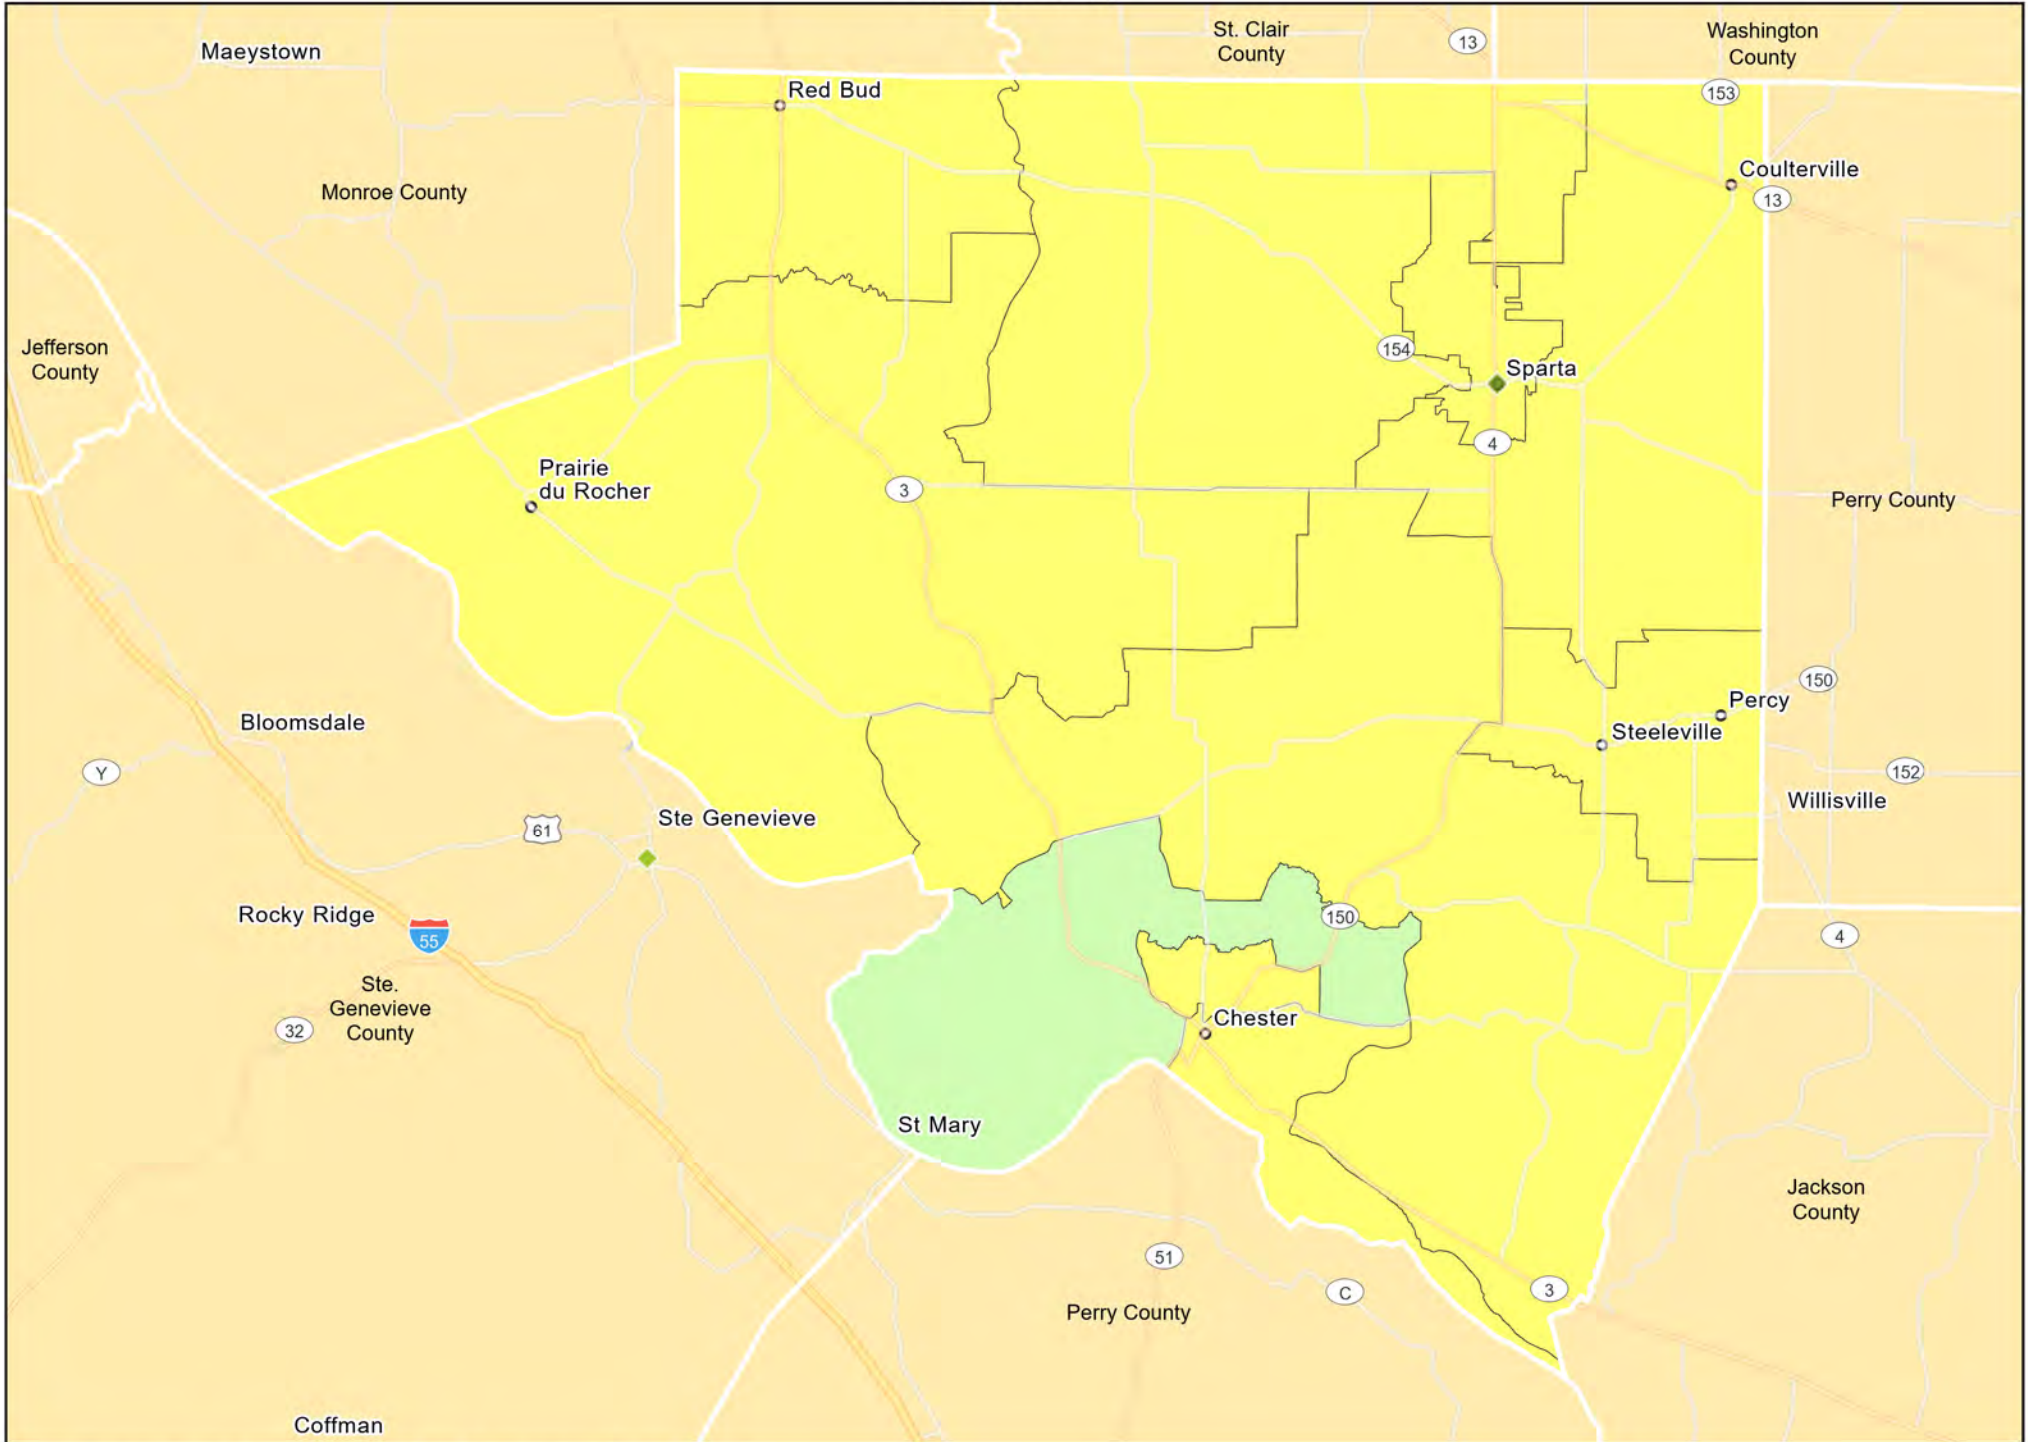

IL09 - Southern Illinois
Randolph County