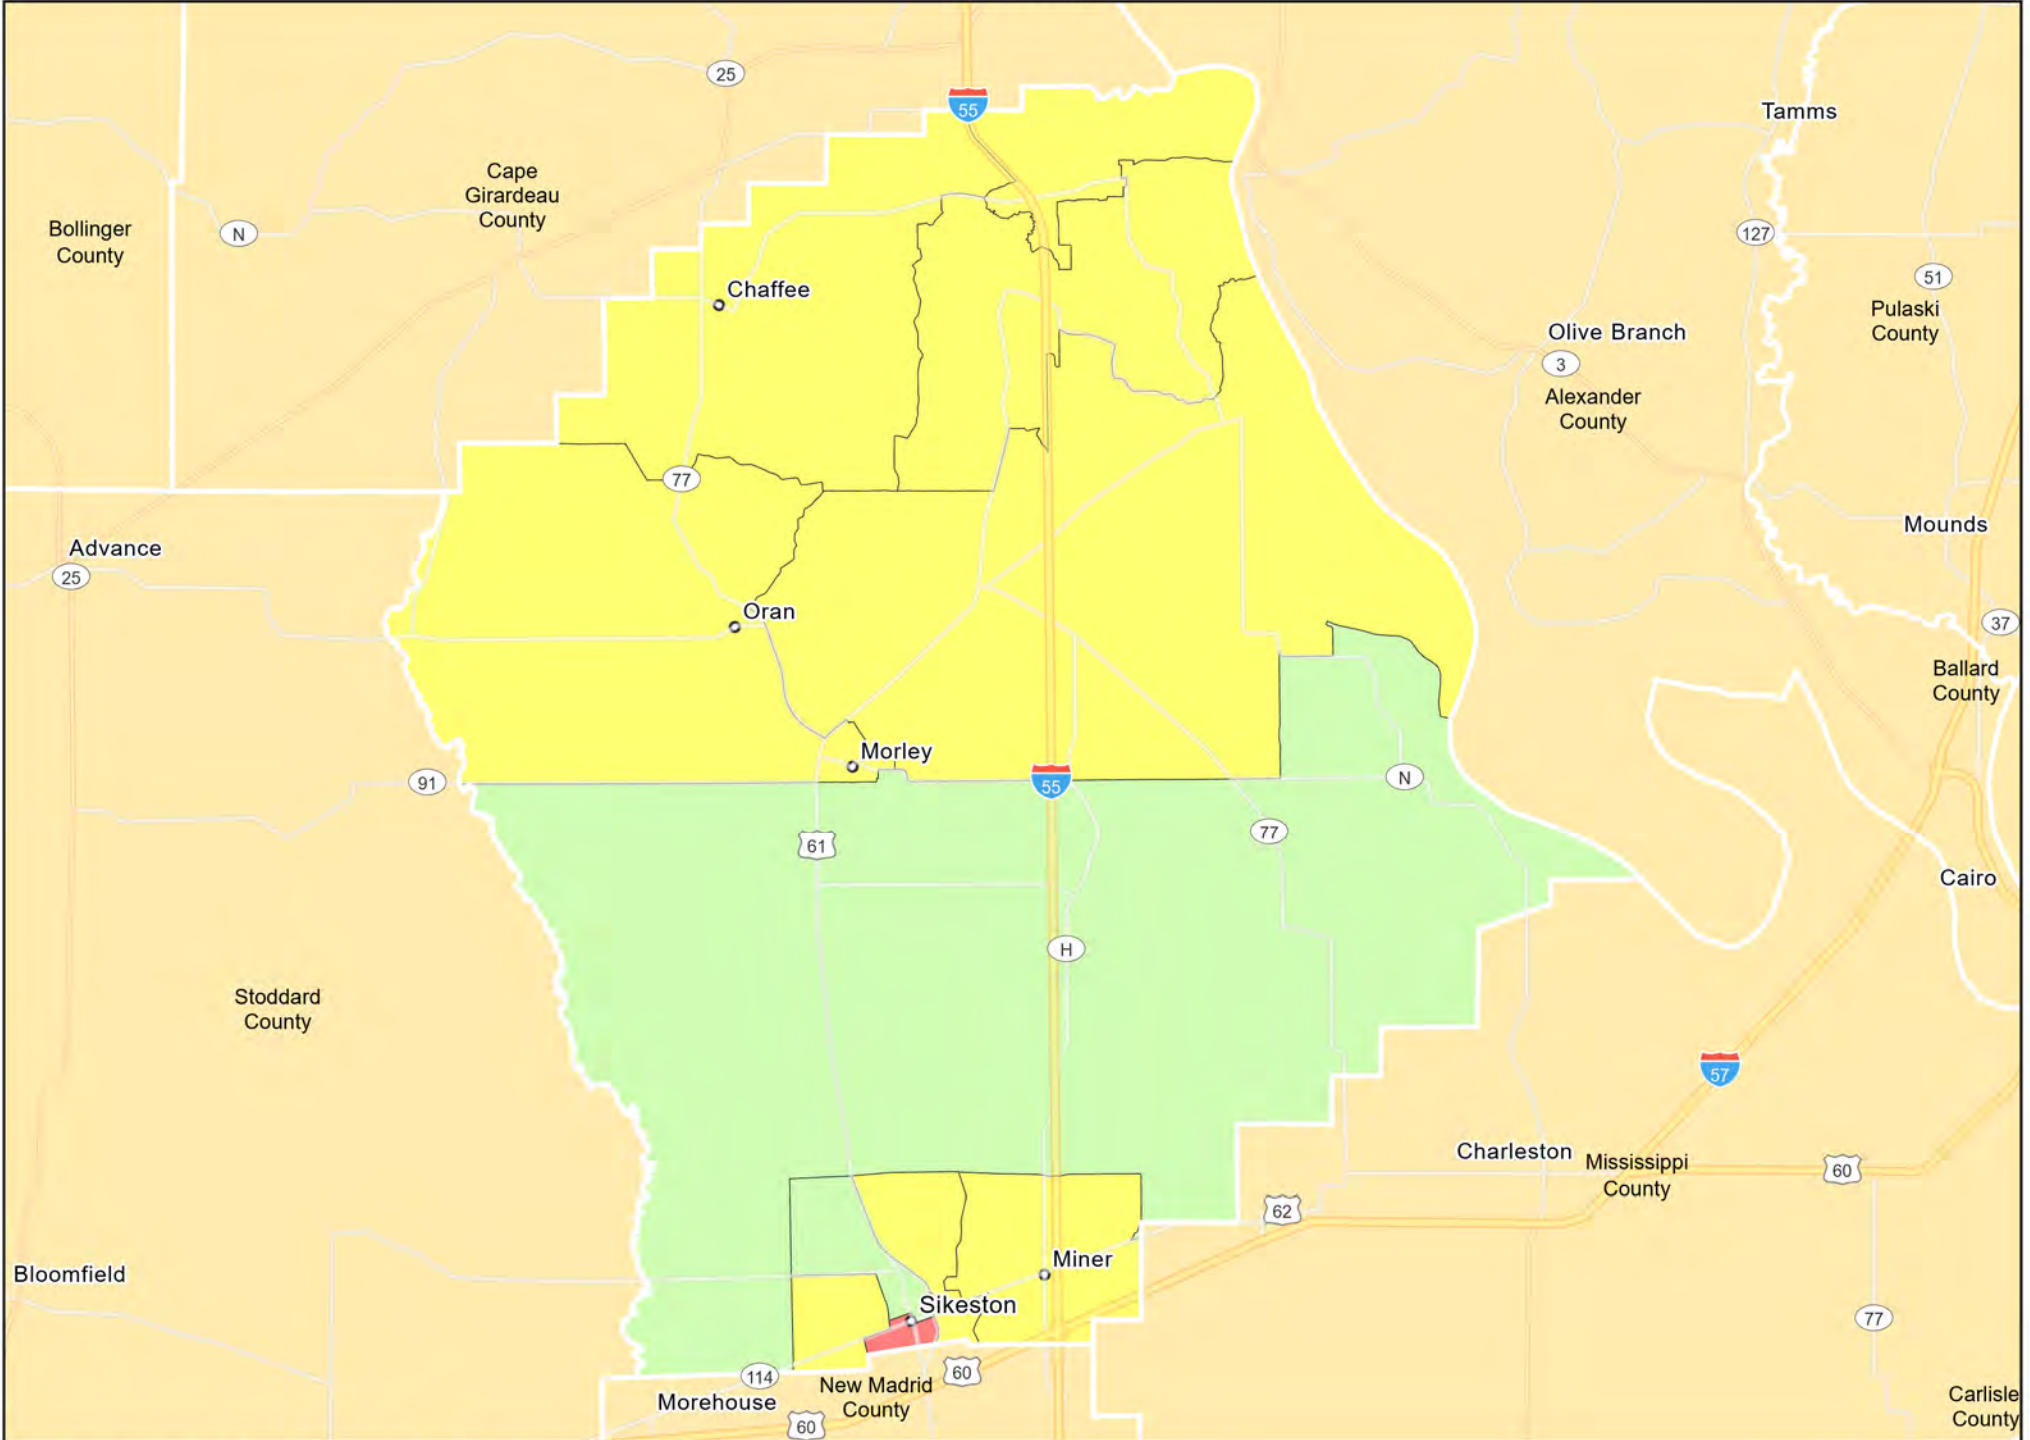

MO08 - Southeast Missouri
Scott County