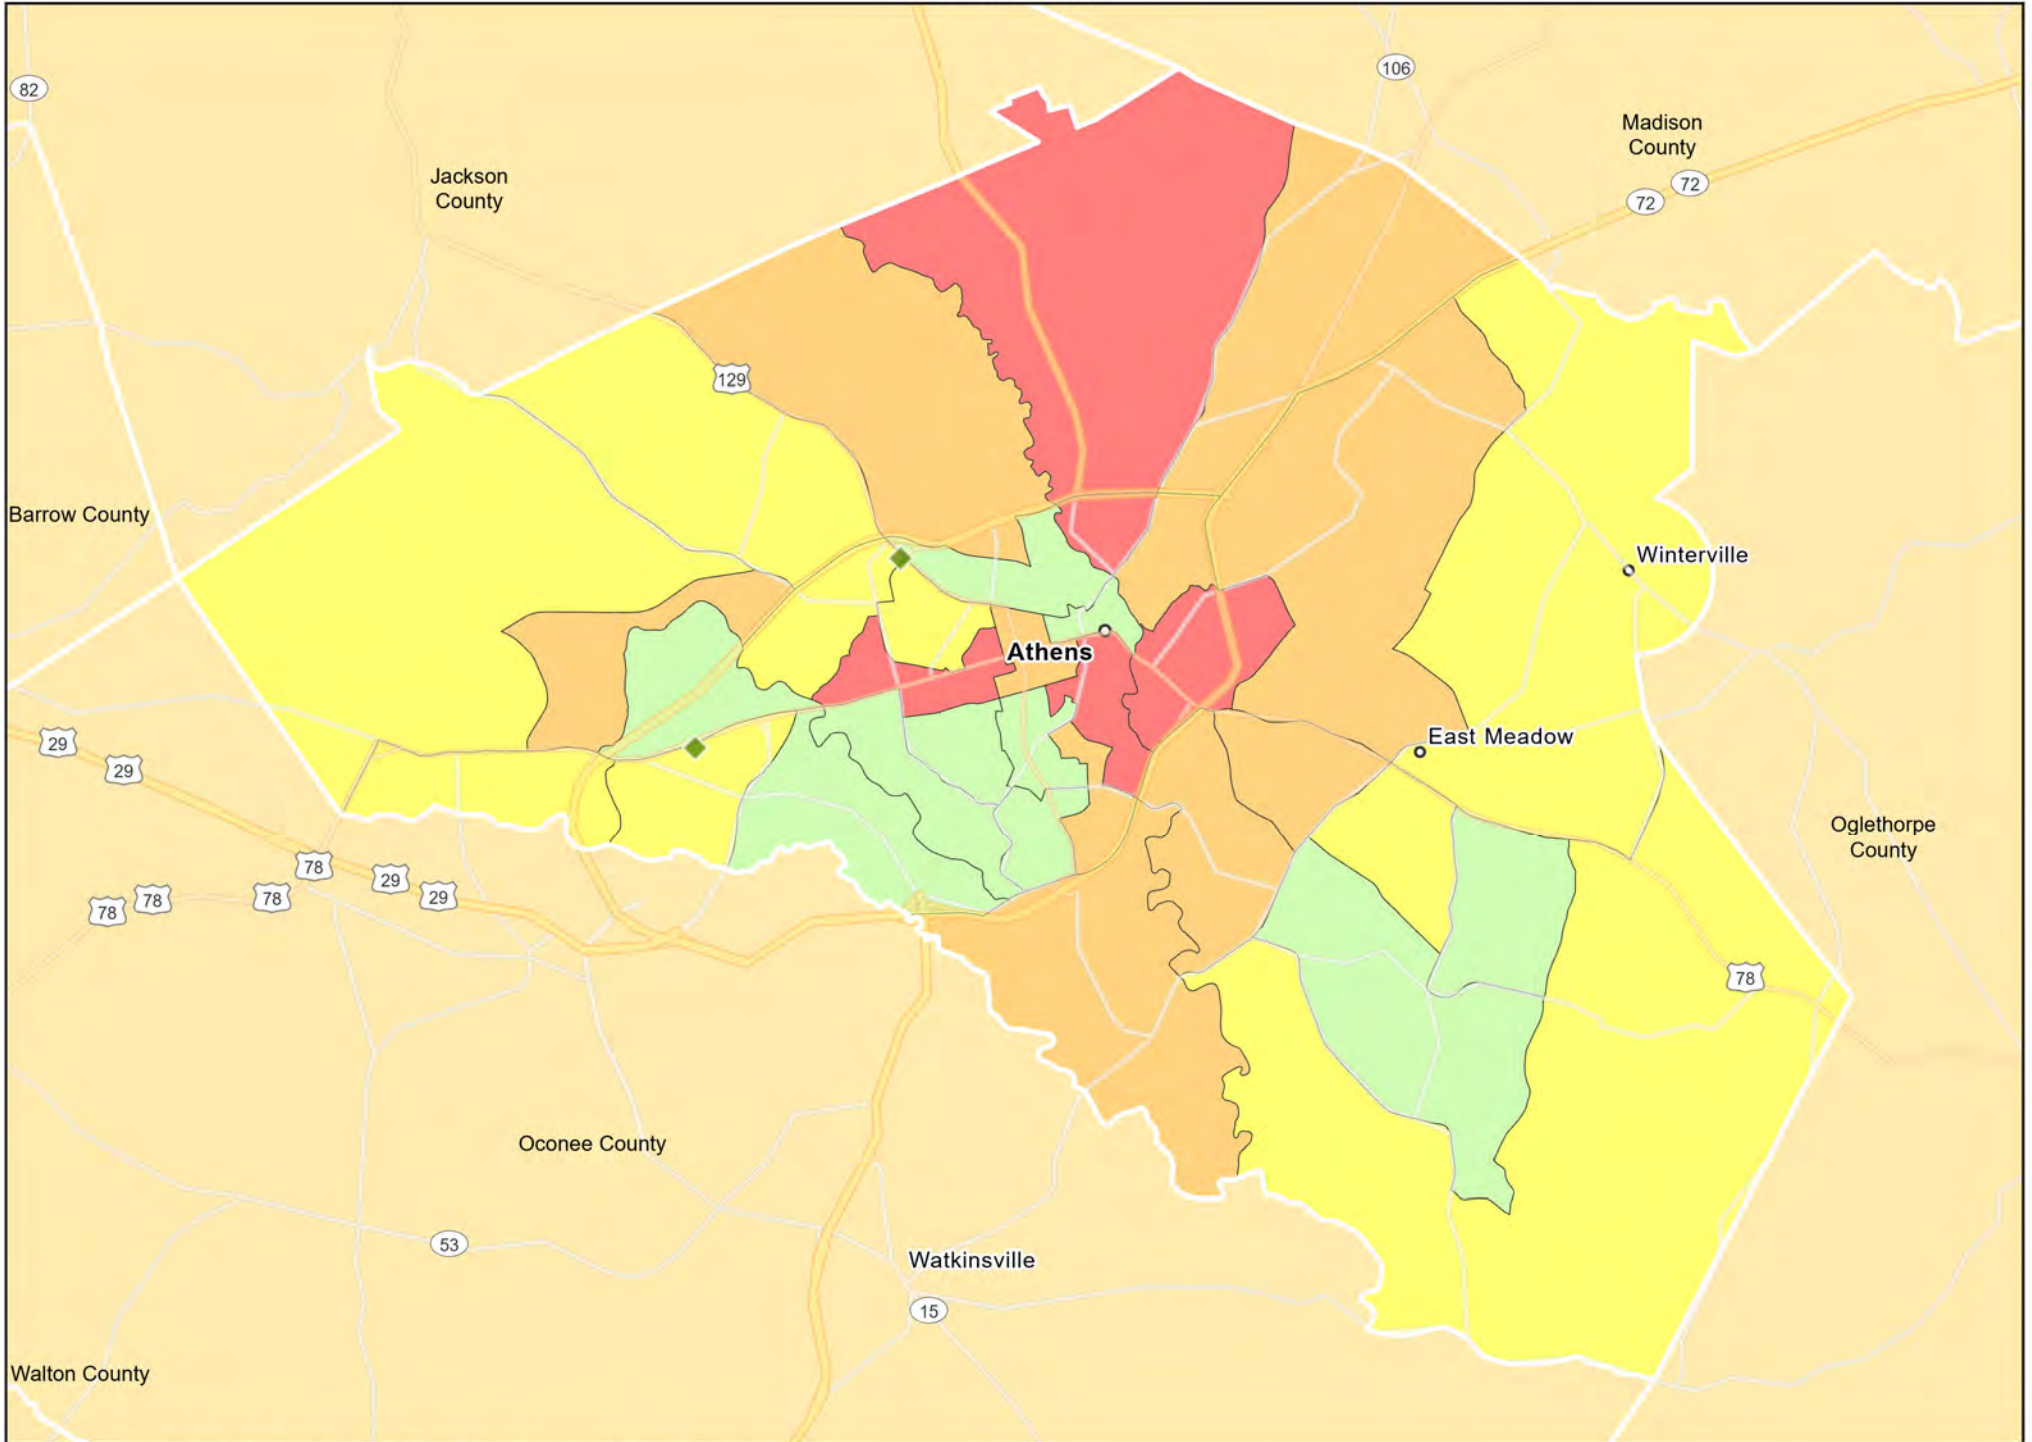

FL23 - Okeechobee County
Okeechobee County

- Branches
- Tract_Inc_Catg
- Low
- Moderate
- Middle
- Upper
- Income Unknown

GA01 - Albany
Dougherty County

GA02 - Athens-Clarke County
Clarke County

GA03 - Atlanta-Sandy Springs-Roswell
Barrow County