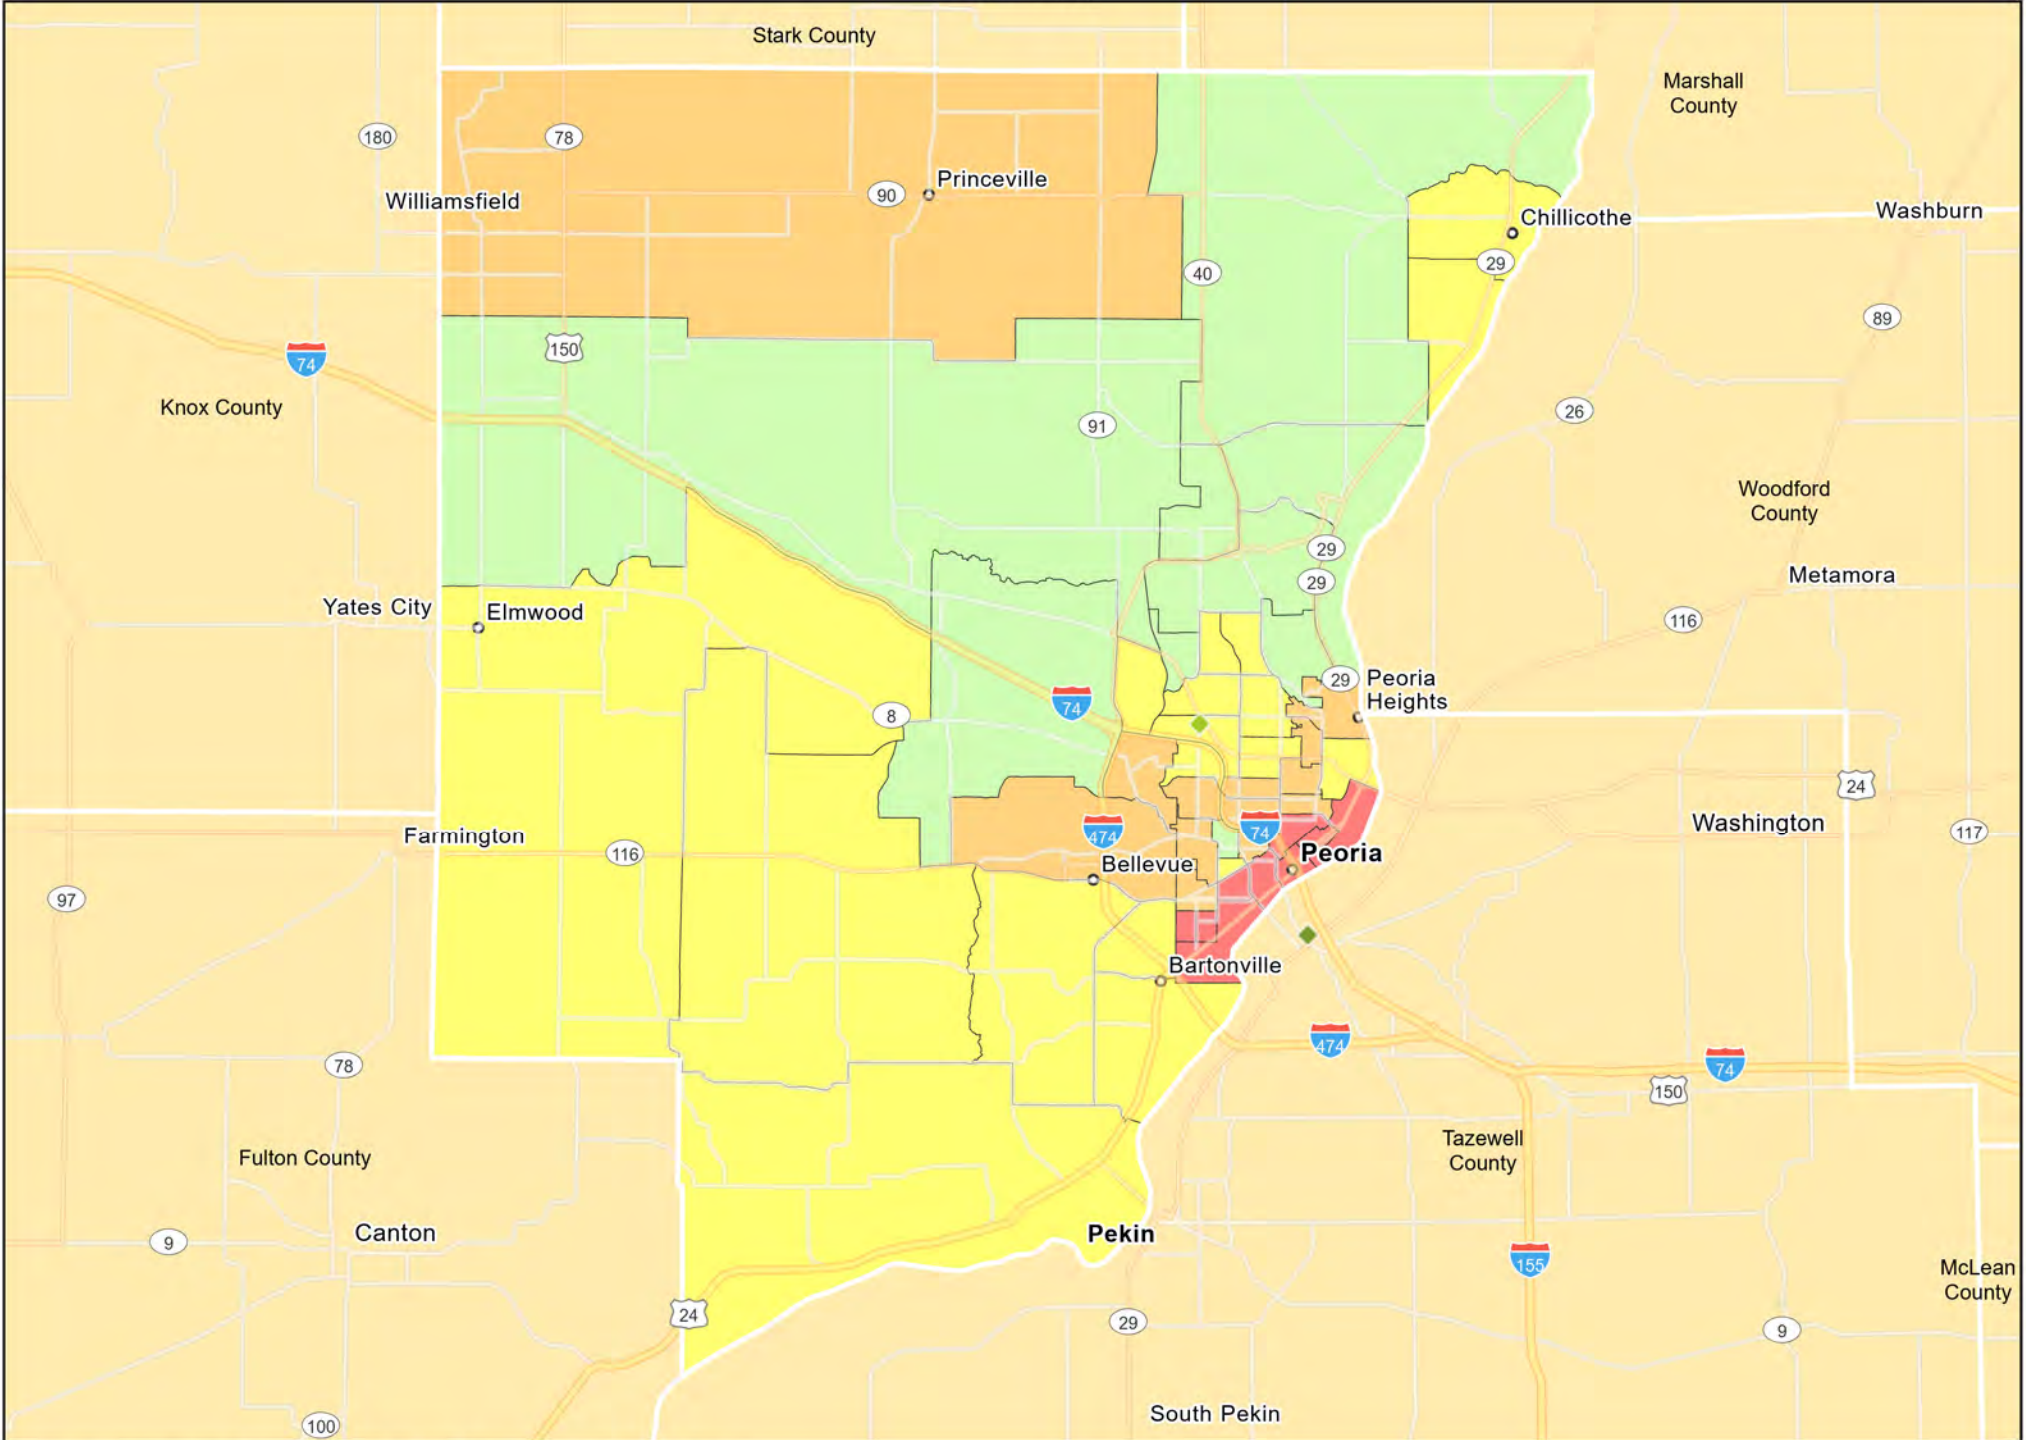

IL05 - Peoria
Peoria County