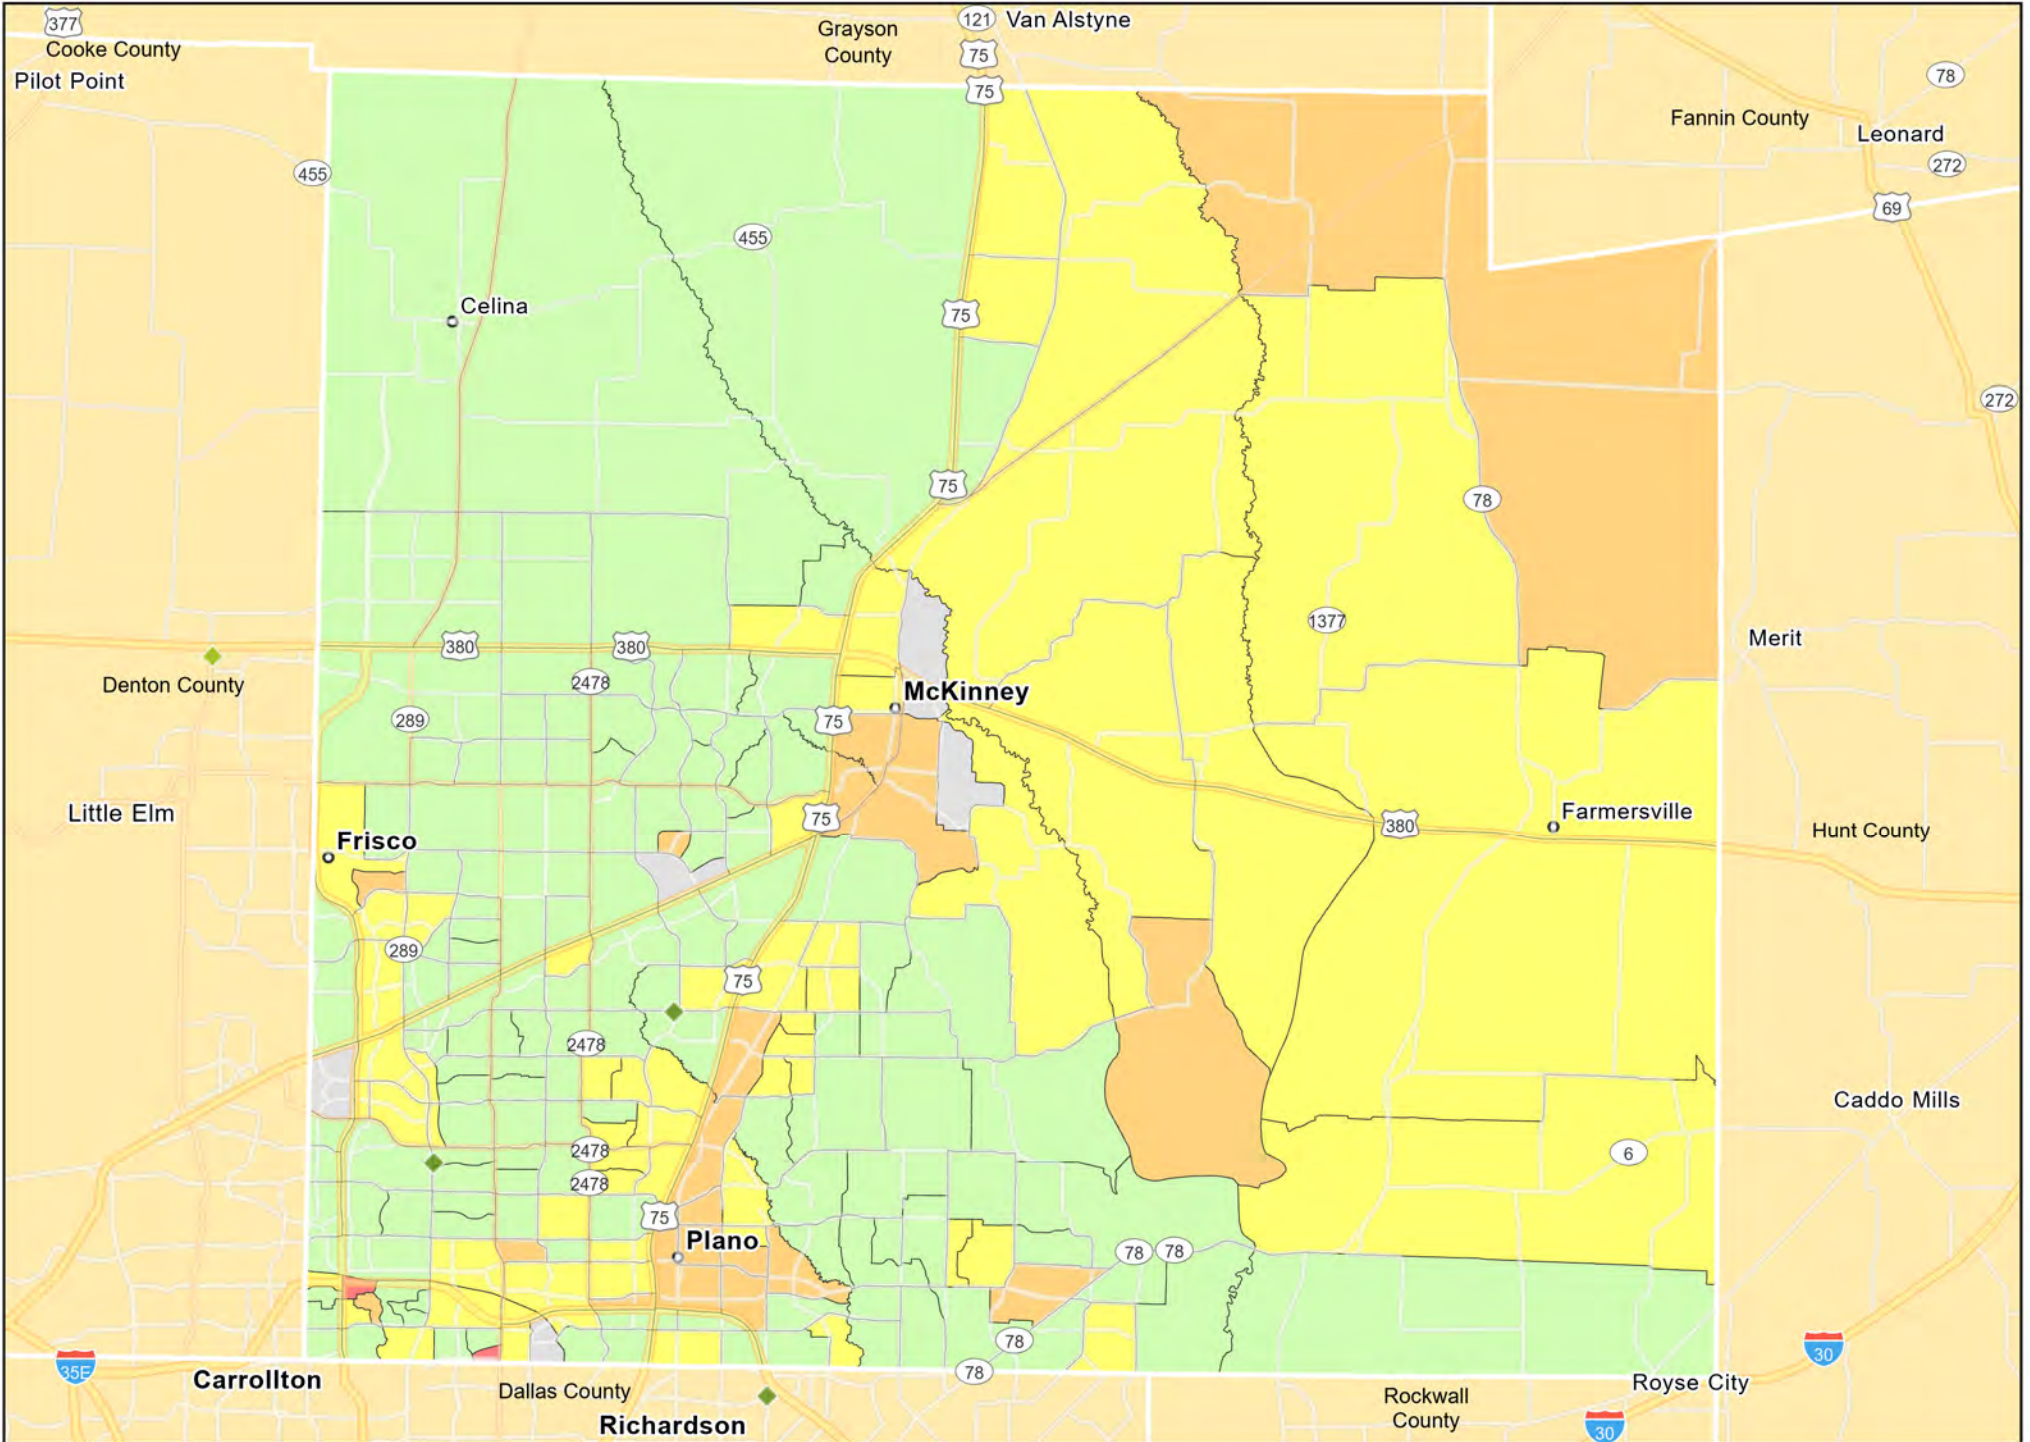

TX02 - Dallas-Plano-Irving

Collin County