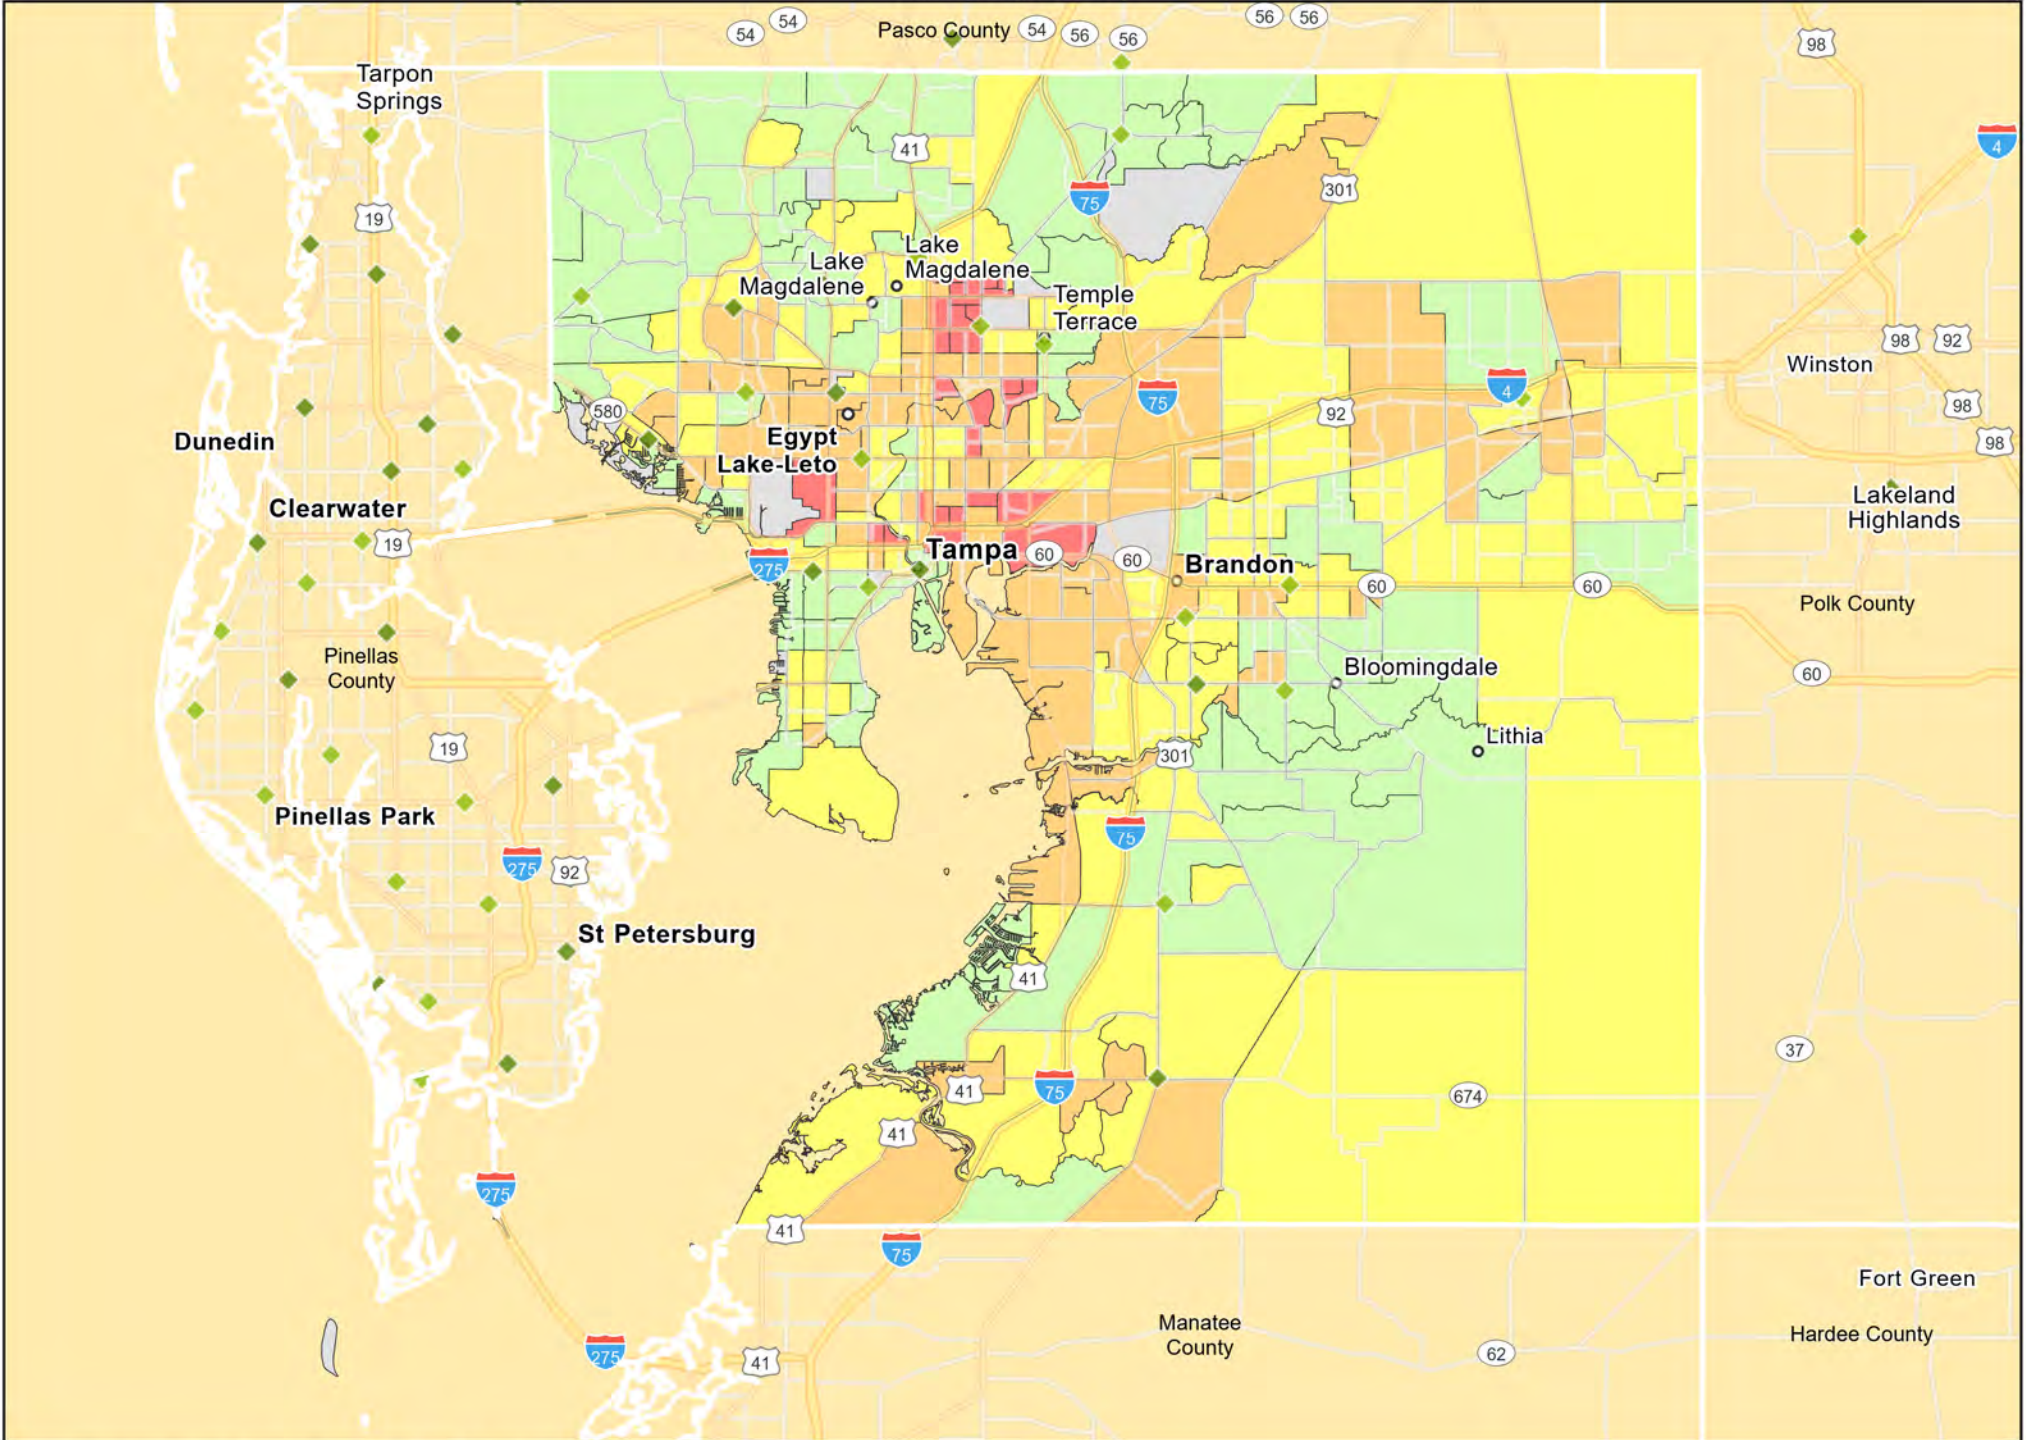

- Branches
- Tract_Inc_Catg
 - Low
 - Moderate
 - Middle
 - Upper
 - Income Unknown

FL18 - Tallahassee
Leon County

- Branches
- Tract_Inc_Catg
- Moderate
- Upper
- Low
- Middle
- Income Unknown

FL19 - Tampa-St. Petersburg-Clearwater
Hillsborough County