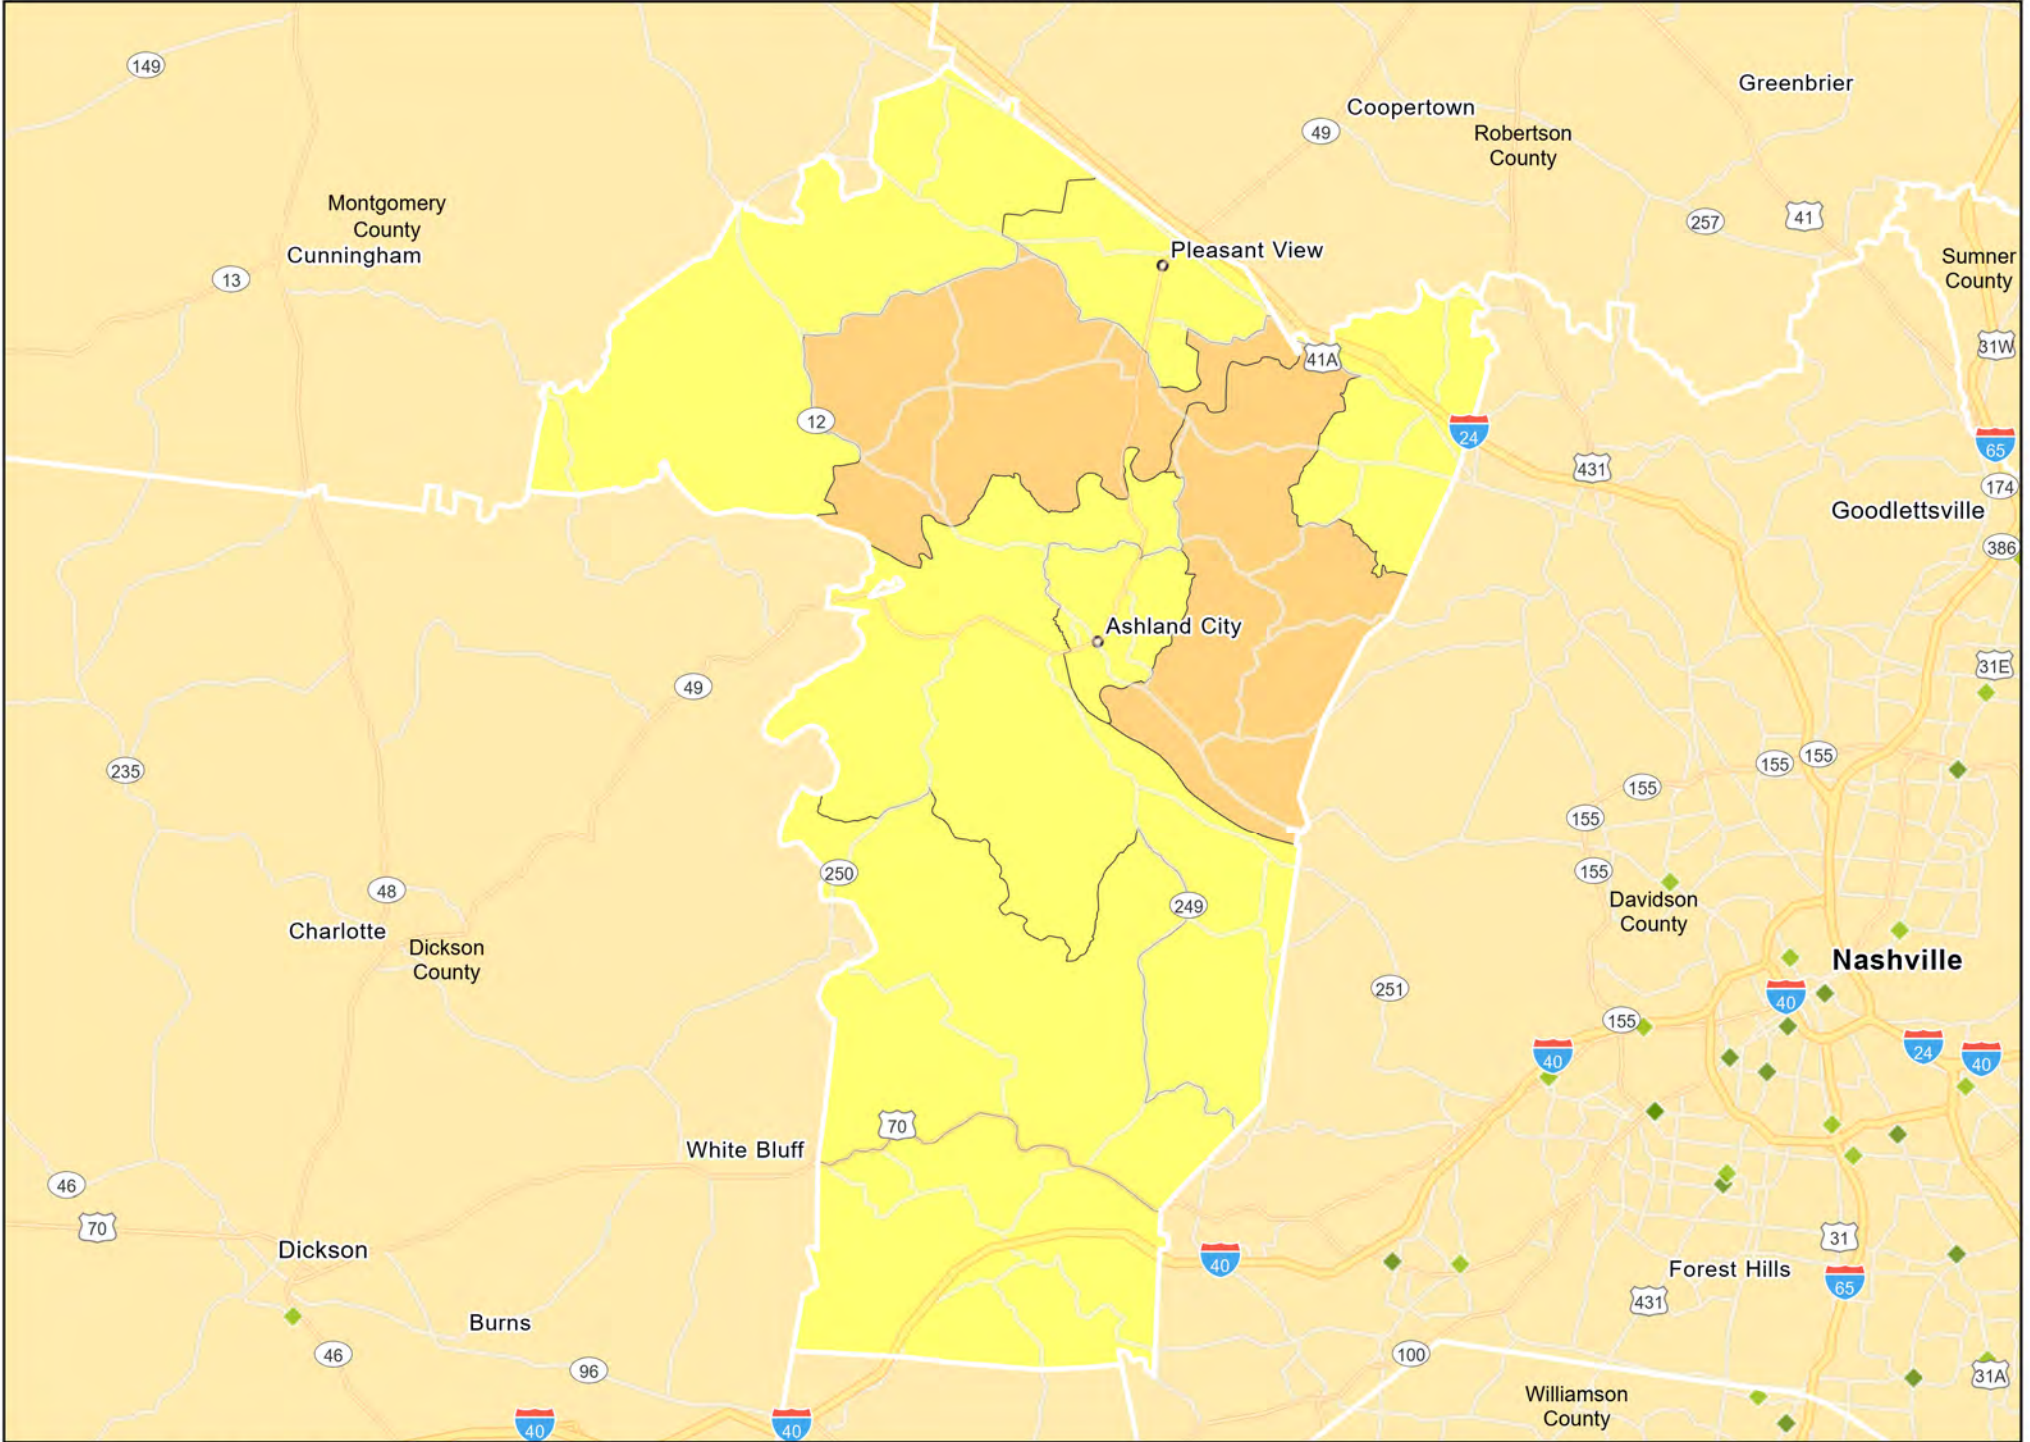

TN10 - Nashville-Davidson--Murfreesboro--Franklin, TN
Cheatham County