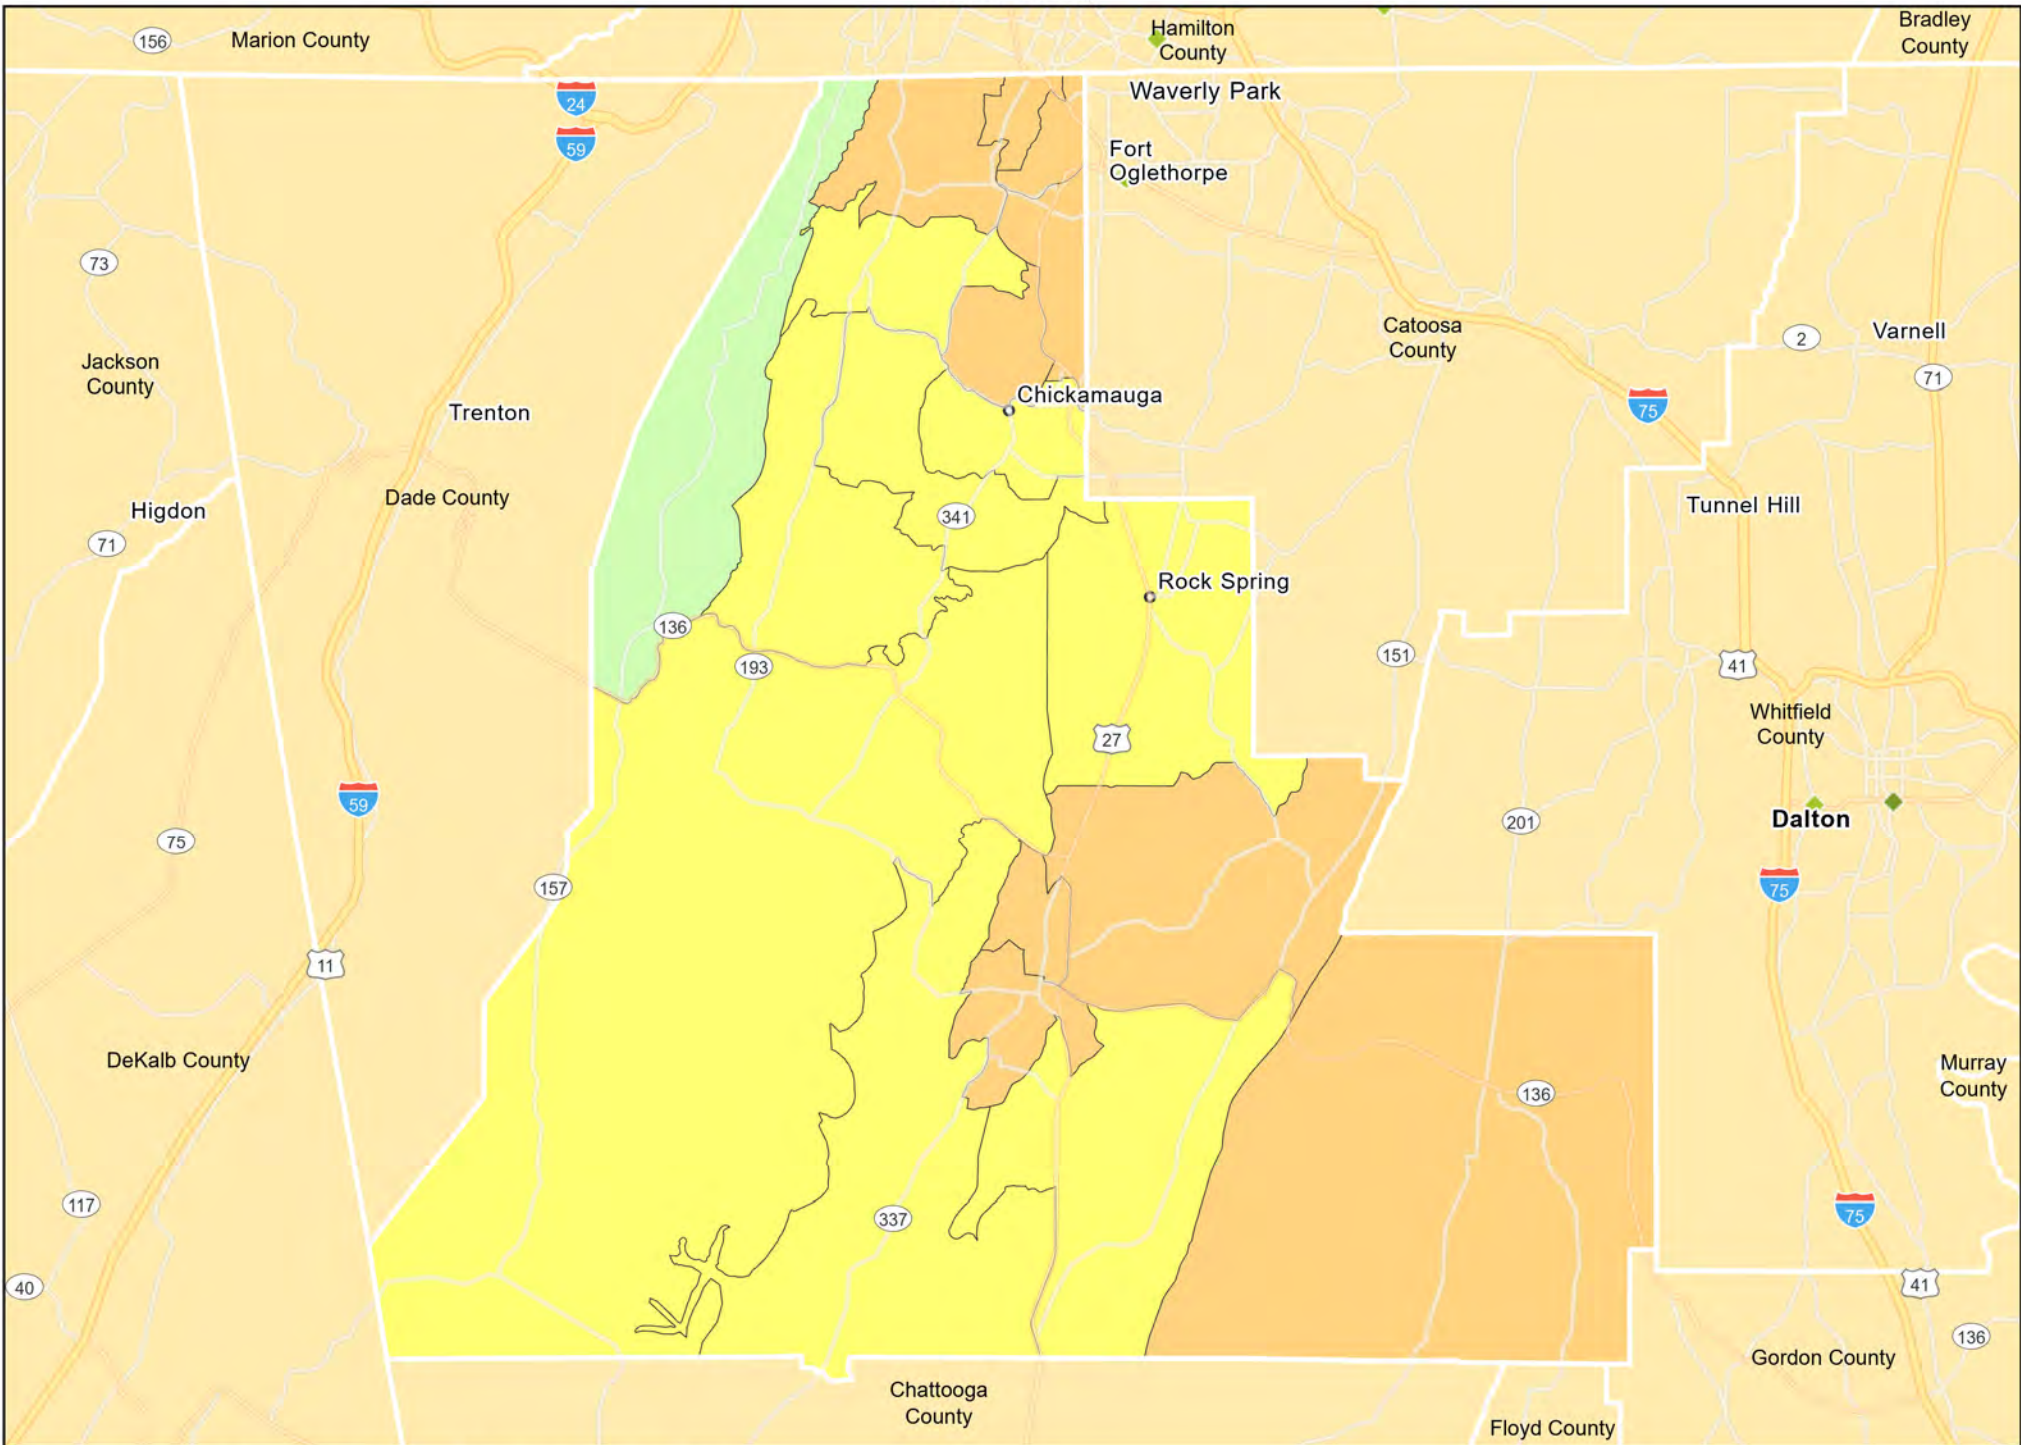

SC07 - Hampton County
Hampton County

TN01 - Chattanooga (GA - TN)
Catoosa County

● Branches
Tract_Inc_Catg
Low Moderate Upper
Middle Income Unknown

TN01 - Chattanooga (GA - TN)
Walker County

● Branches Tract_Inc_Catg
Low Moderate Upper
Middle Income Unknown