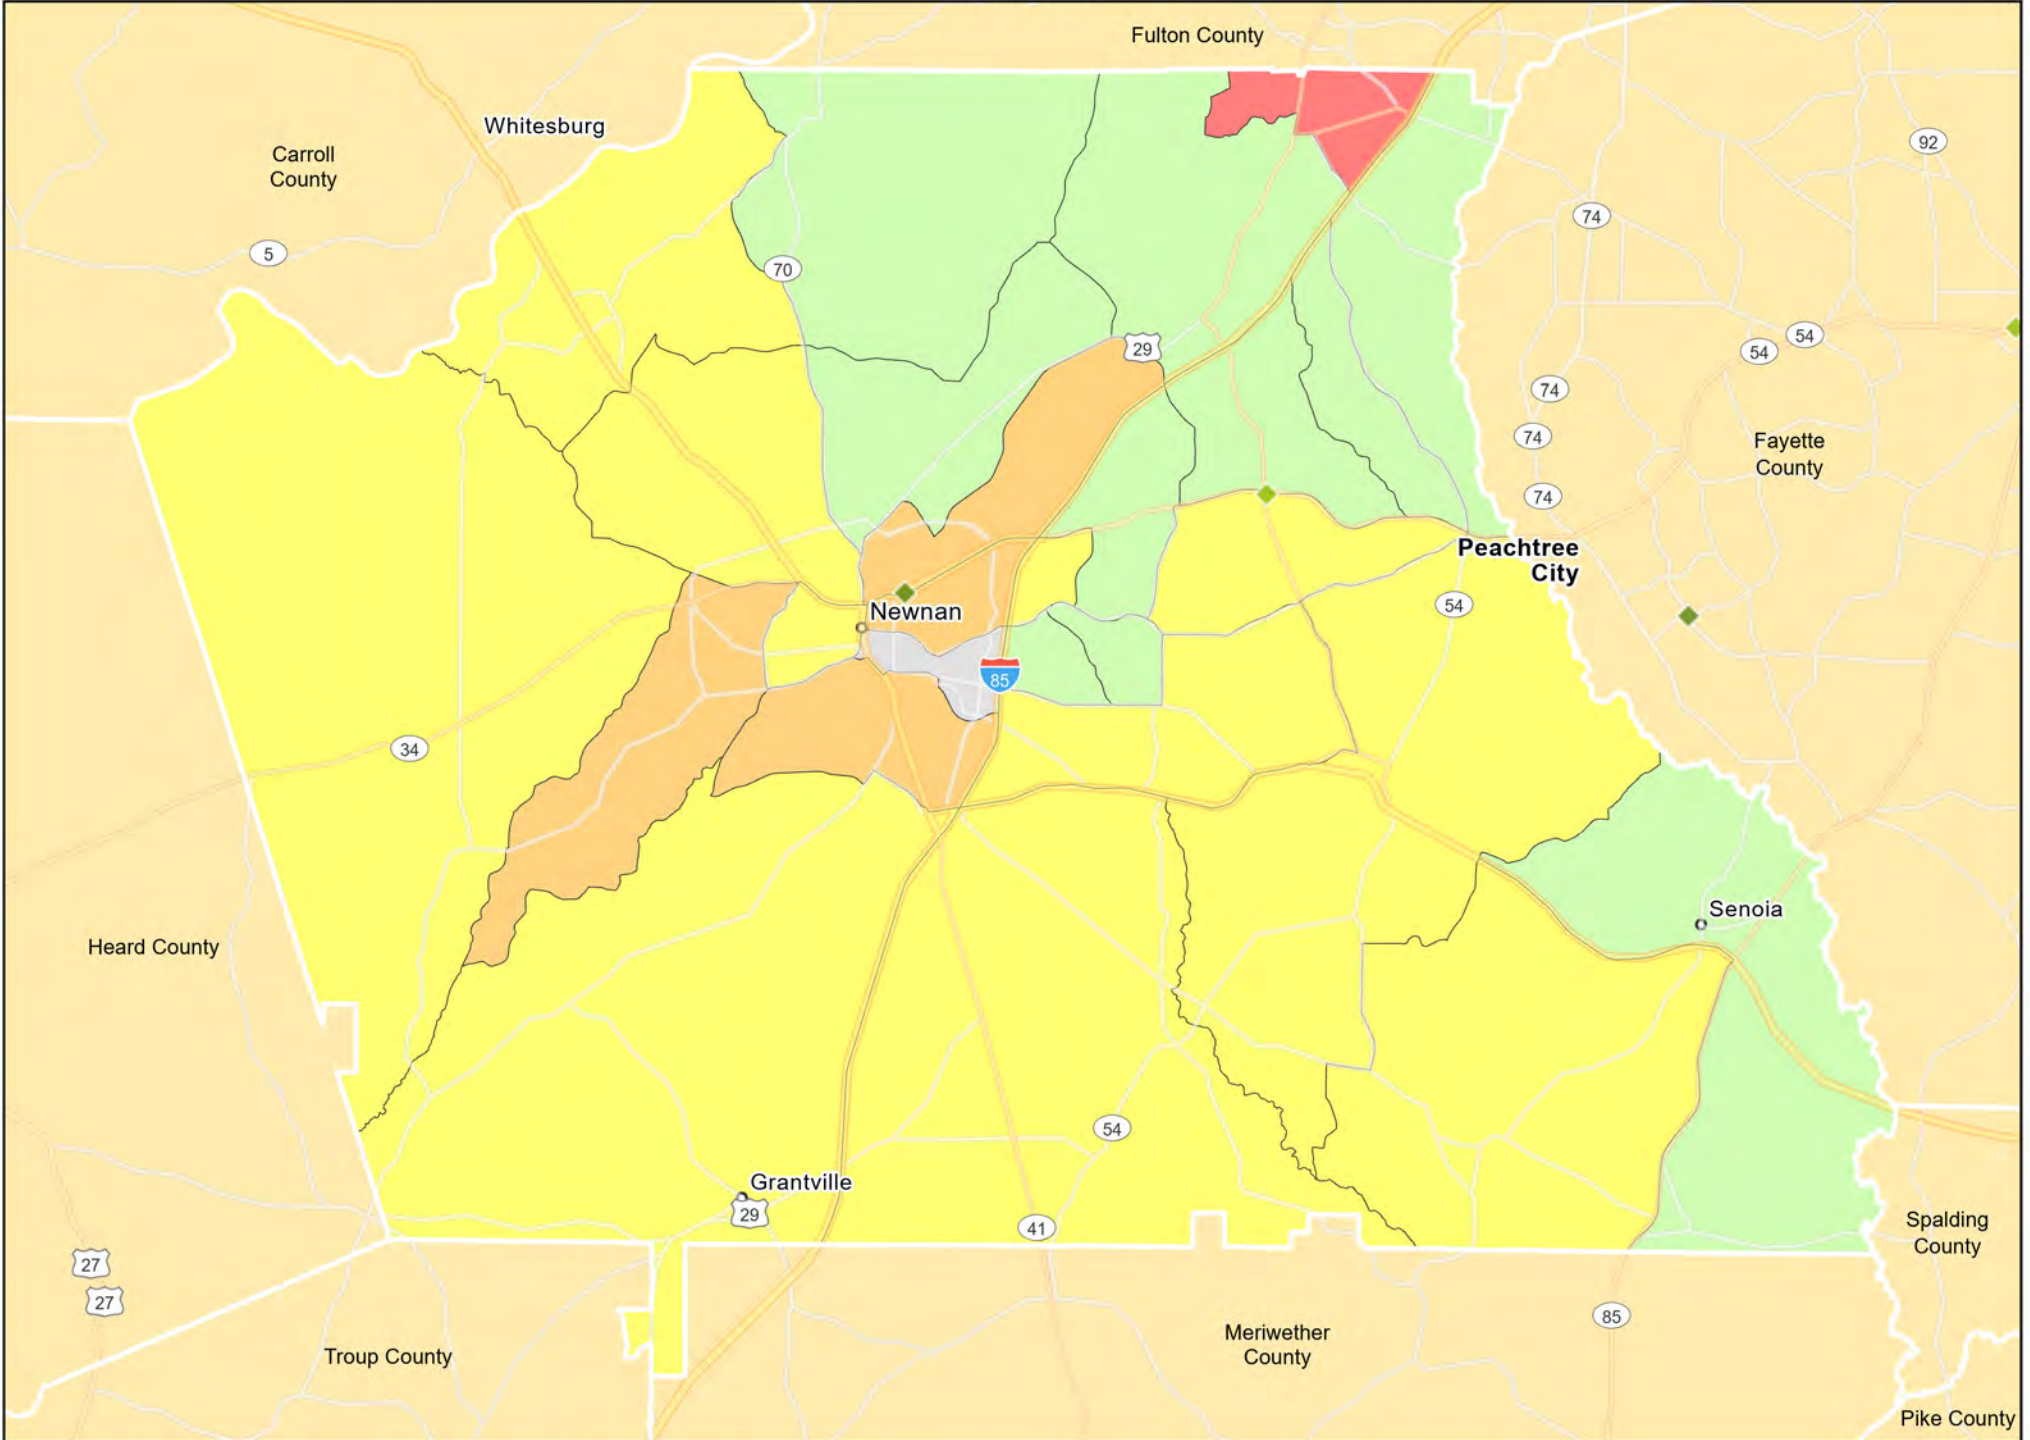

GA03 - Atlanta-Sandy Springs-Roswell
Coweta County