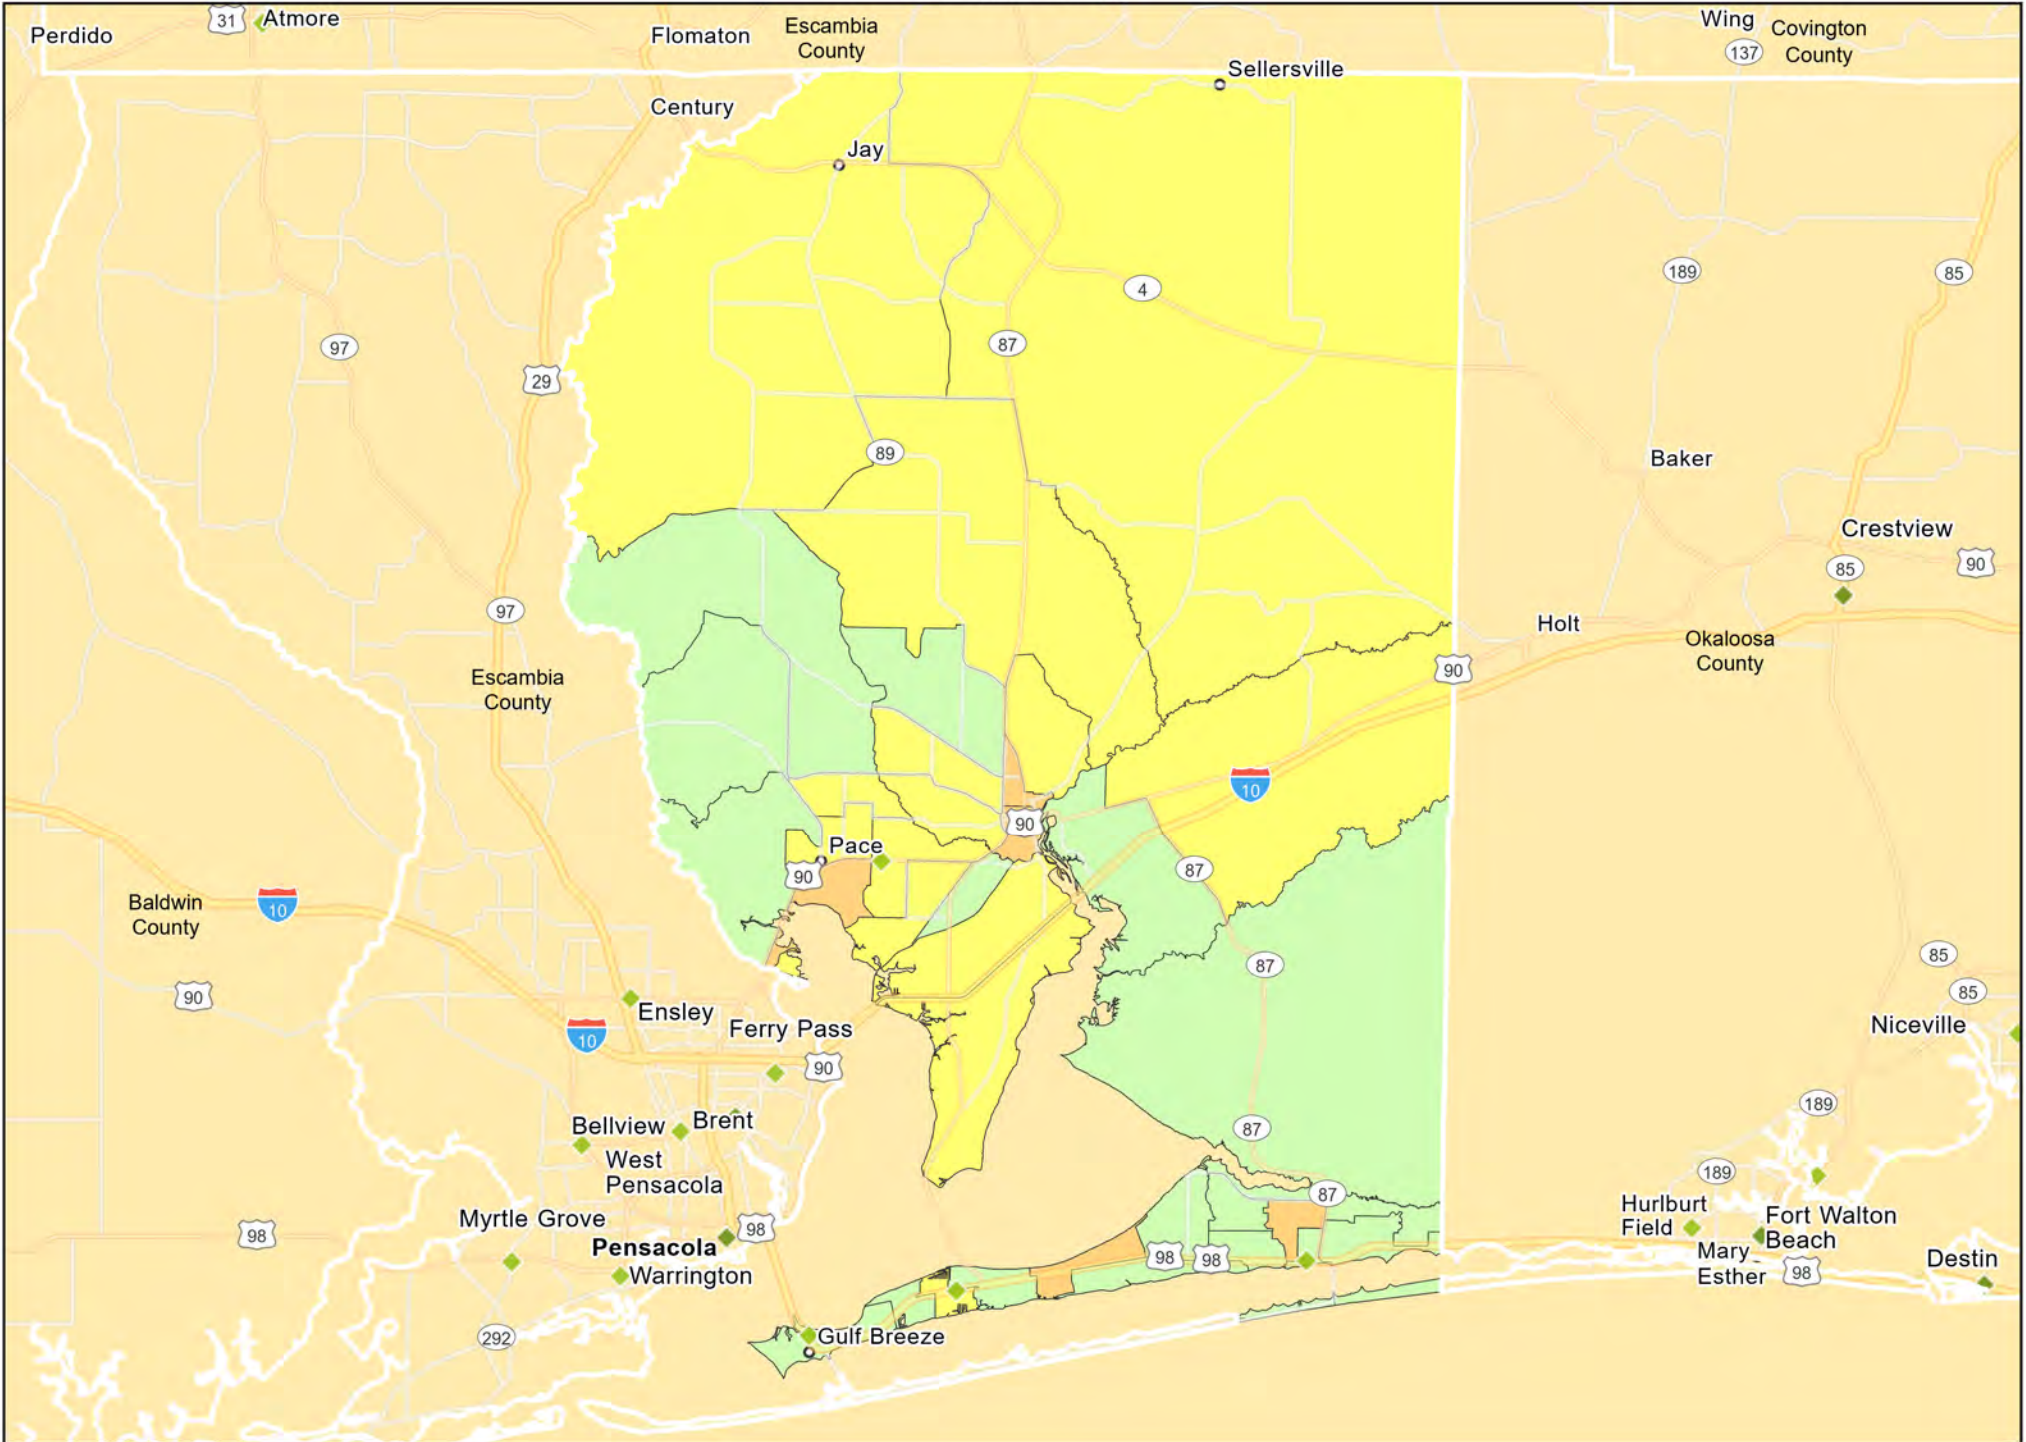

FL15 - Pensacola-Ferry Pass-Brent
Santa Rosa County

● Branches Tract_Inc_Catg Moderate Upper
Low Middle Income Unknown