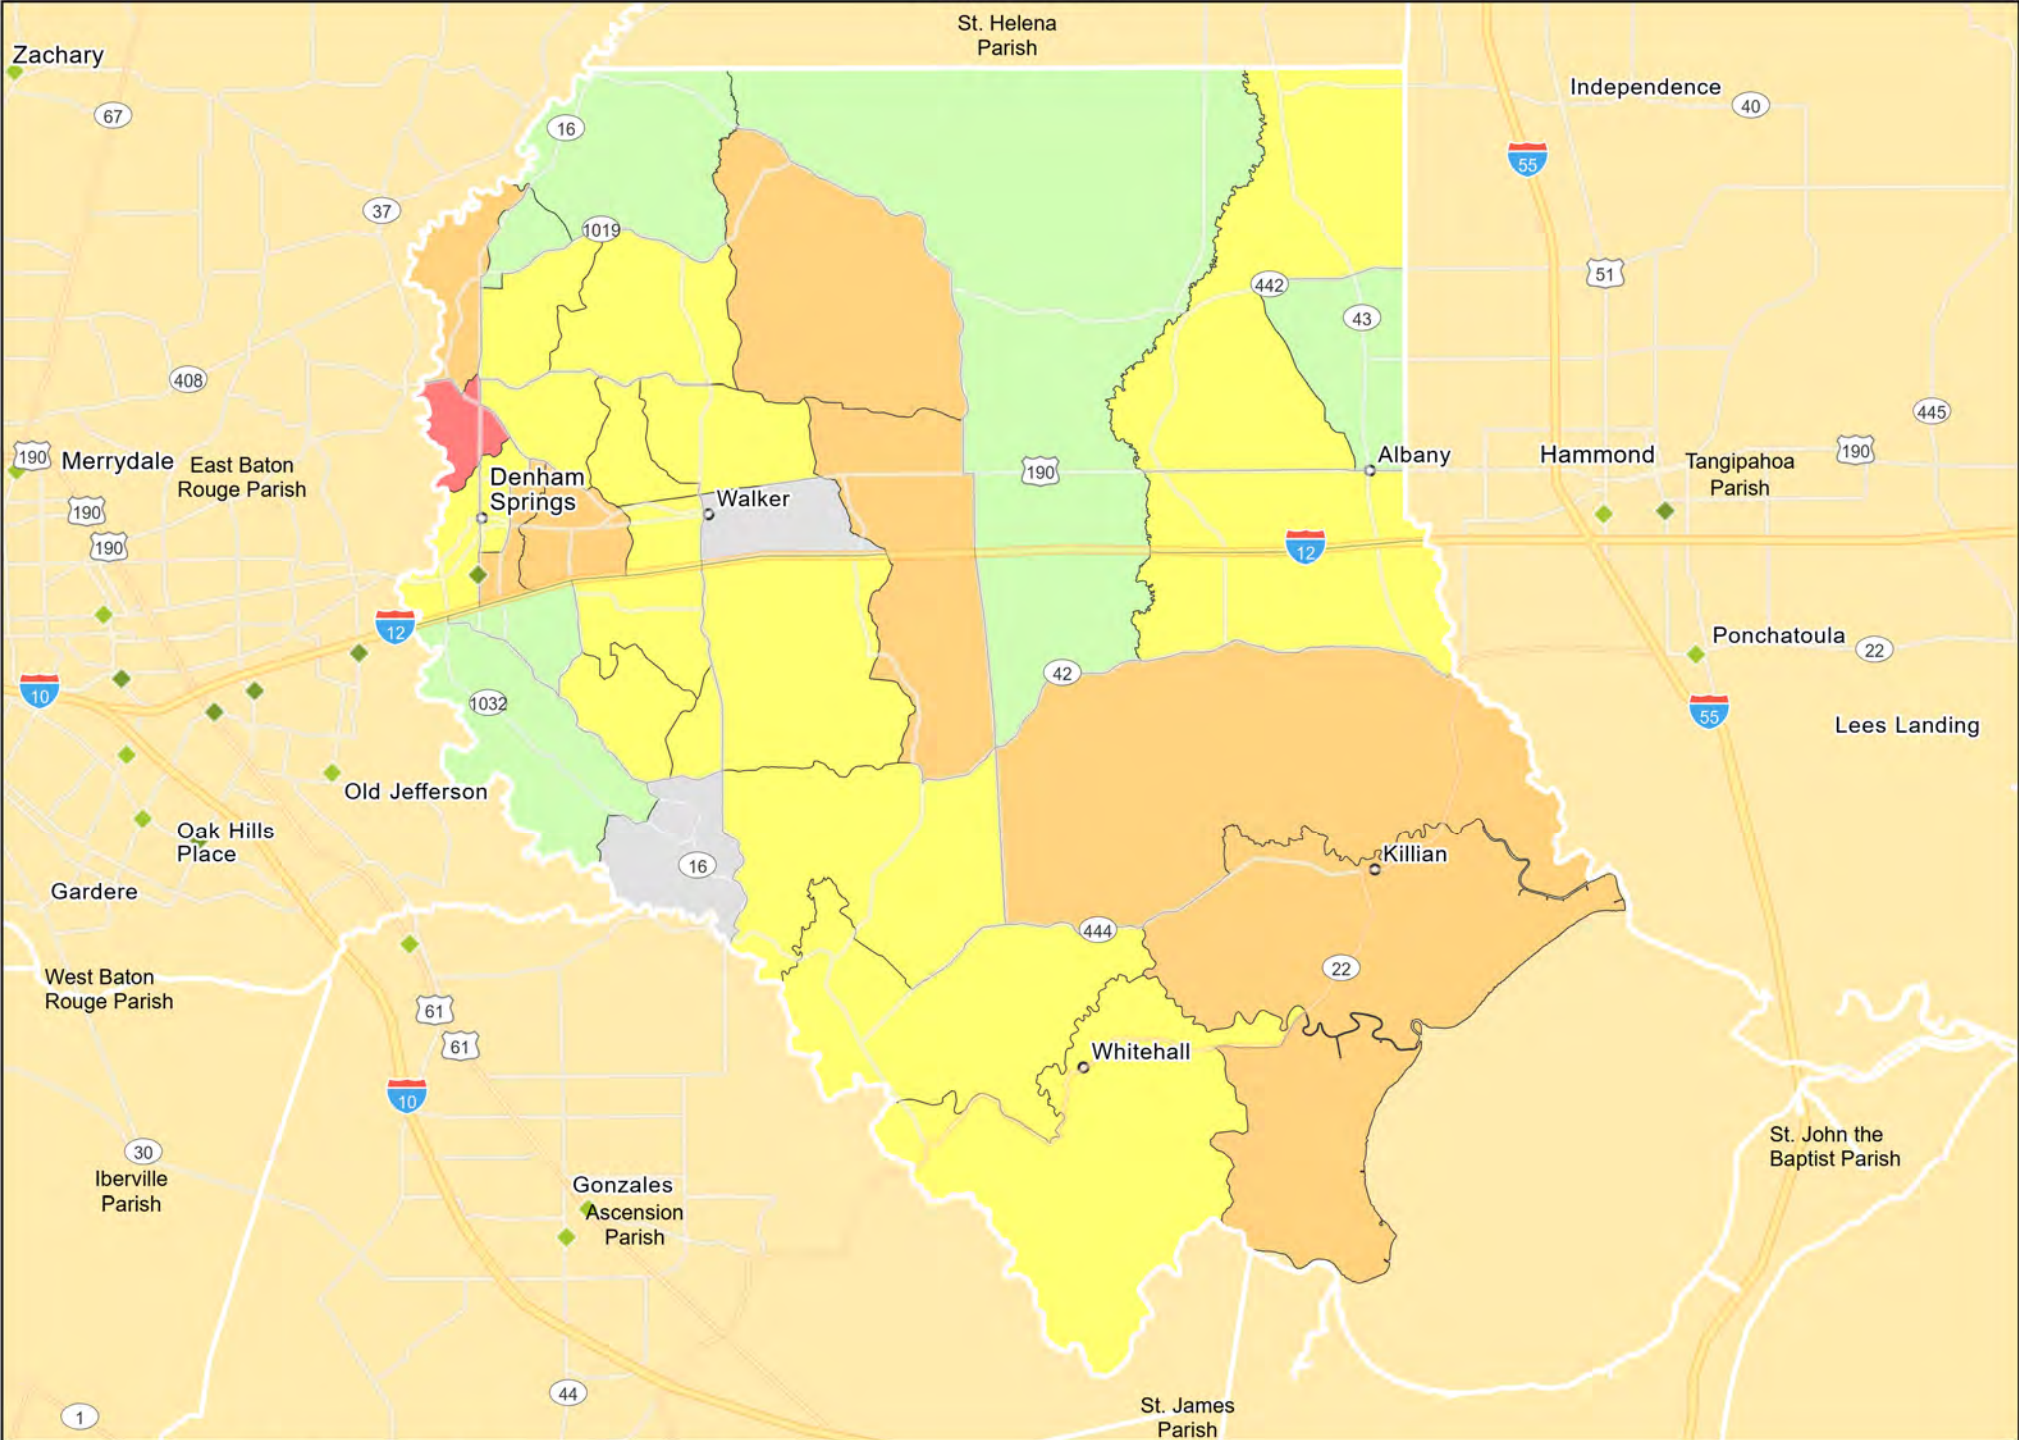

LA01 - Alexandria
Rapides Parish

LA02 - Baton Rouge
Ascension Parish

LA02 - Baton Rouge
East Baton Rouge Parish

LA02 - Baton Rouge
Livingston Parish

LA02 - Baton Rouge
Pointe Coupee Parish

LA02 - Baton Rouge
West Baton Rouge Parish