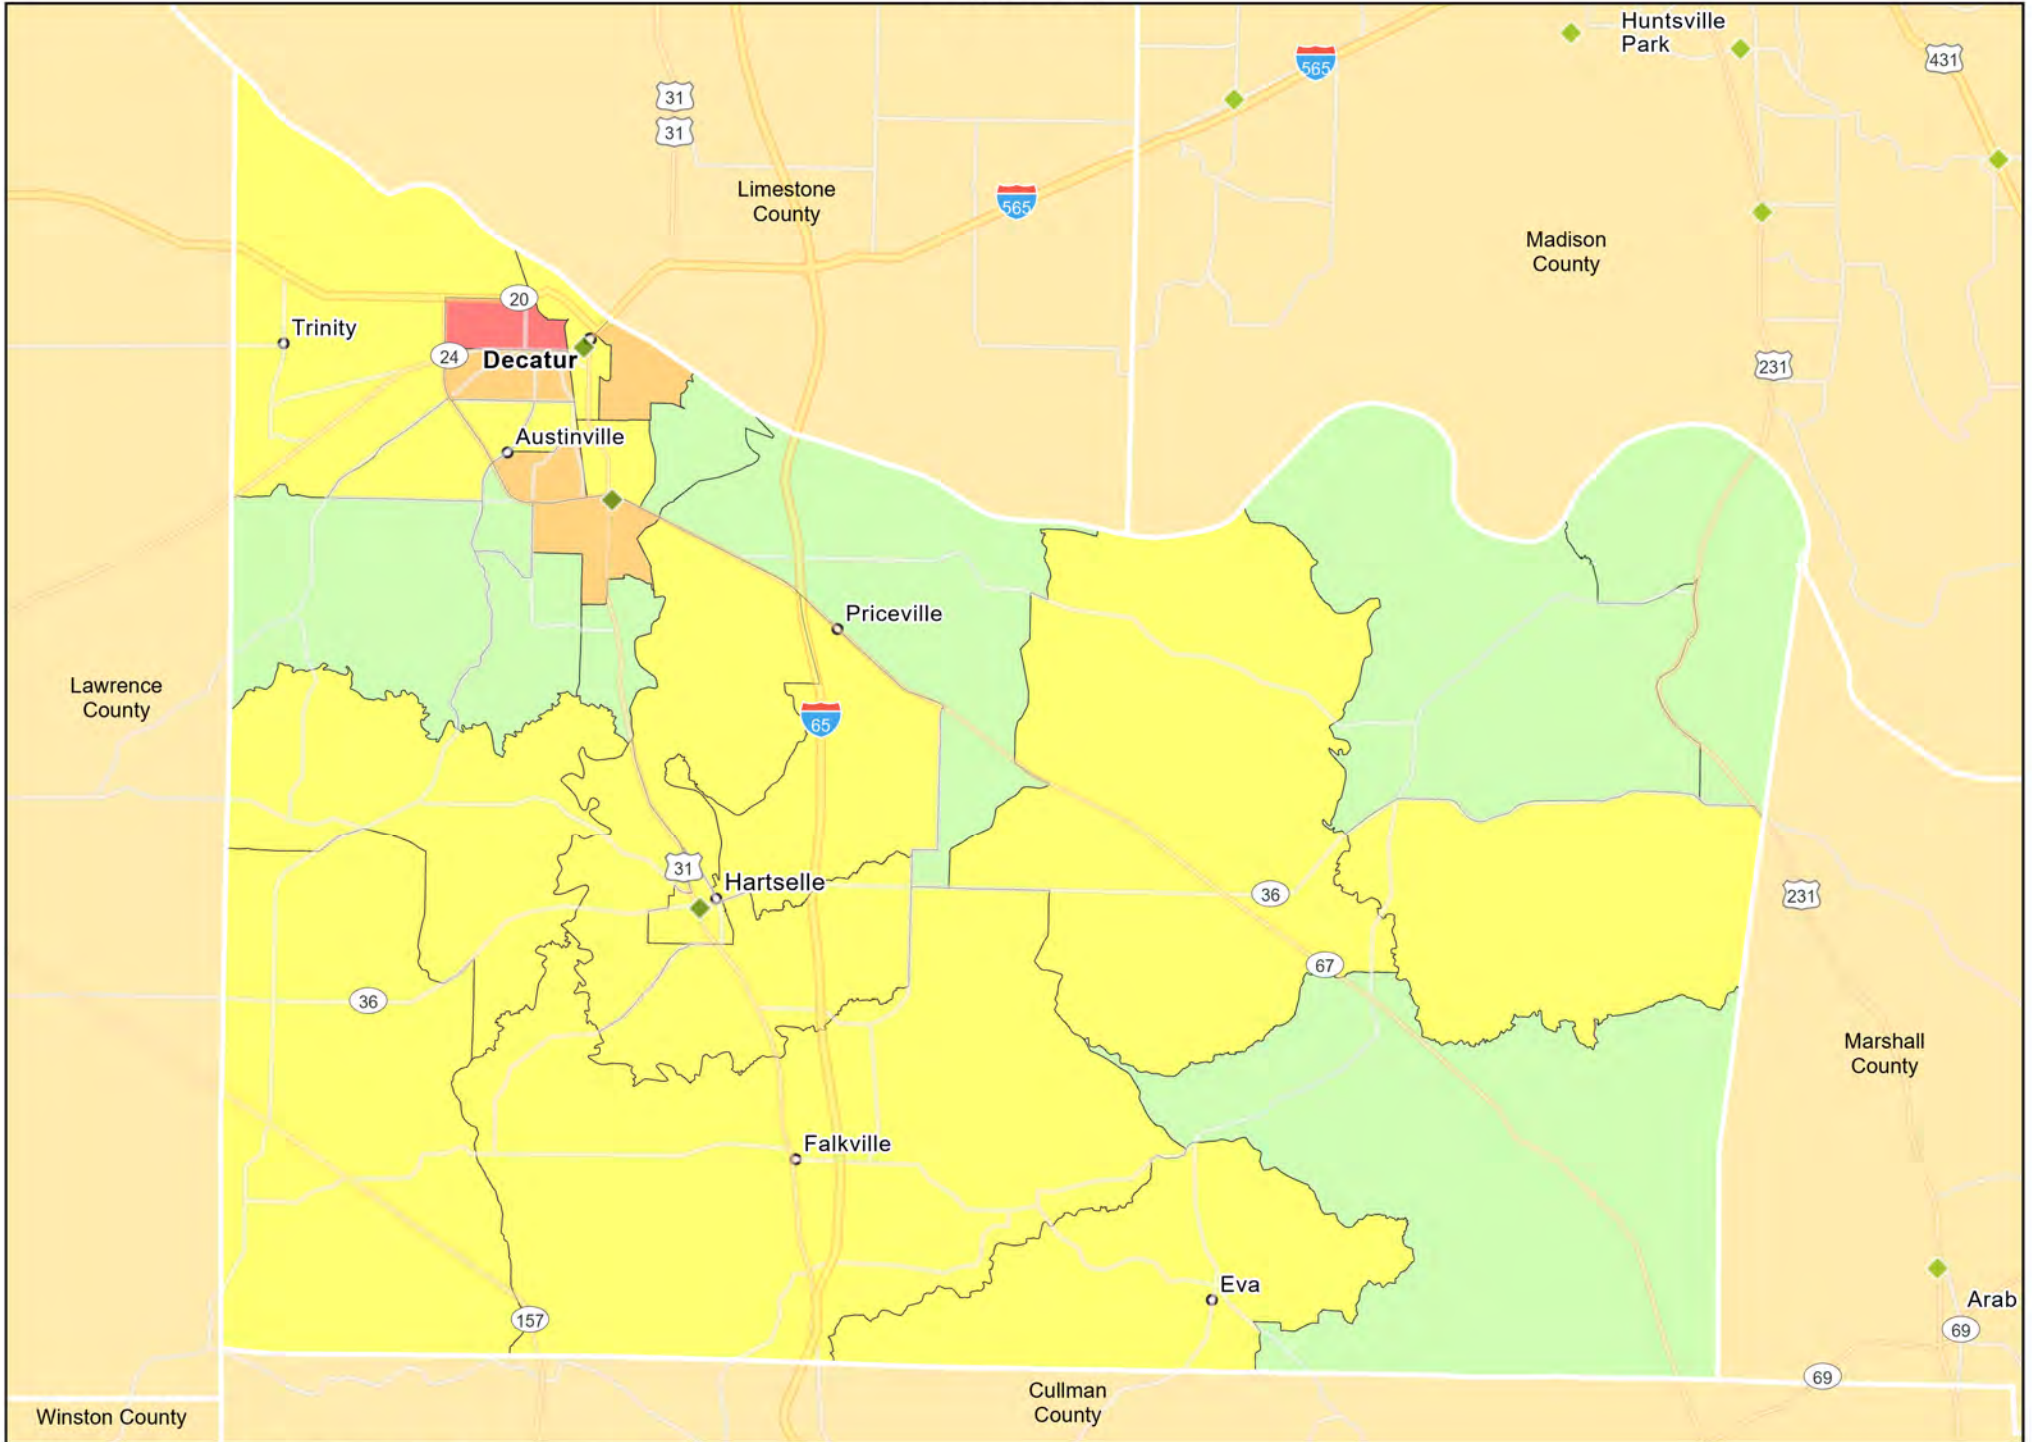

AL05 - Decatur
Morgan County