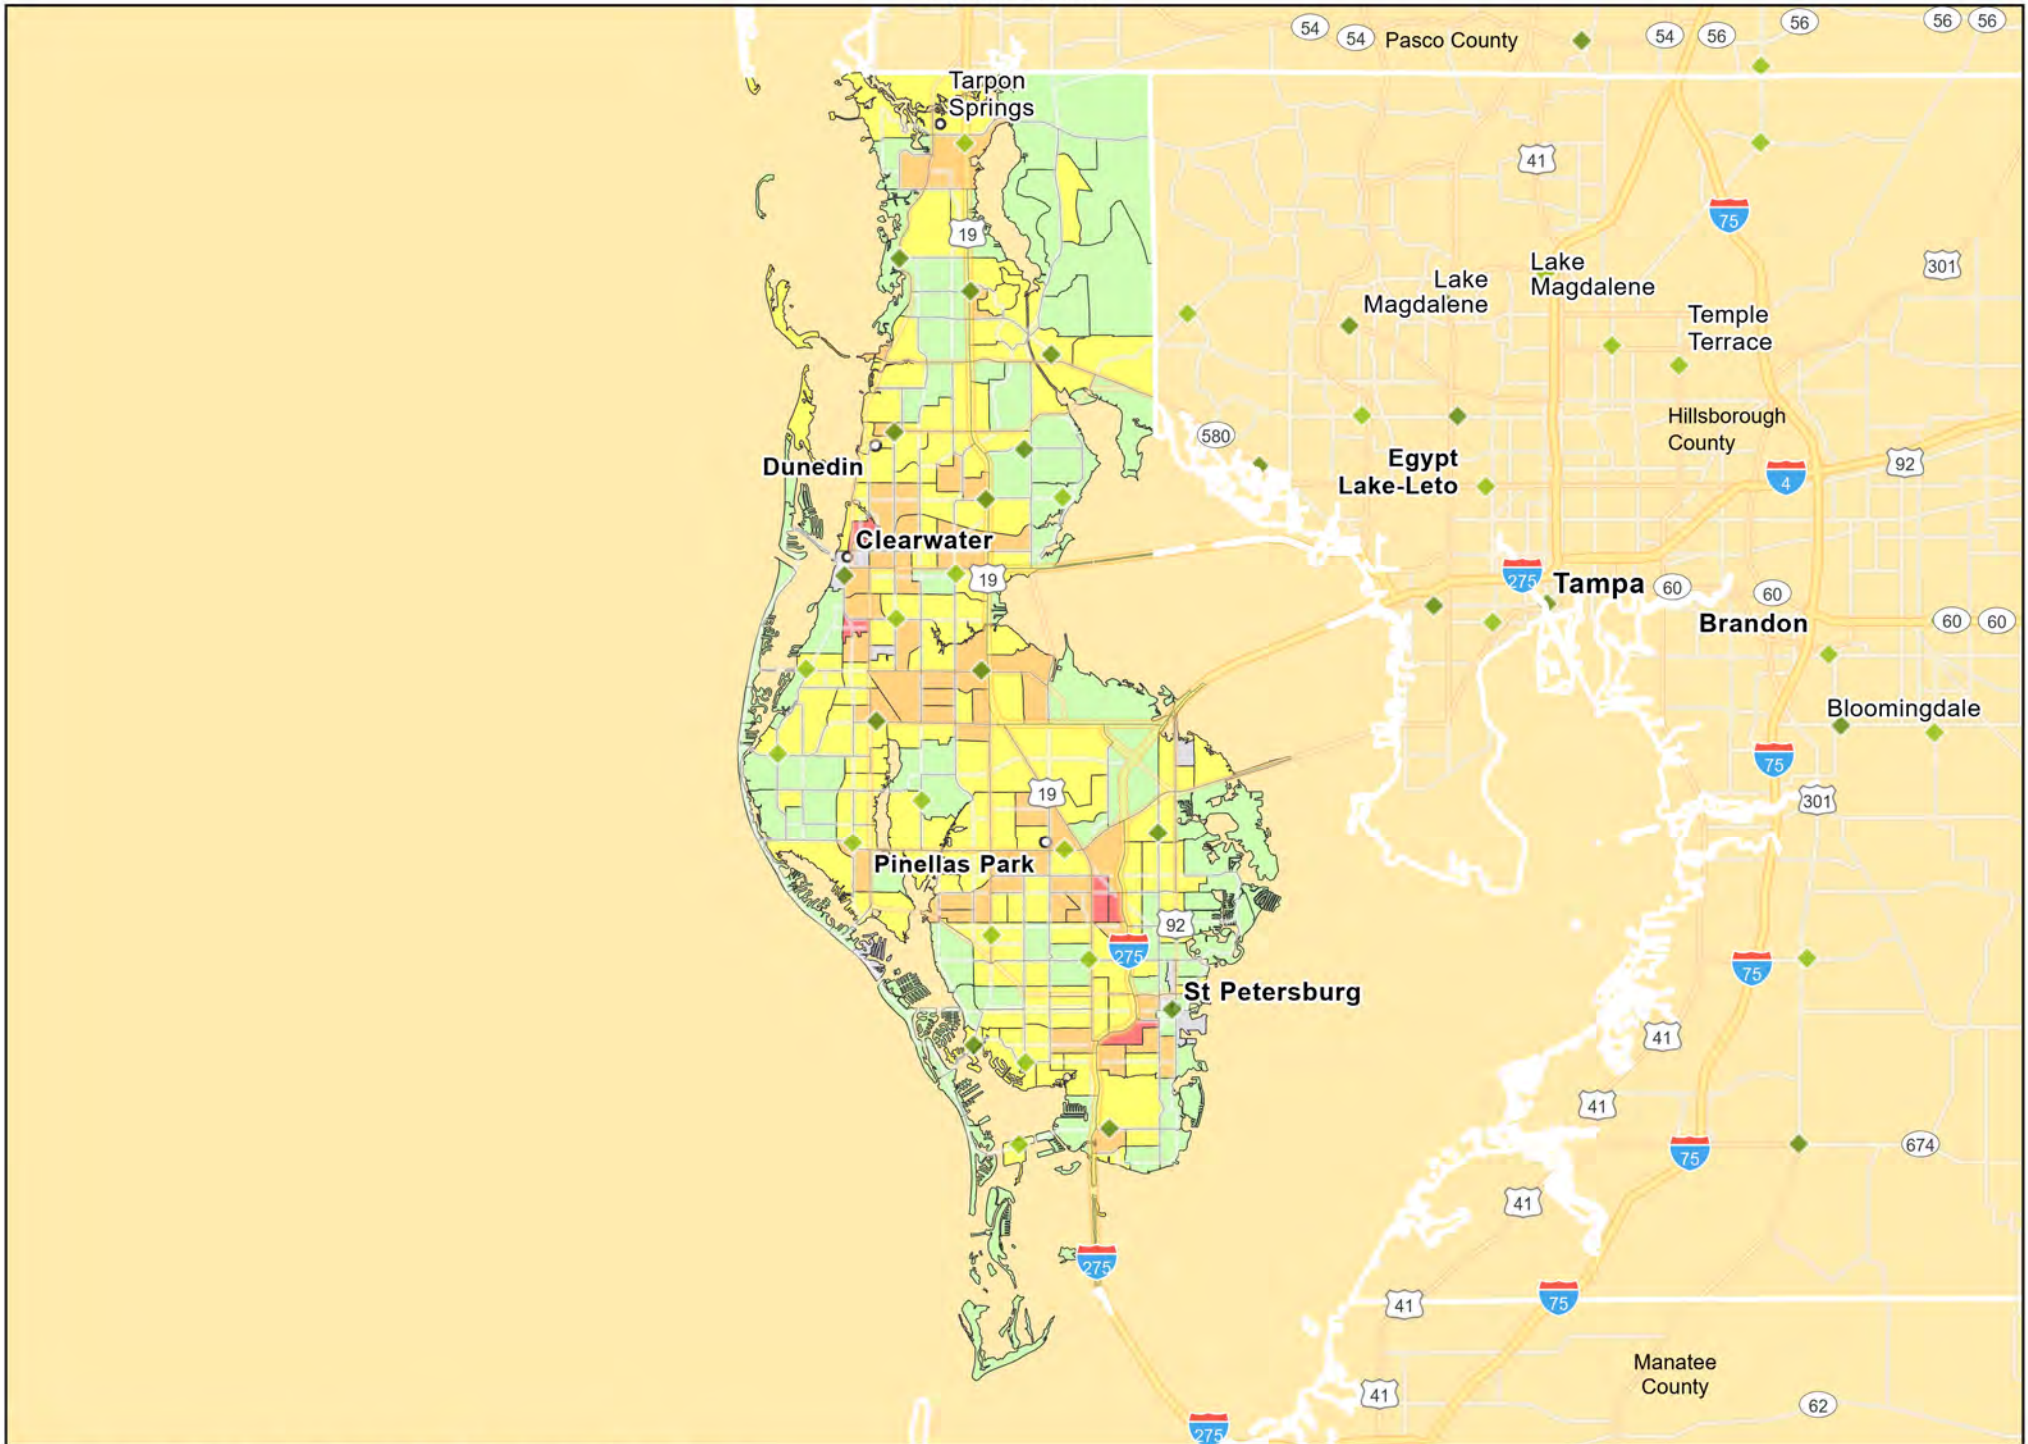

FL19 - Tampa-St. Petersburg-Clearwater
Pinellas County

- Branches
- Tract_Inc_Catg
- Moderate
- Upper
- Low
- Middle
- Income Unknown