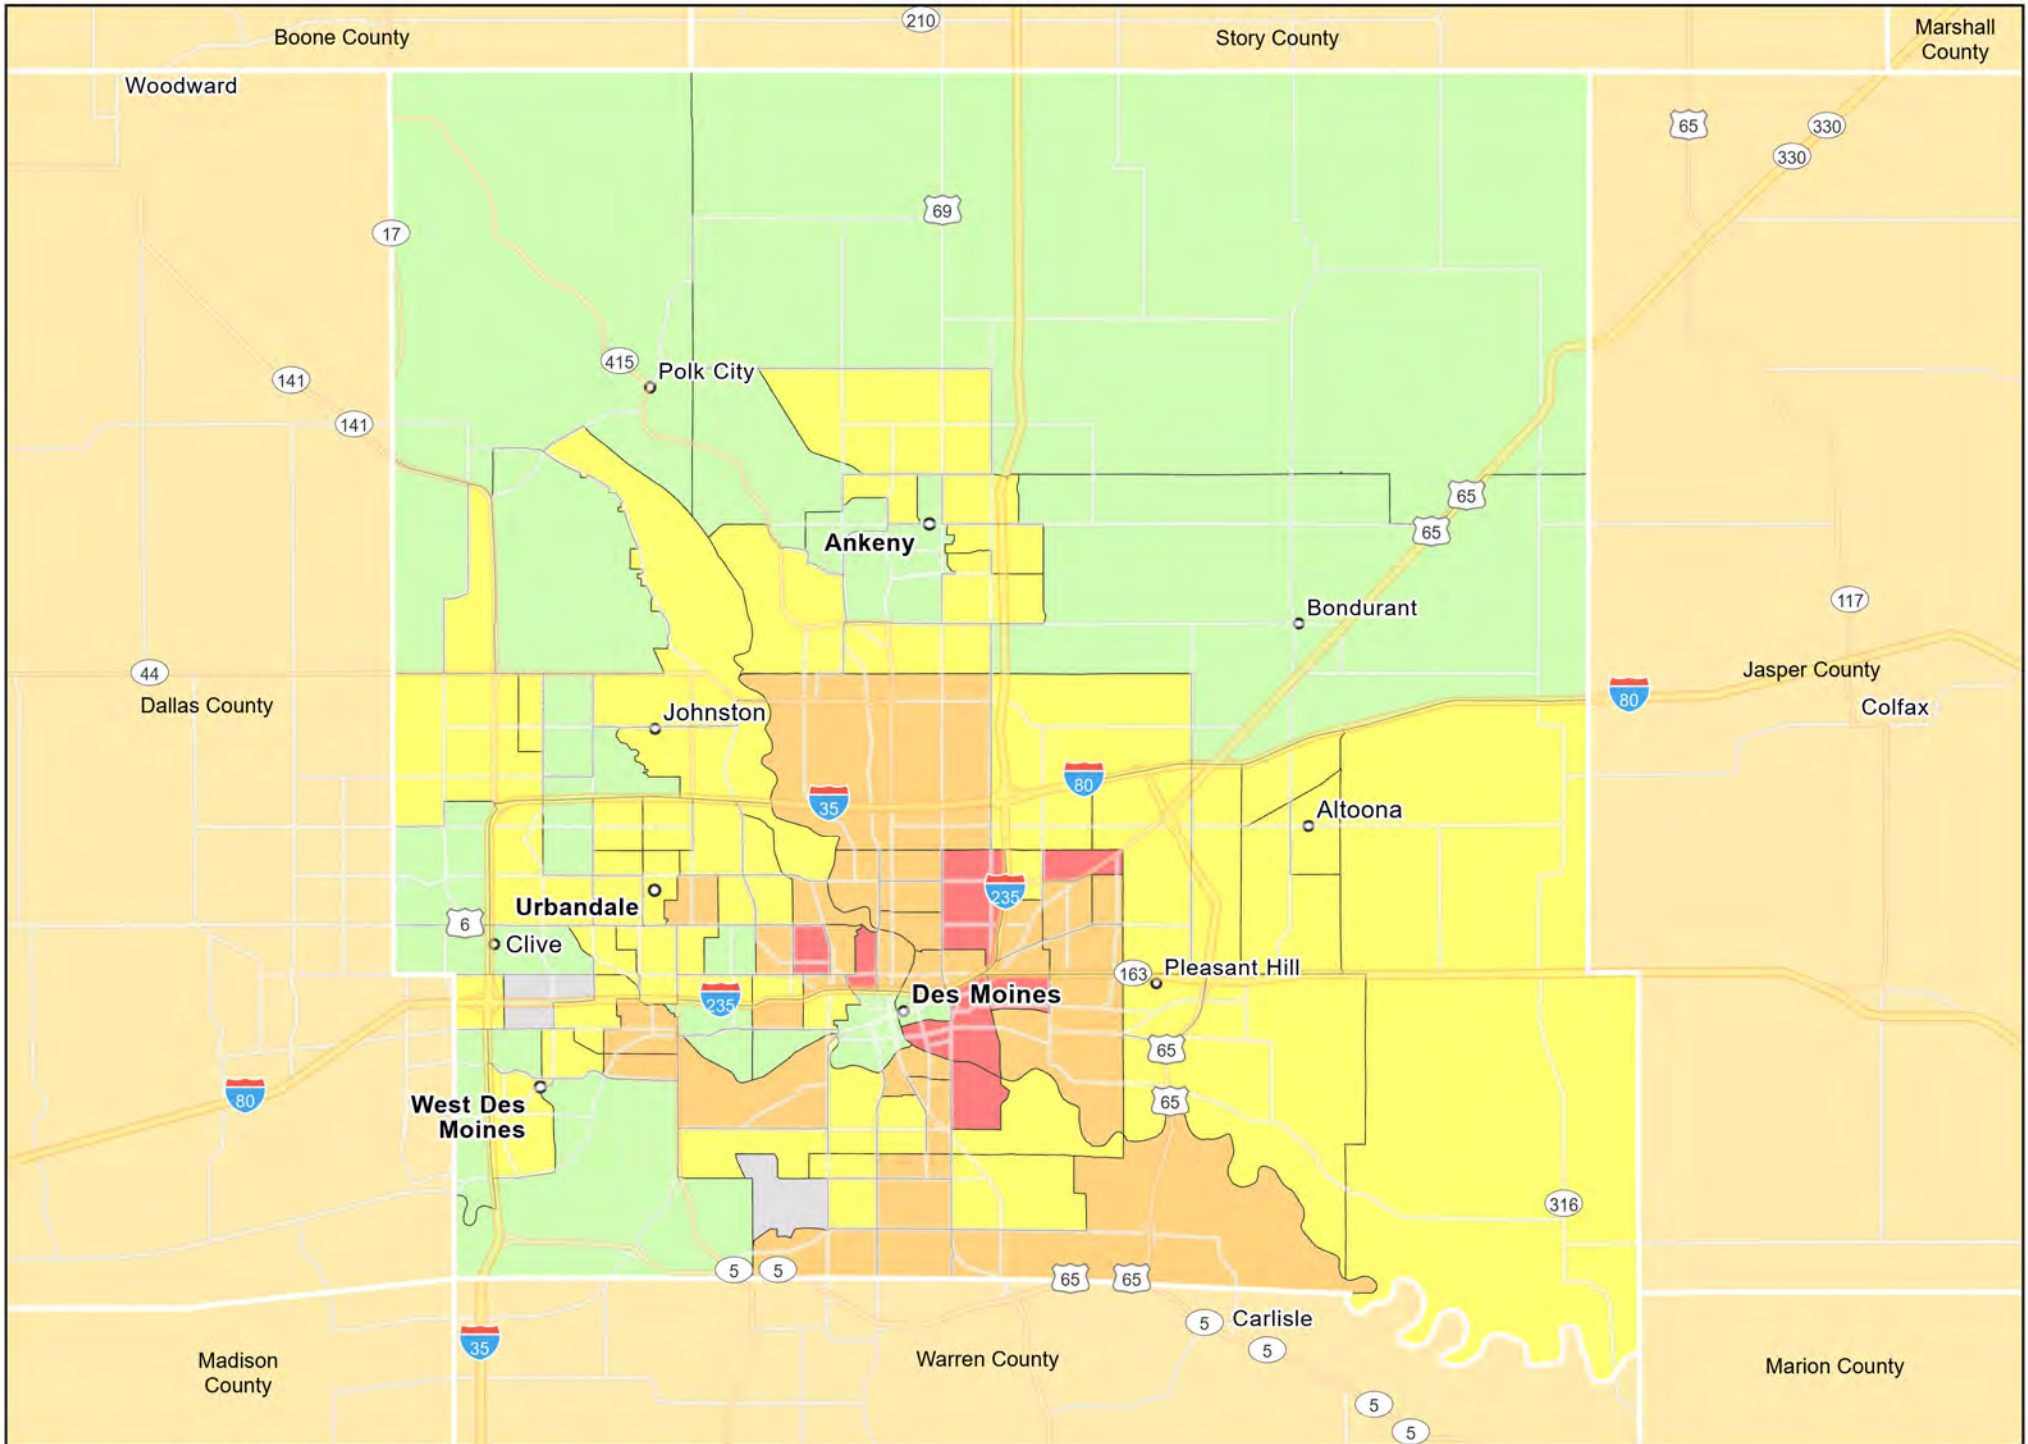

IA02 - Des Moines
Polk County

- Branches
- Tract_Inc_Catg
  - Low
  - Moderate
  - Middle
  - Upper
  - Income Unknown