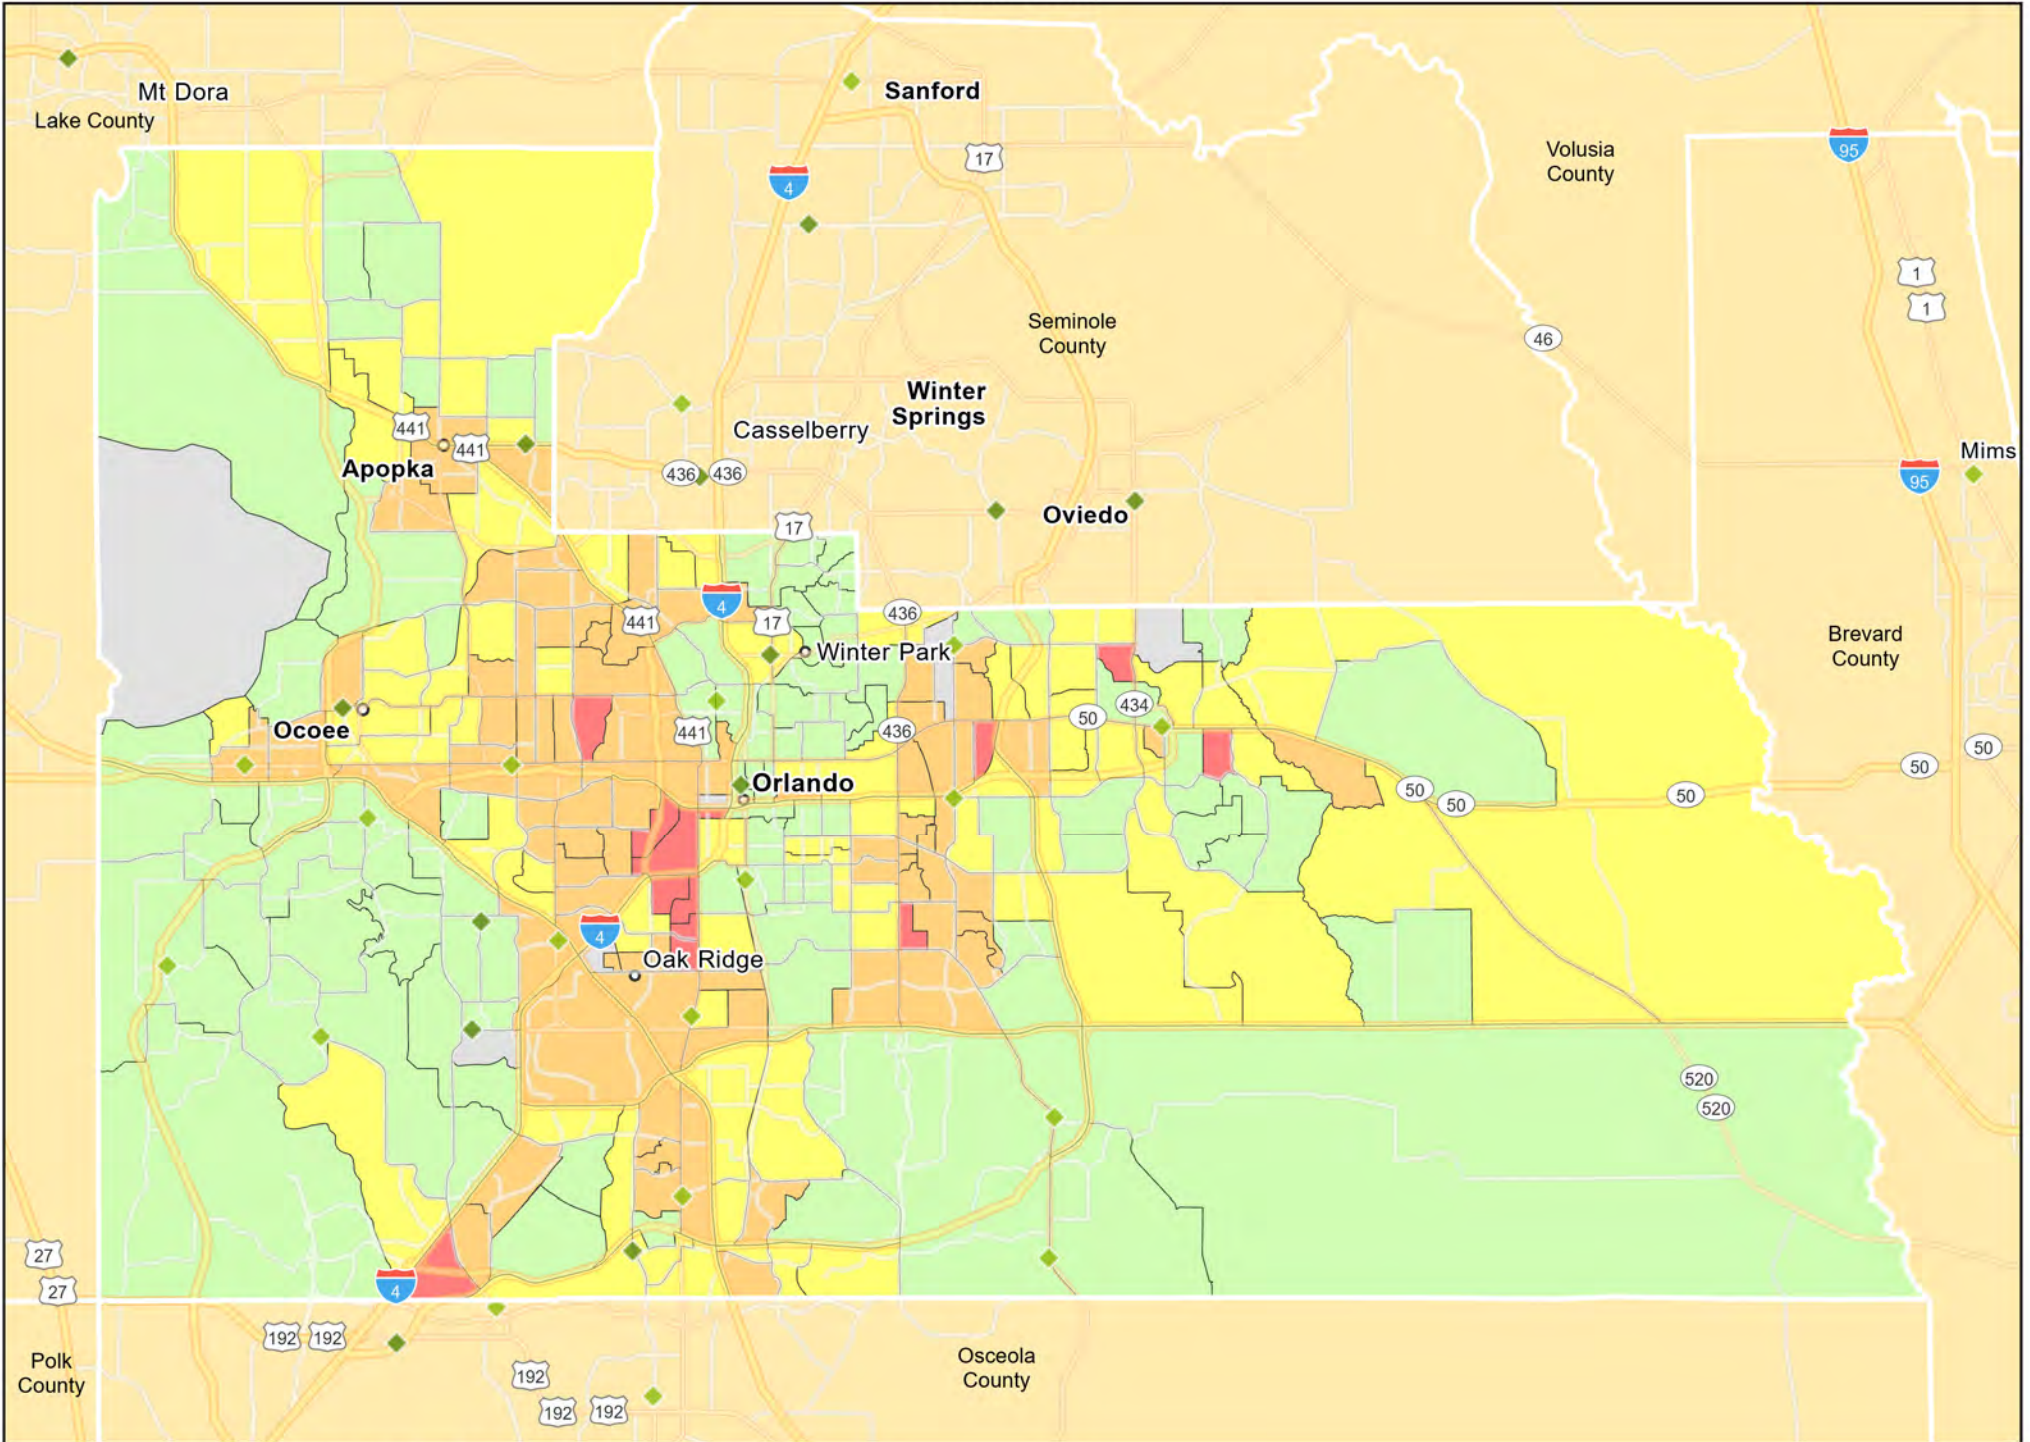

FL12 - Orlando-Kissimmee-Sanford
Orange County