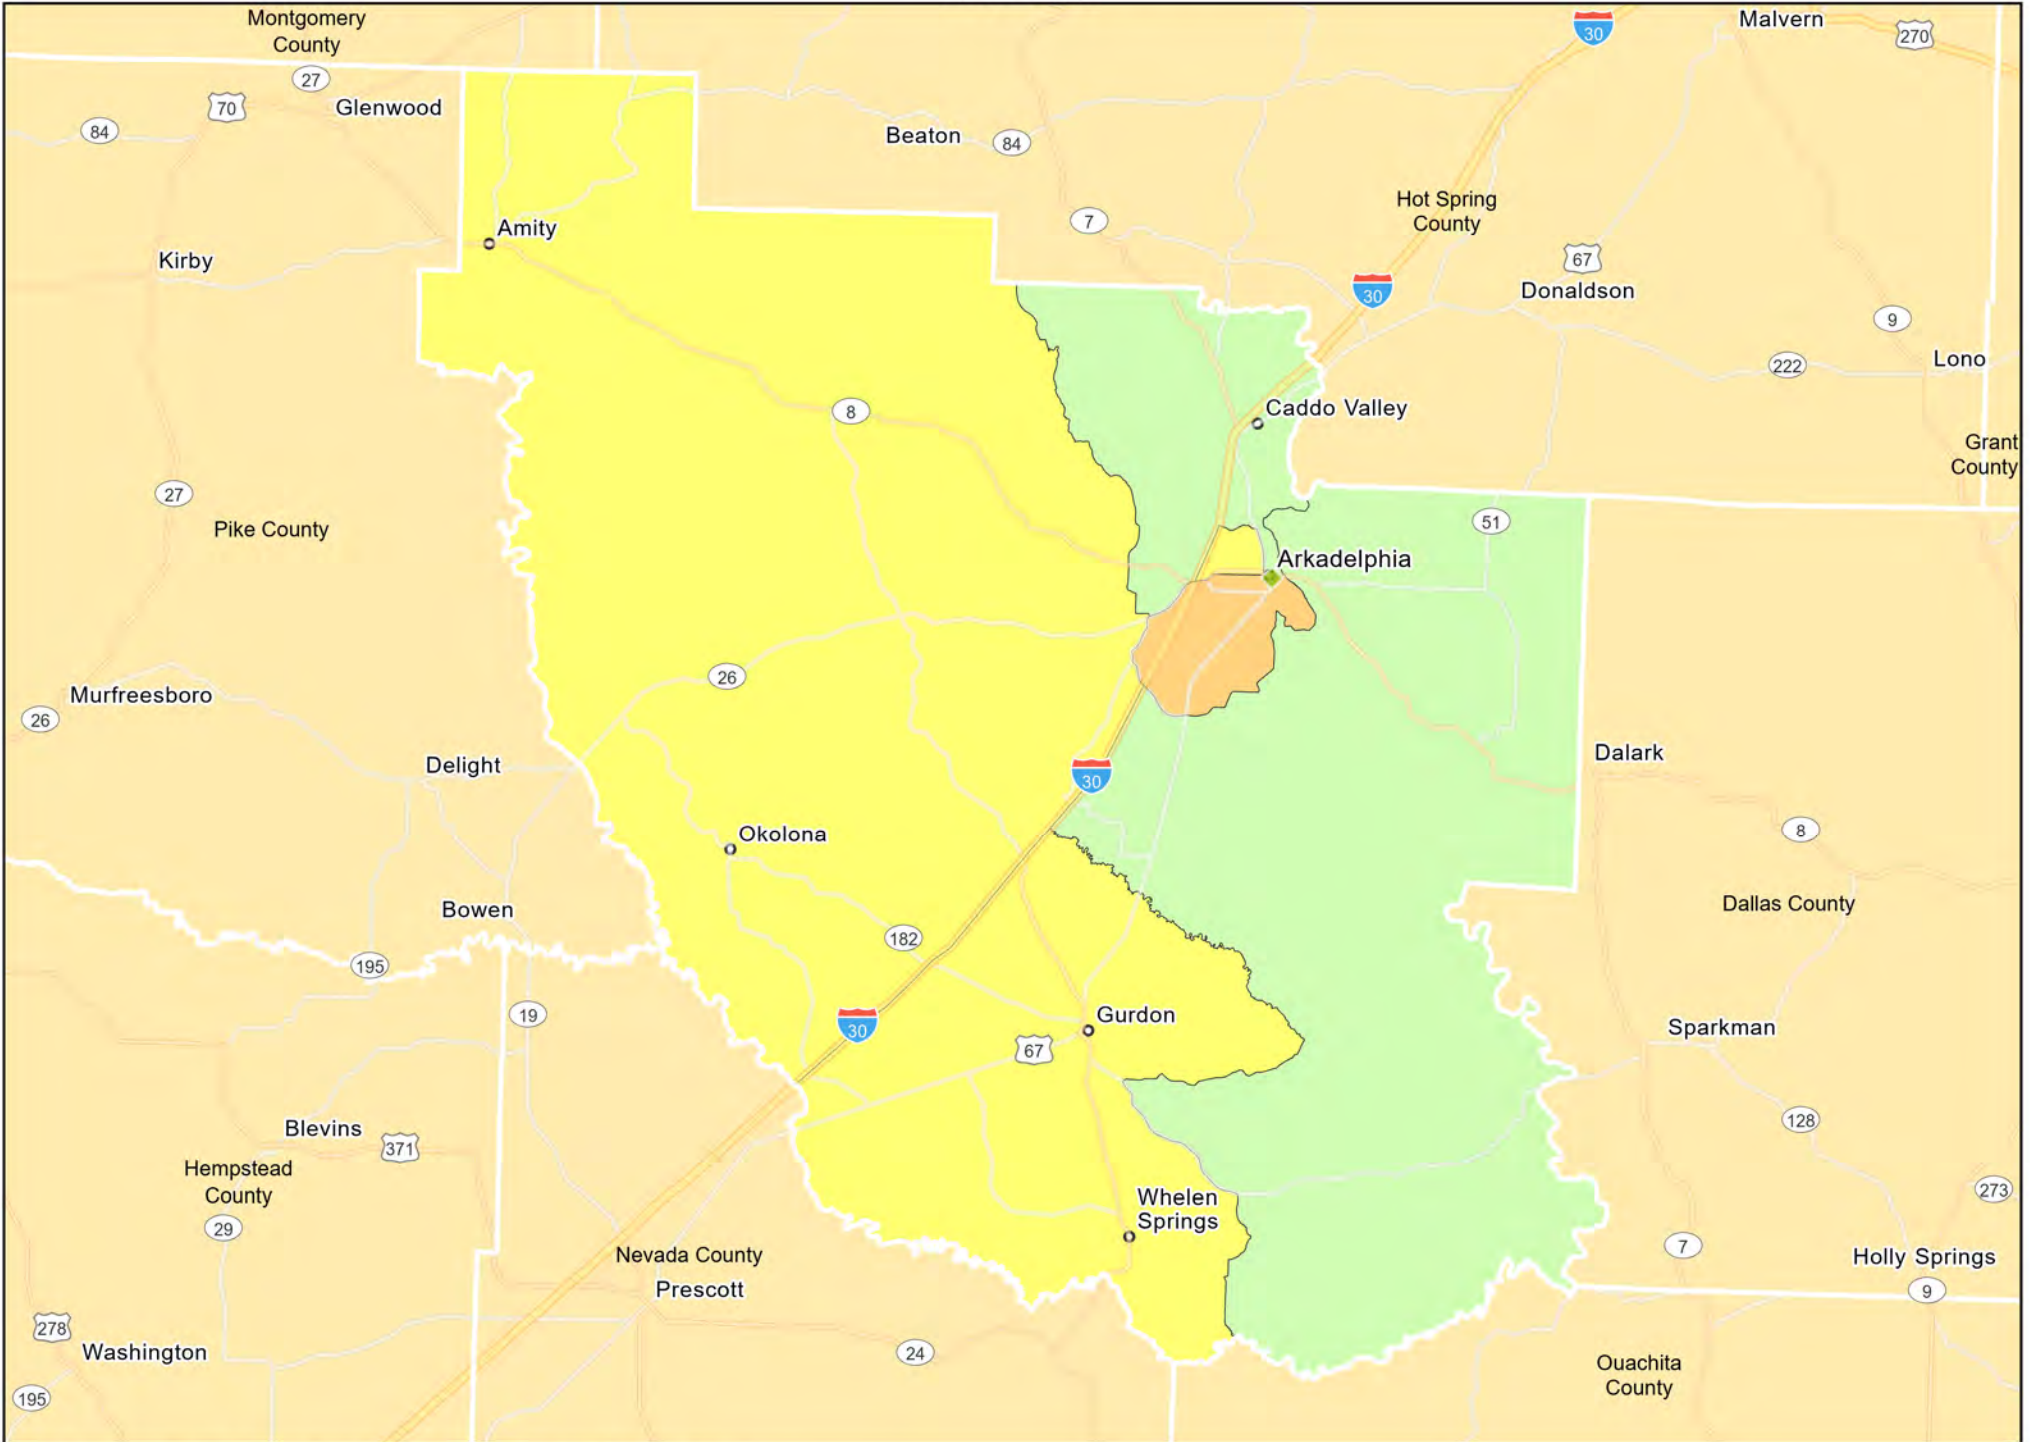

AR08 - Southern Arkansas
Clark County

- Branches
- Tract_Inc_Catg
- Moderate
- Upper
- Low
- Middle
- Income Unknown