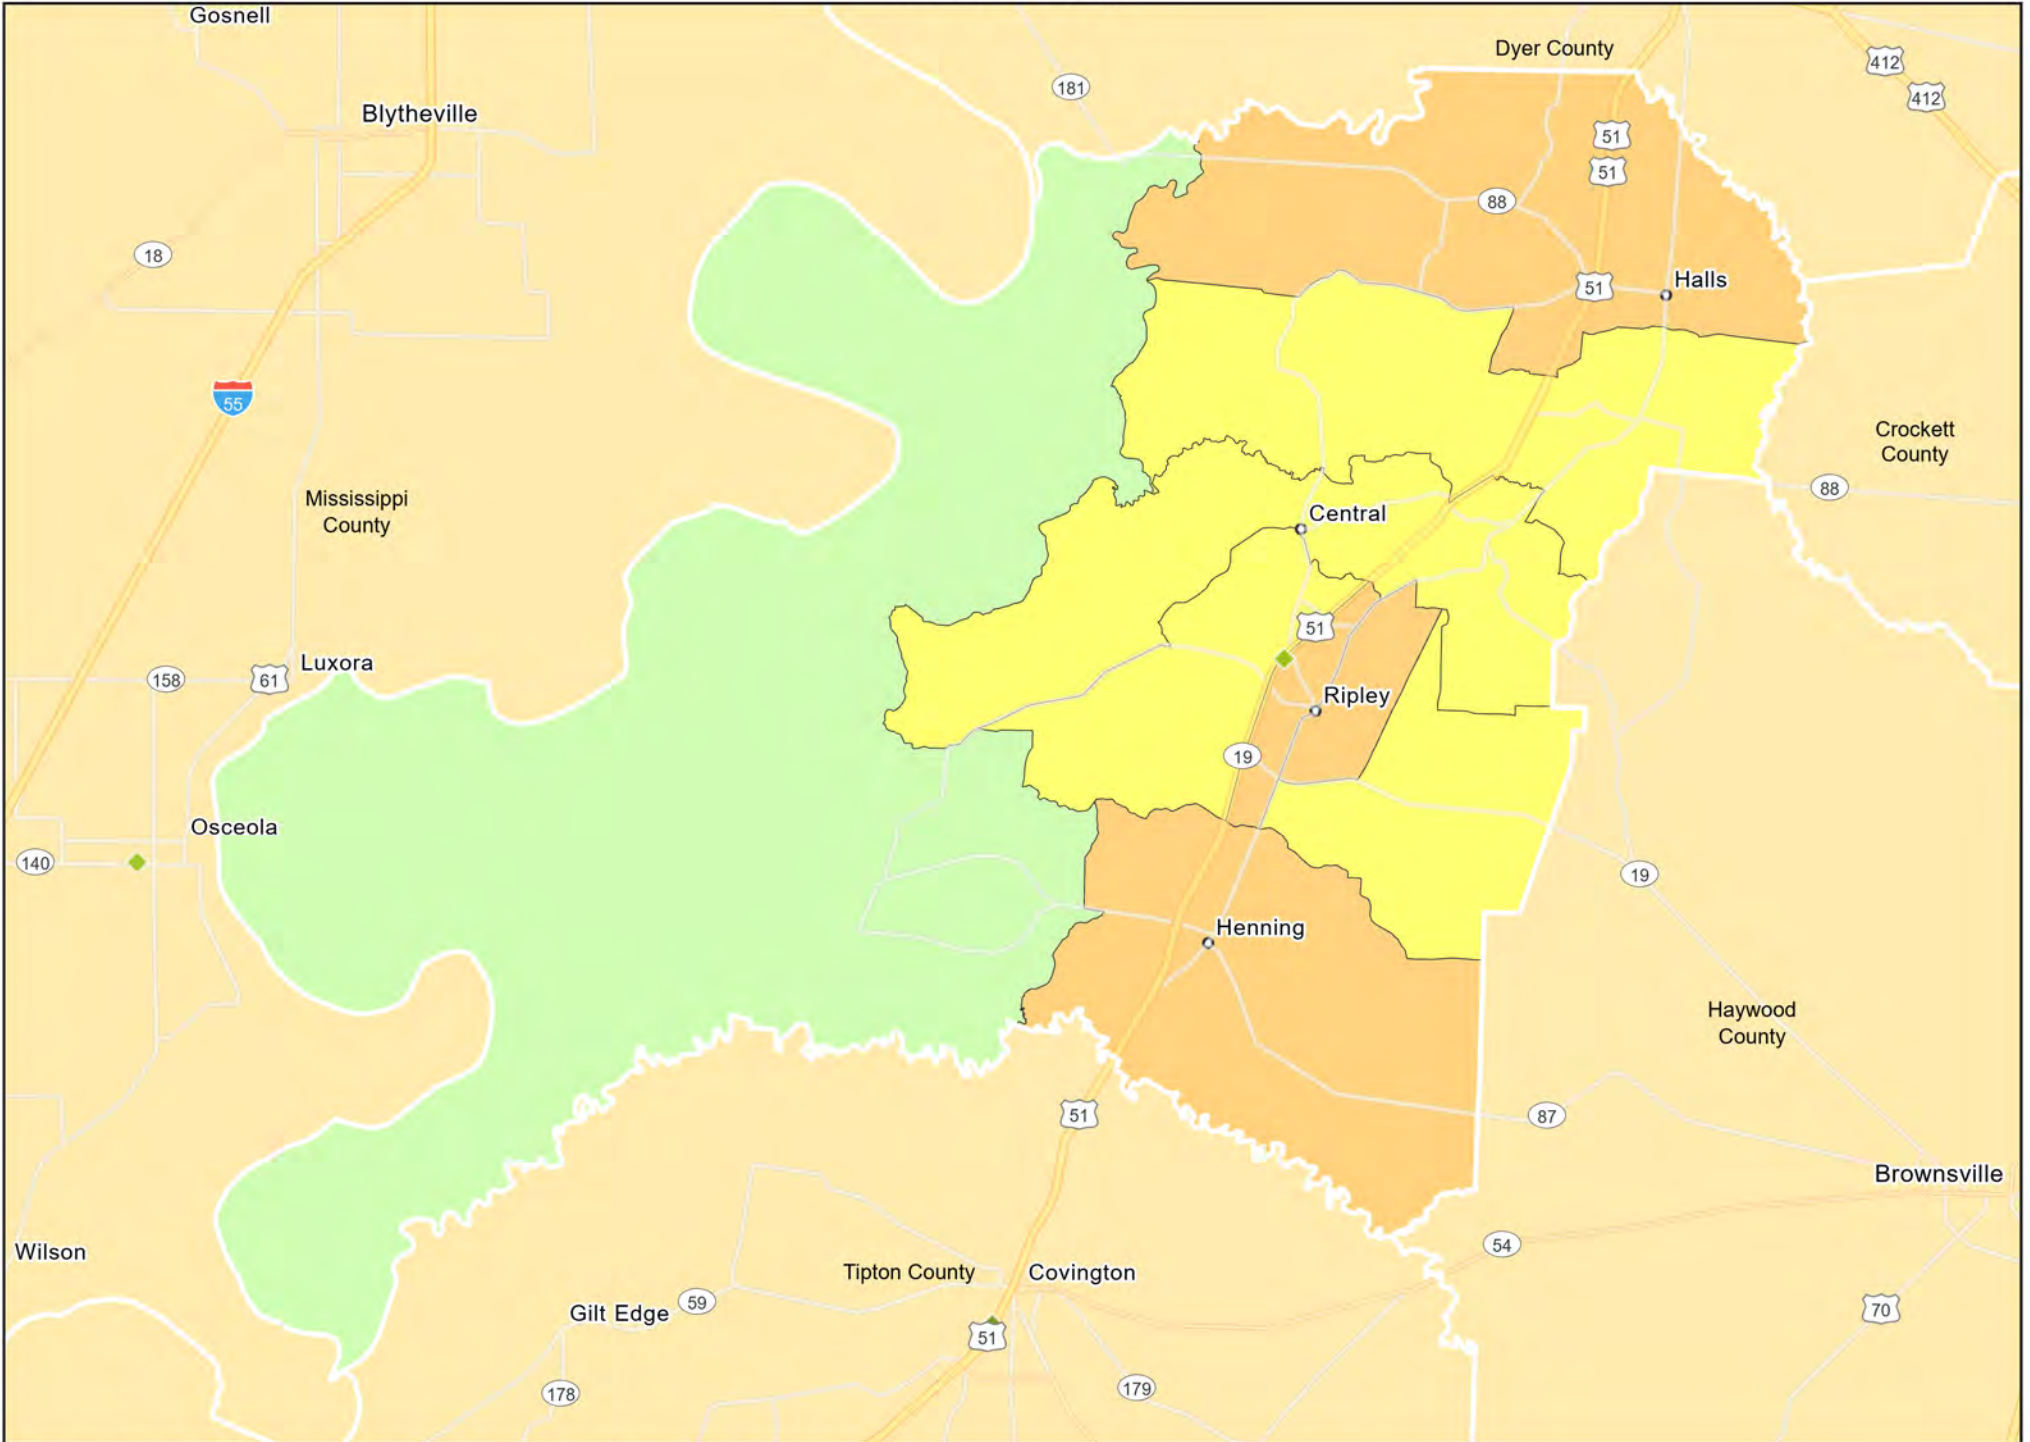

TN13 - Western Tennessee
Lauderdale County