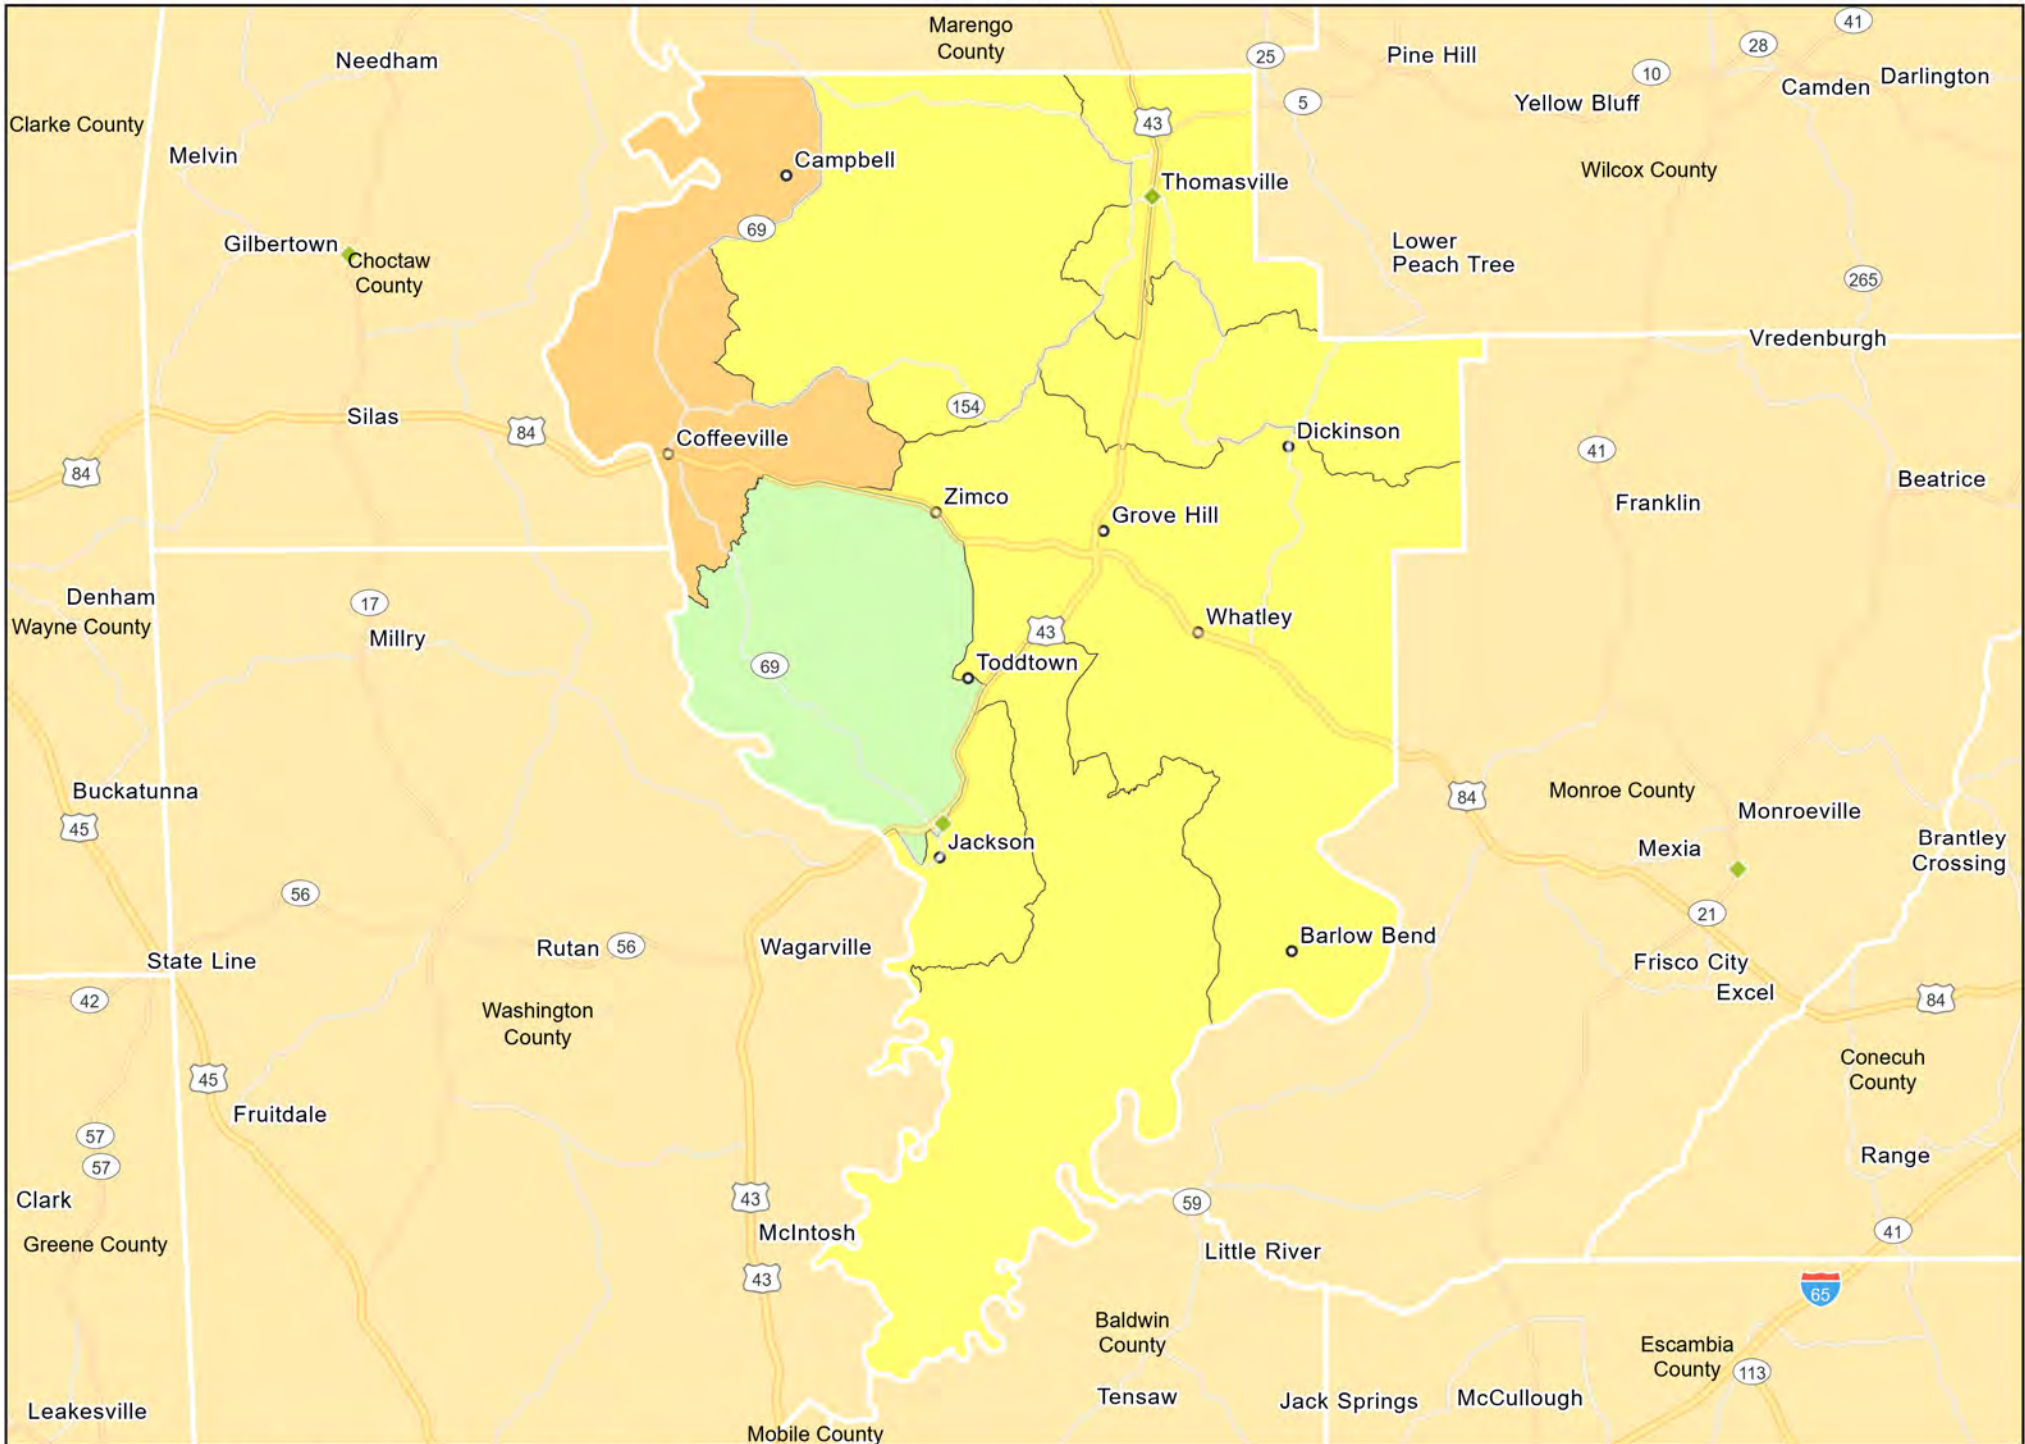

AL15 - Northern Alabama
DeKalb County

AL15 - Northern Alabama
Jackson County

AL15 - Northern Alabama
Marshall County

● Branches Tract_Inc_Catg Moderate Upper
Low Middle Income Unknown

AL16 - South Alabama
Choctaw County

AL16 - South Alabama

Clarke County

AL16 - South Alabama
Marengo County

- Branches
- Tract_Inc_Catg
- Moderate
- Upper
- Low
- Middle
- Income Unknown

AL16 - South Alabama
Monroe County

AL16 - South Alabama
Sumter County

AL16 - South Alabama
Conecuh County

AL16 - South Alabama
Dallas County

AL16 - South Alabama
Pike County

AL17 - Talladega-Tallapoosa Counties
Talladega County

AL17 - Talladega-Tallapoosa Counties
Tallapoosa County