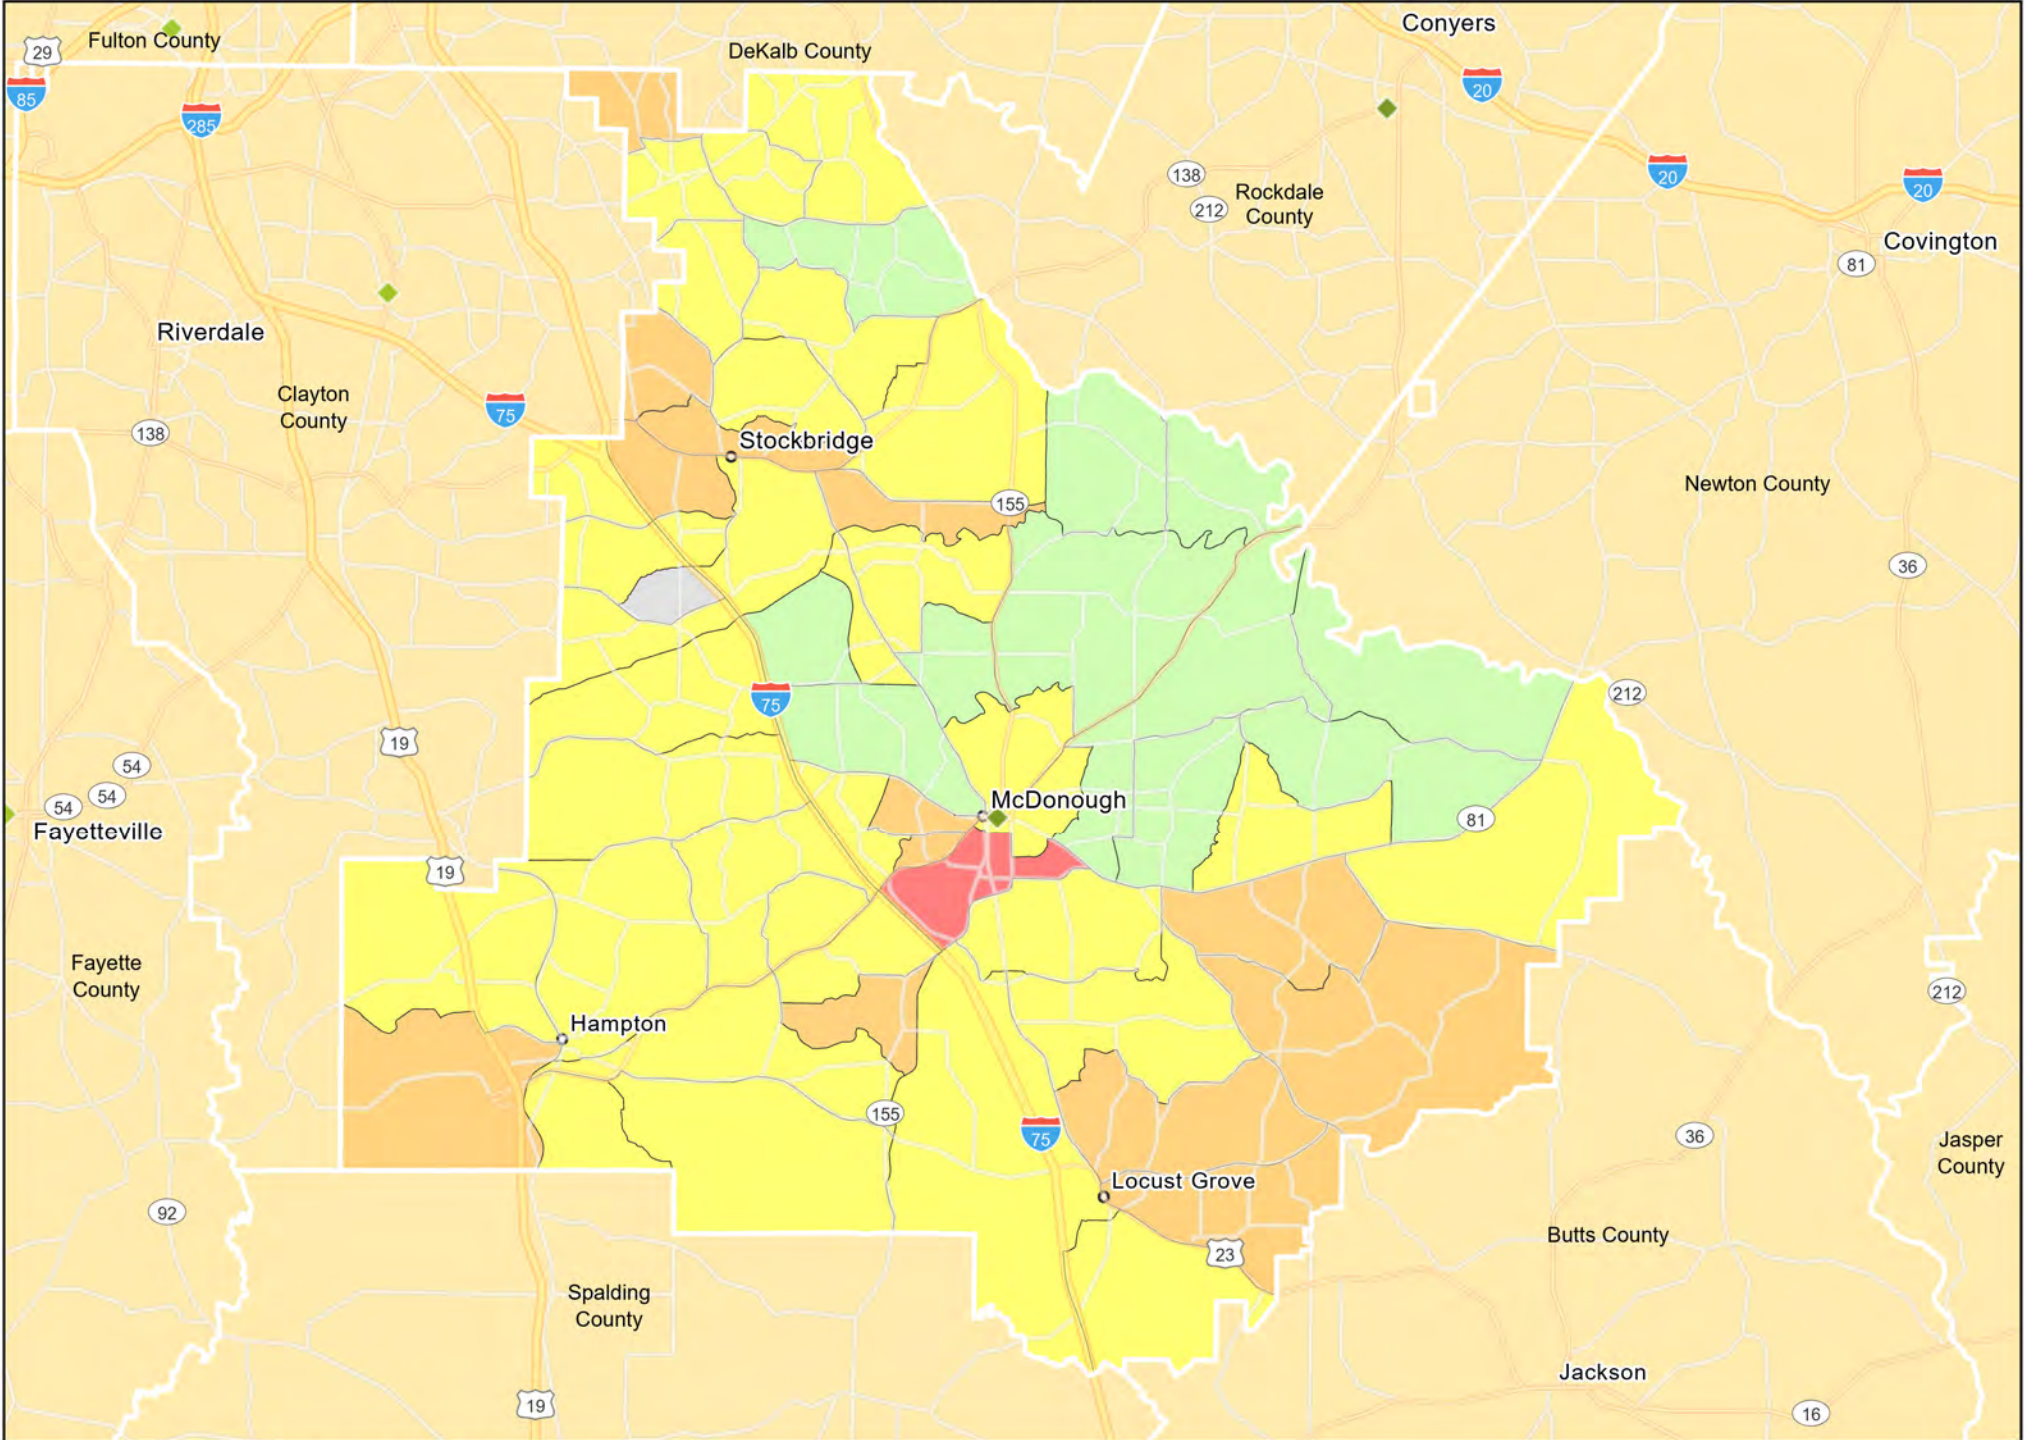

GA03 - Atlanta-Sandy Springs-Roswell
Heard County

GA03 - Atlanta-Sandy Springs-Roswell
Henry County

- Branches
- Tract_Inc_Catg
- Moderate
- Upper
- Low
- Middle
- Income Unknown

GA03 - Atlanta-Sandy Springs-Roswell
Morgan County