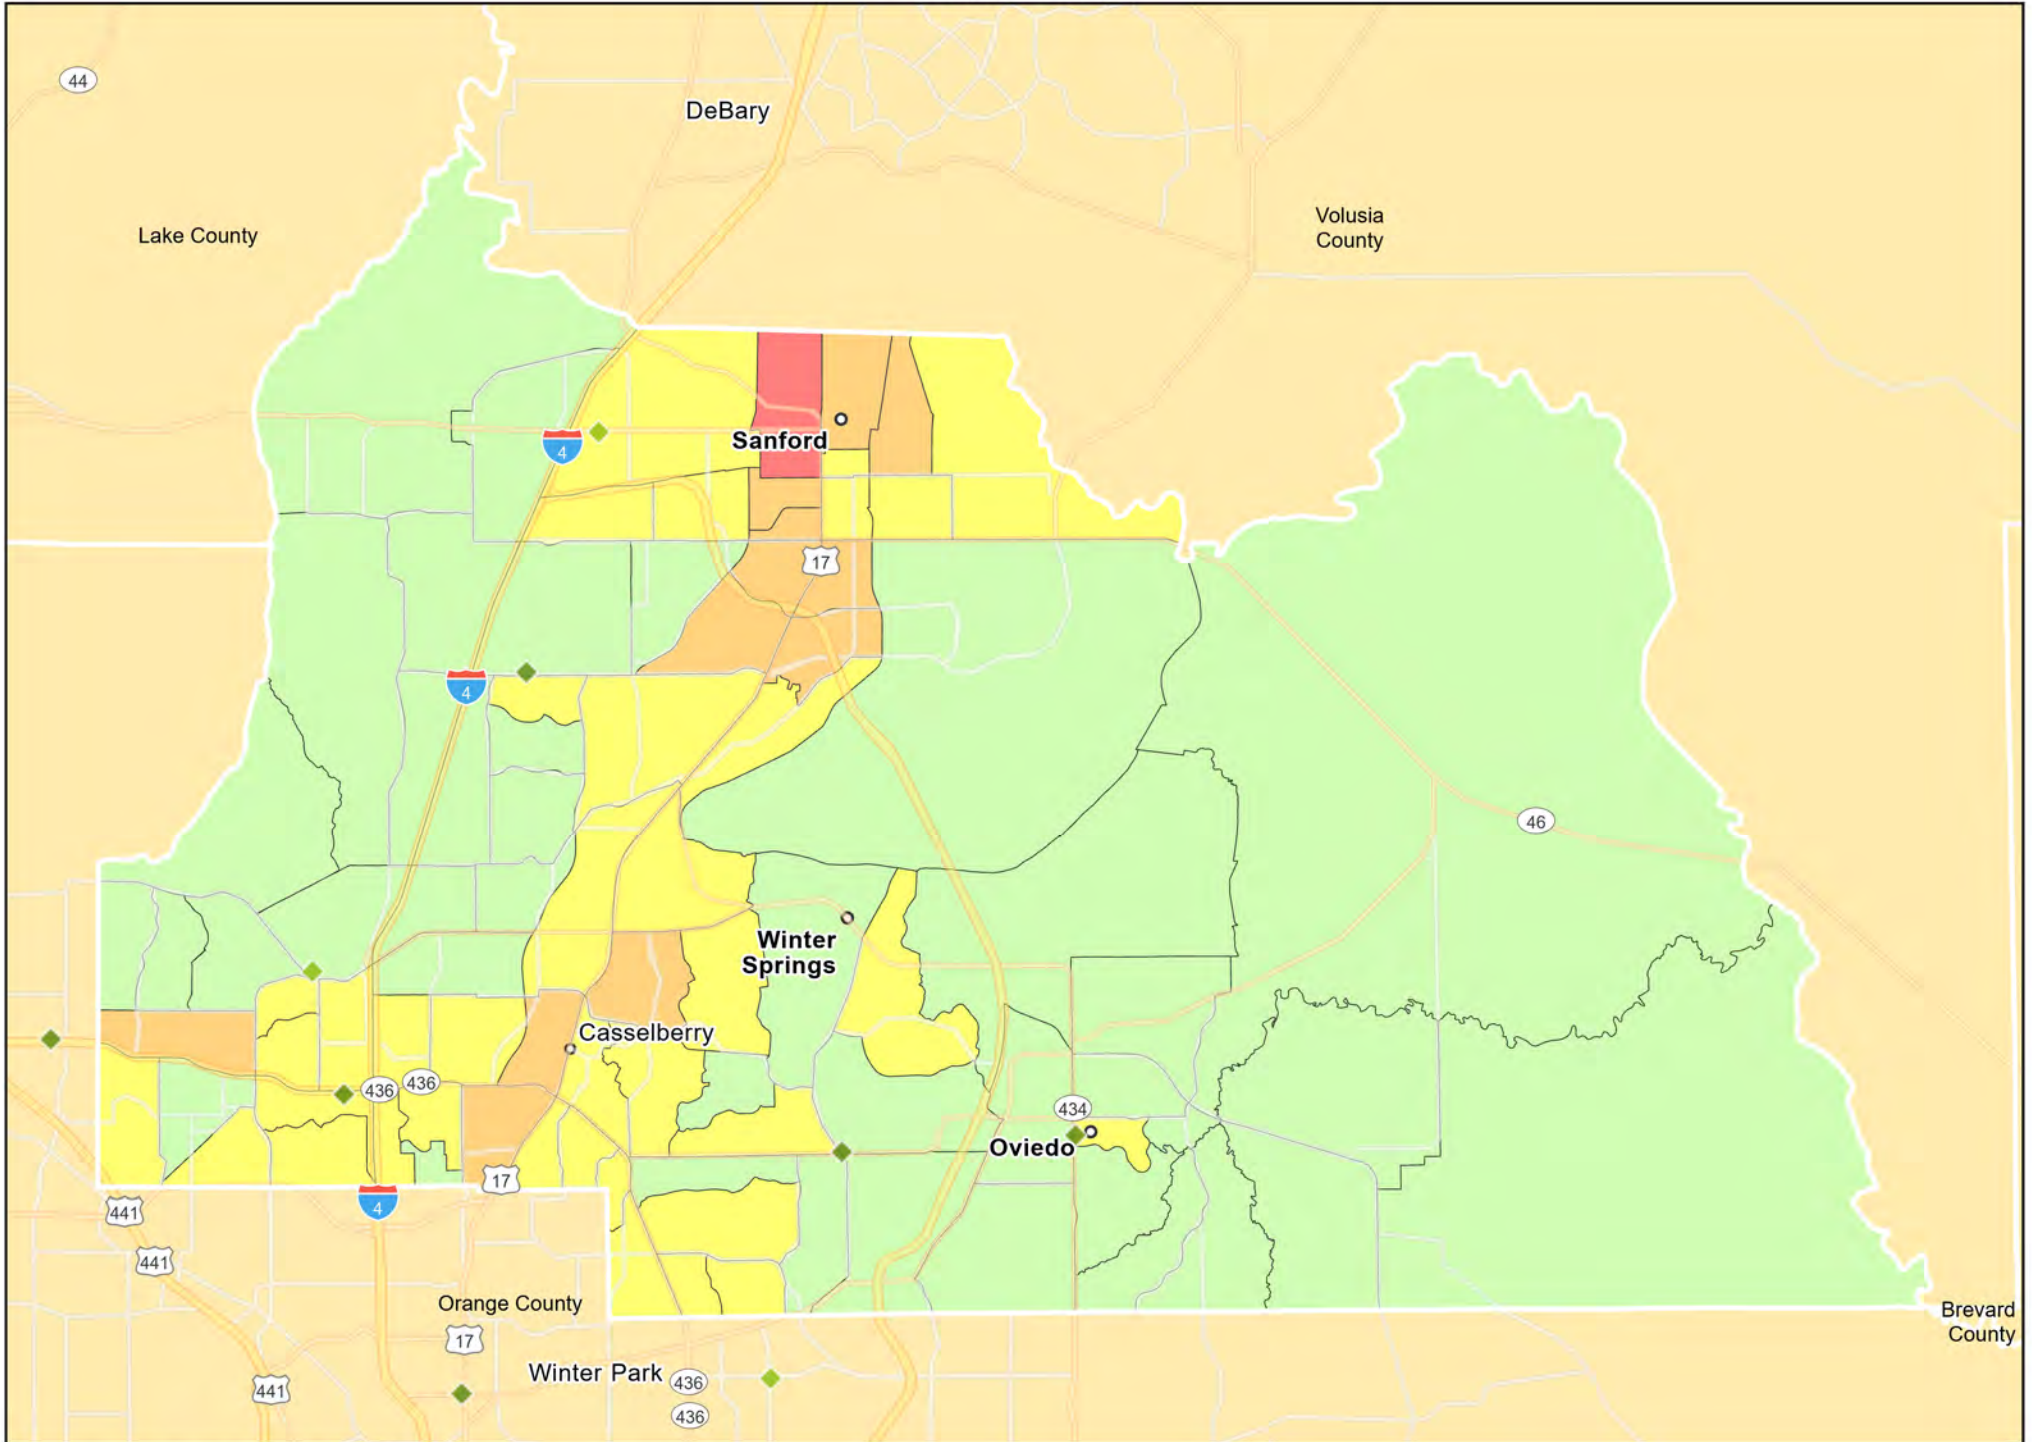

- Branches
- Tract_Inc_Catg
- Moderate
- Upper
- Low
- Middle
- Income Unknown

FL12 - Orlando-Kissimmee-Sanford

Lake County

FL12 - Orlando-Kissimmee-Sanford
Orange County

FL12 - Orlando-Kissimmee-Sanford
Seminole County