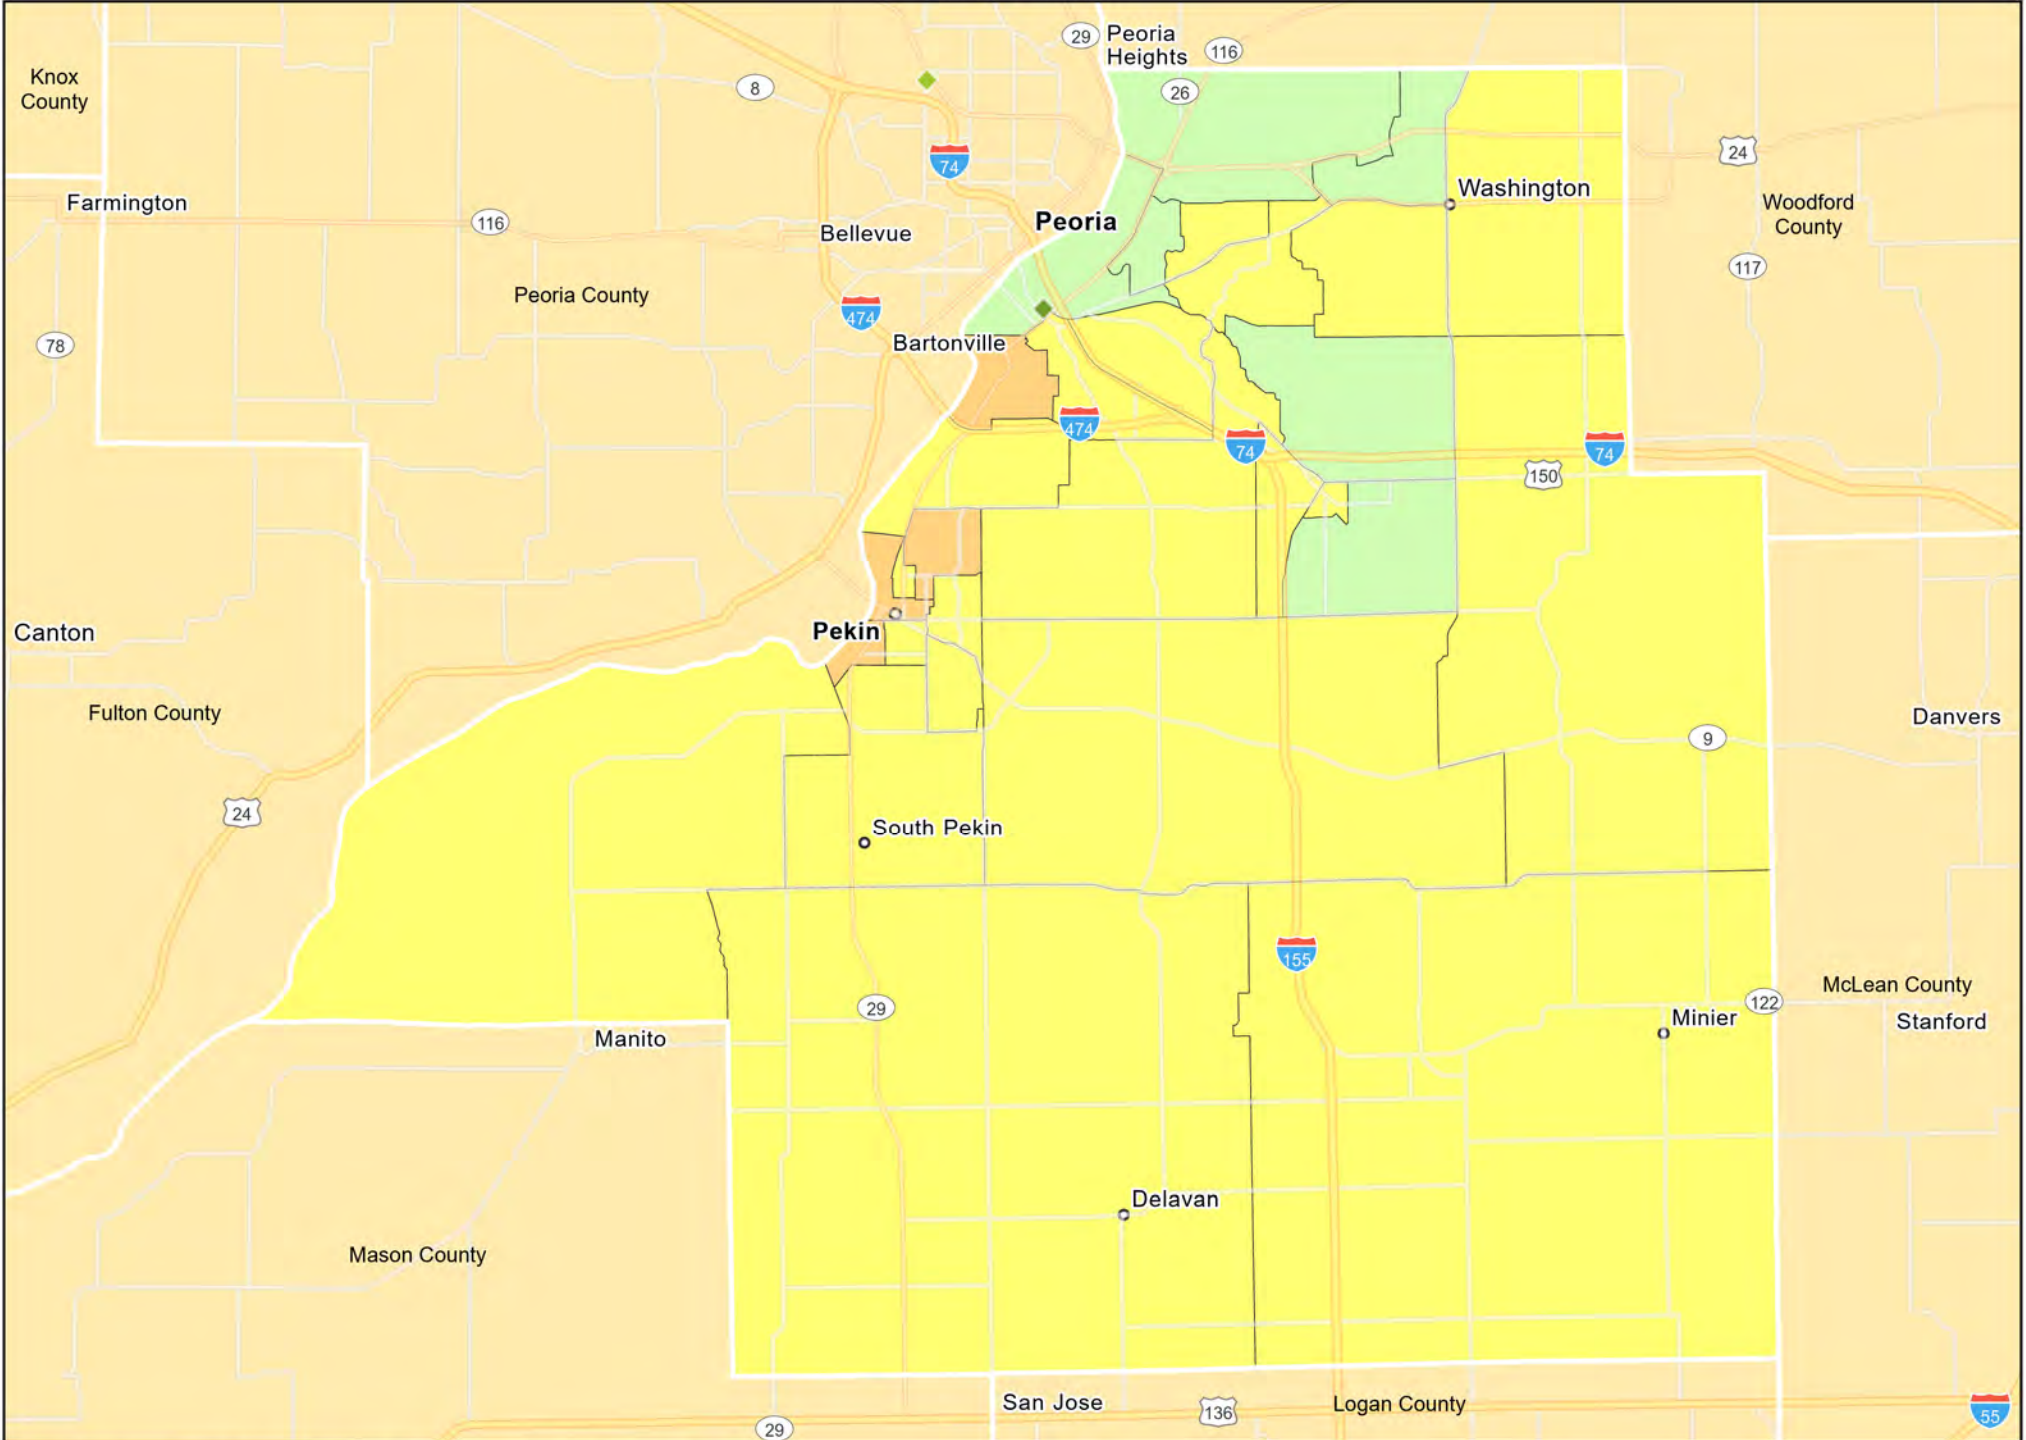

IL01 - Bloomington
McLean County

IL04 - Decatur
Macon County

IL05 - Peoria
Peoria County

IL05 - Peoria
Tazewell County

● Branches Tract_Inc_Catg

● Low	● Moderate	● Upper
● Middle	● Income Unknown	

IL06 - Springfield
Sangamon County