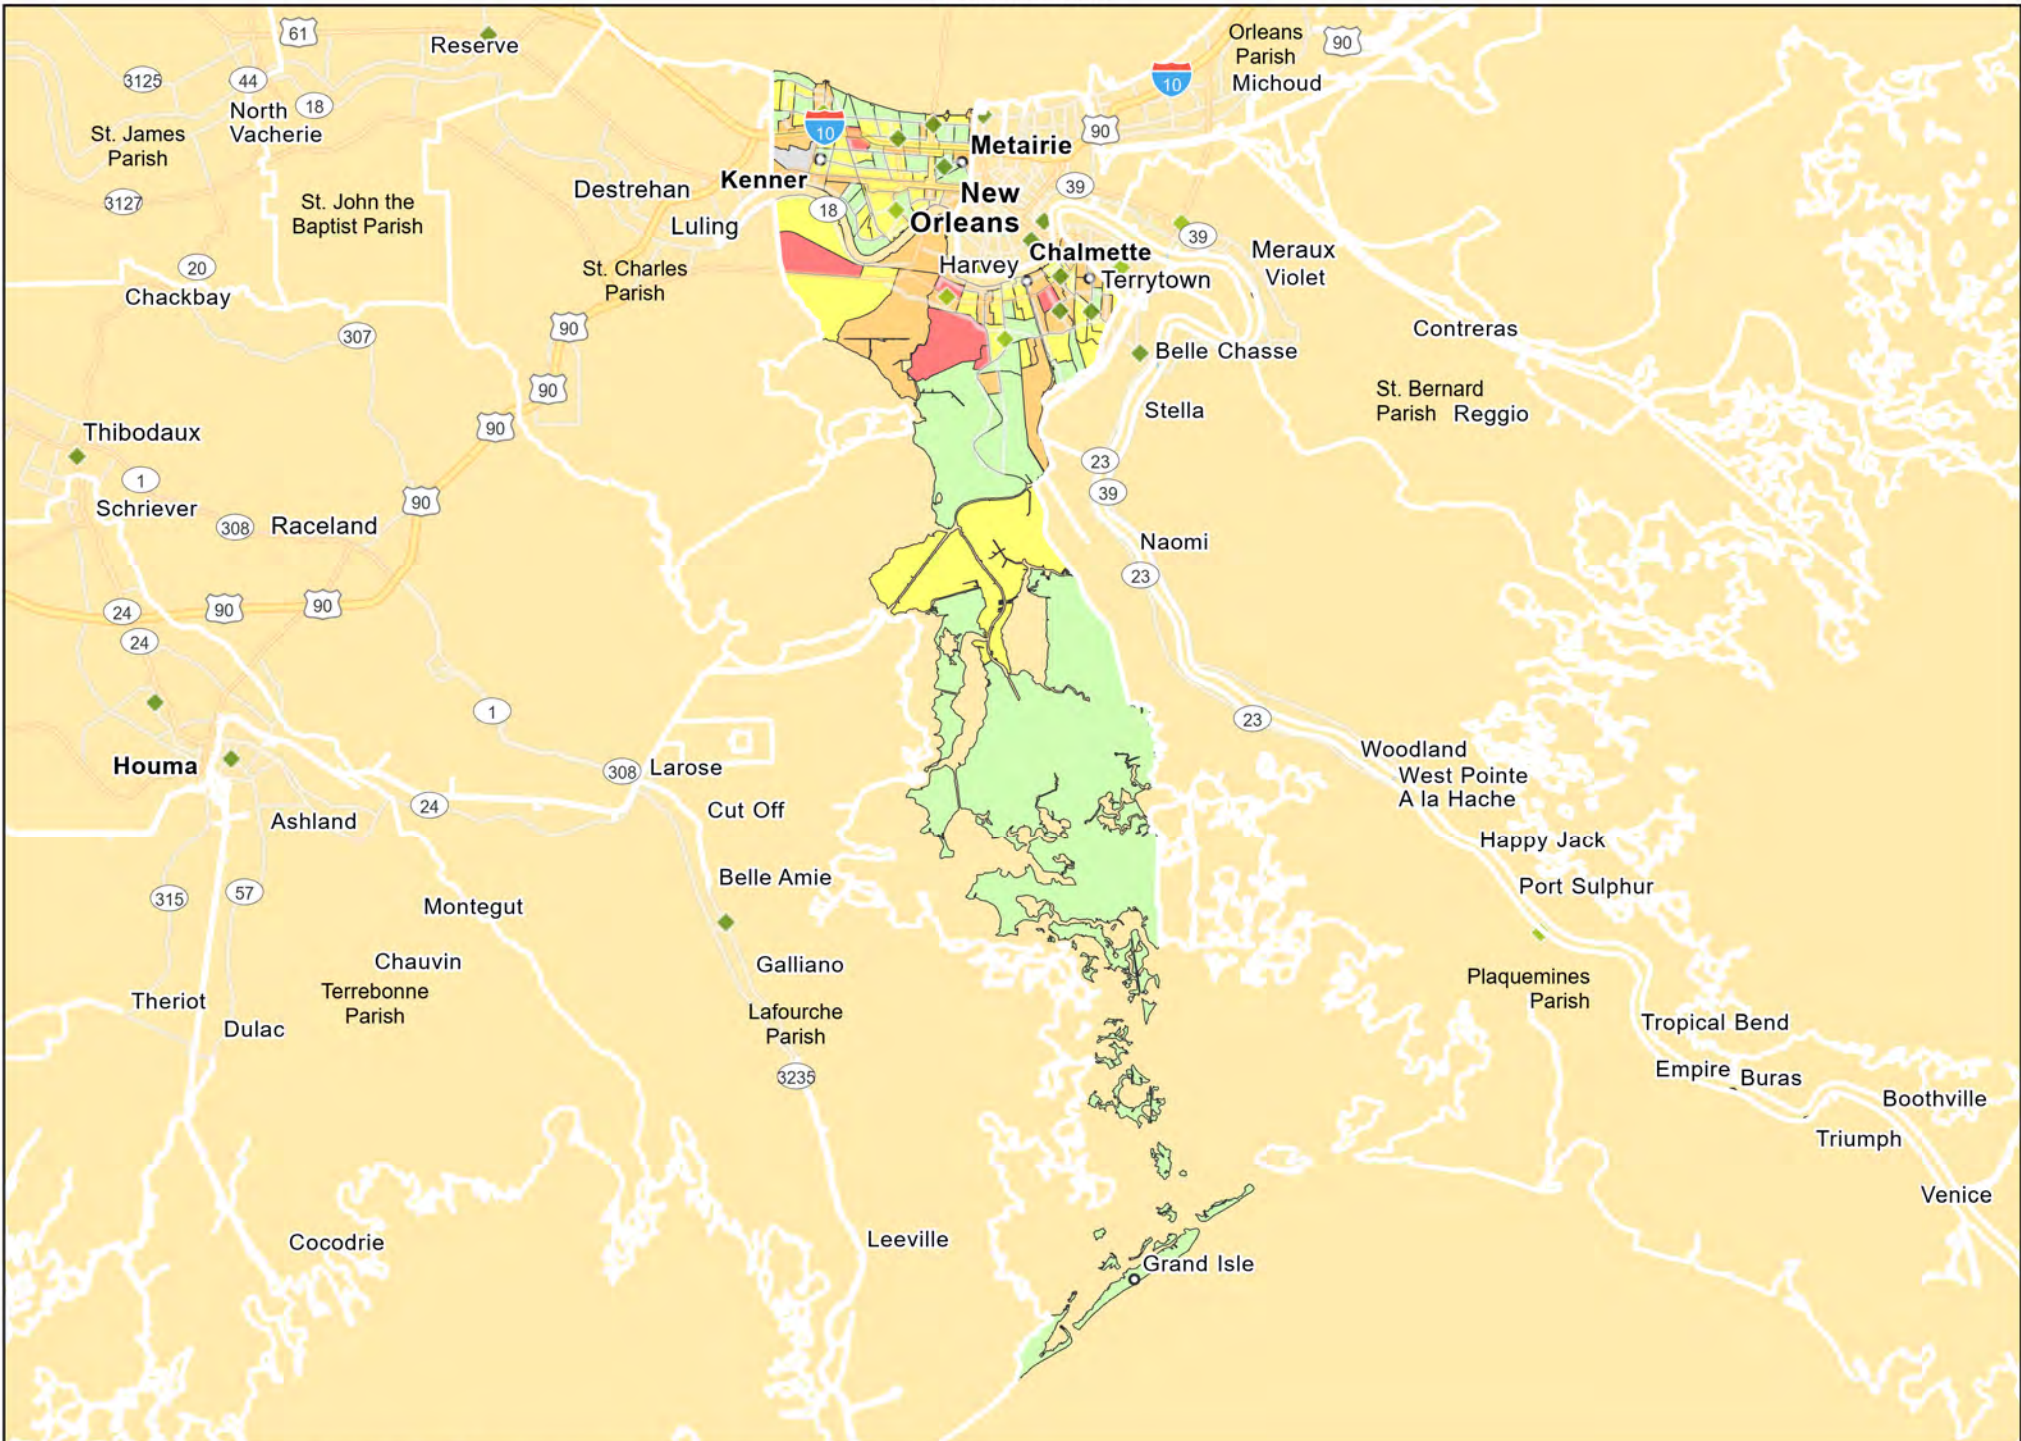

LA06 - New Orleans
Jefferson Parish