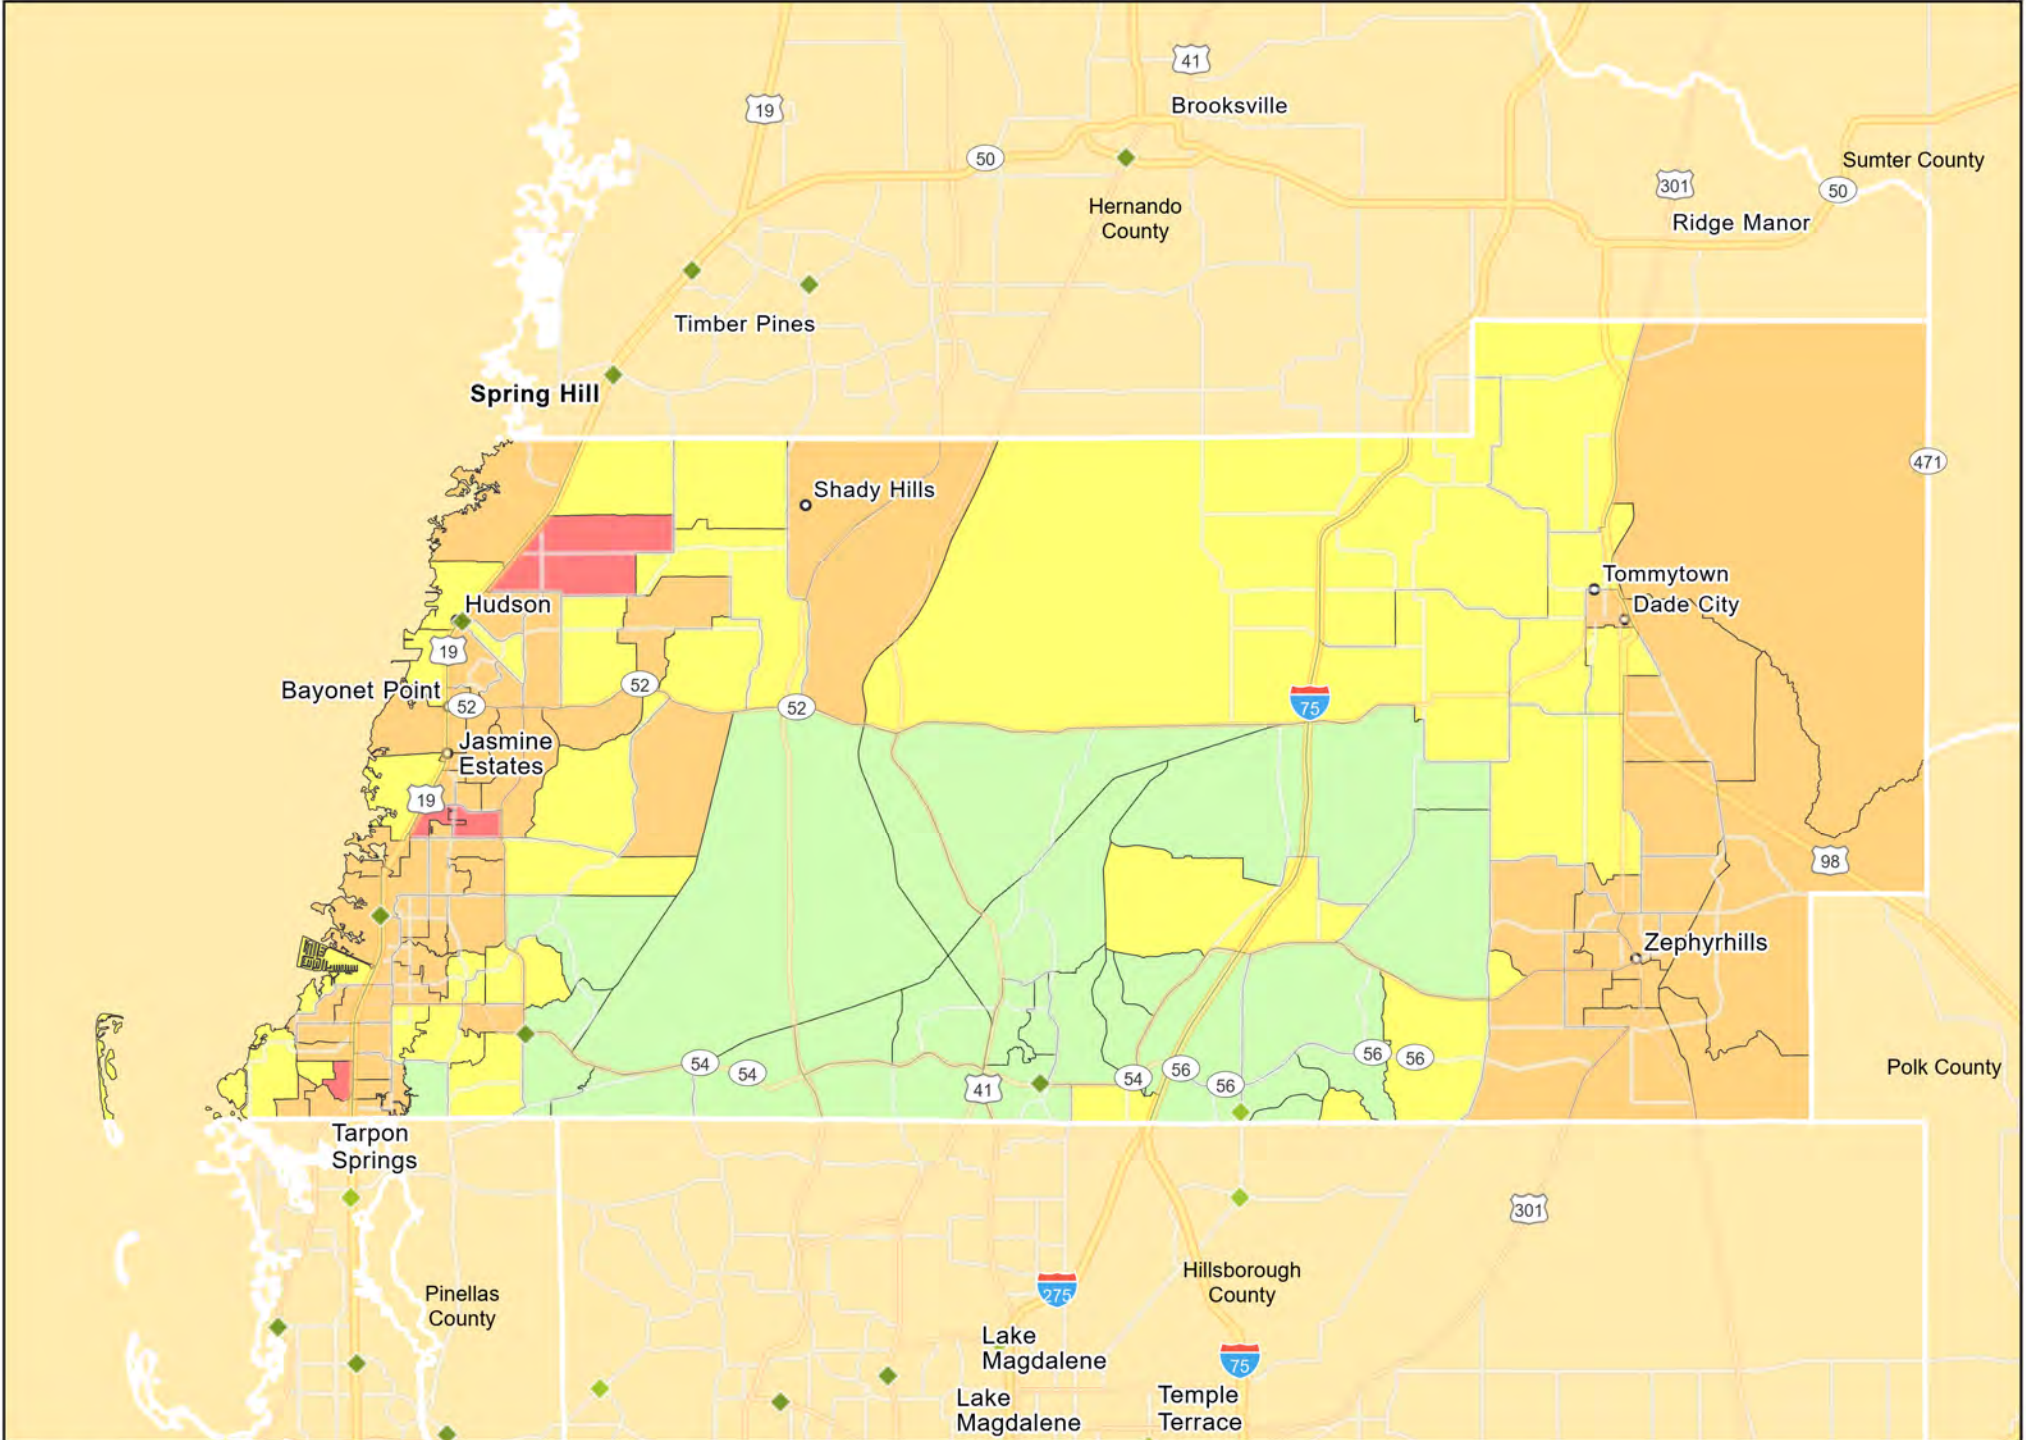

FL19 - Tampa-St. Petersburg-Clearwater
Pasco County