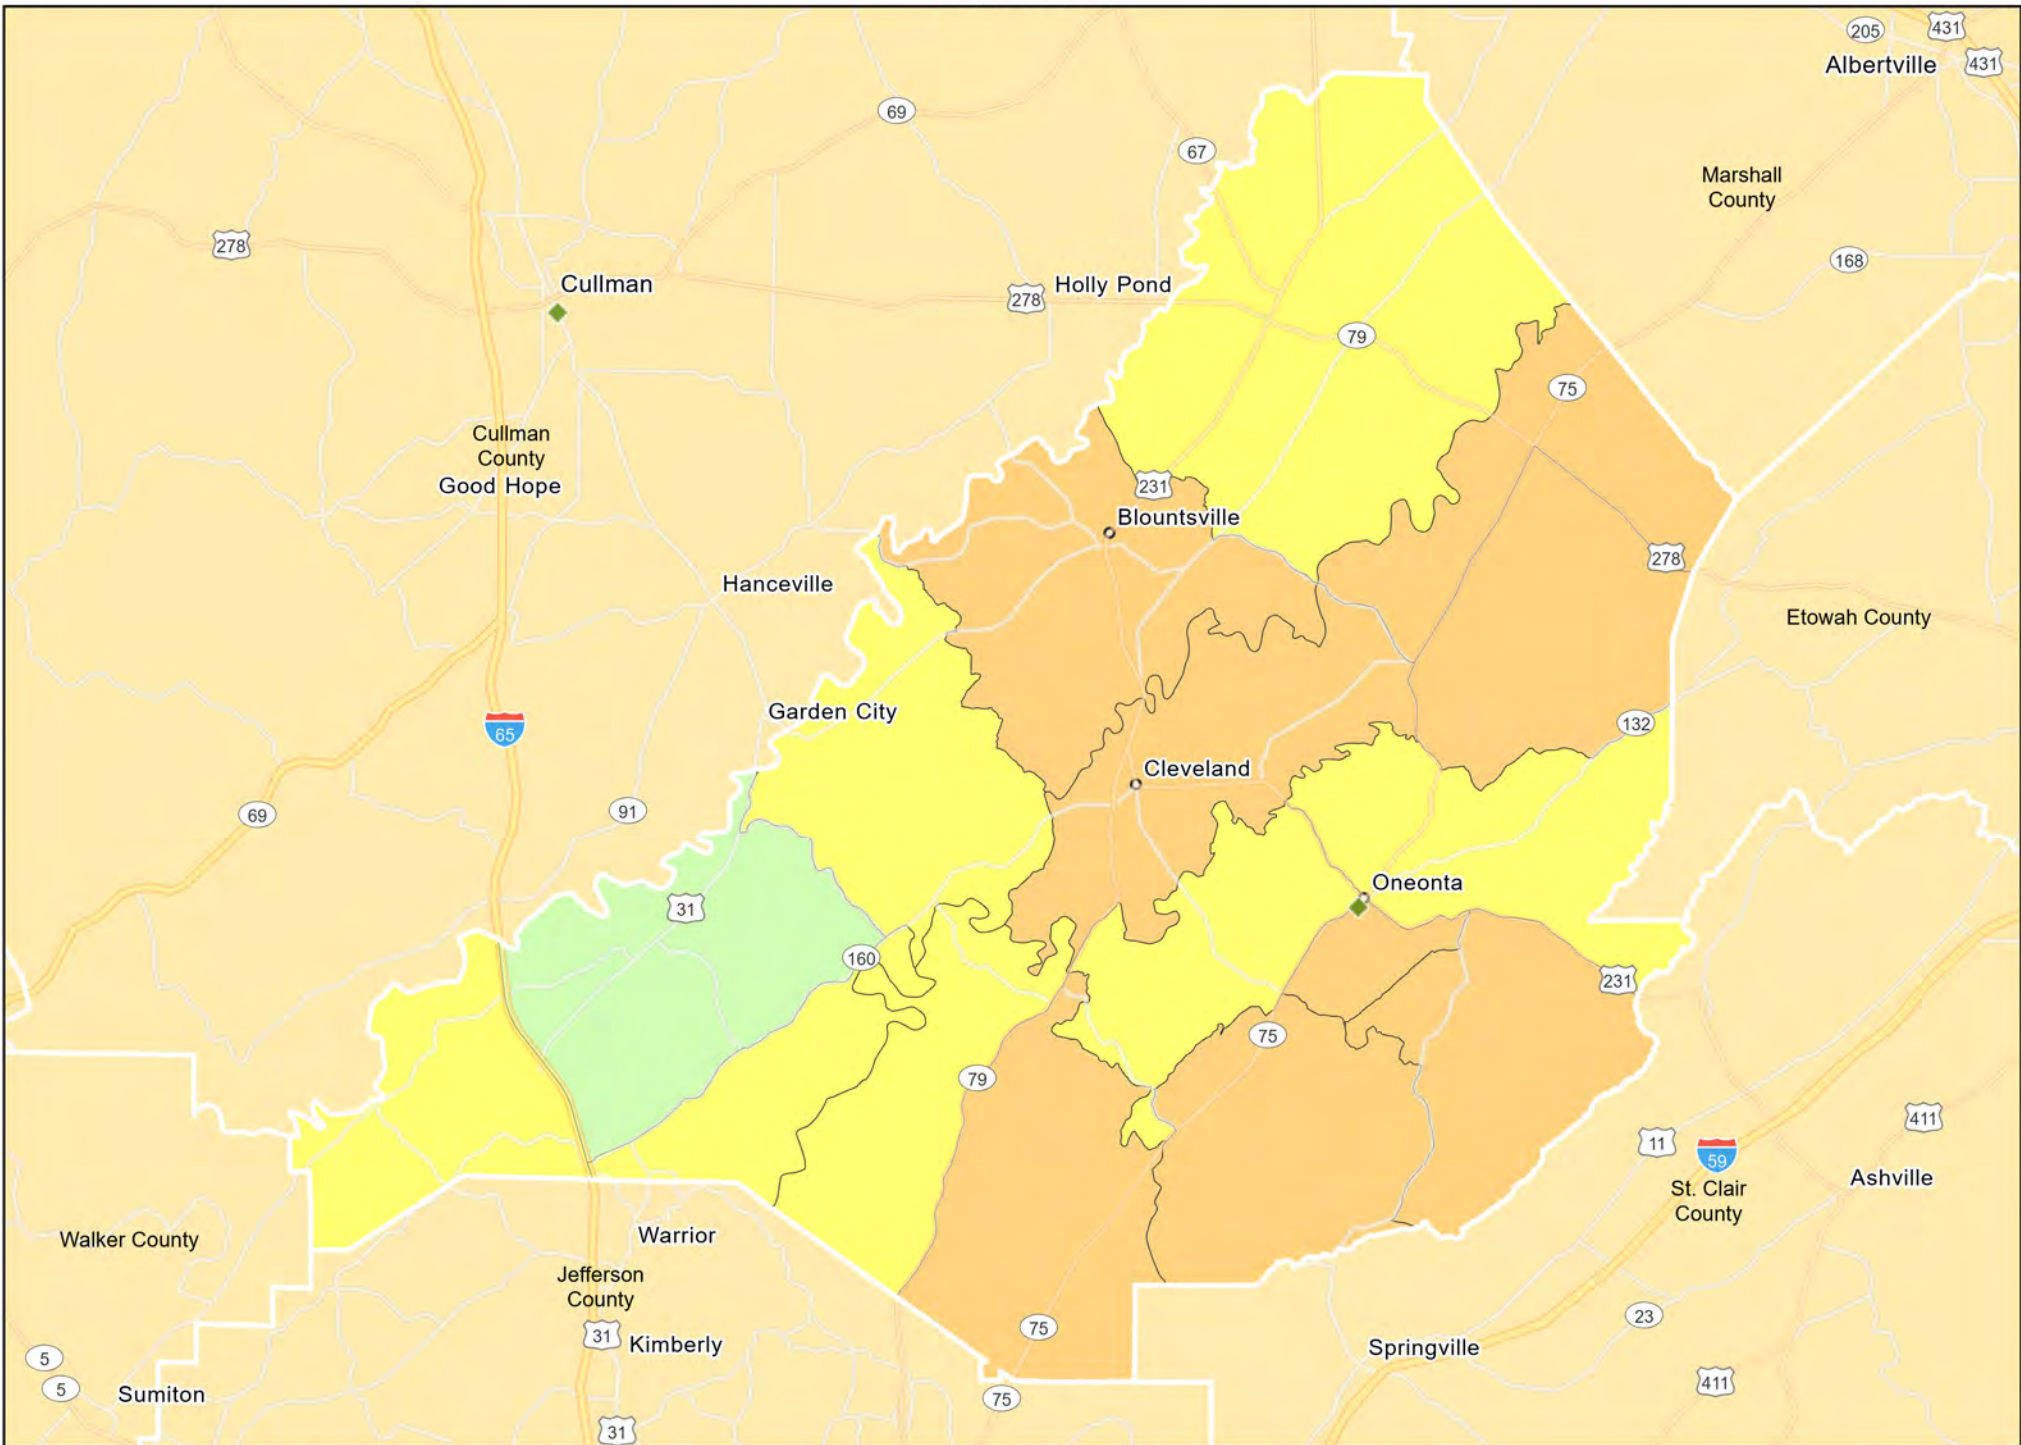

AL03 - Birmingham-Hoover
Blount County