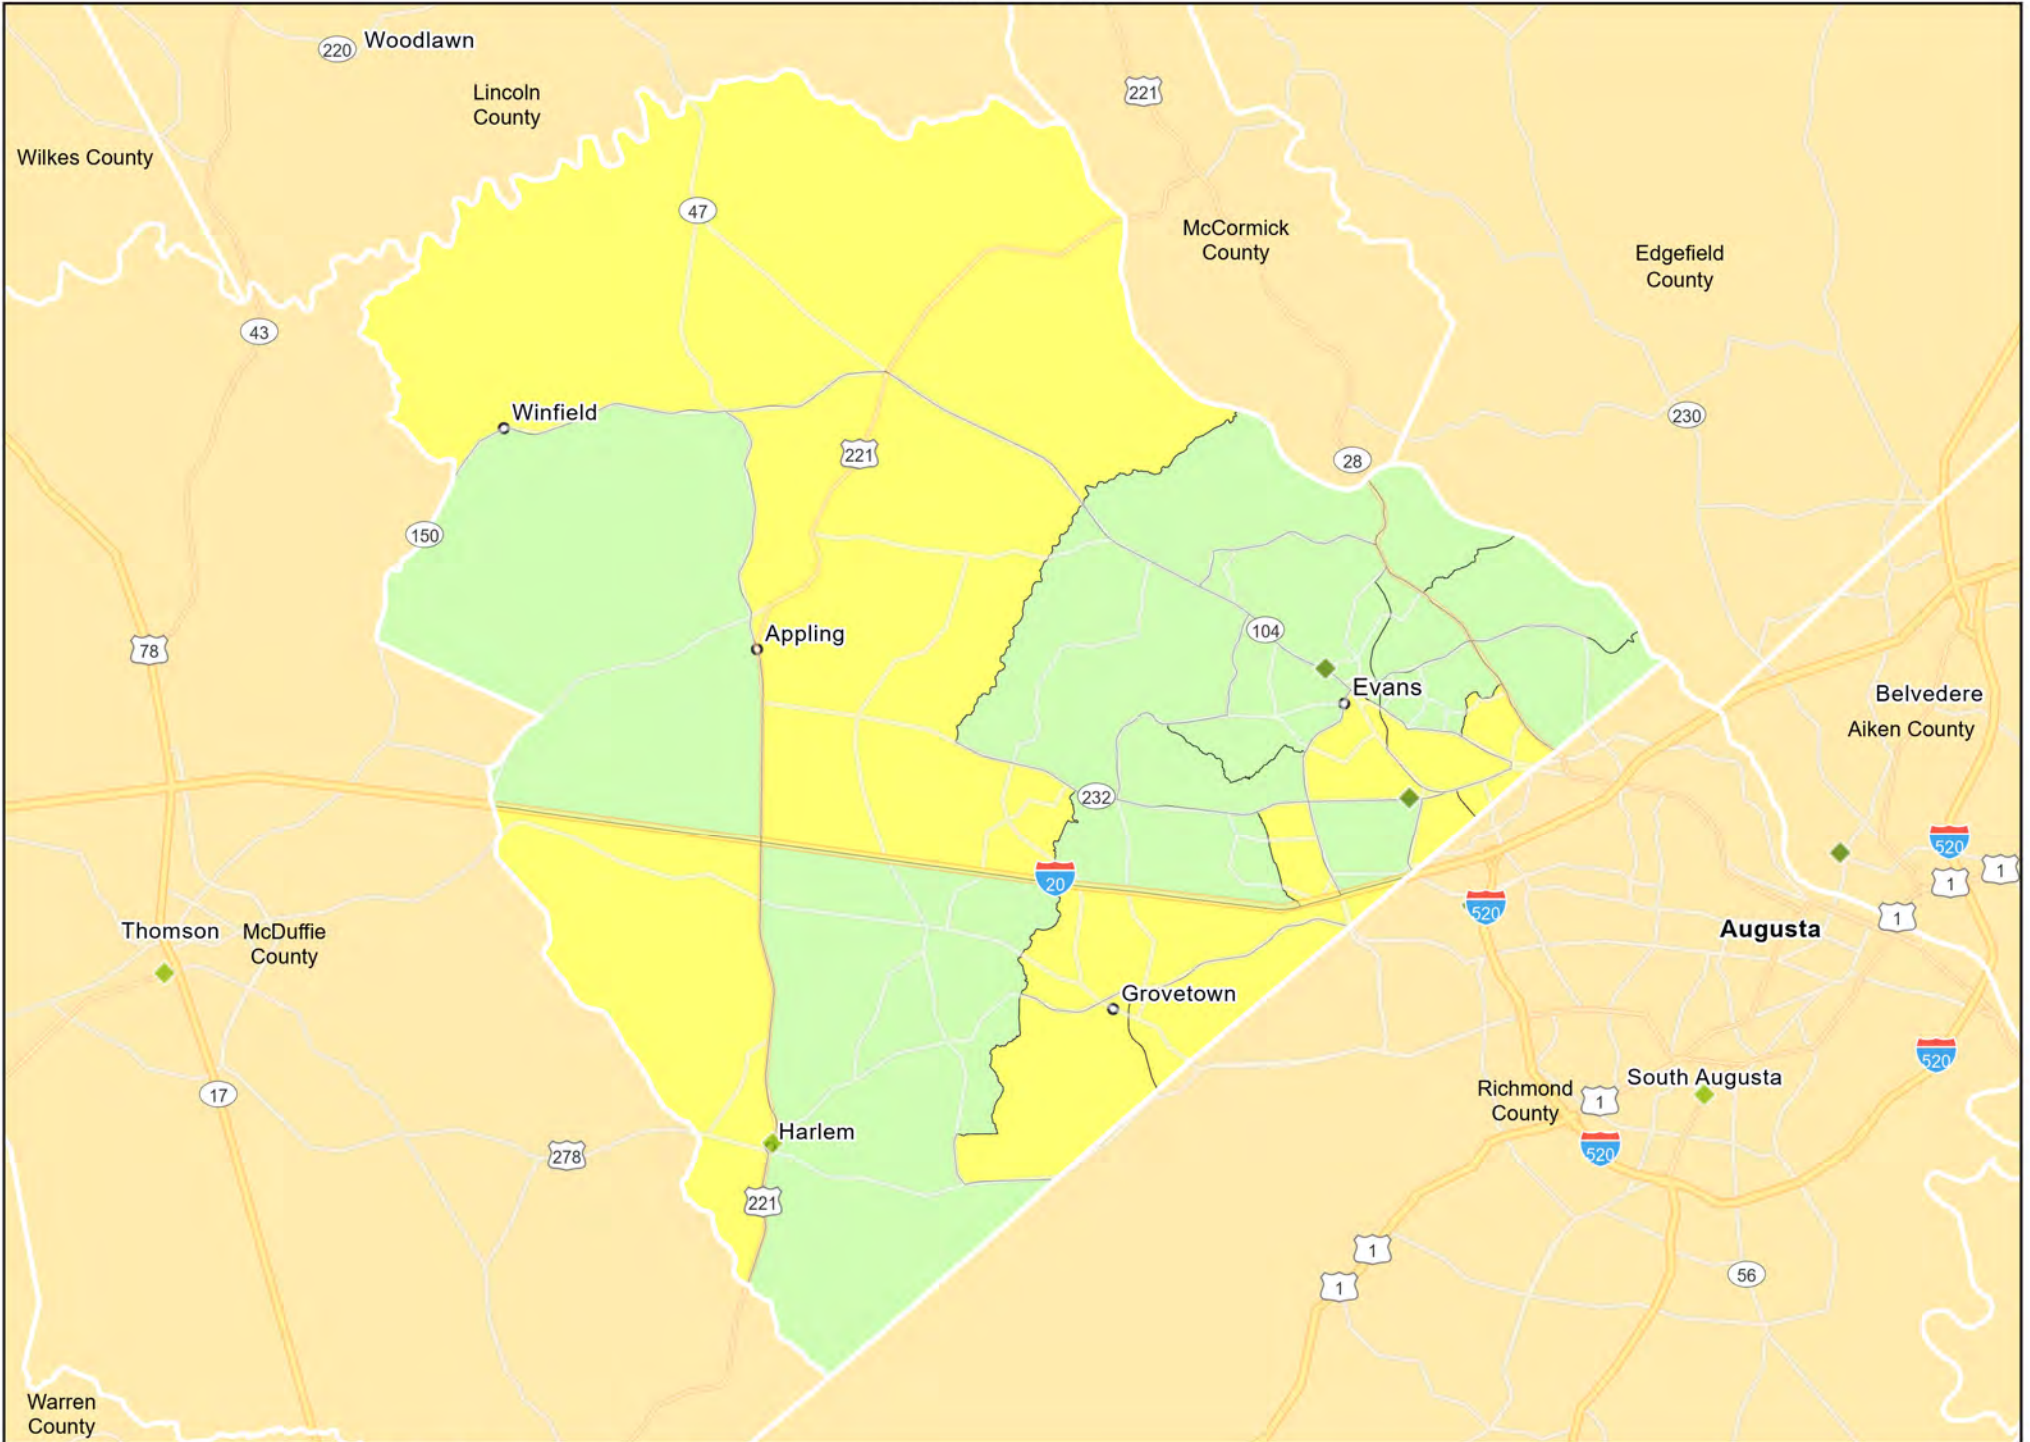

GA04 - Augusta-Richmond Co. (GA-SC)
Columbia County

- Branches
- Tract_Inc_Catg
- Moderate
- Upper
- Low
- Middle
- Income Unknown