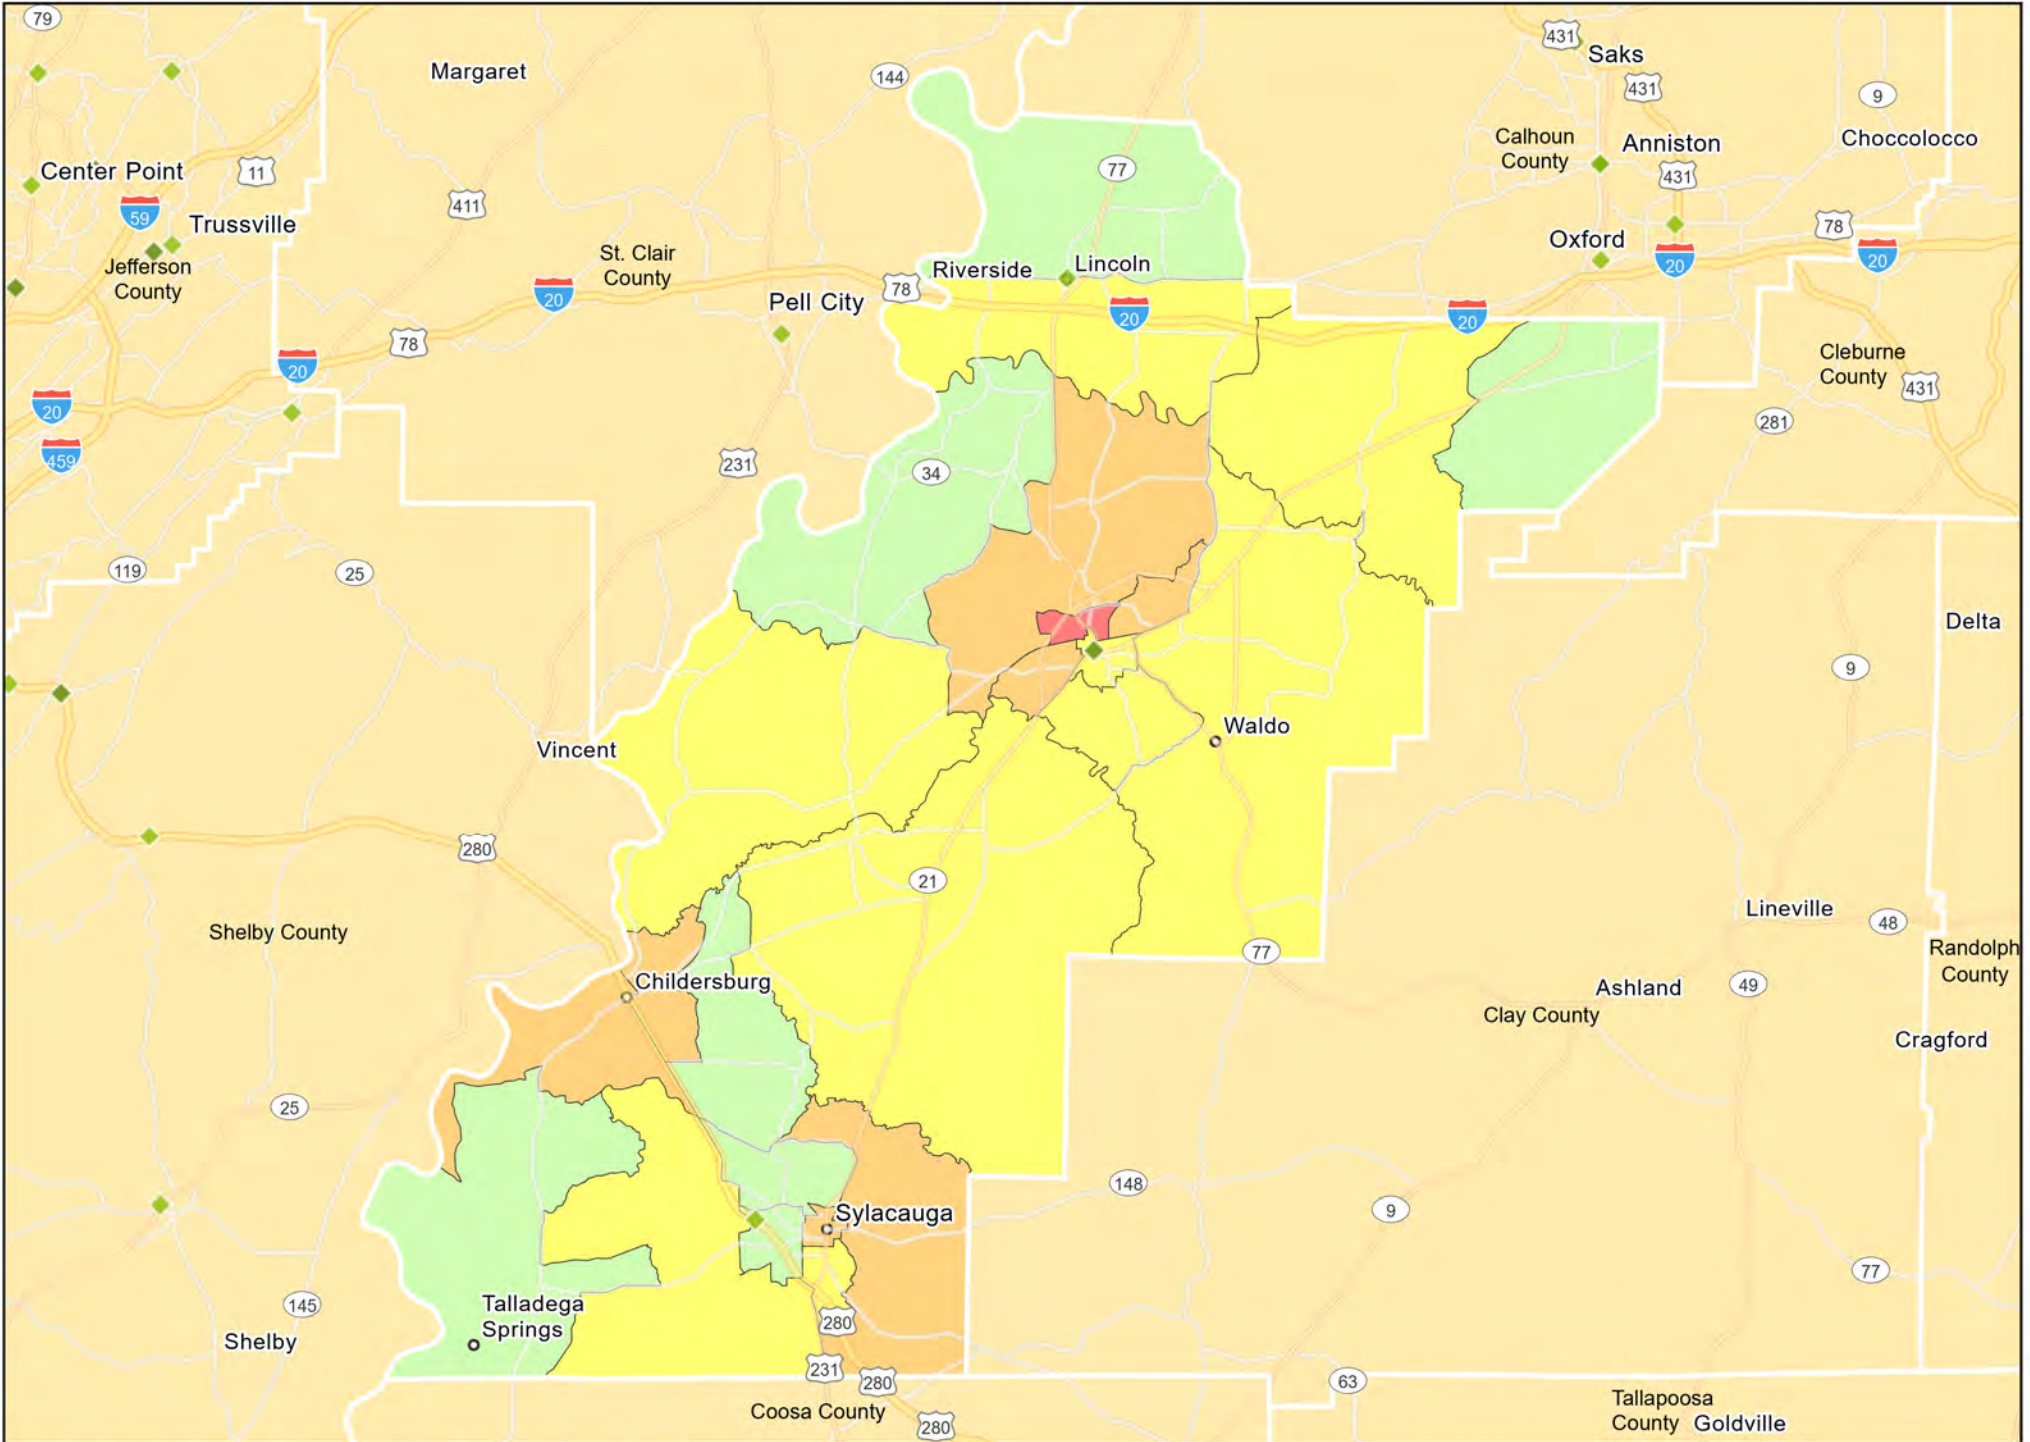

AL16 - South Alabama
Conecuh County

AL16 - South Alabama
Dallas County

AL16 - South Alabama
Pike County

AL17 - Talladega-Tallapoosa Counties
Talladega County

AL17 - Talladega-Tallapoosa Counties
Tallapoosa County