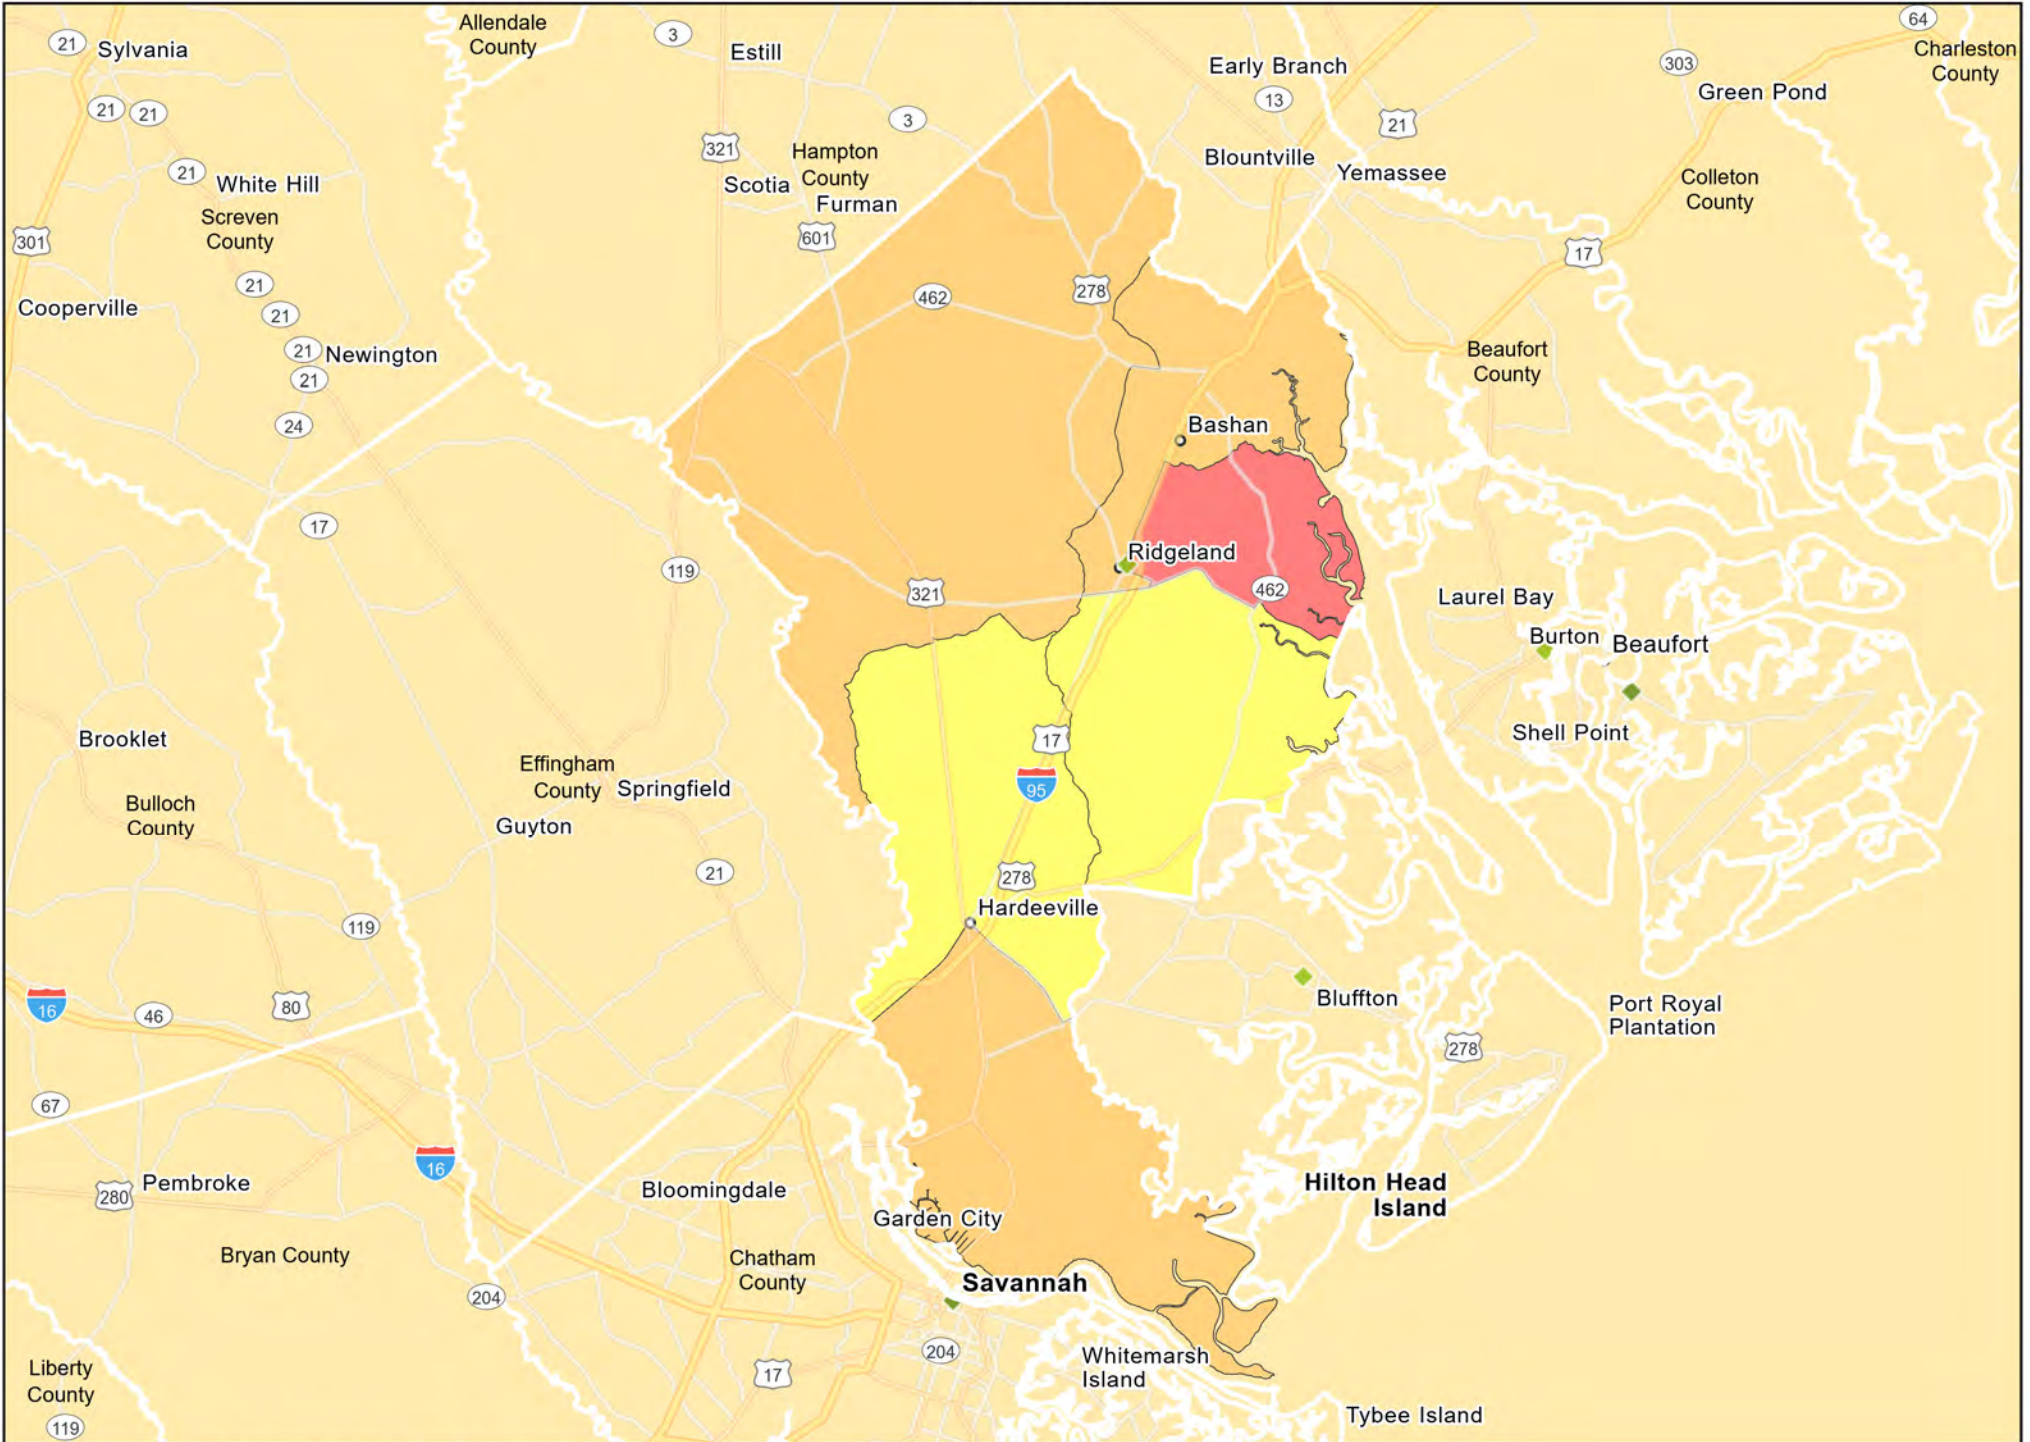

SC04 - Hilton Head Island-Bluffton-Beaufort, SC
Jasper County

- Branches
- Tract_Inc_Catg
  - Moderate
  - Middle
  - Low
  - Upper
  - Income Unknown