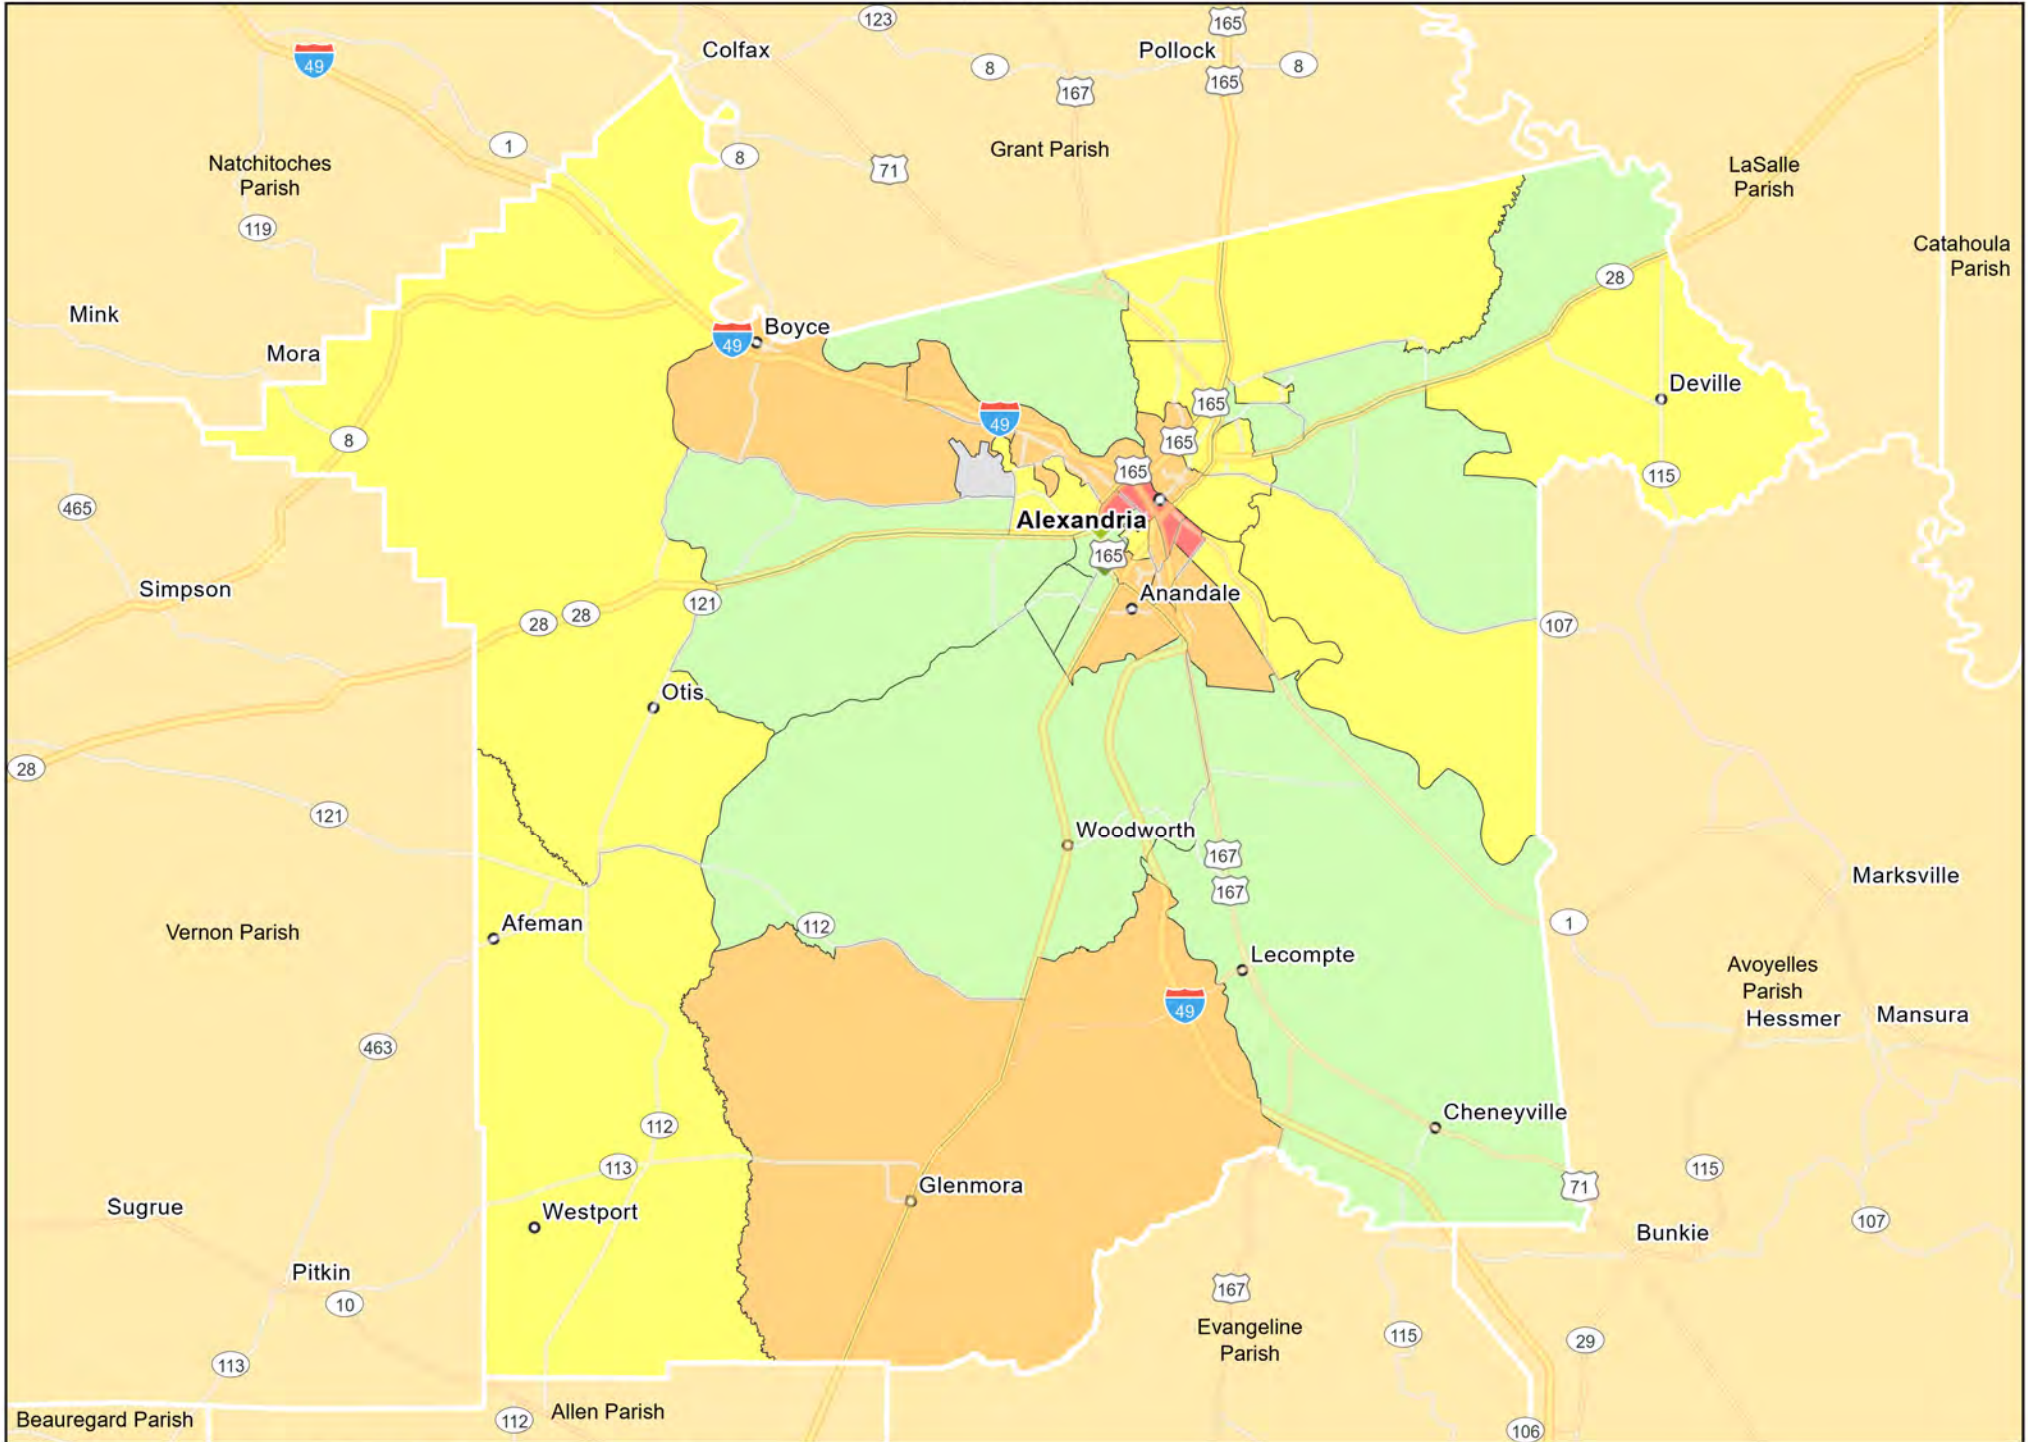

LA01 - Alexandria
Rapides Parish

LA02 - Baton Rouge
Ascension Parish

LA02 - Baton Rouge
East Baton Rouge Parish

LA02 - Baton Rouge
Livingston Parish

LA02 - Baton Rouge
Pointe Coupee Parish

LA02 - Baton Rouge
West Baton Rouge Parish