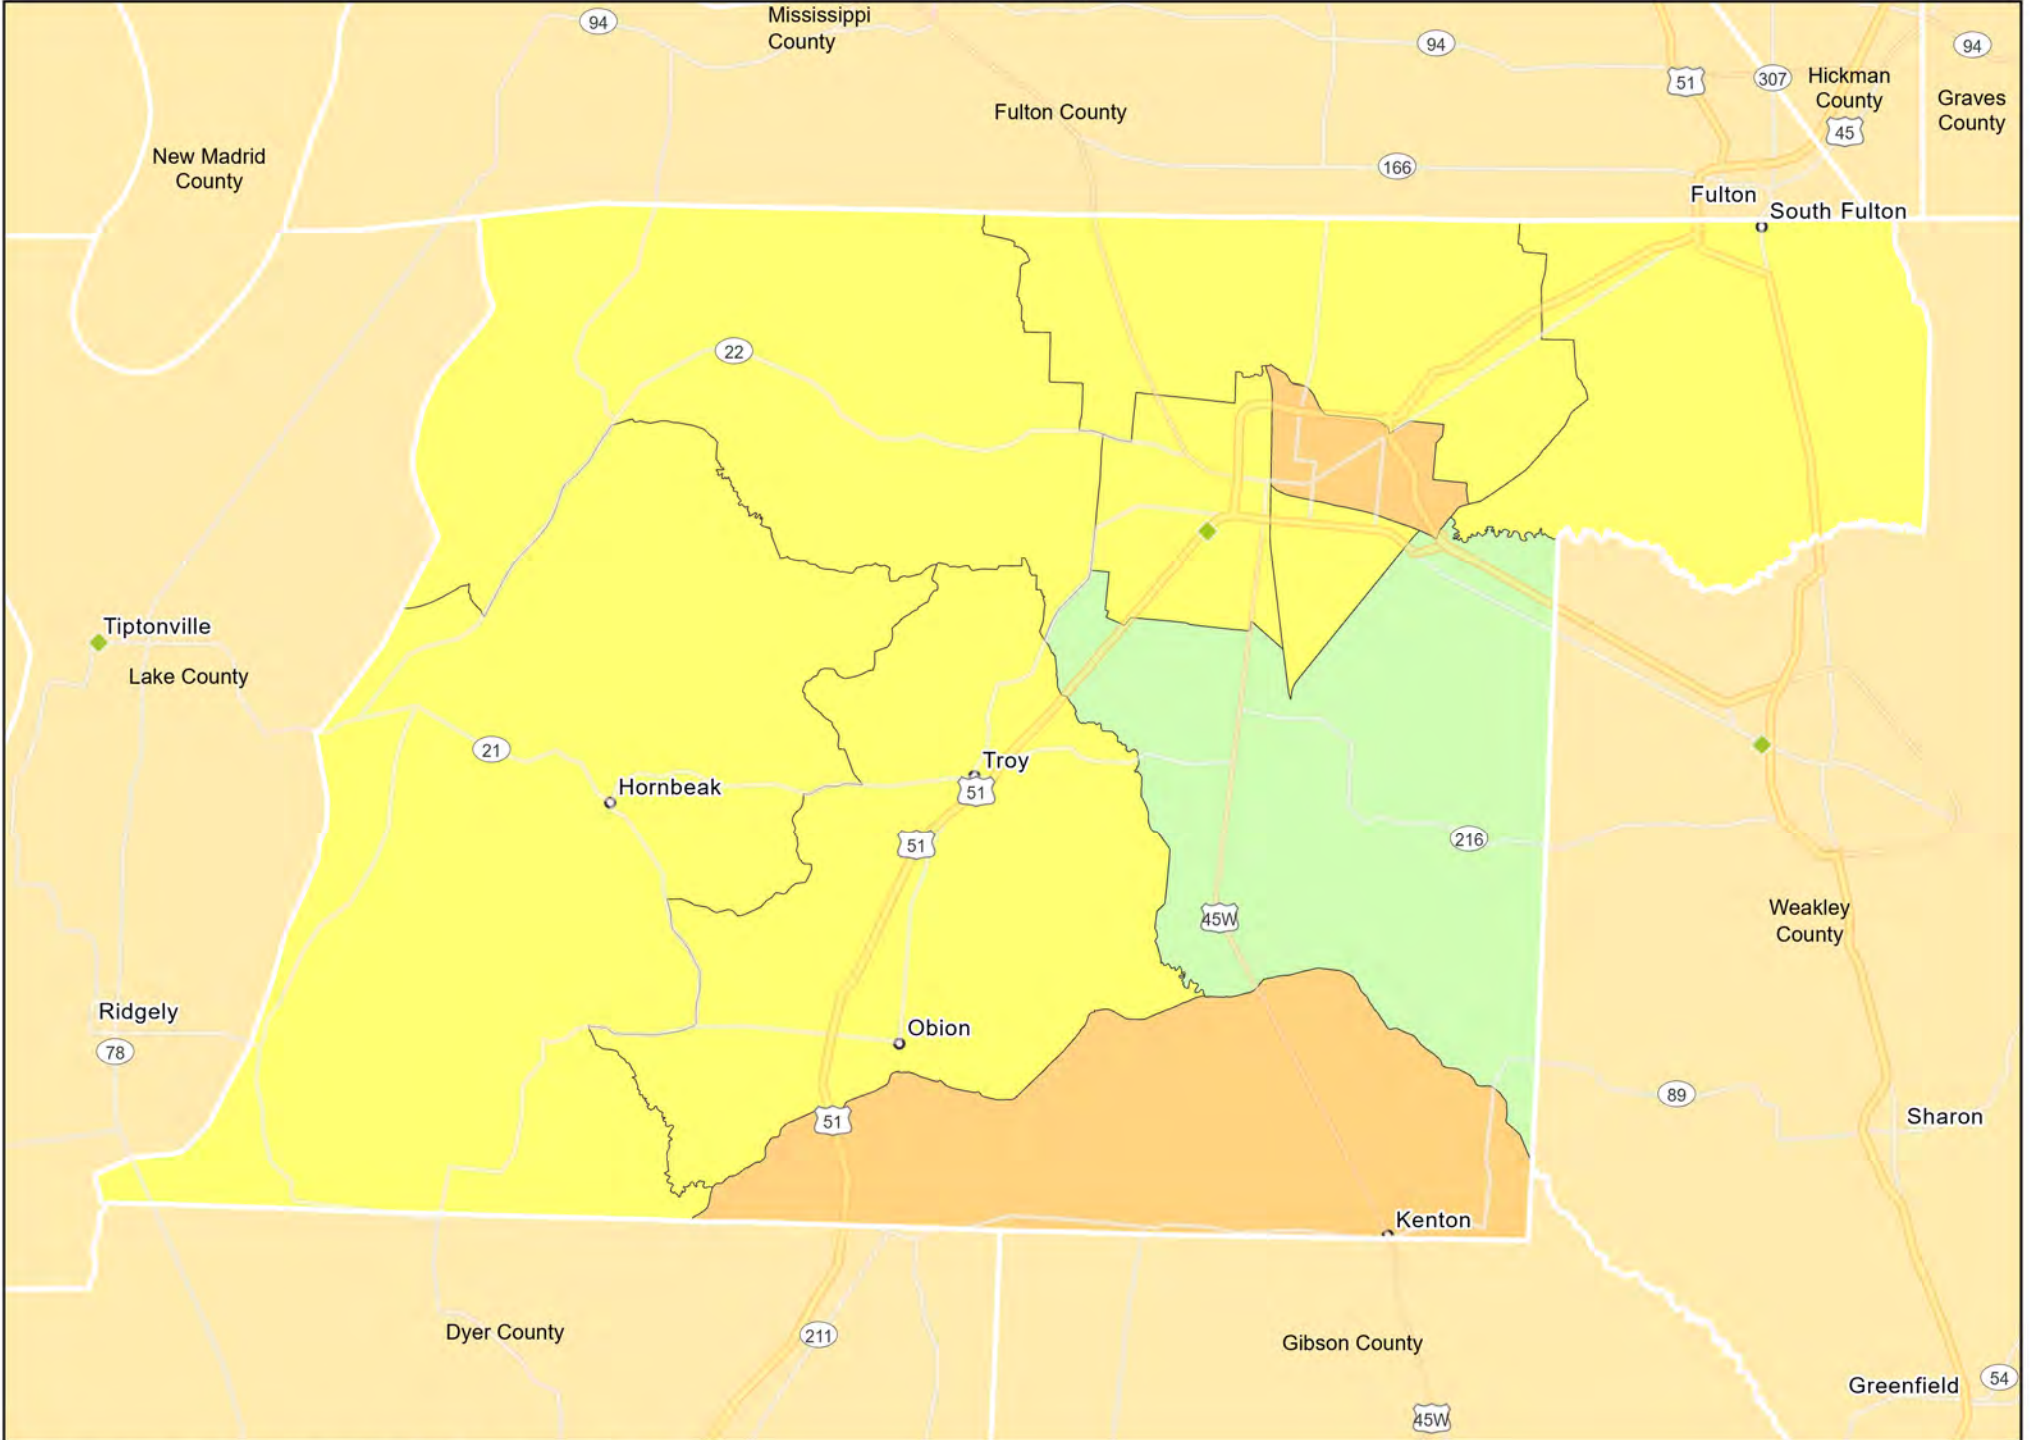

TN13 - Western Tennessee
Obion County

- Branches
- Tract_Inc_Catg
- Low
- Moderate
- Middle
- Upper
- Income Unknown