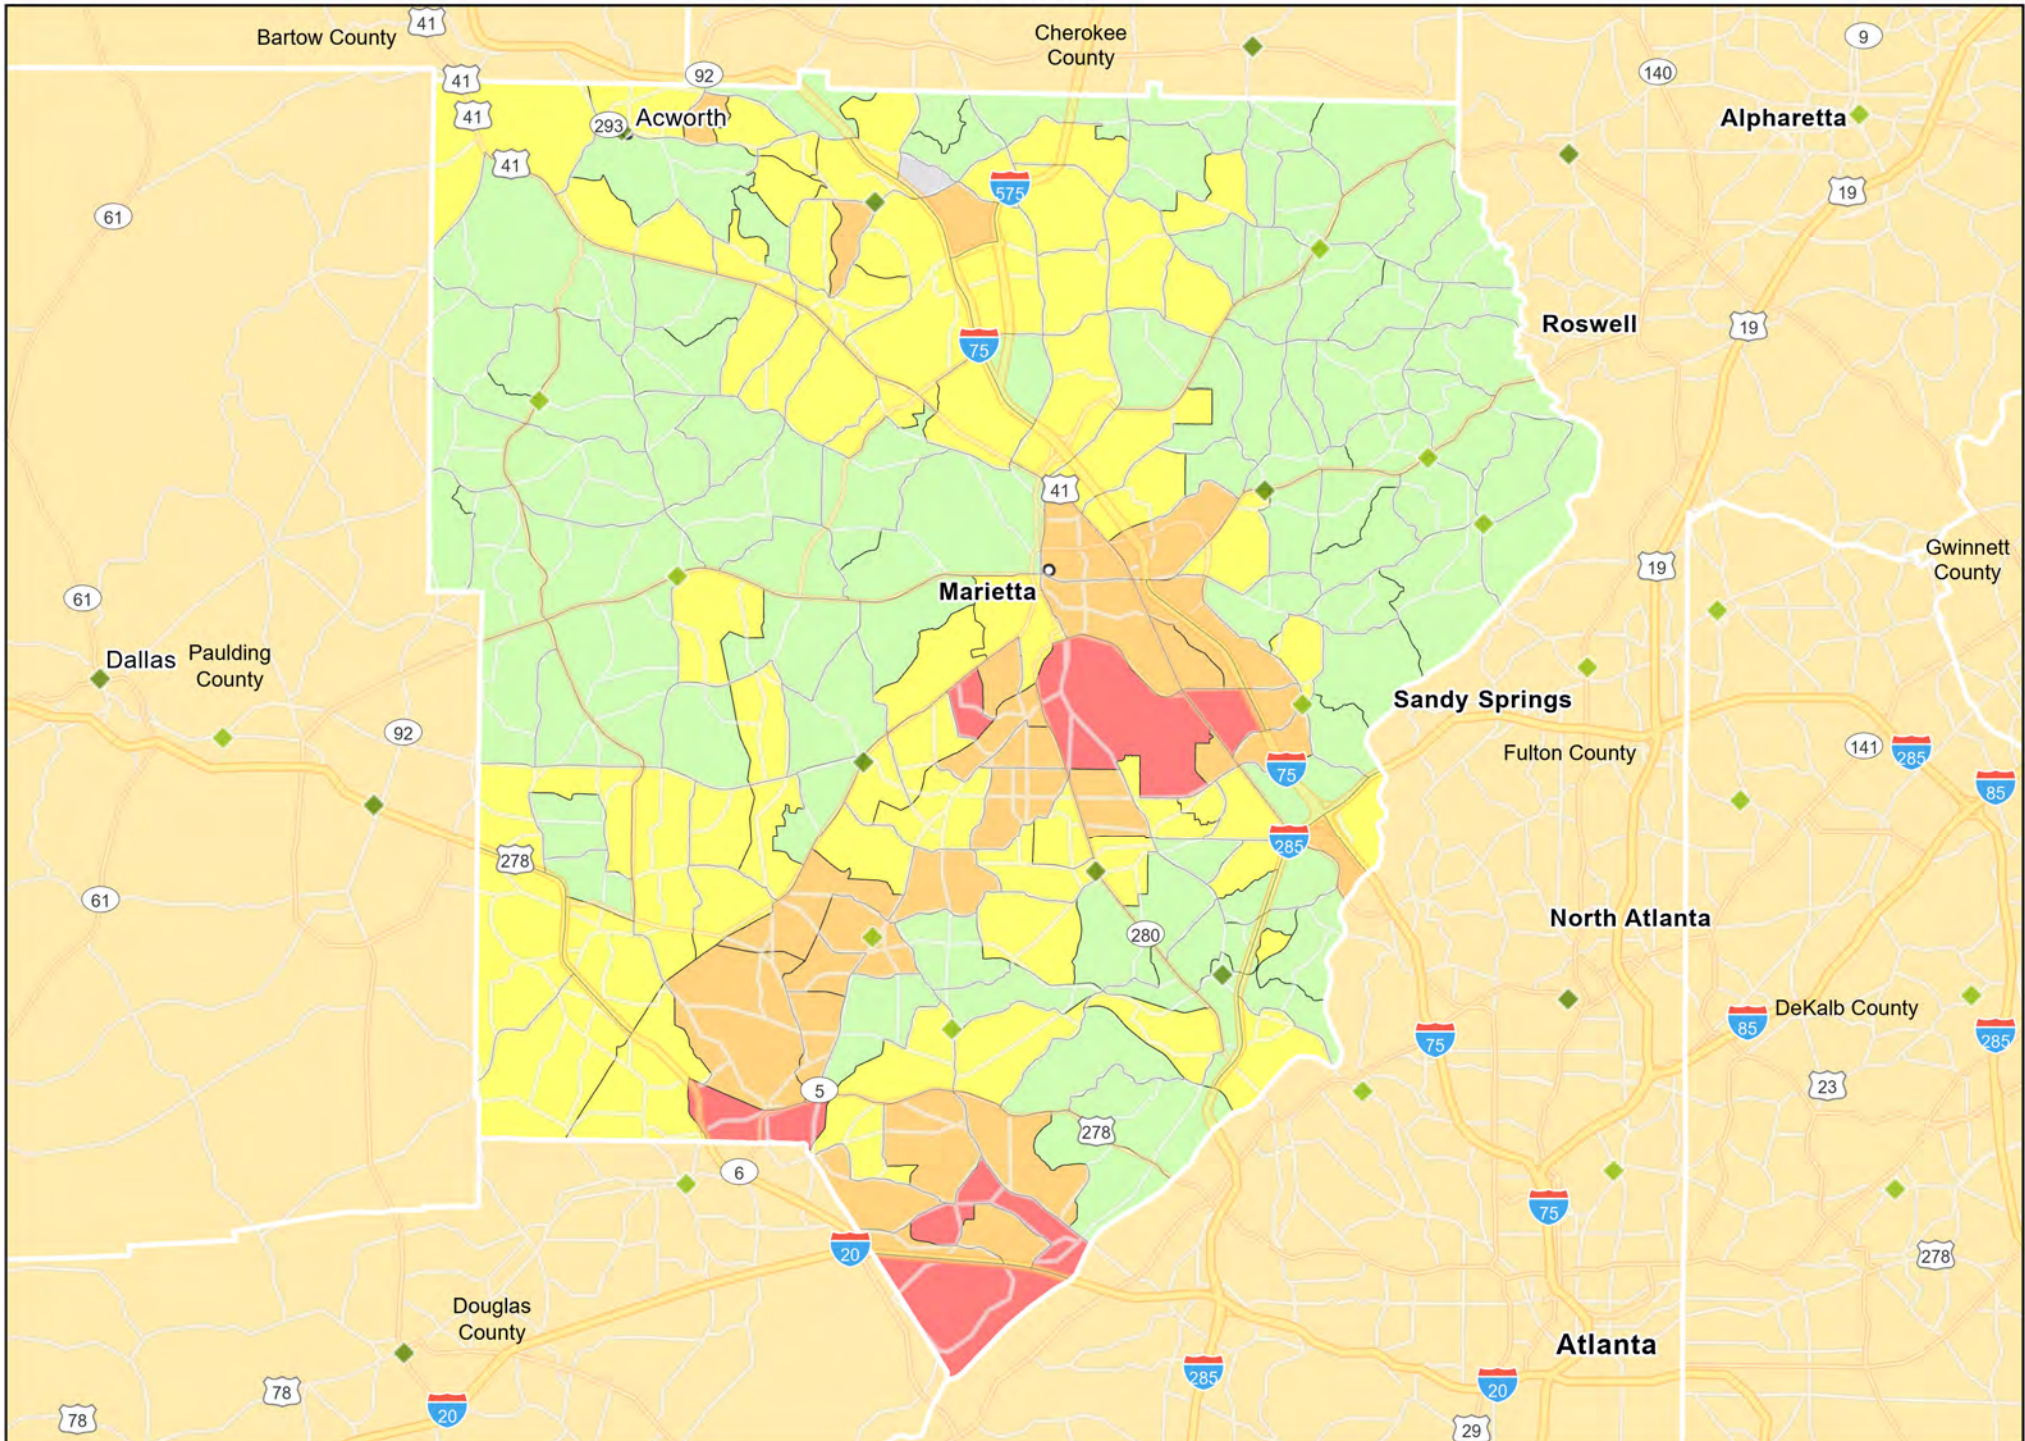

GA03 - Atlanta-Sandy Springs-Roswell
Cherokee County

GA03 - Atlanta-Sandy Springs-Roswell
Clayton County

GA03 - Atlanta-Sandy Springs-Roswell

Cobb County

- Branches
- Tract_Inc_Catg
- Moderate
- Upper
- Low
- Middle
- Income Unknown