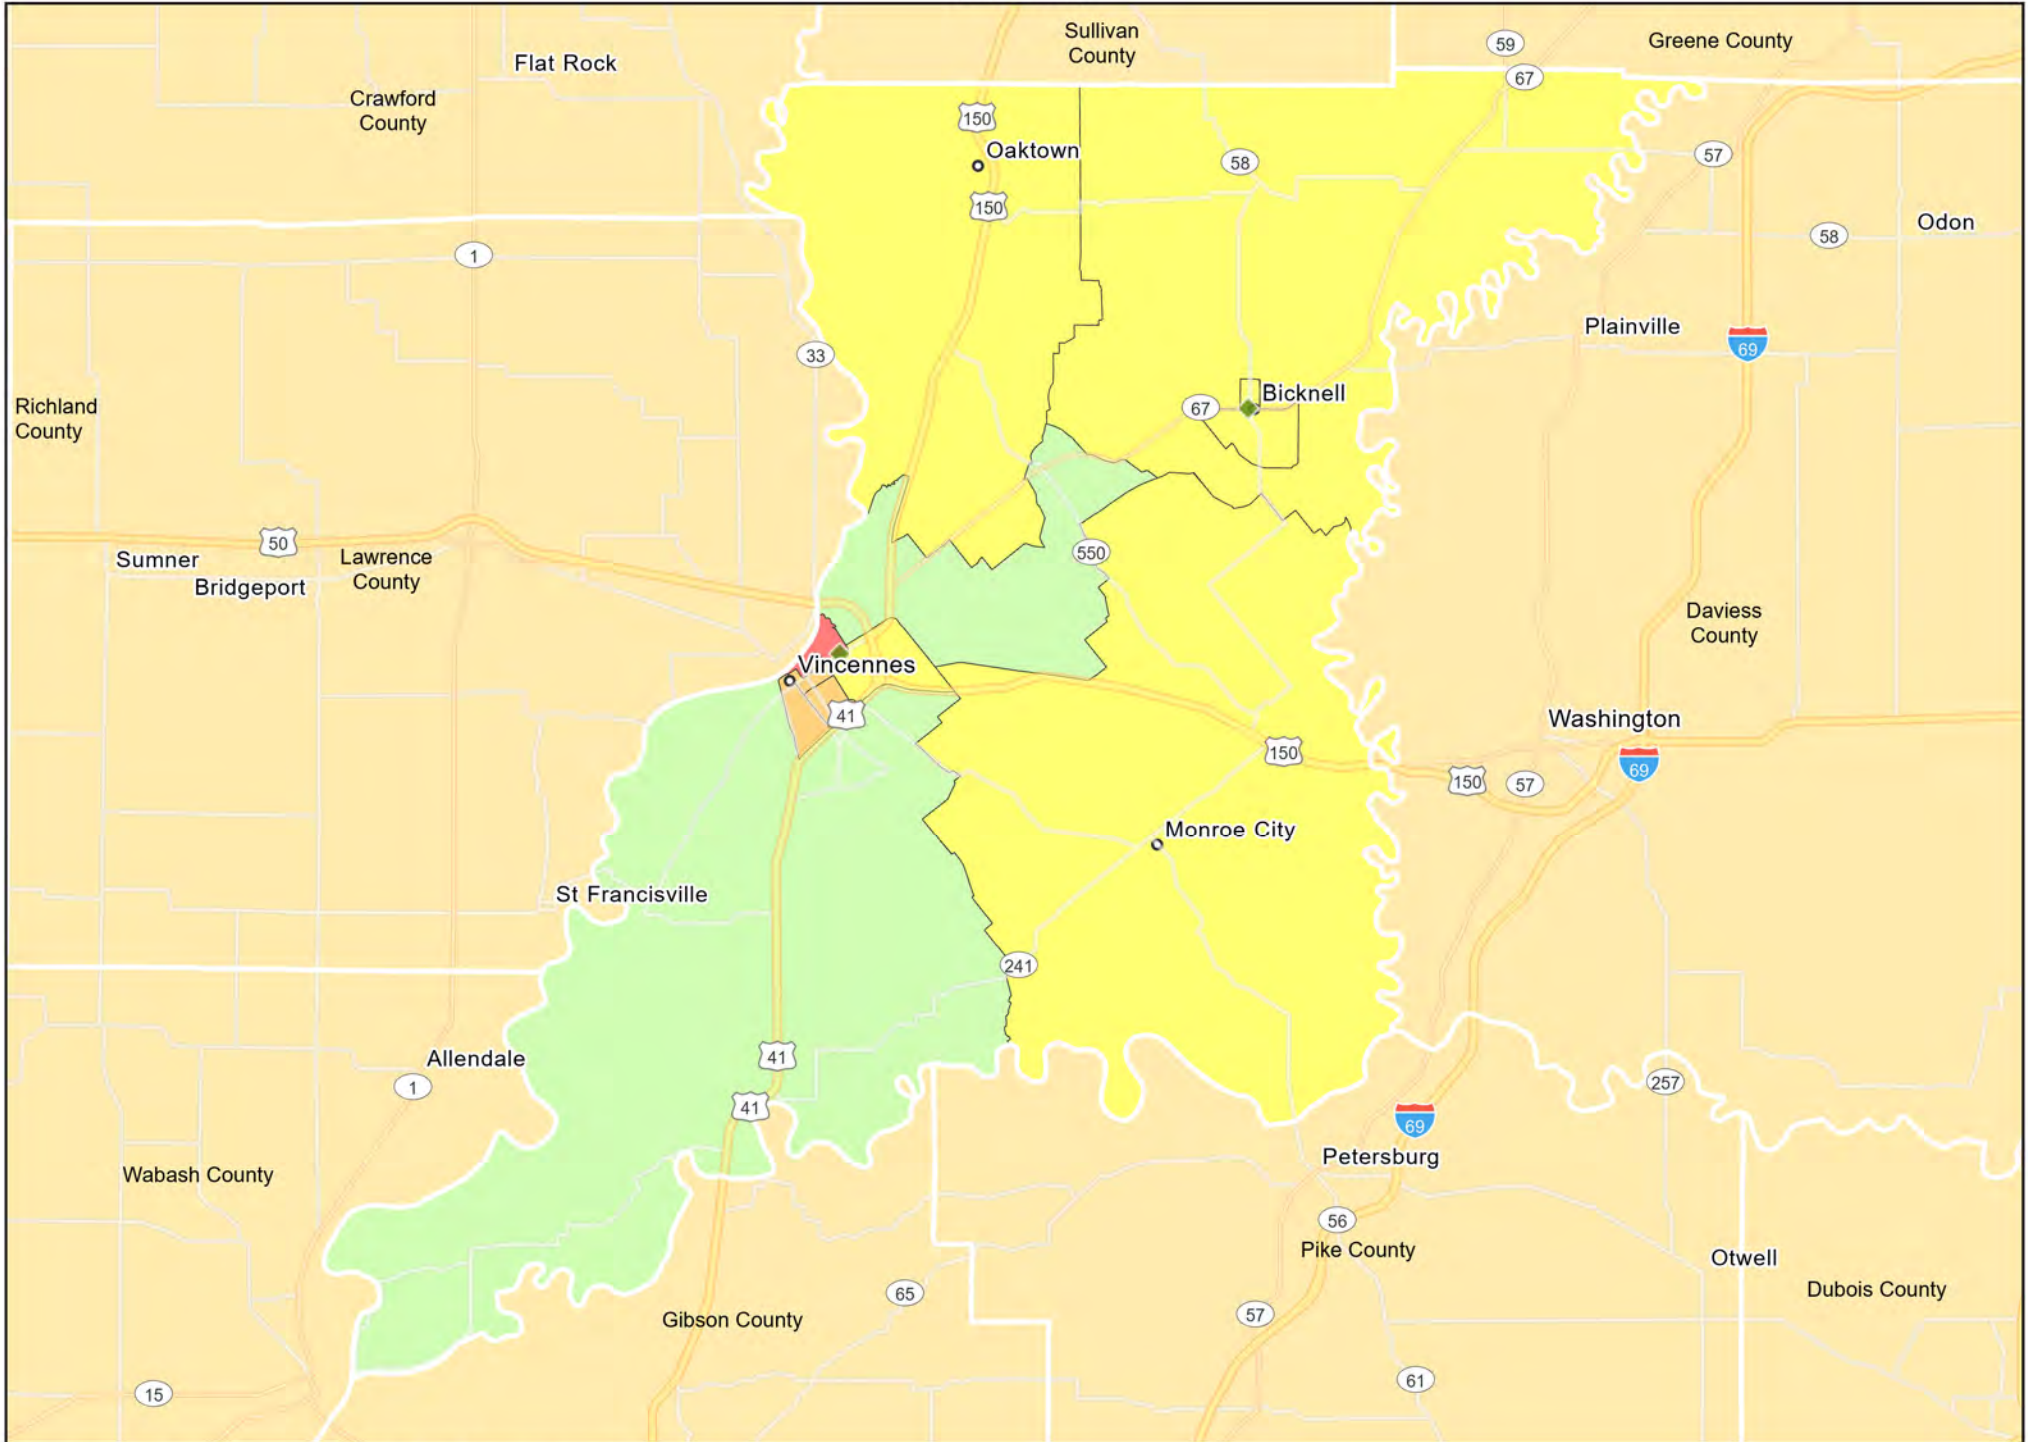

IN09 - Knox- Greene -Gibson Counties

Knox County

- Branches
- Tract_Inc_Catg
- Moderate
- Upper
- Low
- Middle
- Income Unknown