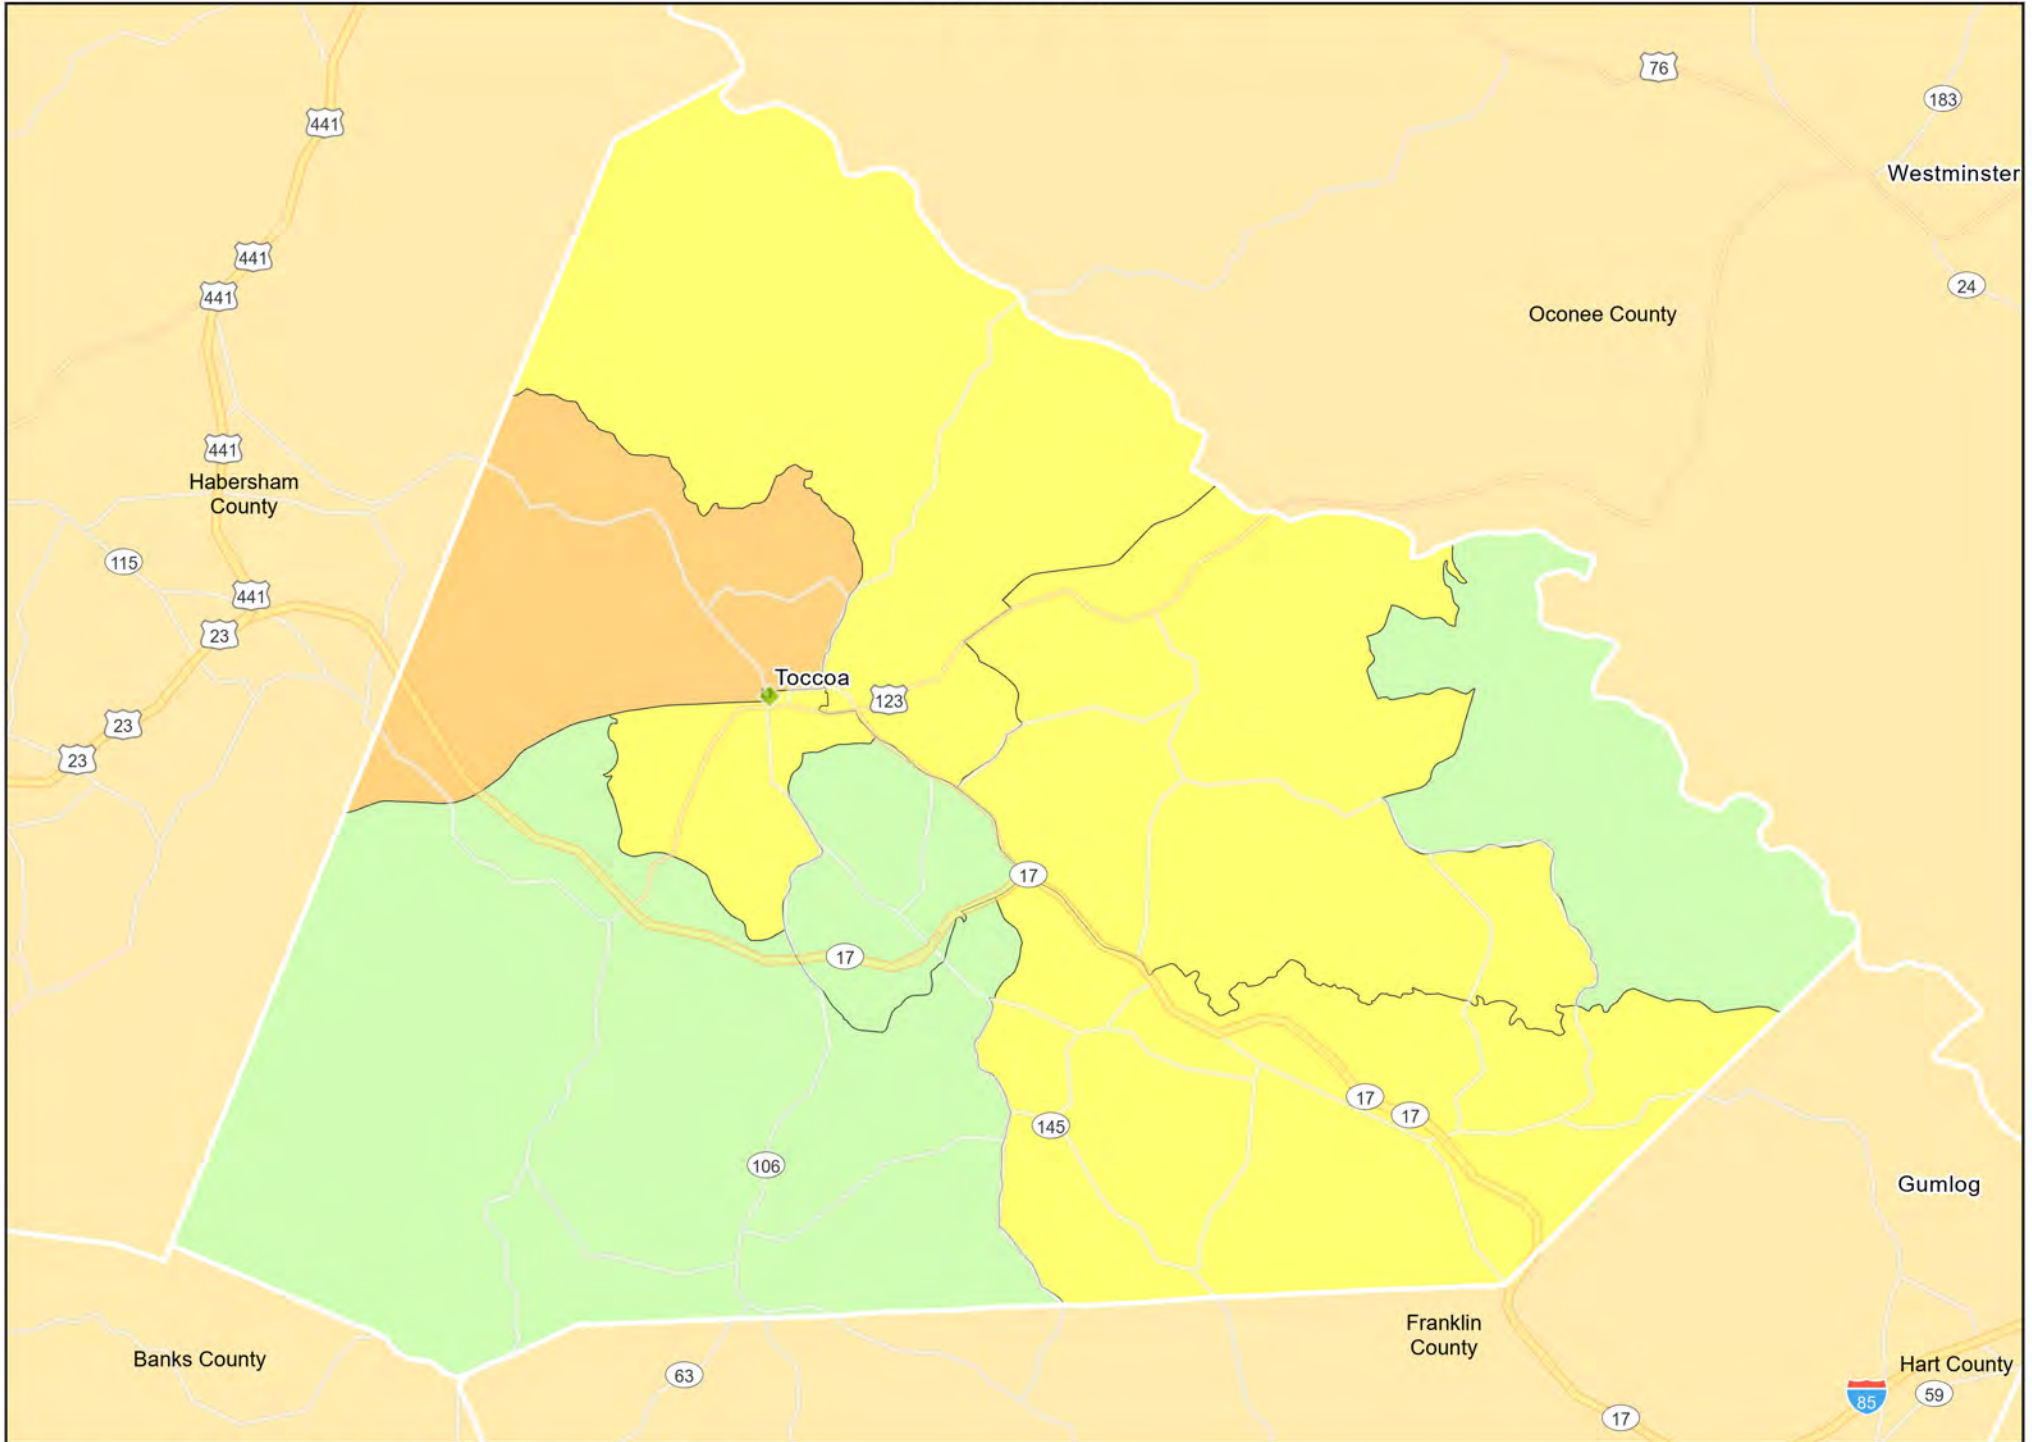

GA12 - Northeast Georgia
Banks County

GA12 - Northeast Georgia
Habersham County

GA12 - Northeast Georgia
Jackson County

GA12 - Northeast Georgia
Rabun County

GA12 - Northeast Georgia
Stephens County

GA12 - Northeast Georgia
White County