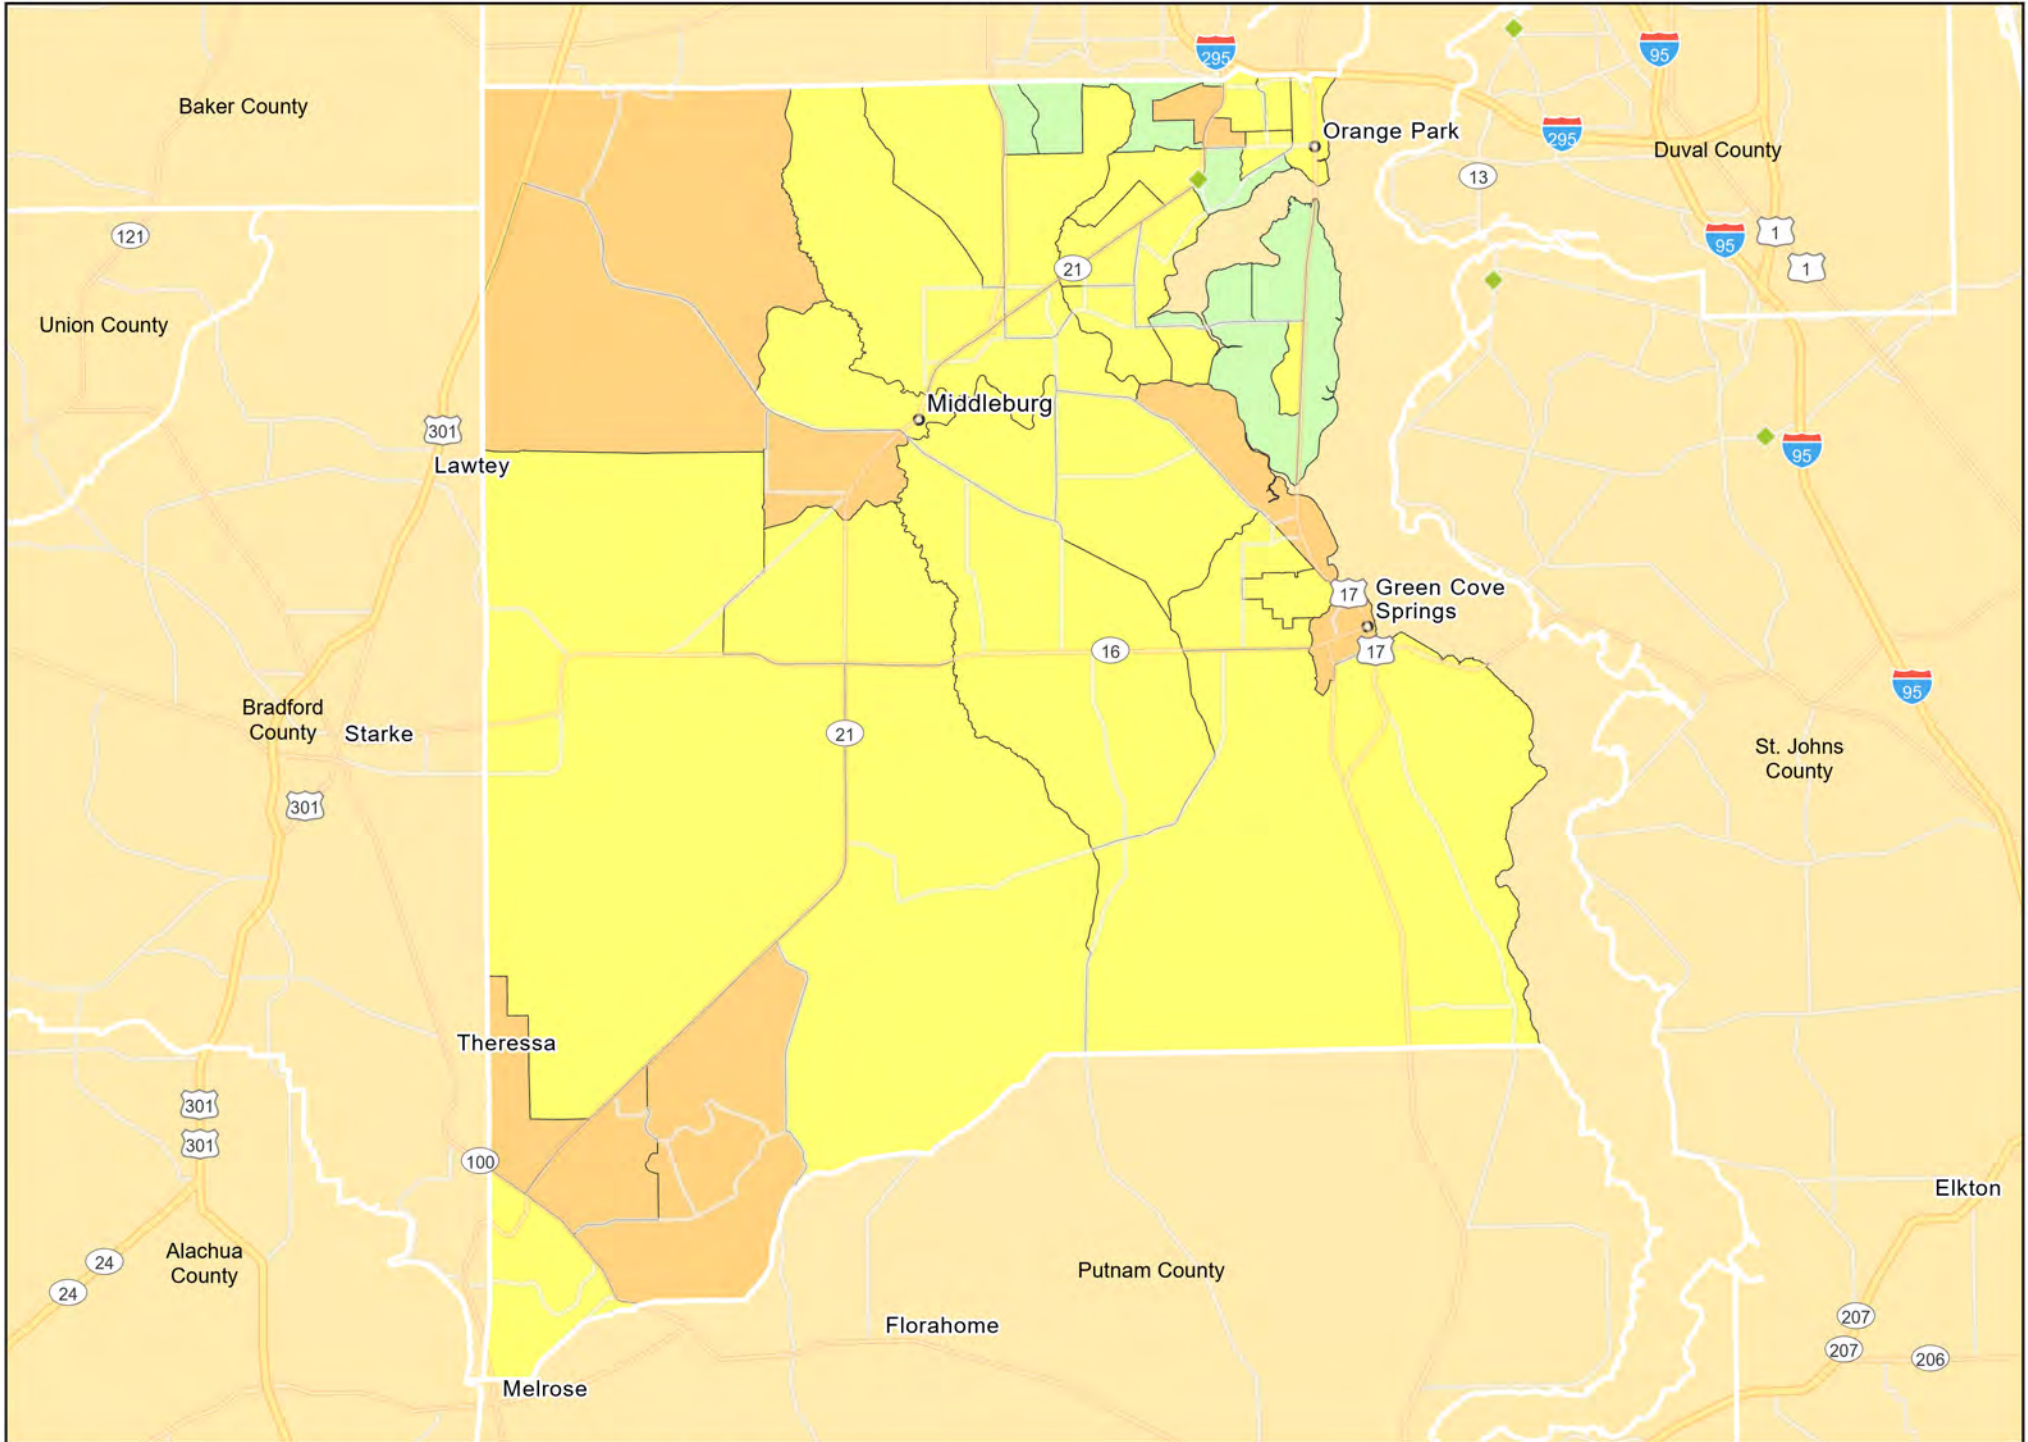

FL07 - Jacksonville
Clay County