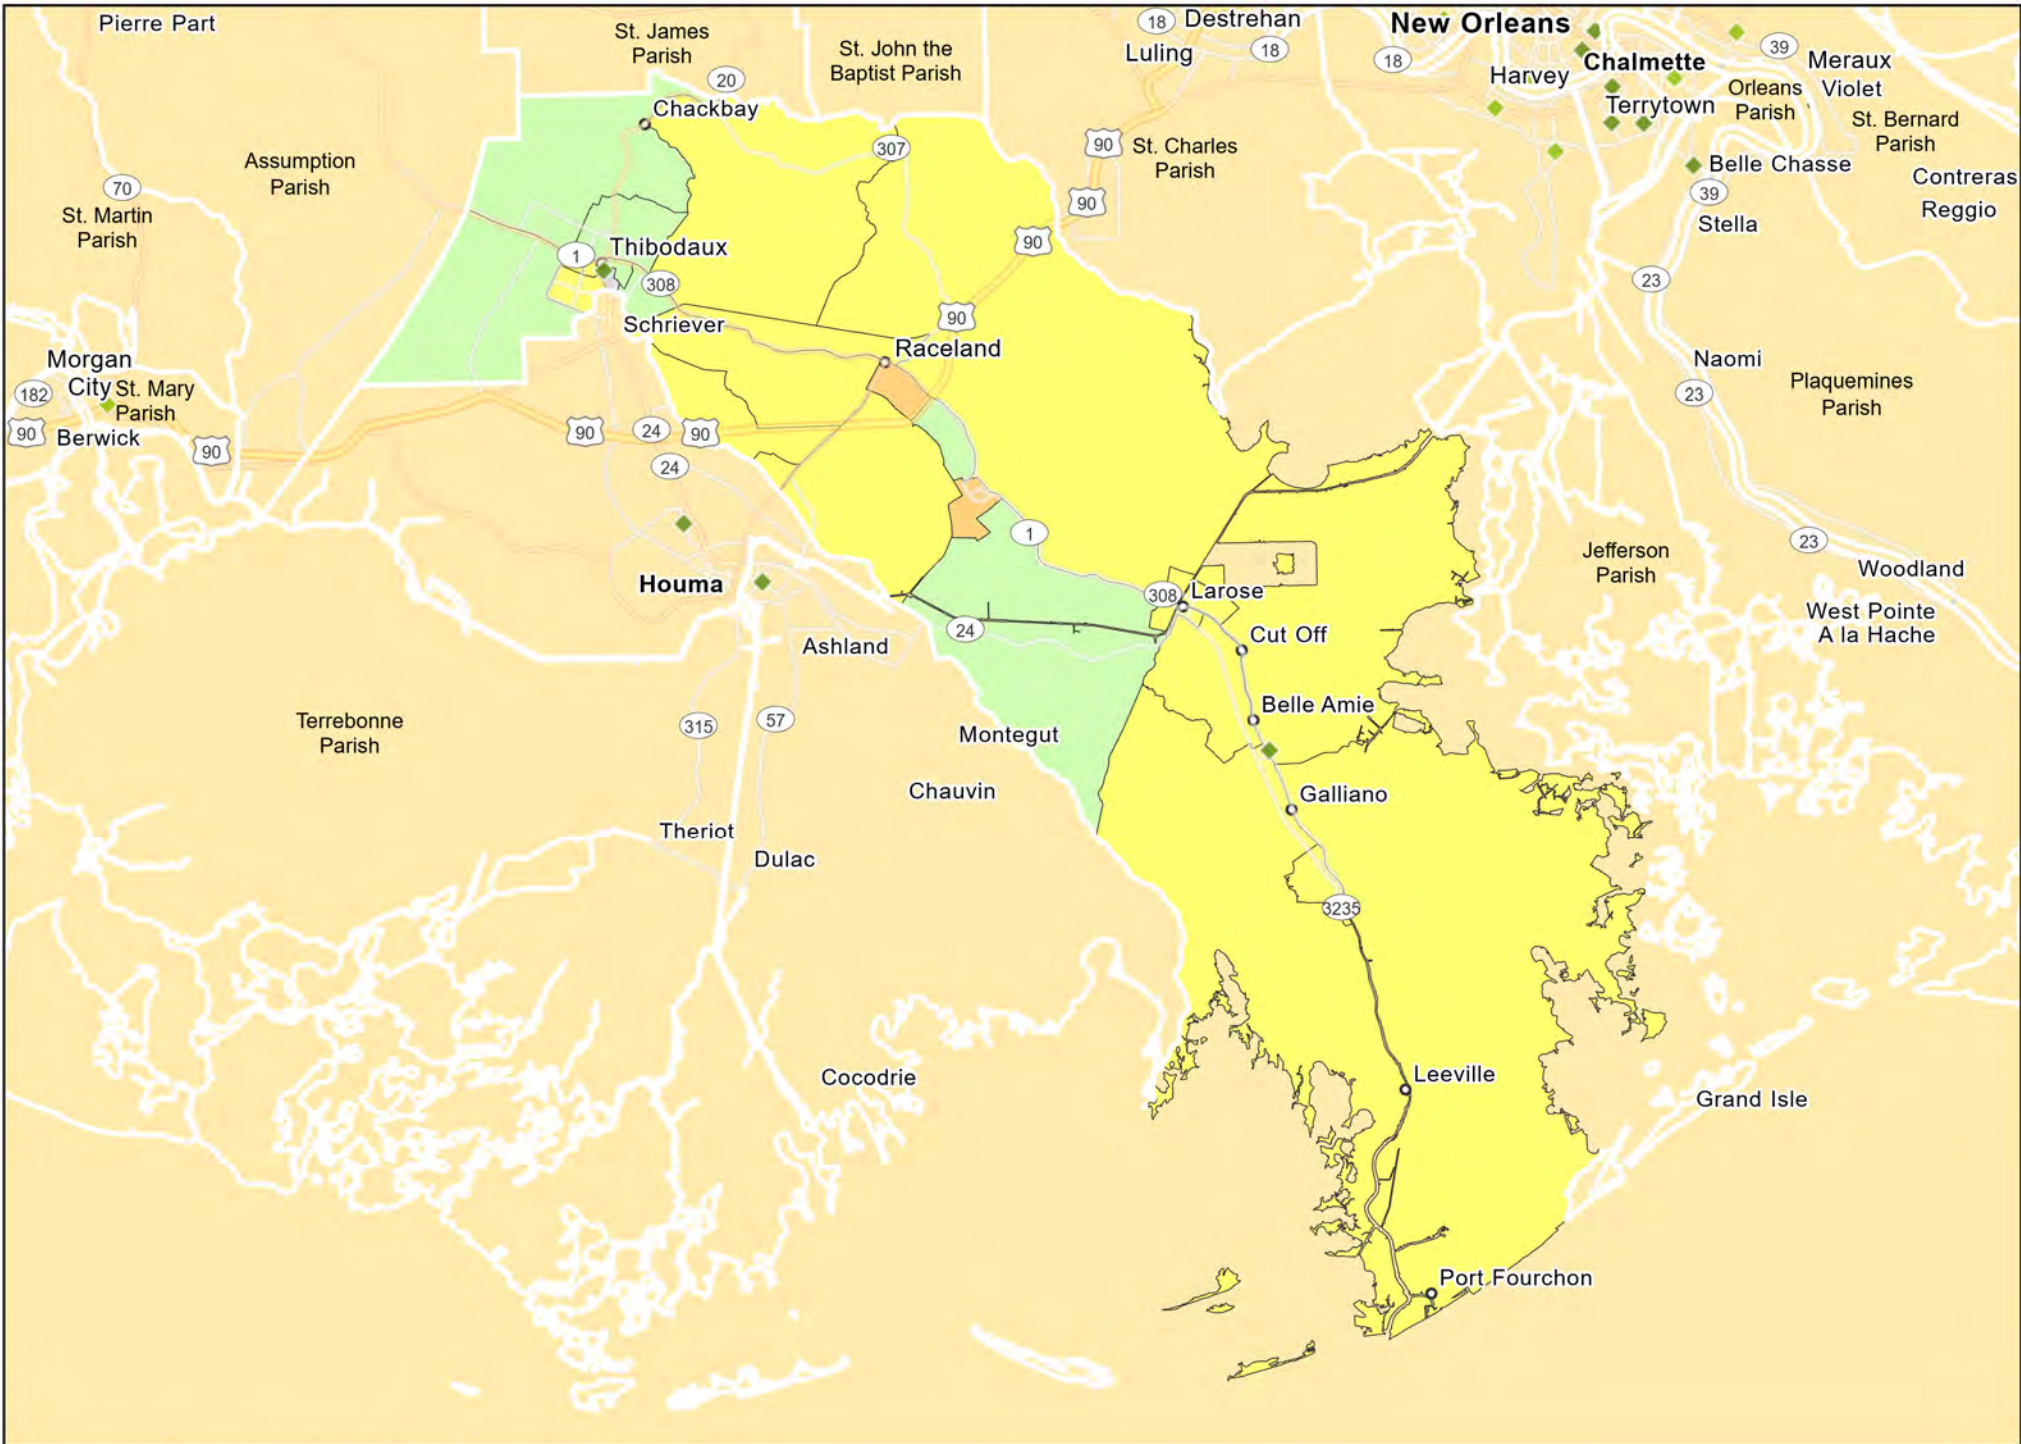

LA03 - Houma-Thibodaux Lafourche Parish