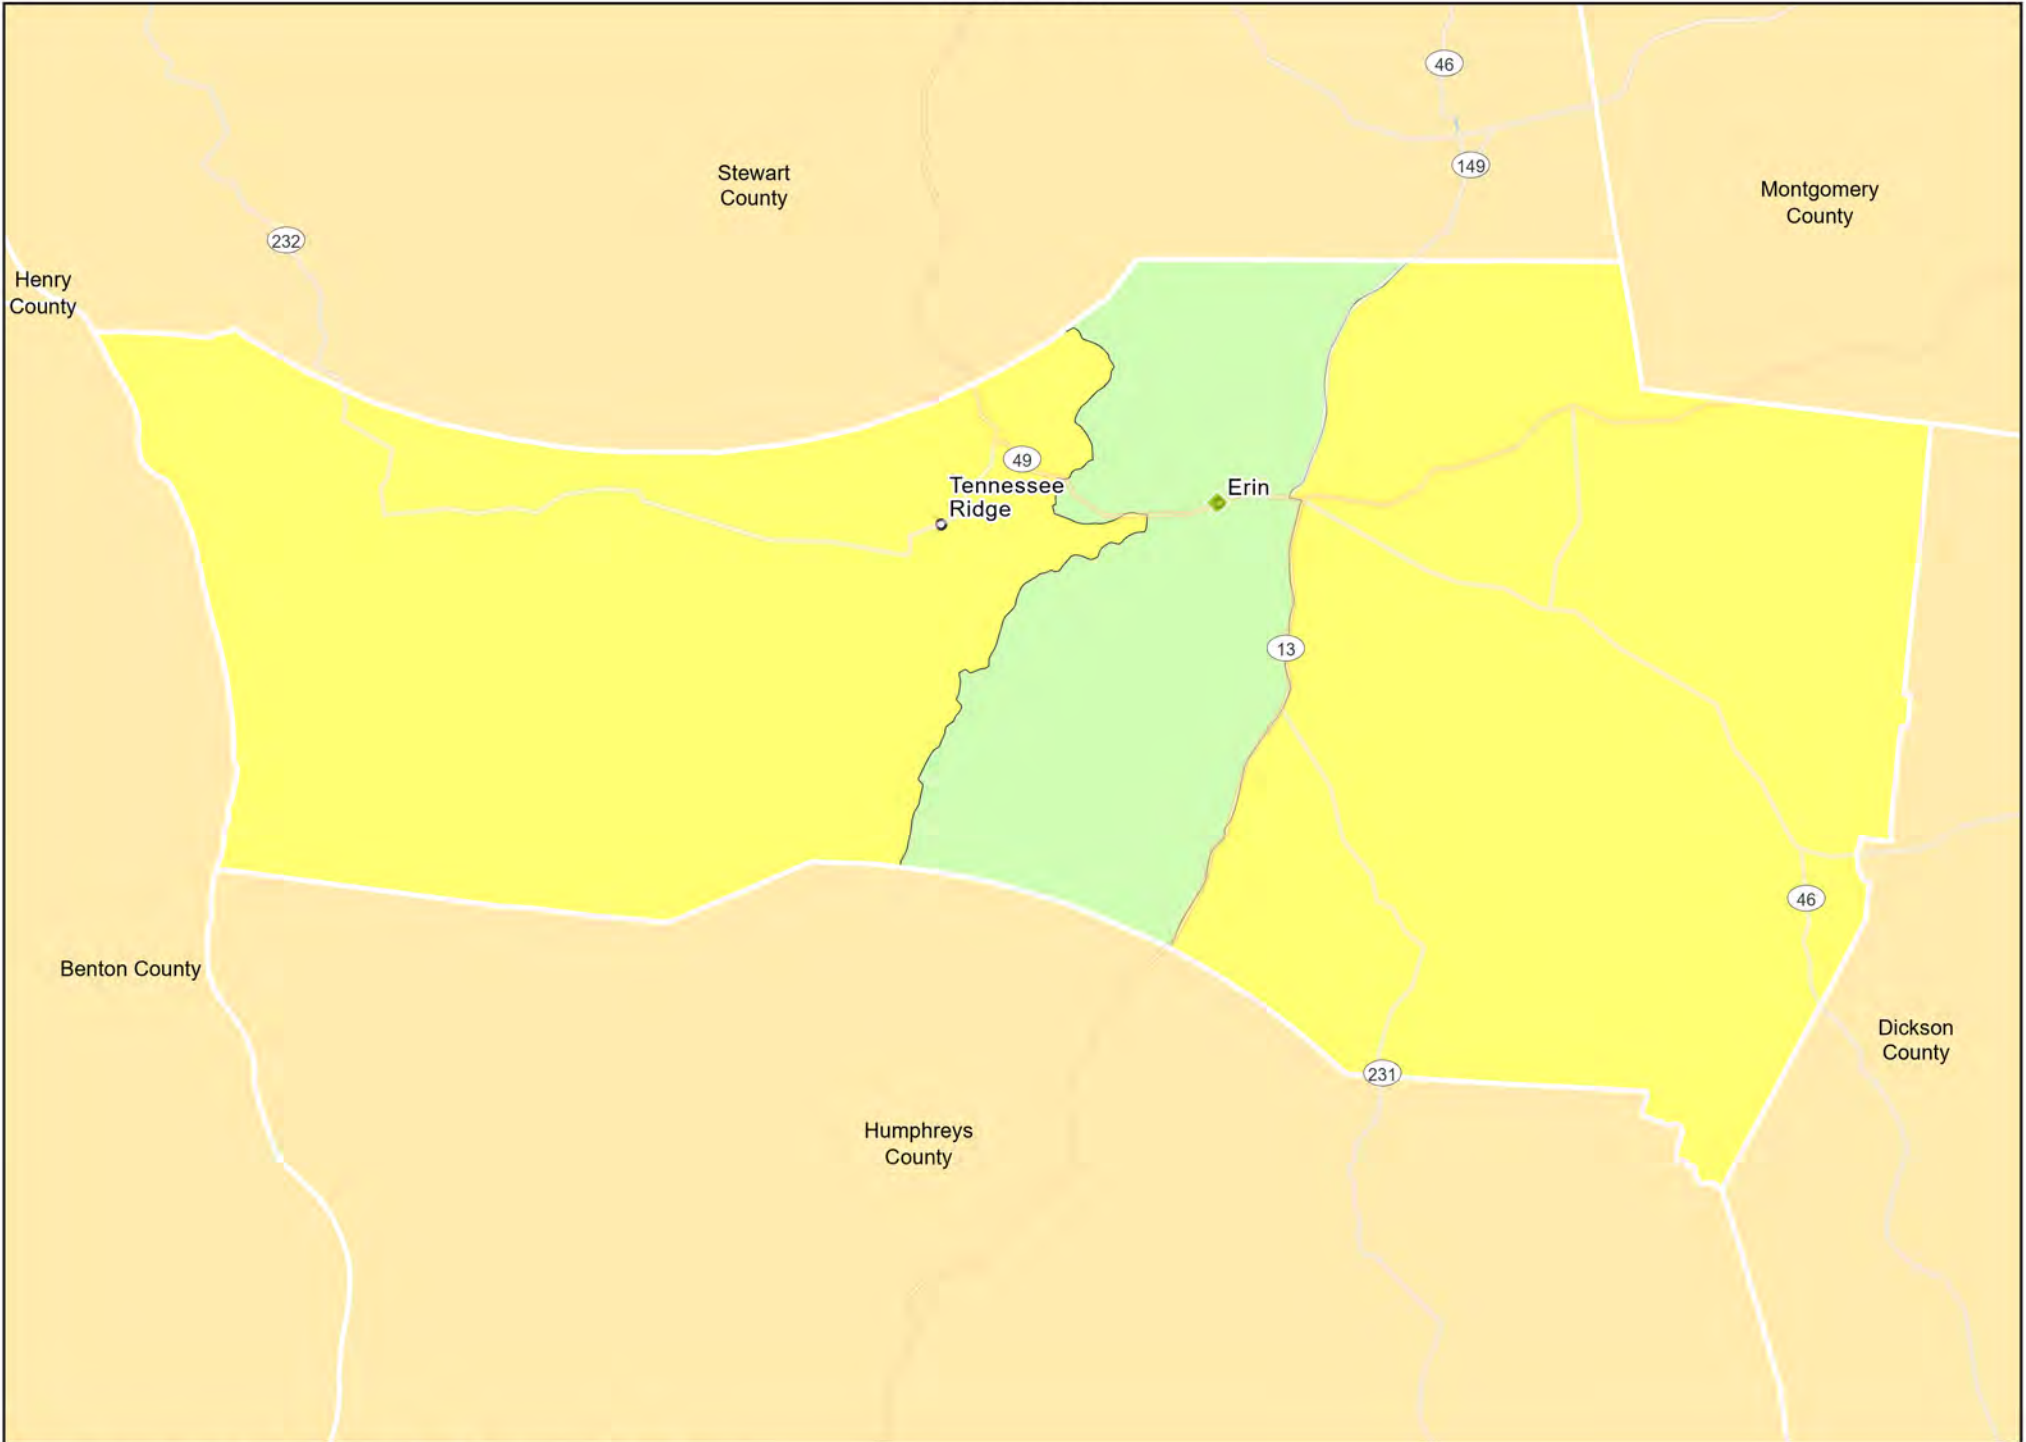

TN13 - Western Tennessee
Henderson County

TN13 - Western Tennessee
Henry County

- Branches
- Tract_Inc_Catg
- Moderate
- Upper
- Low
- Middle
- Income Unknown

TN13 - Western Tennessee
Houston County

TN13 - Western Tennessee
Humphreys County