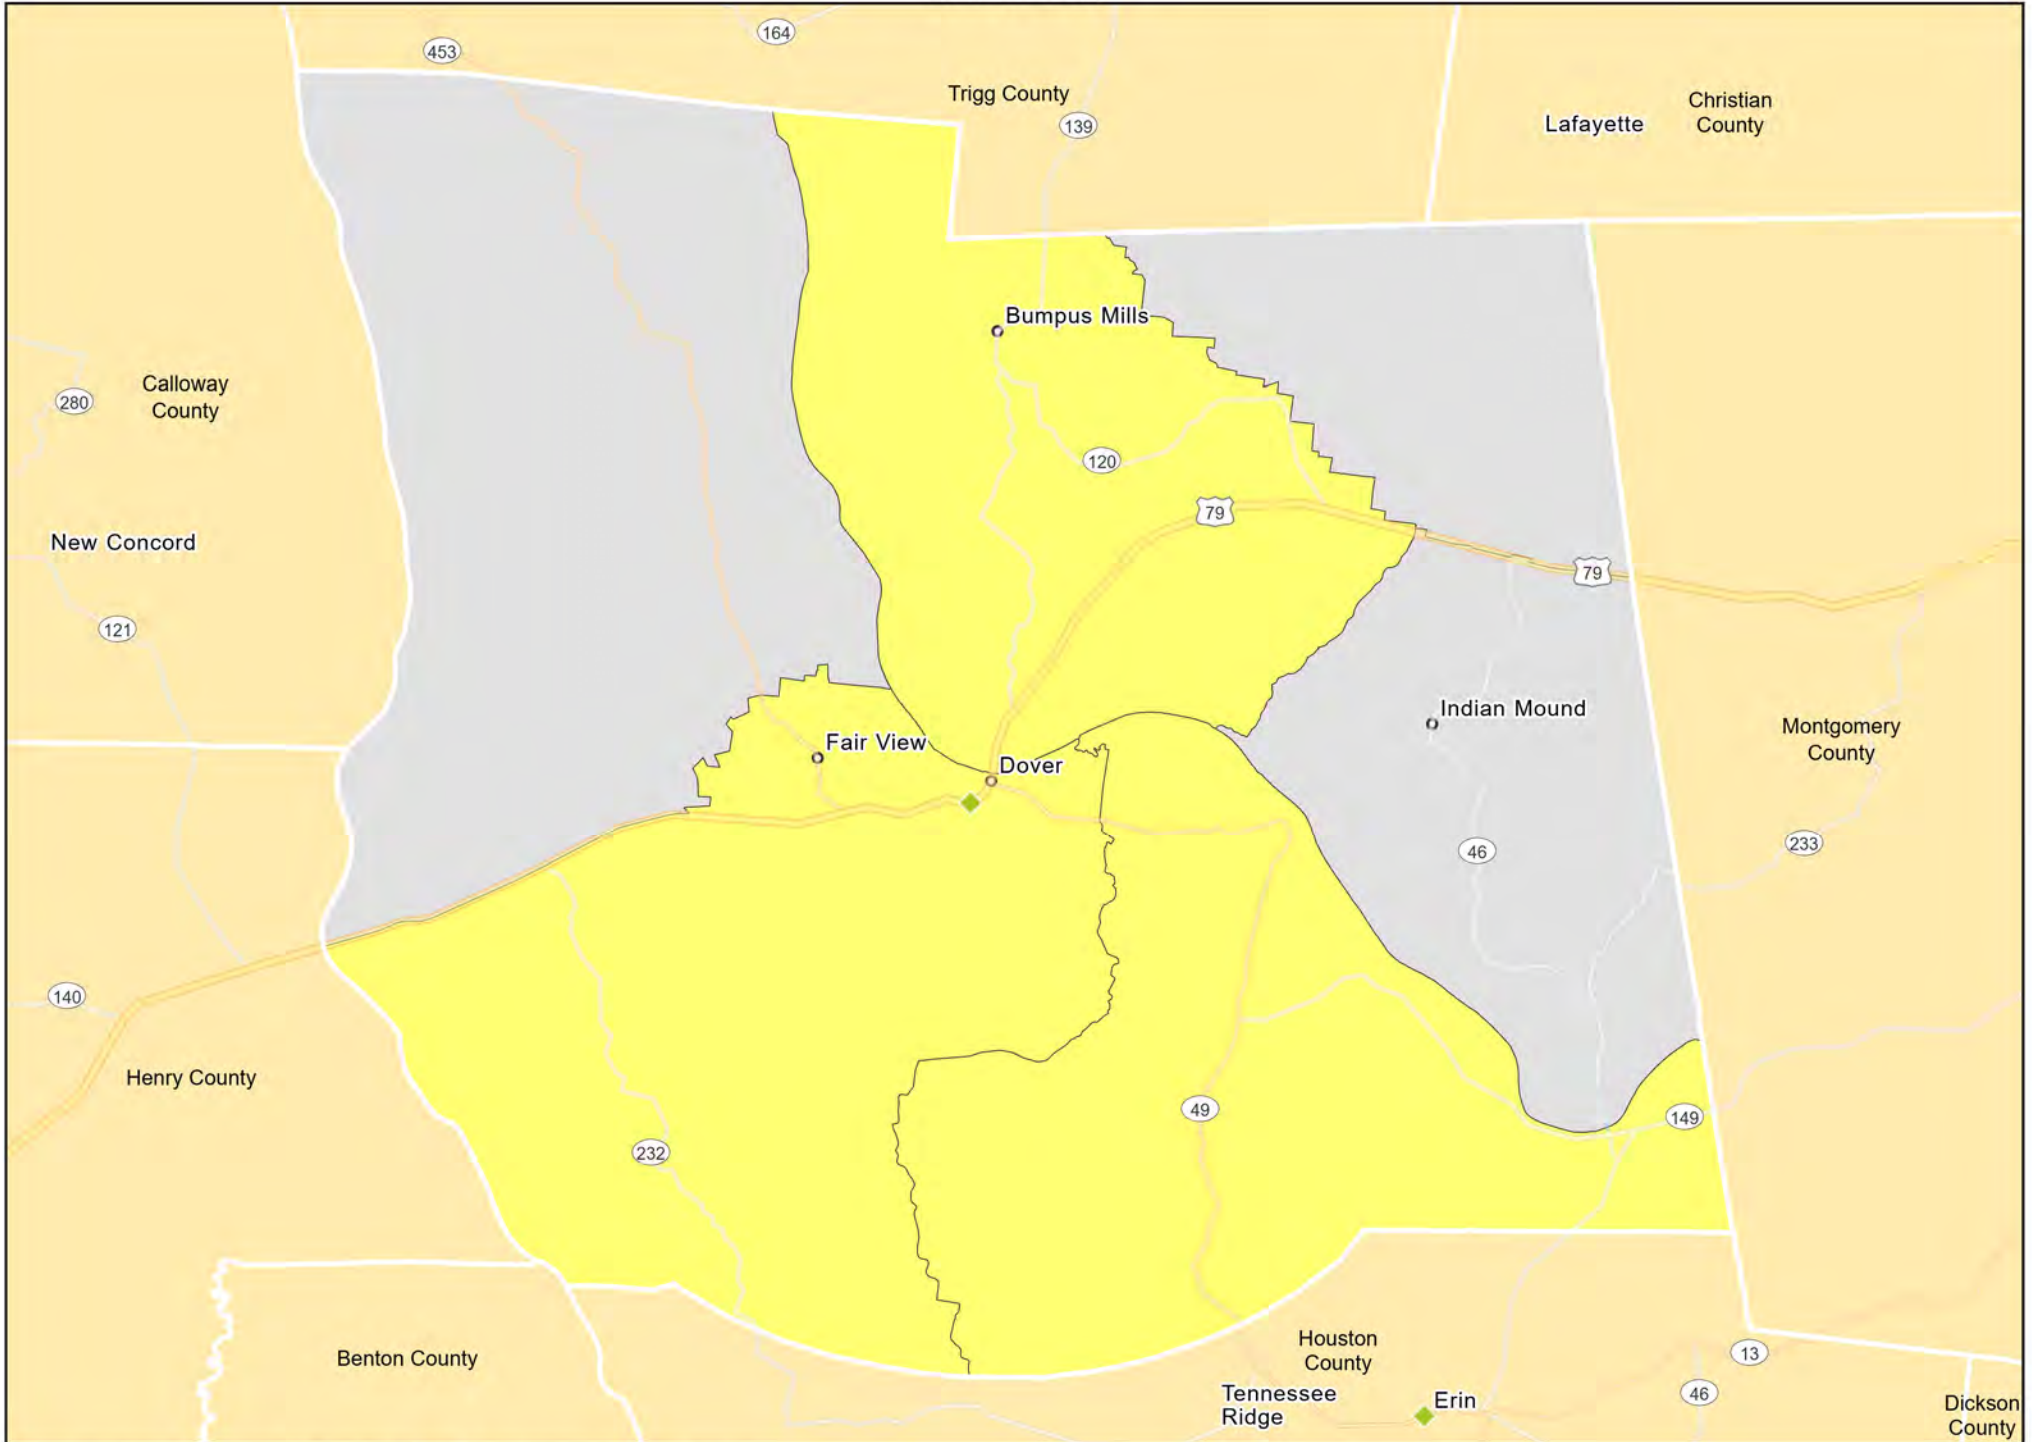

TN02 - Clarksville (TN-KY)
Stewart County

- Branches
- Tract_Inc_Catg
  - Moderate
  - Middle
  - Income Unknown
- Low
- Upper