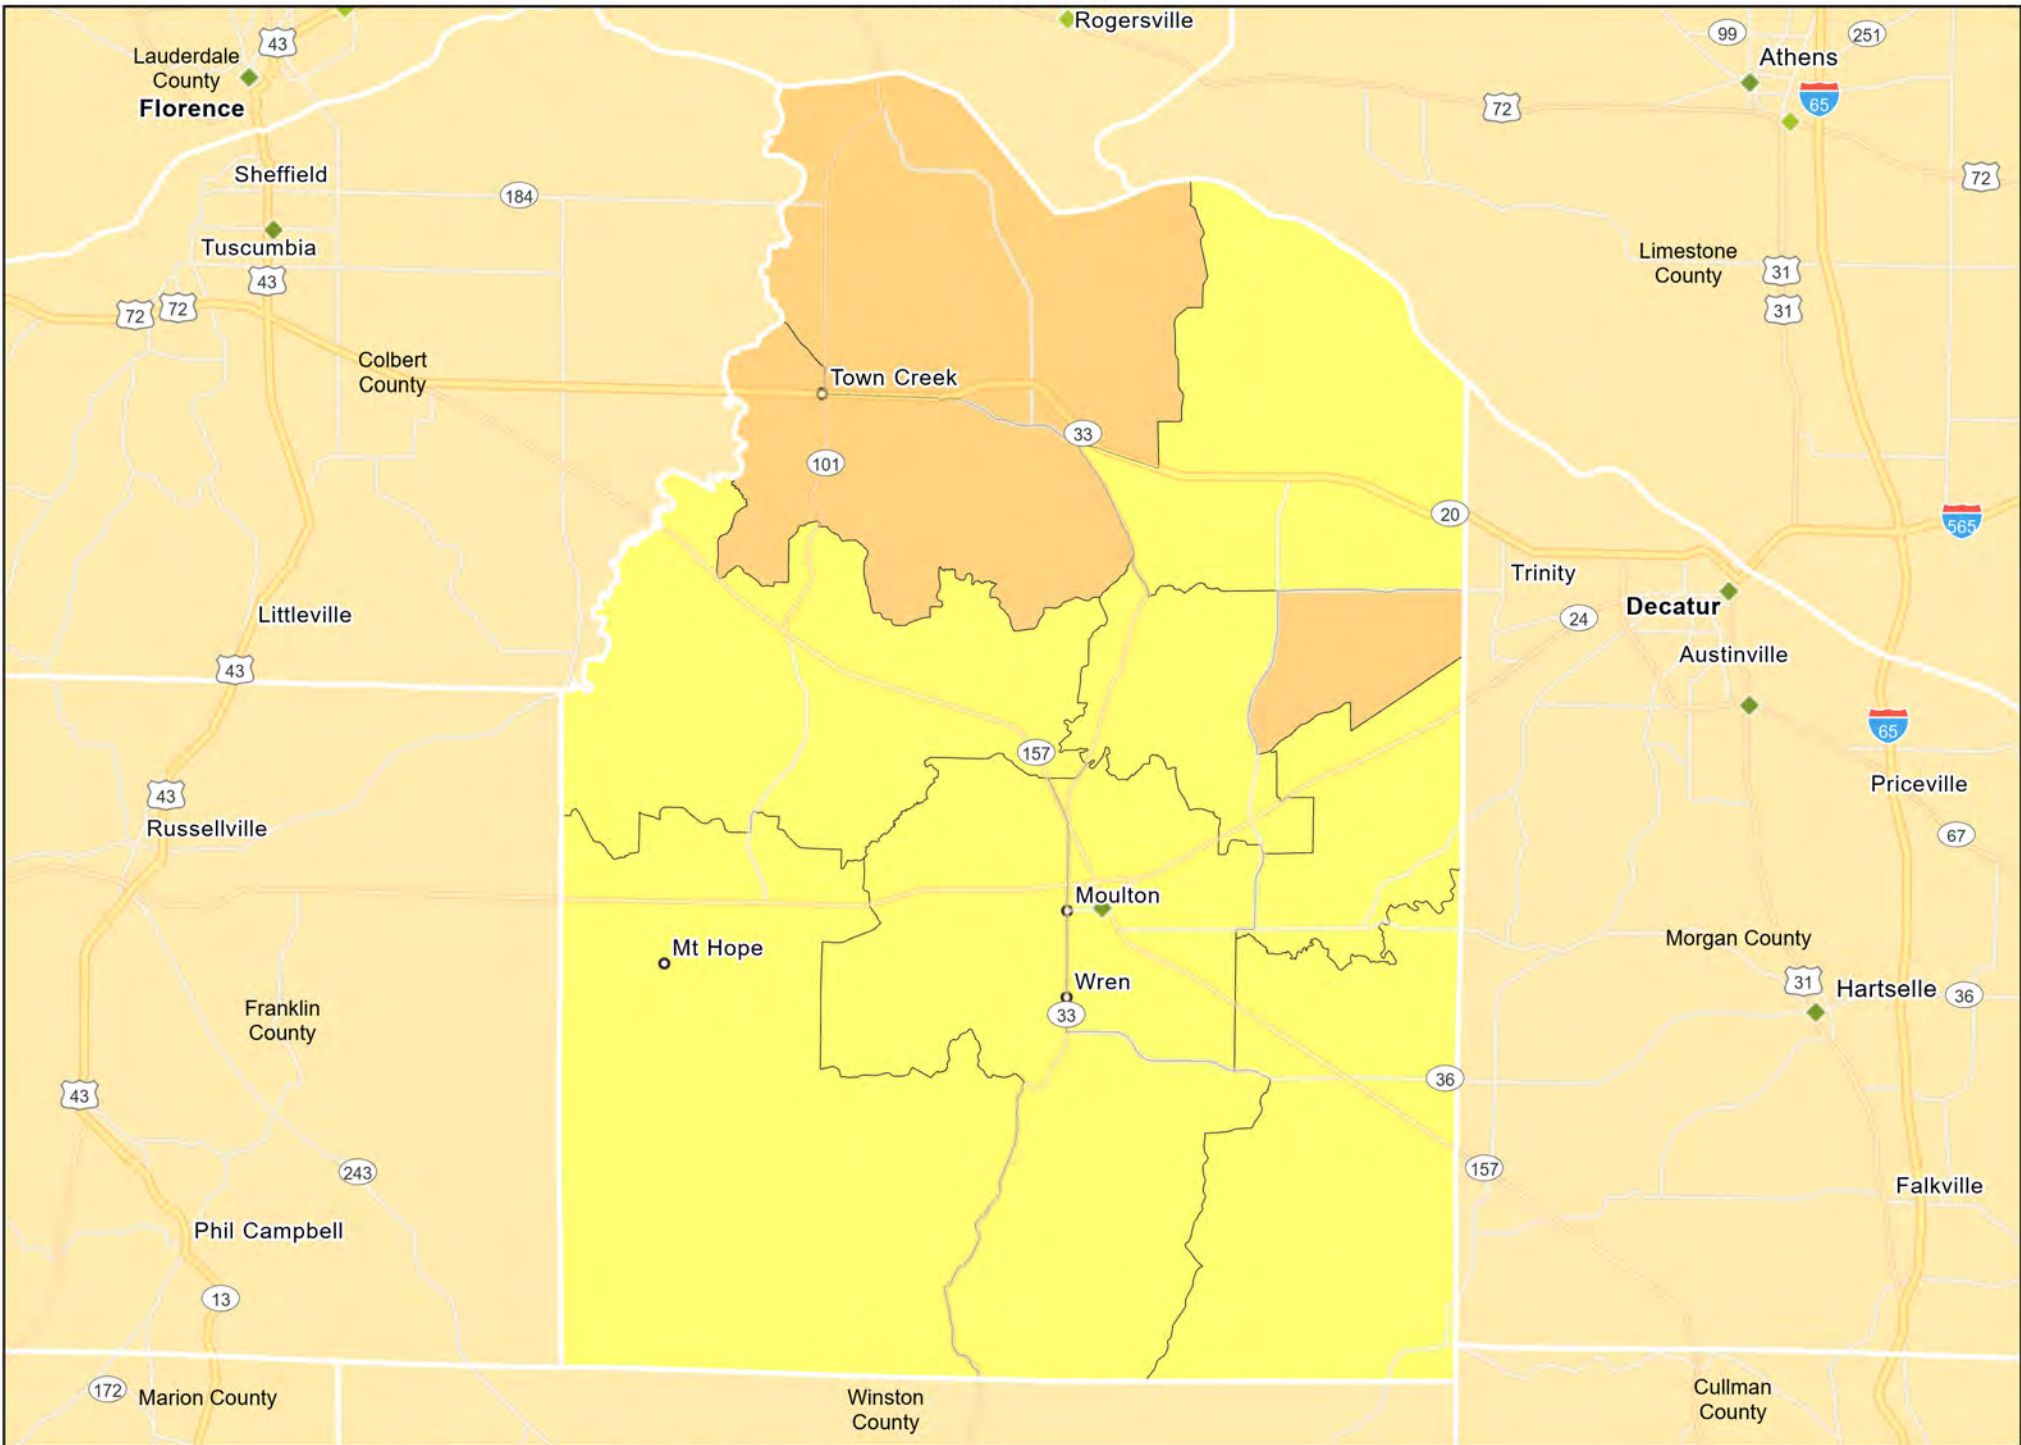

AL05 - Decatur
Lawrence County