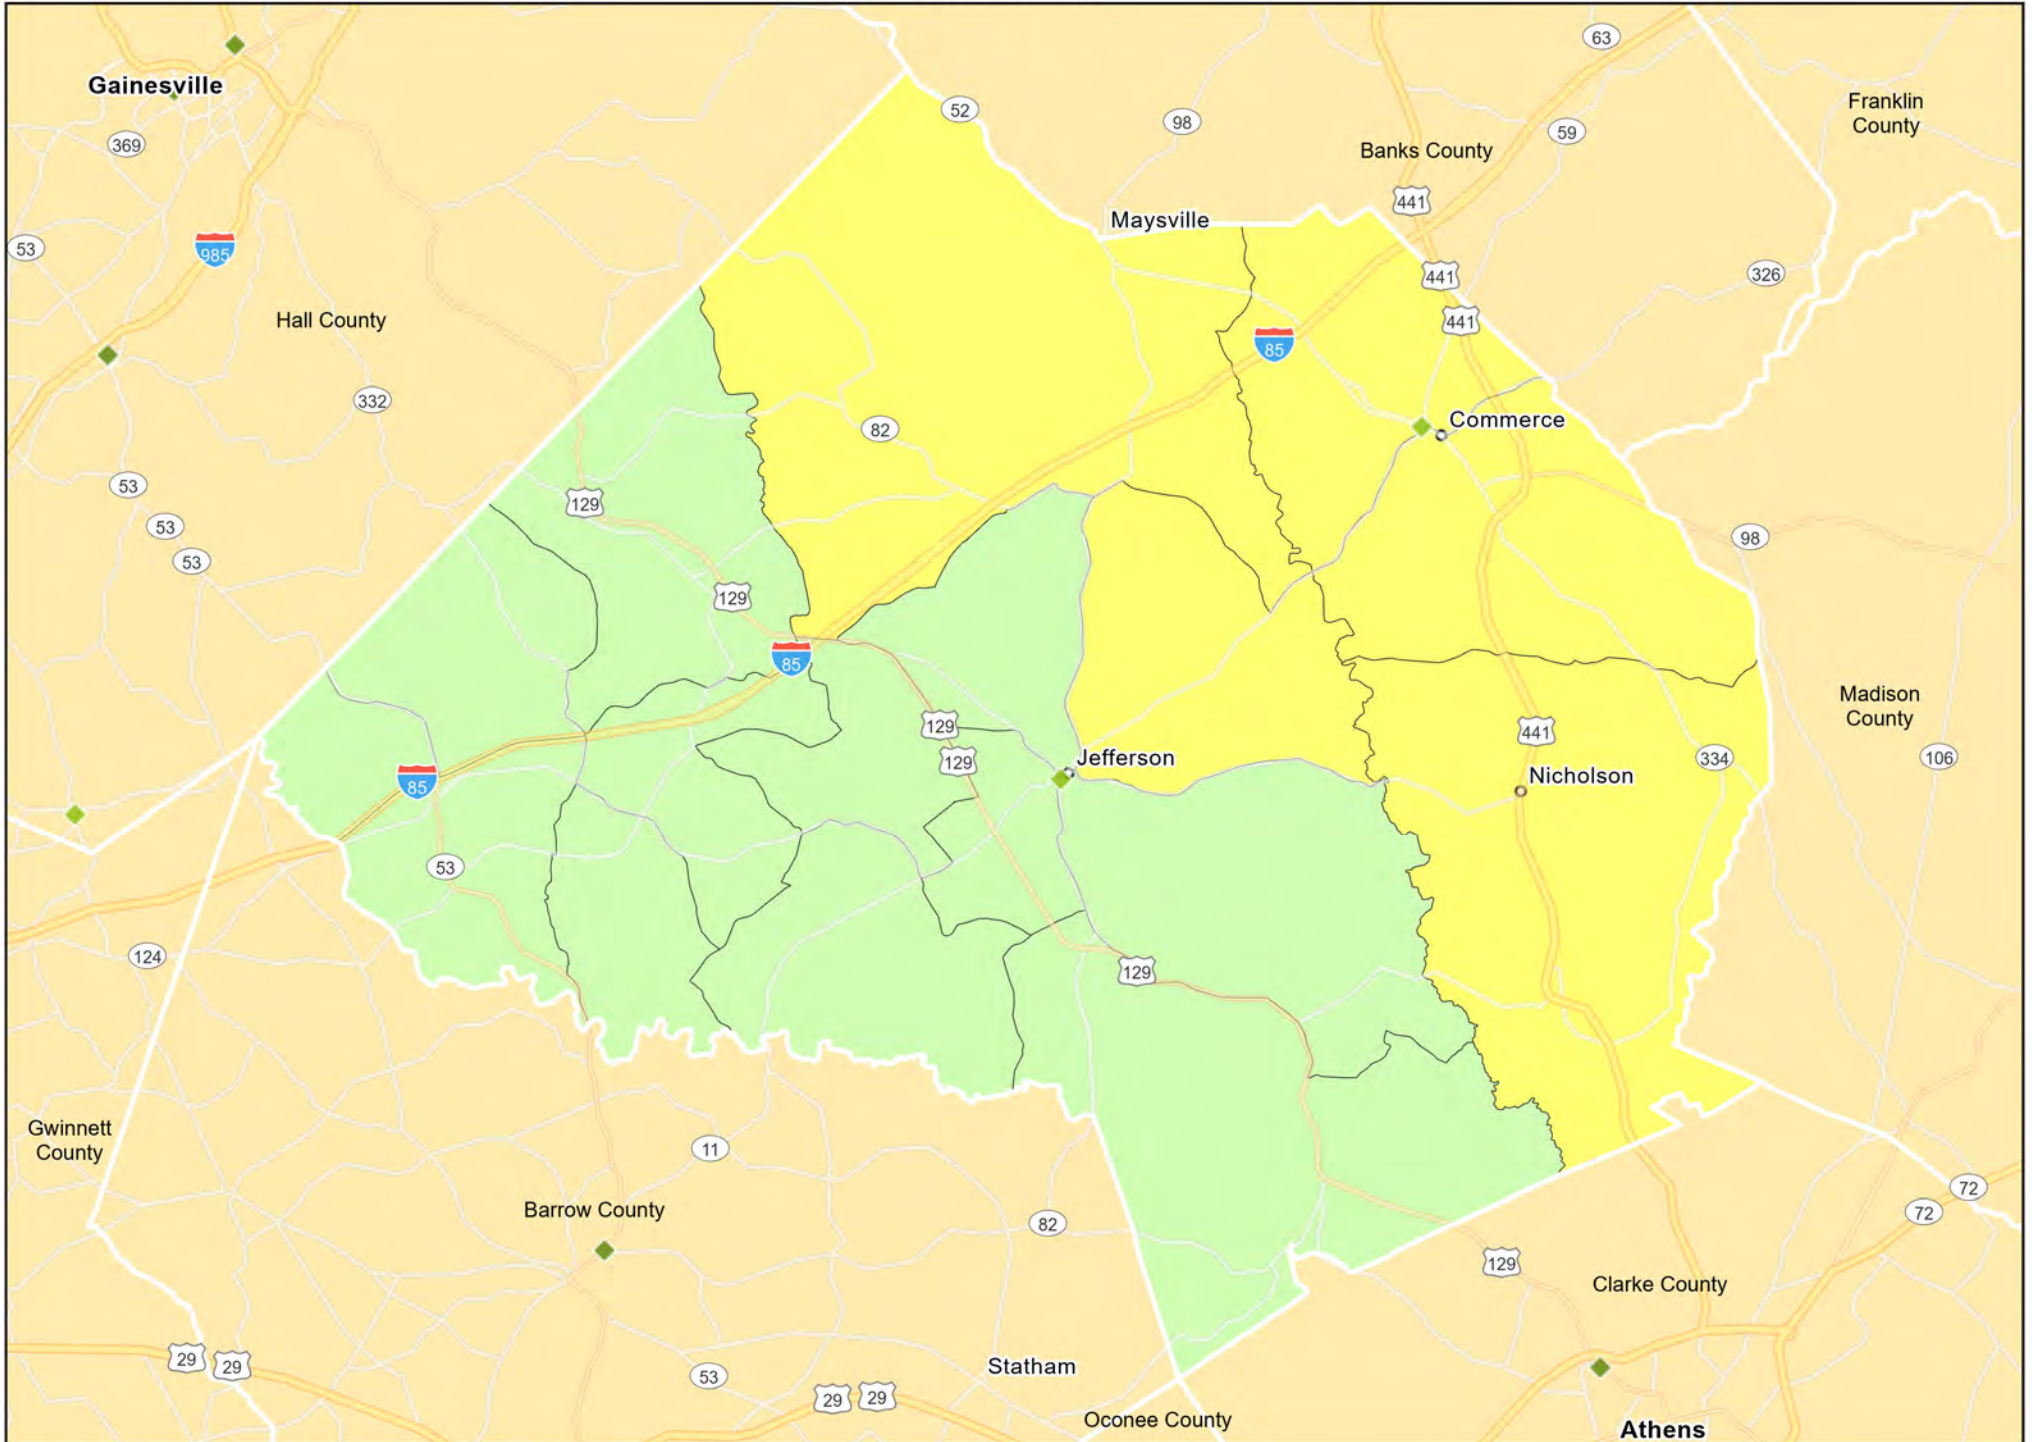

GA12 - Northeast Georgia
Jackson County