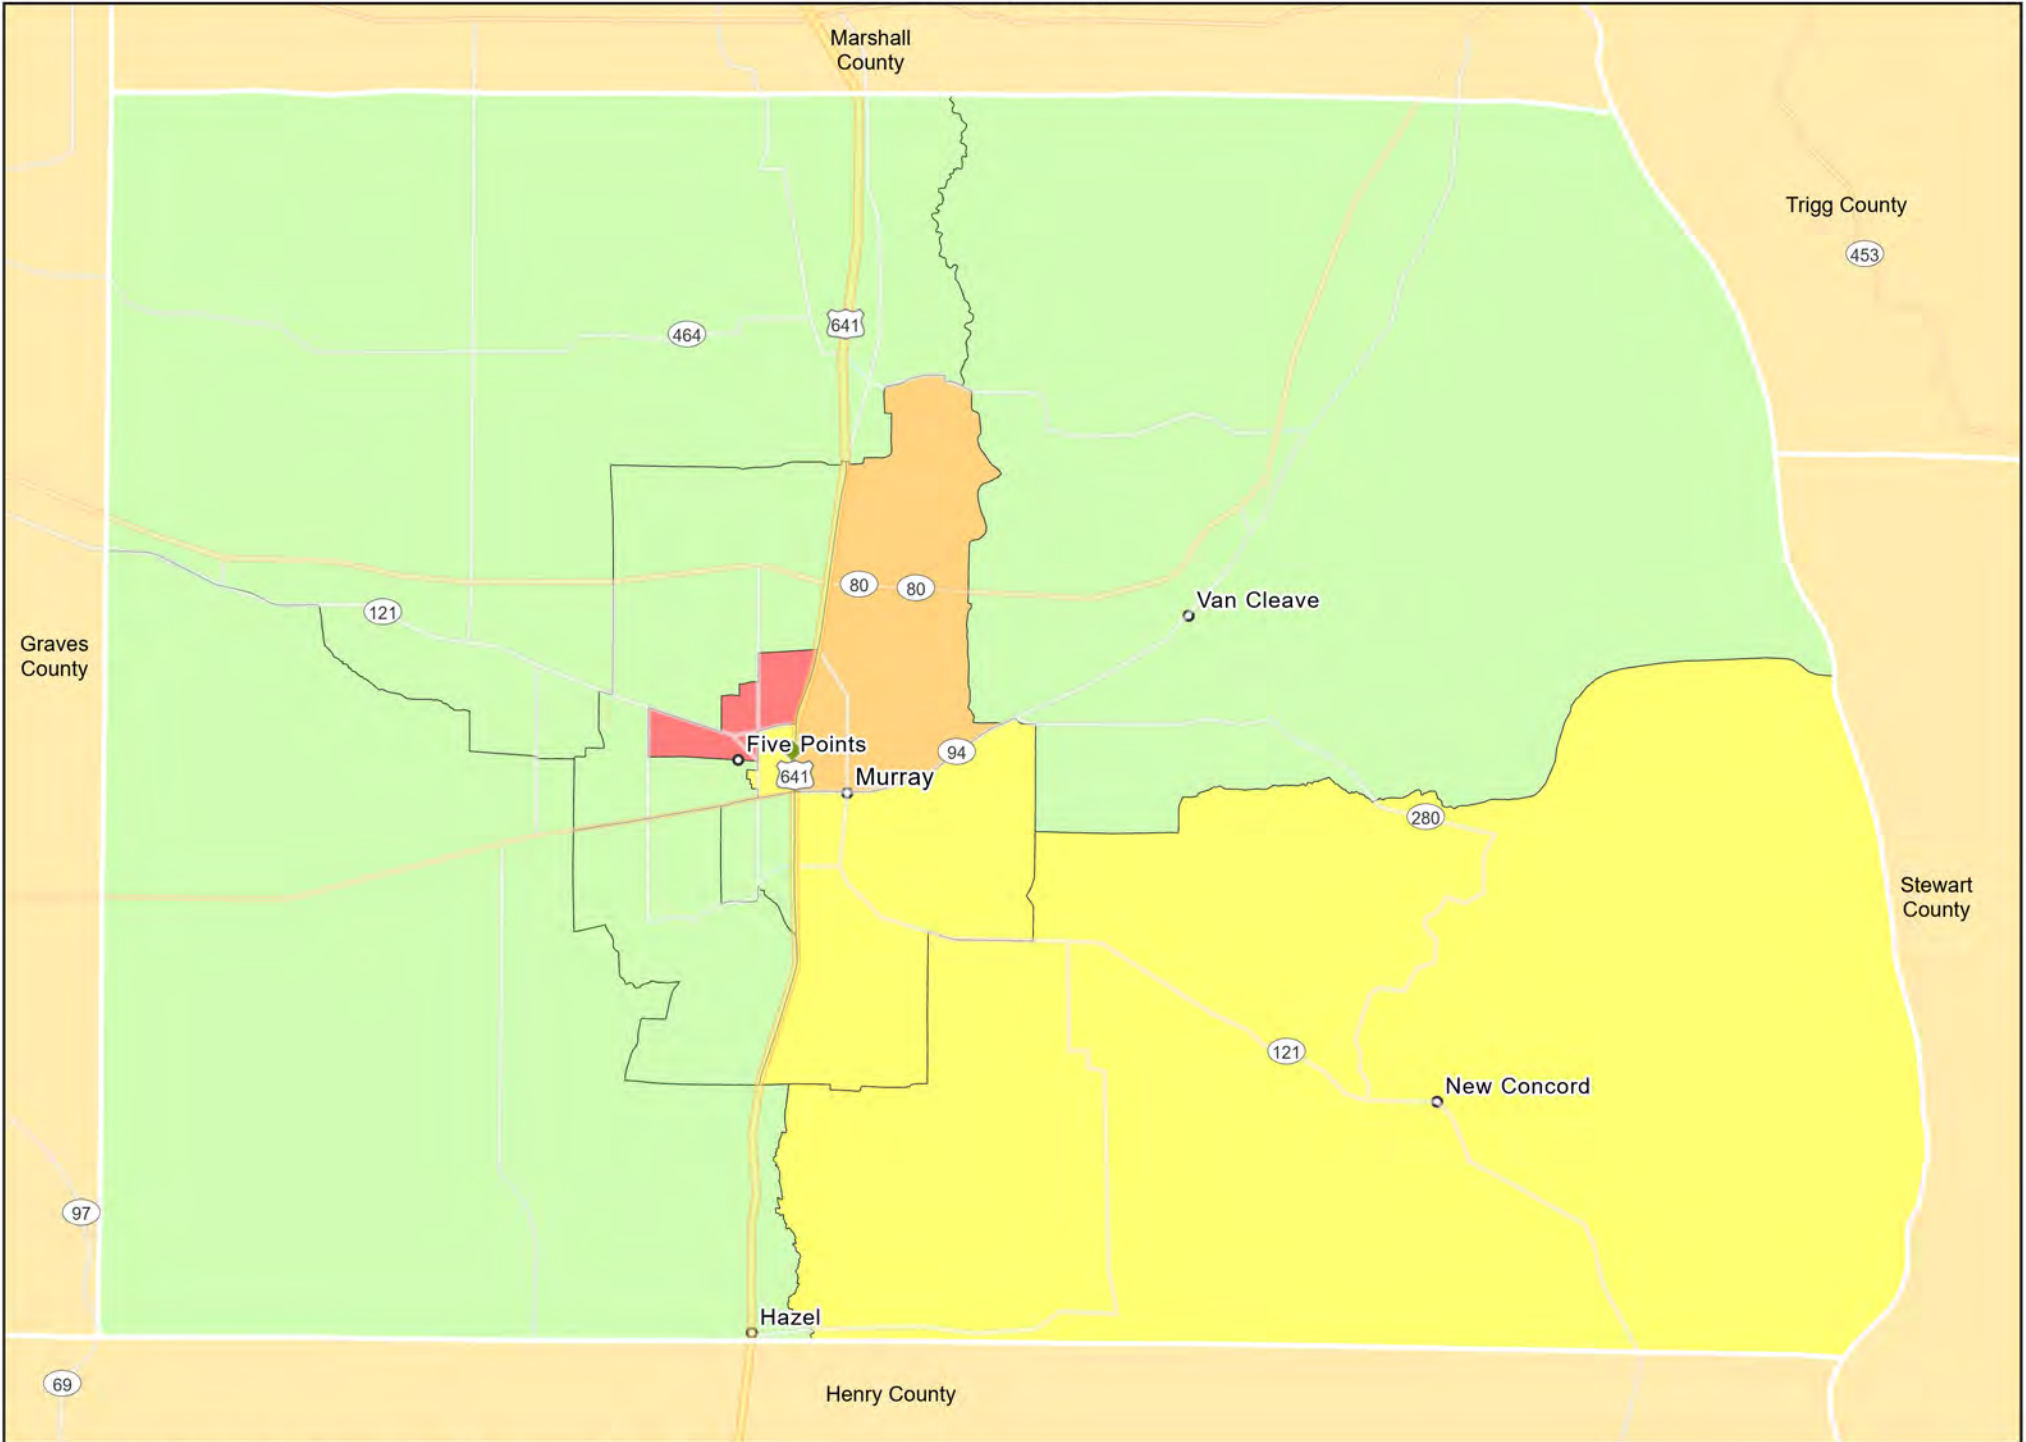

KY02 - Southwest Kentucky
Calloway County

● Branches

Tract_Inc_Catg	Moderate	Upper
Low	Middle	Income Unknown