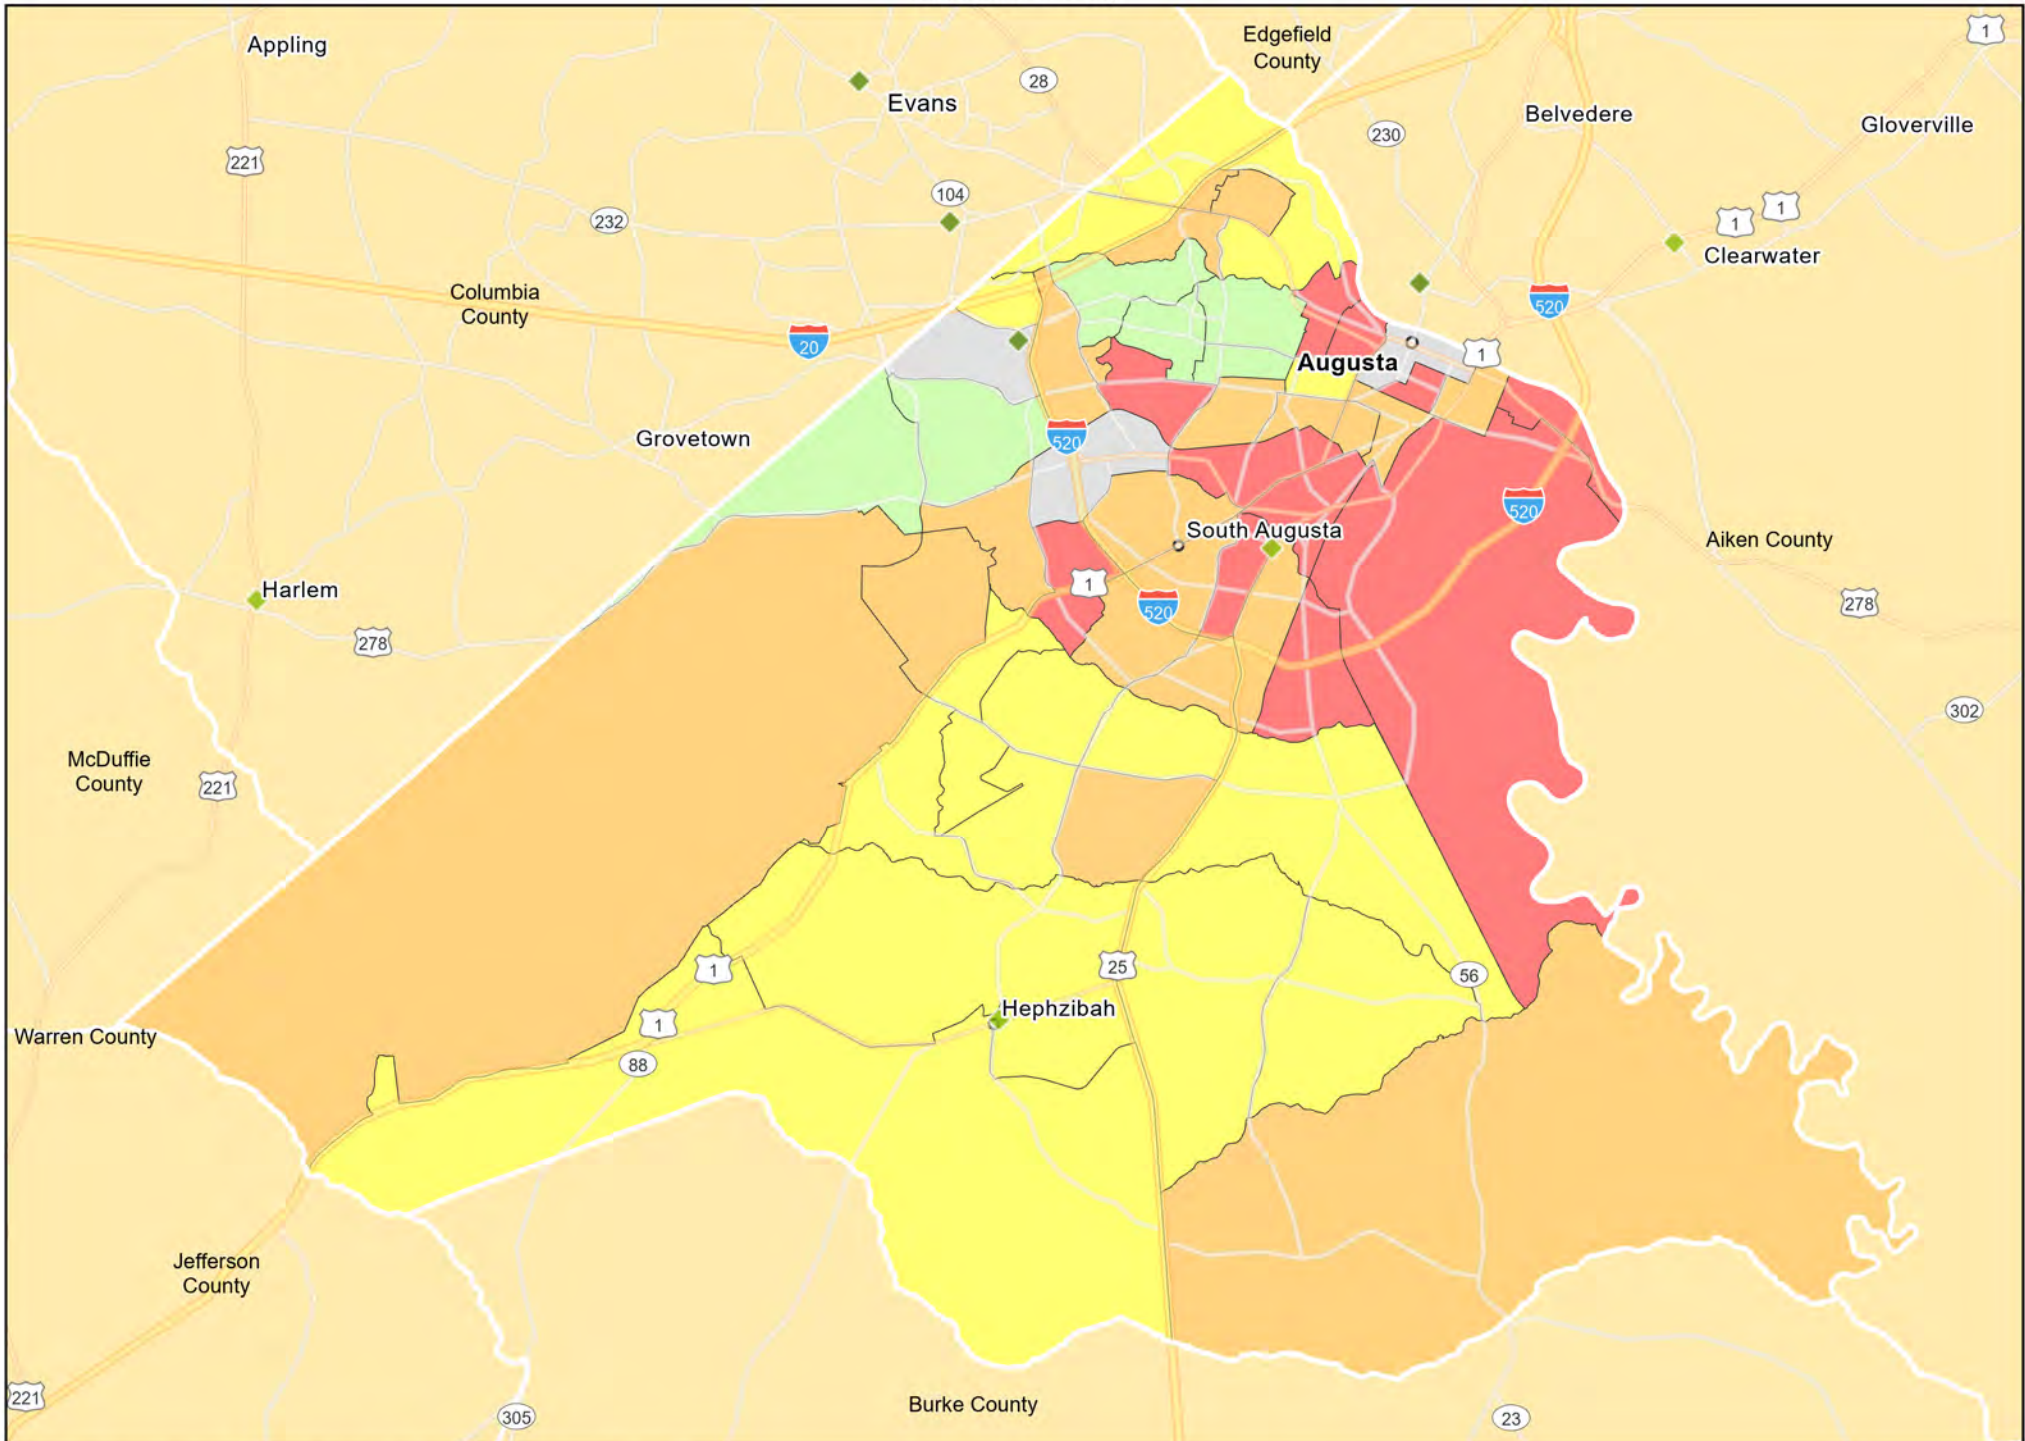

GA04 - Augusta-Richmond Co. (GA-SC)
Richmond County