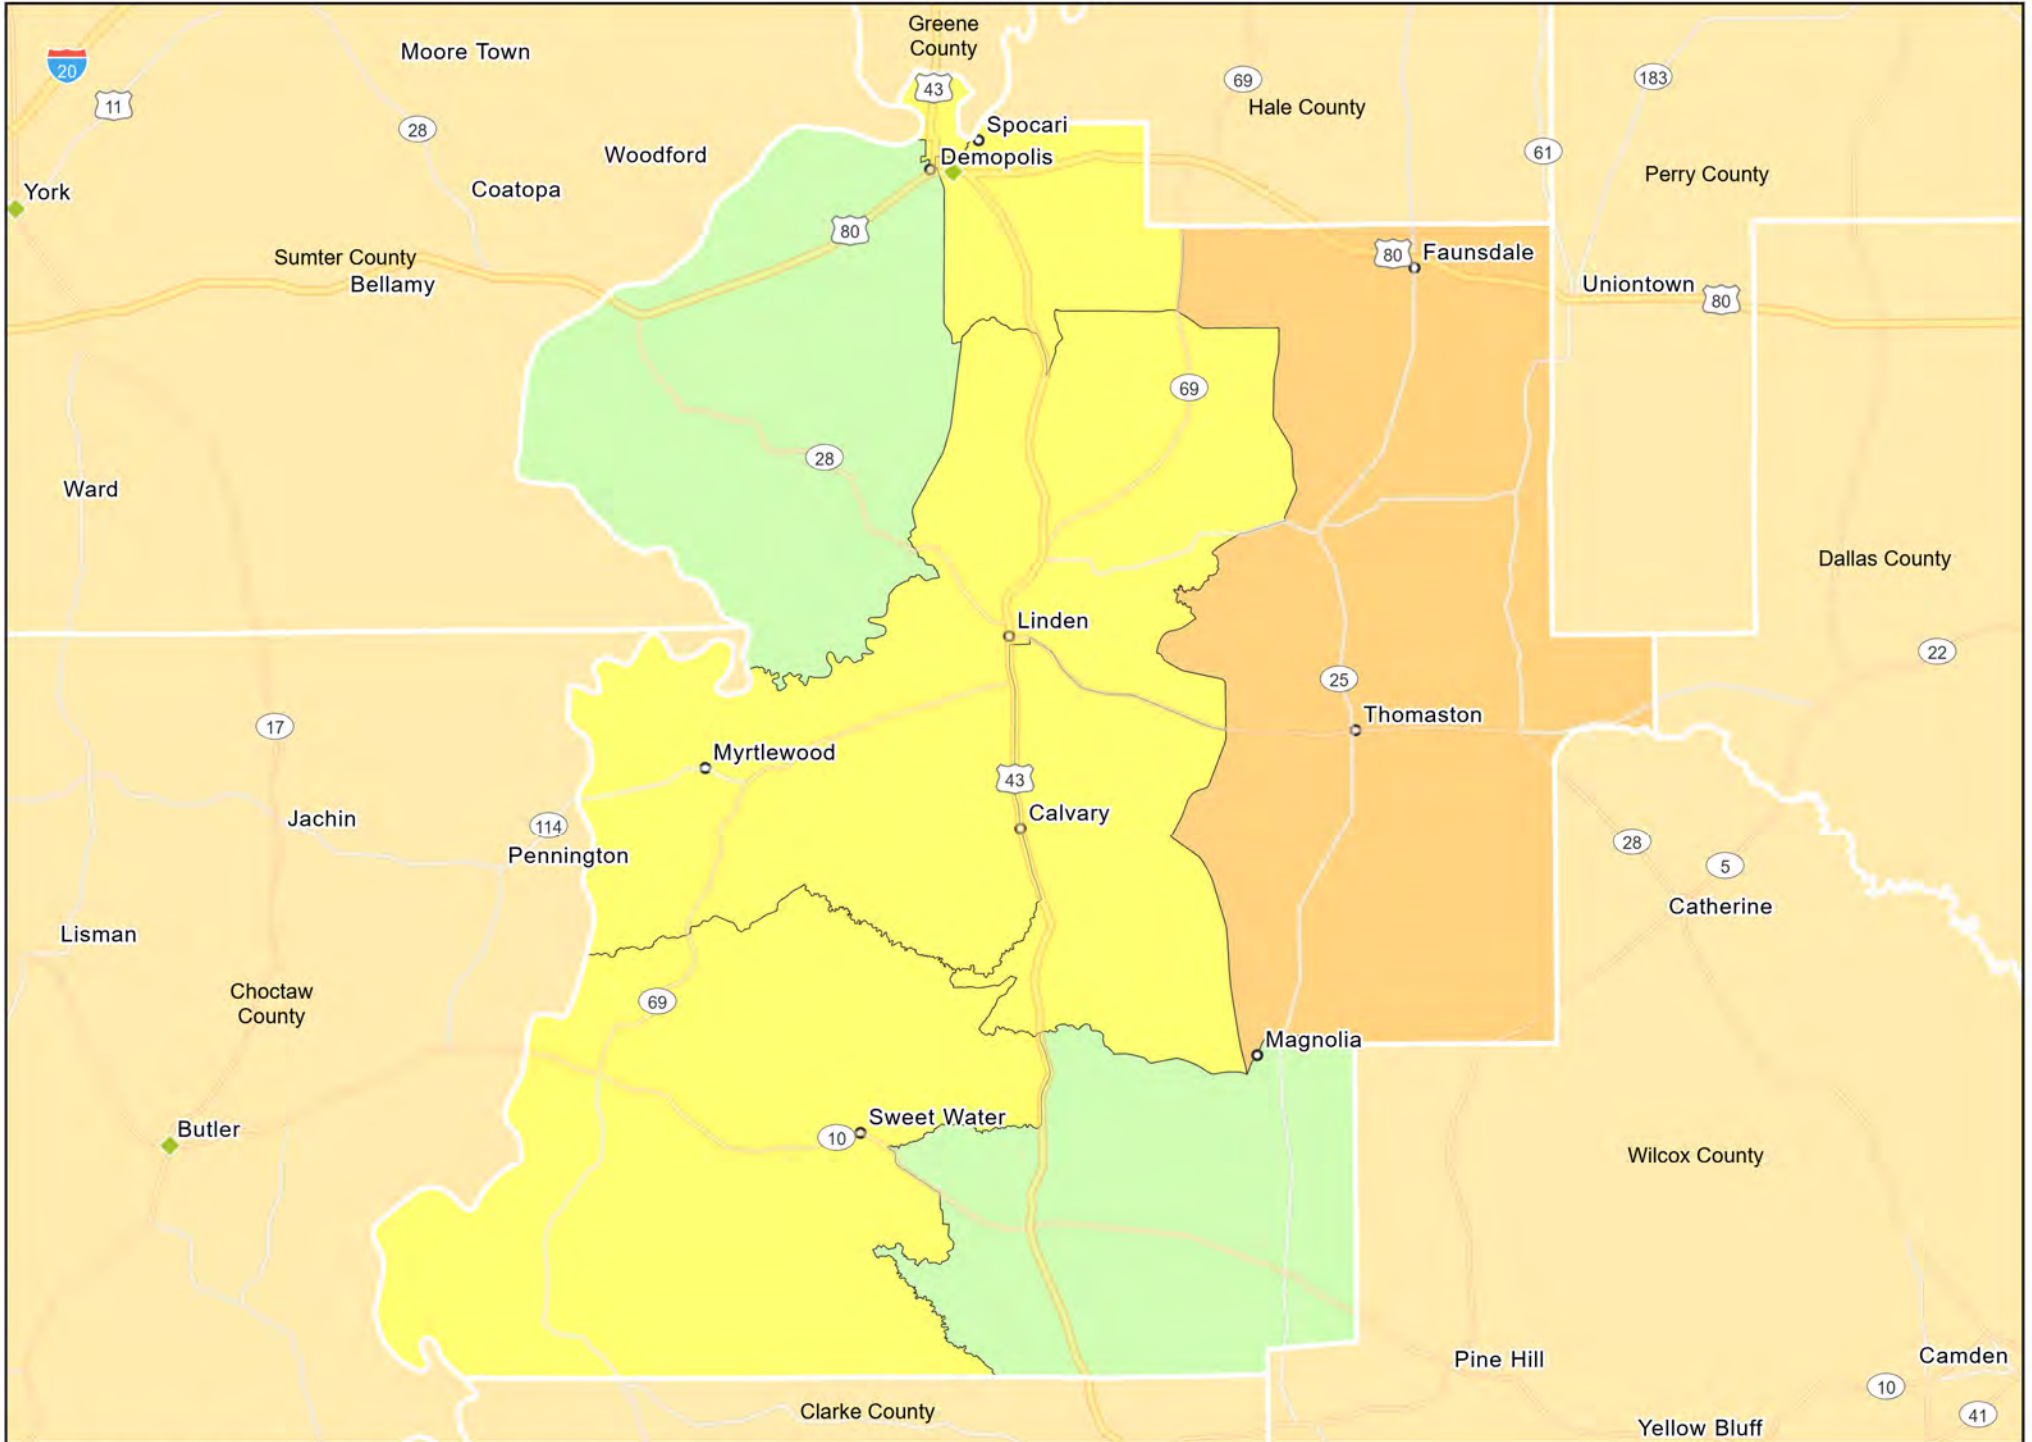

AL16 - South Alabama
Marengo County

- Branches
- Tract_Inc_Catg
- Moderate
- Upper
- Low
- Middle
- Income Unknown