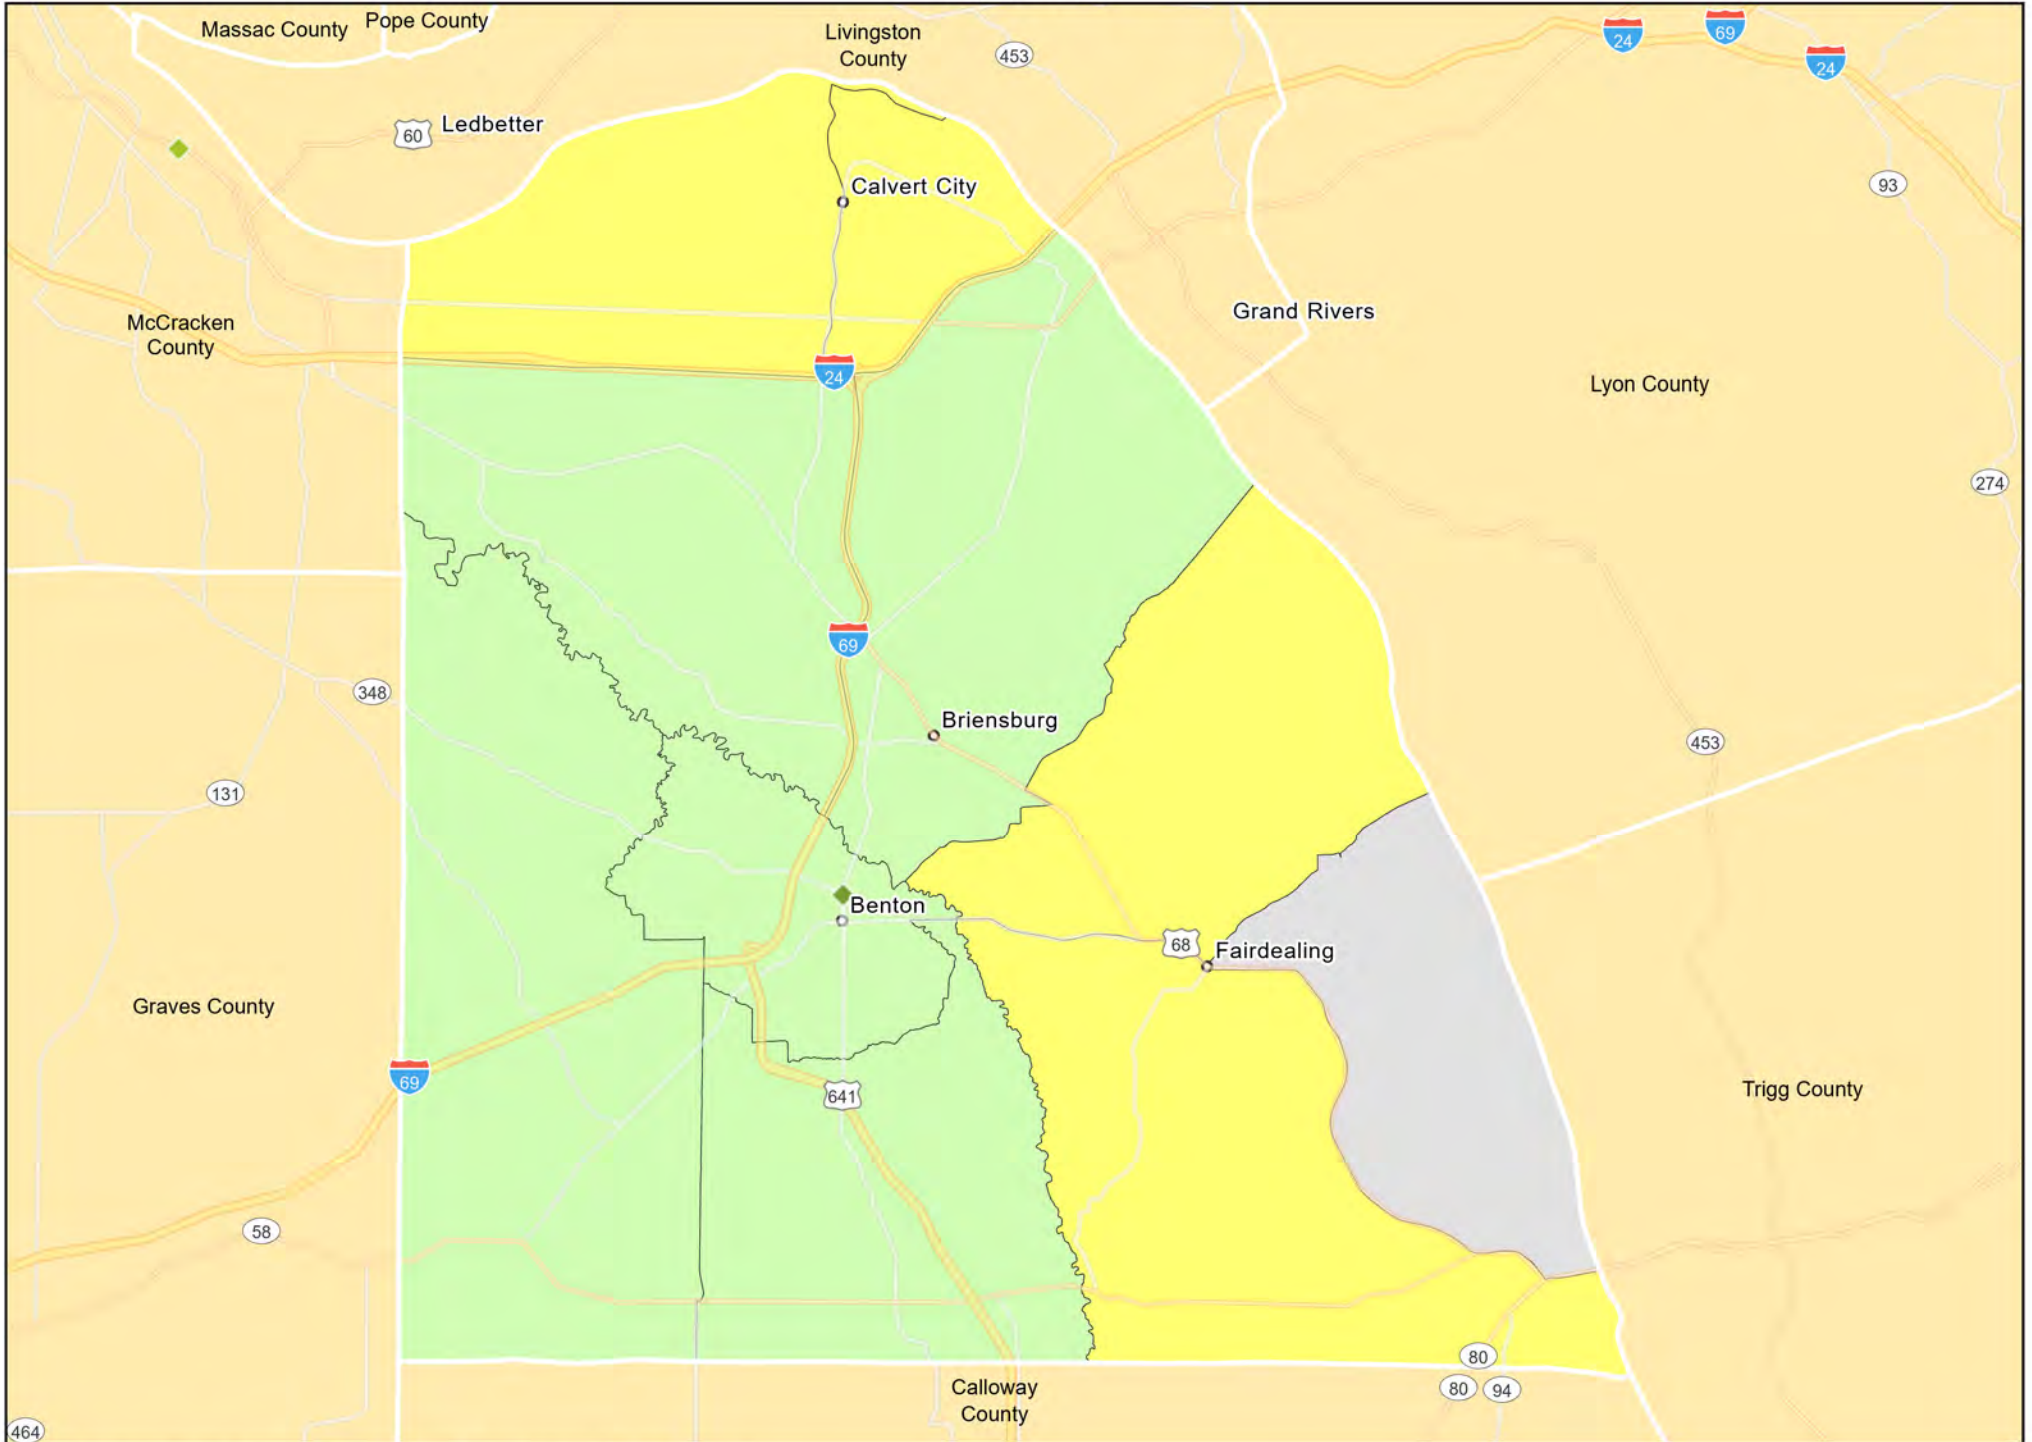

● Branches

Tract_Inc_Catg	Moderate	Upper
Low	Middle	Income Unknown

KY02 - Southwest Kentucky
Graves County

KY02 - Southwest Kentucky Marshall County

KY03 - Paducah, KY-IL
Ballard County

KY03 - Paducah, KY-IL
McCracken County