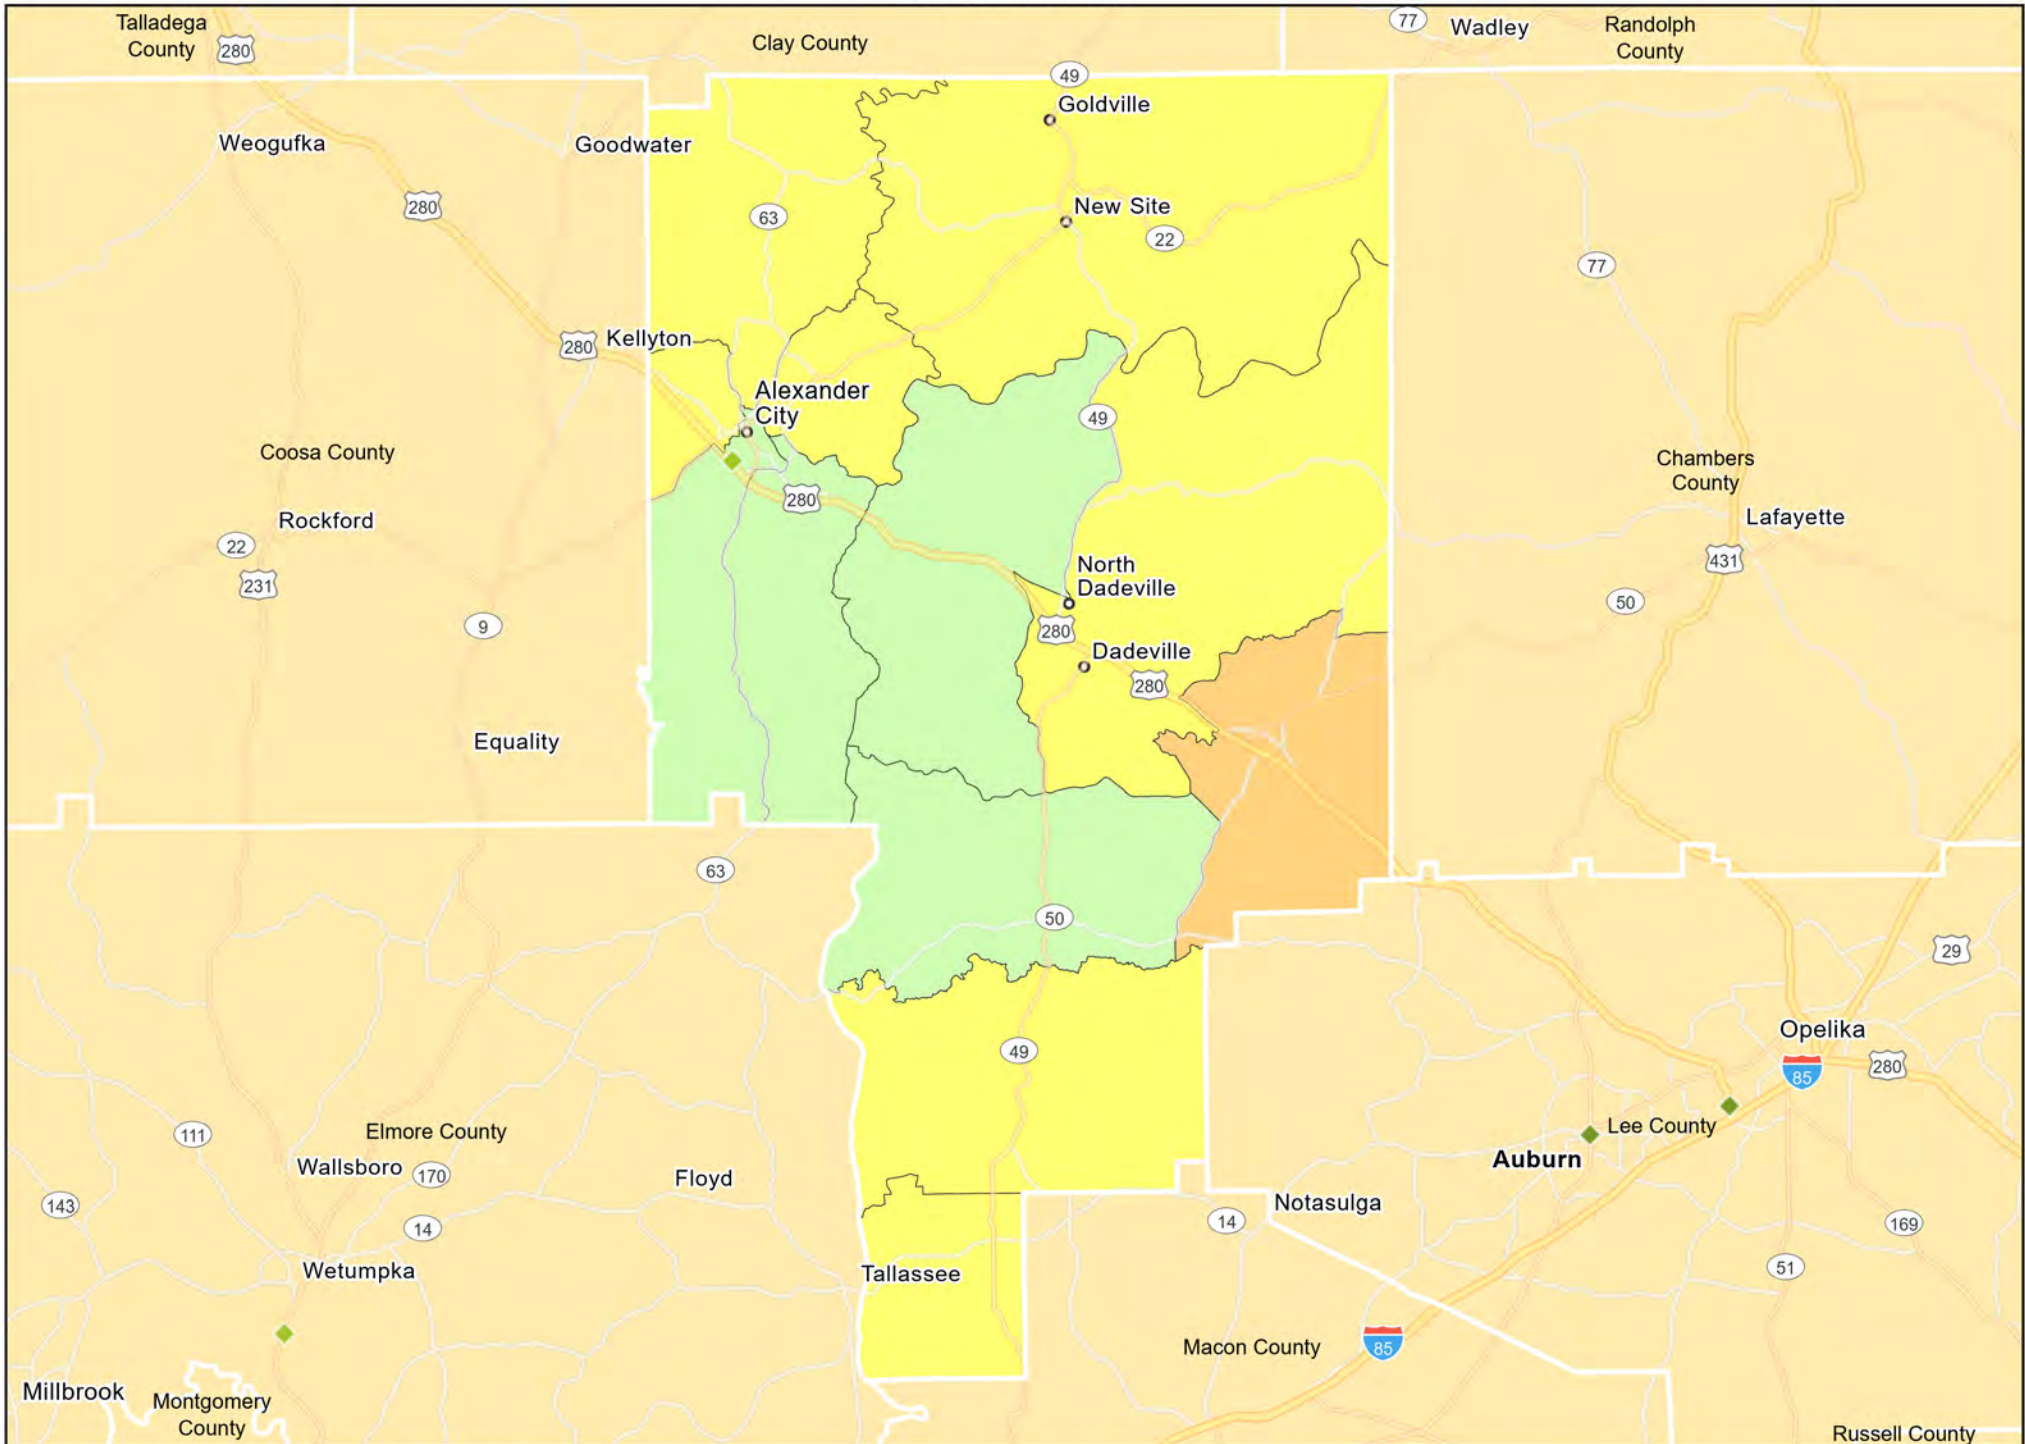

AL16 - South Alabama

Clarke County

AL16 - South Alabama
Marengo County

- Branches
- Tract_Inc_Catg
- Moderate
- Upper
- Low
- Middle
- Income Unknown

AL16 - South Alabama
Monroe County

AL16 - South Alabama
Sumter County

AL16 - South Alabama
Conecuh County

AL16 - South Alabama
Dallas County

AL16 - South Alabama
Pike County

AL17 - Talladega-Tallapoosa Counties
Talladega County

AL17 - Talladega-Tallapoosa Counties
Tallapoosa County