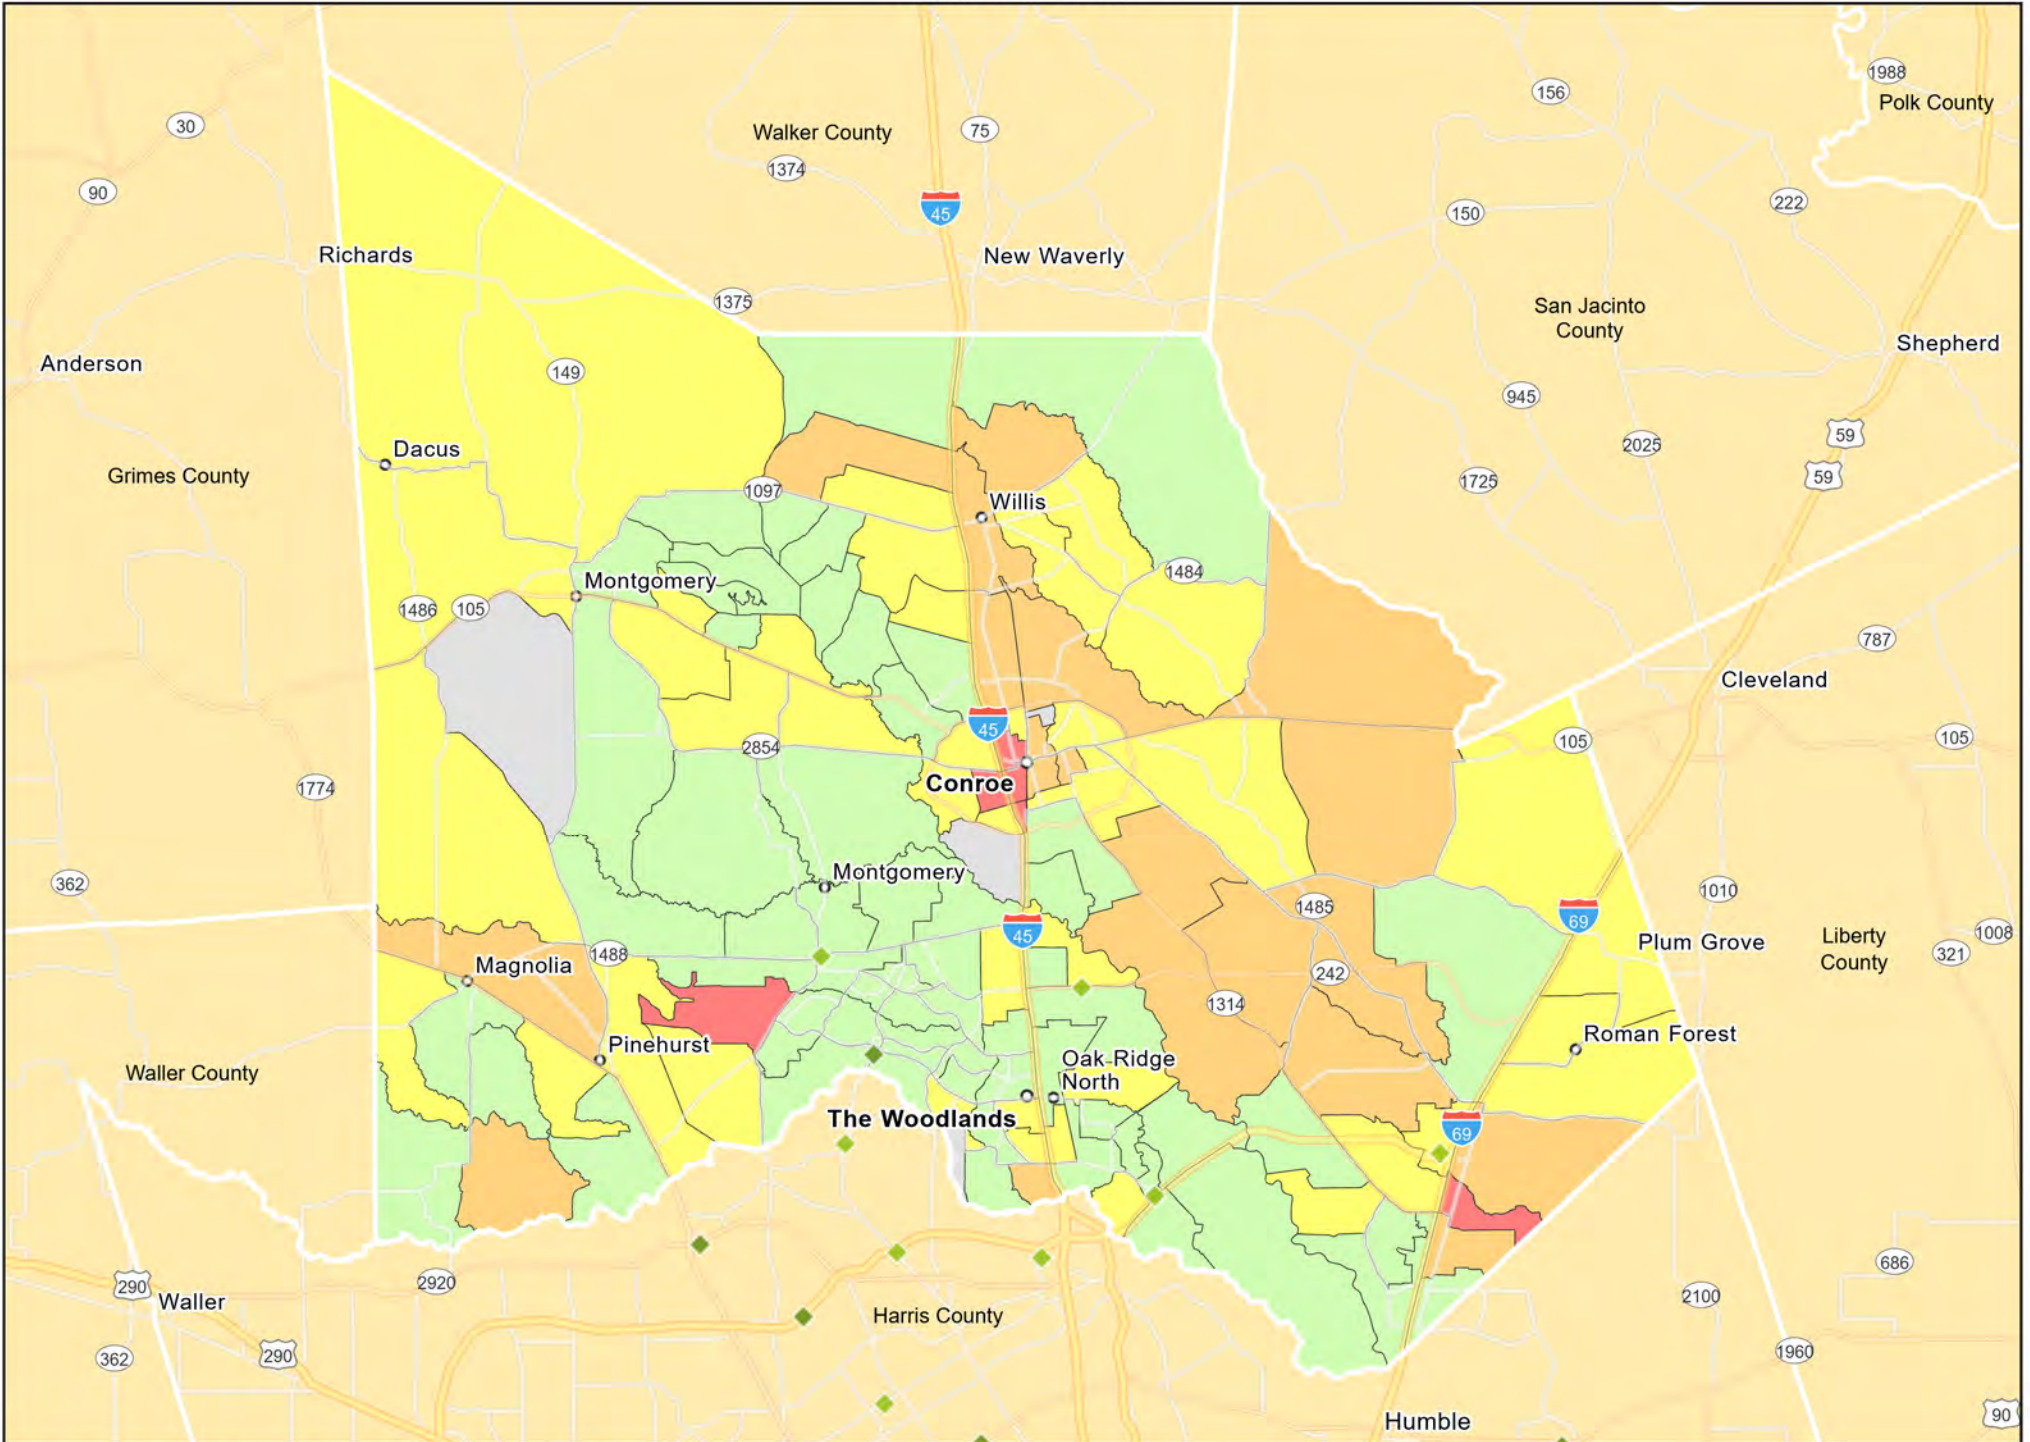

TX04 - Houston-The Woodlands-Sugar Land, TX
Montgomery County