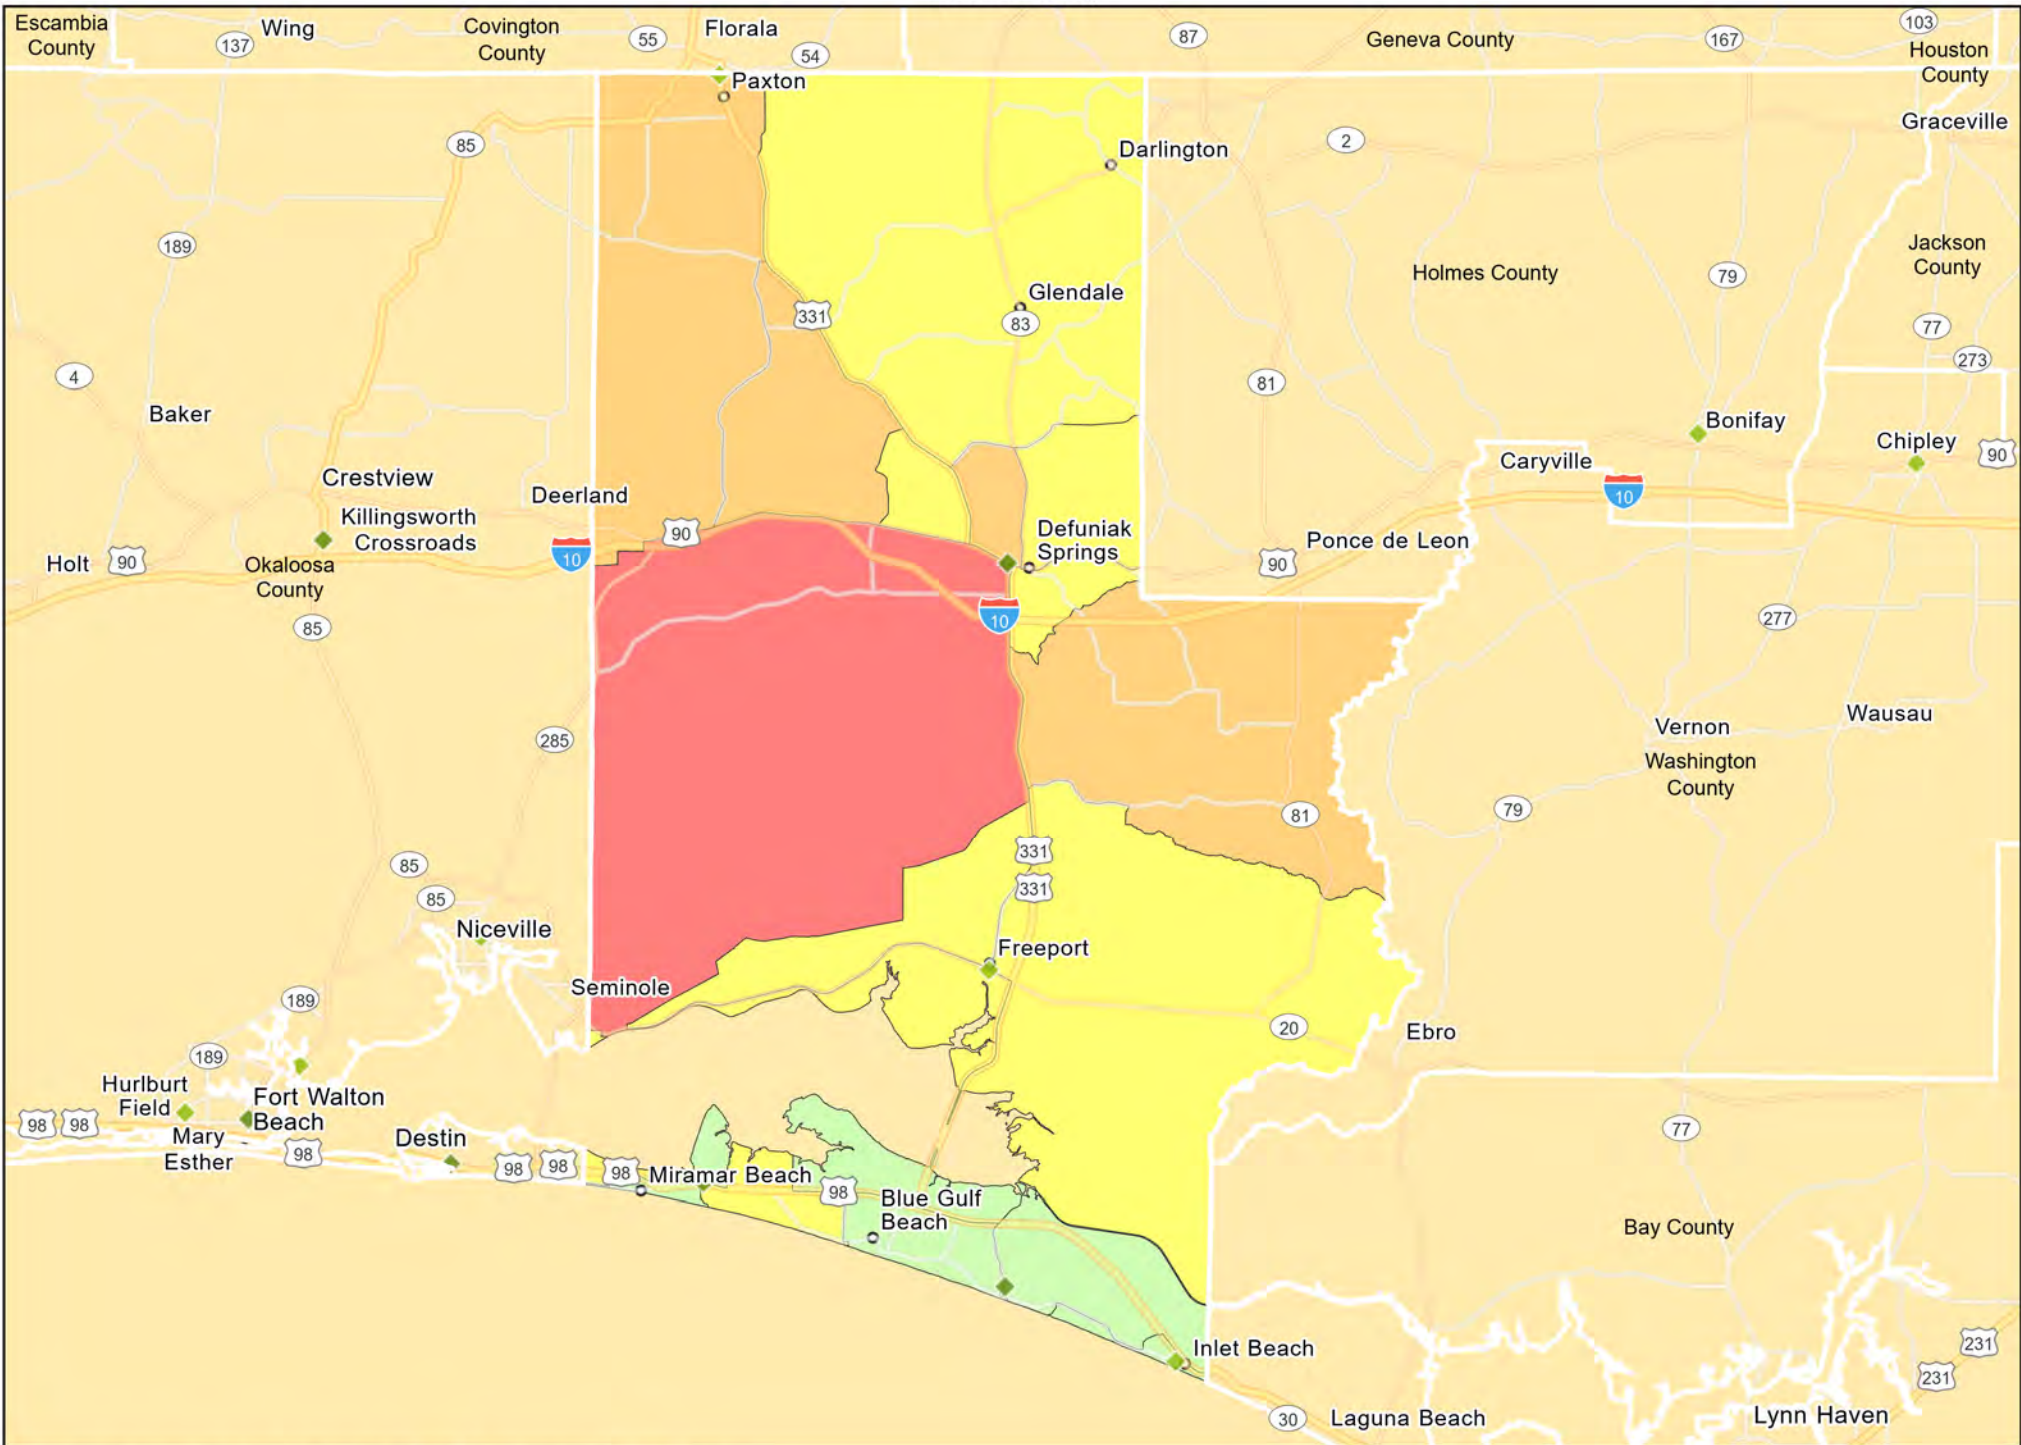

FL02 - Crestview-Ft. Walton Beach-Destin
Walton County

FL03 - Deltona-Daytona
Volusia County

FL04 - Fort Lauderdale-Pompano Beach
Broward County

- Branches
- Tract_Inc_Catg
- Low
- Middle
- Moderate
- Upper
- Income Unknown