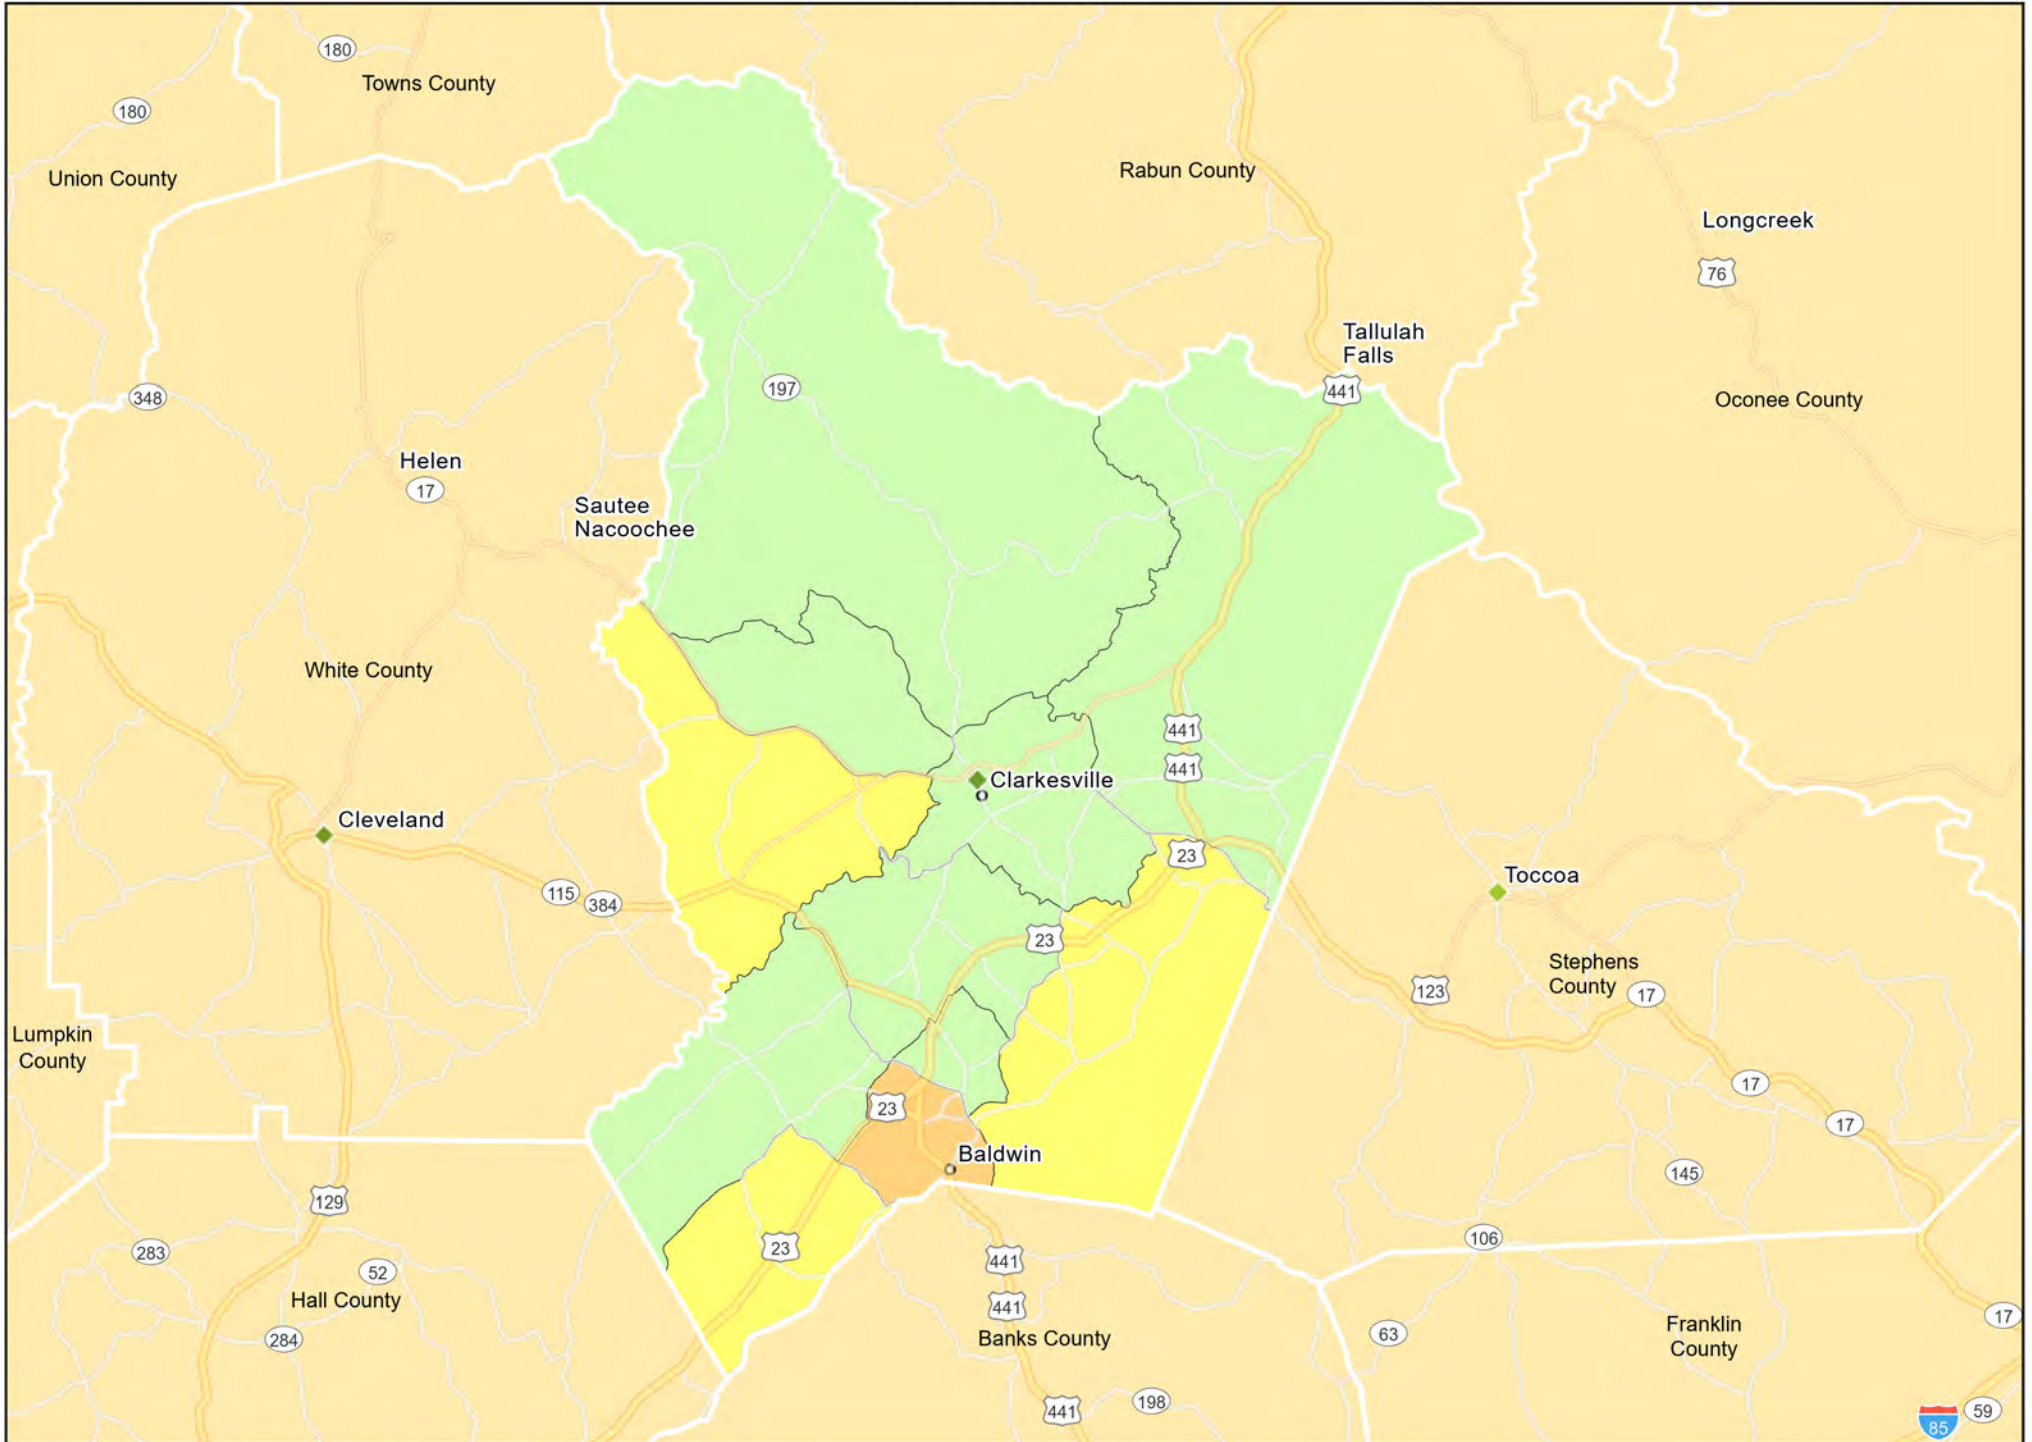

GA12 - Northeast Georgia
Habersham County