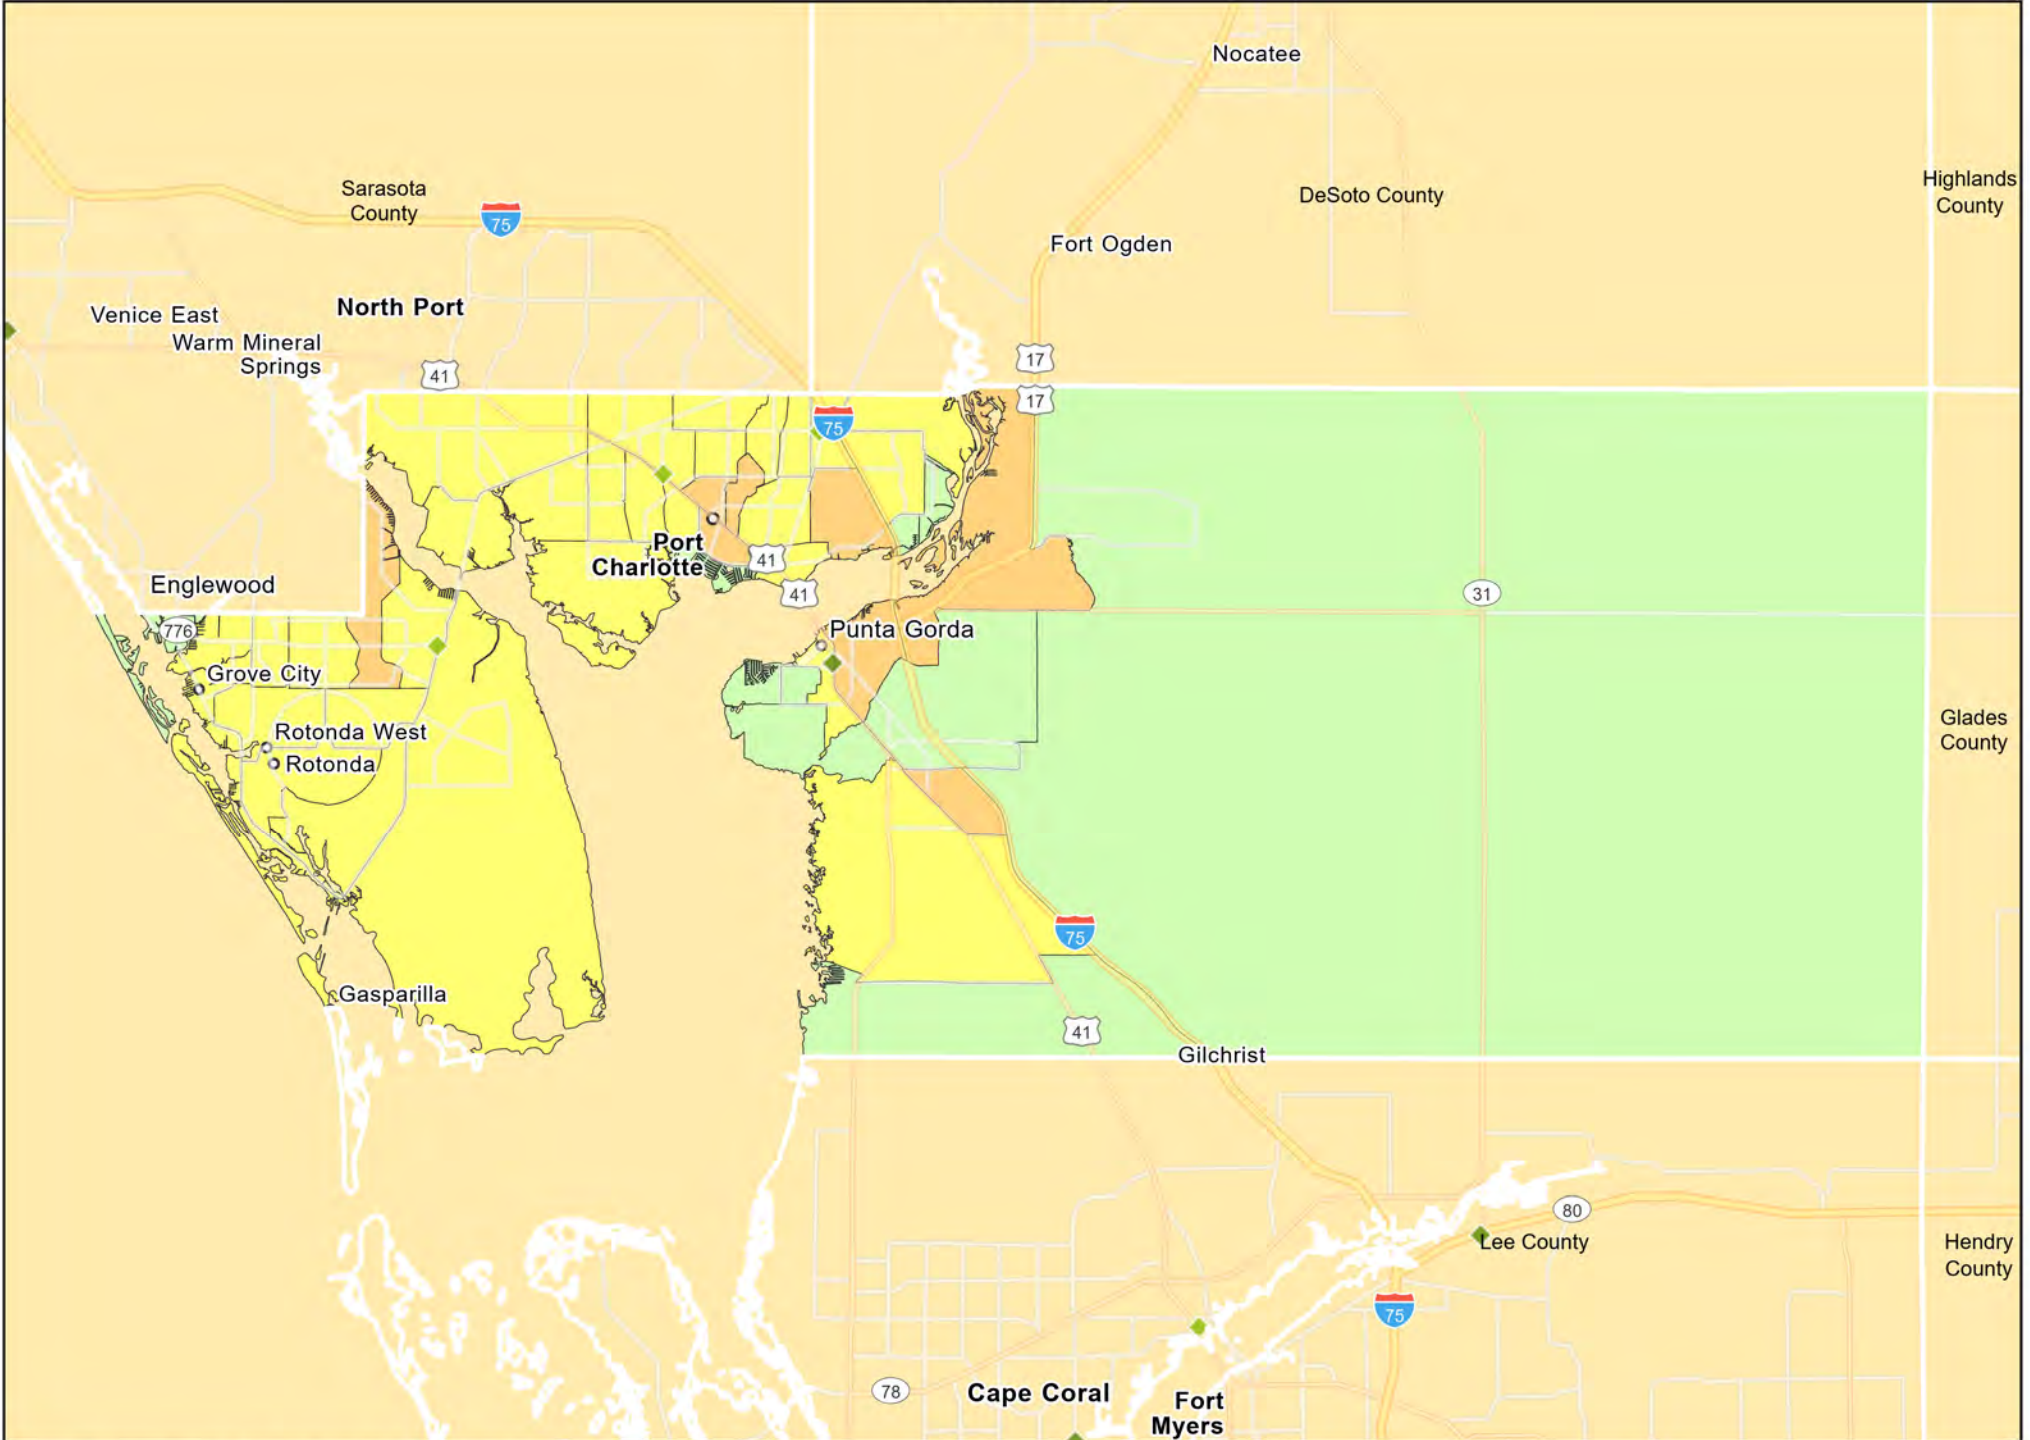

FL16 - Punta Gorda
Charlotte County

● Branches Tract_Inc_Catg Moderate Upper
Low Middle Income Unknown