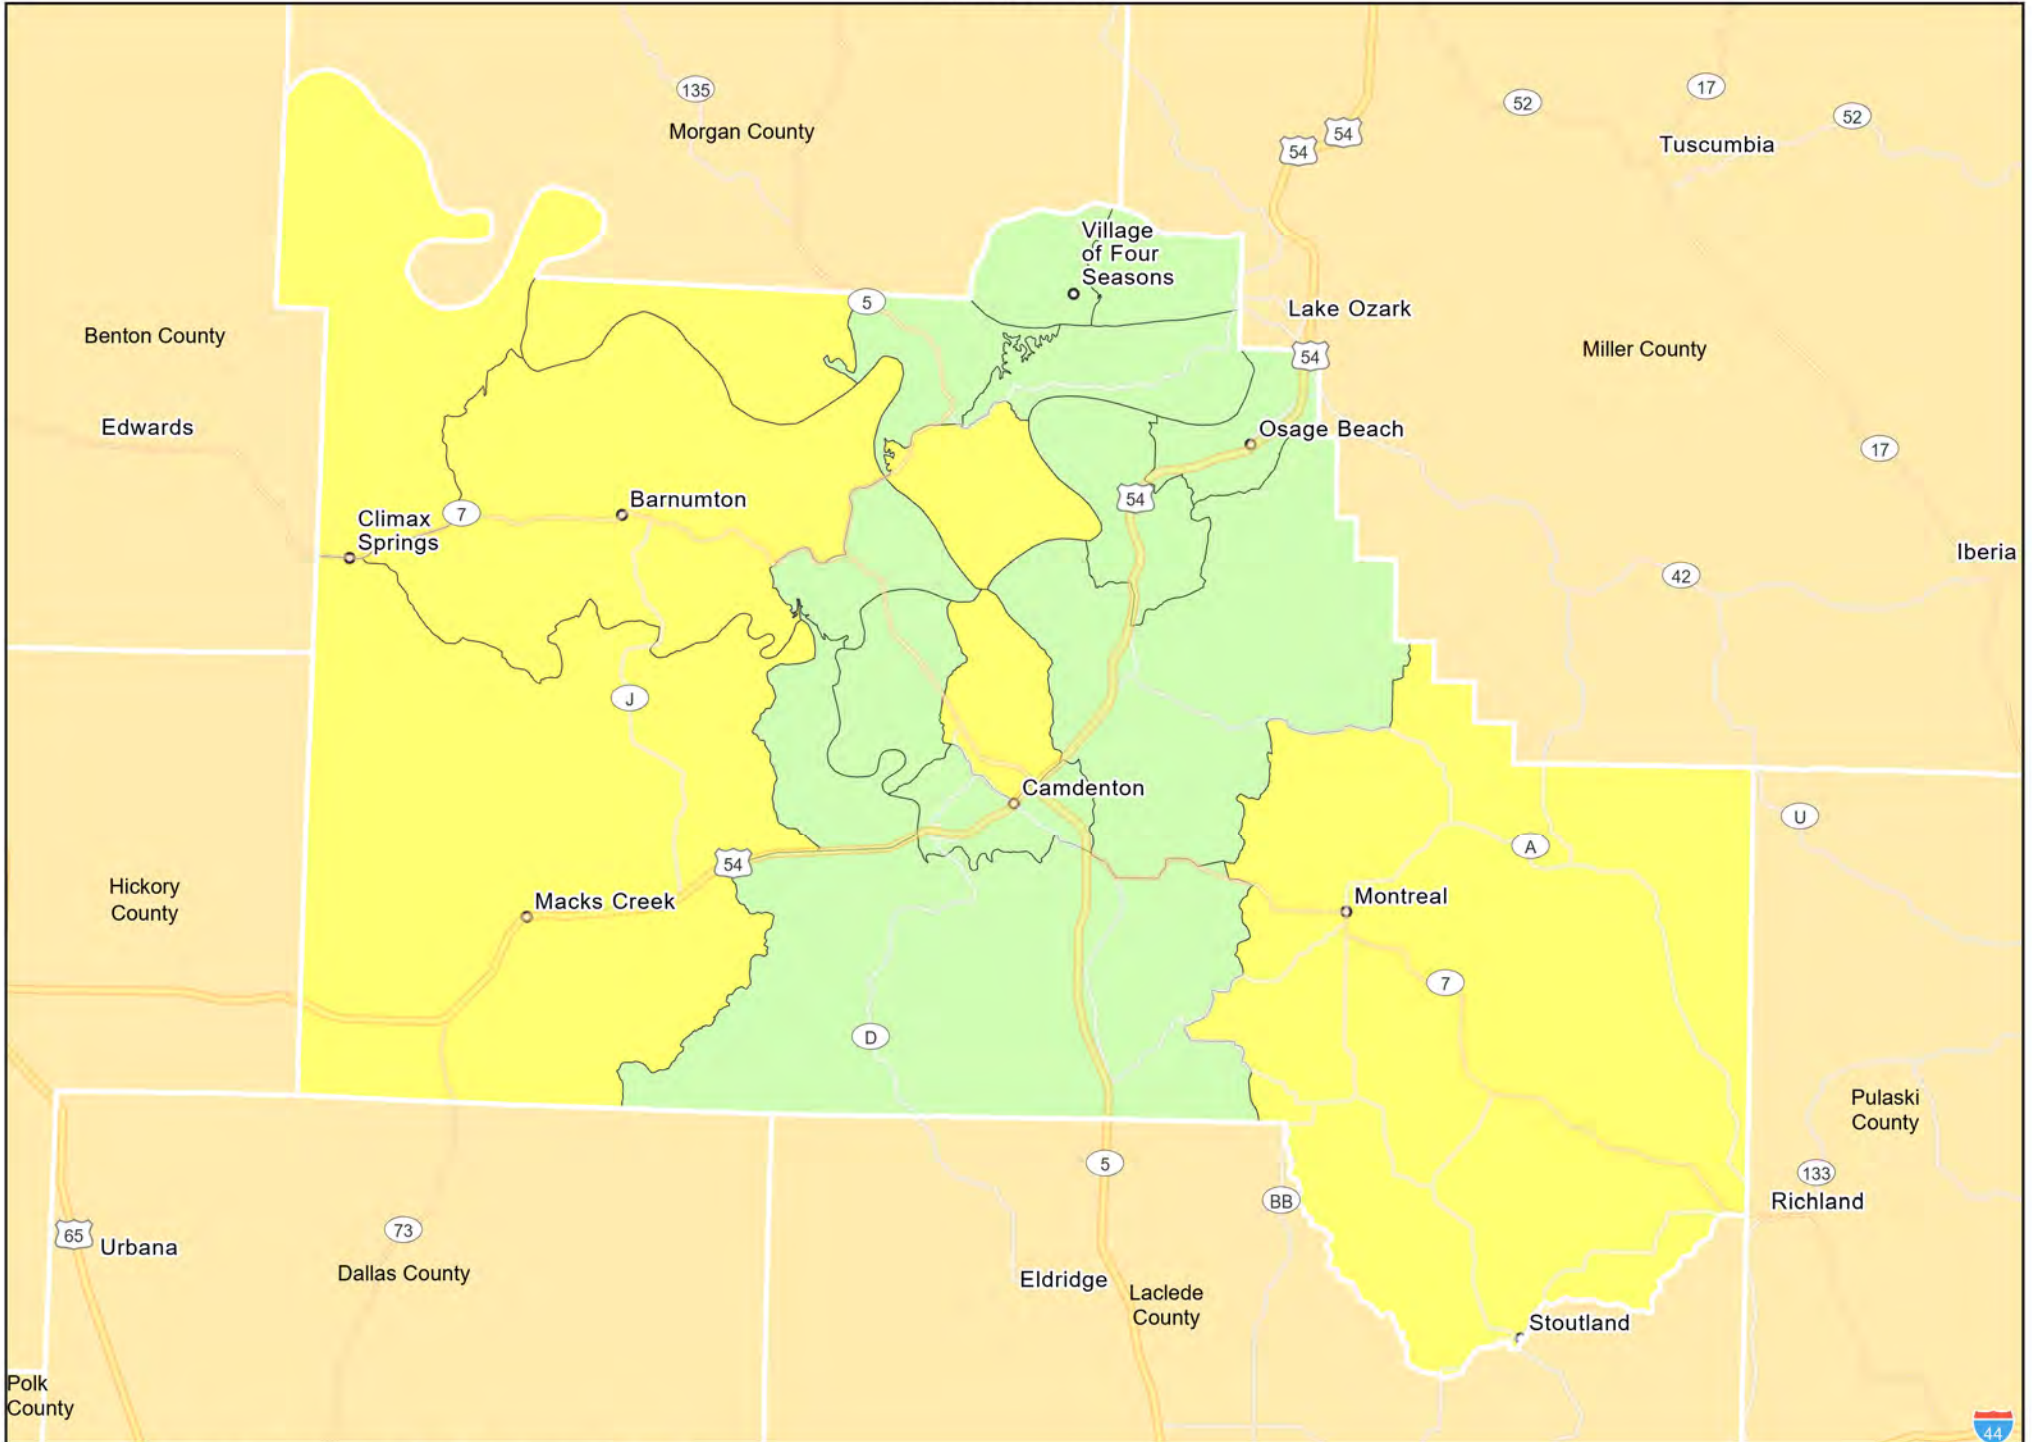

MO02 - Columbia
Camden County