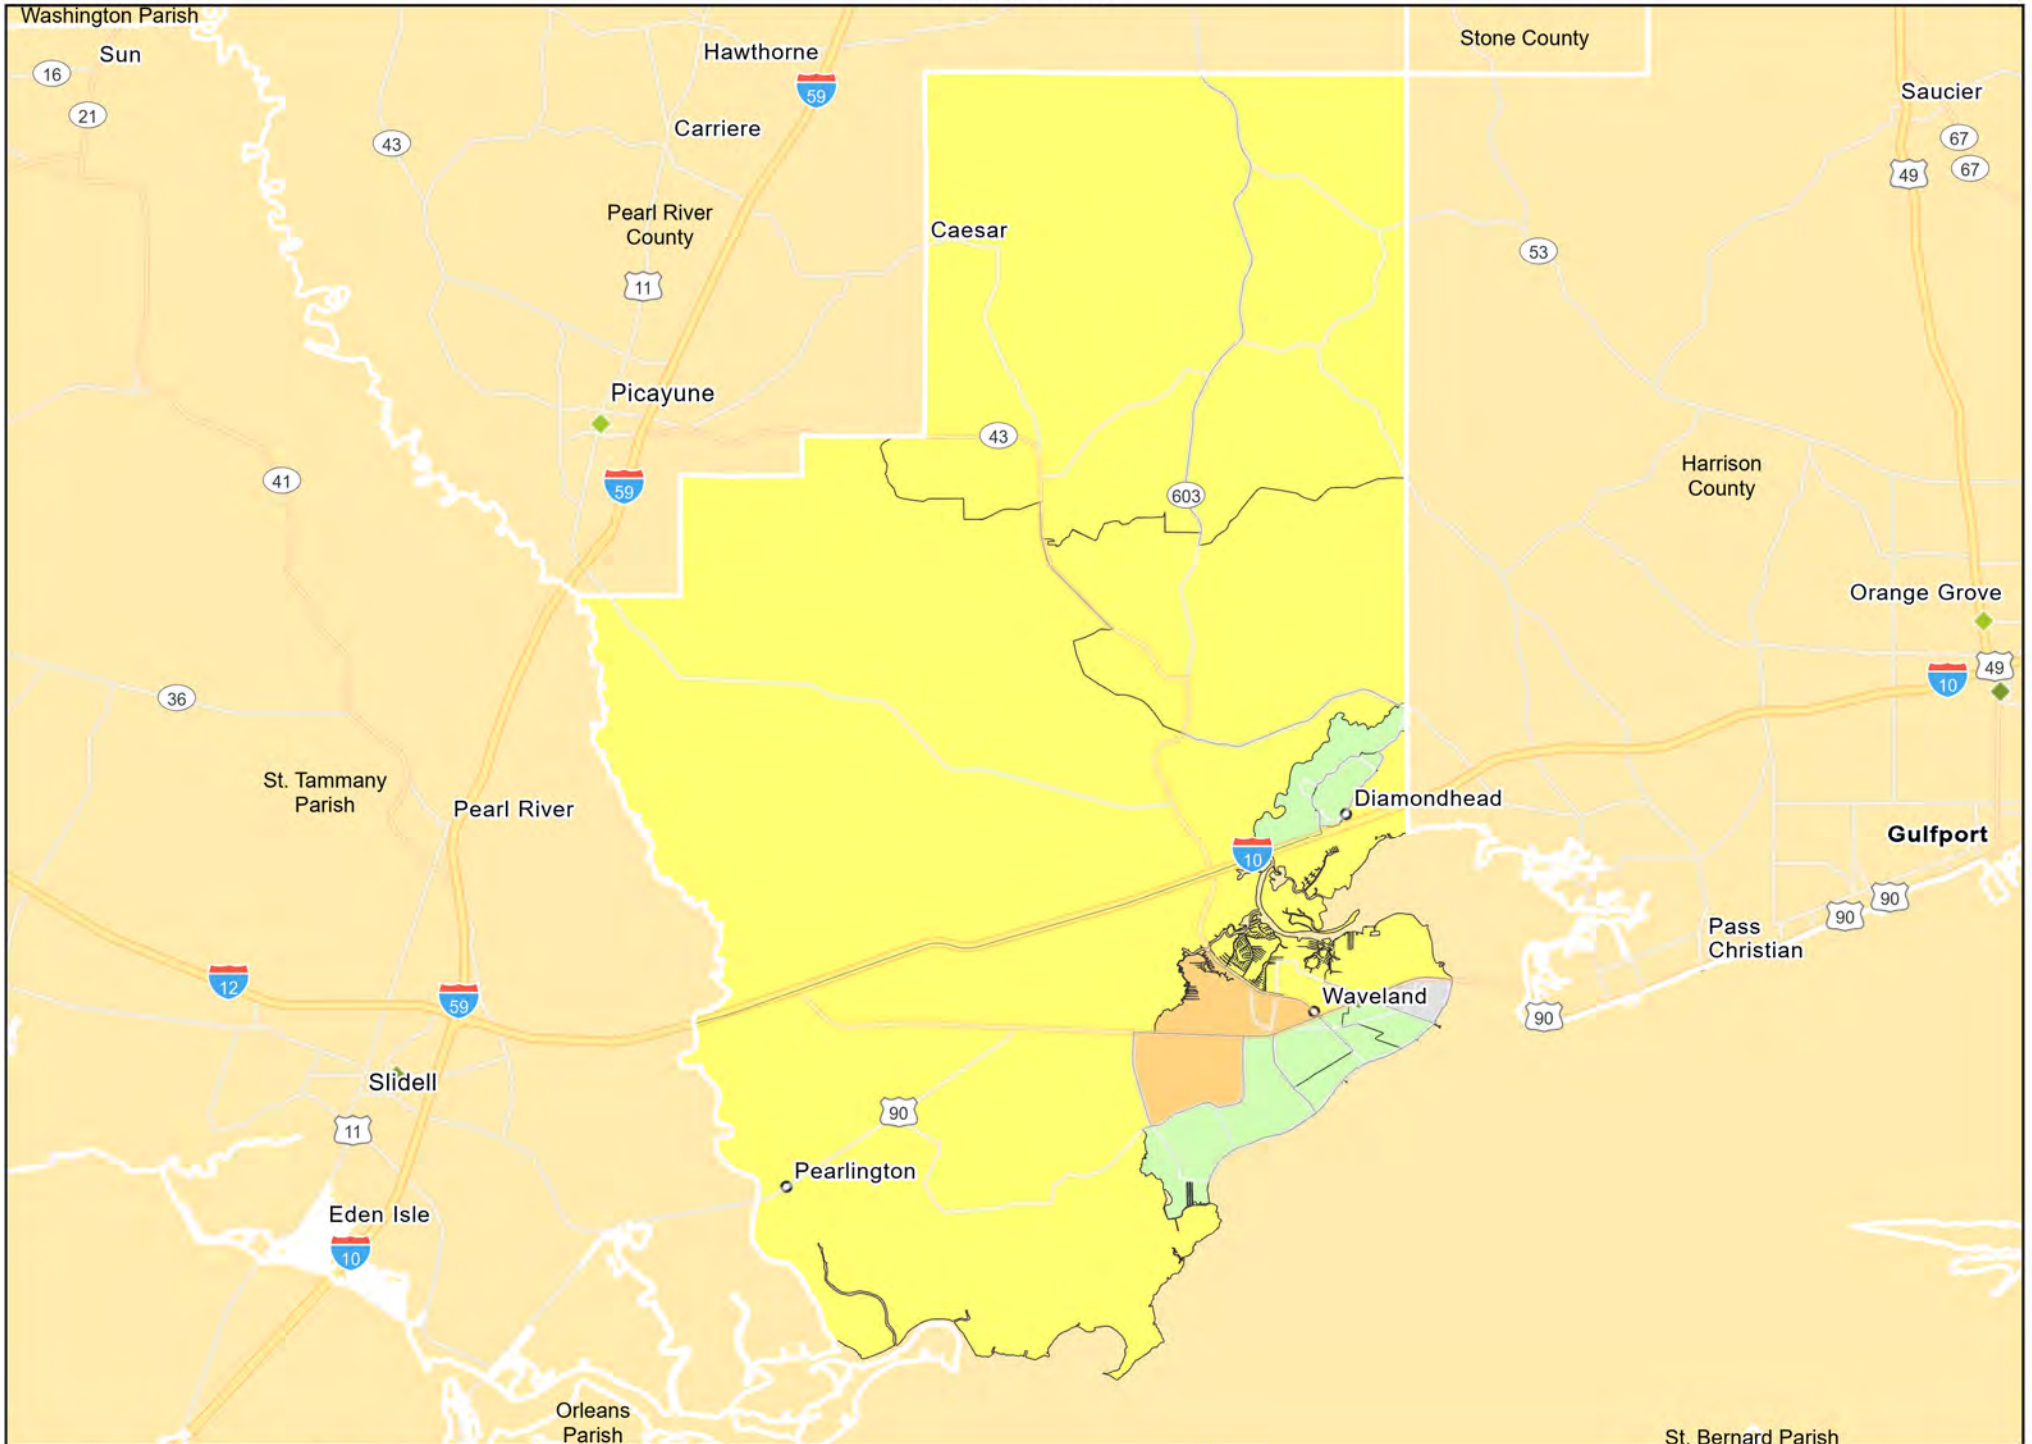

MO10 - Taney County
Taney County

MS01 - Gulfport-Biloxi-Pascagoula
Hancock County

St. Bernard Parish

MS01 - Gulfport-Biloxi-Pascagoula
Harrison County

MS01 - Gulfport-Biloxi-Pascagoula
Jackson County

MS02 - Hattiesburg
Forrest County