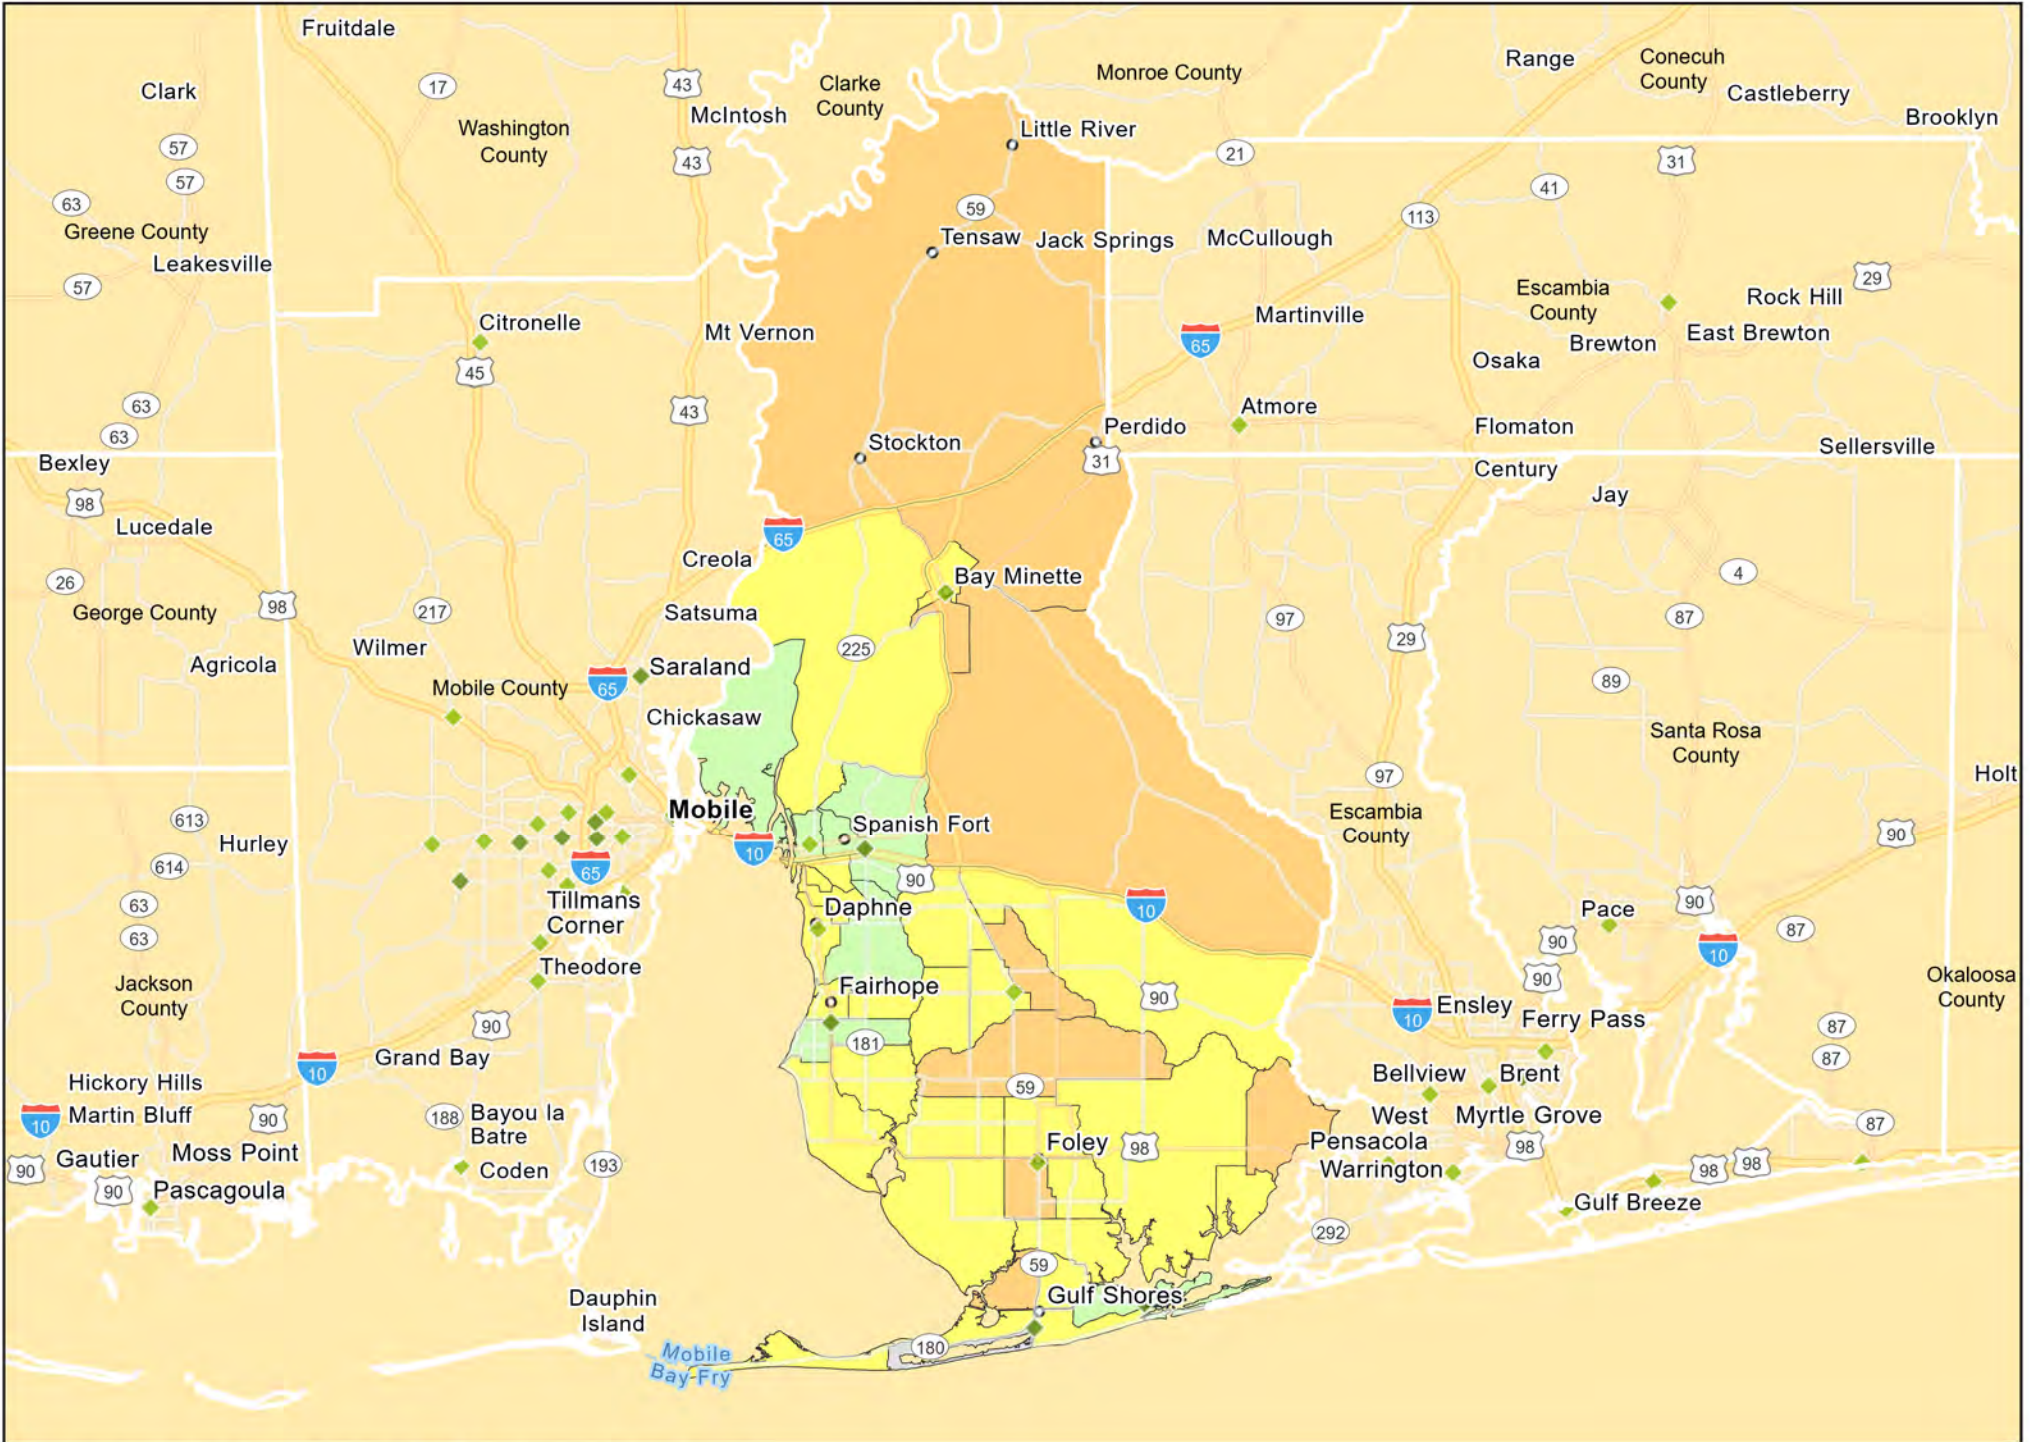

AL04 - Daphne-Fairhope-Foley
Baldwin County

- Branches
- Tract_Inc_Catg
- Moderate
- Upper
- Low
- Middle
- Income Unknown