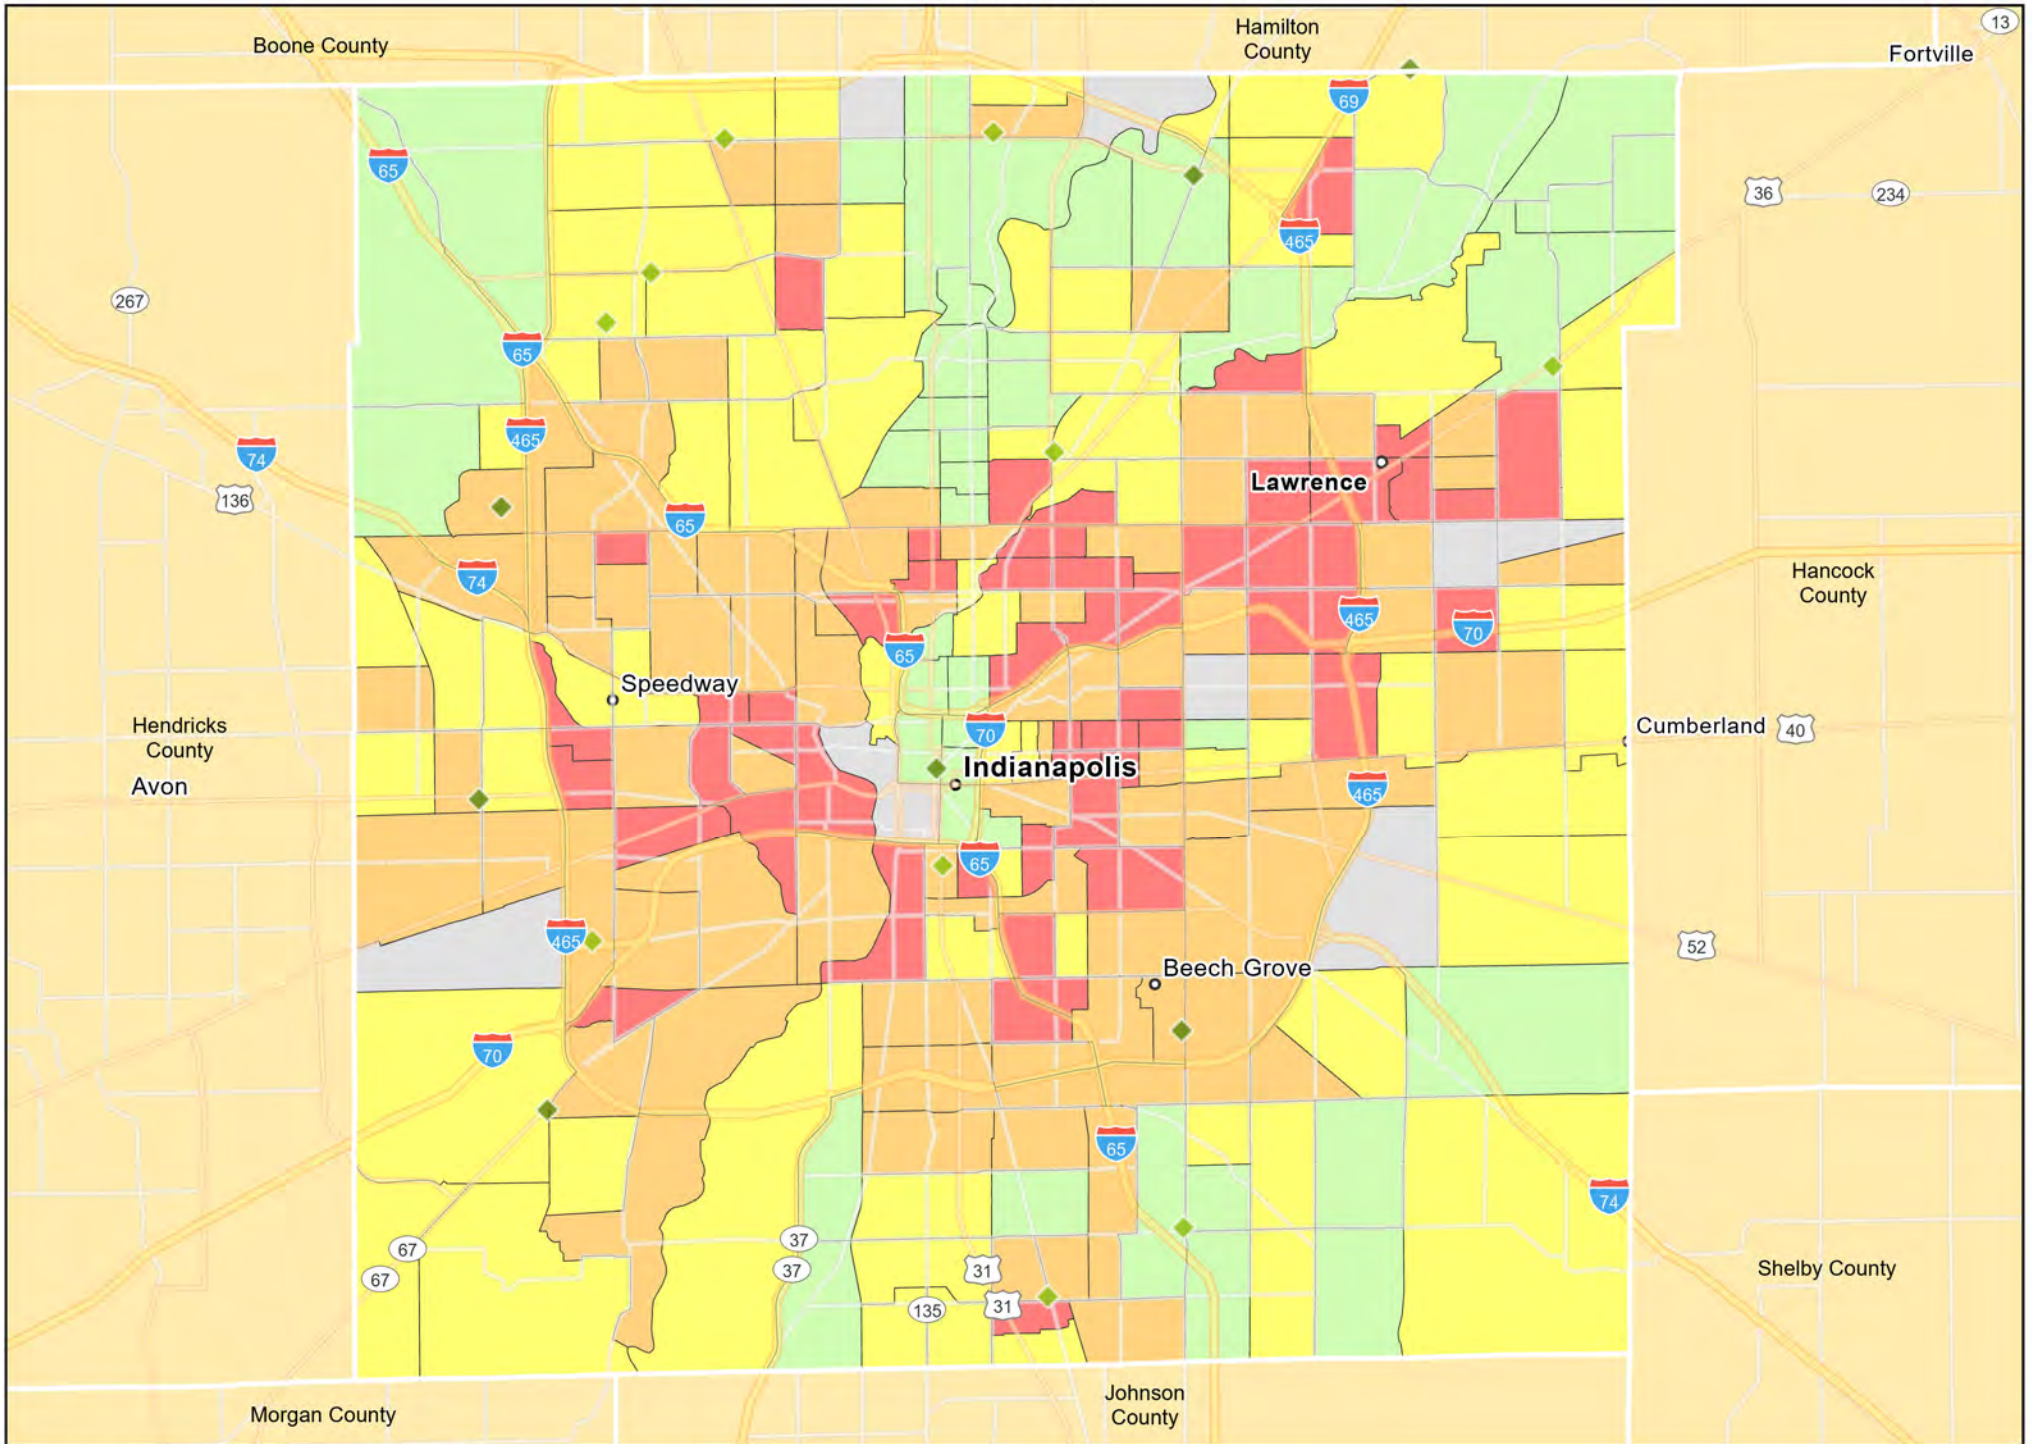

IN03 - Indianapolis
Marion County