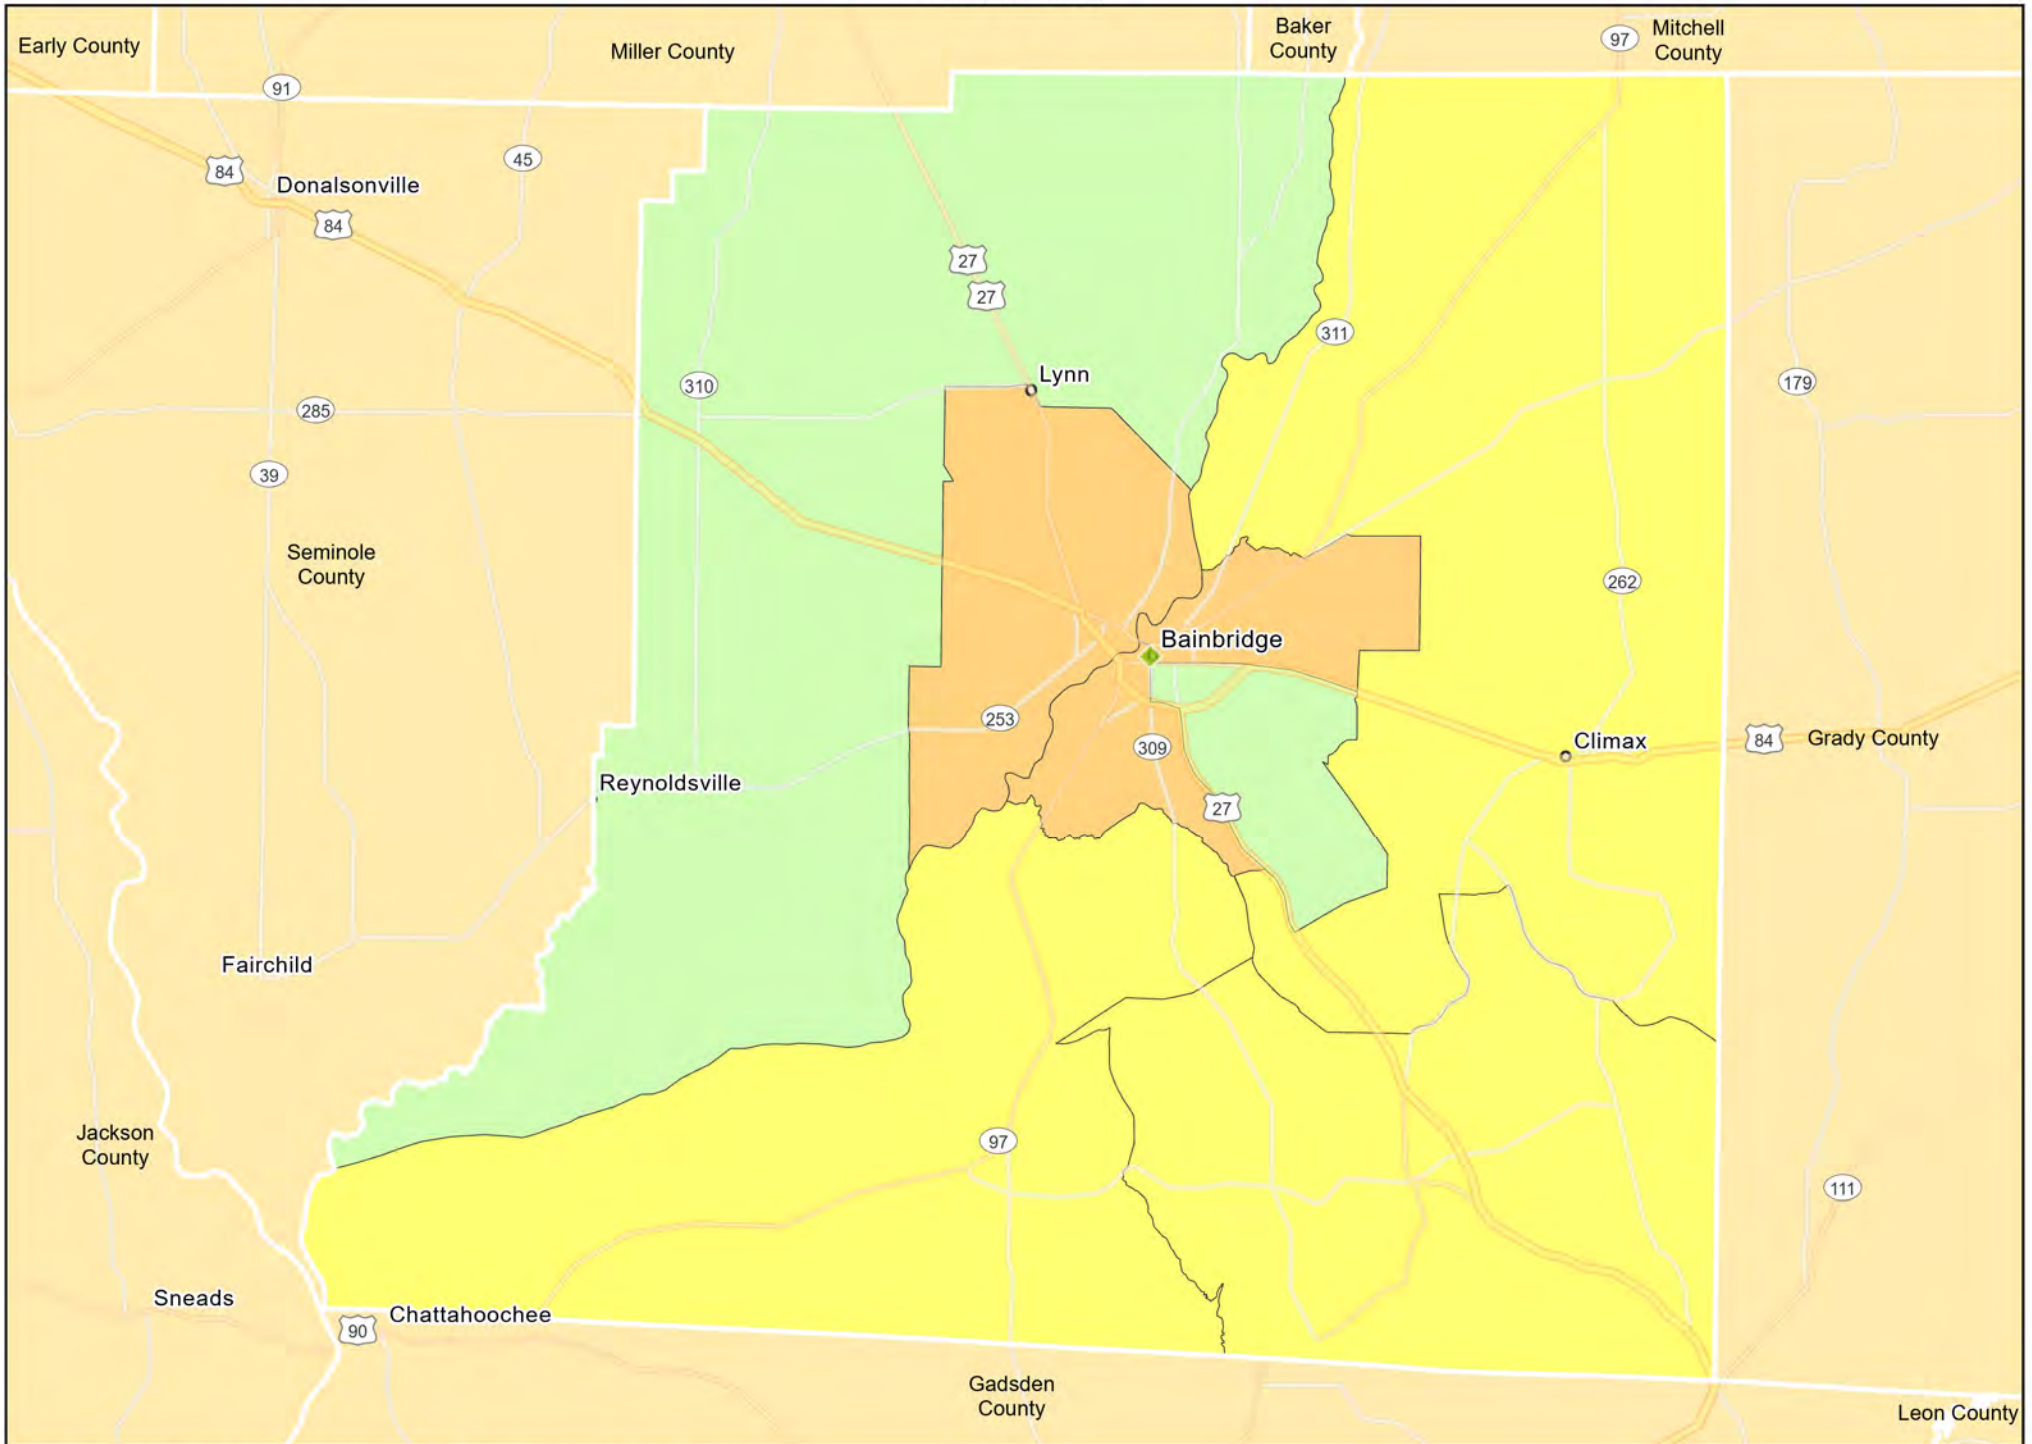

● Low	● Moderate	● Upper
● Middle	● Income Unknown	

GA15 - Southwest Georgia
Clay County

GA15 - Southwest Georgia
Crisp County

GA15 - Southwest Georgia
Decatur County

- Branches
- Tract_Inc_Catg
- Moderate
- Upper
- Low
- Middle
- Income Unknown