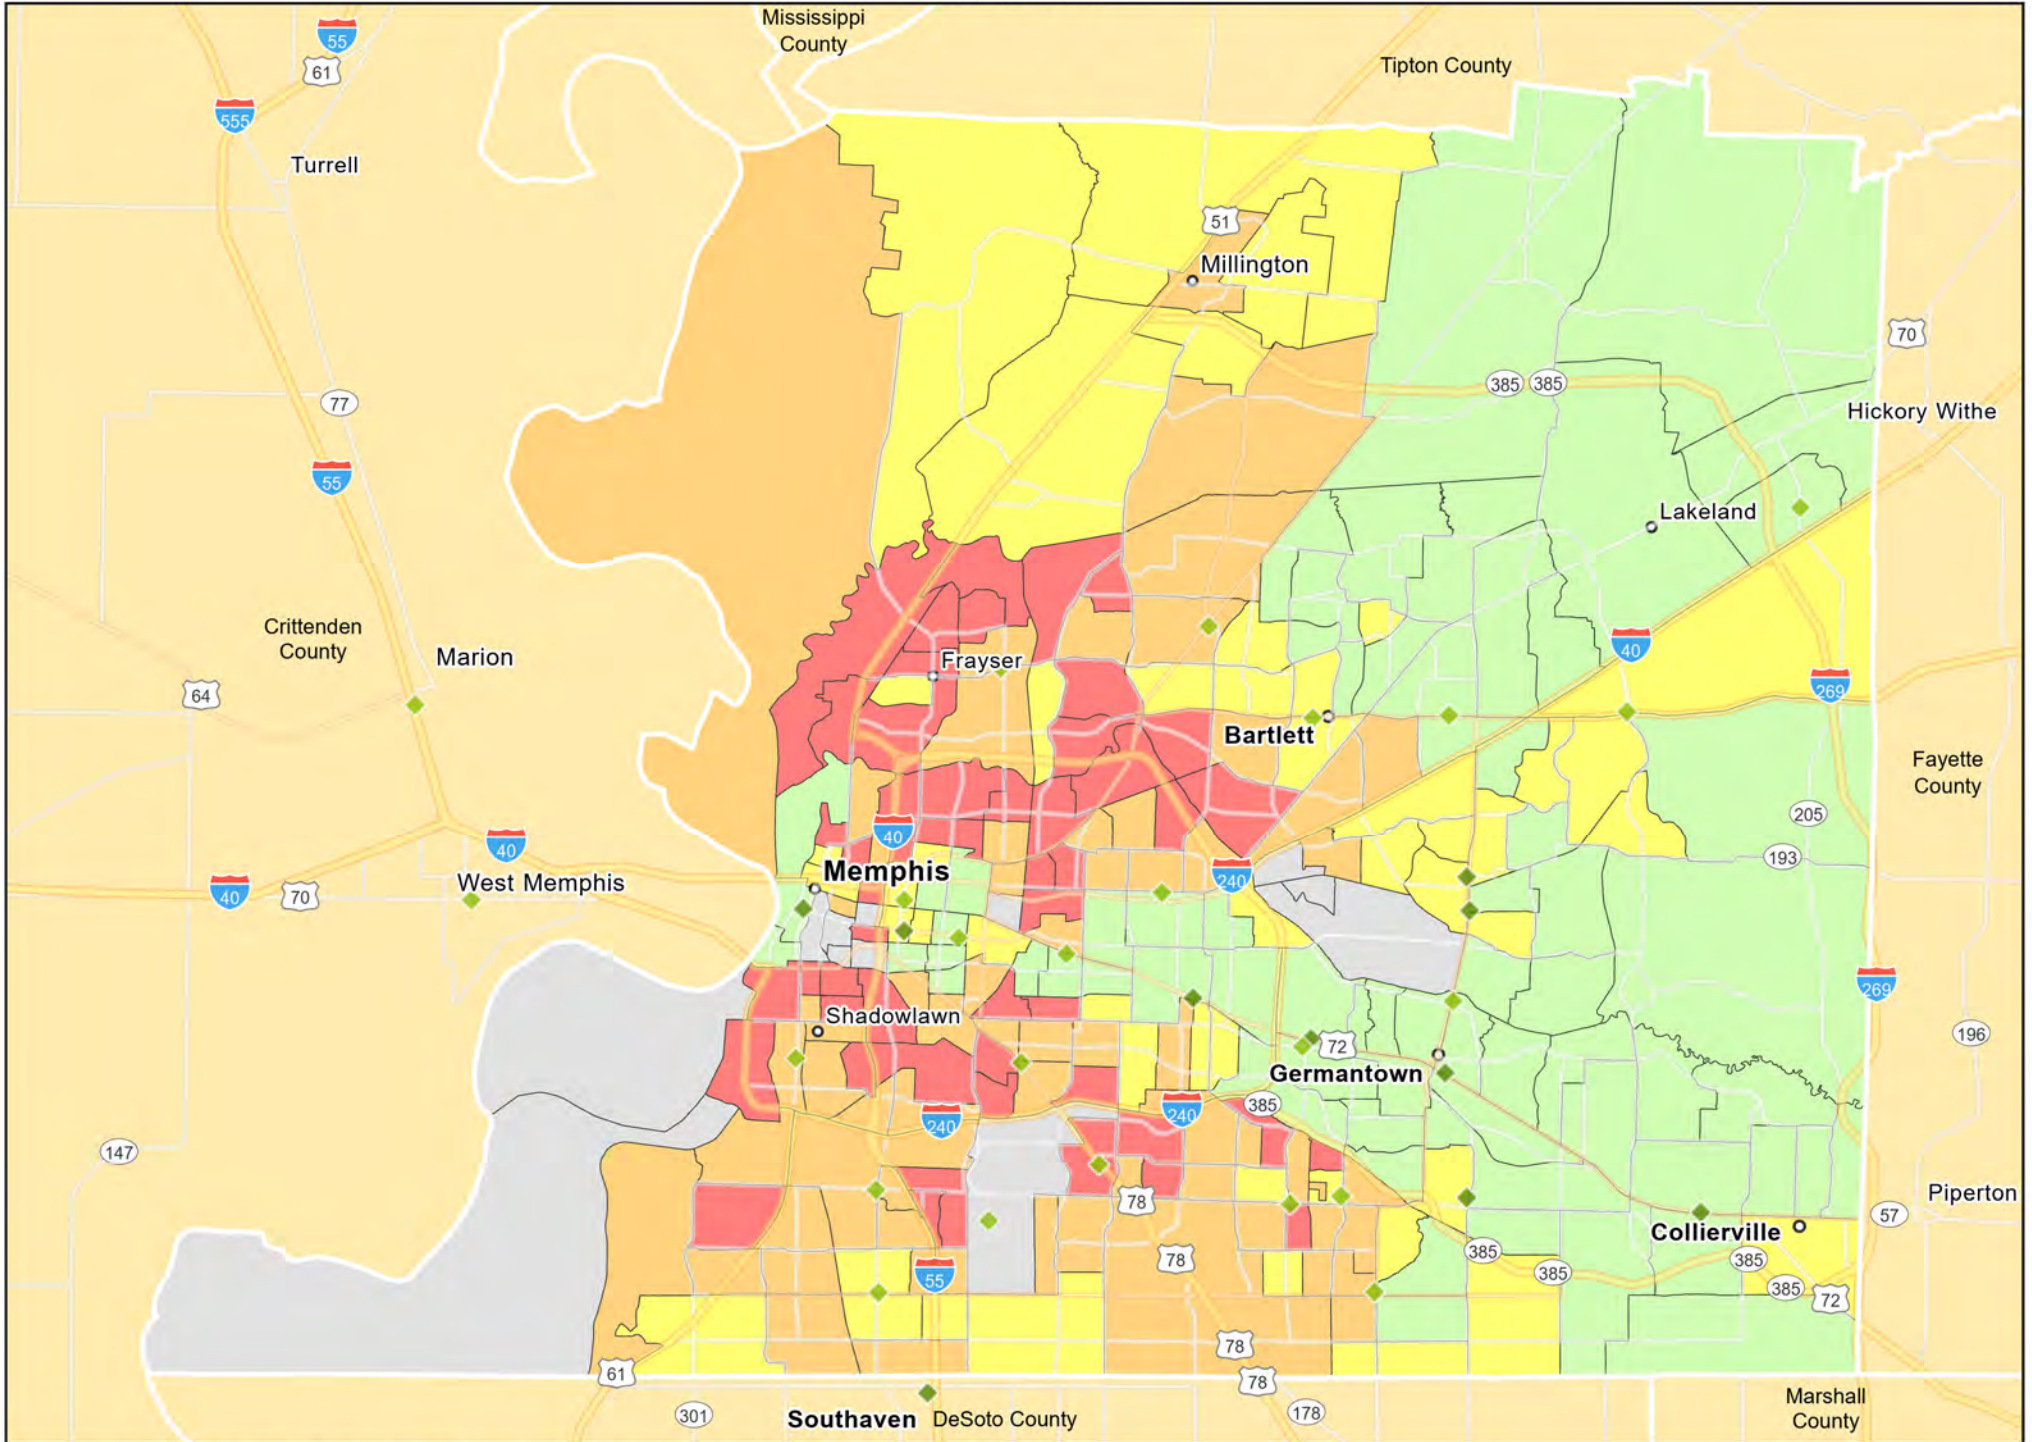

TN08 - Memphis (AR-MS-TN)
Shelby County

● Branches Tract_Inc_Catg
Low Moderate Upper
Middle Income Unknown