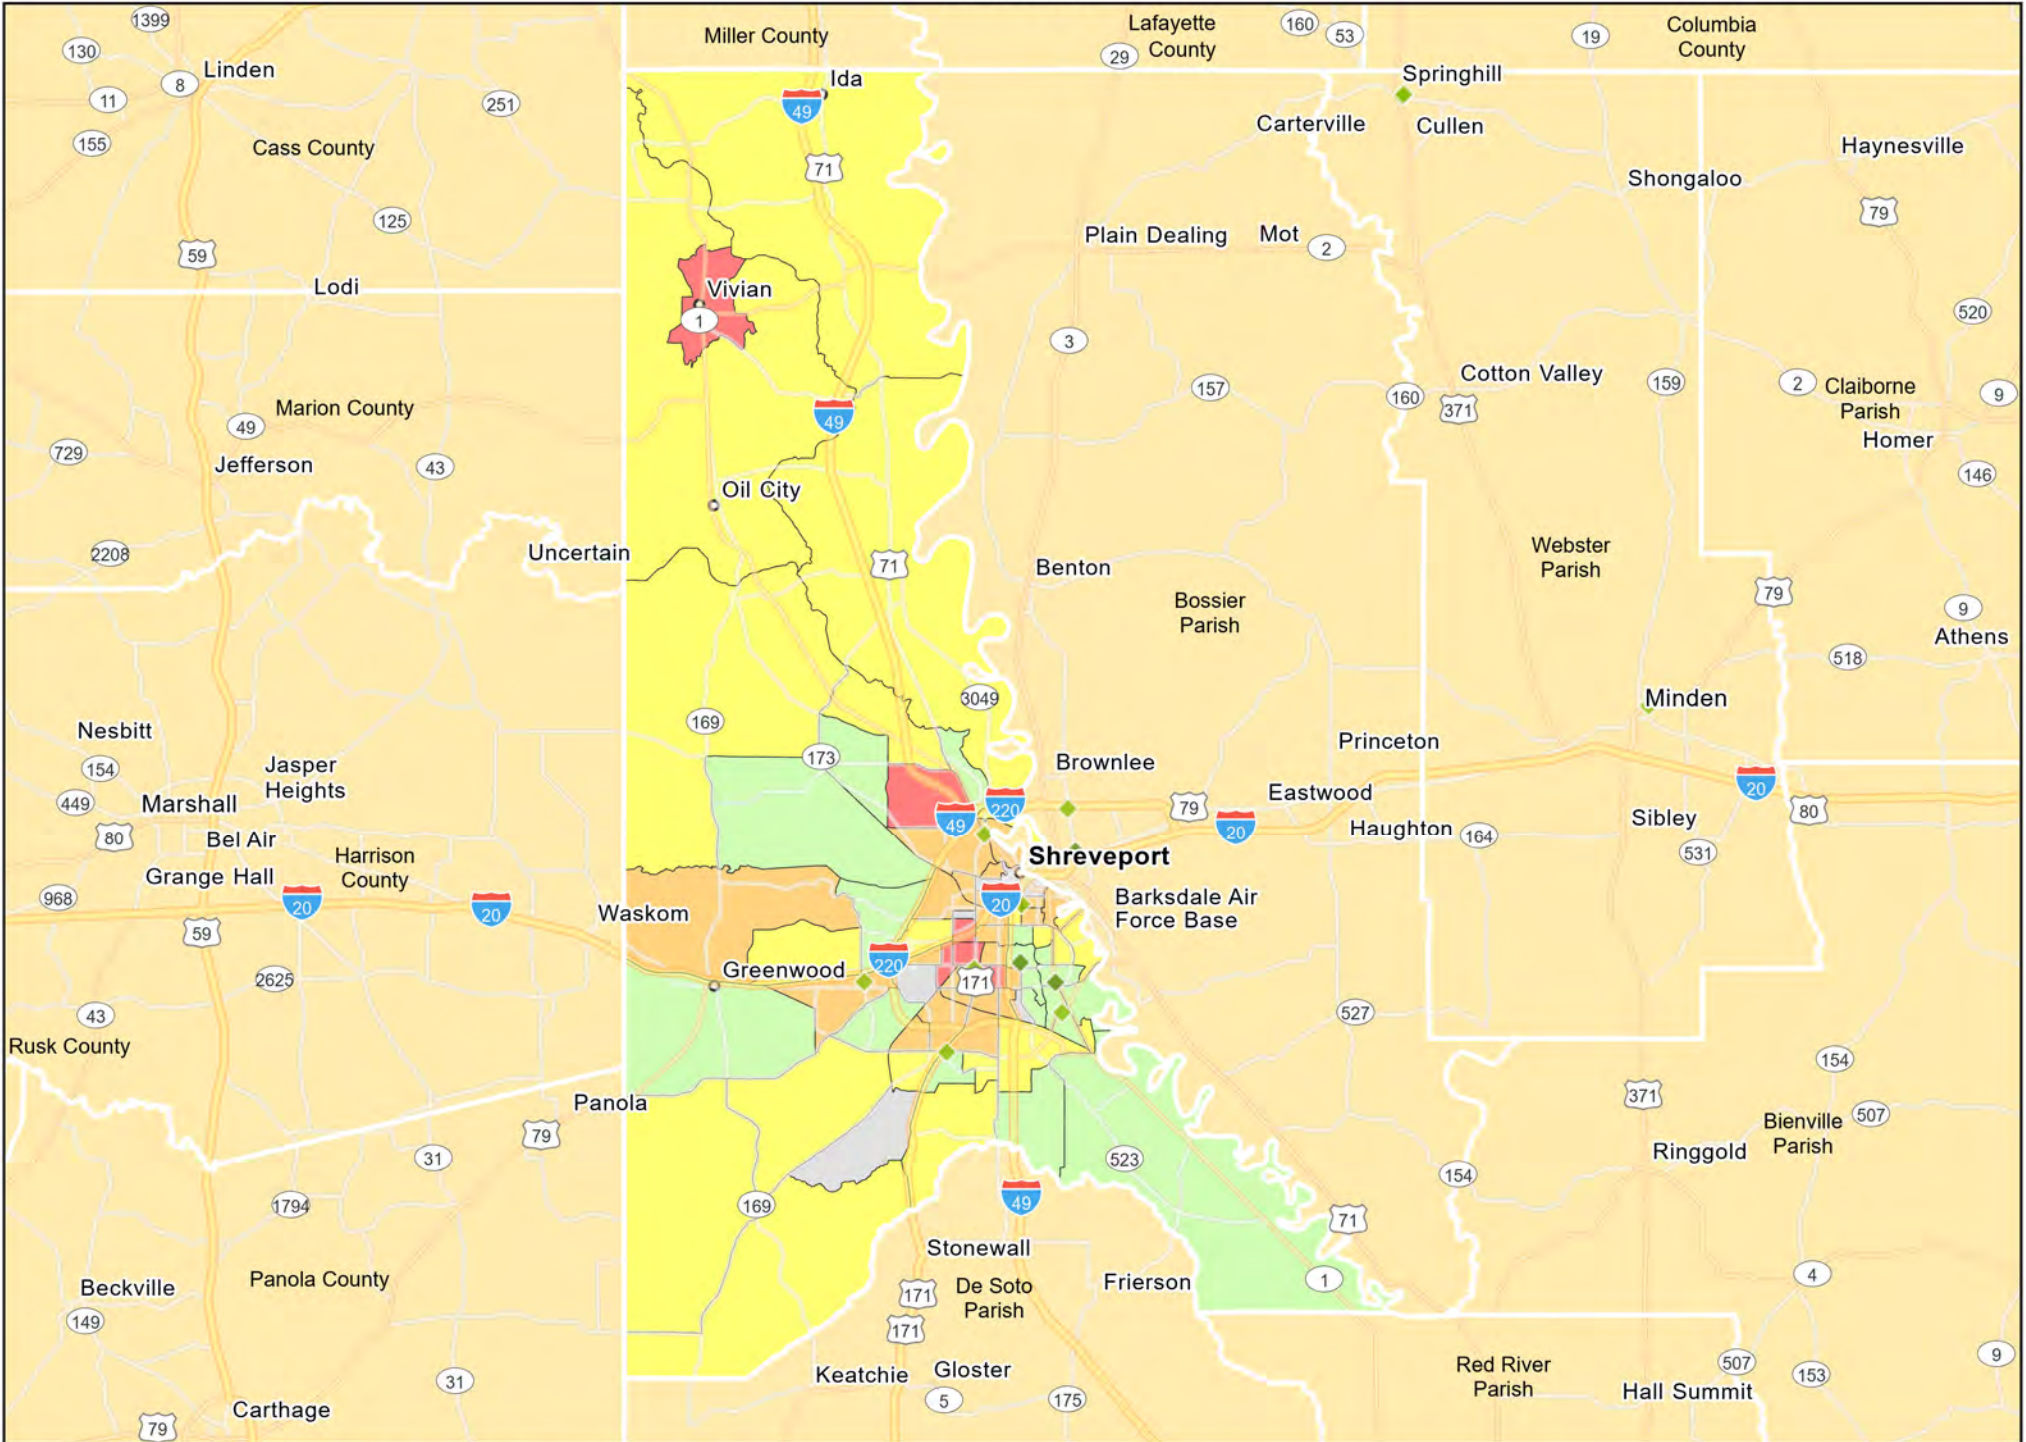

LA06 - New Orleans
St. Bernard Parish

LA06 - New Orleans
St. Charles Parish

LA06 - New Orleans
St. James Parish

LA06 - New Orleans
St. John the Baptist Parish

LA07 - Shreveport-Bossier City

Bossier Parish

LA07 - Shreveport-Bossier City
Caddo Parish