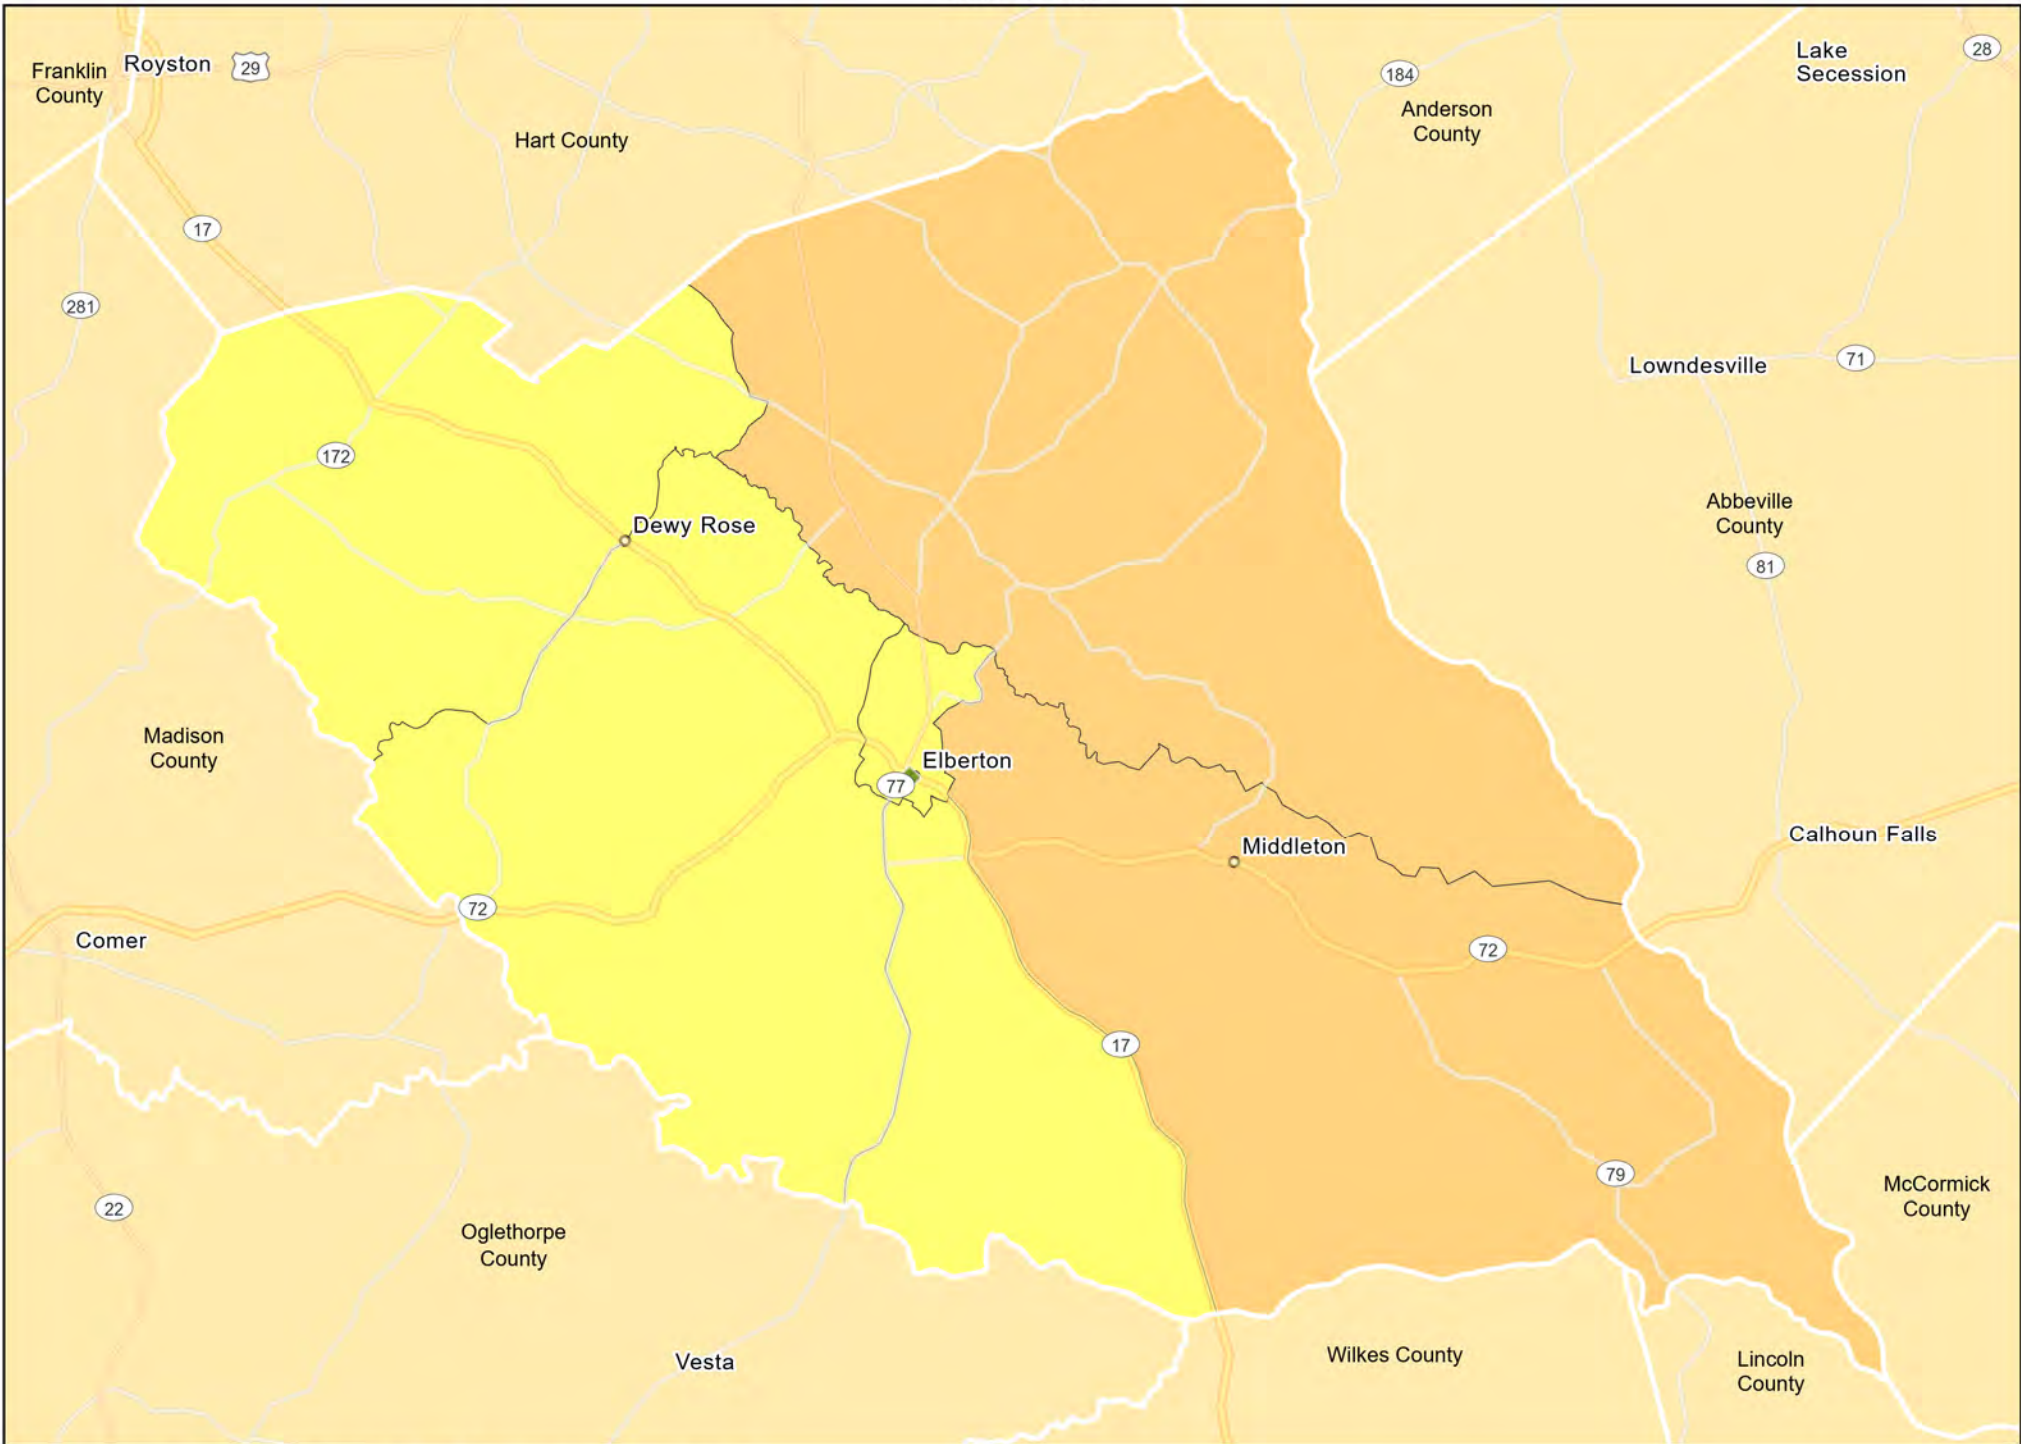

GA13 - Elbert-Wilkes Counties

Elbert County