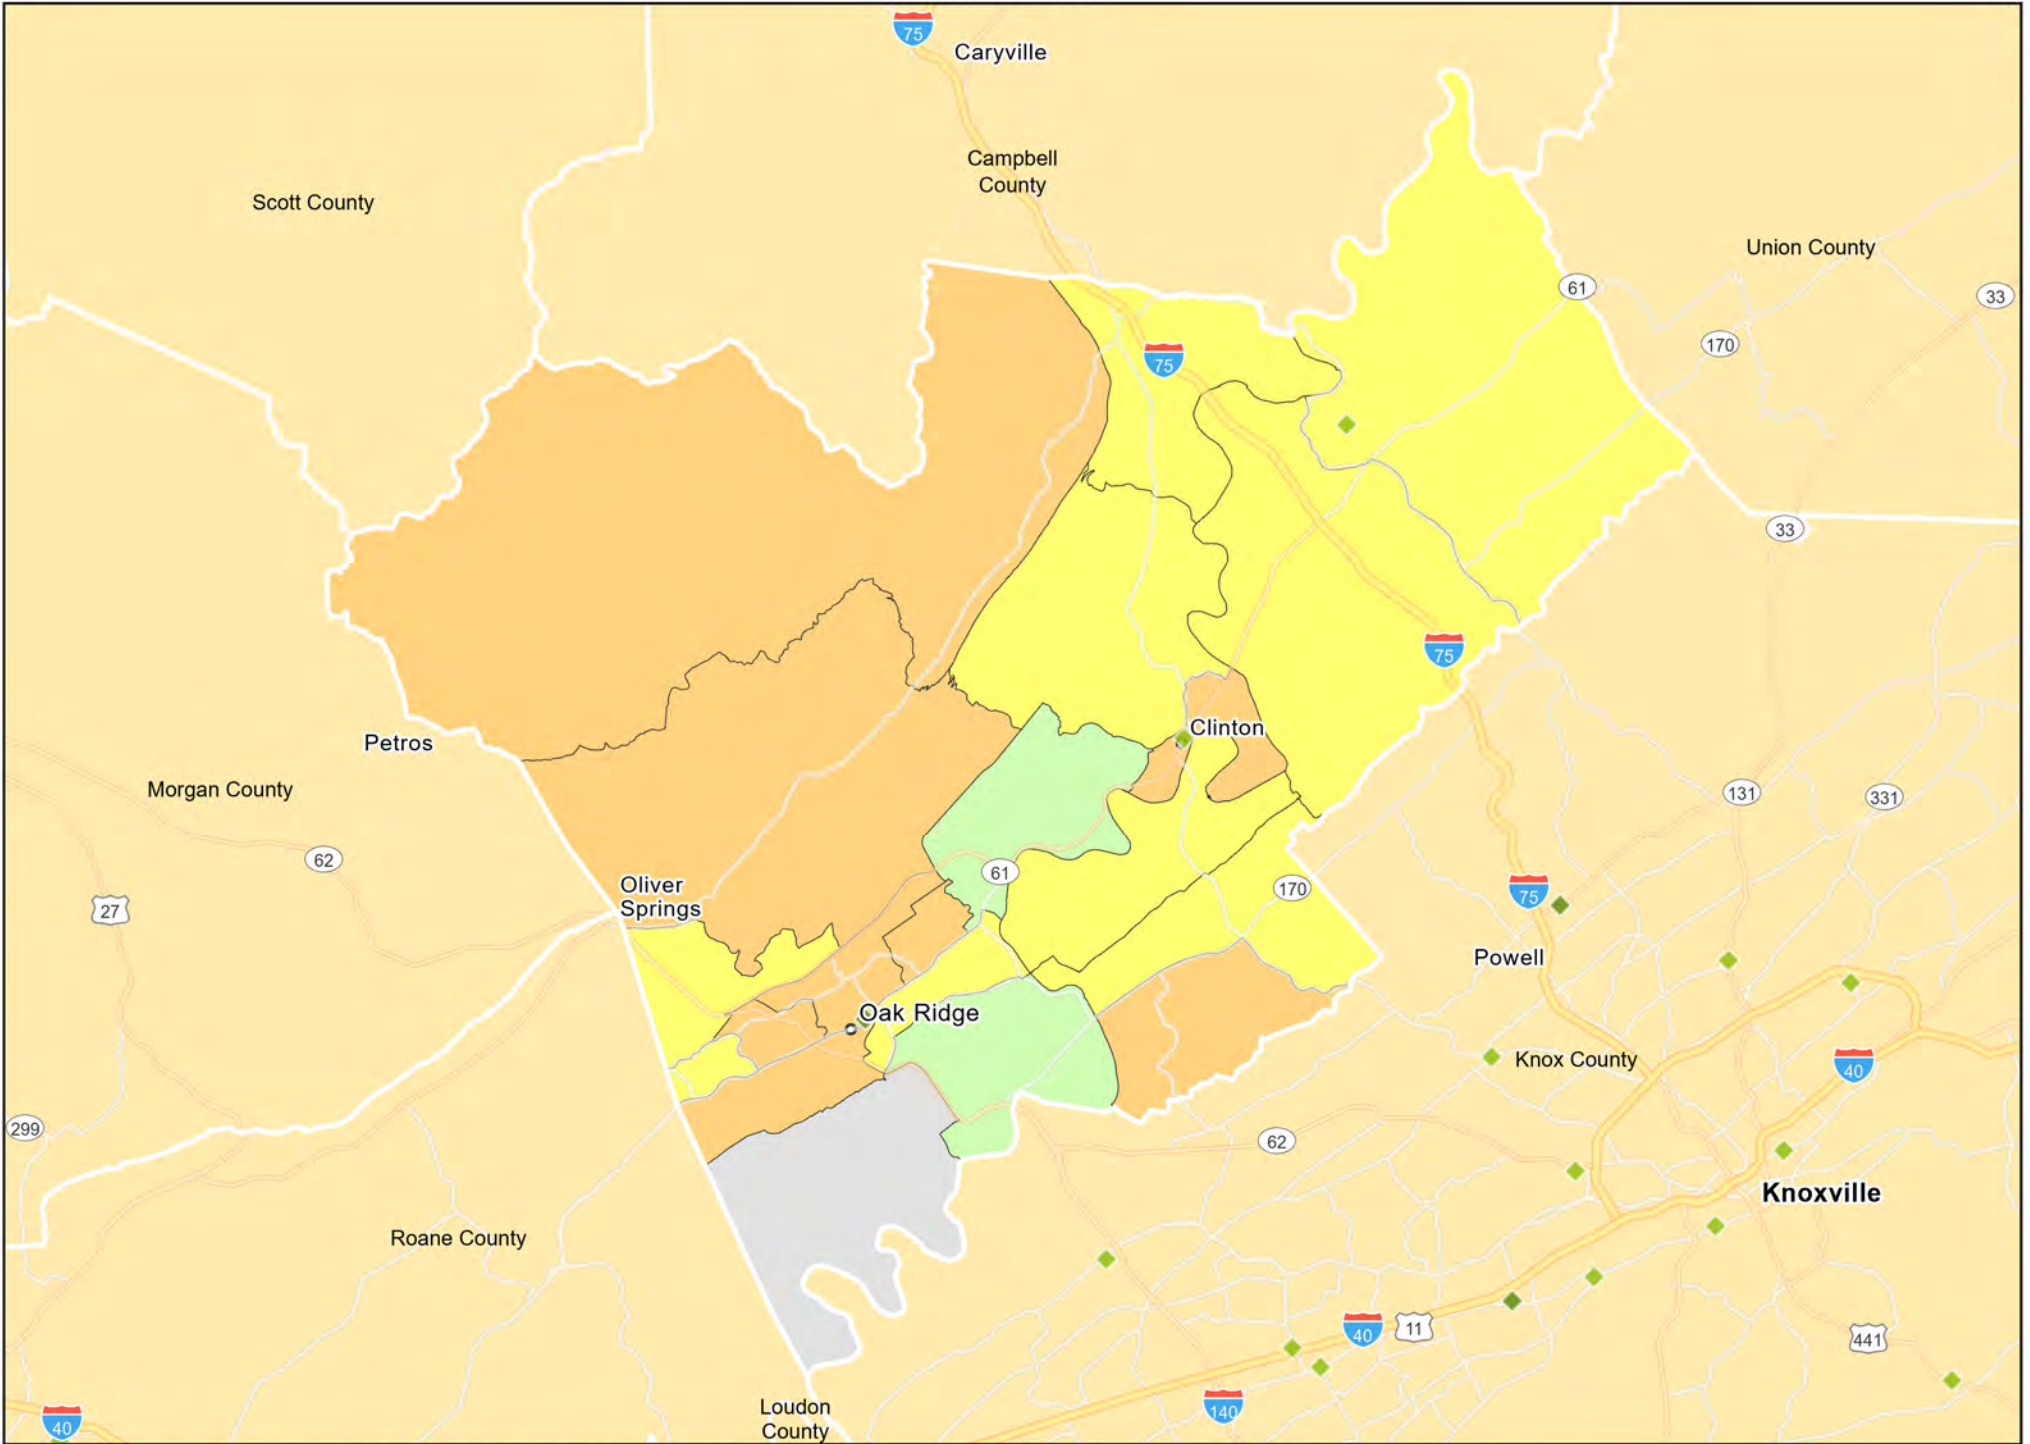

TN07 - Knoxville
Anderson County