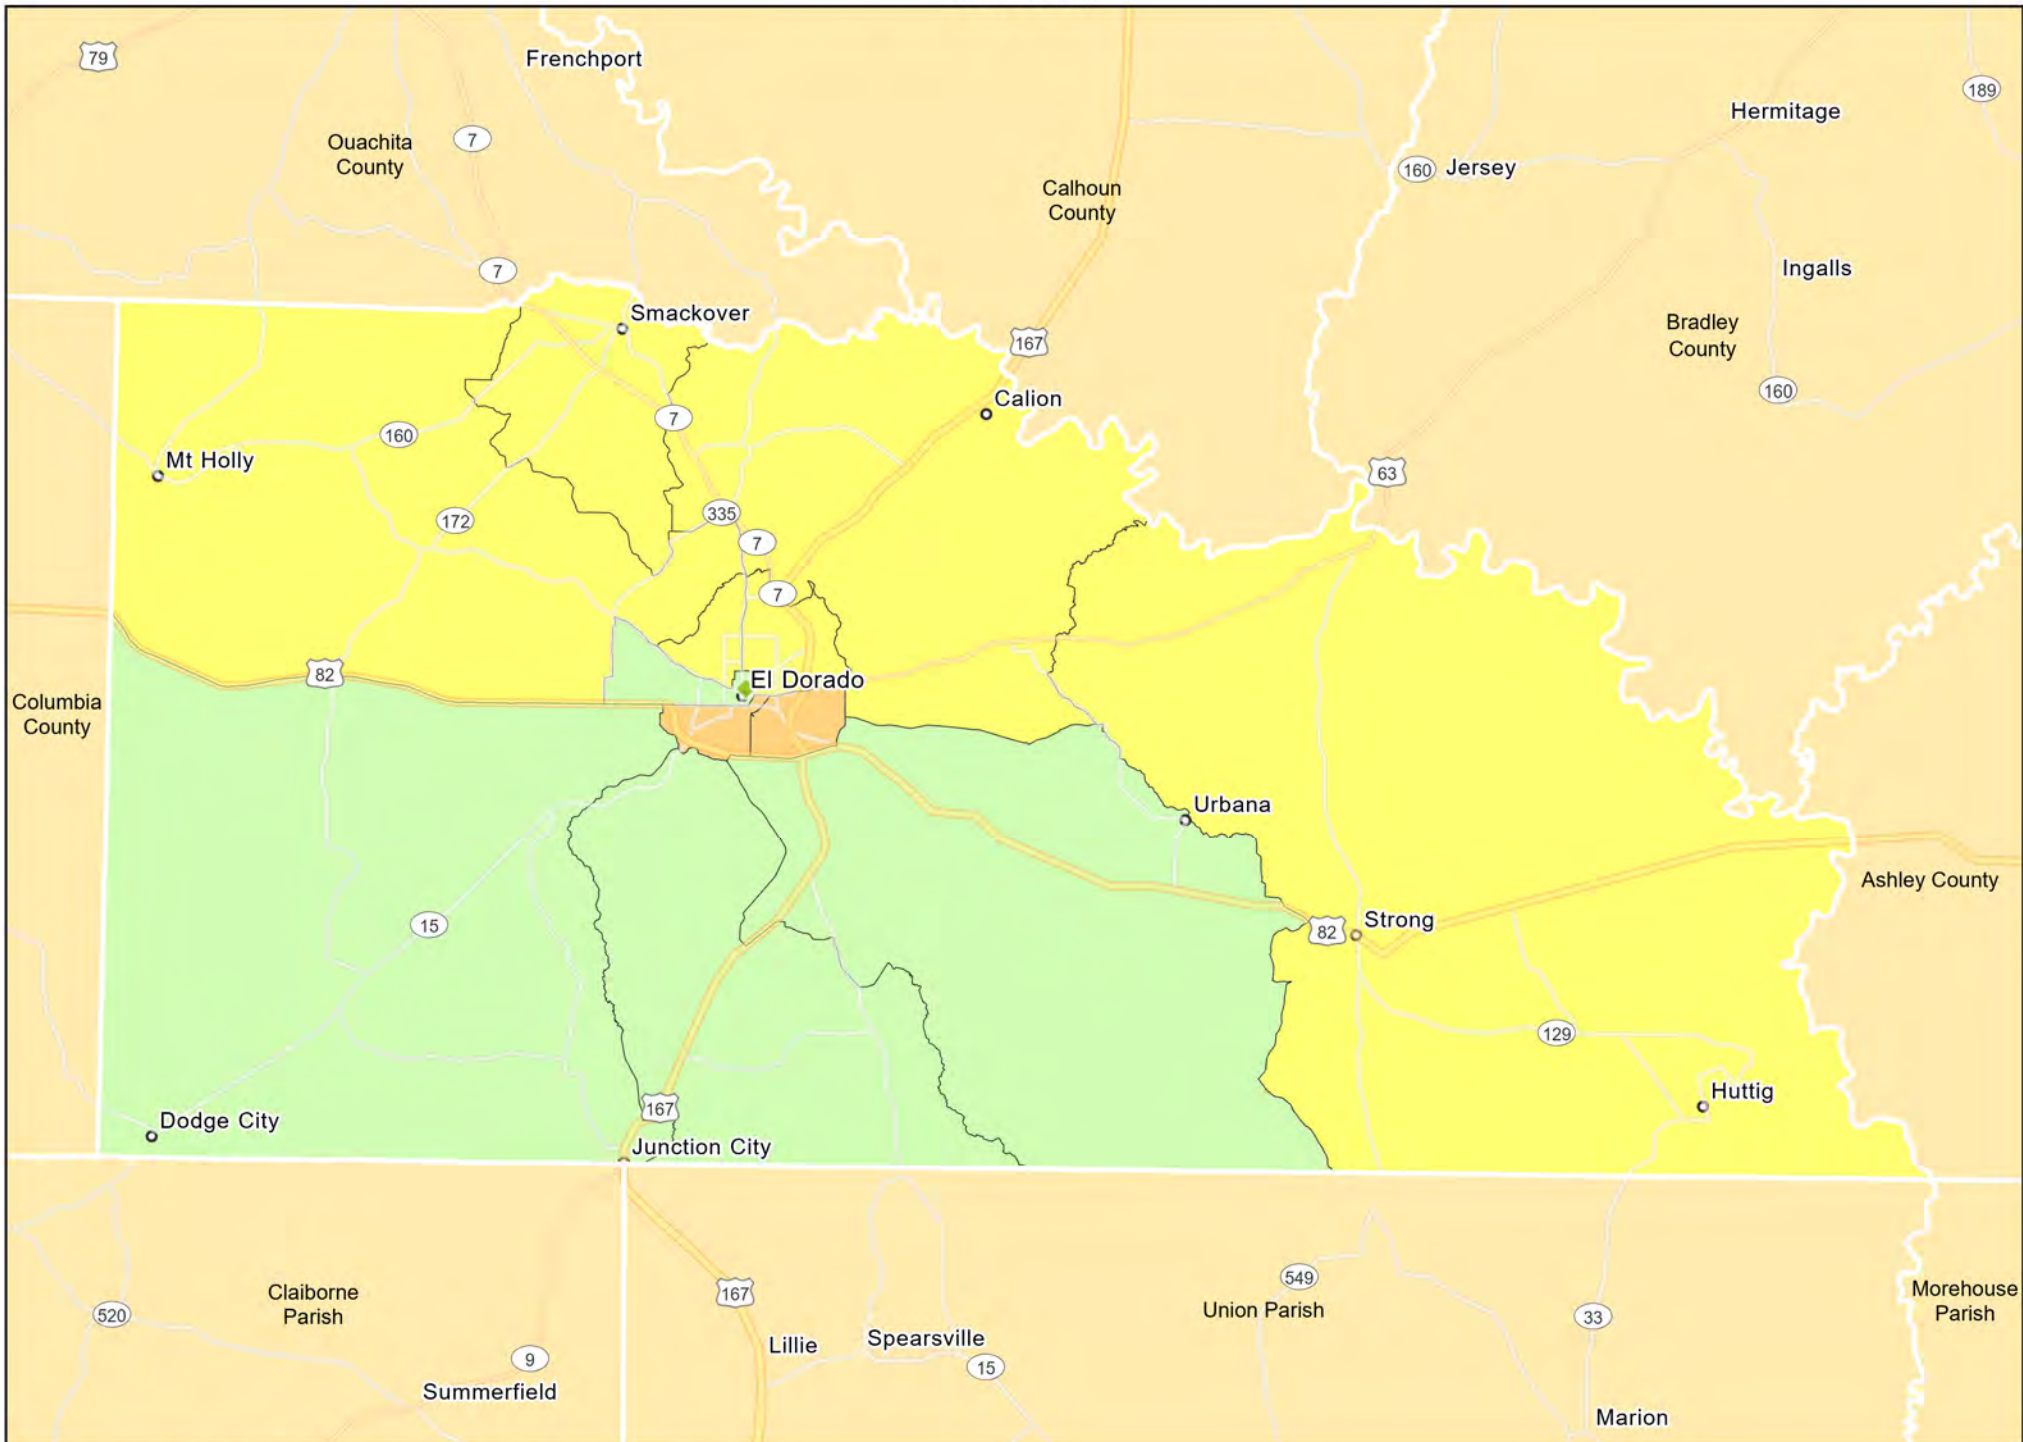

AR09 - Union County, AR - Non MSA
Union County

● Branches Tract_Inc_Catg
Low Moderate Upper
Middle Income Unknown