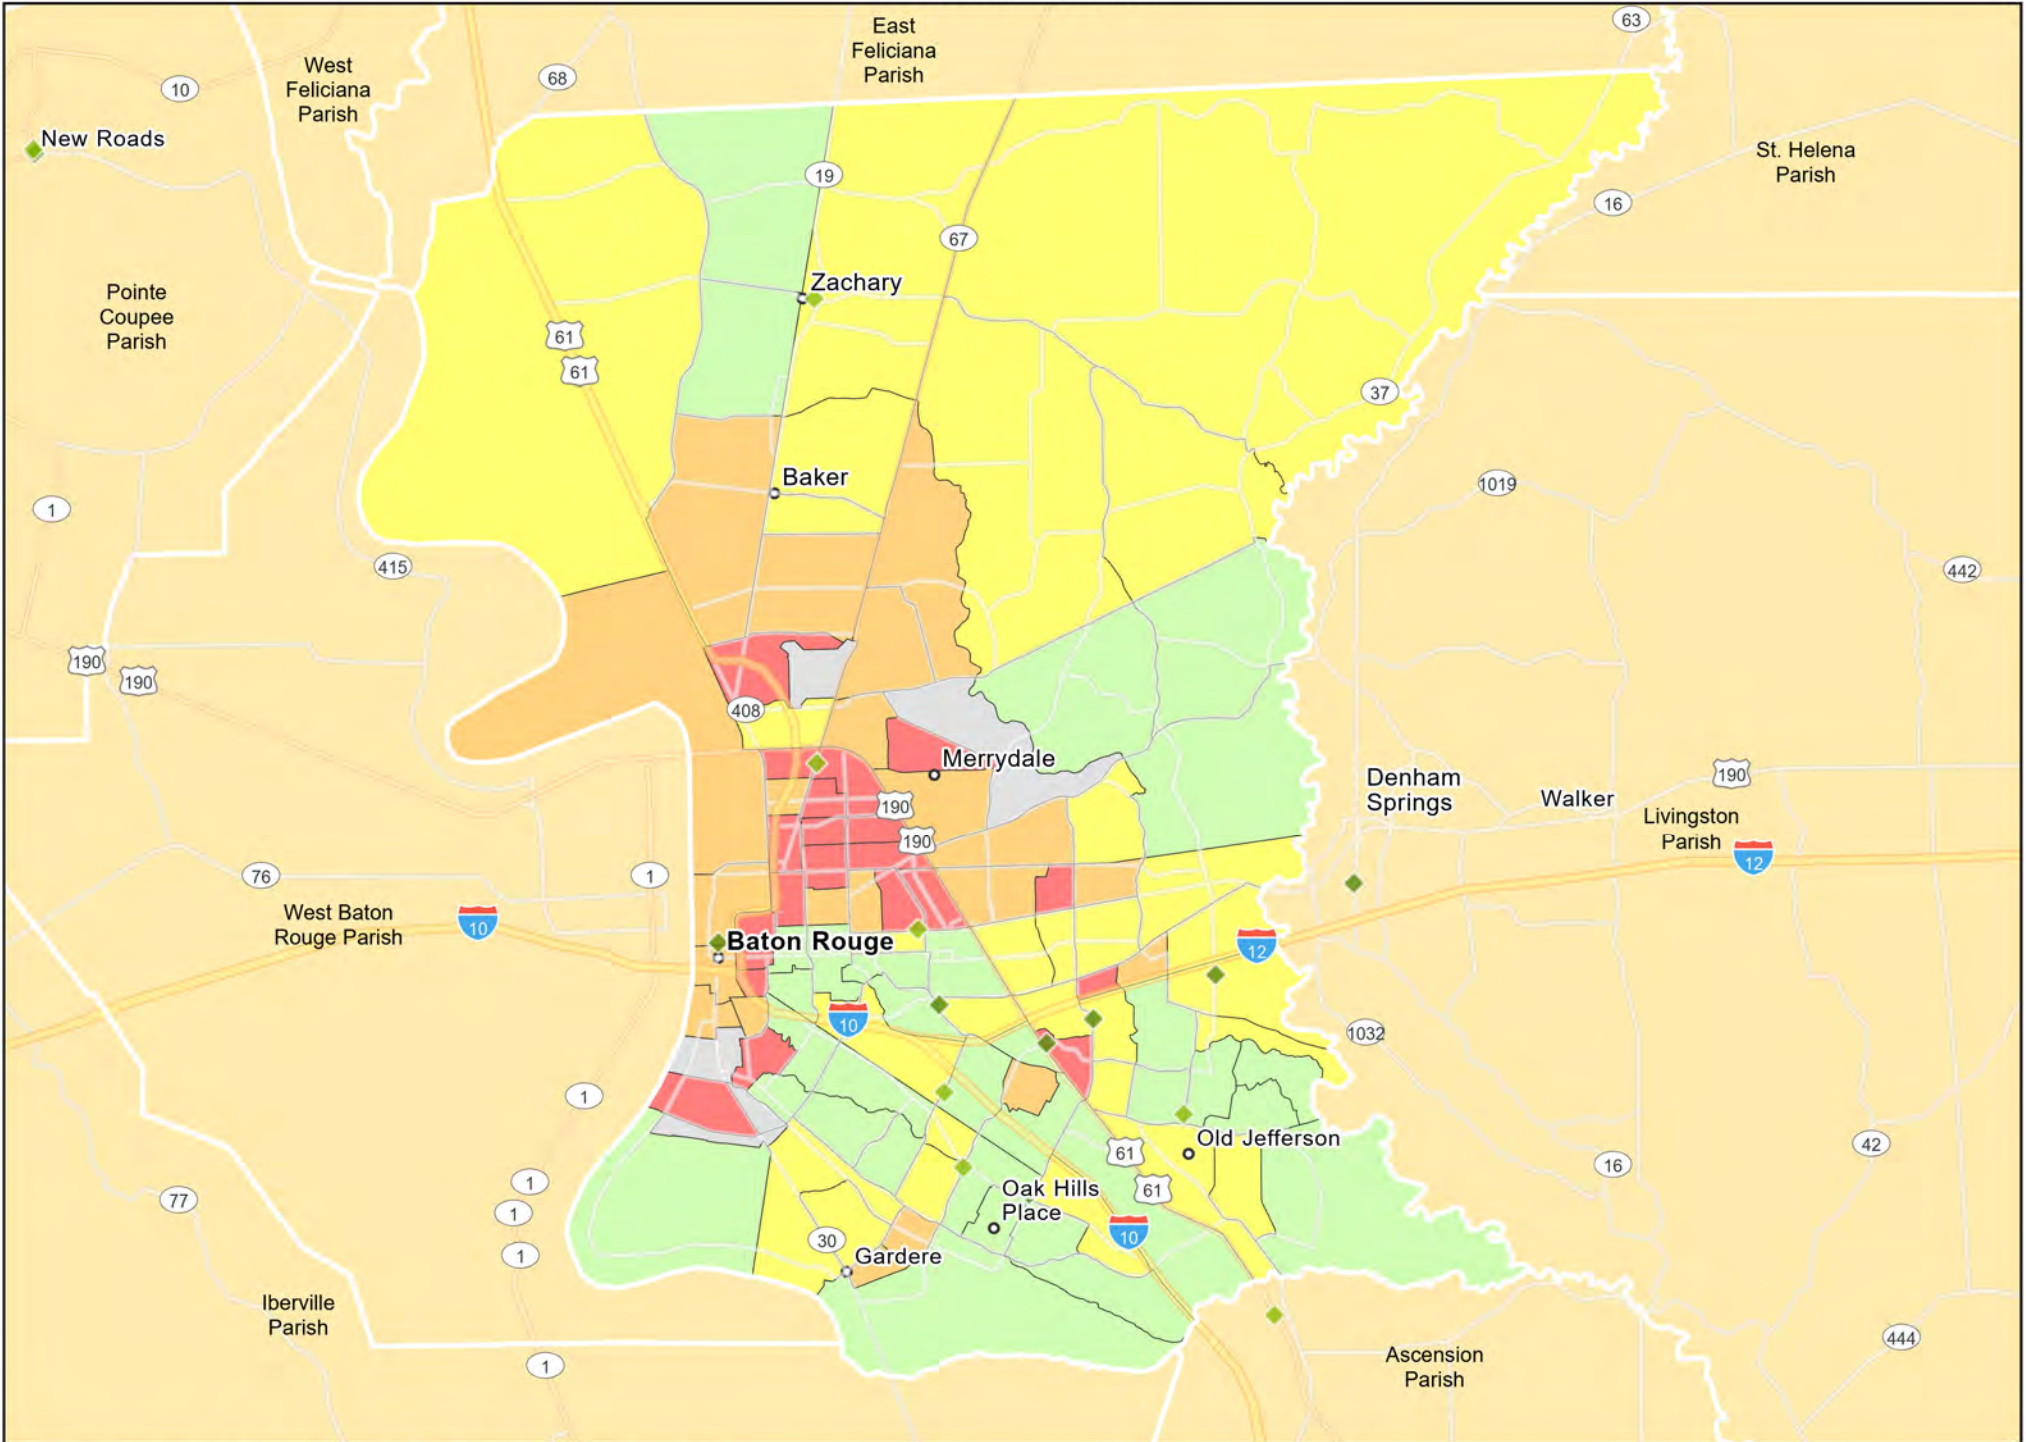

LA01 - Alexandria
Rapides Parish

LA02 - Baton Rouge
Ascension Parish

LA02 - Baton Rouge
East Baton Rouge Parish

LA02 - Baton Rouge
Livingston Parish

LA02 - Baton Rouge
Pointe Coupee Parish

LA02 - Baton Rouge
West Baton Rouge Parish