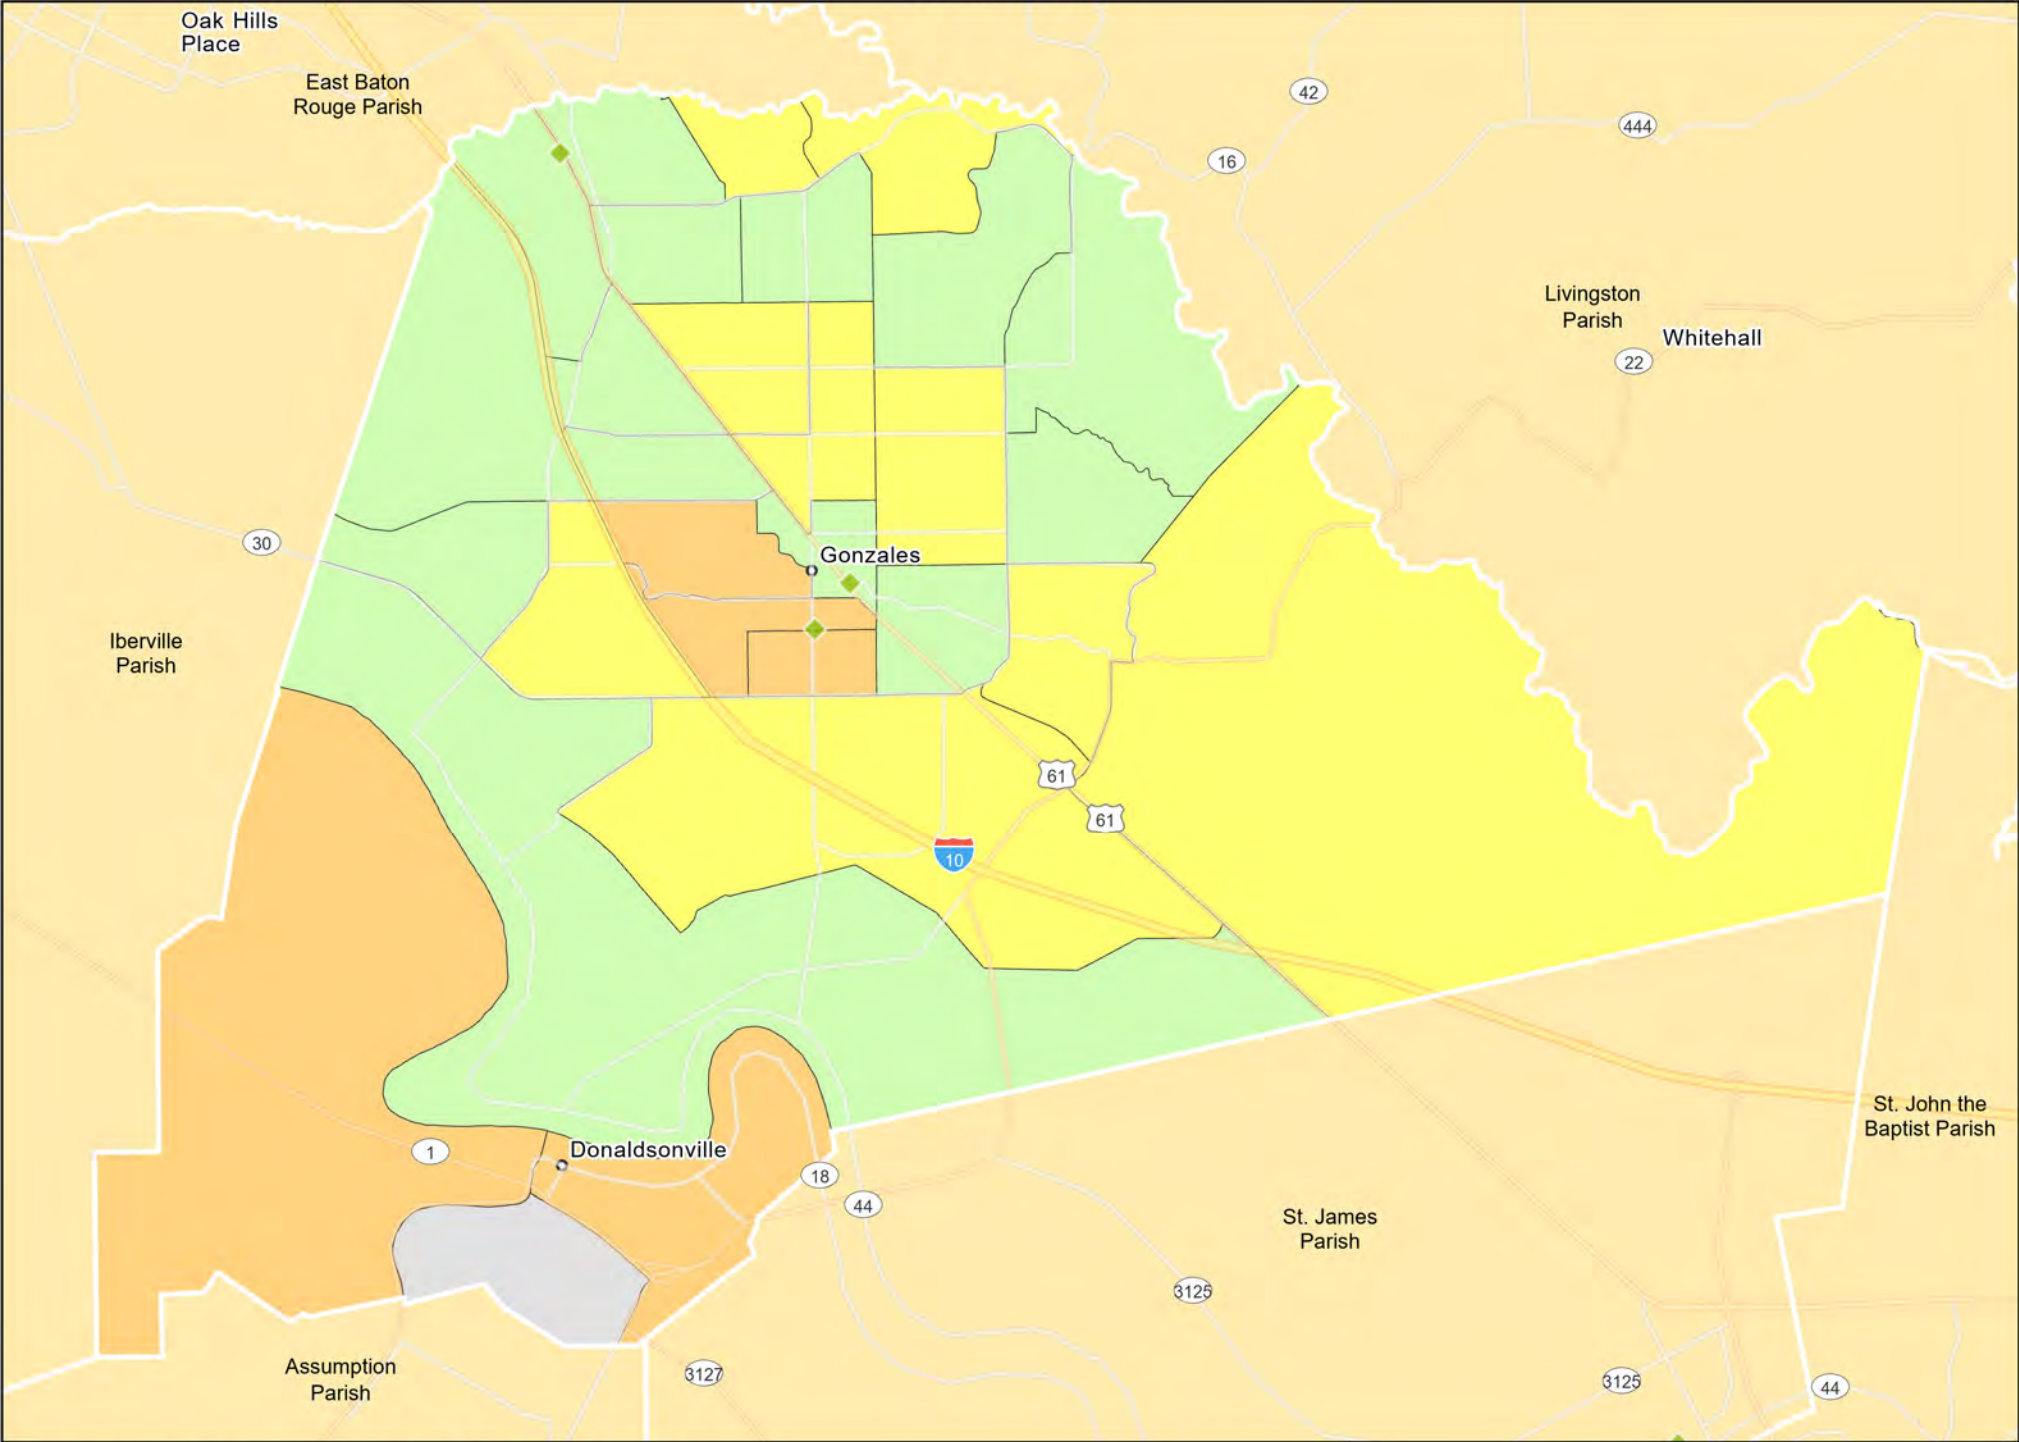

LA01 - Alexandria
Rapides Parish

LA02 - Baton Rouge
Ascension Parish

LA02 - Baton Rouge
East Baton Rouge Parish

LA02 - Baton Rouge
Livingston Parish

LA02 - Baton Rouge
Pointe Coupee Parish

LA02 - Baton Rouge
West Baton Rouge Parish