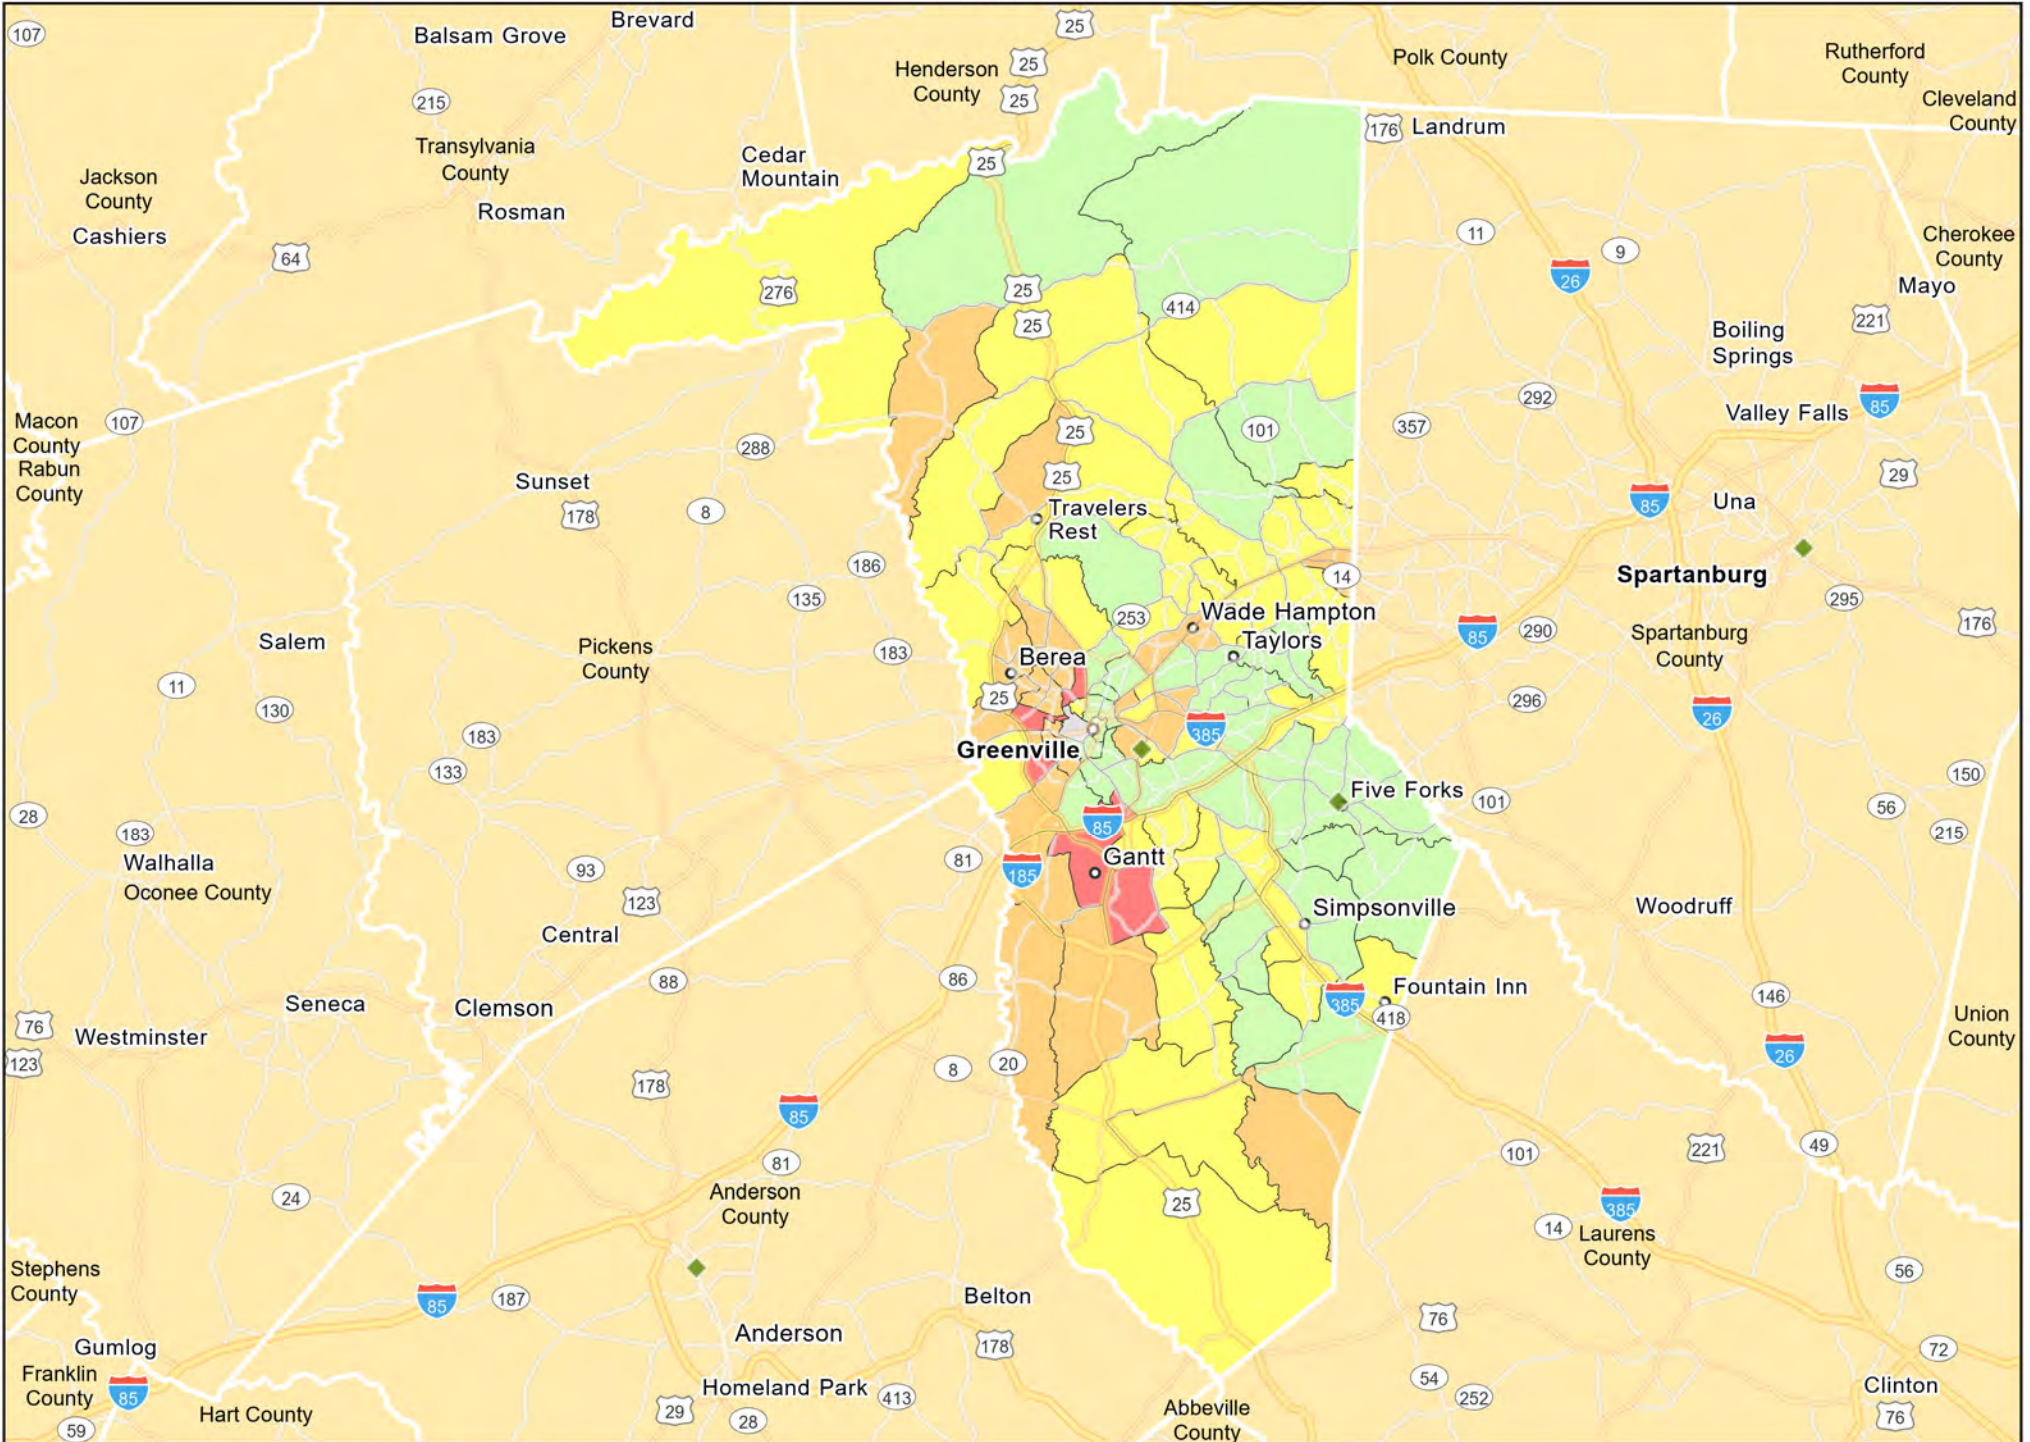

SC03 - Greenville-Anderson-Mauldin, SC

Greenville County