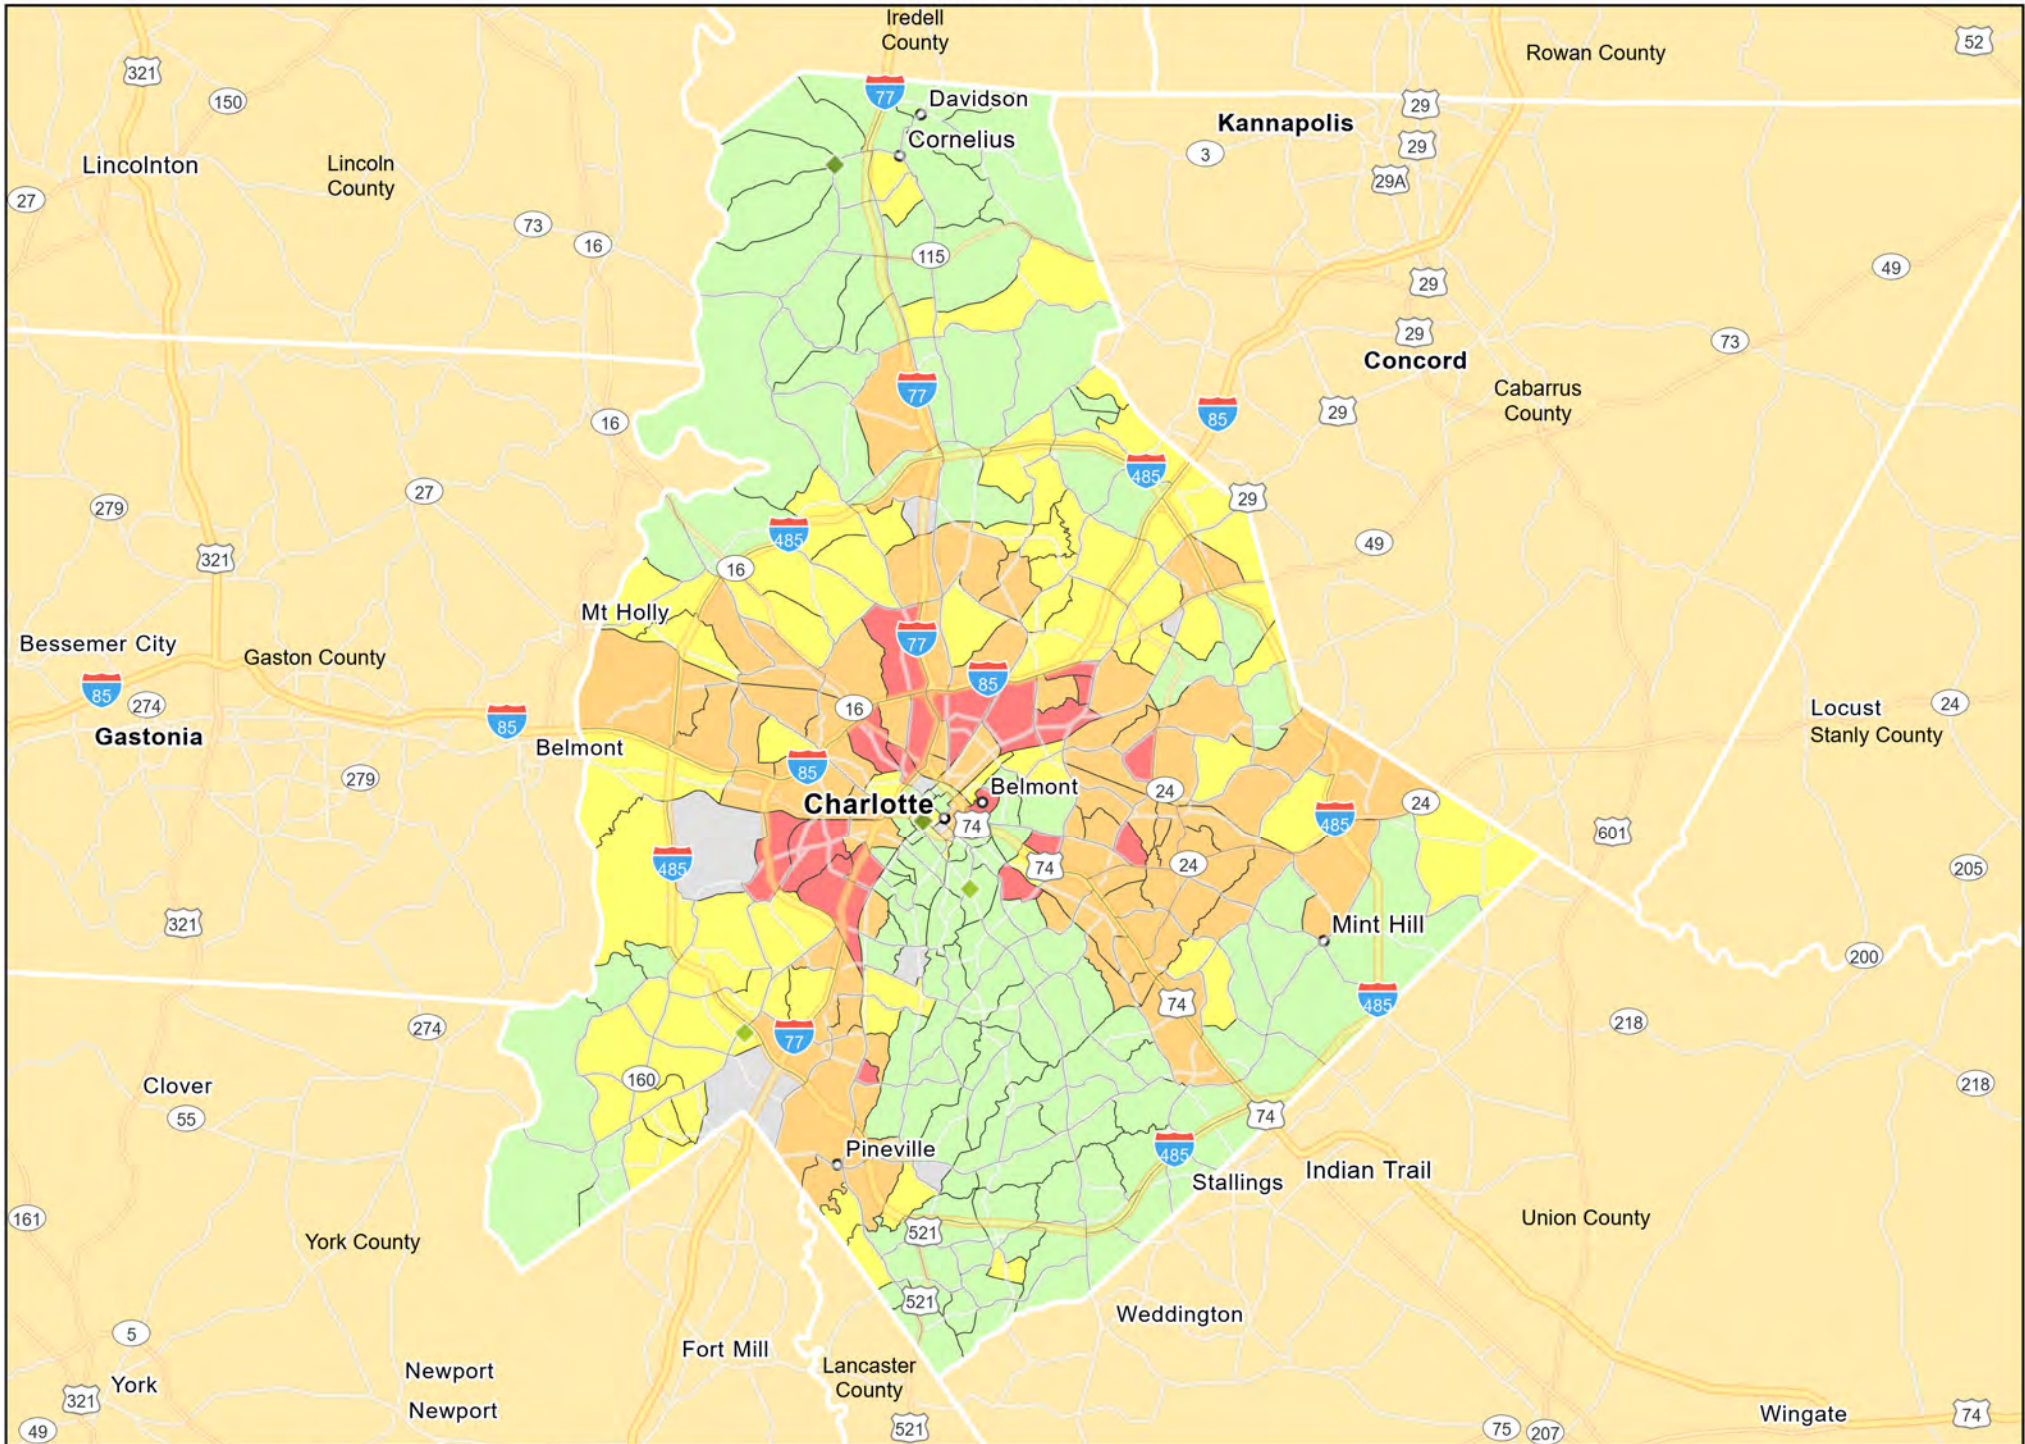

MS09 - Adams County, MS
Adams County

- Branches
- Tract_Inc_Catg
- Moderate
- Upper
- Low
- Middle
- Income Unknown

NC01 - Charlotte-Concord-Gastonia, NC-SC

Mecklenburg County

- Branches
- Tract_Inc_Catg
- Moderate
- Upper
- Low
- Middle
- Income Unknown