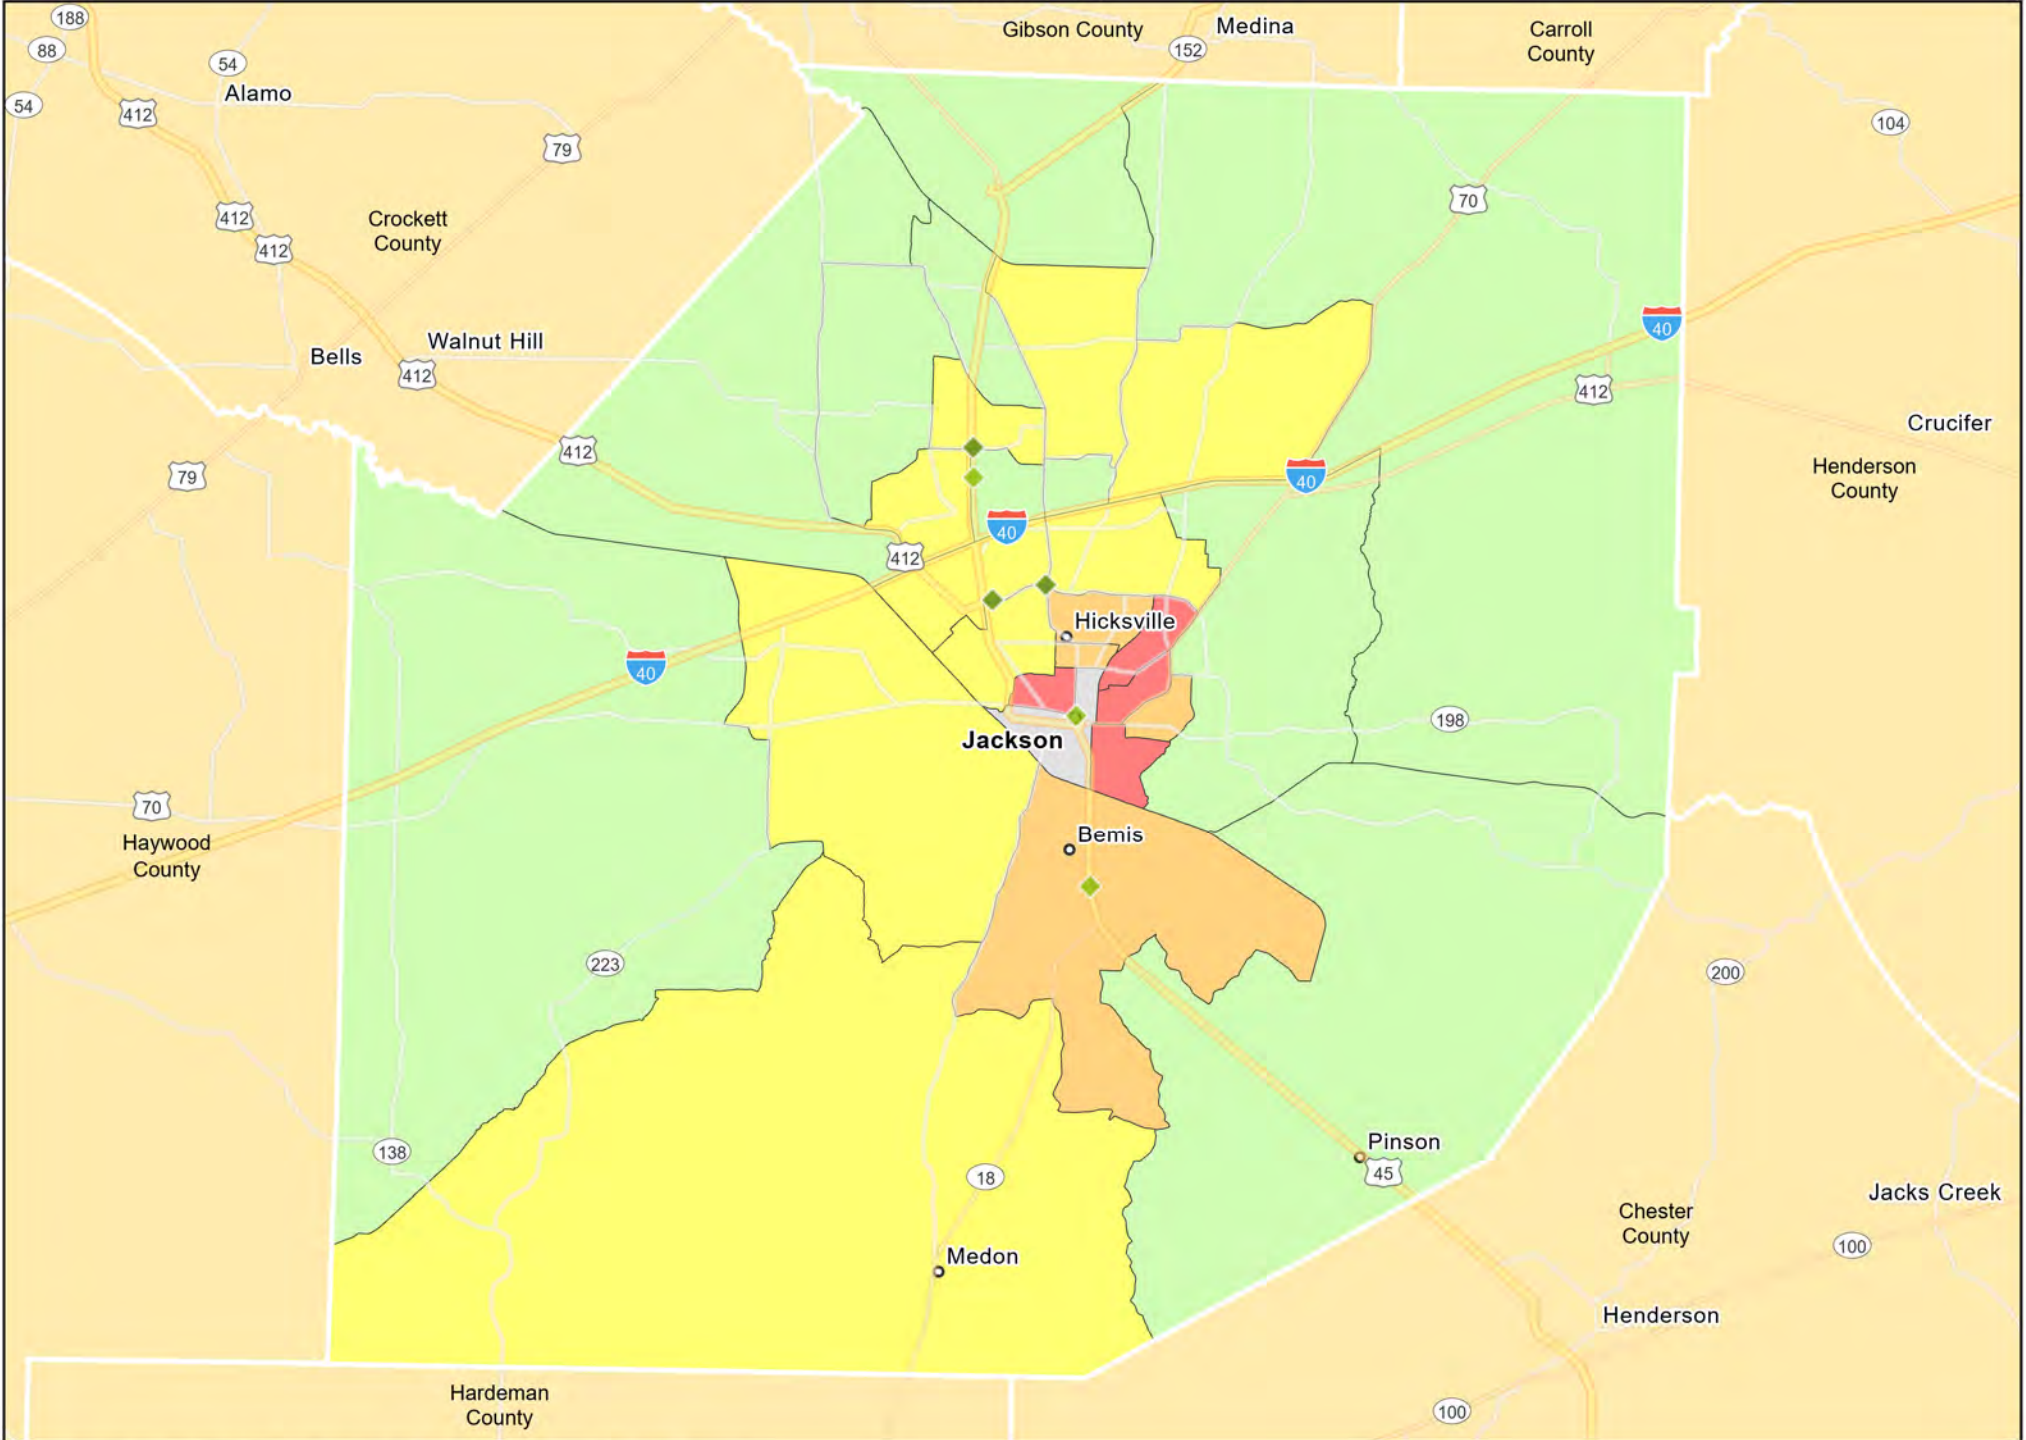

TN04 - Jackson
Madison County

- Branches
- Tract_Inc_Catg
- Moderate
- Upper
- Low
- Middle
- Income Unknown

TN05 - Johnson City
Carter County

TN05 - Johnson City
Washington County

TN06 - Kingsport--Bristol, TN
Sullivan County