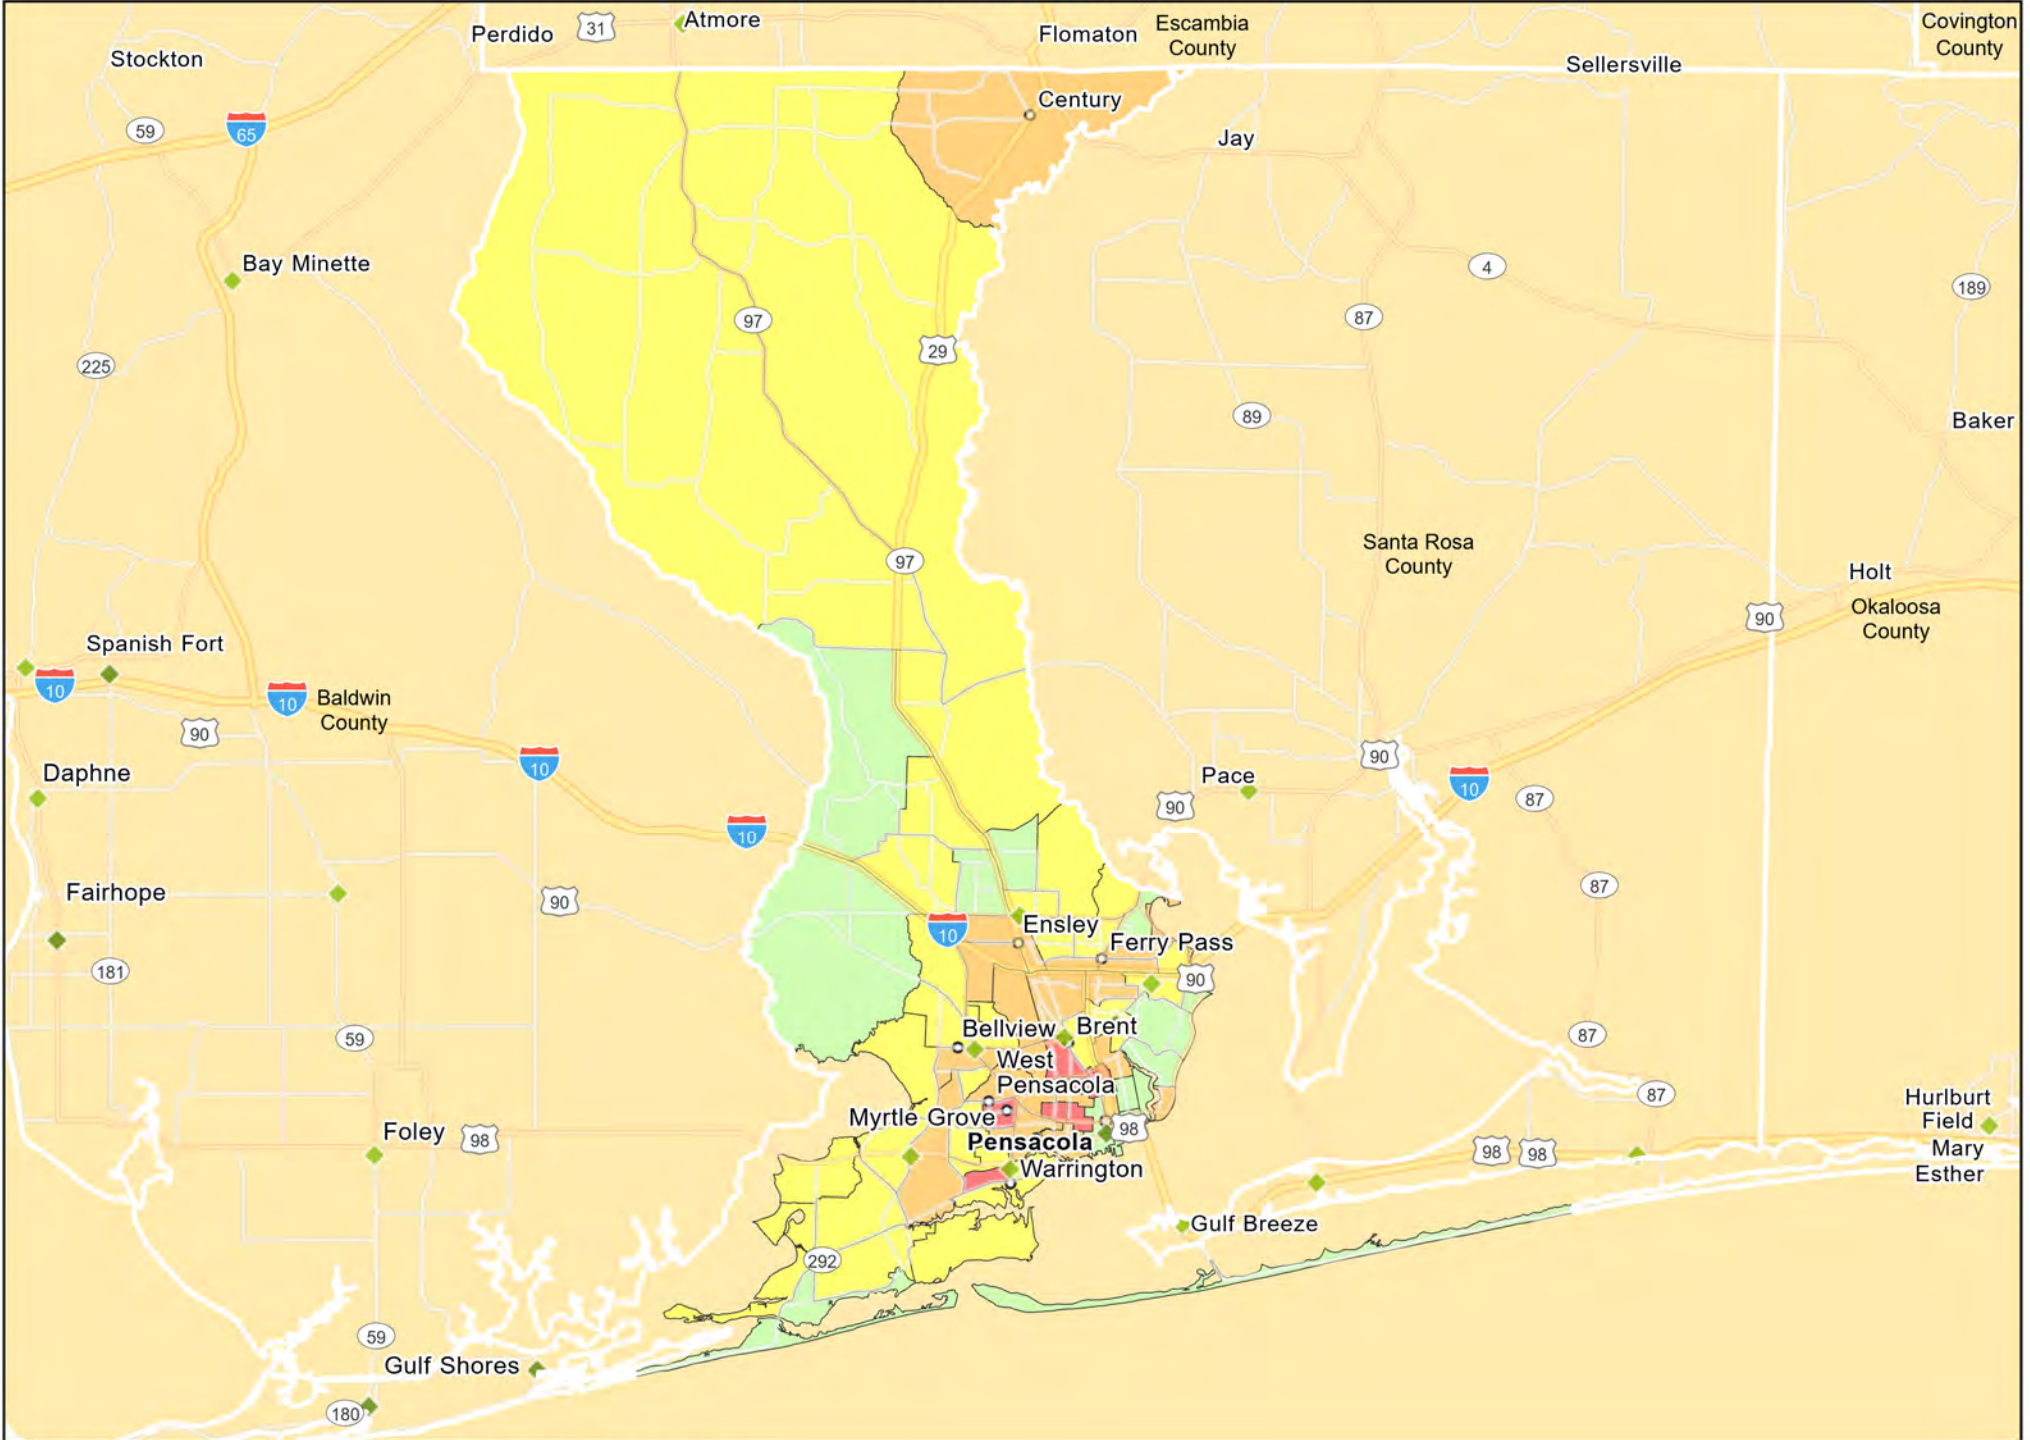

- Branches
- Tract_Inc_Catg
- Low
- Moderate
- Middle
- Upper
- Income Unknown

FL13 - Palm Bay-Melbourne-Titusville
 Brevard County

FL14 - Panama City
Bay County

FL14 - Panama City
Washington County

FL15 - Pensacola-Ferry Pass-Brent
Escambia County