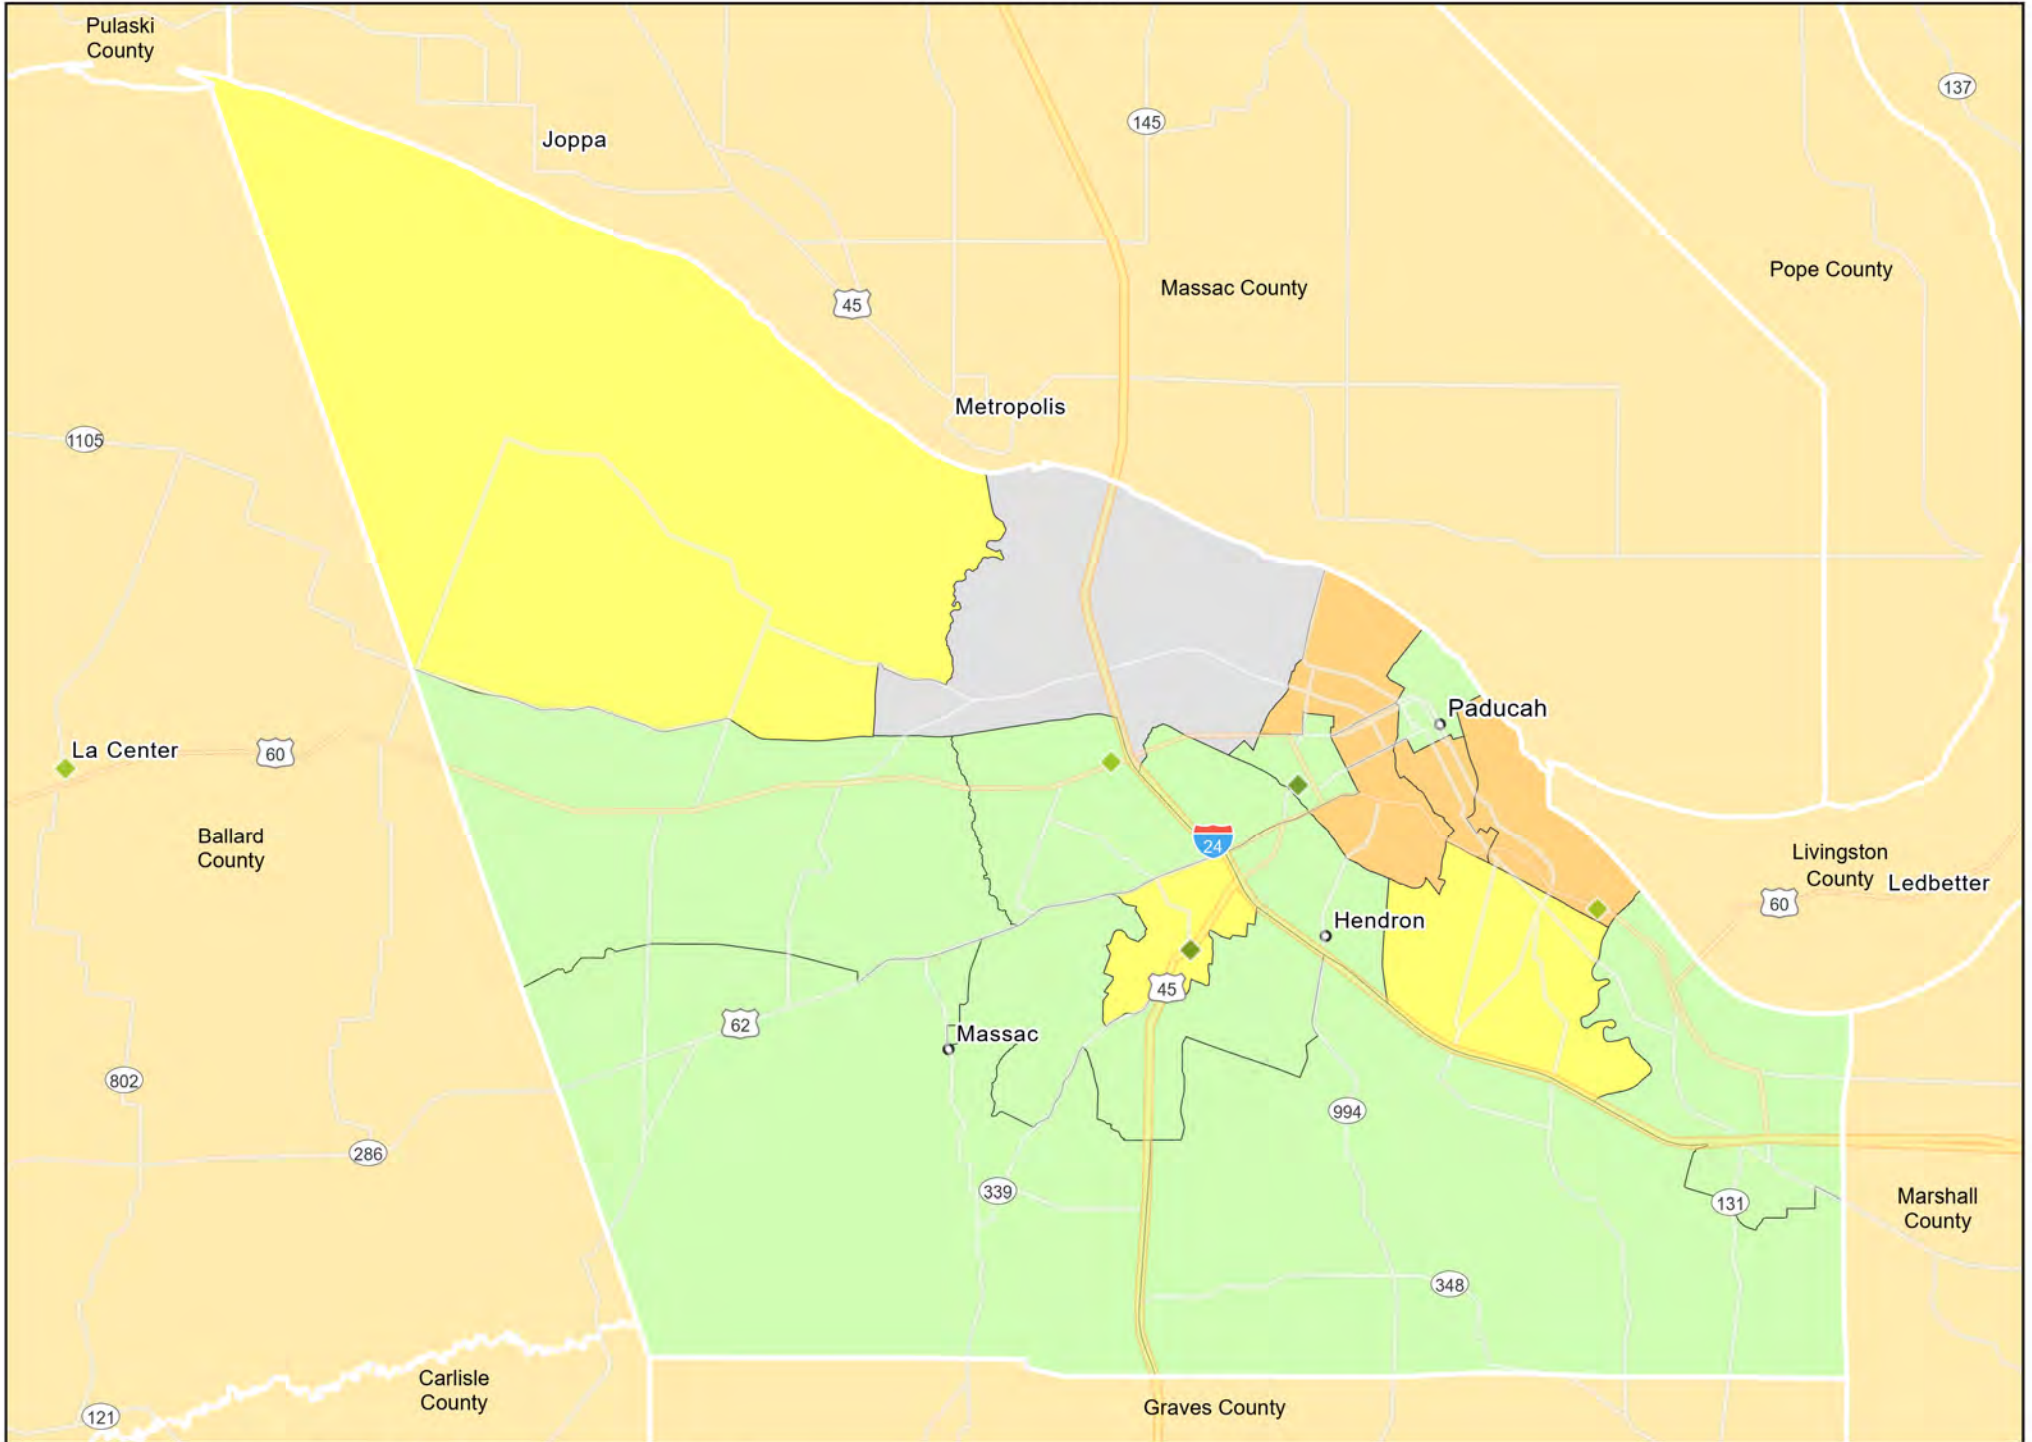

LA01 - Alexandria
Rapides Parish

LA02 - Baton Rouge
Ascension Parish

LA02 - Baton Rouge
East Baton Rouge Parish

LA02 - Baton Rouge
Livingston Parish

LA02 - Baton Rouge
Pointe Coupee Parish

LA02 - Baton Rouge
West Baton Rouge Parish