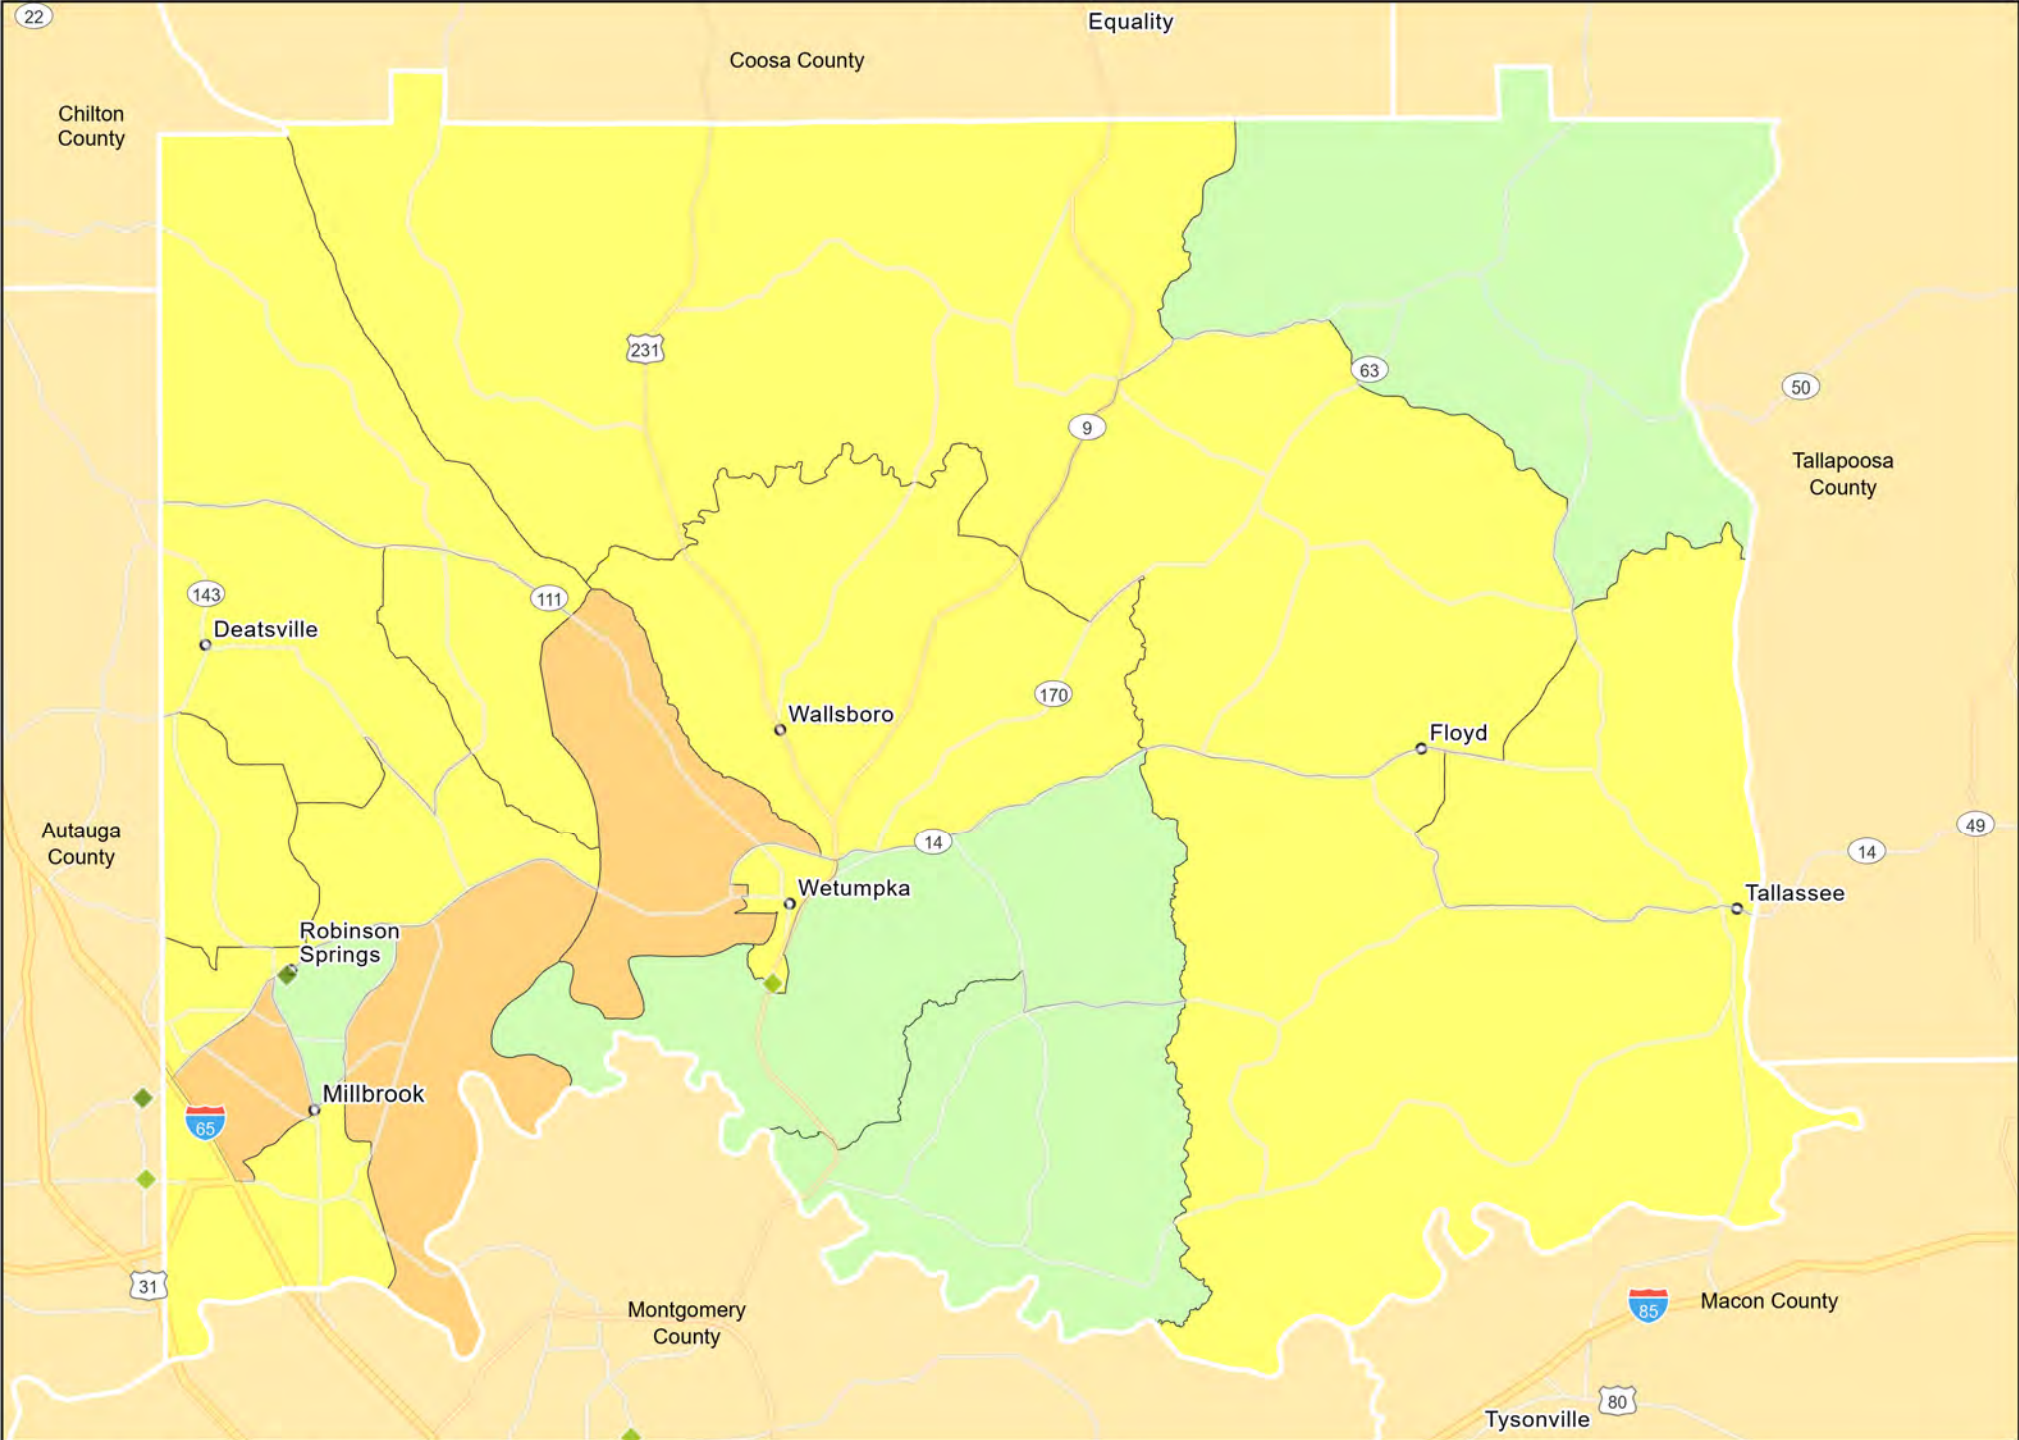

AL11 - Montgomery
Elmore County

- Branches
- Tract_Inc_Catg
  - Low
  - Moderate
  - Middle
  - Upper
  - Income Unknown