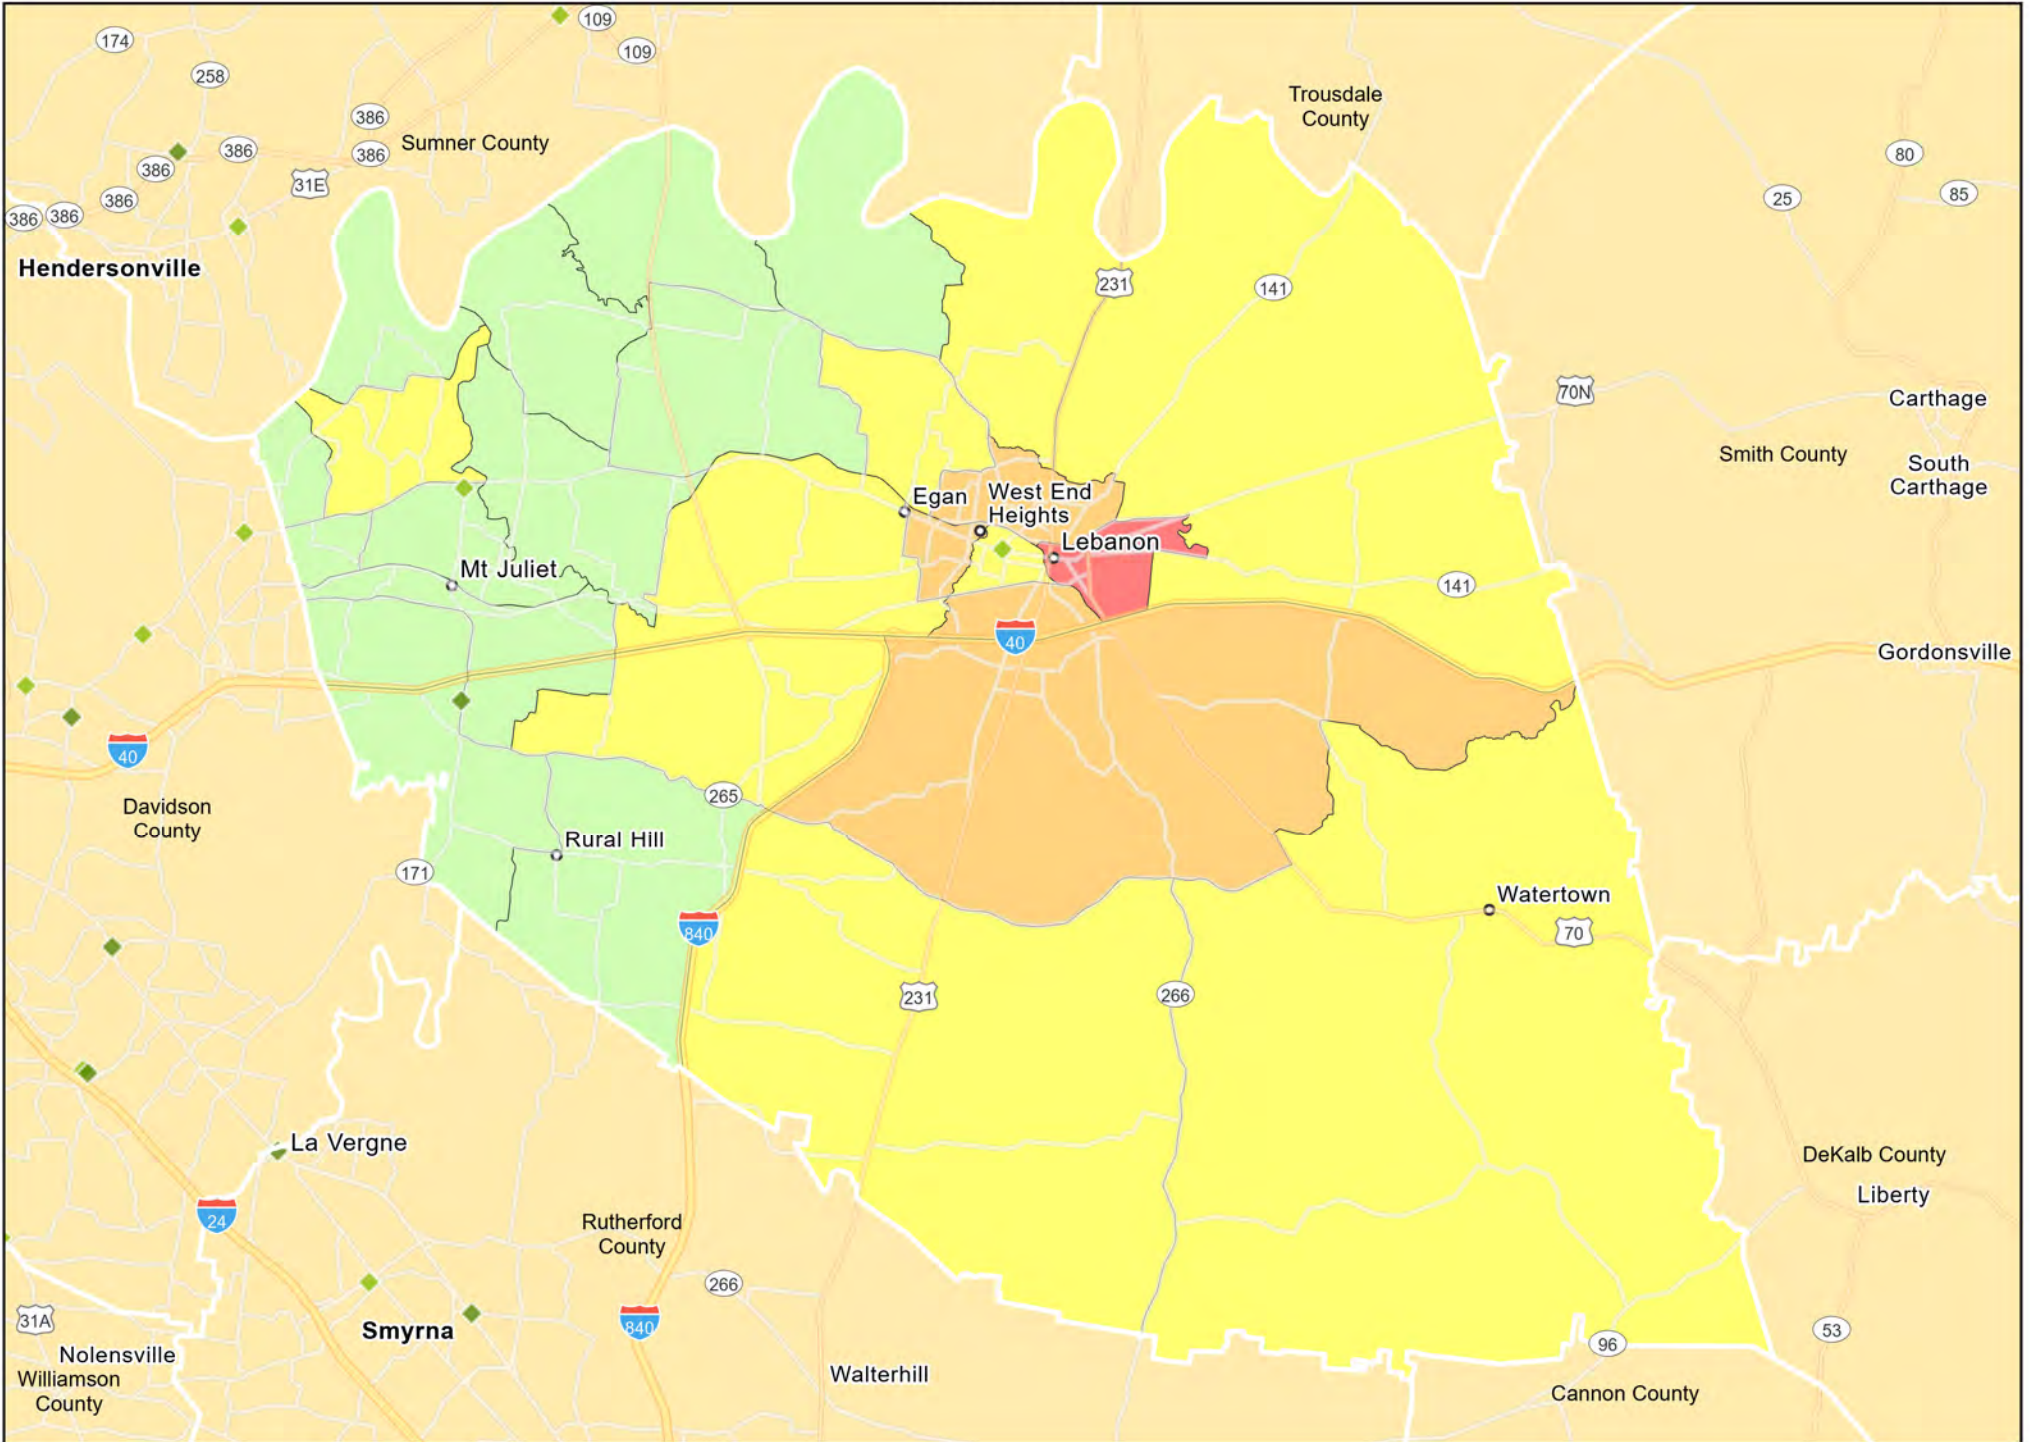

TN10 - Nashville-Davidson--Murfreesboro--Franklin, TN
Wilson County