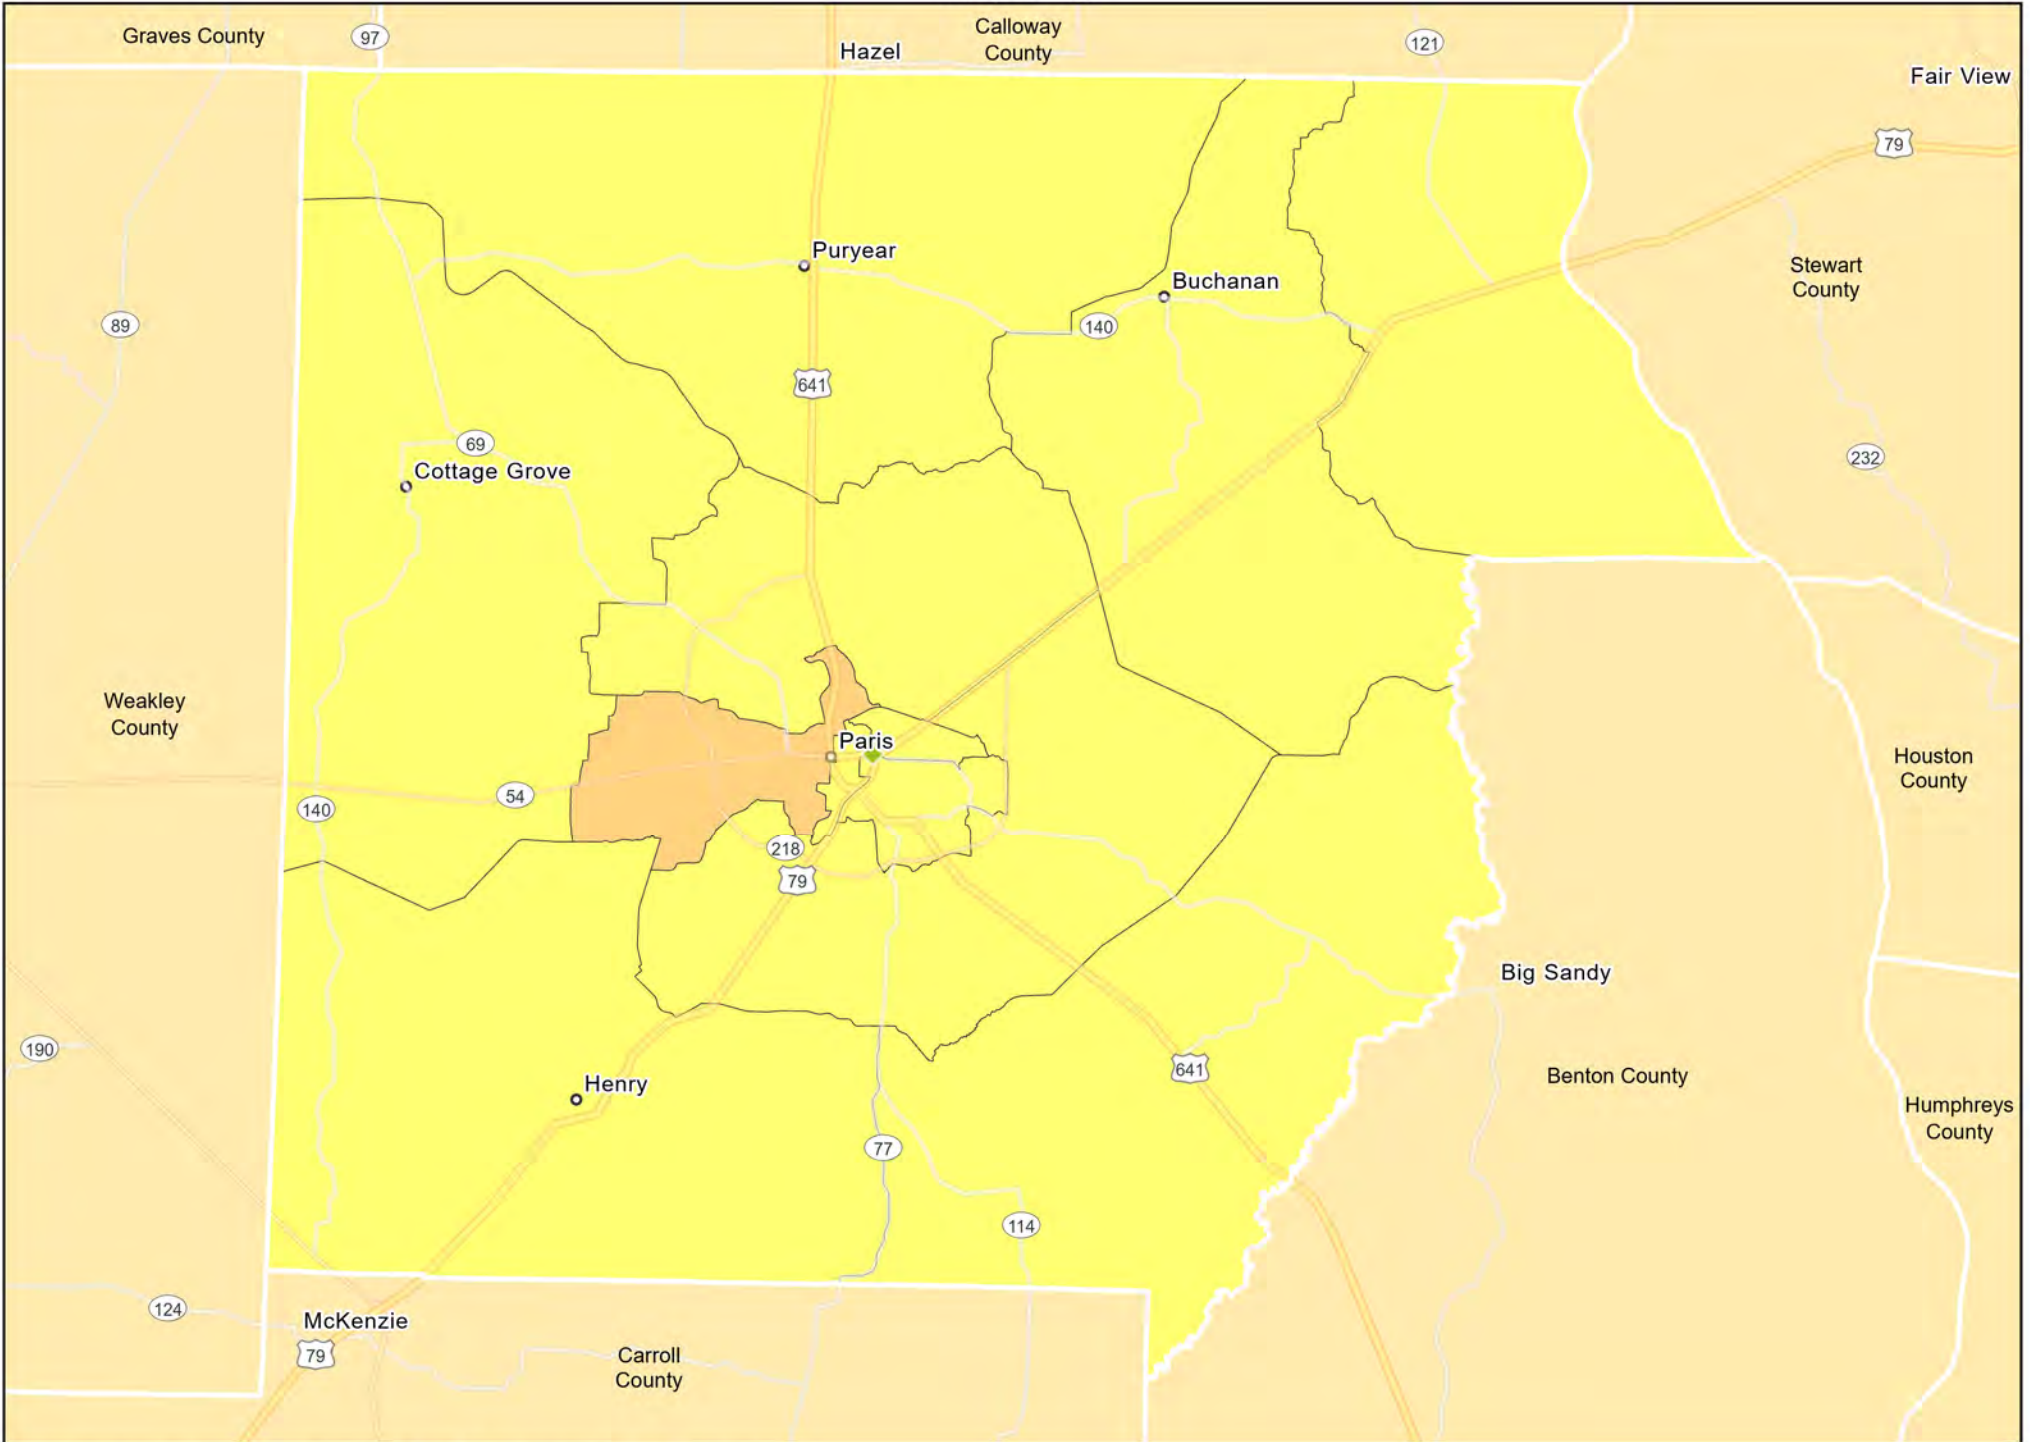

TN13 - Western Tennessee
Henry County

- Branches
- Tract_Inc_Catg
- Moderate
- Upper
- Low
- Middle
- Income Unknown