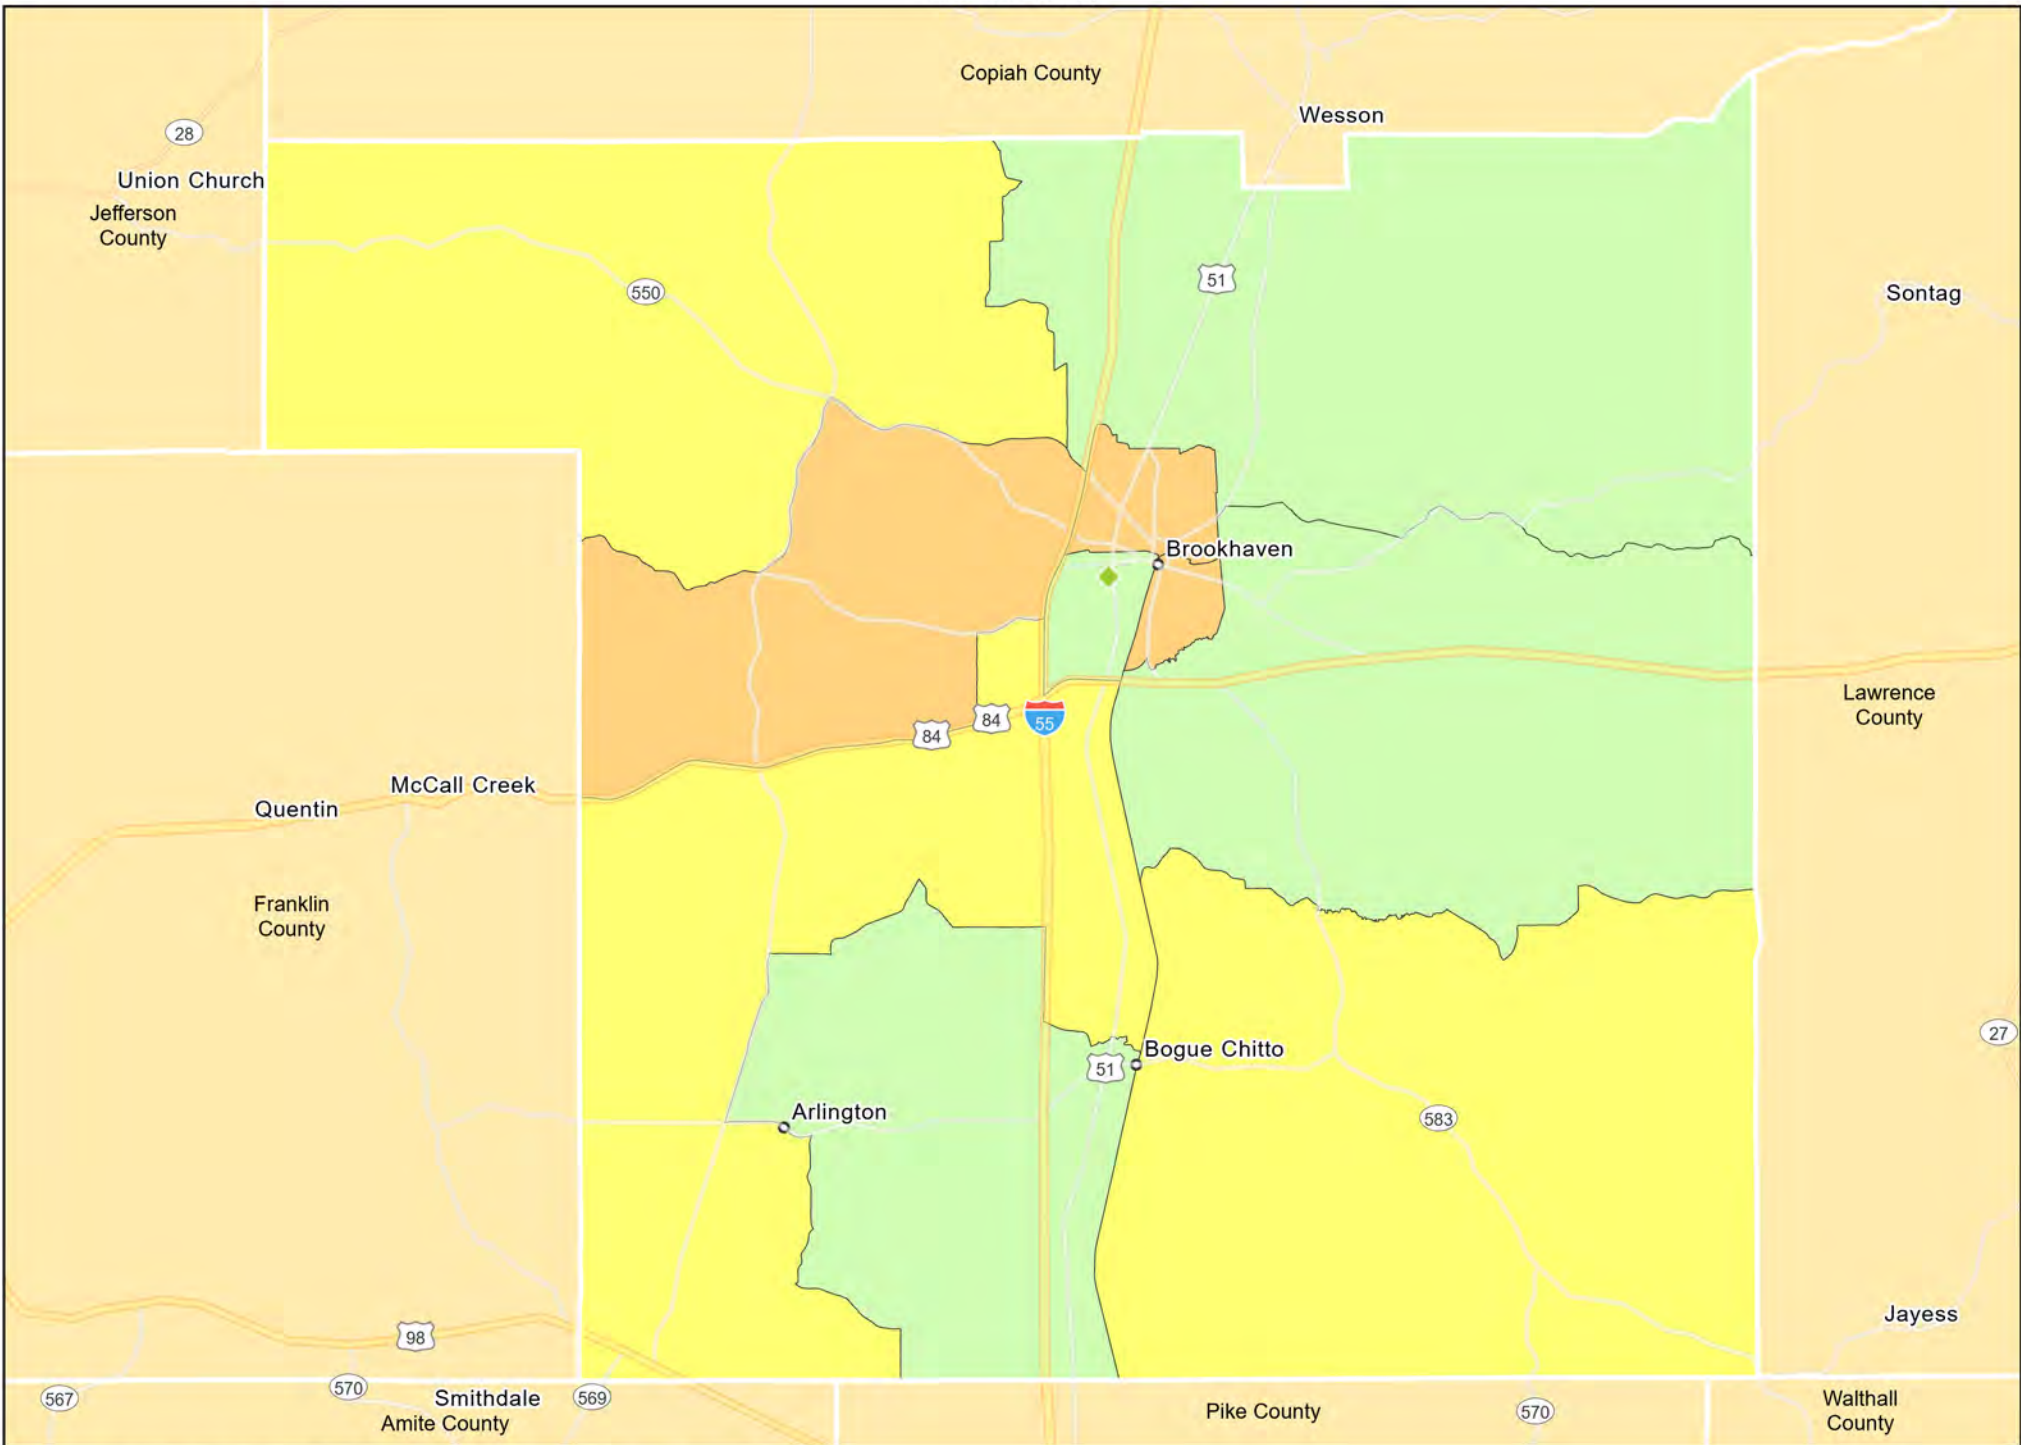

MS04 - Southern Mississippi
Lincoln County

- Branches
- Tract_Inc_Catg
  - Low
  - Moderate
  - Middle
  - Upper
  - Income Unknown