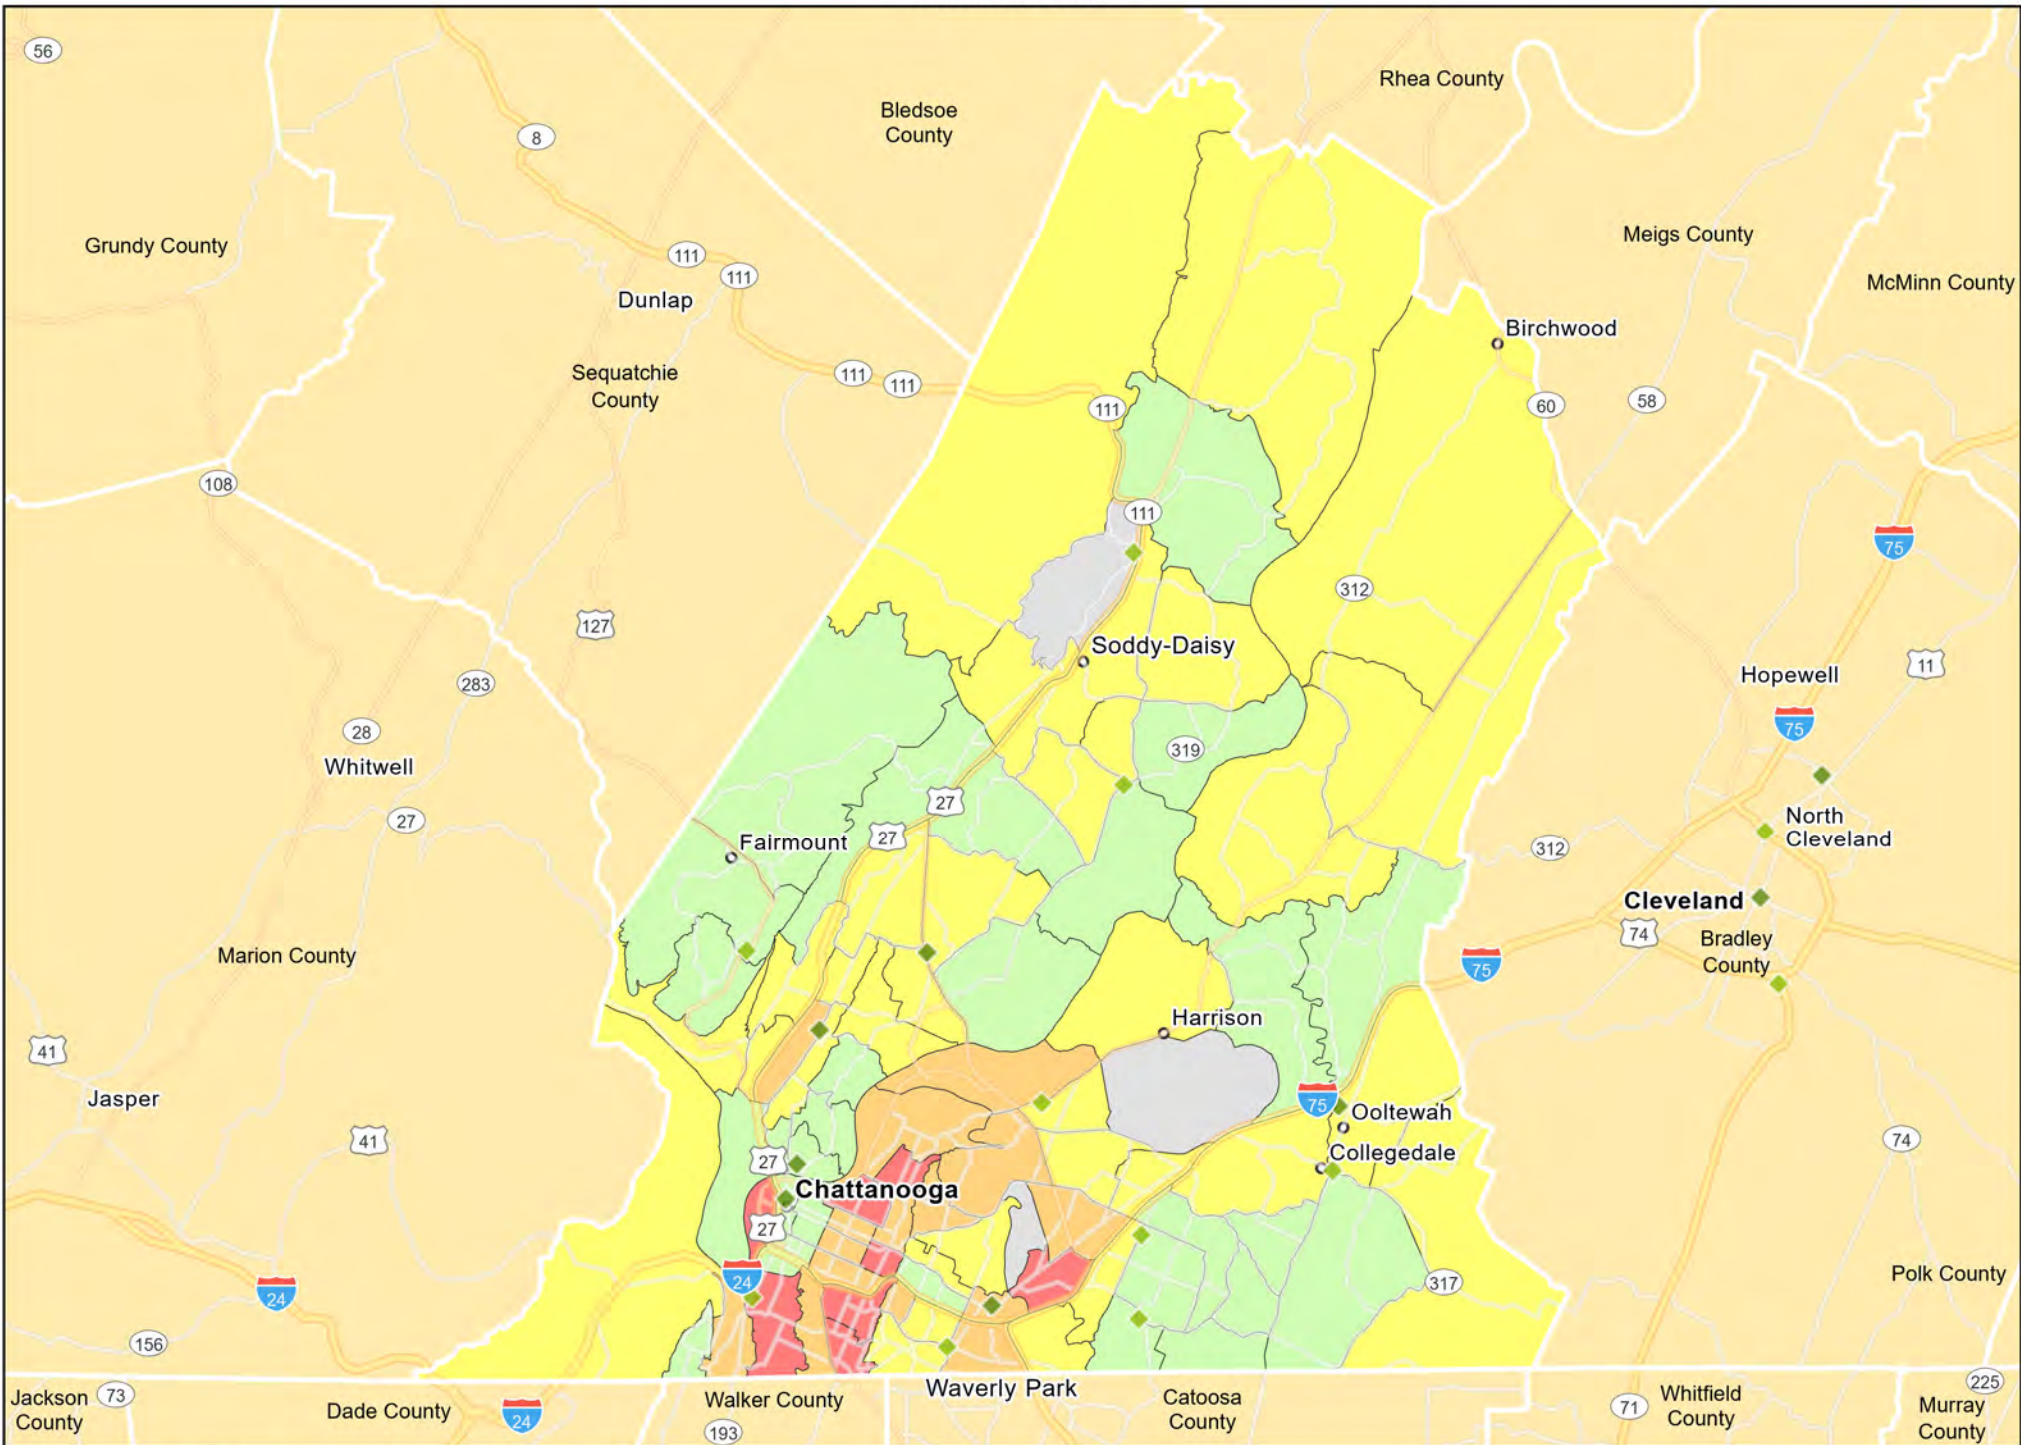

TN01 - Chattanooga (GA - TN)
Hamilton County

- Branches
- Tract_Inc_Catg
- Low
- Moderate
- Middle
- Upper
- Income Unknown