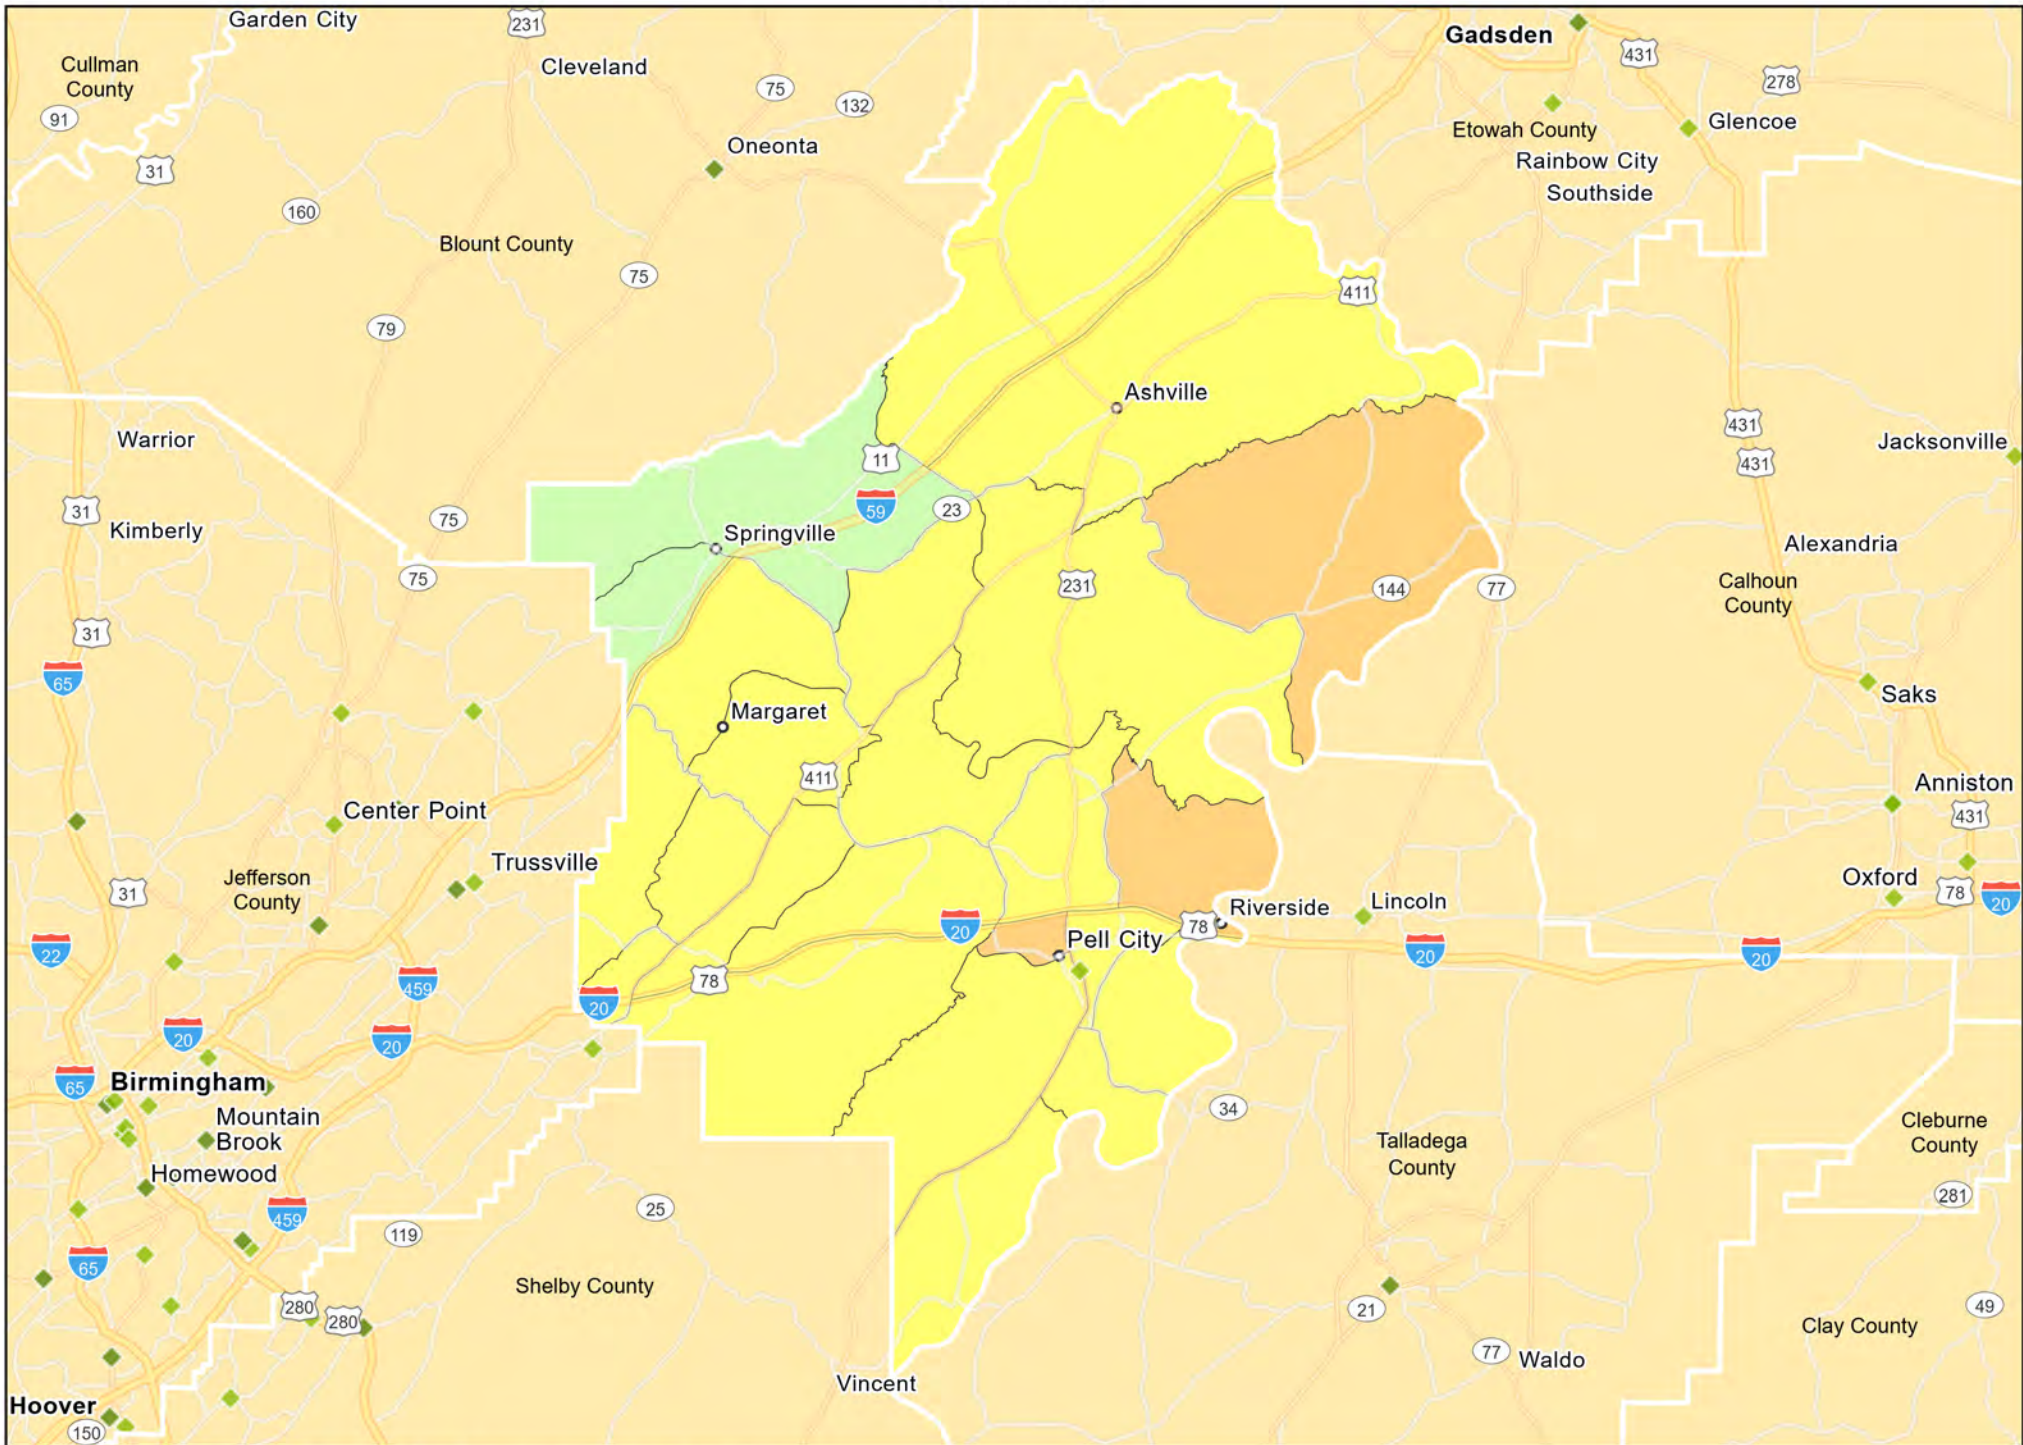

AL03 - Birmingham-Hoover
Blount County

AL03 - Birmingham-Hoover
Chilton County

AL03 - Birmingham-Hoover
Jefferson County

- Branches
- Tract_Inc_Catg
- Moderate
- Upper
- Low
- Middle
- Income Unknown

AL03 - Birmingham-Hoover
St. Clair County