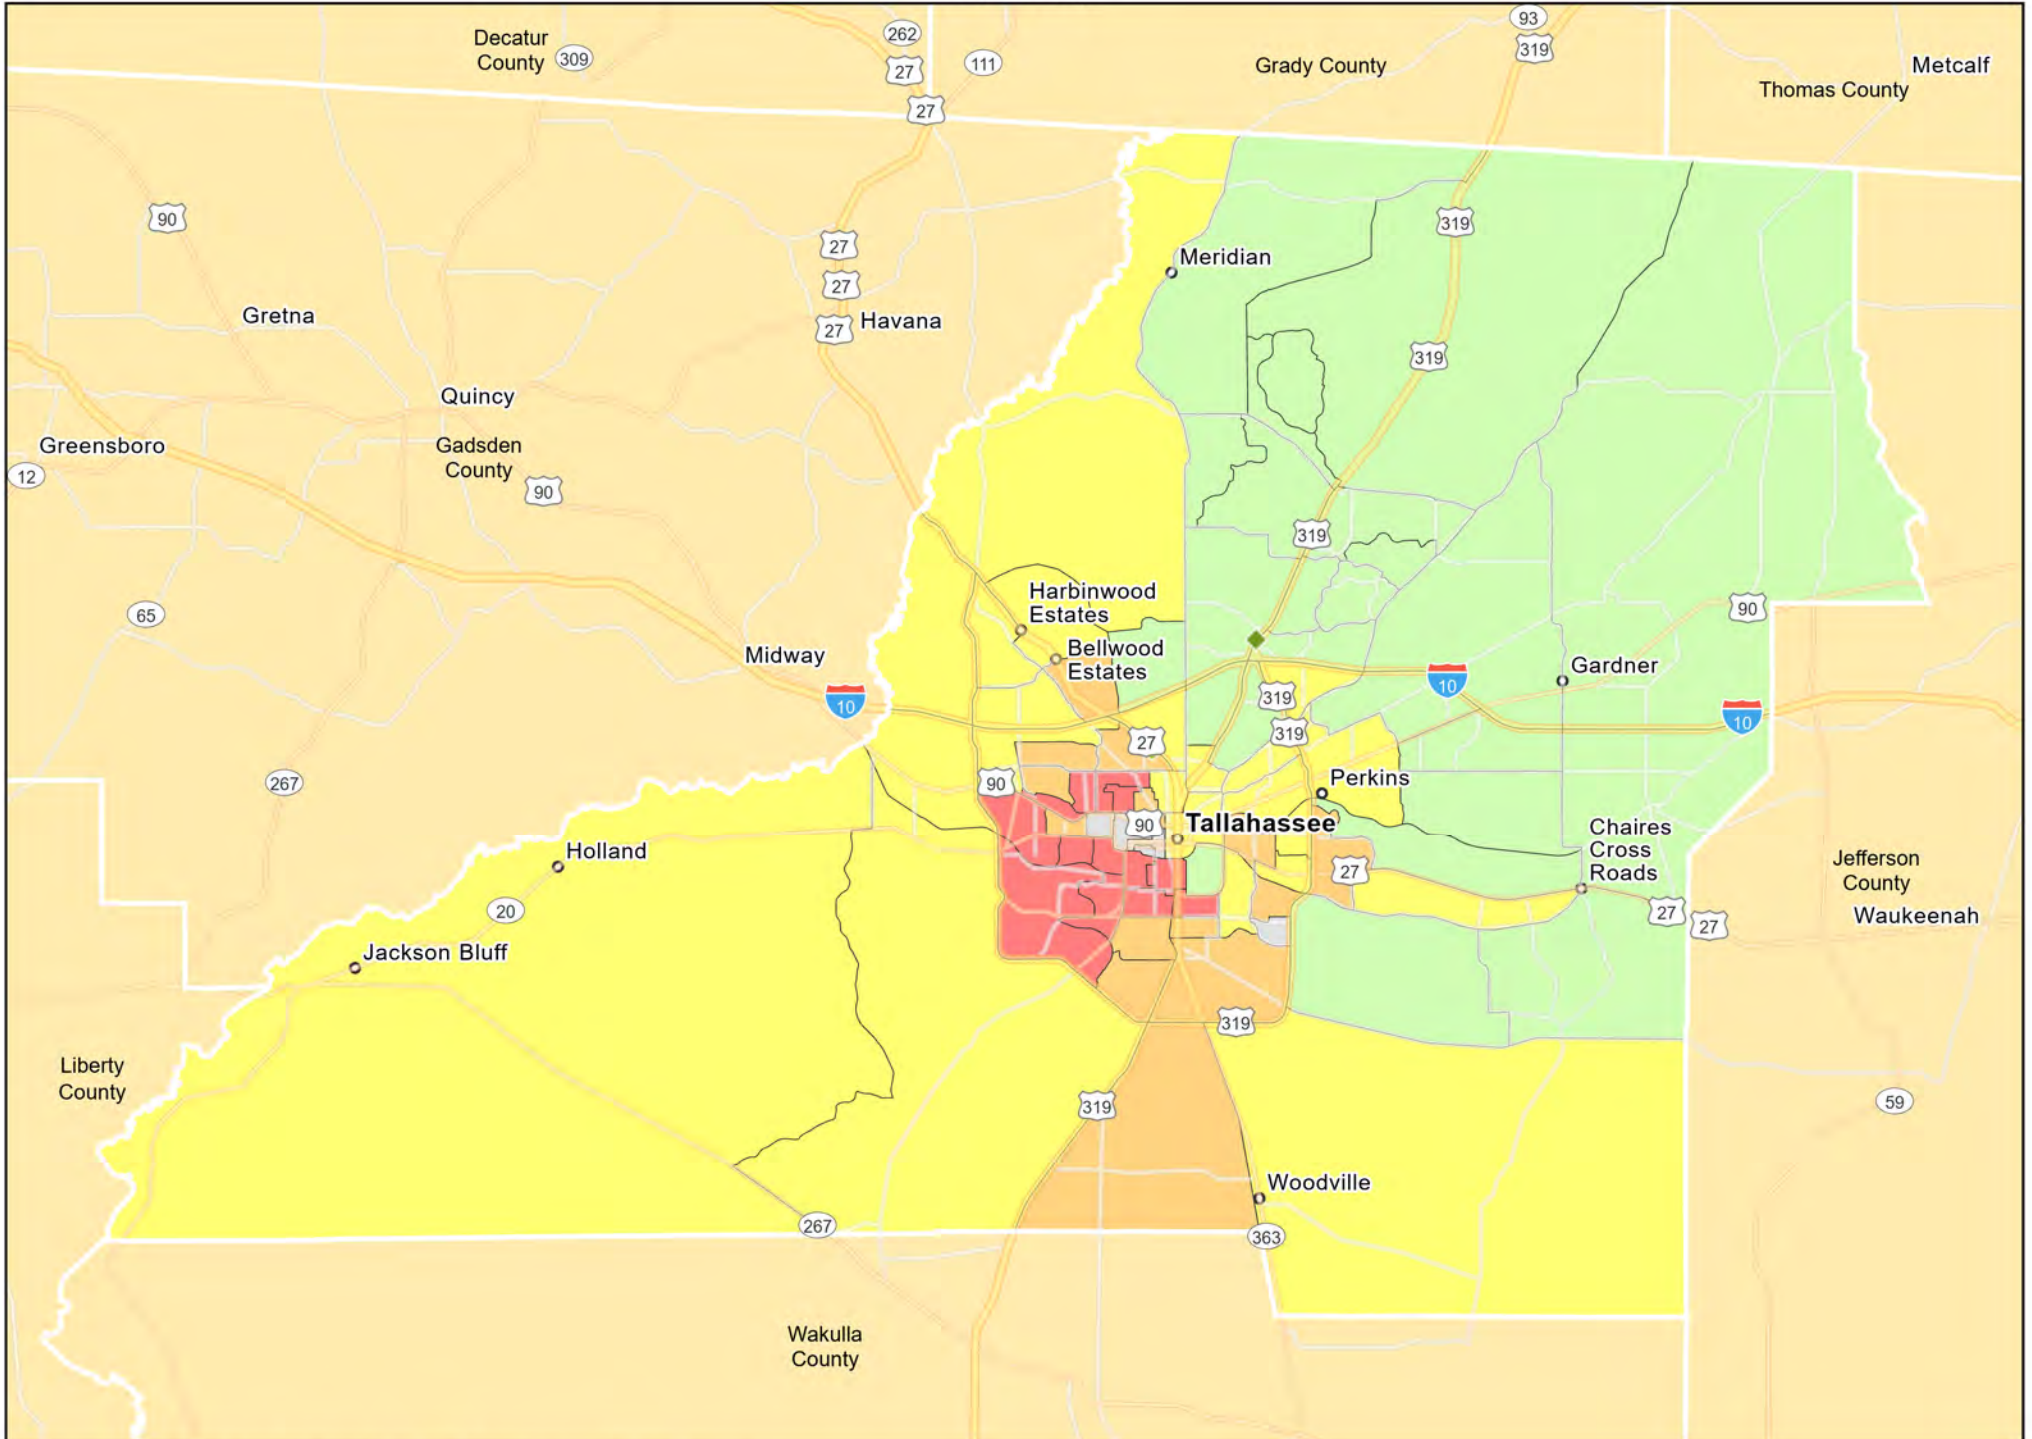

FL18 - Tallahassee
Leon County

- Branches
- Tract_Inc_Catg
- Moderate
- Upper
- Low
- Middle
- Income Unknown