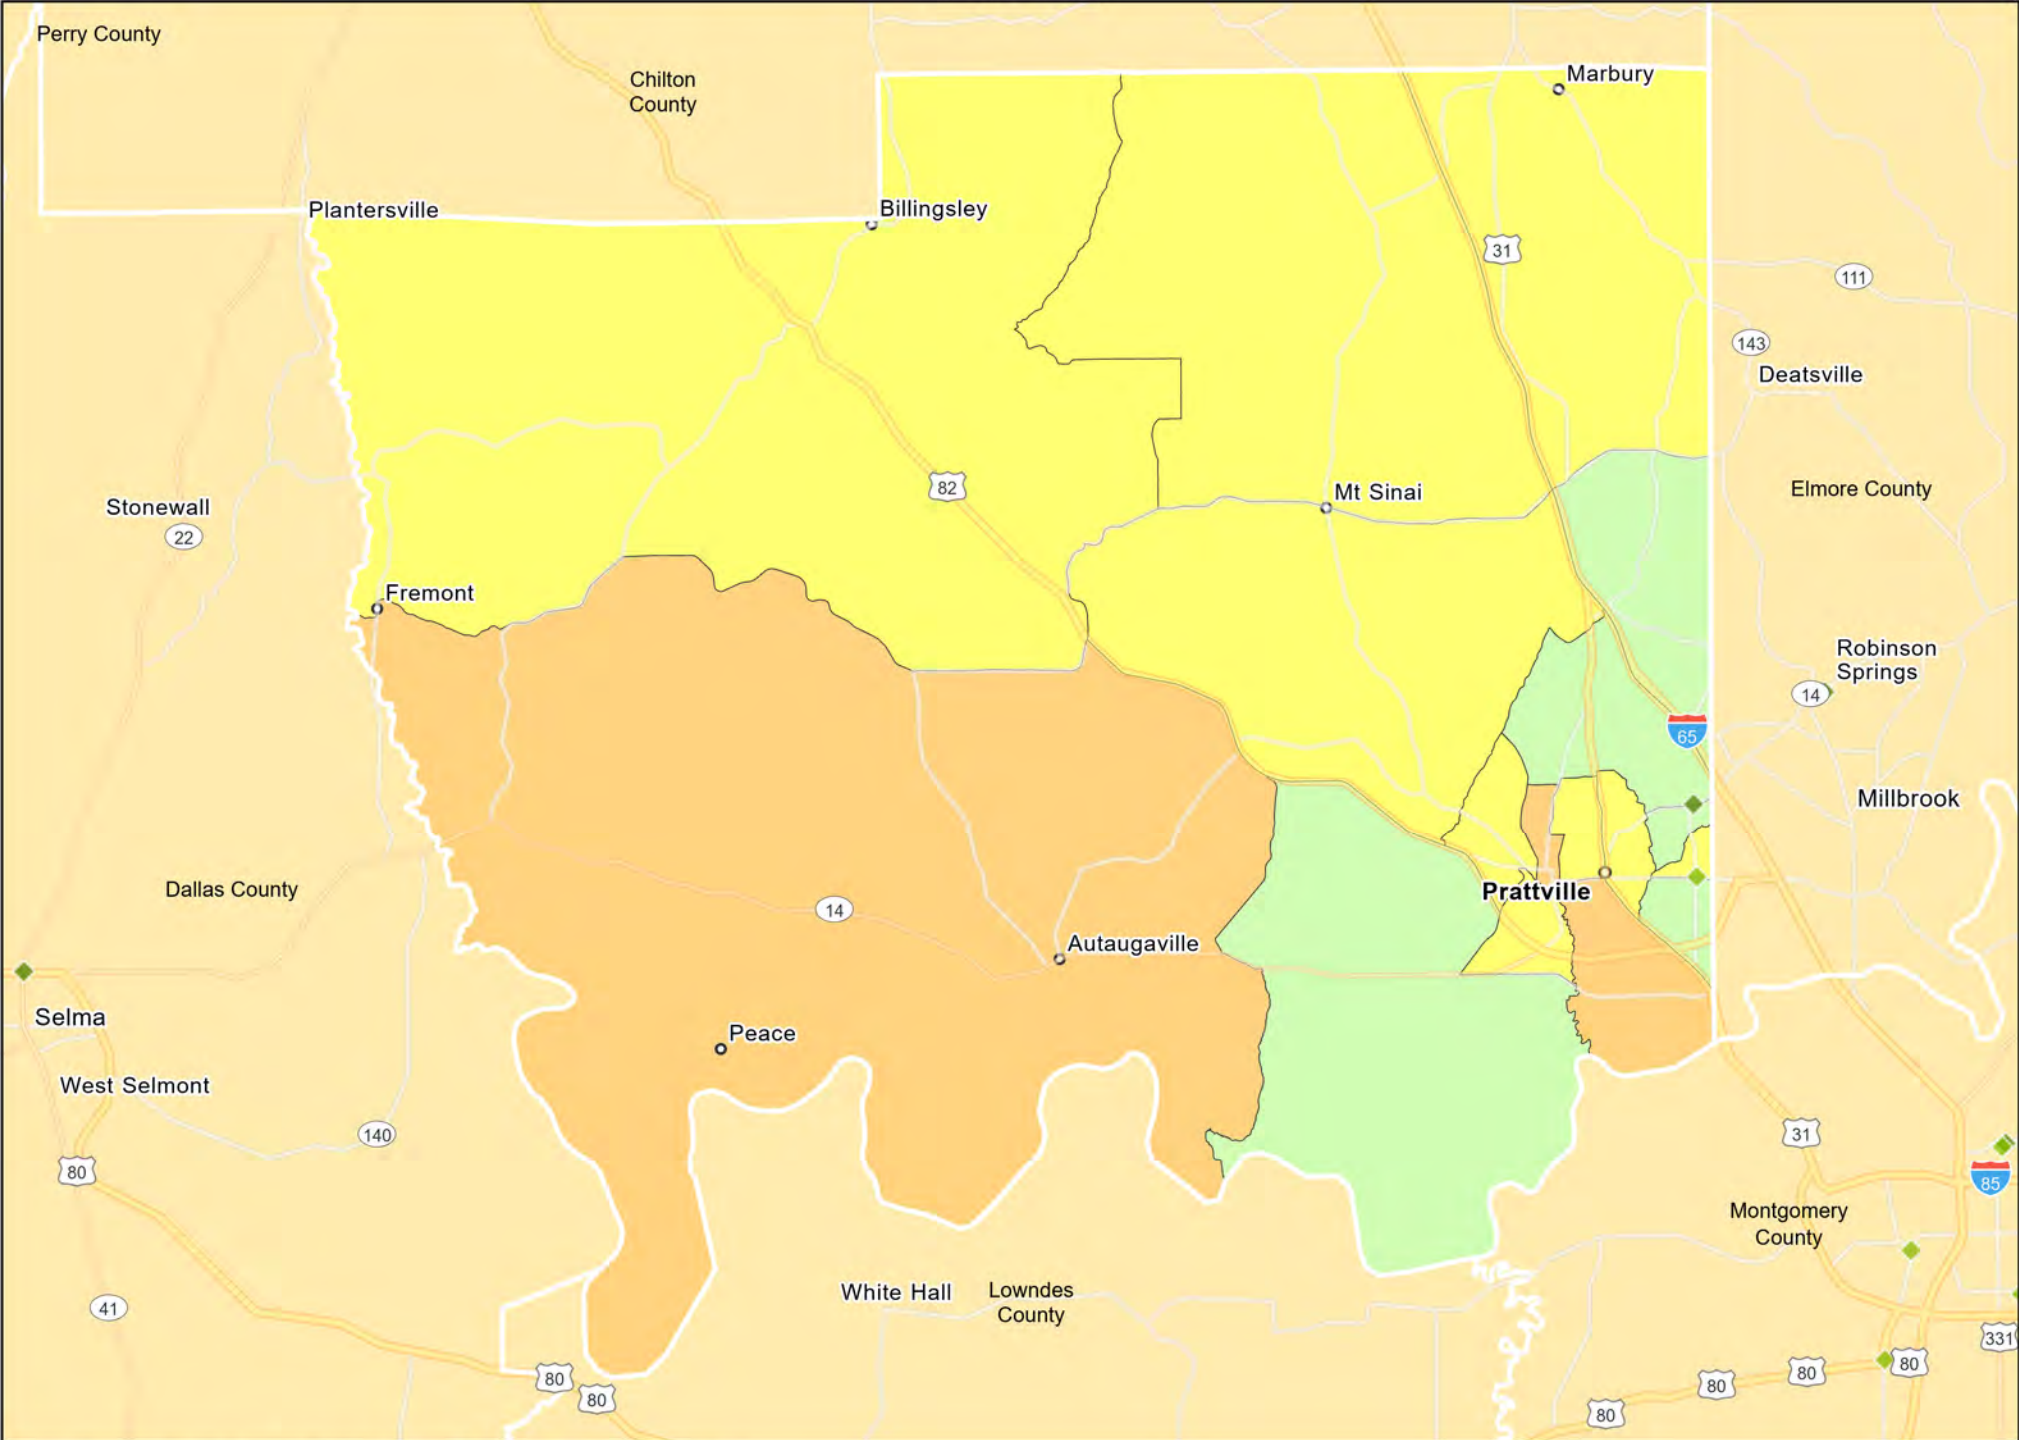

AL11 - Montgomery
Autauga County