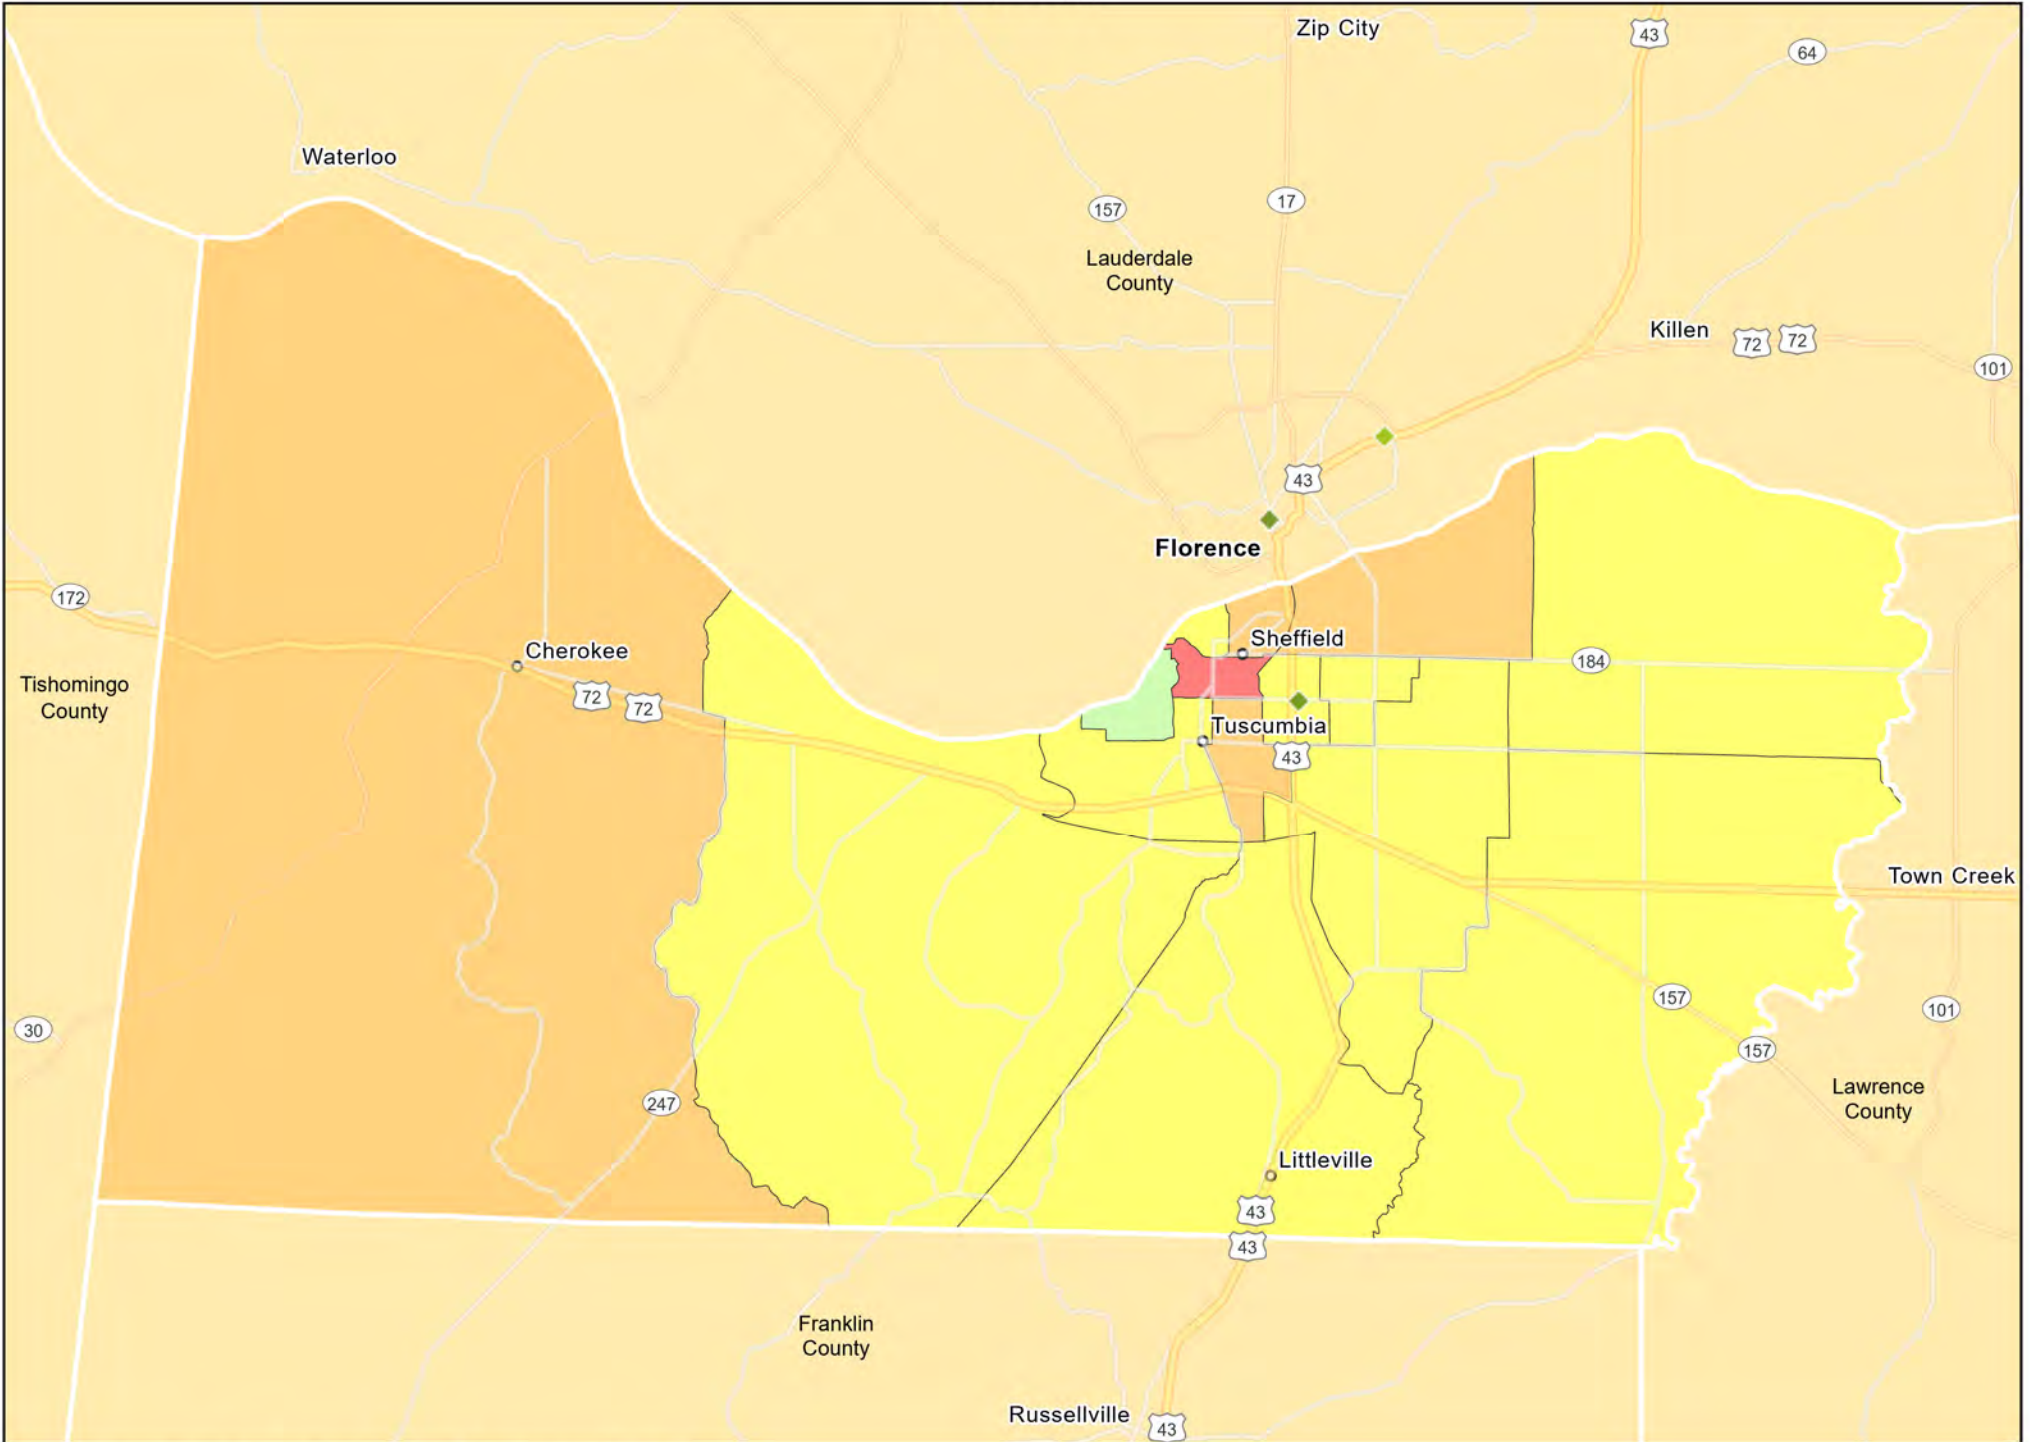

AL05 - Decatur
Lawrence County

AL05 - Decatur
Morgan County

AL06 - Dothan
Houston County

AL07 - Florence-Muscle Shoals
Colbert County

AL07 - Florence-Muscle Shoals
Lauderdale County

- Branches
- Tract_Inc_Catg
- Moderate
- Upper
- Low
- Middle
- Income Unknown