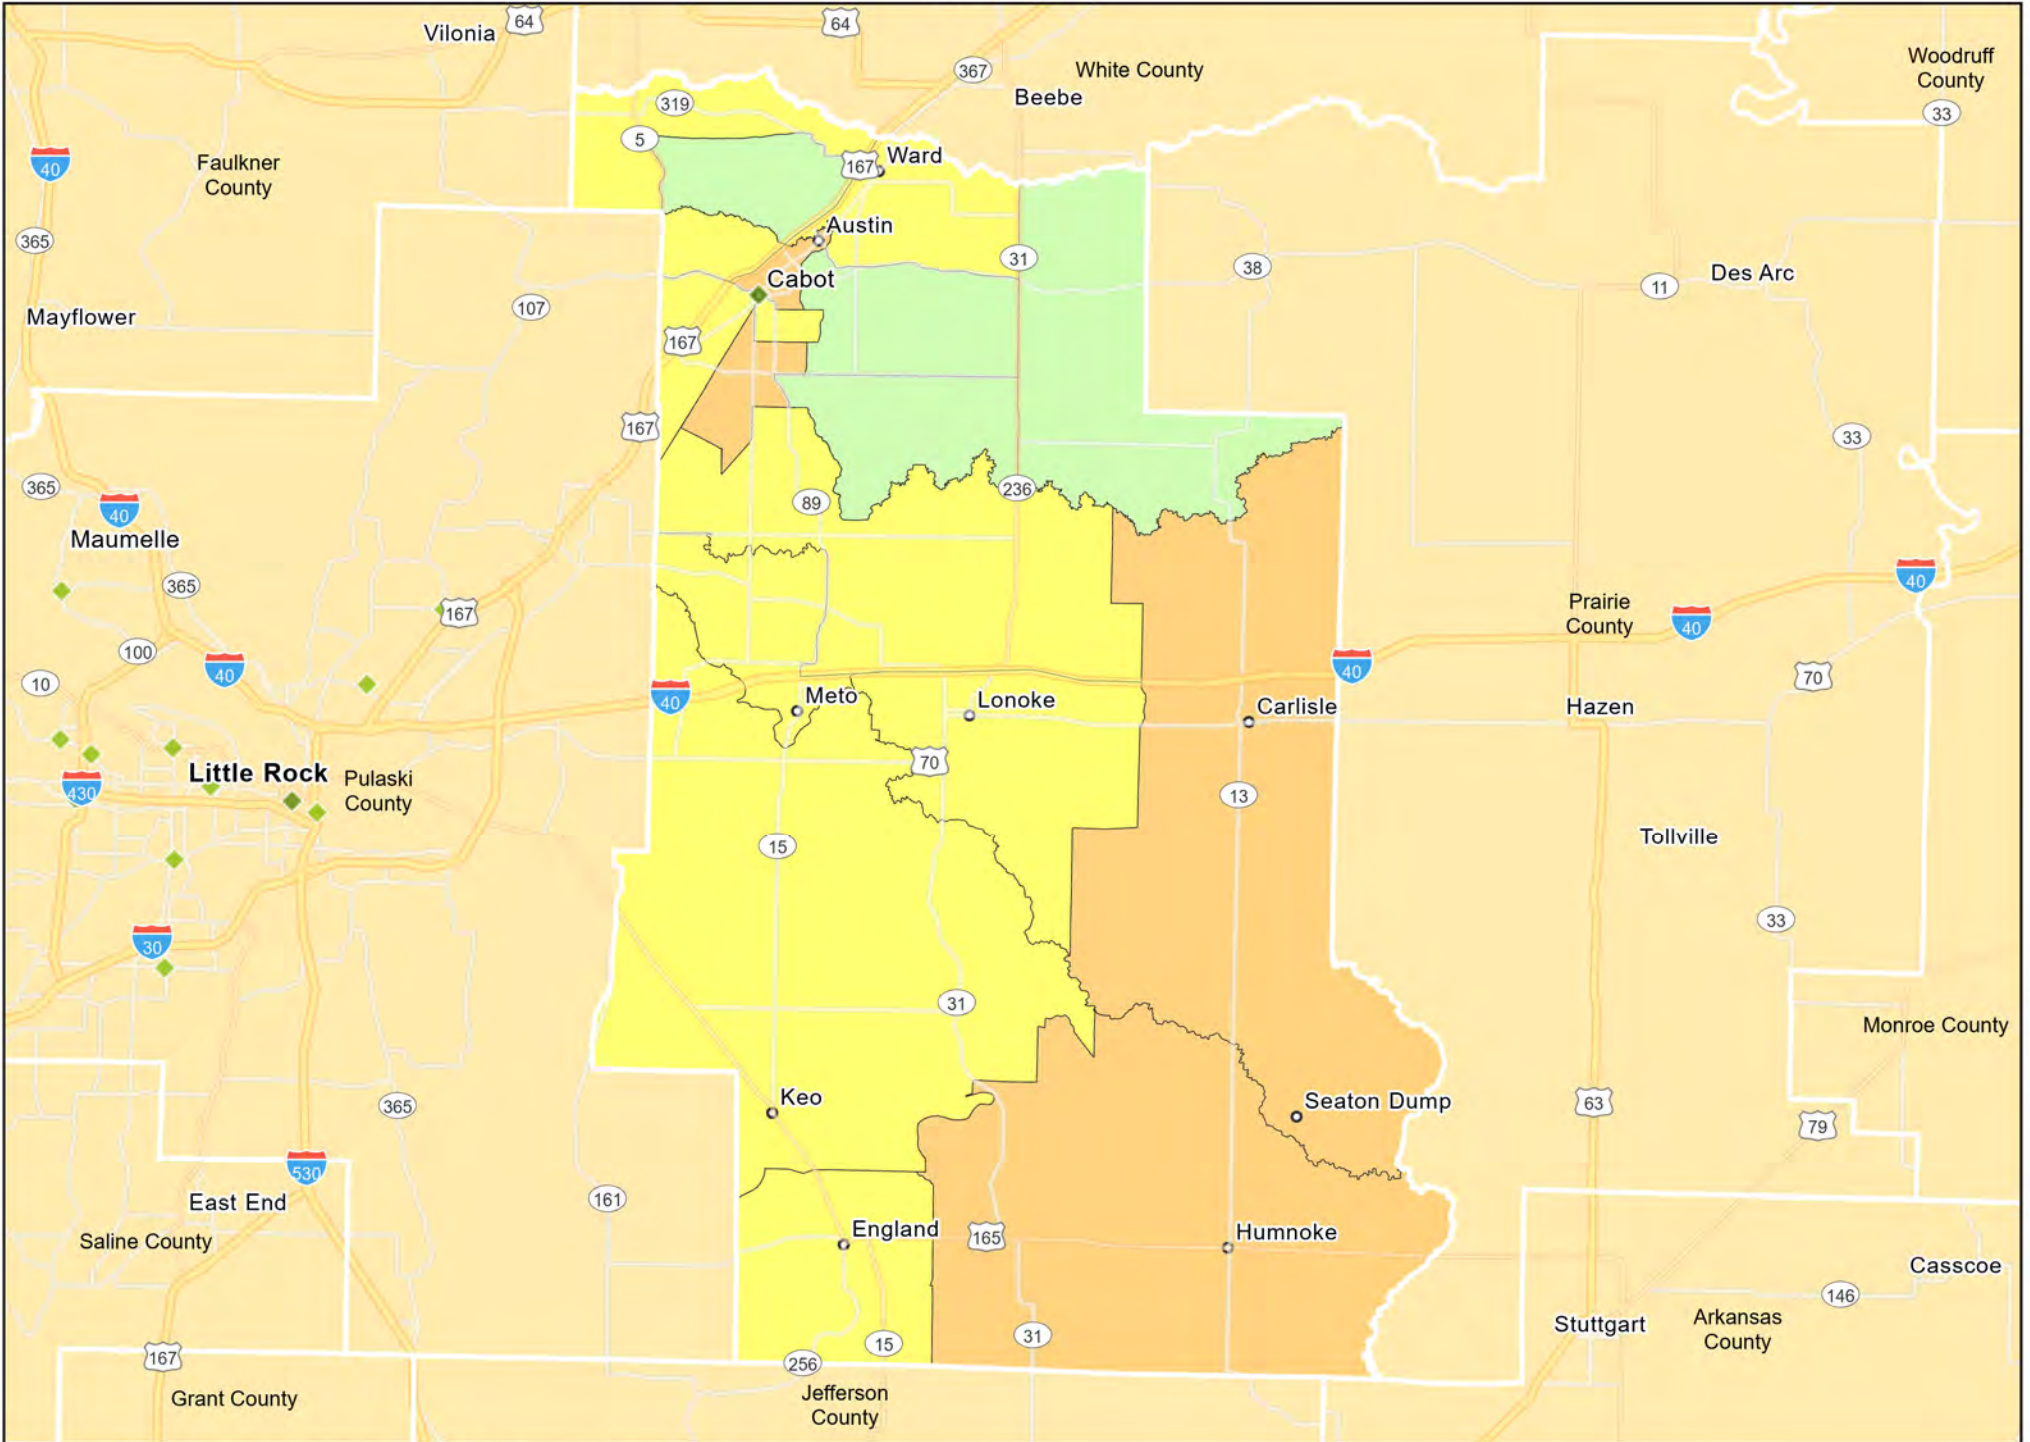

AR04 - Jonesboro
Craighead County

AR05 - Little Rock
Faulkner County

AR05 - Little Rock
Grant County

- Branches
- Tract_Inc_Catg
- Moderate
- Upper
- Low
- Middle
- Income Unknown

AR05 - Little Rock
Lonoke County