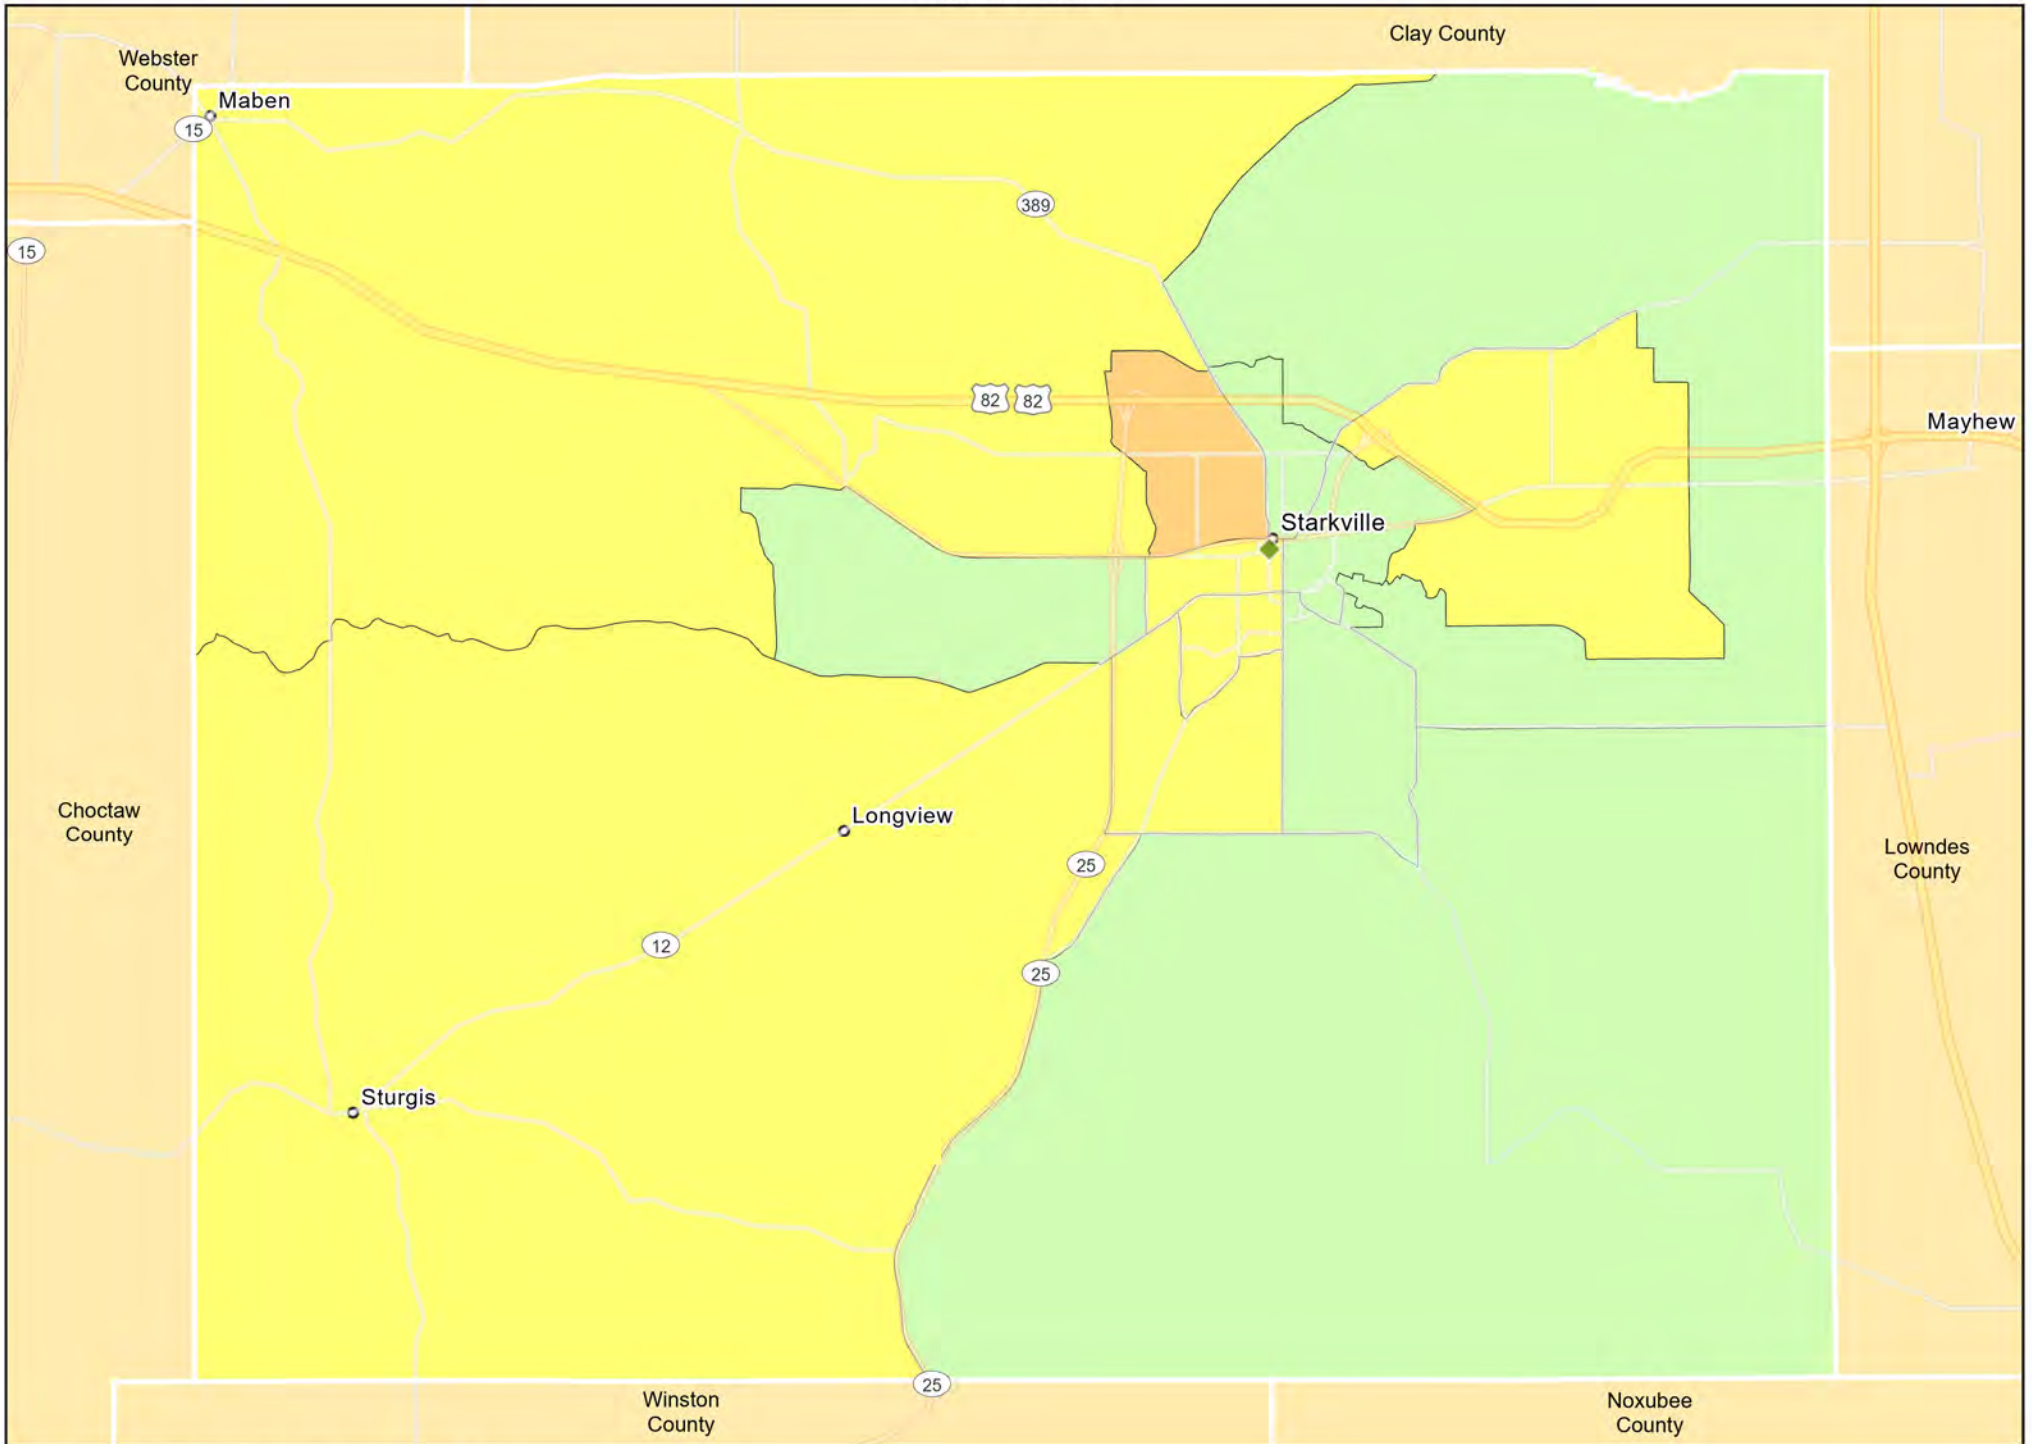

MS07 - Central Mississippi
Neshoba County

MS07 - Central Mississippi
Newton County

- Branches
- Tract_Inc_Catg
 - Moderate
 - Middle
 - Upper
 - Low
 - Income Unknown

MS07 - Central Mississippi
Oktibbeha County