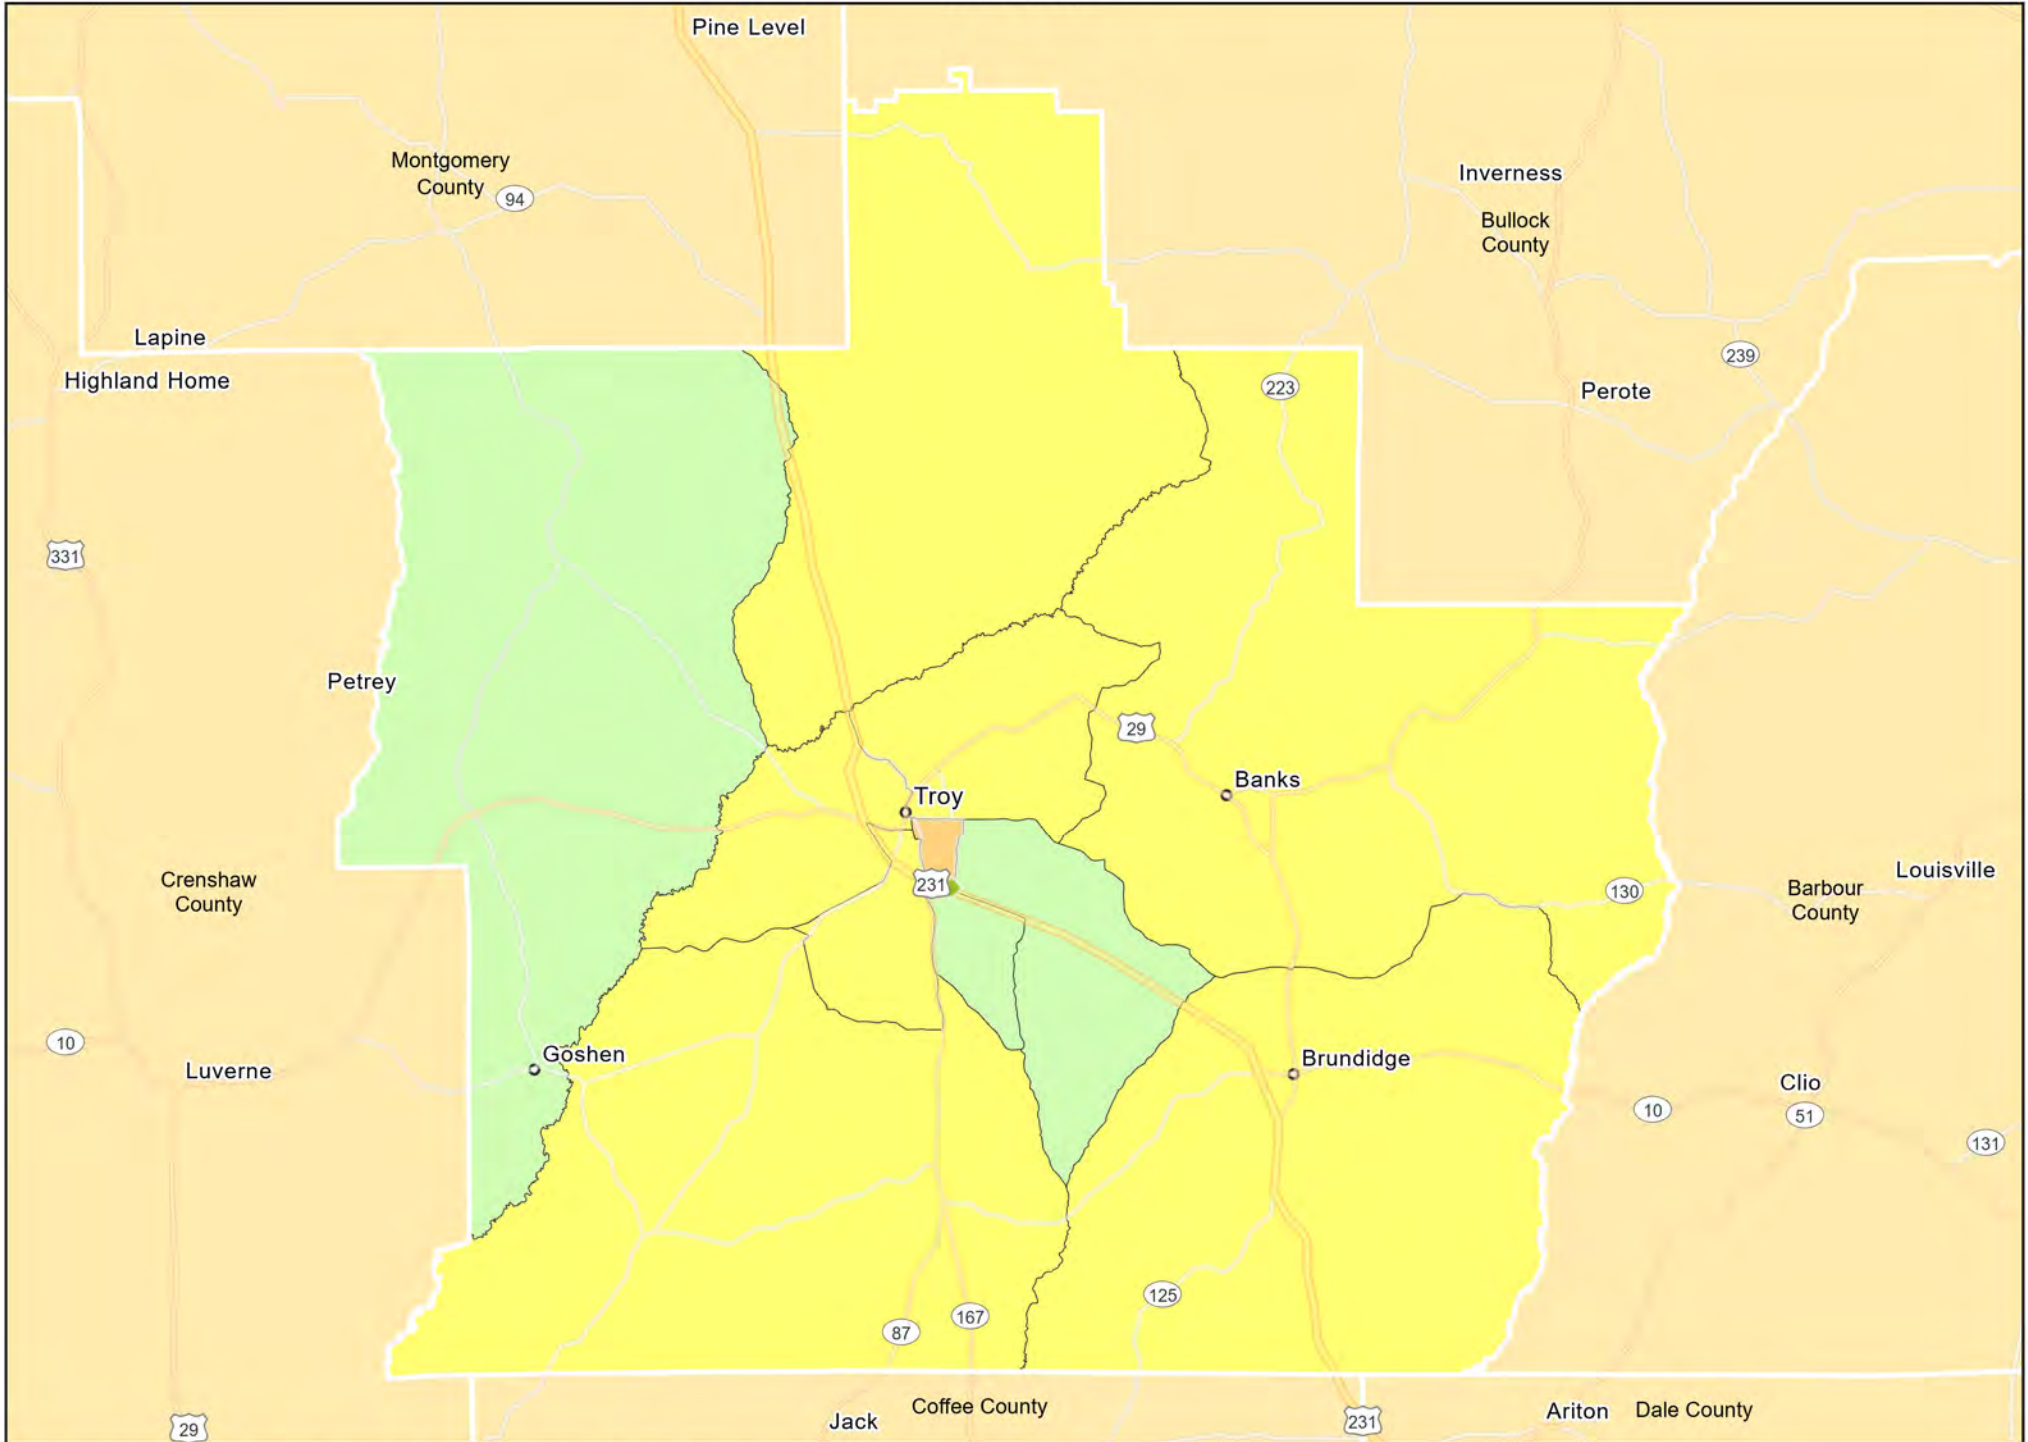

AL16 - South Alabama

Clarke County

AL16 - South Alabama
Marengo County

- Branches
- Tract_Inc_Catg
- Moderate
- Upper
- Low
- Middle
- Income Unknown

AL16 - South Alabama
Monroe County

AL16 - South Alabama
Sumter County

AL16 - South Alabama
Conecuh County

AL16 - South Alabama
Dallas County

AL16 - South Alabama
Pike County

AL17 - Talladega-Tallapoosa Counties
Talladega County

AL17 - Talladega-Tallapoosa Counties
Tallapoosa County