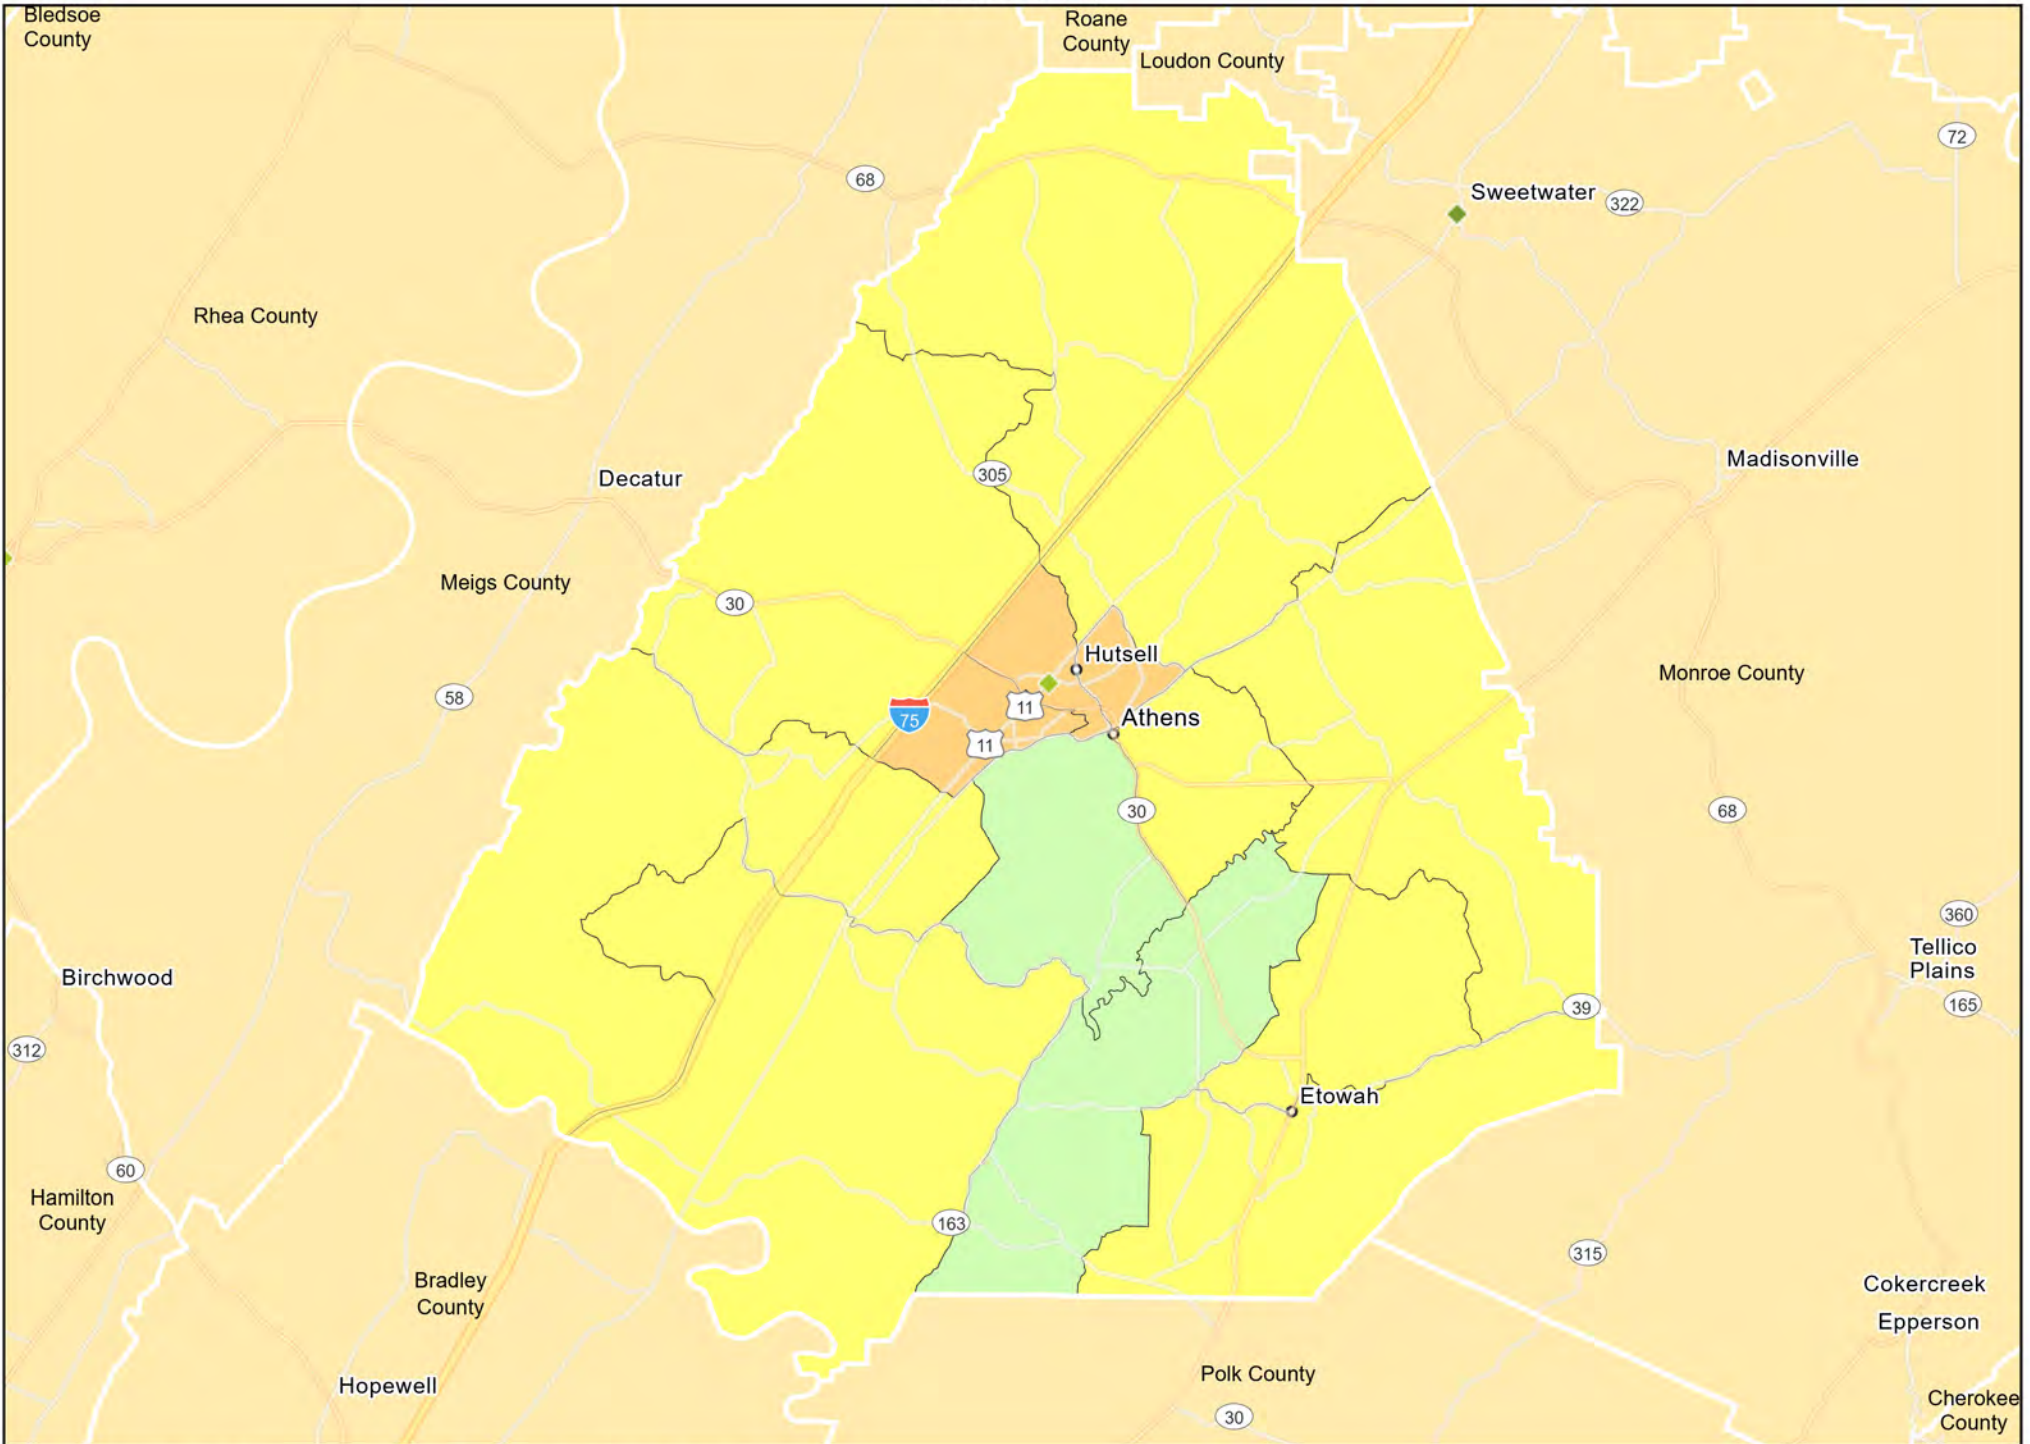

TN11 - Eastern Tennessee
McMinn County