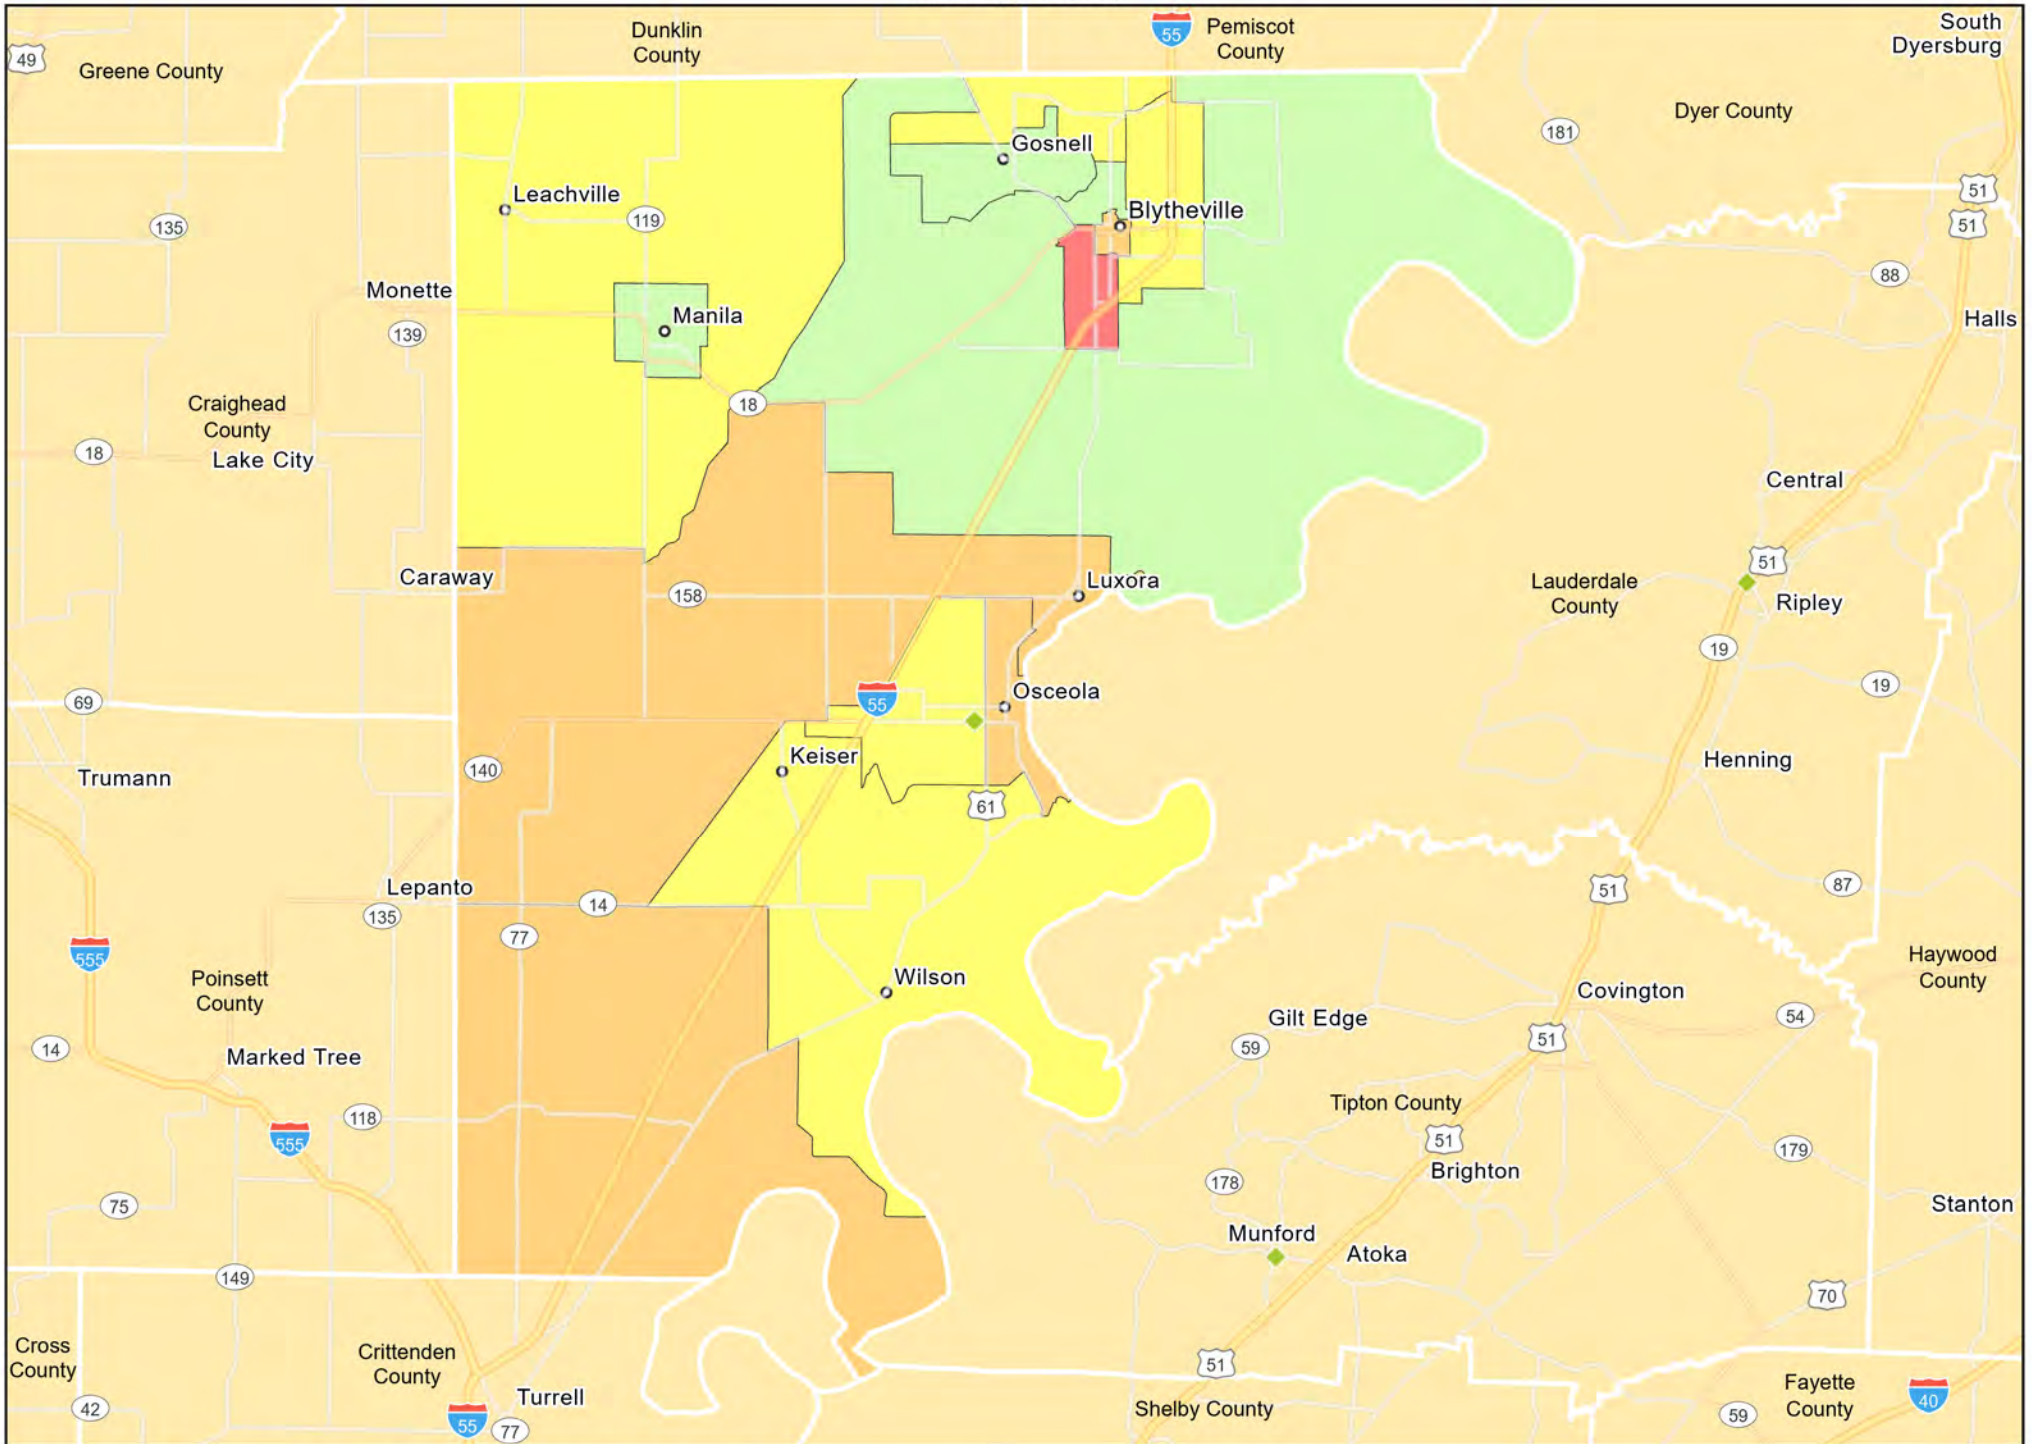

AR07 - Northeast Arkansas Mississippi County

- Branches
- Tract_Inc_Catg
- Moderate
- Upper
- Low
- Middle
- Income Unknown