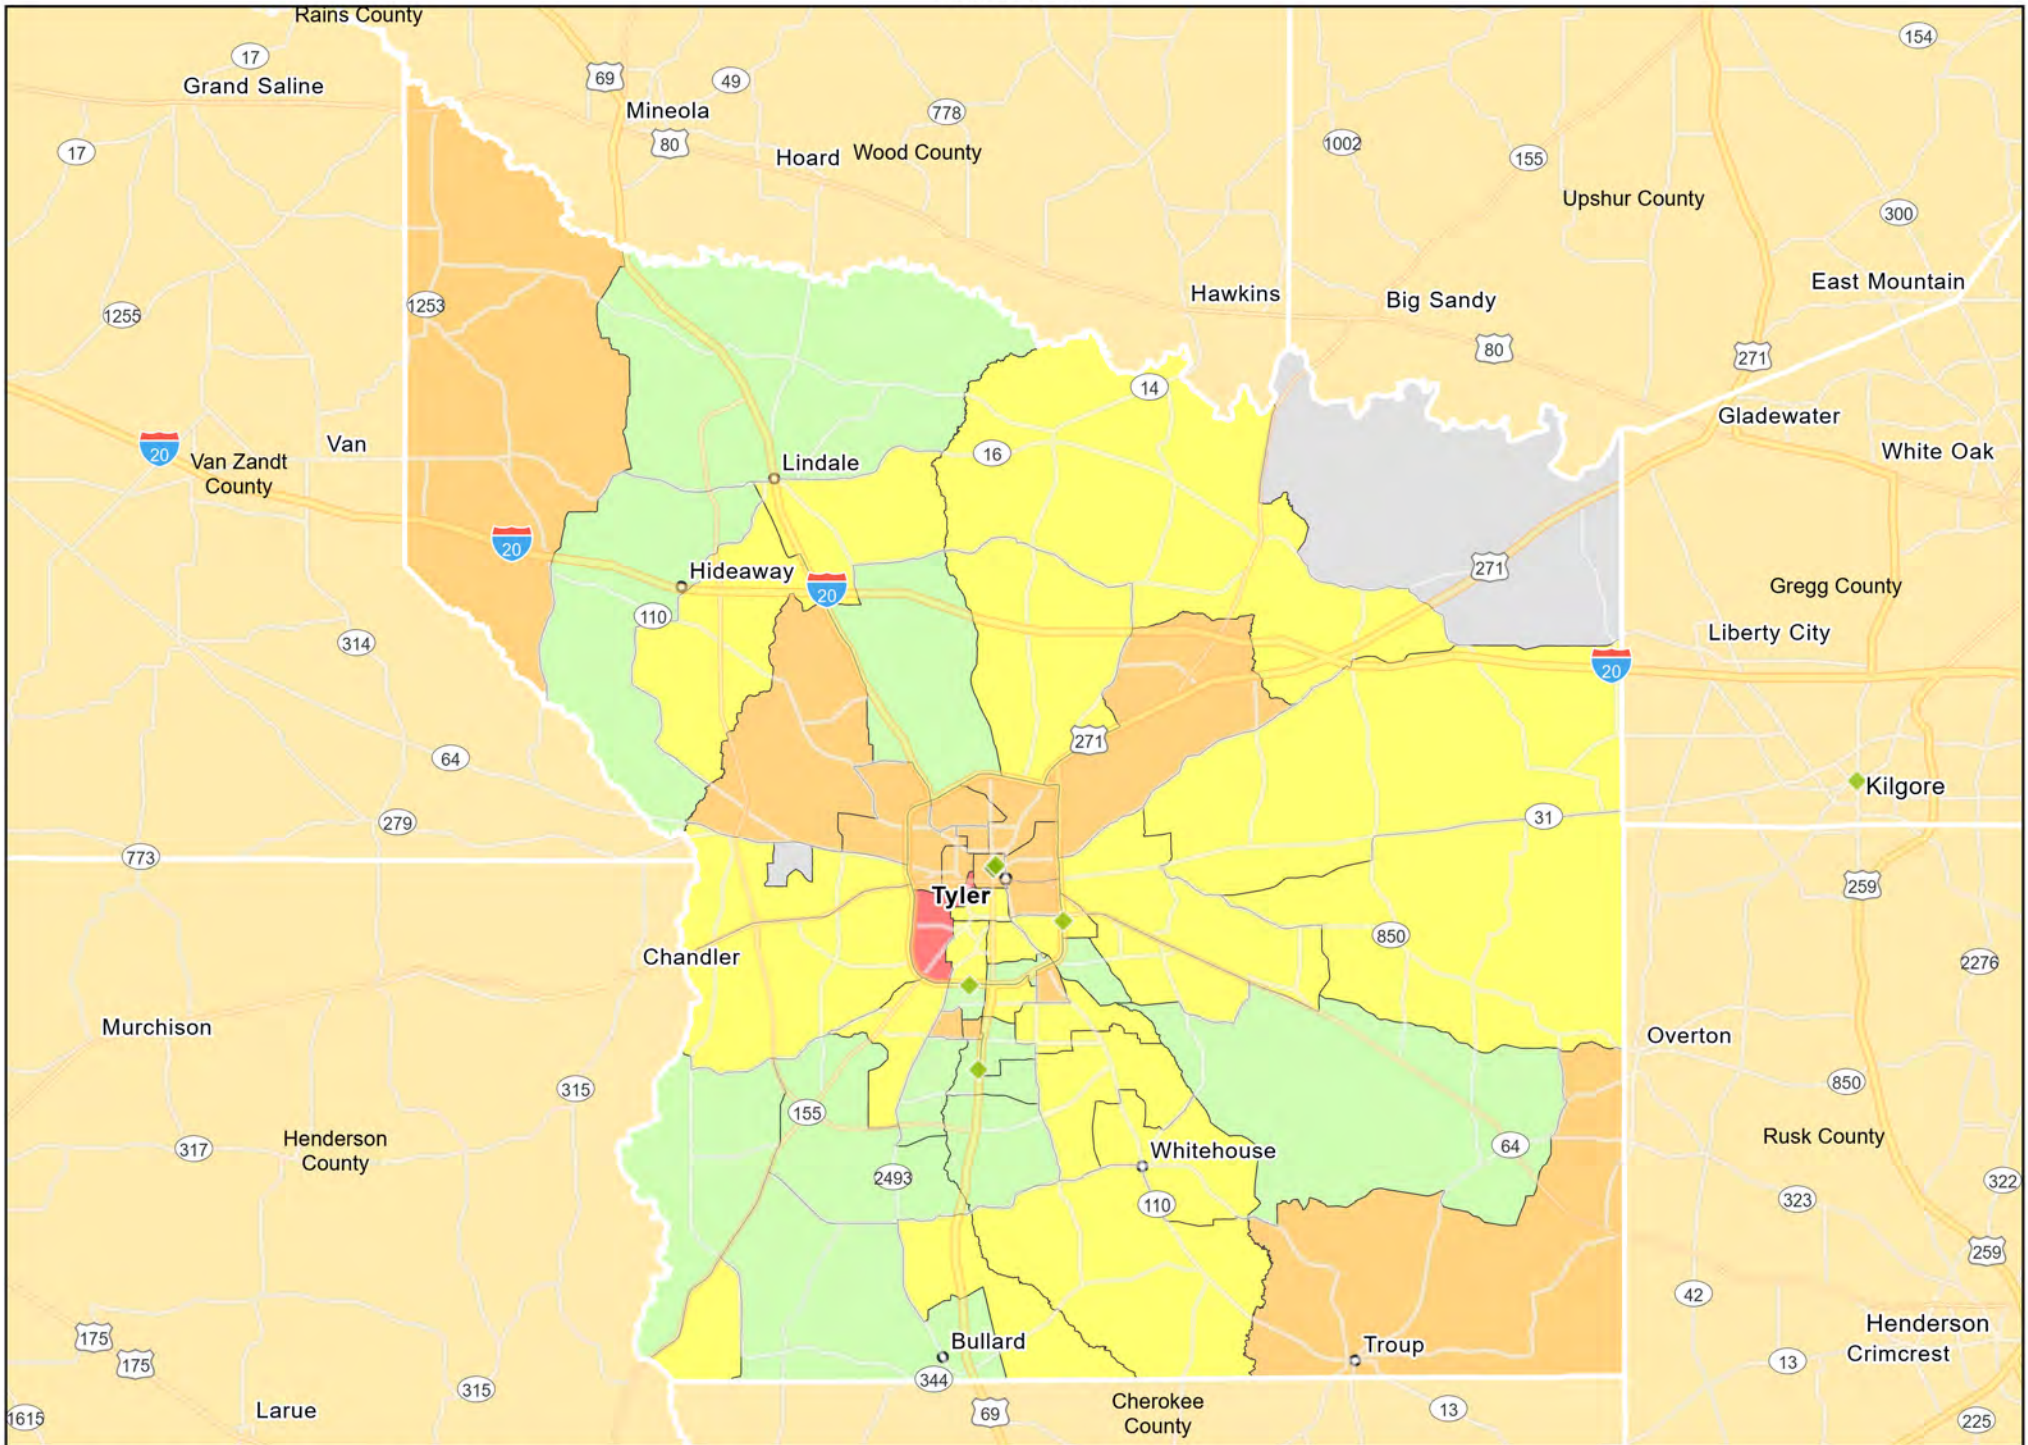

TX07 - Tyler Smith County

- Branches
- Tract_Inc_Catg
- Moderate
- Upper
- Low
- Middle
- Income Unknown