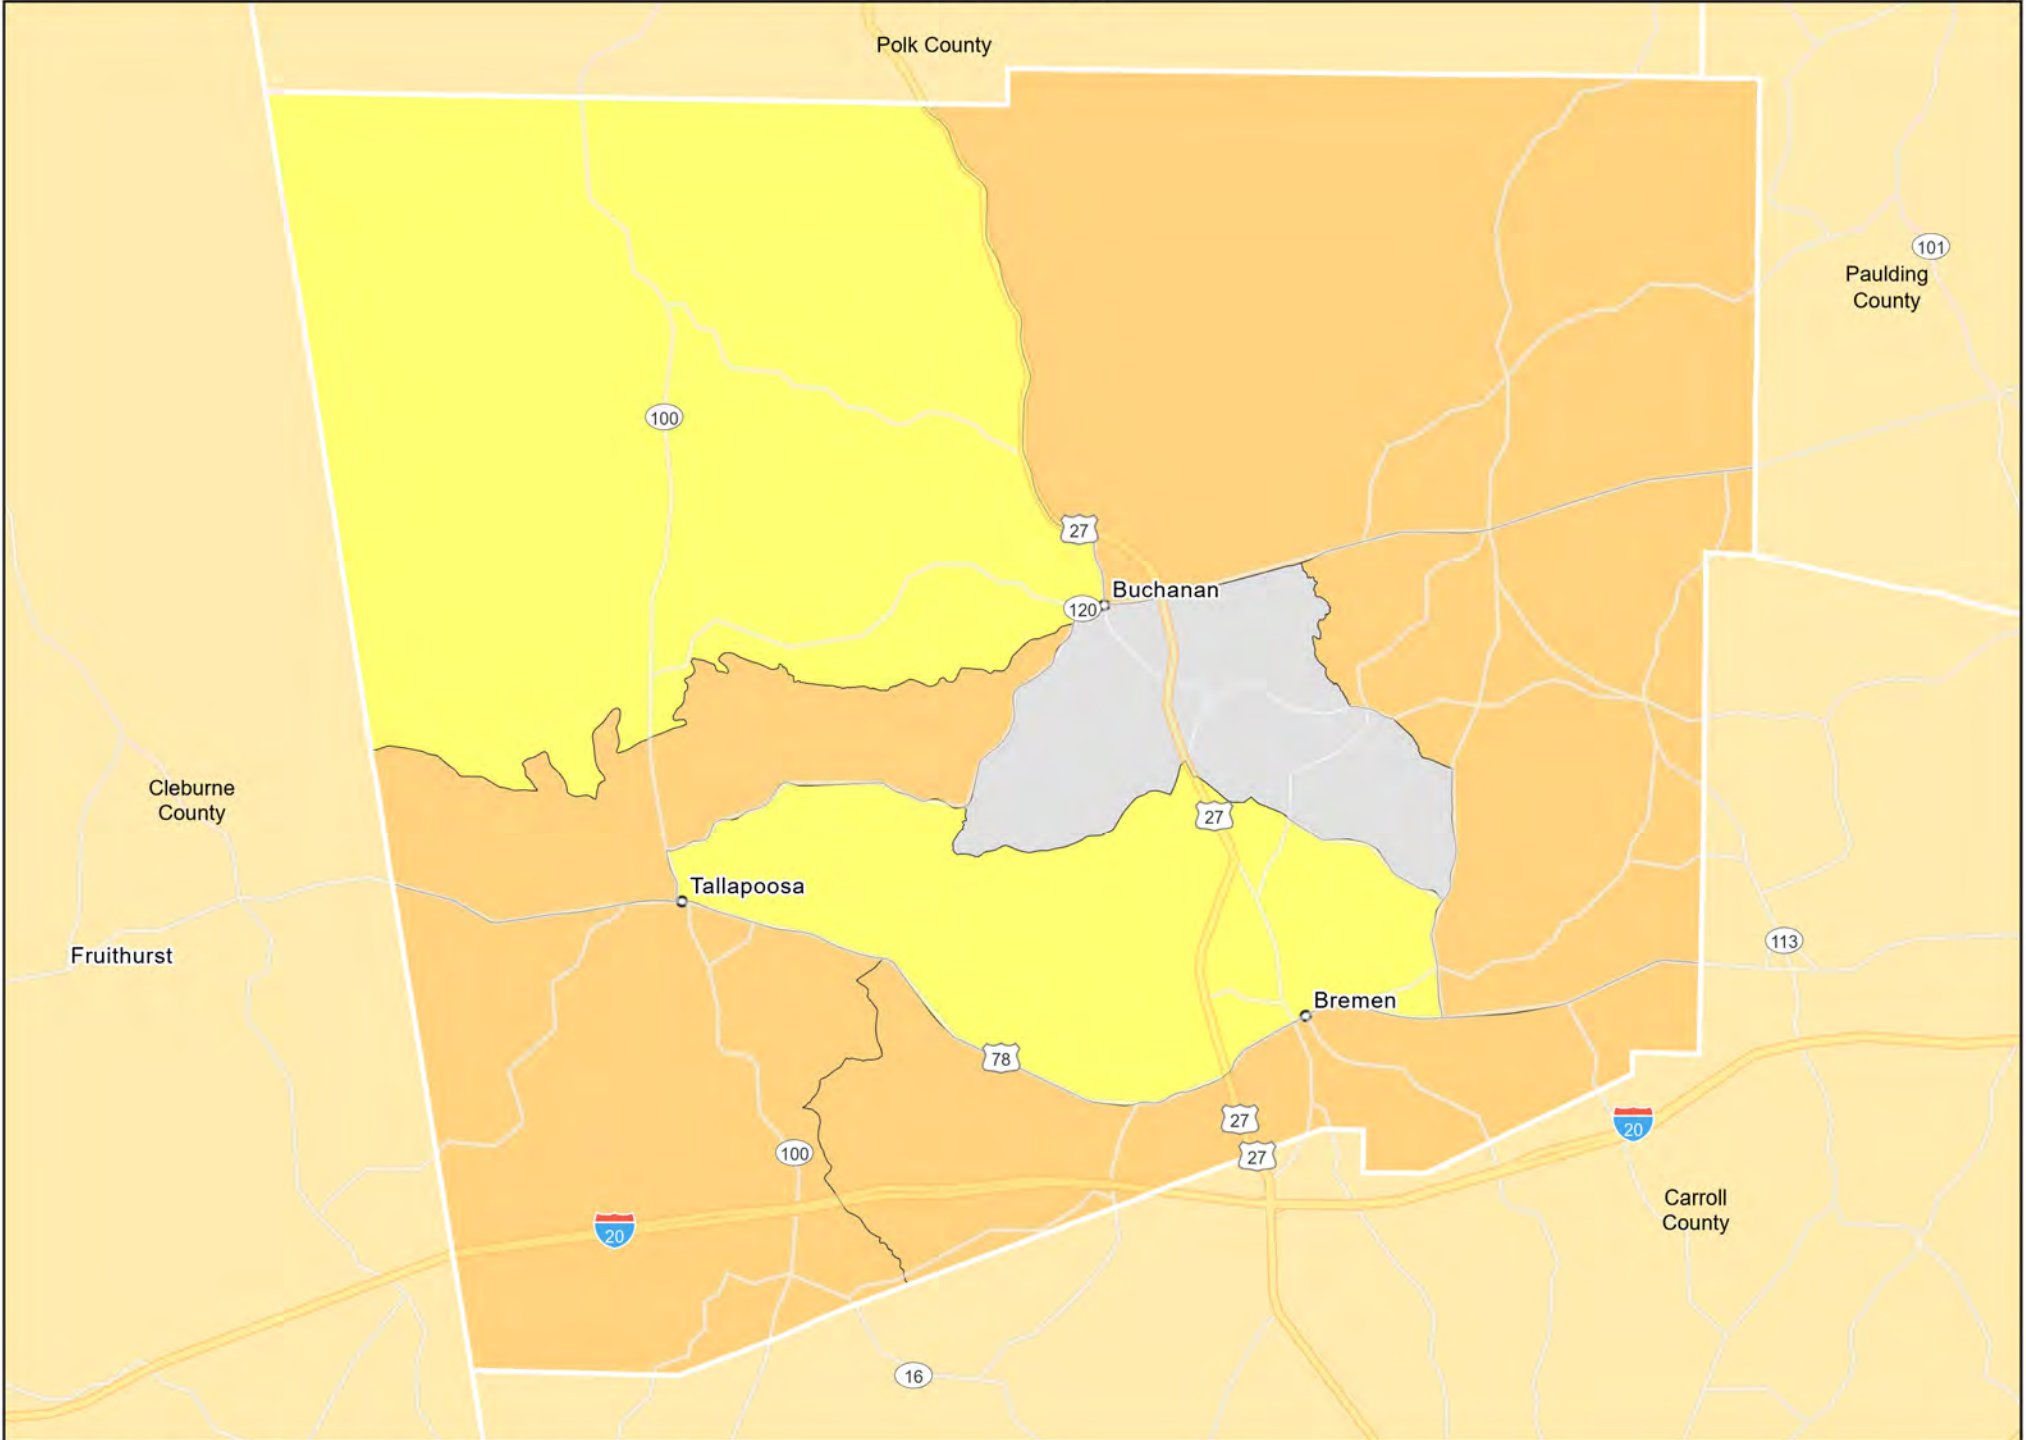

GA03 - Atlanta-Sandy Springs-Roswell
Haralson County

- Branches
- Tract_Inc_Catg
- Moderate
- Upper
- Low
- Middle
- Income Unknown