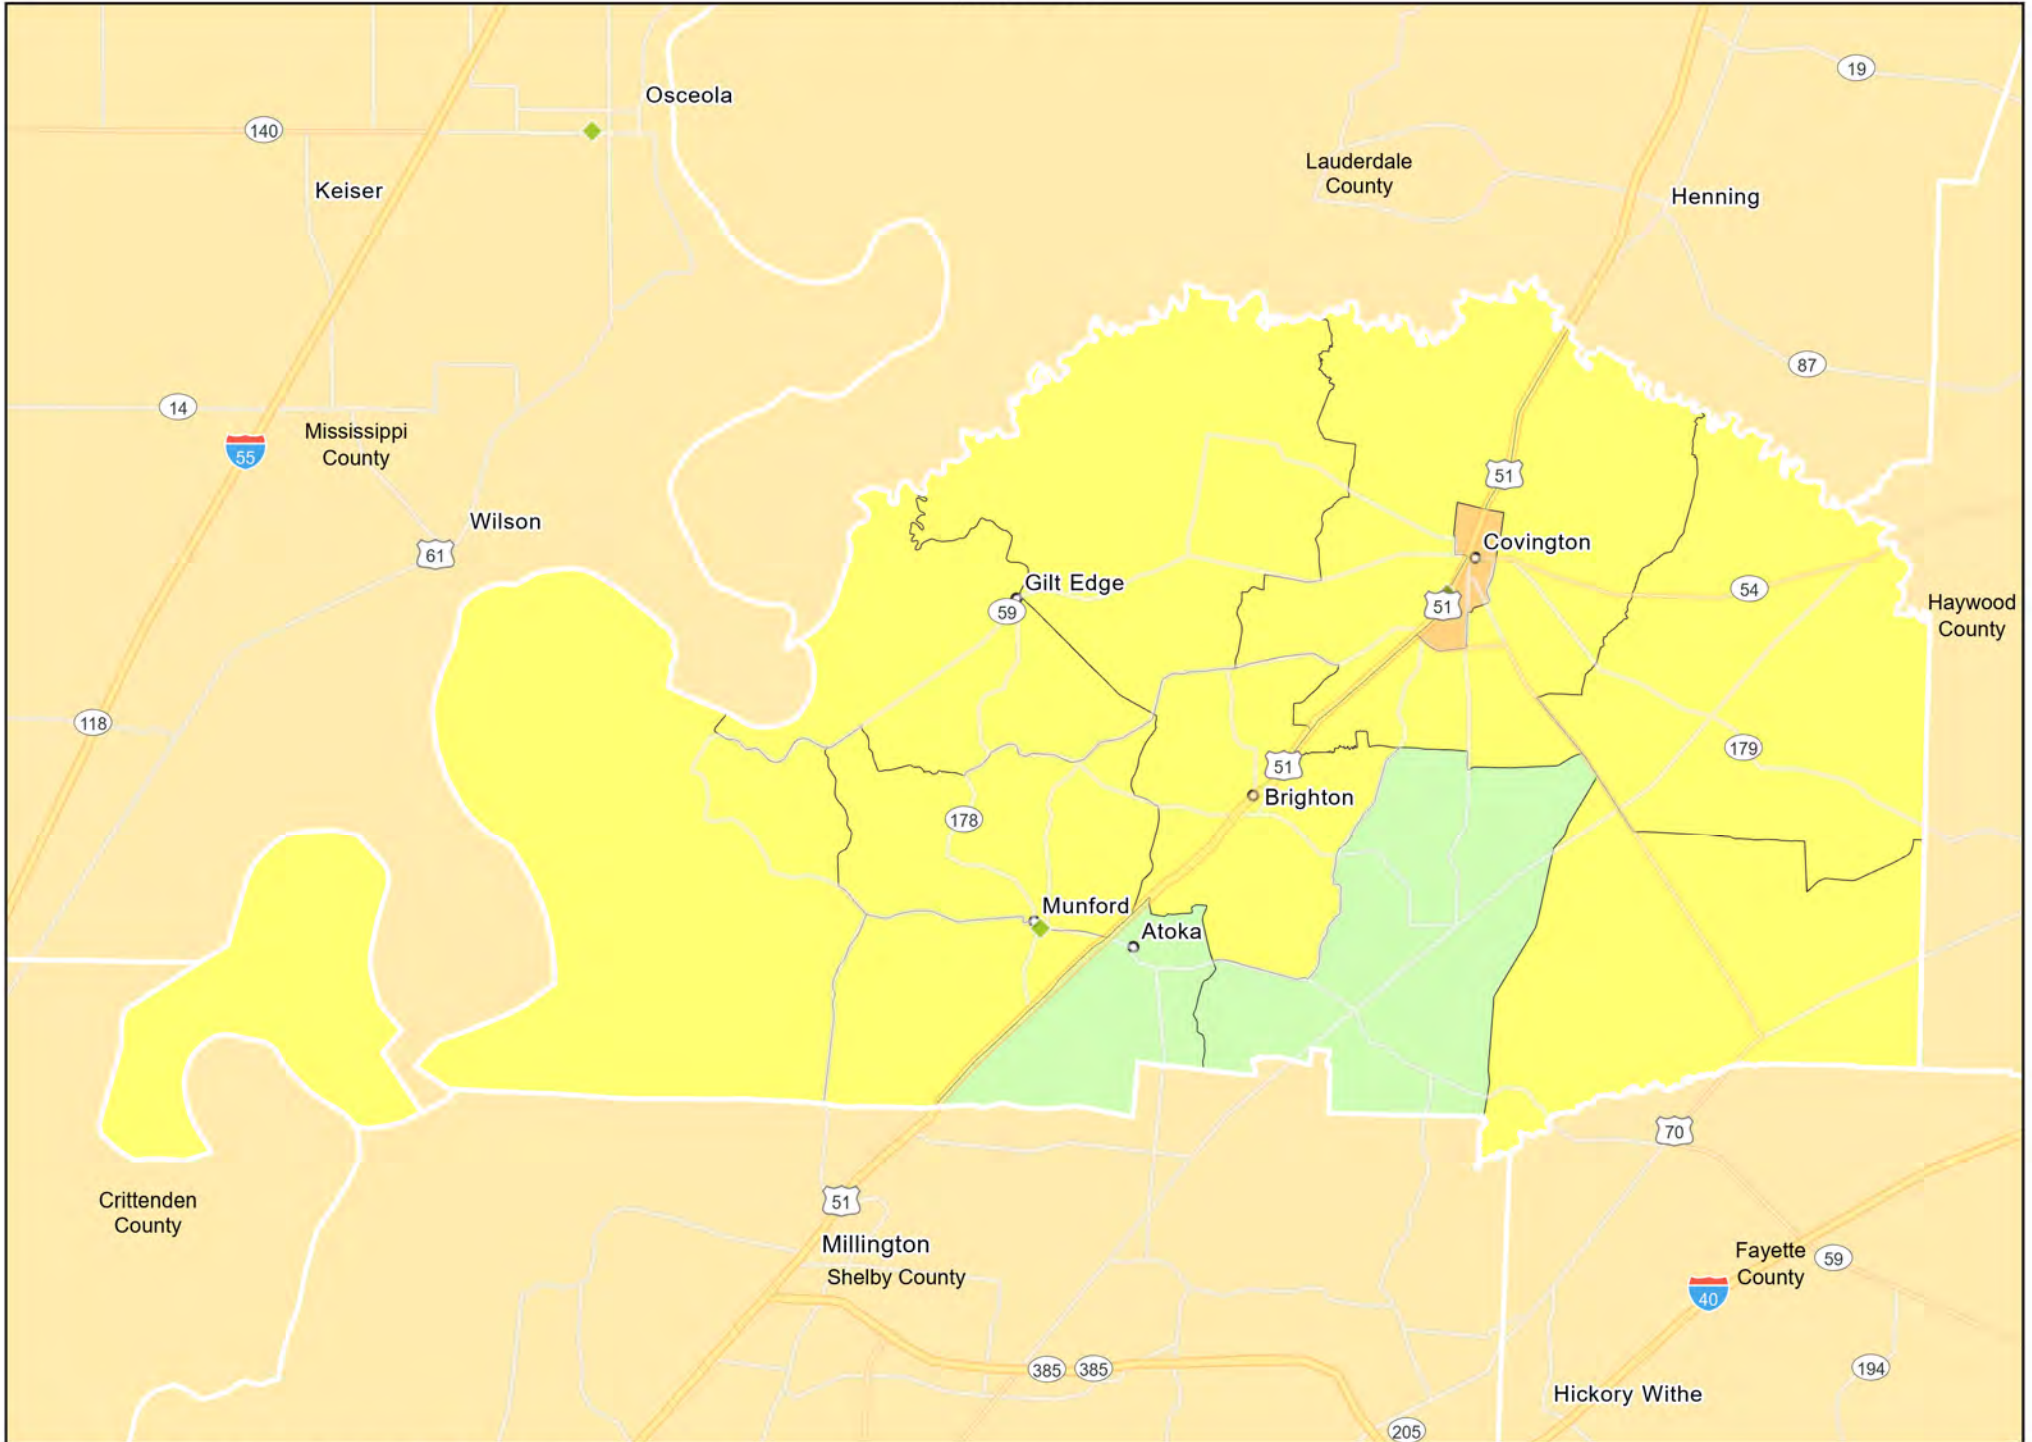

TN08 - Memphis (AR-MS-TN)
Tipton County