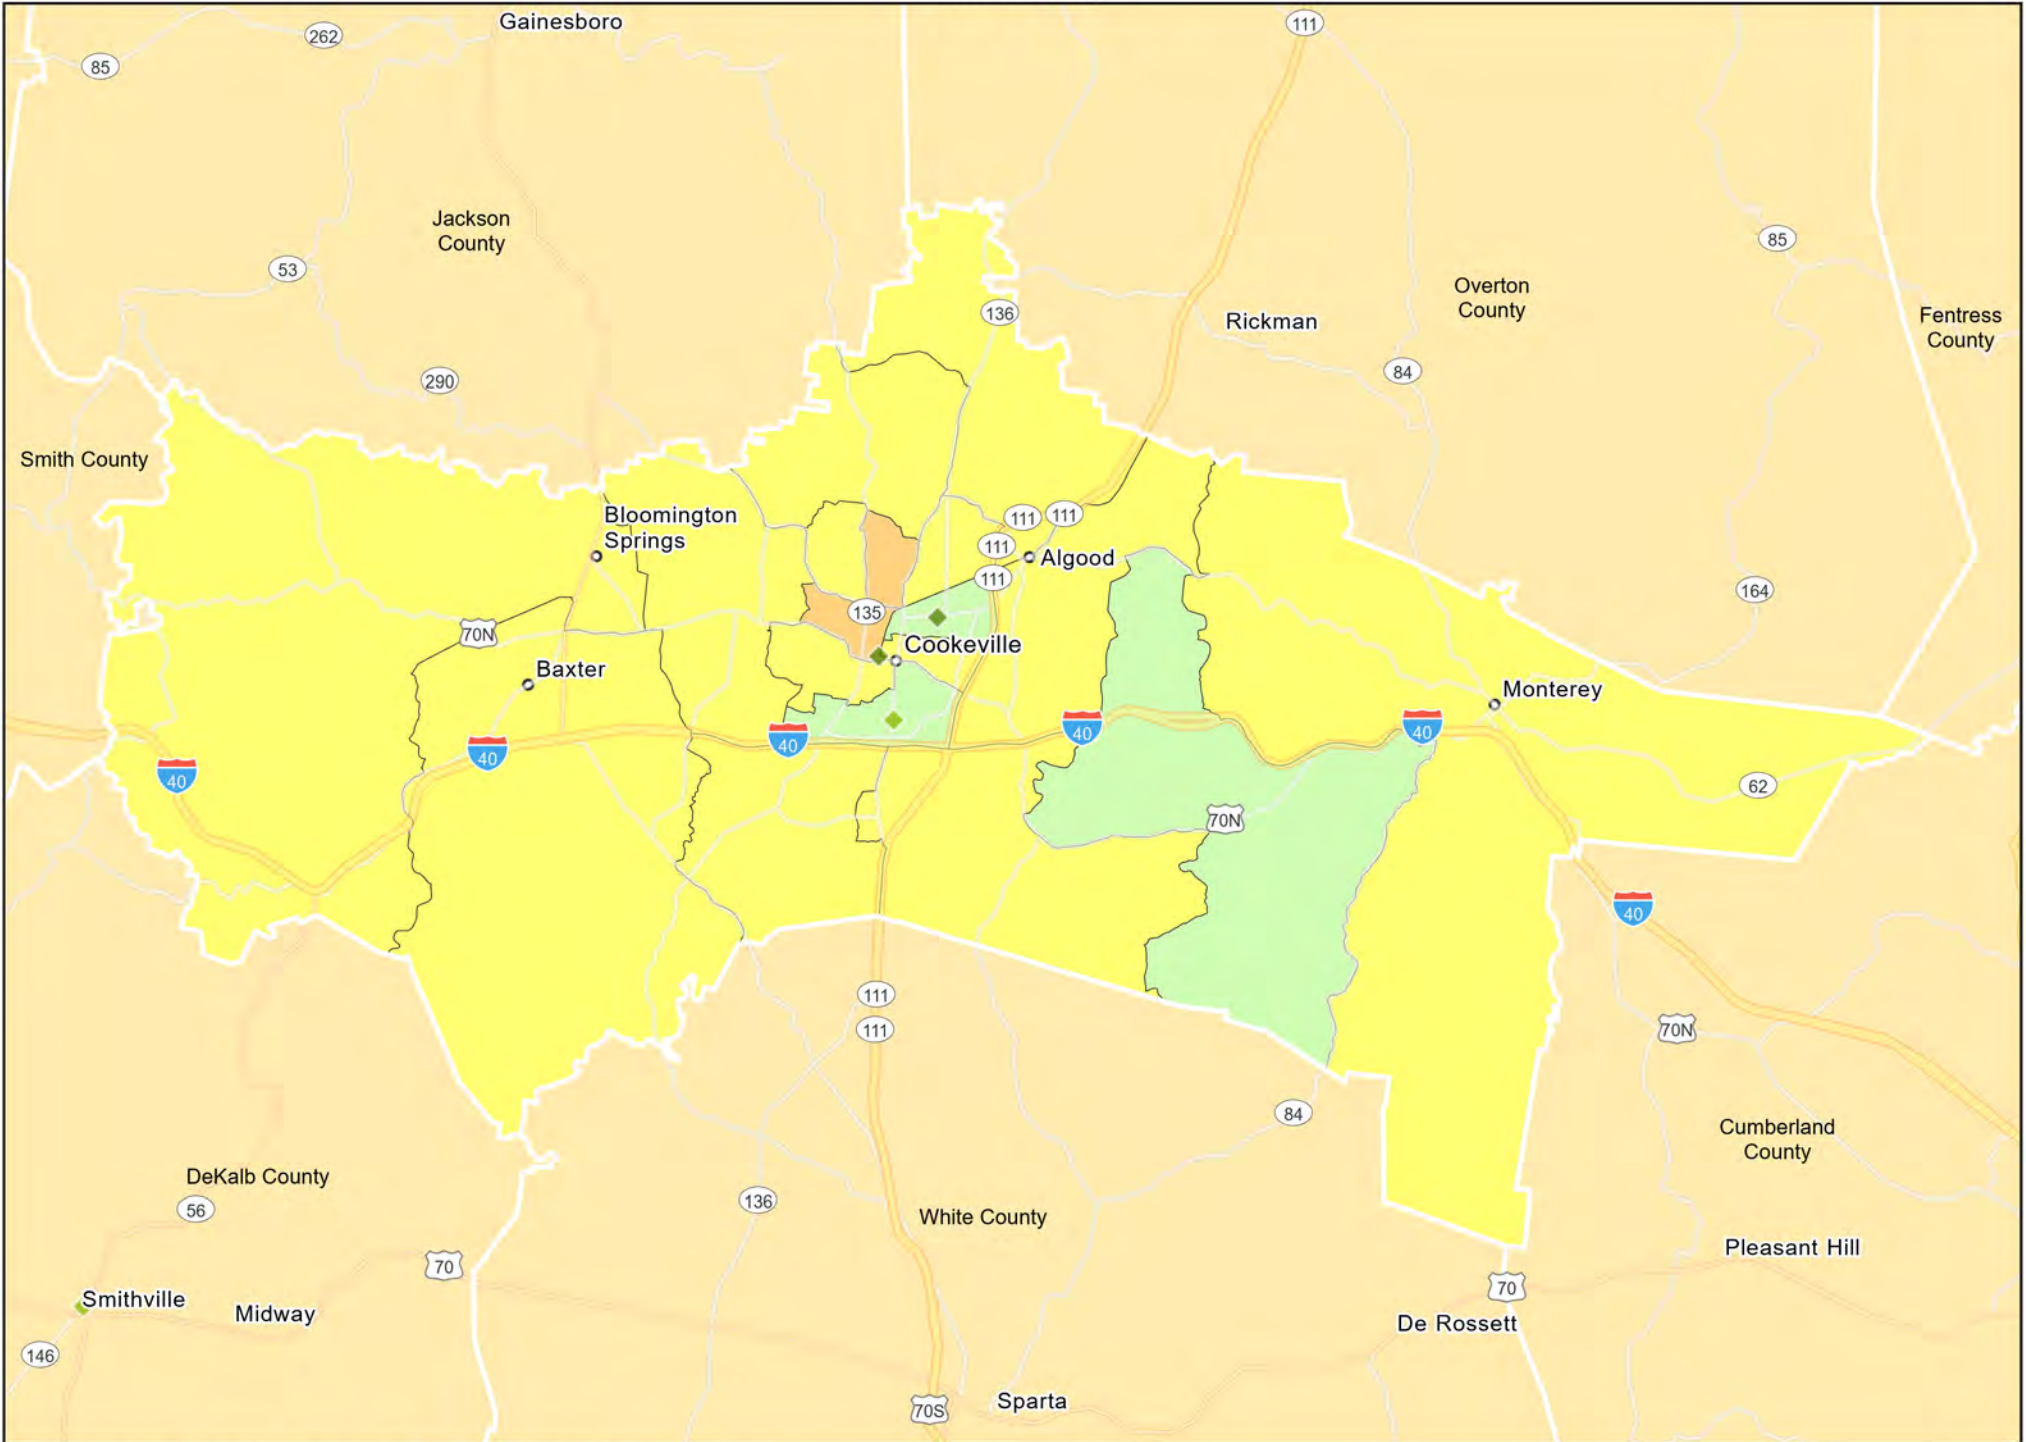

TN12 - Middle Tennessee
Putnam County

TN12 - Middle Tennessee
Warren County

- Branches
- Tract_Inc_Catg
 - Moderate
 - Middle
 - Income Unknown
- Upper
- Low

TN13 - Western Tennessee
Carroll County

- Branches
- Tract_Inc_Catg
 - Low
 - Moderate
 - Middle
 - Upper
 - Income Unknown