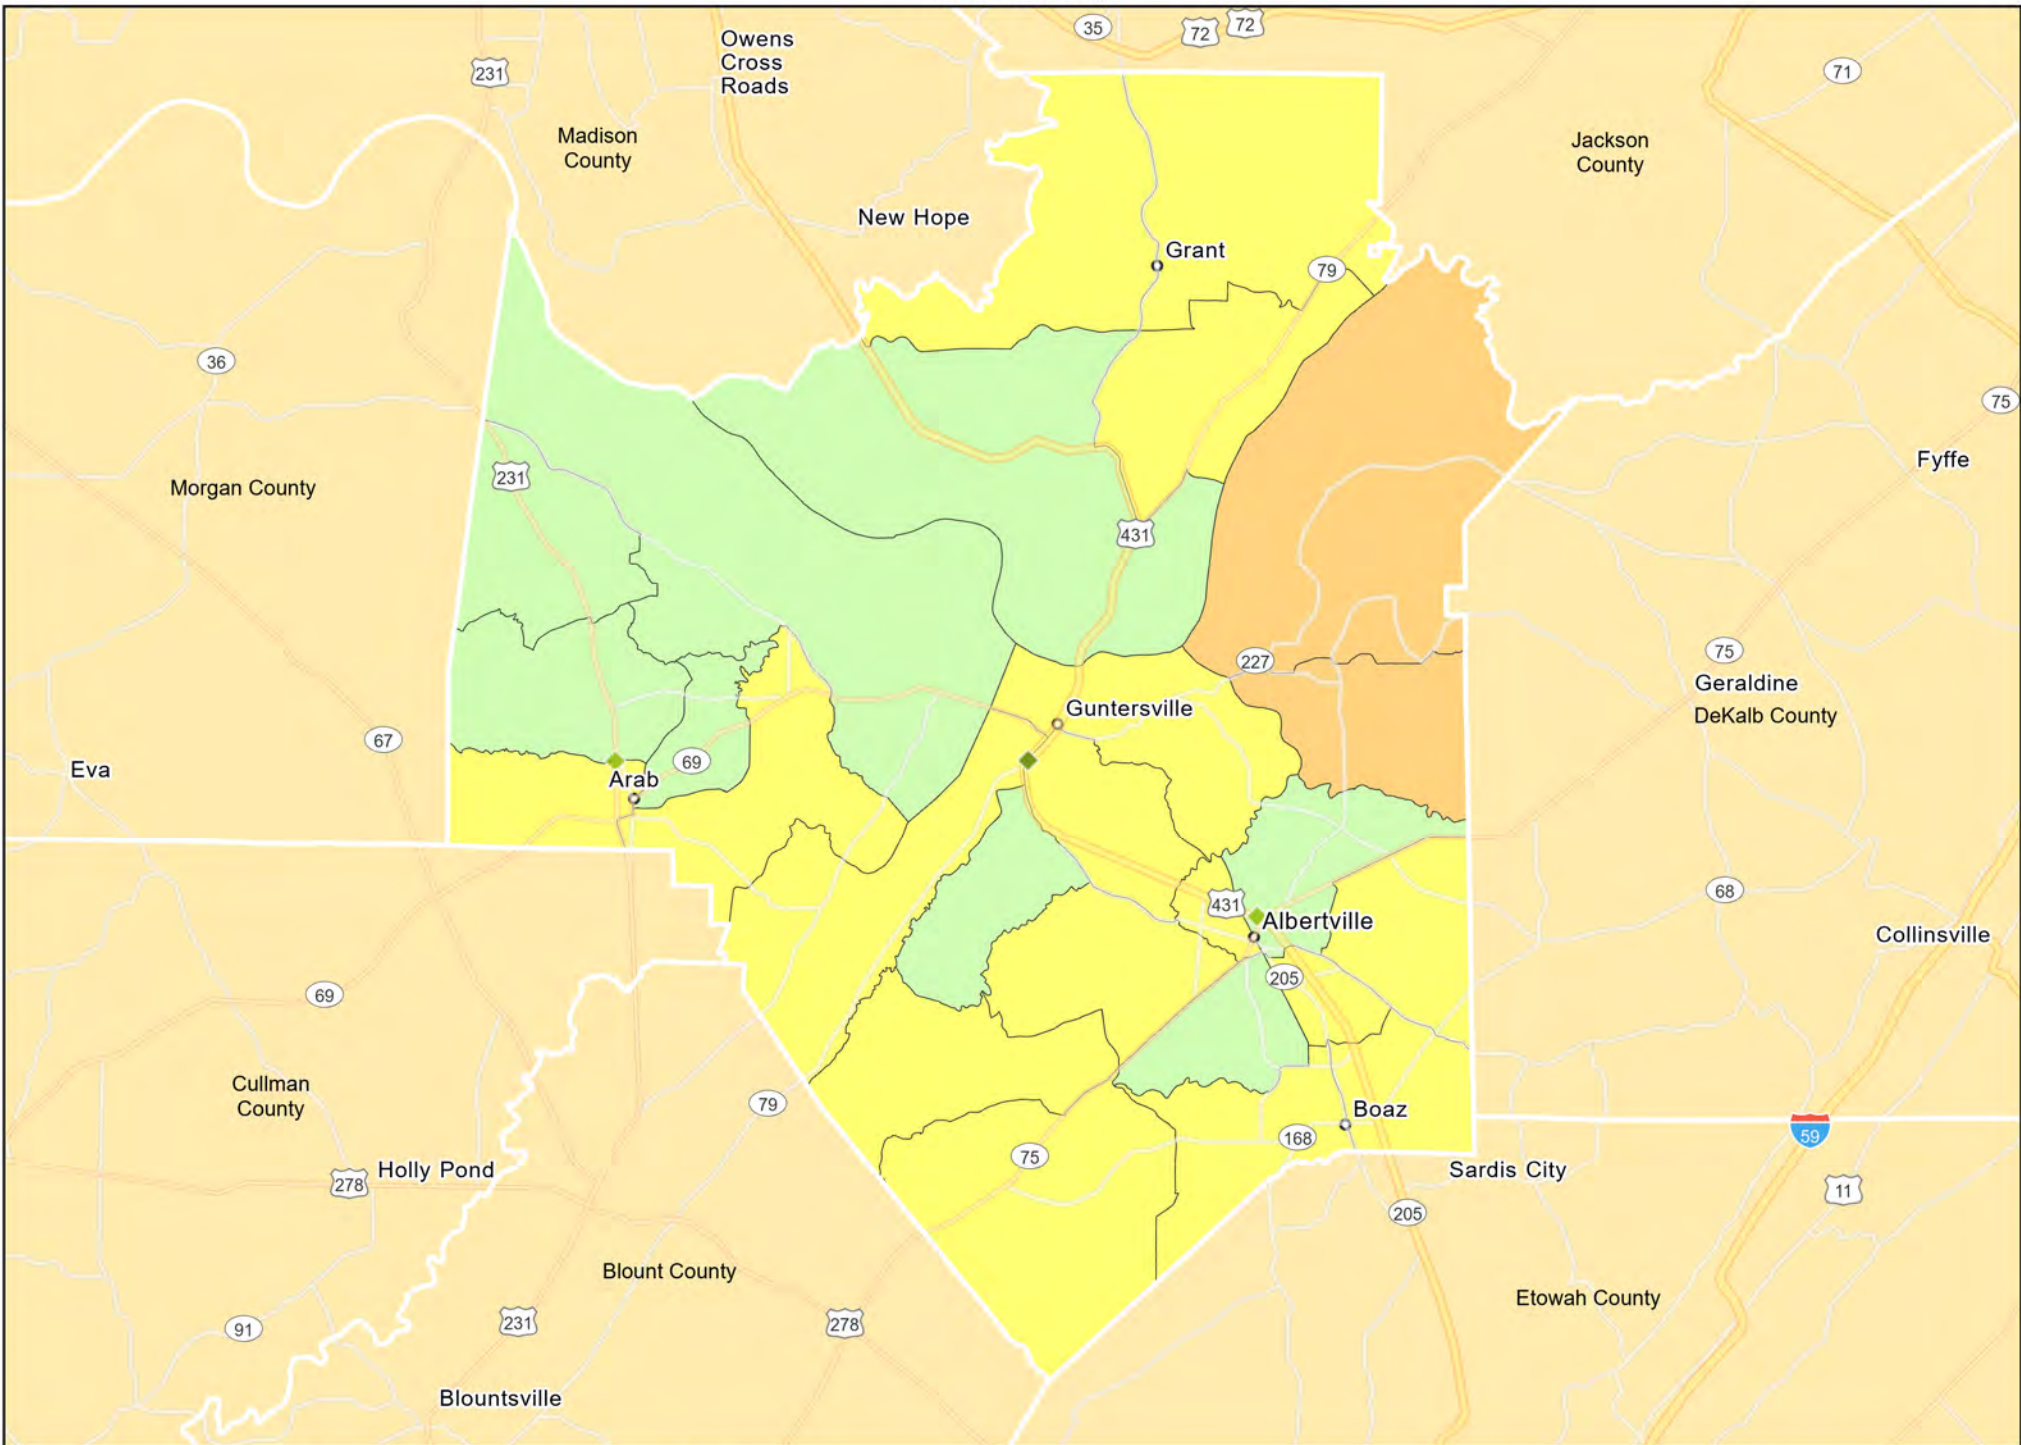

AL15 - Northern Alabama
DeKalb County

AL15 - Northern Alabama
Jackson County

AL15 - Northern Alabama
Marshall County

● Branches Tract_Inc_Catg Moderate Upper
Low Middle Income Unknown

AL16 - South Alabama
Choctaw County