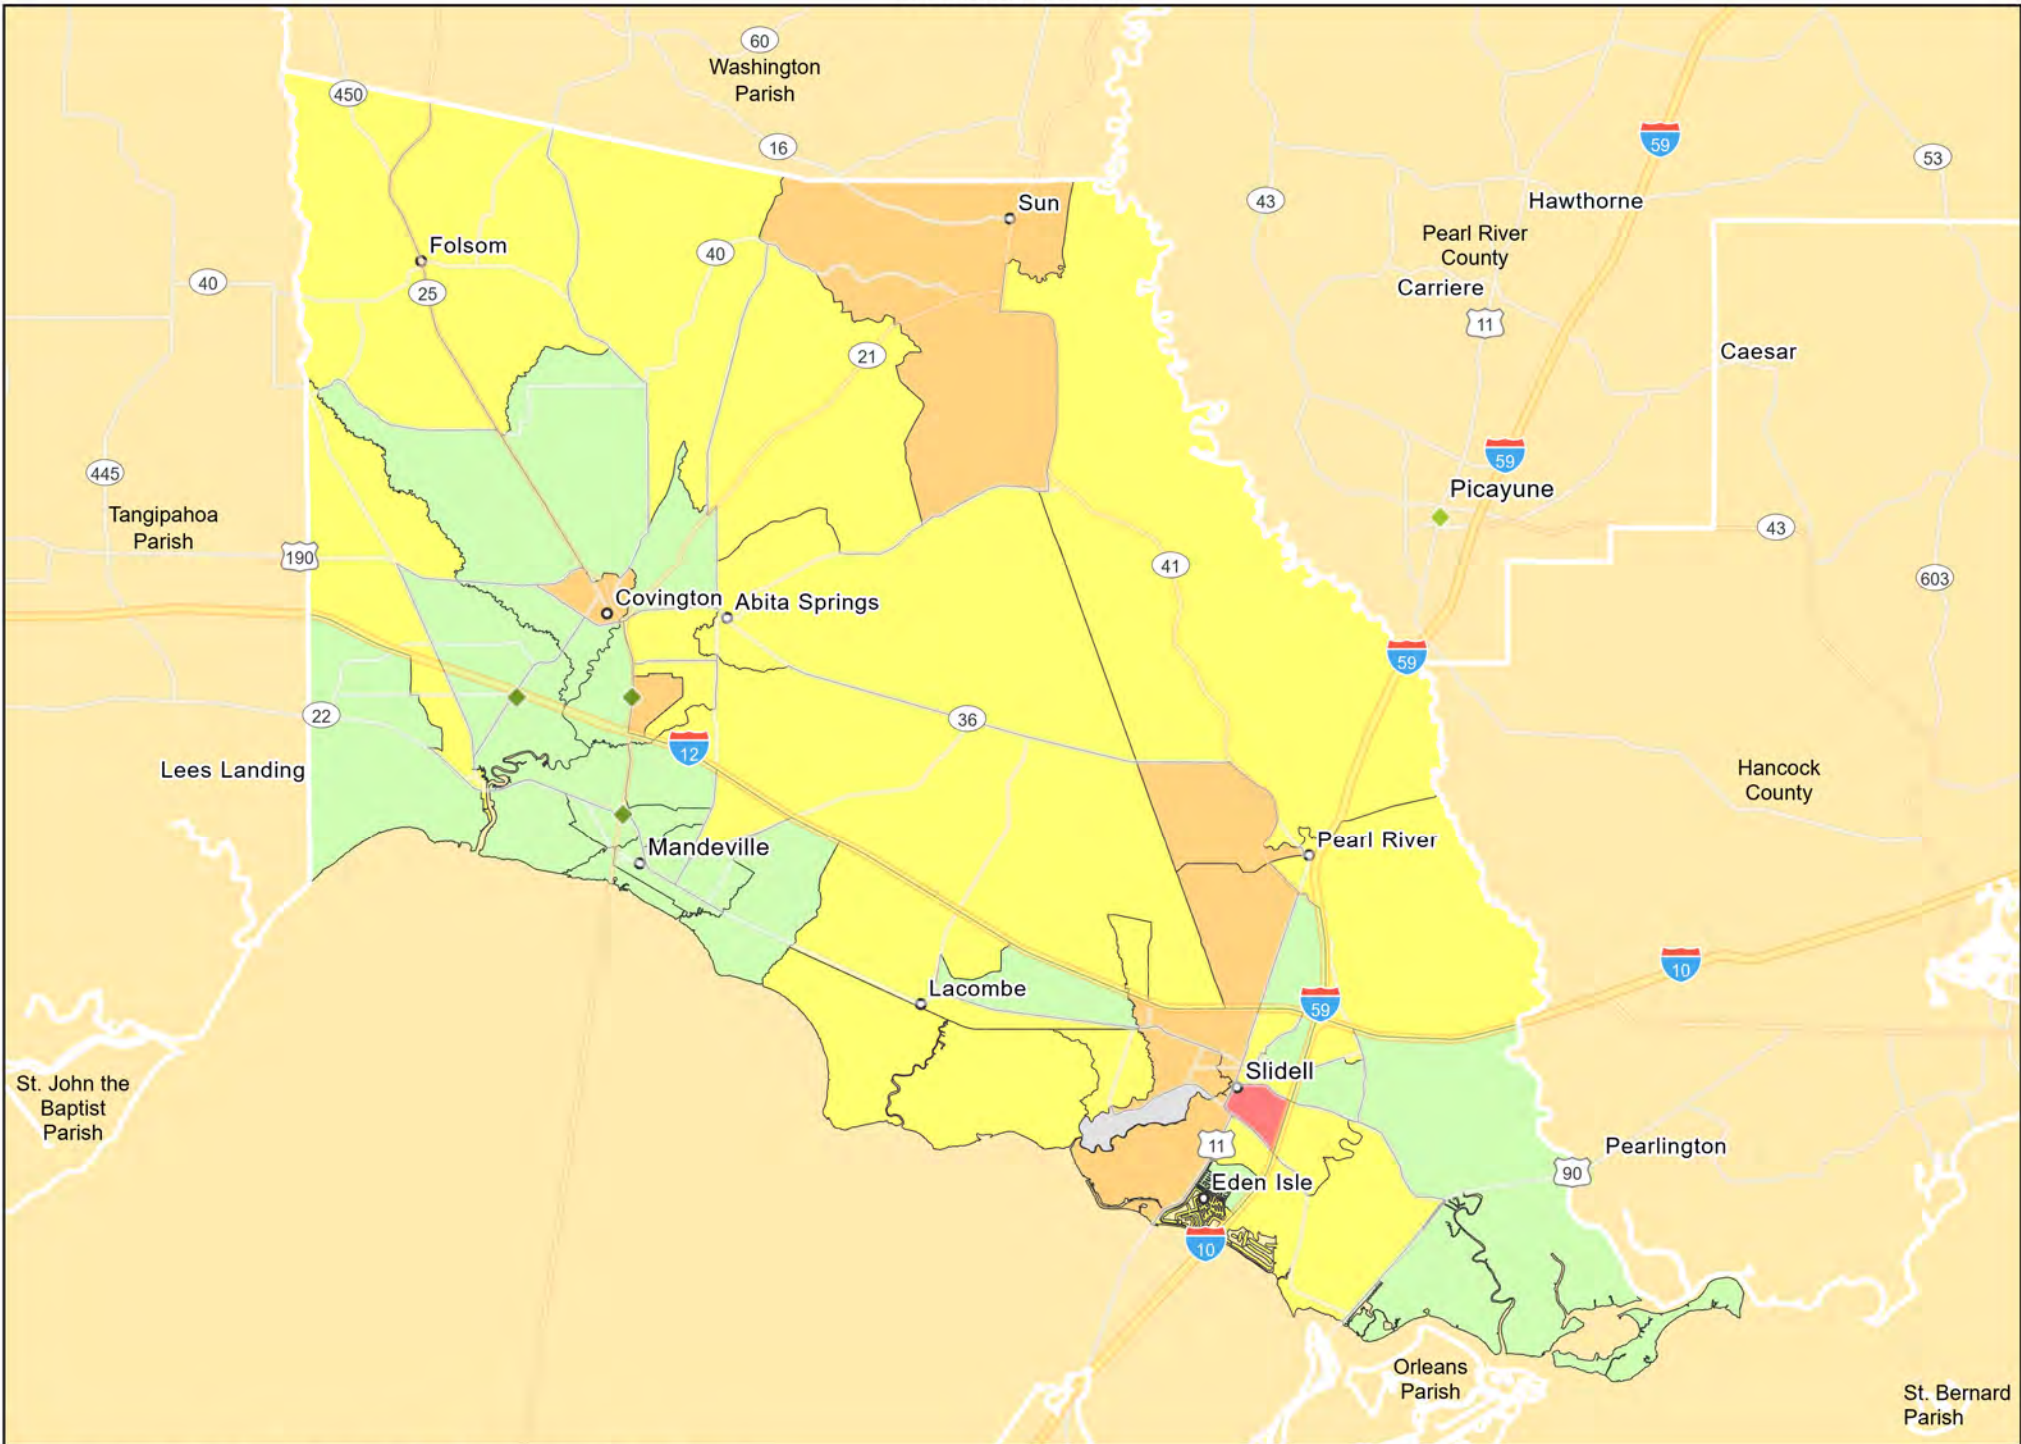

LA09 - West Carroll
West Carroll Parish

LA10 - Hammond Tangipahoa Parish

LA11 - Southern Louisiana
Iberia Parish

LA11 - Southern Louisiana
St. Mary Parish

LA12 - Slidell-Mandeville-Covington
St. Tammany Parish