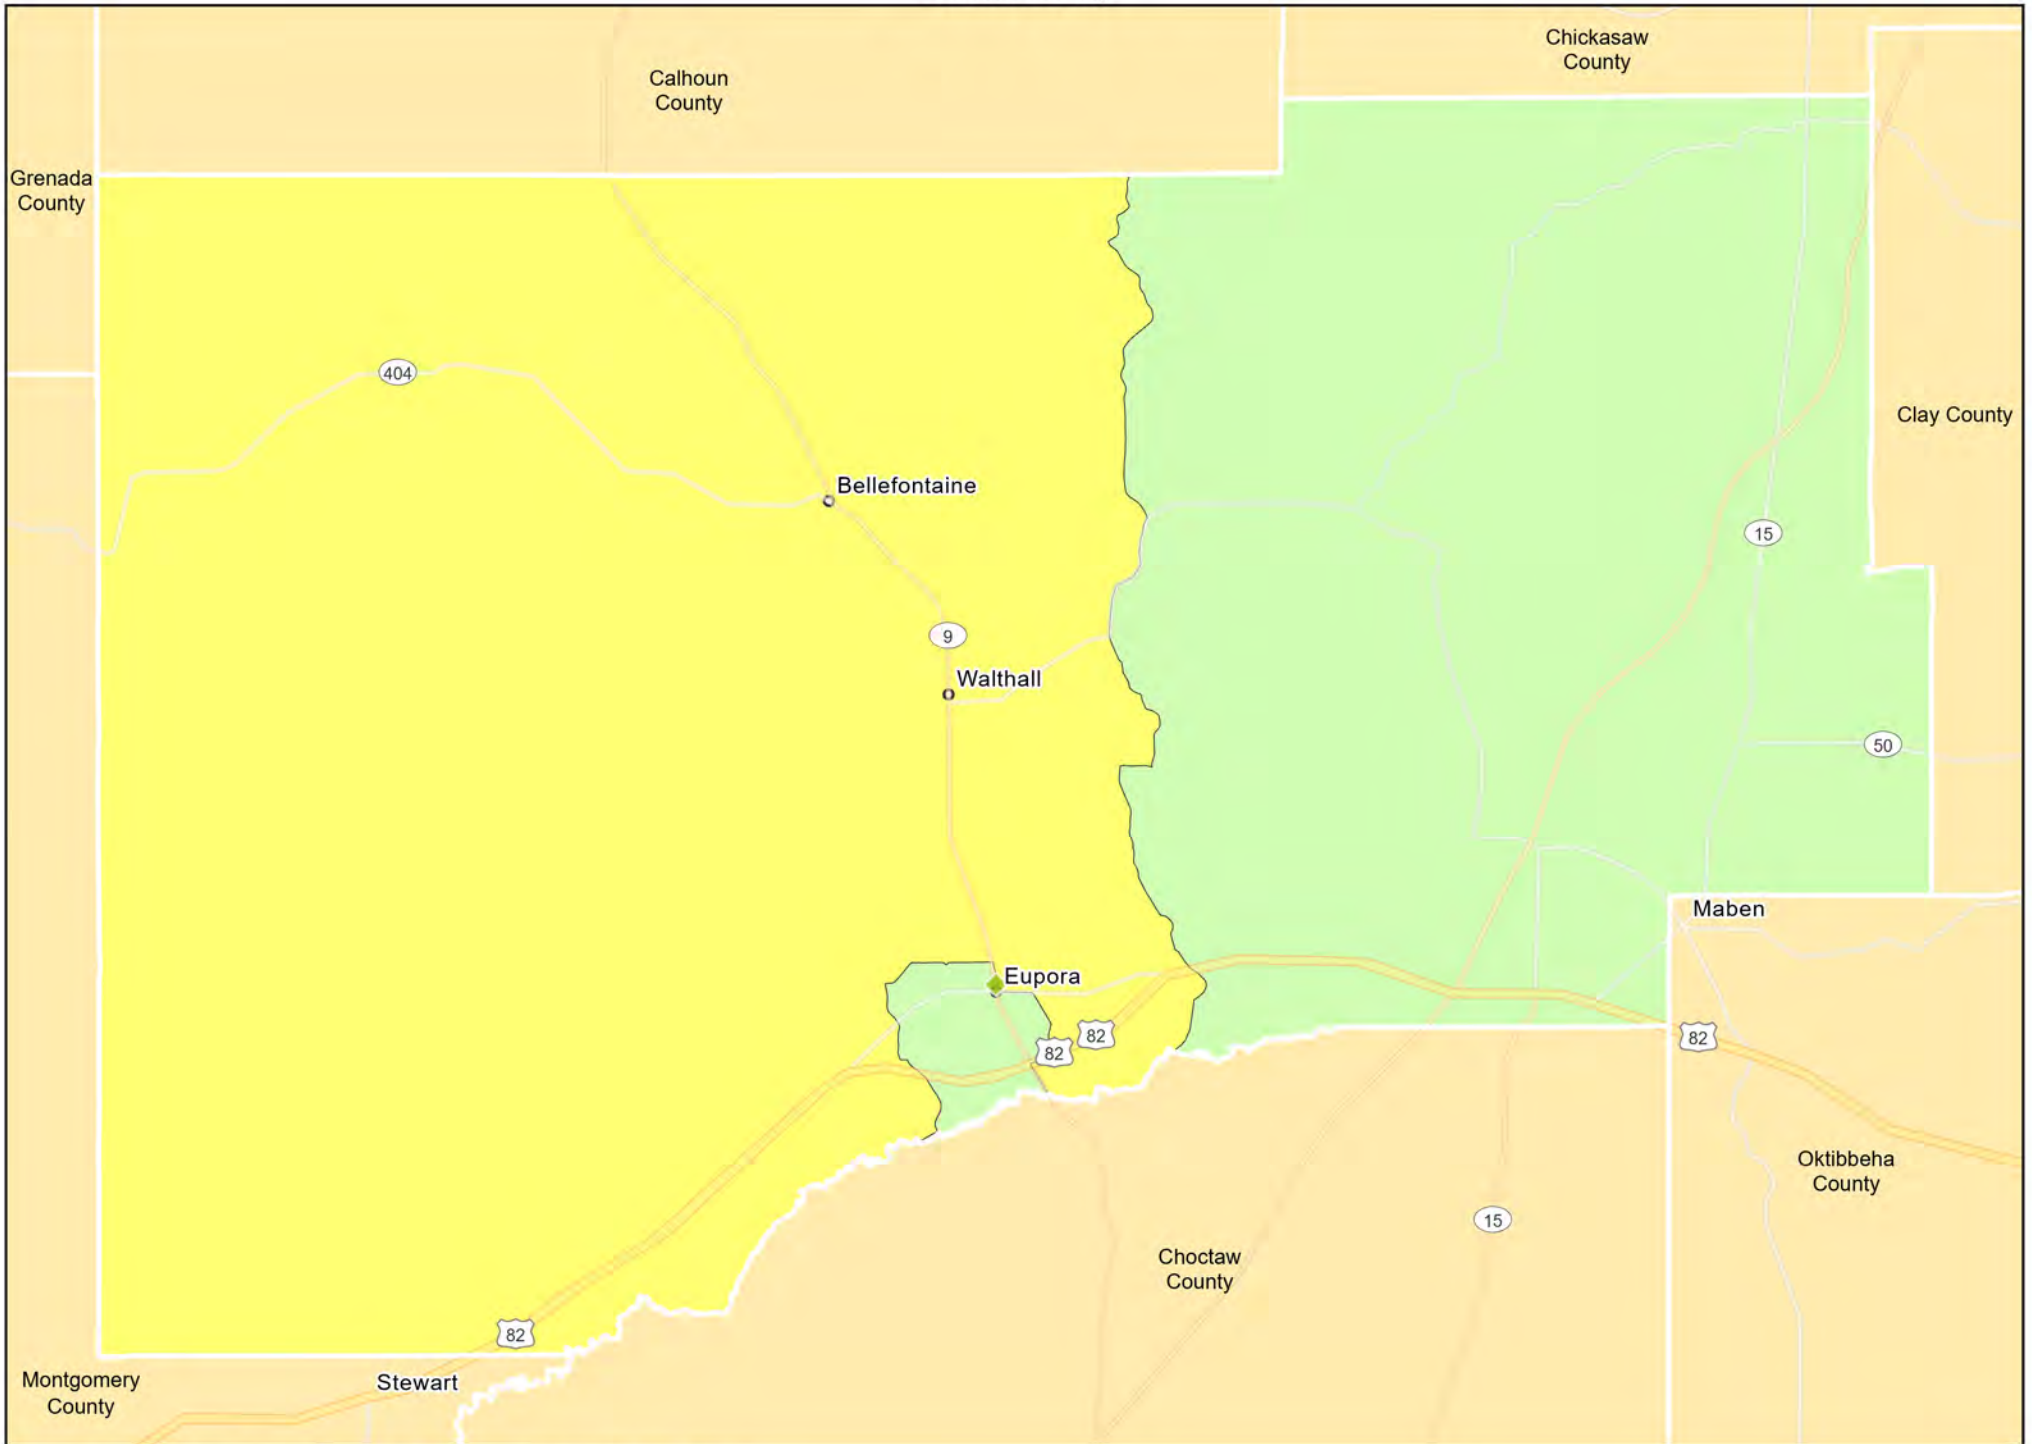

MS07 - Central Mississippi
Webster County

- Branches
- Tract_Inc_Catg
  - Low
  - Middle
  - Income Unknown
  - Moderate
  - Upper