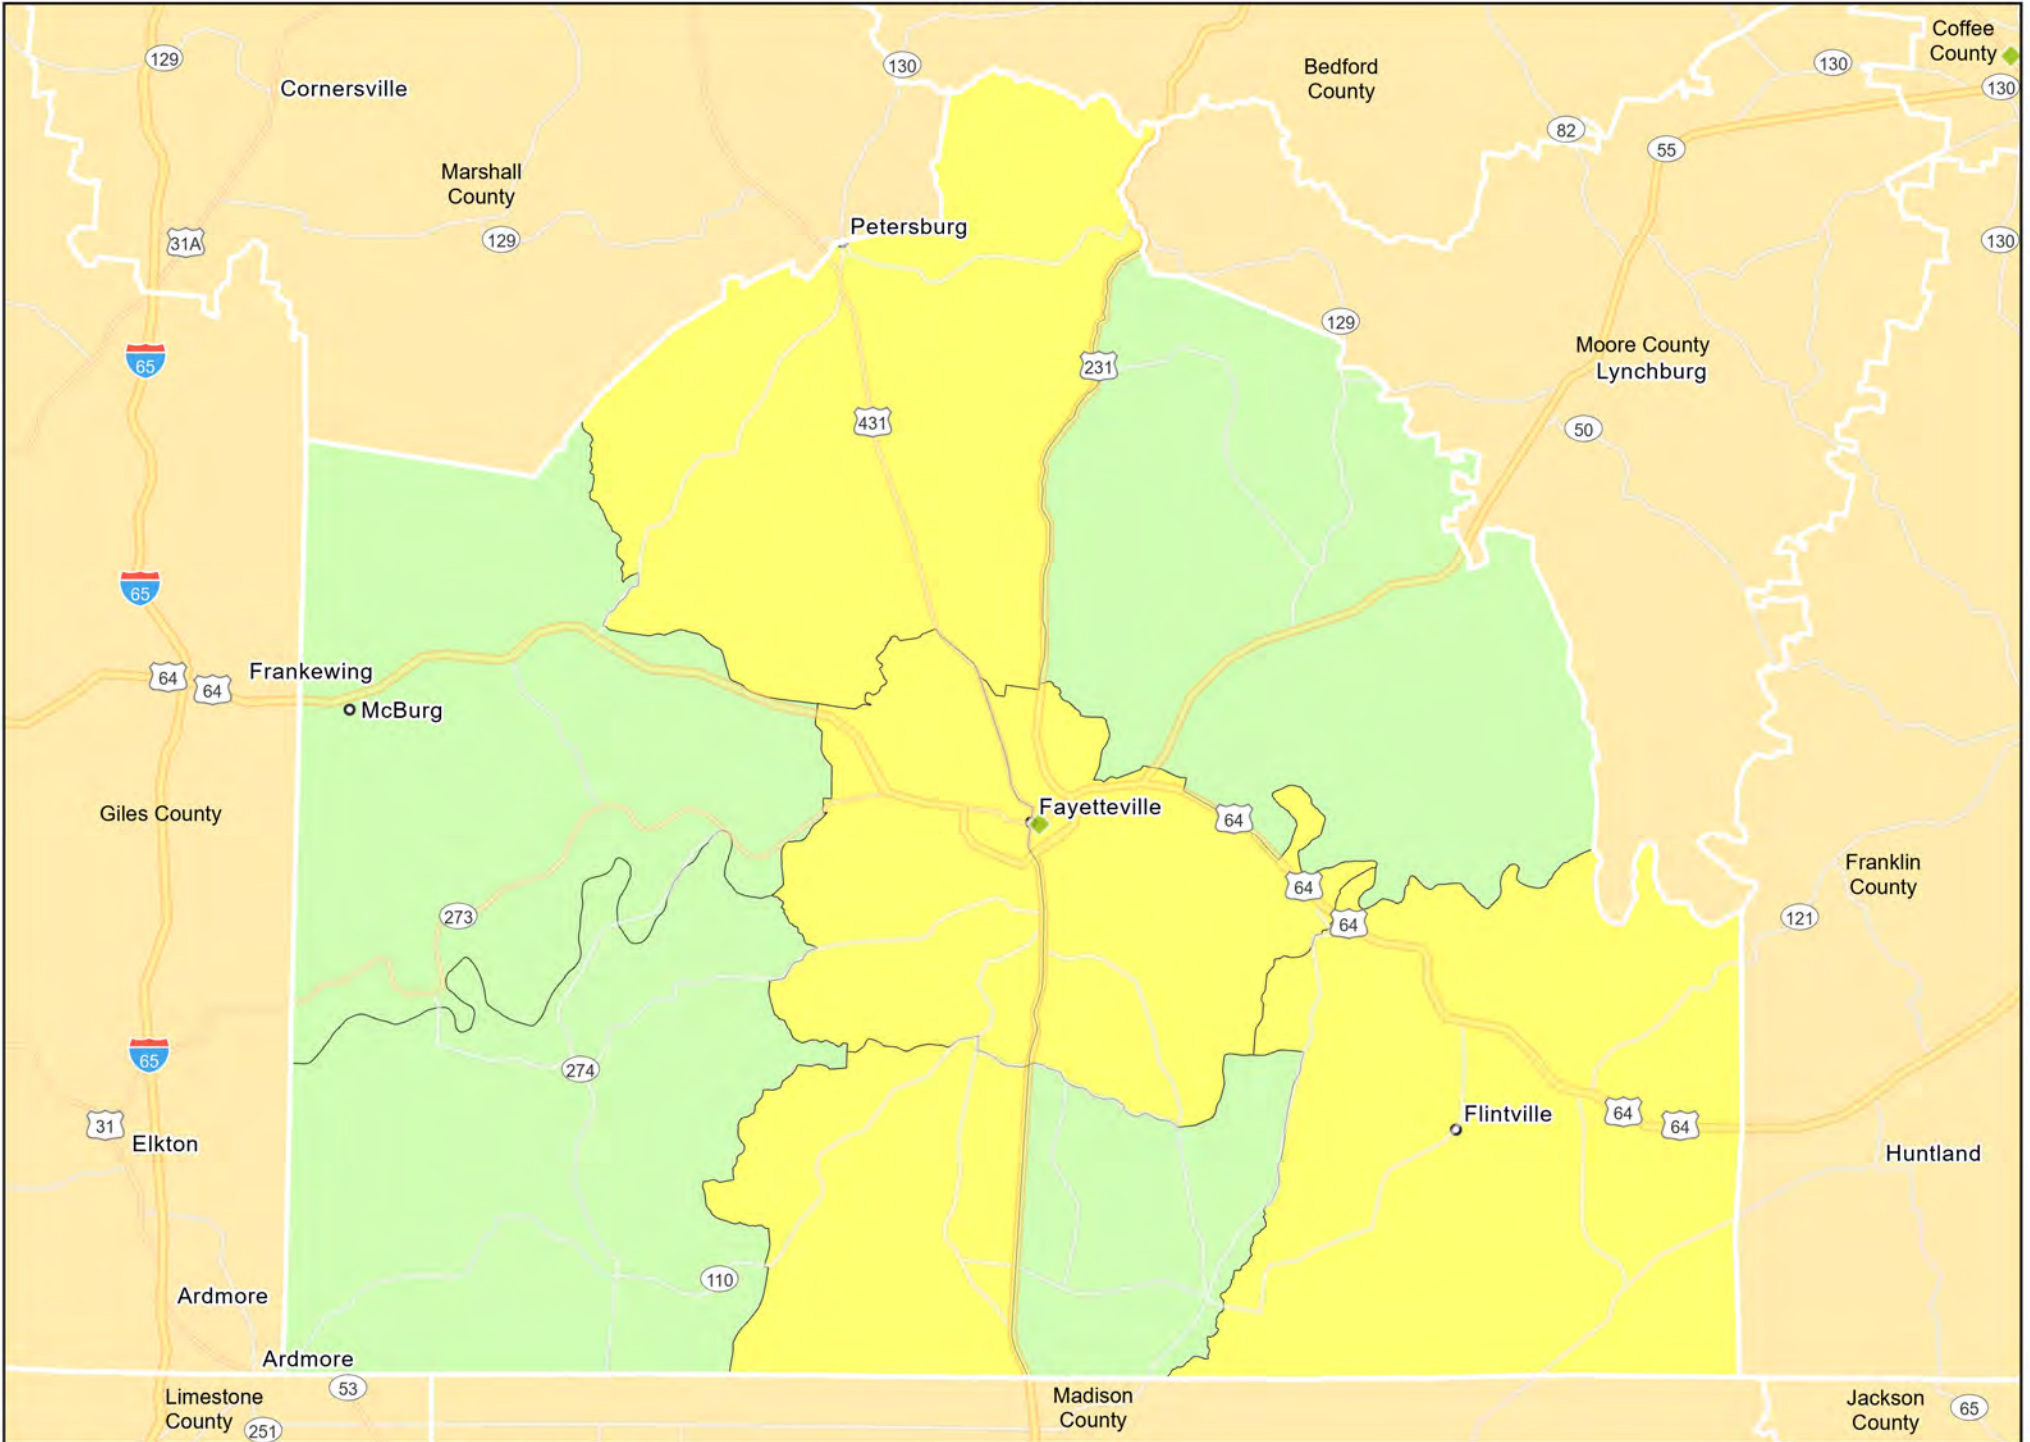

TN12 - Middle Tennessee
Lincoln County

- Branches
- Tract_Inc_Catg
- Moderate
- Upper
- Low
- Middle
- Income Unknown