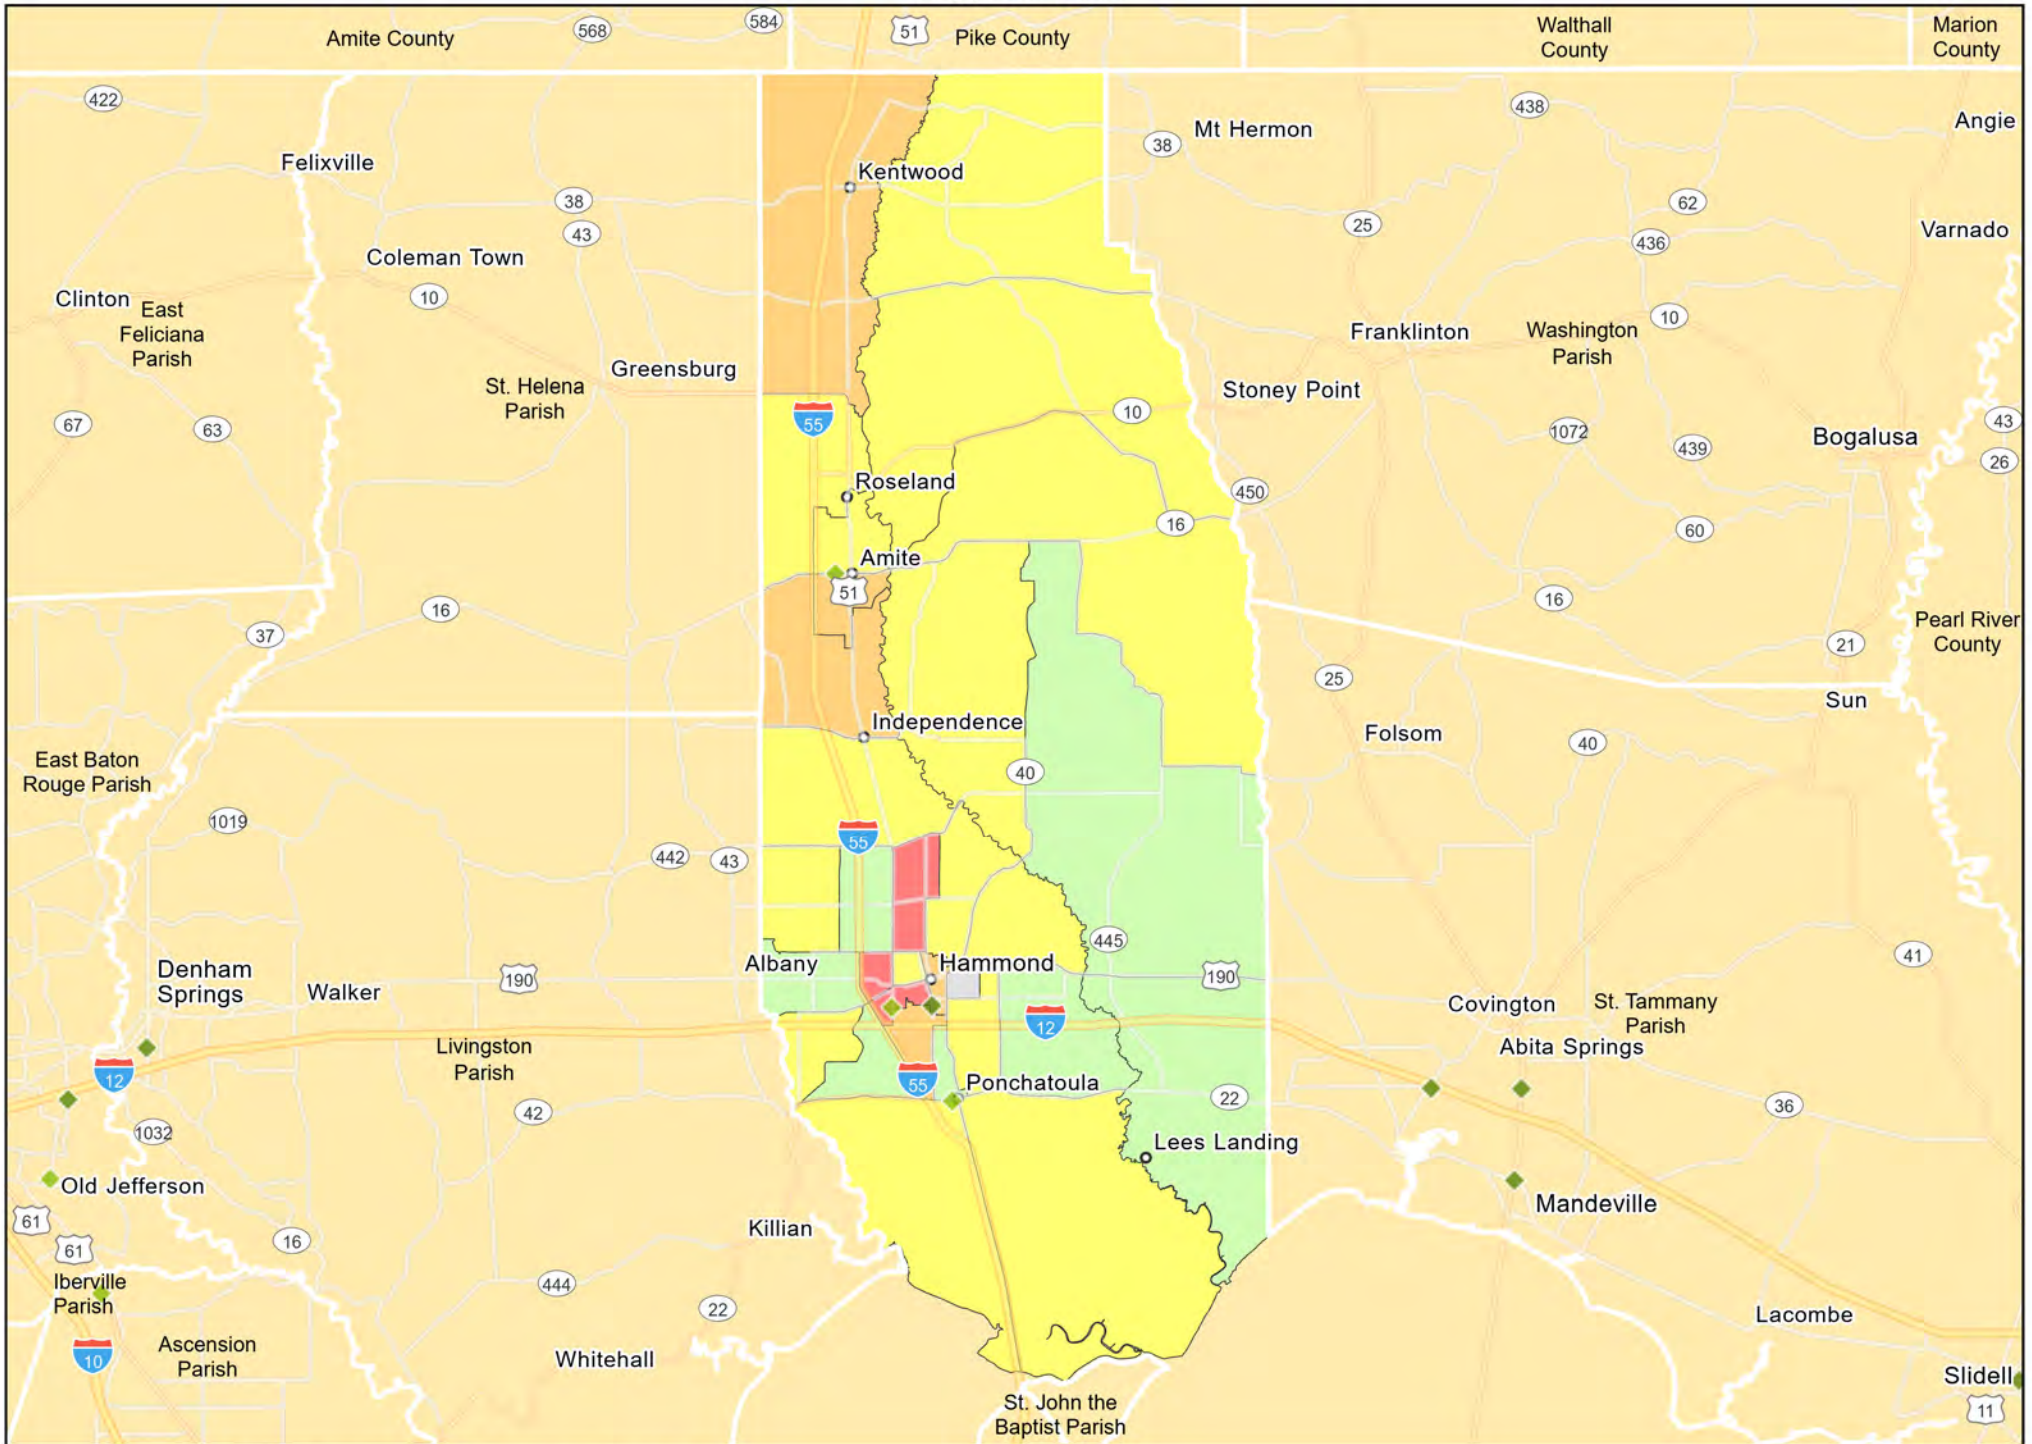

LA10 - Hammond Tangipahoa Parish