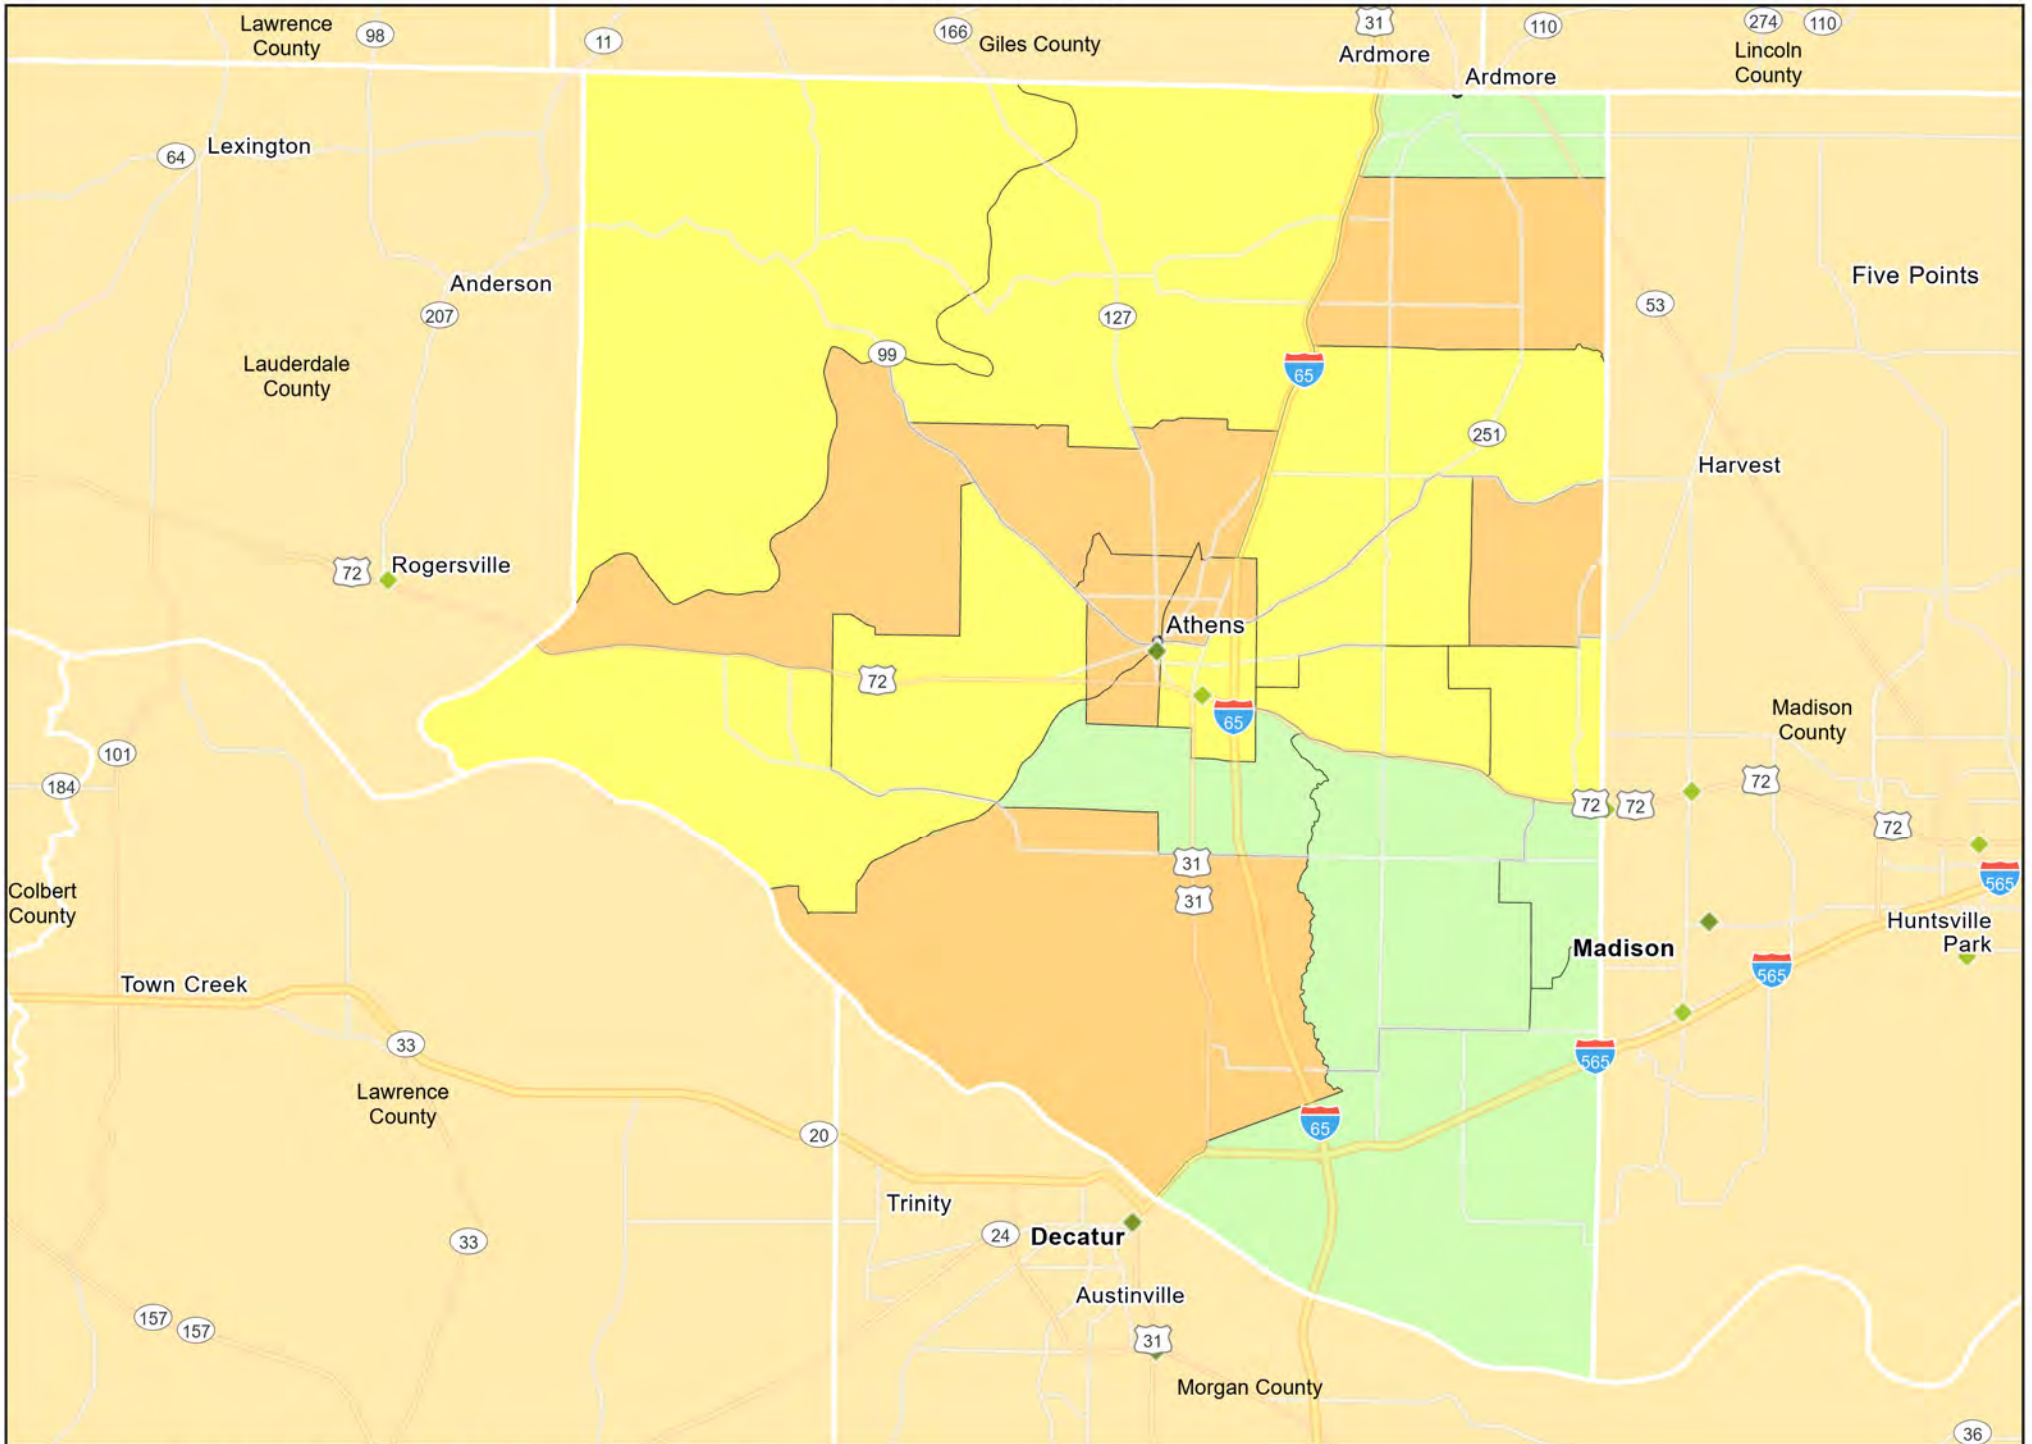

AL09 - Huntsville
Limestone County

- Branches
- Tract_Inc_Catg
- Moderate
- Upper
- Low
- Middle
- Income Unknown