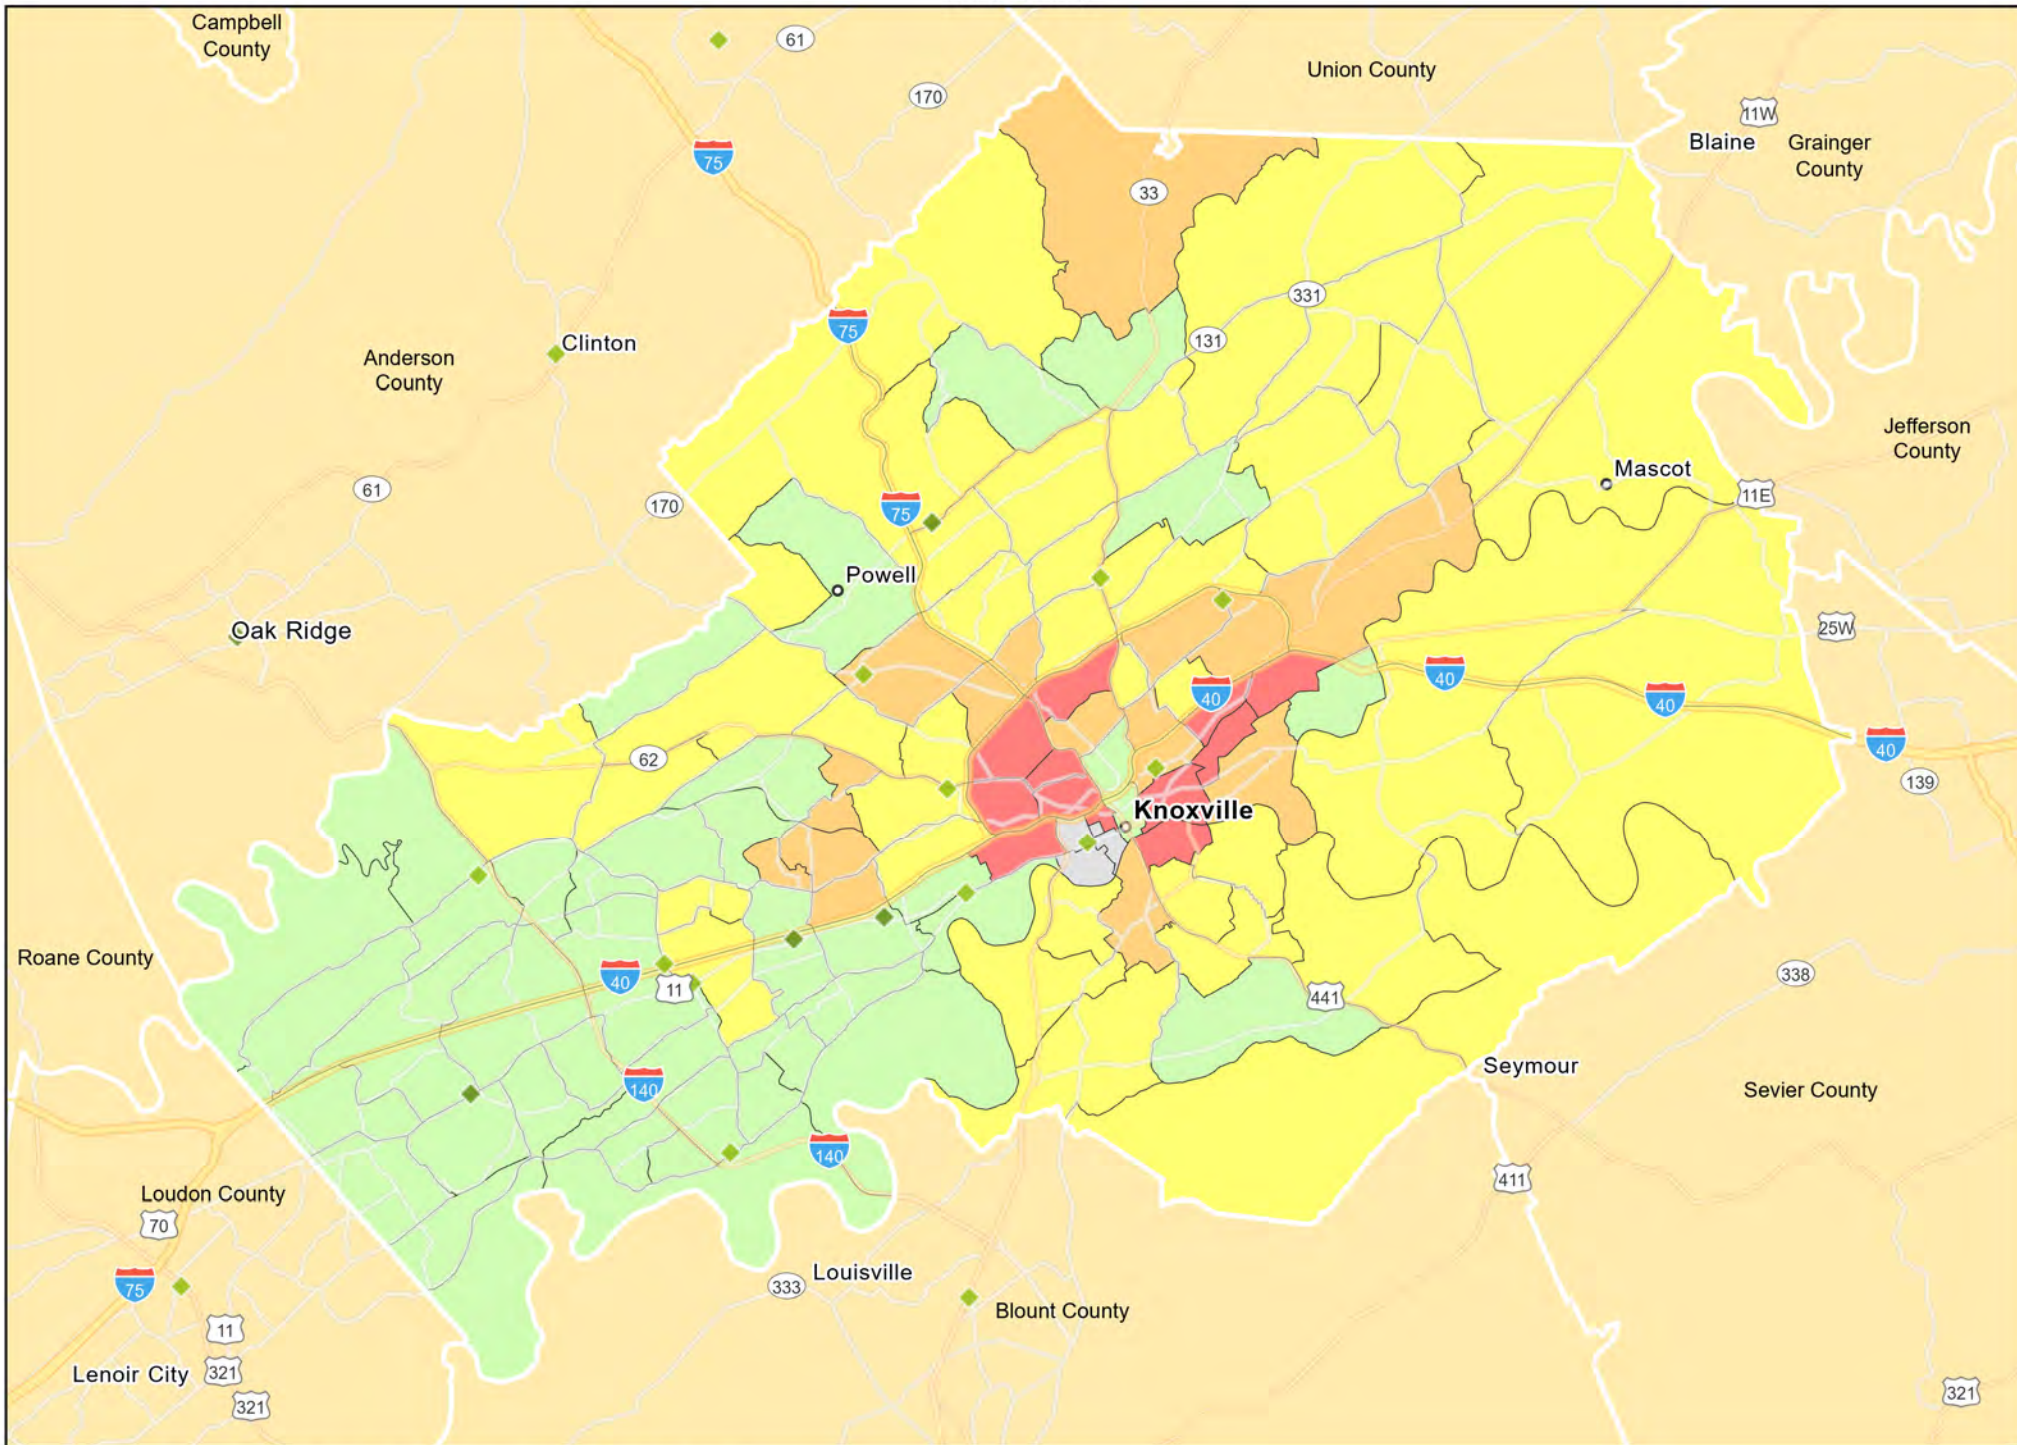

TN07 - Knoxville
Anderson County

TN07 - Knoxville
Blount County

- Branches
- Tract_Inc_Catg
- Moderate
- Upper
- Low
- Middle
- Income Unknown

TN07 - Knoxville
Knox County

● Branches Tract_Inc_Catg
● Moderate ● Upper
● Low ● Middle ● Income Unknown