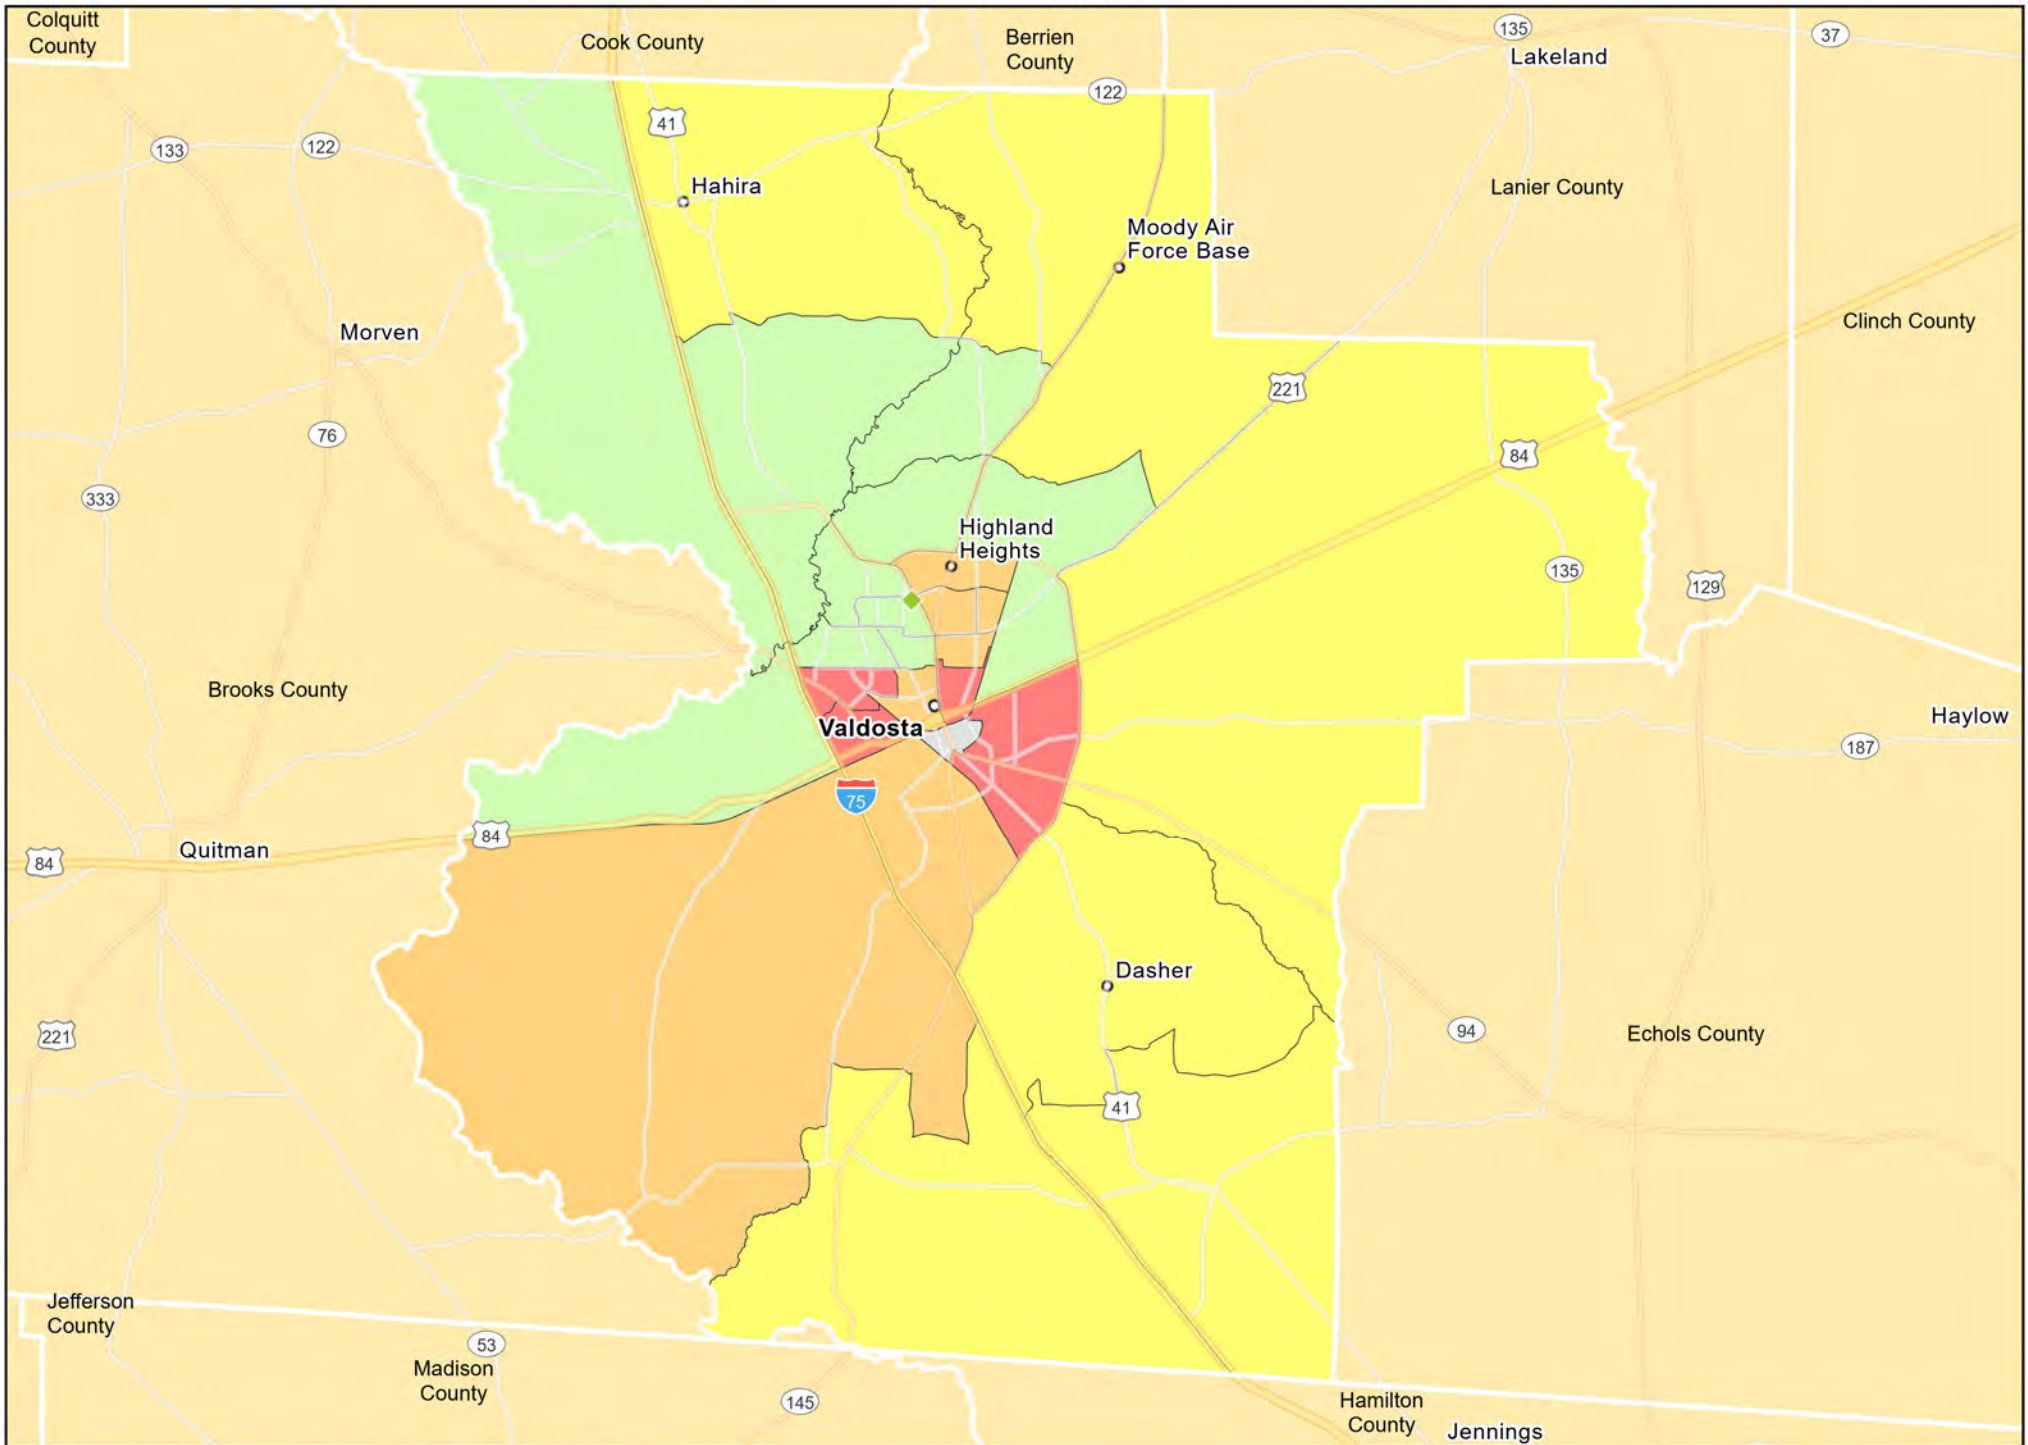

- Branches
- Tract_Inc_Catg
- Moderate
- Upper
- Low
- Middle
- Income Unknown

GA08 - Rome
Floyd County

GA09 - Savannah
Chatham County

GA10 - Valdosta Lowndes County

- Branches
- Tract_Inc_Catg
- Moderate
- Upper
- Low
- Middle
- Income Unknown