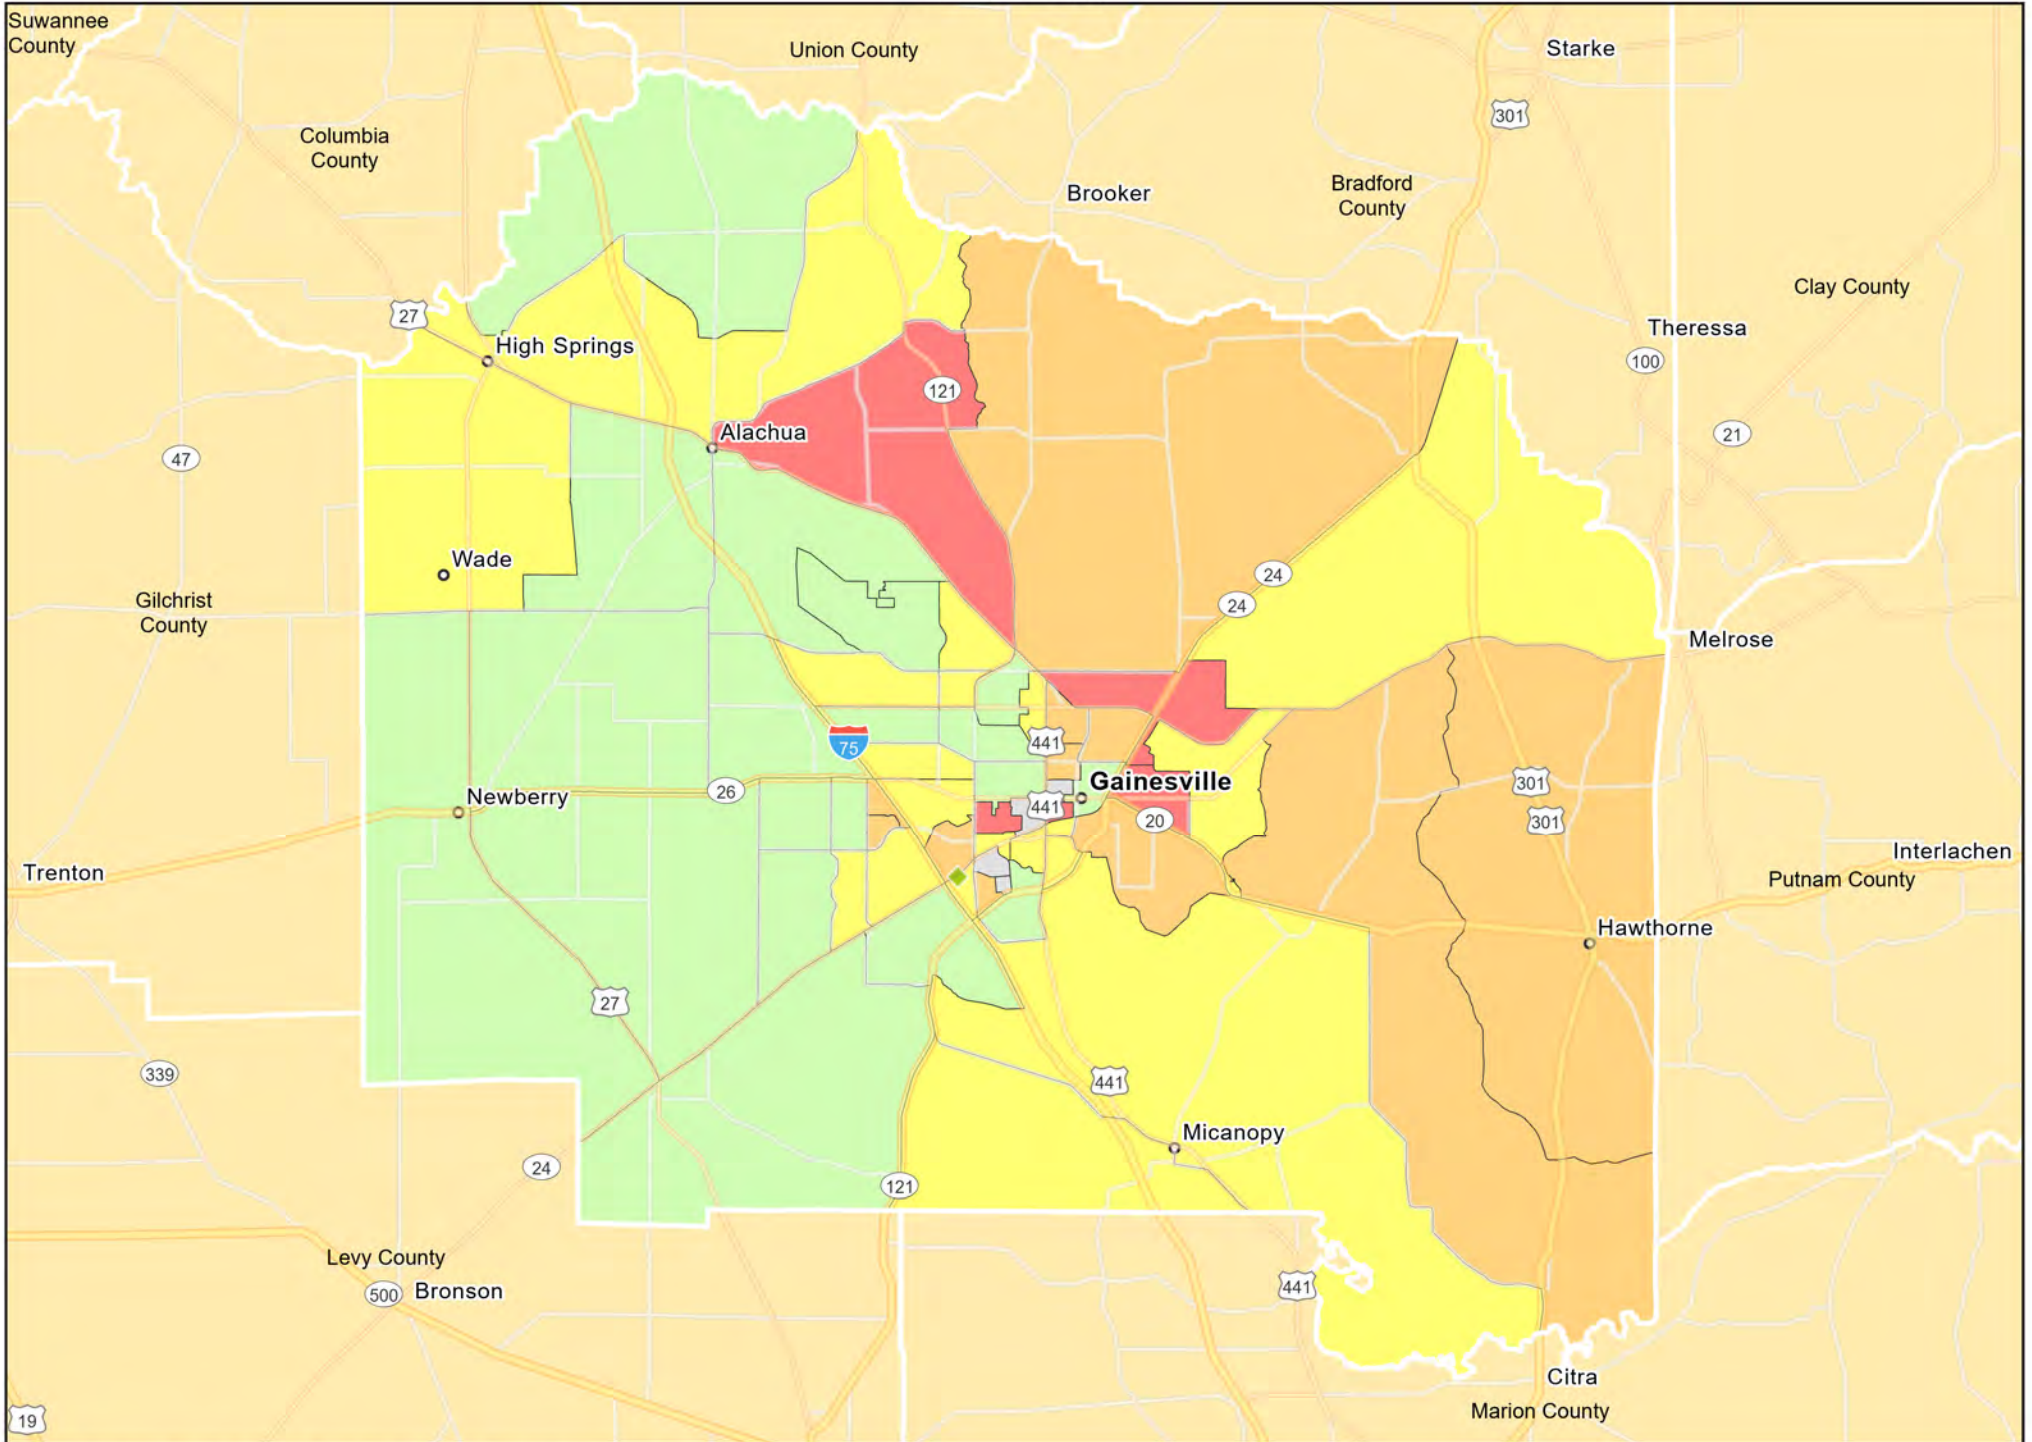

FL05 - Gainesville
Alachua County

- Branches
- Tract_Inc_Catg
- Low
- Middle
- Income Unknown
- Moderate
- Upper