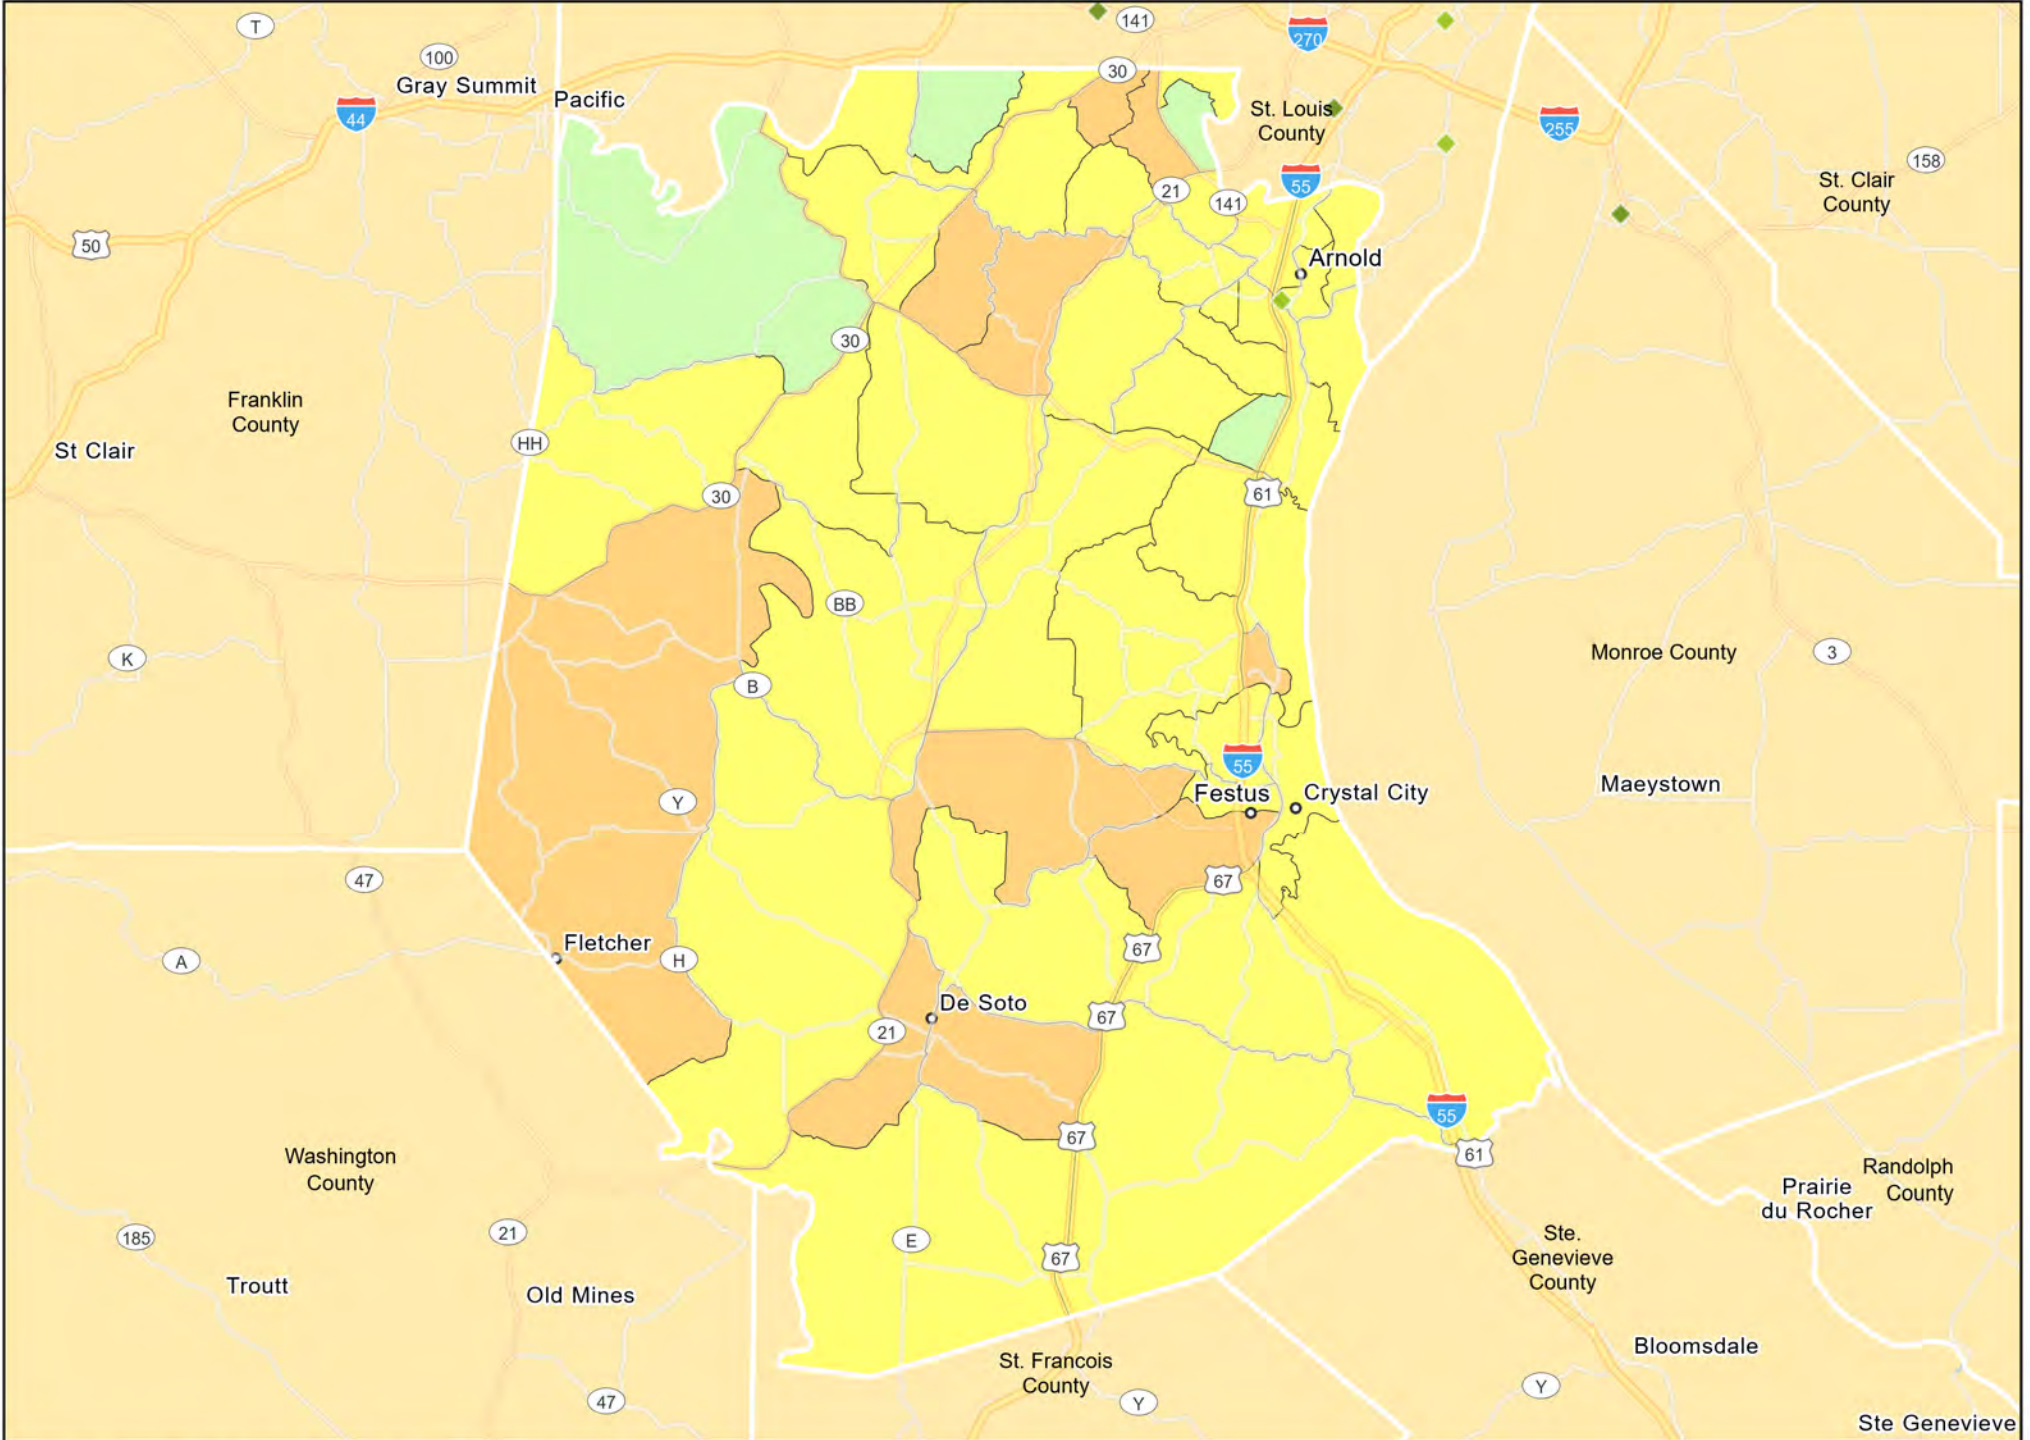

MO04 - St. Louis (MO-IL)
Jefferson County