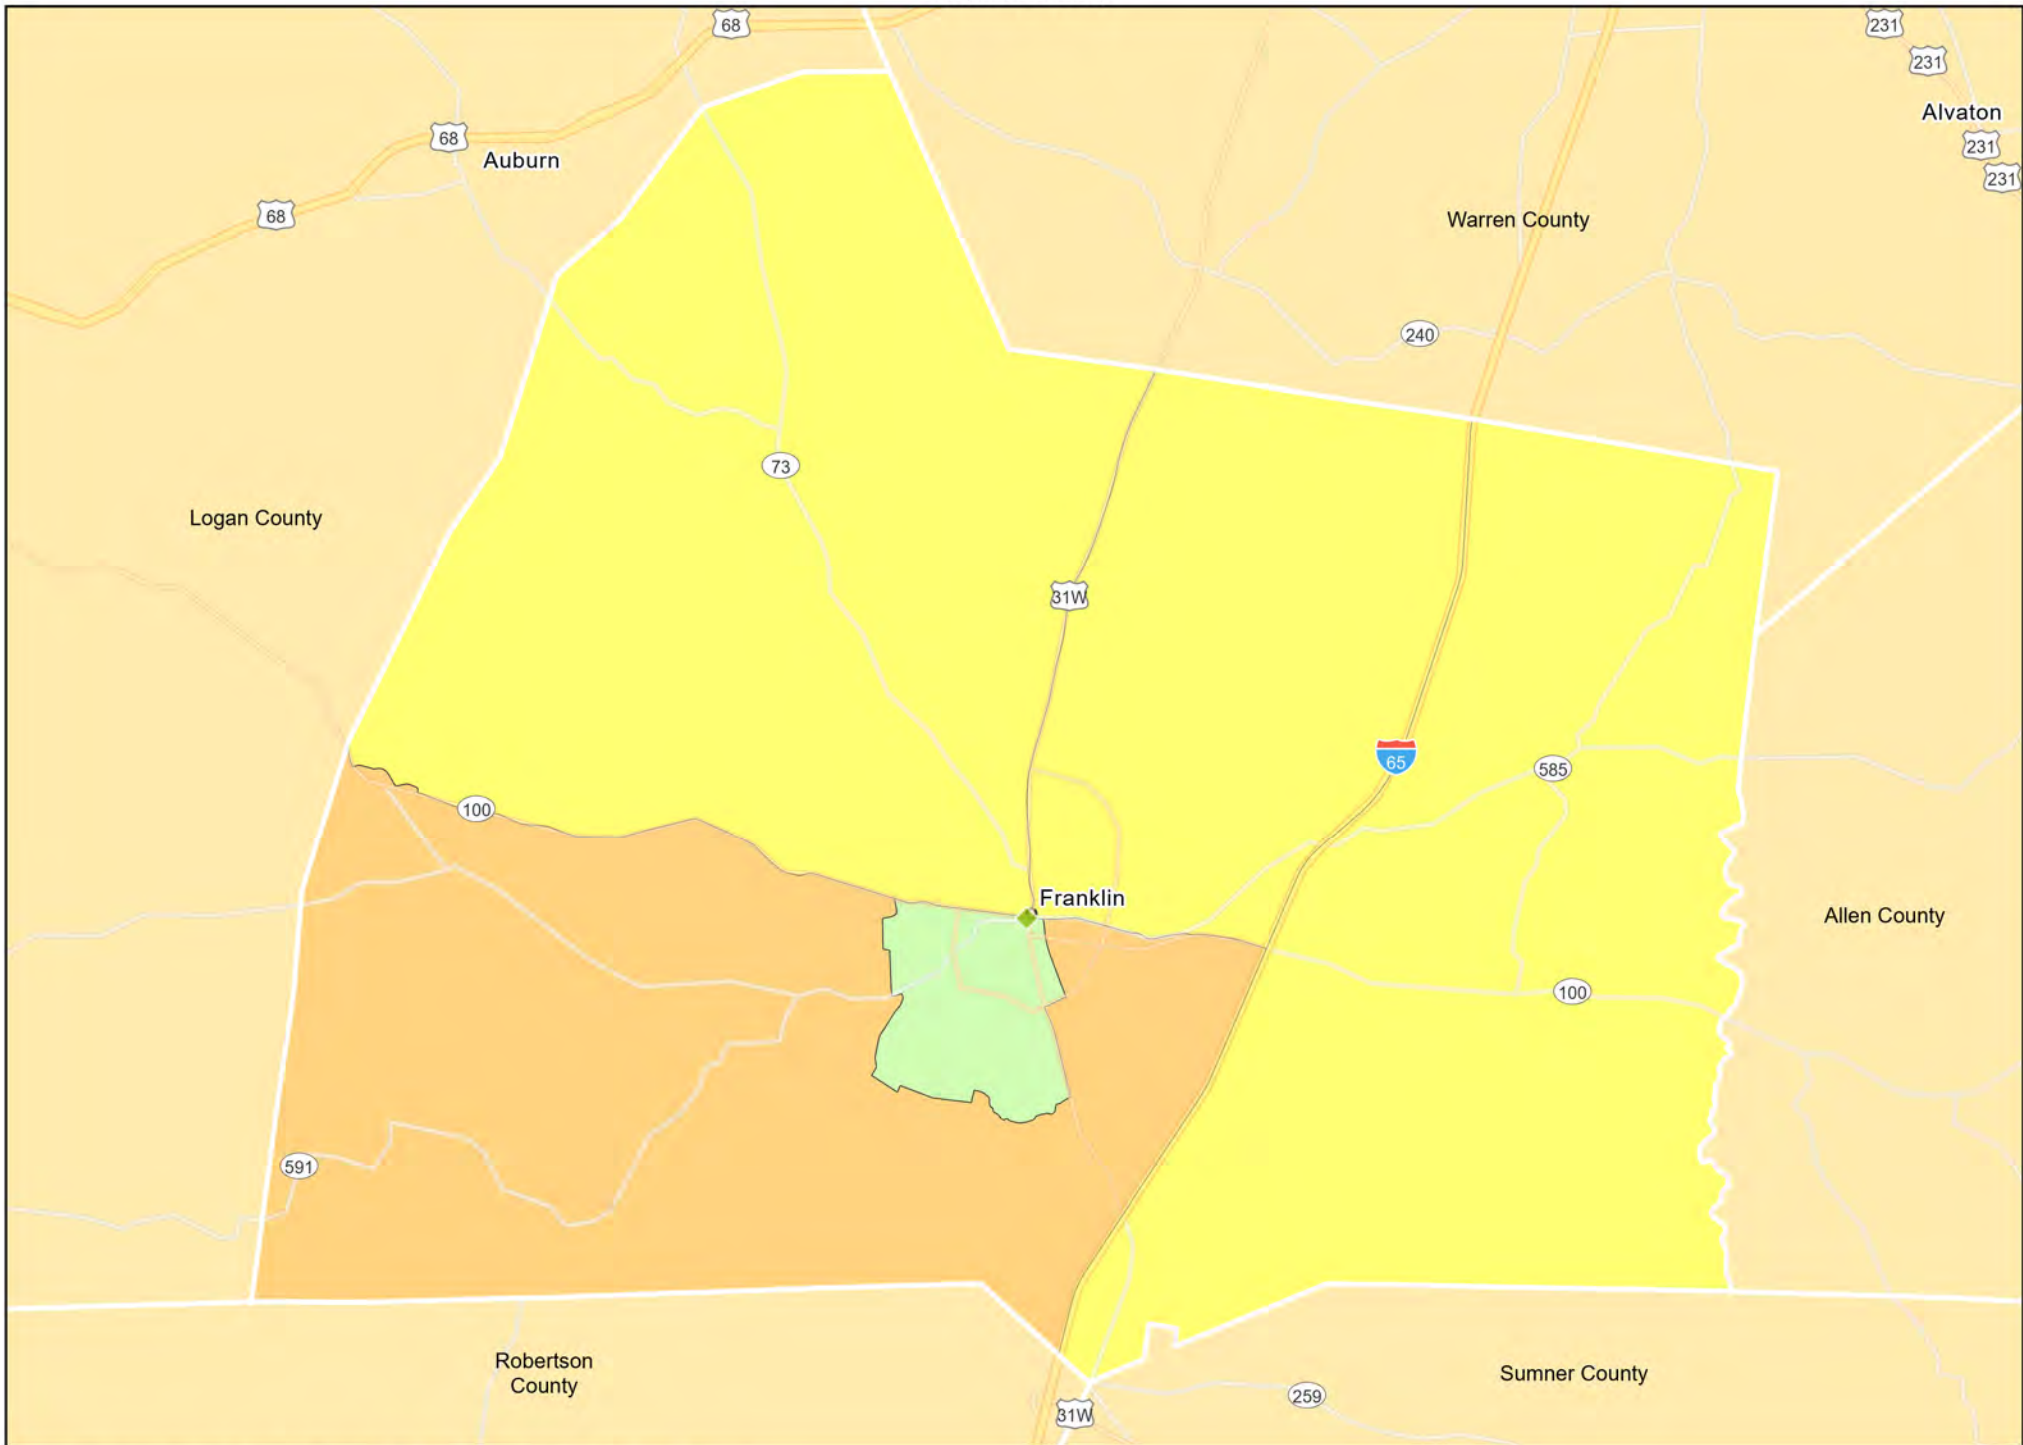

KY01 - Simpson County
Simpson County