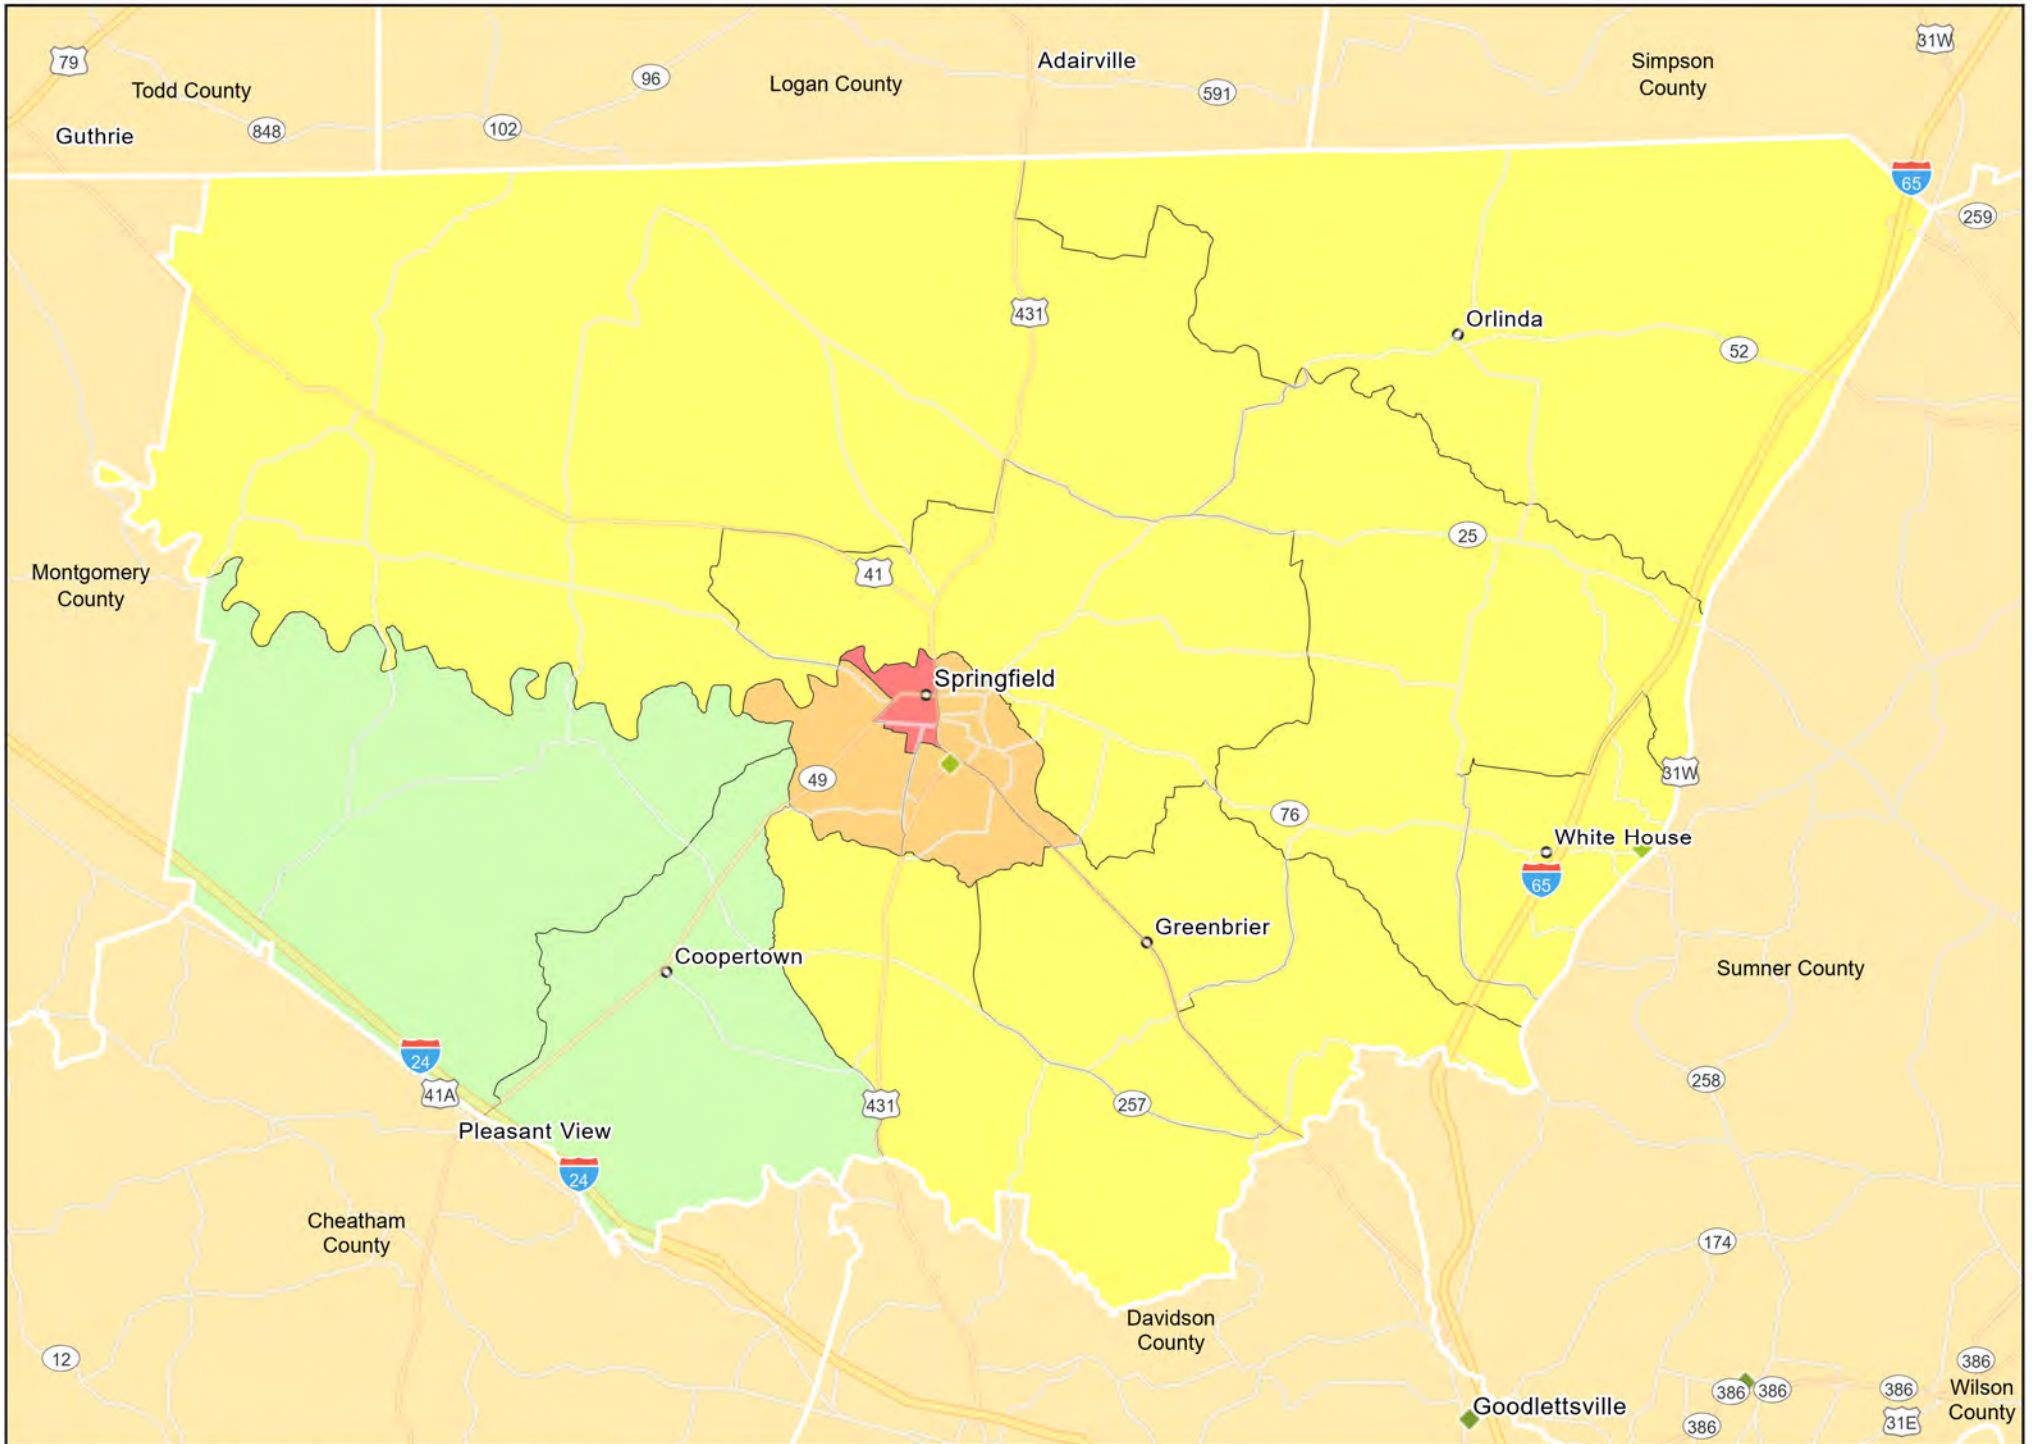

TN10 - Nashville-Davidson--Murfreesboro--Franklin, TN
Robertson County

- Branches
- Tract_Inc_Catg
  - Low
  - Moderate
  - Middle
  - Upper
  - Income Unknown