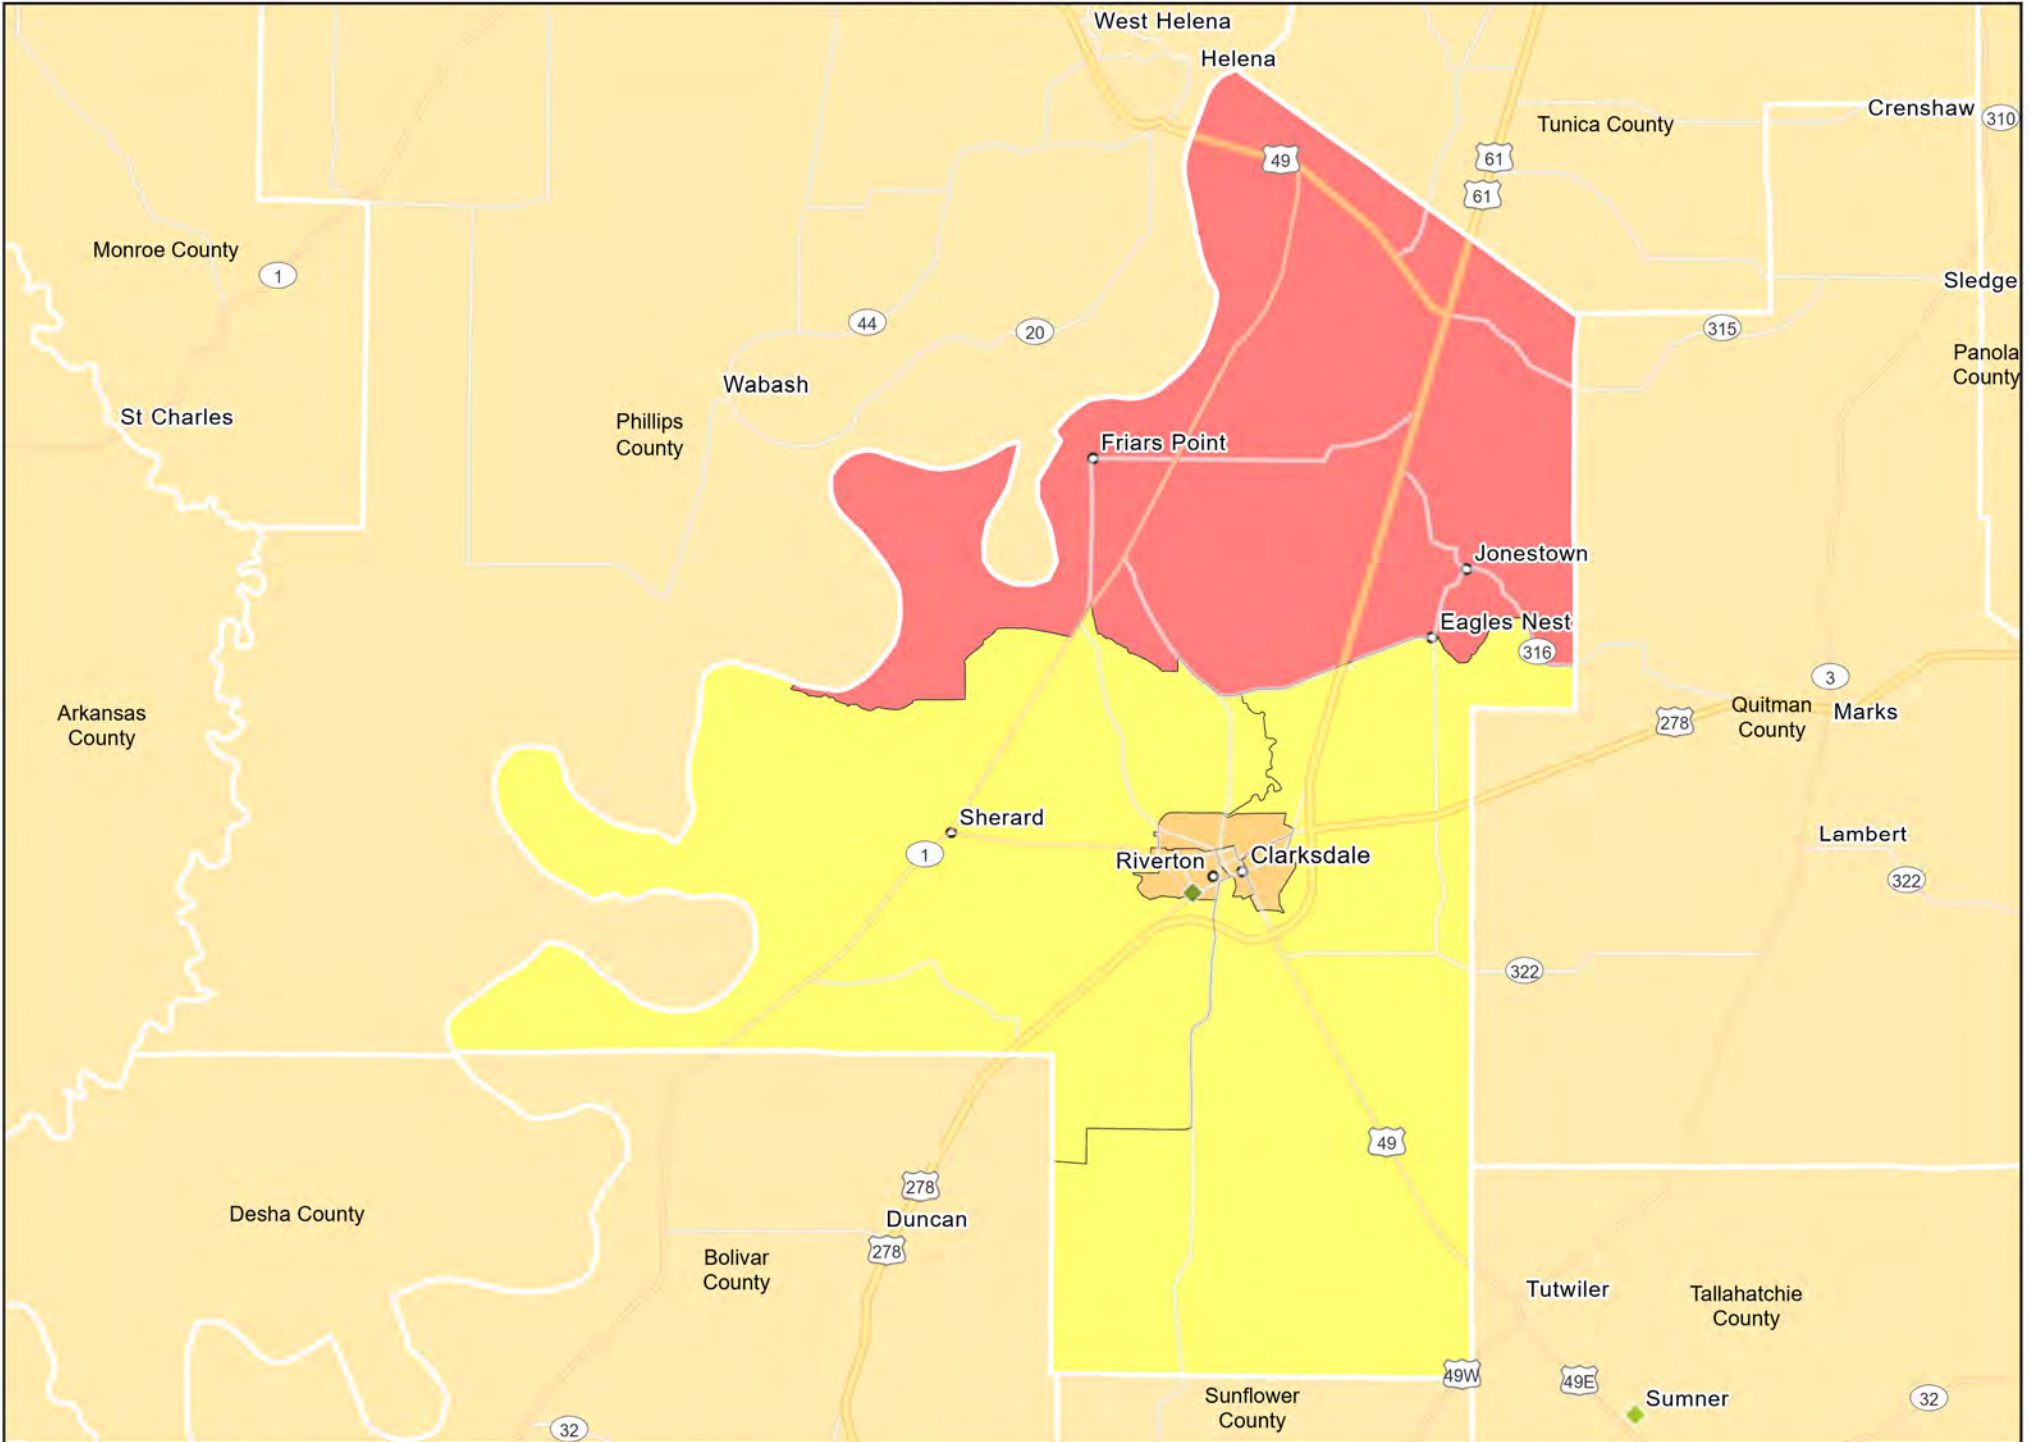

MS06 - Northwest Mississippi
Coahoma County

- Branches
- Tract_Inc_Catg
- Moderate
- Upper
- Low
- Middle
- Income Unknown