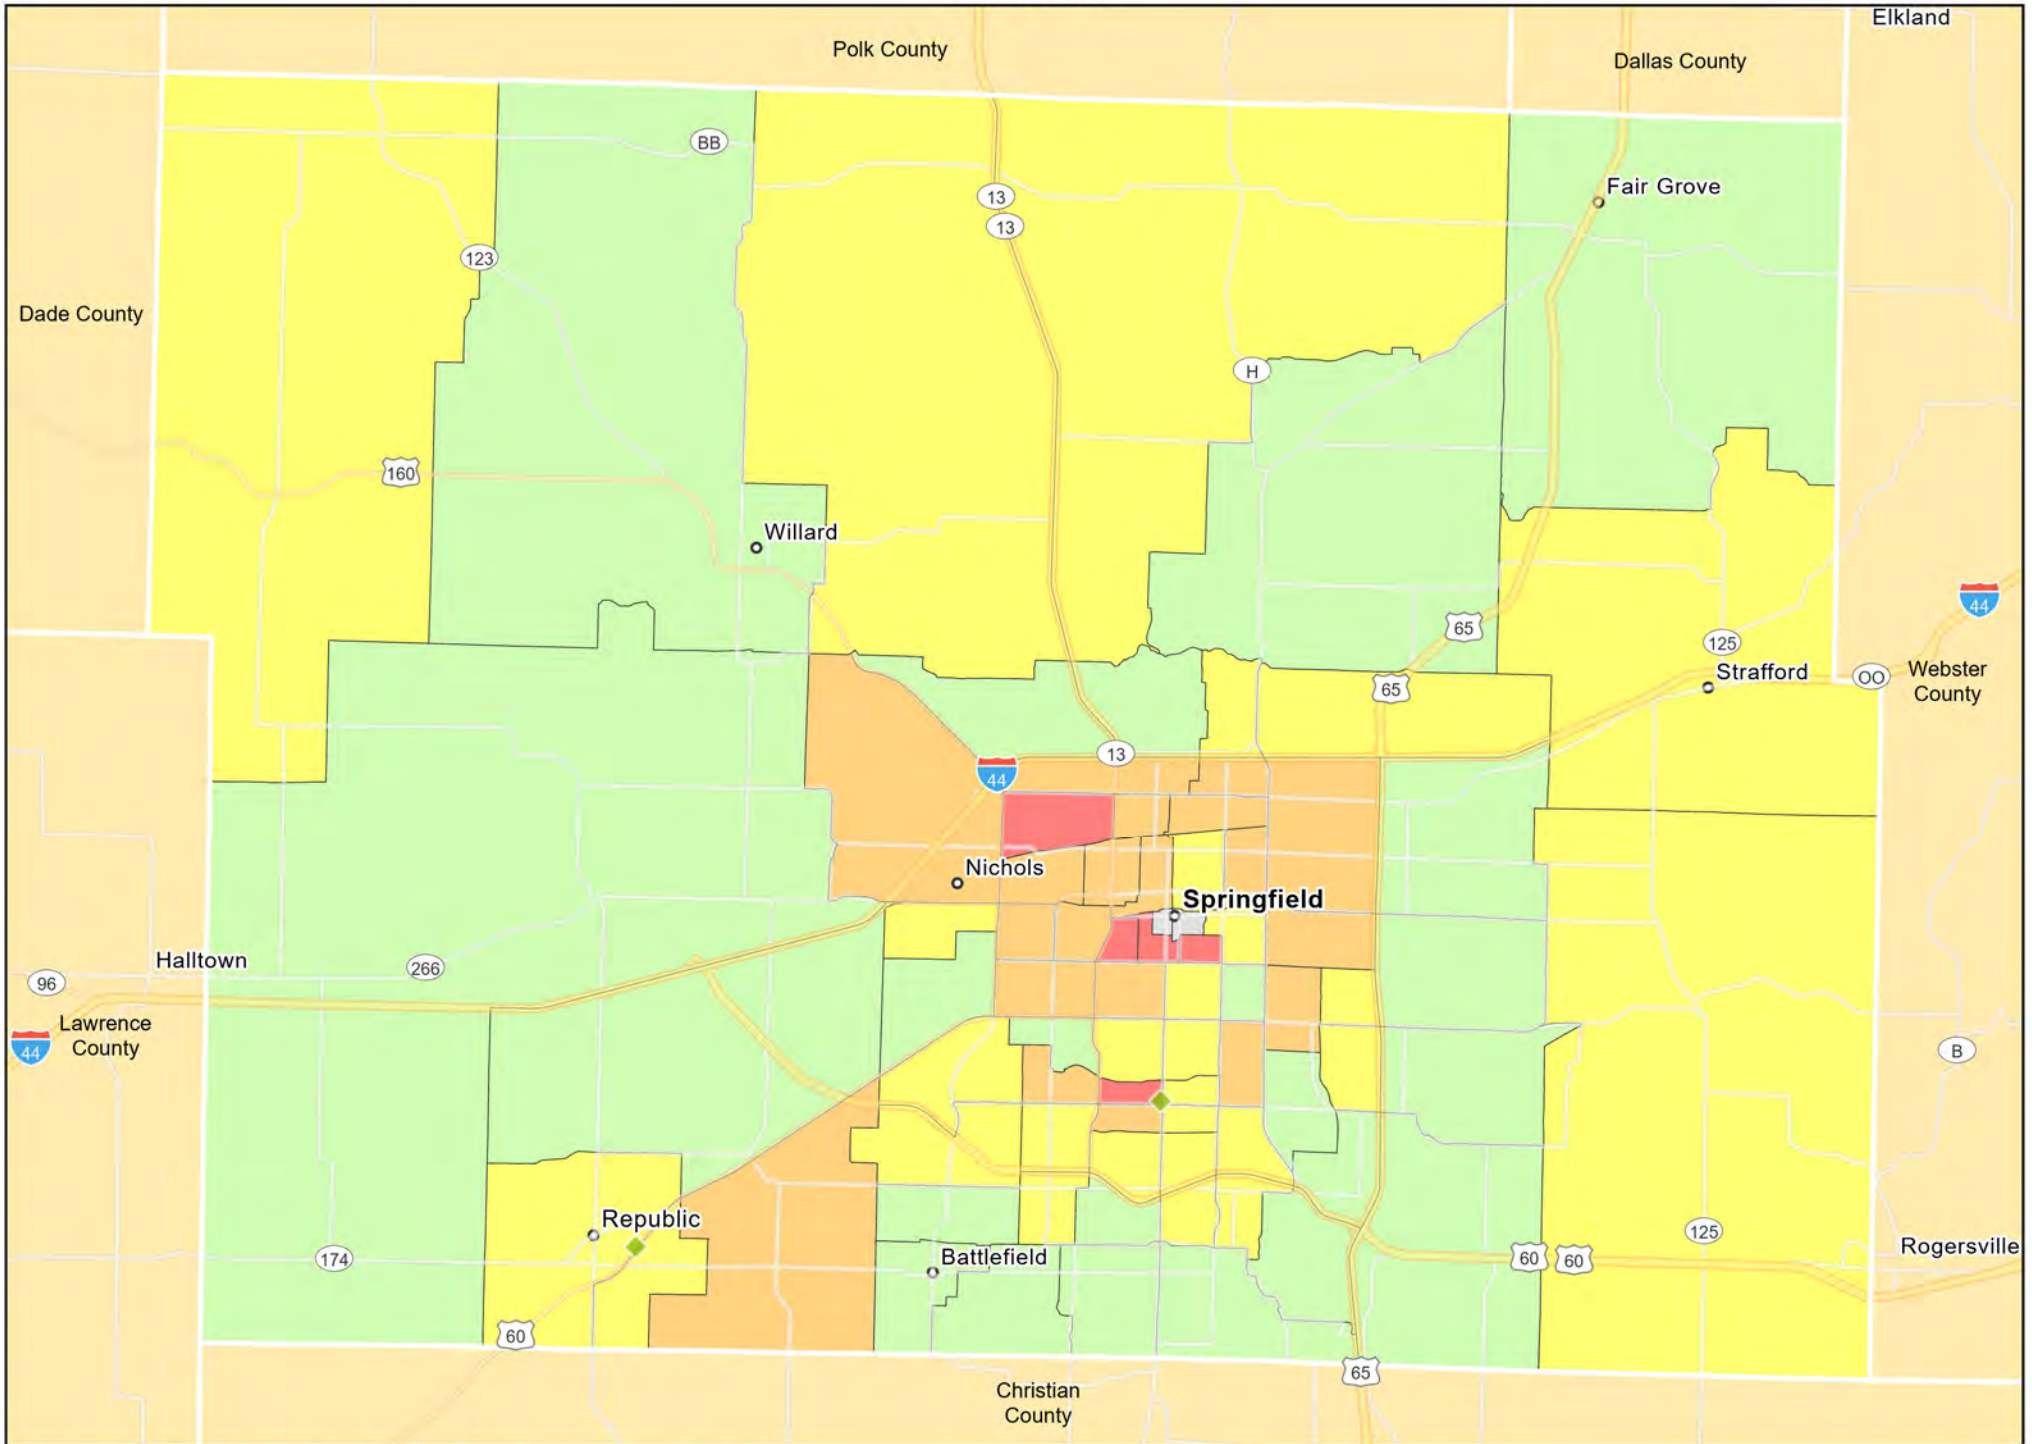

MO05 - Springfield
Greene County