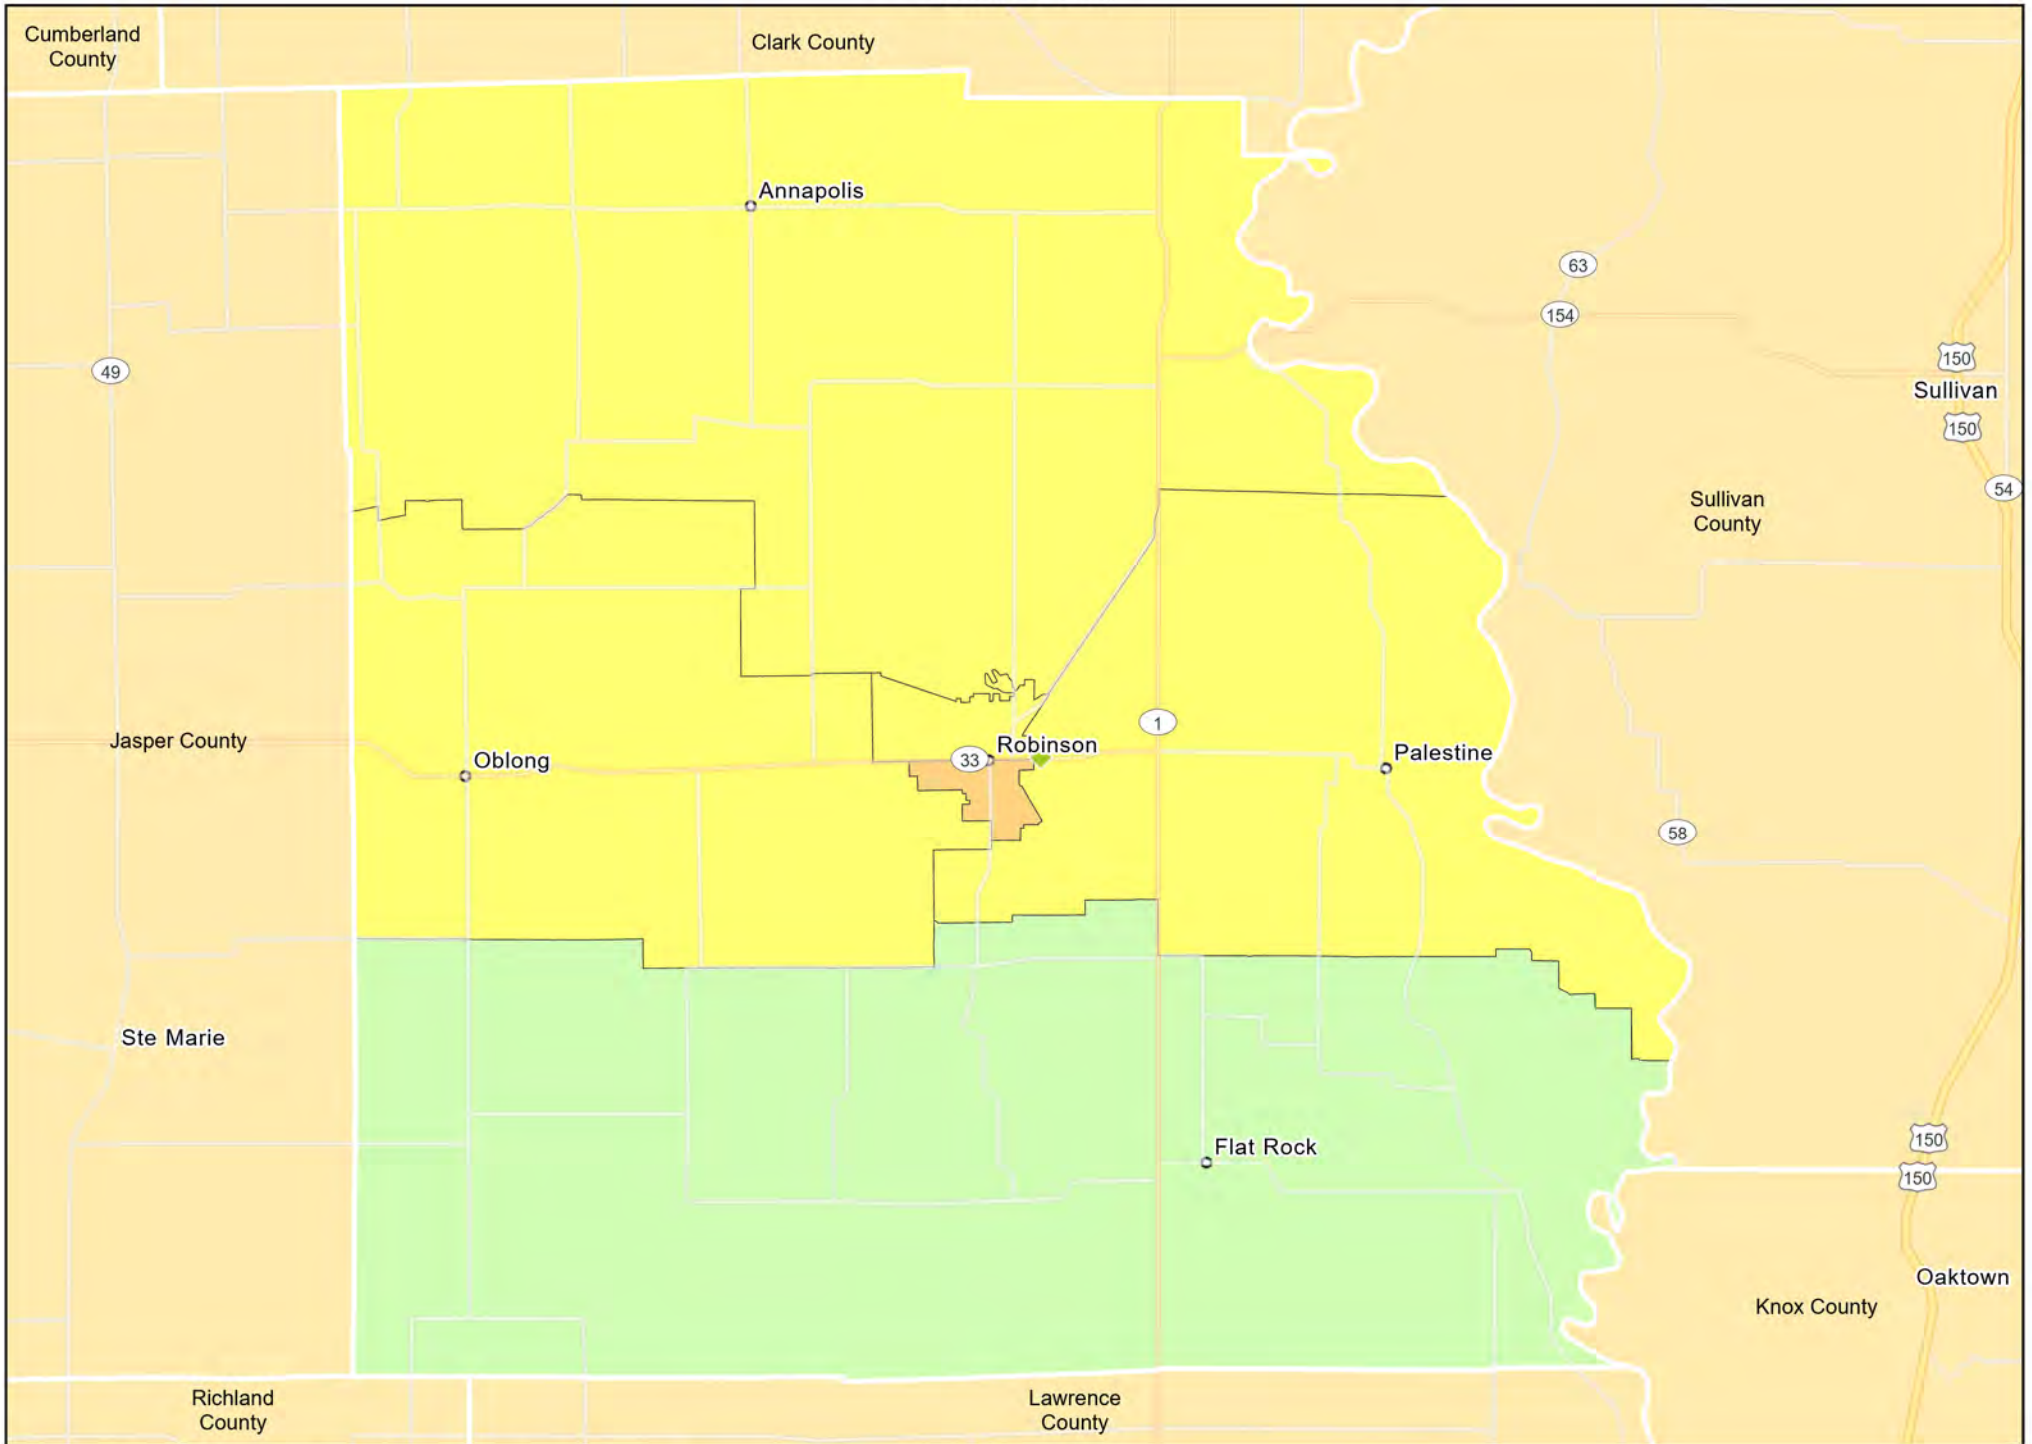

IL08 - Southeast Illinois
Crawford County

- Branches
- Tract_Inc_Catg
  - Low
  - Middle
  - Income Unknown
  - Moderate
  - Upper