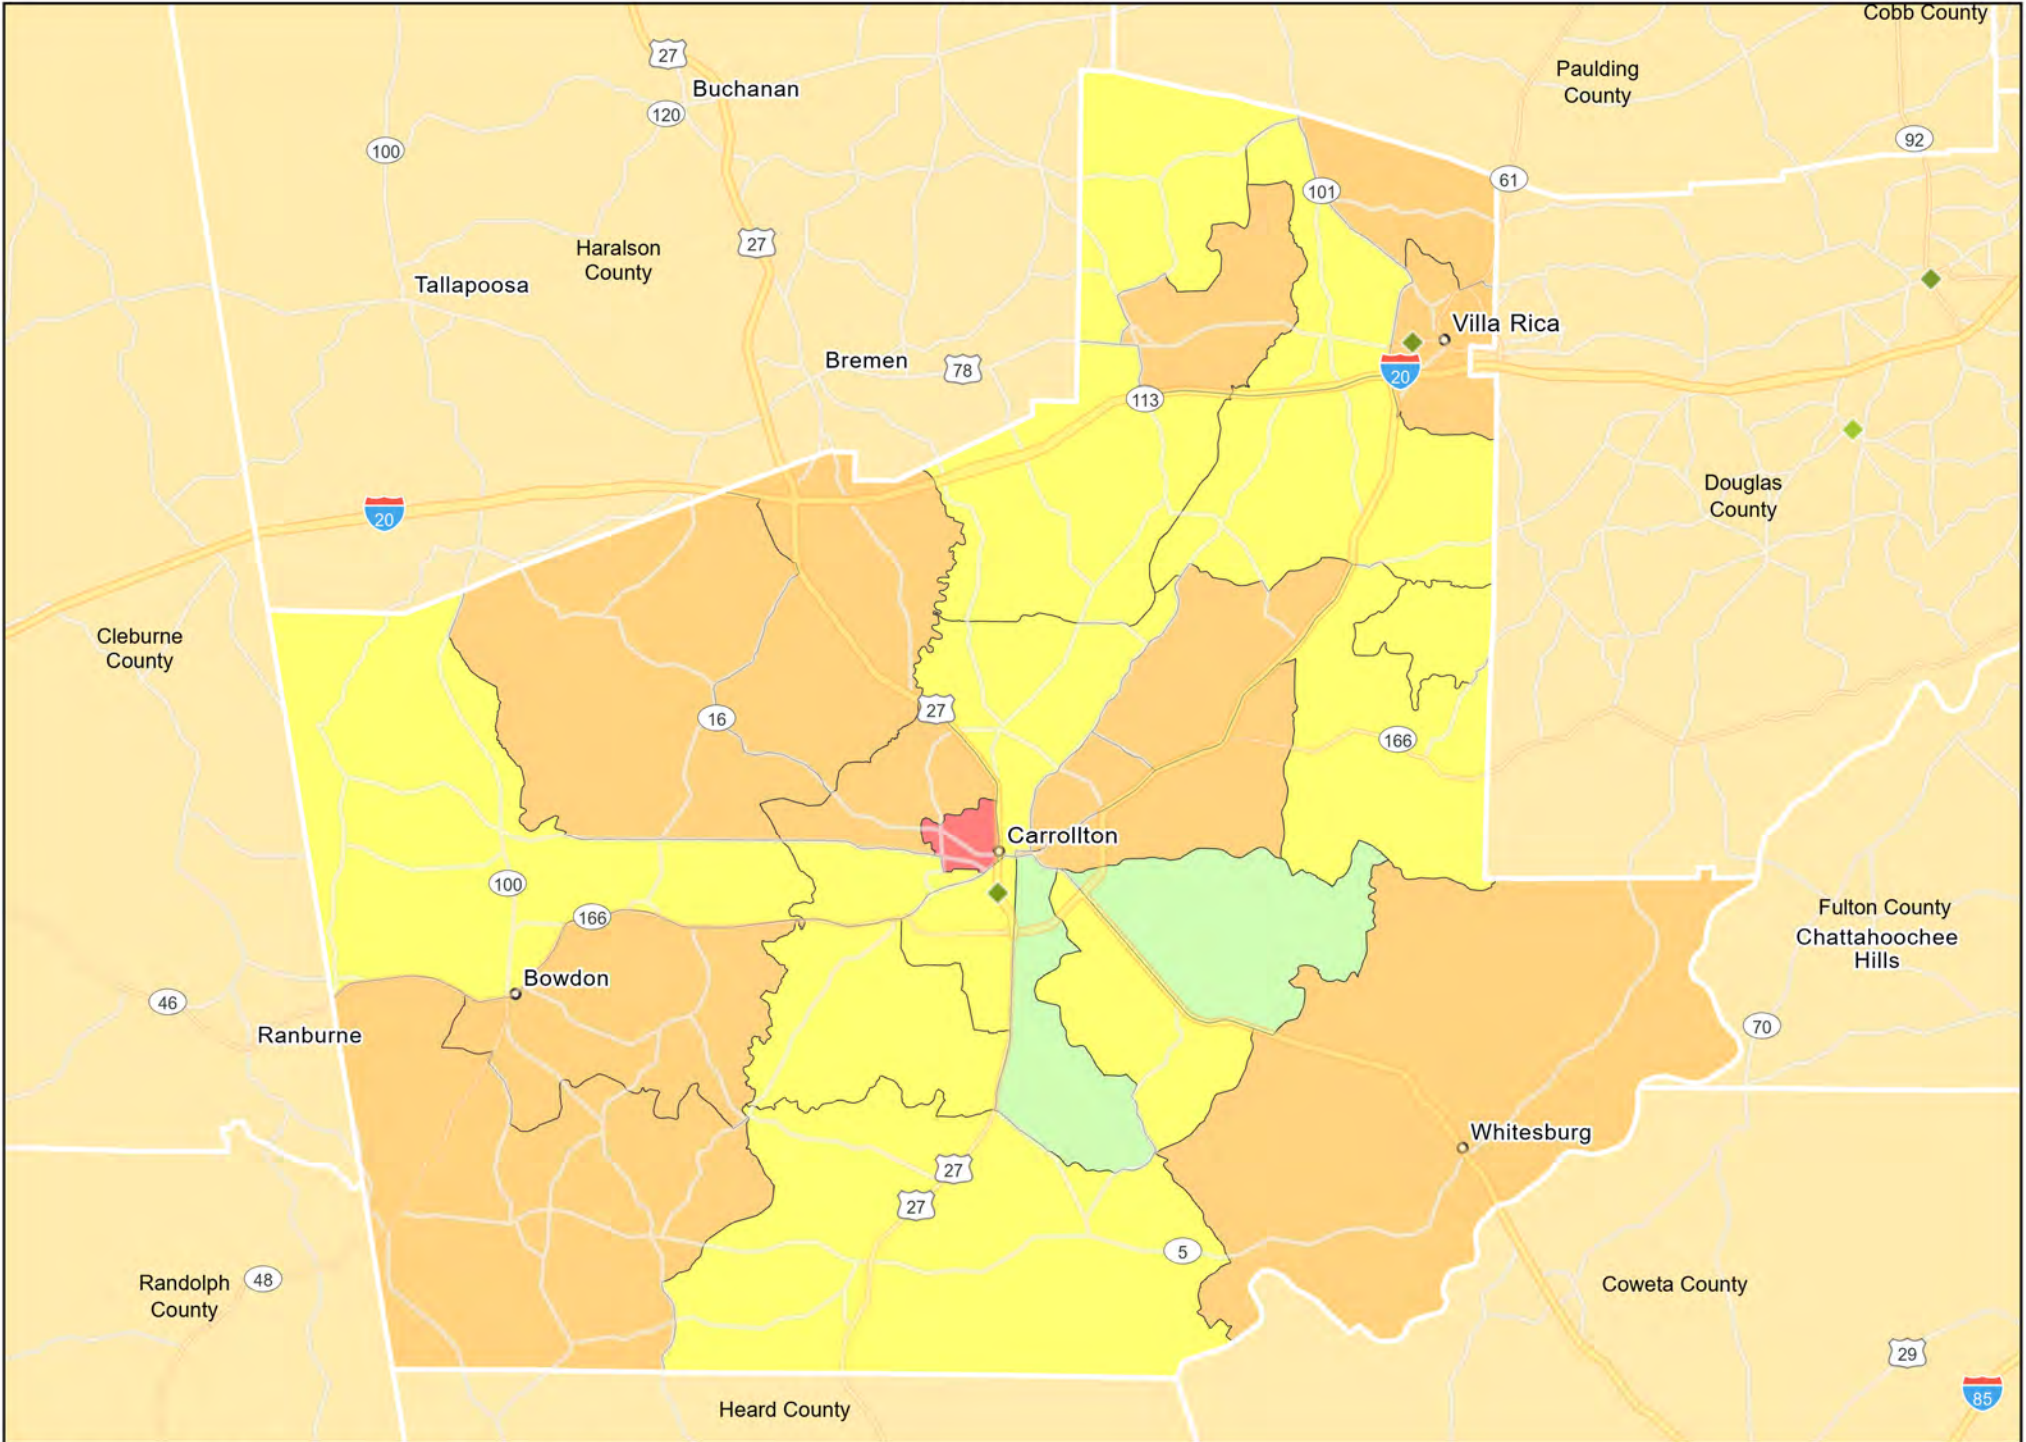

GA03 - Atlanta-Sandy Springs-Roswell
Carroll County

- Branches
- Tract_Inc_Catg
- Low
- Moderate
- Middle
- Upper
- Income Unknown