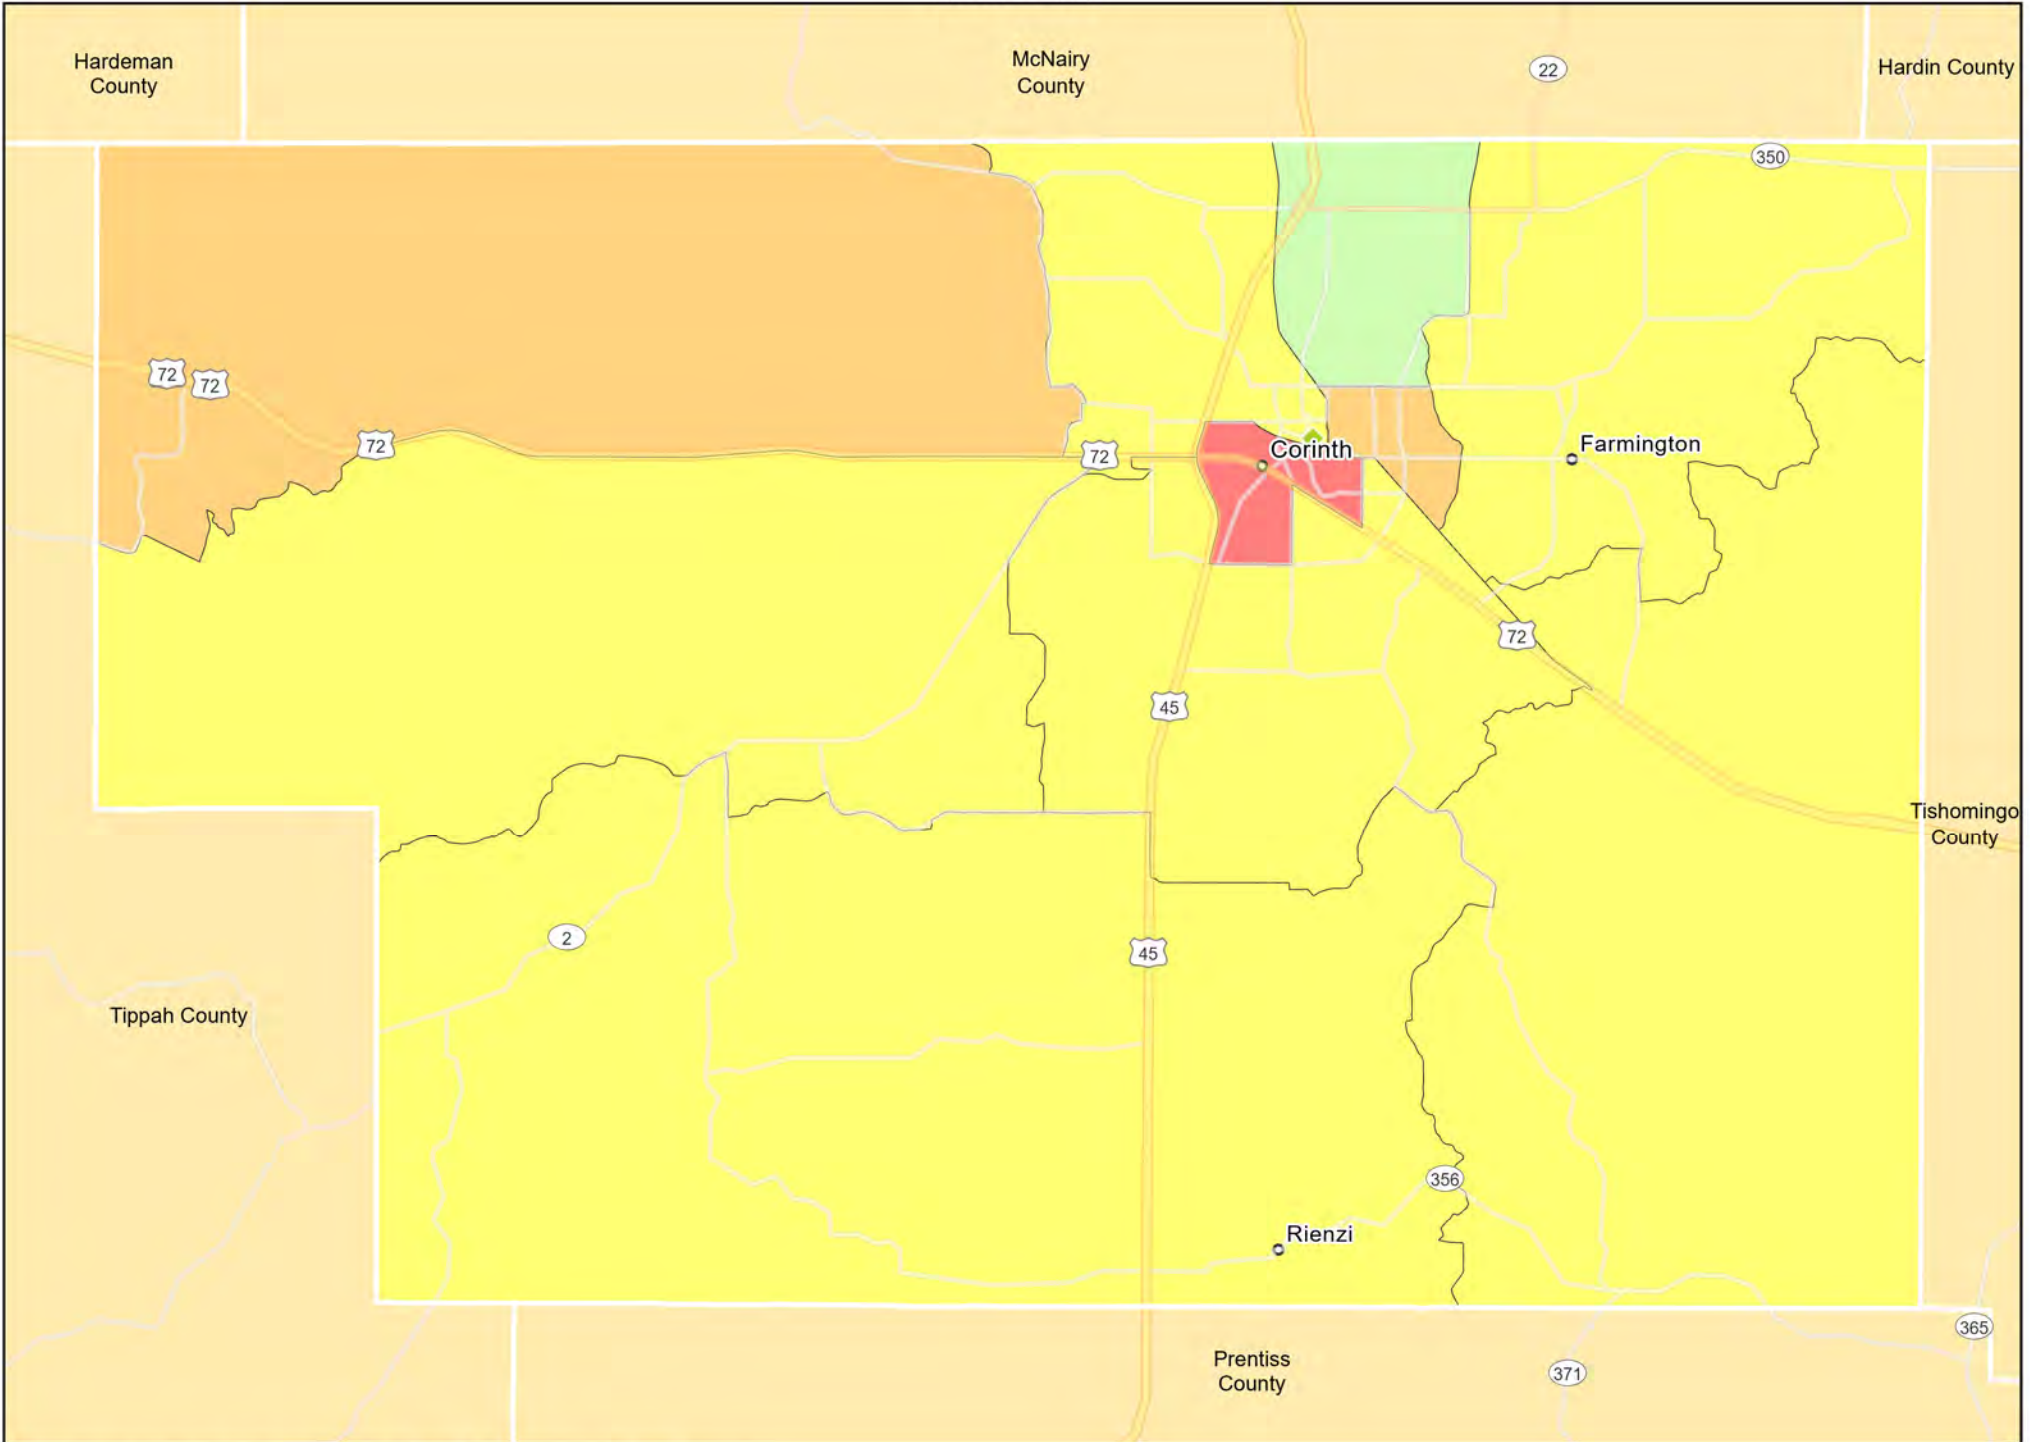

● Branches
Tract_Inc_Catg
Moderate
Upper
Low
Middle
Income Unknown

MS05 - Northern Mississippi
Alcorn County

- Branches
- Tract_Inc_Catg
- Moderate
- Upper
- Low
- Middle
- Income Unknown

MS05 - Northern Mississippi
Calhoun County