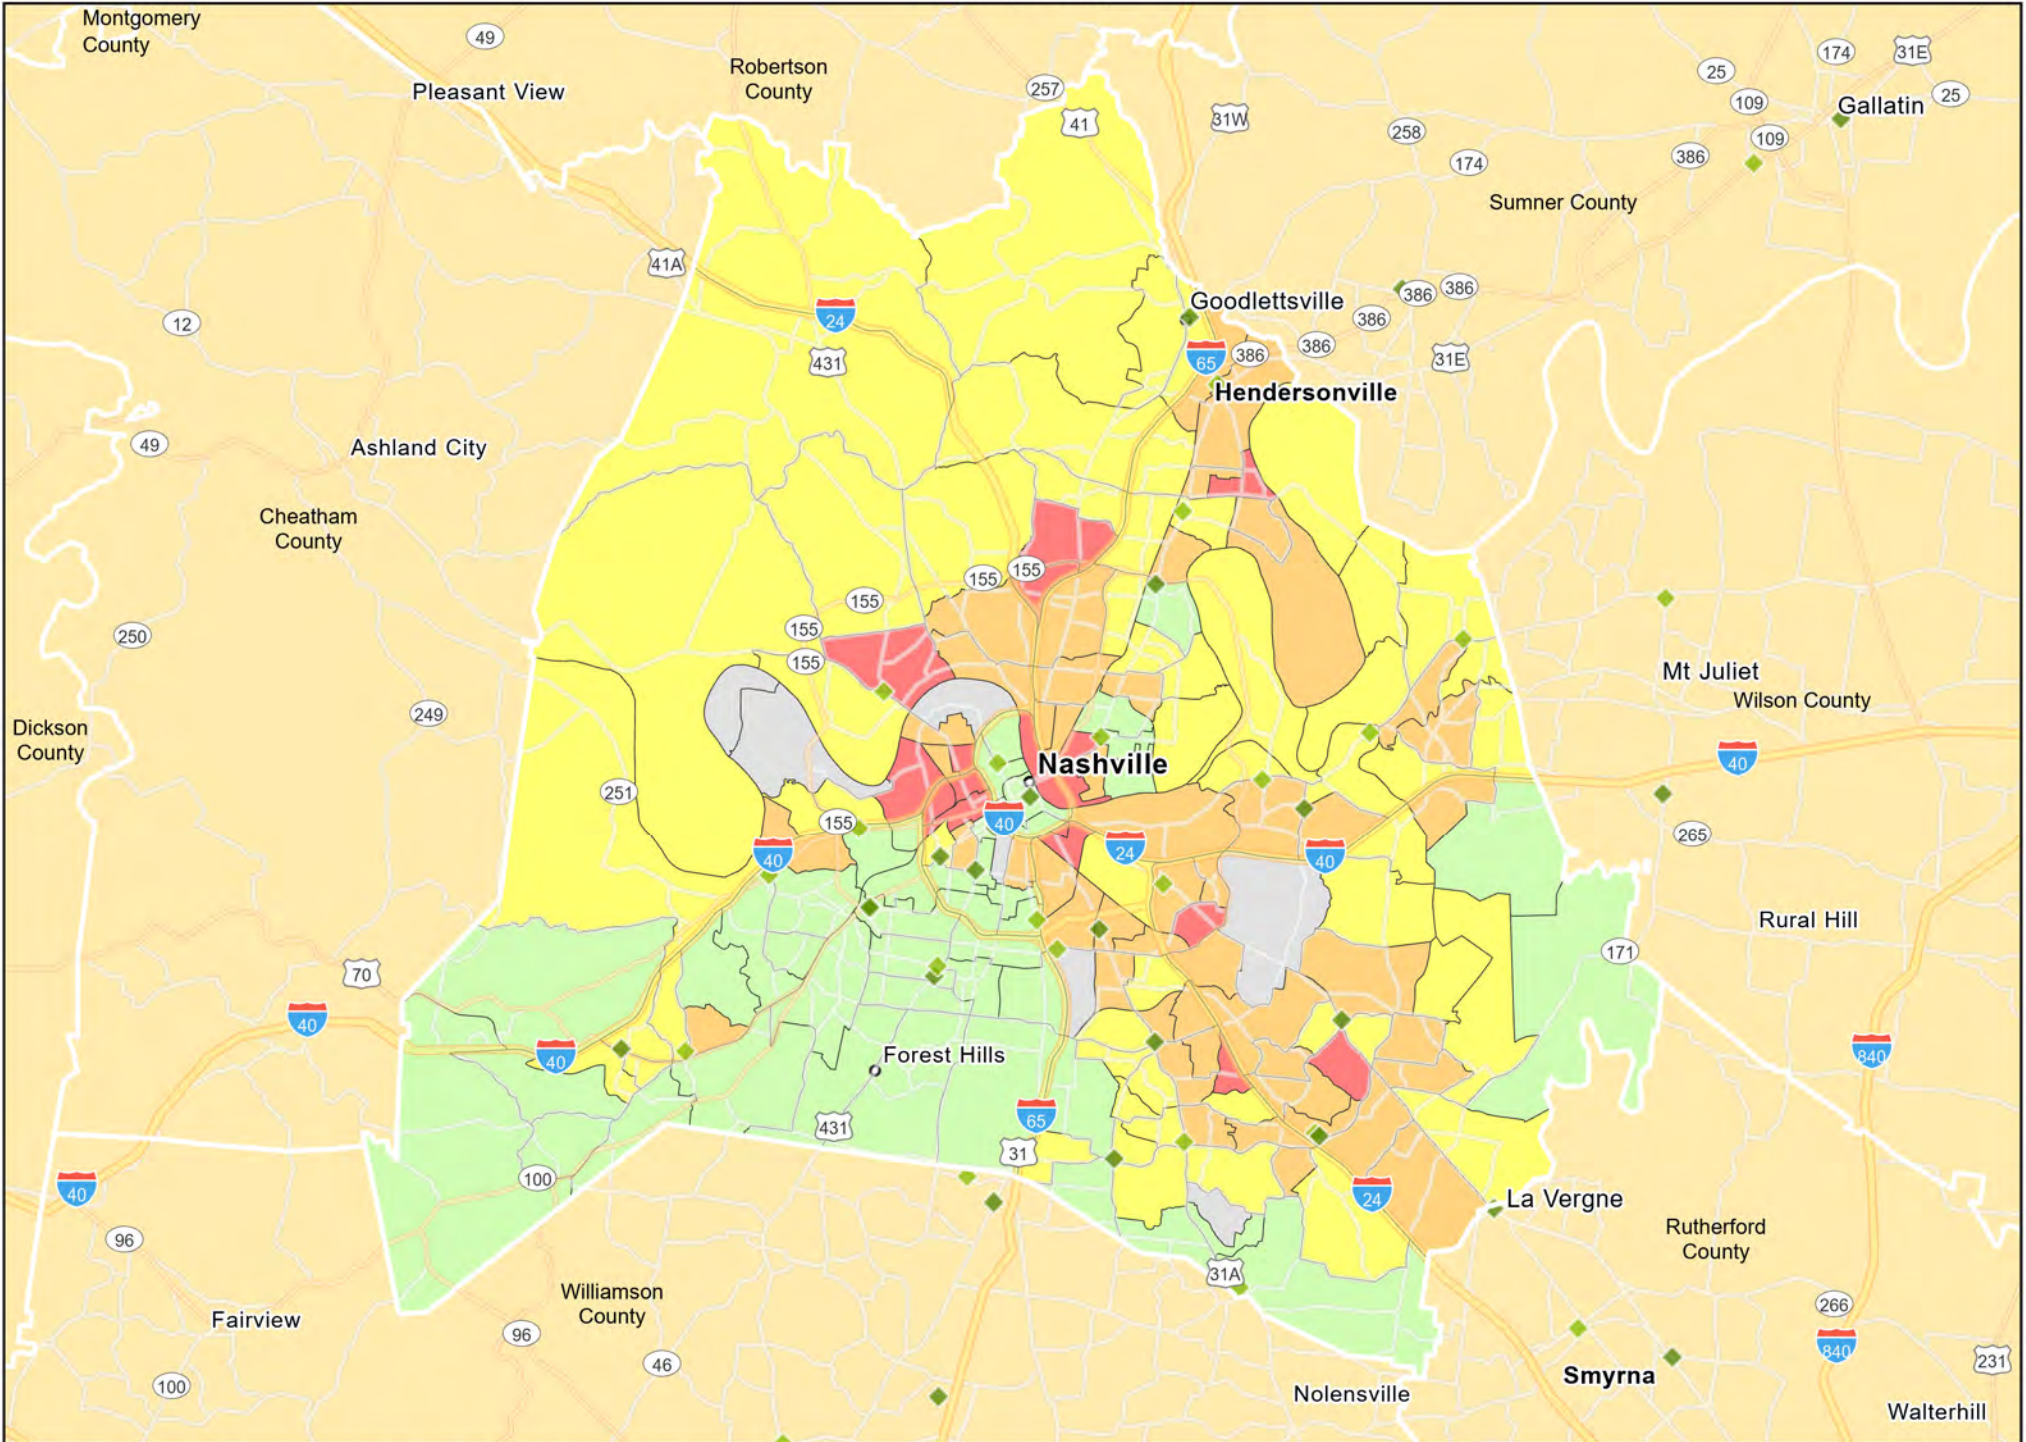

TN10 - Nashville-Davidson--Murfreesboro--Franklin, TN
Davidson County

- Branches
- Tract_Inc_Catg
- Moderate
- Upper
- Low
- Middle
- Income Unknown