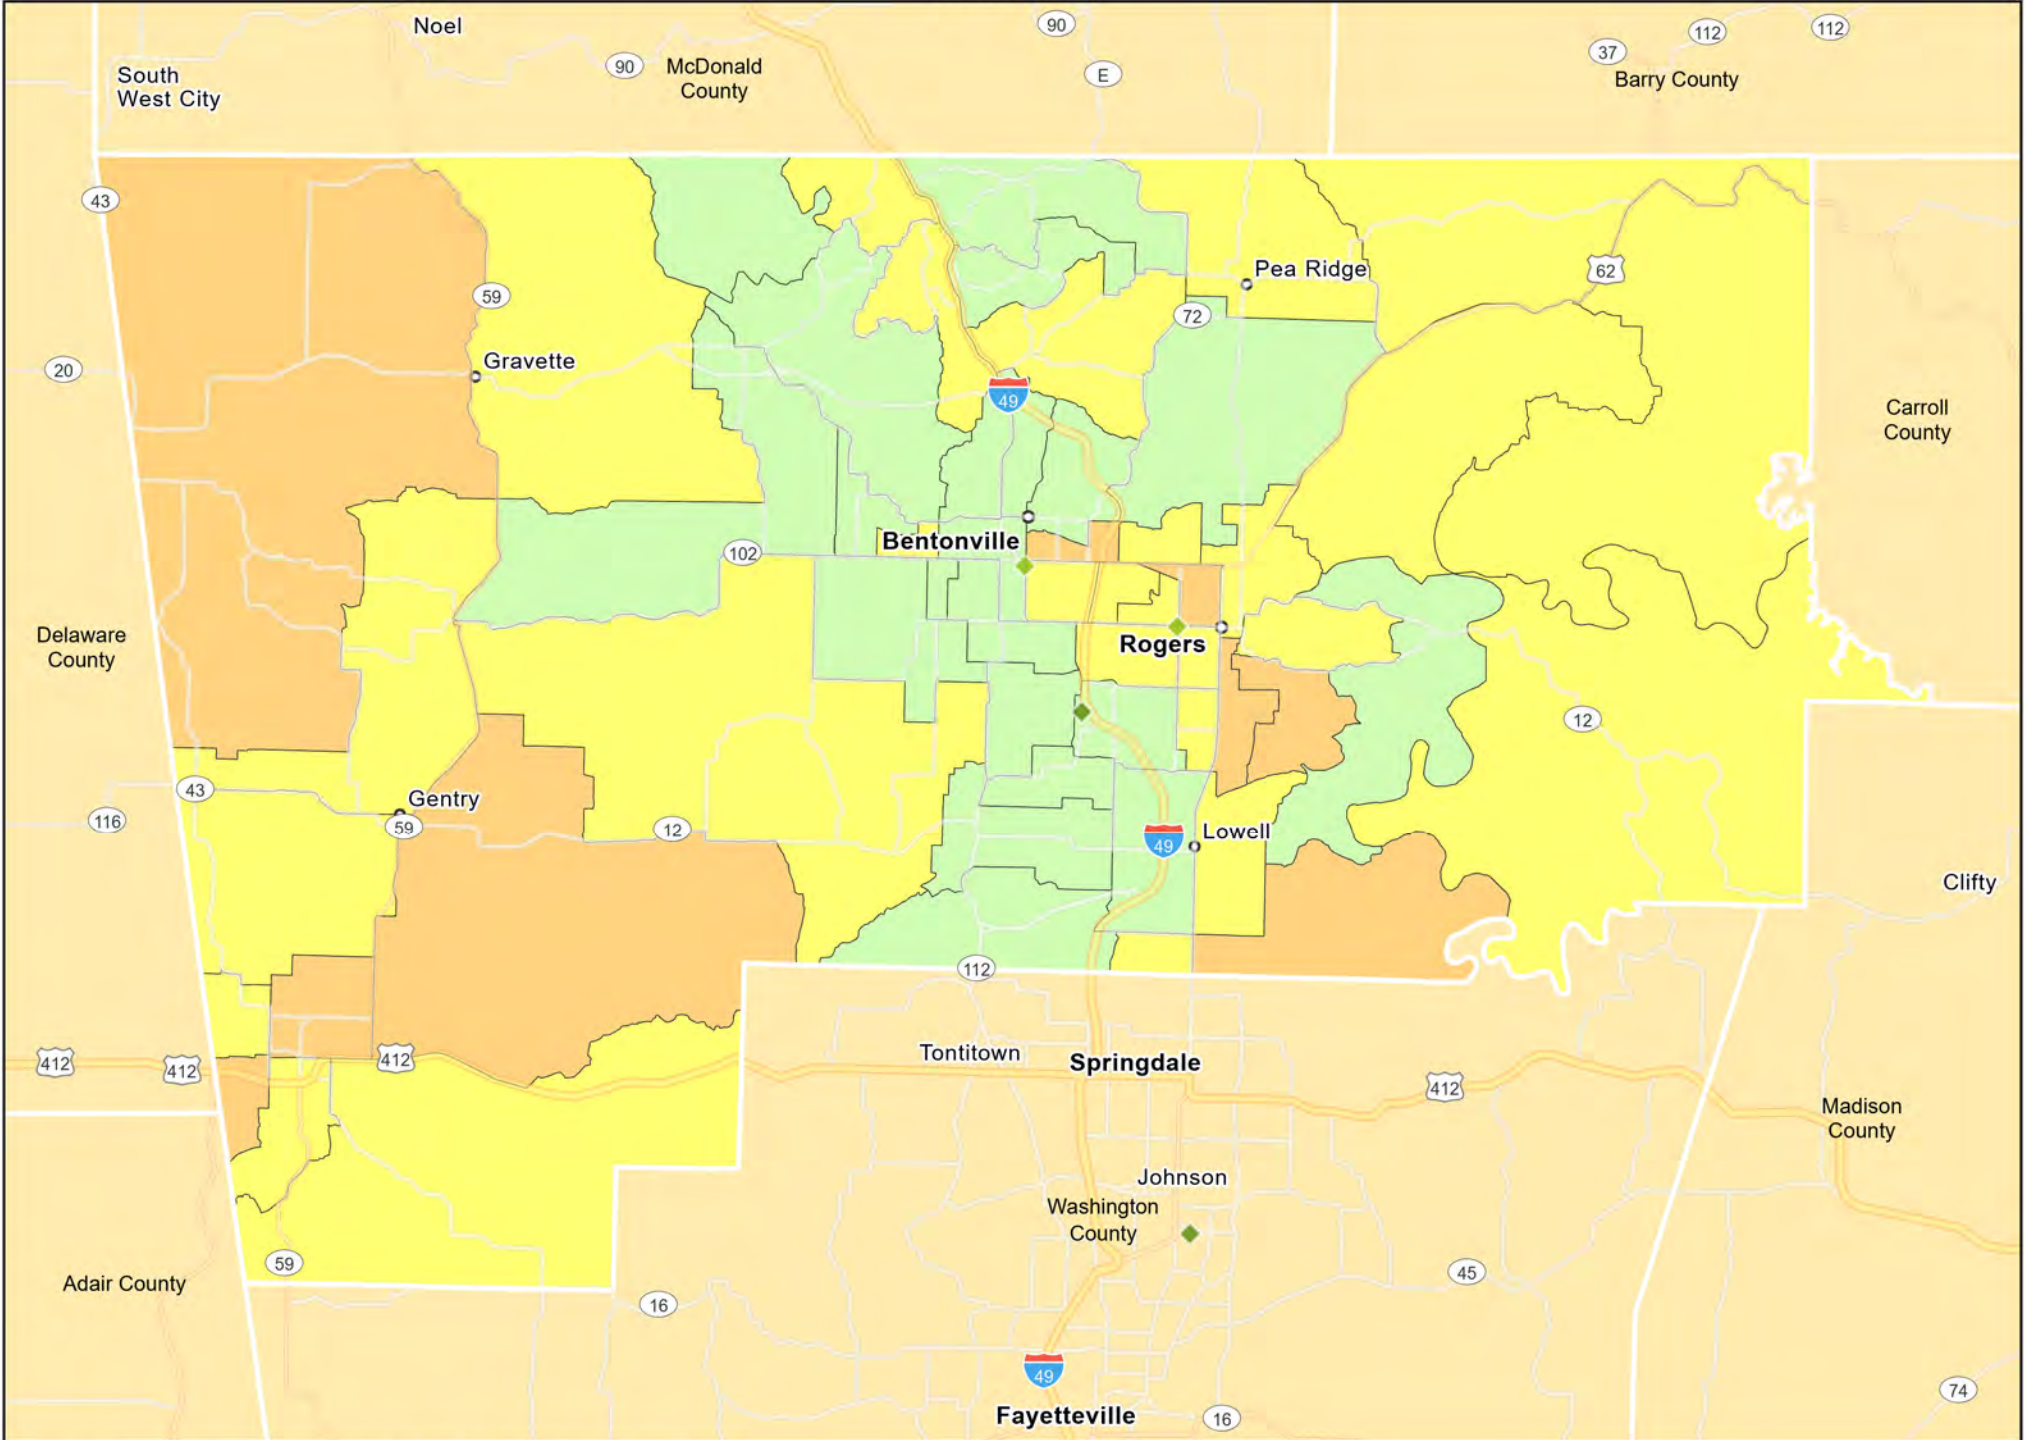

AR01 - Fayetteville-Springdale-Rogers
Benton County

- Branches
- Tract_Inc_Catg
- Low
- Moderate
- Middle
- Income Unknown
- Upper