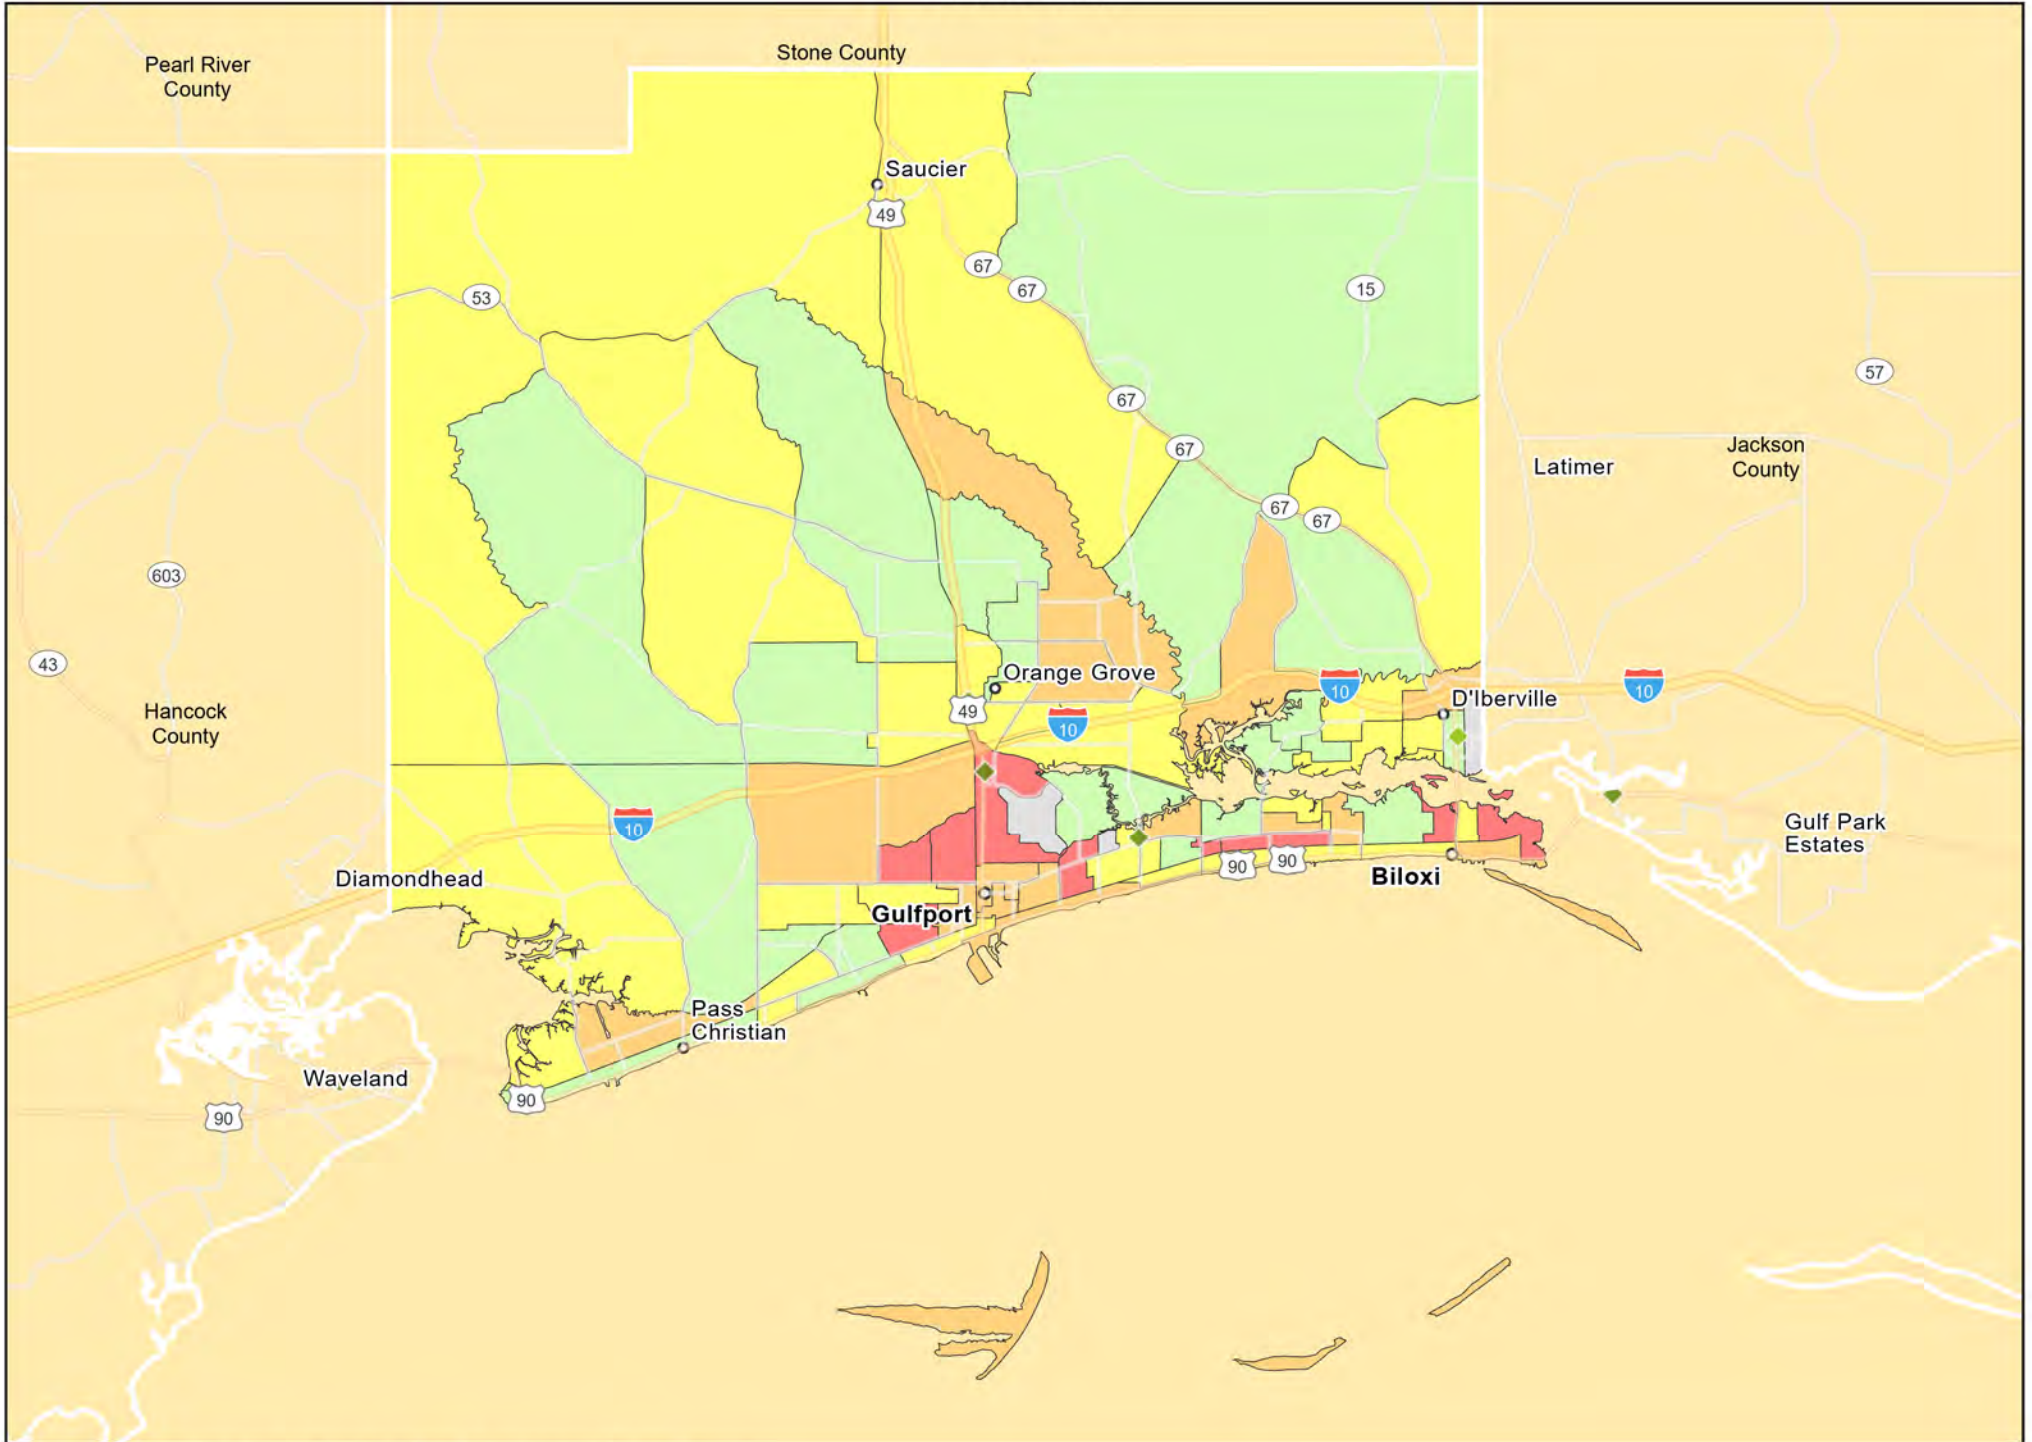

MO10 - Taney County
Taney County

MS01 - Gulfport-Biloxi-Pascagoula
Hancock County

St. Bernard Parish

MS01 - Gulfport-Biloxi-Pascagoula
Harrison County

MS01 - Gulfport-Biloxi-Pascagoula
Jackson County

MS02 - Hattiesburg
Forrest County