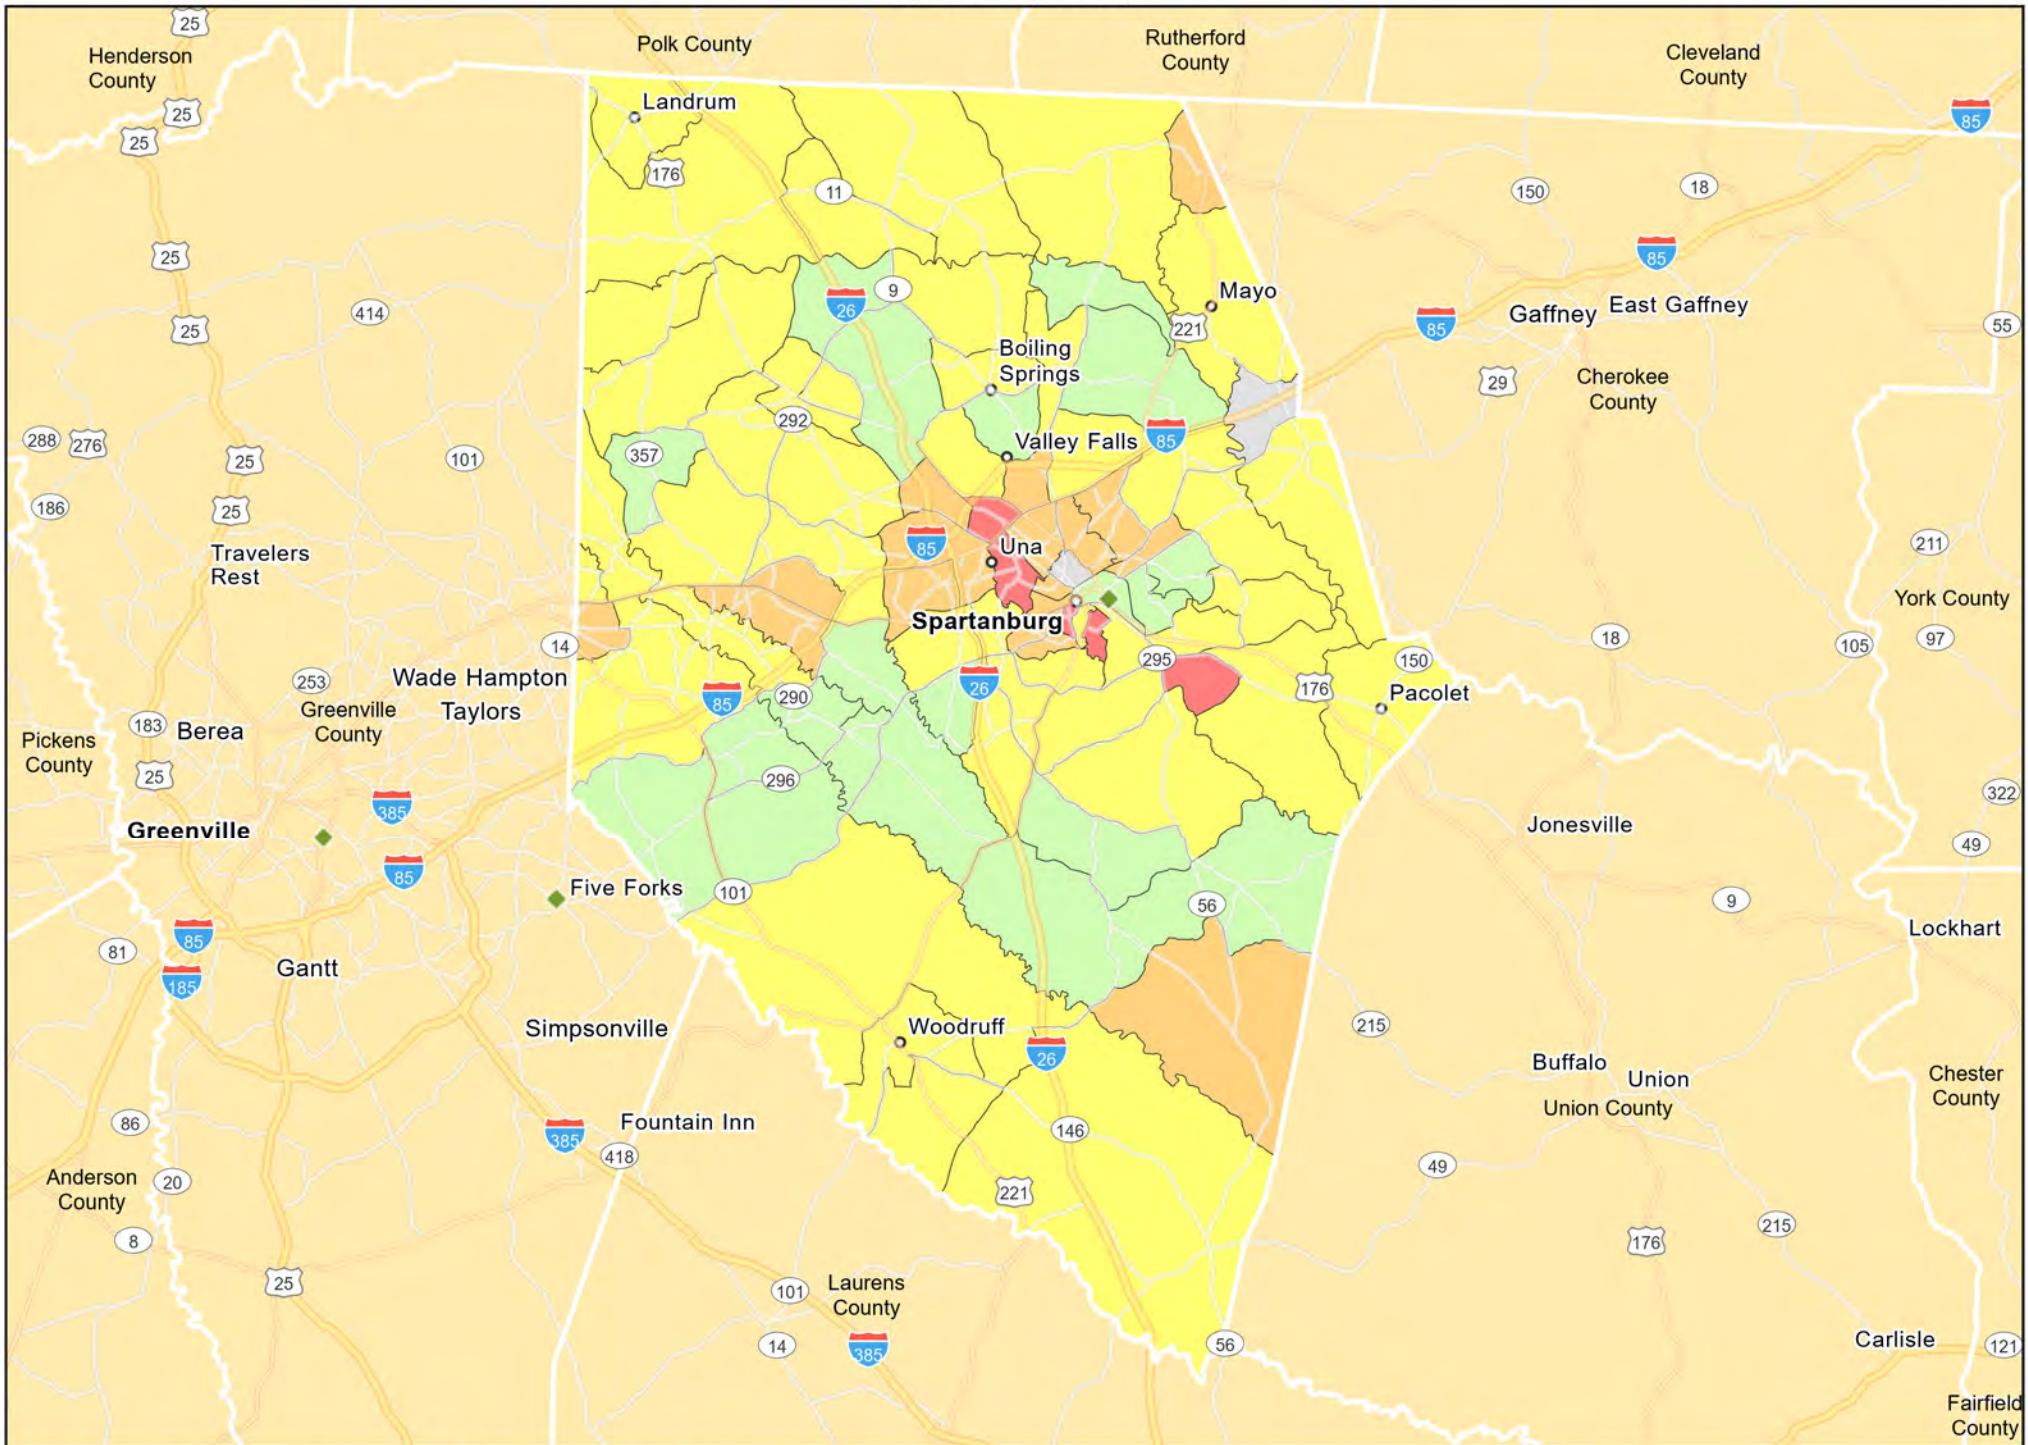

SC05 - Spartanburg Spartanburg County