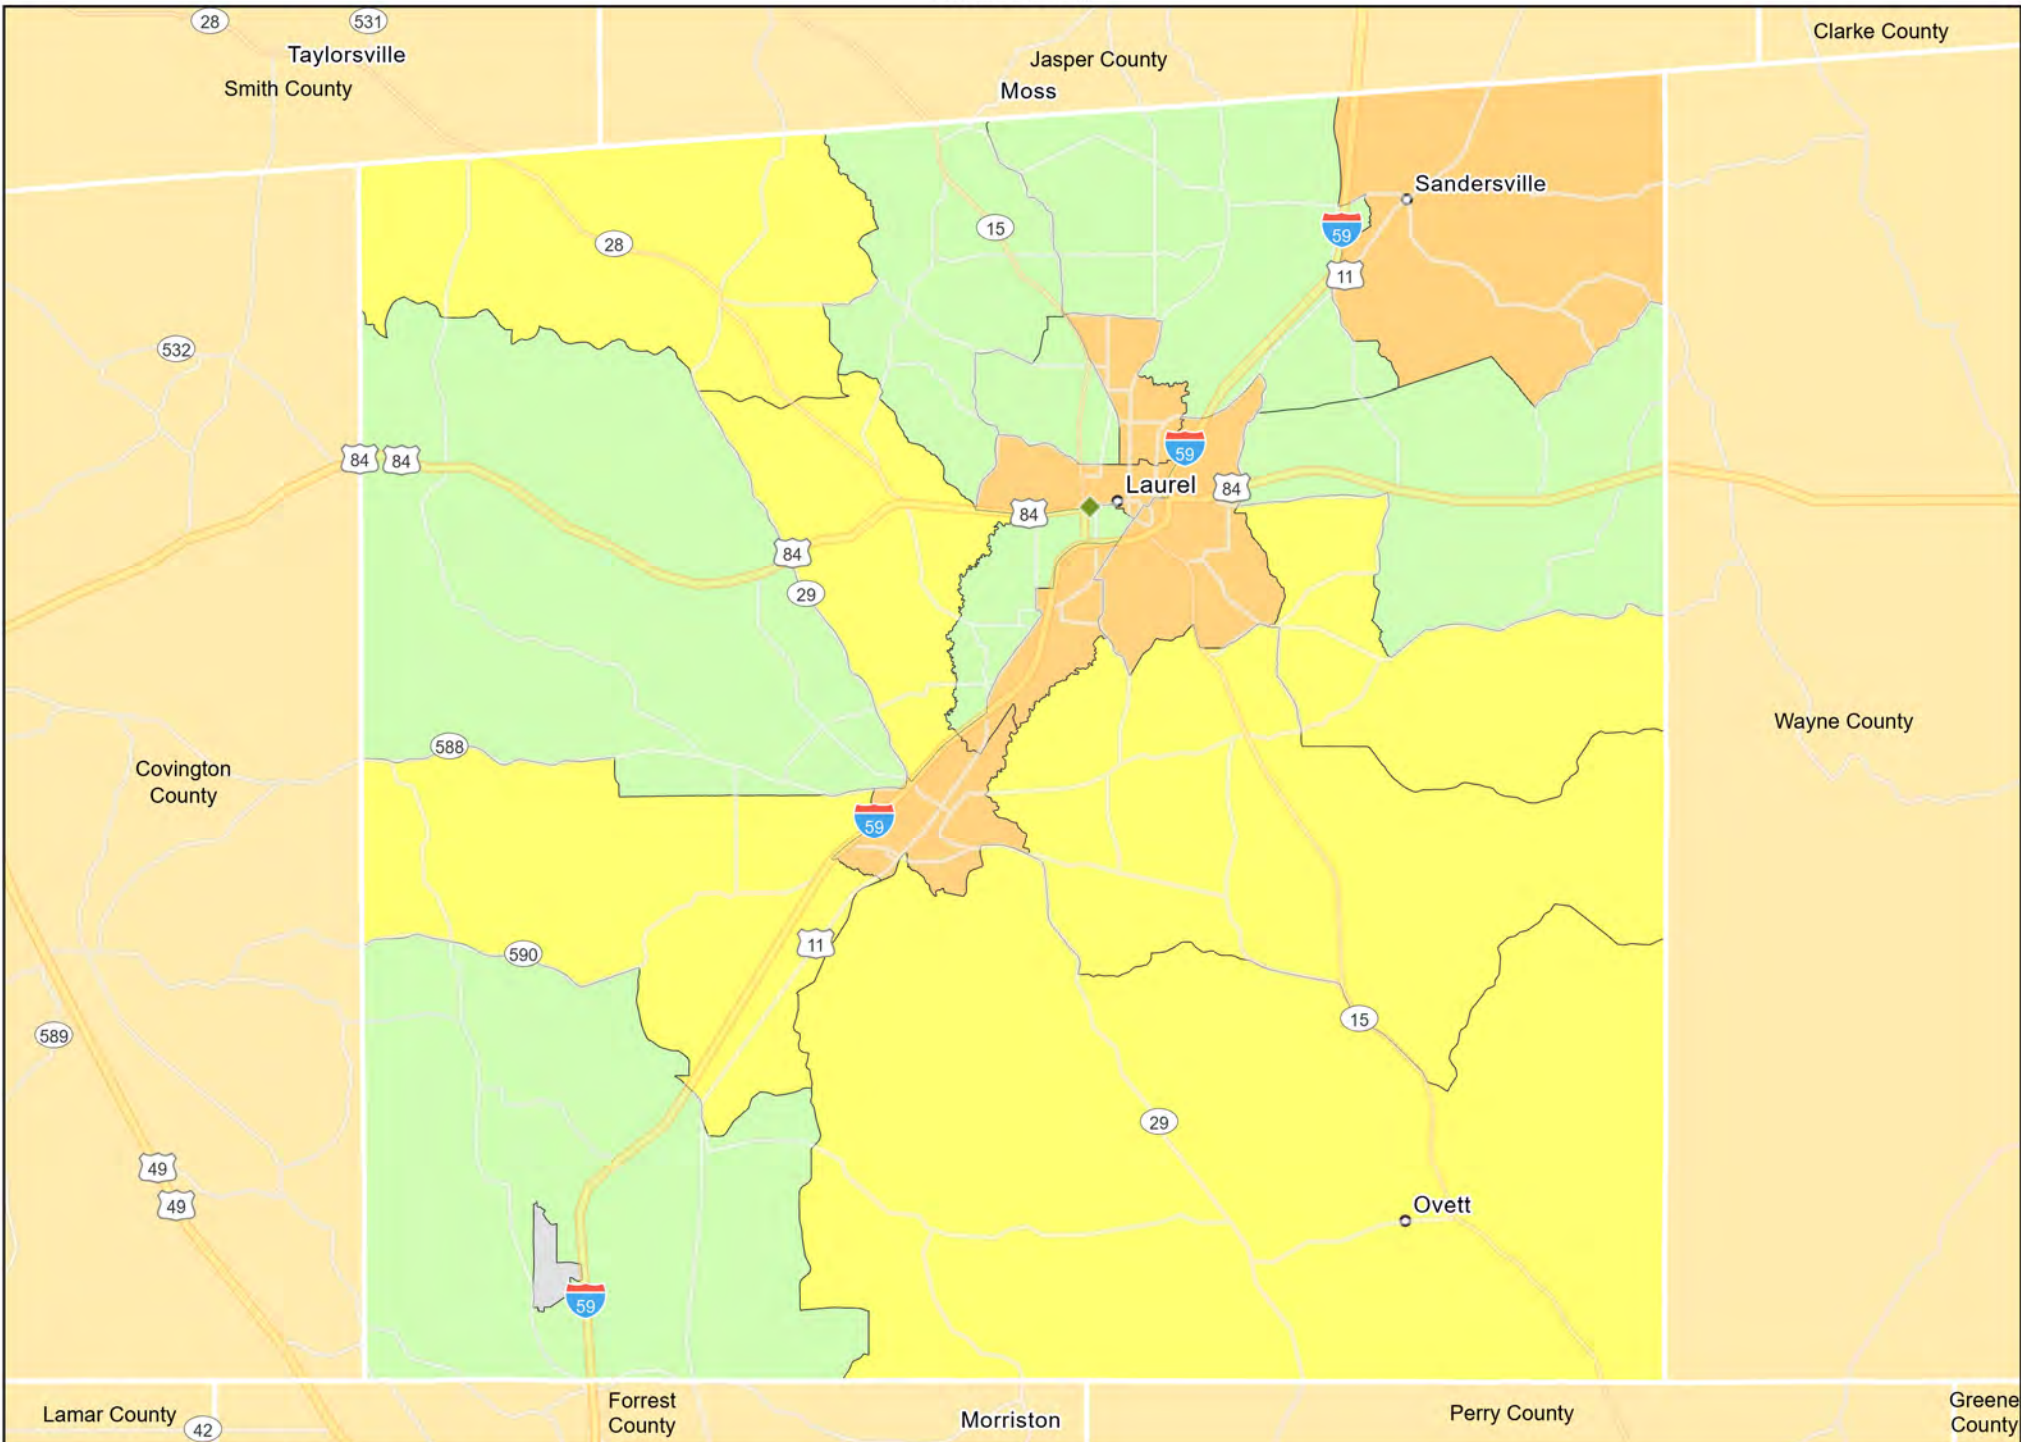

MS04 - Southern Mississippi
Jones County

- Branches
- Tract_Inc_Catg
- Low
- Moderate
- Middle
- Income Unknown
- Upper