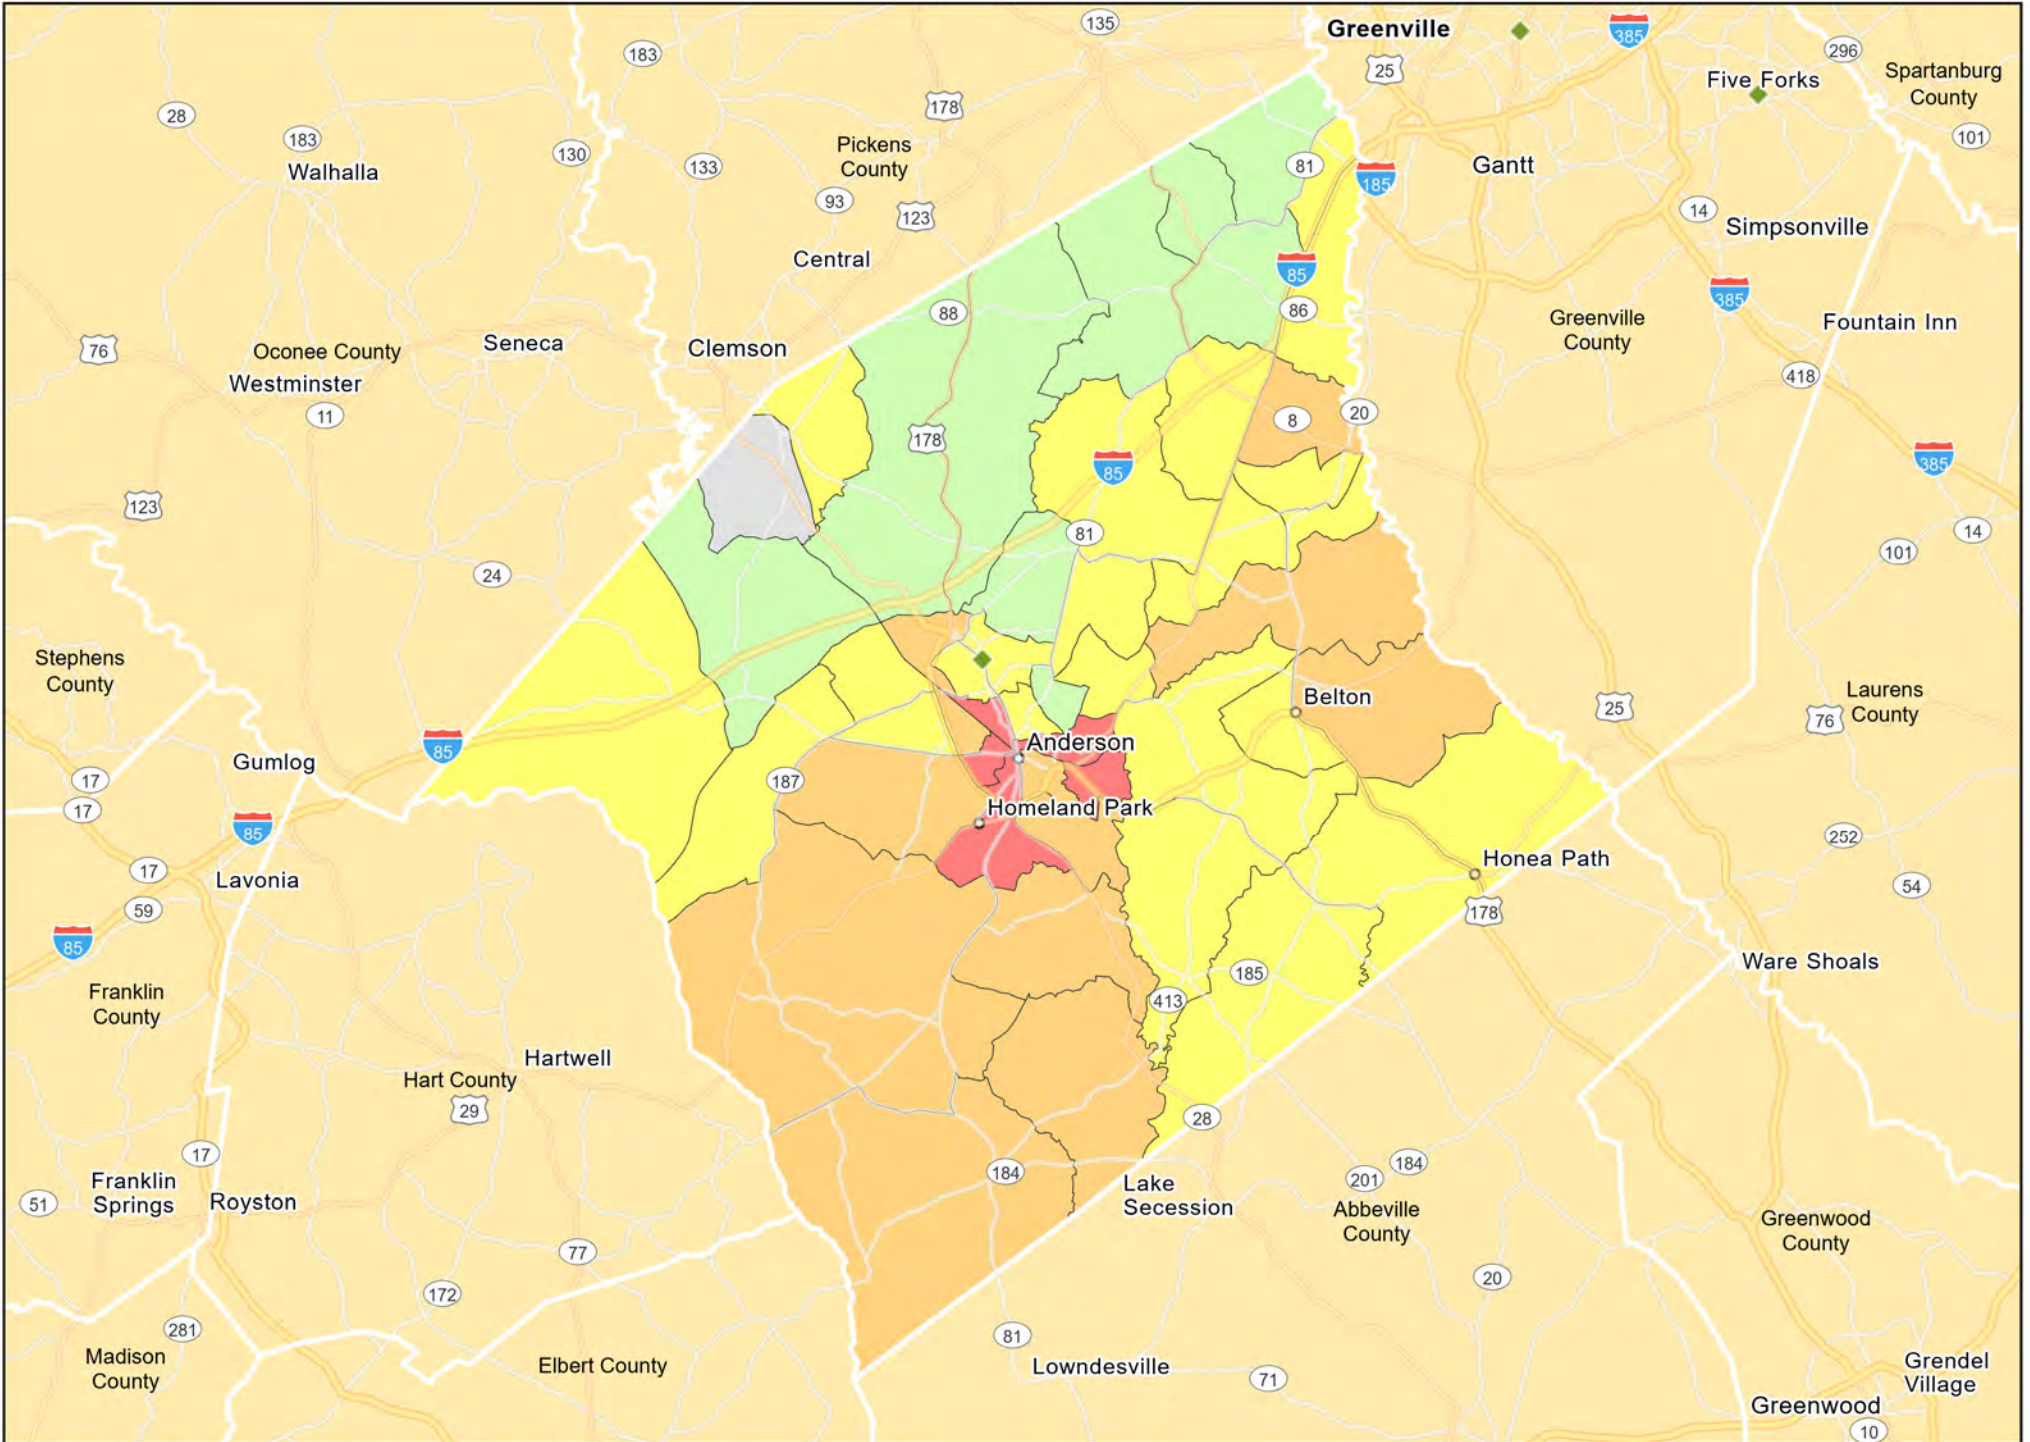

SC01 - Charleston
Dorchester County

SC02 - Columbia
Lexington County

SC02 - Columbia
Richland County

- Branches
- Tract_Inc_Catg
- Low
- Moderate
- Middle
- Upper
- Income Unknown

SC03 - Greenville-Anderson-Mauldin, SC
Anderson County