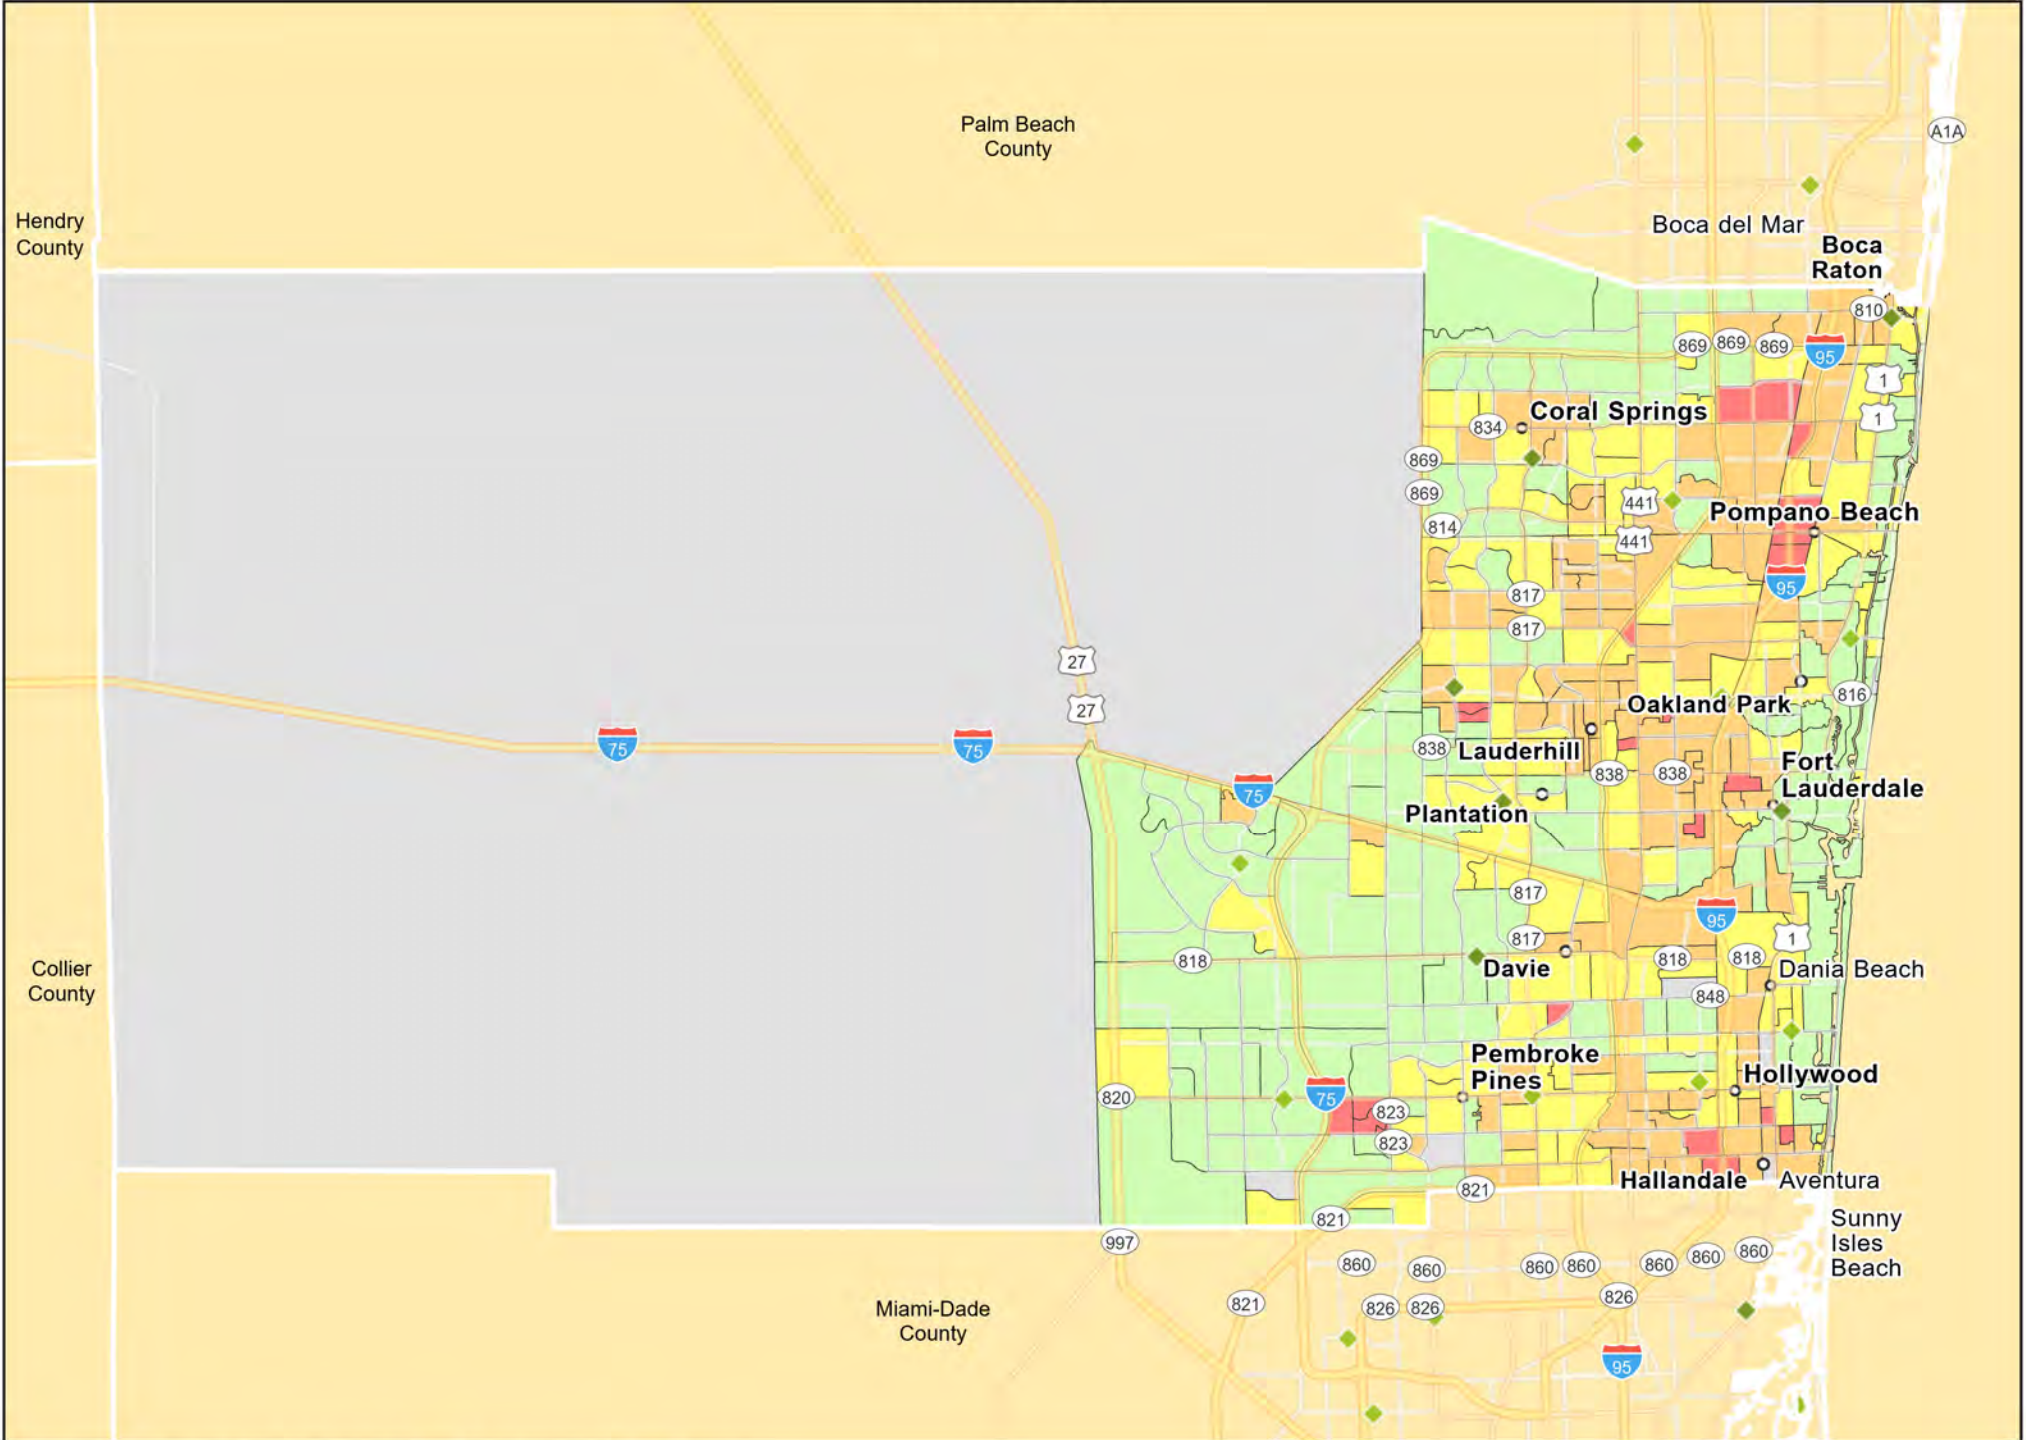

FL02 - Crestview-Ft. Walton Beach-Destin
Walton County

FL03 - Deltona-Daytona
Volusia County

FL04 - Fort Lauderdale-Pompano Beach
Broward County

- Branches
- Tract_Inc_Catg
- Low
- Middle
- Moderate
- Upper
- Income Unknown