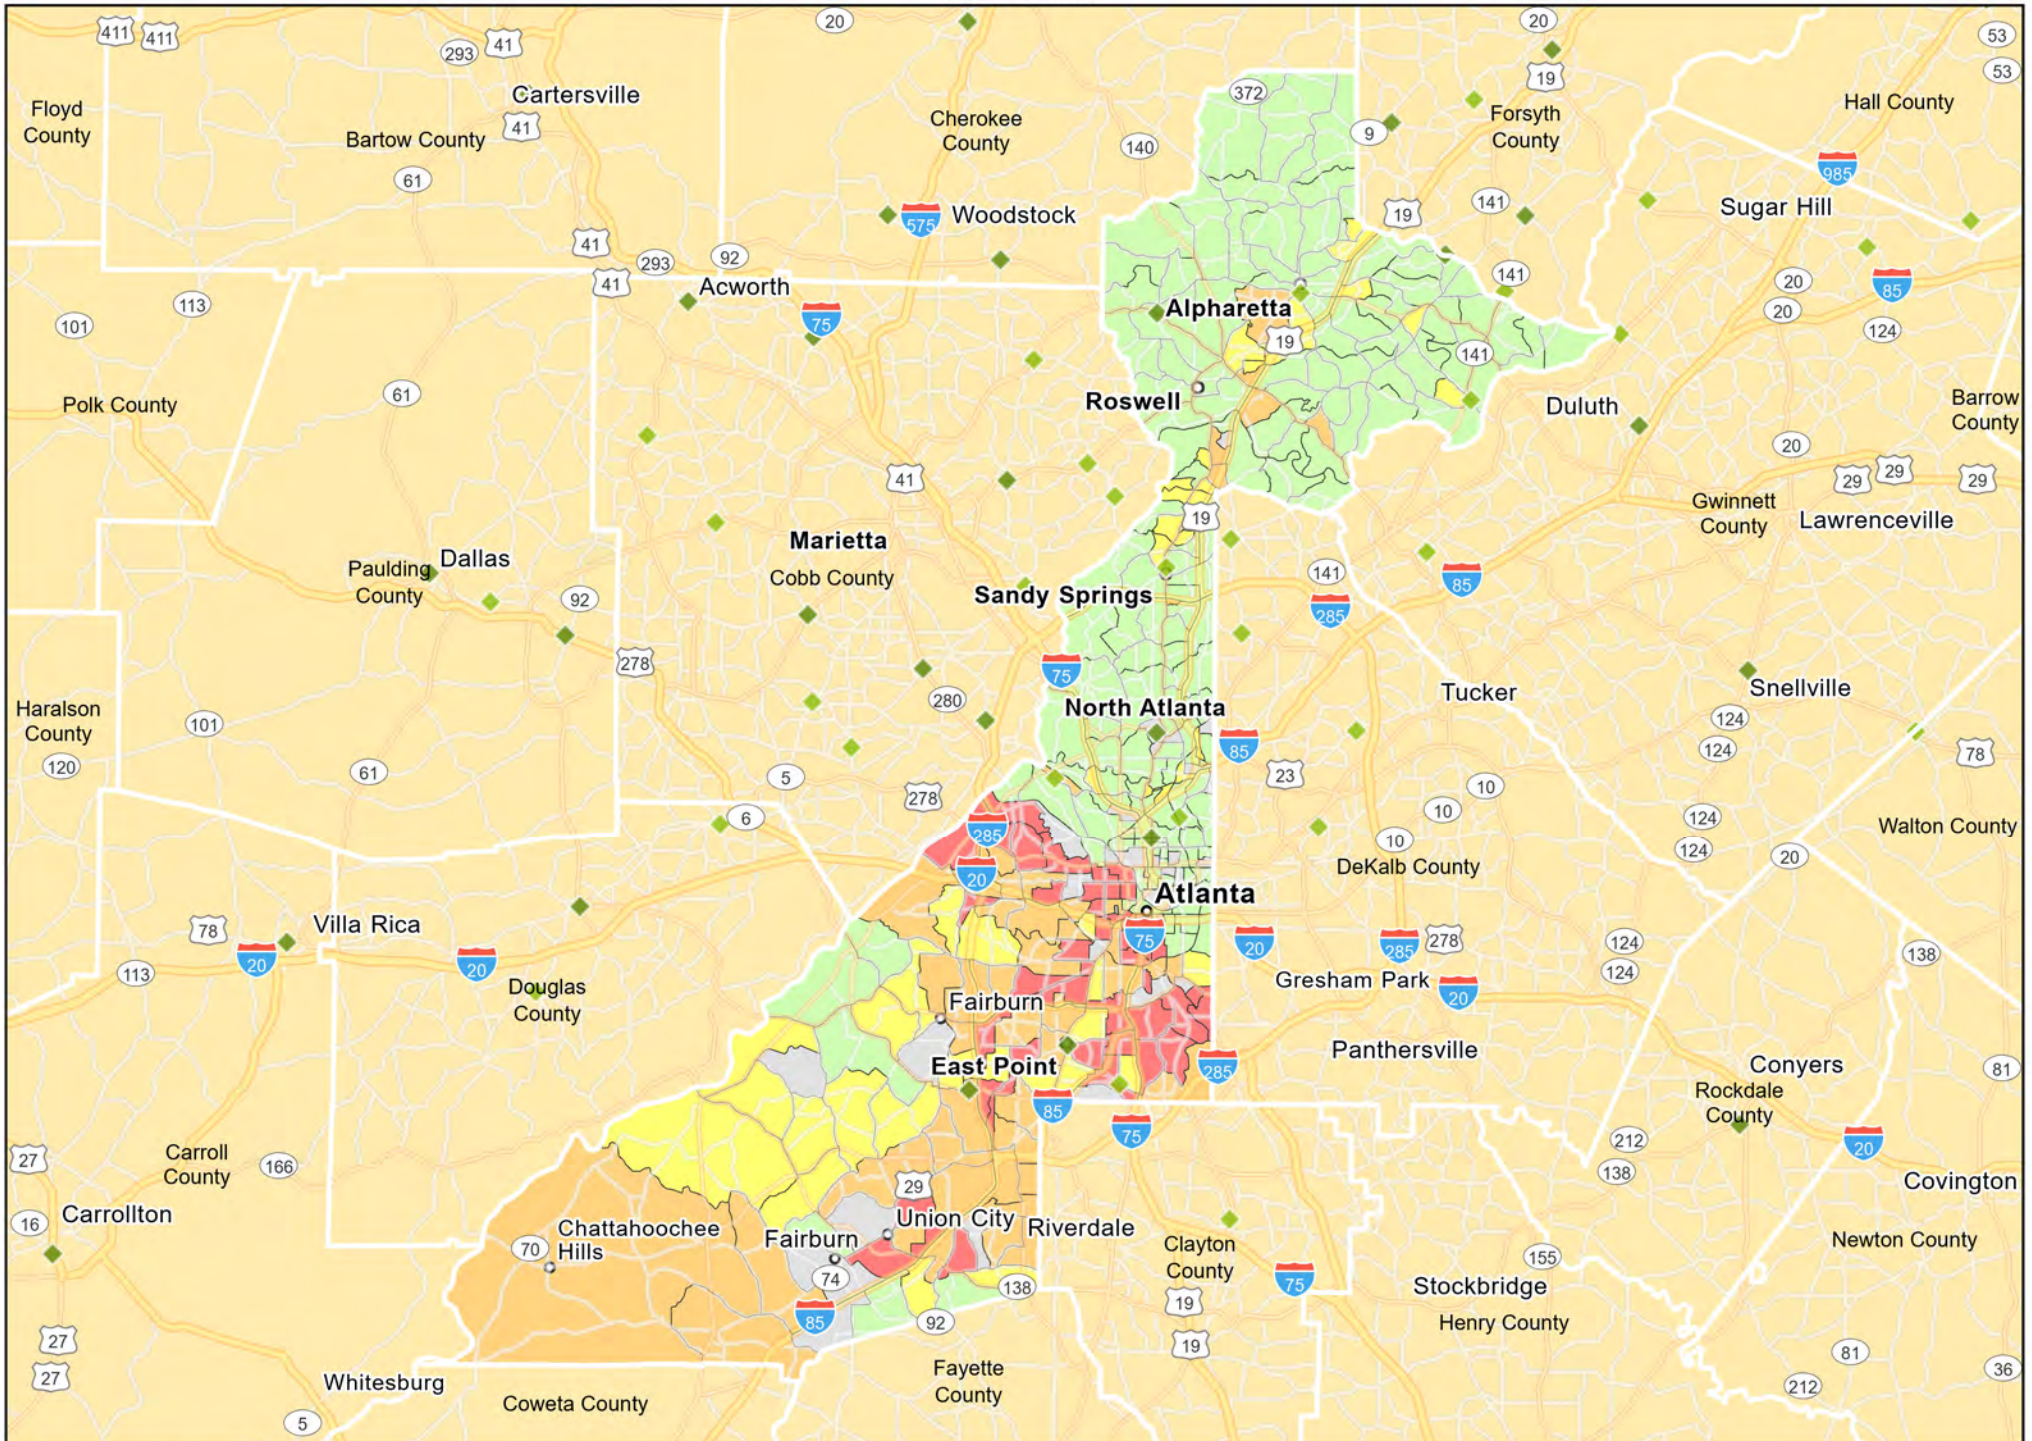

GA03 - Atlanta-Sandy Springs-Roswell

Fulton County

◆ Branches
Tract_Inc_Catg
Moderate
Upper
Low
Middle
Income Unknown