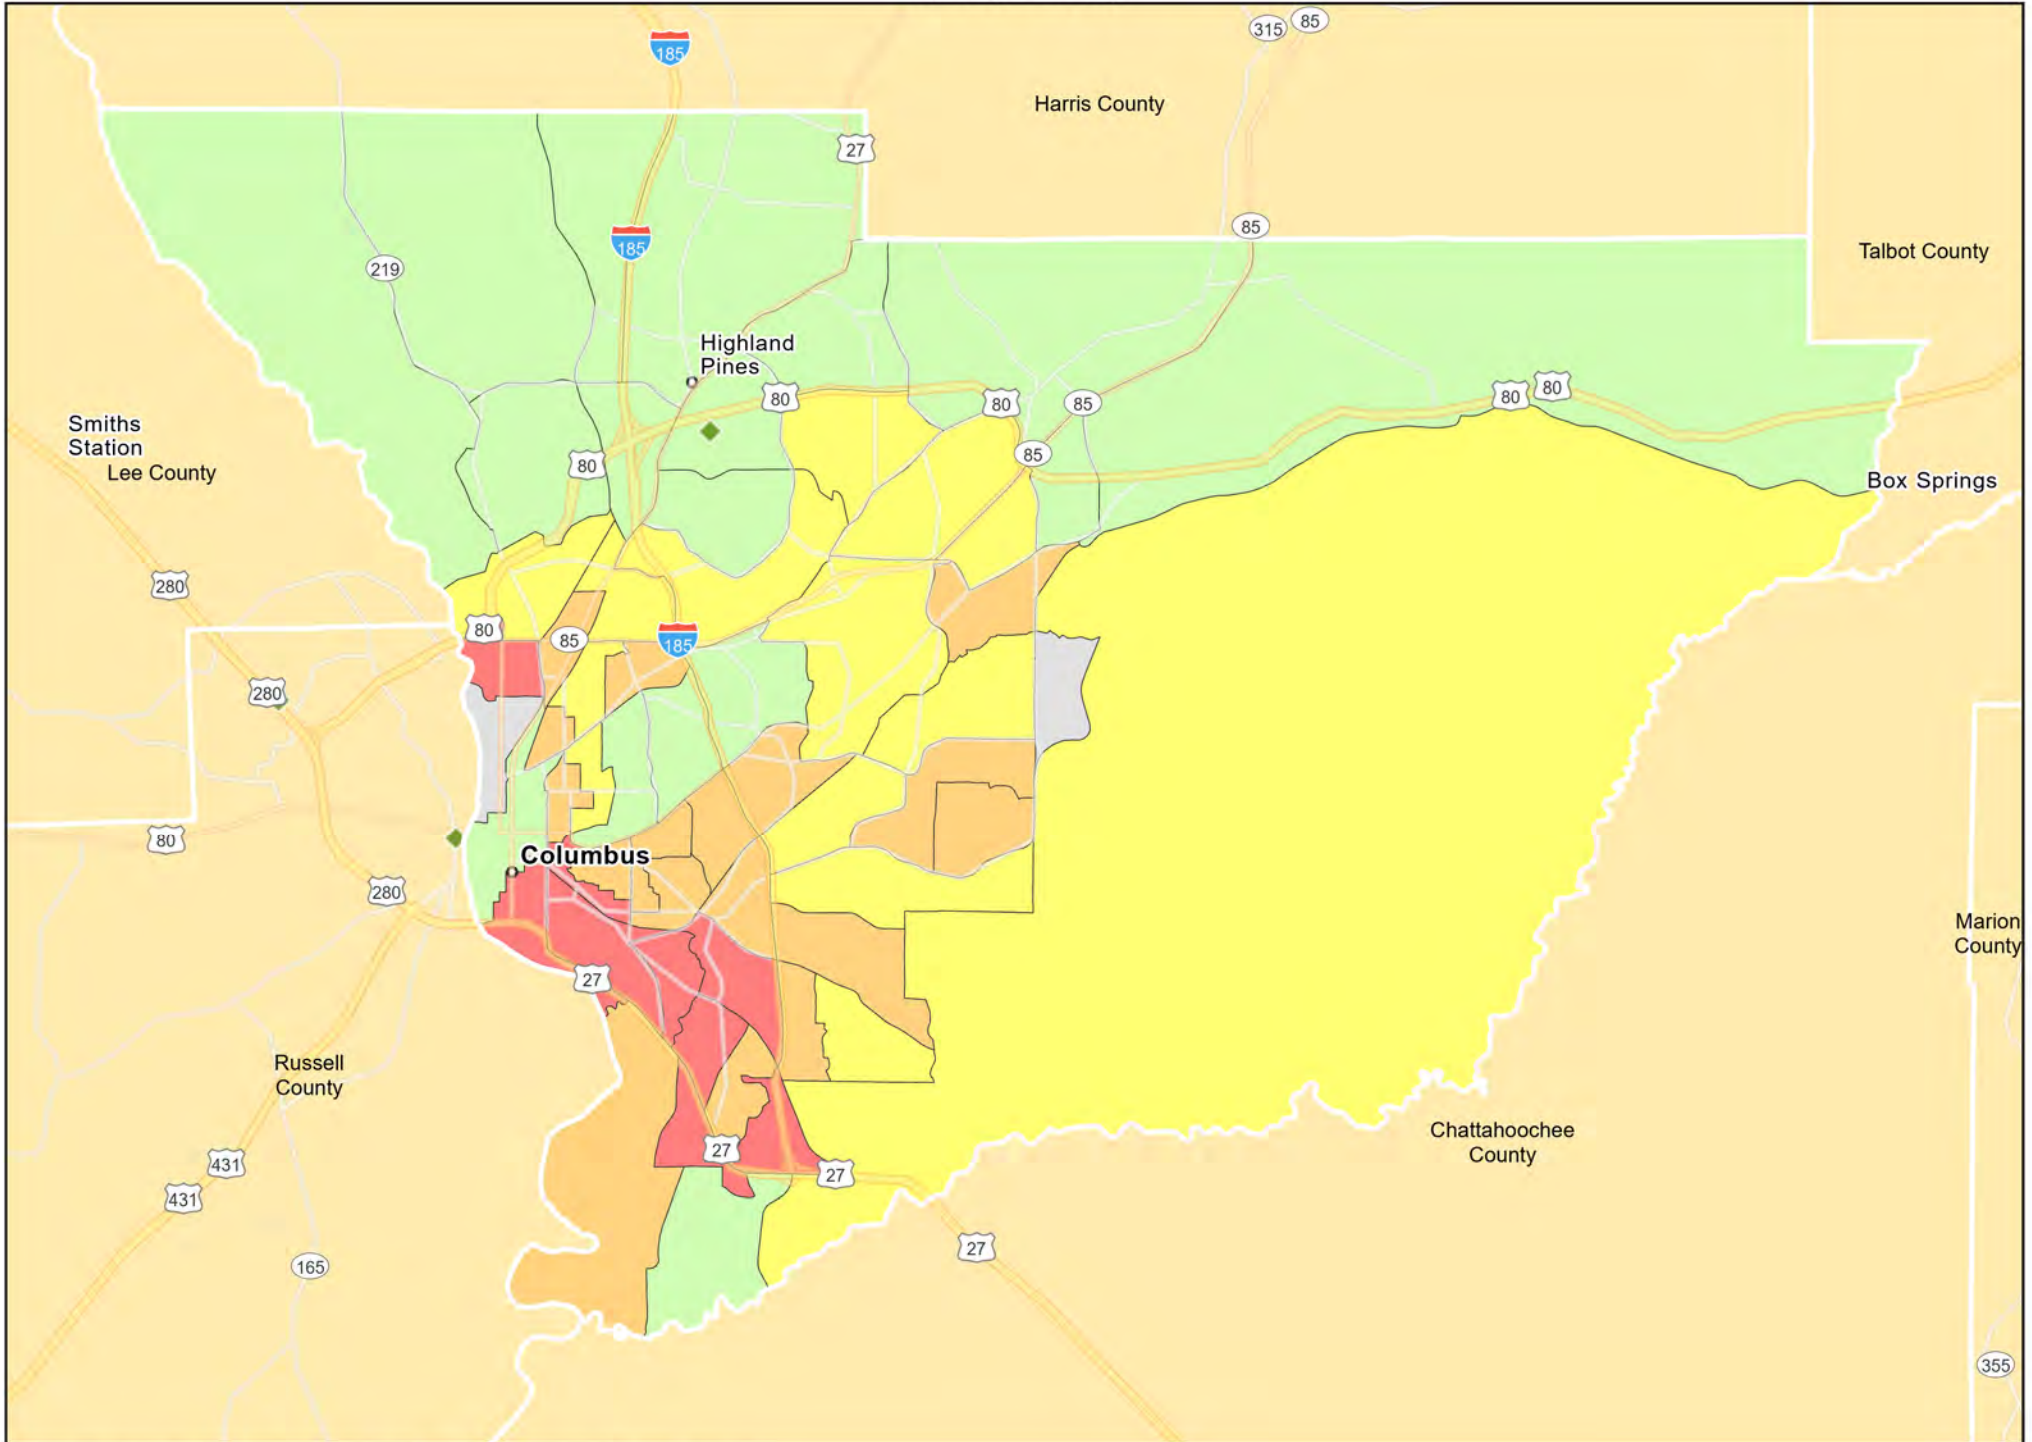

GA05 - Columbus (GA-AL)
Muscookee County

- Branches
- Tract_Inc_Catg
- Moderate
- Upper
- Low
- Middle
- Income Unknown