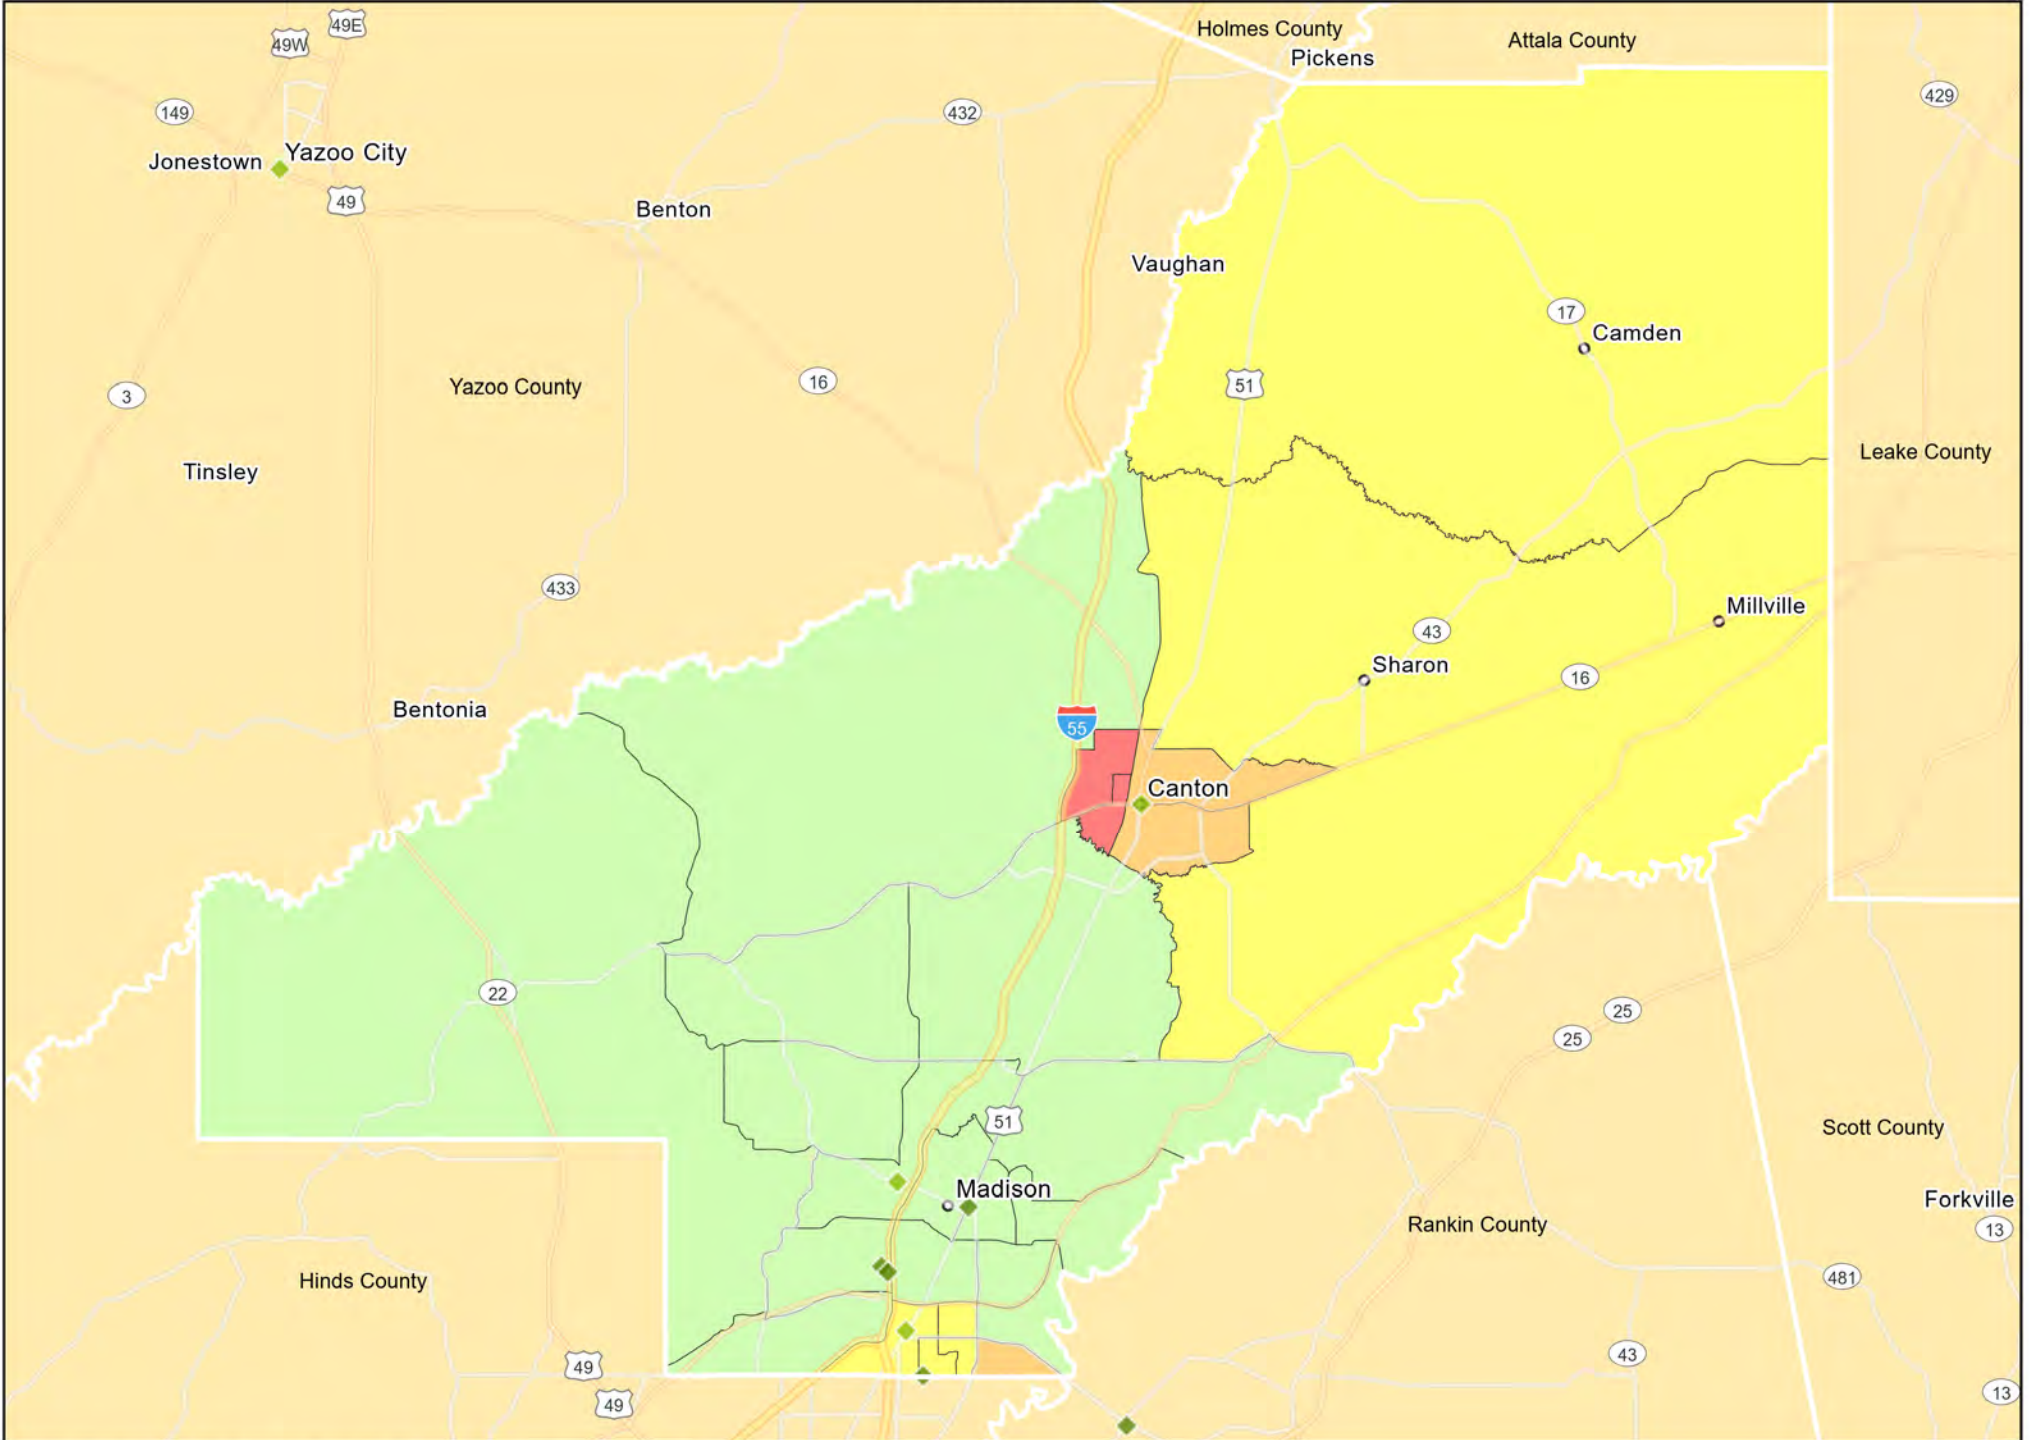

MS03 - Jackson
Madison County