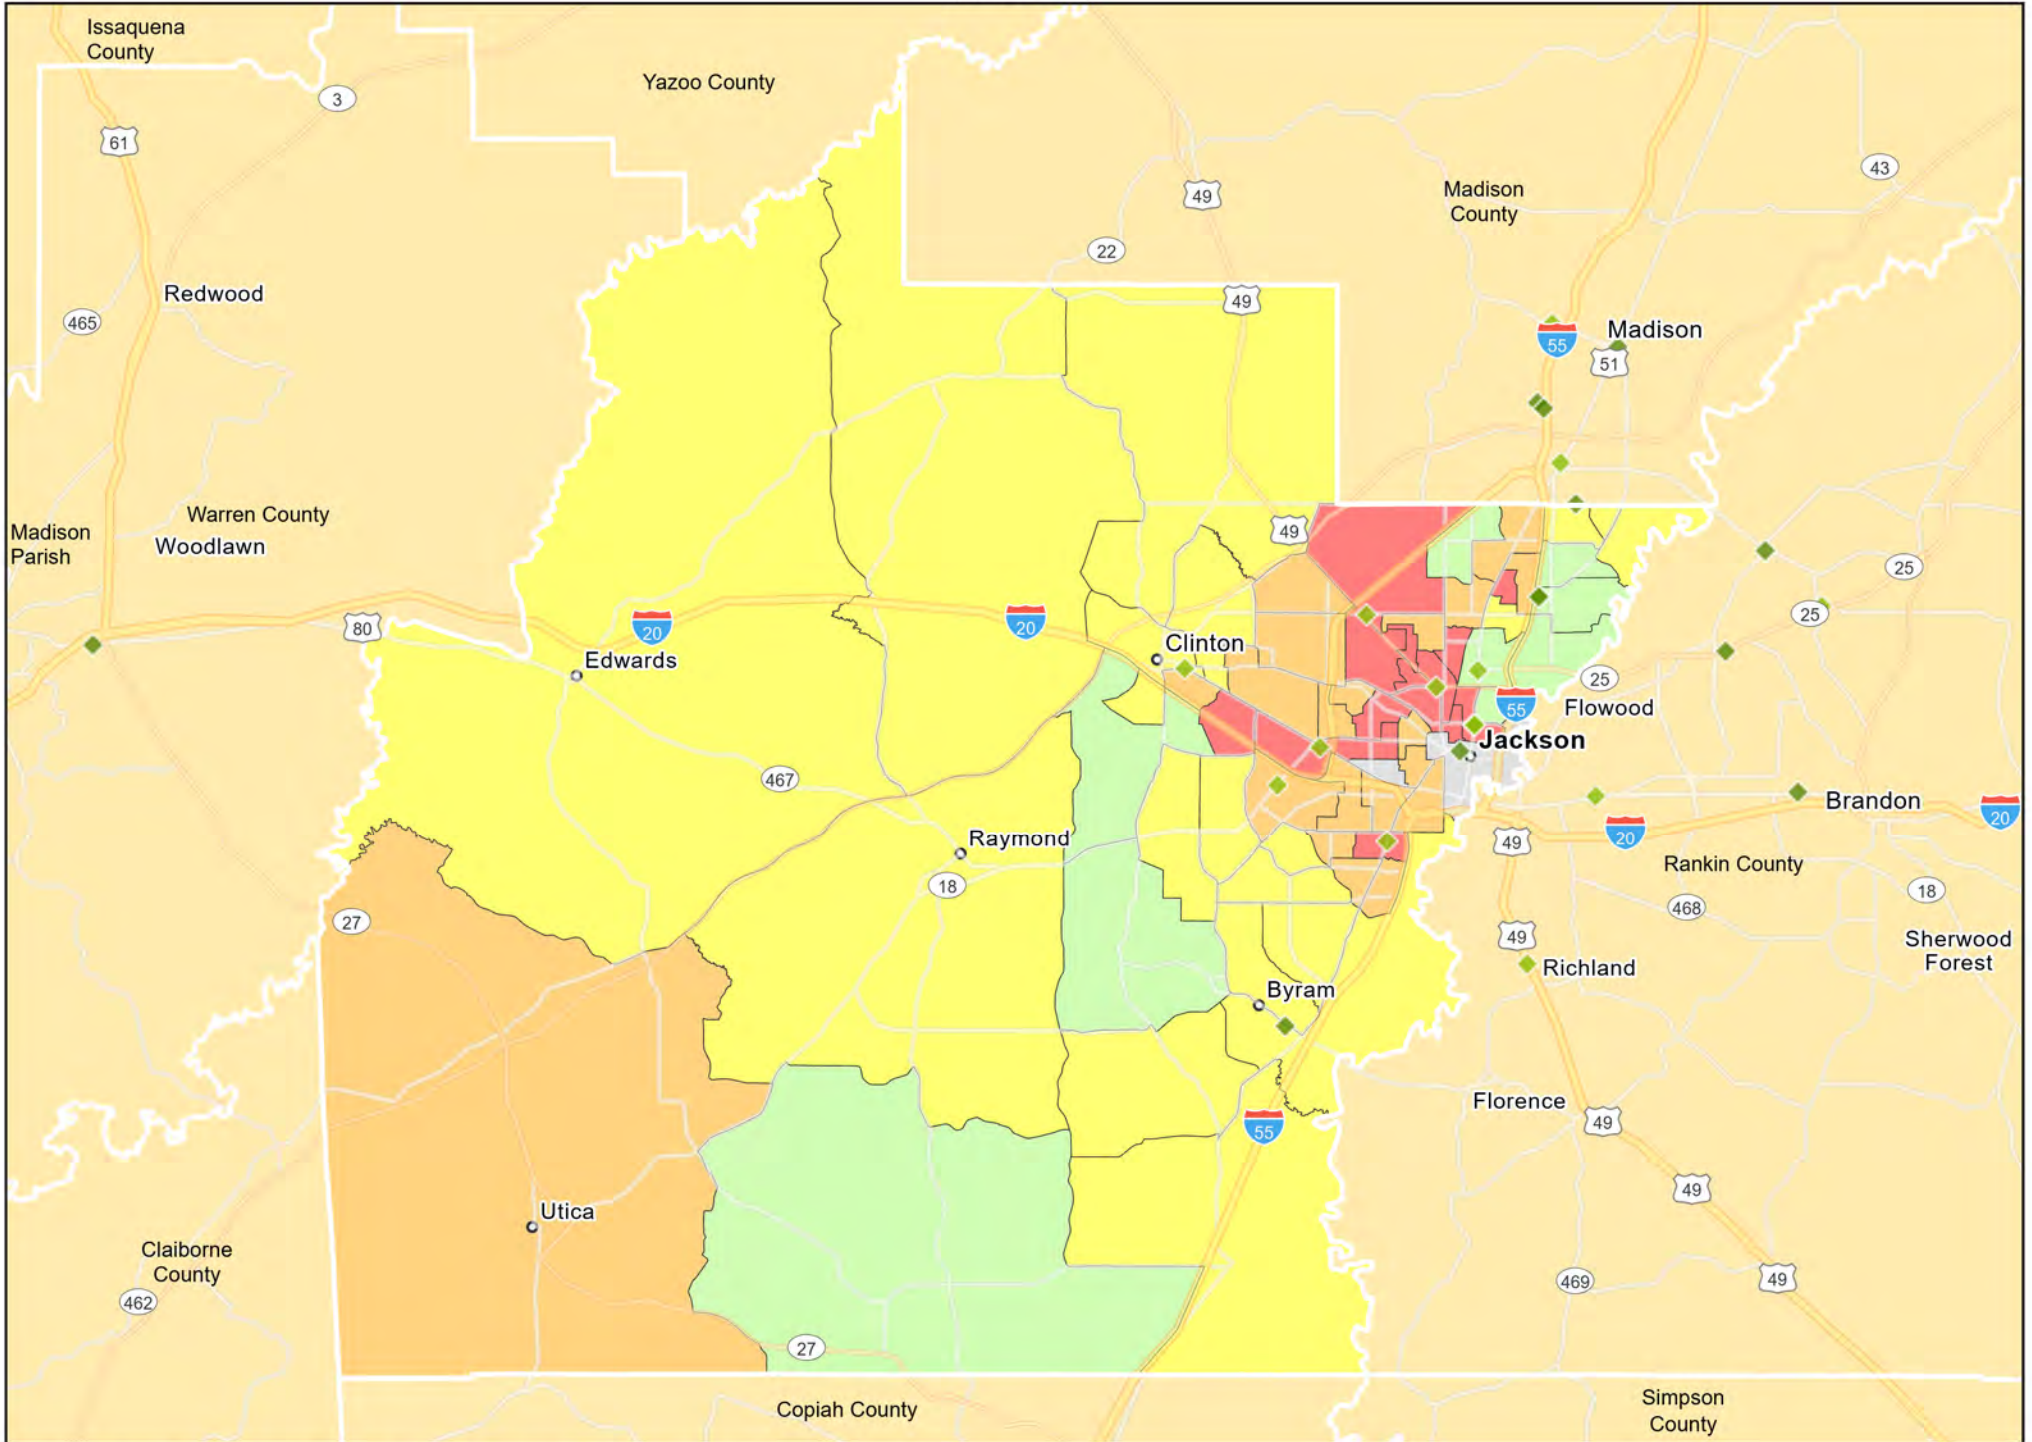

MS03 - Jackson
Hinds County