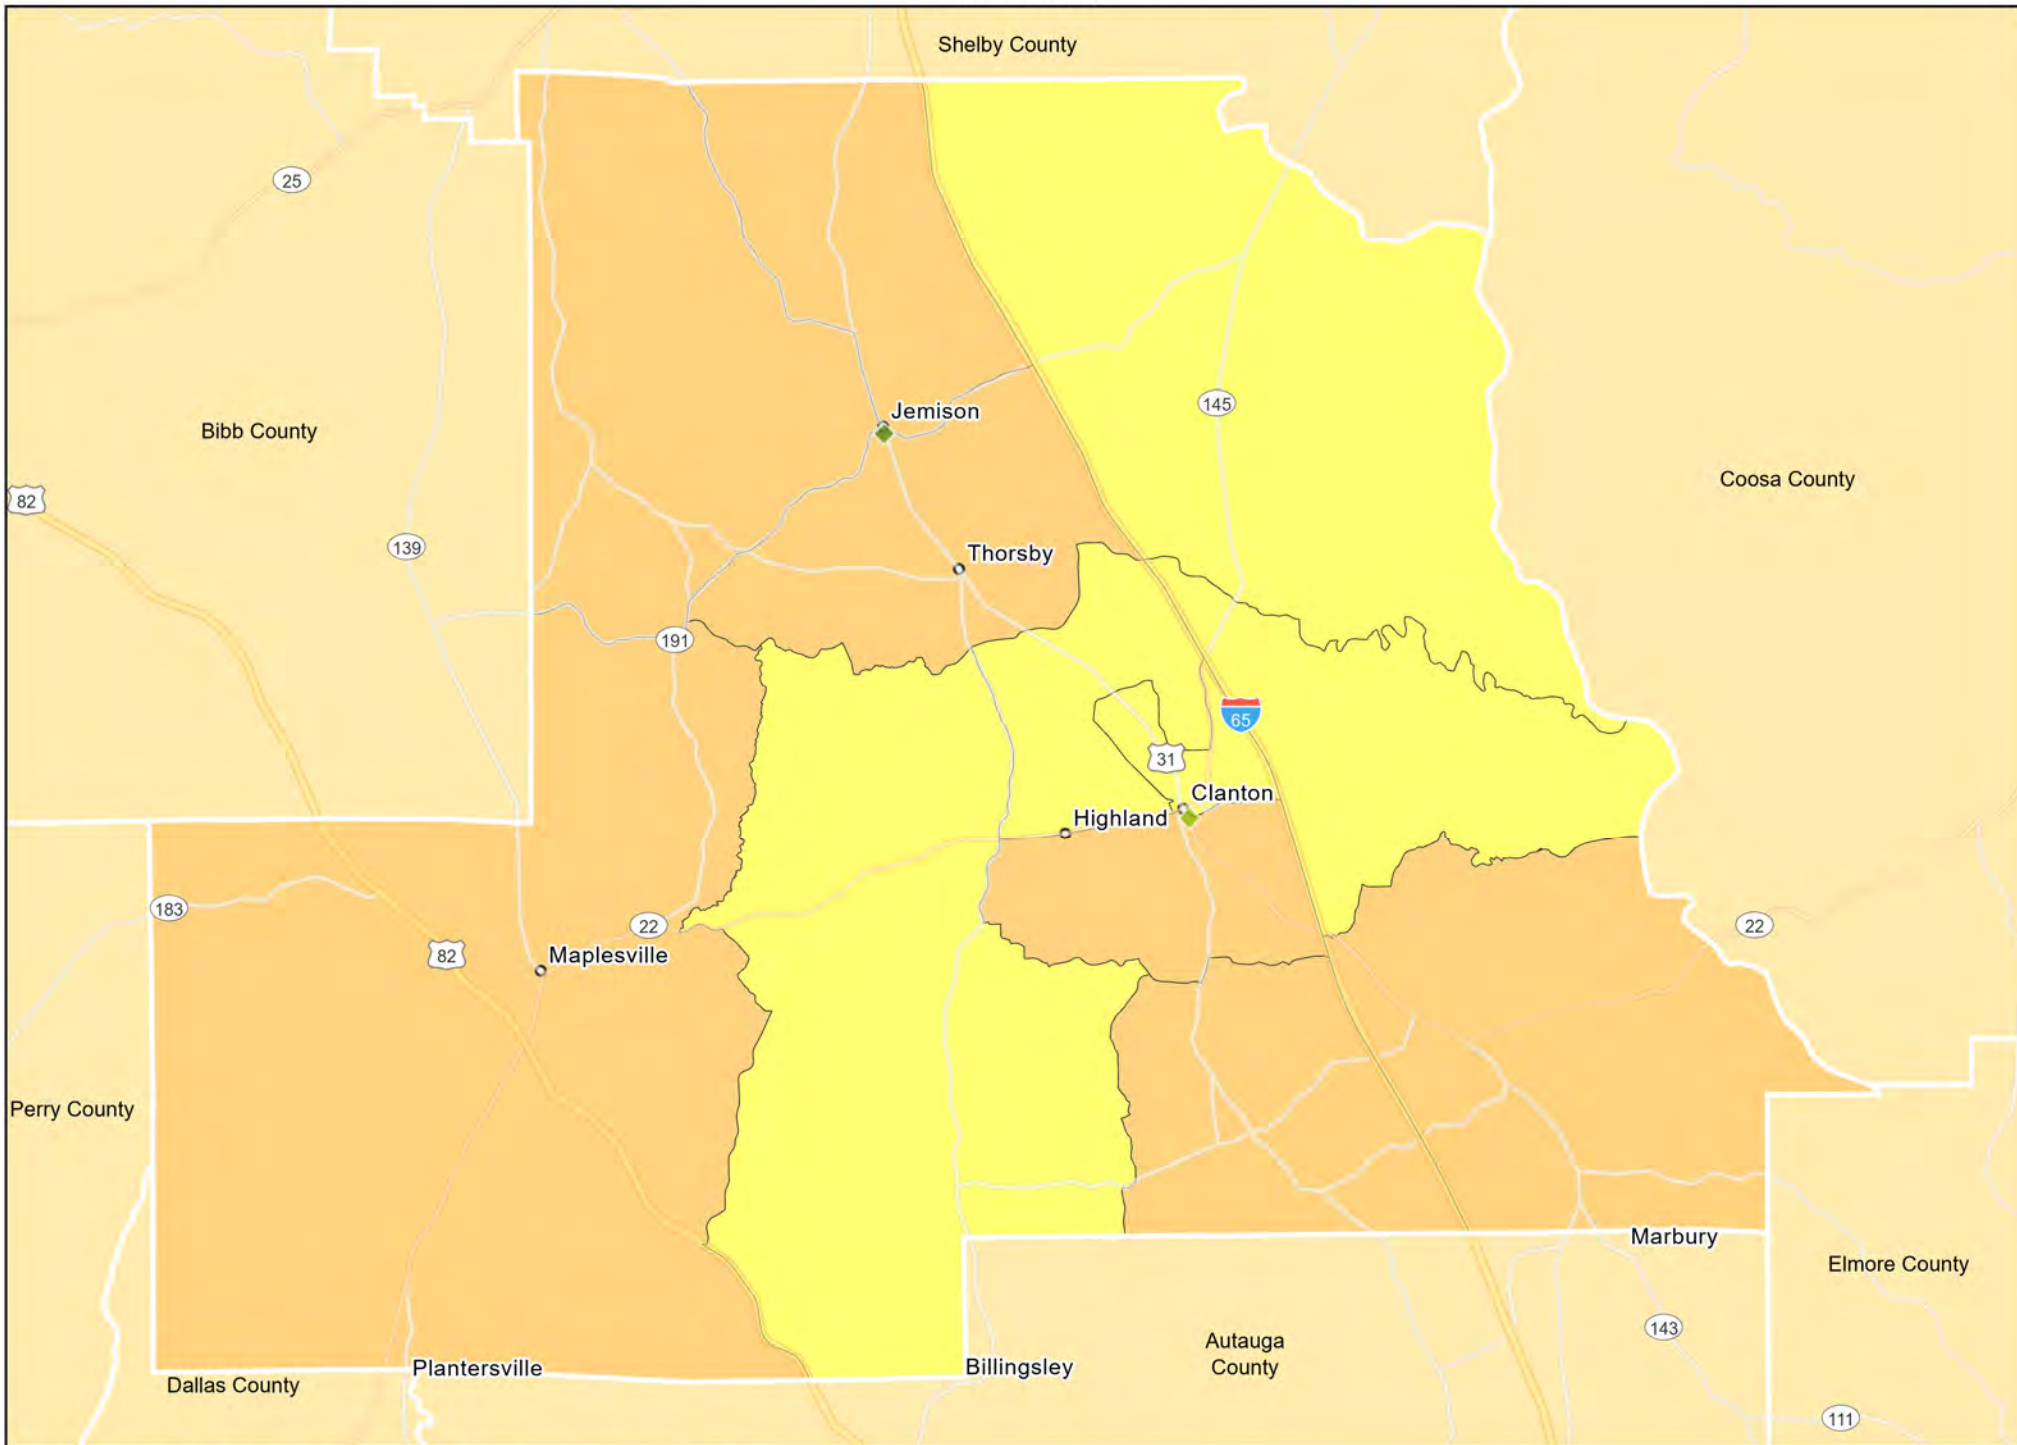

AL03 - Birmingham-Hoover
Chilton County