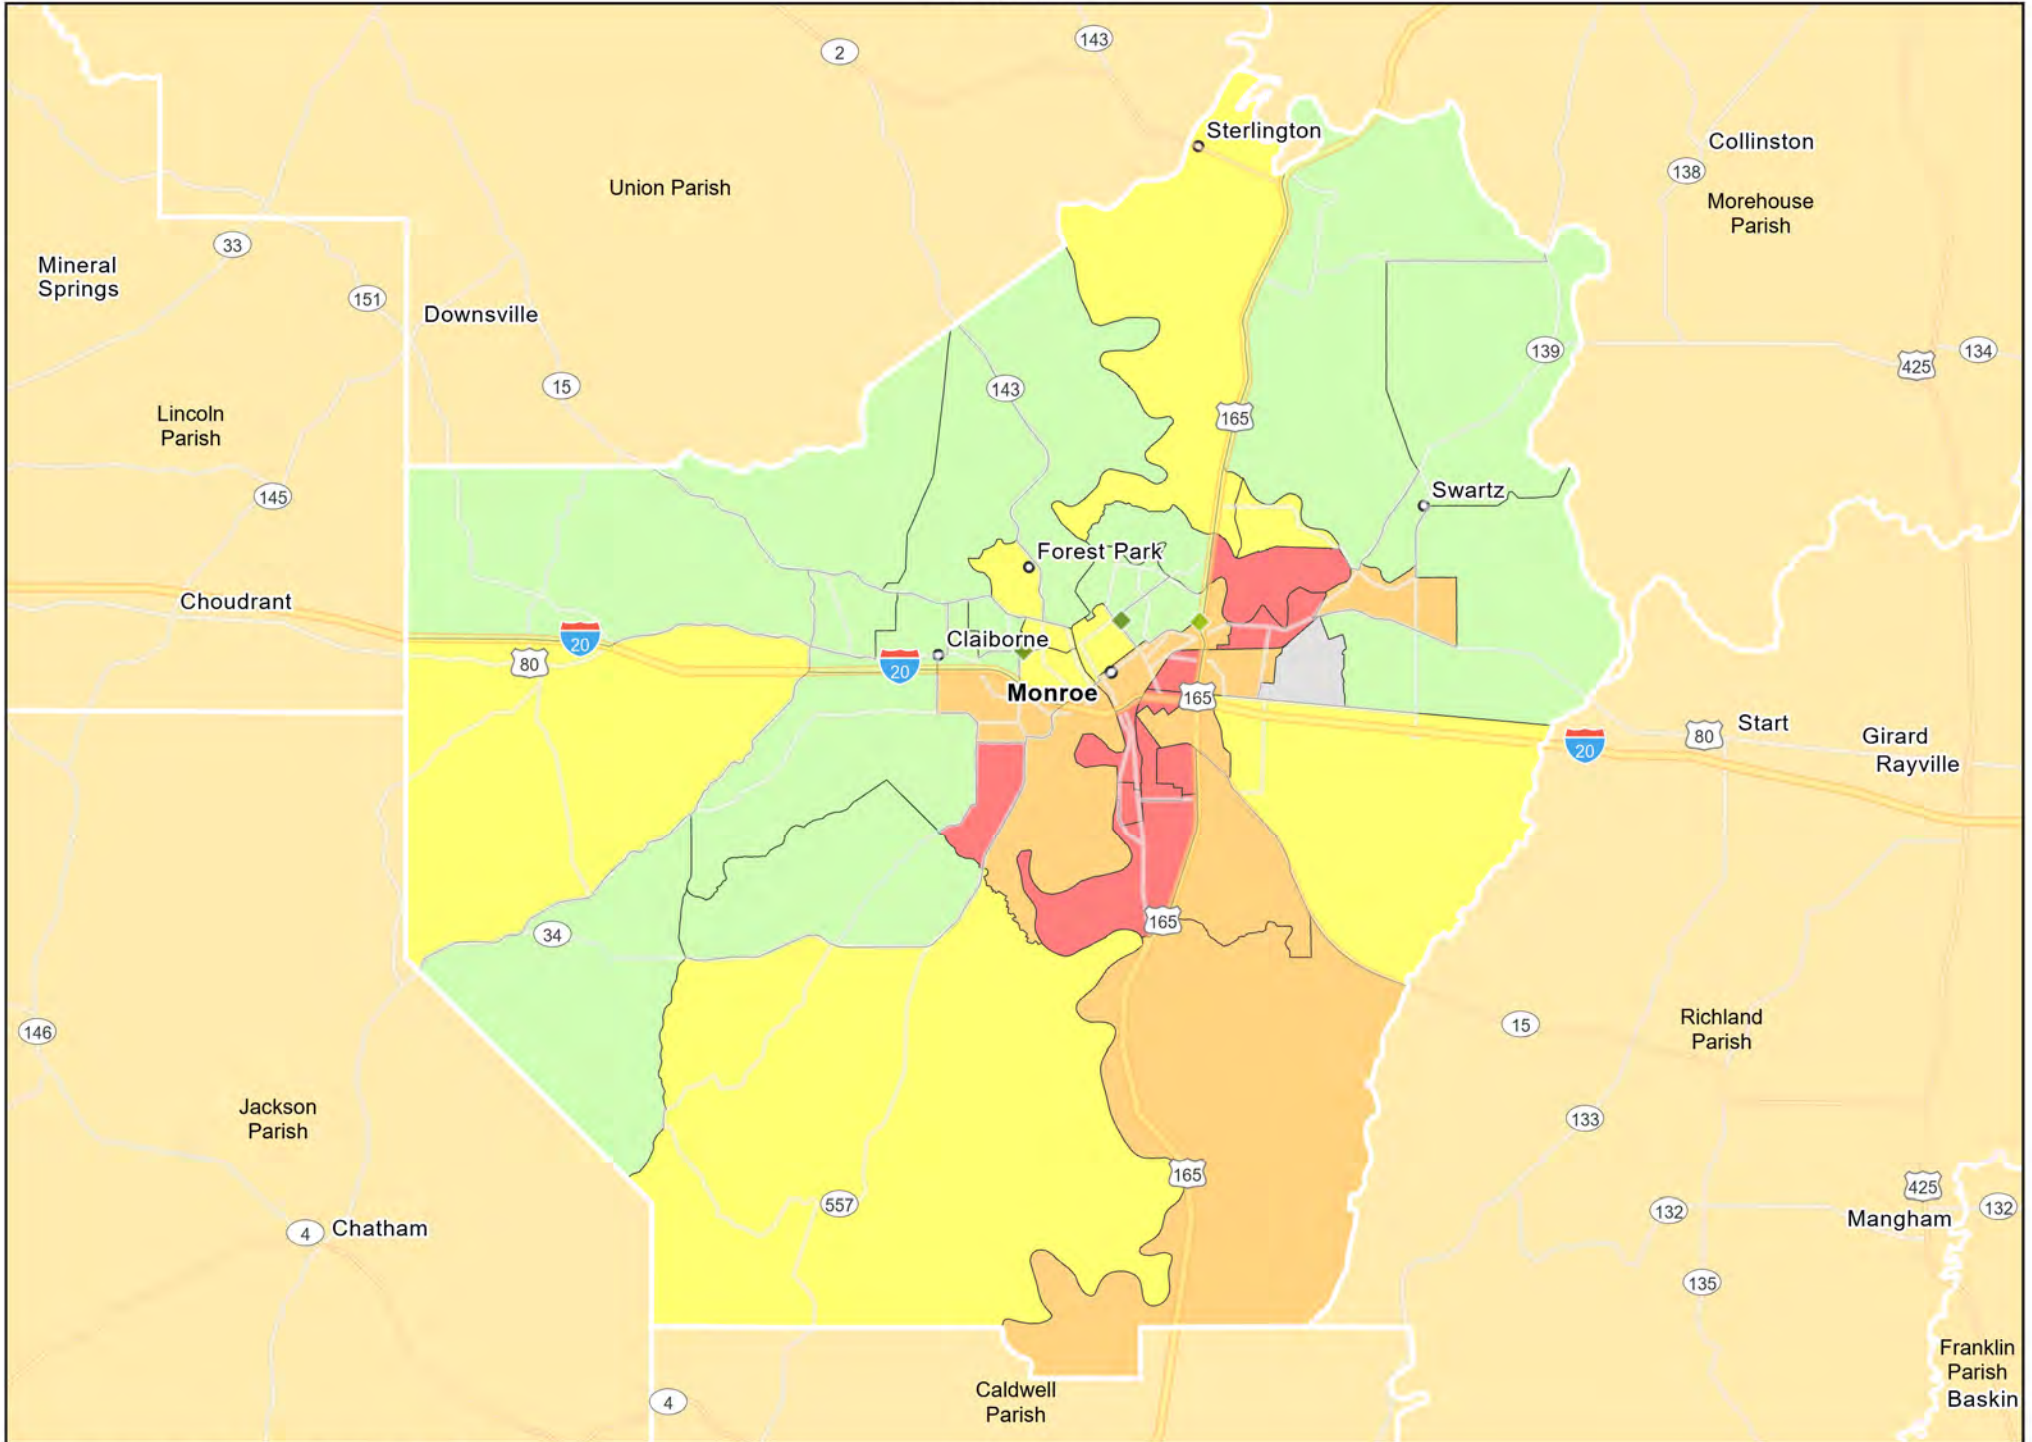

LA05 - Monroe
Ouachita Parish