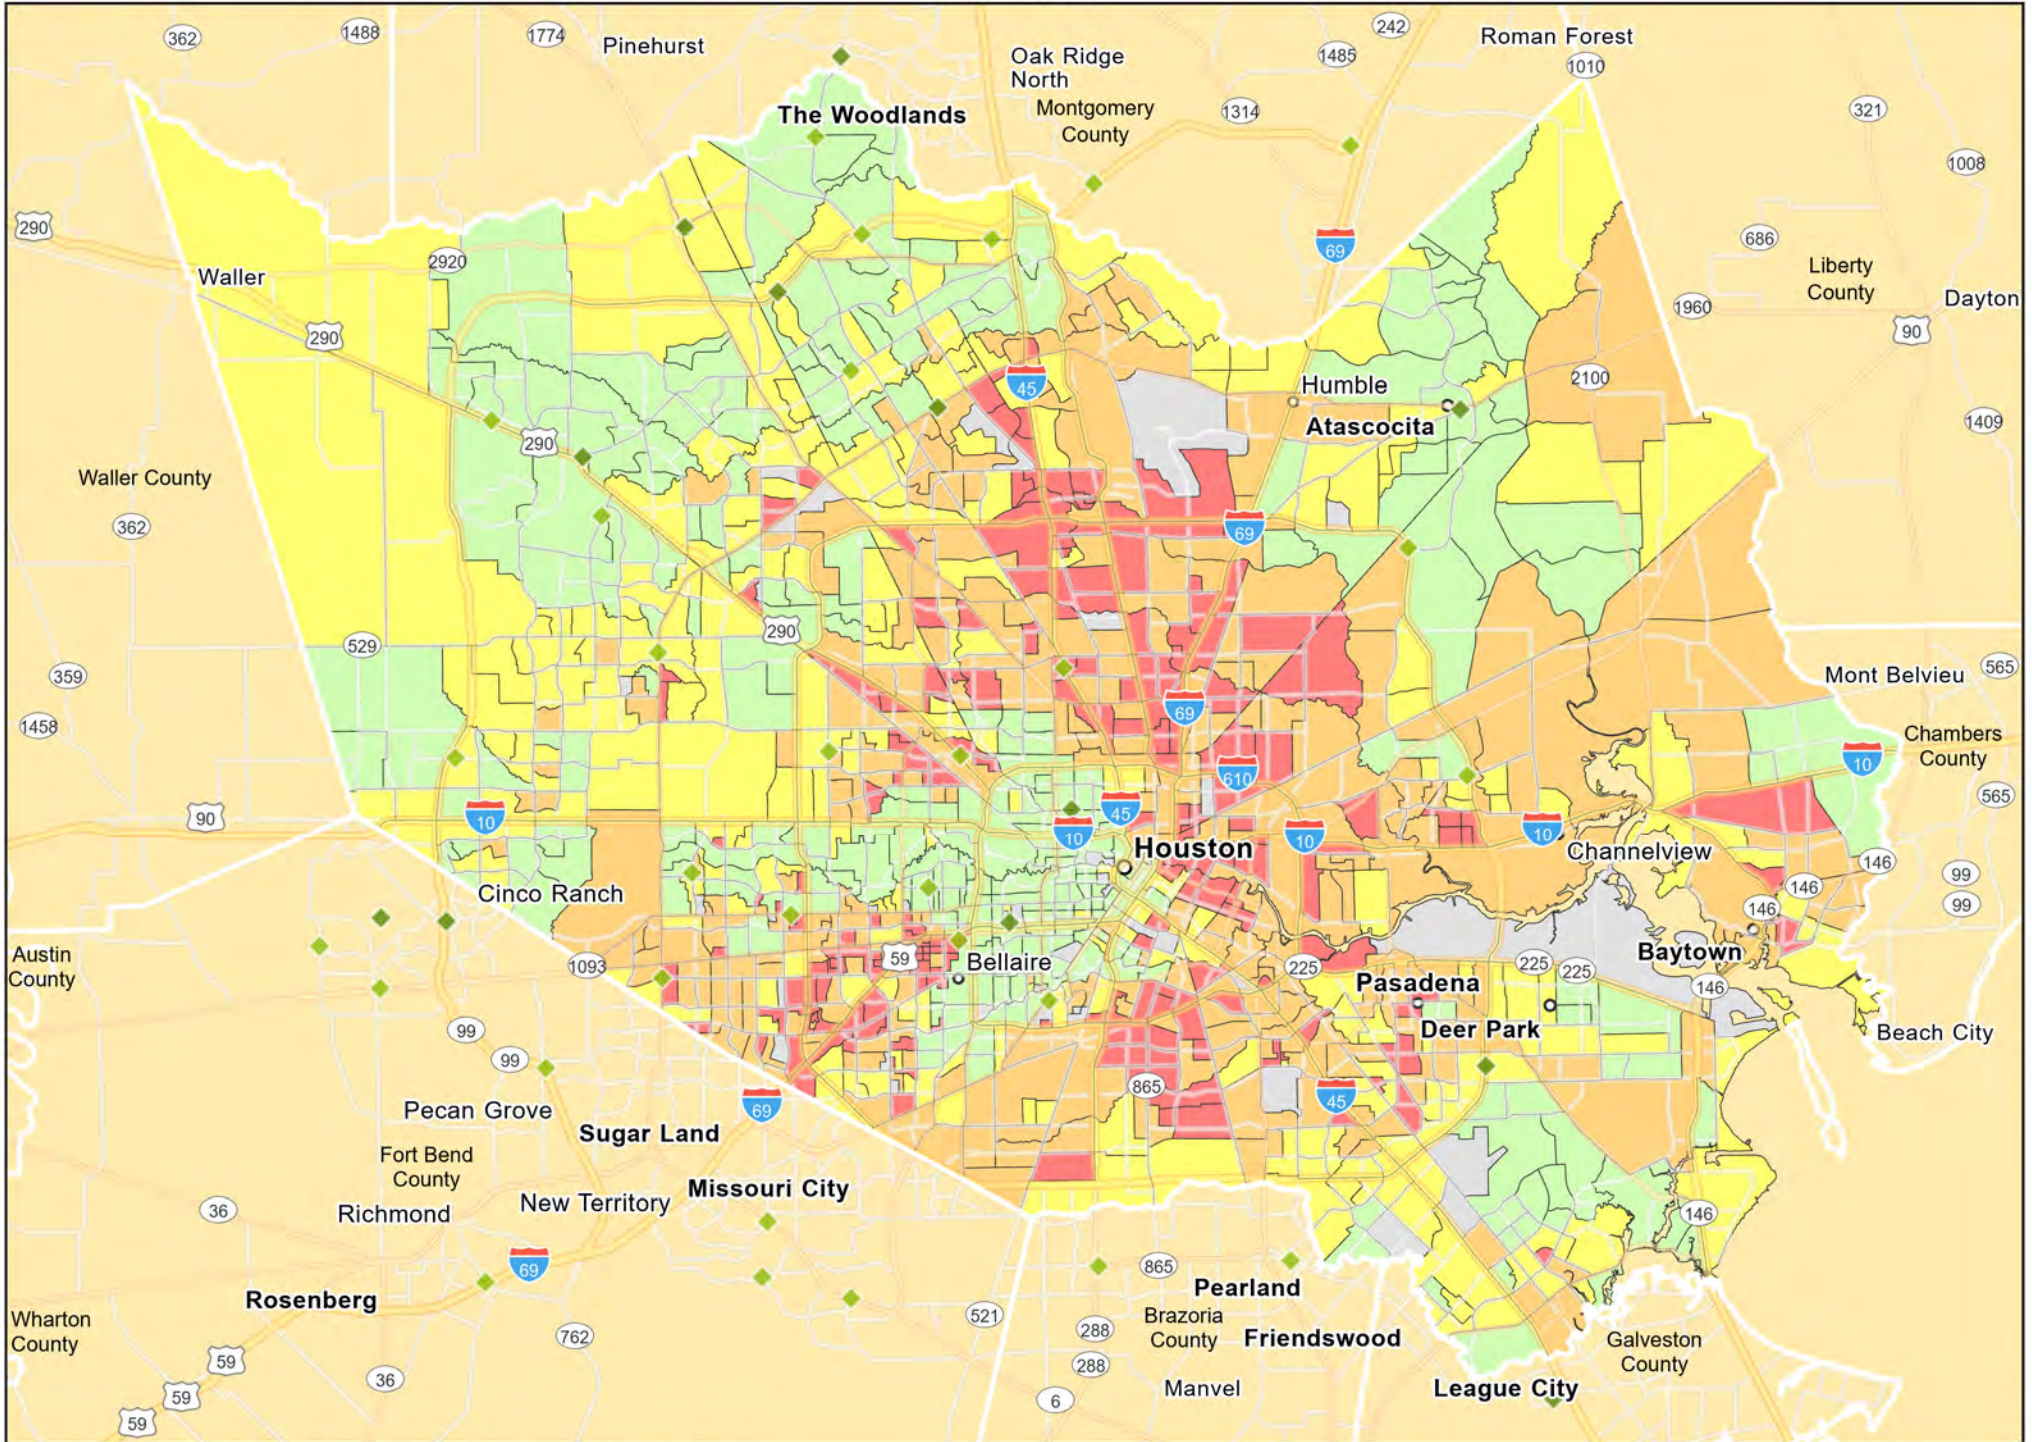

TX04 - Houston-The Woodlands-Sugar Land, TX
Harris County

- Branches
- Tract_Inc_Catg
- Low
- Moderate
- Middle
- Upper
- Income Unknown