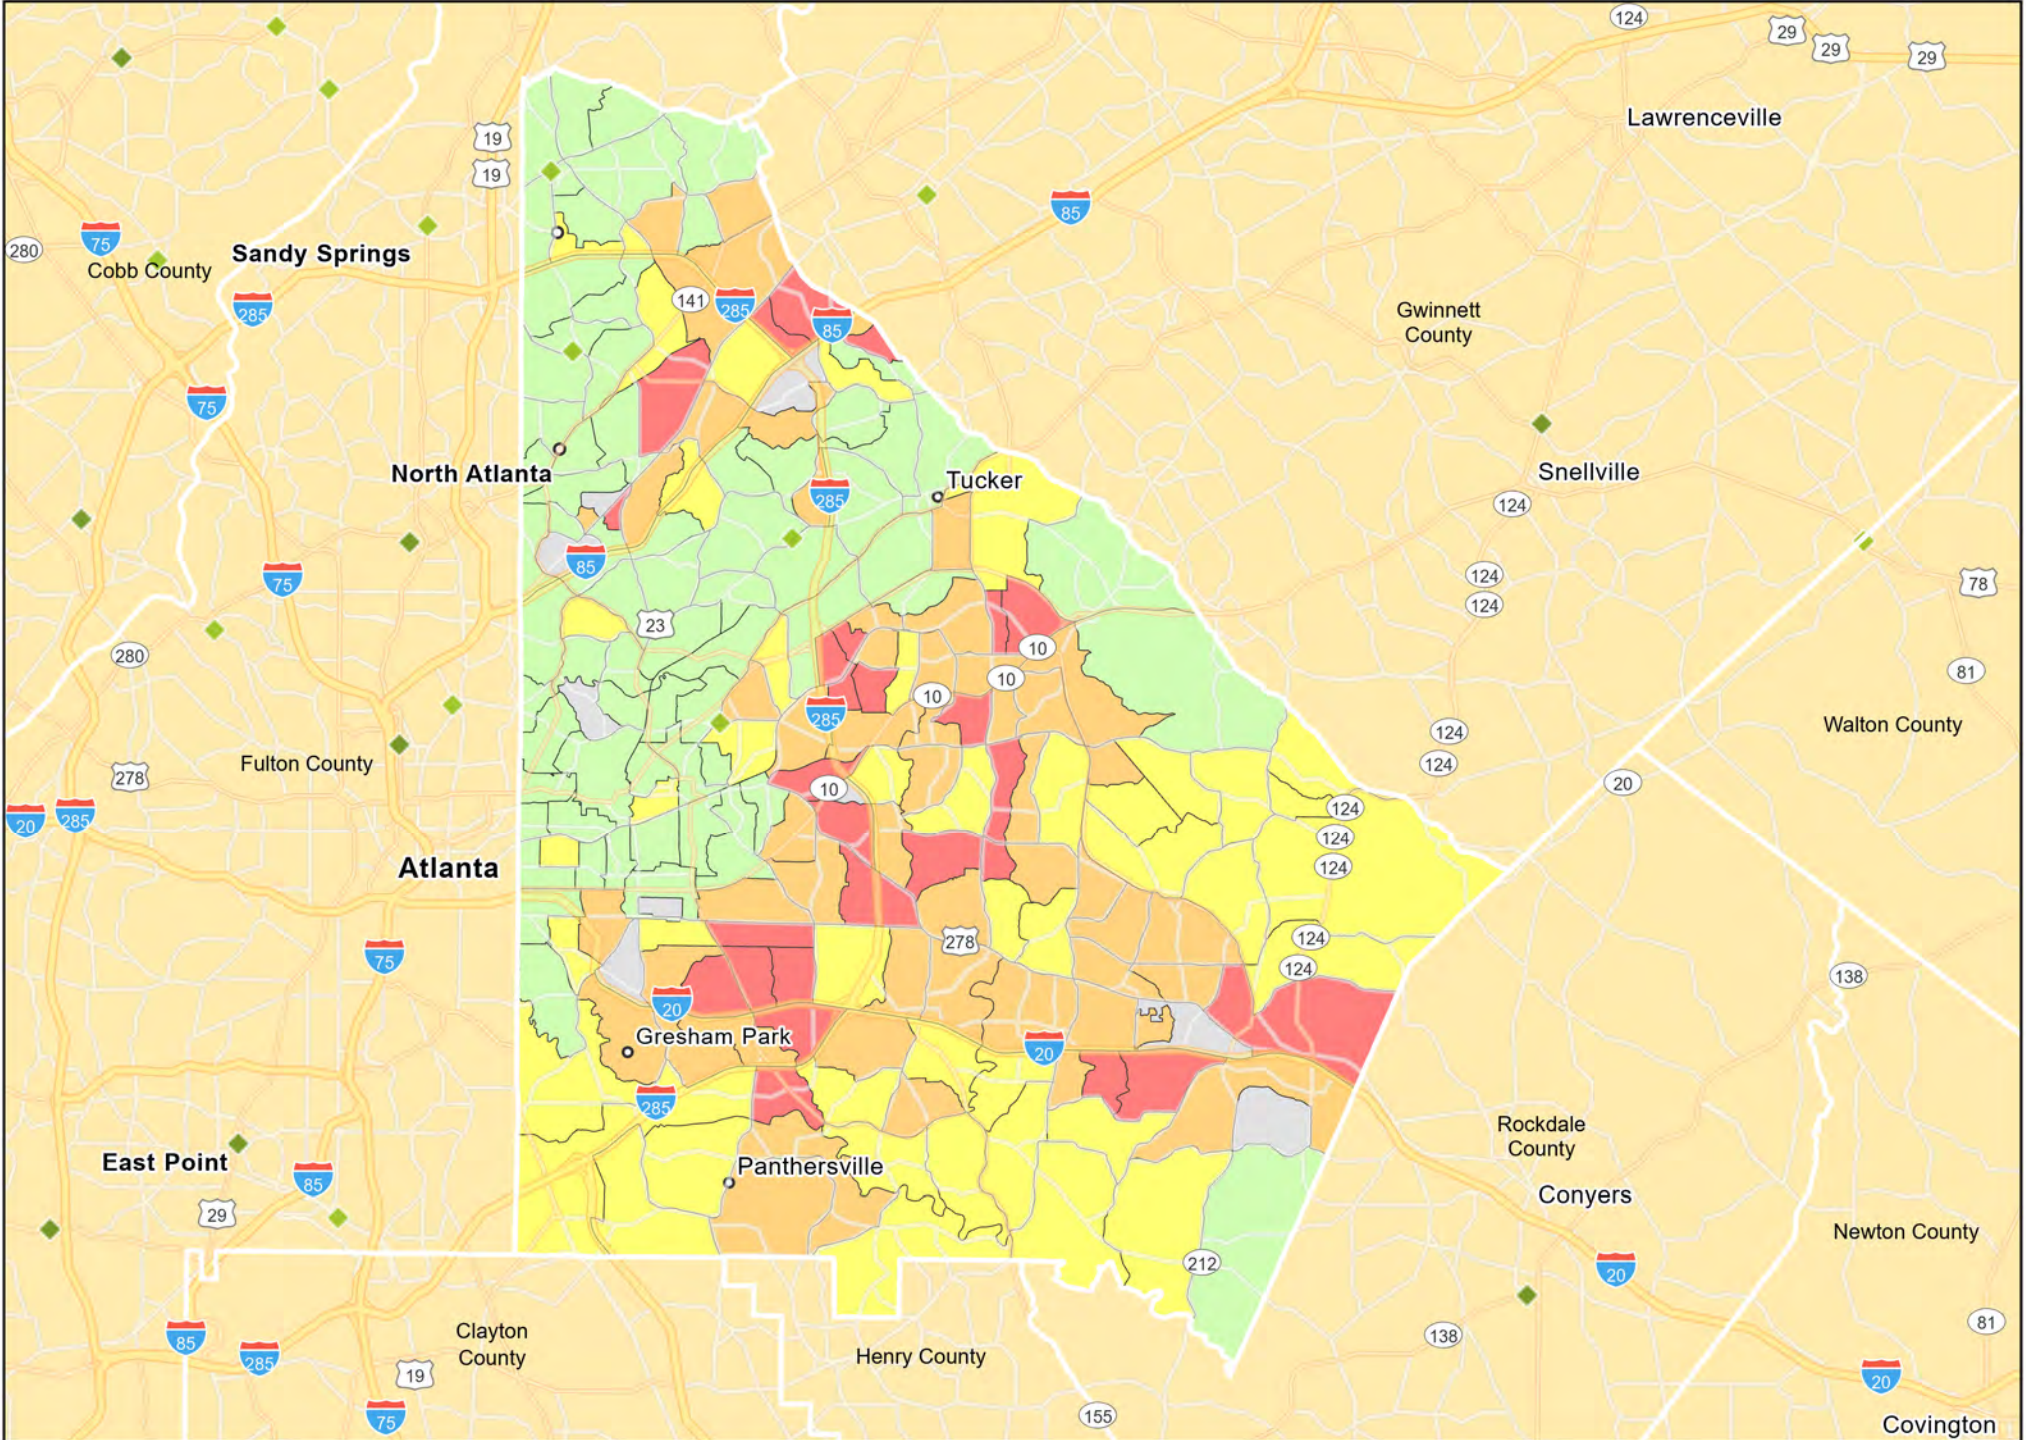

GA03 - Atlanta-Sandy Springs-Roswell
Coweta County

GA03 - Atlanta-Sandy Springs-Roswell
Dawson County

- Branches
- Tract_Inc_Catg
 - Low
 - Moderate
 - Middle
 - Upper
 - Income Unknown

GA03 - Atlanta-Sandy Springs-Roswell
DeKalb County