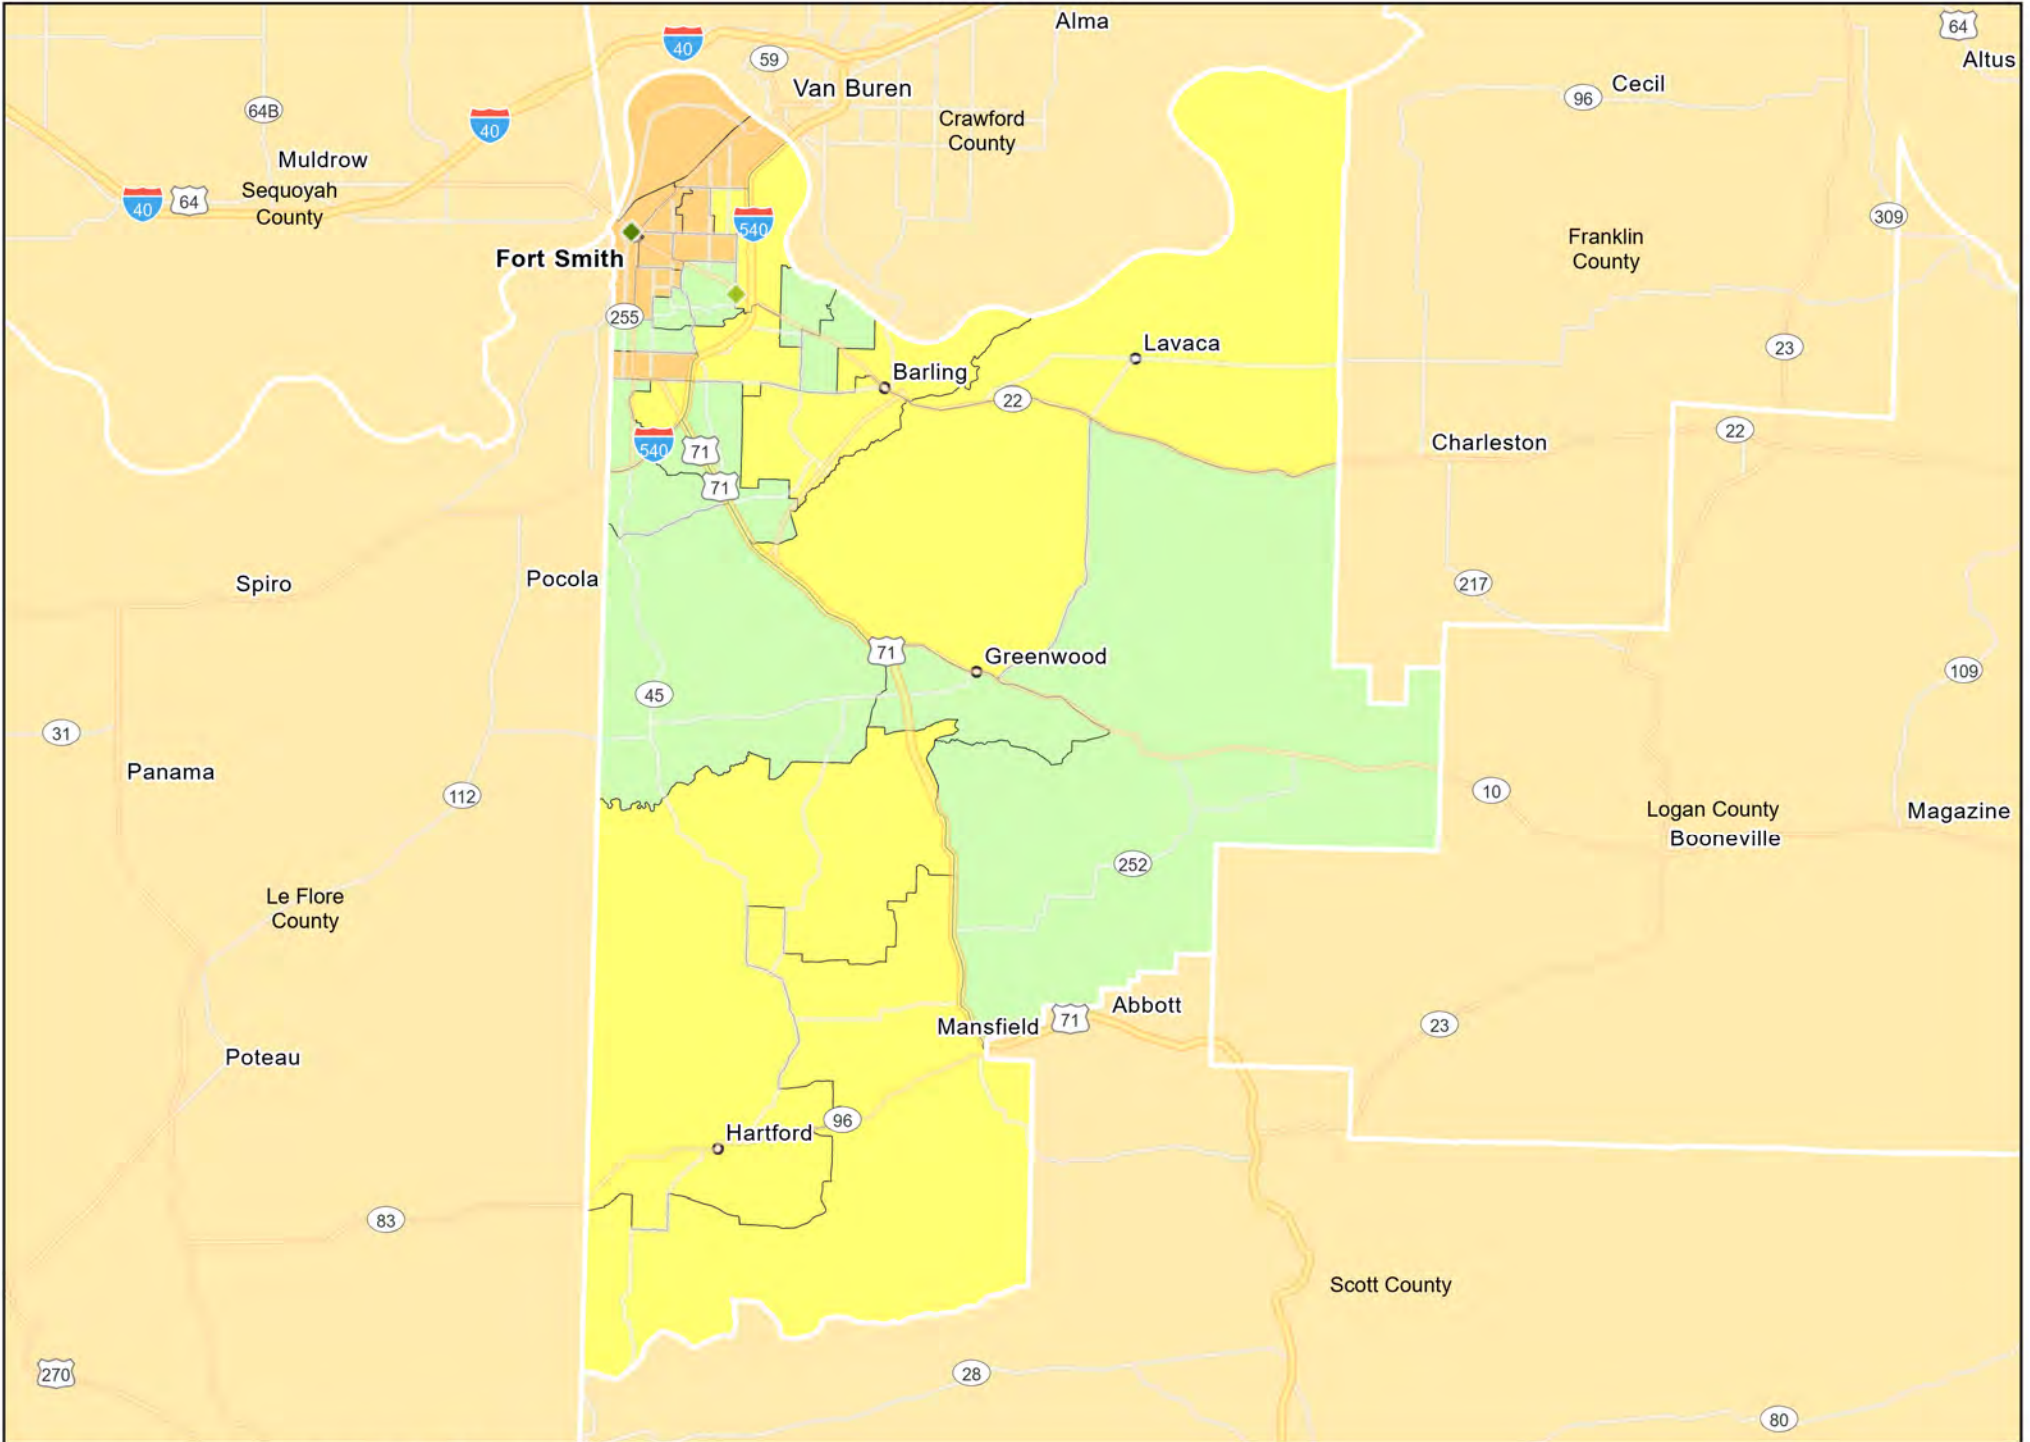

AR02 - Fort Smith (AR-OK)
Sebastian County