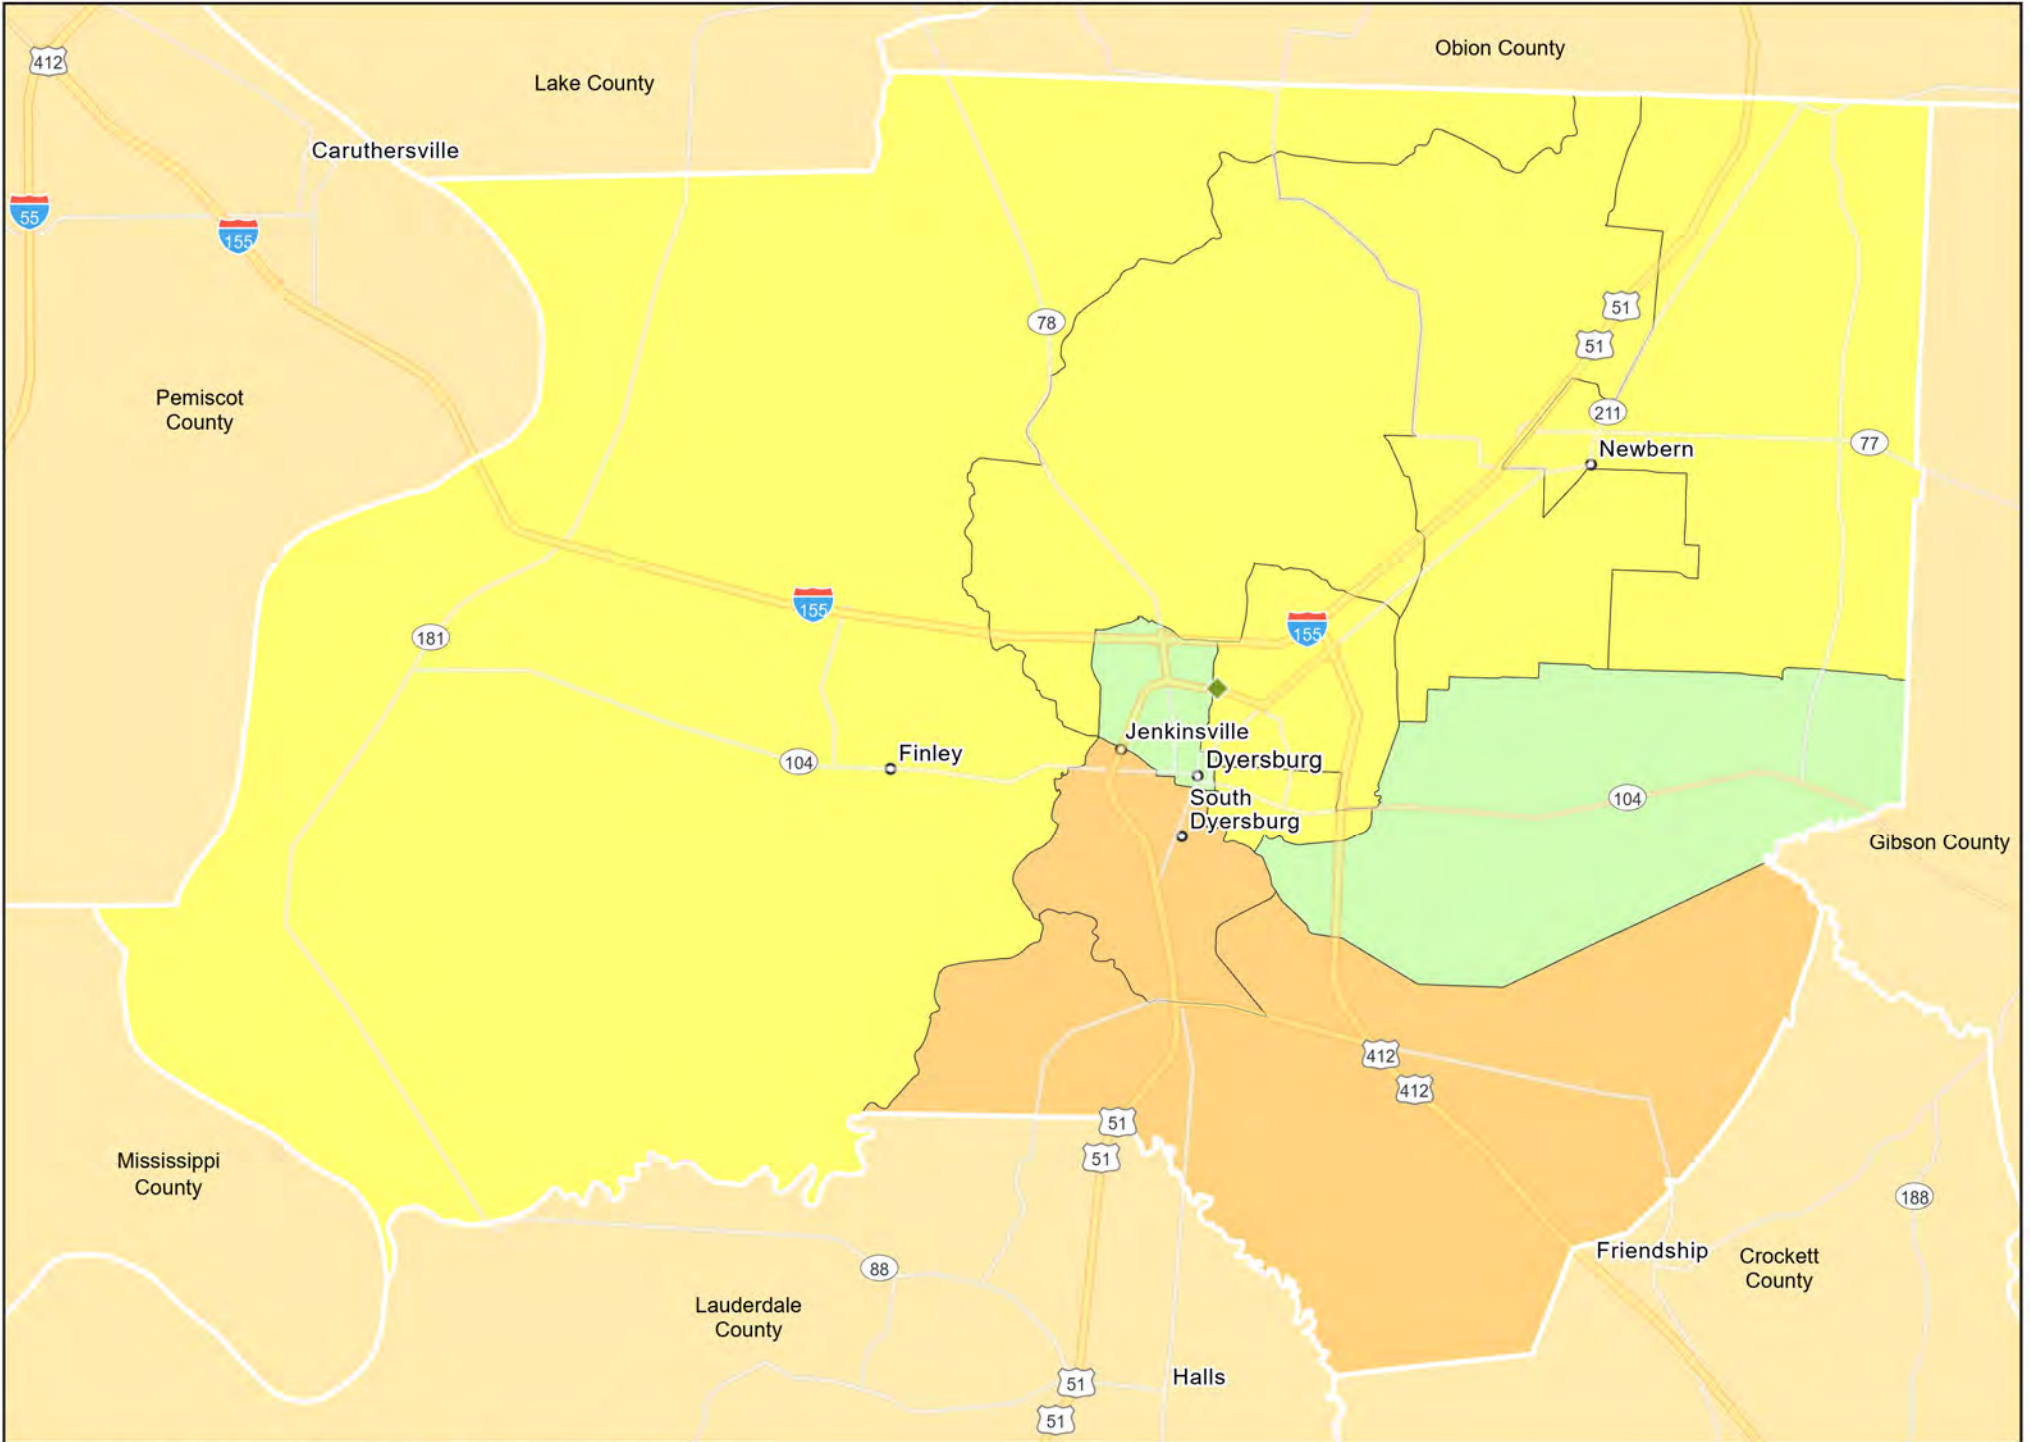

TN13 - Western Tennessee
Dyer County