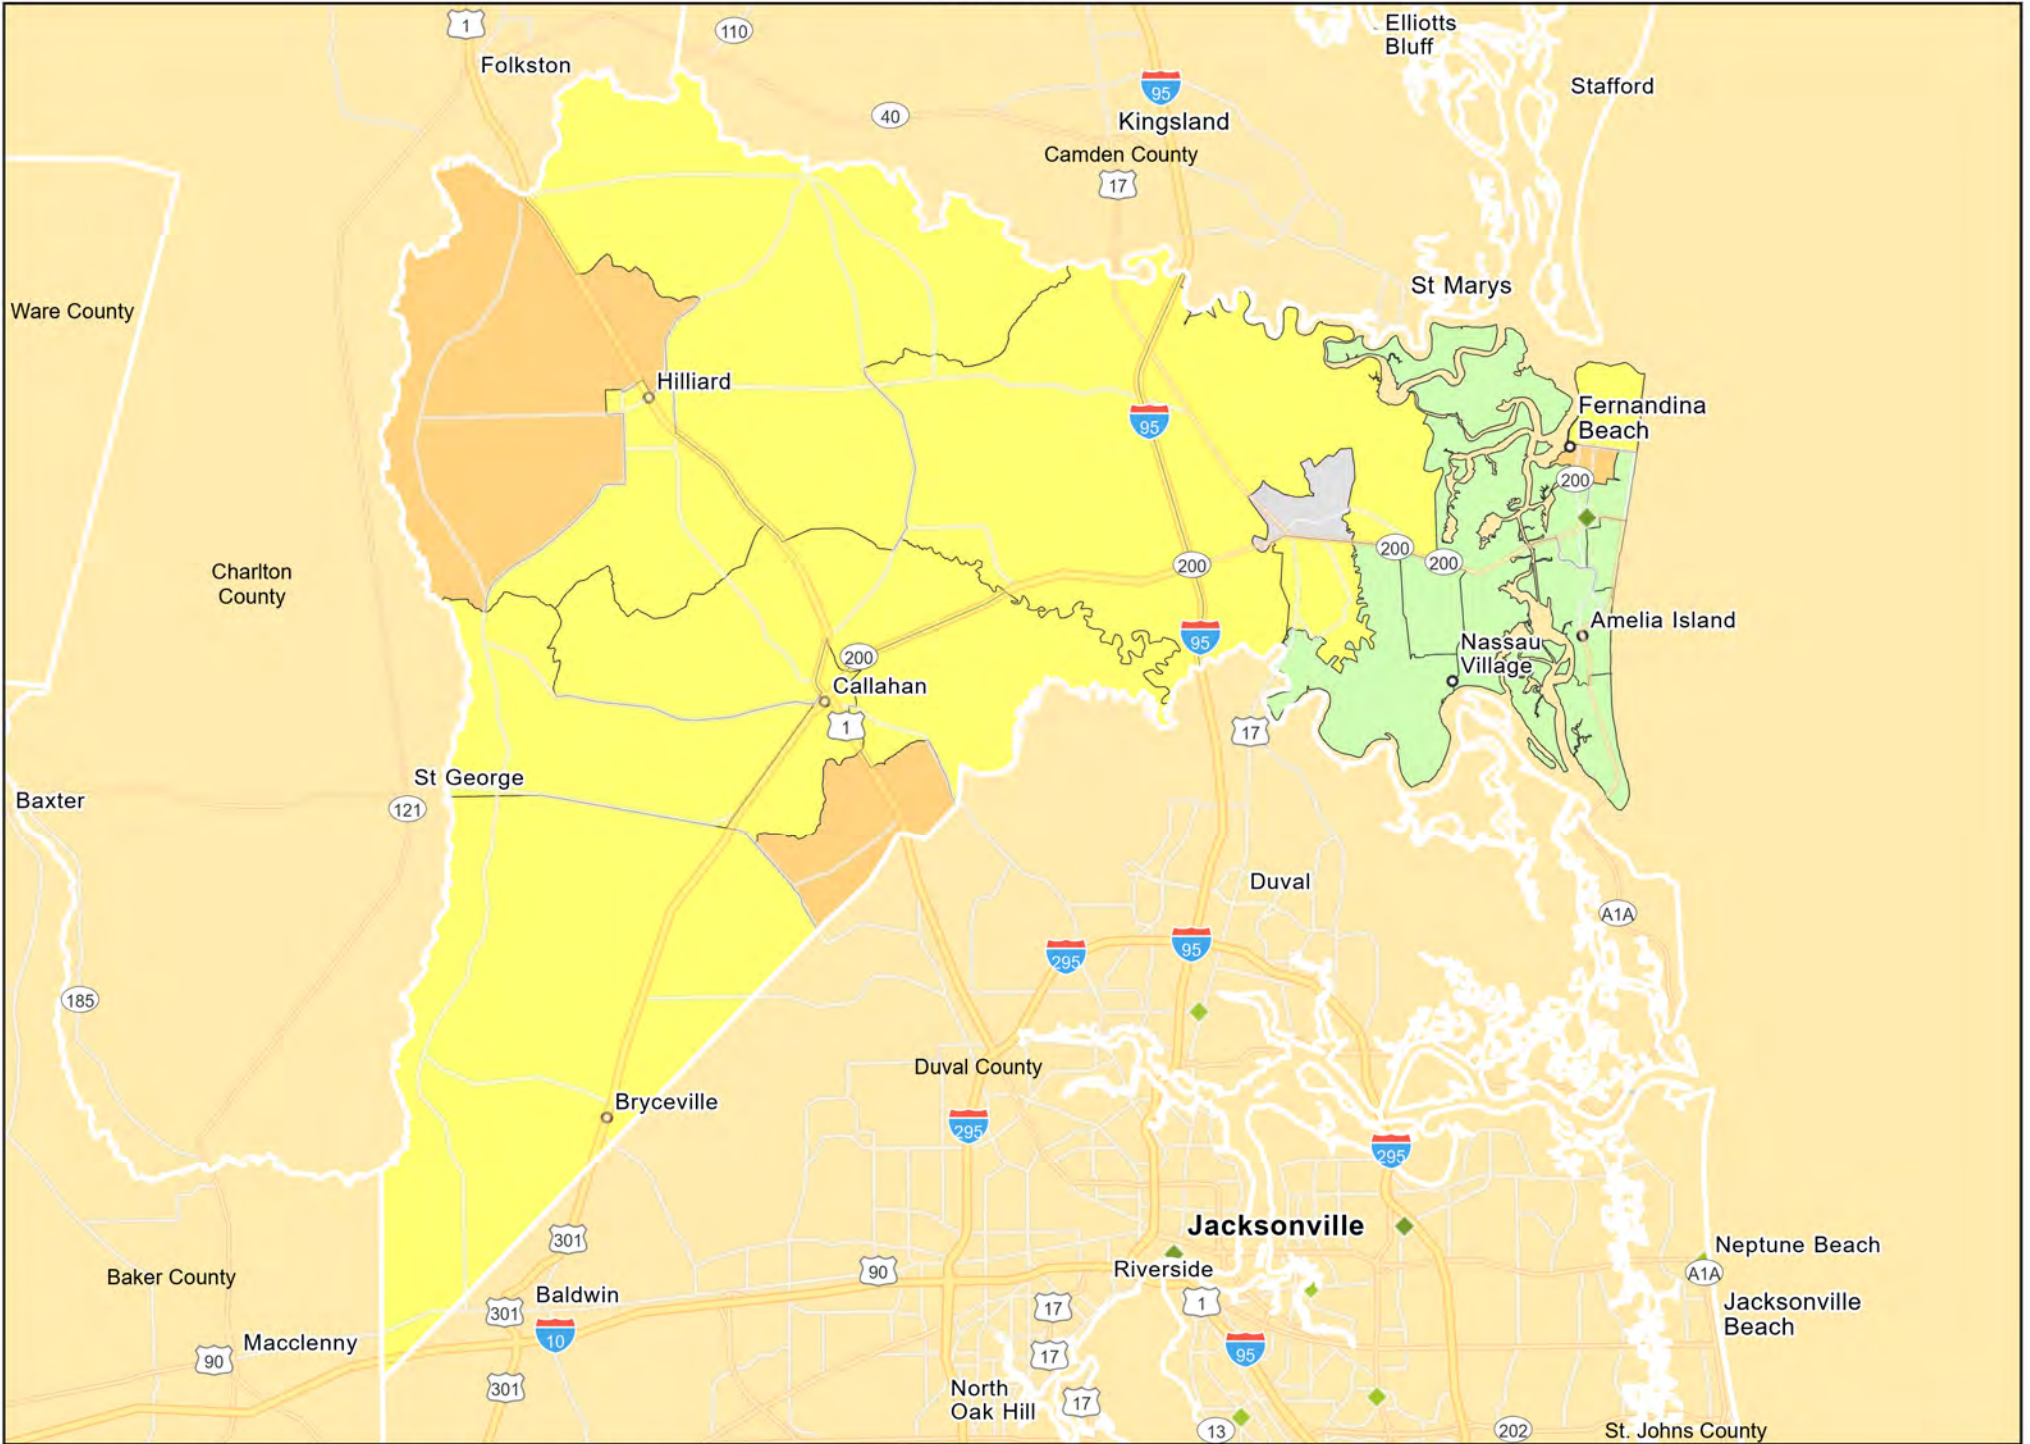

FL07 - Jacksonville
Nassau County