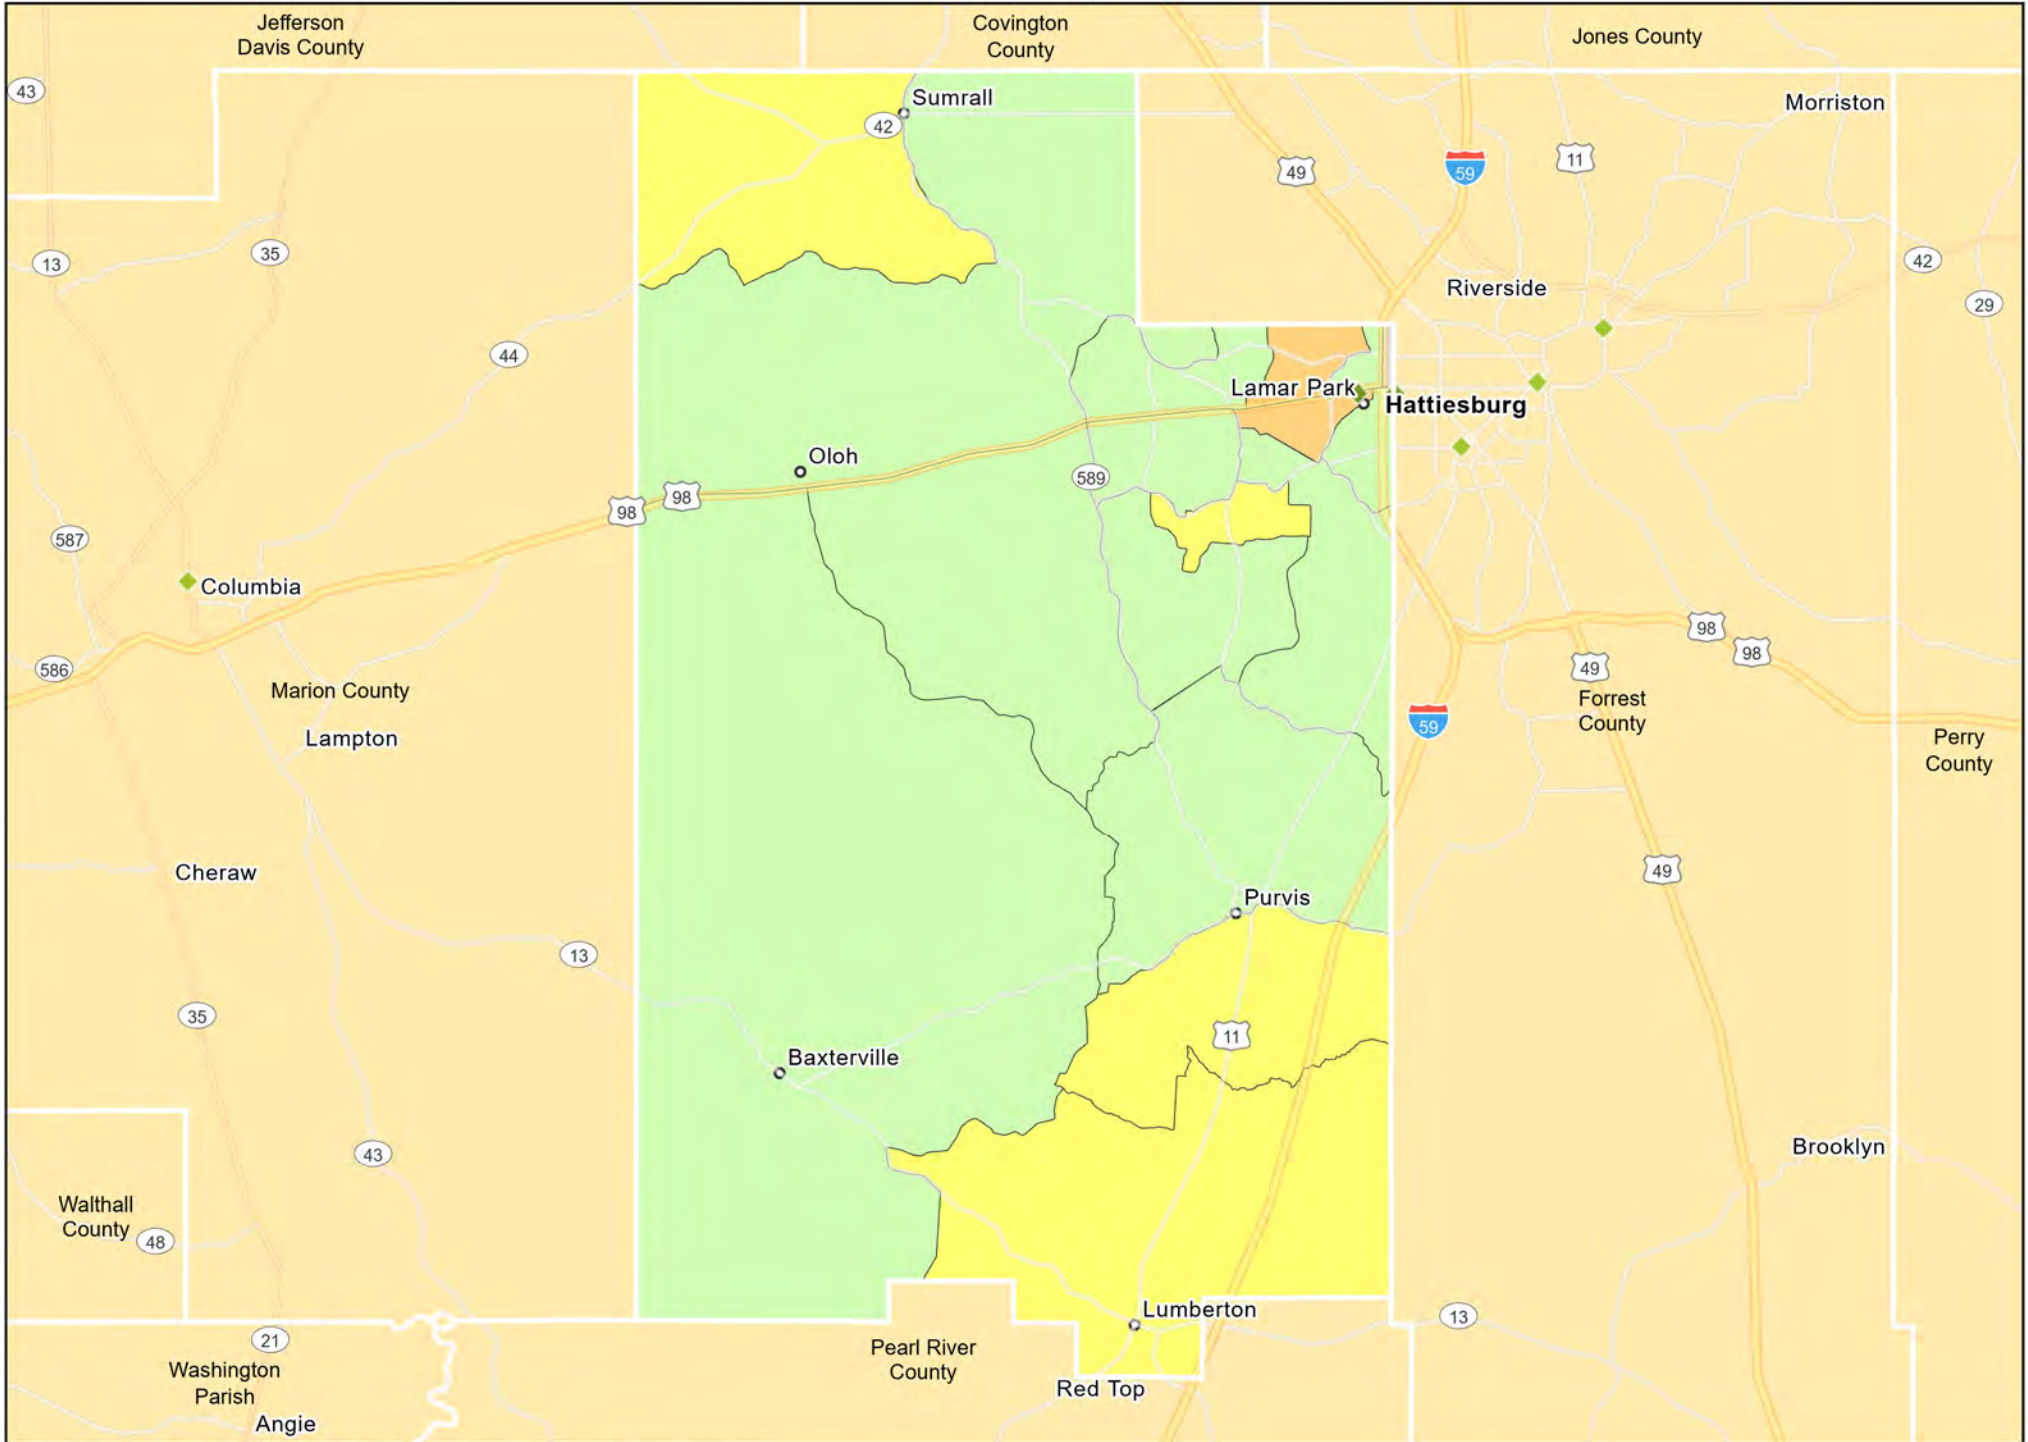

MS02 - Hattiesburg
Lamar County

- Branches
- Tract_Inc_Catg
- Low
- Middle
- Upper
- Income Unknown
- Moderate