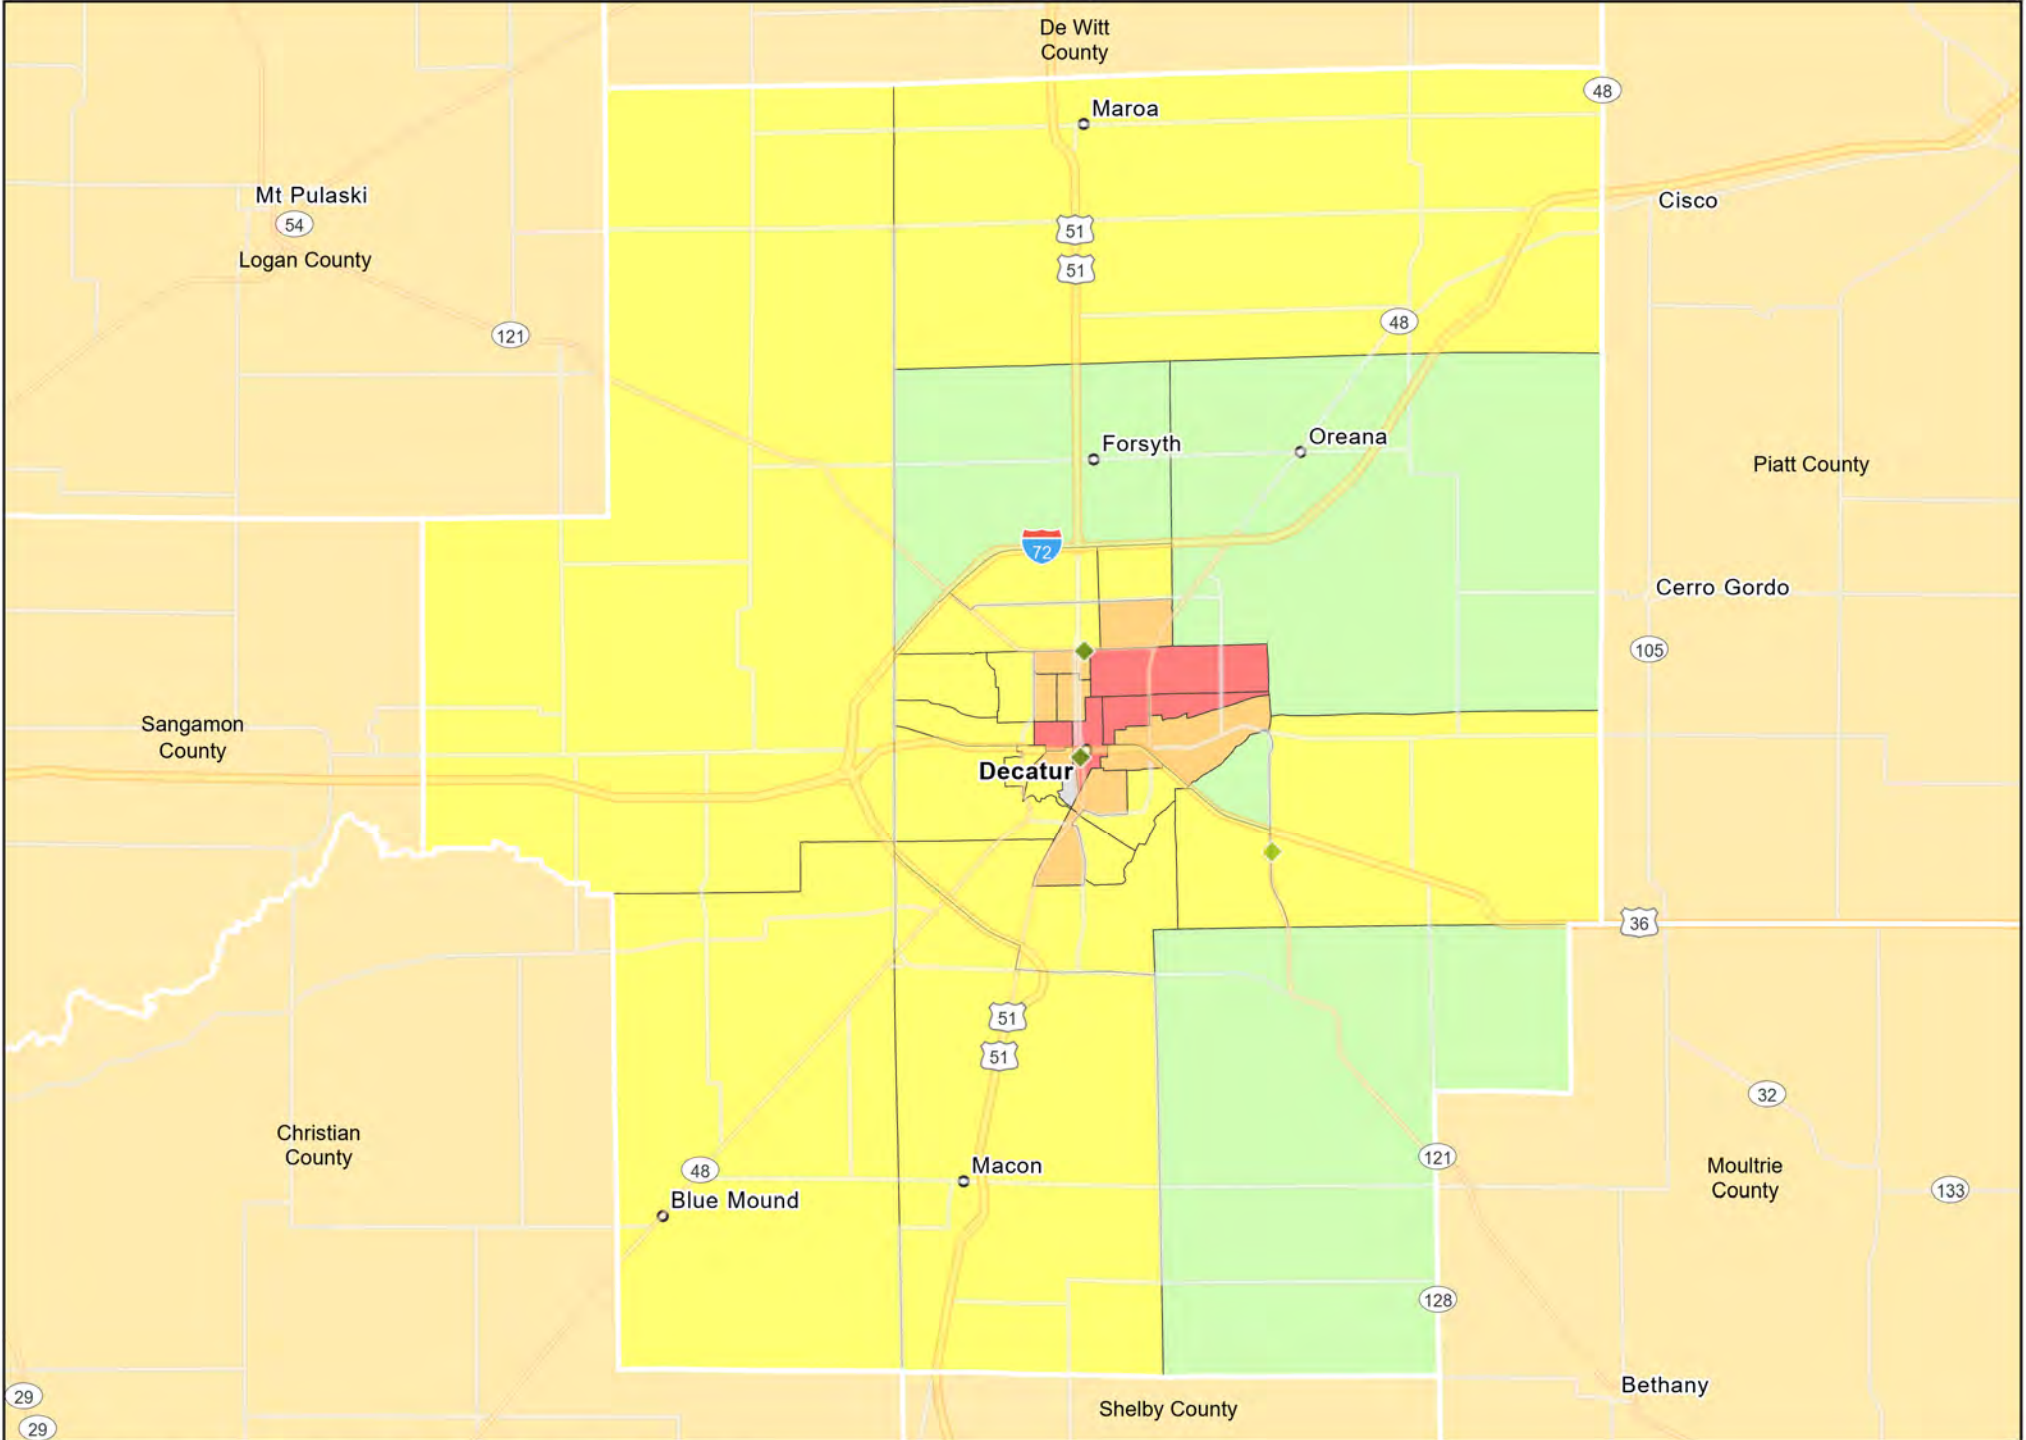

IL04 - Decatur
Macon County