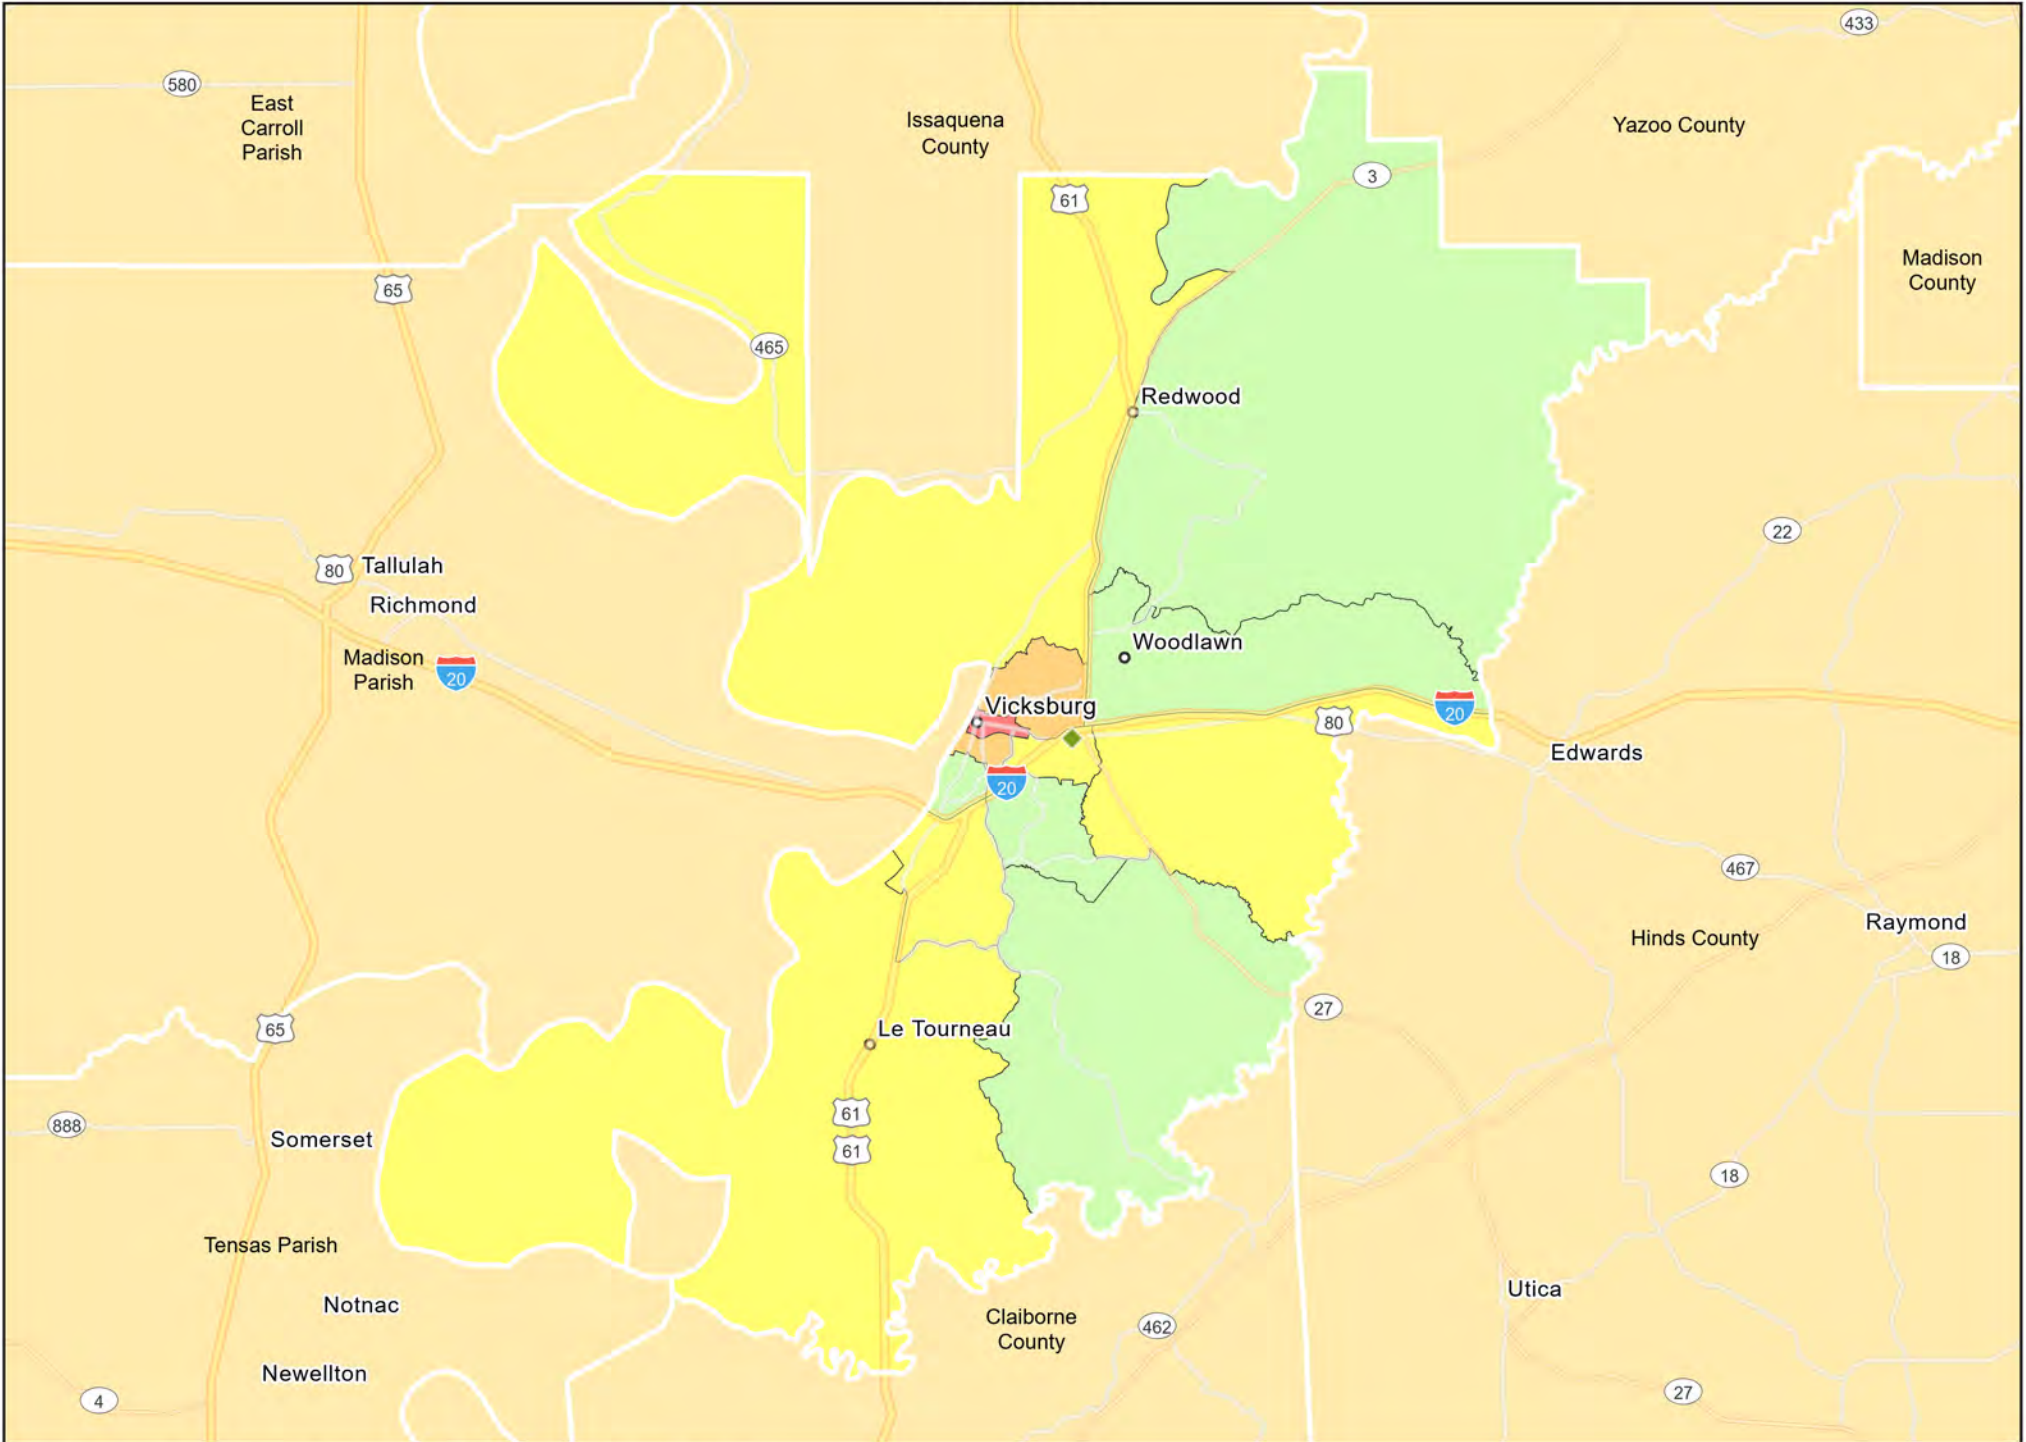

MS09 - Adams County, MS
Adams County

- Branches
- Tract_Inc_Catg
- Moderate
- Upper
- Low
- Middle
- Income Unknown

NC01 - Charlotte-Concord-Gastonia, NC-SC

Mecklenburg County

- Branches
- Tract_Inc_Catg
- Moderate
- Upper
- Low
- Middle
- Income Unknown