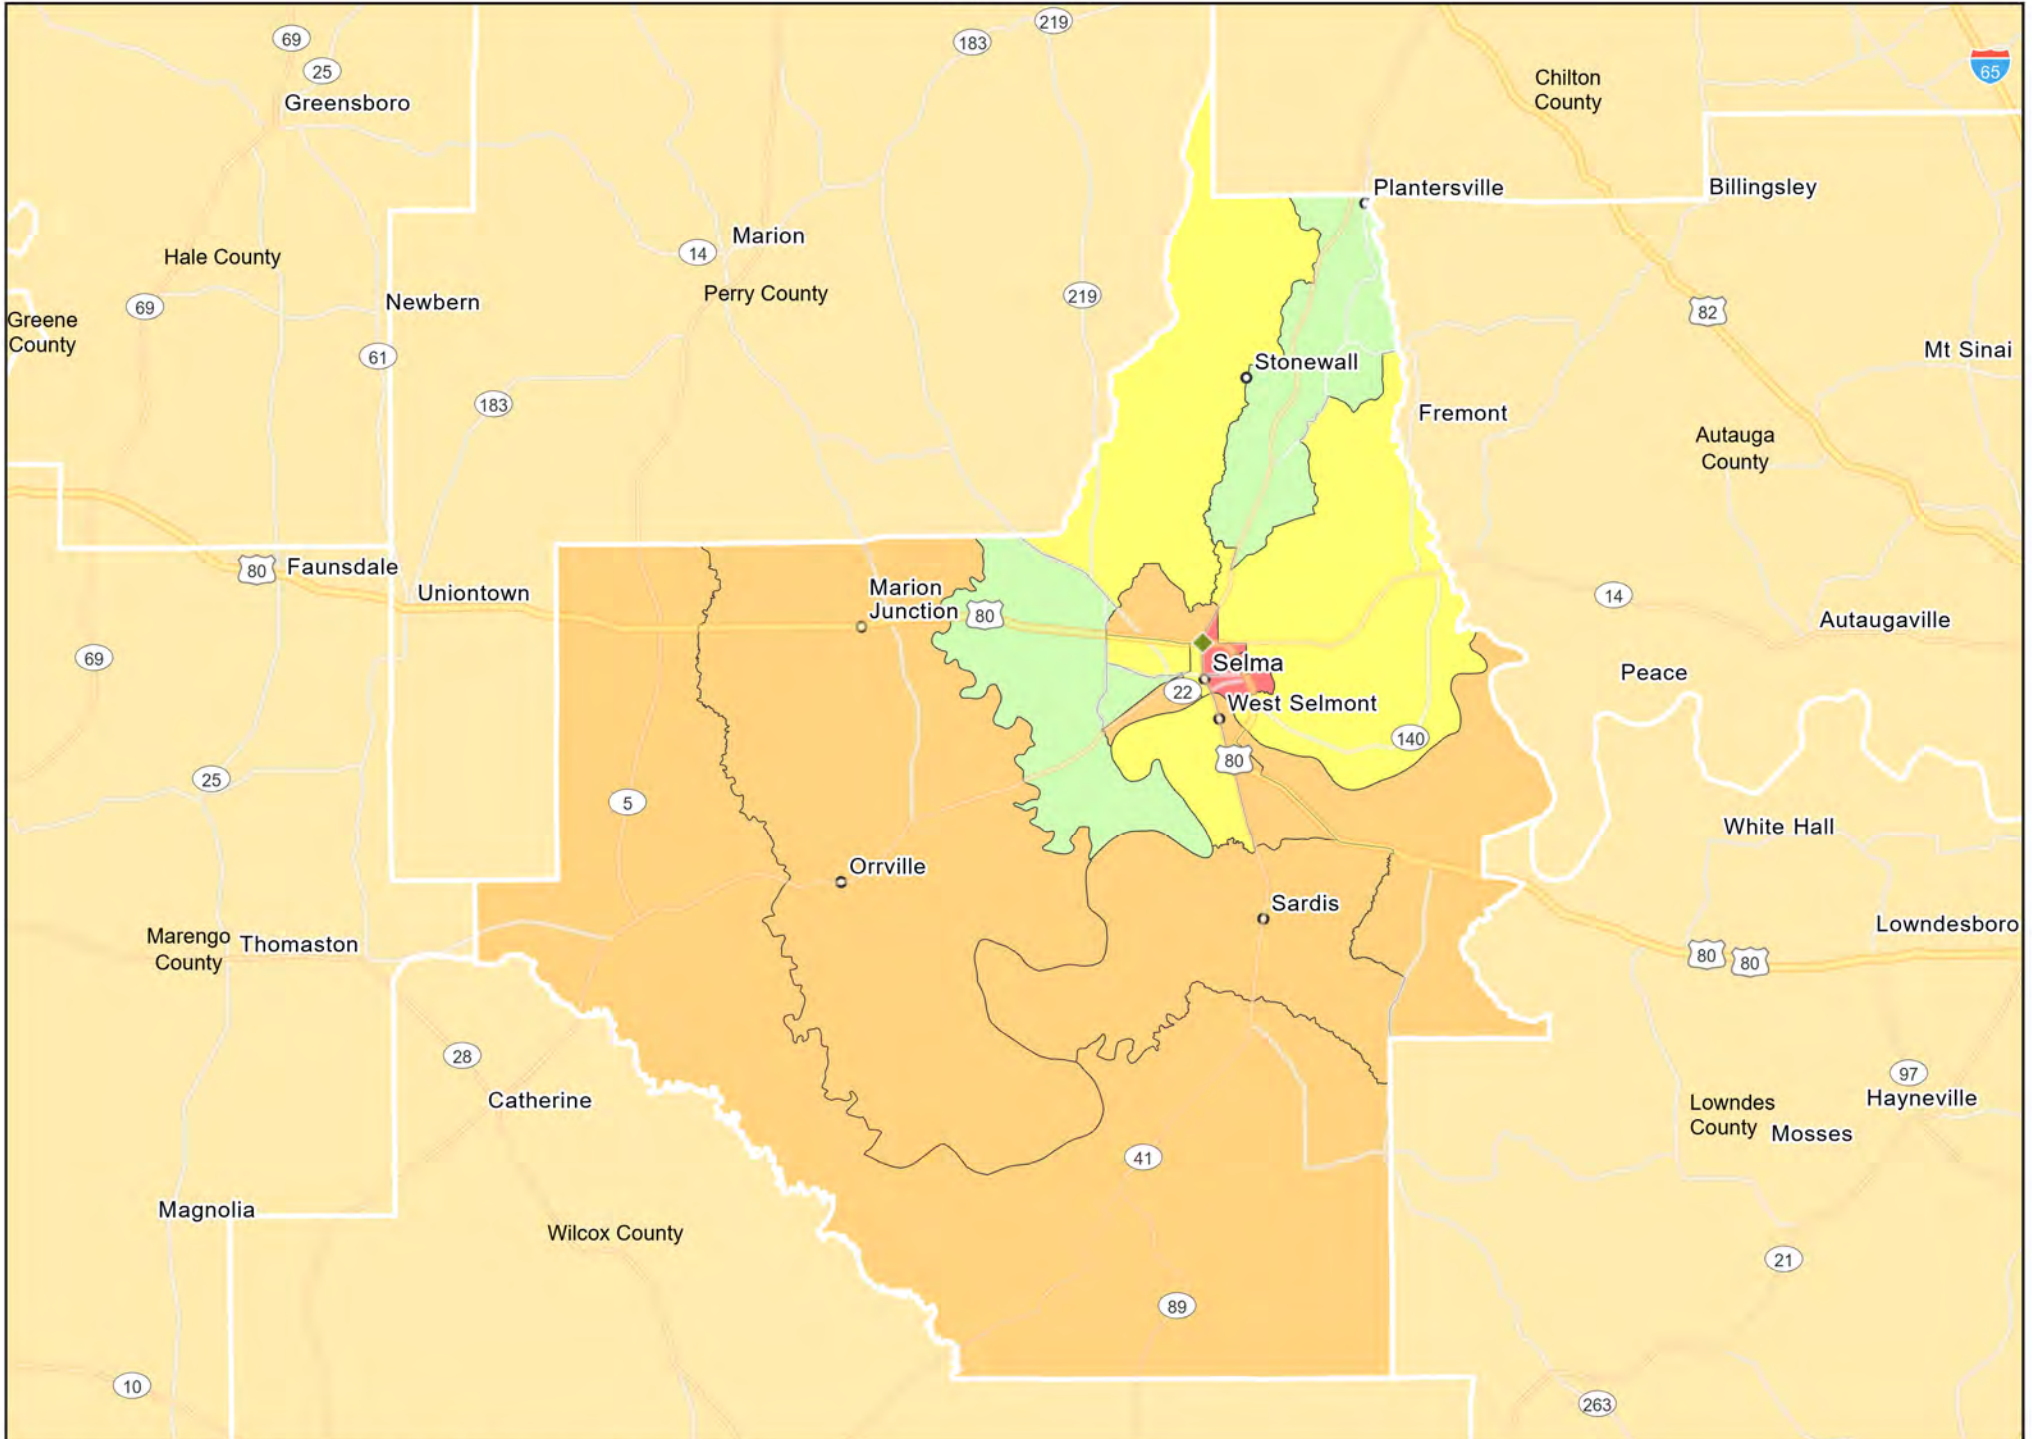

AL15 - Northern Alabama
DeKalb County

AL15 - Northern Alabama
Jackson County

AL15 - Northern Alabama
Marshall County

● Branches Tract_Inc_Catg Moderate Upper
Low Middle Income Unknown

AL16 - South Alabama
Choctaw County

AL16 - South Alabama

Clarke County

AL16 - South Alabama
Marengo County

- Branches
- Tract_Inc_Catg
- Moderate
- Upper
- Low
- Middle
- Income Unknown

AL16 - South Alabama
Monroe County

AL16 - South Alabama
Sumter County

AL16 - South Alabama
Conecuh County

AL16 - South Alabama
Dallas County

AL16 - South Alabama
Pike County

AL17 - Talladega-Tallapoosa Counties
Talladega County

AL17 - Talladega-Tallapoosa Counties
Tallapoosa County