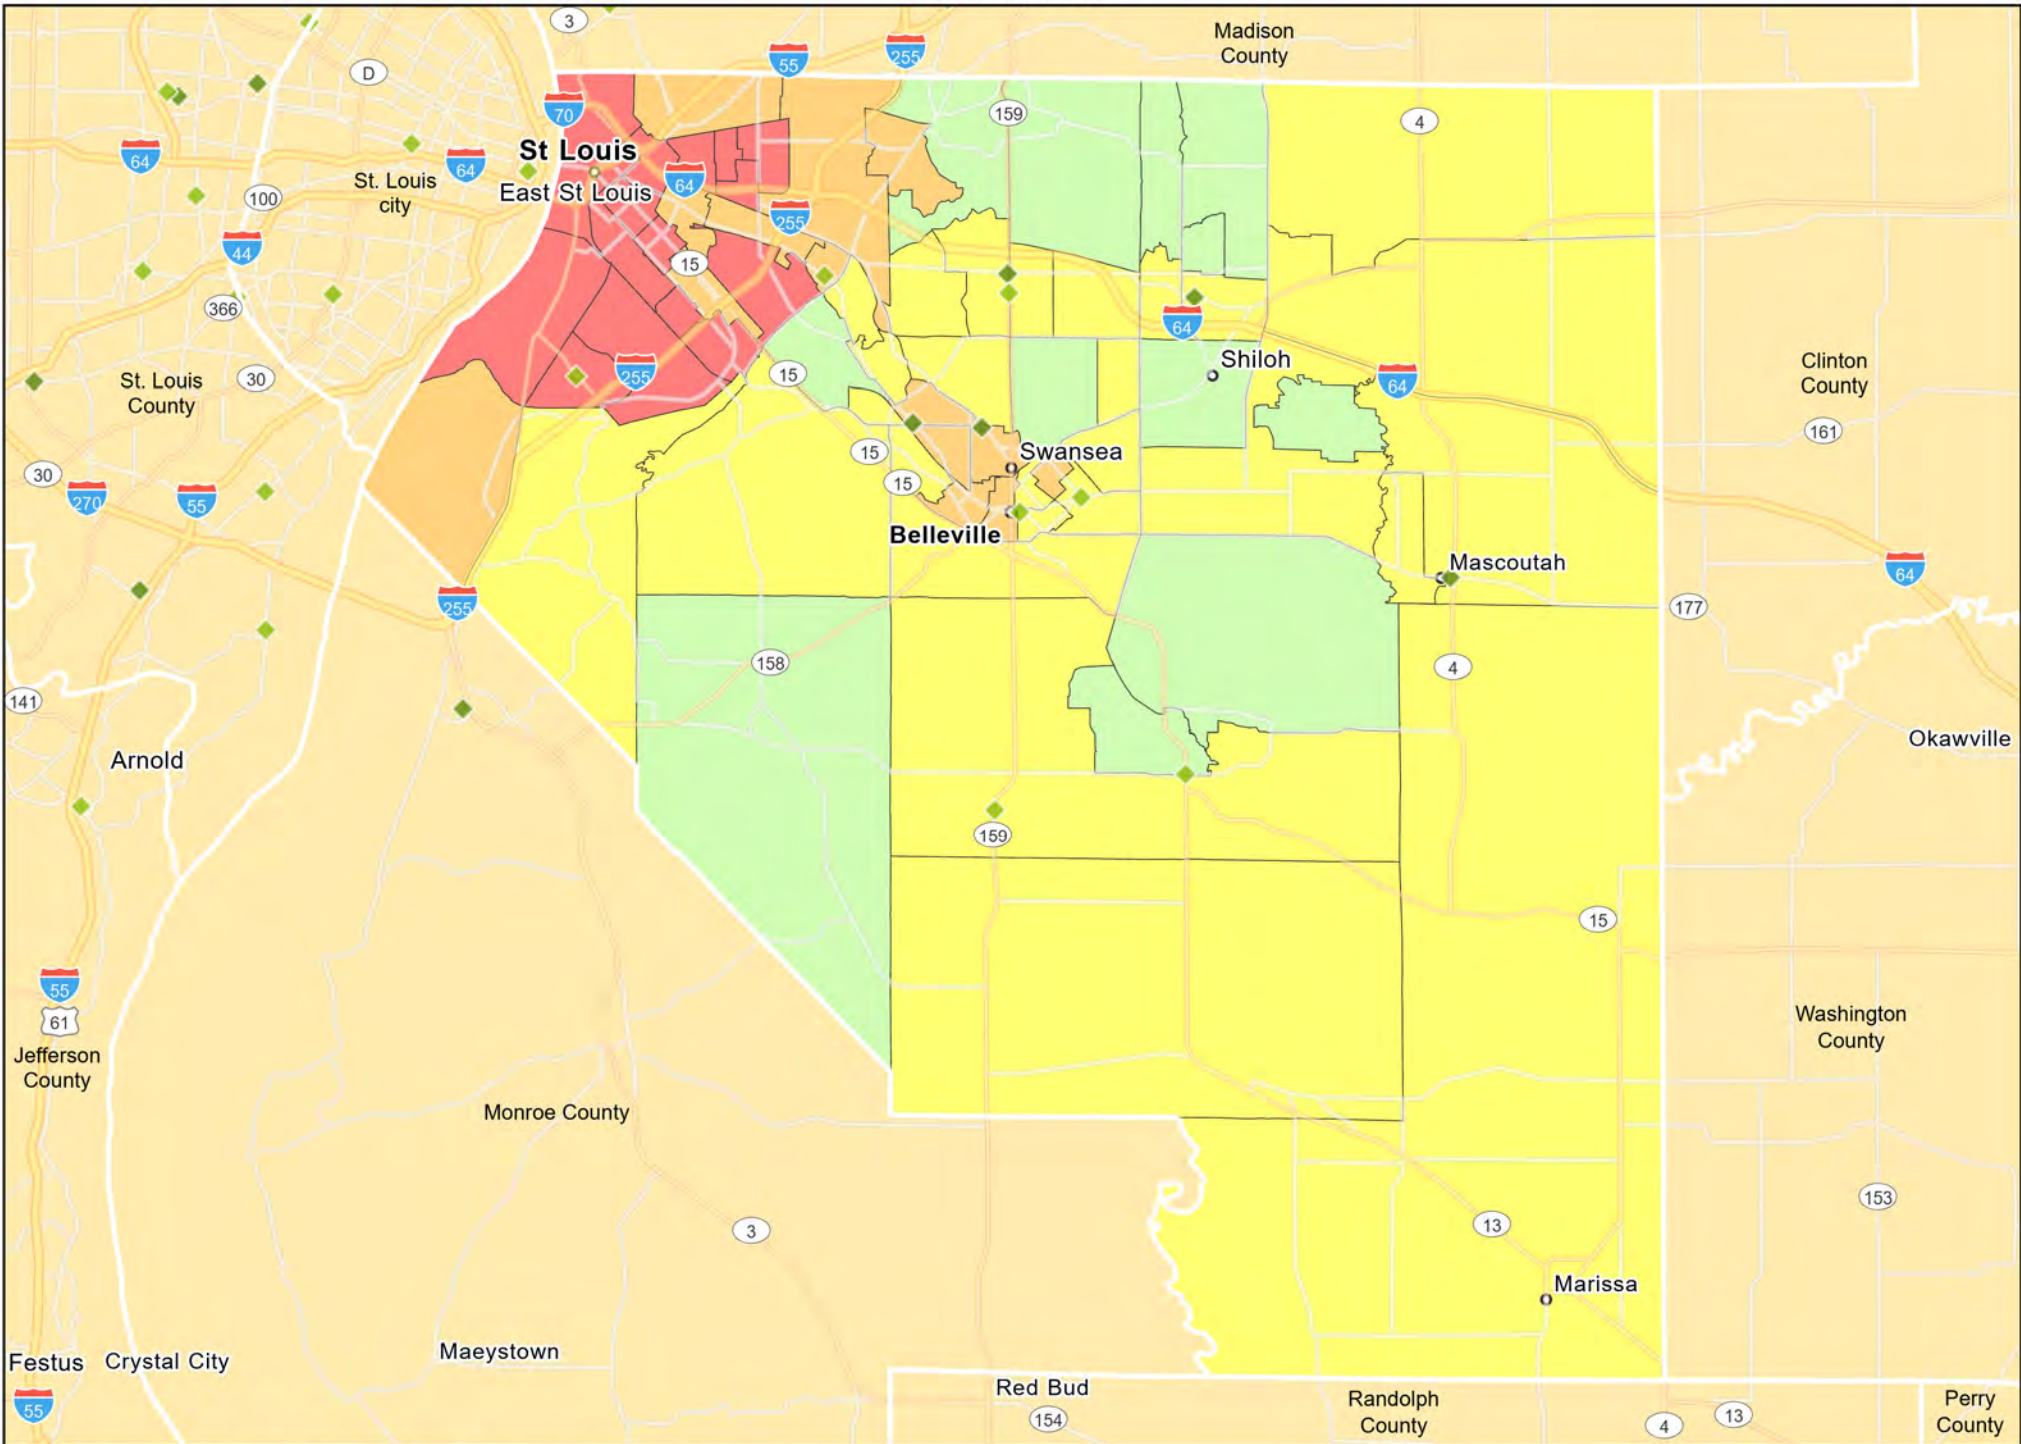

MO04 - St. Louis (MO-IL)

St. Clair County

● Branches	Tract_Inc_Catg	Moderate	Upper
■ Low	■ Middle	■ Income Unknown