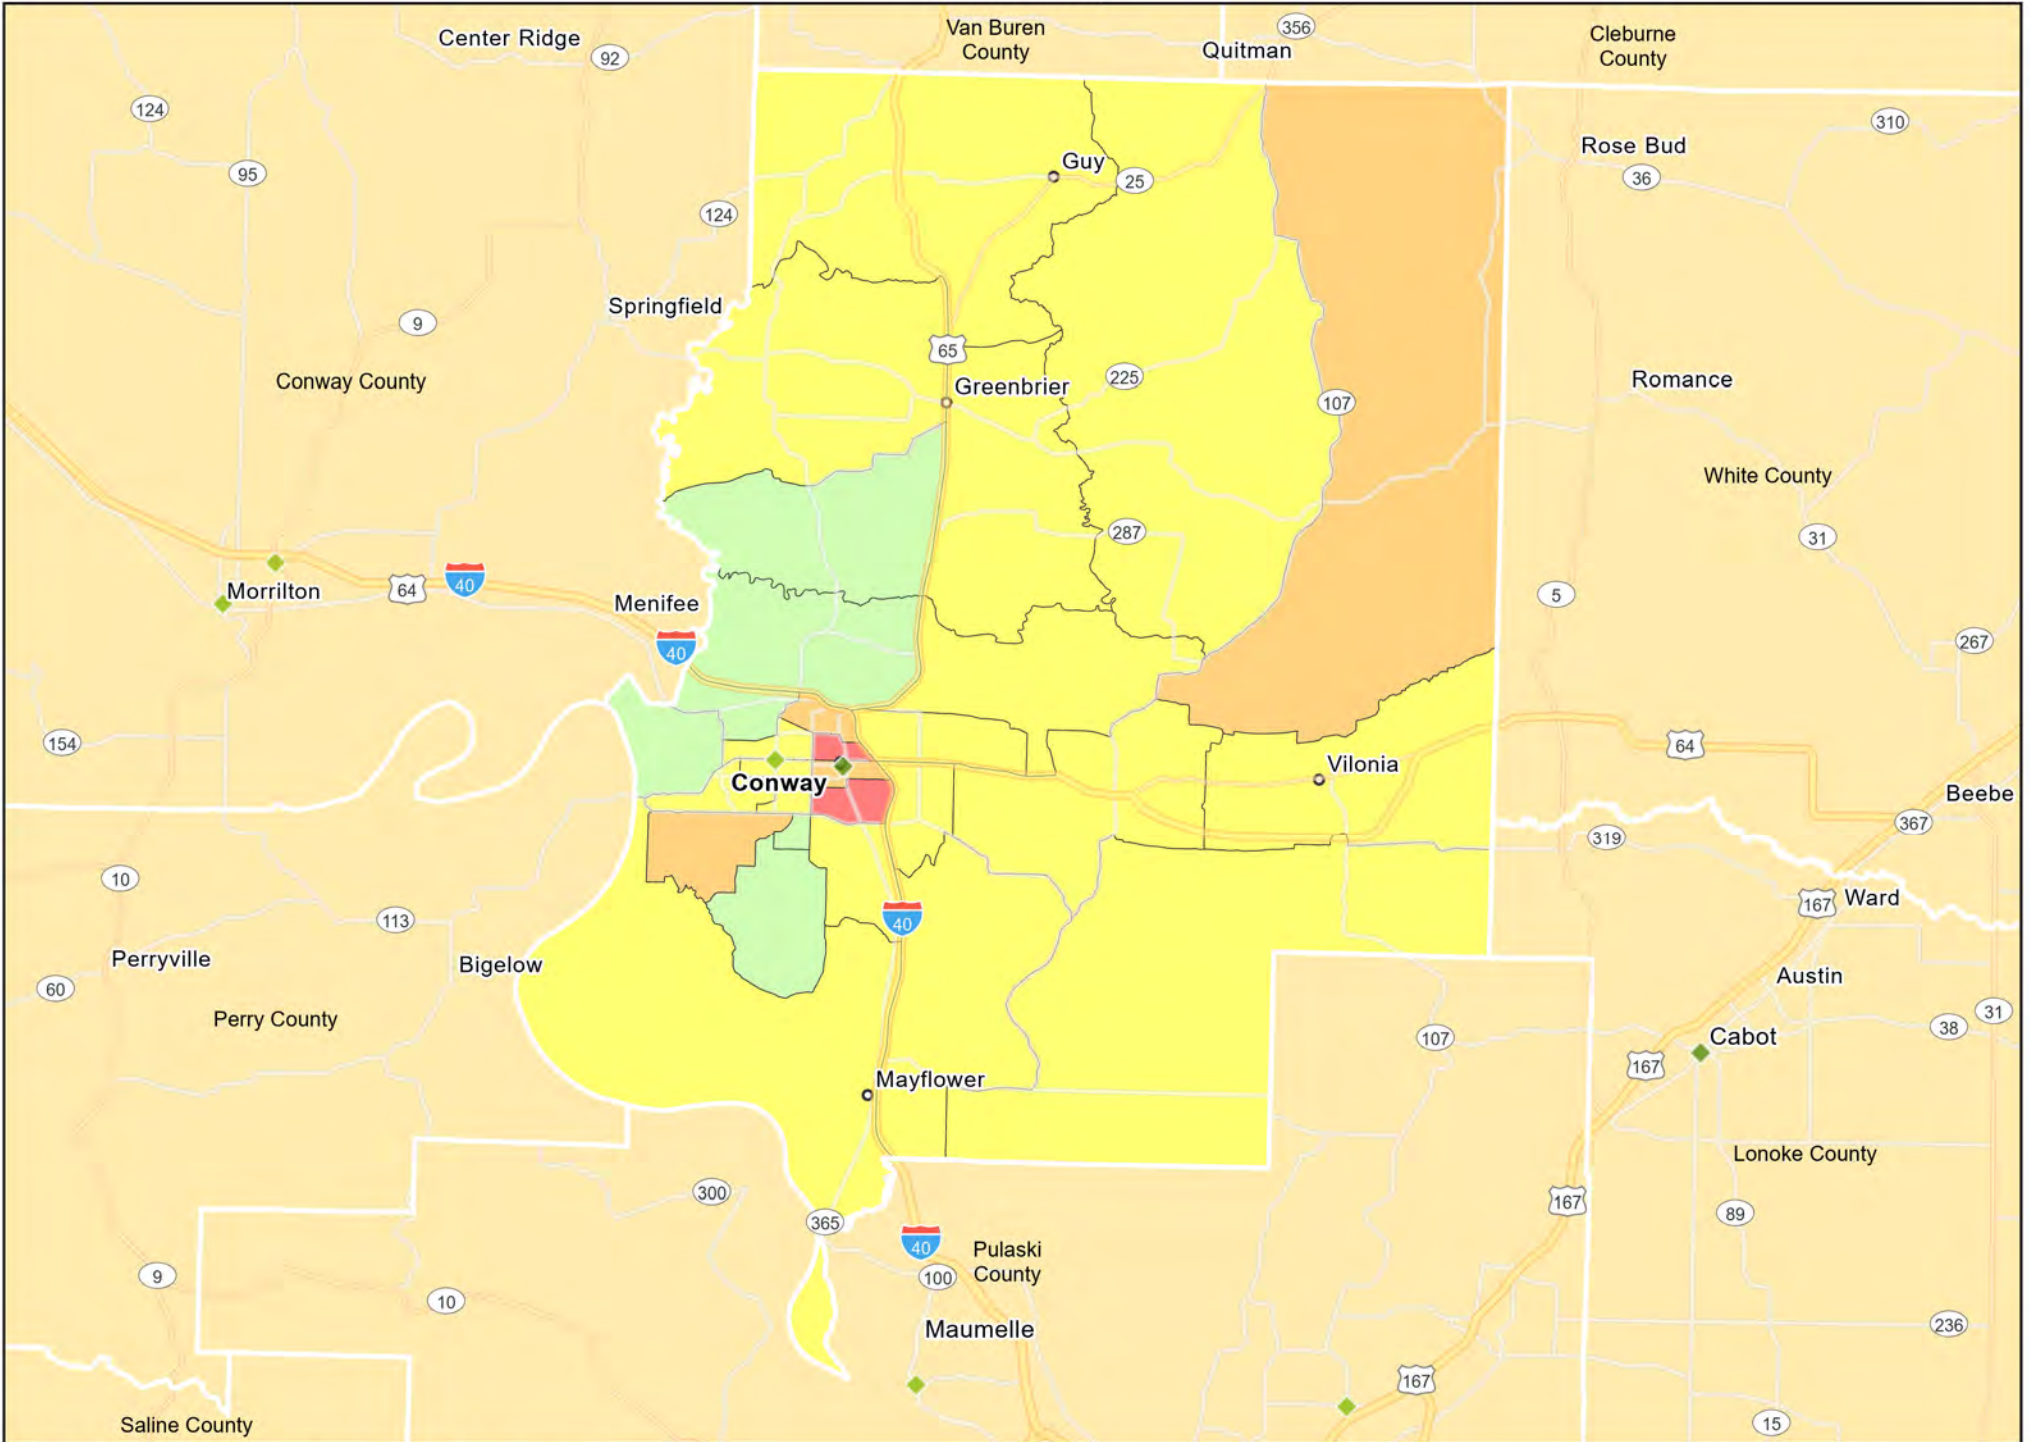

AR05 - Little Rock
Faulkner County