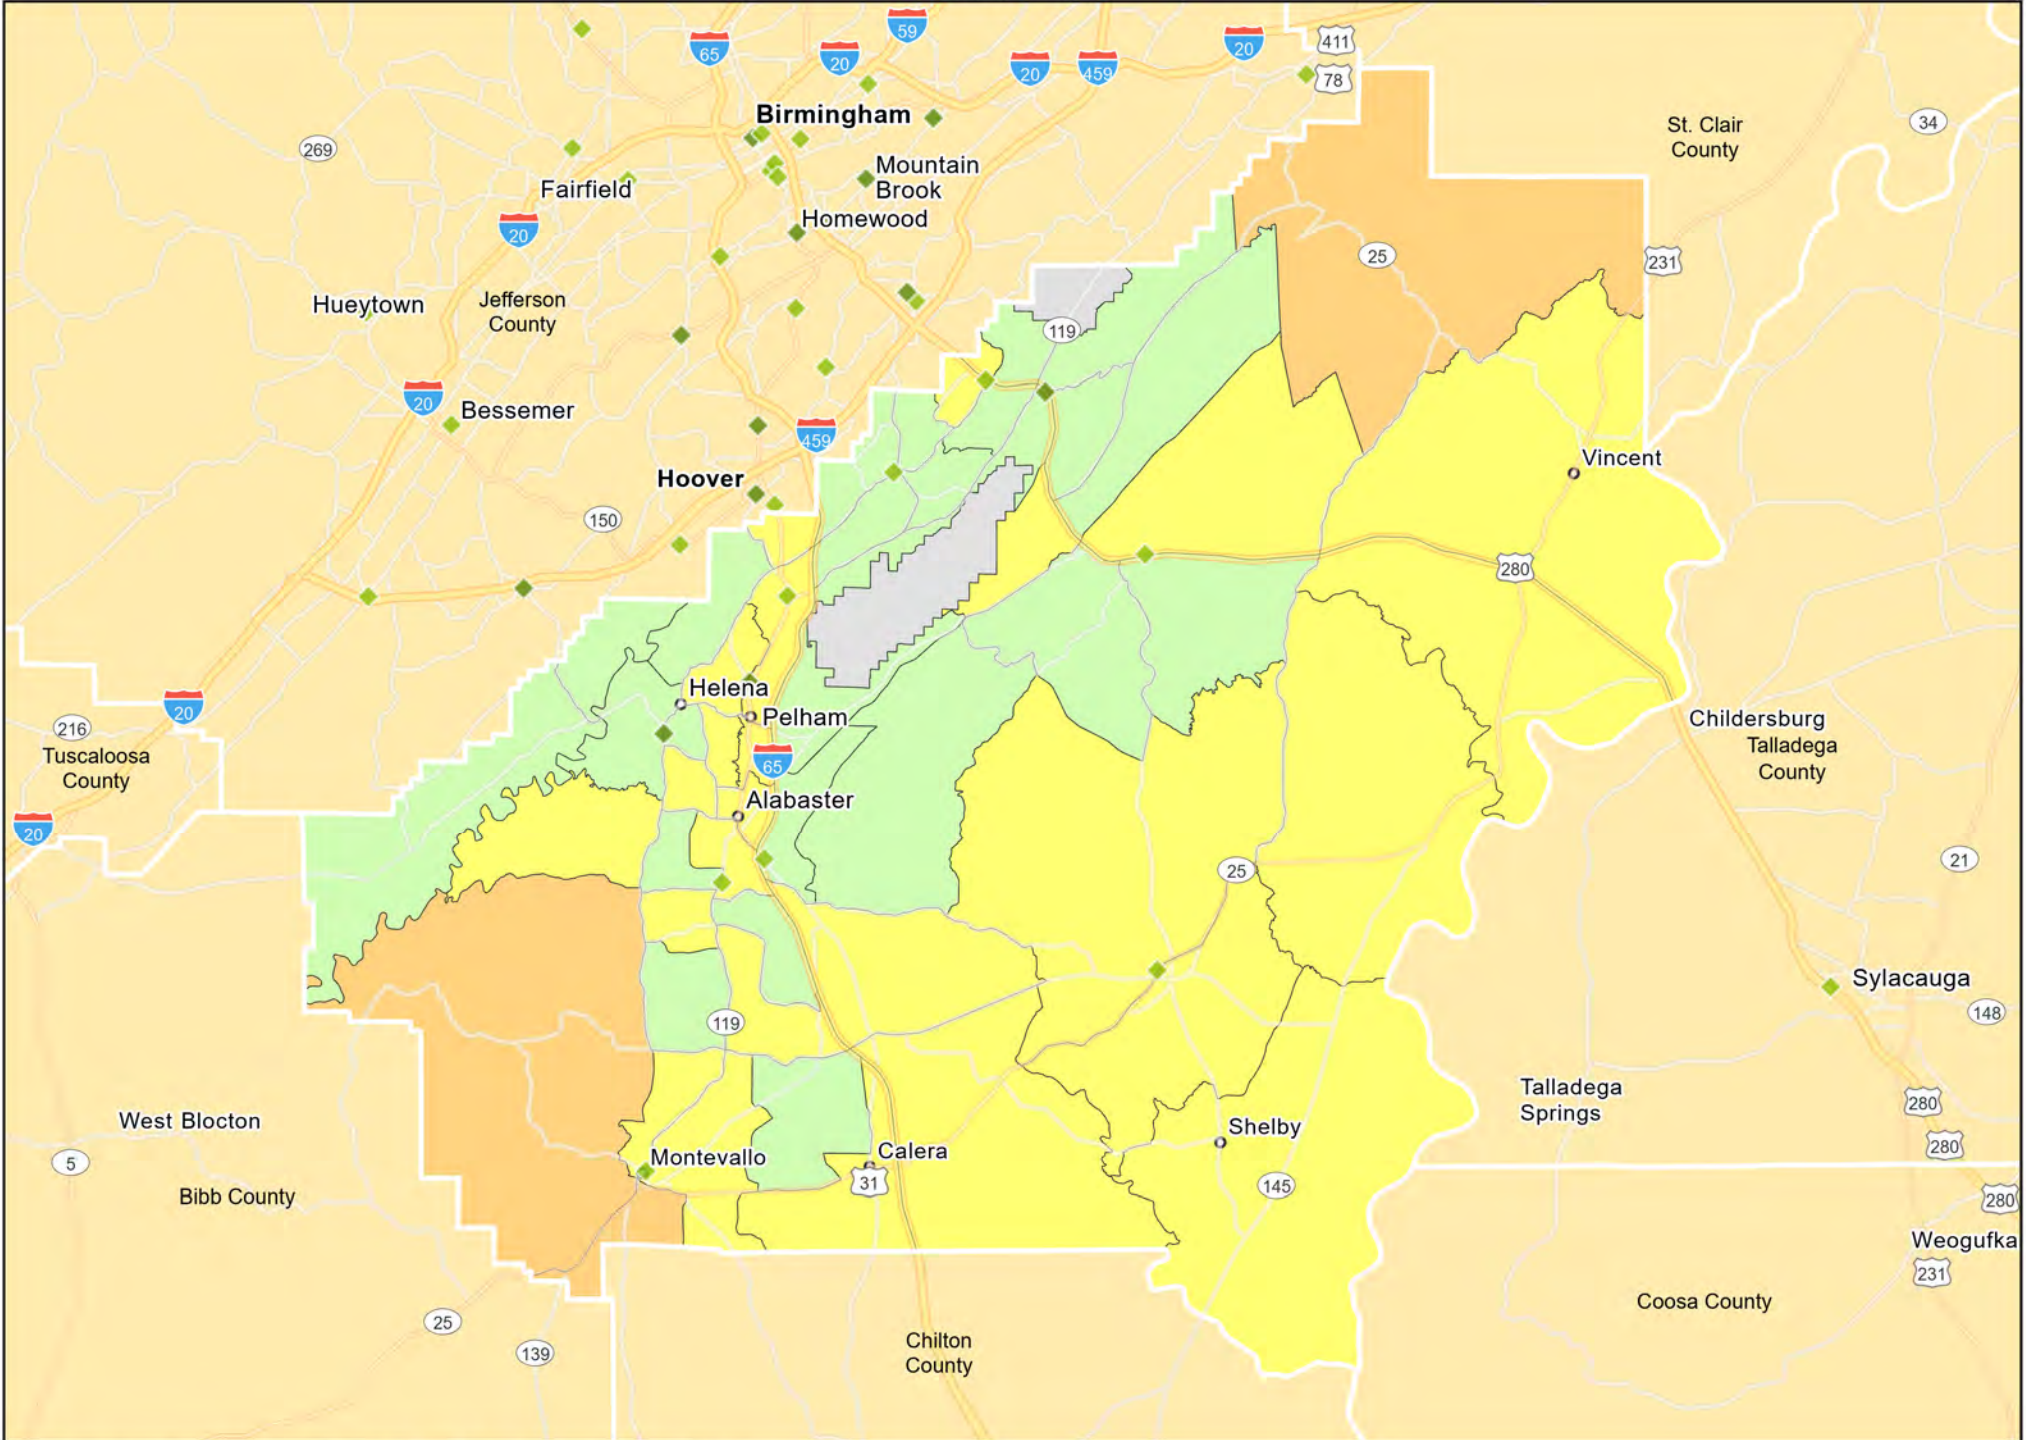

AL03 - Birmingham-Hoover
Shelby County