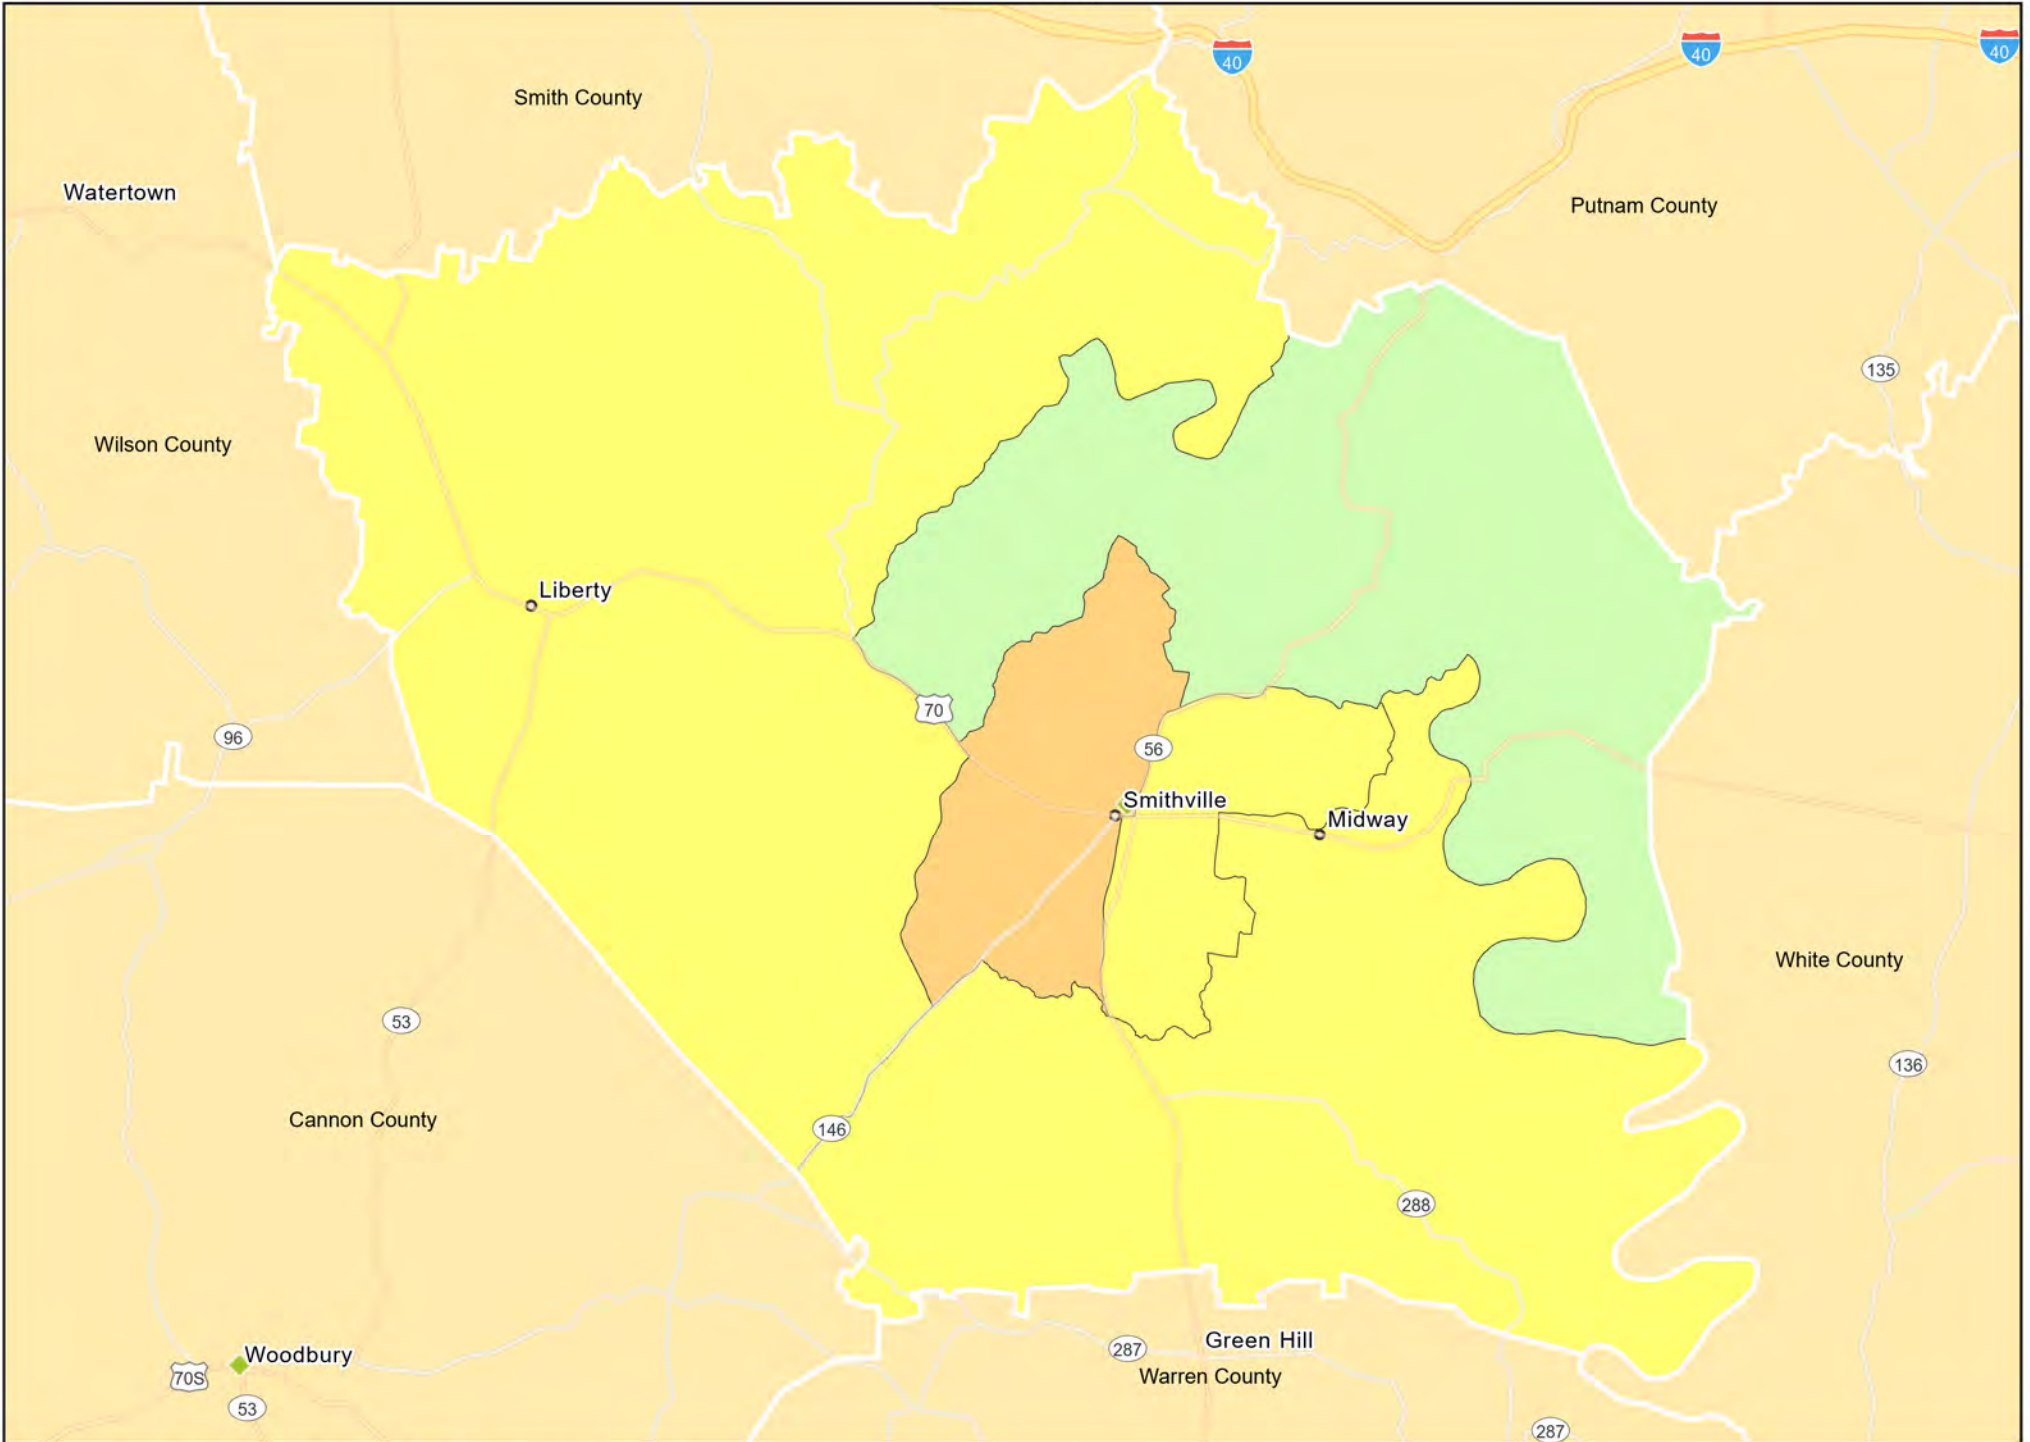

TN12 - Middle Tennessee
Bedford County

TN12 - Middle Tennessee
Coffee County

● Branches
Tract_Inc_Catg
Low Moderate Upper
Middle Income Unknown

TN12 - Middle Tennessee
DeKalb County

- Branches
- Tract_Inc_Catg
- Low
- Moderate
- Middle
- Upper
- Income Unknown