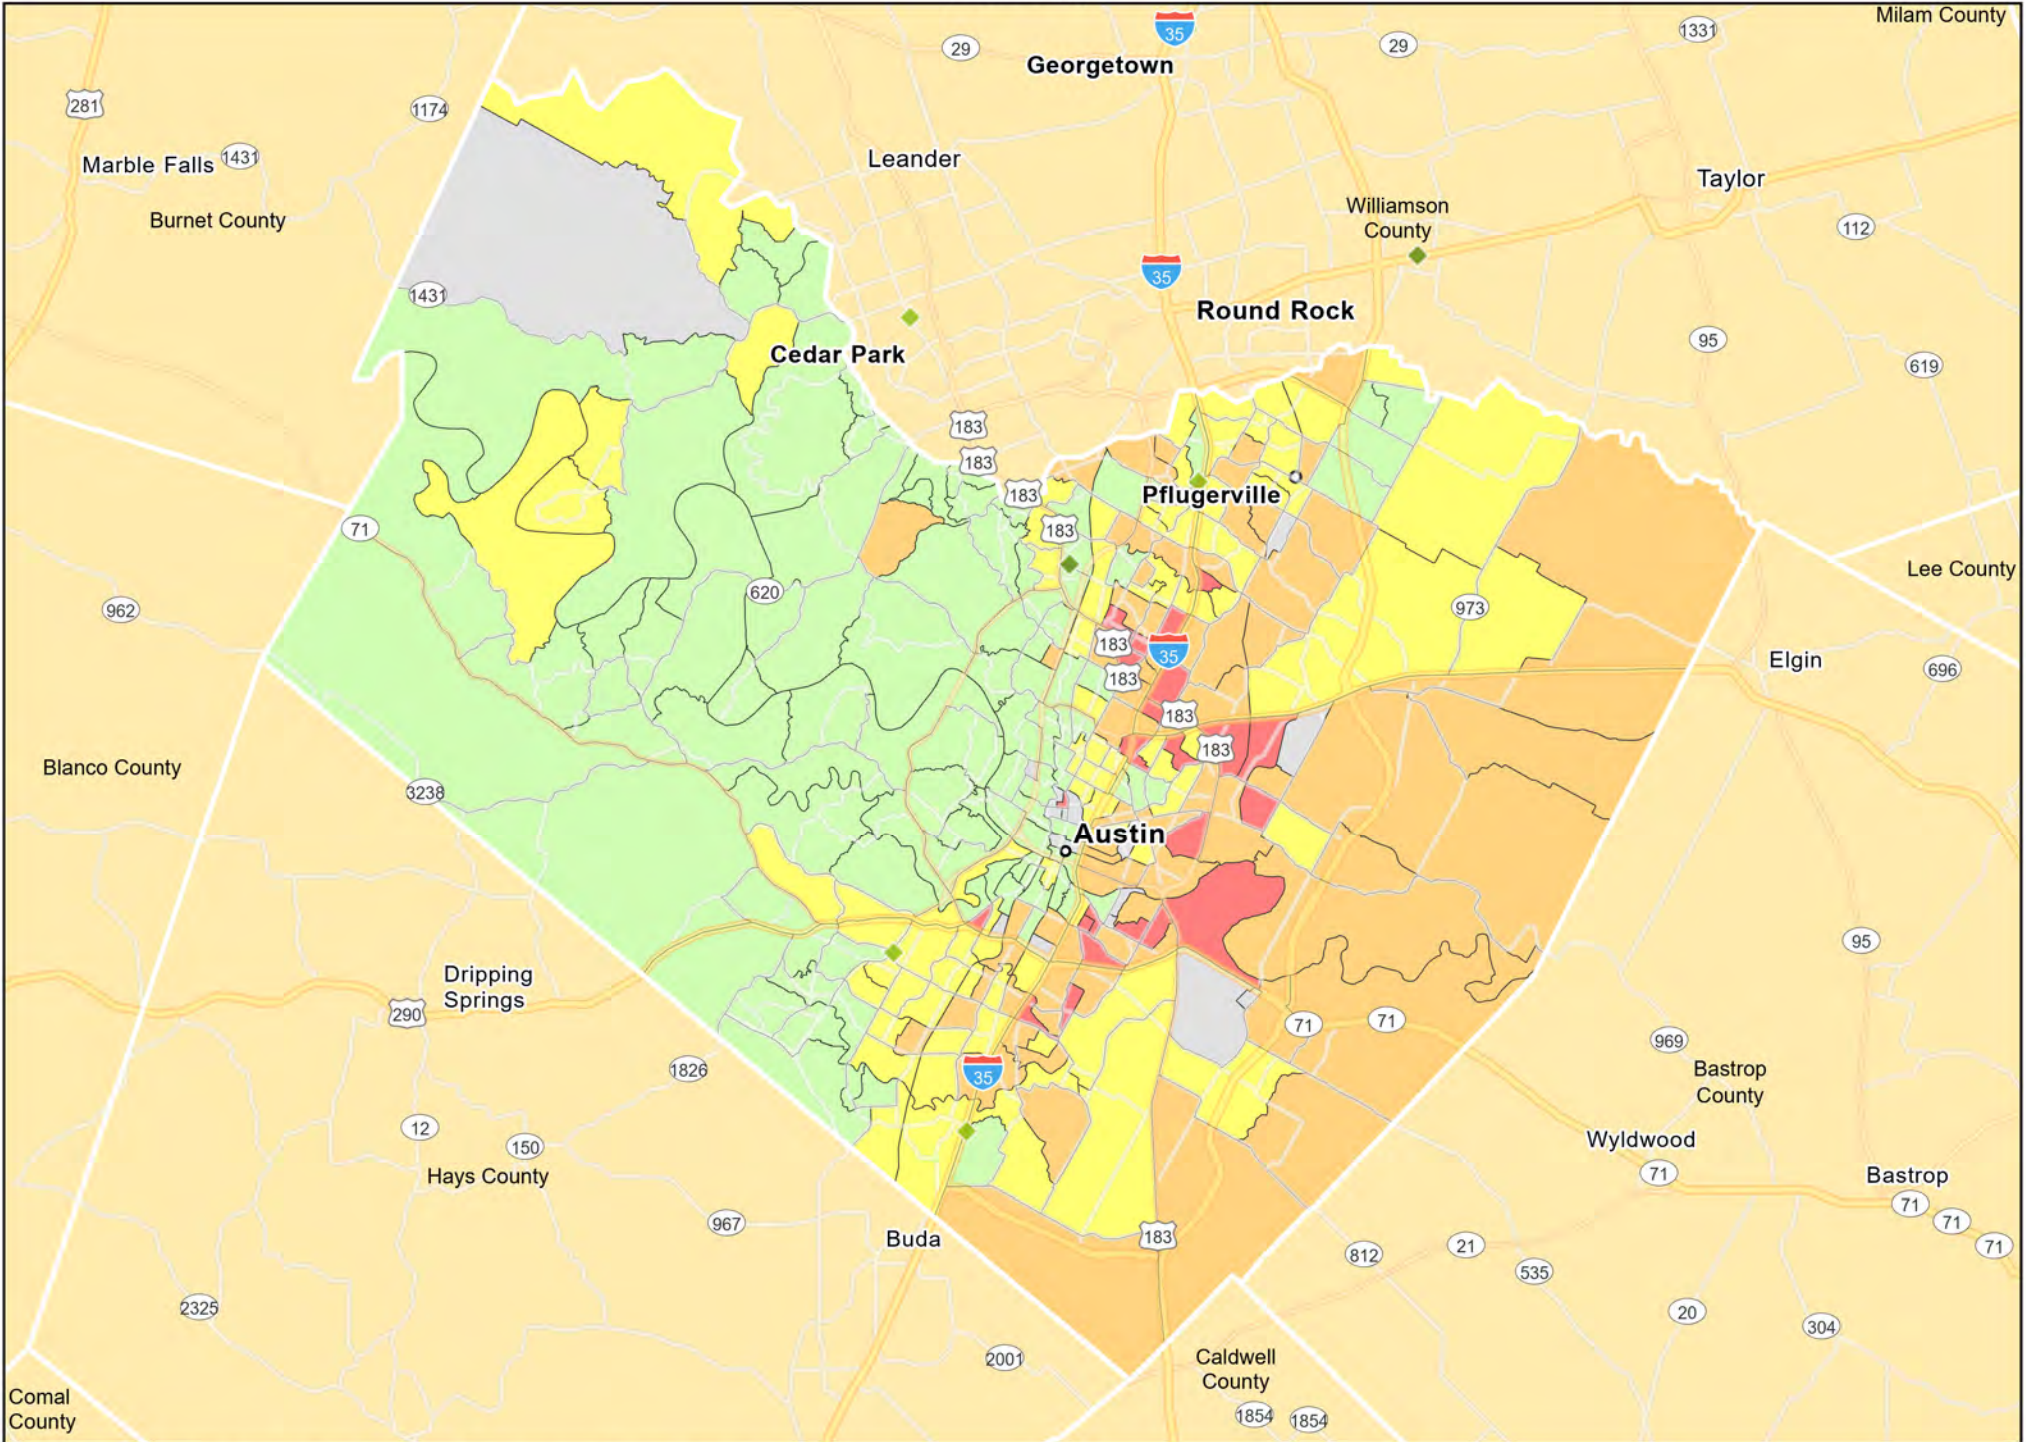

TX01 - Austin-Round Rock, TX
Travis County

● Branches Tract_Inc_Catg
Moderate Upper
Low Middle Income Unknown