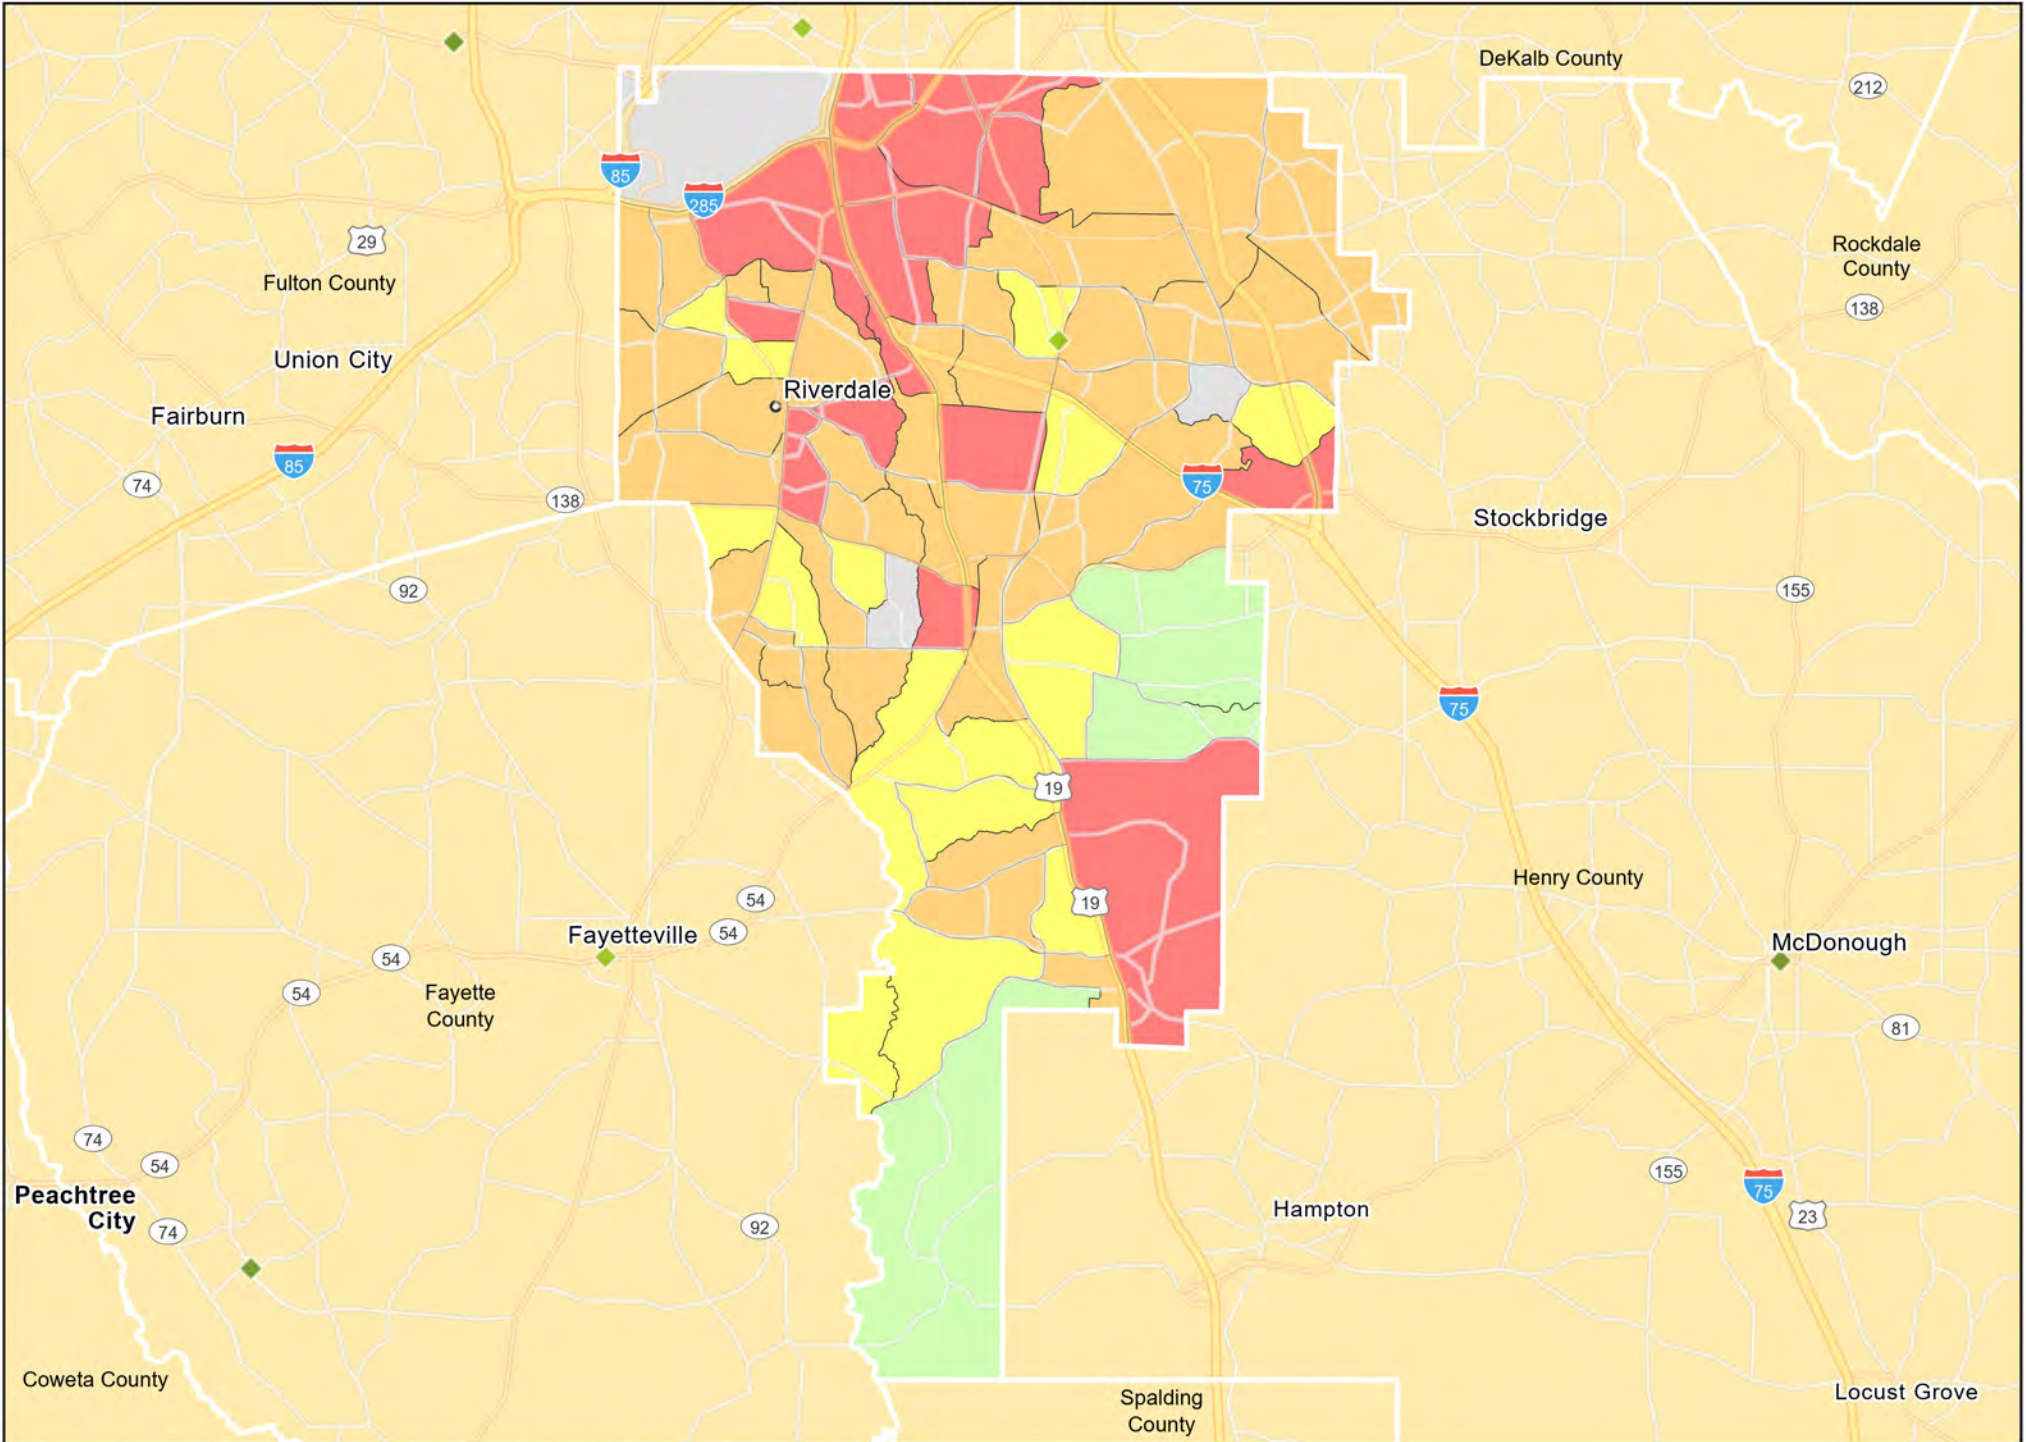

GA03 - Atlanta-Sandy Springs-Roswell
Clayton County