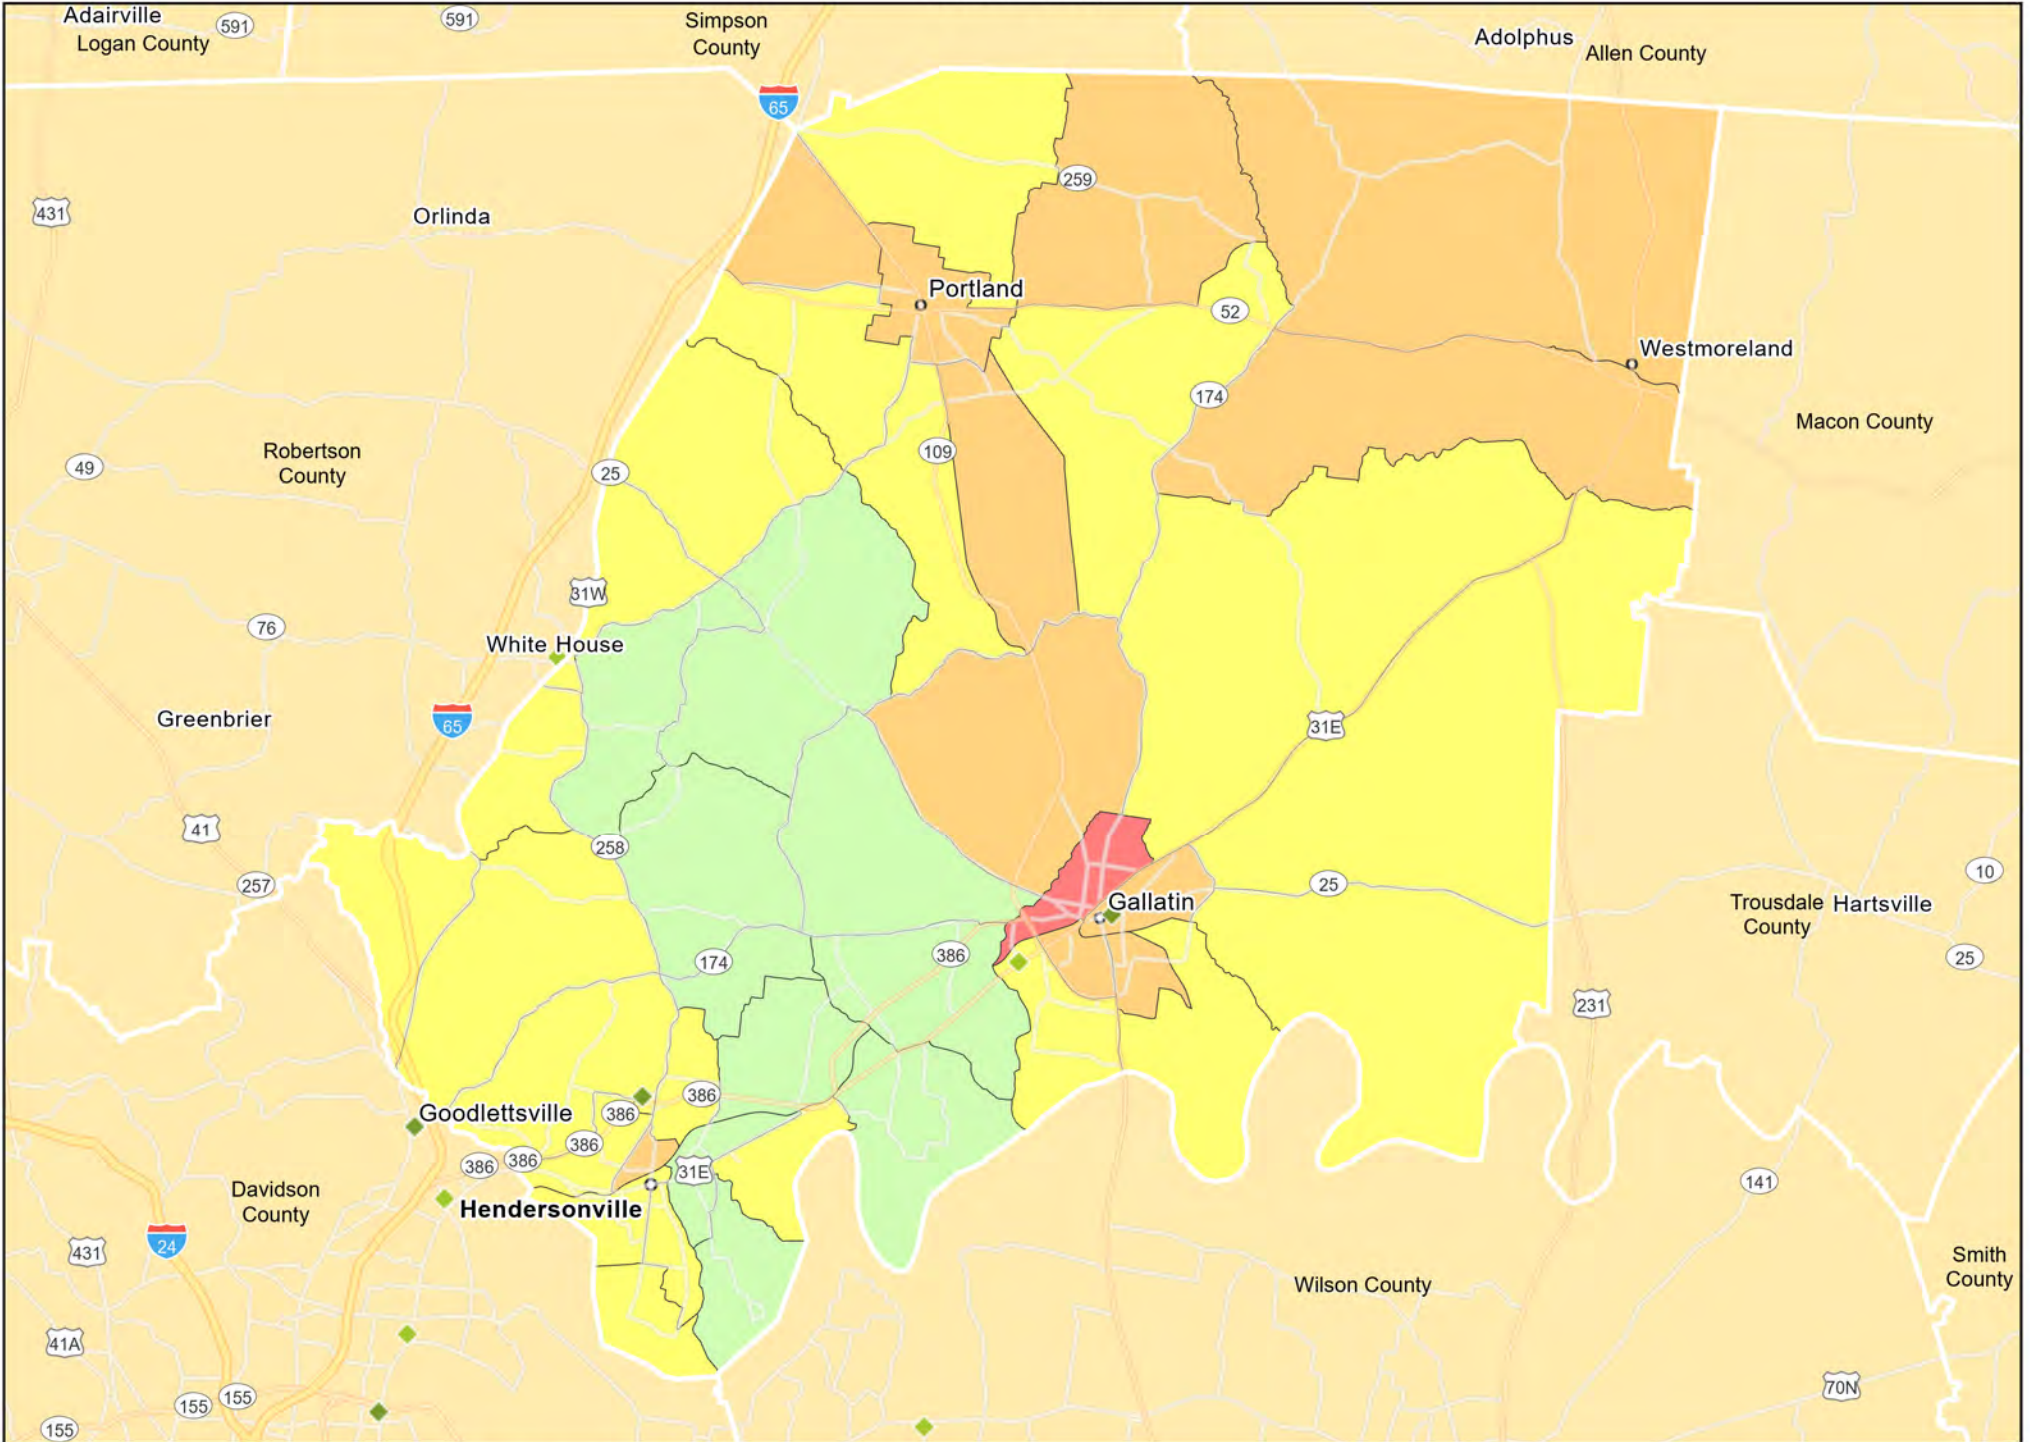

TN10 - Nashville-Davidson--Murfreesboro--Franklin, TN
Sumner County