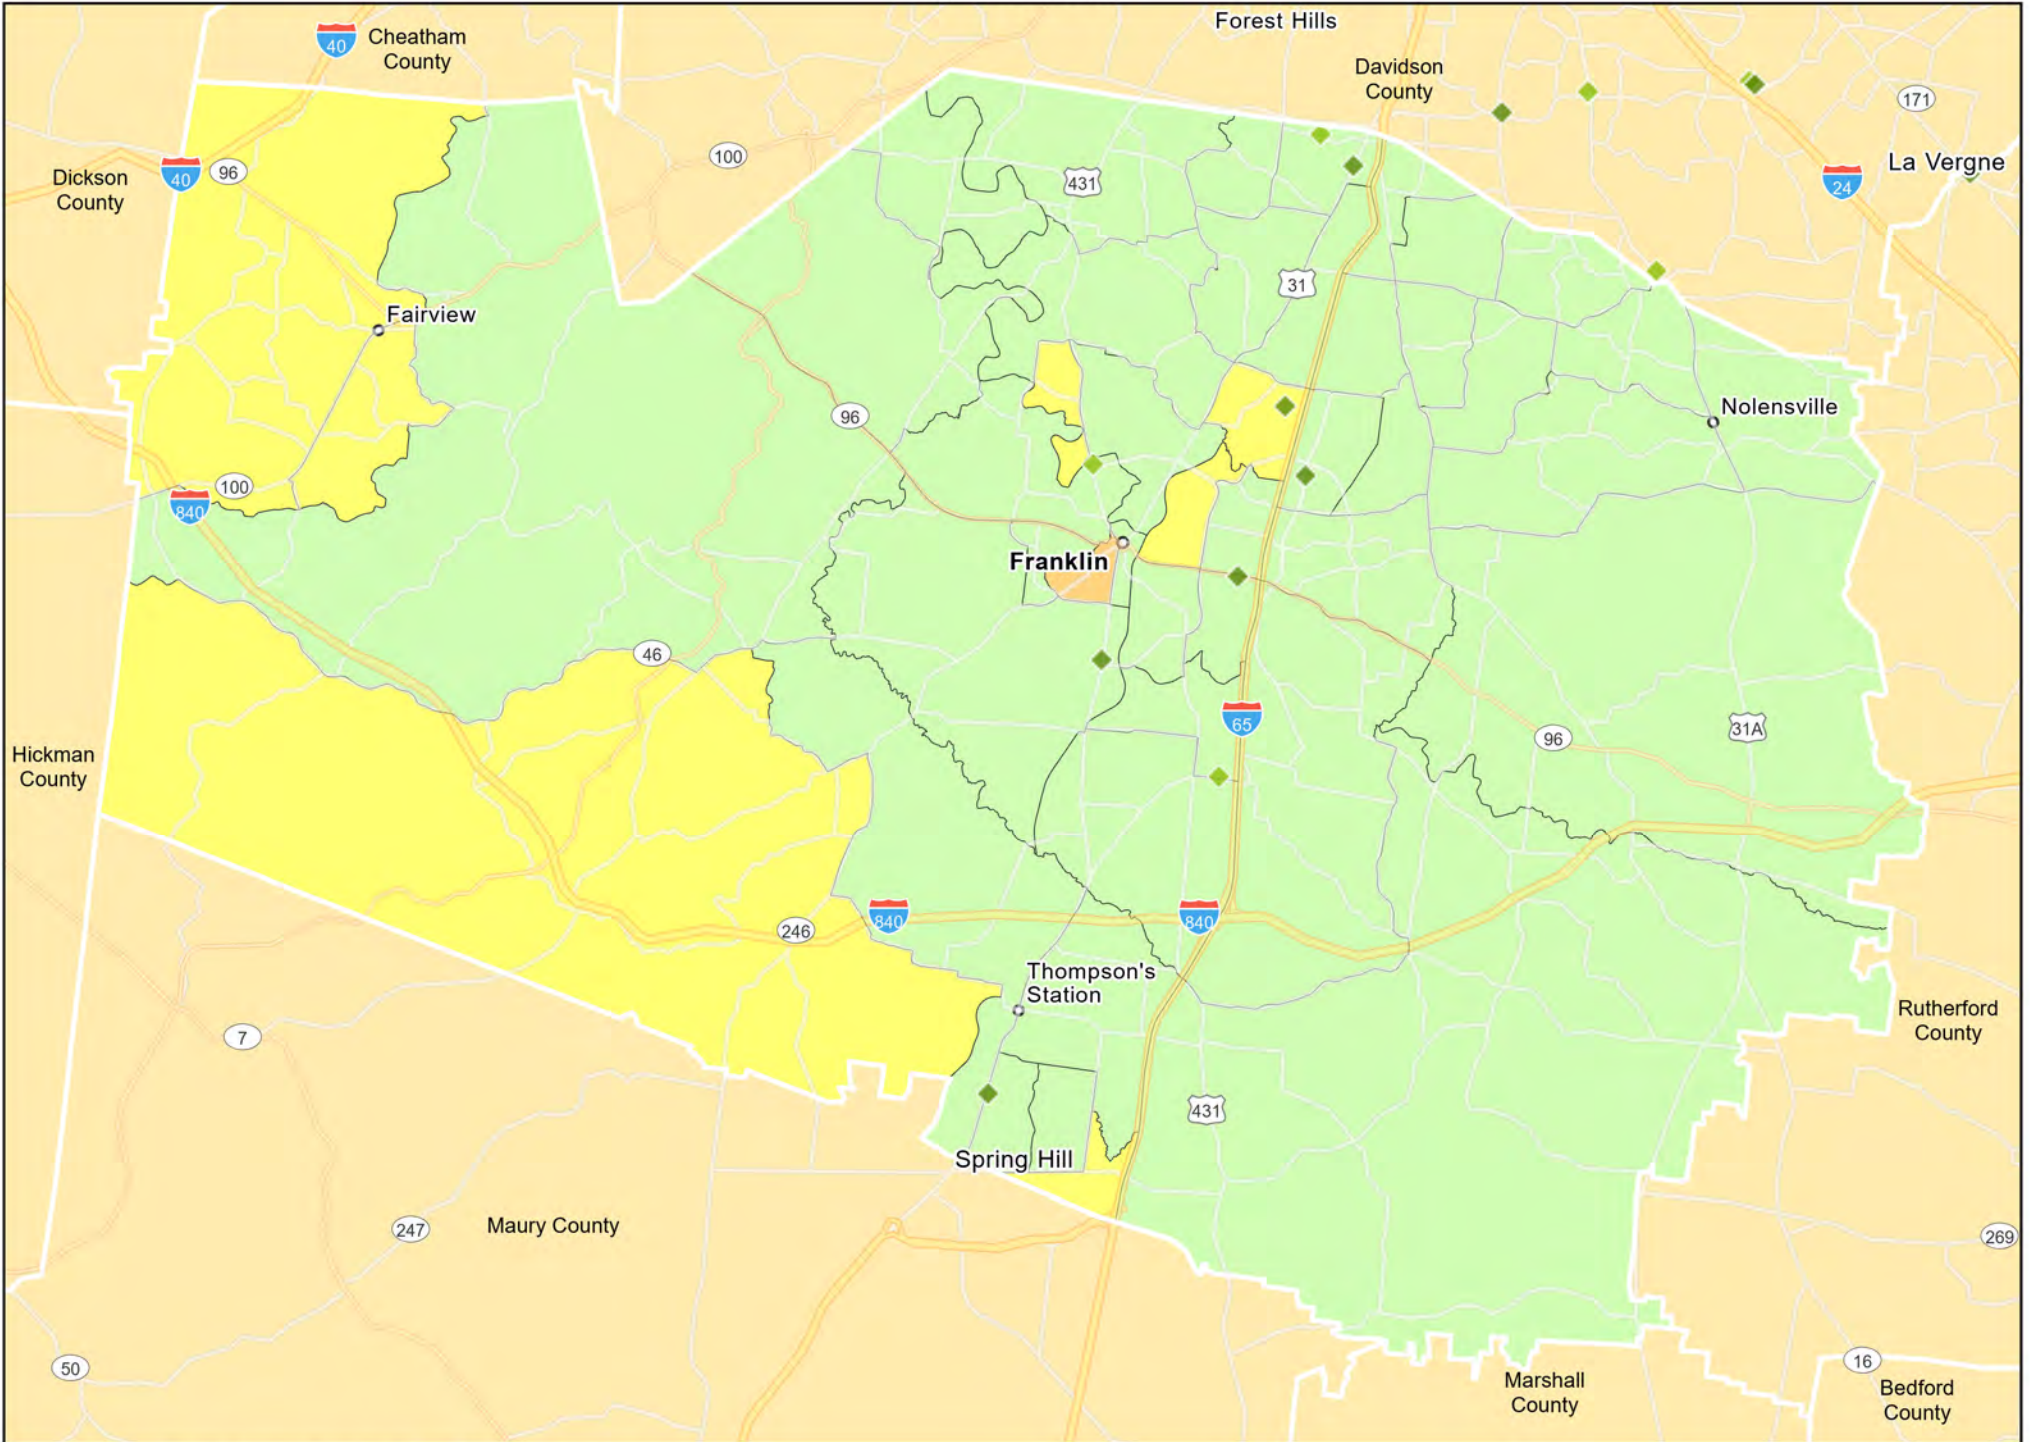

TN10 - Nashville-Davidson--Murfreesboro--Franklin, TN
Williamson County

- Branches
- Tract_Inc_Catg
  - Low
  - Middle
  - Moderate
  - Upper
  - Income Unknown