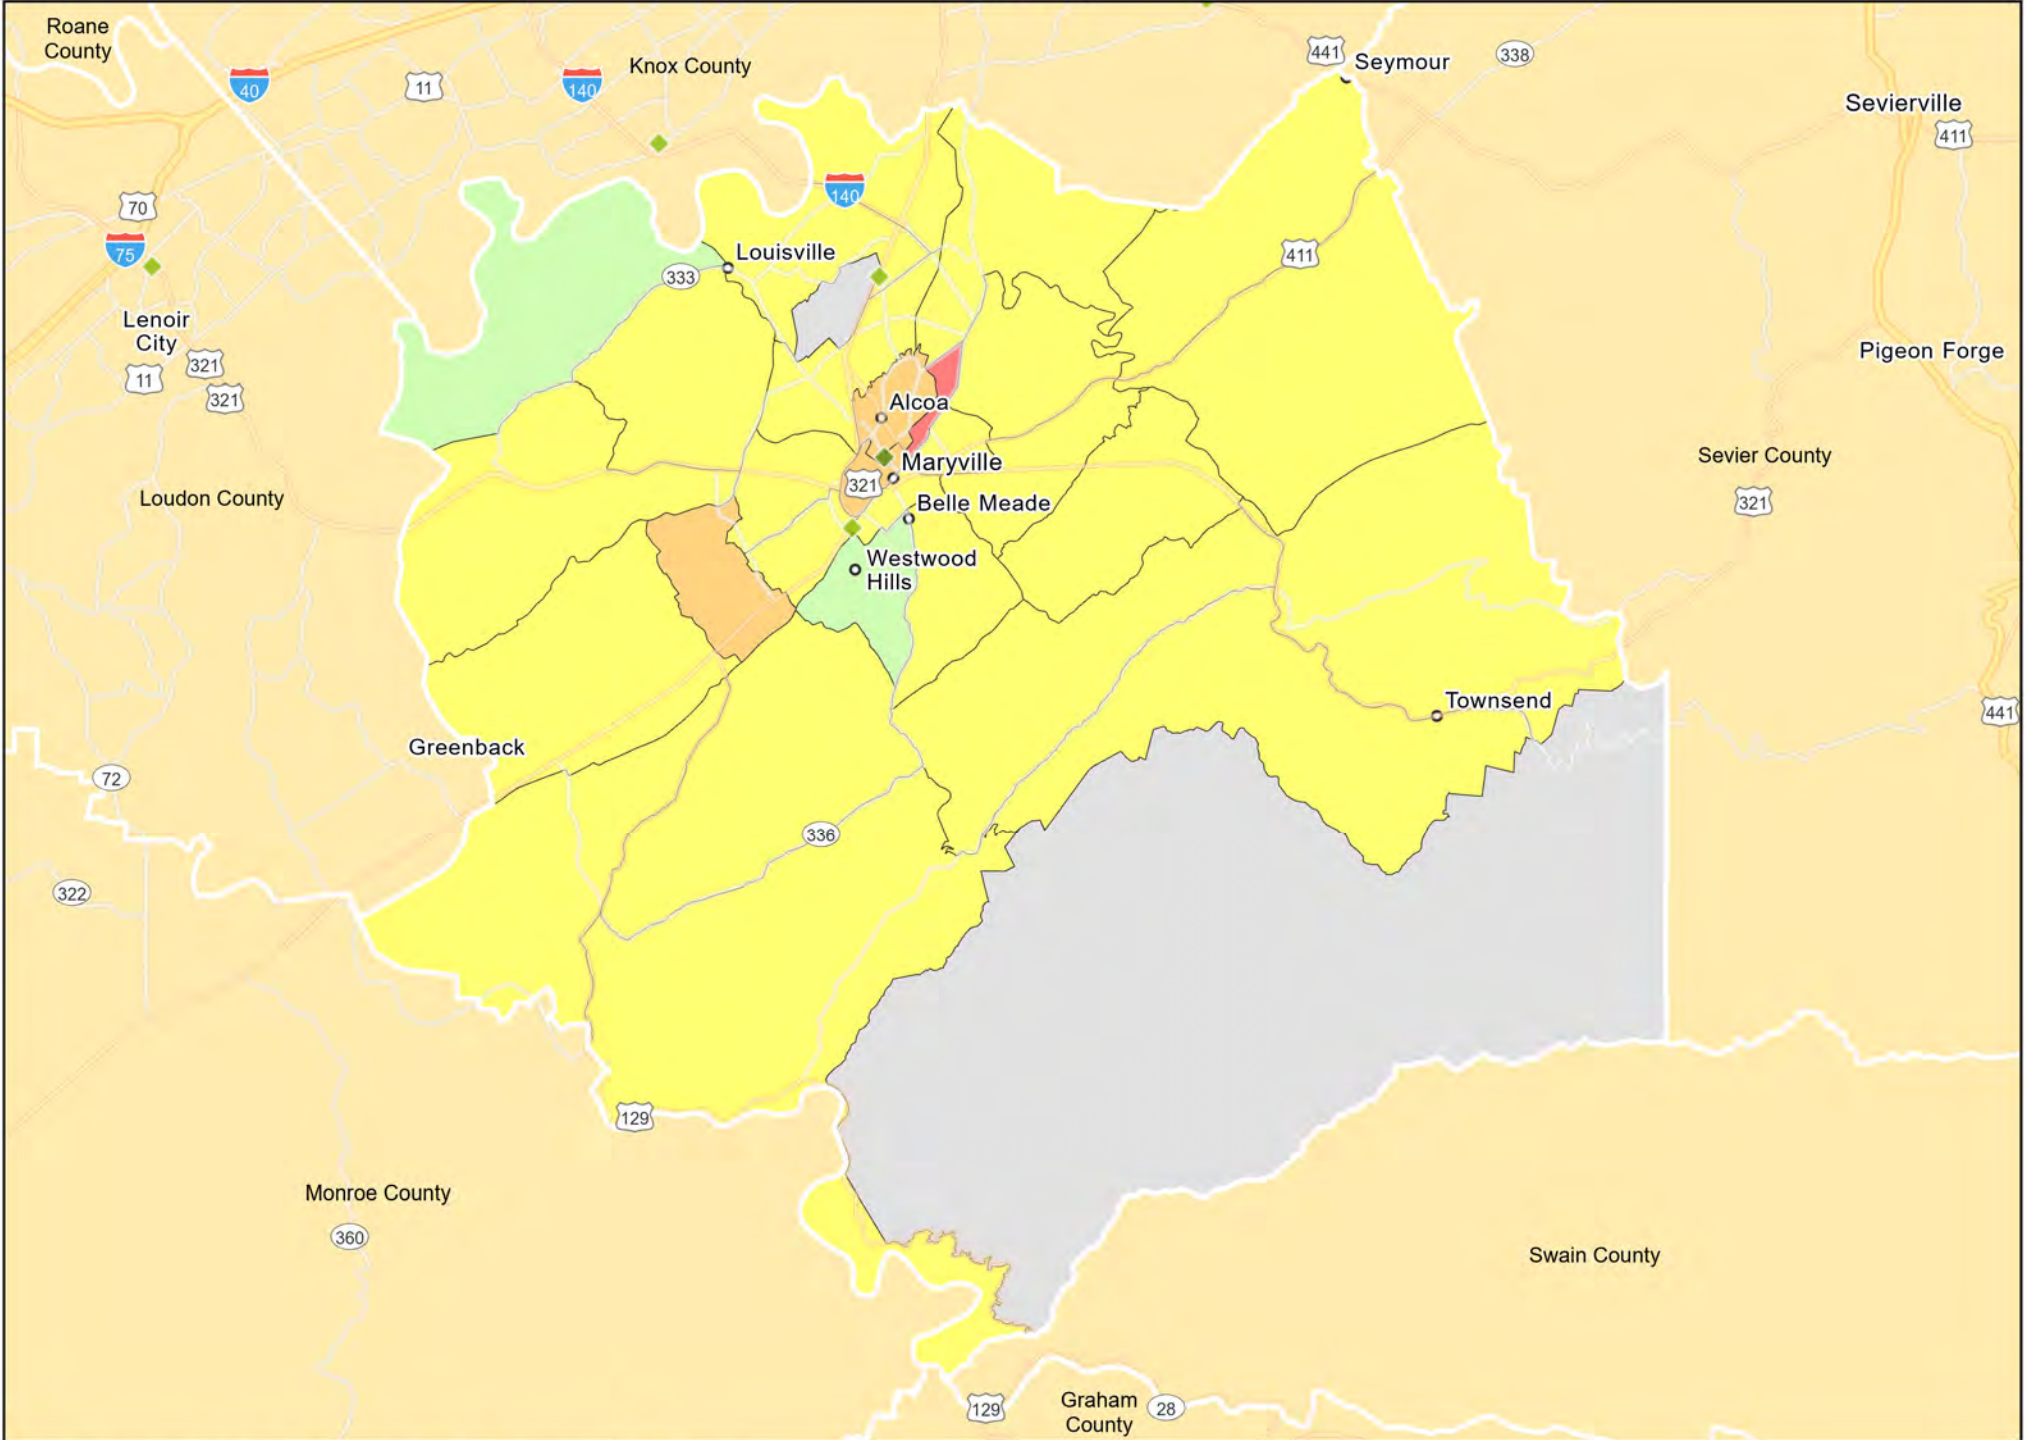

TN07 - Knoxville
Blount County

- Branches
- Tract_Inc_Catg
- Moderate
- Upper
- Low
- Middle
- Income Unknown