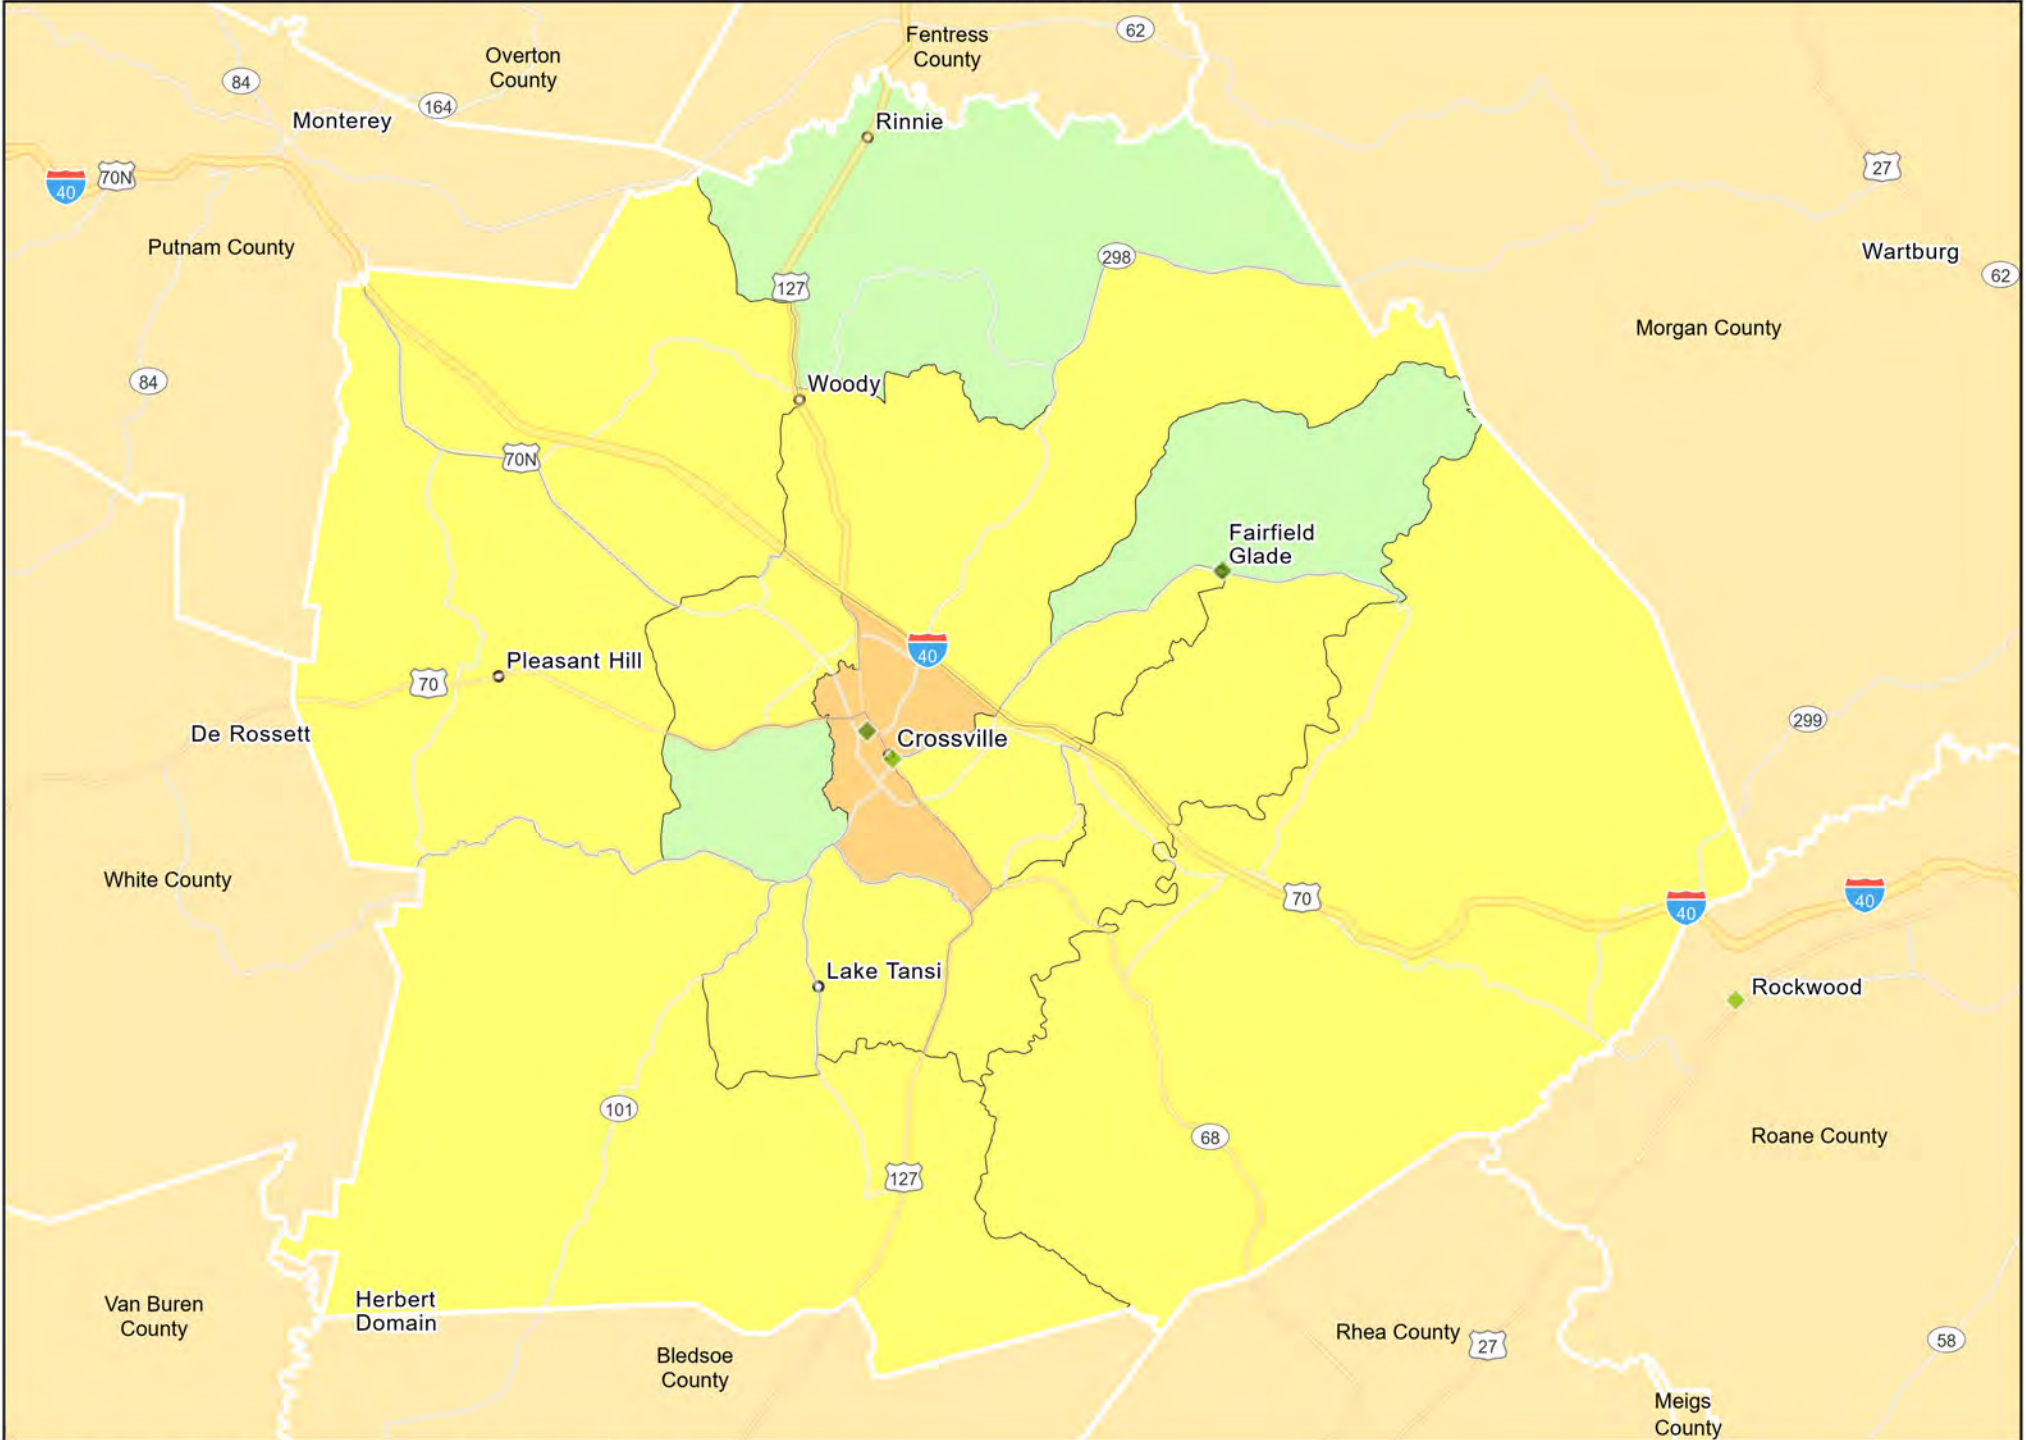

TN11 - Eastern Tennessee
Cumberland County