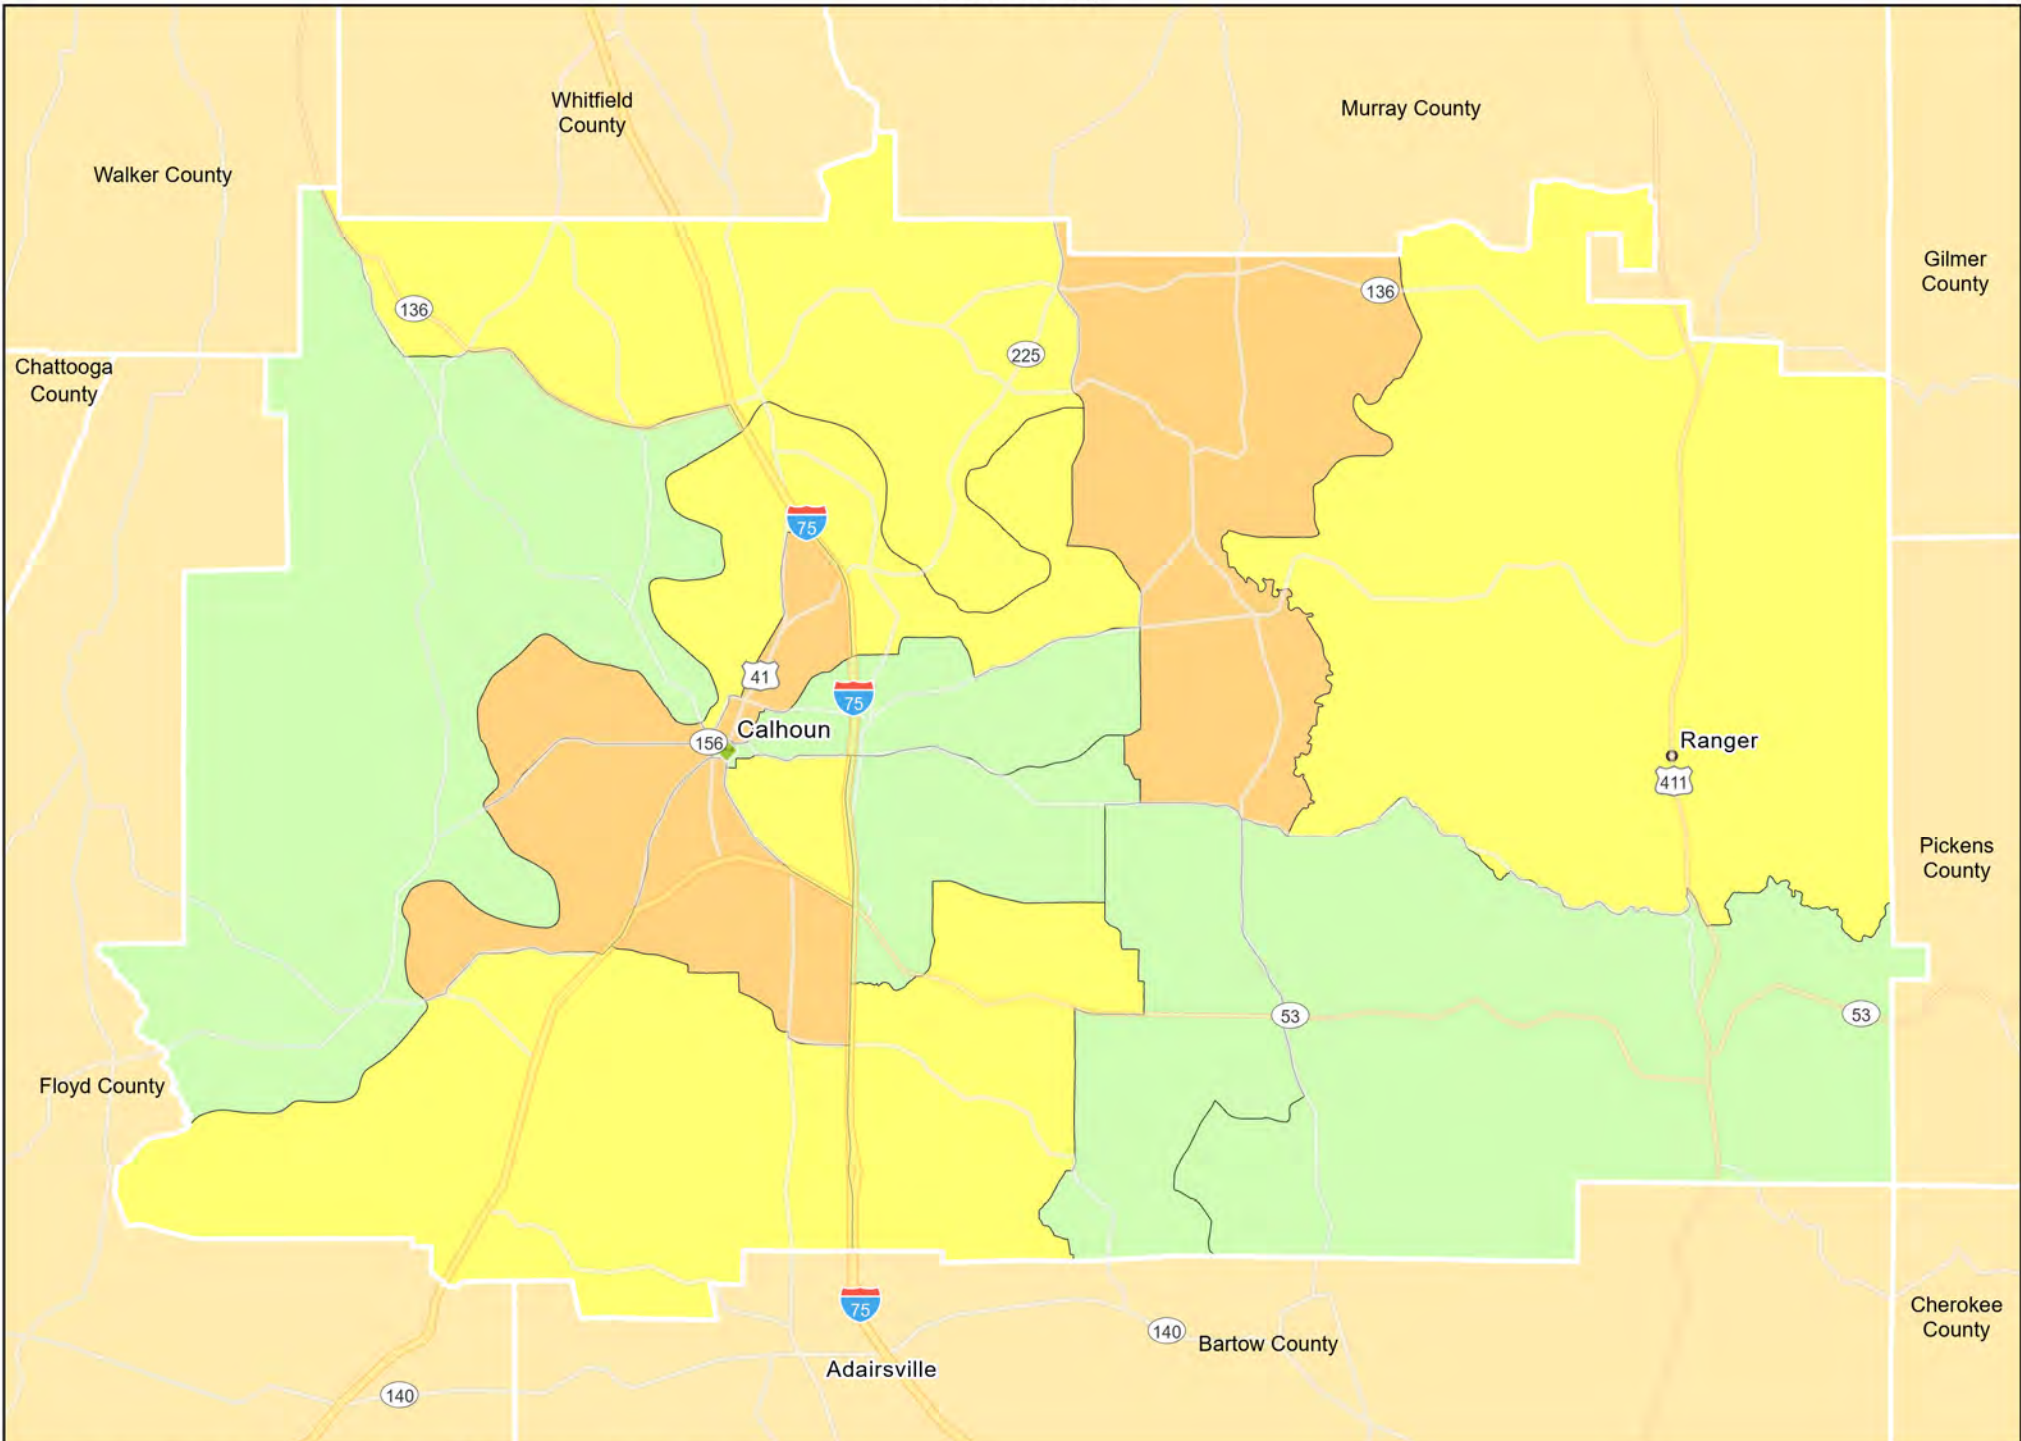

GA11 - Northwest Georgia
Chattooga County

● Branches Tract_Inc_Catg

Low	Moderate	Upper
Middle	Income Unknown	

GA11 - Northwest Georgia
Gilmer County

GA11 - Northwest Georgia
Gordon County

GA11 - Northwest Georgia
Polk County