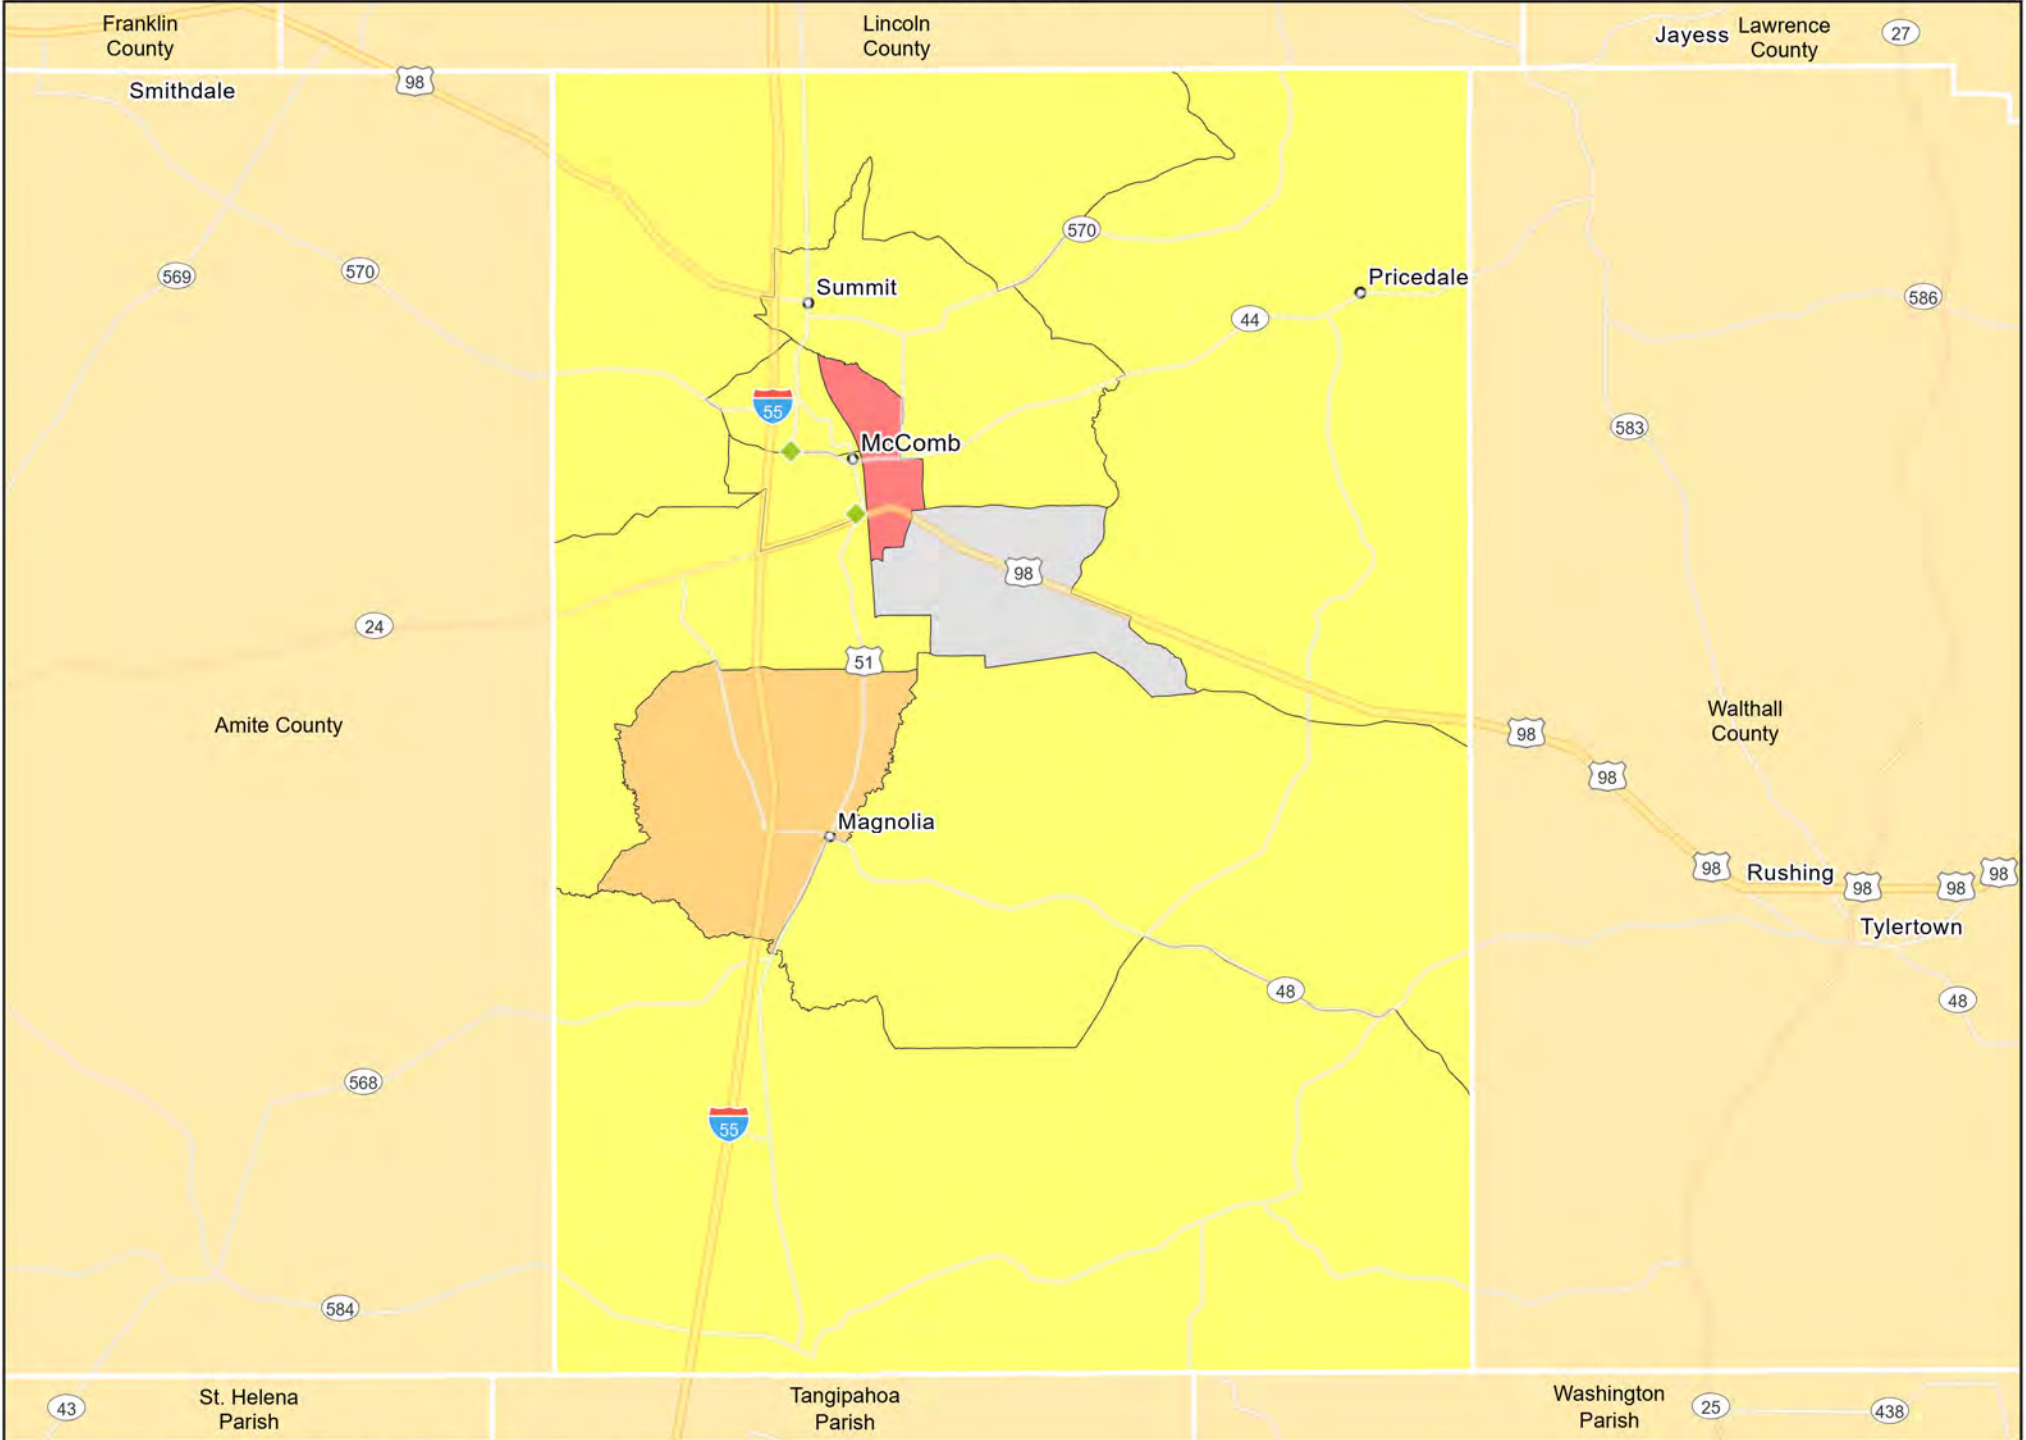

MS04 - Southern Mississippi
Marion County

- Branches
- Tract_Inc_Catg
 - Low
 - Moderate
 - Middle
 - Upper
 - Income Unknown

MS04 - Southern Mississippi
Pearl River County

MS04 - Southern Mississippi
Pike County