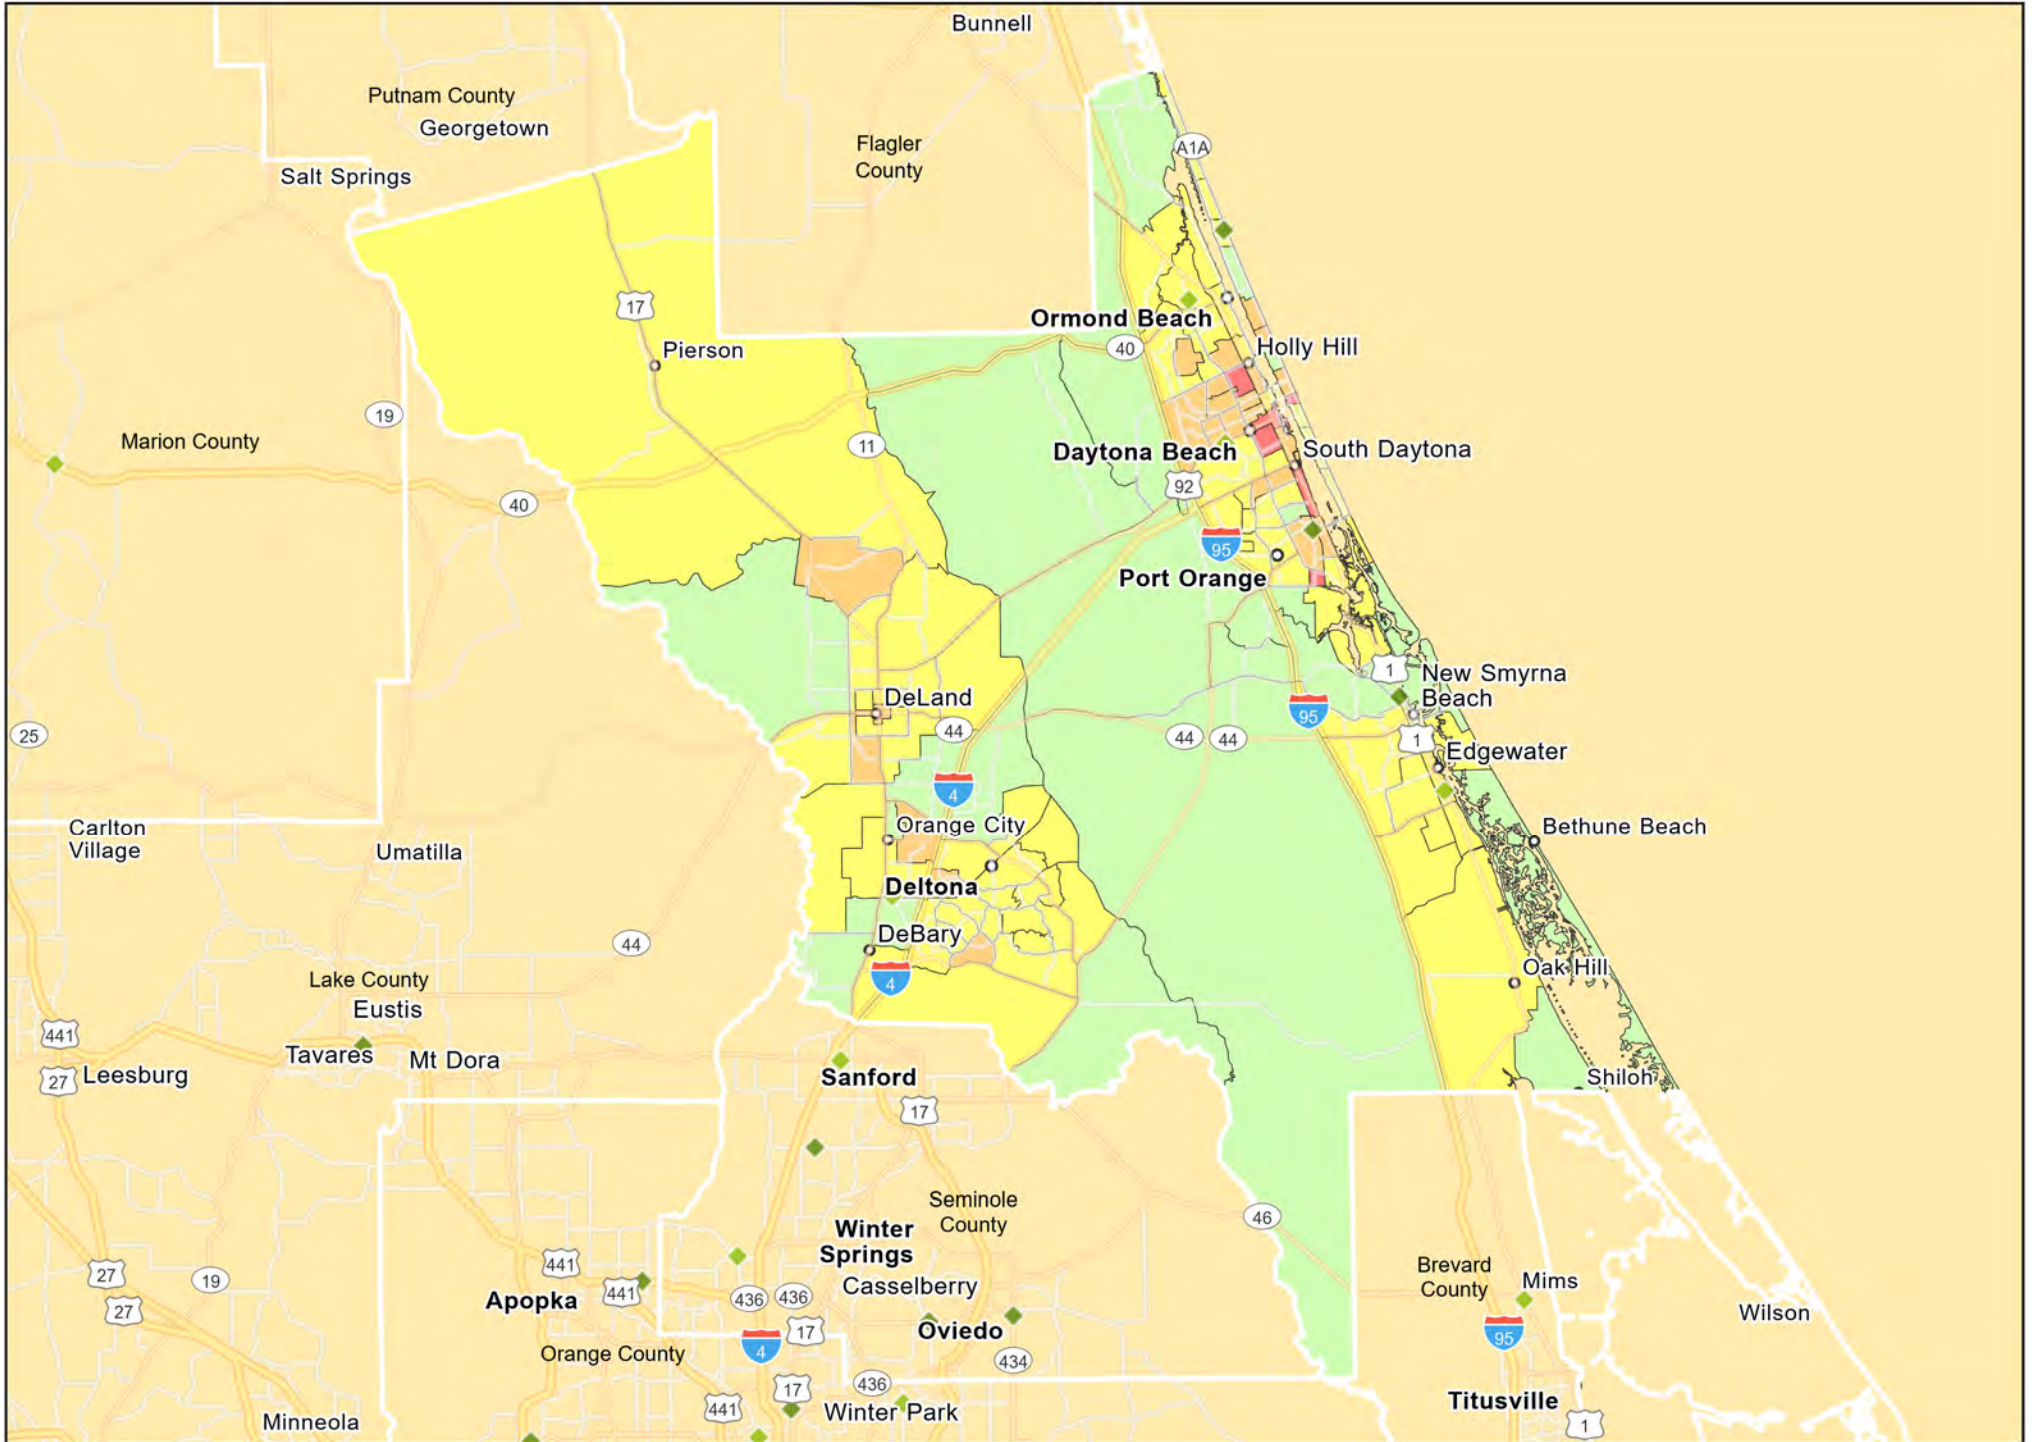

FL03 - Deltona-Daytona
Volusia County