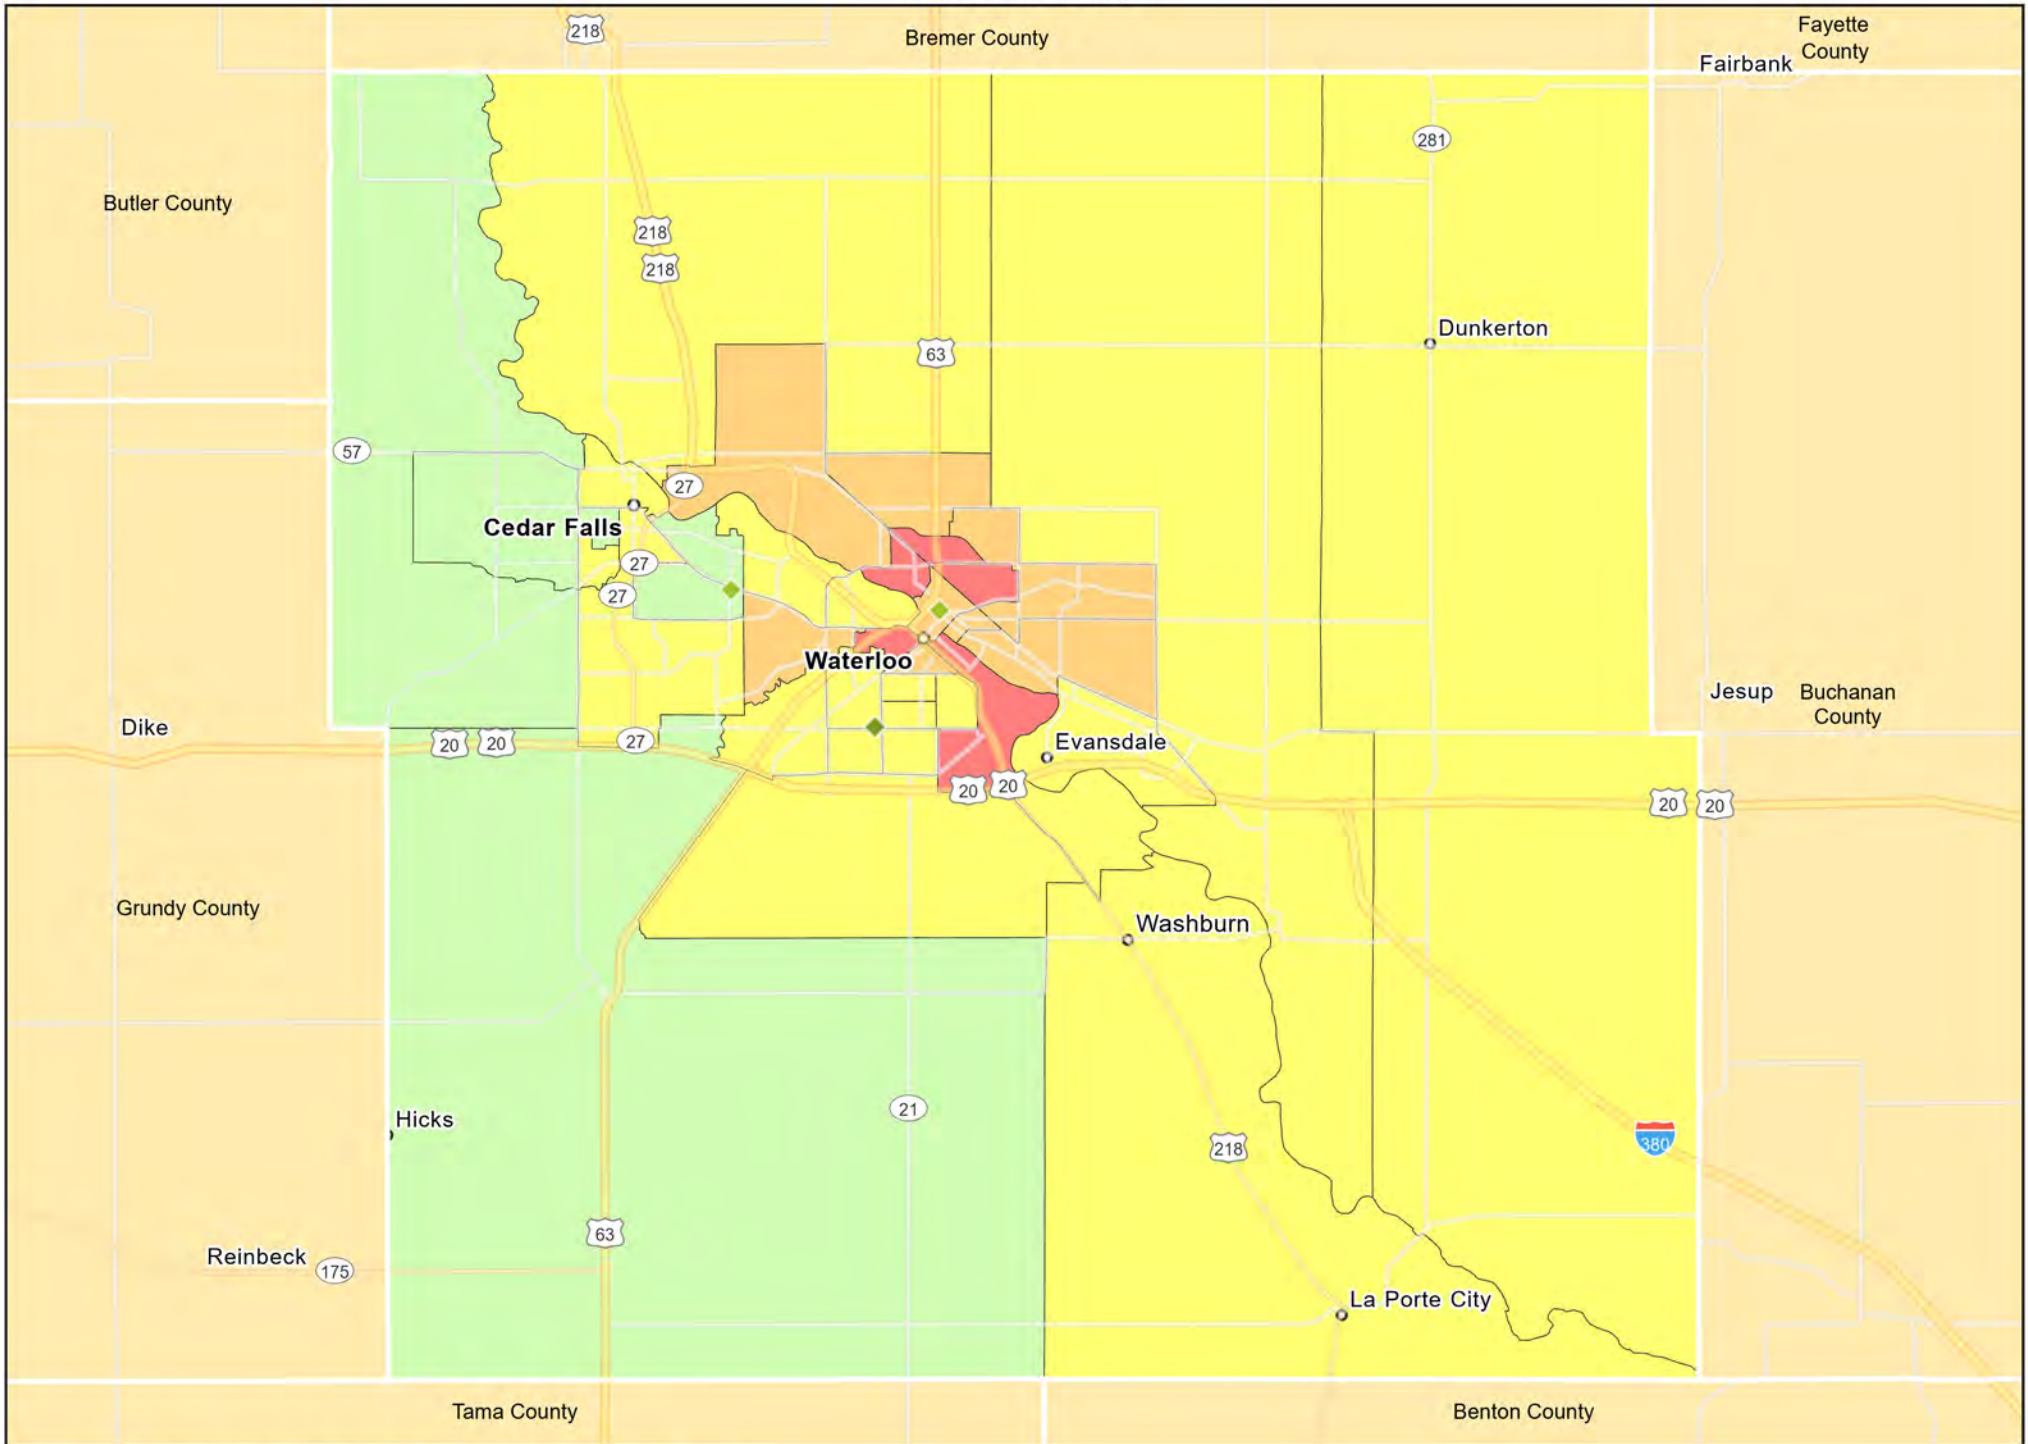

IA04 - Waterloo-Cedar Falls
Black Hawk County

- Branches
- Tract_Inc_Catg
- Moderate
- Upper
- Low
- Middle
- Income Unknown