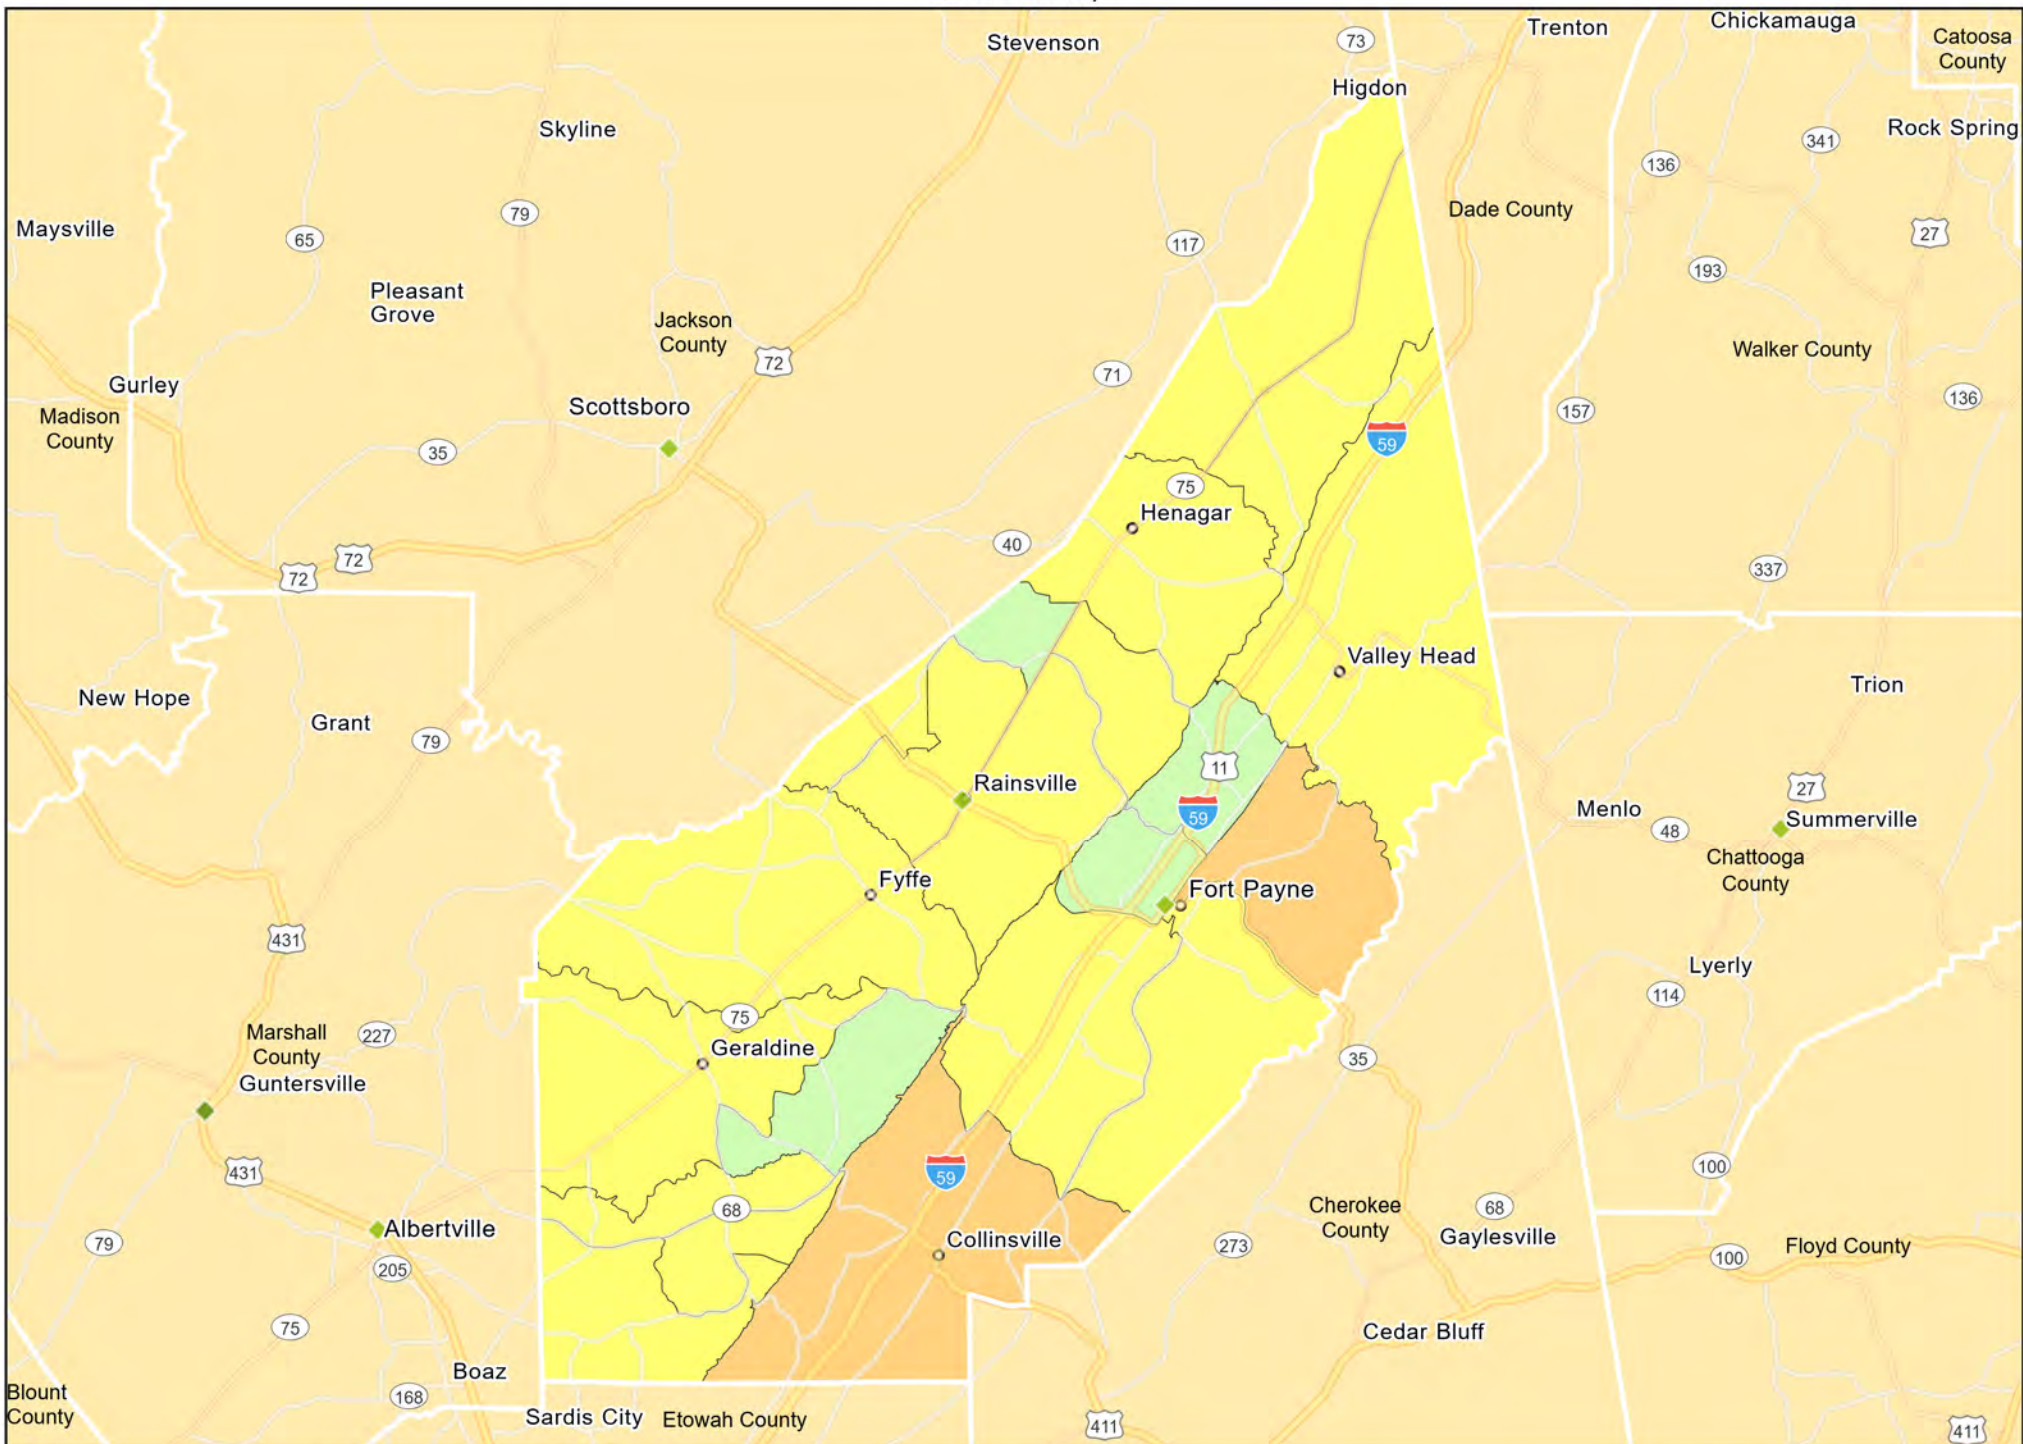

AL15 - Northern Alabama
DeKalb County

AL15 - Northern Alabama
Jackson County

AL15 - Northern Alabama
Marshall County

● Branches Tract_Inc_Catg Moderate Upper
Low Middle Income Unknown

AL16 - South Alabama
Choctaw County