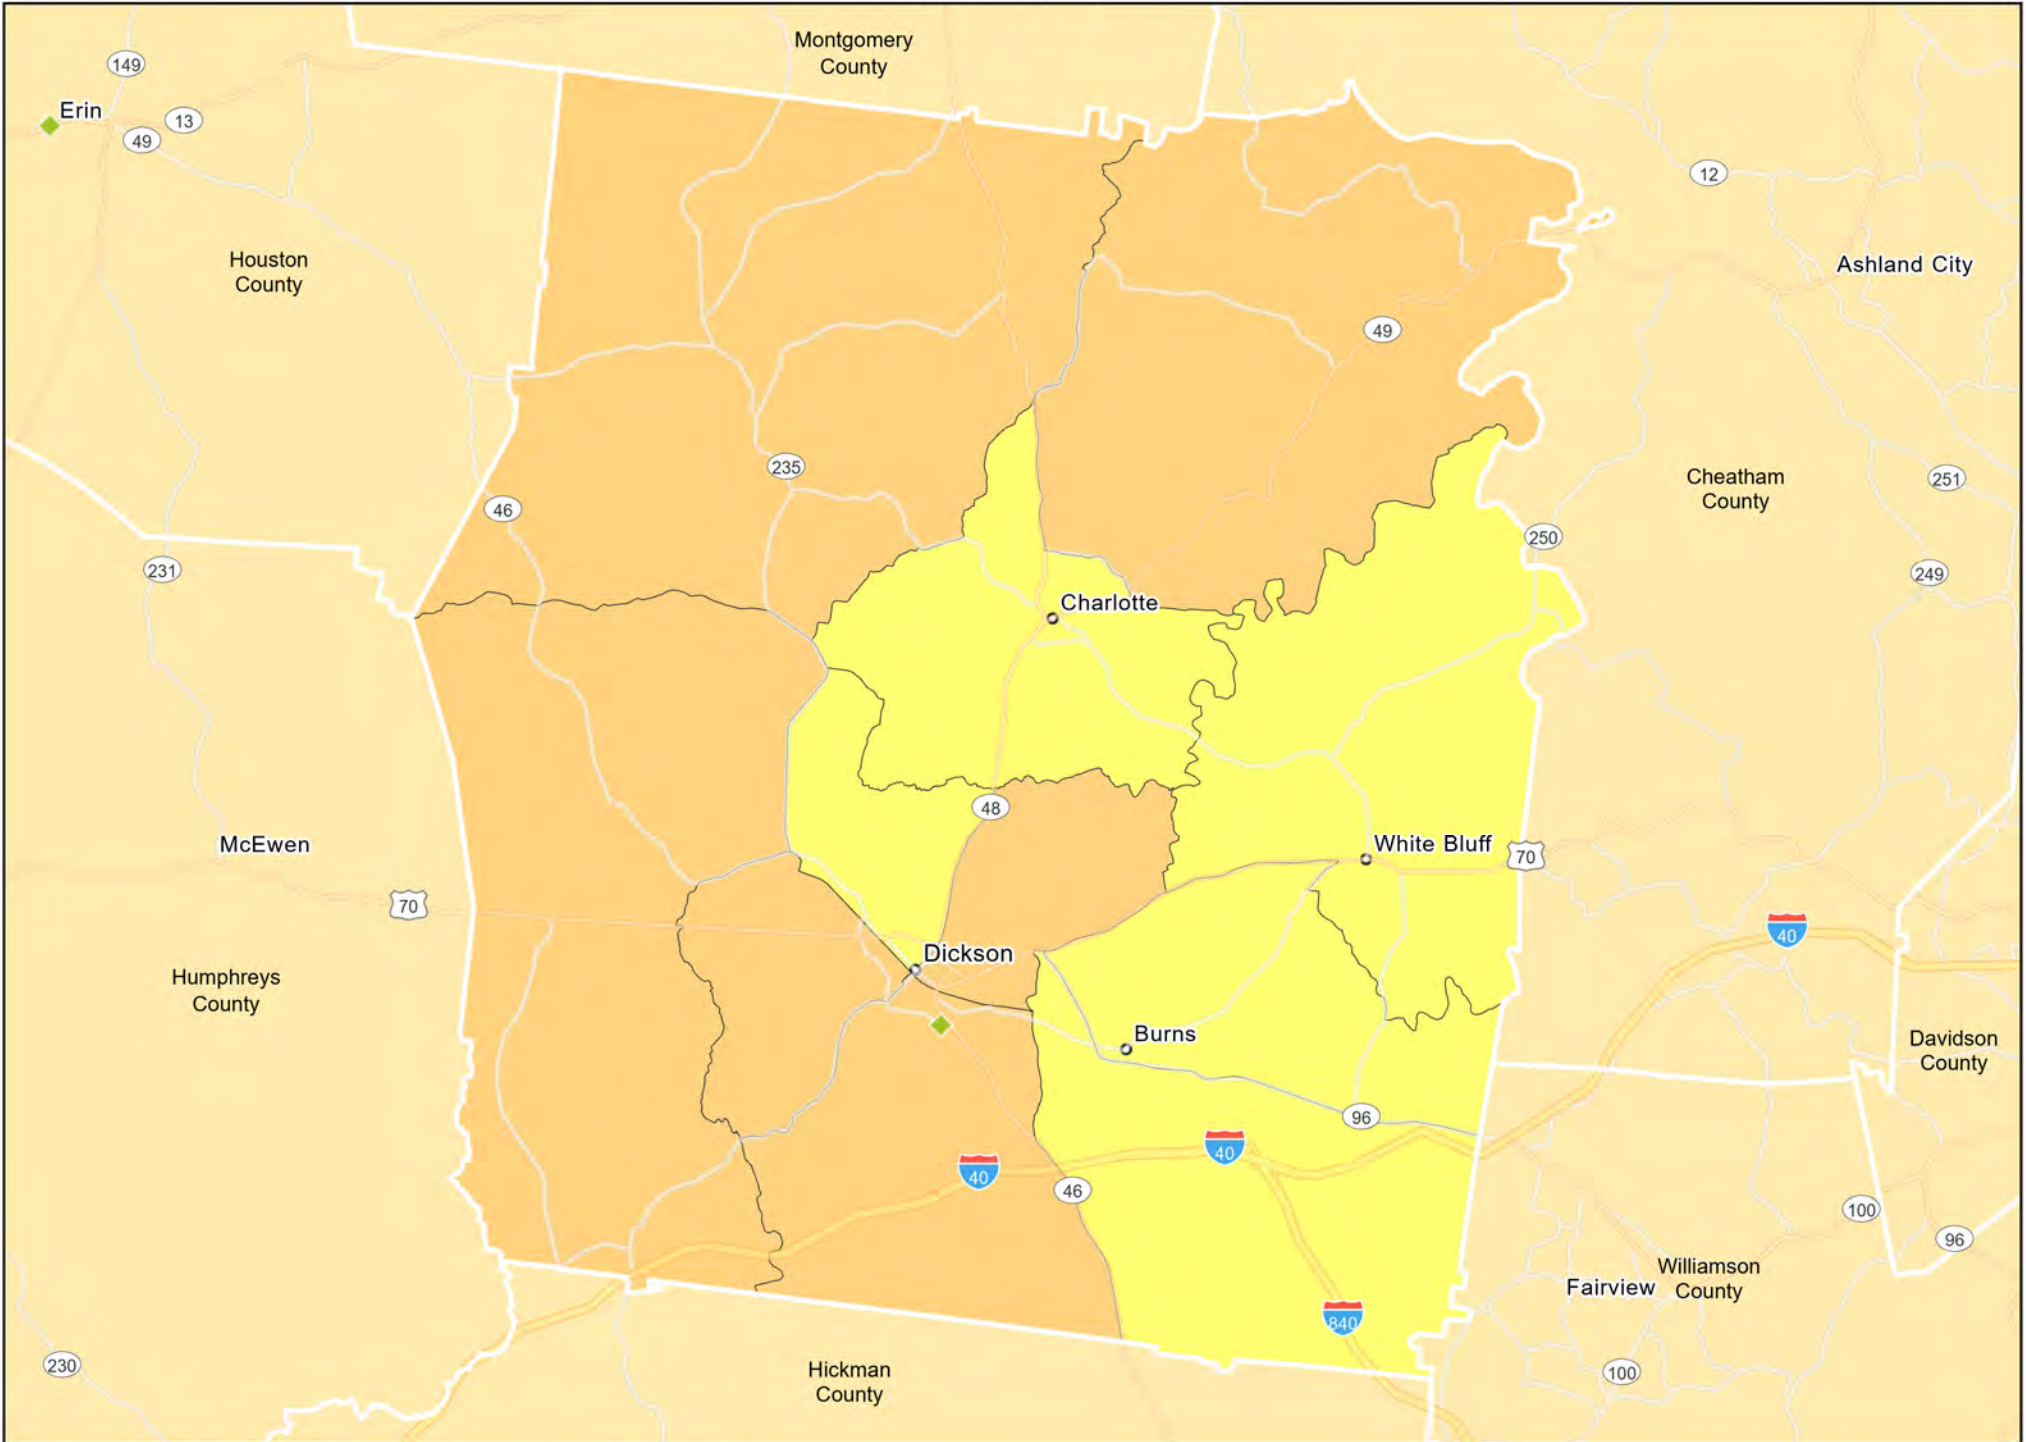

TN09 - Morristown
Jefferson County

TN10 - Nashville-Davidson--Murfreesboro--Franklin, TN

Dickson County

● Branches

Tract_Inc_Catg	Moderate	Upper
Low	Middle	Income Unknown

TN10 - Nashville-Davidson--Murfreesboro--Franklin, TN
Cannon County