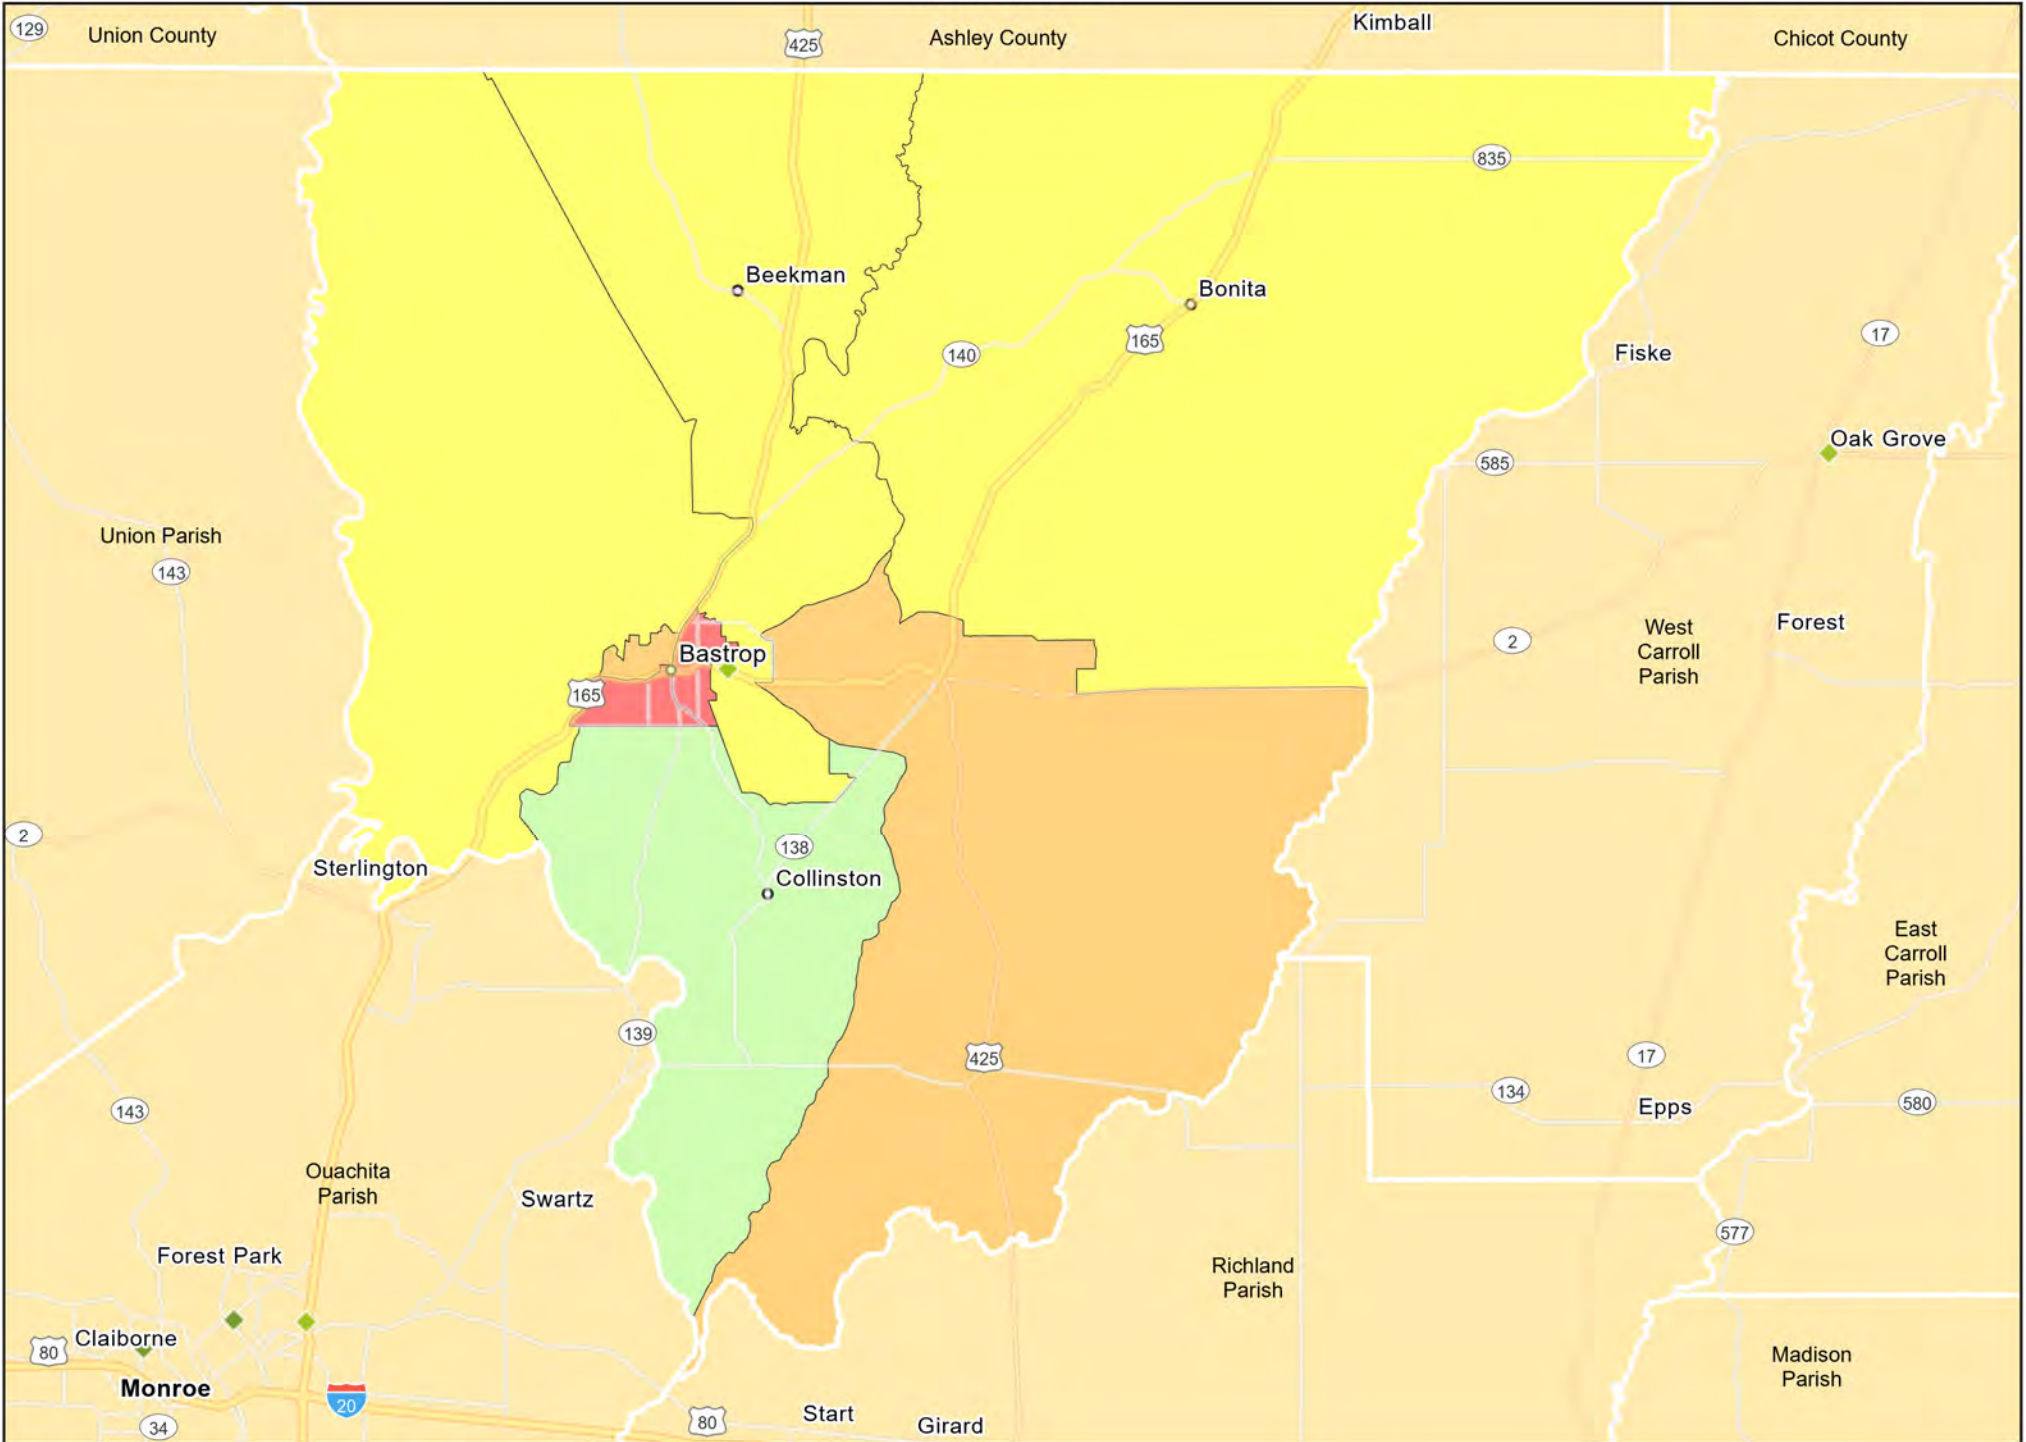

LA05 - Monroe
Morehouse Parish