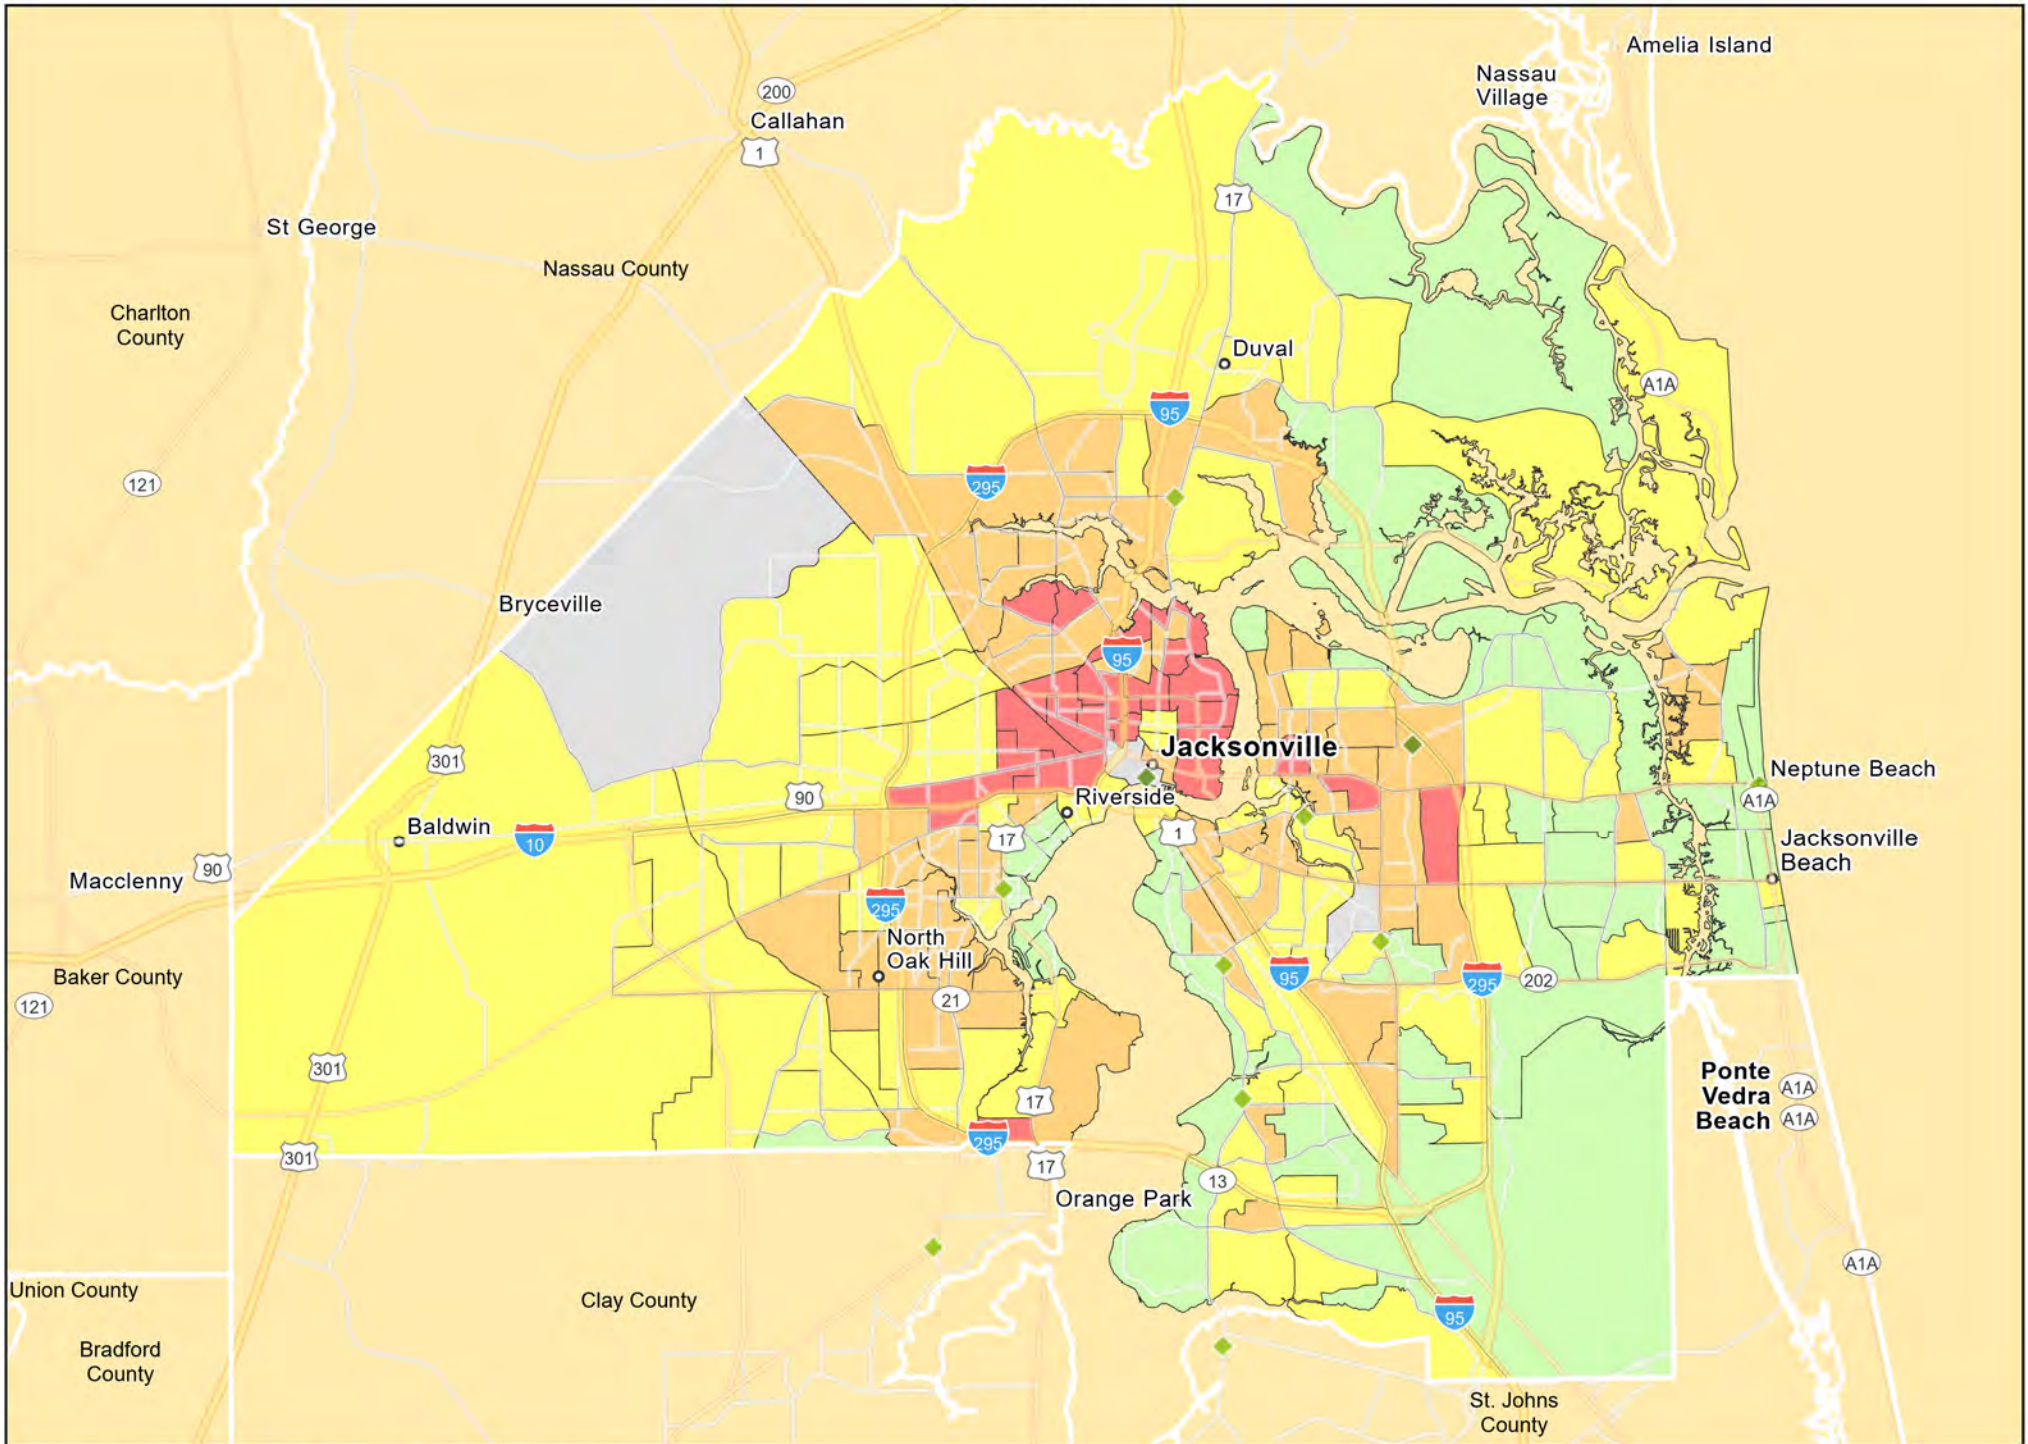

FL07 - Jacksonville
Duval County