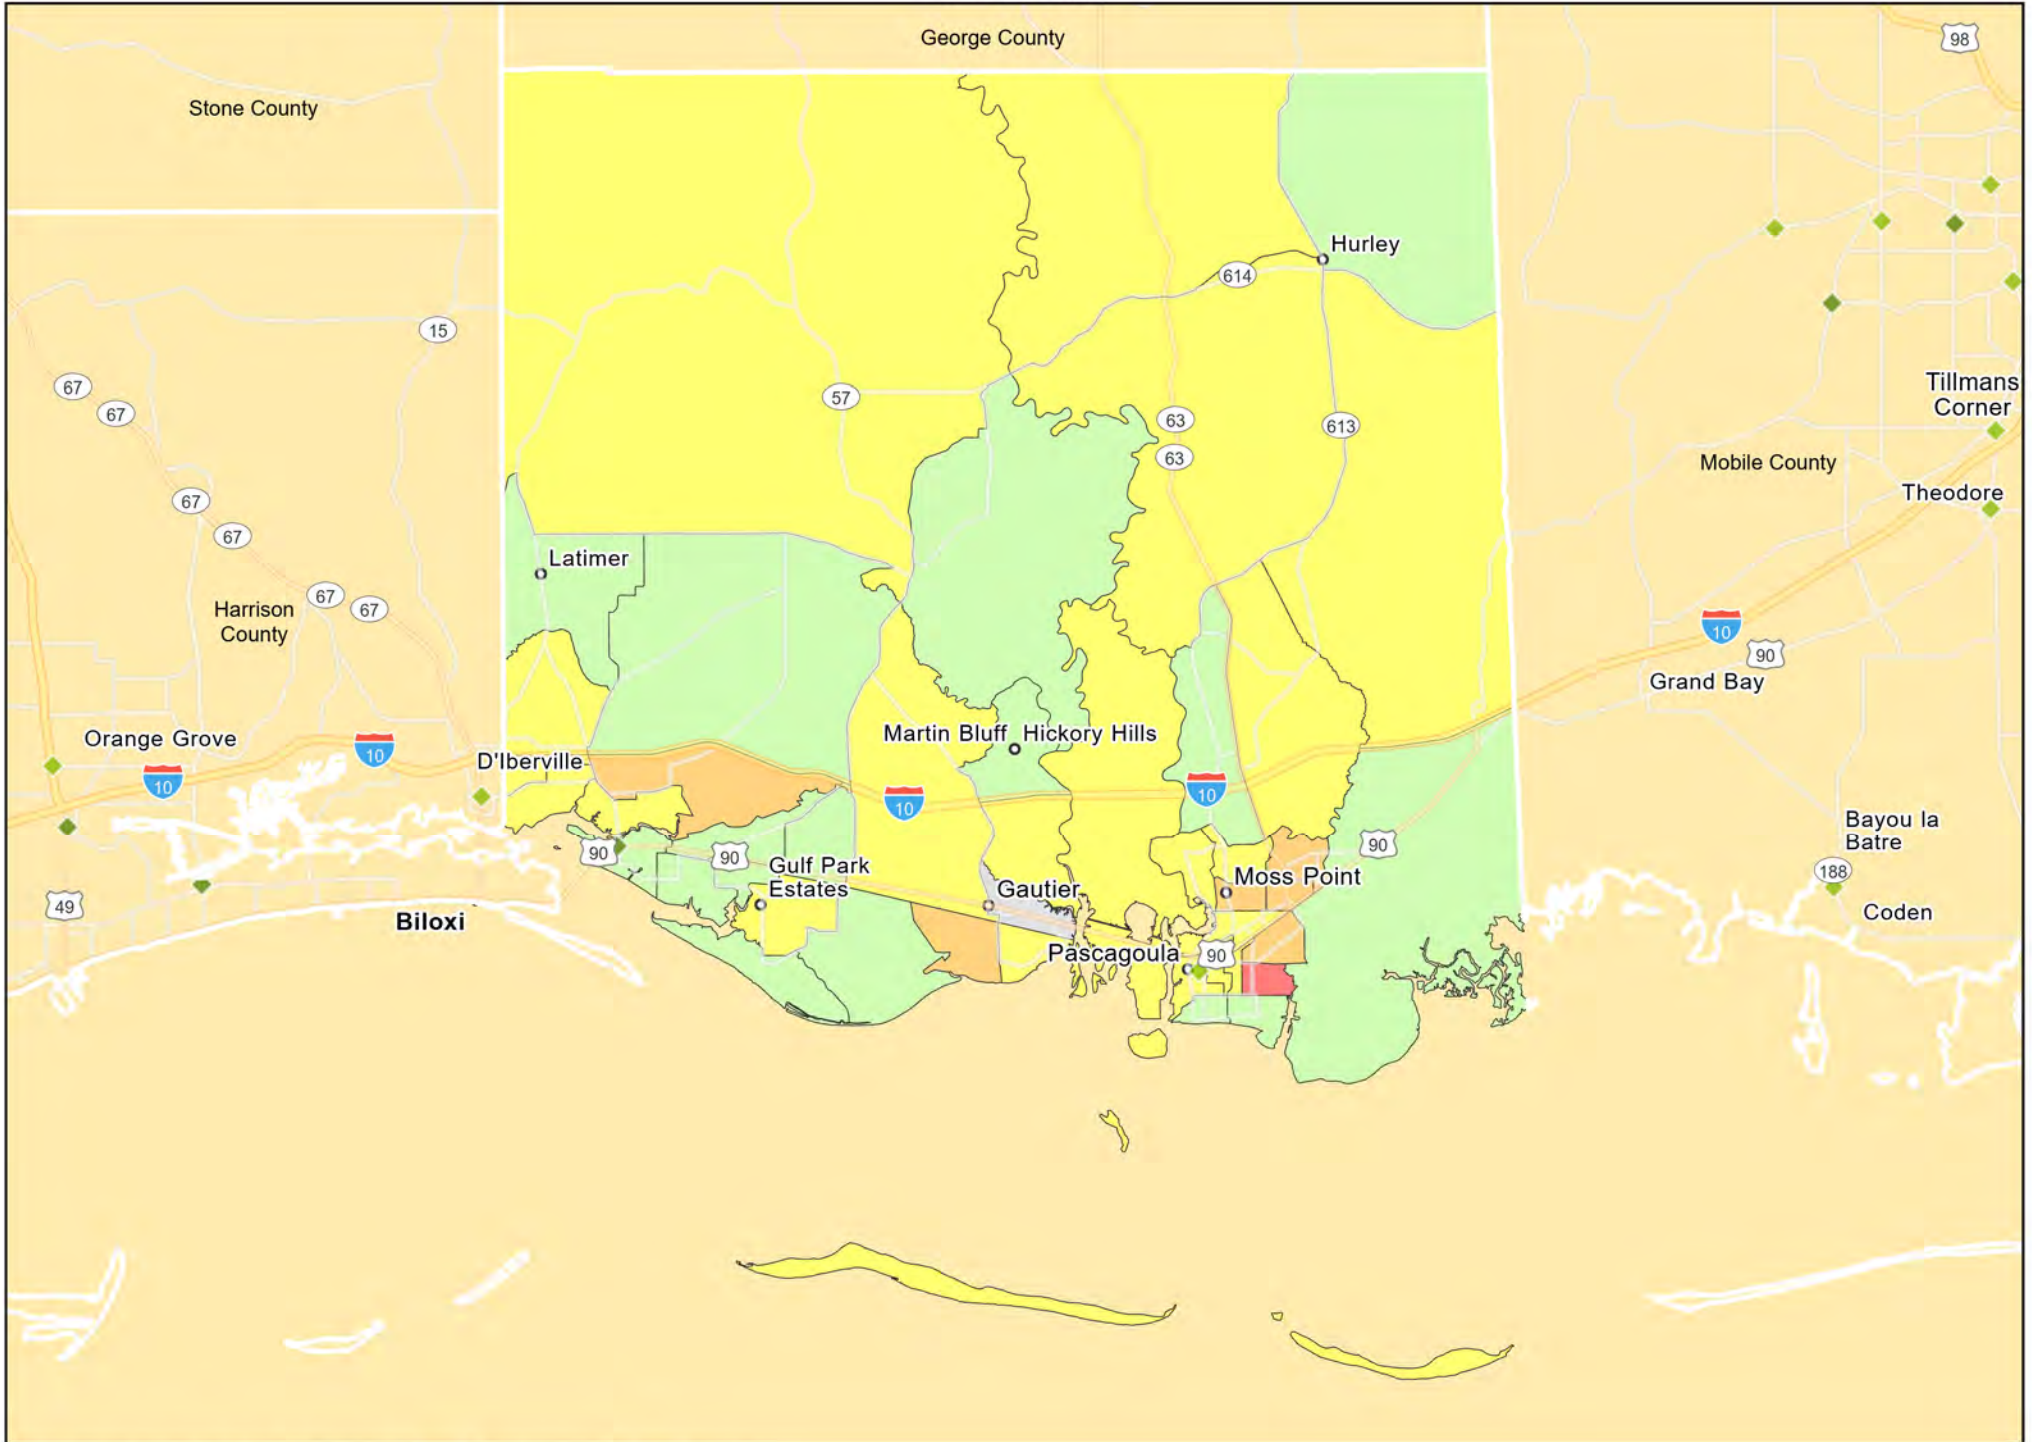

MO10 - Taney County
Taney County

MS01 - Gulfport-Biloxi-Pascagoula
Hancock County

St. Bernard Parish

MS01 - Gulfport-Biloxi-Pascagoula
Harrison County

MS01 - Gulfport-Biloxi-Pascagoula
Jackson County

MS02 - Hattiesburg
Forrest County