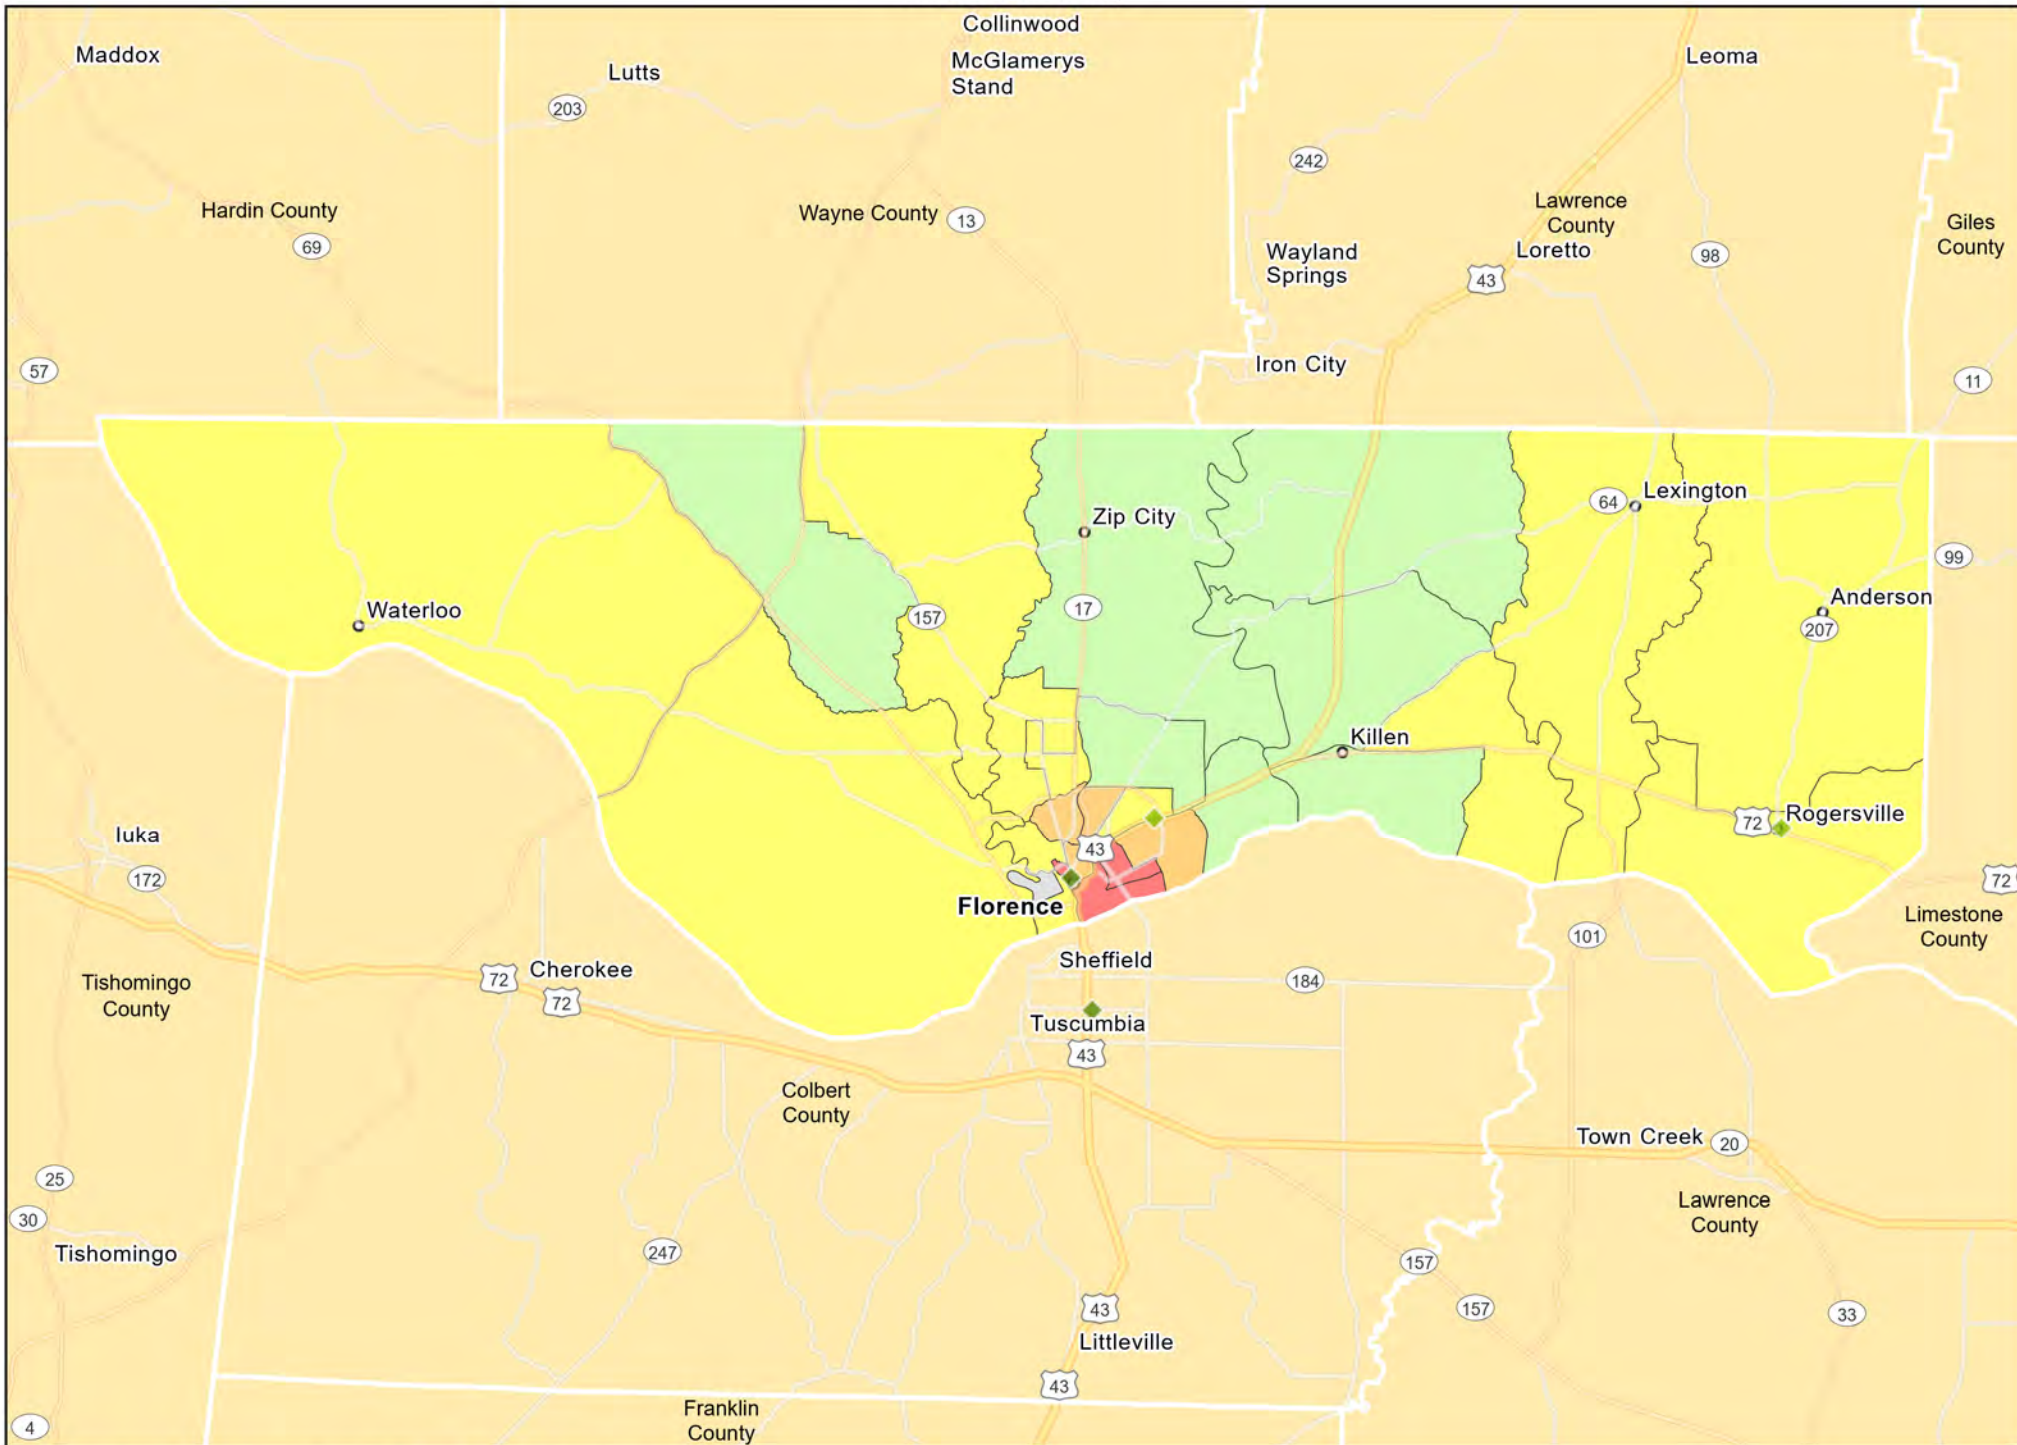

AL05 - Decatur
Lawrence County

AL05 - Decatur
Morgan County

AL06 - Dothan
Houston County

AL07 - Florence-Muscle Shoals
Colbert County

AL07 - Florence-Muscle Shoals
Lauderdale County

- Branches
- Tract_Inc_Catg
- Moderate
- Upper
- Low
- Middle
- Income Unknown