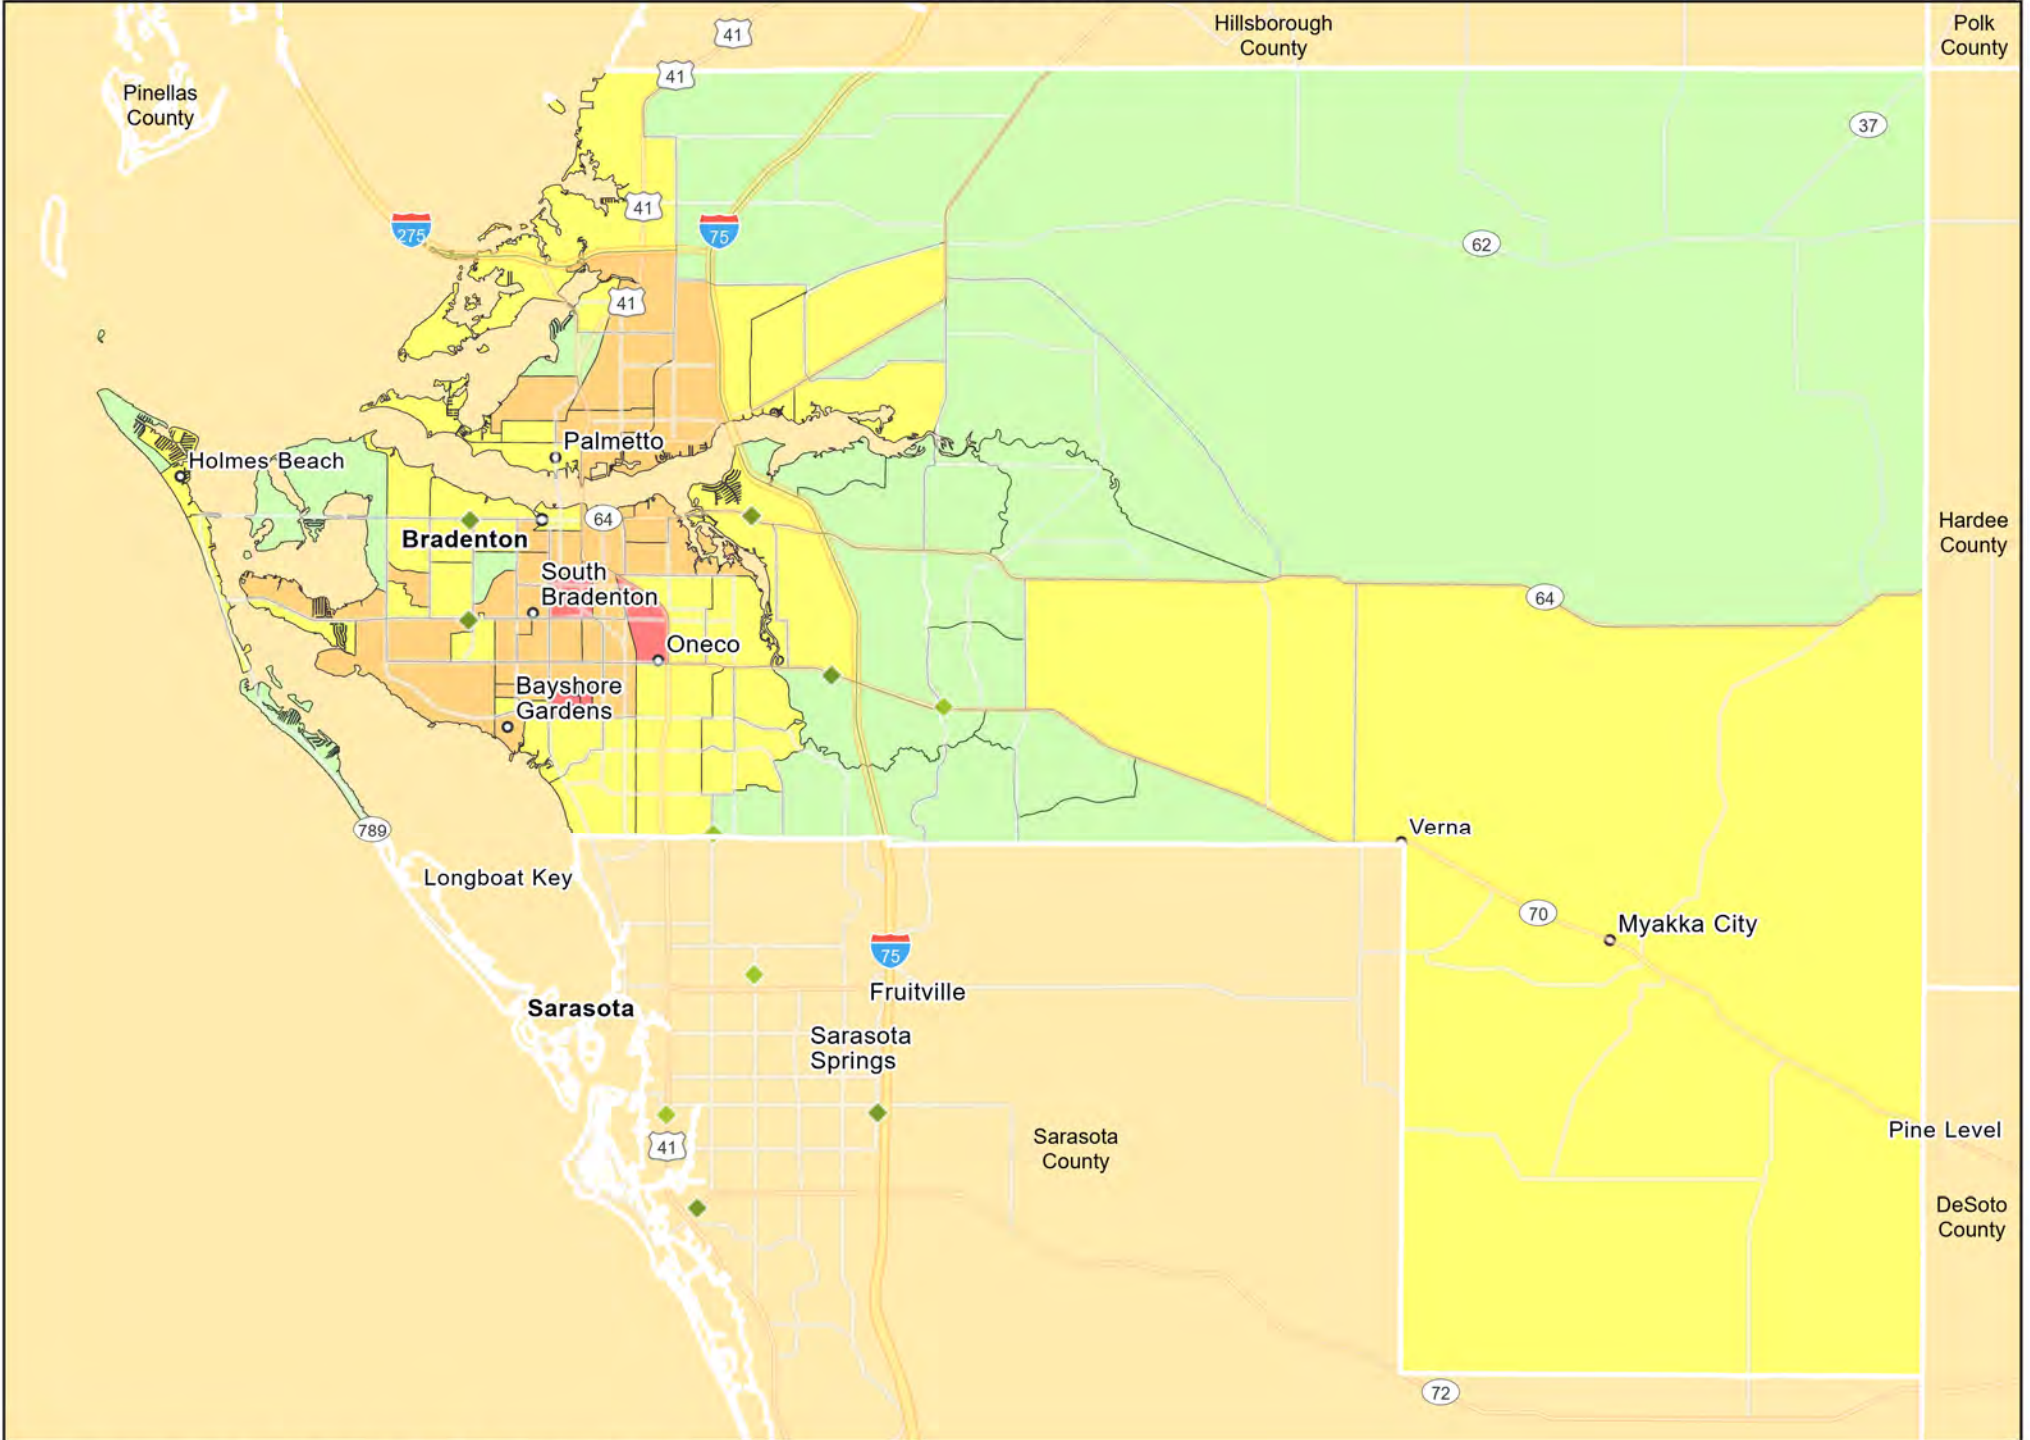

FL17 - Sarasota-Bradenton-North Port
Manatee County

- Branches
- Tract_Inc_Catg
- Moderate
- Upper
- Low
- Middle
- Income Unknown