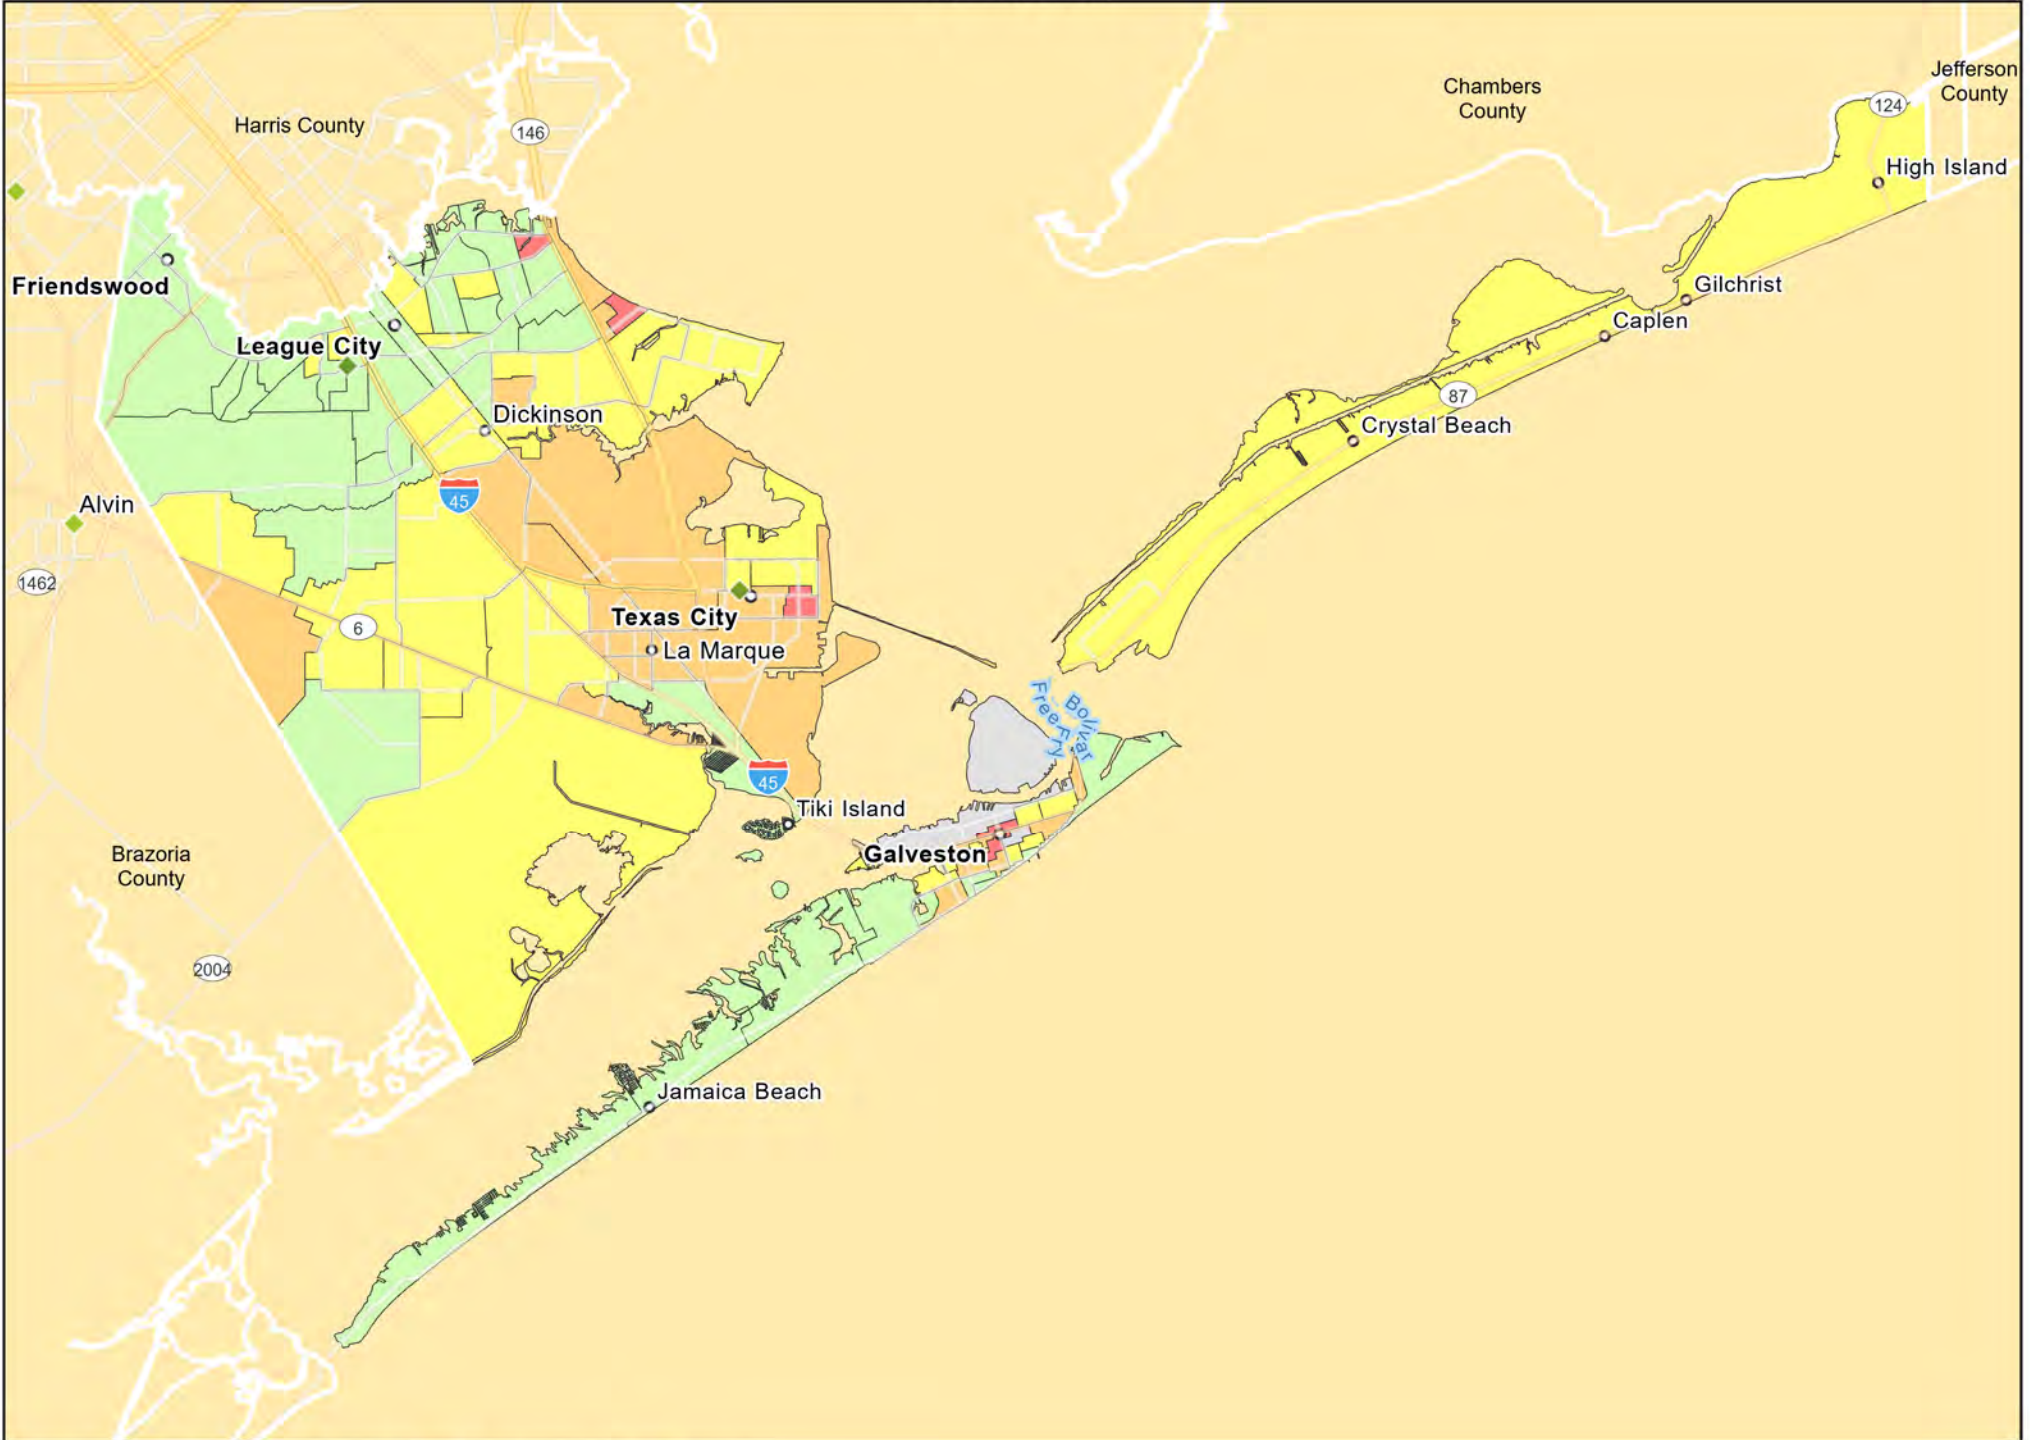

TX04 - Houston-The Woodlands-Sugar Land, TX
Brazoria County

TX04 - Houston-The Woodlands-Sugar Land, TX
Fort Bend County

TX04 - Houston-The Woodlands-Sugar Land, TX
Galveston County

- Branches
- Tract_Inc_Catg
- Moderate
- Upper
- Low
- Middle
- Income Unknown