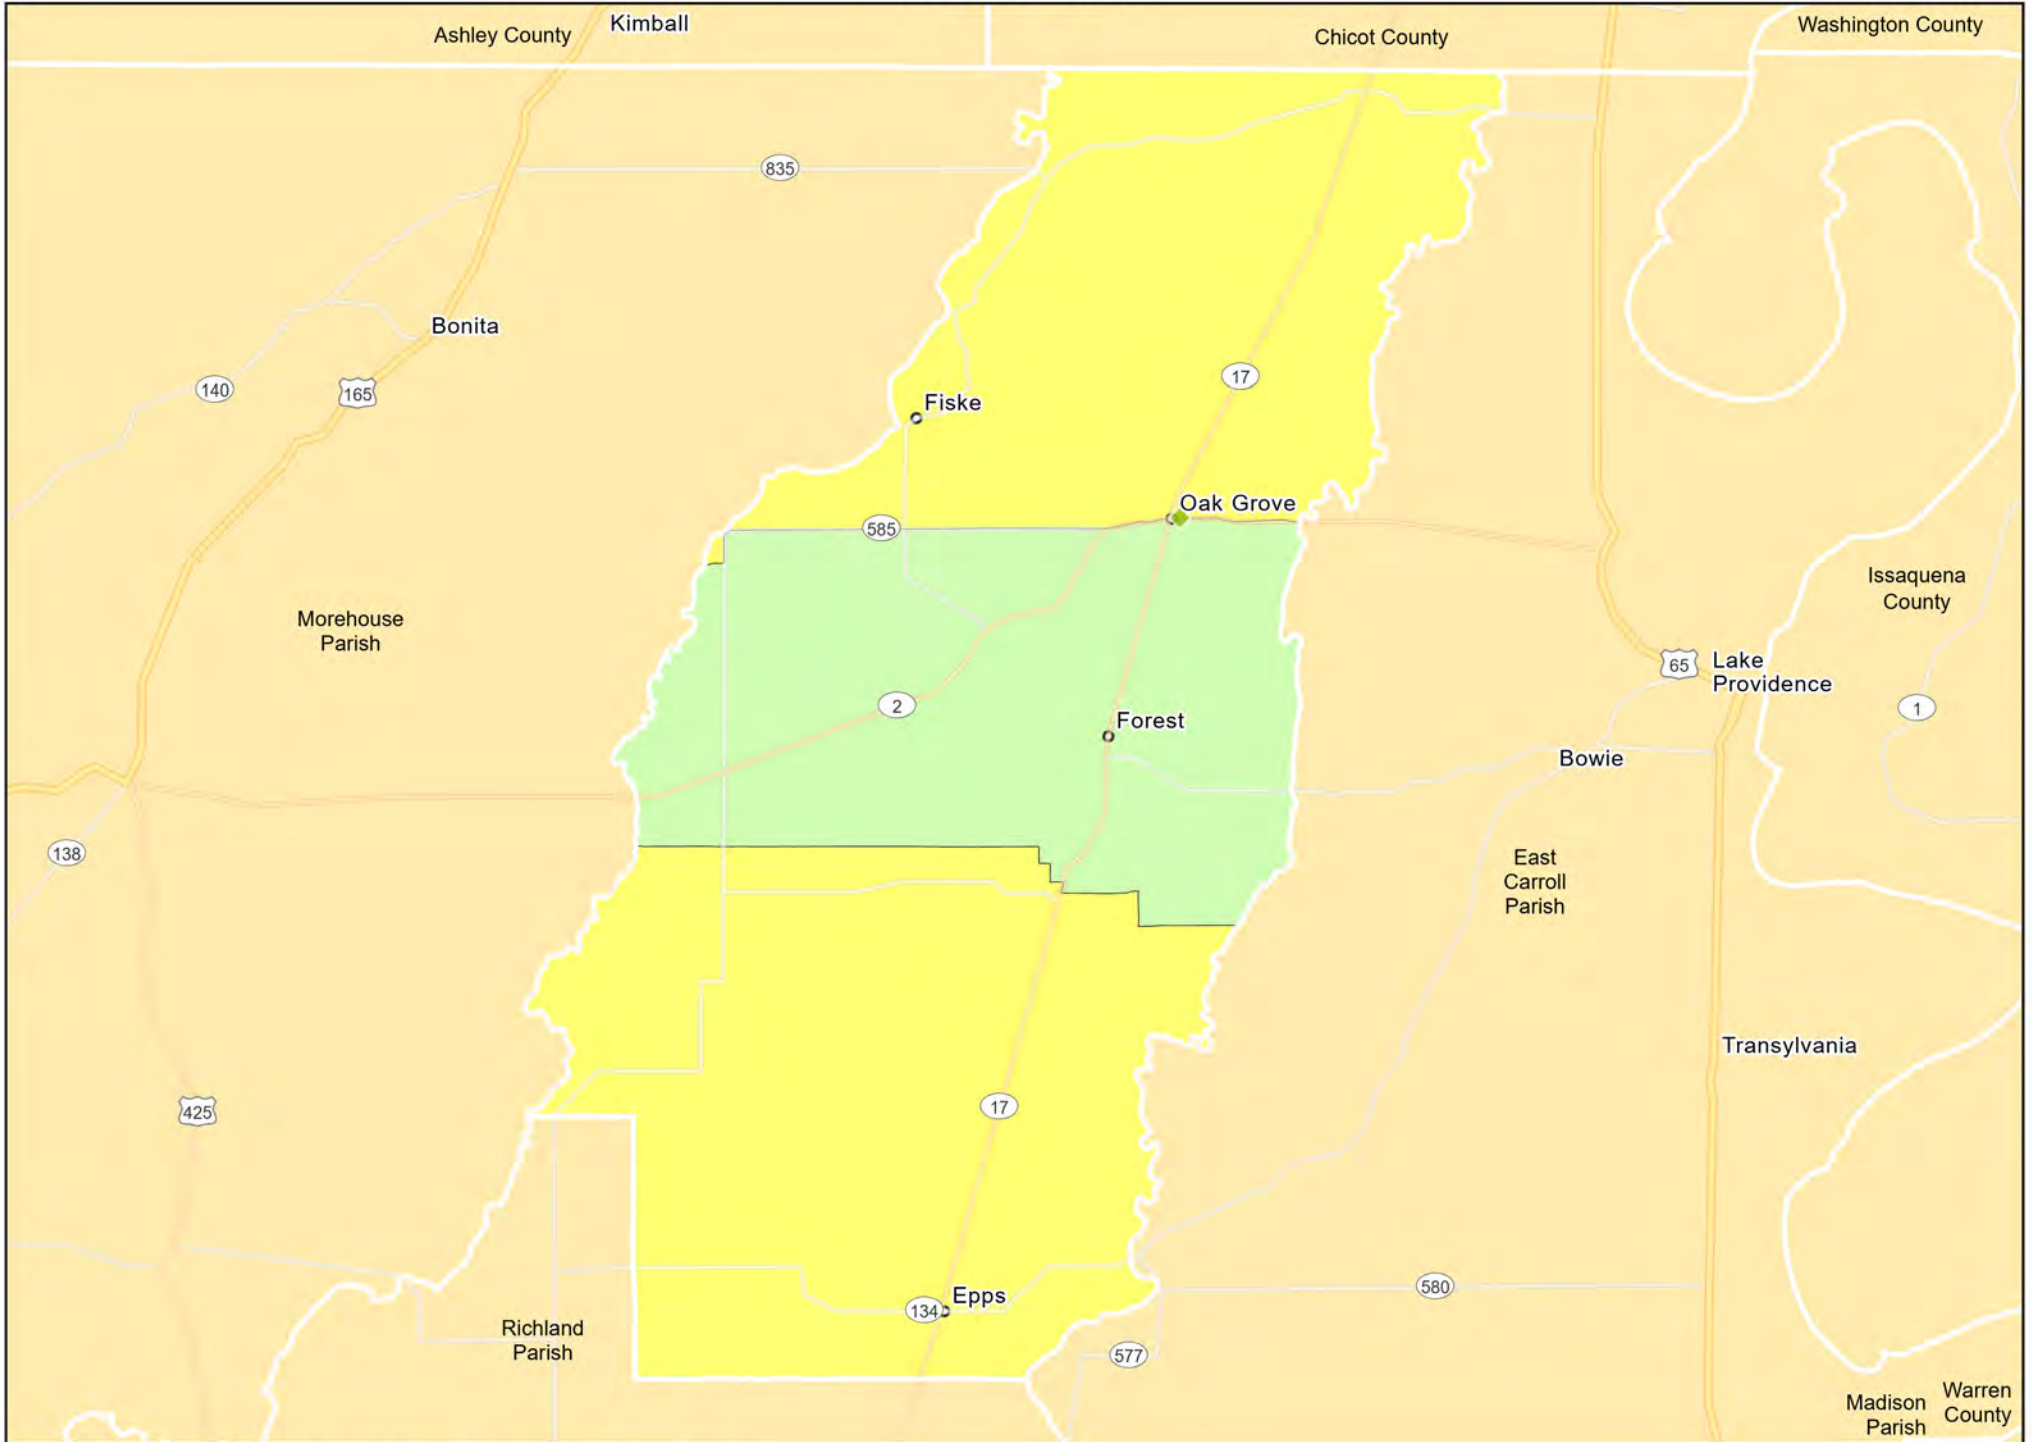

LA09 - West Carroll
West Carroll Parish