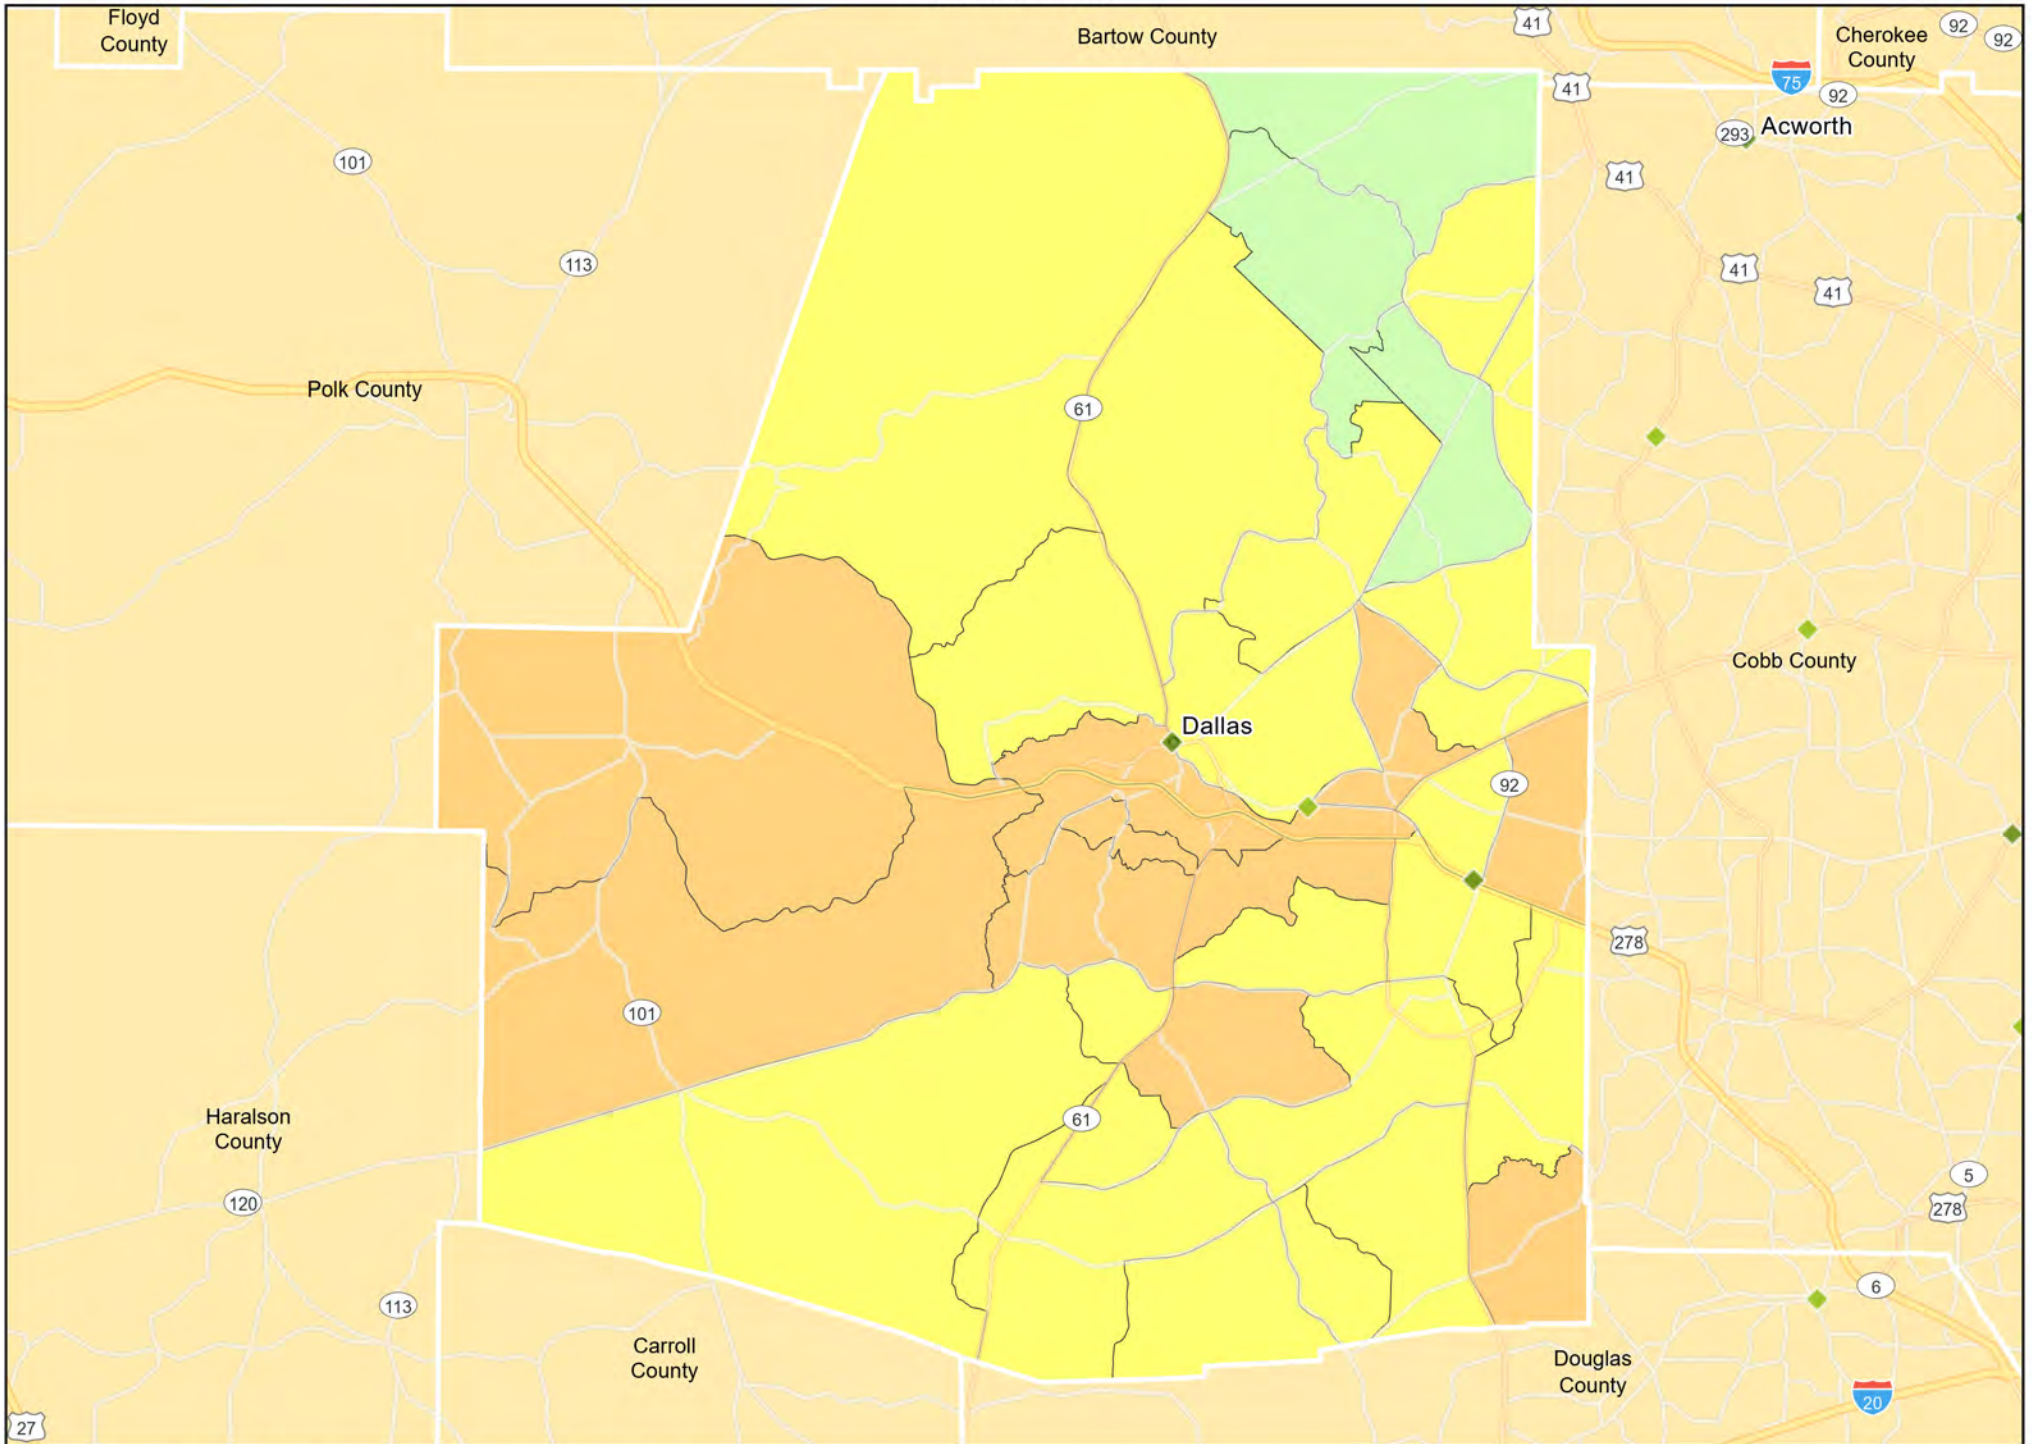

GA03 - Atlanta-Sandy Springs-Roswell
Paulding County

- Branches
- Tract_Inc_Catg
- Moderate
- Upper
- Low
- Middle
- Income Unknown