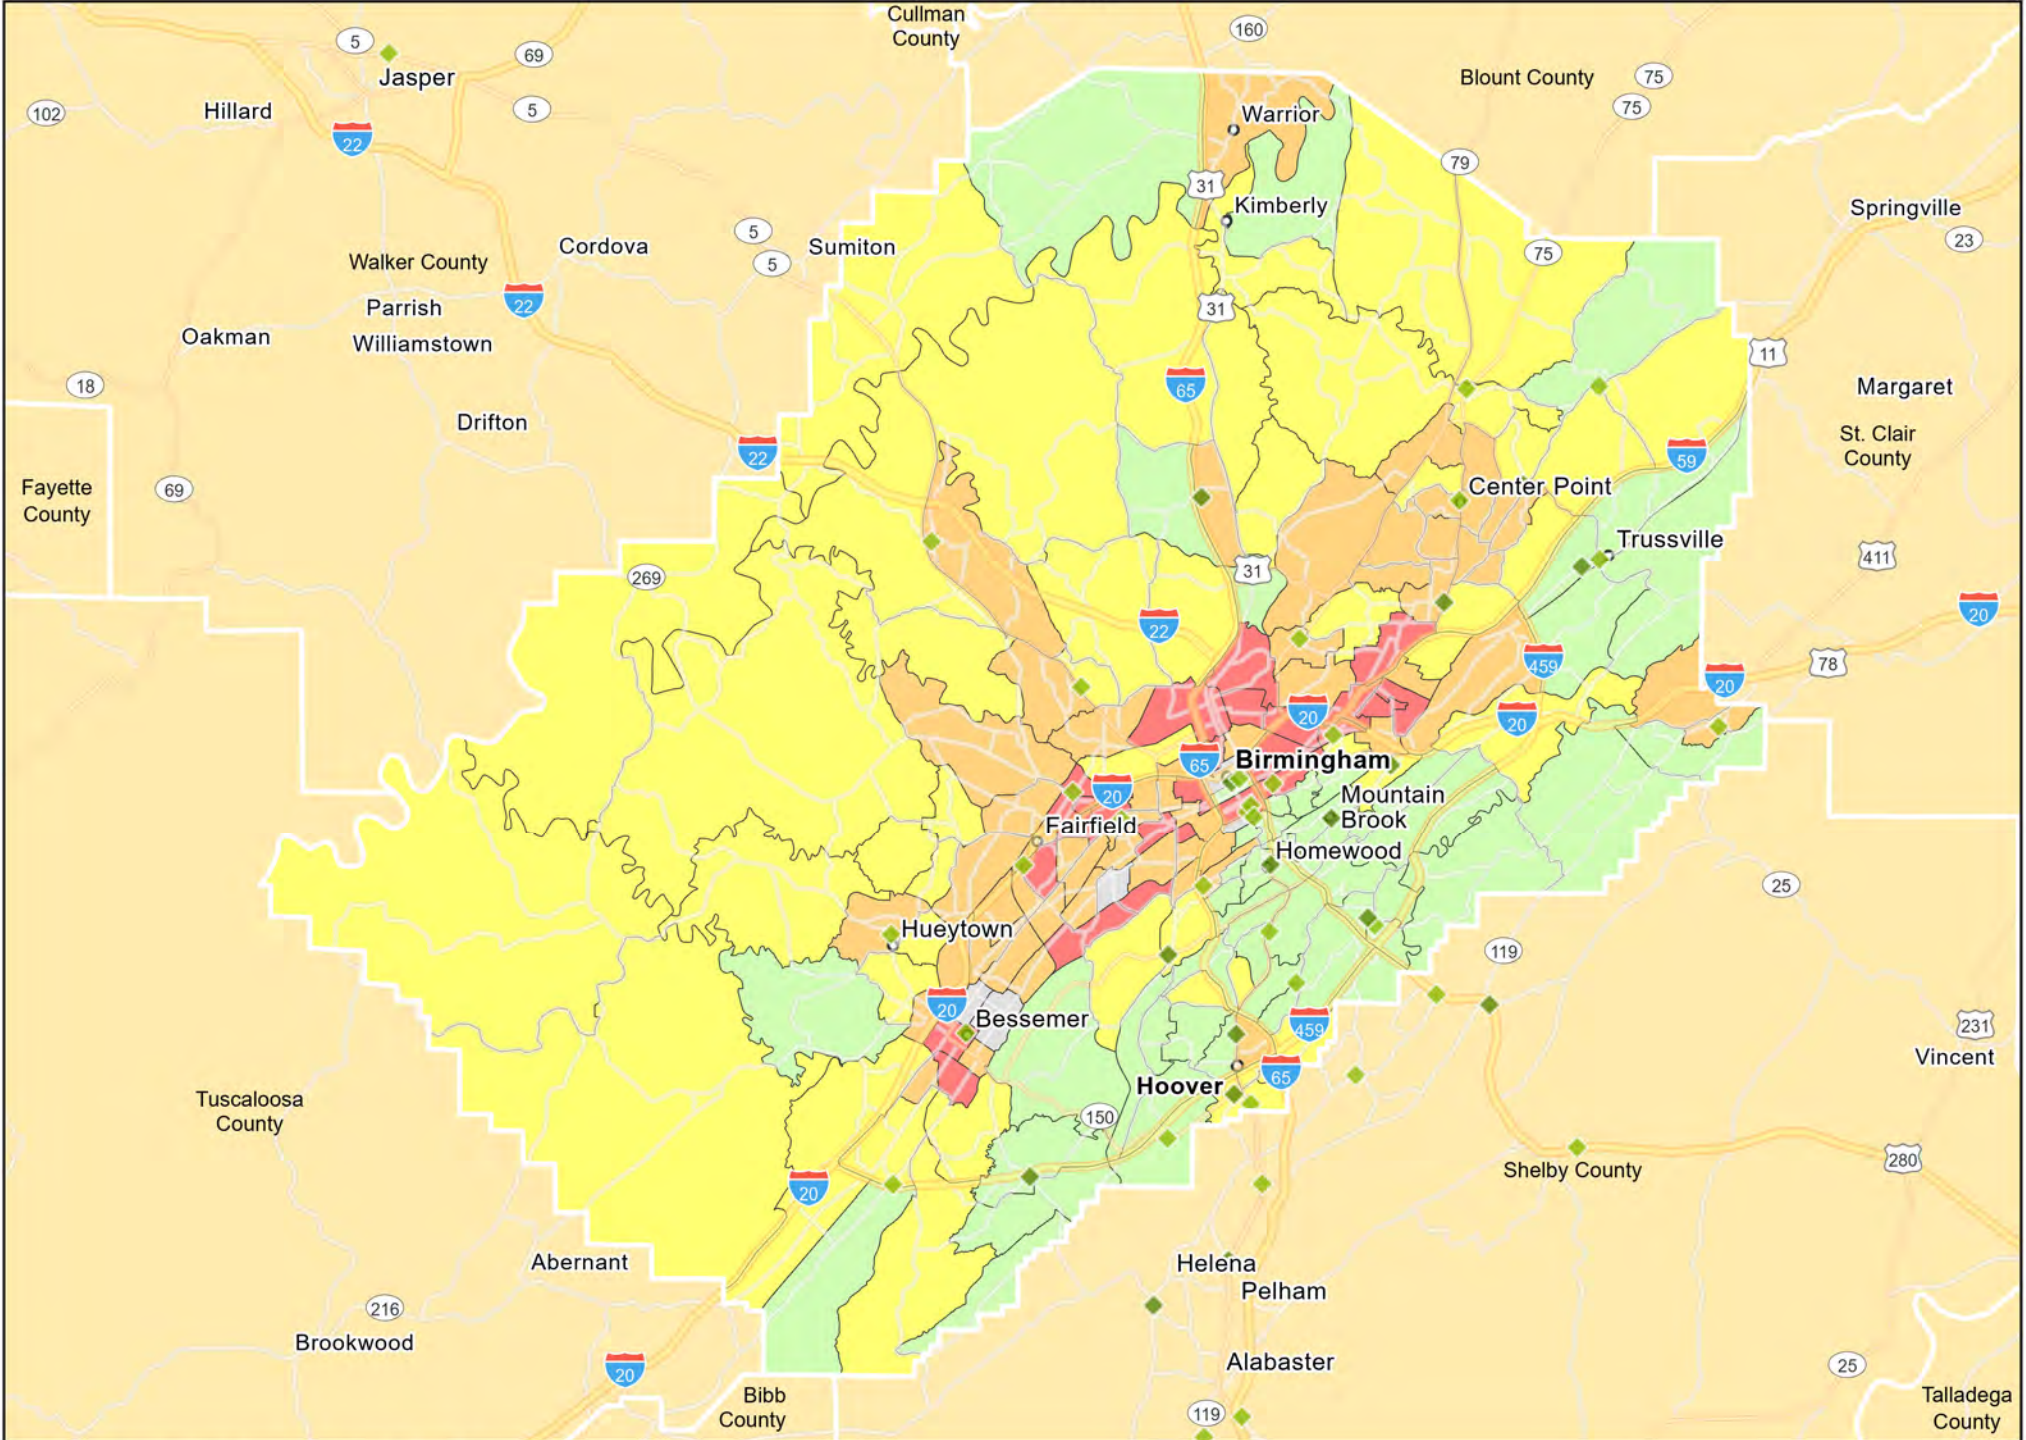

AL03 - Birmingham-Hoover
Jefferson County

- Branches
- Tract_Inc_Catg
- Moderate
- Upper
- Low
- Middle
- Income Unknown