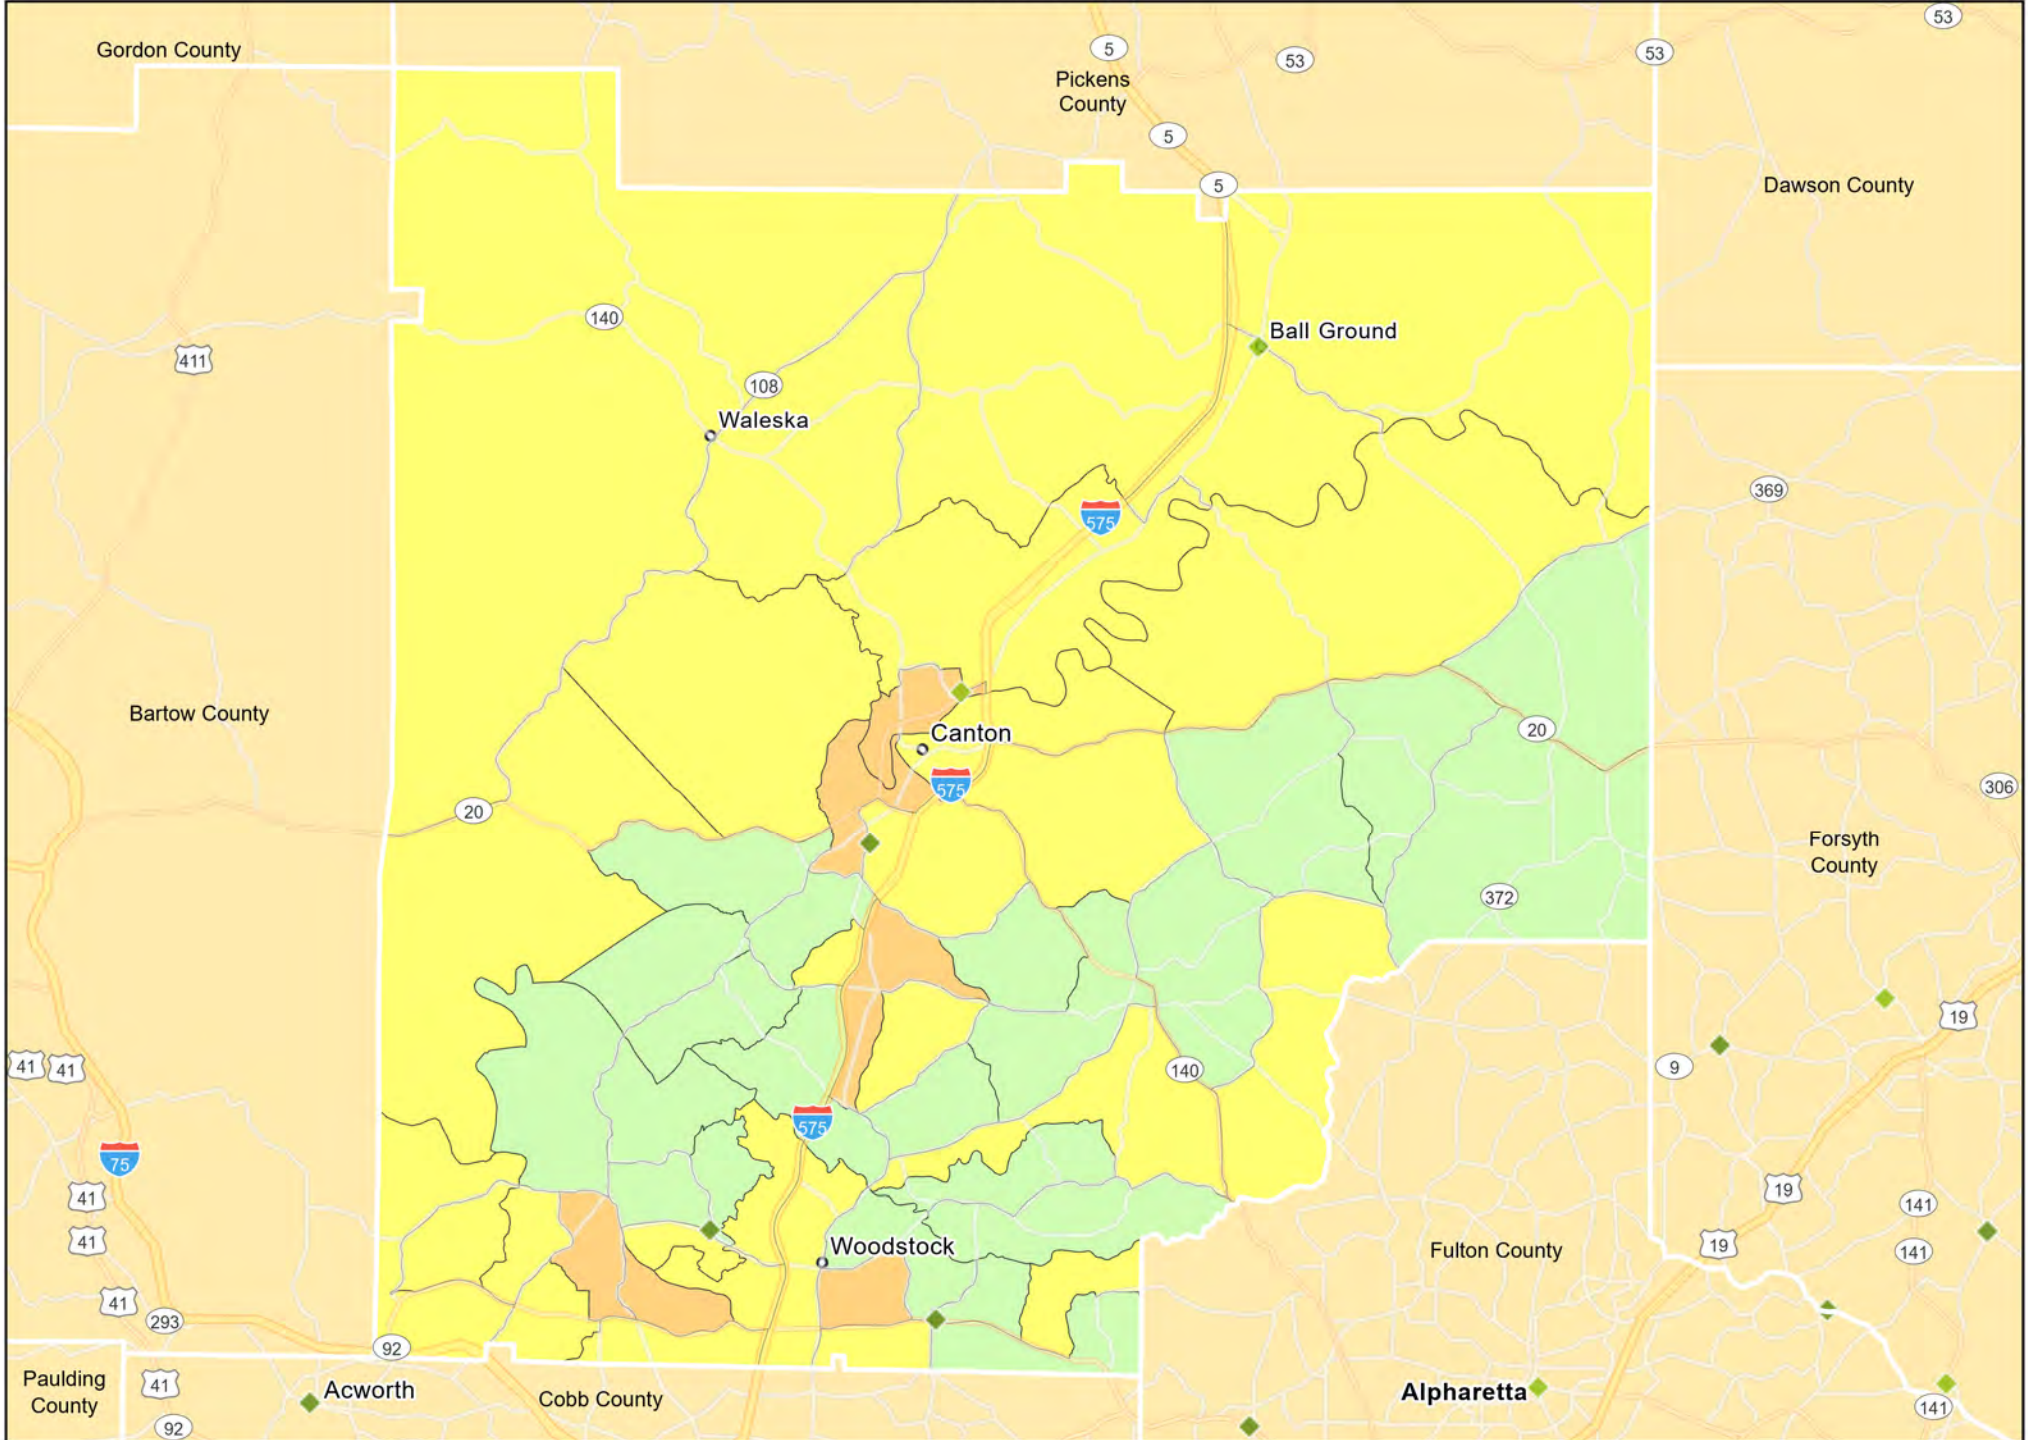

GA03 - Atlanta-Sandy Springs-Roswell
Cherokee County