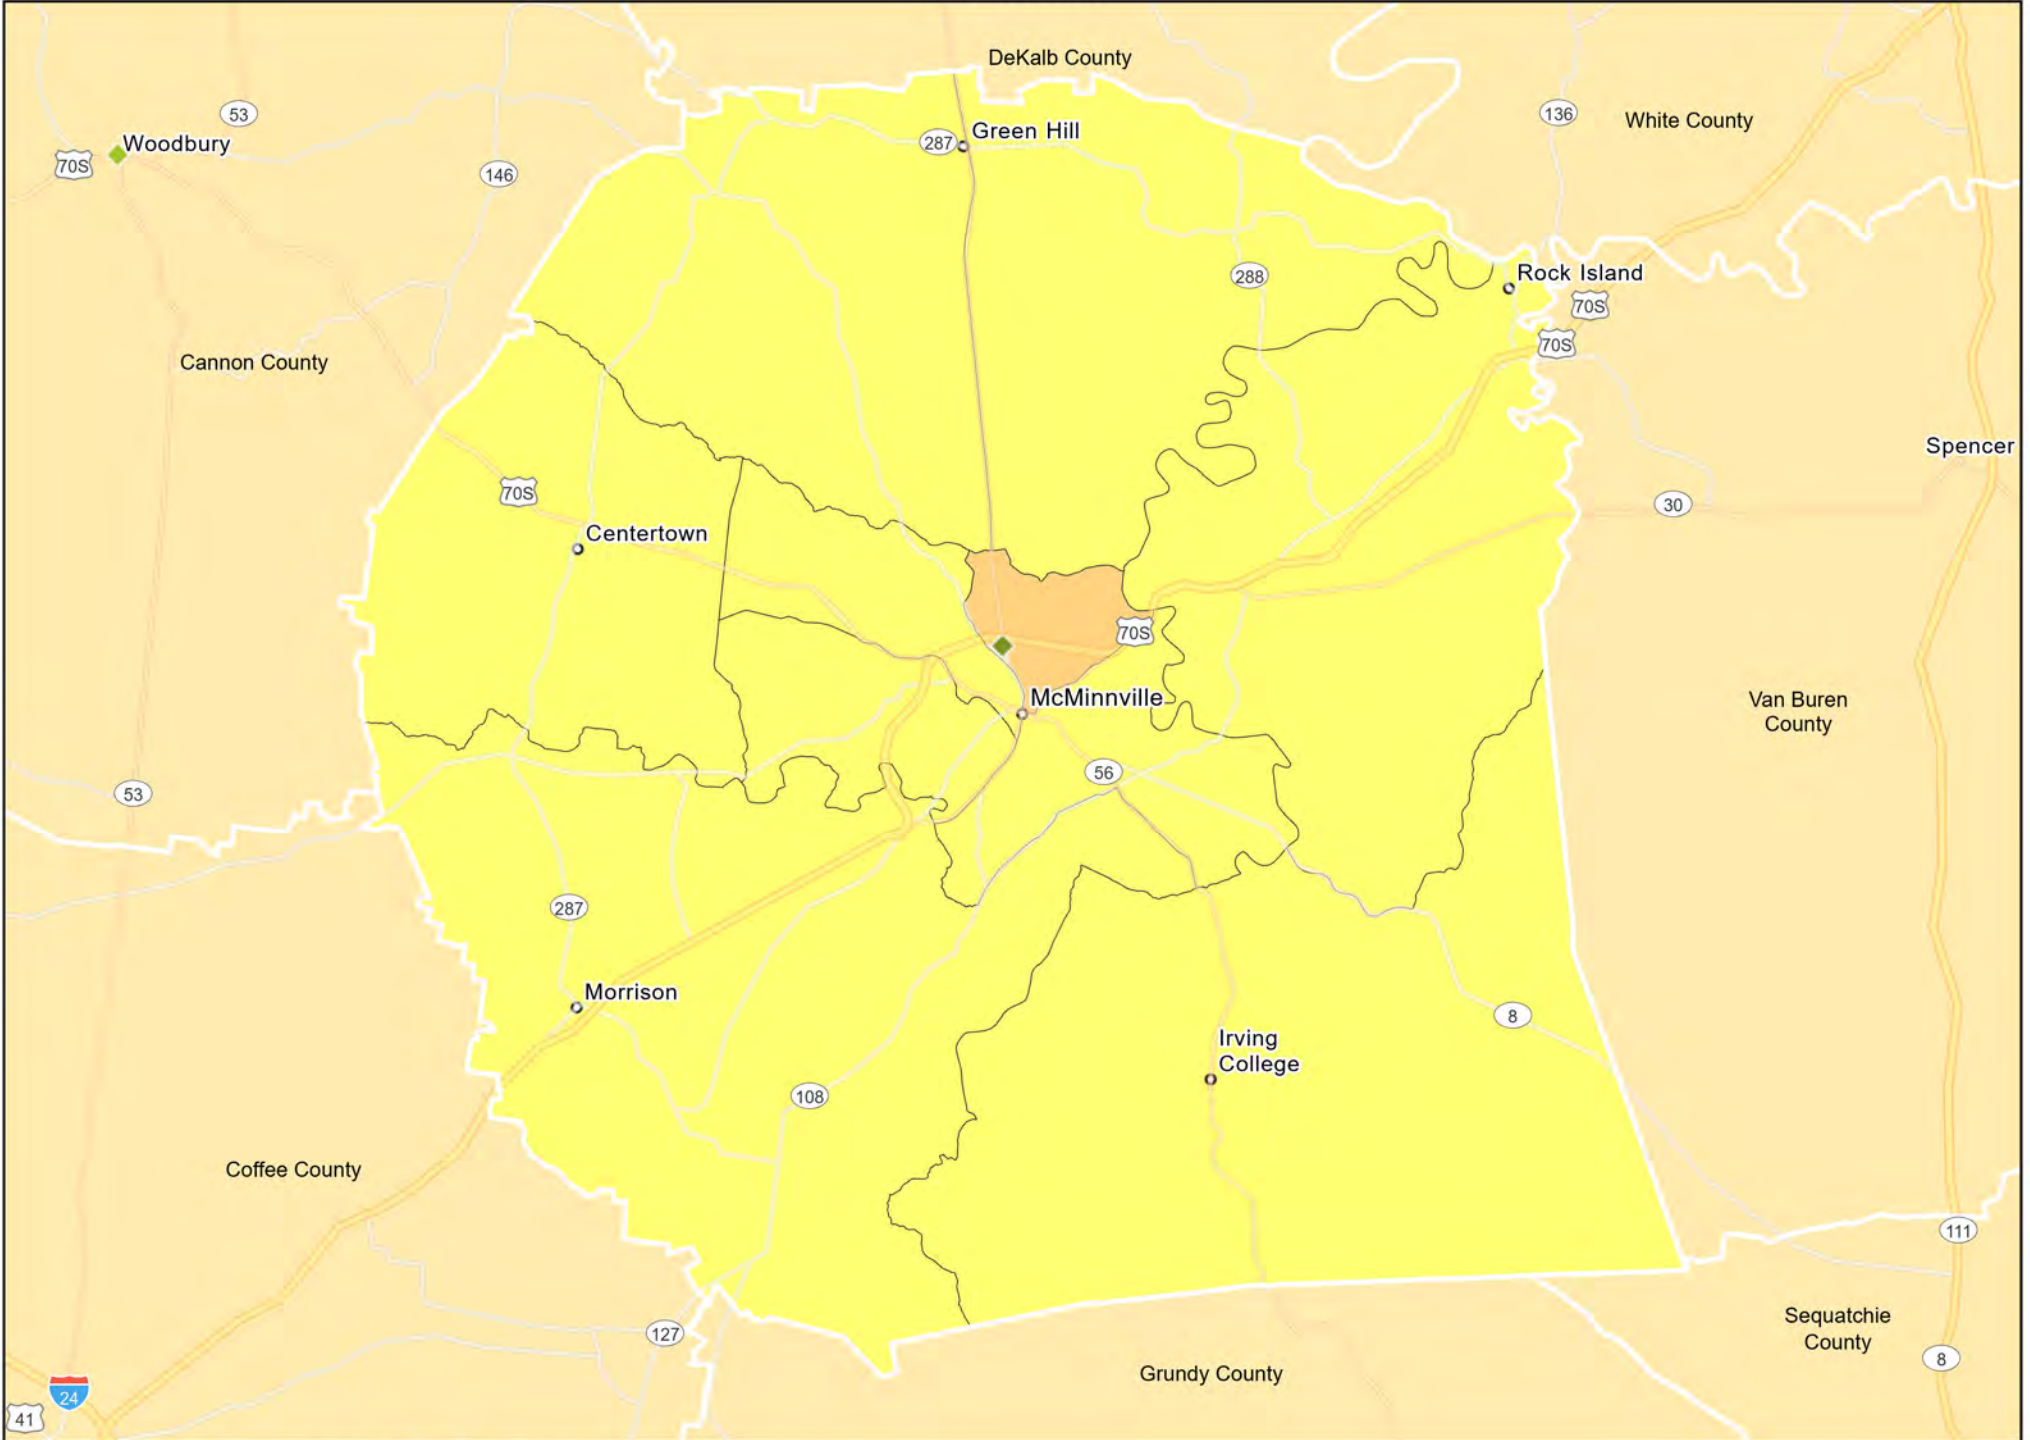

TN12 - Middle Tennessee
Putnam County

TN12 - Middle Tennessee
Warren County

- Branches
- Tract_Inc_Catg
 - Moderate
 - Middle
 - Income Unknown
- Upper
- Low

TN13 - Western Tennessee
Carroll County

- Branches
- Tract_Inc_Catg
 - Low
 - Moderate
 - Middle
 - Upper
 - Income Unknown