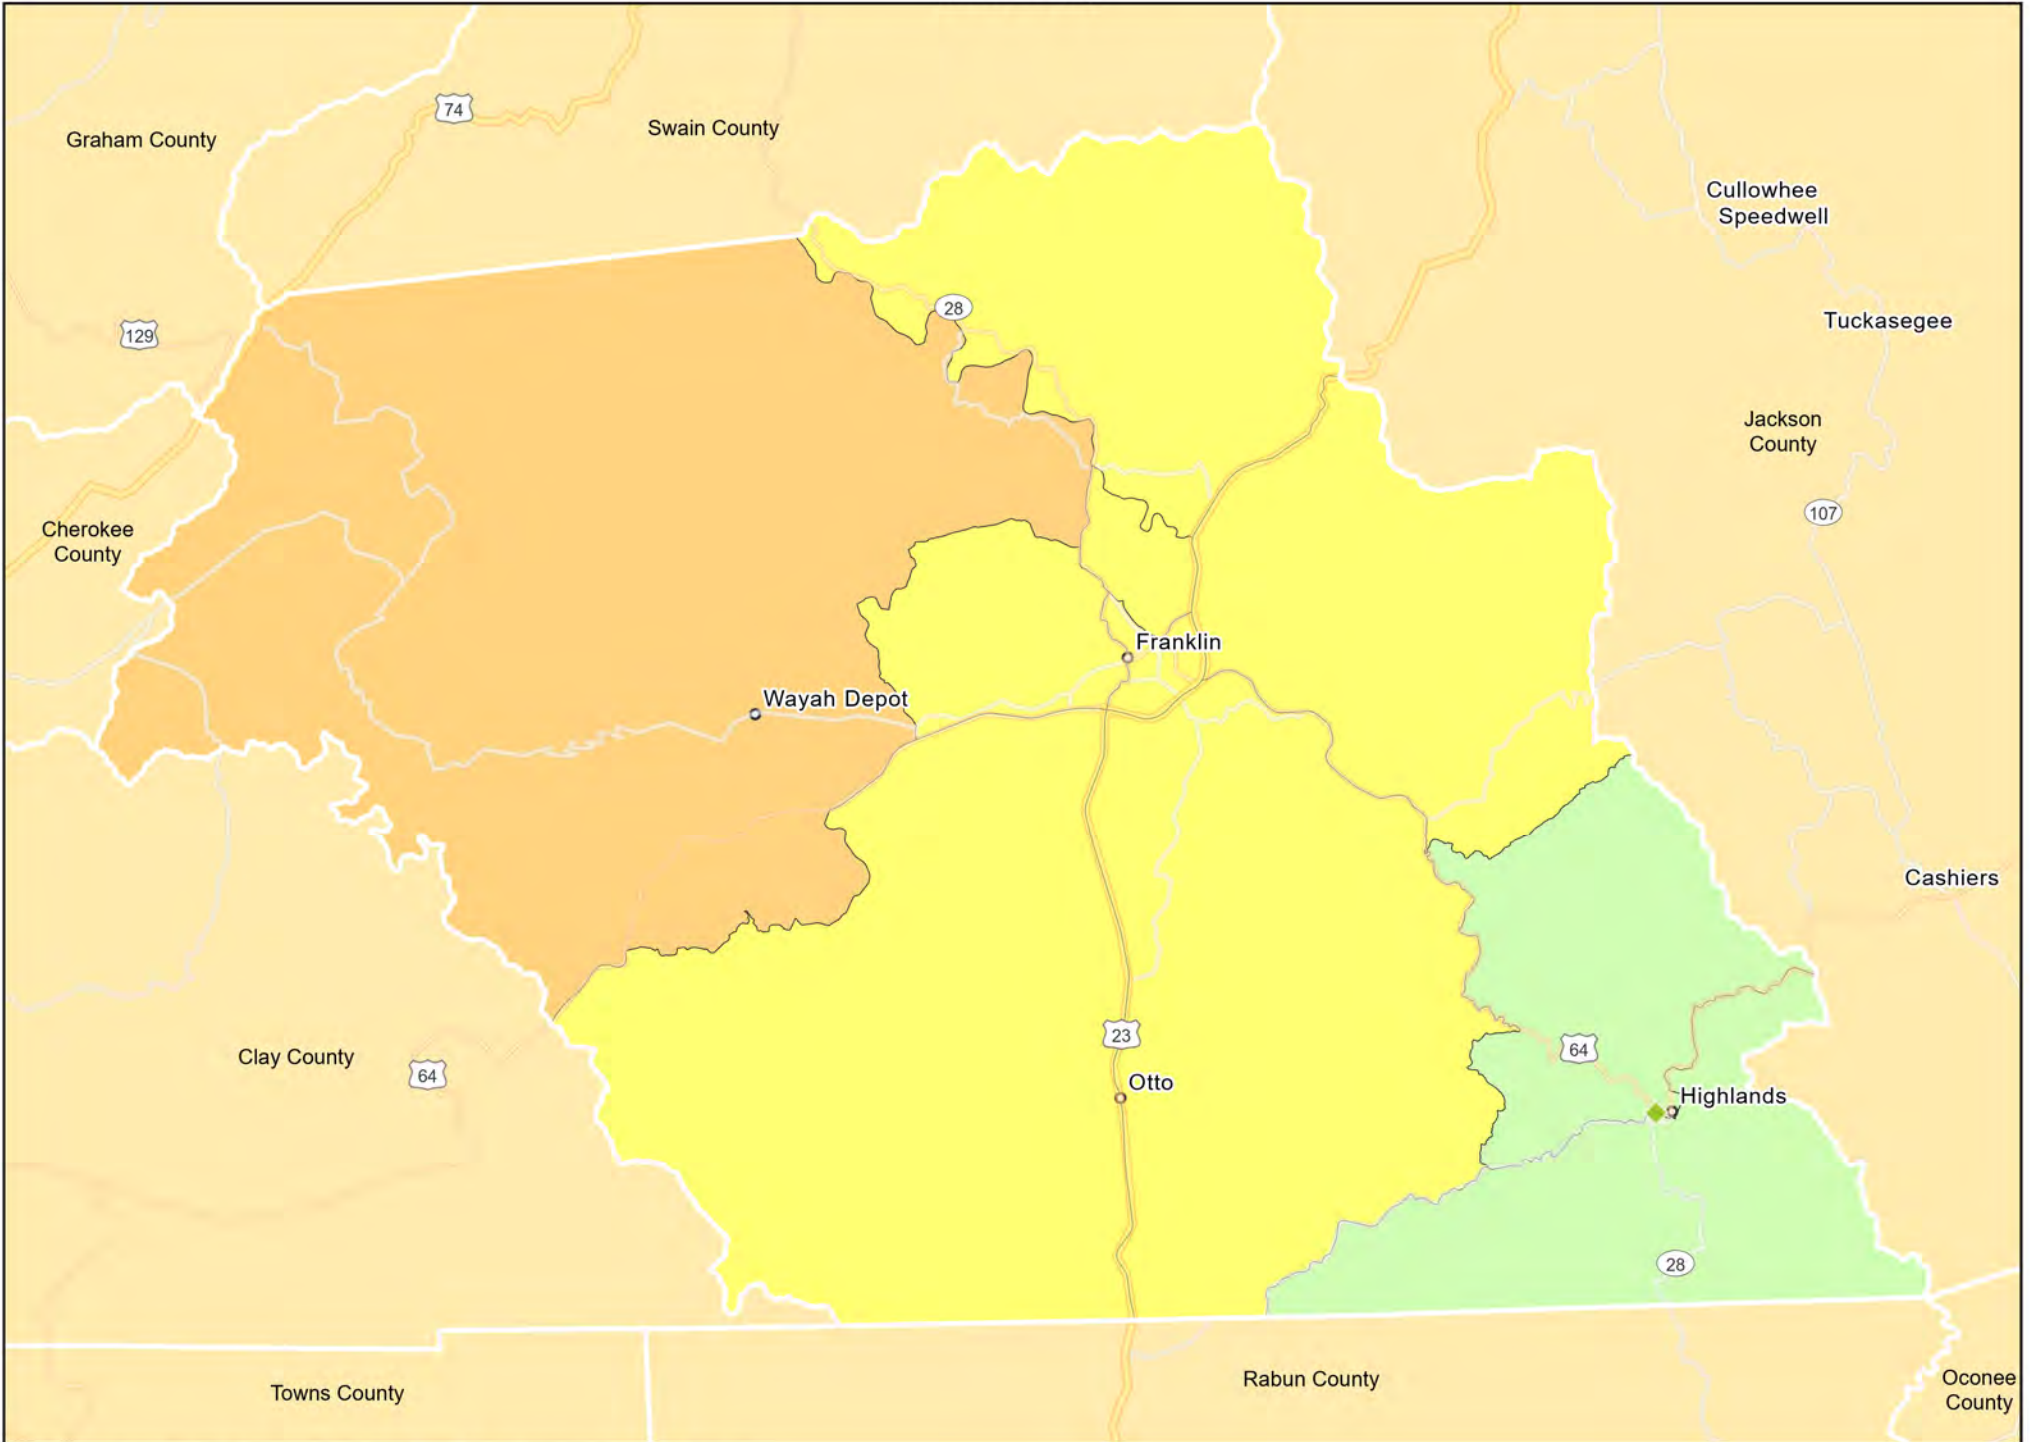

NC03 - Macon County
Macon County