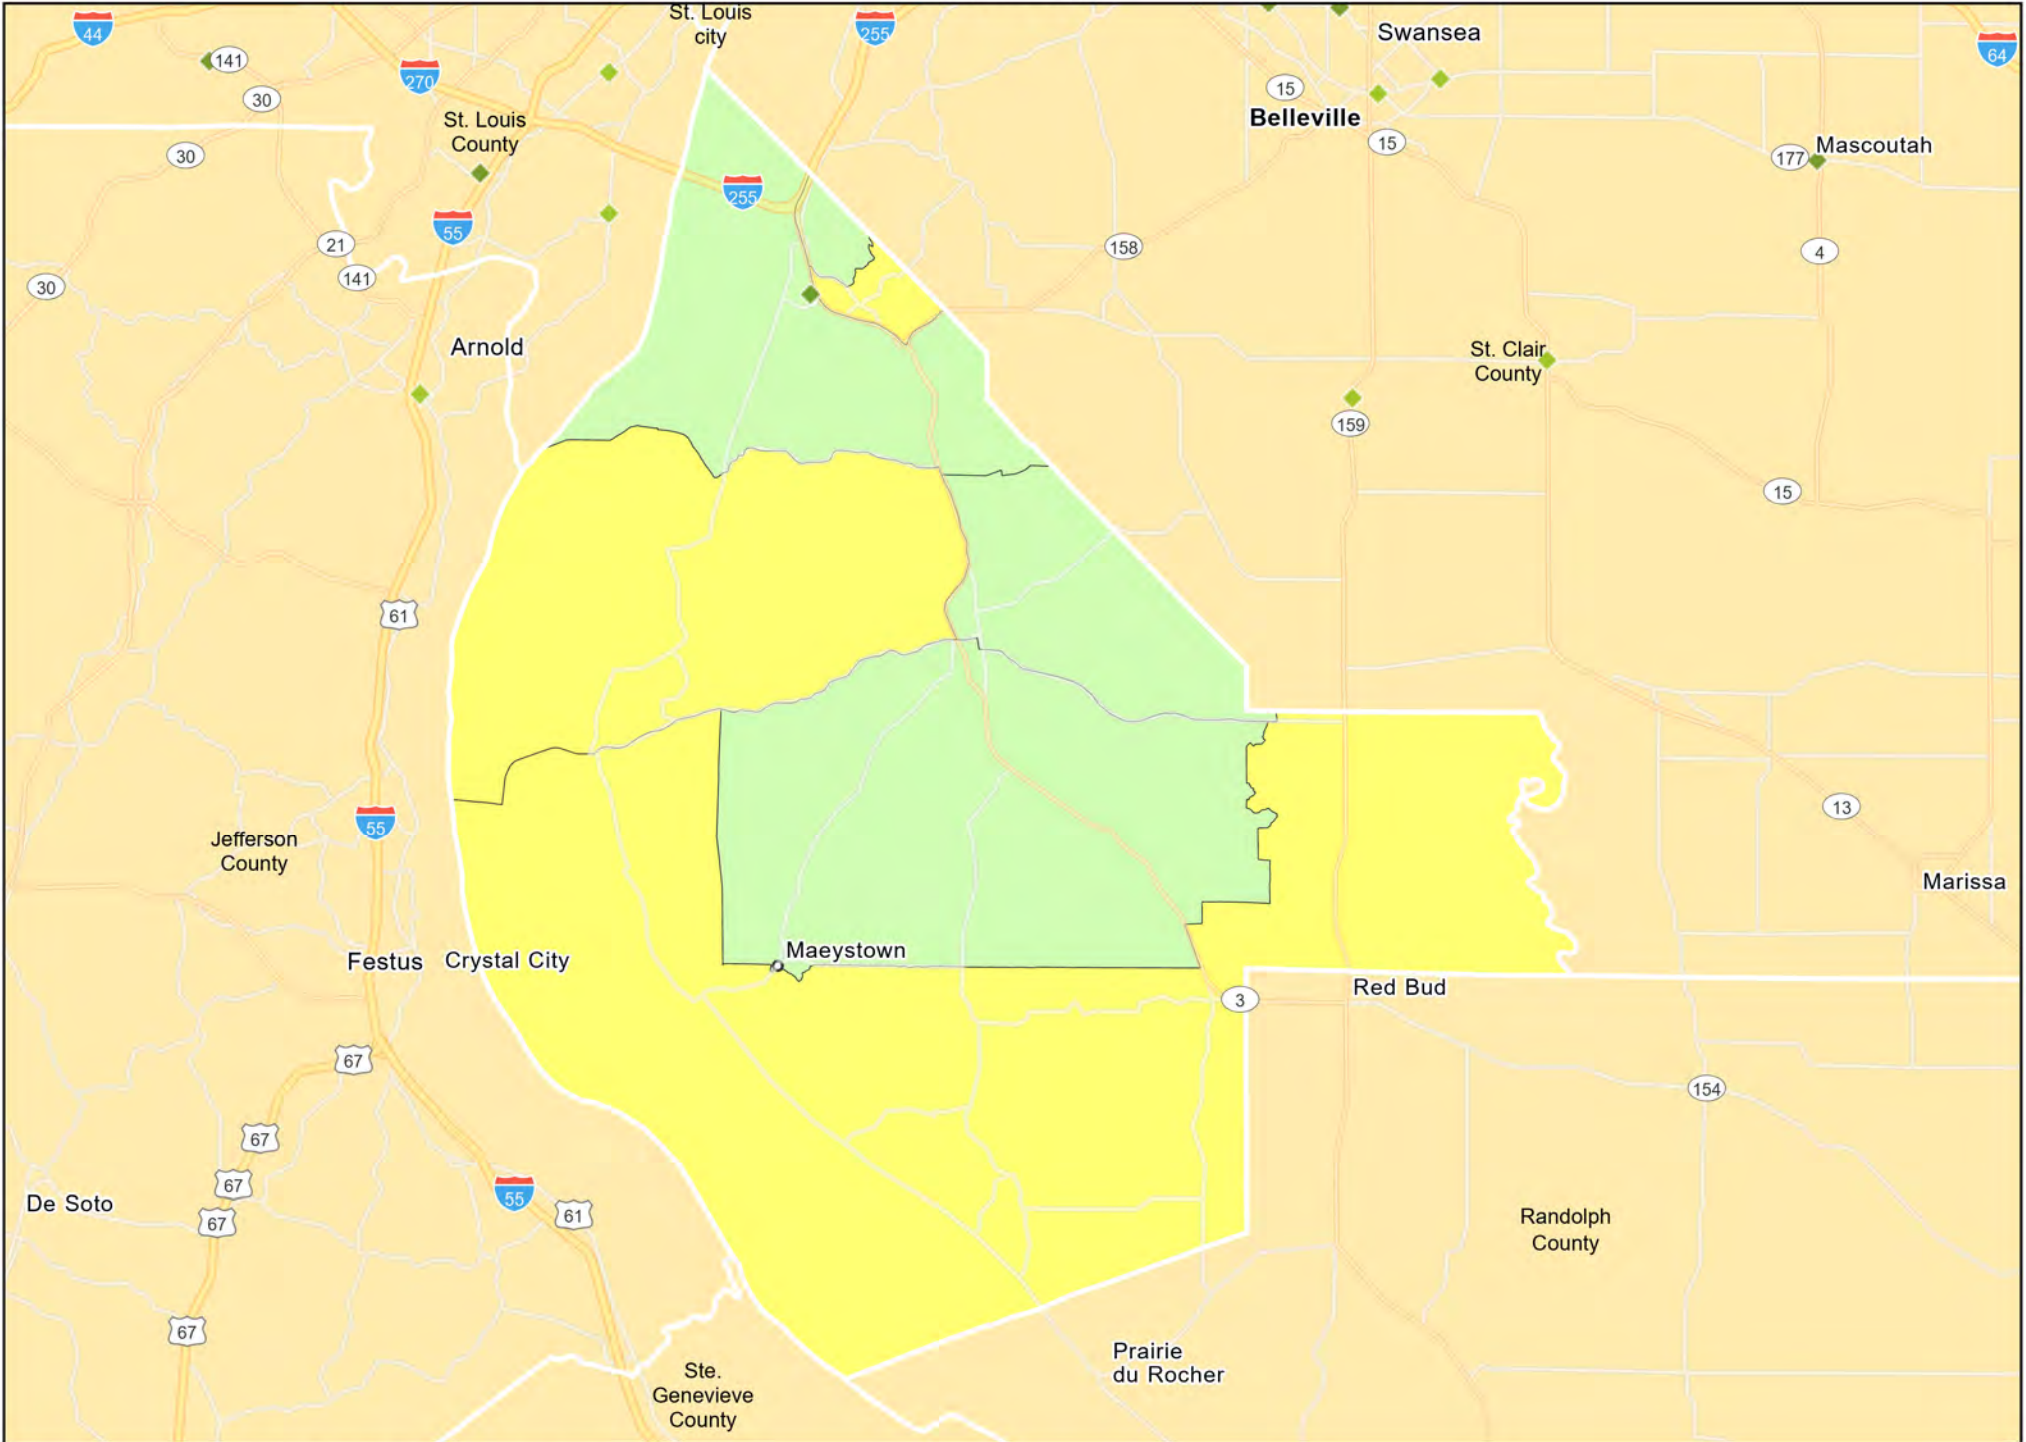

MO04 - St. Louis (MO-IL)
Monroe County