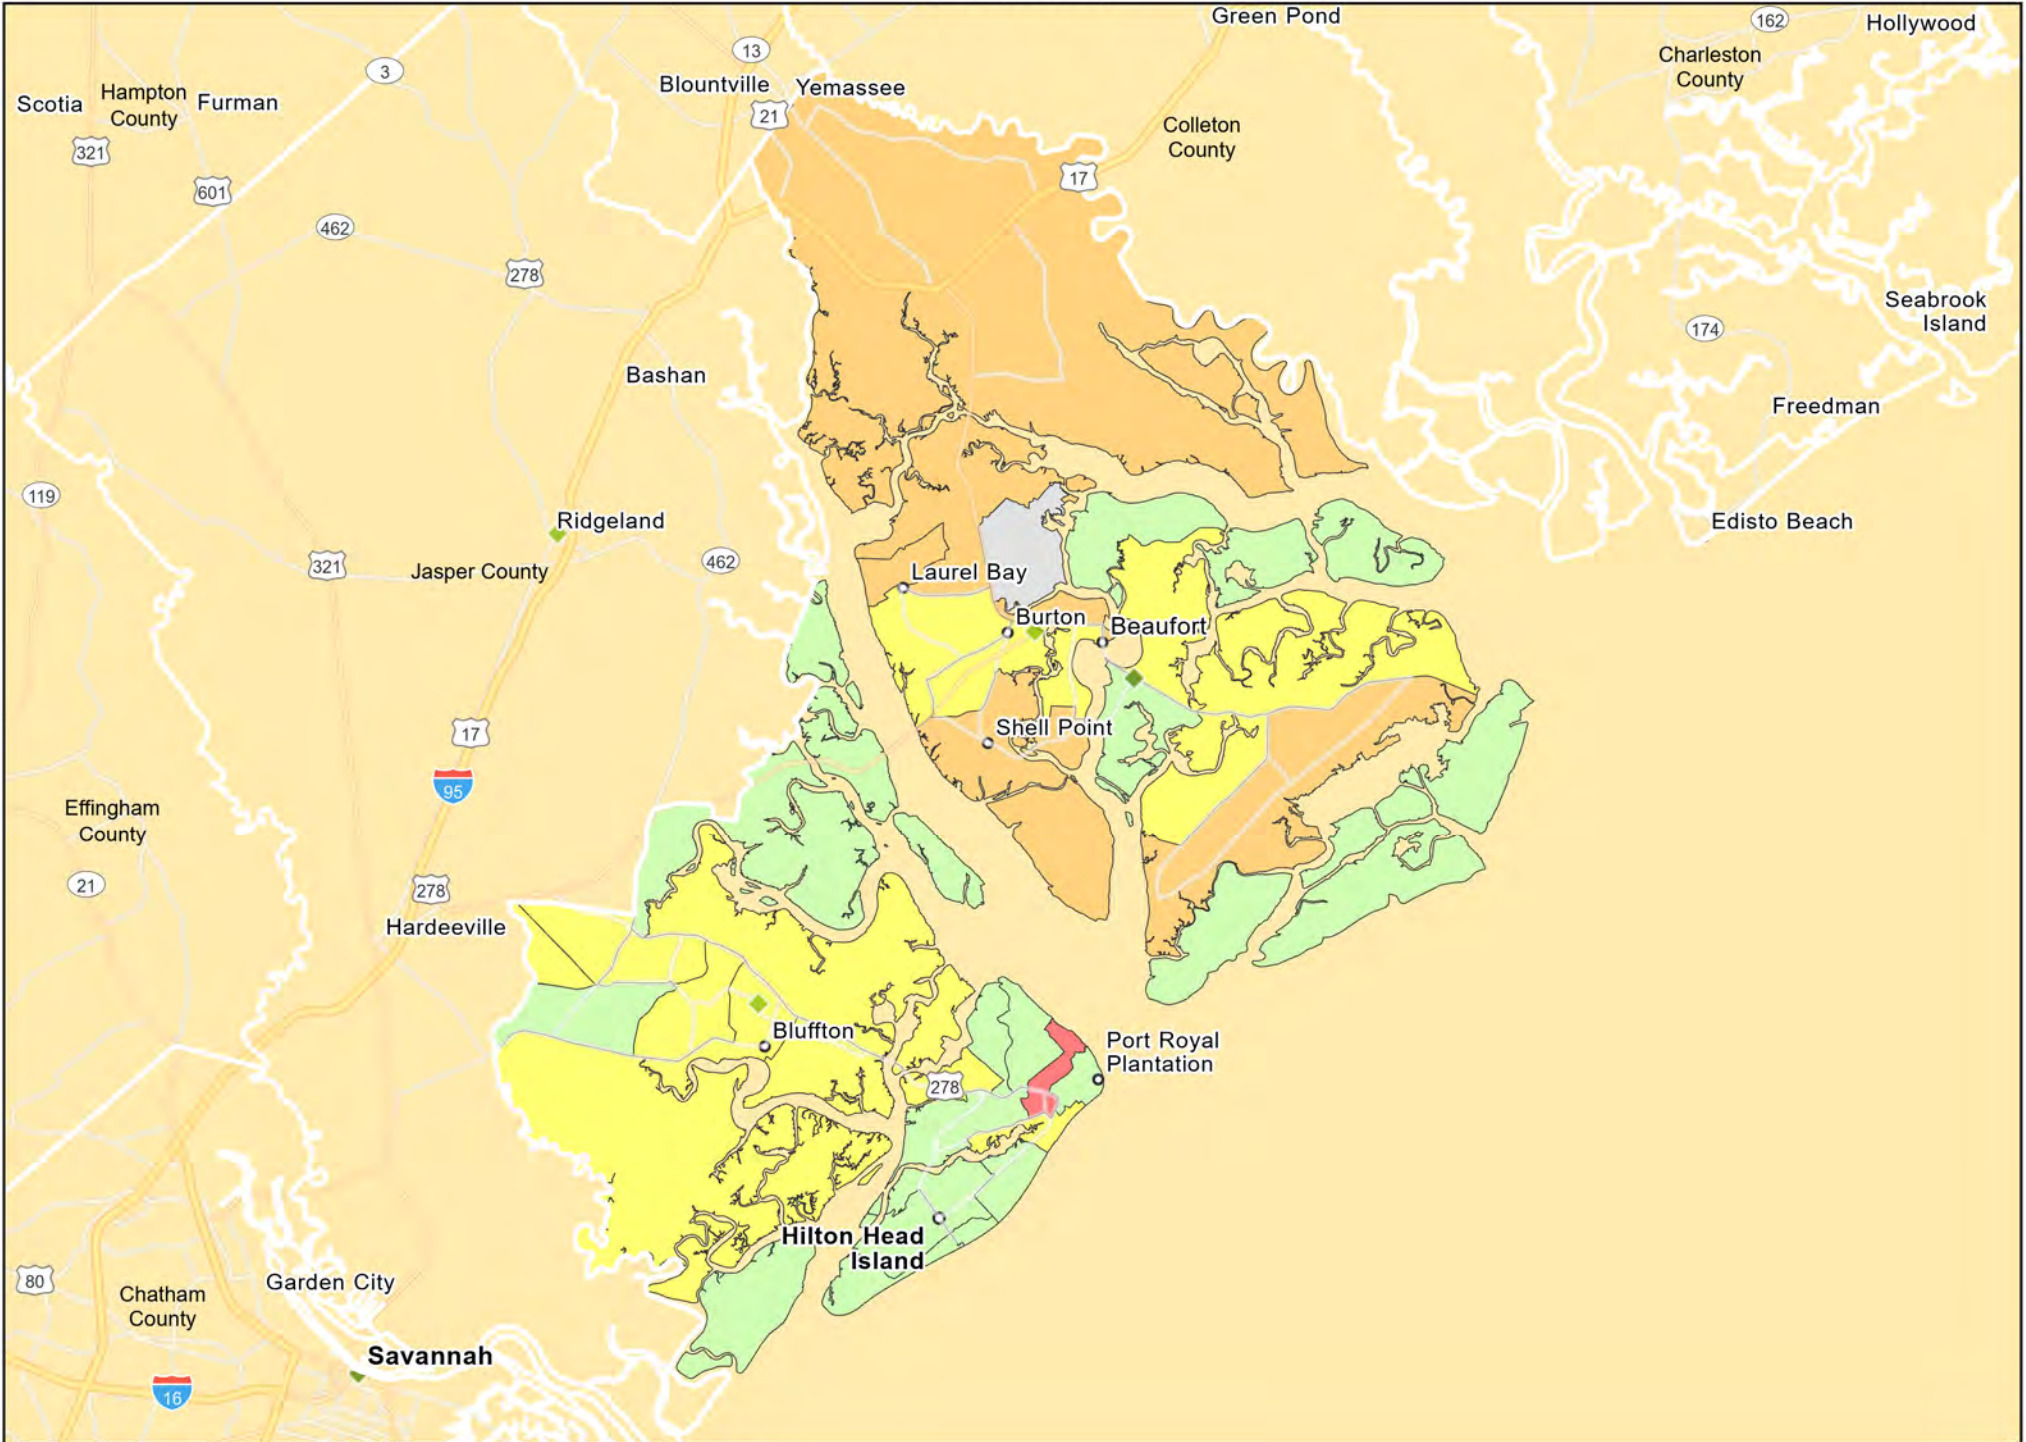

SC04 - Hilton Head Island-Bluffton-Beaufort, SC
Beaufort County

- Branches
- Tract_Inc_Catg
- Moderate
- Upper
- Low
- Middle
- Income Unknown