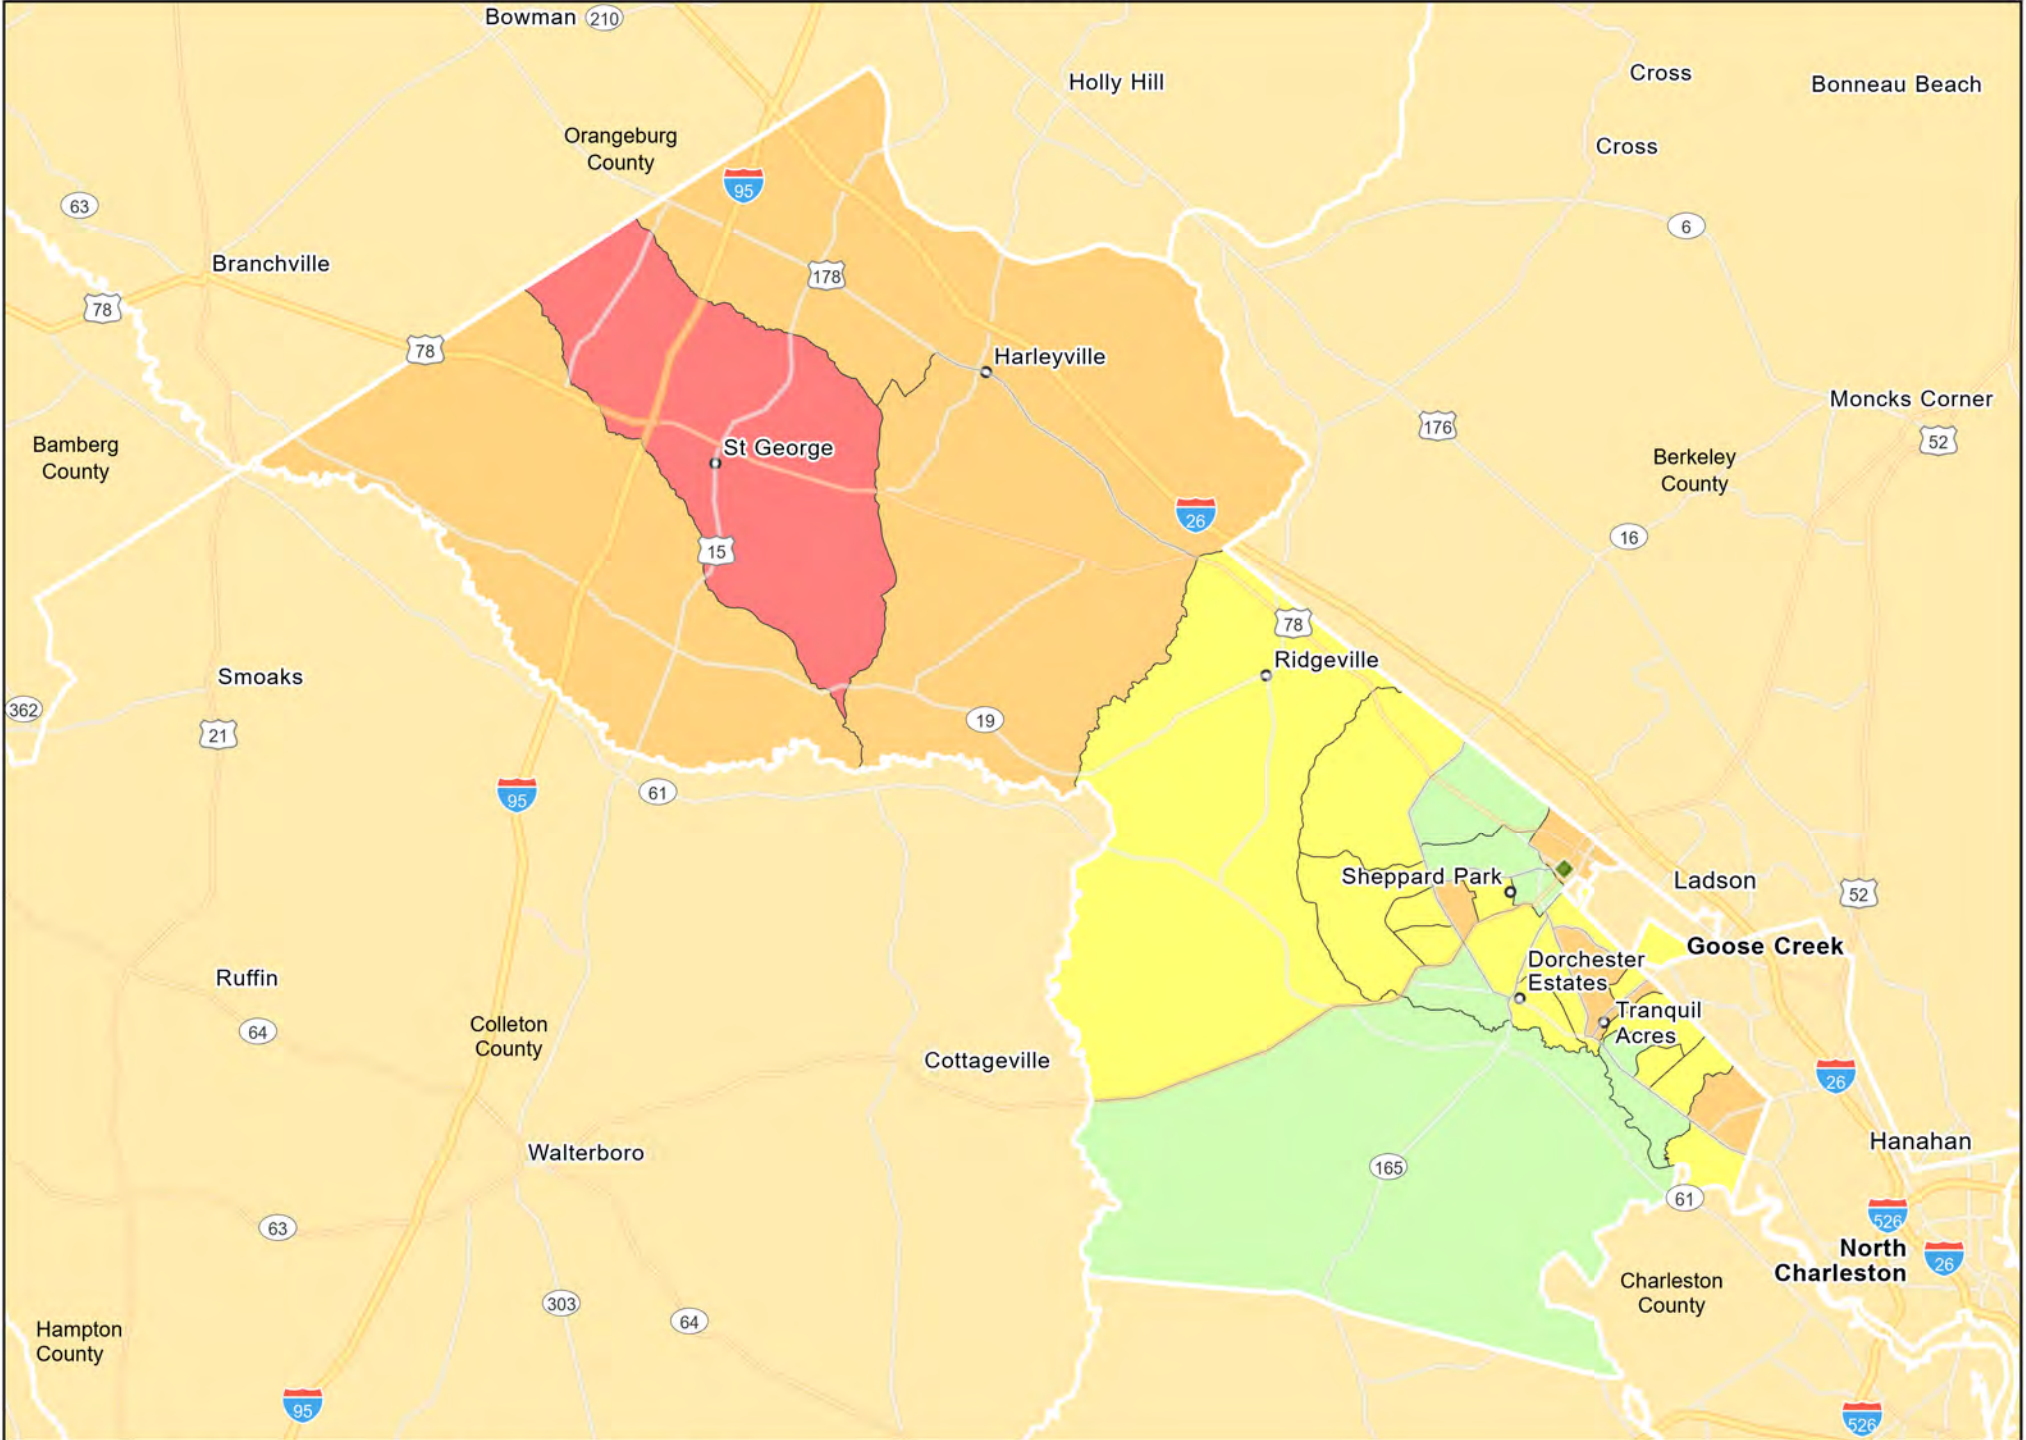

SC01 - Charleston
Dorchester County