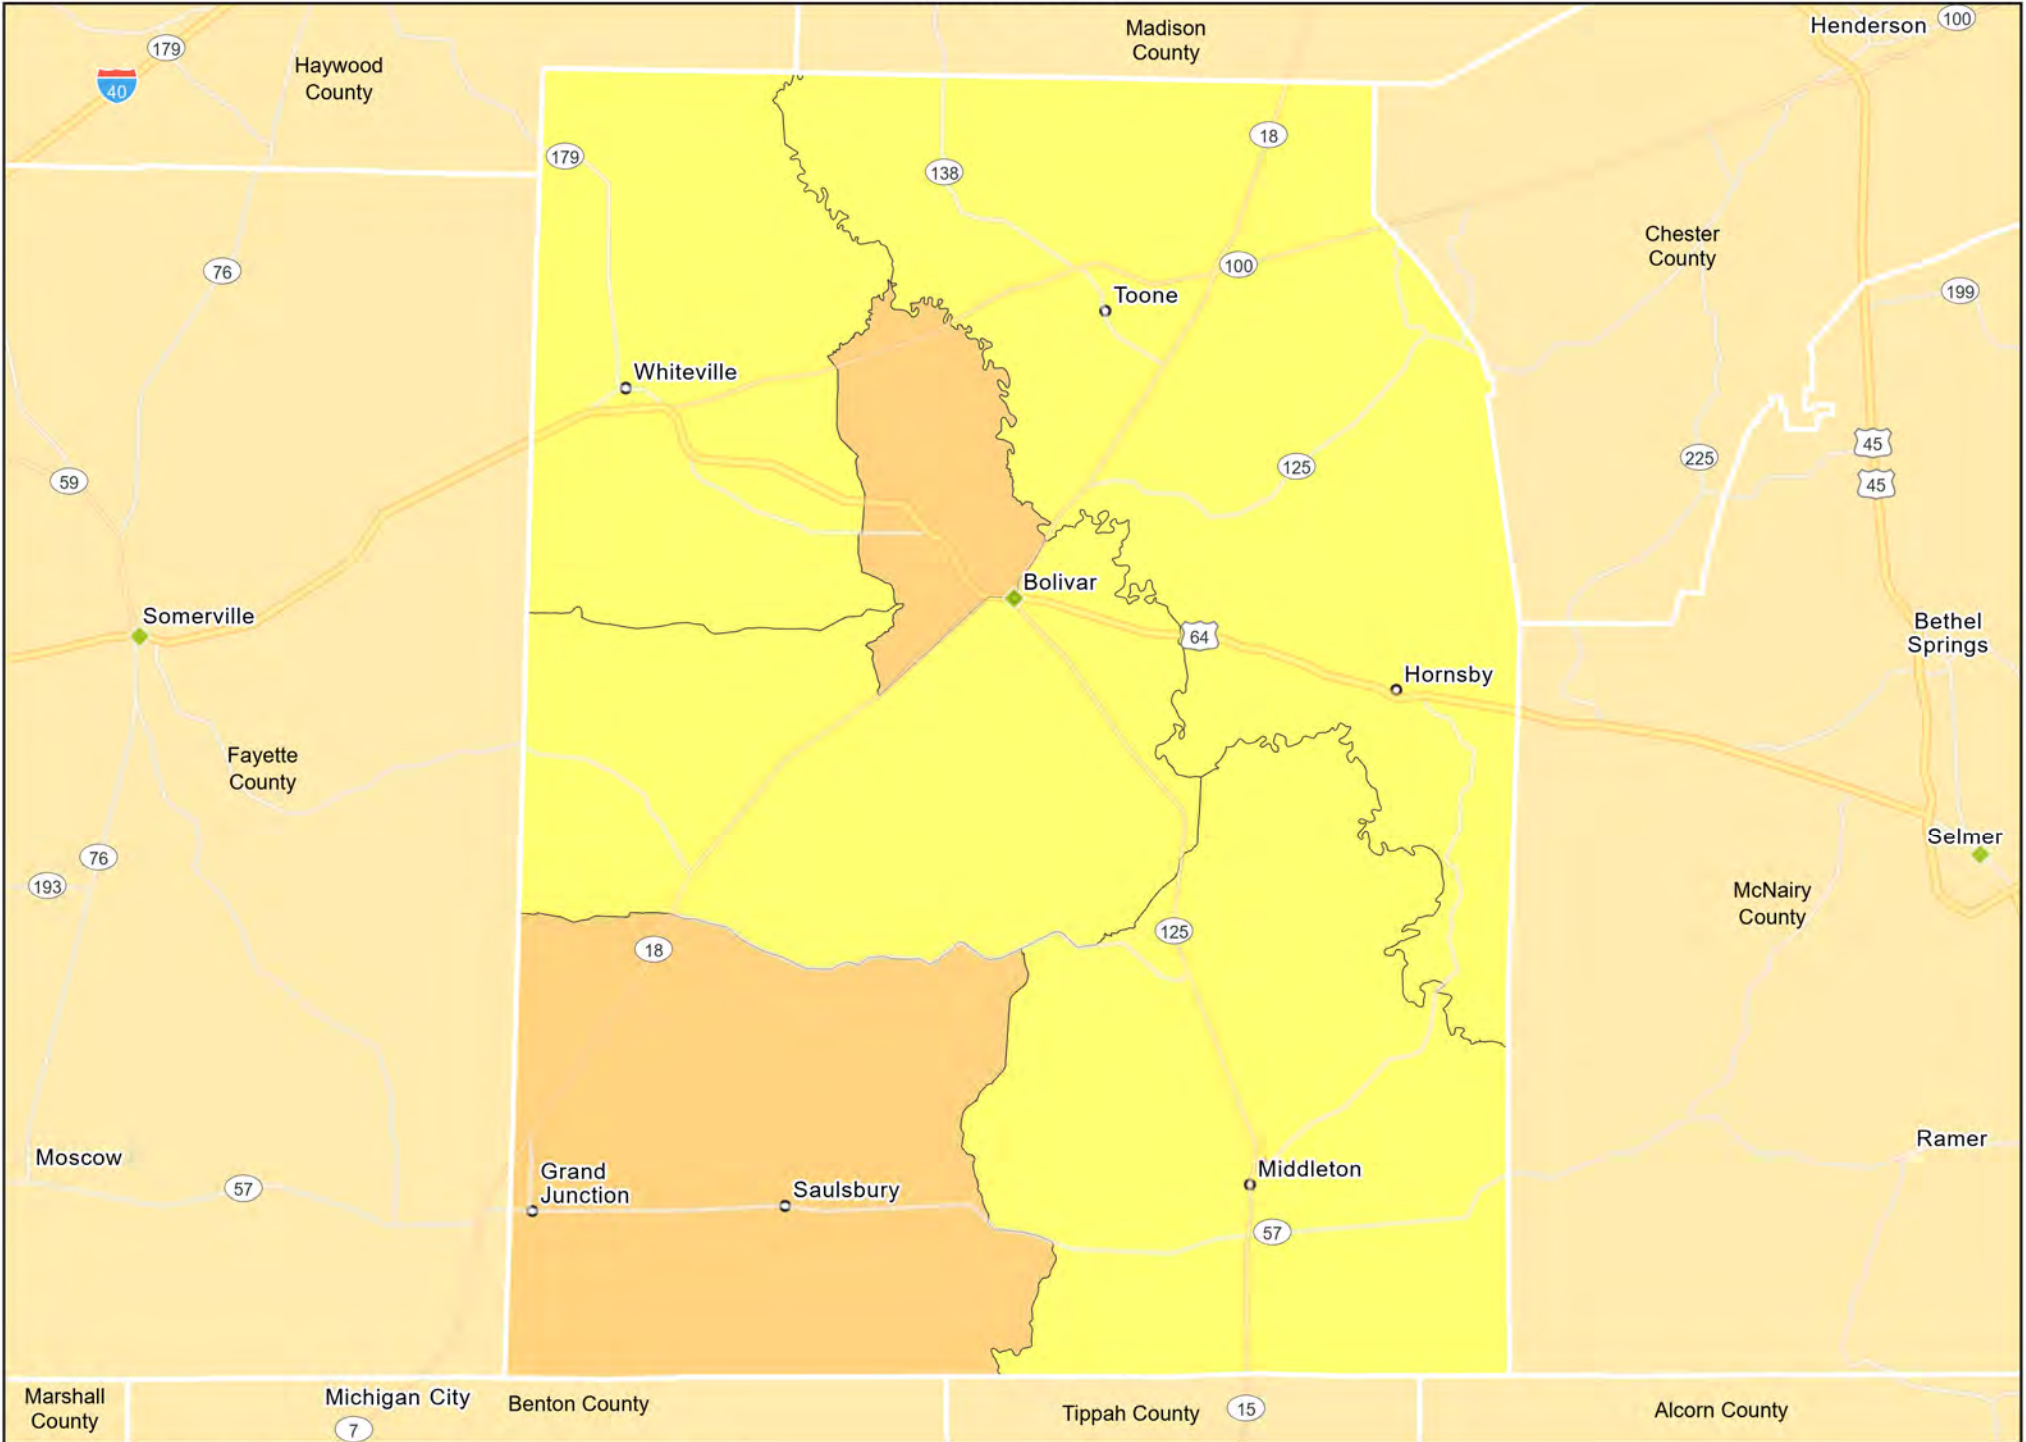

TN13 - Western Tennessee
Hardeman County

● Branches Tract_Inc_Catg

■ Low	■ Moderate	■ Upper
■ Middle	■ Income Unknown