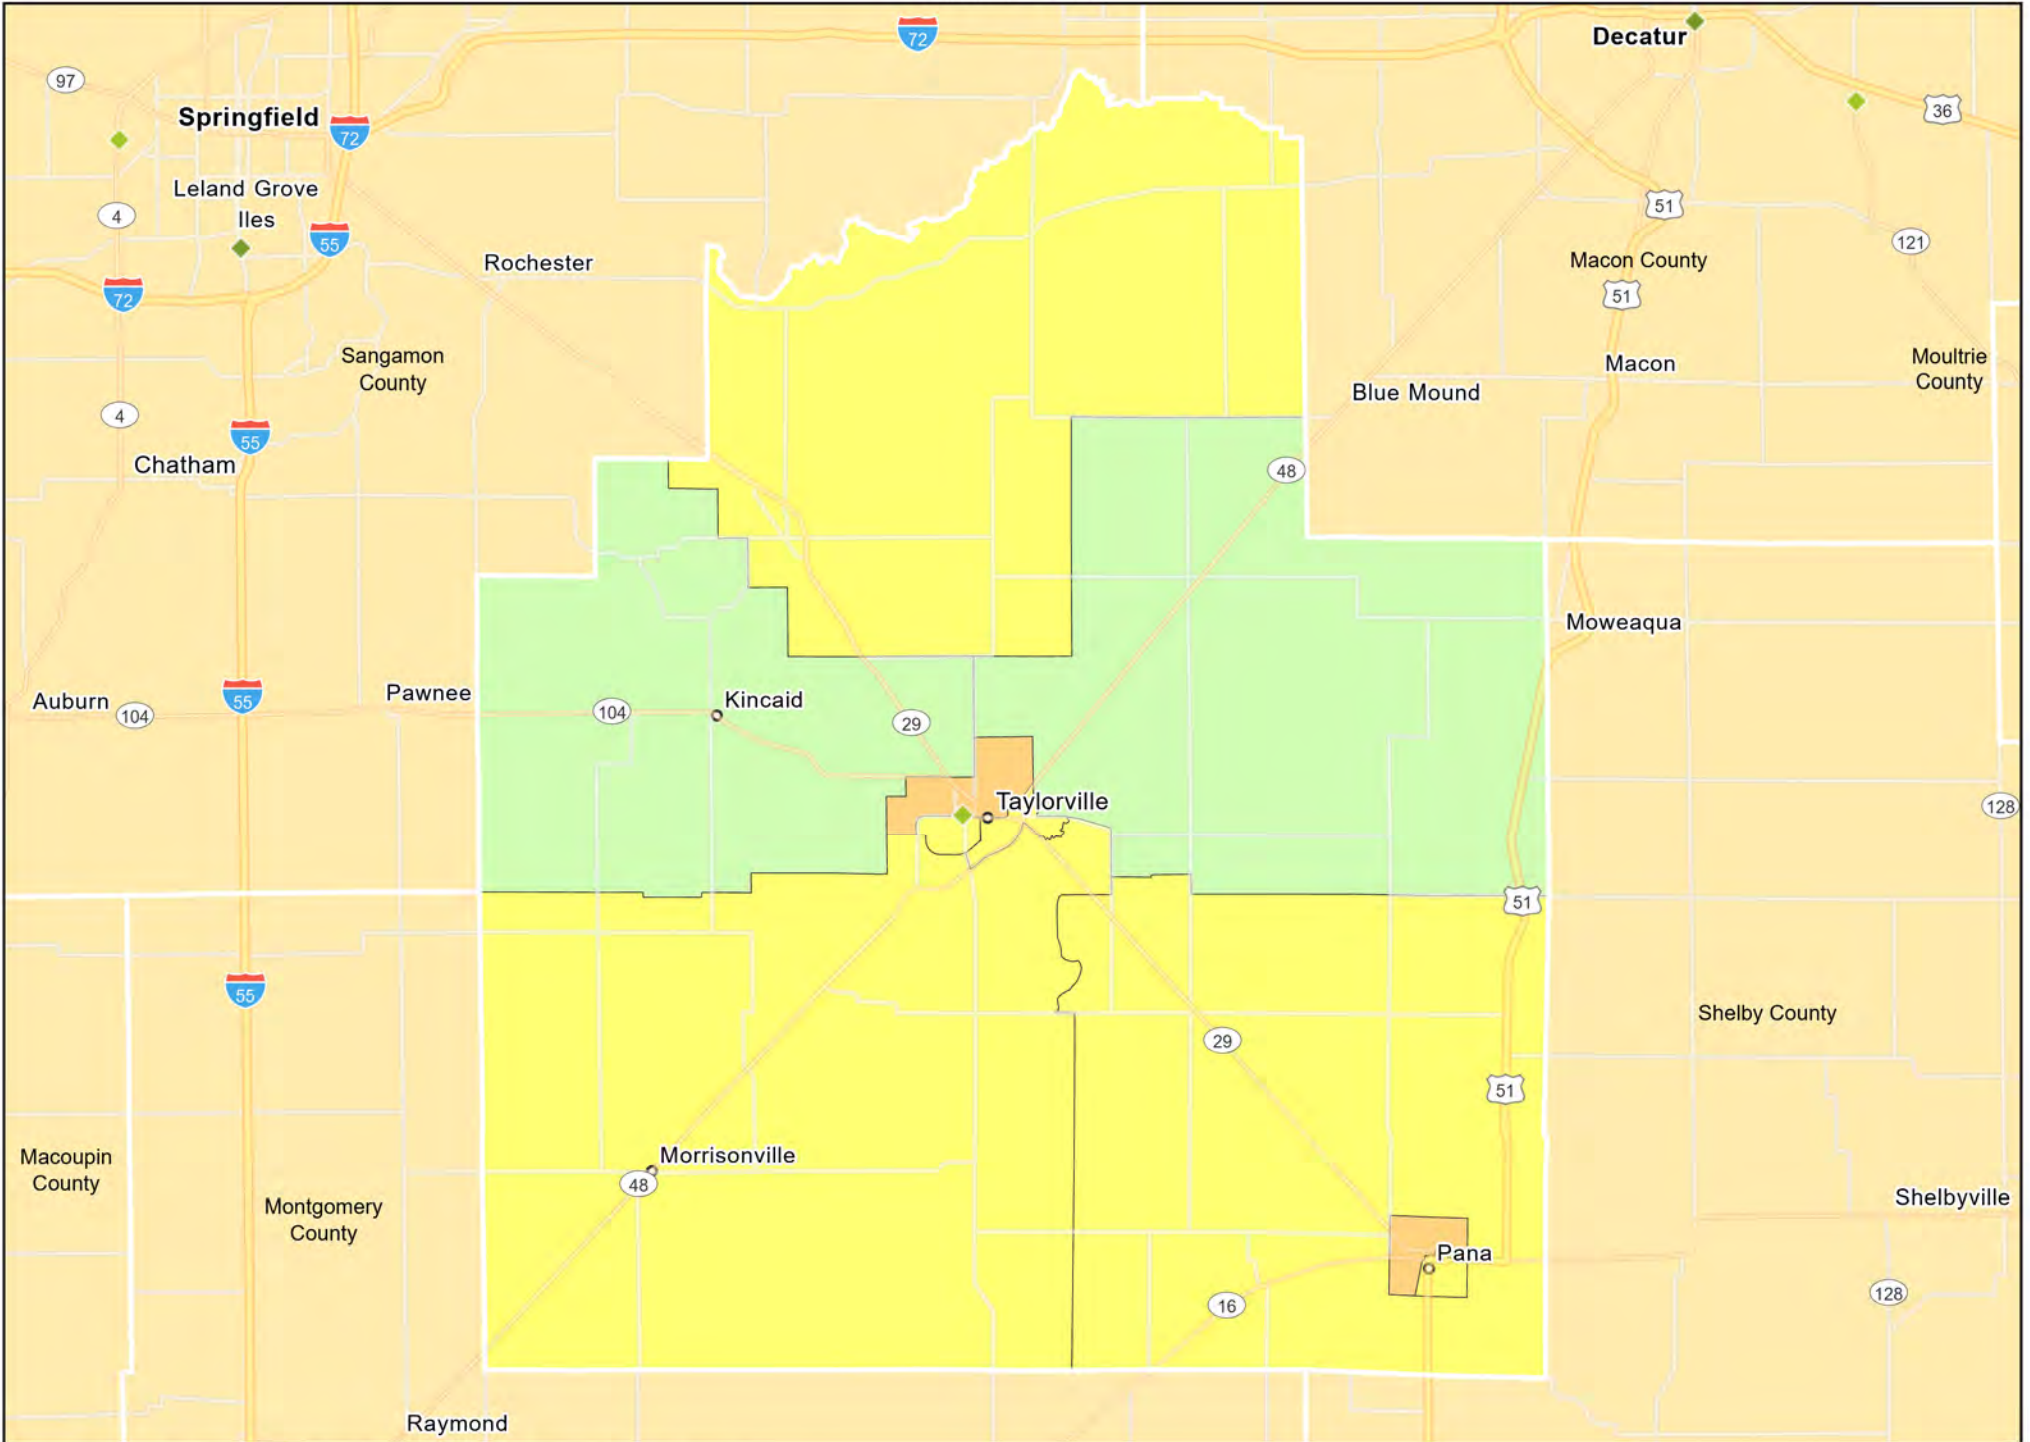

IL07 - Central Illinois
Christian County

- Branches
- Tract_Inc_Catg
- Moderate
- Upper
- Low
- Middle
- Income Unknown