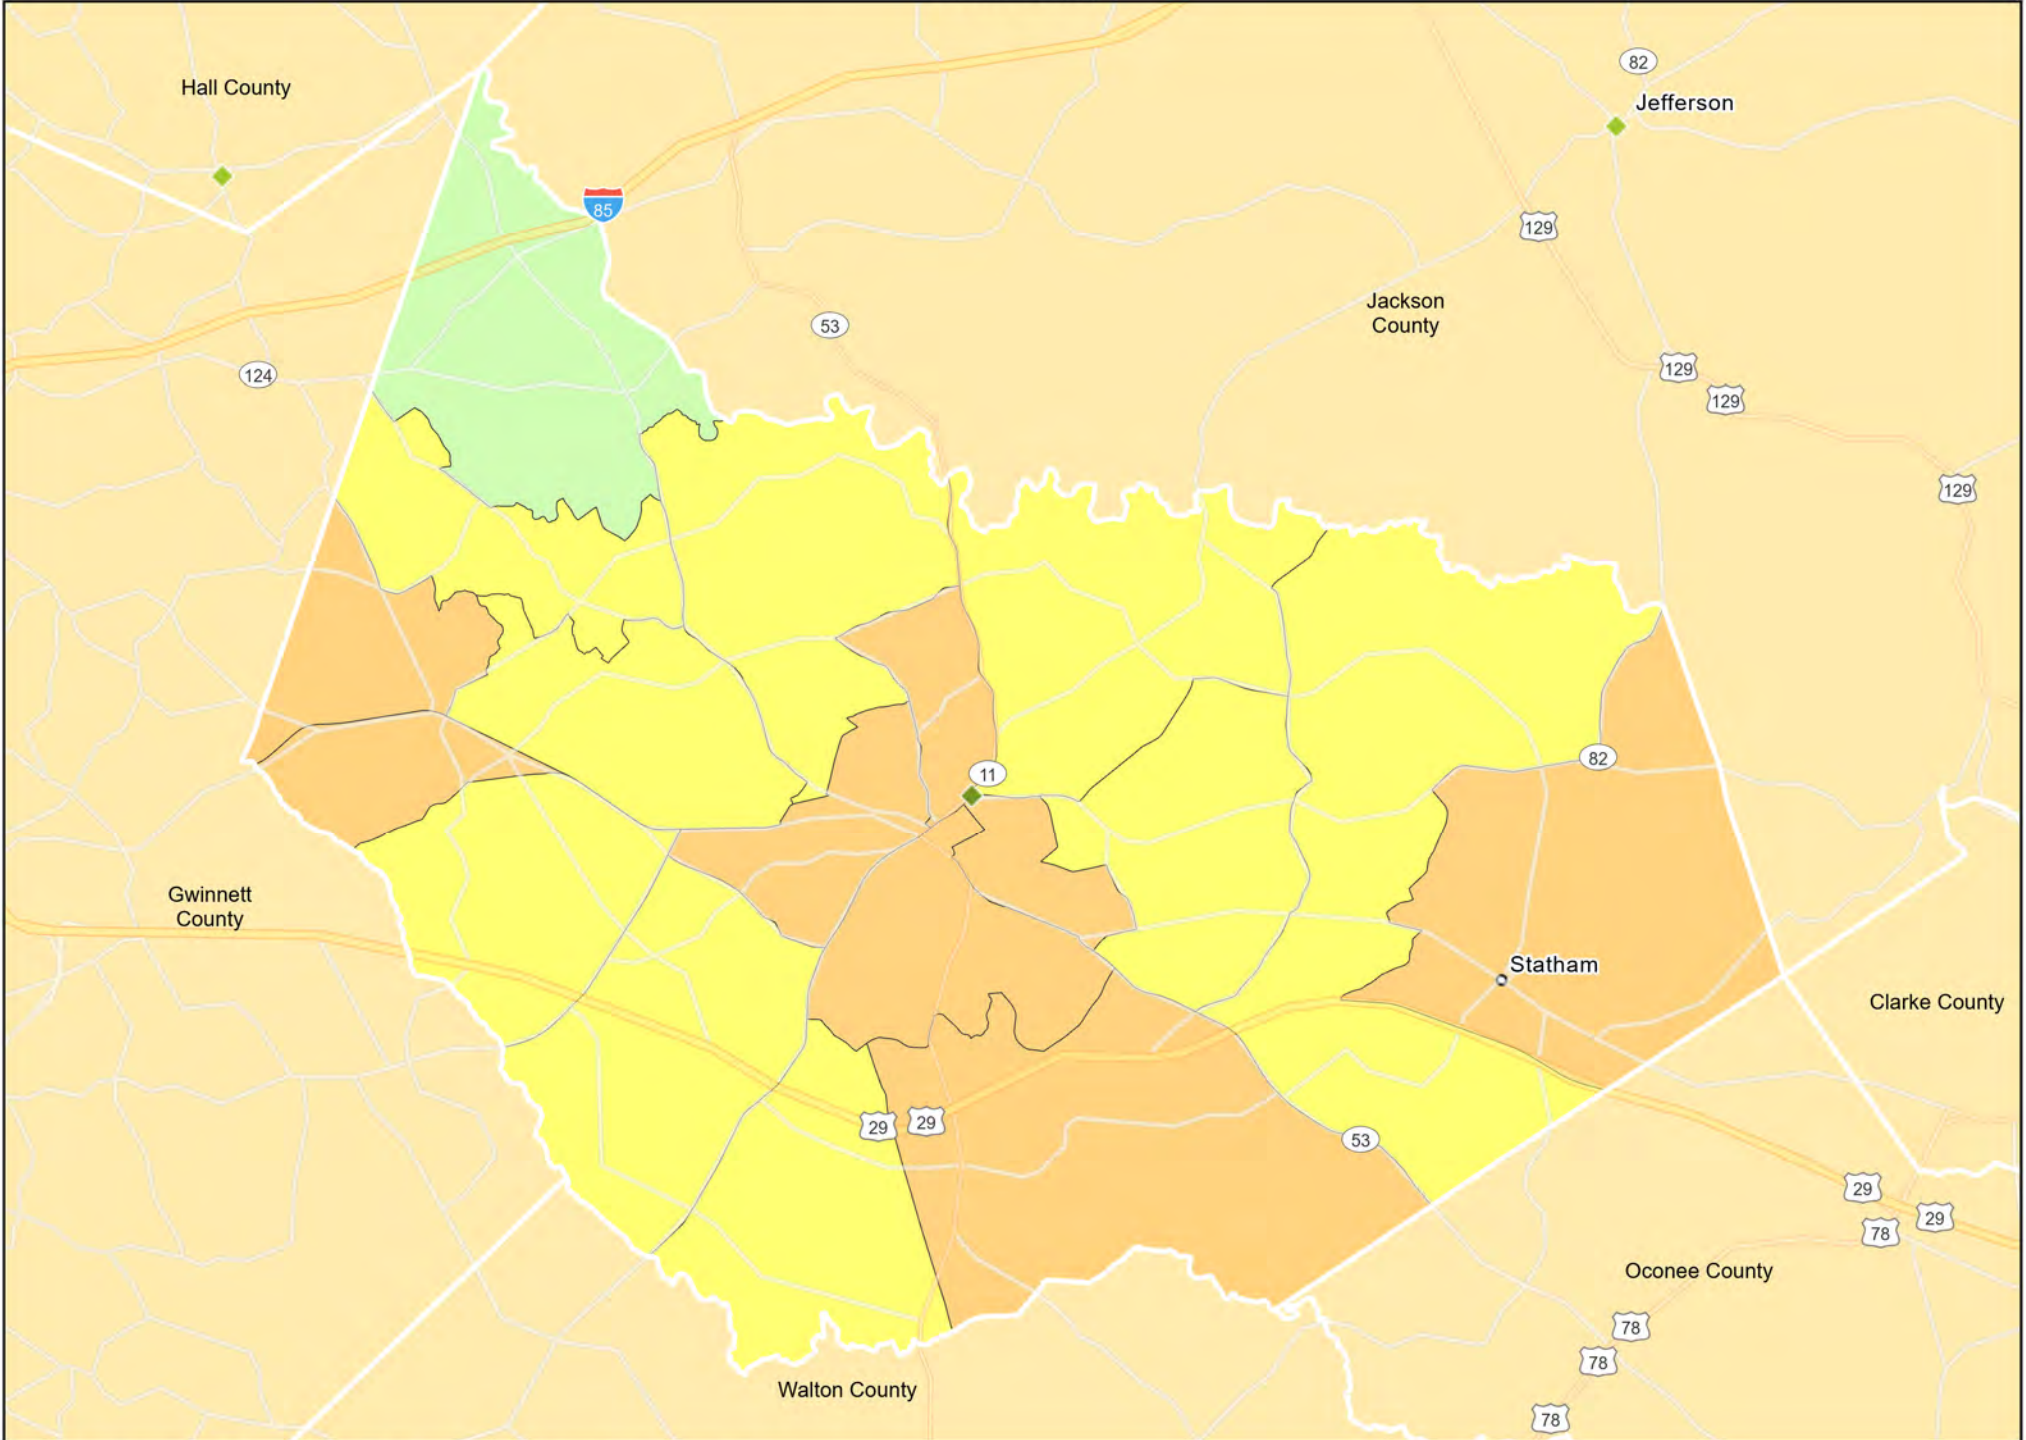

FL23 - Okeechobee County
Okeechobee County

- Branches
- Tract_Inc_Catg
- Low
- Moderate
- Middle
- Upper
- Income Unknown

GA01 - Albany
Dougherty County

GA02 - Athens-Clarke County
Clarke County

GA03 - Atlanta-Sandy Springs-Roswell
Barrow County