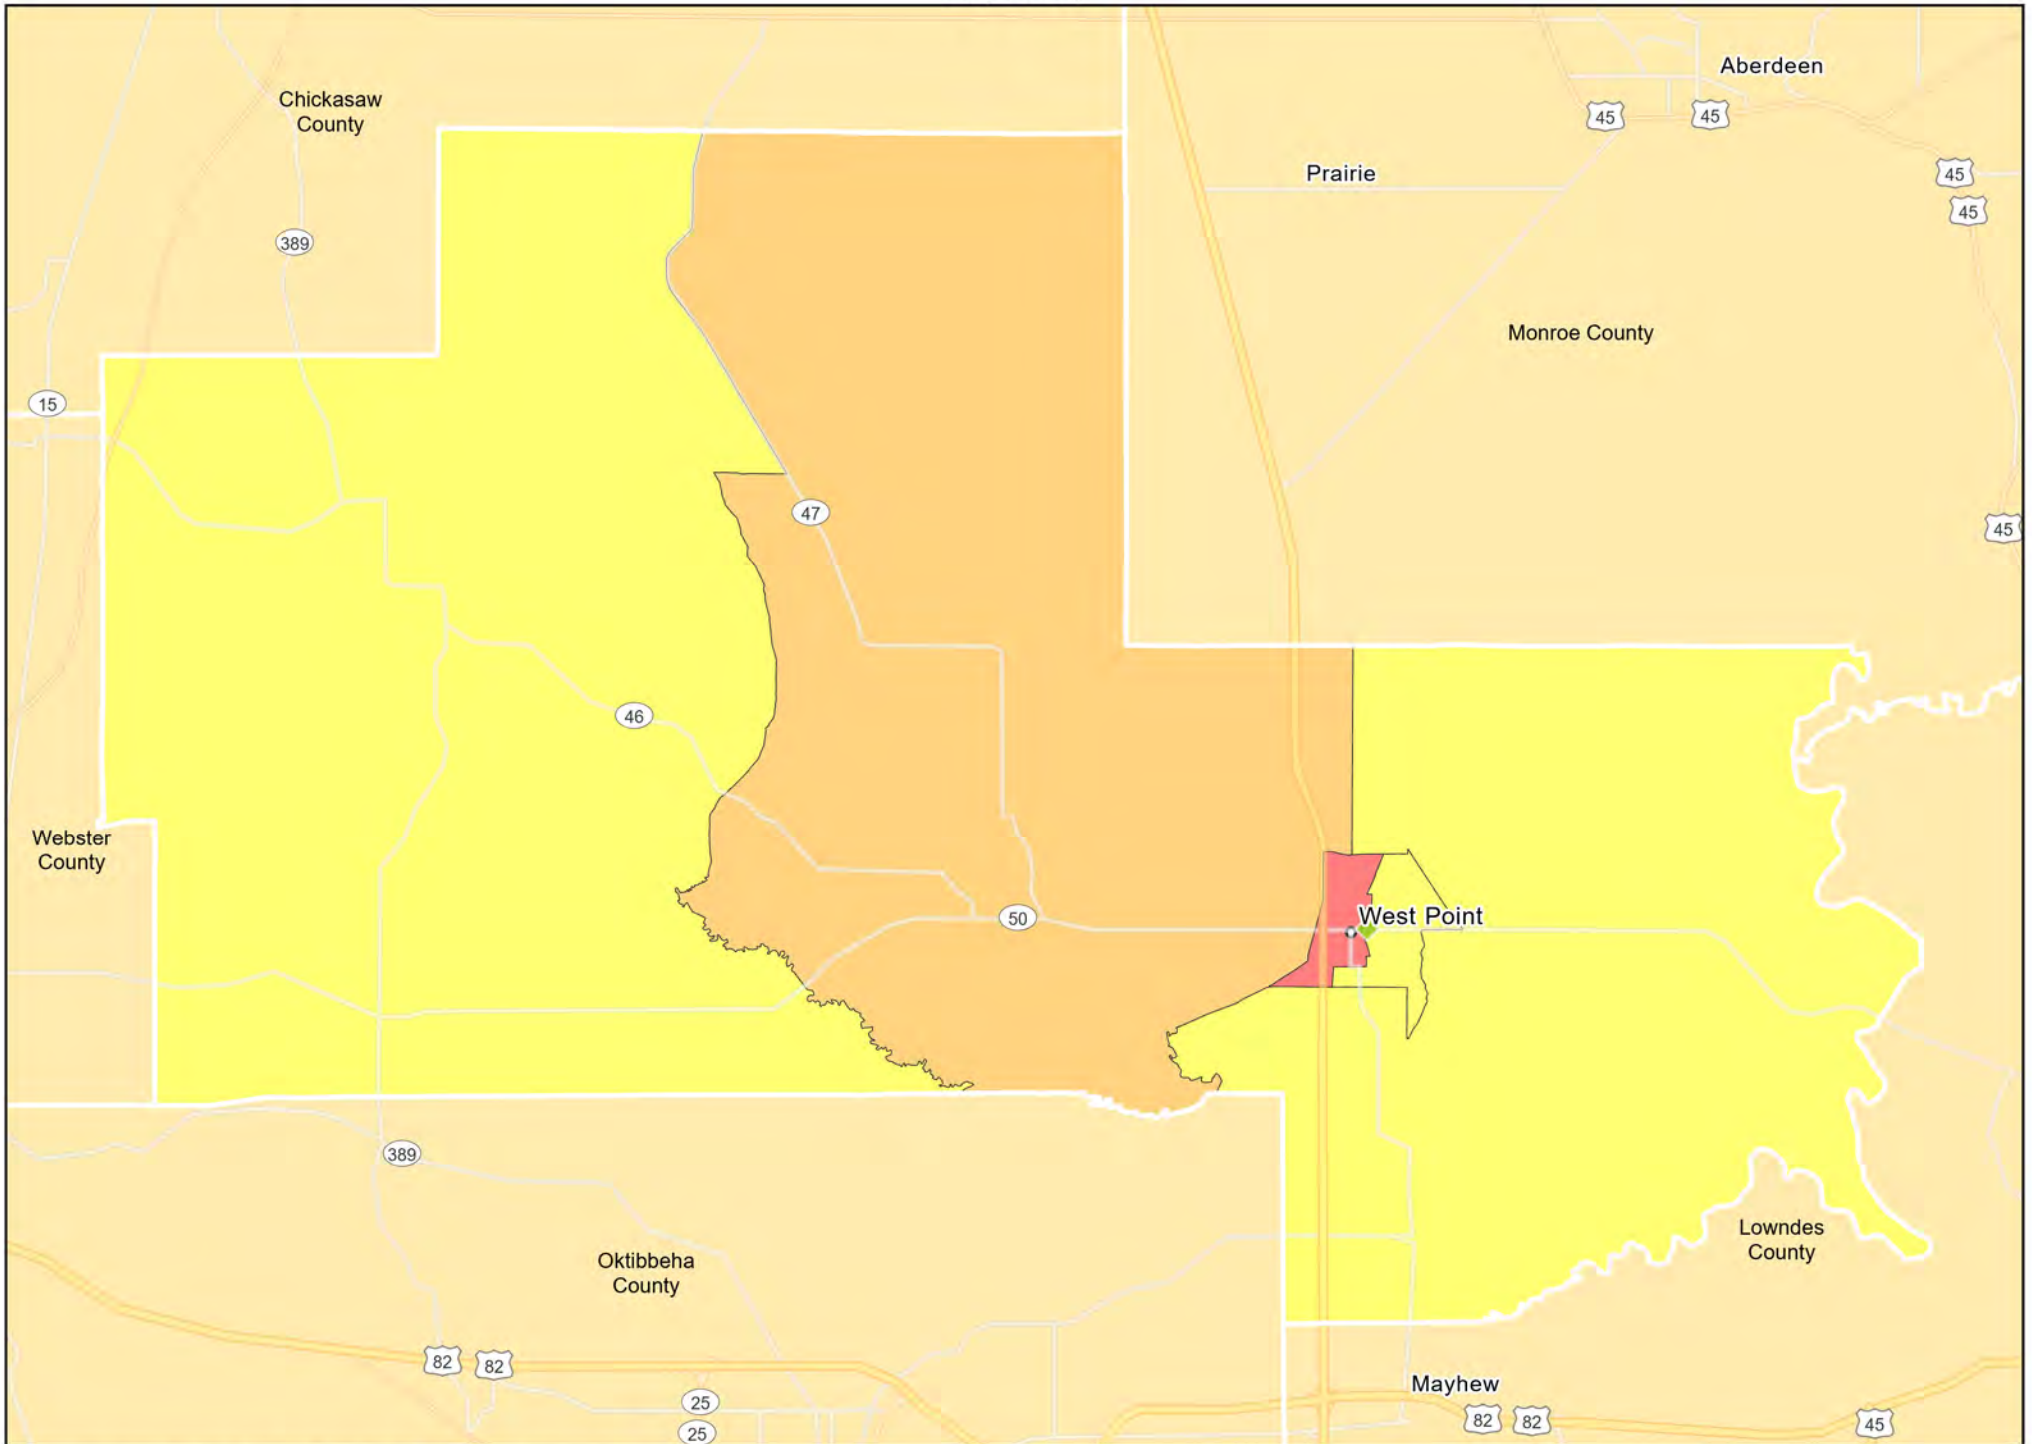

MS07 - Central Mississippi
Clay County