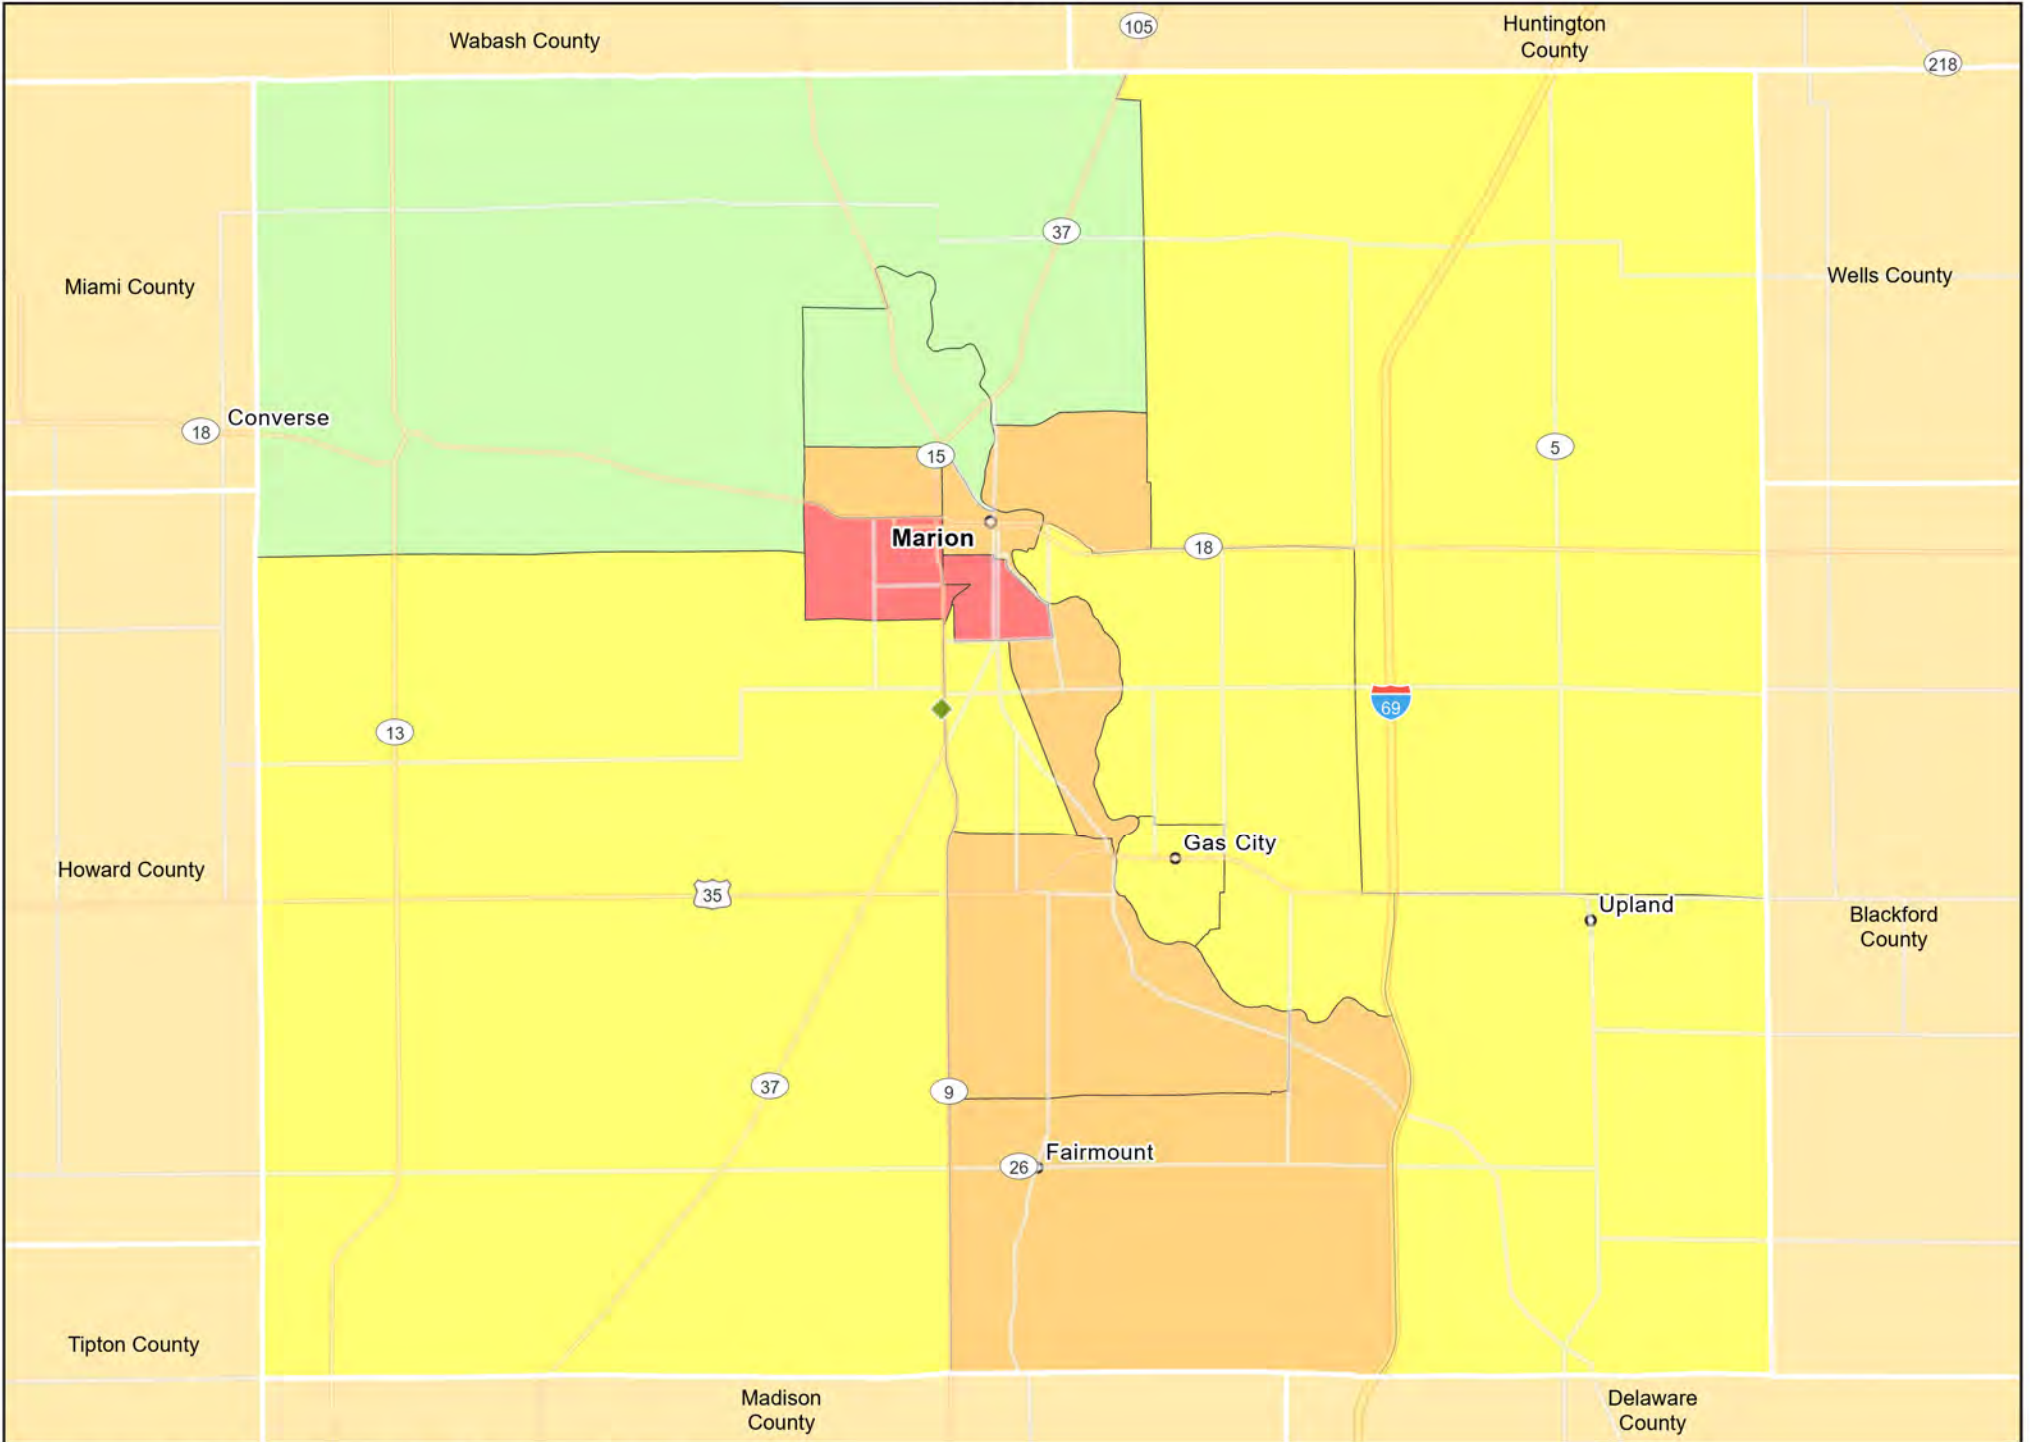

IN08 - Clinton-Grant Counties
Grant County

● Branches Tract_Inc_Catg
Low Moderate Upper
Middle Income Unknown