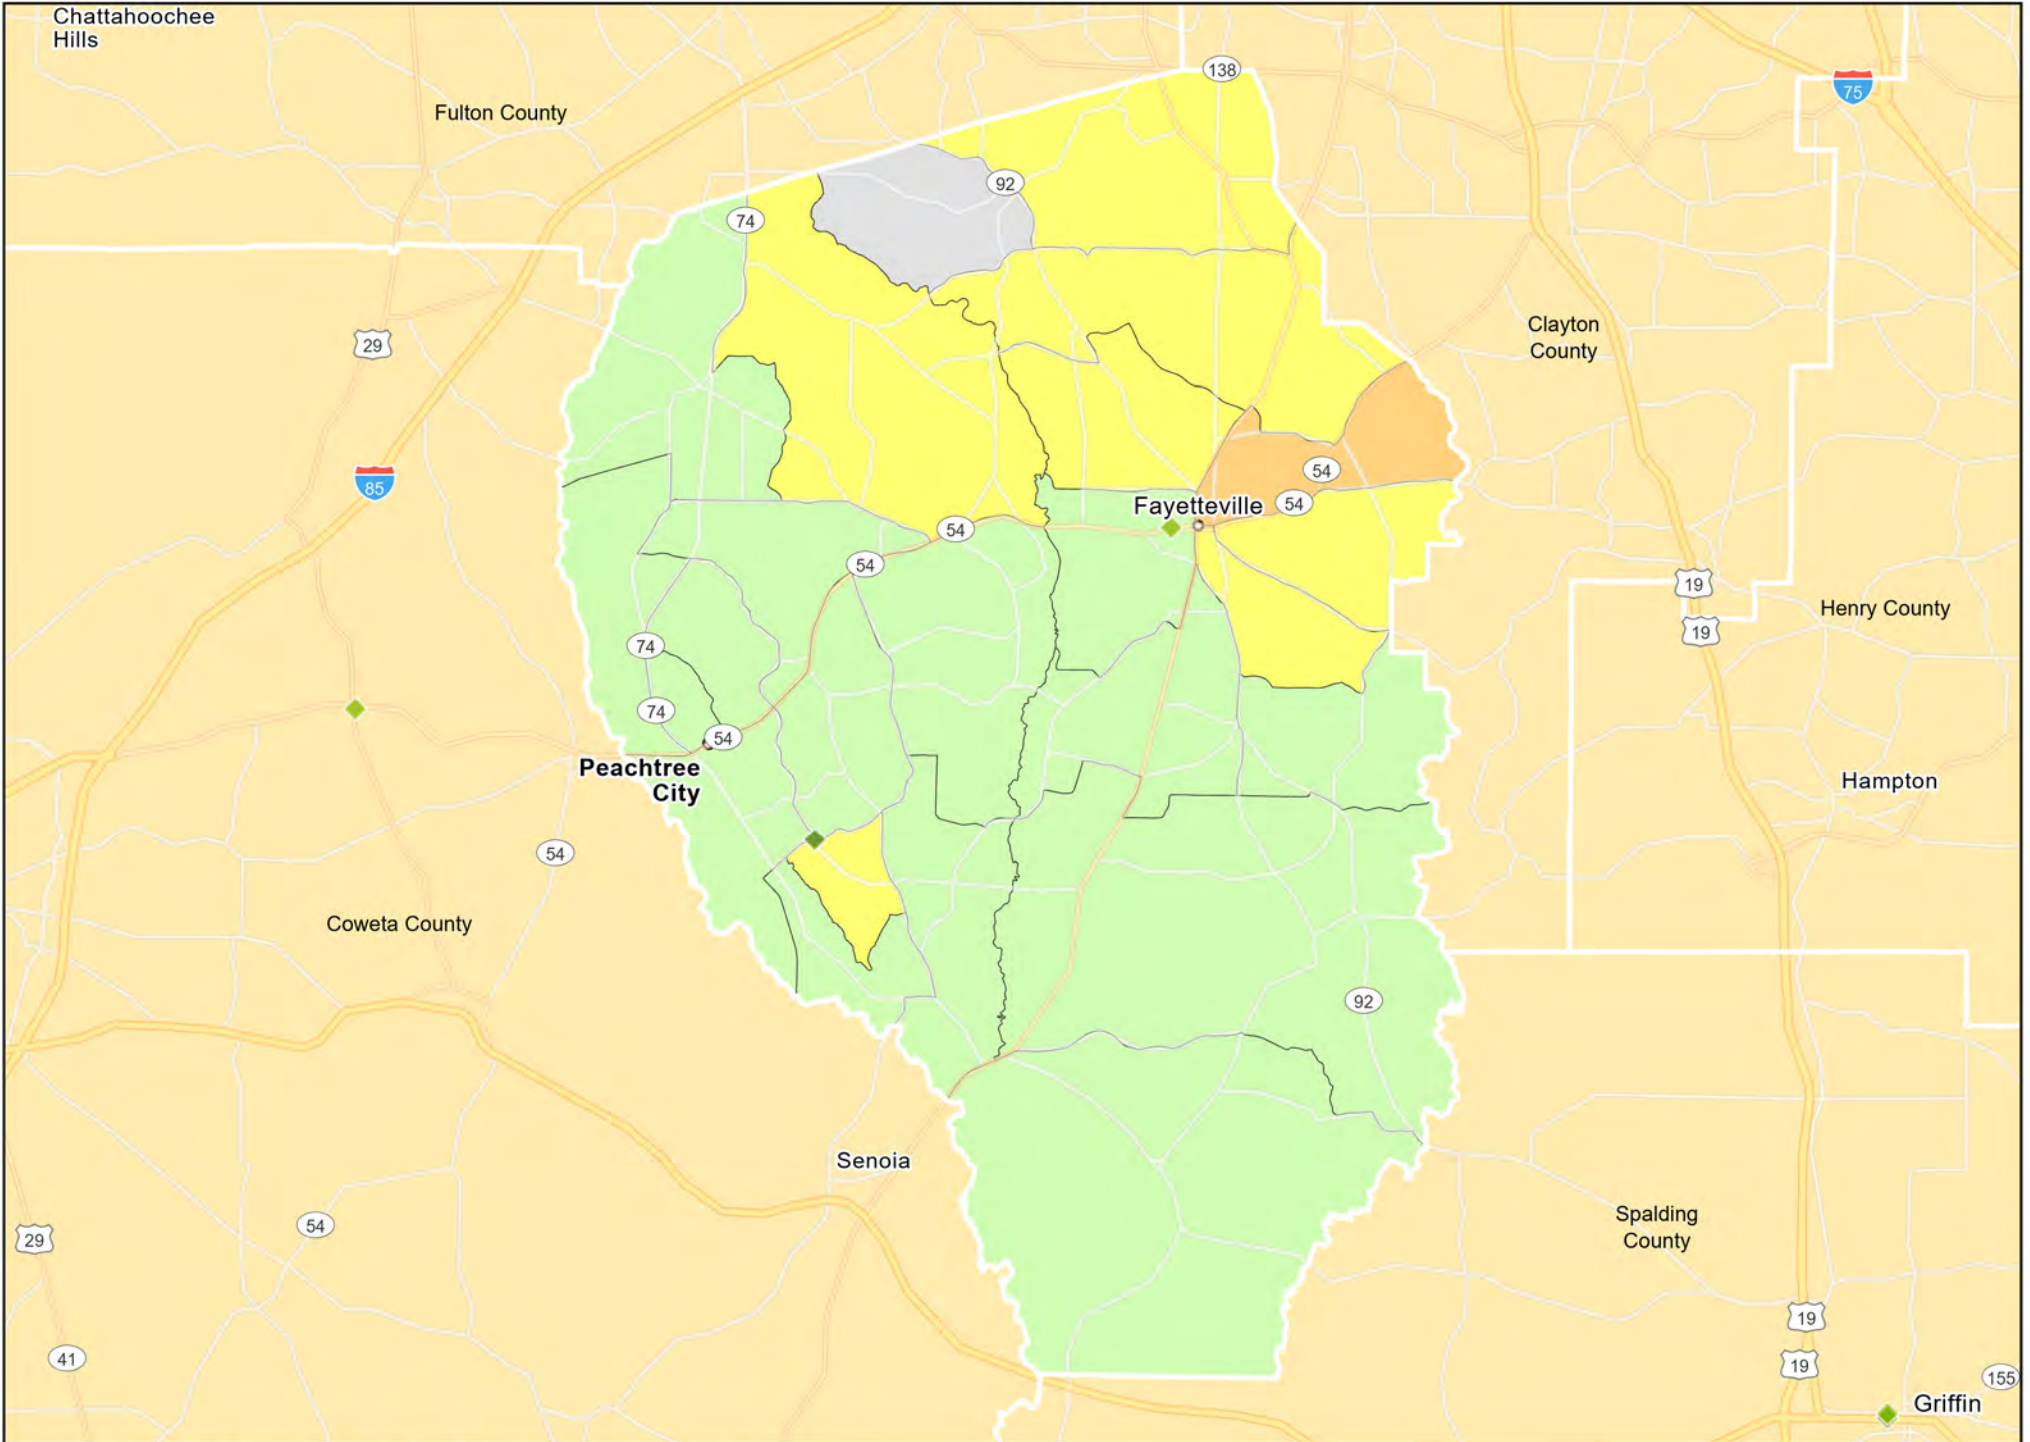

GA03 - Atlanta-Sandy Springs-Roswell
Fayette County