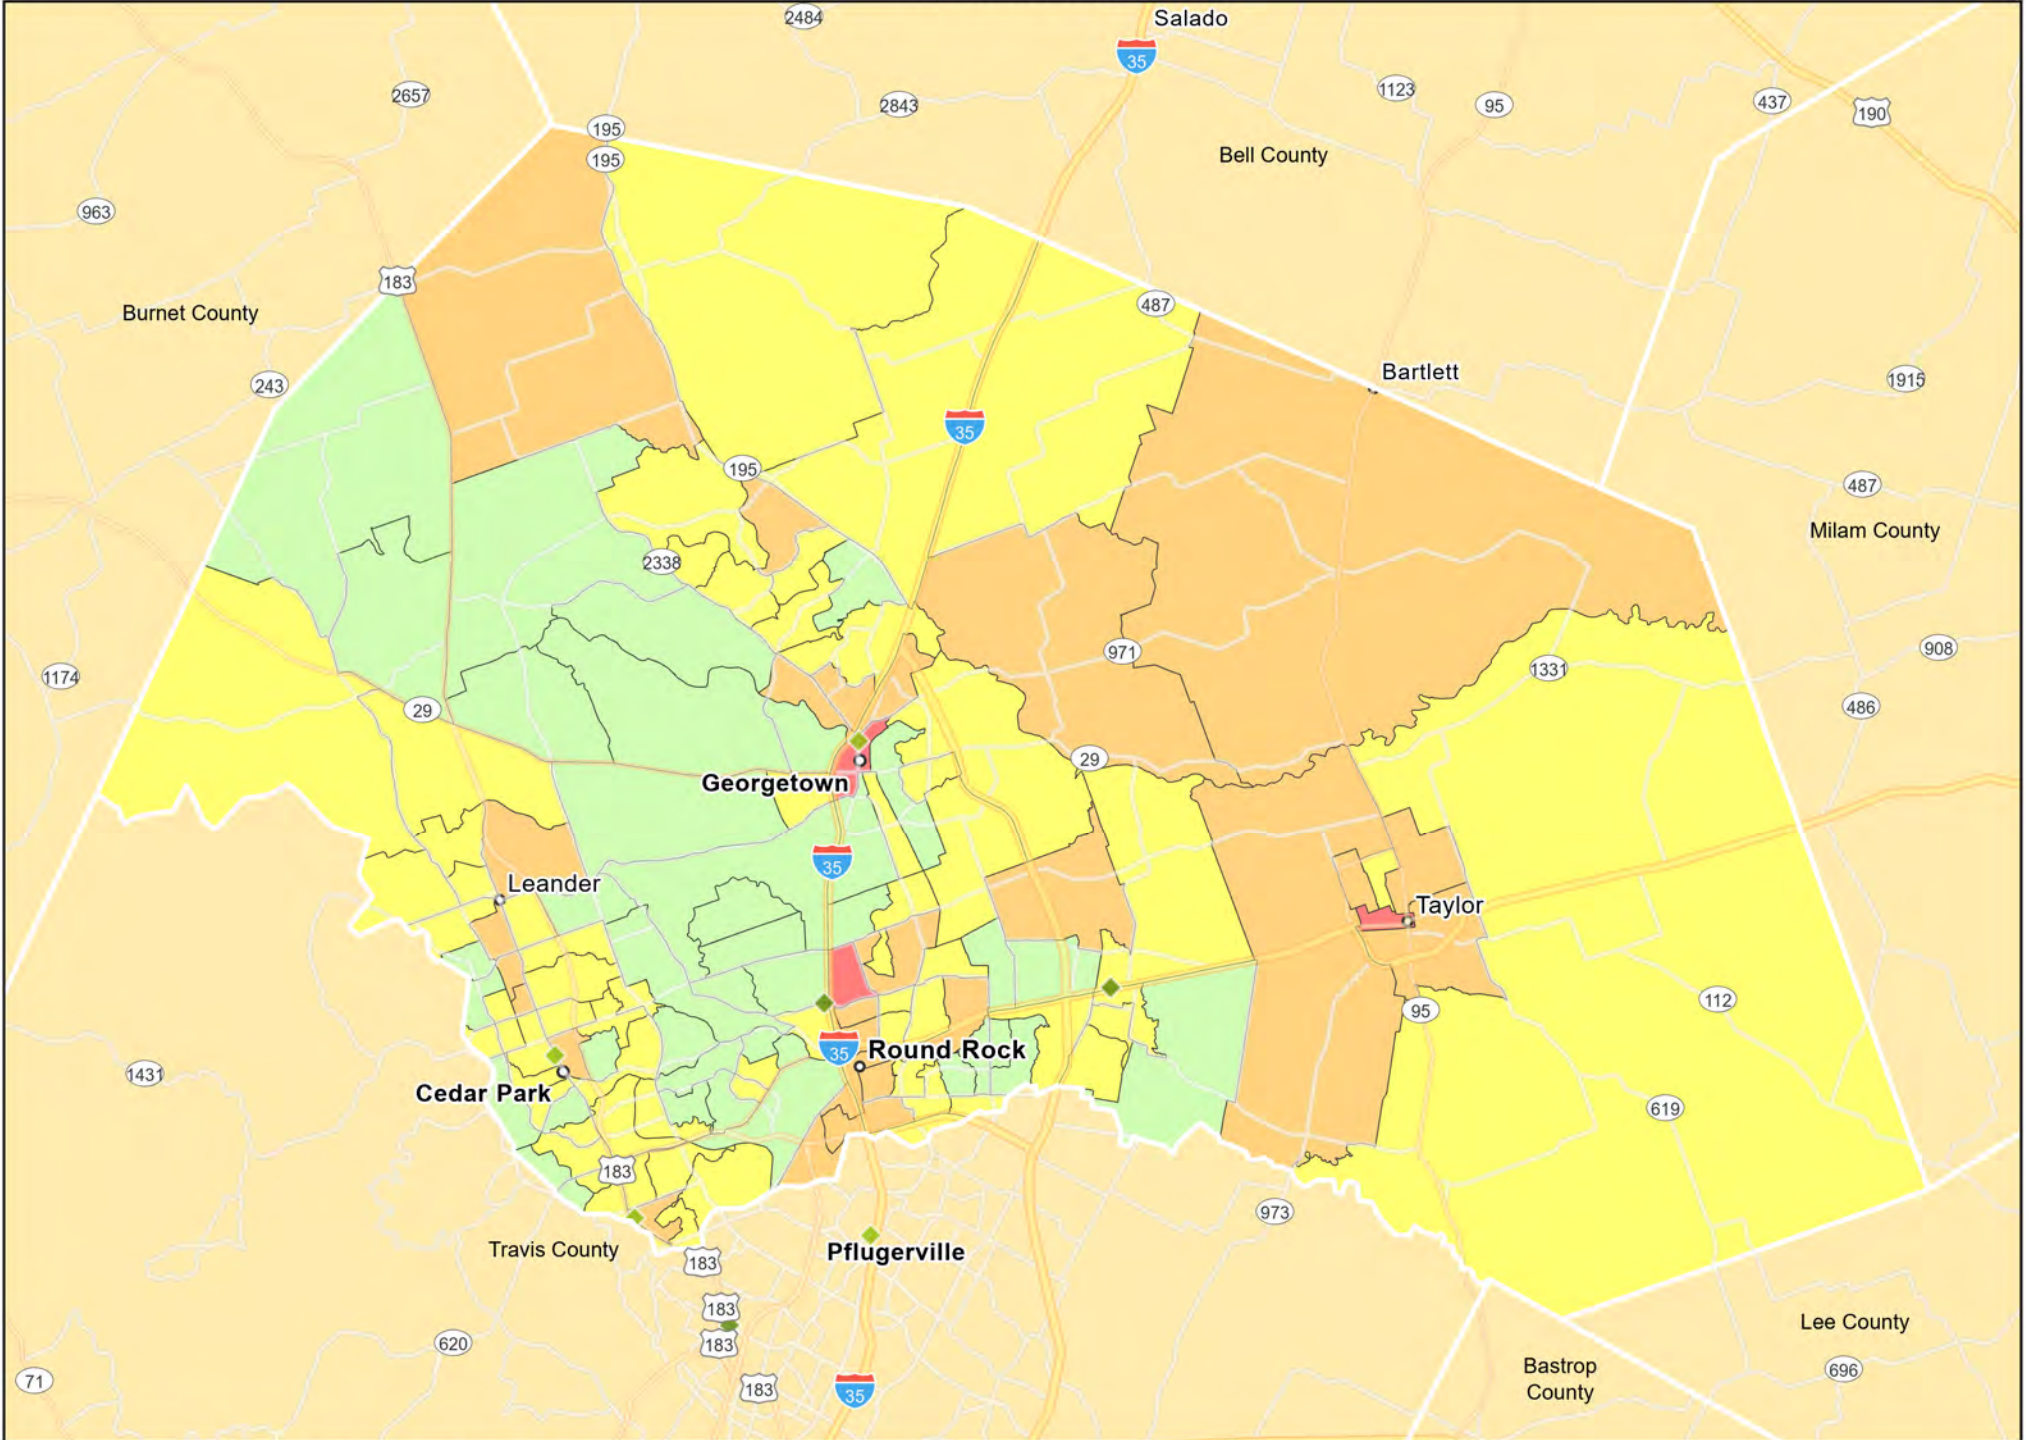

TX01 - Austin-Round Rock, TX
Williamson County