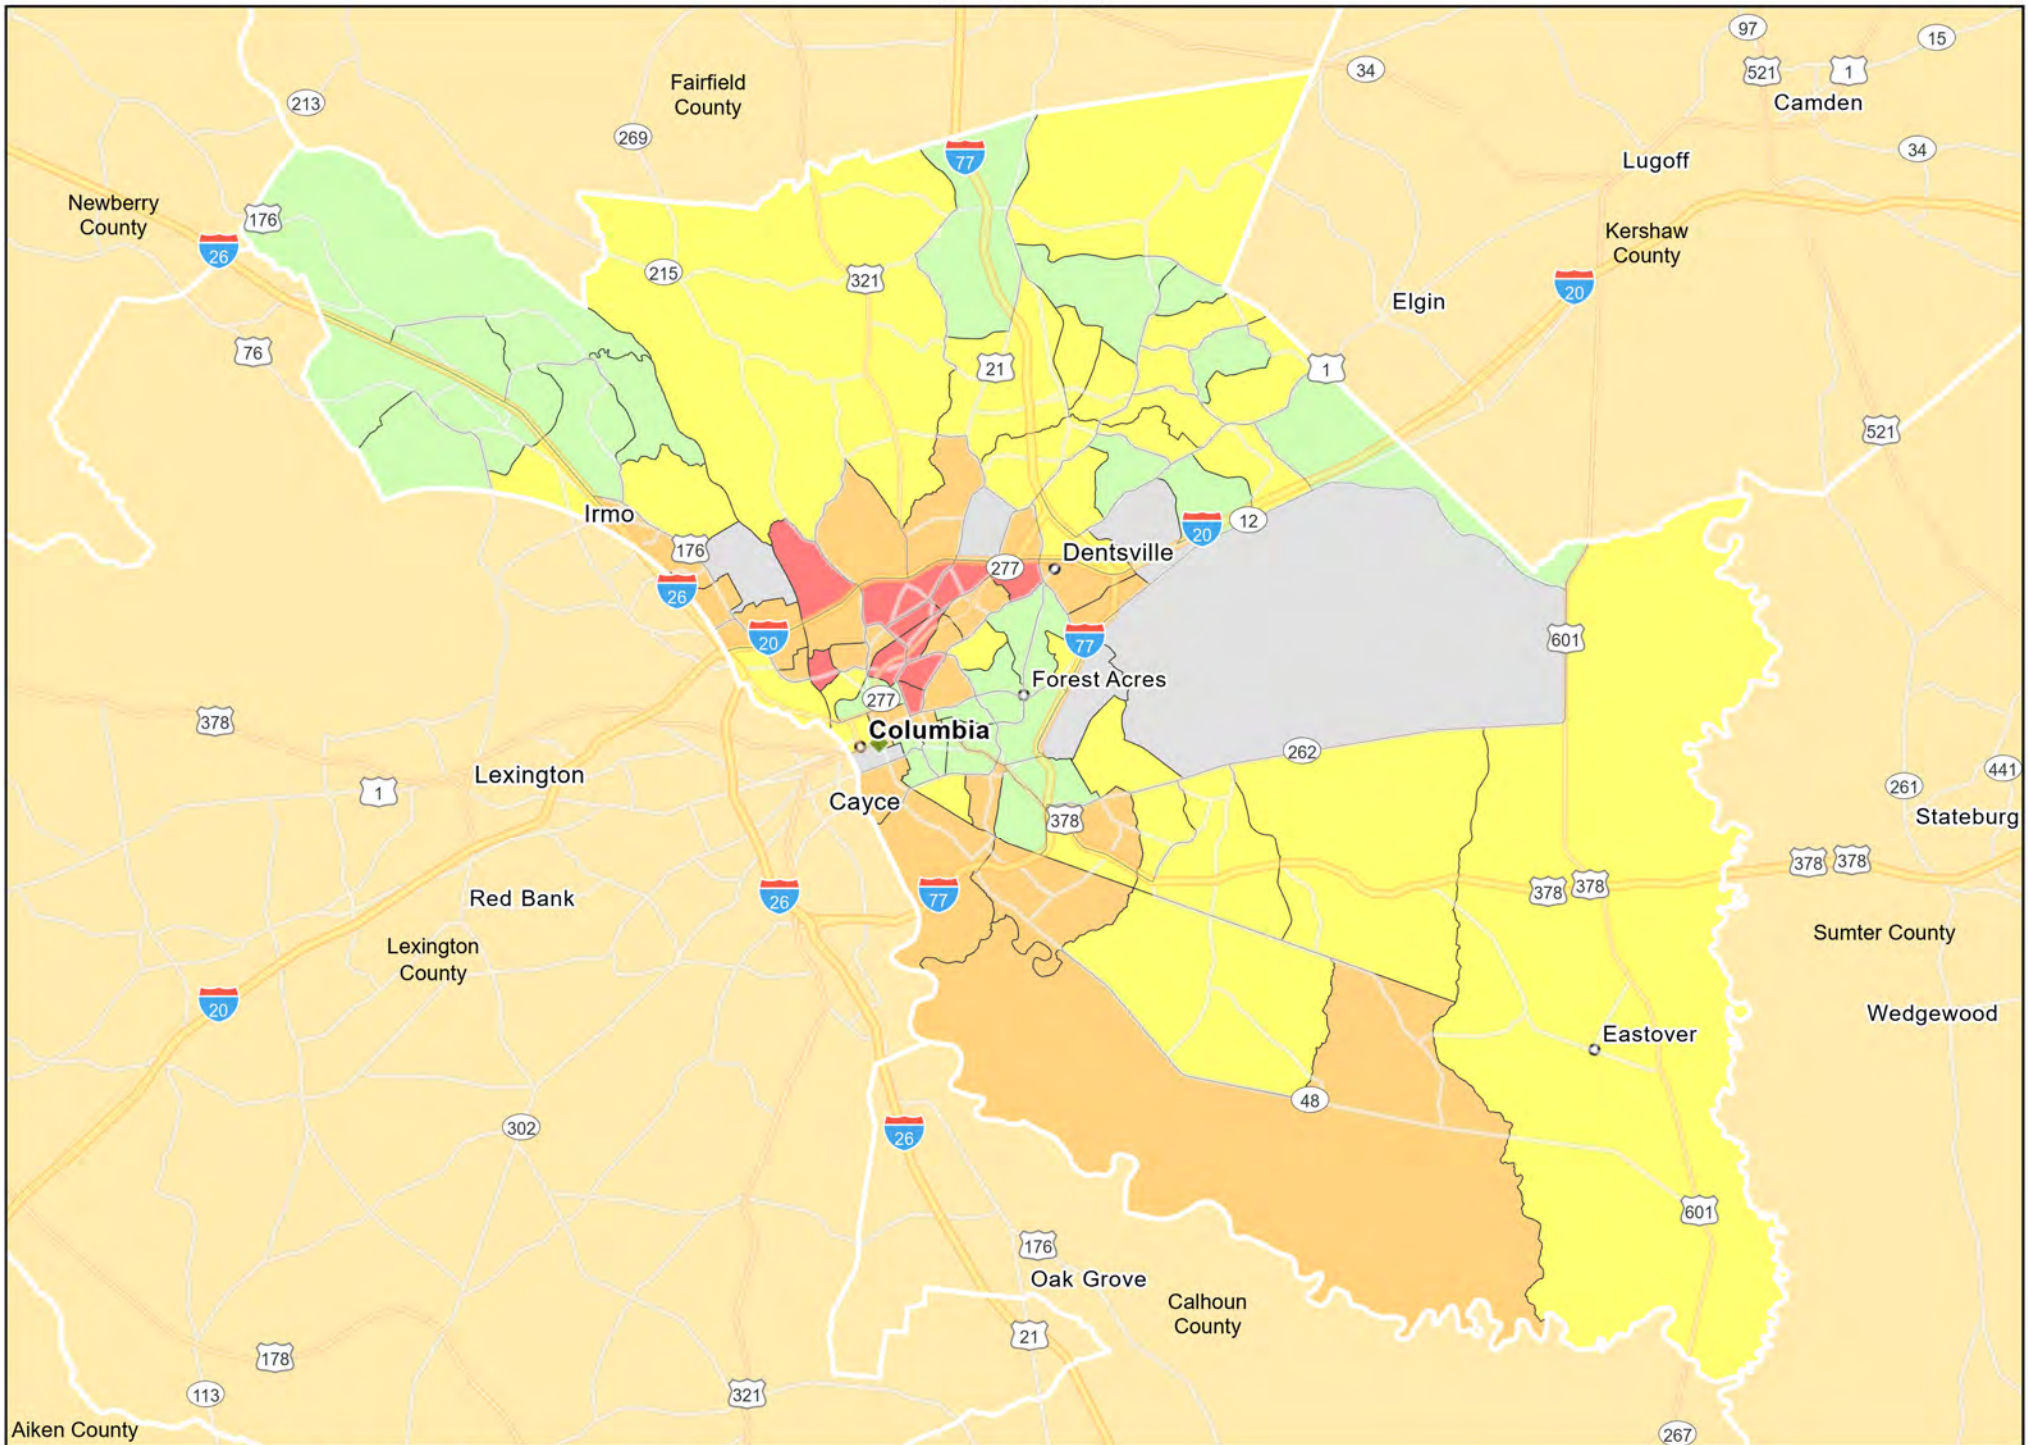

SC02 - Columbia
Richland County

- Branches
- Tract_Inc_Catg
- Low
- Moderate
- Middle
- Upper
- Income Unknown