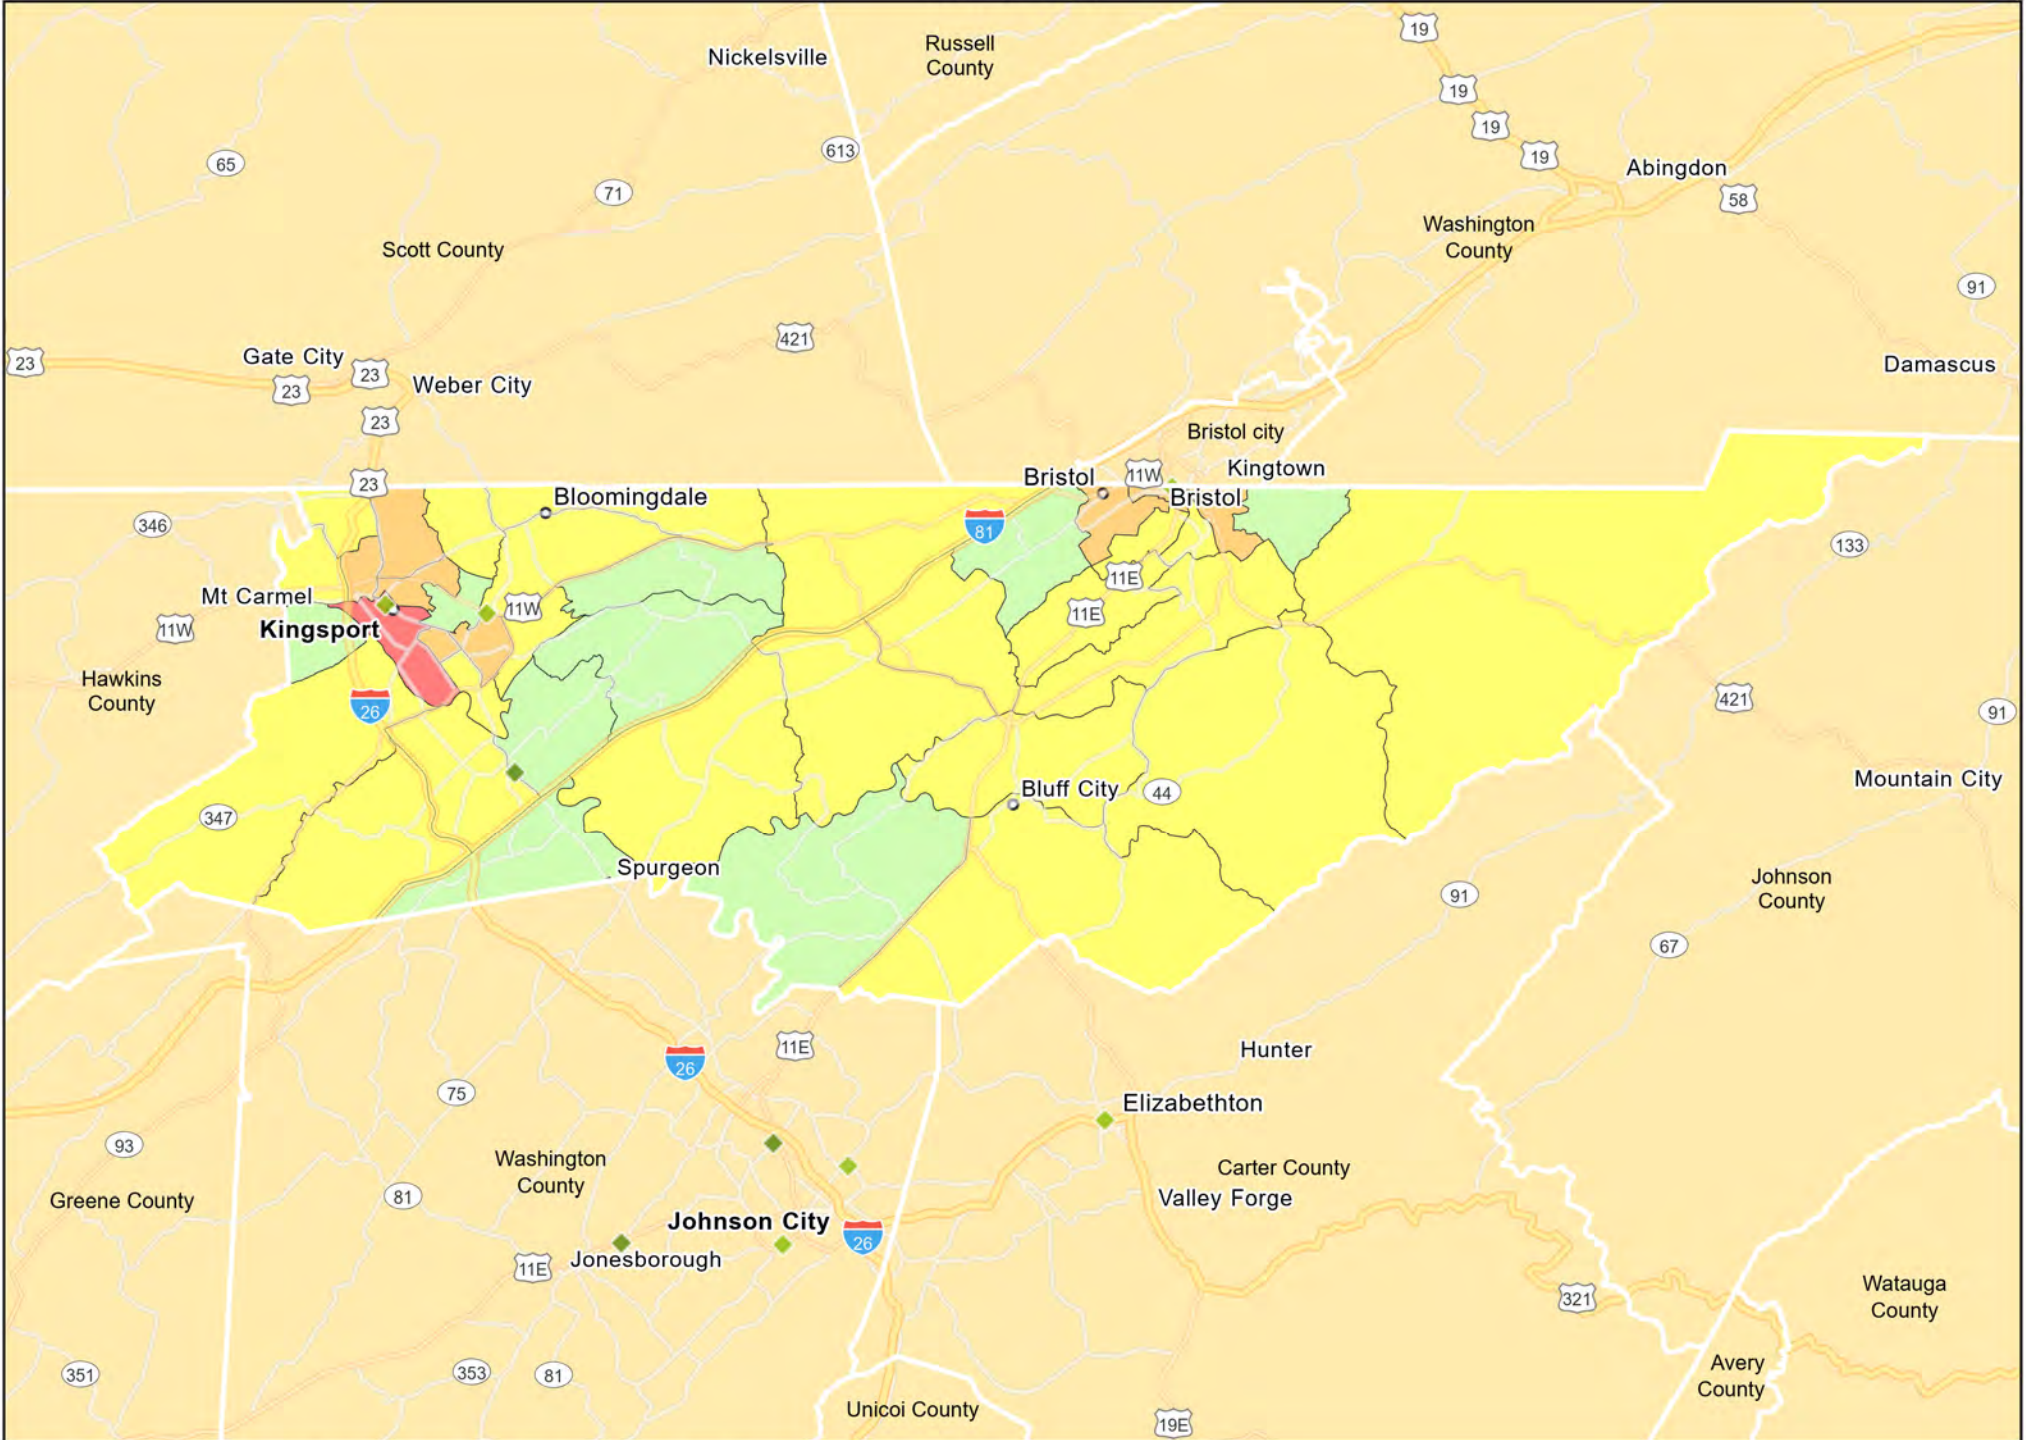

TN04 - Jackson
Madison County

- Branches
- Tract_Inc_Catg
- Moderate
- Upper
- Low
- Middle
- Income Unknown

TN05 - Johnson City
Carter County

TN05 - Johnson City
Washington County

TN06 - Kingsport--Bristol, TN
Sullivan County