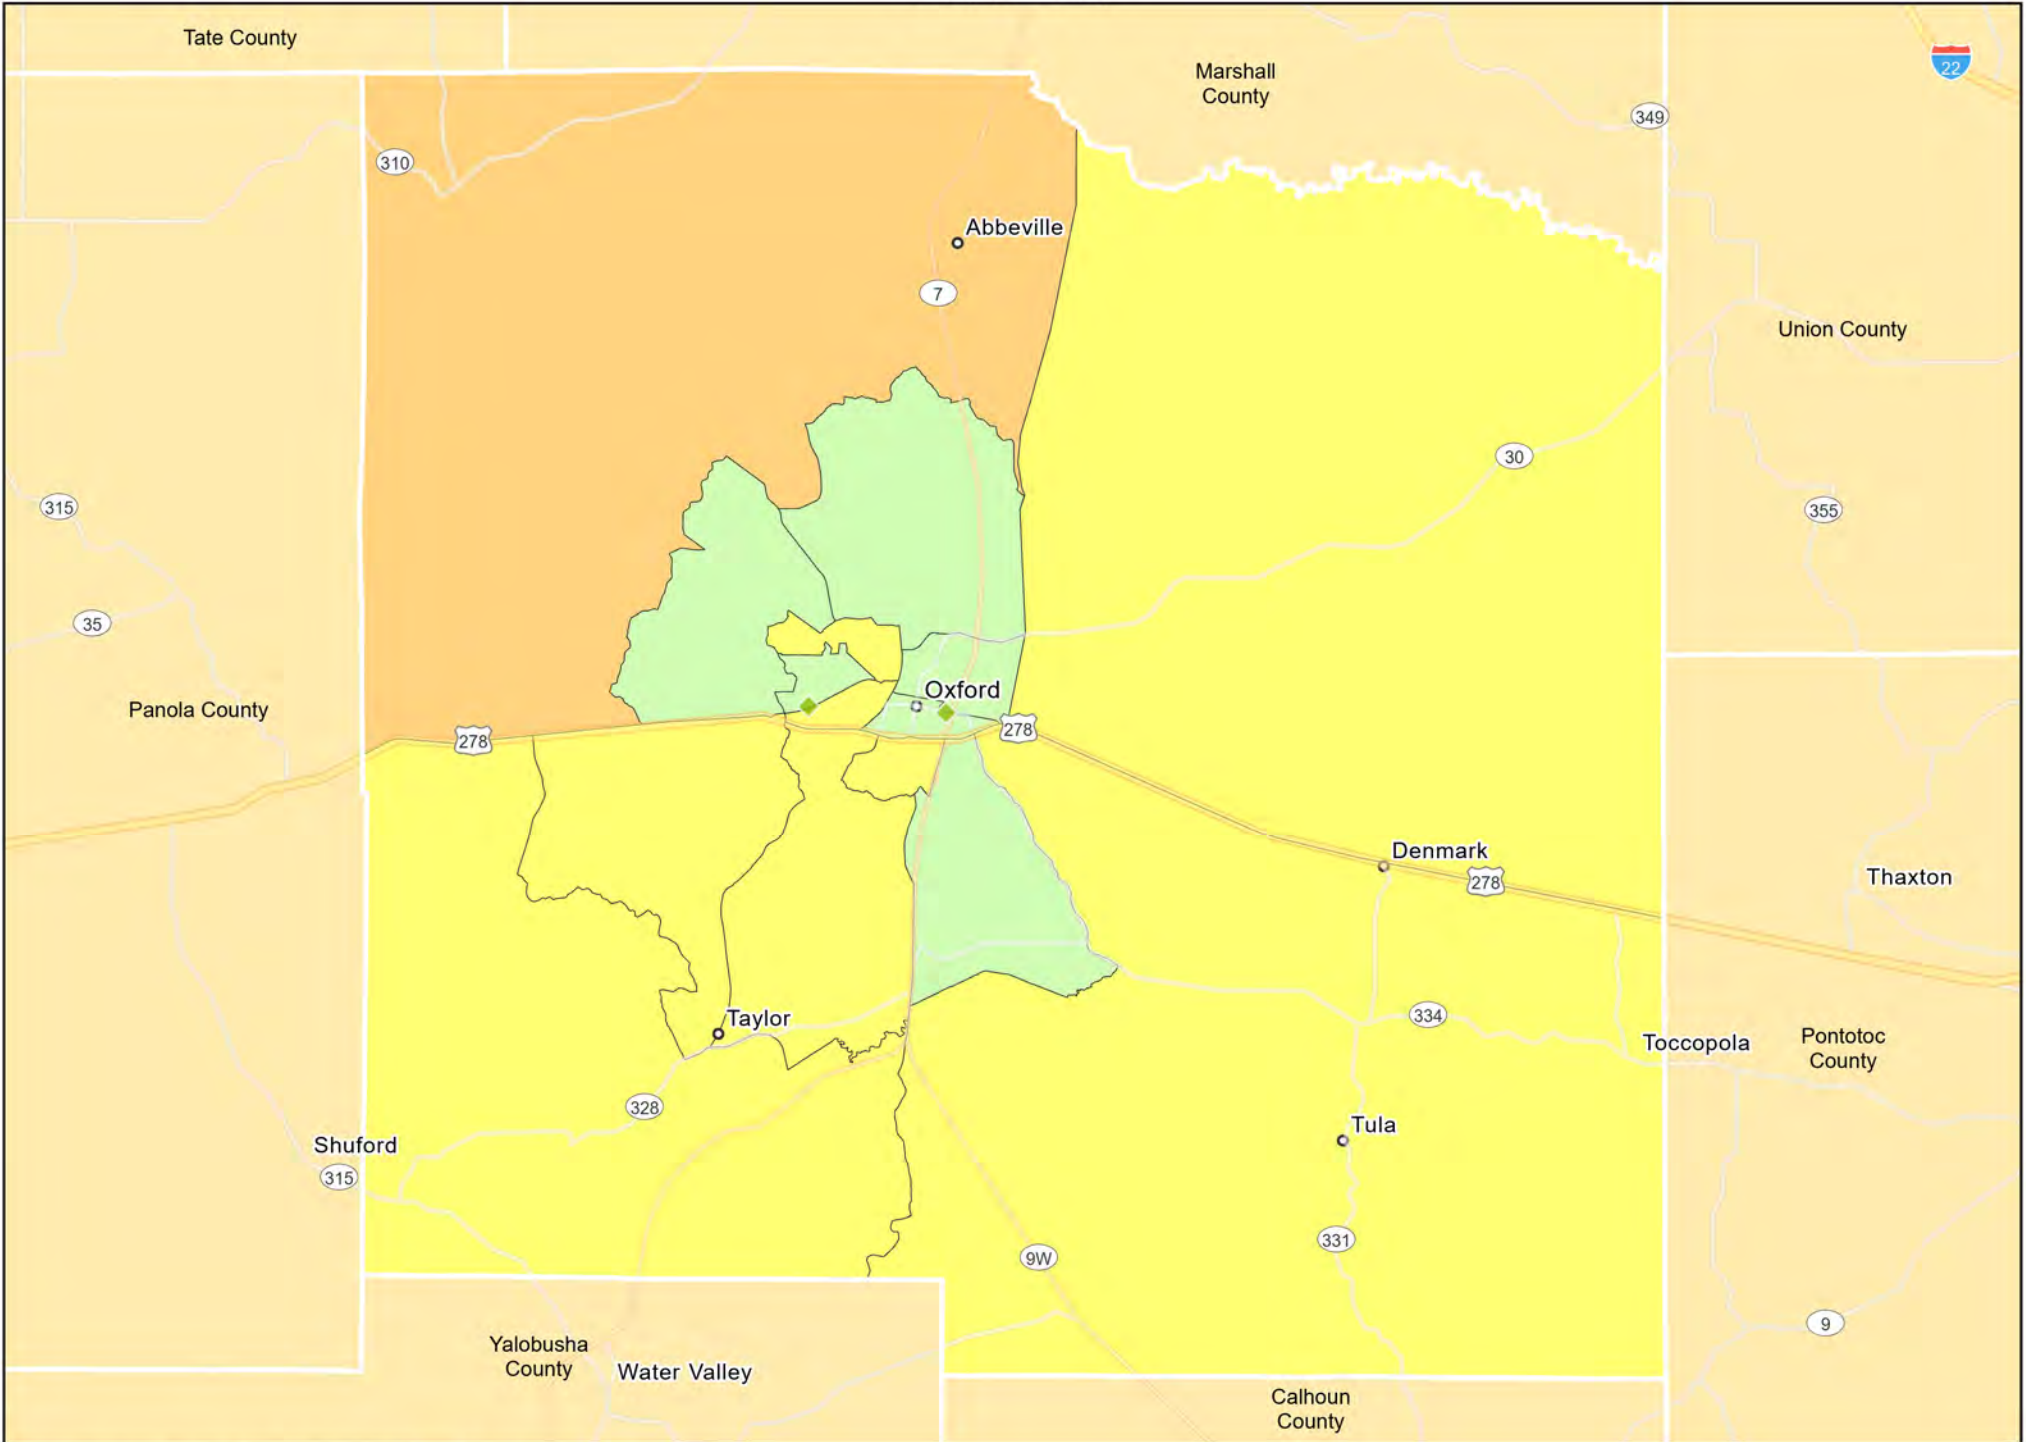

MS05 - Northern Mississippi
Lafayette County

- Branches
- Tract_Inc_Catg
- Low
- Moderate
- Middle
- Income Unknown
- Upper