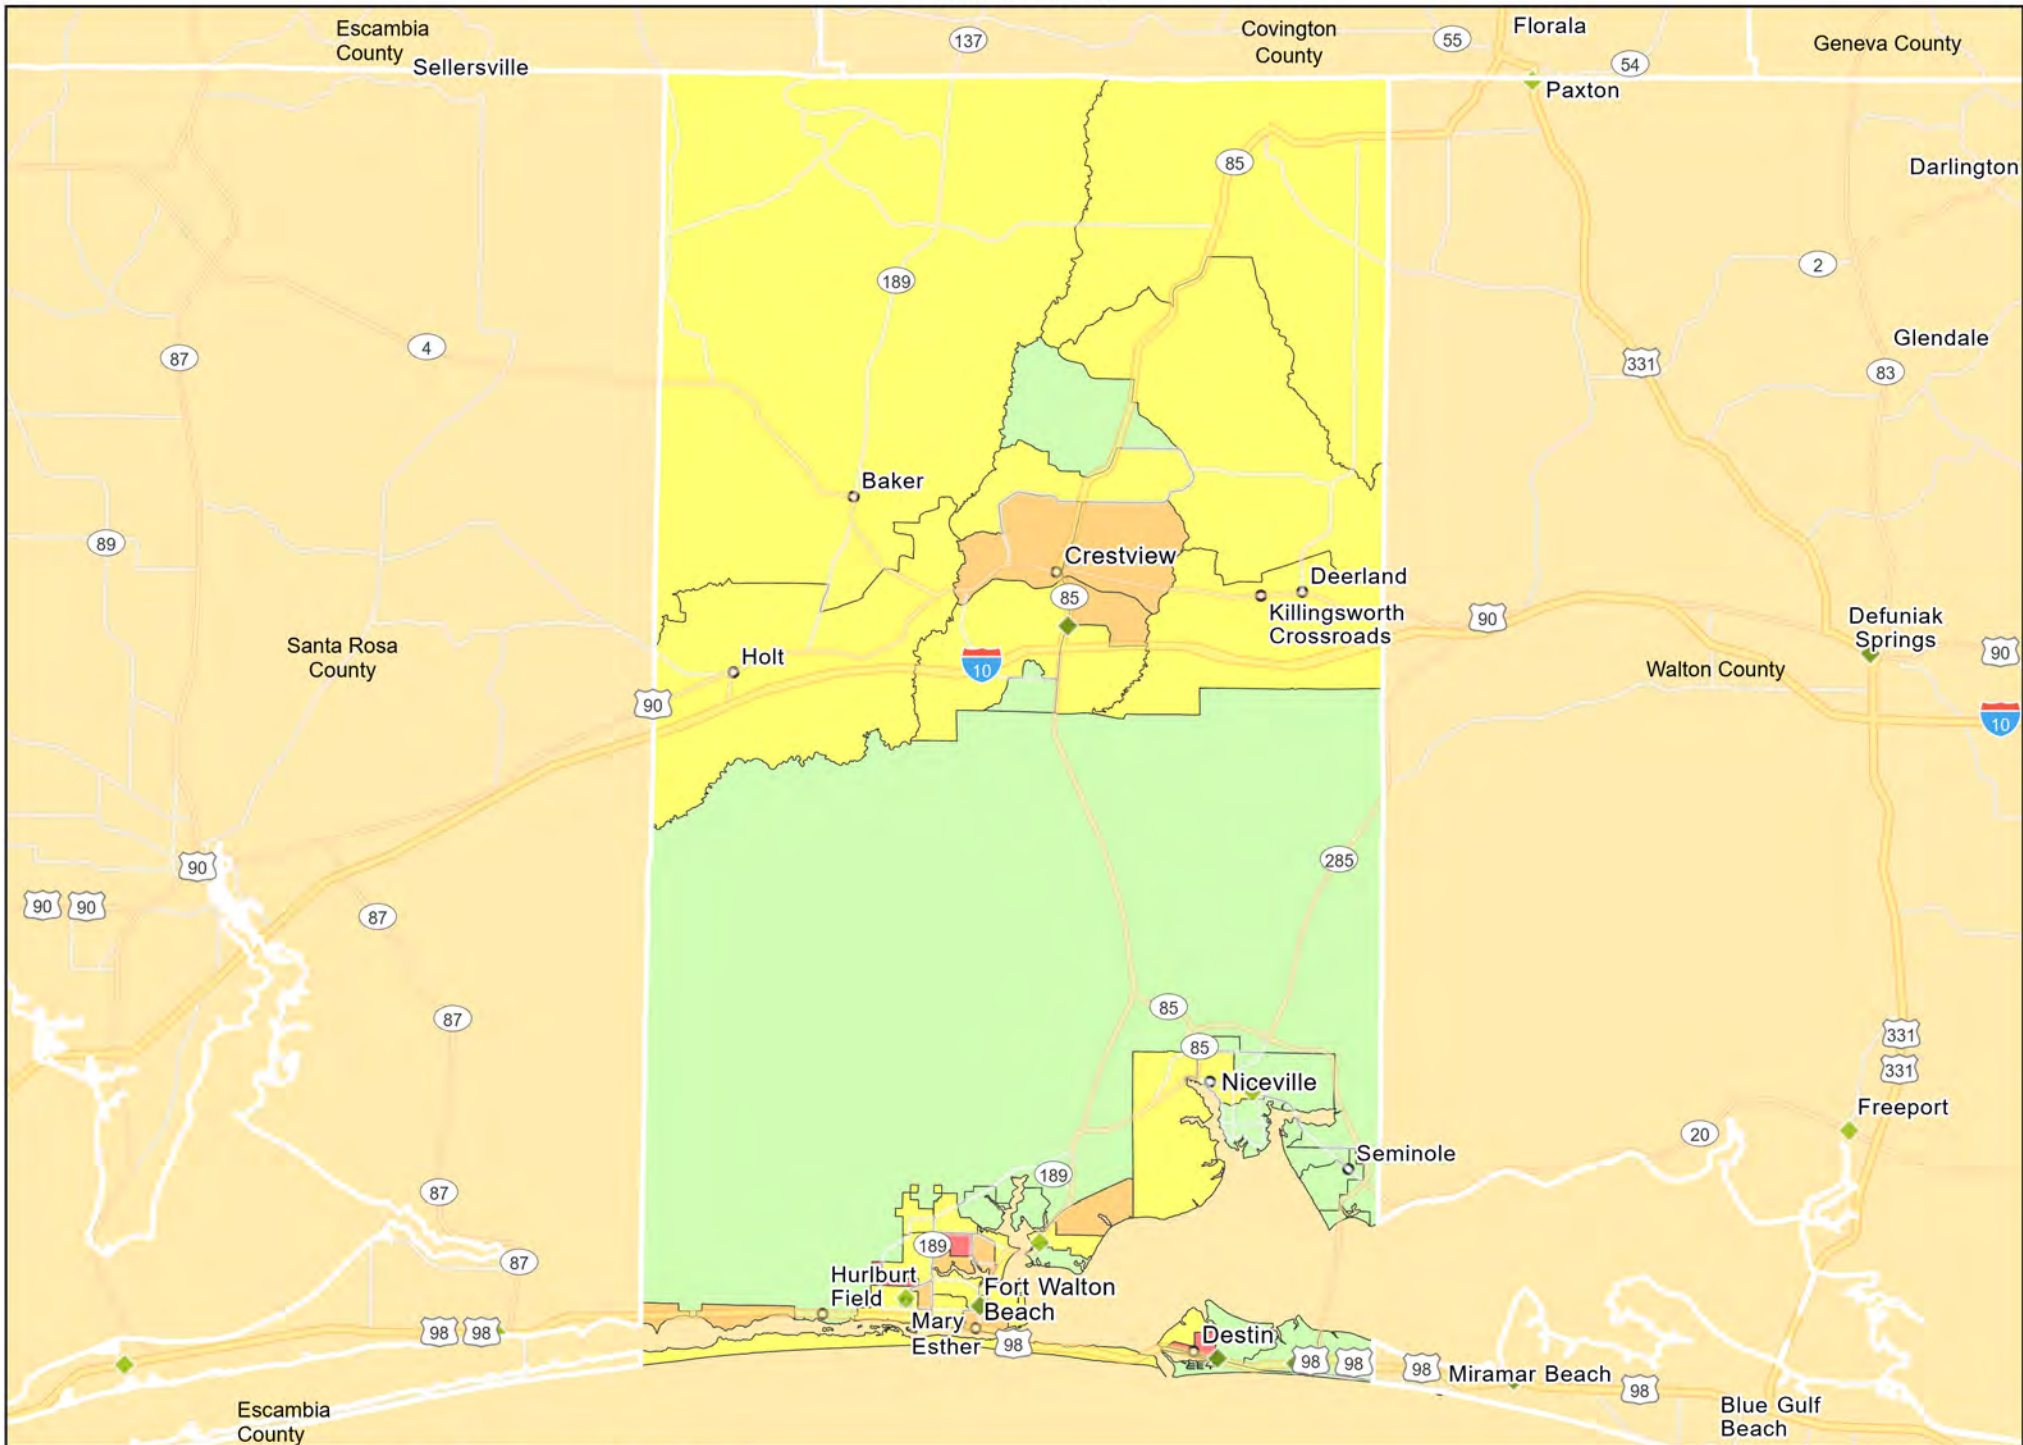

FL02 - Crestview-Ft. Walton Beach-Destin
Walton County

FL03 - Deltona-Daytona
Volusia County

FL04 - Fort Lauderdale-Pompano Beach
Broward County

- Branches
- Tract_Inc_Catg
- Low
- Middle
- Moderate
- Upper
- Income Unknown