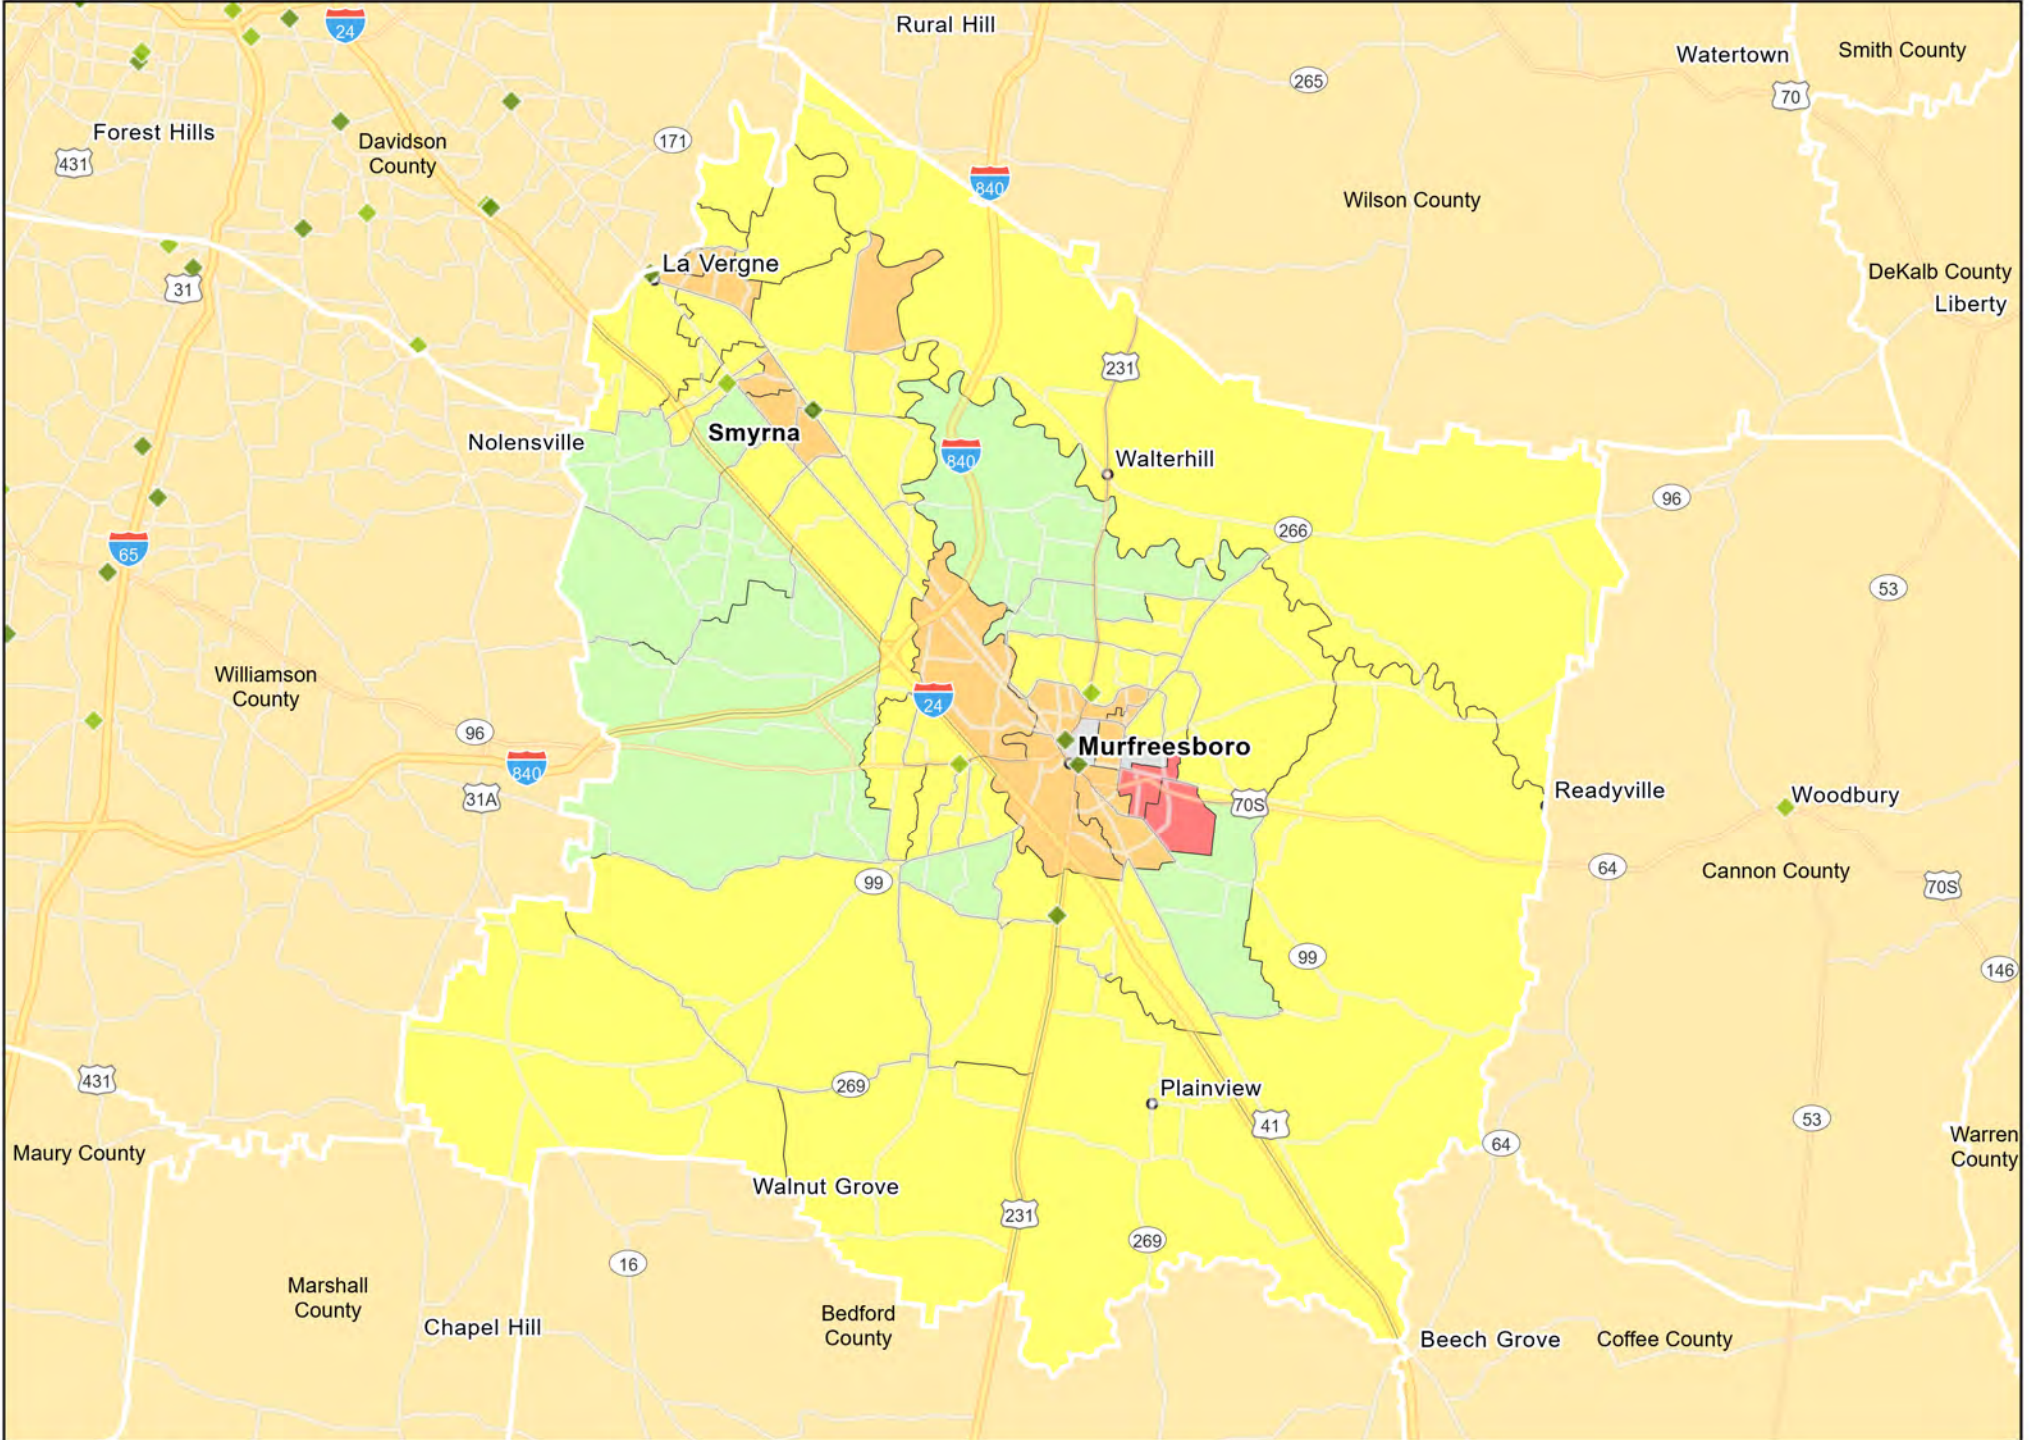

TN10 - Nashville-Davidson--Murfreesboro--Franklin, TN
Rutherford County