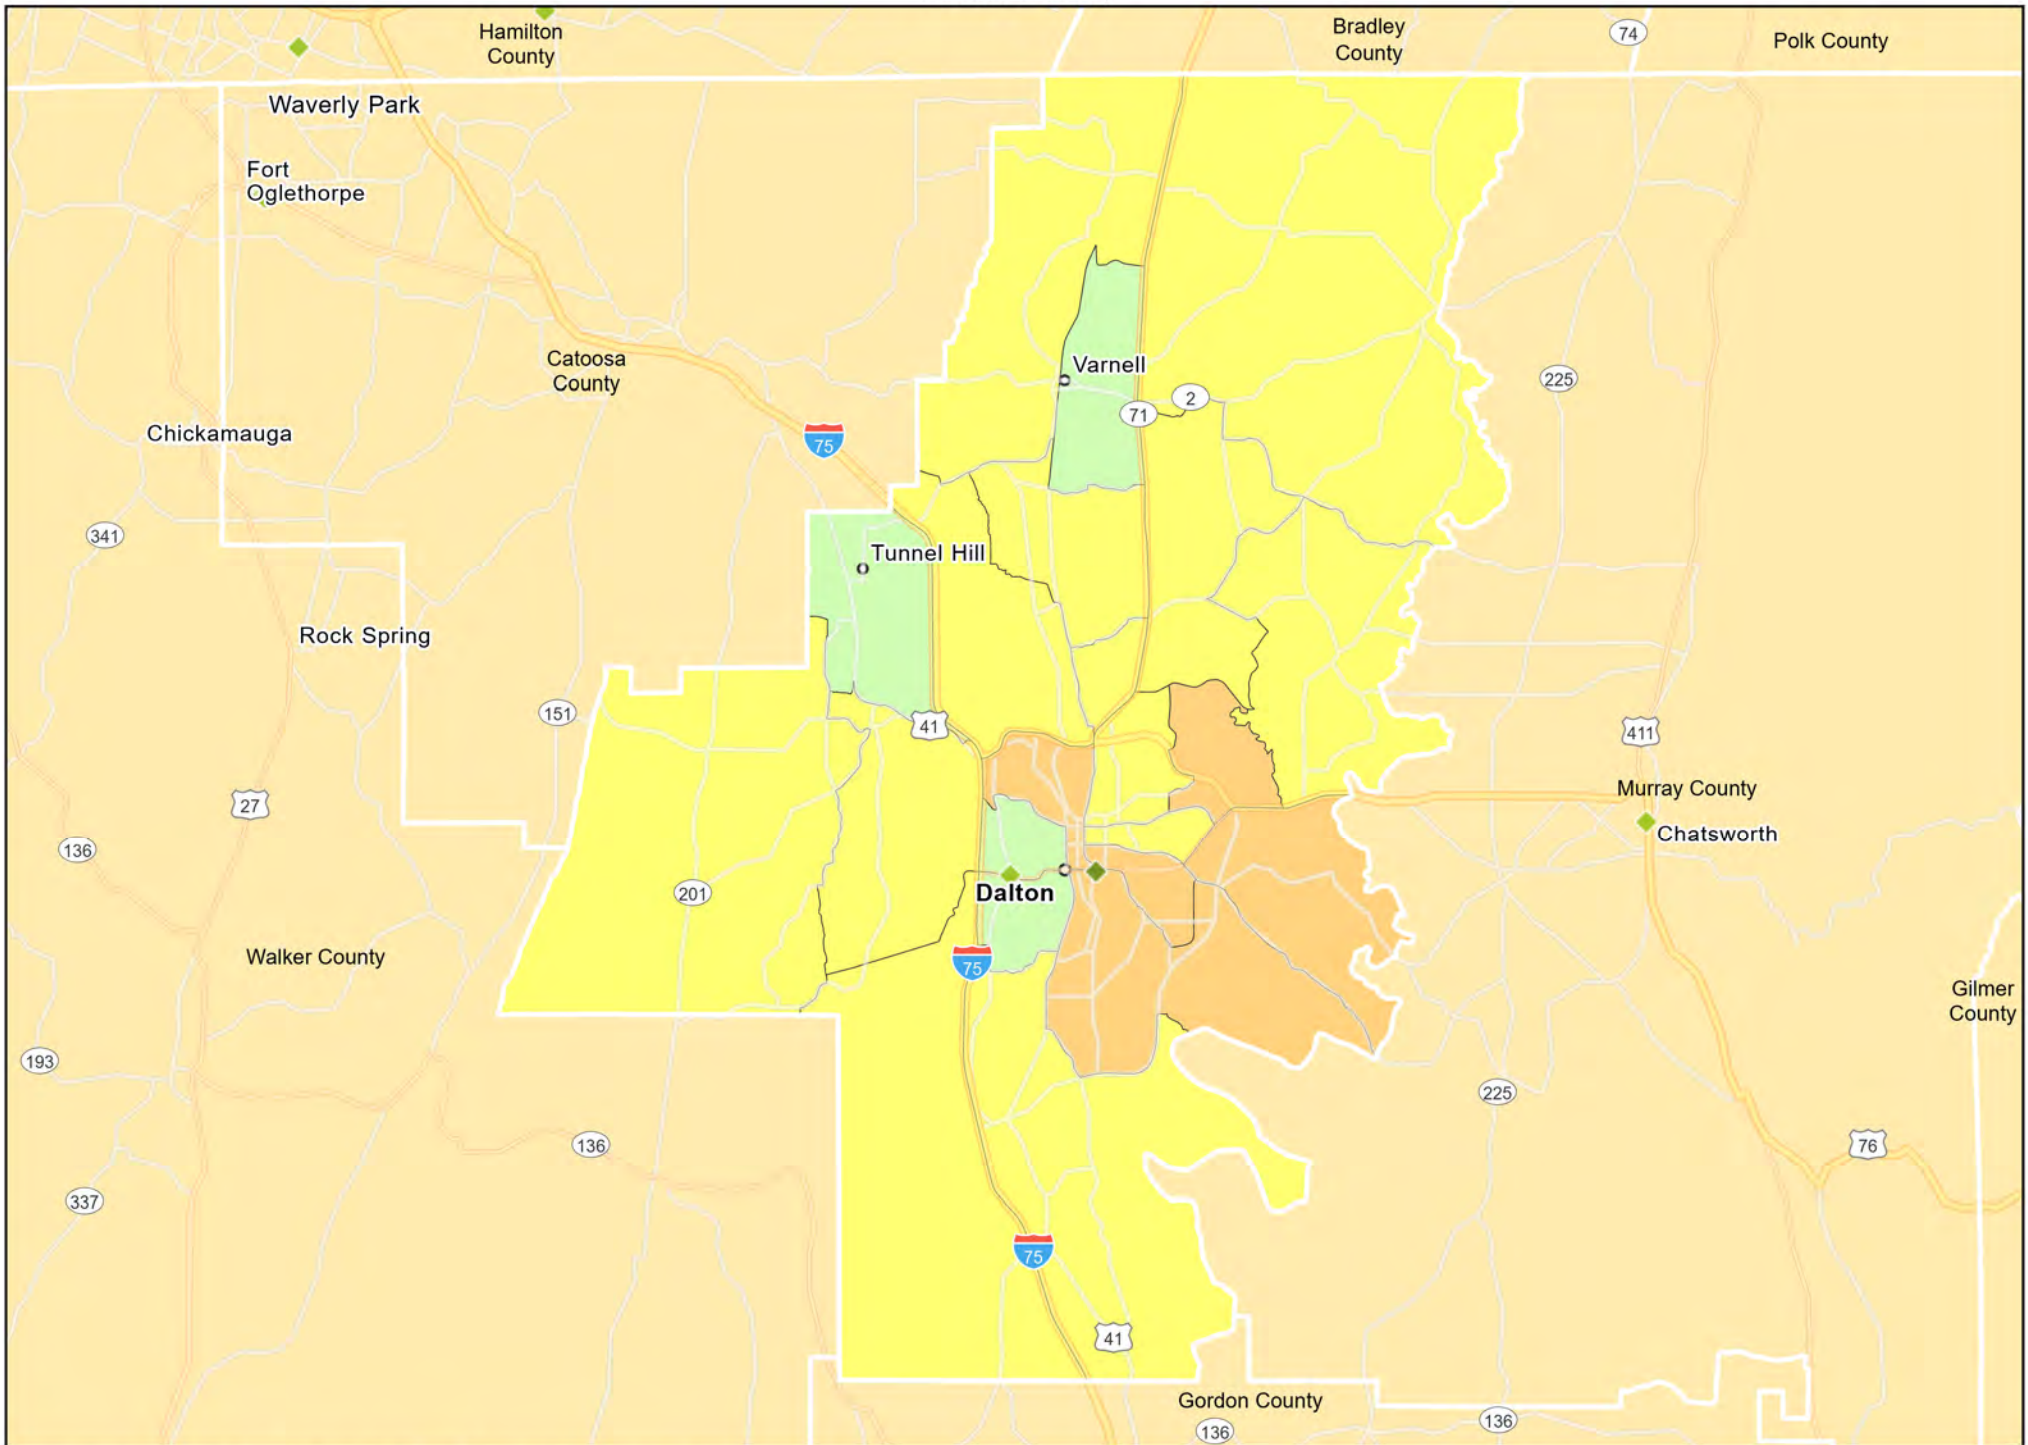

GA05 - Columbus (GA-AL)
Muscookee County

- Branches
- Tract_Inc_Catg
- Moderate
- Upper
- Low
- Middle
- Income Unknown

GA06 - Dalton
Murray County

GA06 - Dalton
Whitfield County

GA07 - Gainesville
Hall County