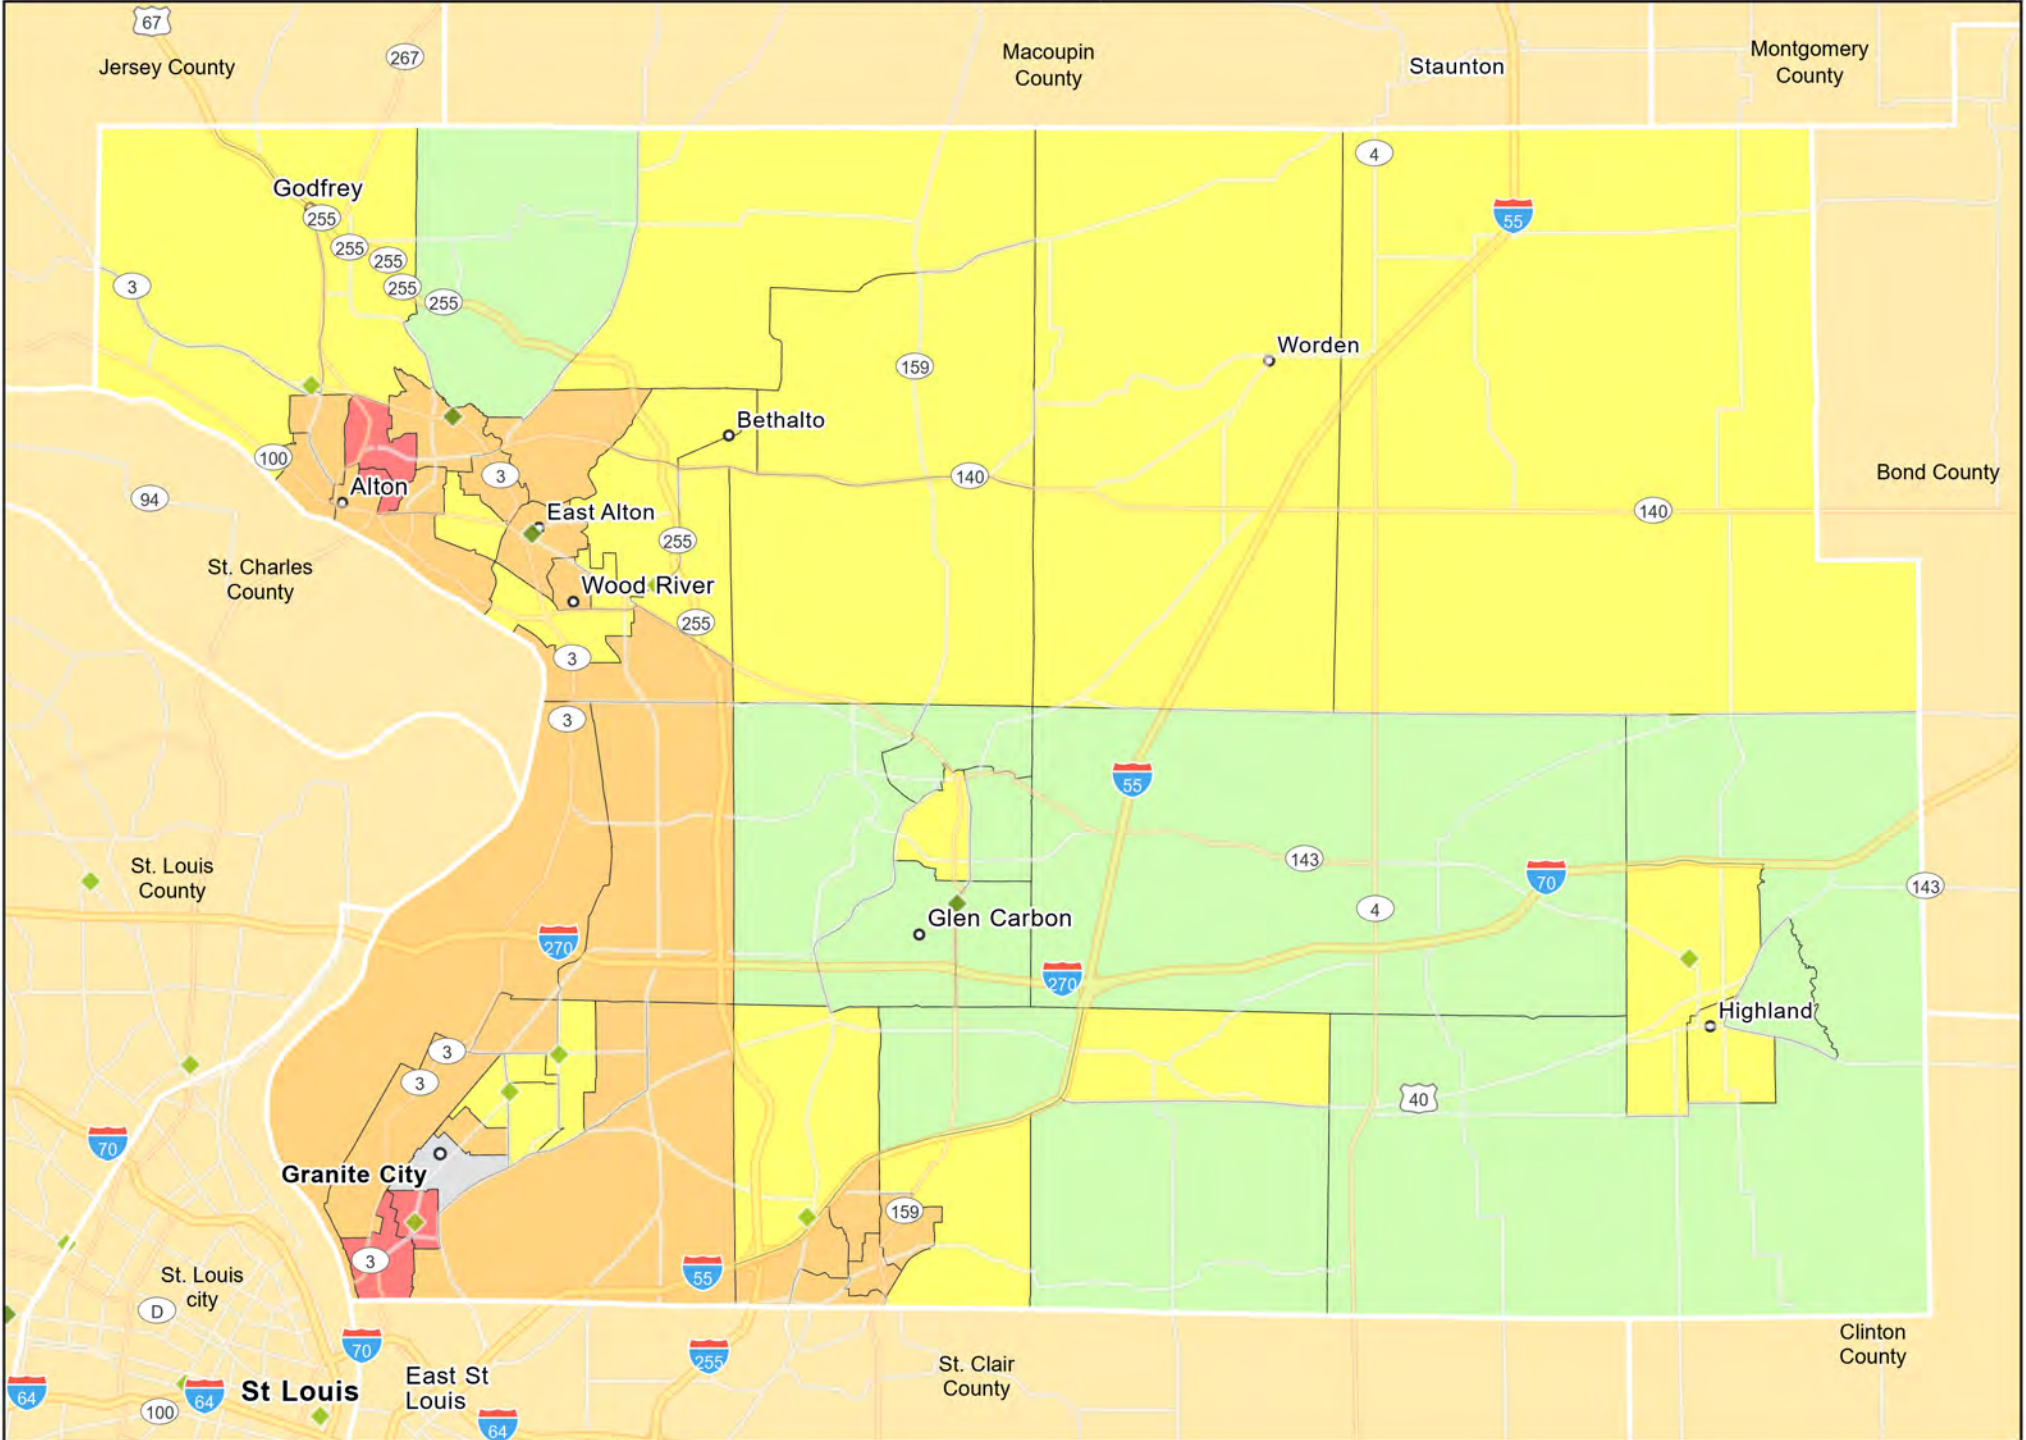

MO04 - St. Louis (MO-IL)
Madison County

- Branches
- Tract_Inc_Catg
- Low
- Moderate
- Middle
- Upper
- Income Unknown