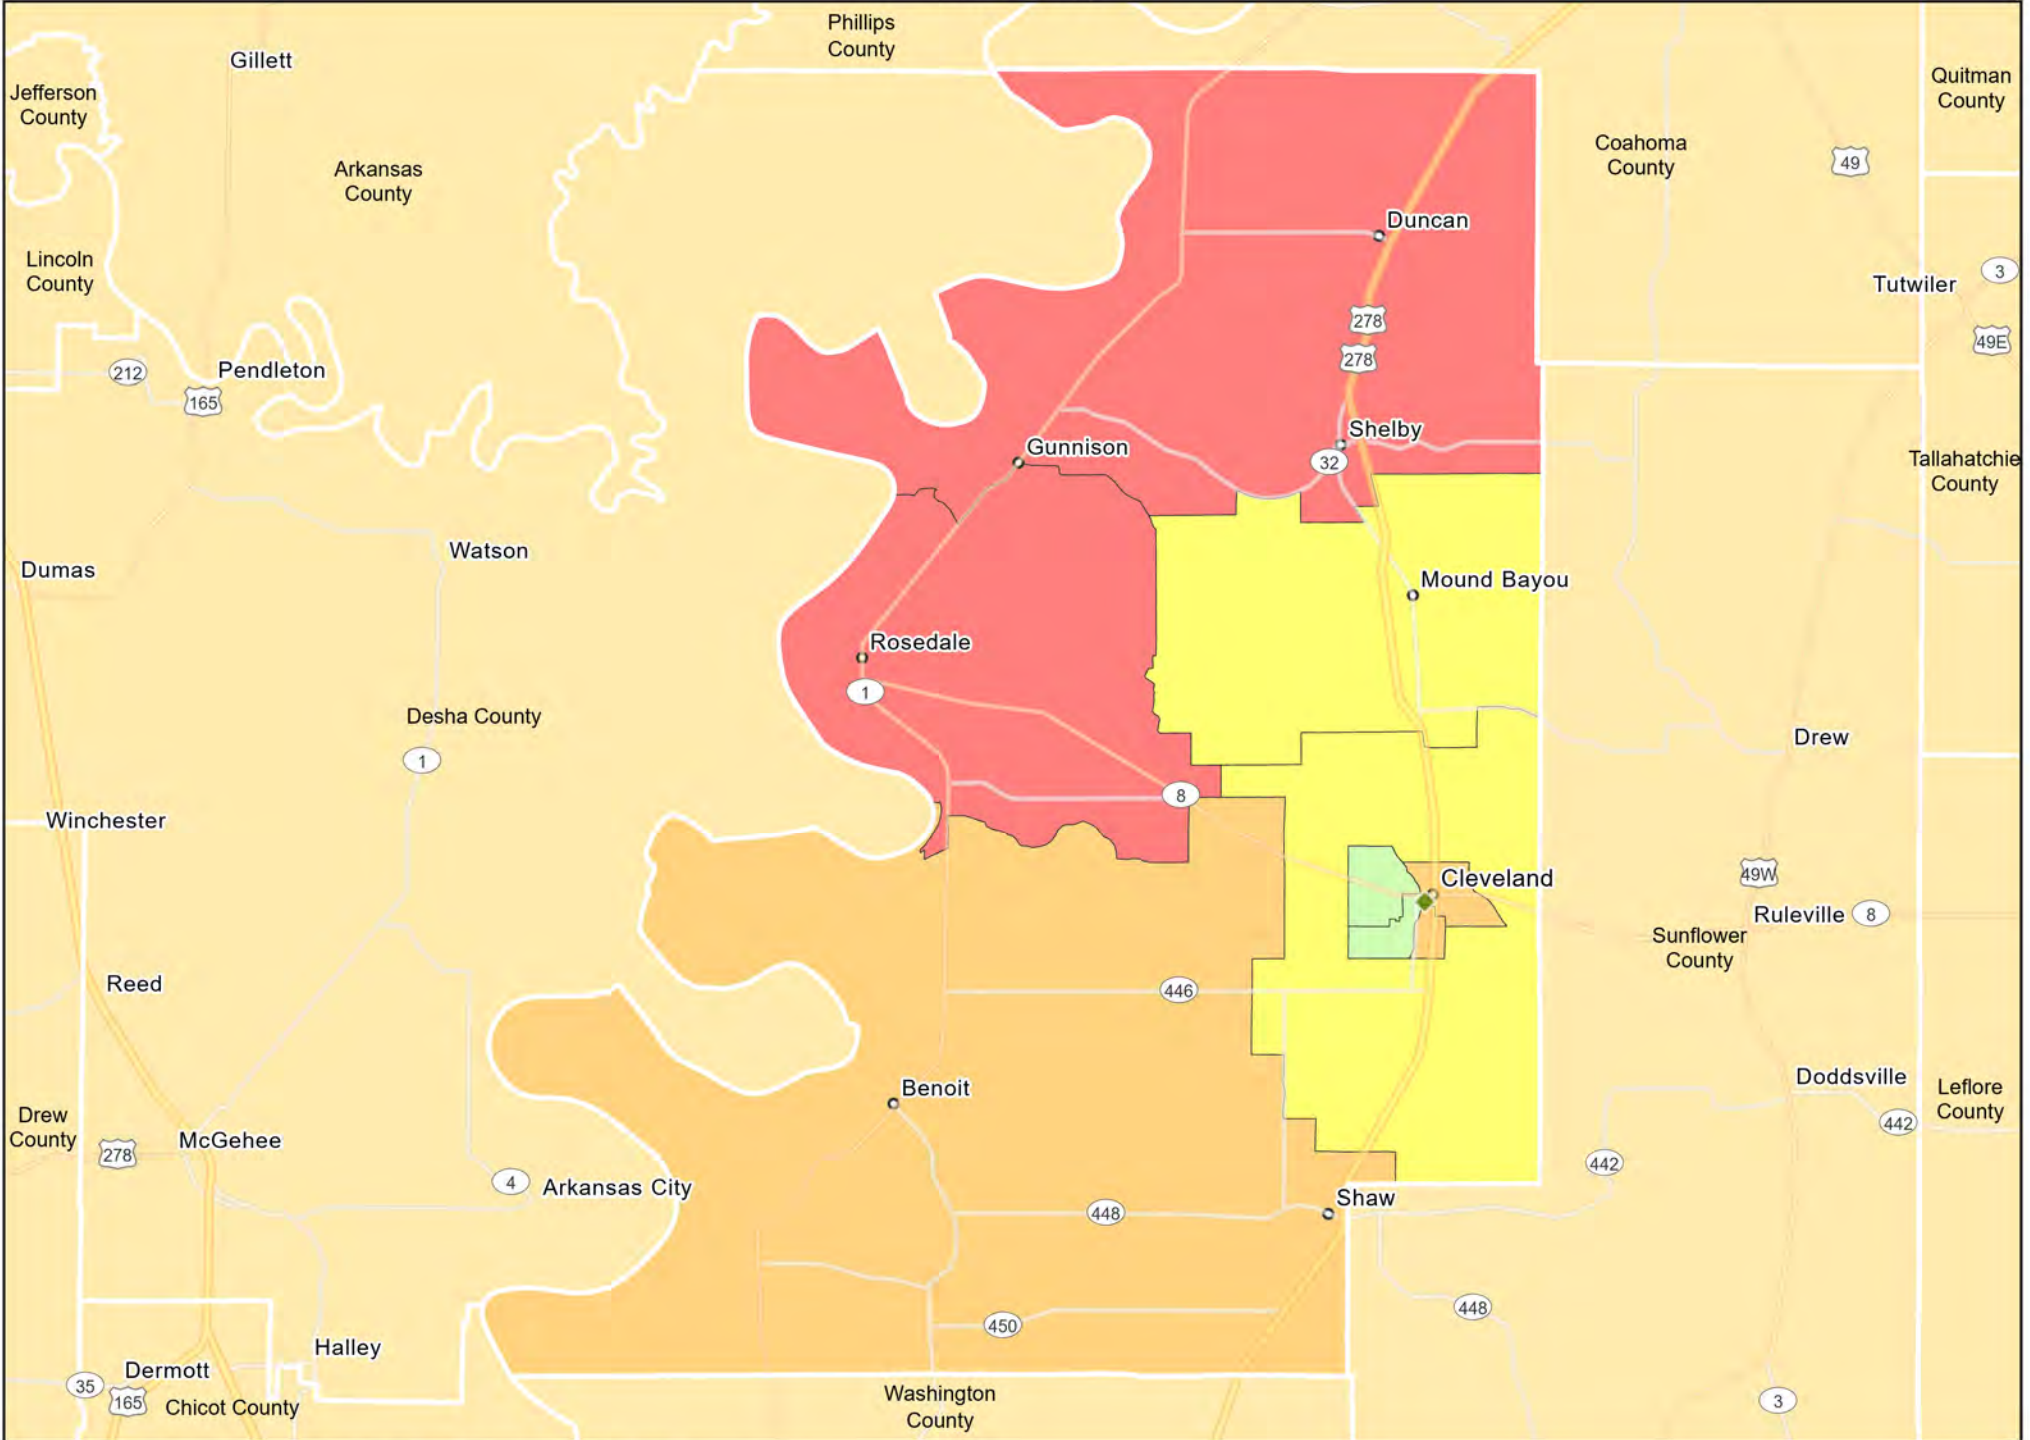

MS06 - Northwest Mississippi
Bolivar County