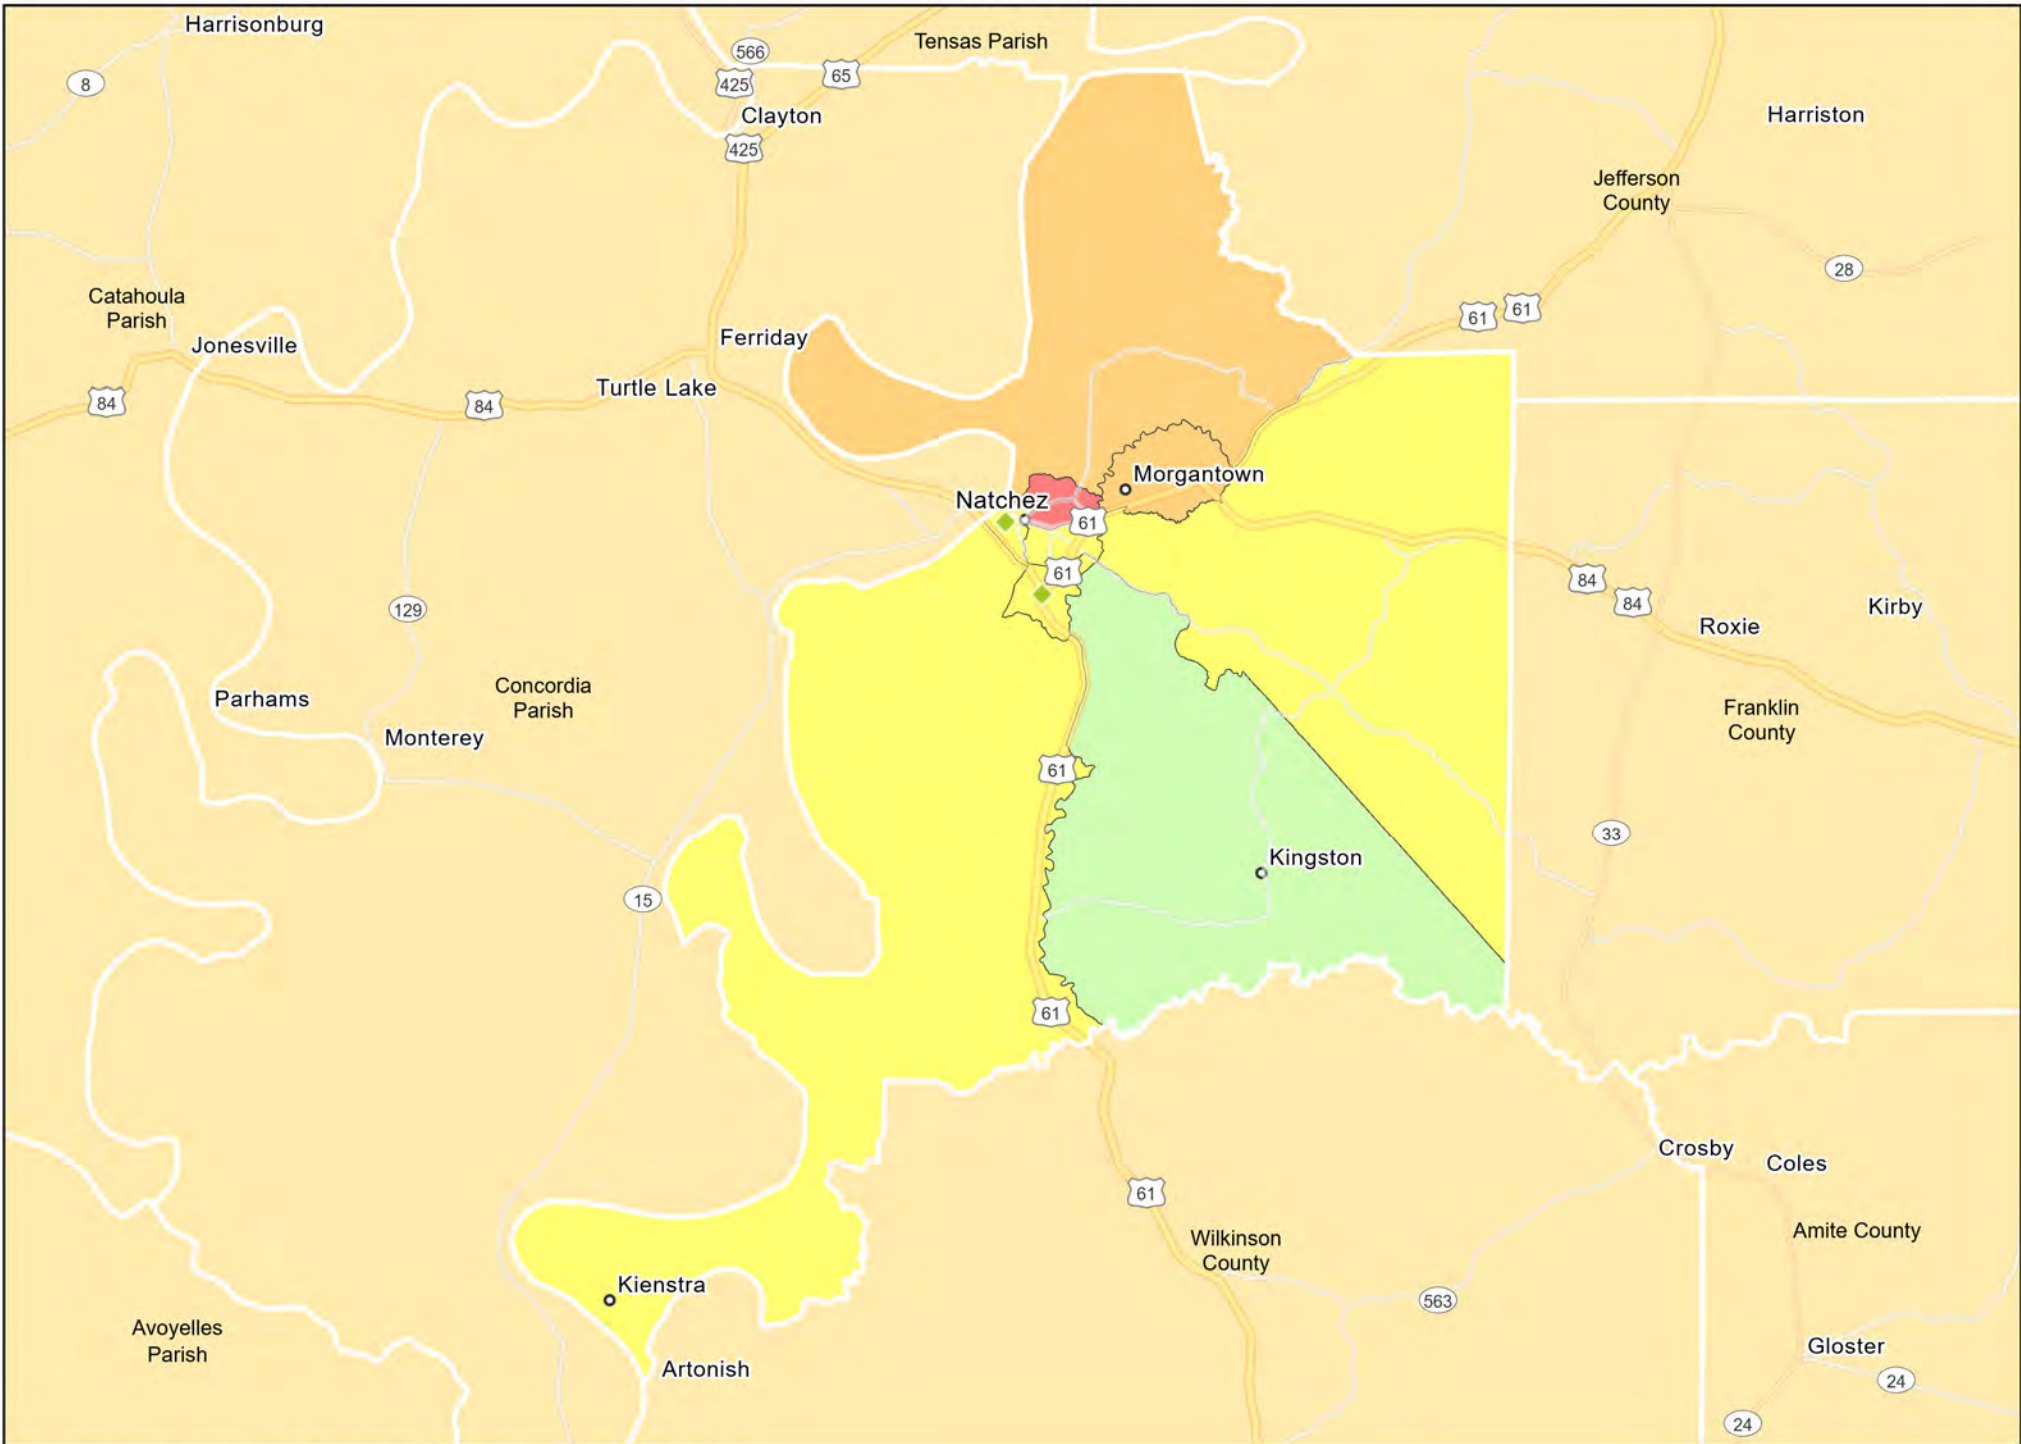

MS09 - Adams County, MS
Adams County

- Branches
- Tract_Inc_Catg
- Moderate
- Upper
- Low
- Middle
- Income Unknown

NC01 - Charlotte-Concord-Gastonia, NC-SC

Mecklenburg County

- Branches
- Tract_Inc_Catg
- Moderate
- Upper
- Low
- Middle
- Income Unknown