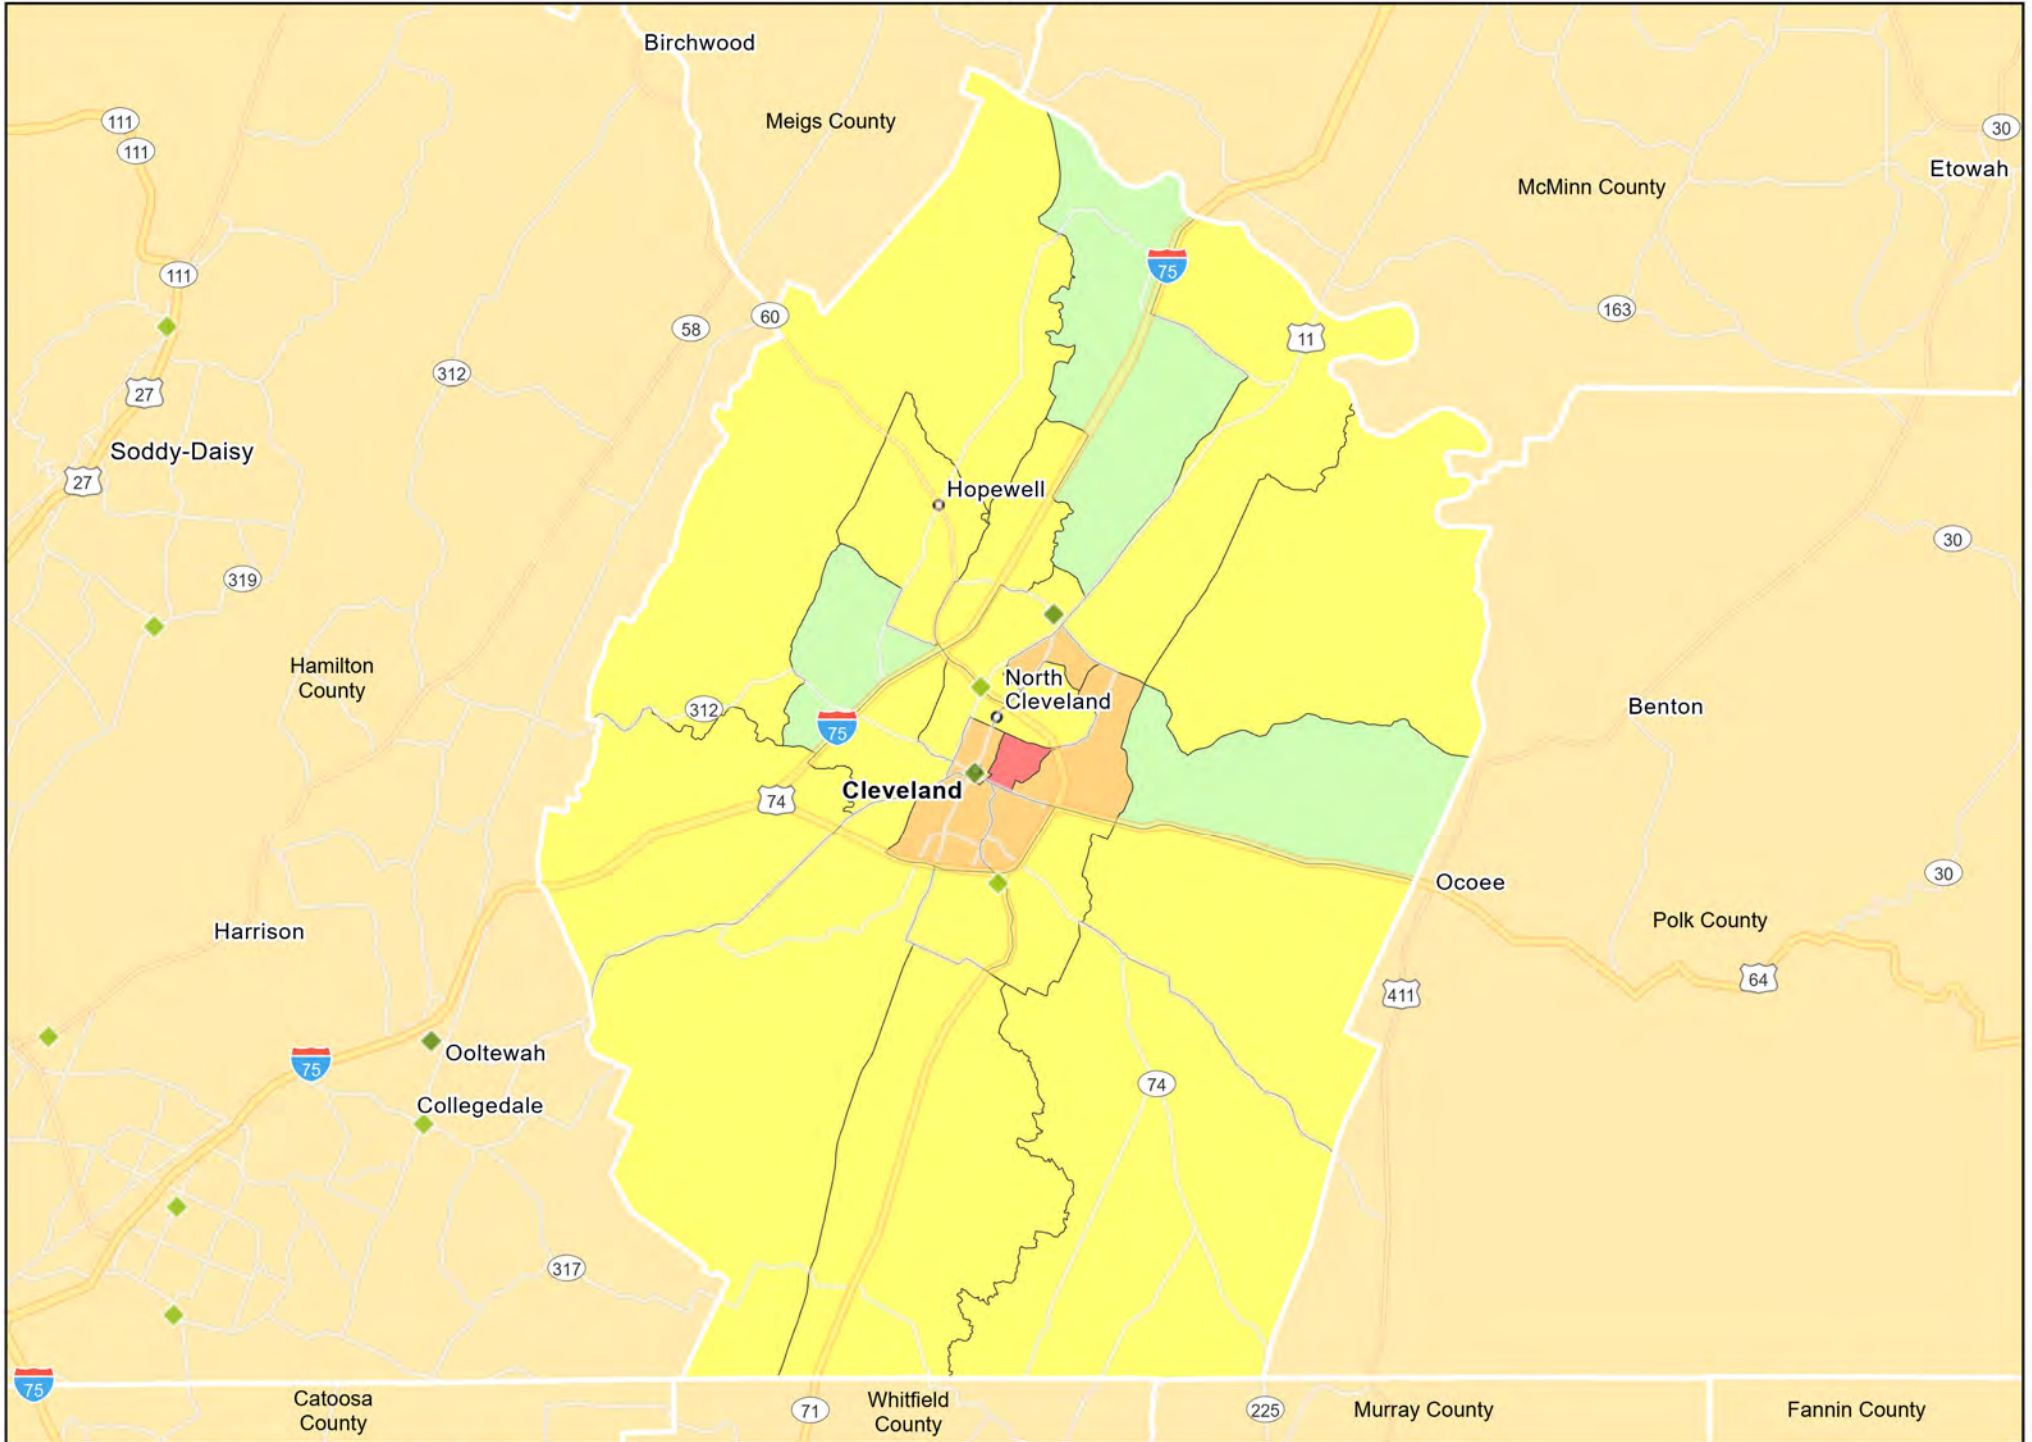

TN03 - Cleveland
Bradley County