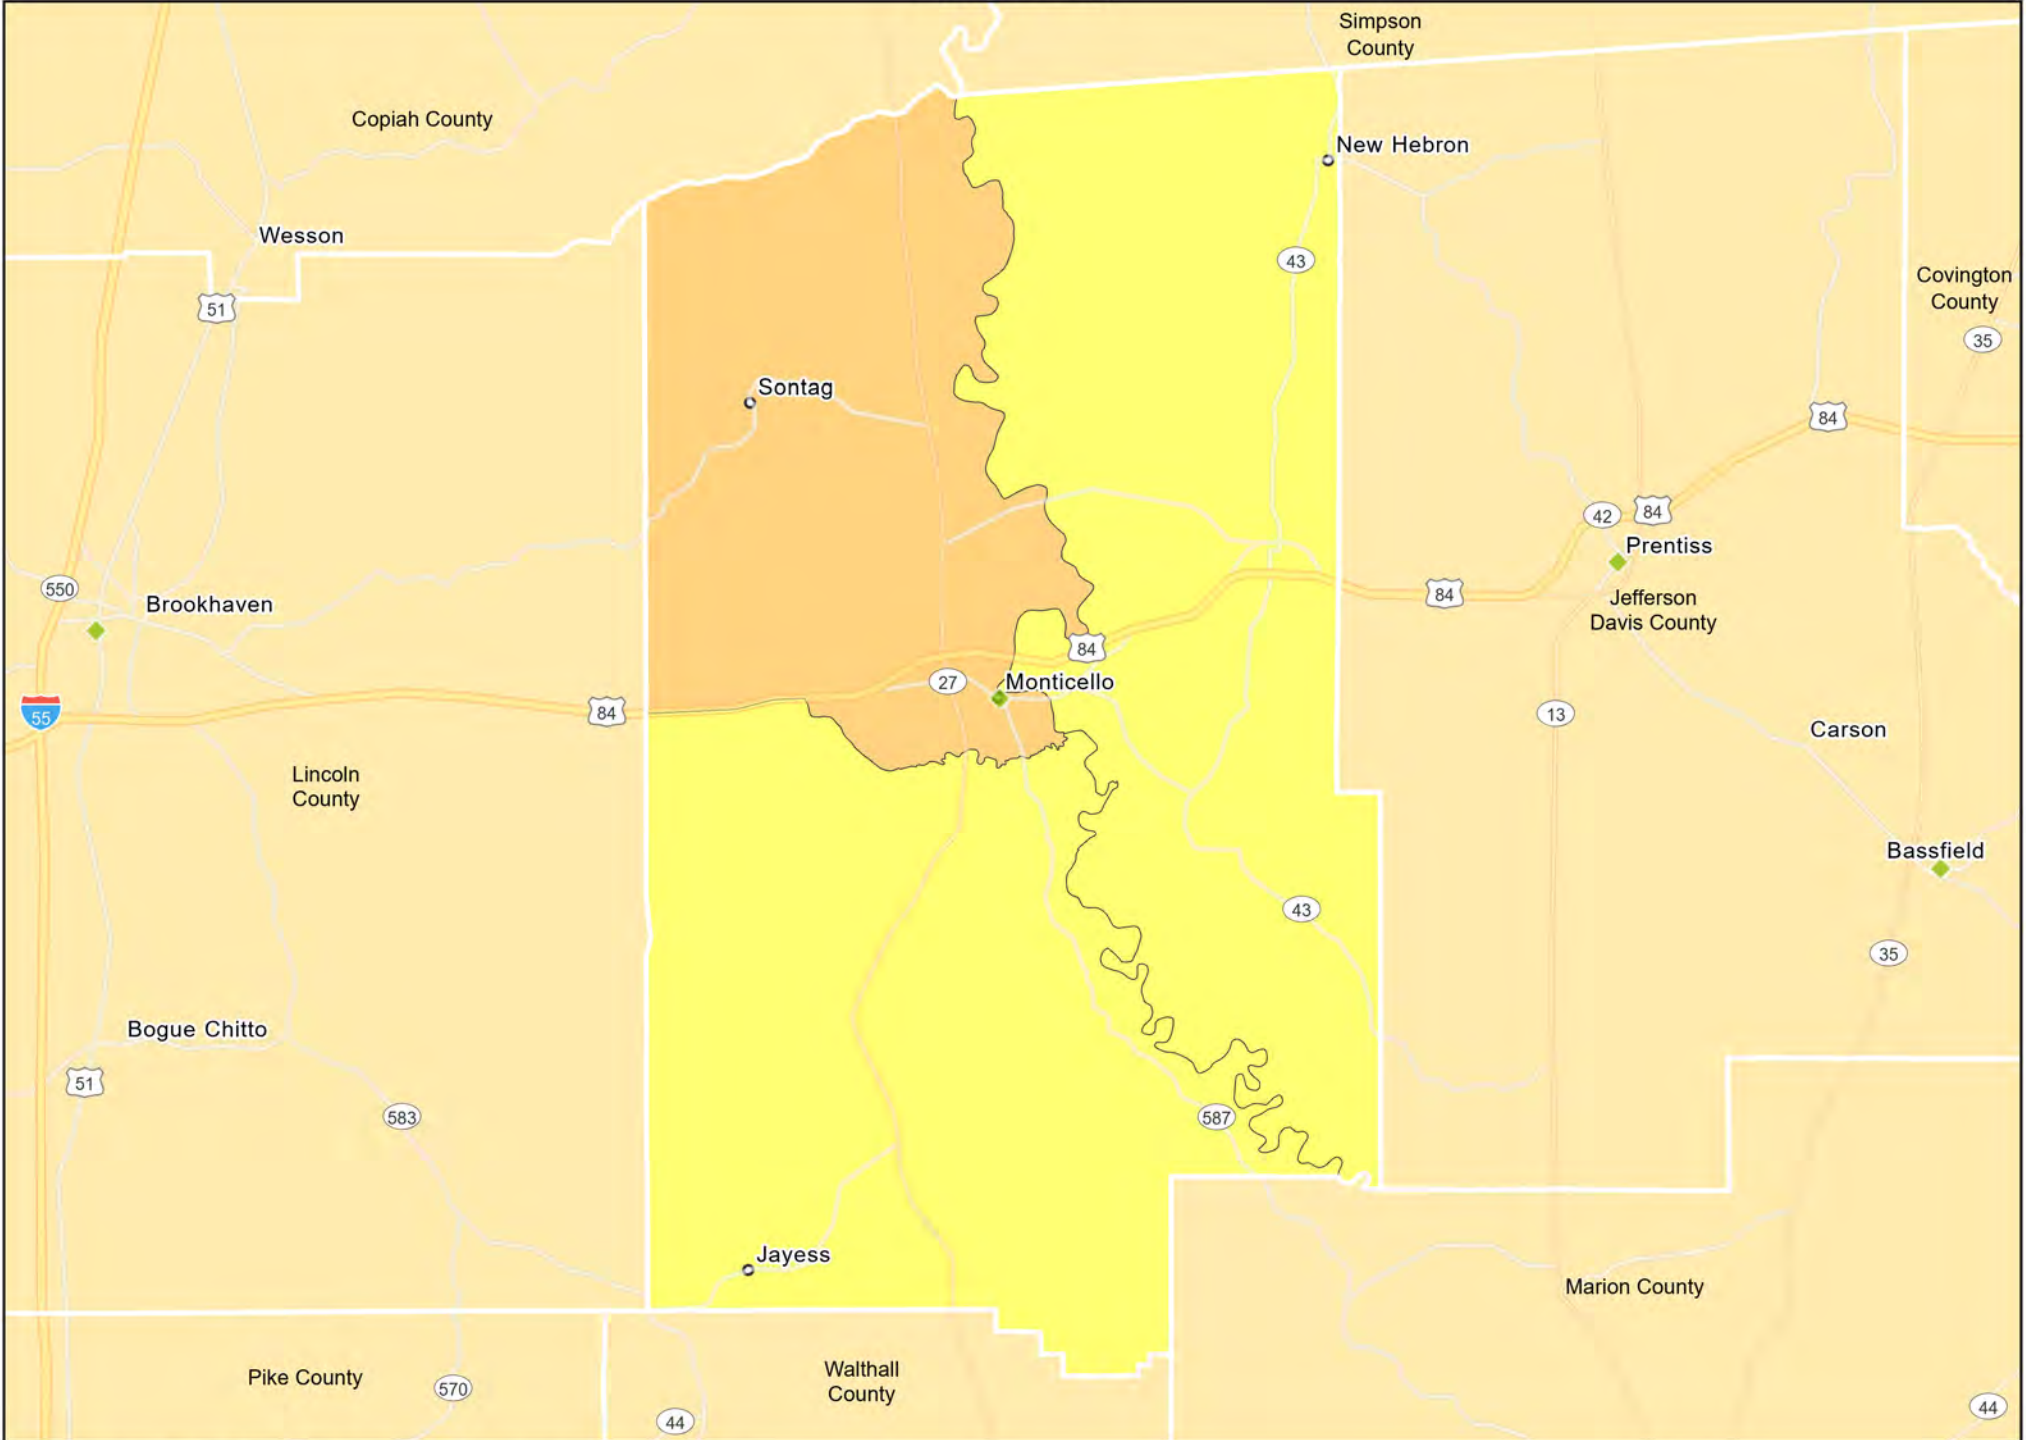

MS04 - Southern Mississippi
Jefferson Davis County

MS04 - Southern Mississippi
Jones County

- Branches
- Tract_Inc_Catg
- Low
- Moderate
- Middle
- Income Unknown
- Upper

MS04 - Southern Mississippi
Lawrence County