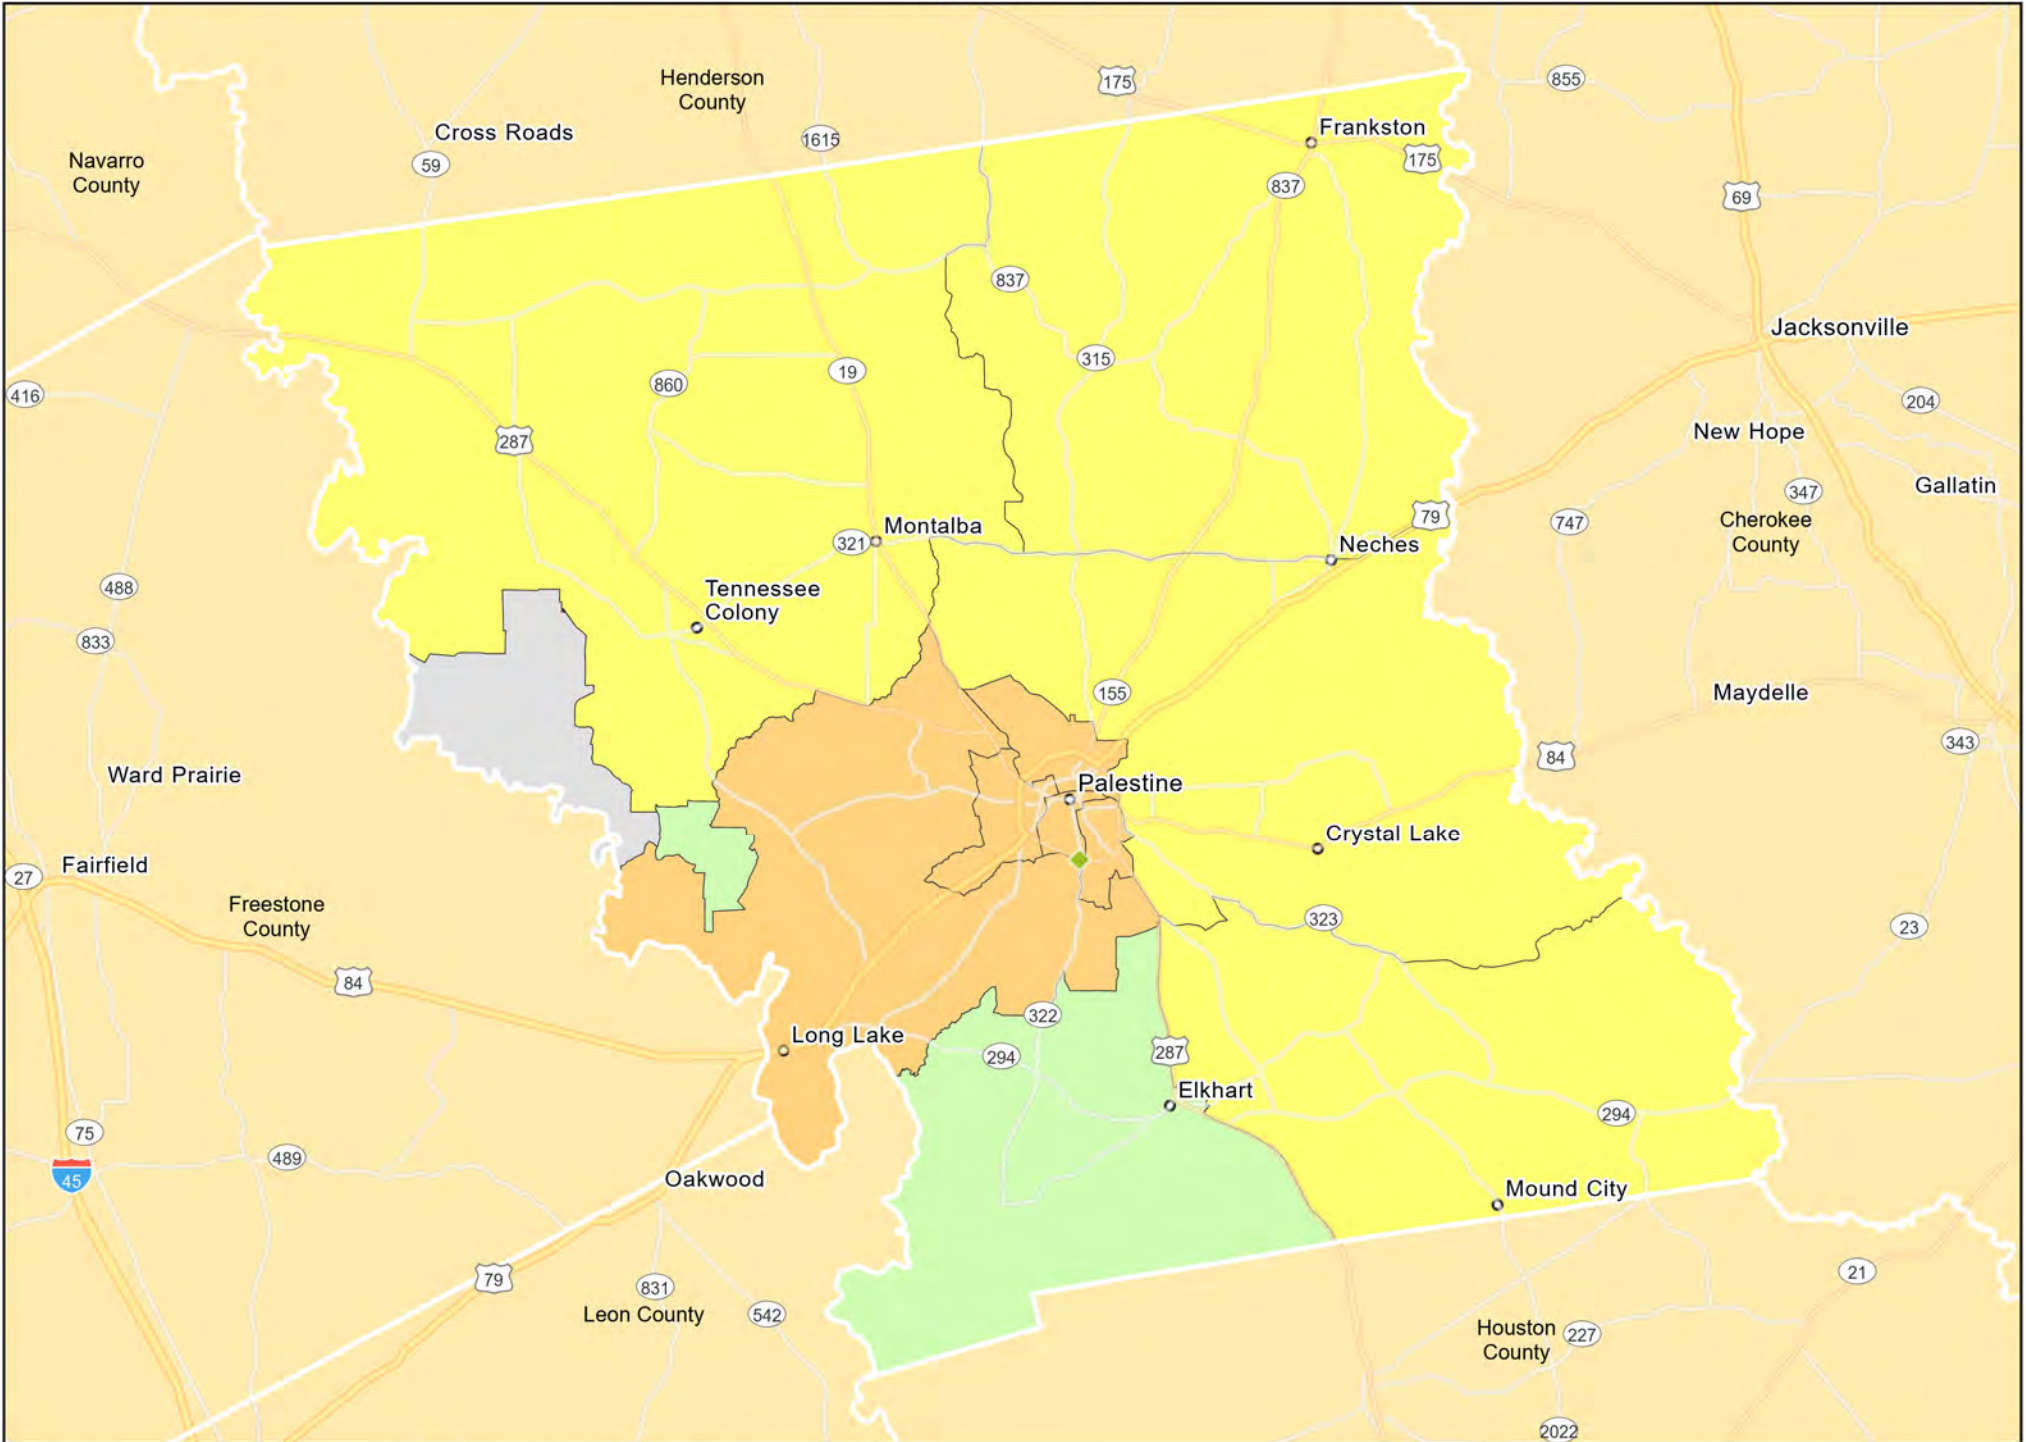

TX09 - Nacogdoches-Angelina-Anderson Counties

Anderson County