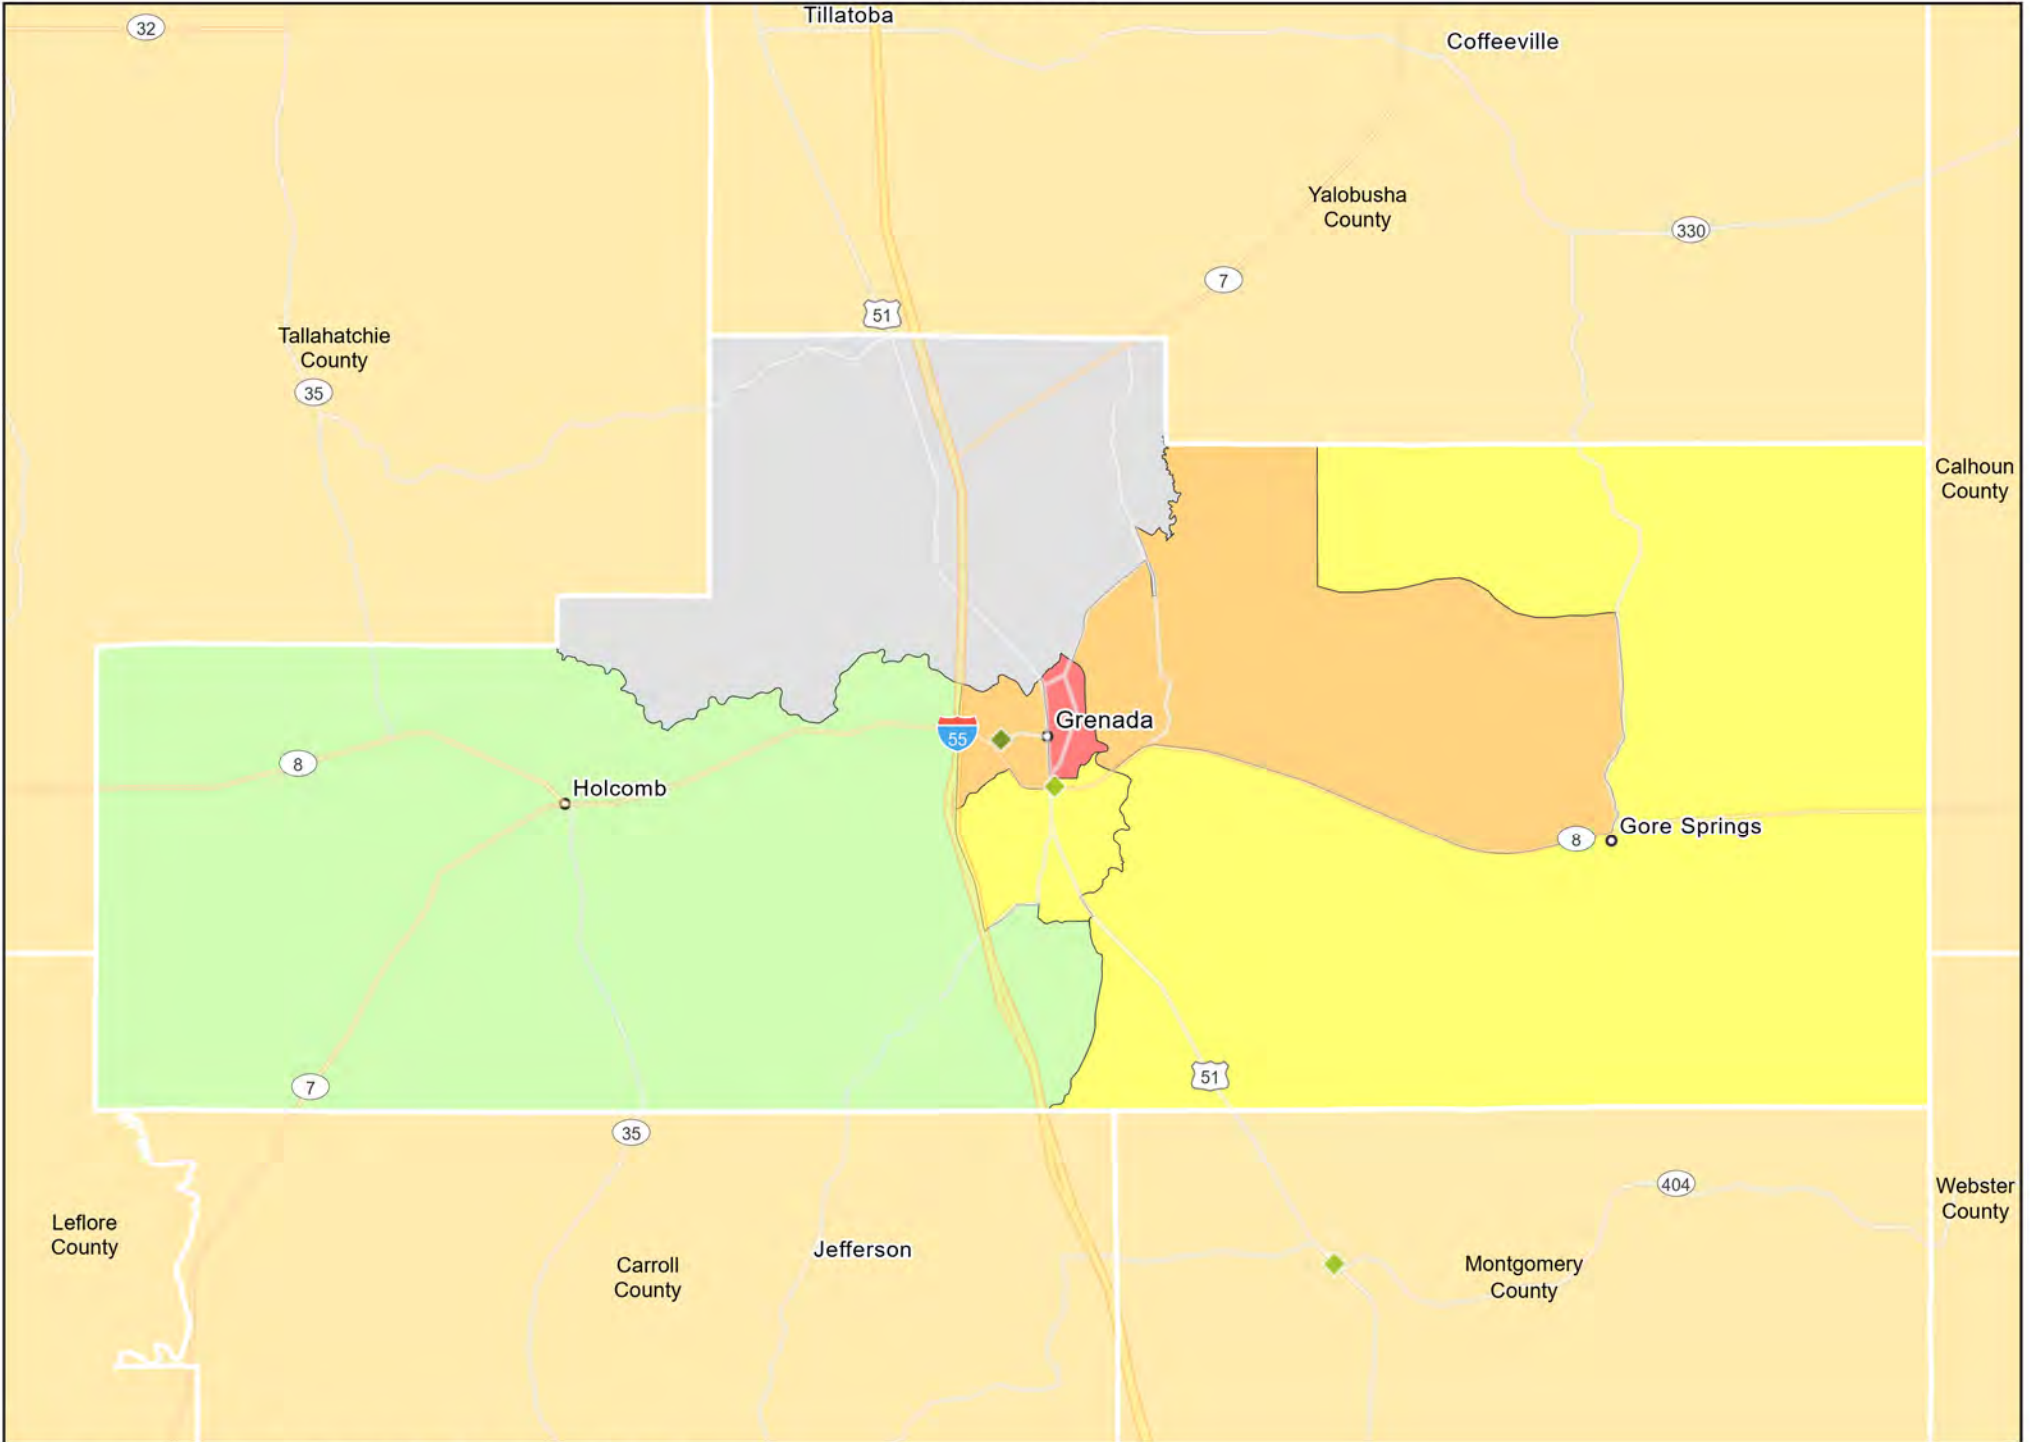

MS05 - Northern Mississippi
Grenada County