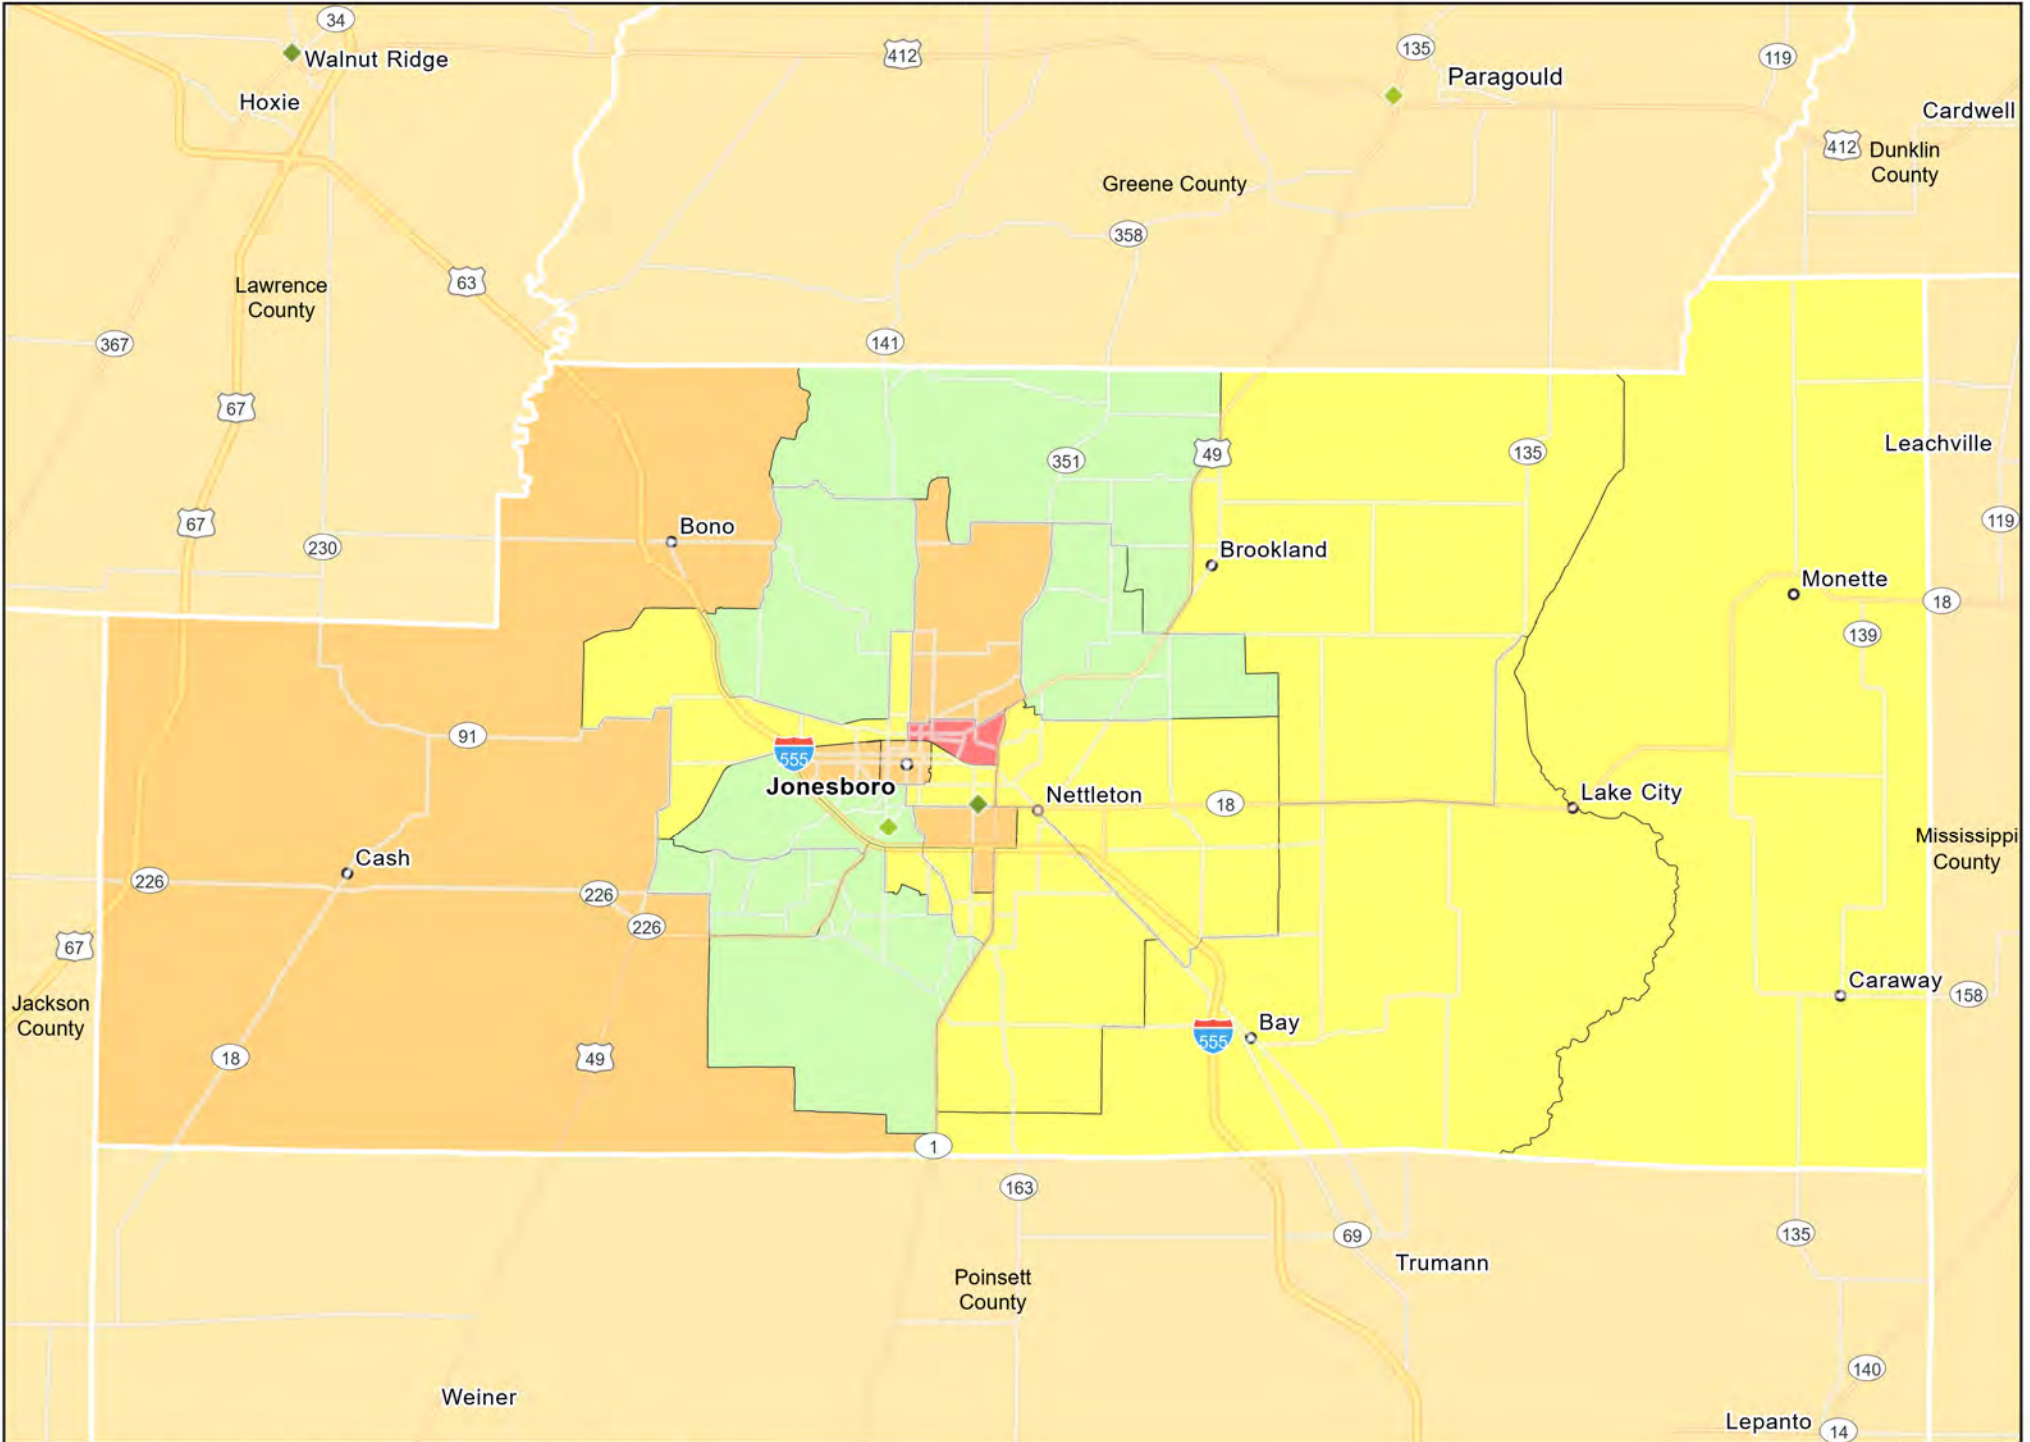

AR04 - Jonesboro
Craighead County