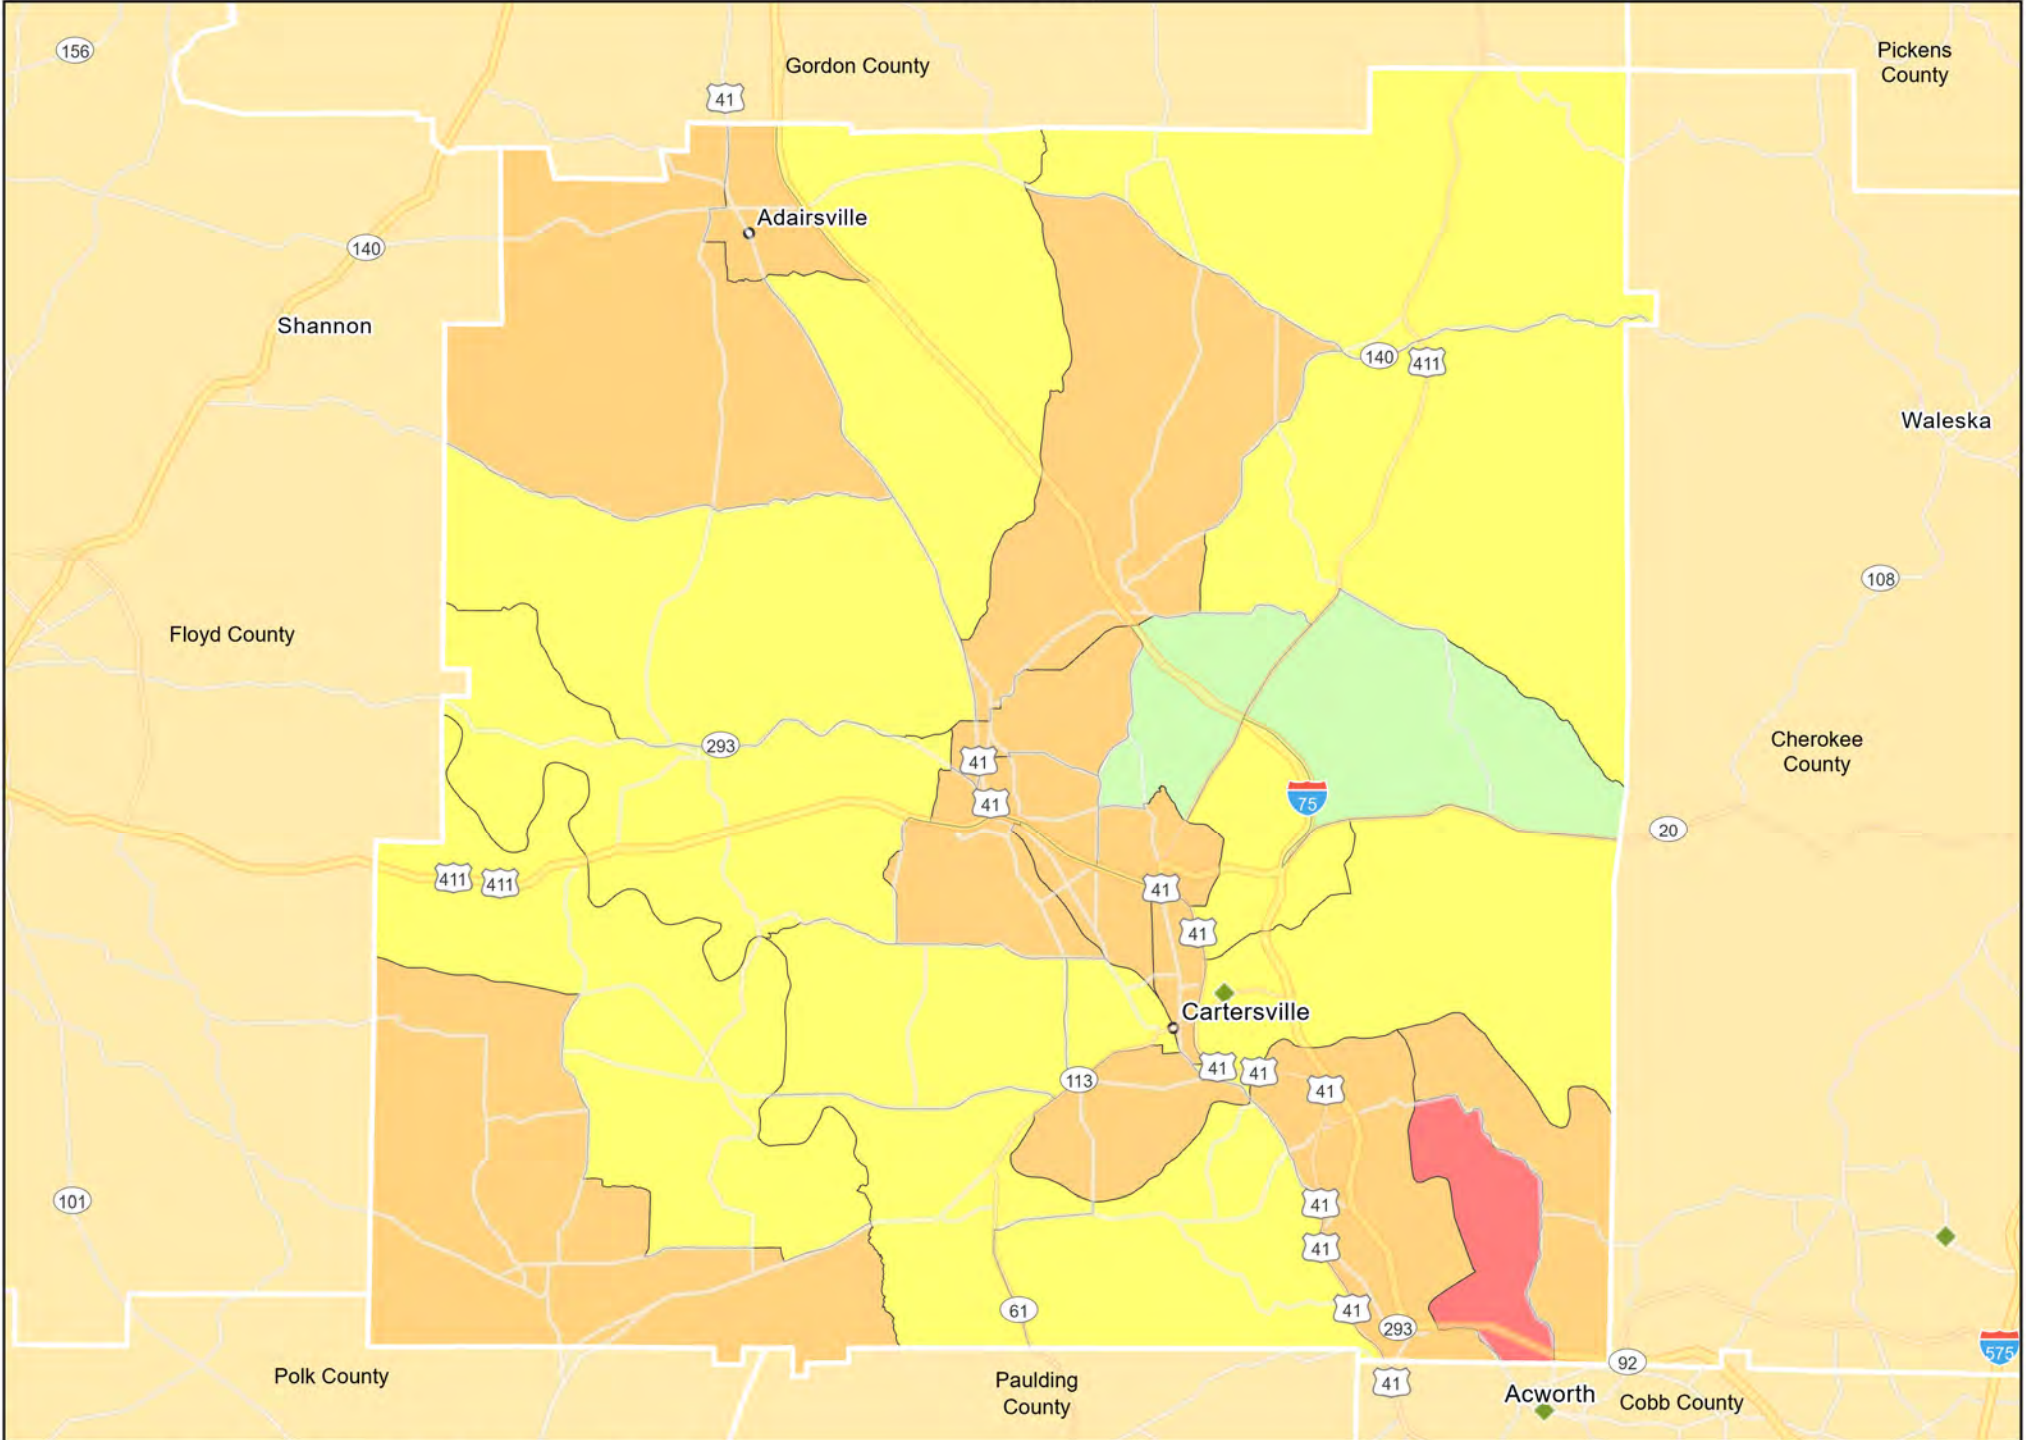

GA03 - Atlanta-Sandy Springs-Roswell
Bartow County