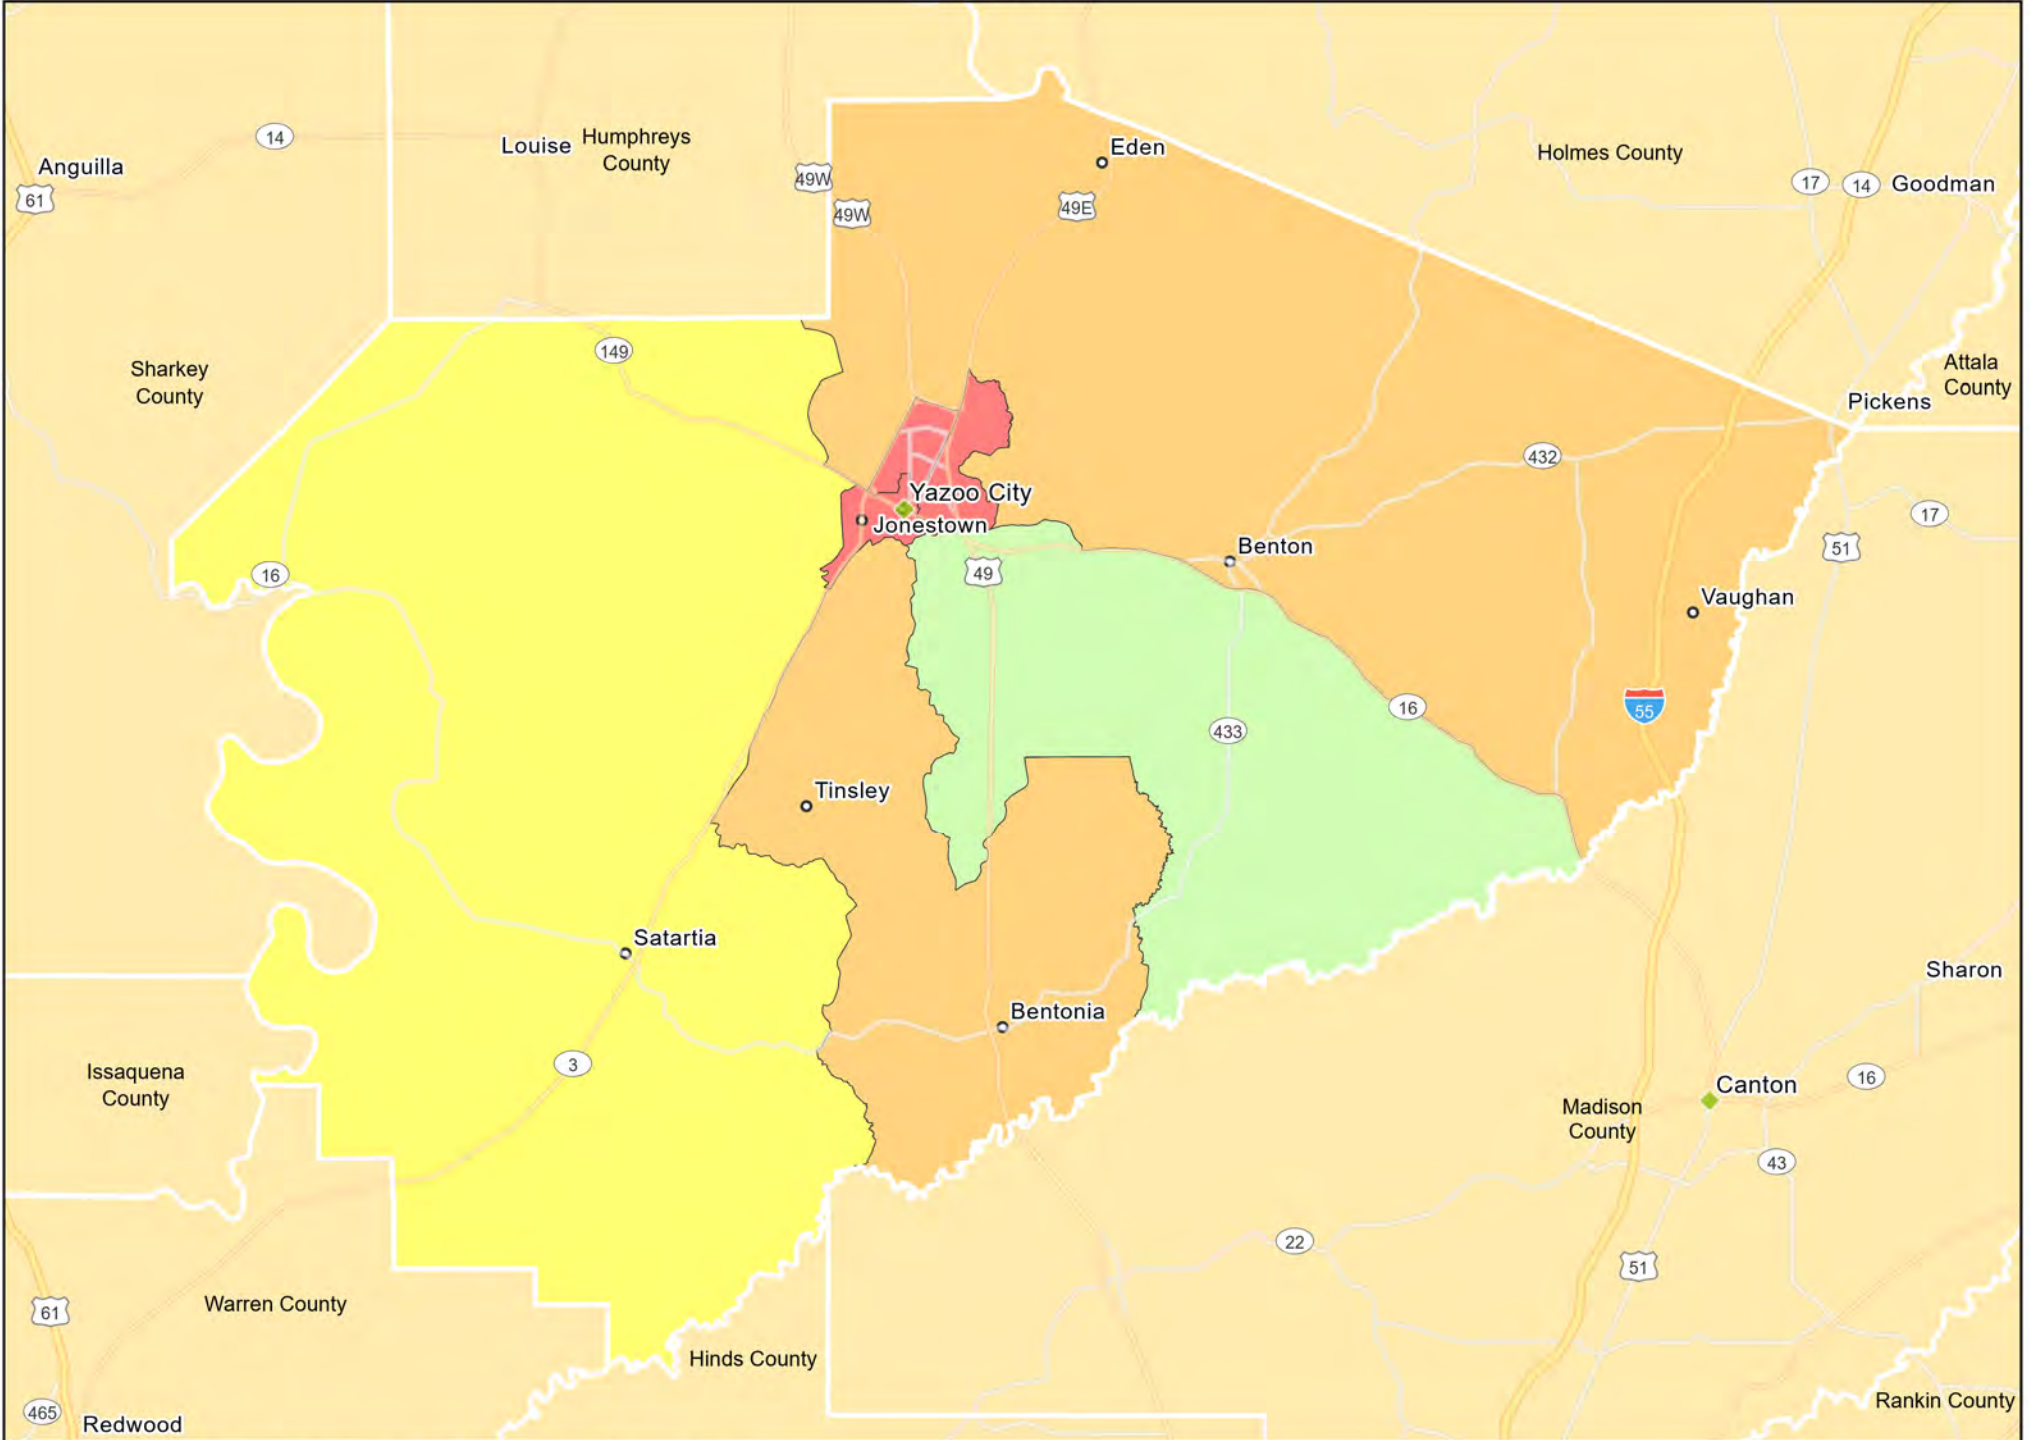

MS03 - Jackson
Yazoo County

● Branches Tract_Inc_Catg
Low Moderate Upper
Middle Income Unknown