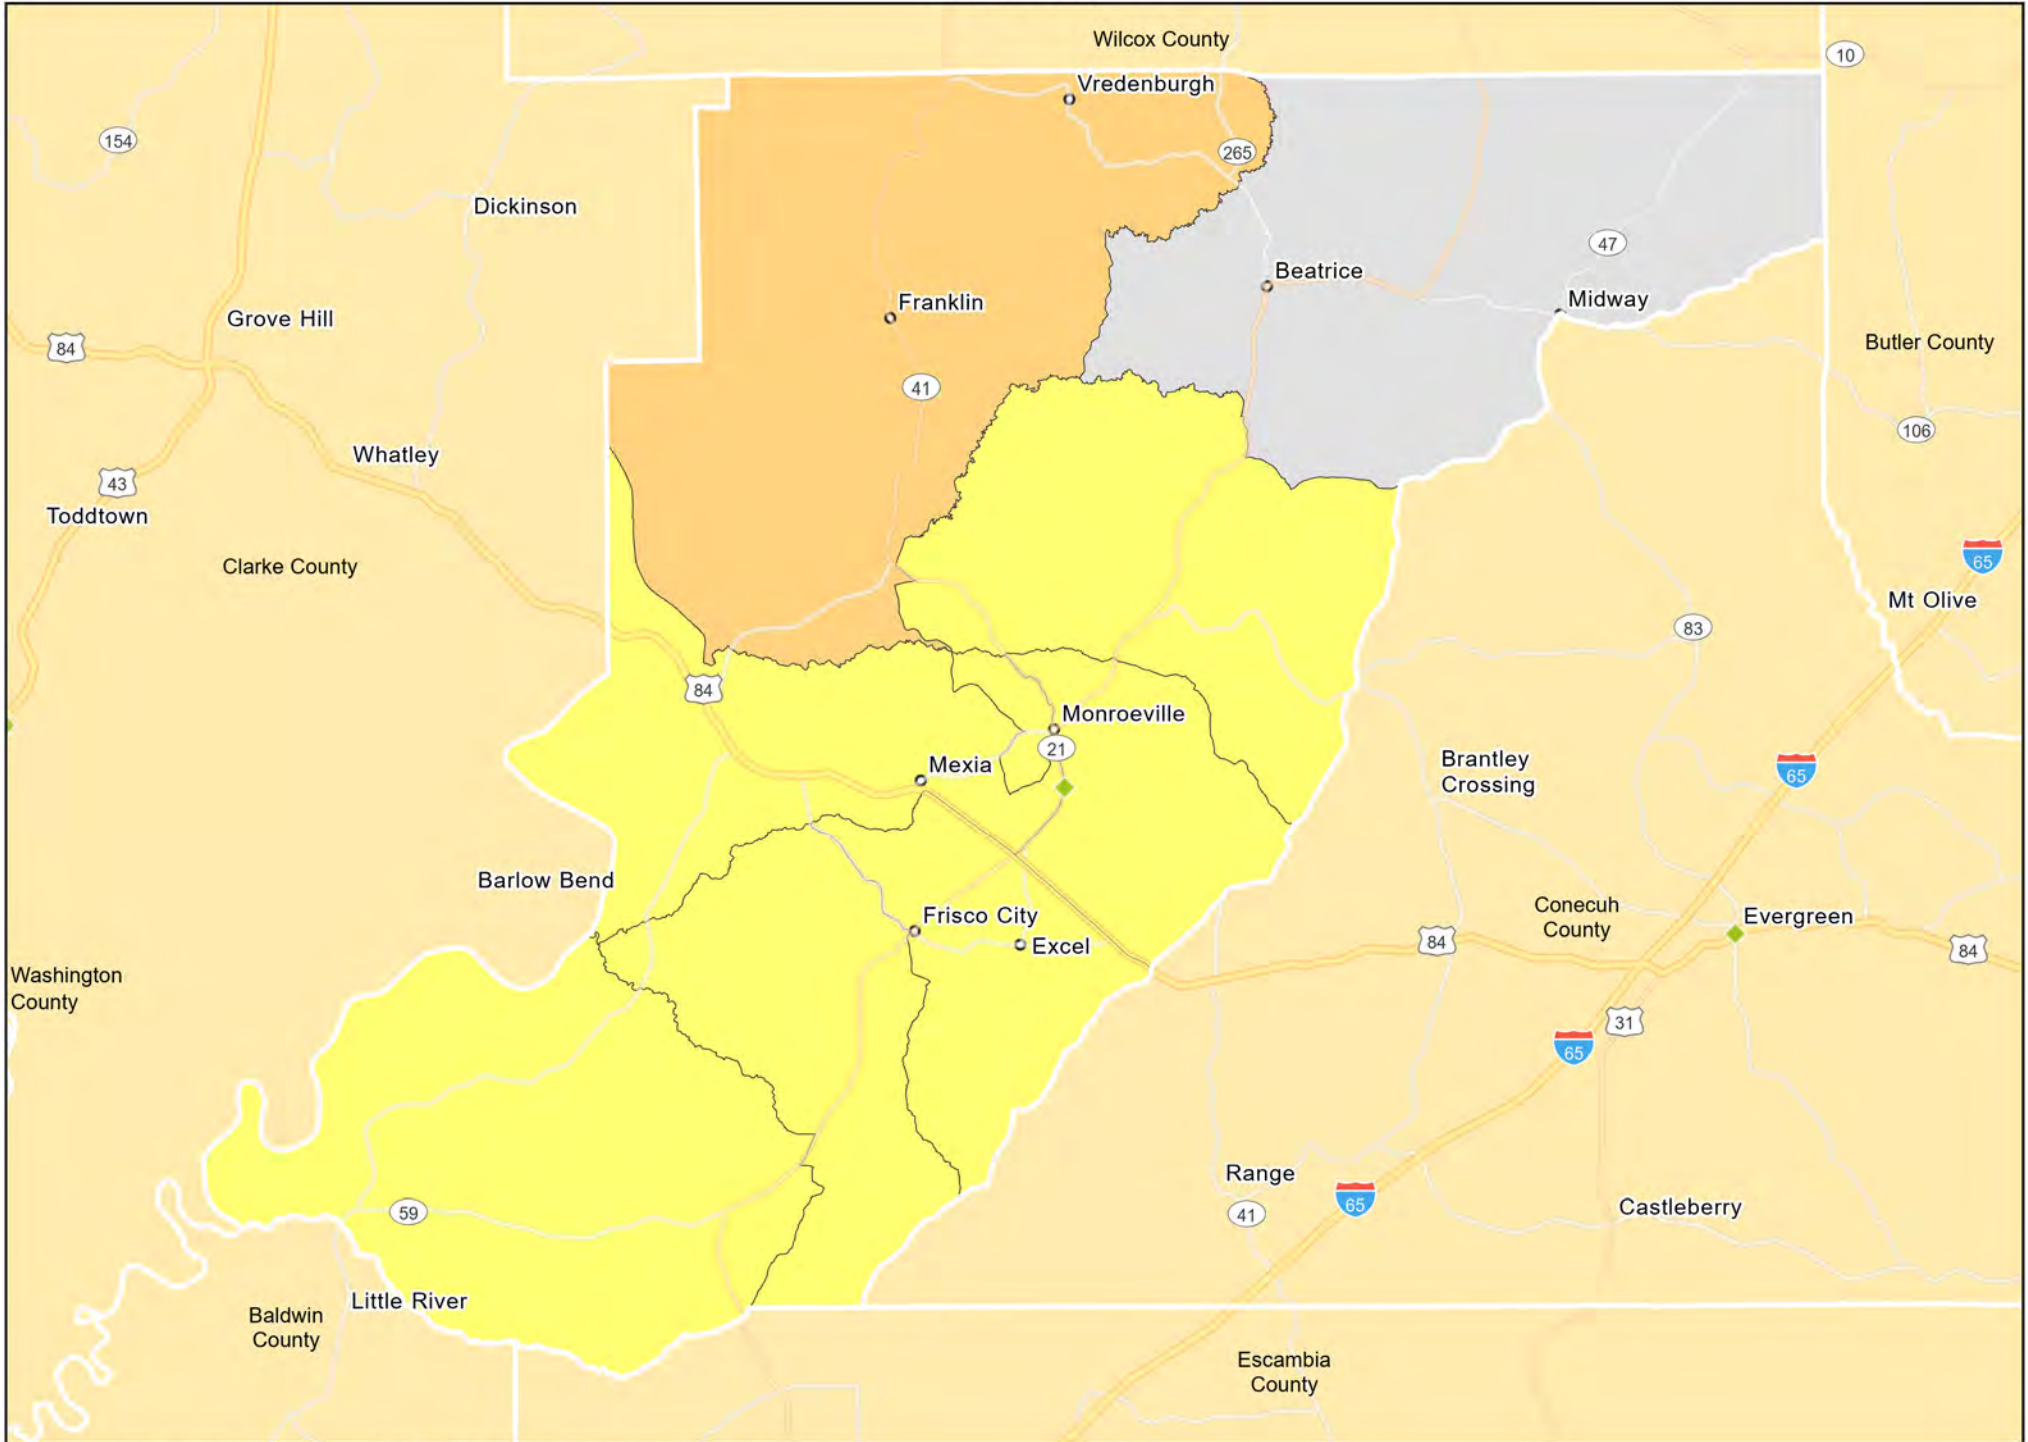

AL15 - Northern Alabama
DeKalb County

AL15 - Northern Alabama
Jackson County

AL15 - Northern Alabama
Marshall County

● Branches Tract_Inc_Catg Moderate Upper
Low Middle Income Unknown

AL16 - South Alabama
Choctaw County

AL16 - South Alabama

Clarke County

AL16 - South Alabama
Marengo County

- Branches
- Tract_Inc_Catg
- Moderate
- Upper
- Low
- Middle
- Income Unknown

AL16 - South Alabama
Monroe County

AL16 - South Alabama
Sumter County

AL16 - South Alabama
Conecuh County

AL16 - South Alabama
Dallas County

AL16 - South Alabama
Pike County

AL17 - Talladega-Tallapoosa Counties
Talladega County

AL17 - Talladega-Tallapoosa Counties
Tallapoosa County