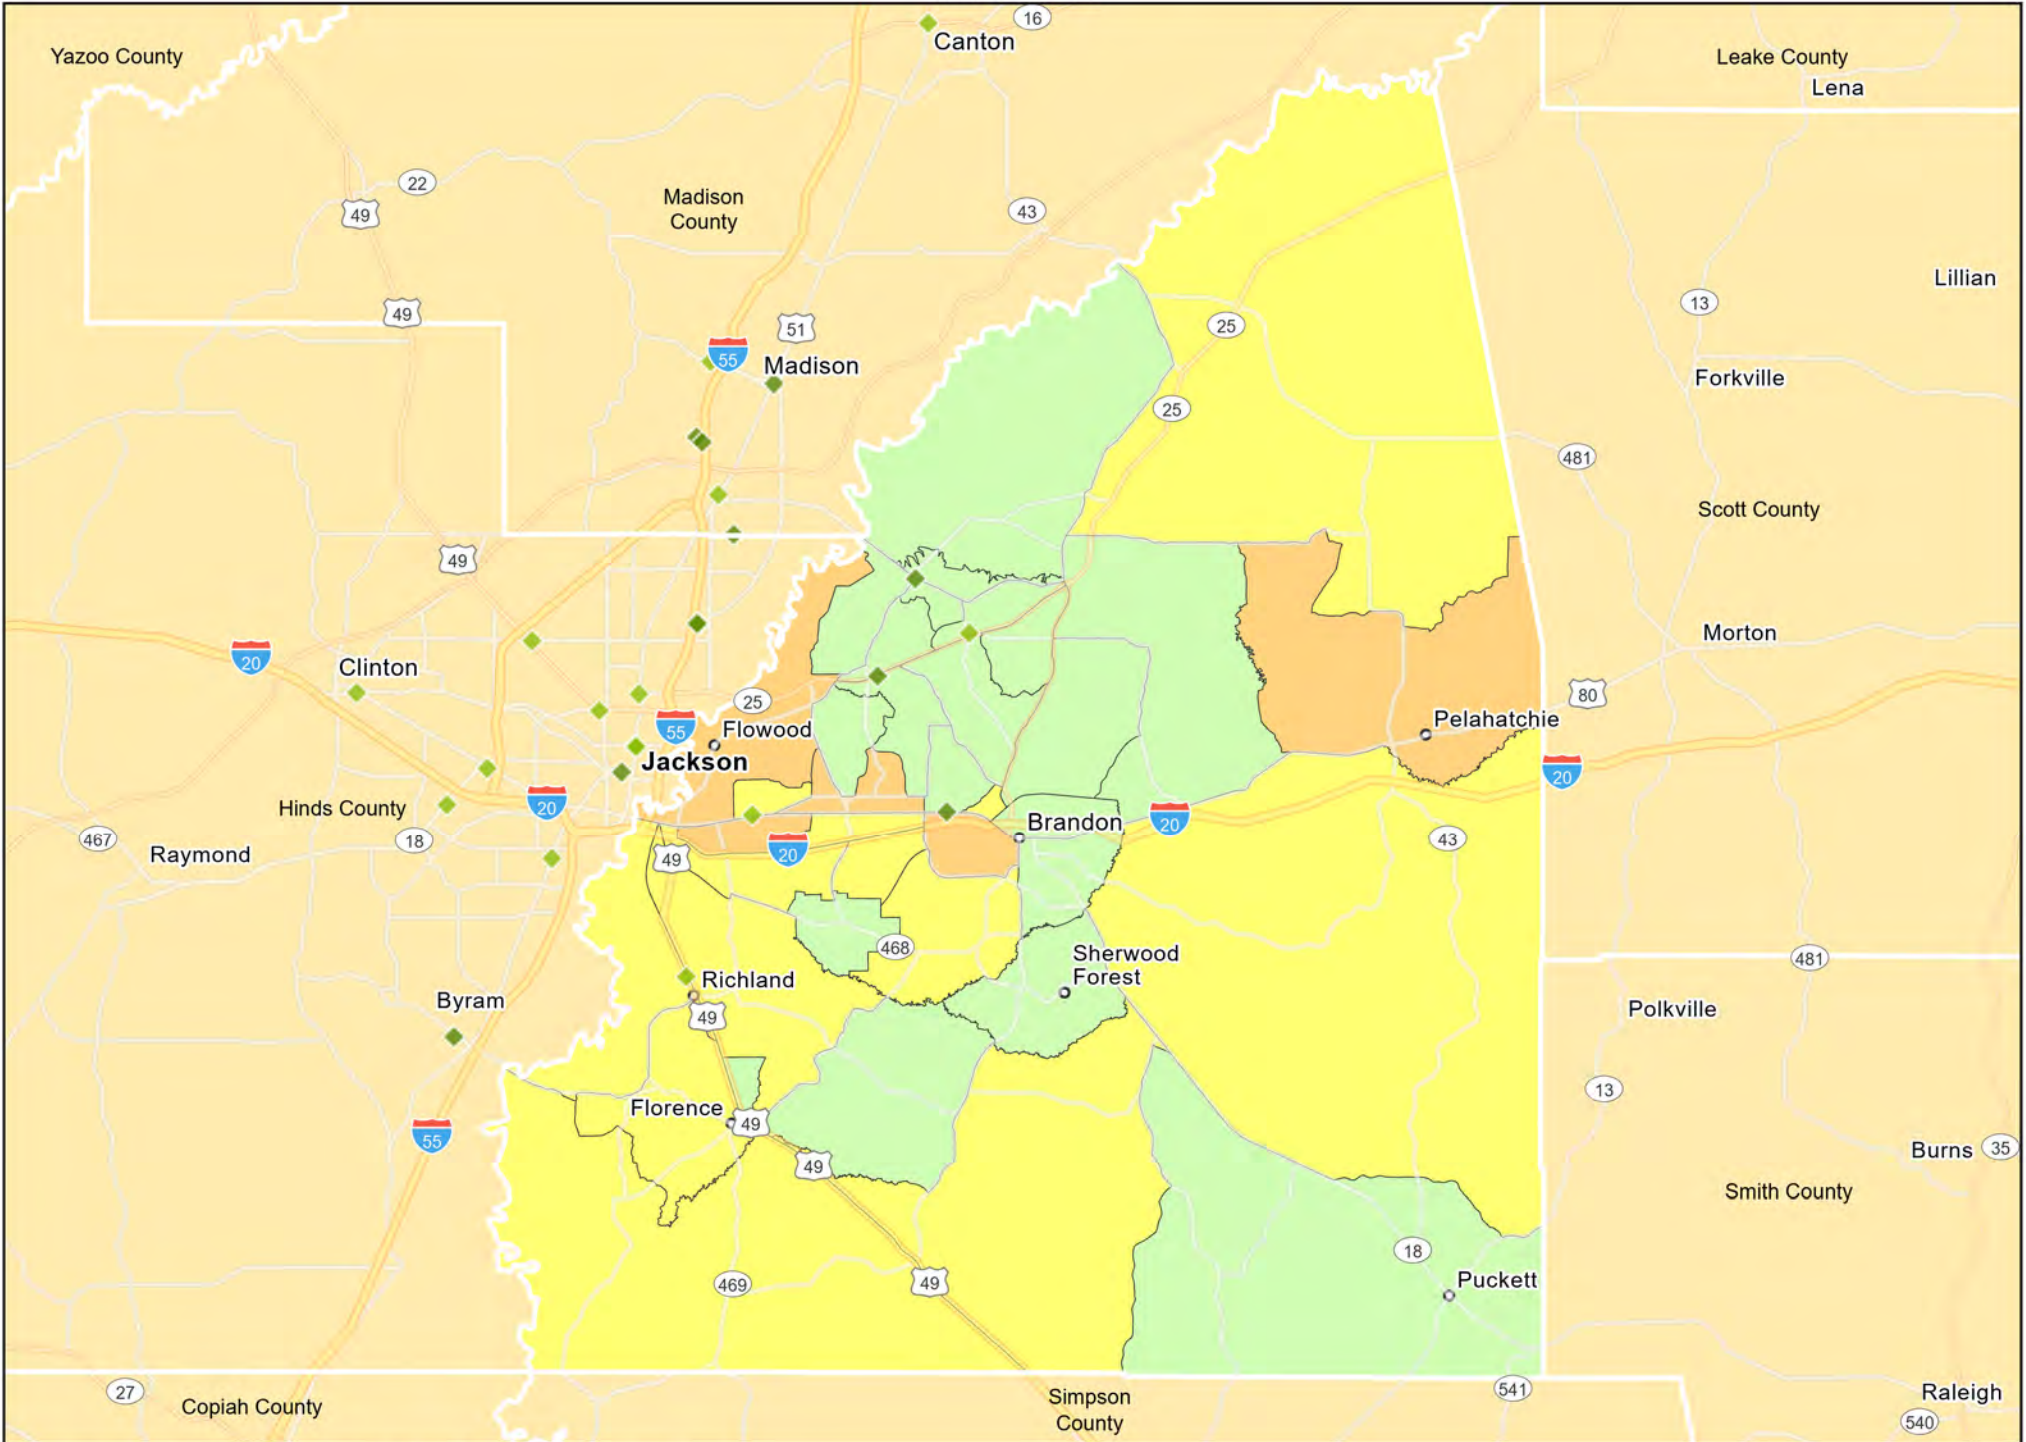

MS03 - Jackson
Rankin County

- Branches
- Tract_Inc_Catg
  - Low
  - Moderate
  - Middle
  - Upper
  - Income Unknown