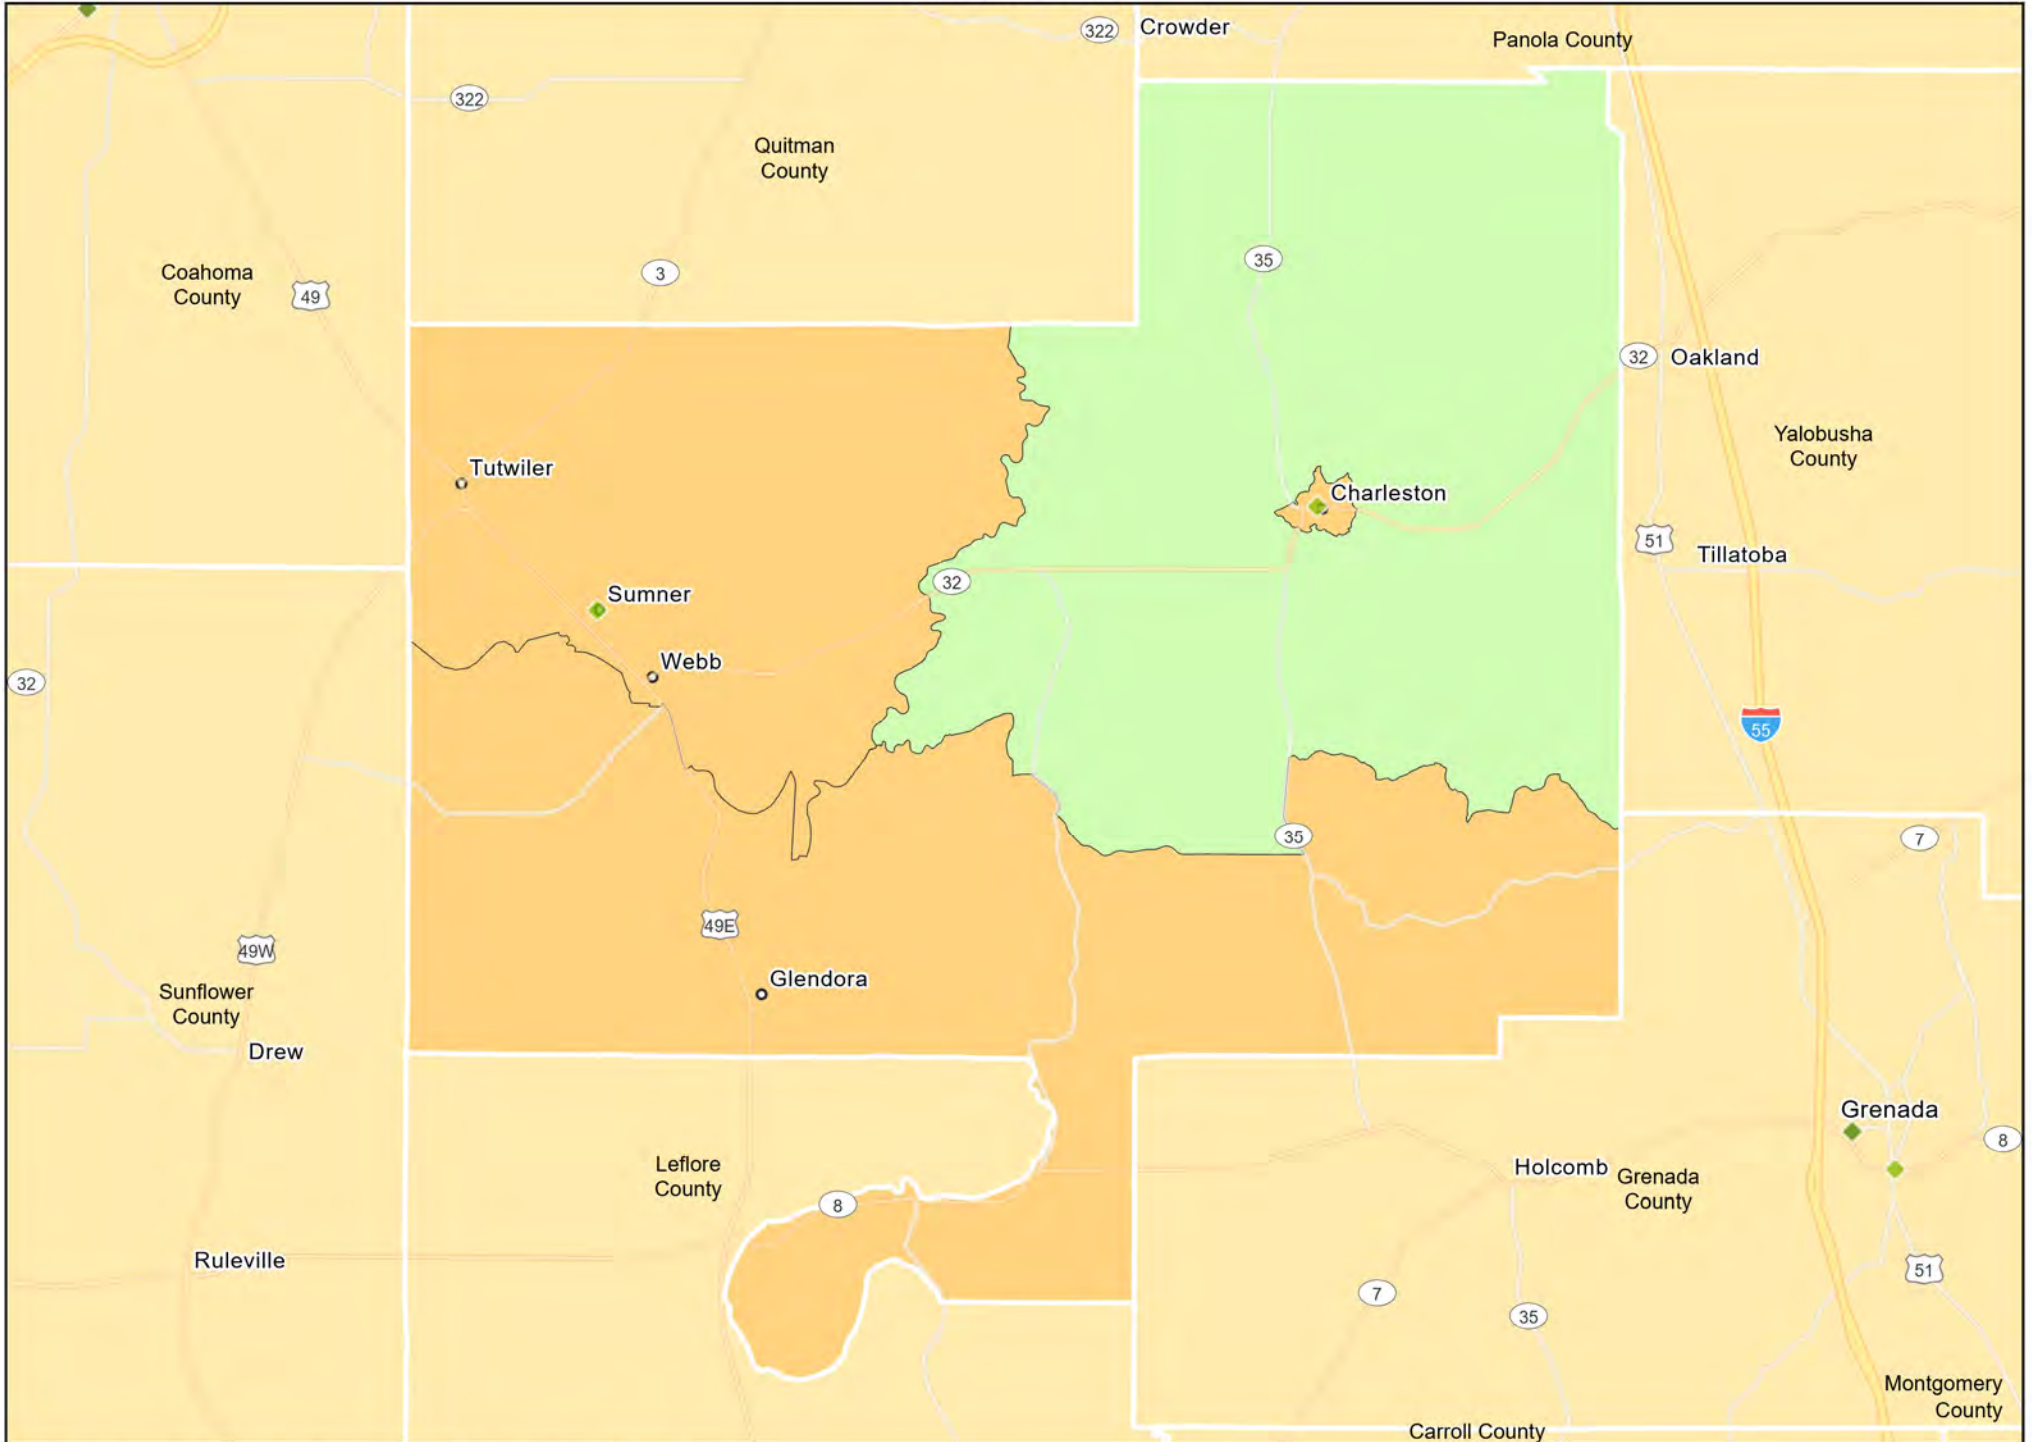

MS06 - Northwest Mississippi
Leflore County

- Branches
- Tract_Inc_Catg
- Moderate
- Upper
- Low
- Middle
- Income Unknown

MS06 - Northwest Mississippi
Tallahatchie County

MS06 - Northwest Mississippi
Washington County