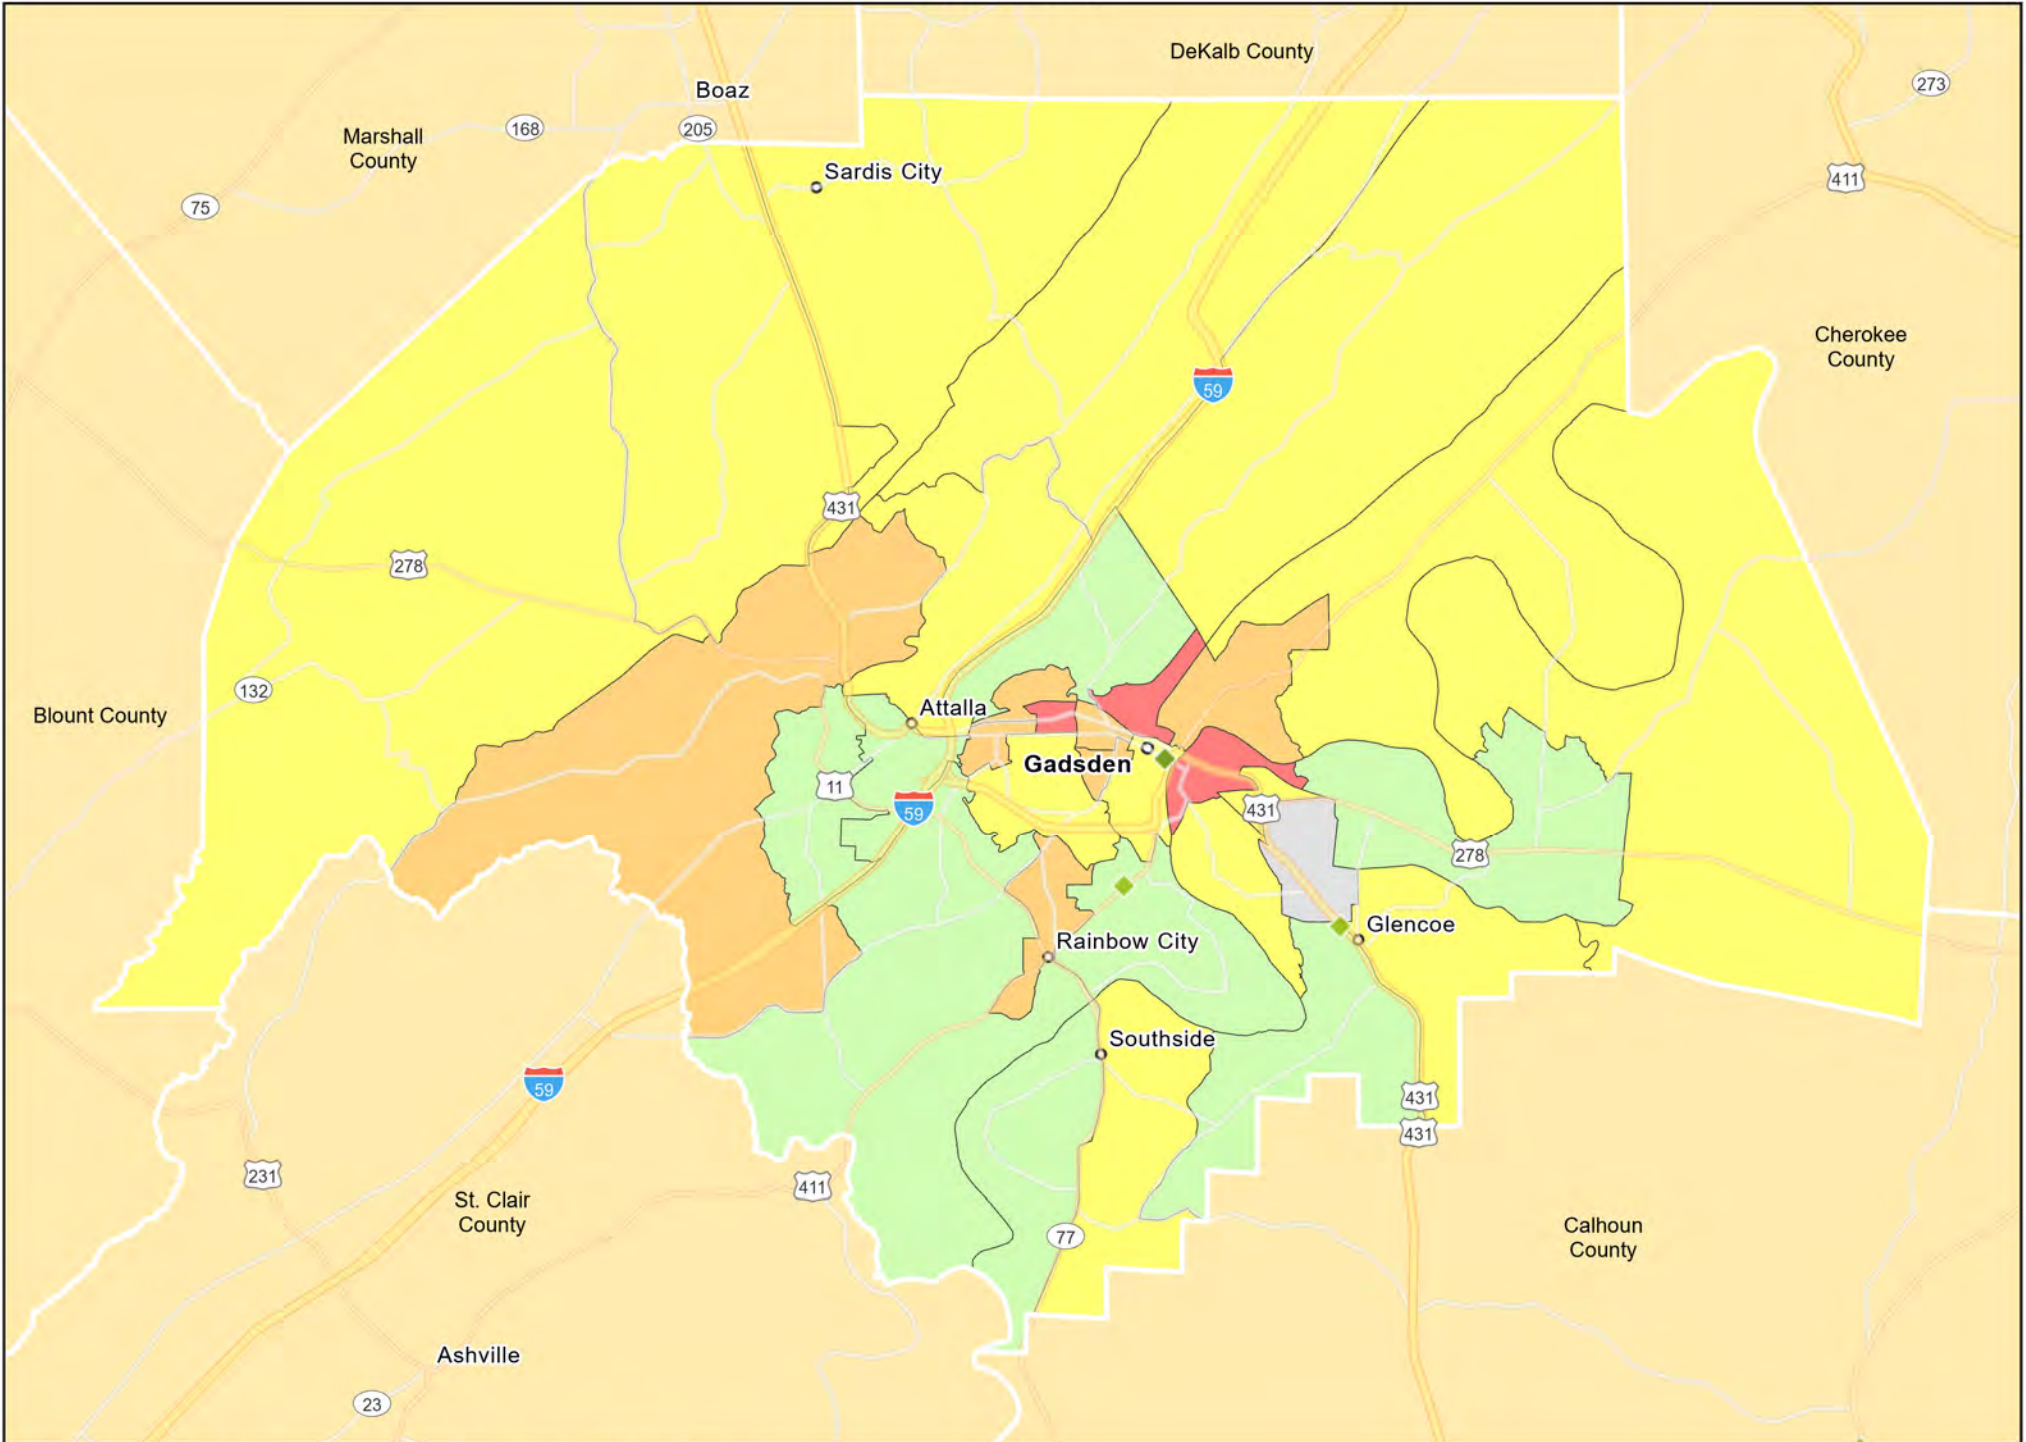

AL08 - Gadsden
Etowah County