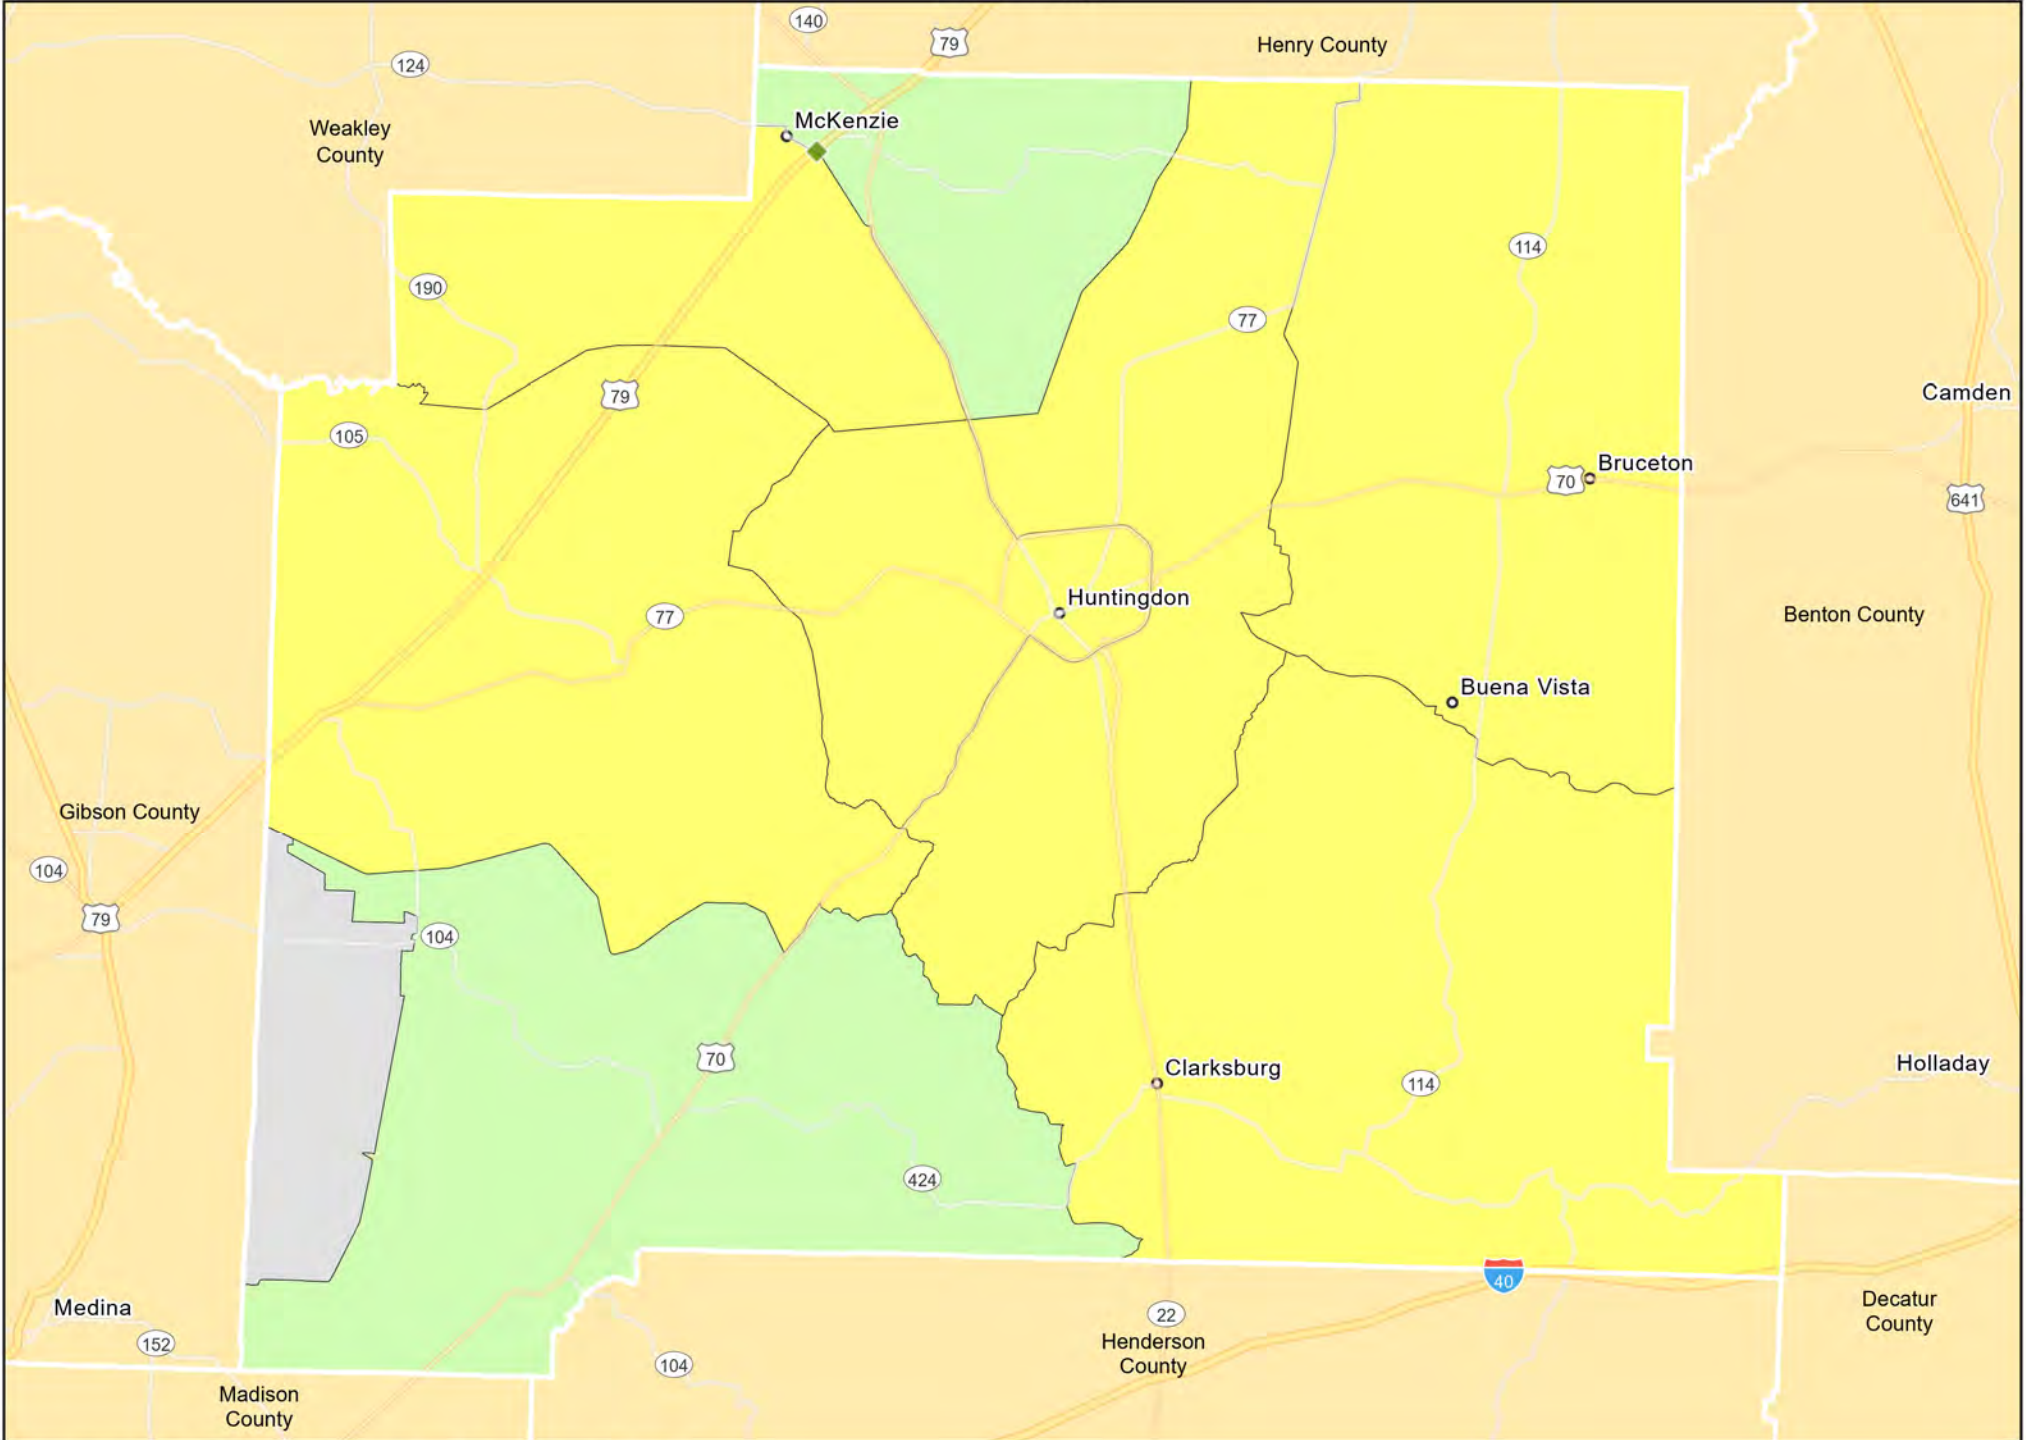

TN12 - Middle Tennessee
Putnam County

TN12 - Middle Tennessee
Warren County

- Branches
- Tract_Inc_Catg
 - Moderate
 - Middle
 - Income Unknown
- Upper
- Low

TN13 - Western Tennessee
Carroll County

- Branches
- Tract_Inc_Catg
 - Low
 - Moderate
 - Middle
 - Upper
 - Income Unknown