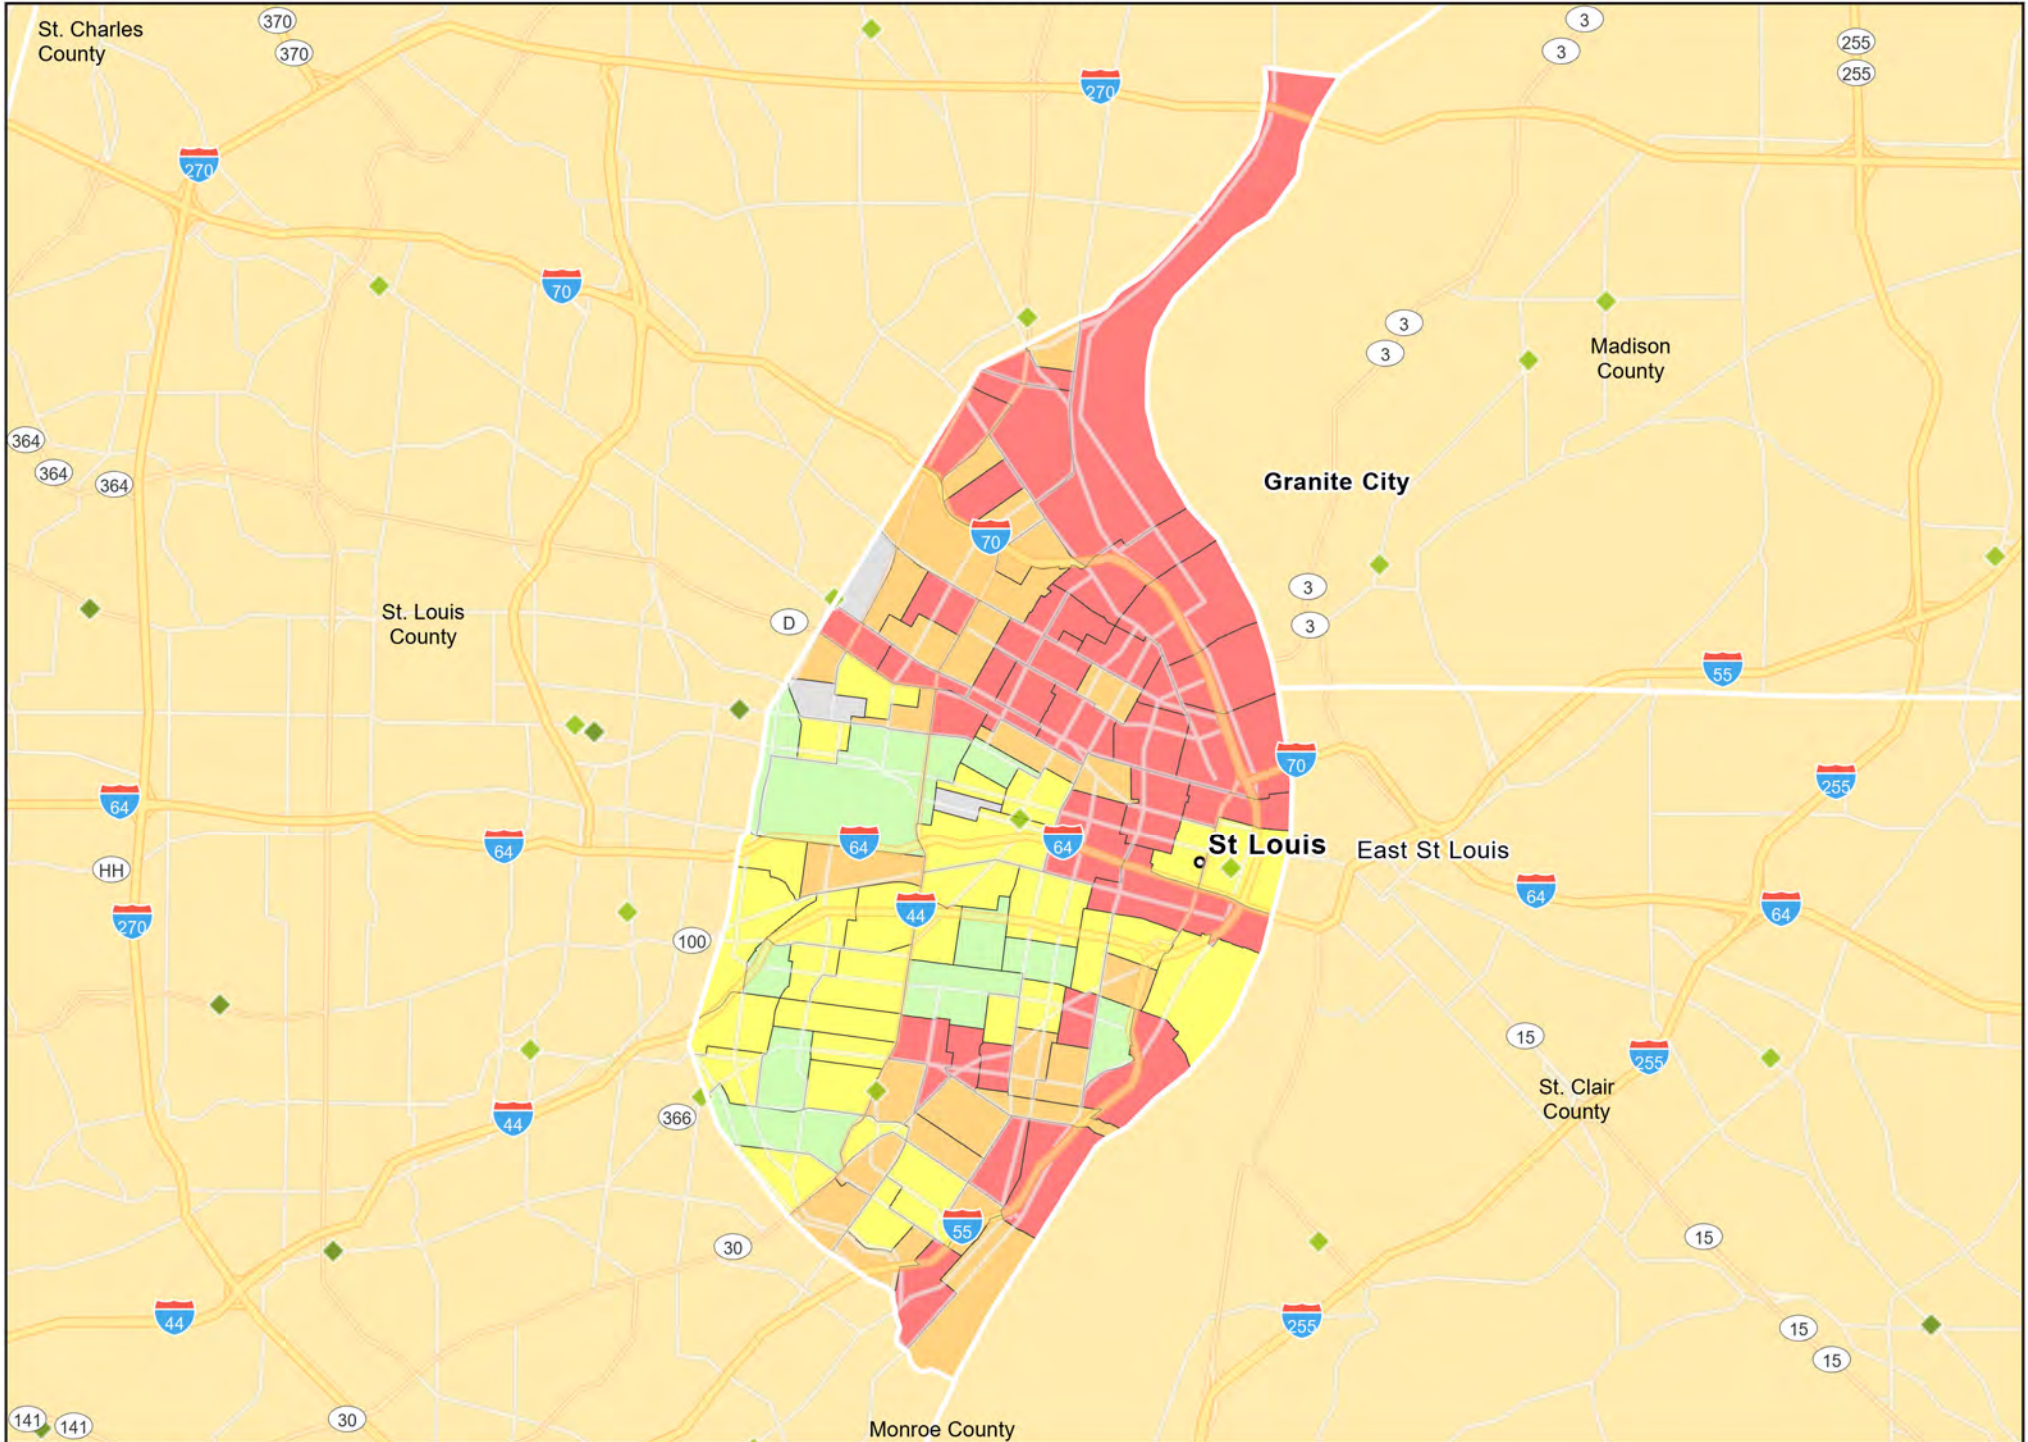

MO04 - St. Louis (MO-IL)

St. Louis city

- Branches
- Tract_Inc_Catg
  - Low
  - Moderate
  - Middle
  - Upper
  - Income Unknown