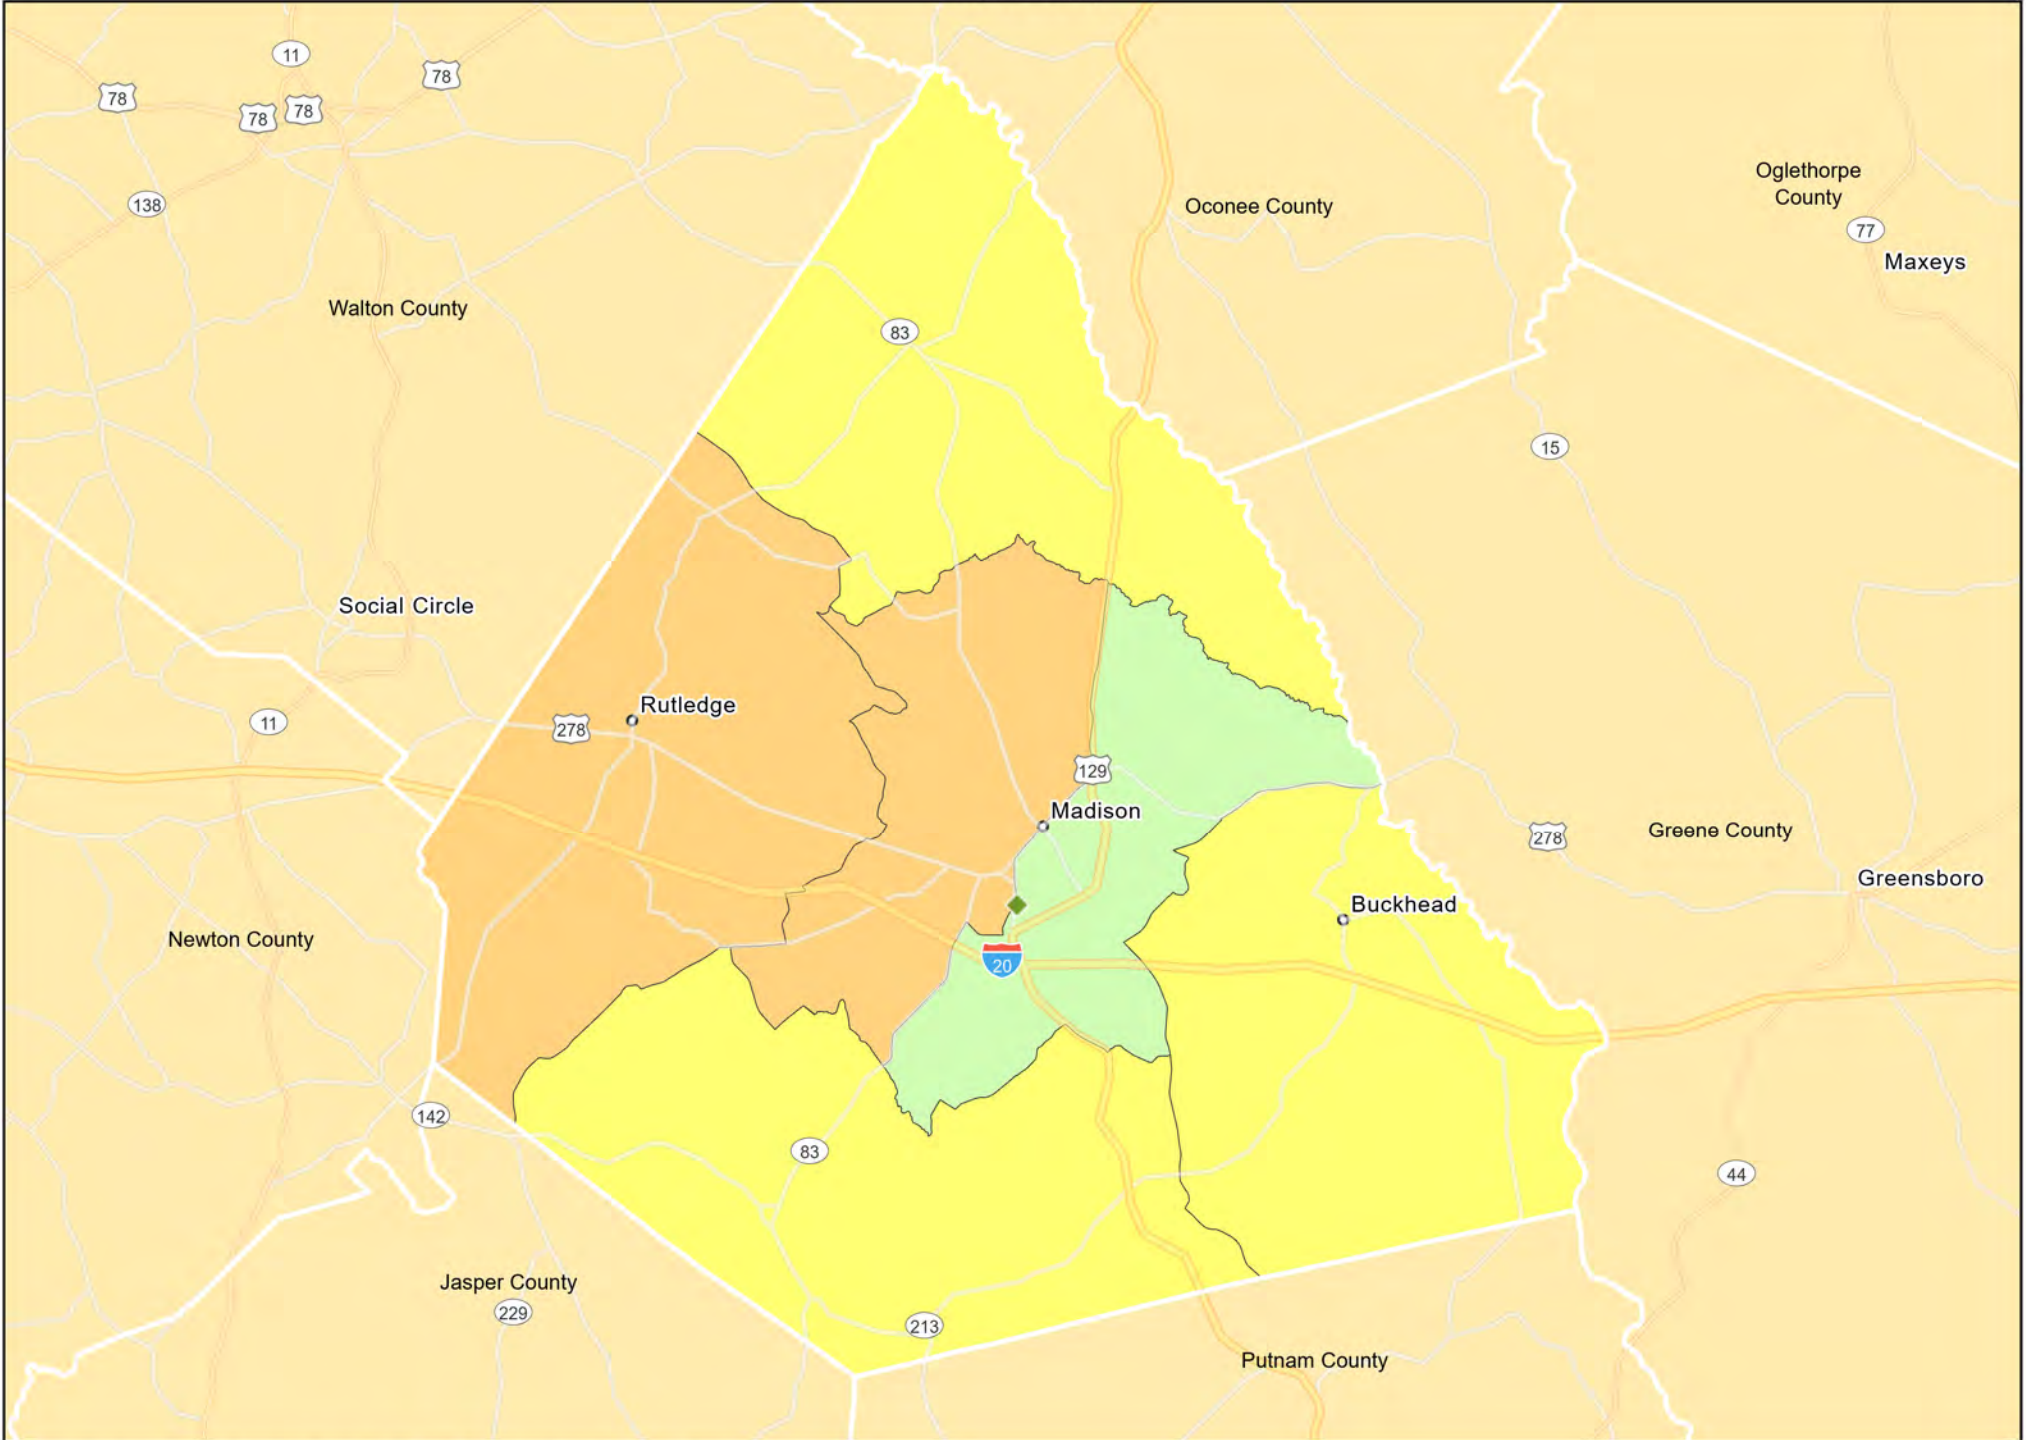

GA03 - Atlanta-Sandy Springs-Roswell
Morgan County

- Branches
- Tract_Inc_Catg
- Low
- Moderate
- Middle
- Income Unknown
- Upper