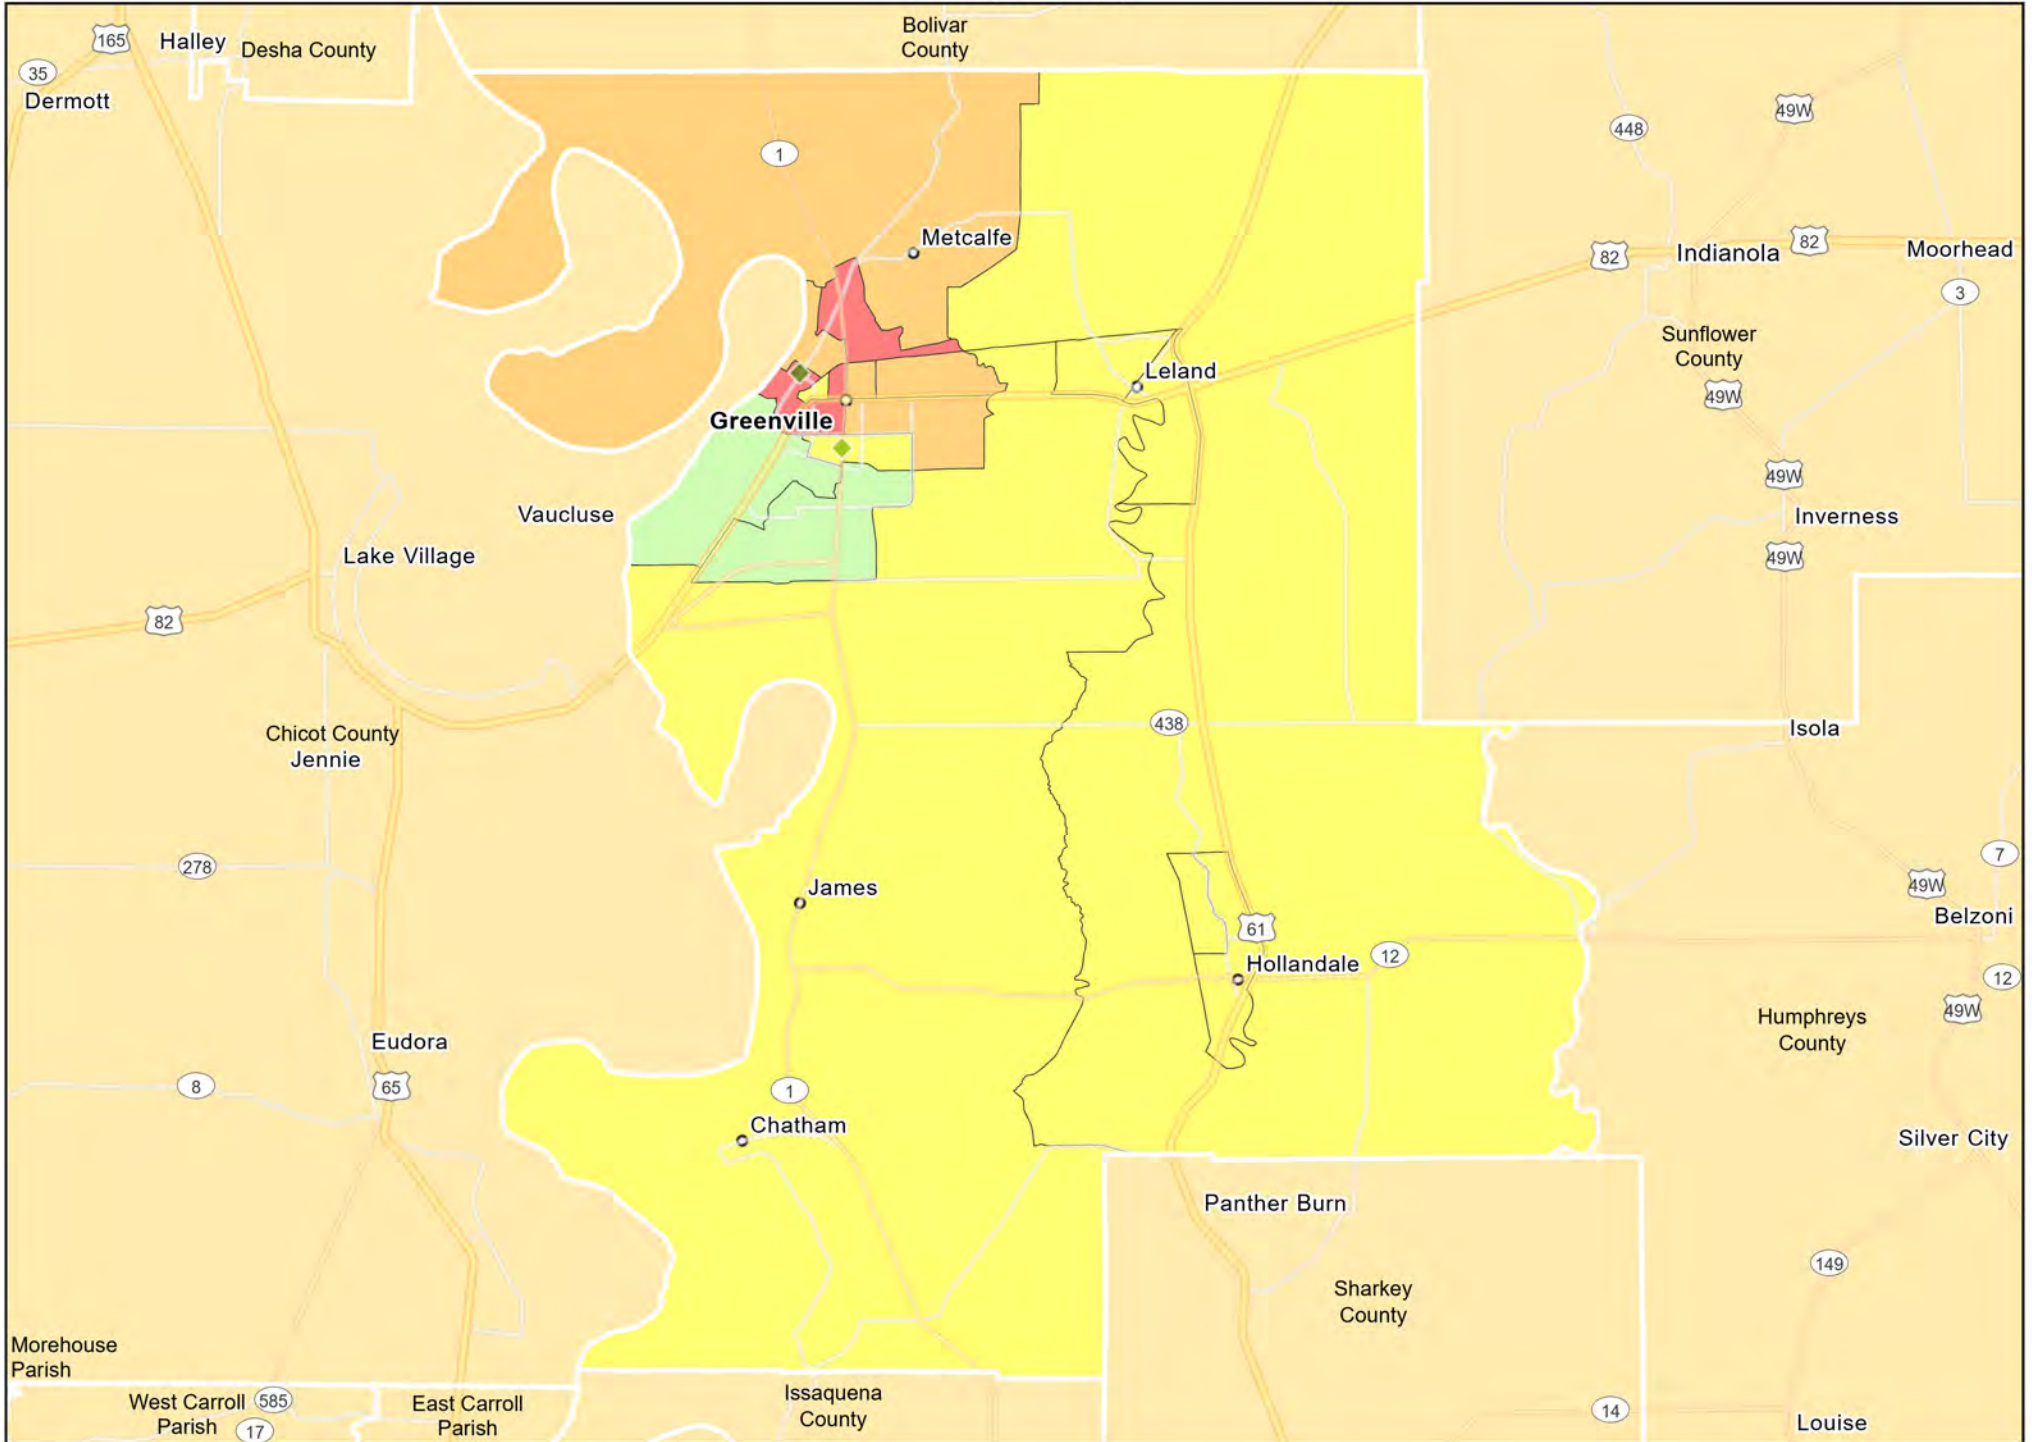

MS06 - Northwest Mississippi
Leflore County

- Branches
- Tract_Inc_Catg
- Moderate
- Upper
- Low
- Middle
- Income Unknown

MS06 - Northwest Mississippi
Tallahatchie County

MS06 - Northwest Mississippi
Washington County