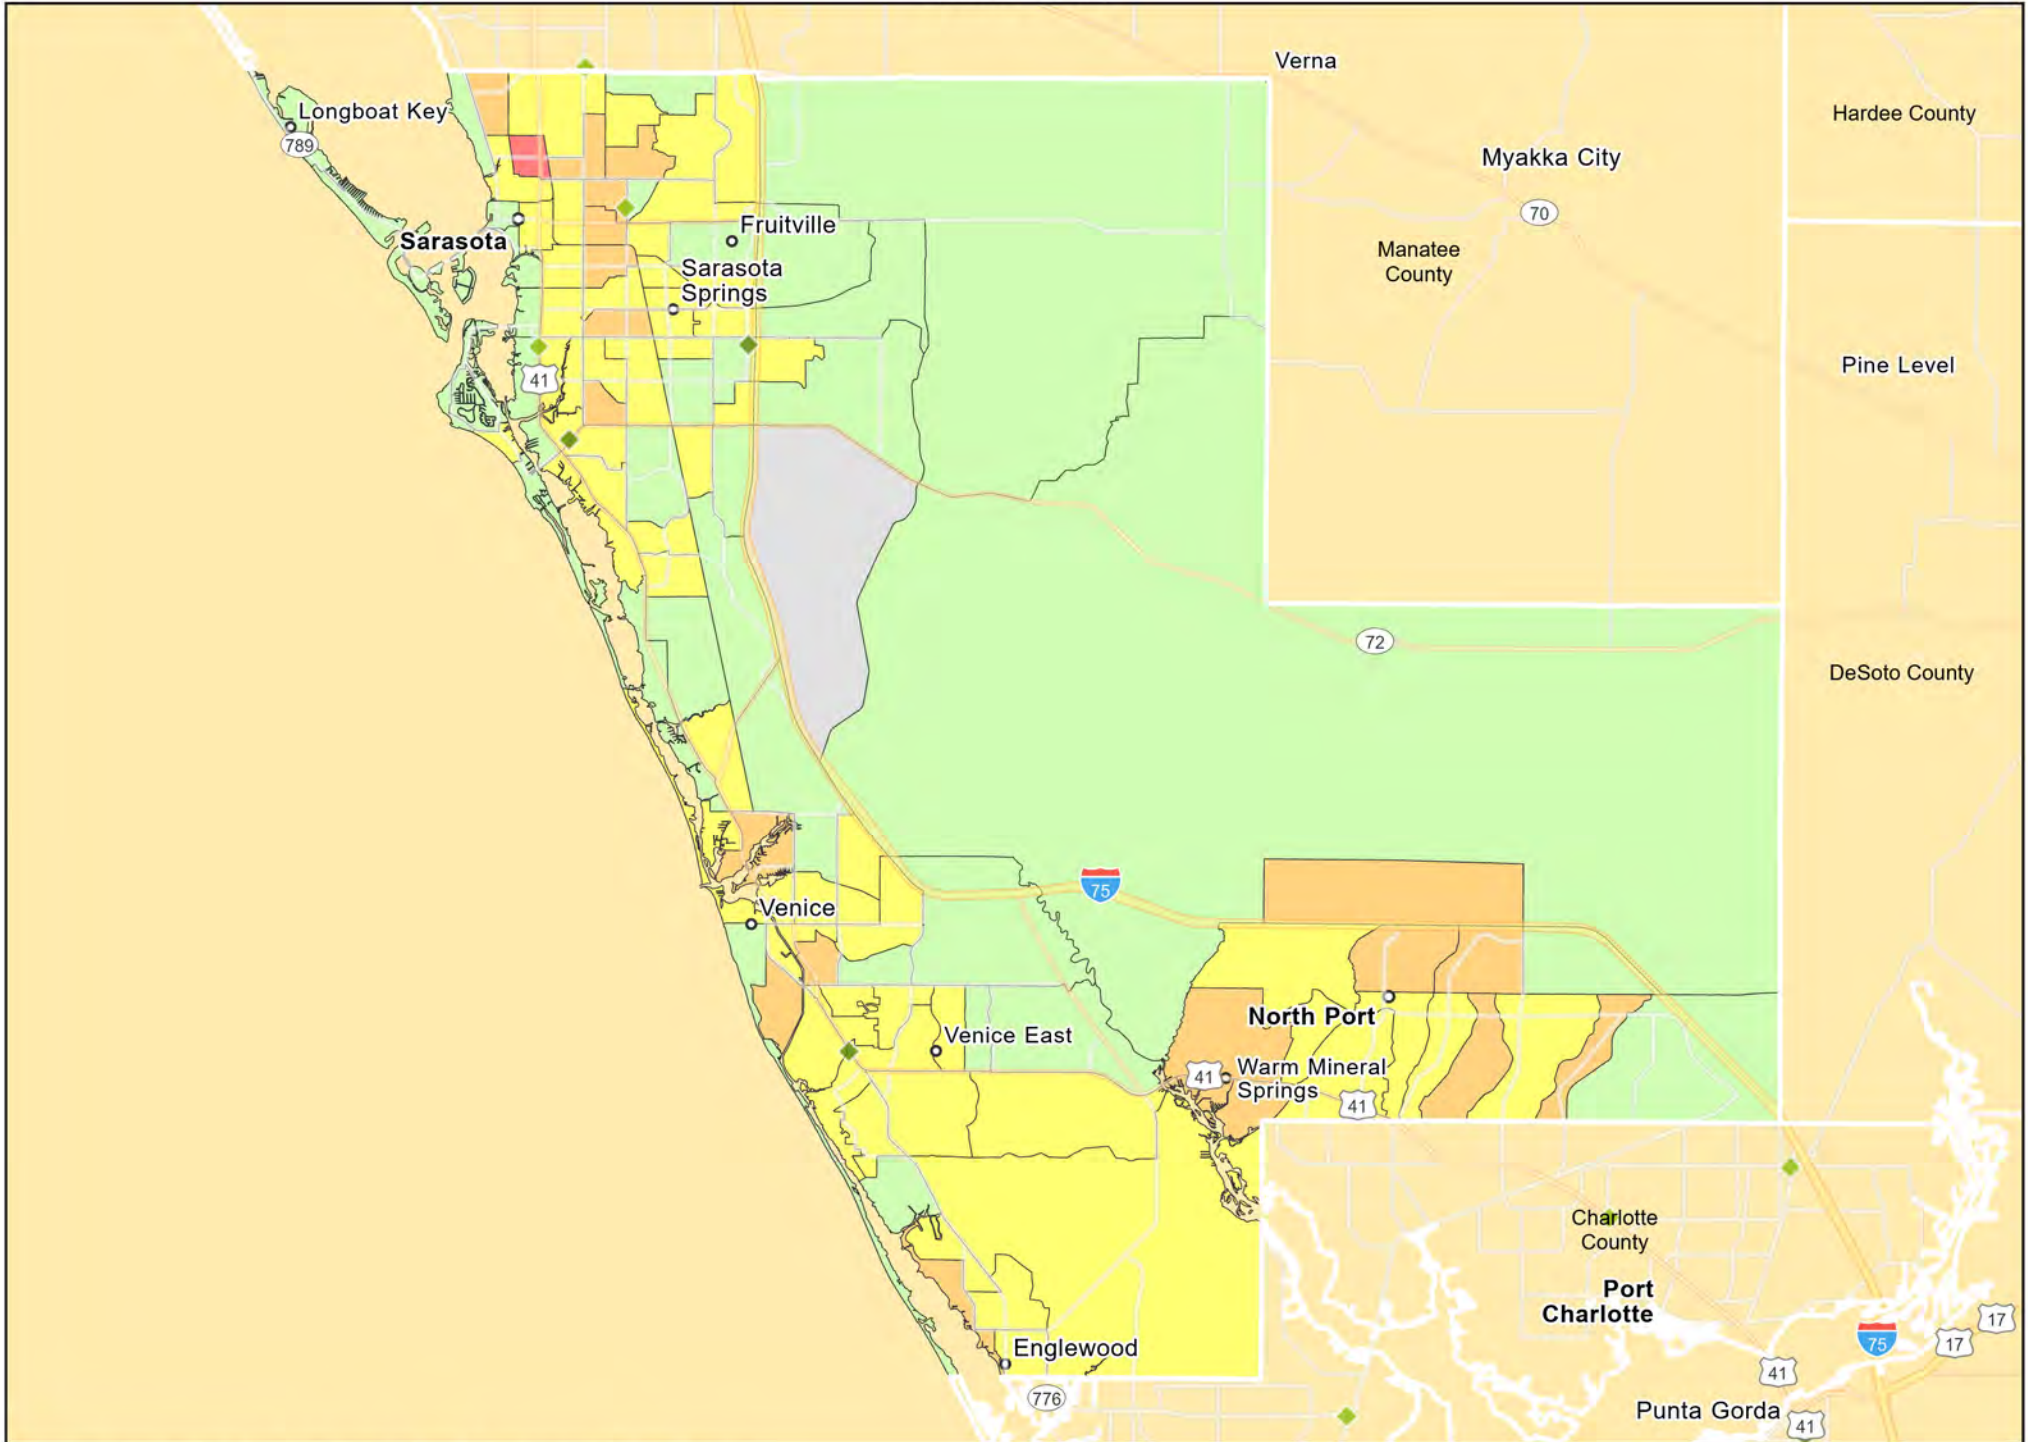

FL17 - Sarasota-Bradenton-North Port
Sarasota County

- Branches
- Tract_Inc_Catg
  - Low
  - Moderate
  - Middle
  - Upper
  - Income Unknown