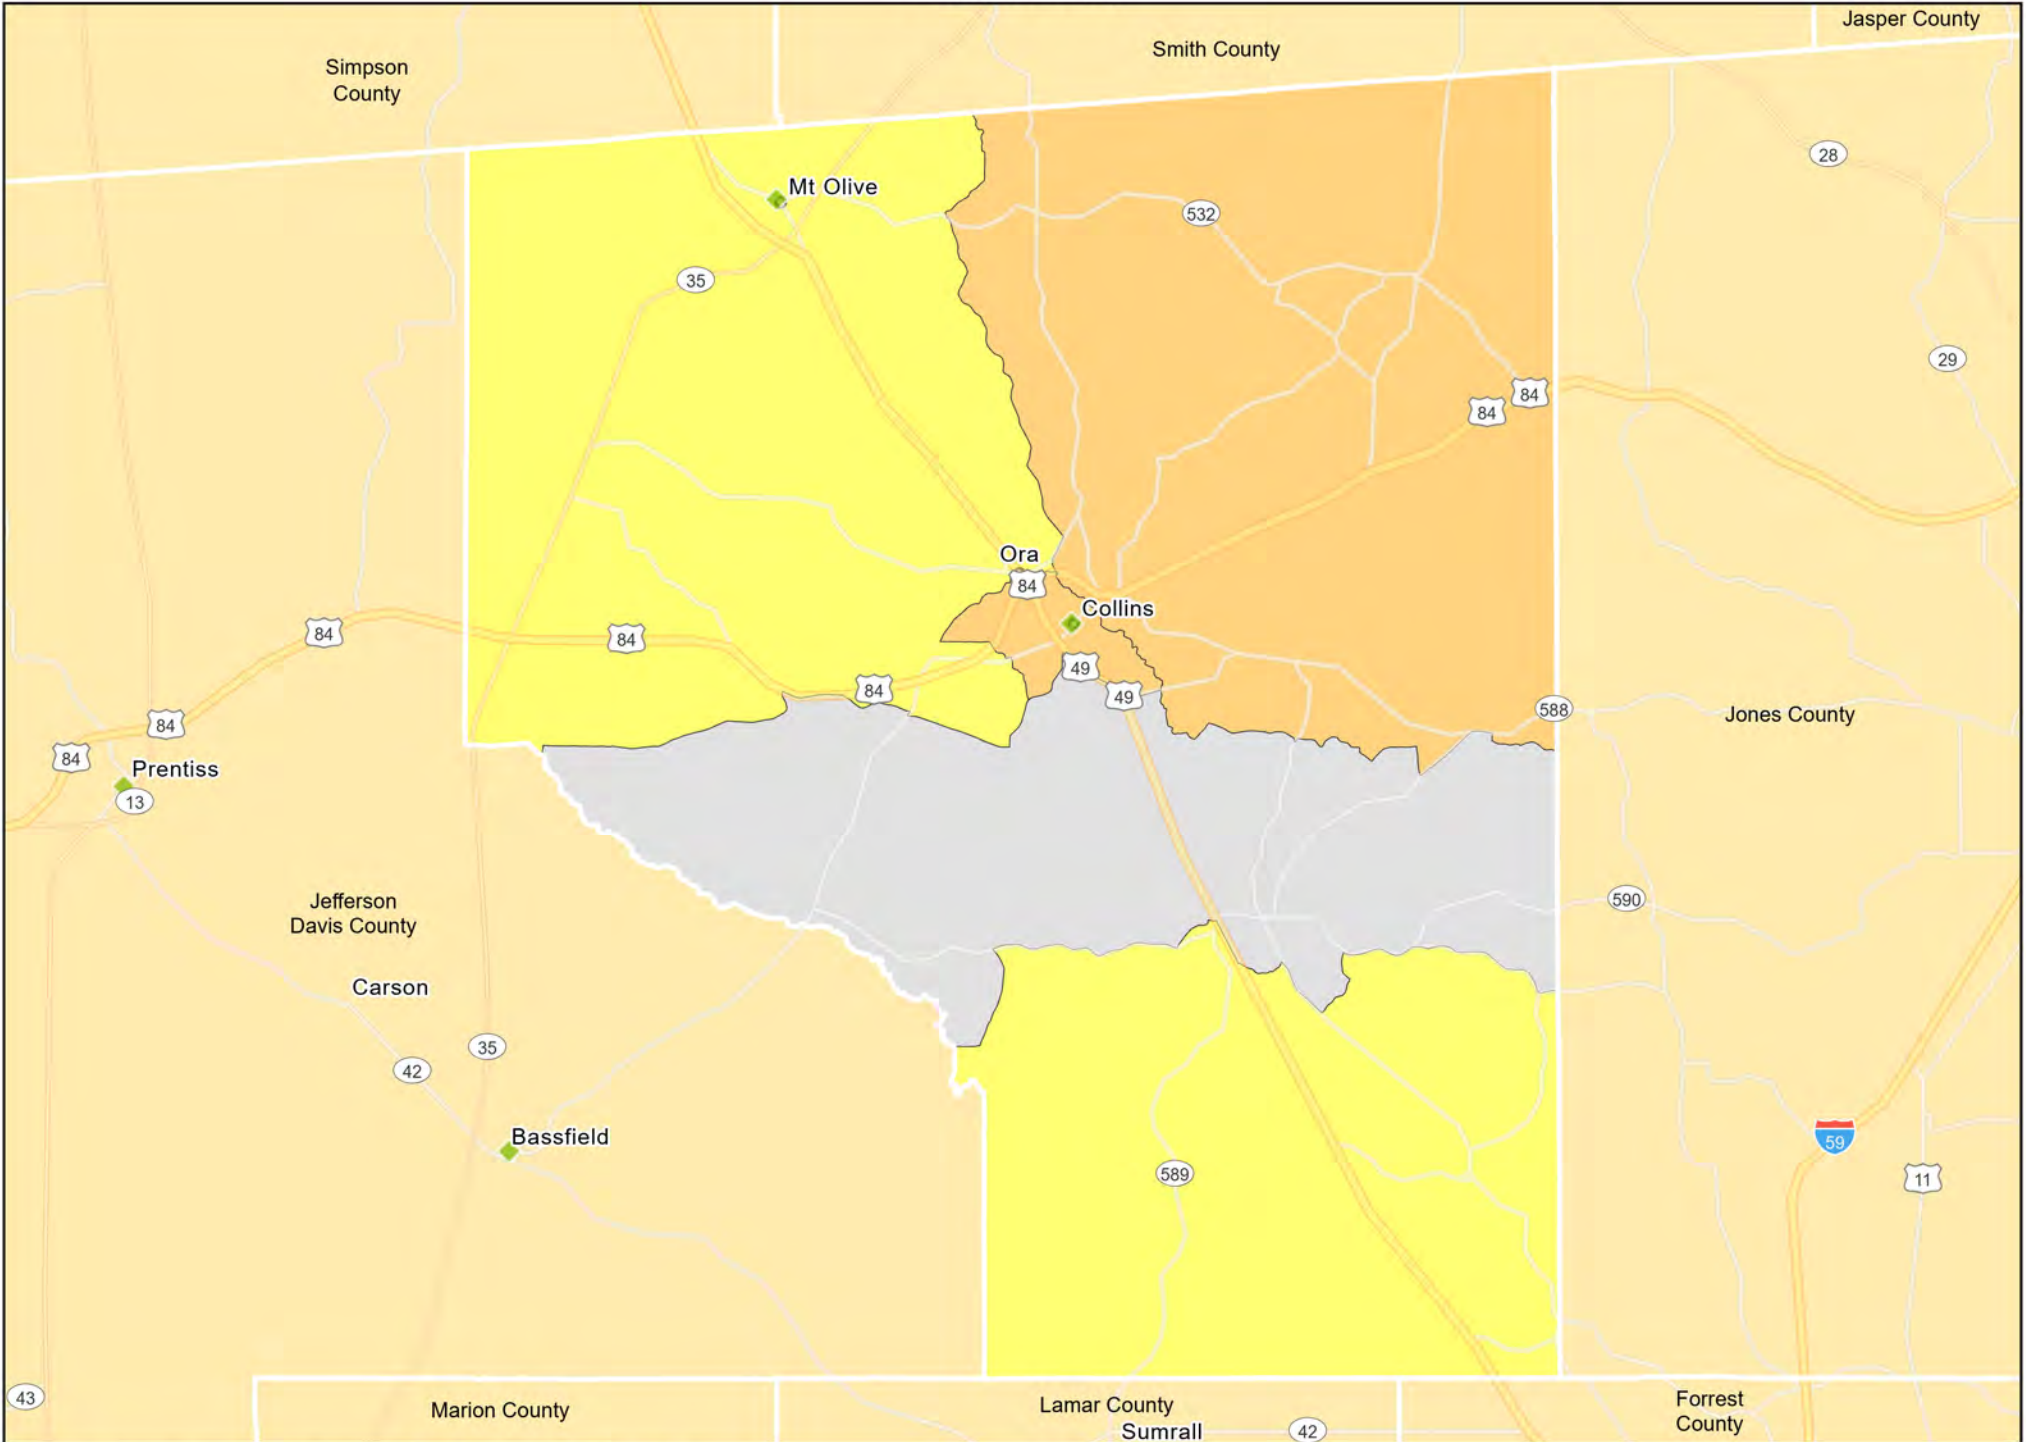

MS04 - Southern Mississippi
Covington County

● Branches Tract_Inc_Catg

■ Low	■ Moderate	■ Upper
■ Middle	■ Income Unknown