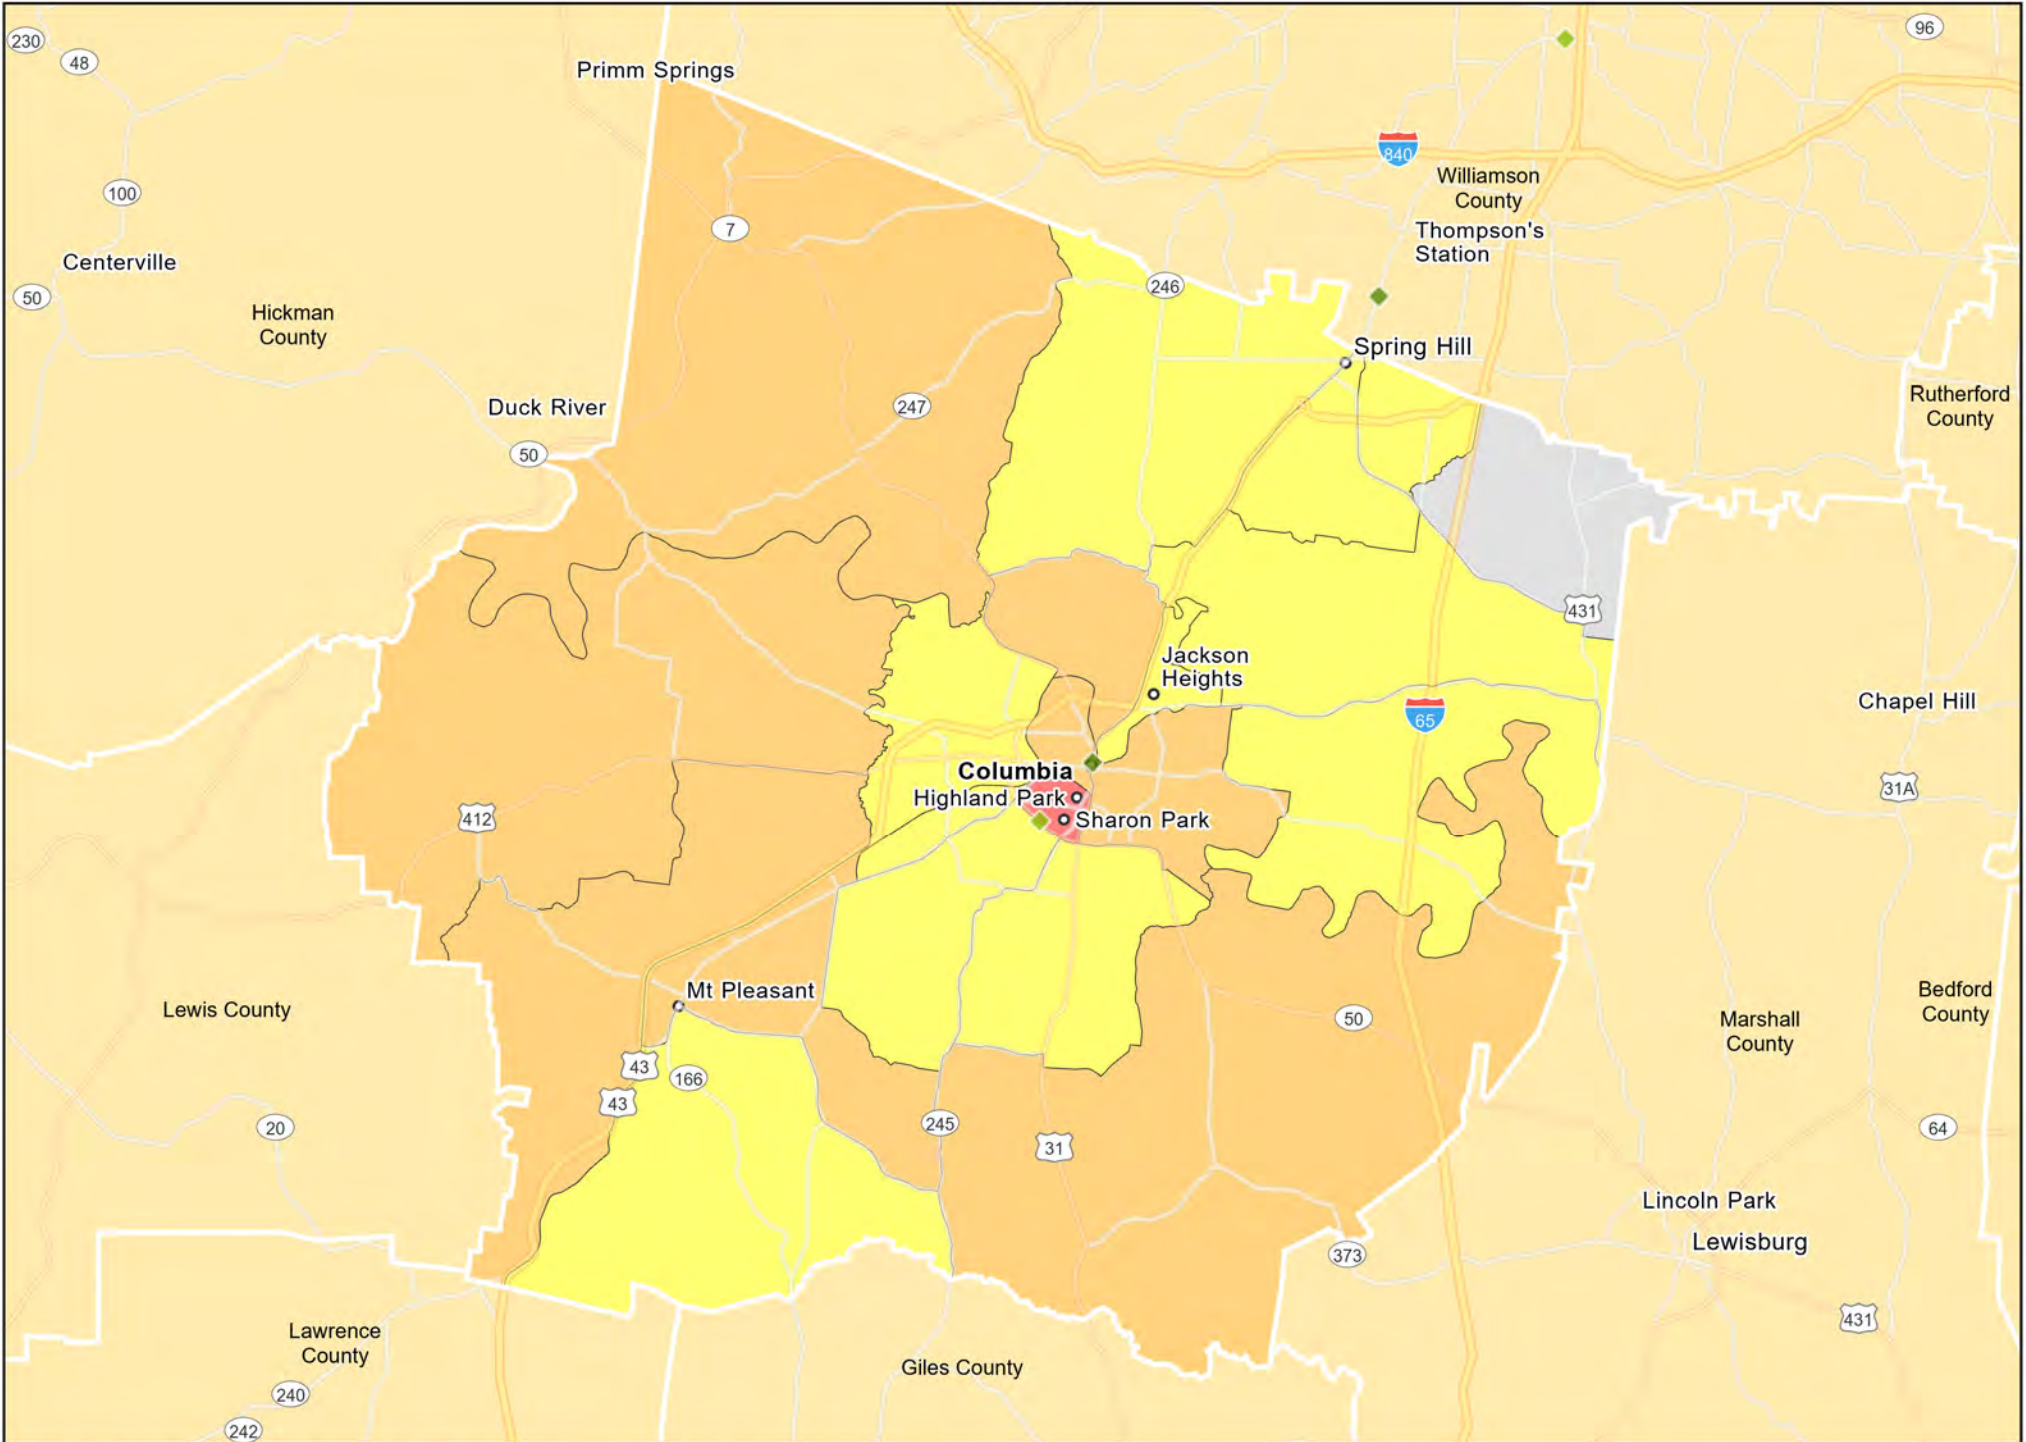

TN10 - Nashville-Davidson--Murfreesboro--Franklin, TN
Maury County

● Branches Tract_Inc_Catg

● Low	● Moderate	● Upper
● Middle	● Income Unknown