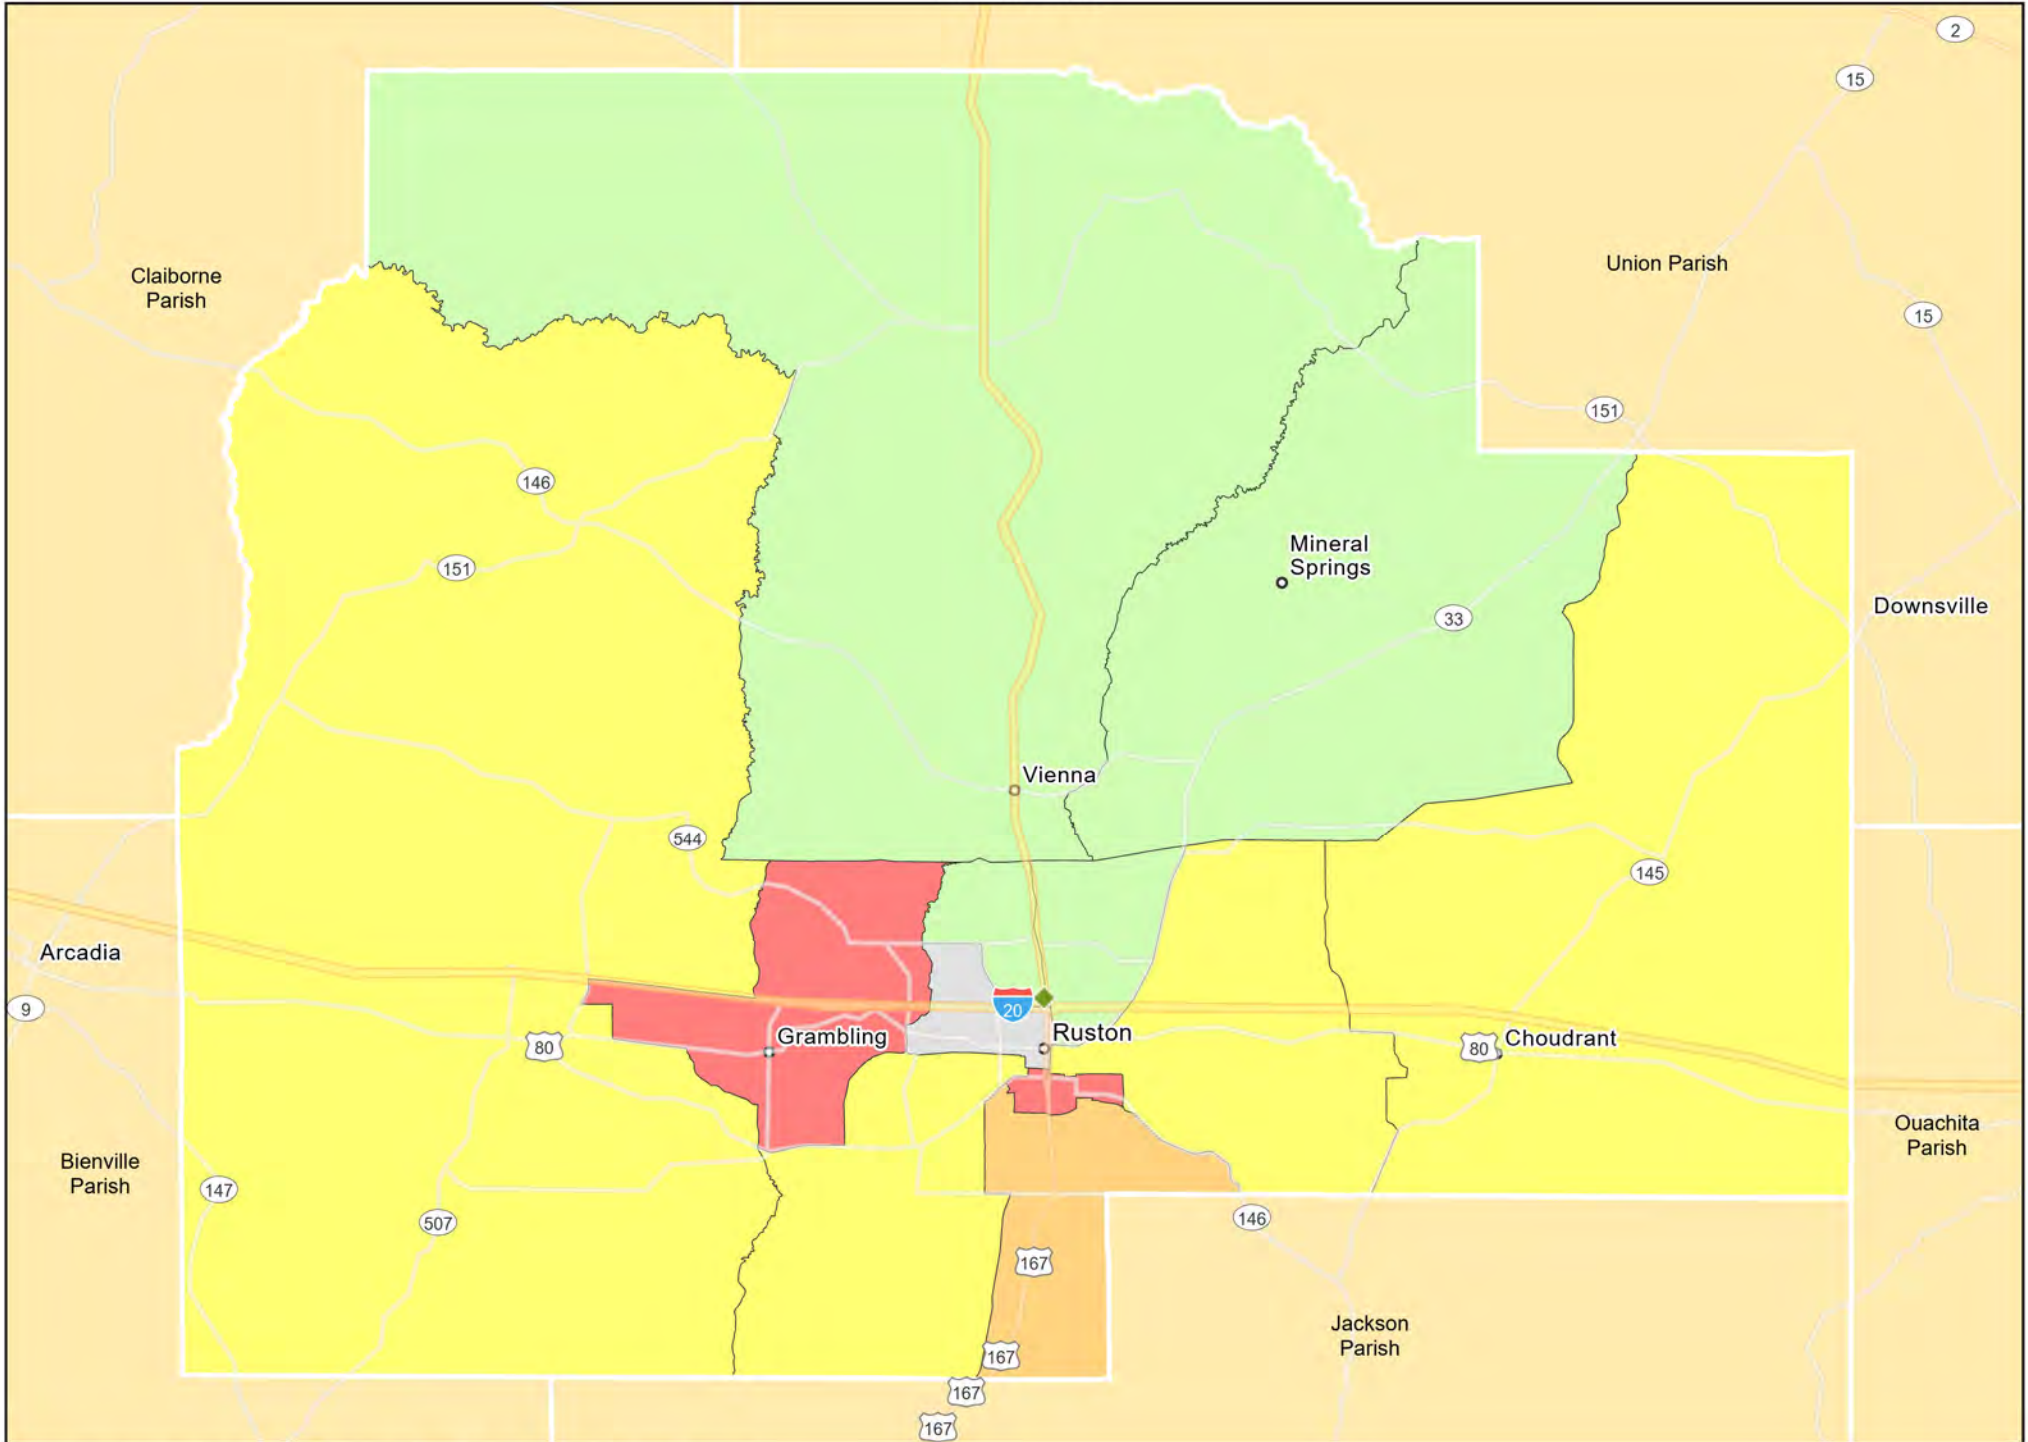

LA08 - Northwest Louisiana
Lincoln Parish