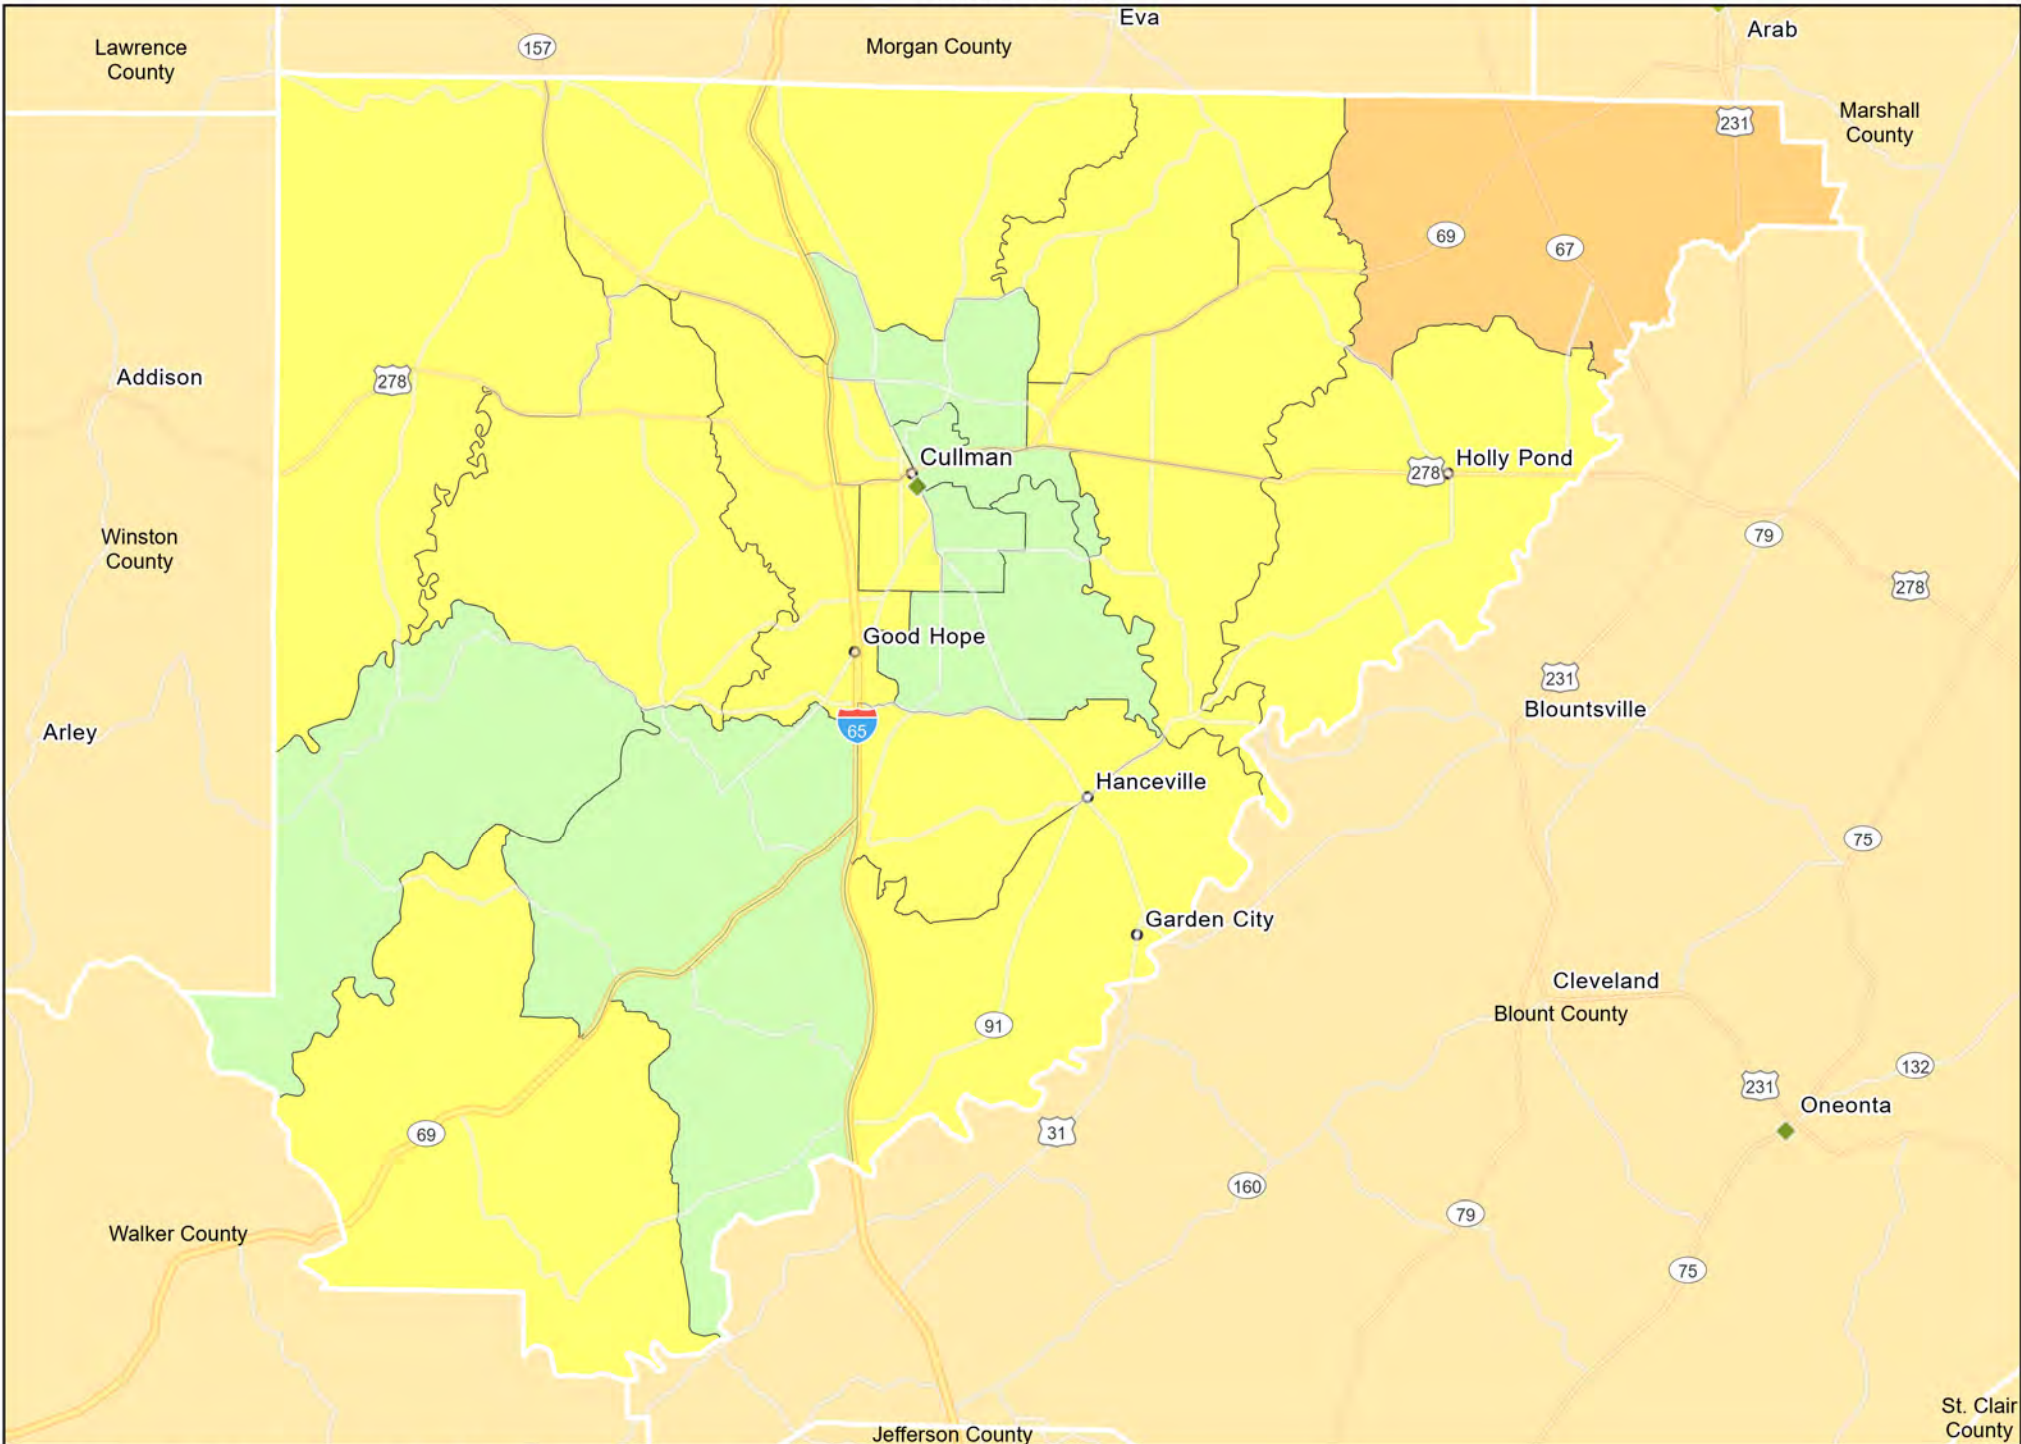

AL15 - Northern Alabama
Cullman County

● Branches Tract_Inc_Catg
● Low   ● Moderate   ● Upper
● Middle   ● Income Unknown