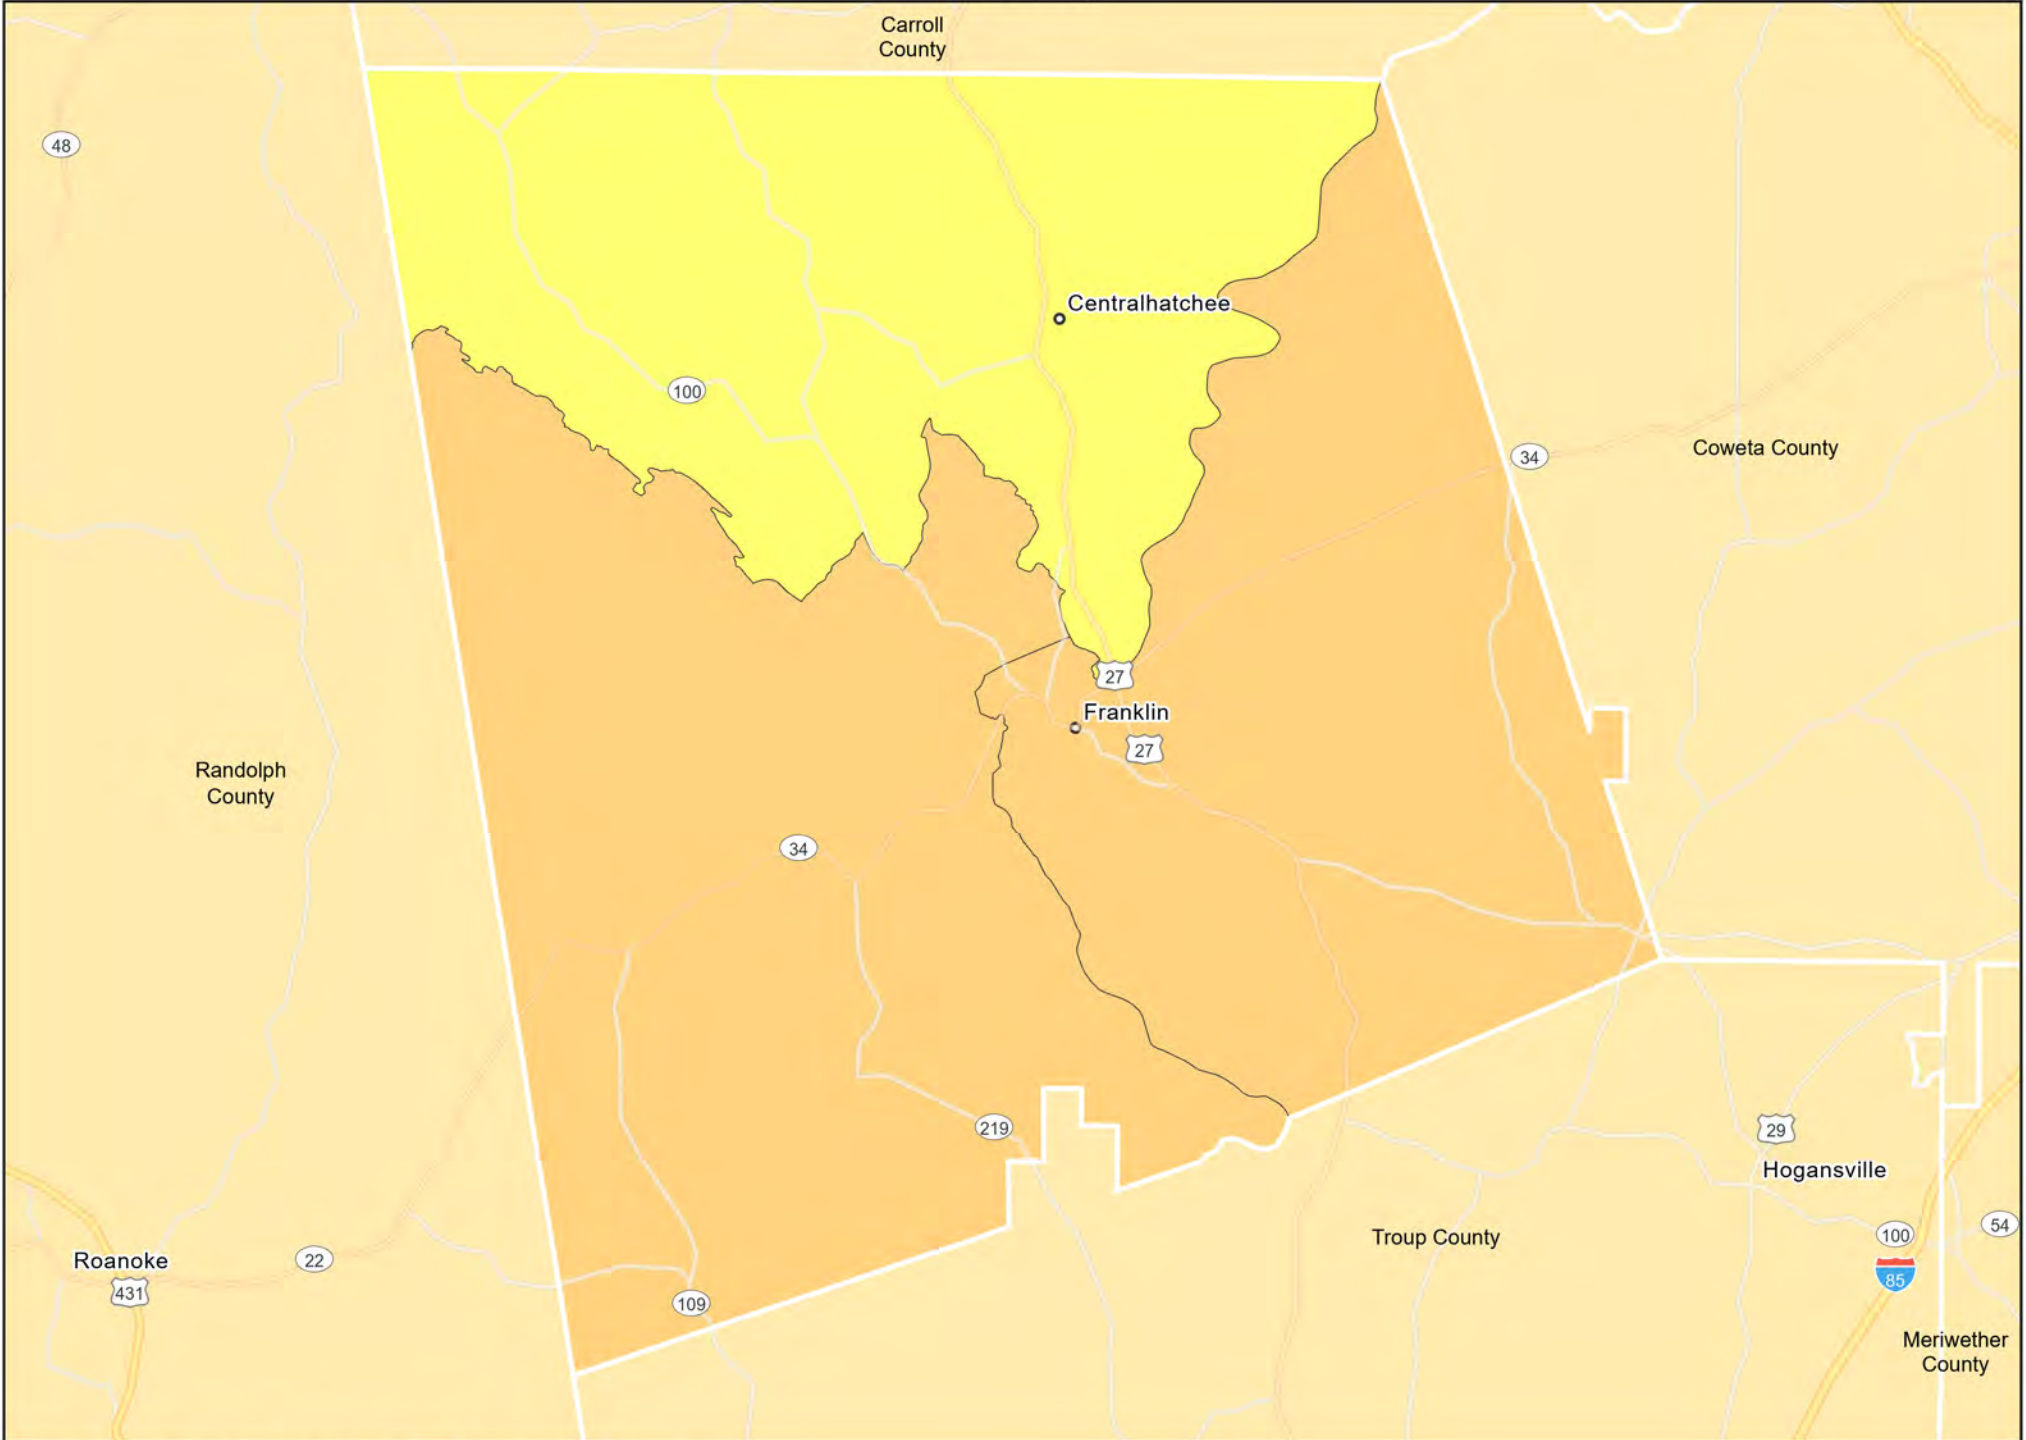

GA03 - Atlanta-Sandy Springs-Roswell
Heard County