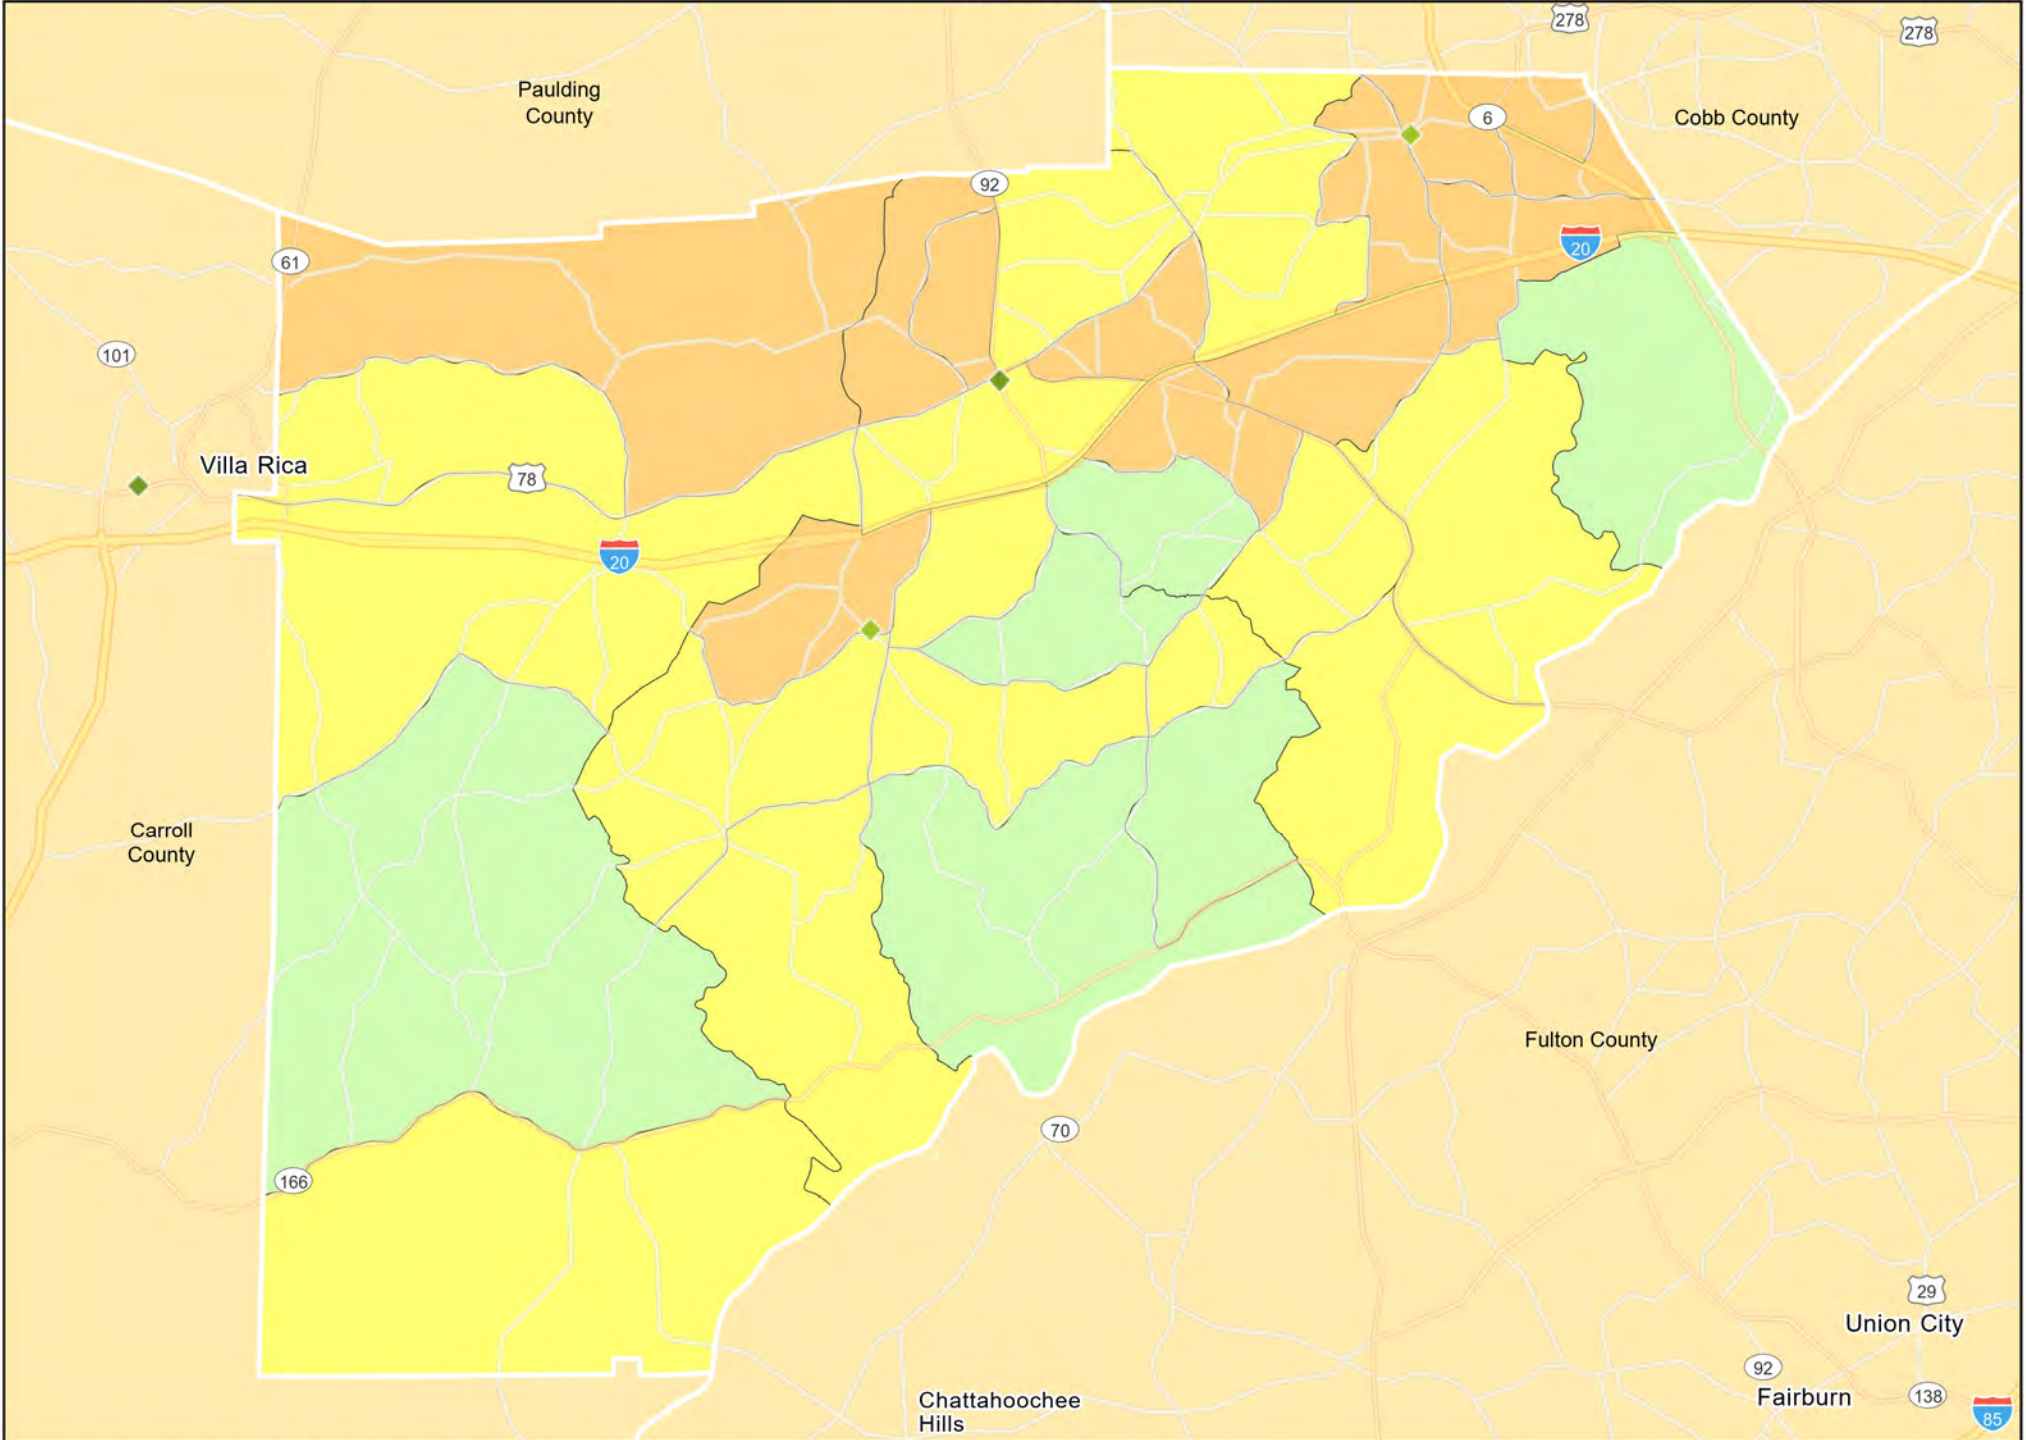

GA03 - Atlanta-Sandy Springs-Roswell
Douglas County

- Branches
- Tract_Inc_Catg
- Moderate
- Upper
- Low
- Middle
- Income Unknown