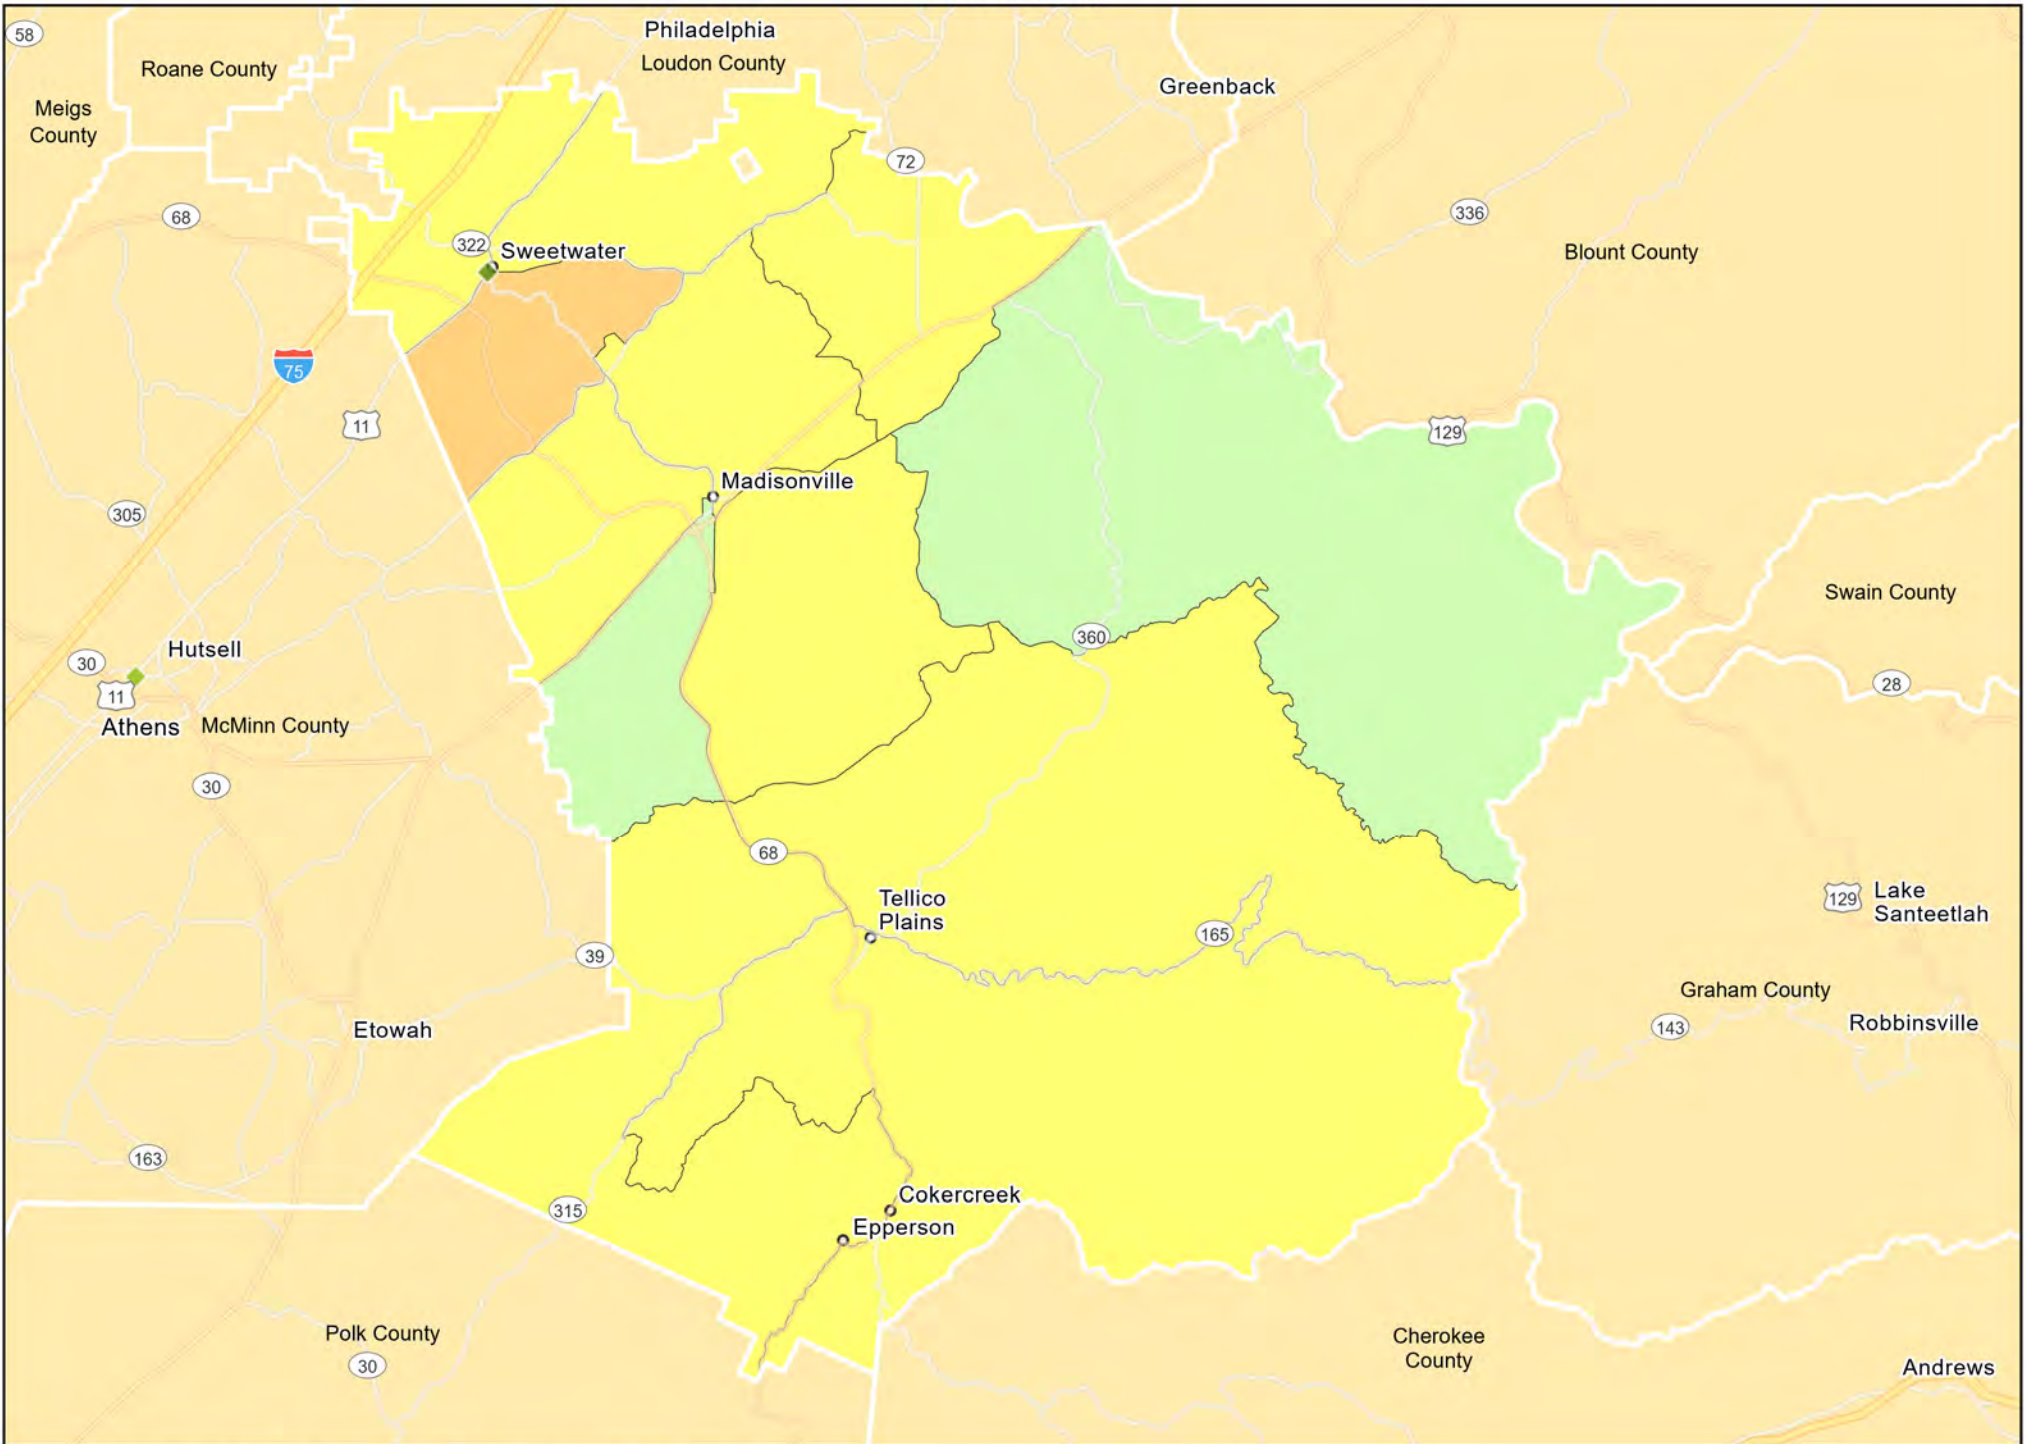

TN11 - Eastern Tennessee
Monroe County