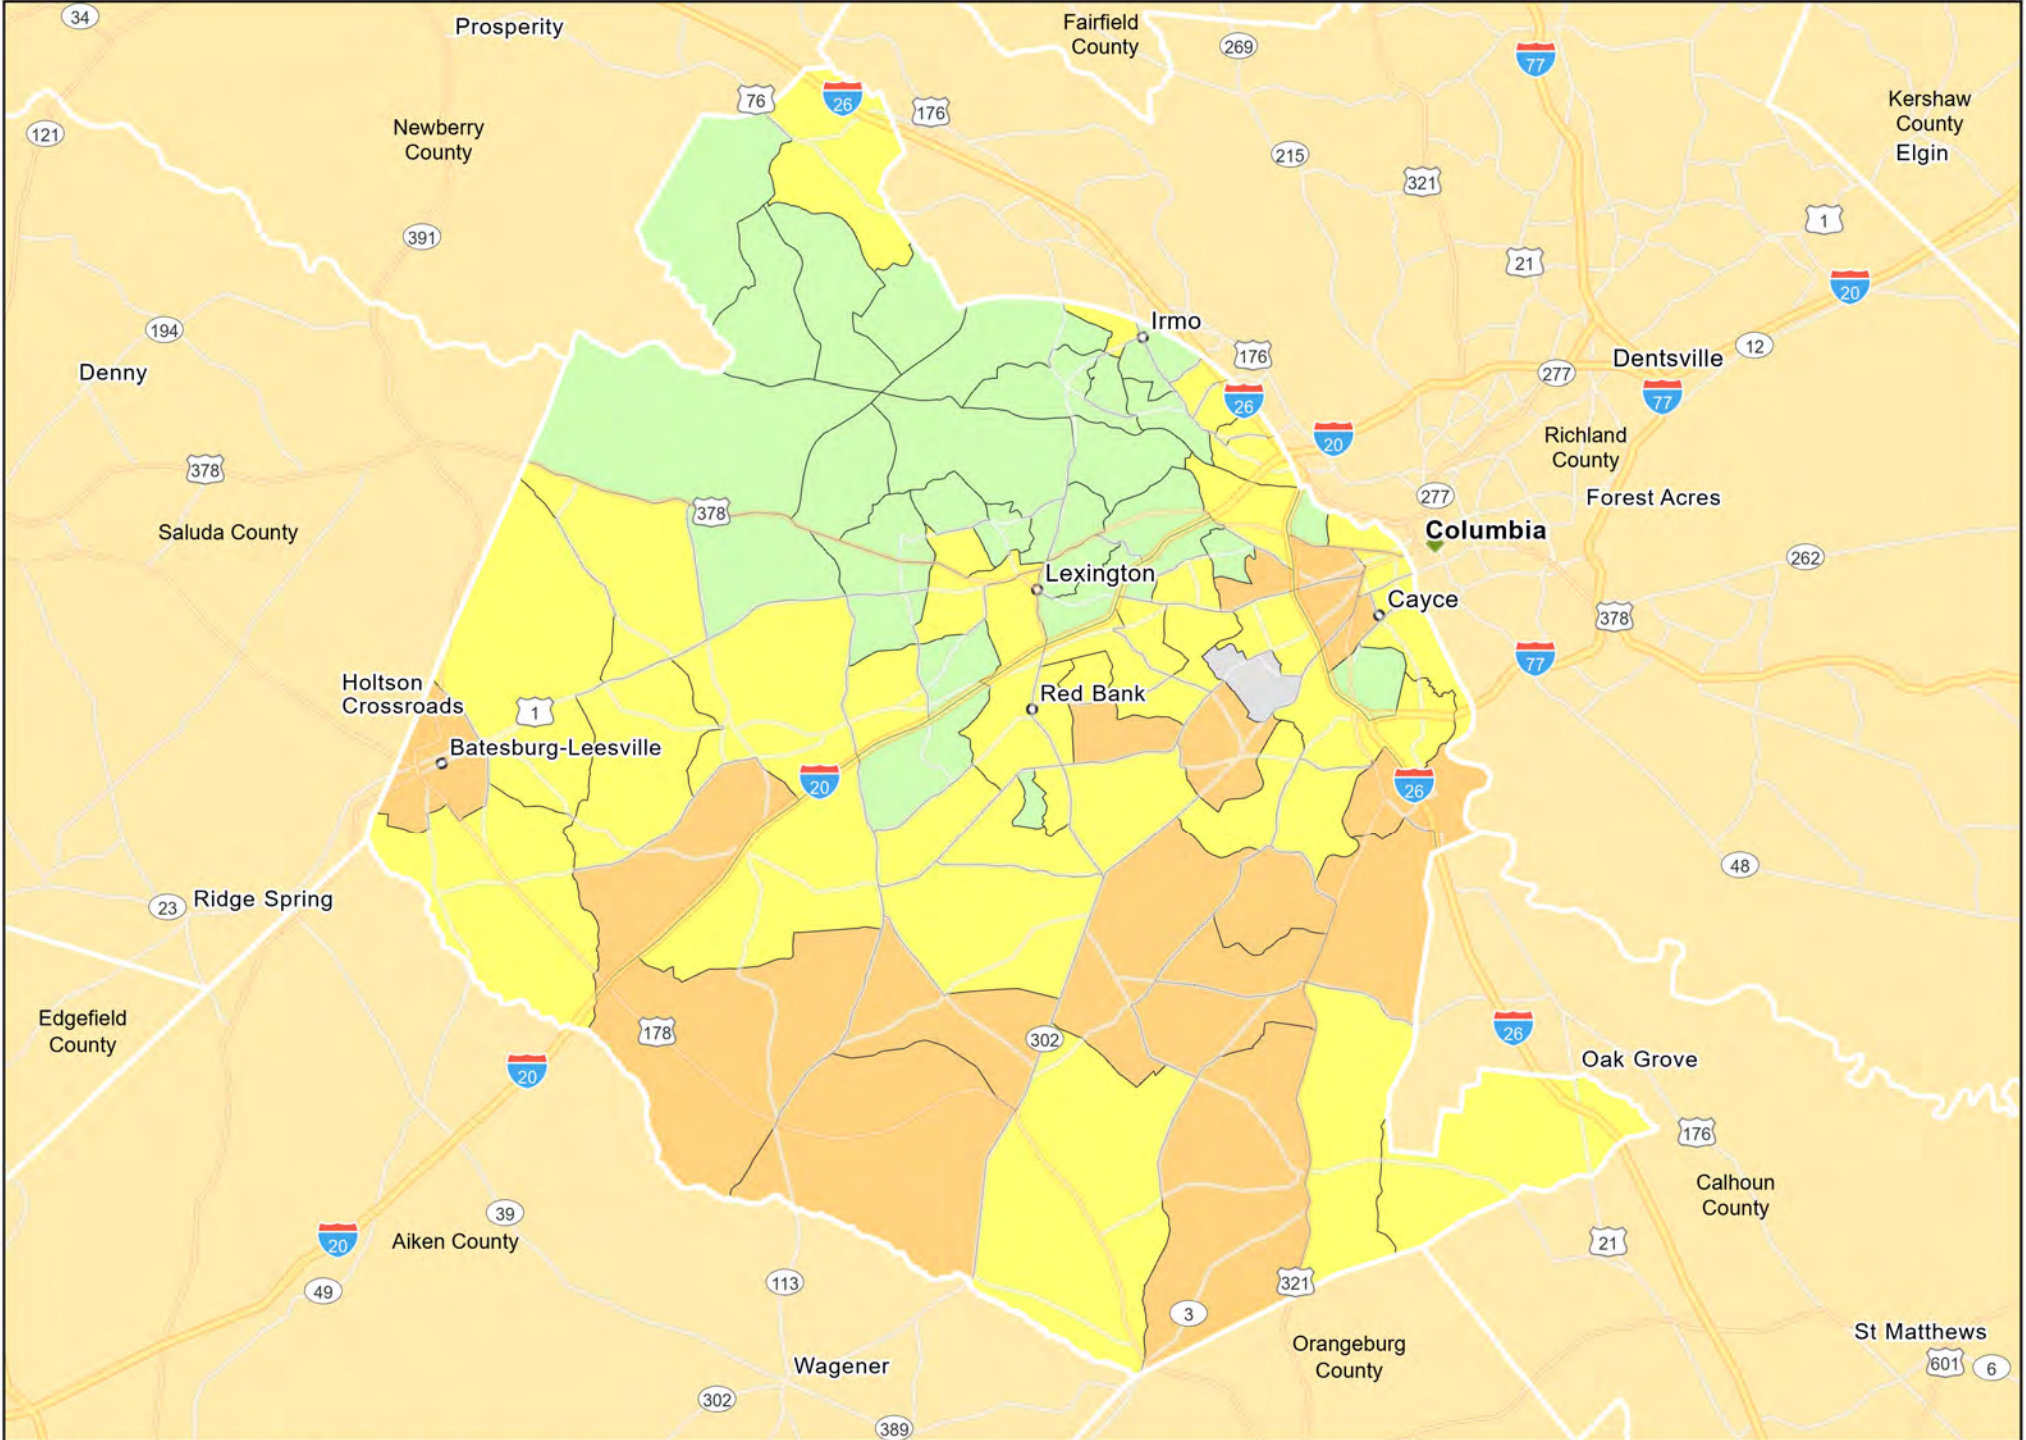

SC02 - Columbia
Lexington County