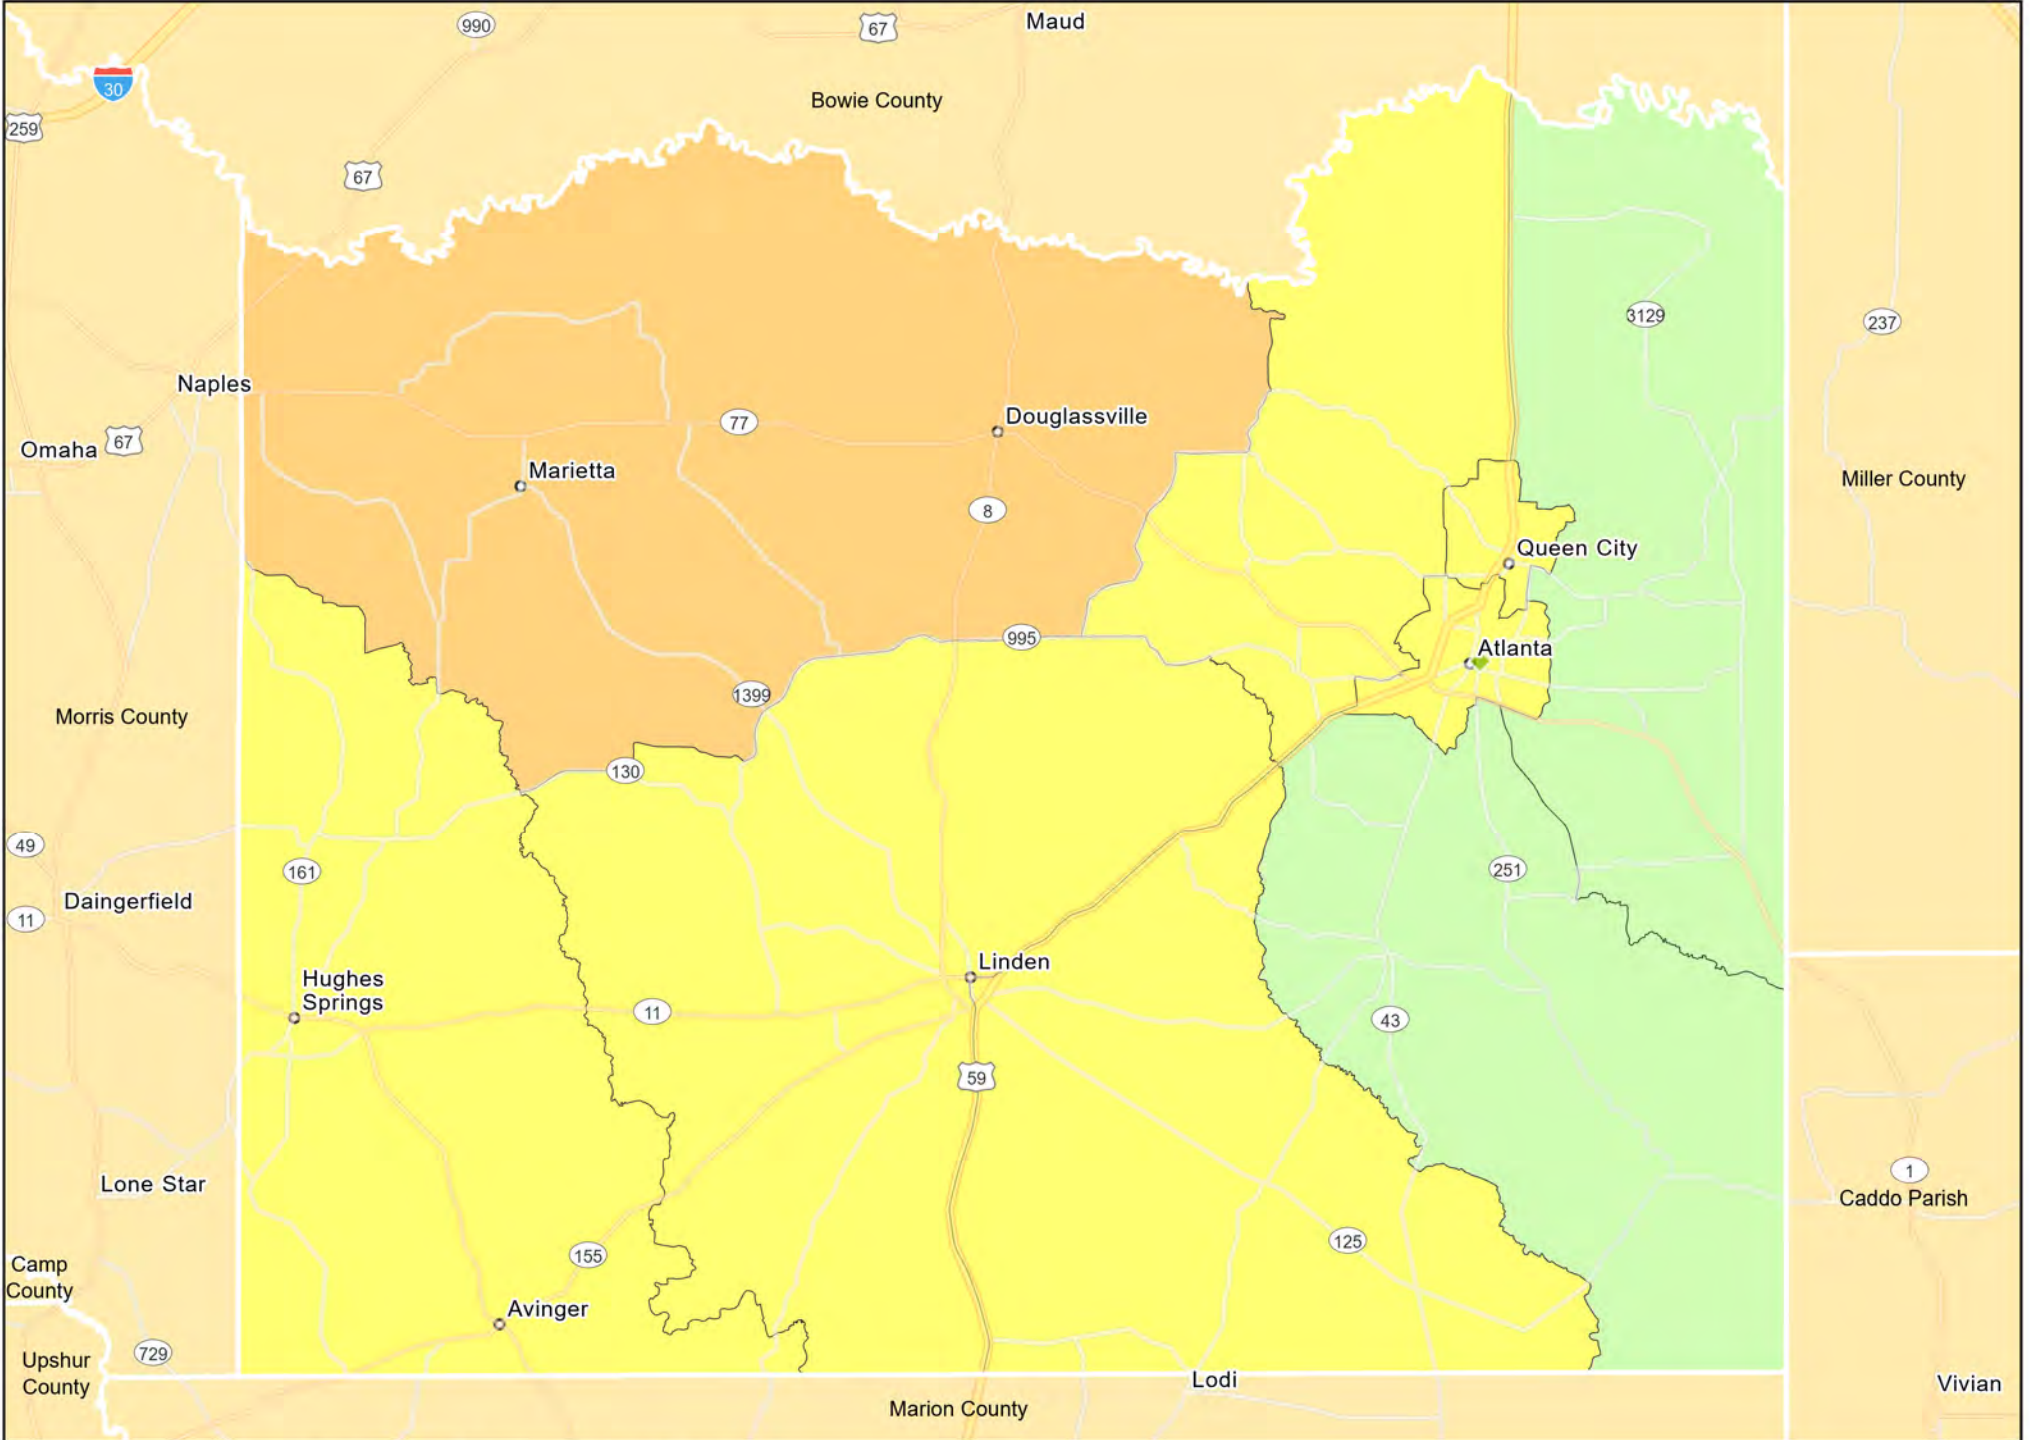

TX08 - Cass
Cass County