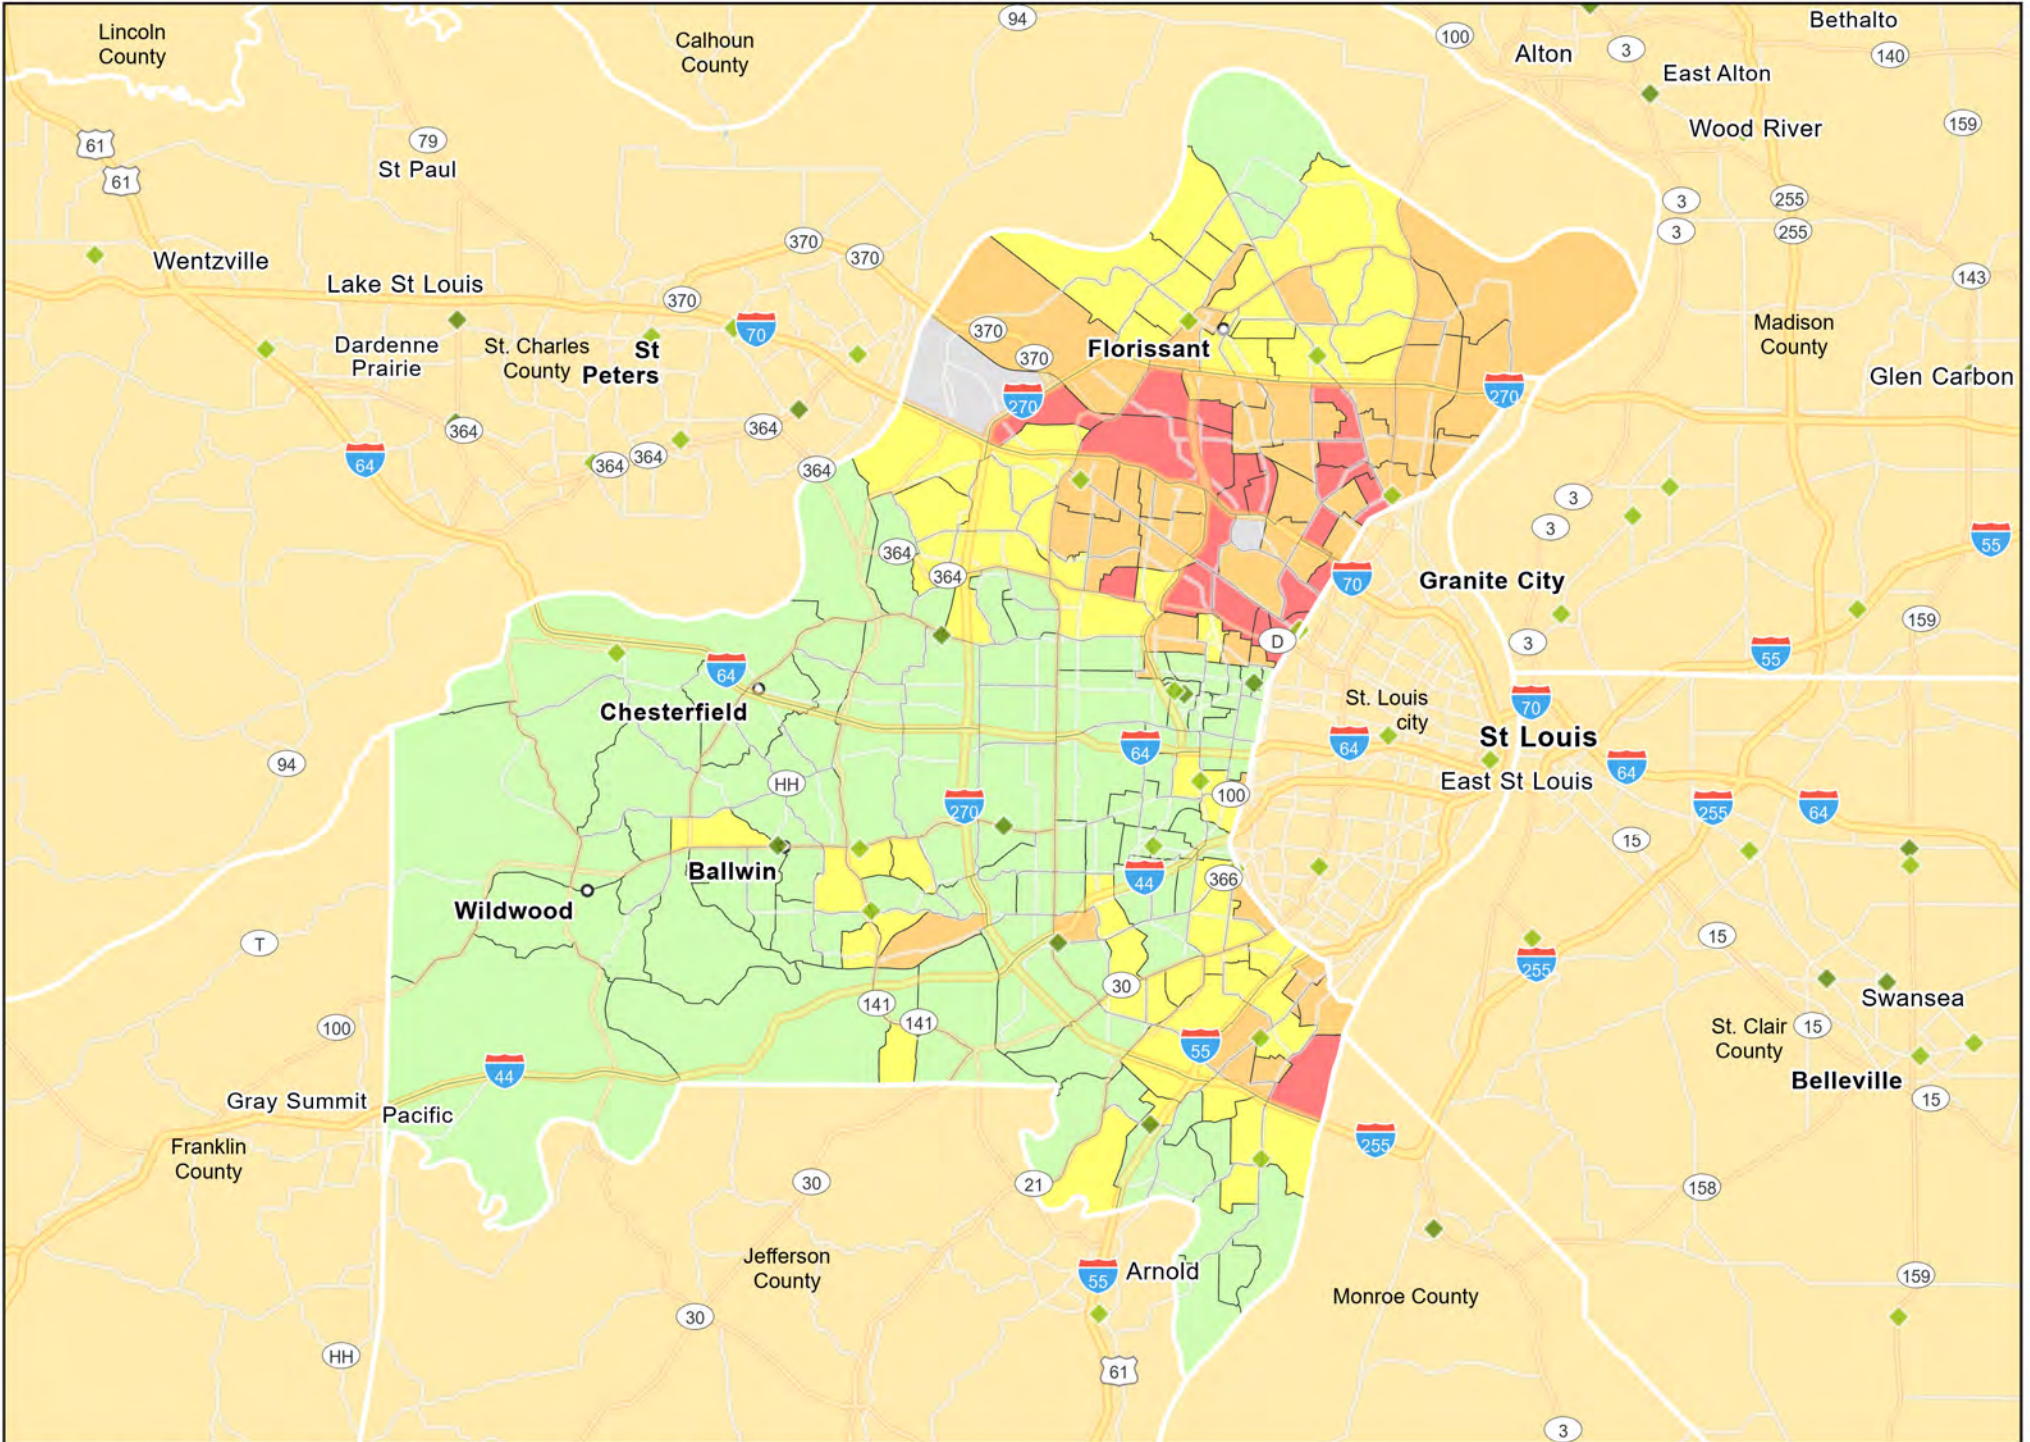

MO04 - St. Louis (MO-IL)

St. Louis County

- Branches
- Tract_Inc_Catg
- Low
- Middle
- Moderate
- Upper
- Income Unknown