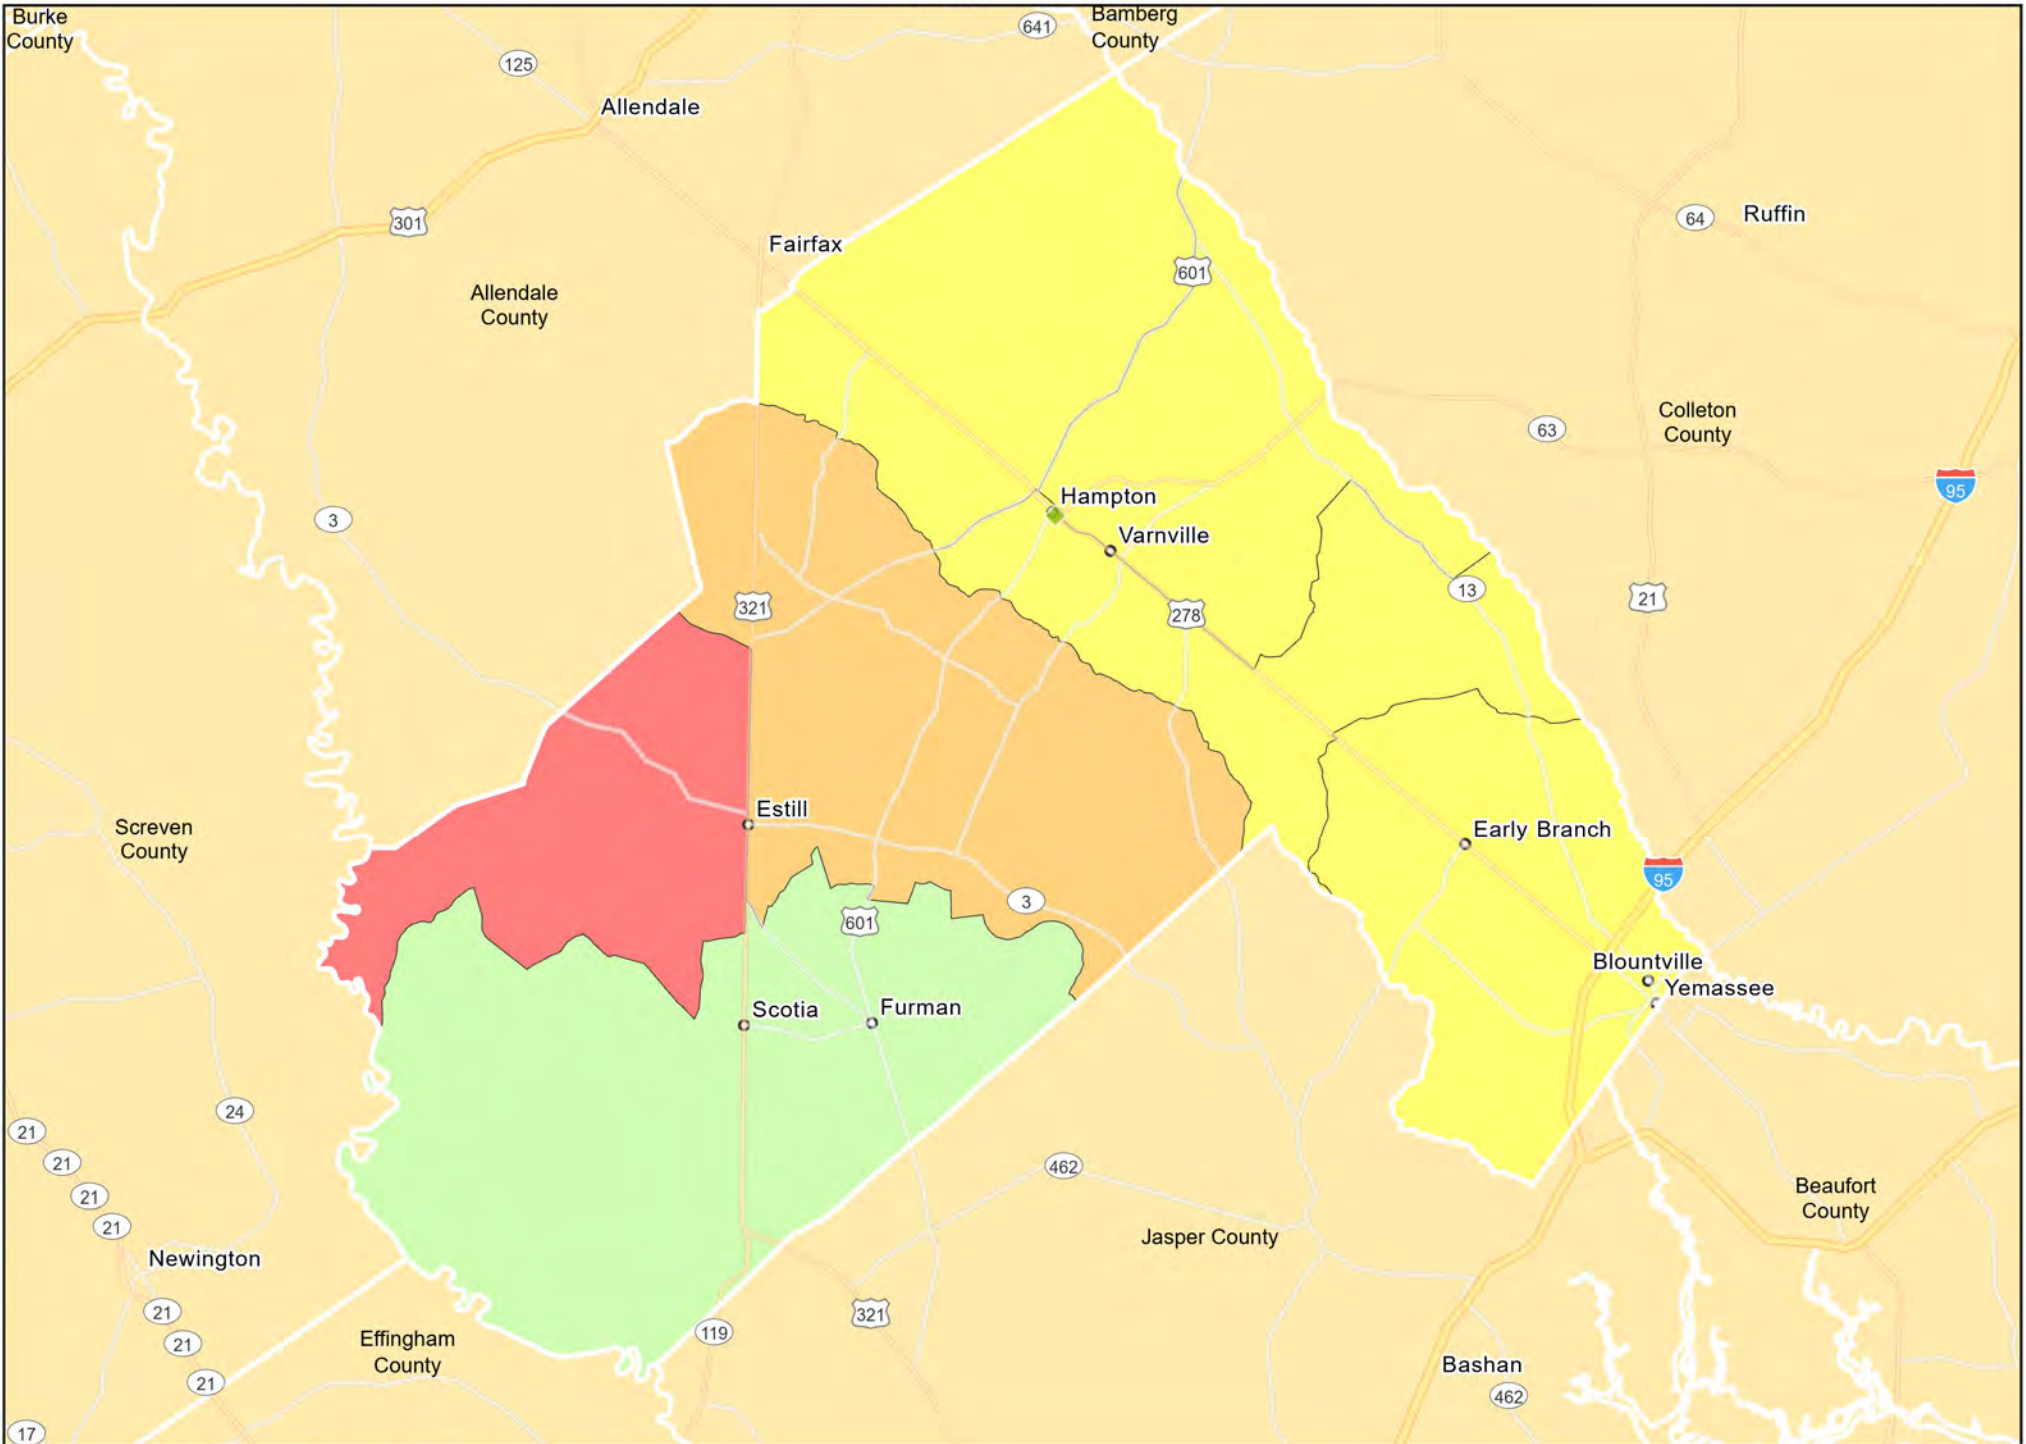

SC07 - Hampton County
Hampton County