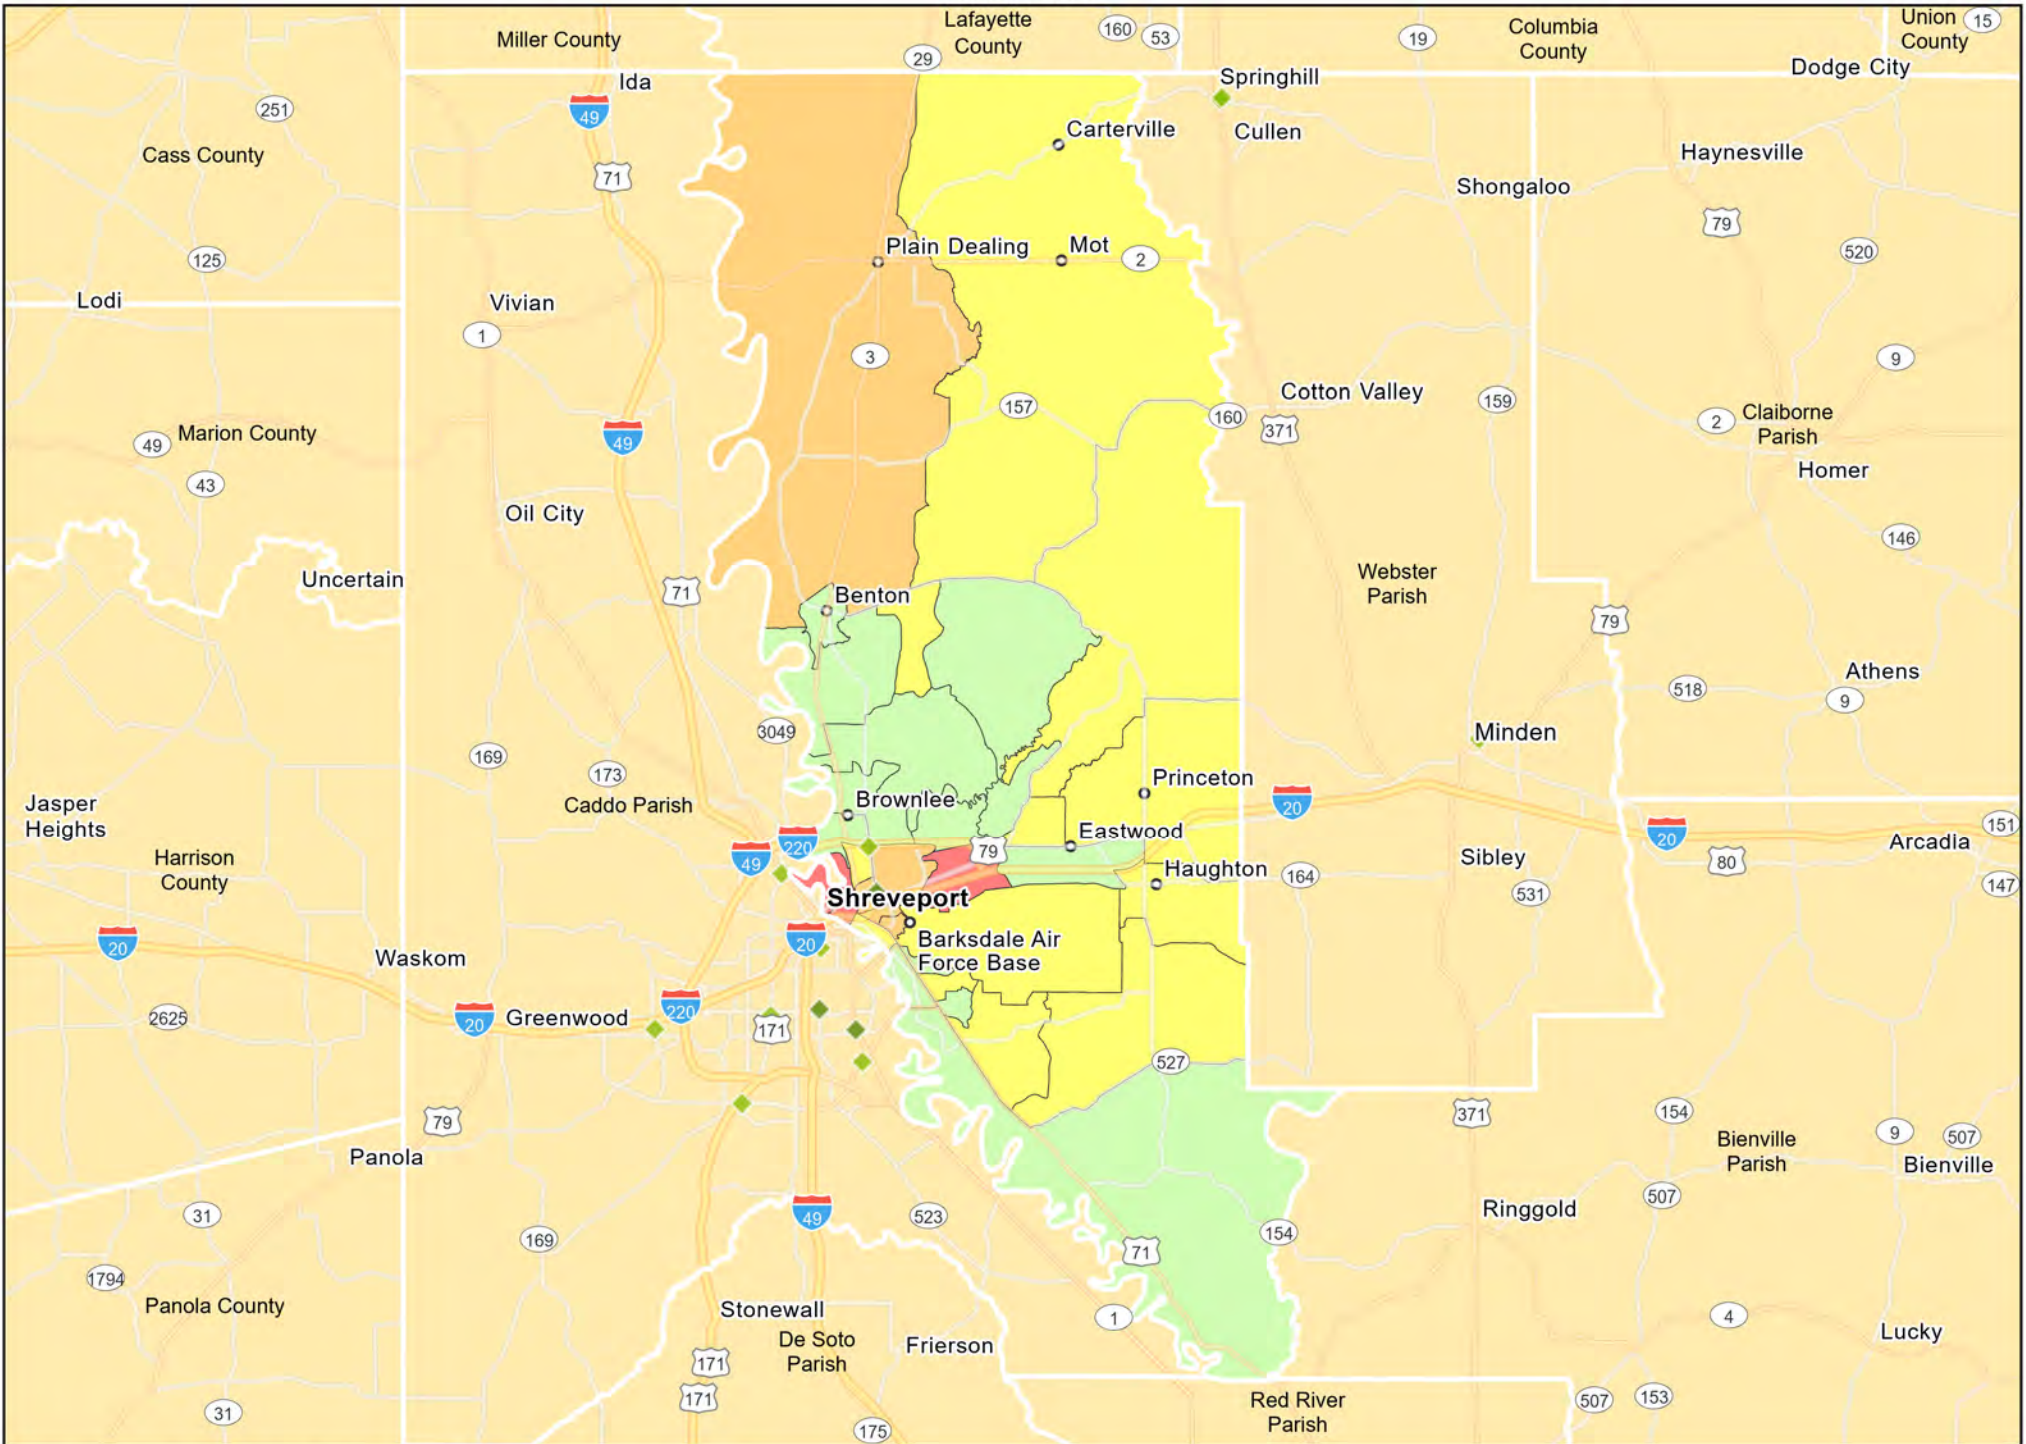

LA06 - New Orleans
St. Bernard Parish

LA06 - New Orleans
St. Charles Parish

LA06 - New Orleans
St. James Parish

LA06 - New Orleans
St. John the Baptist Parish

LA07 - Shreveport-Bossier City

Bossier Parish

LA07 - Shreveport-Bossier City
Caddo Parish