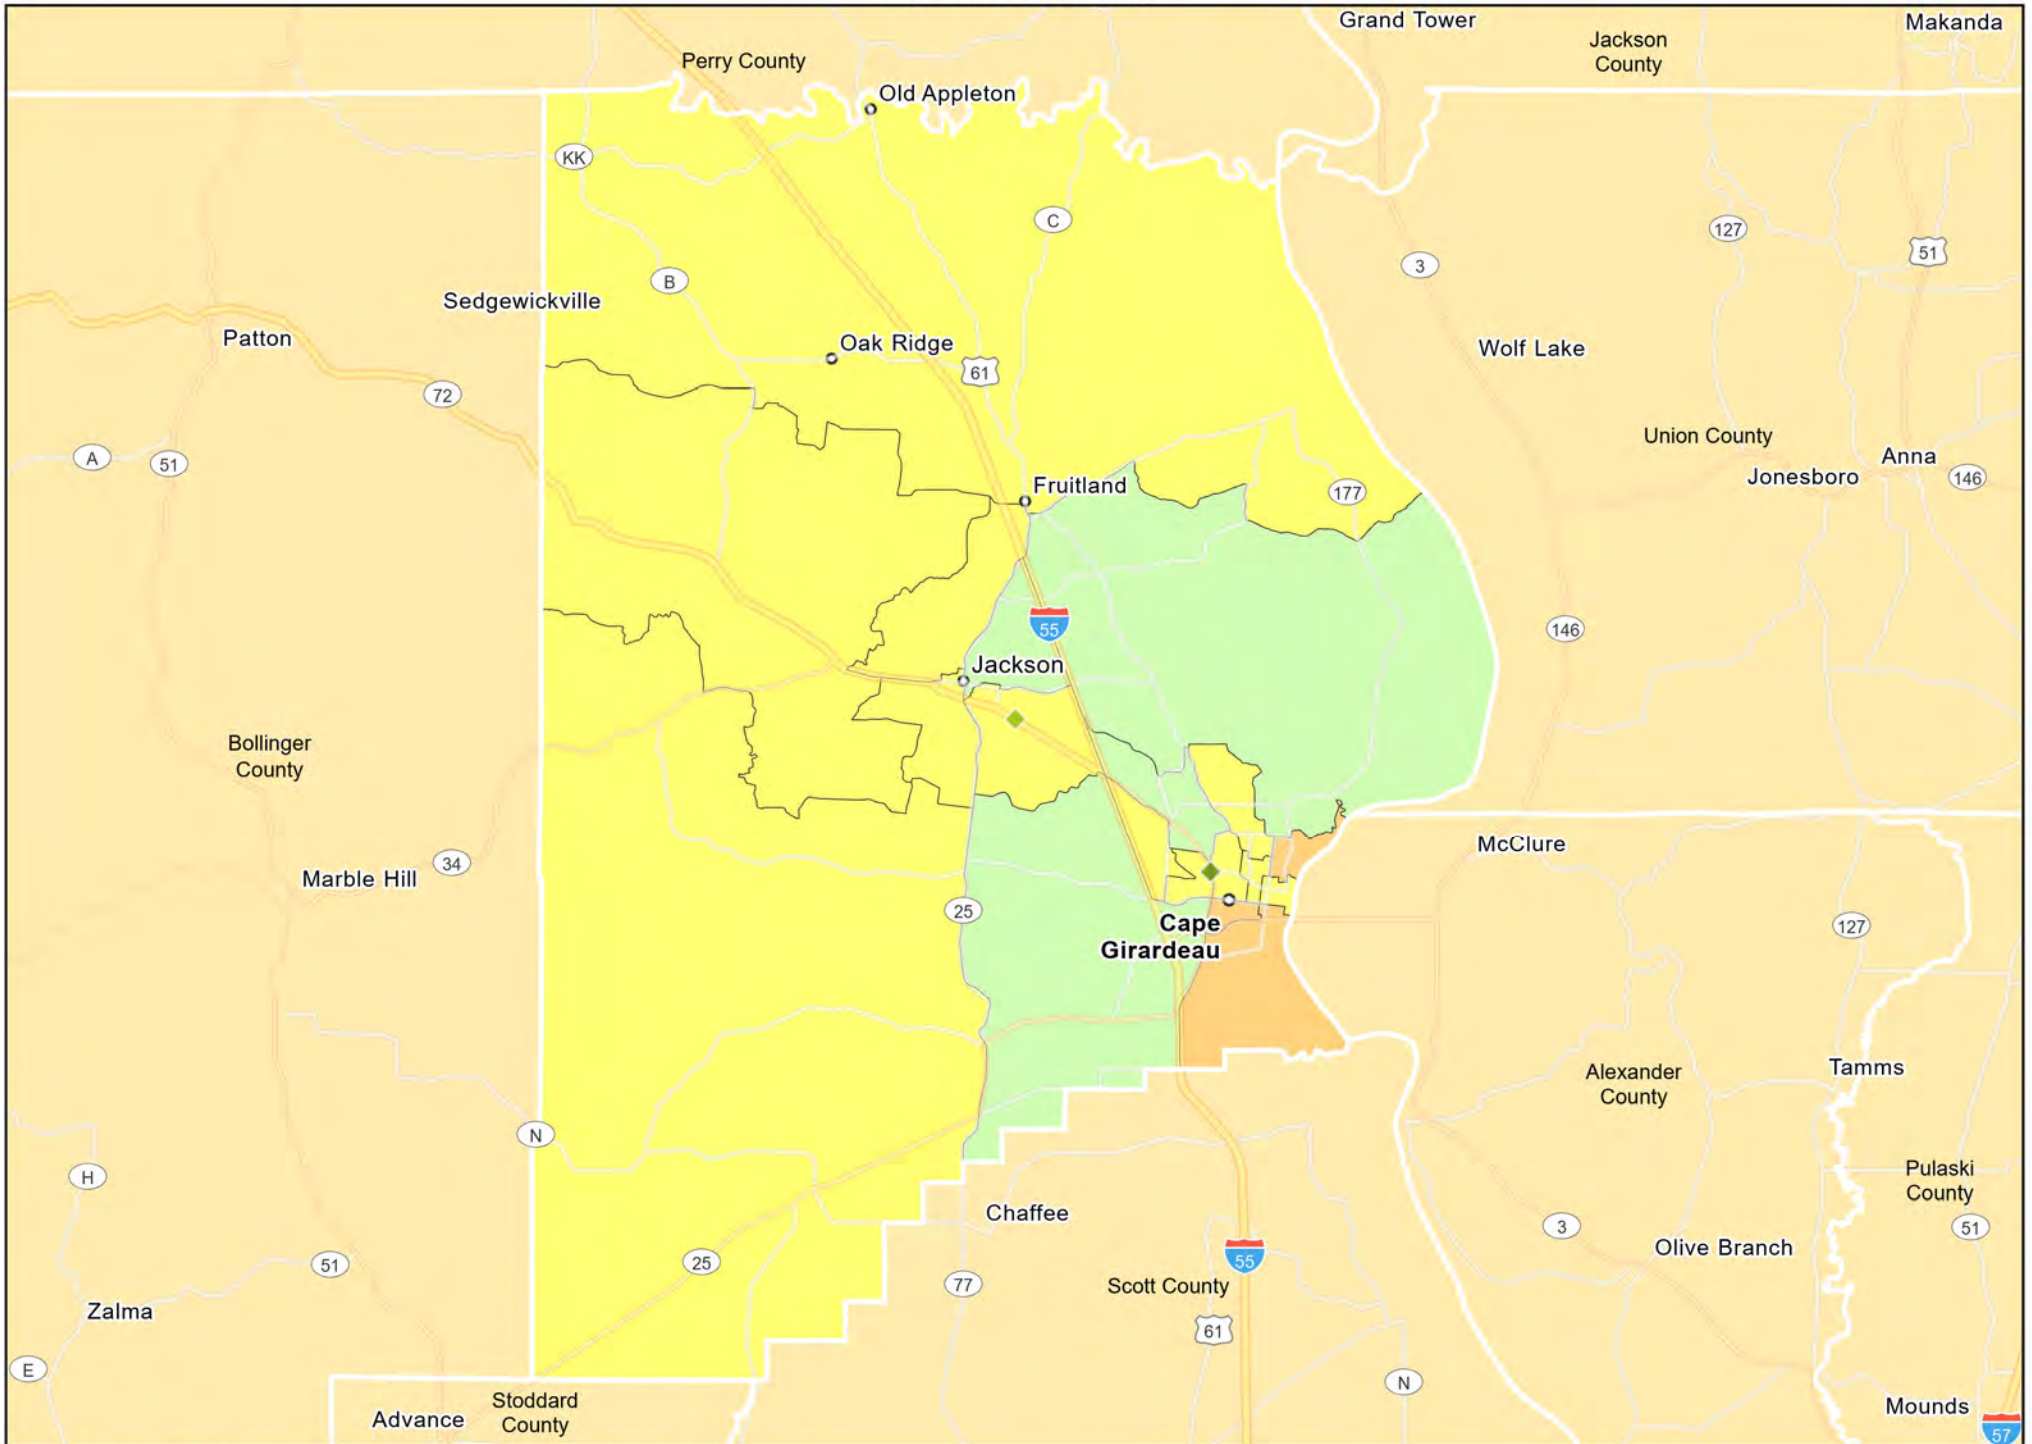

MO01 - Cape Girardeau-Jackson (MO-IL)
Cape Girardeau County