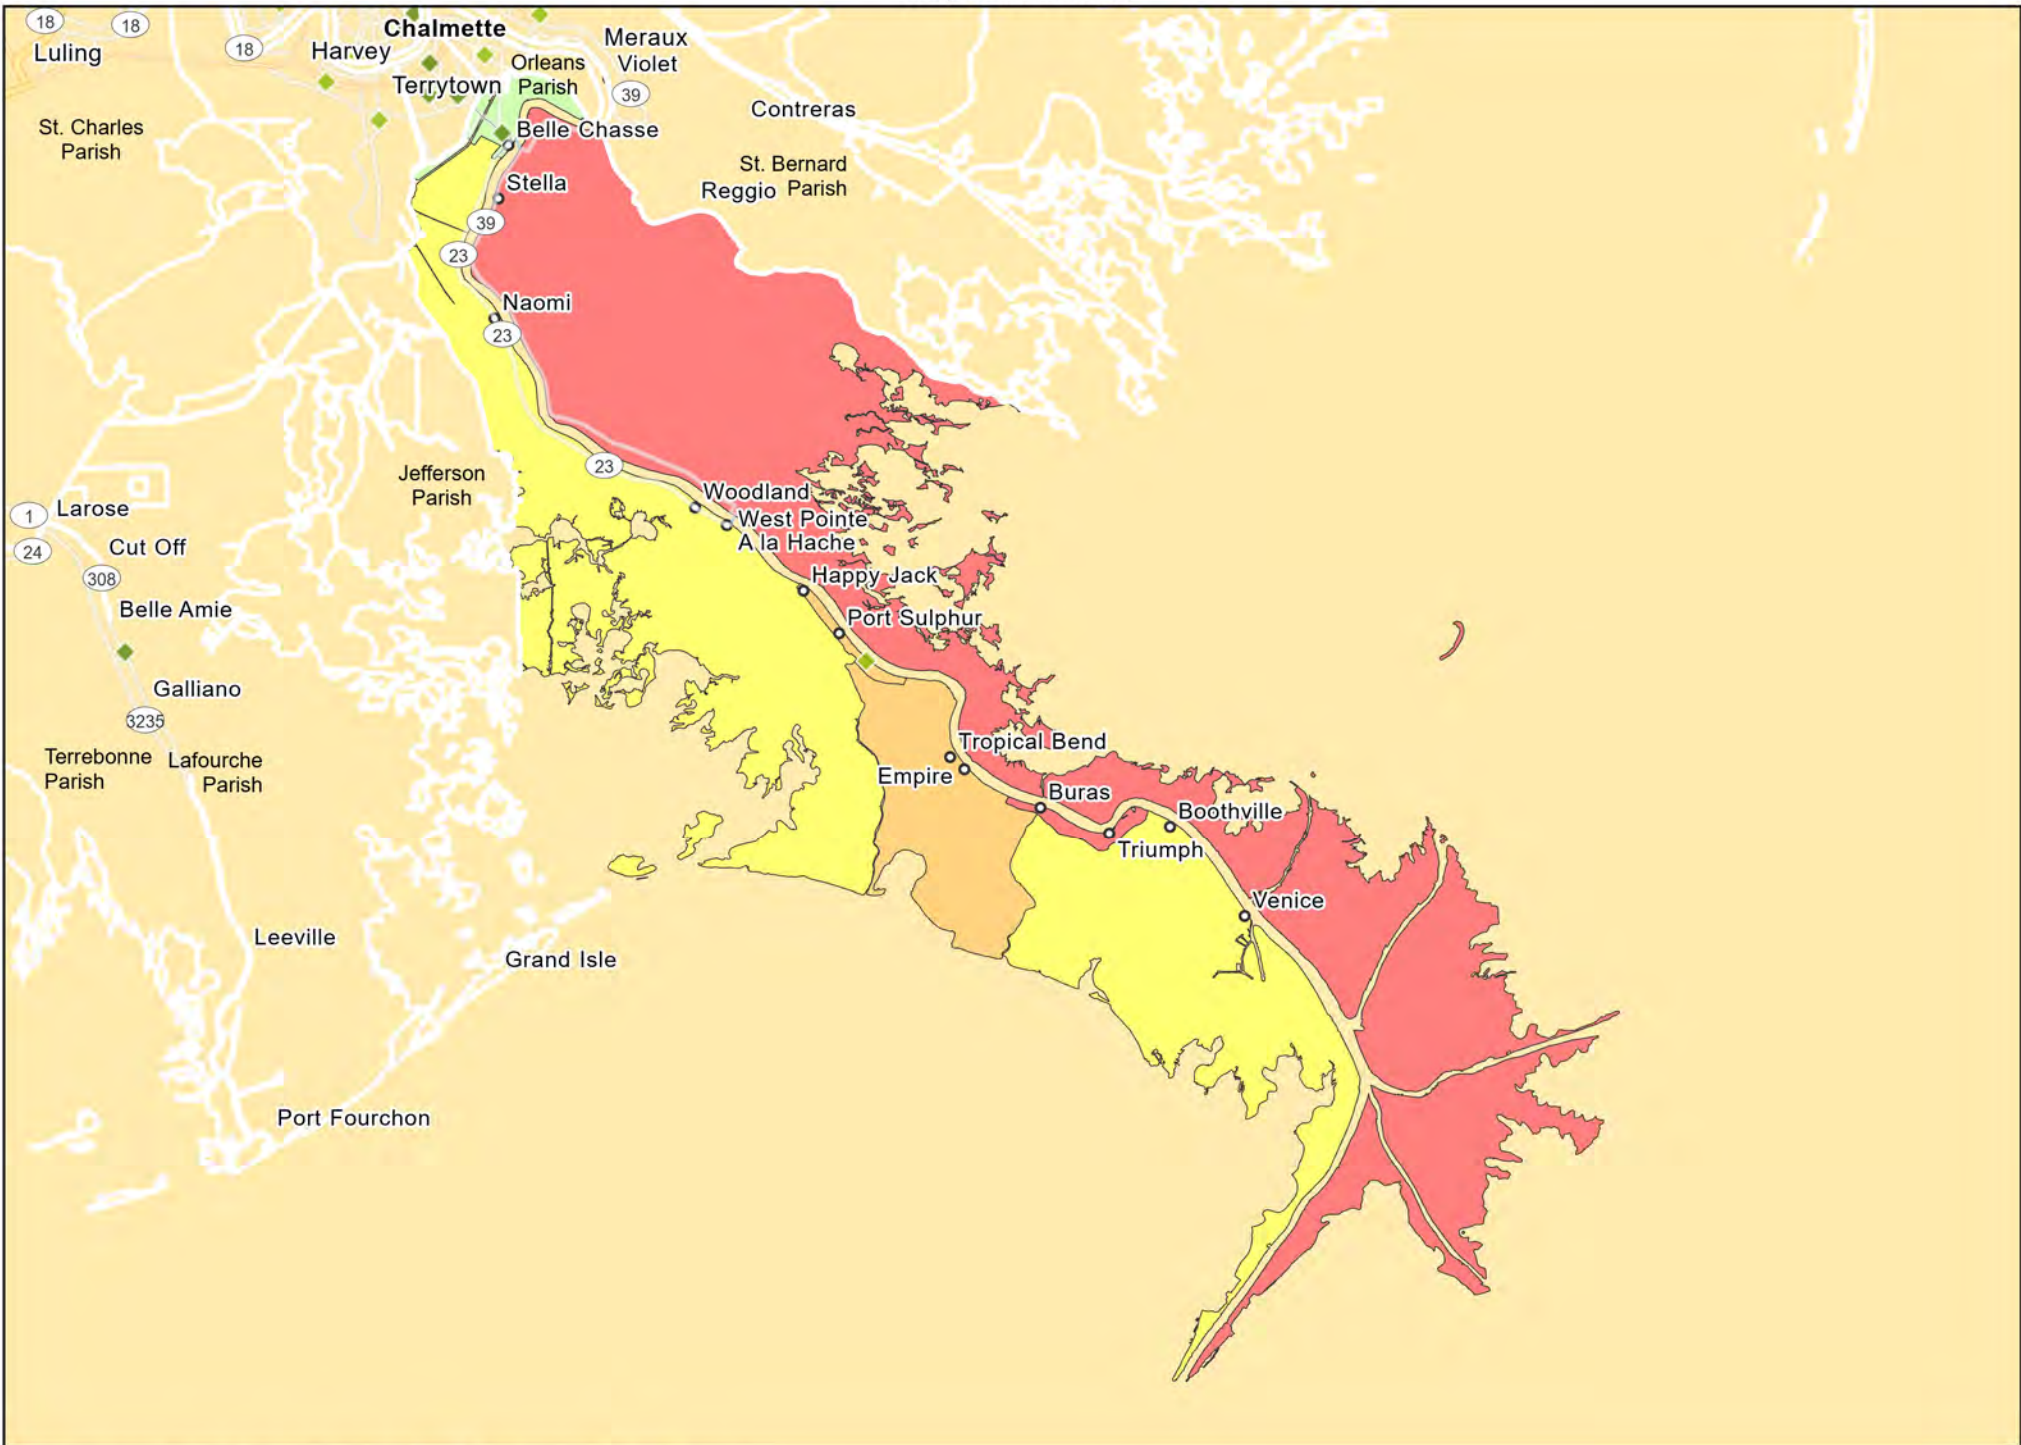

LA05 - Monroe
Ouachita Parish

LA06 - New Orleans
Jefferson Parish

LA06 - New Orleans
Orleans Parish

- Branches
- Tract_Inc_Catg
- Low
- Moderate
- Middle
- Upper
- Income Unknown

LA06 - New Orleans
Plaquemines Parish