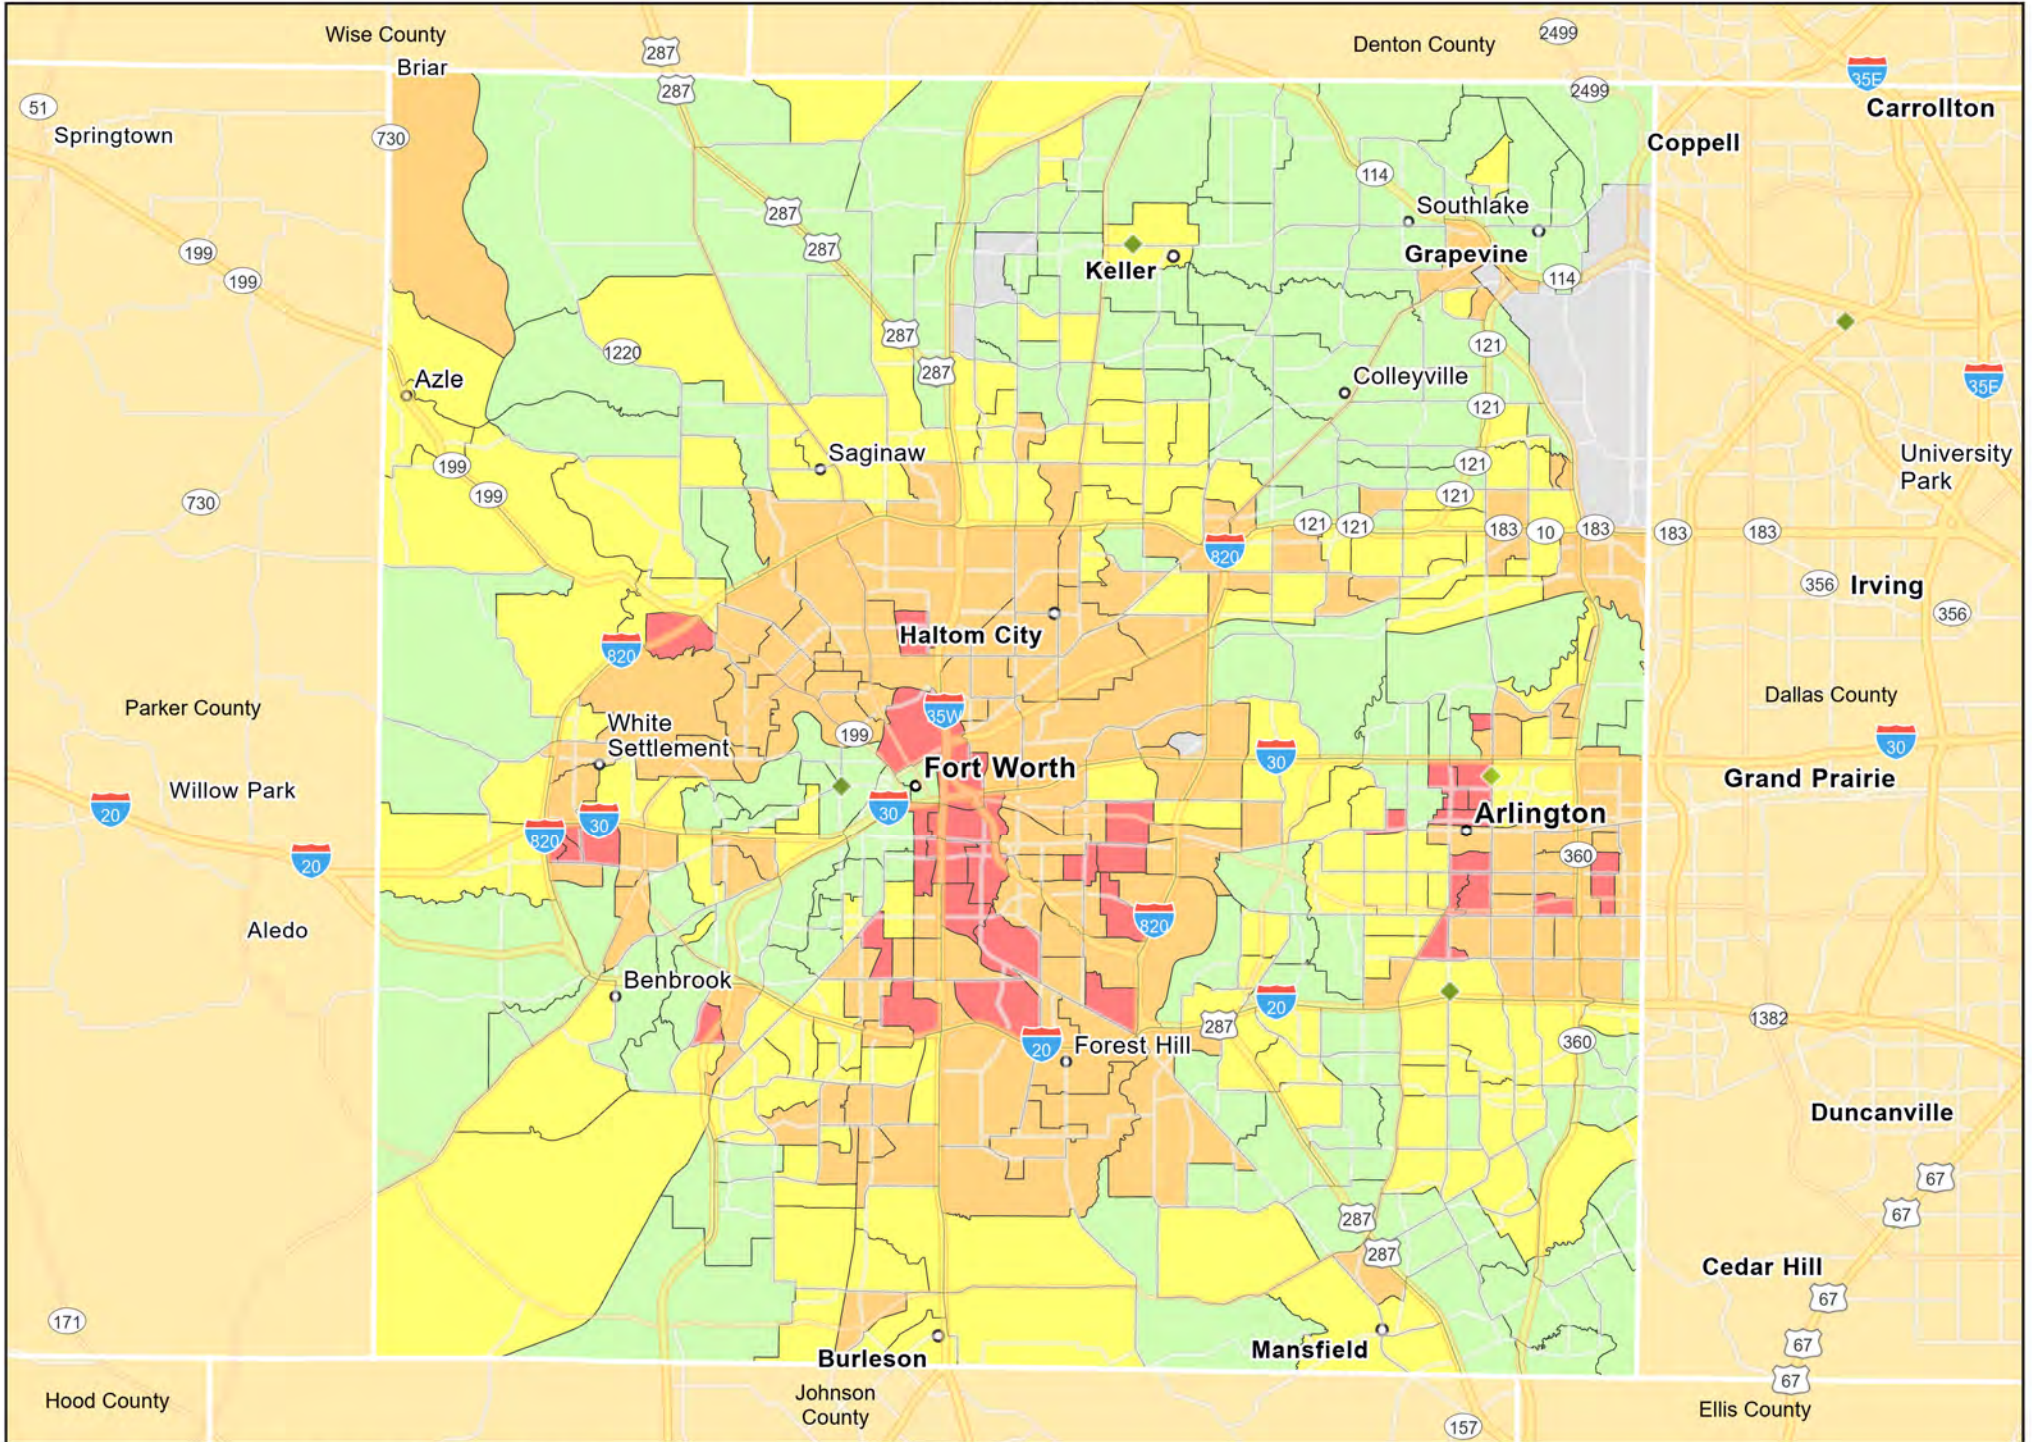

TX03 - Fort Worth-Arlington
Tarrant County

- Branches
- Tract_Inc_Catg
- Moderate
- Upper
- Low
- Middle
- Income Unknown