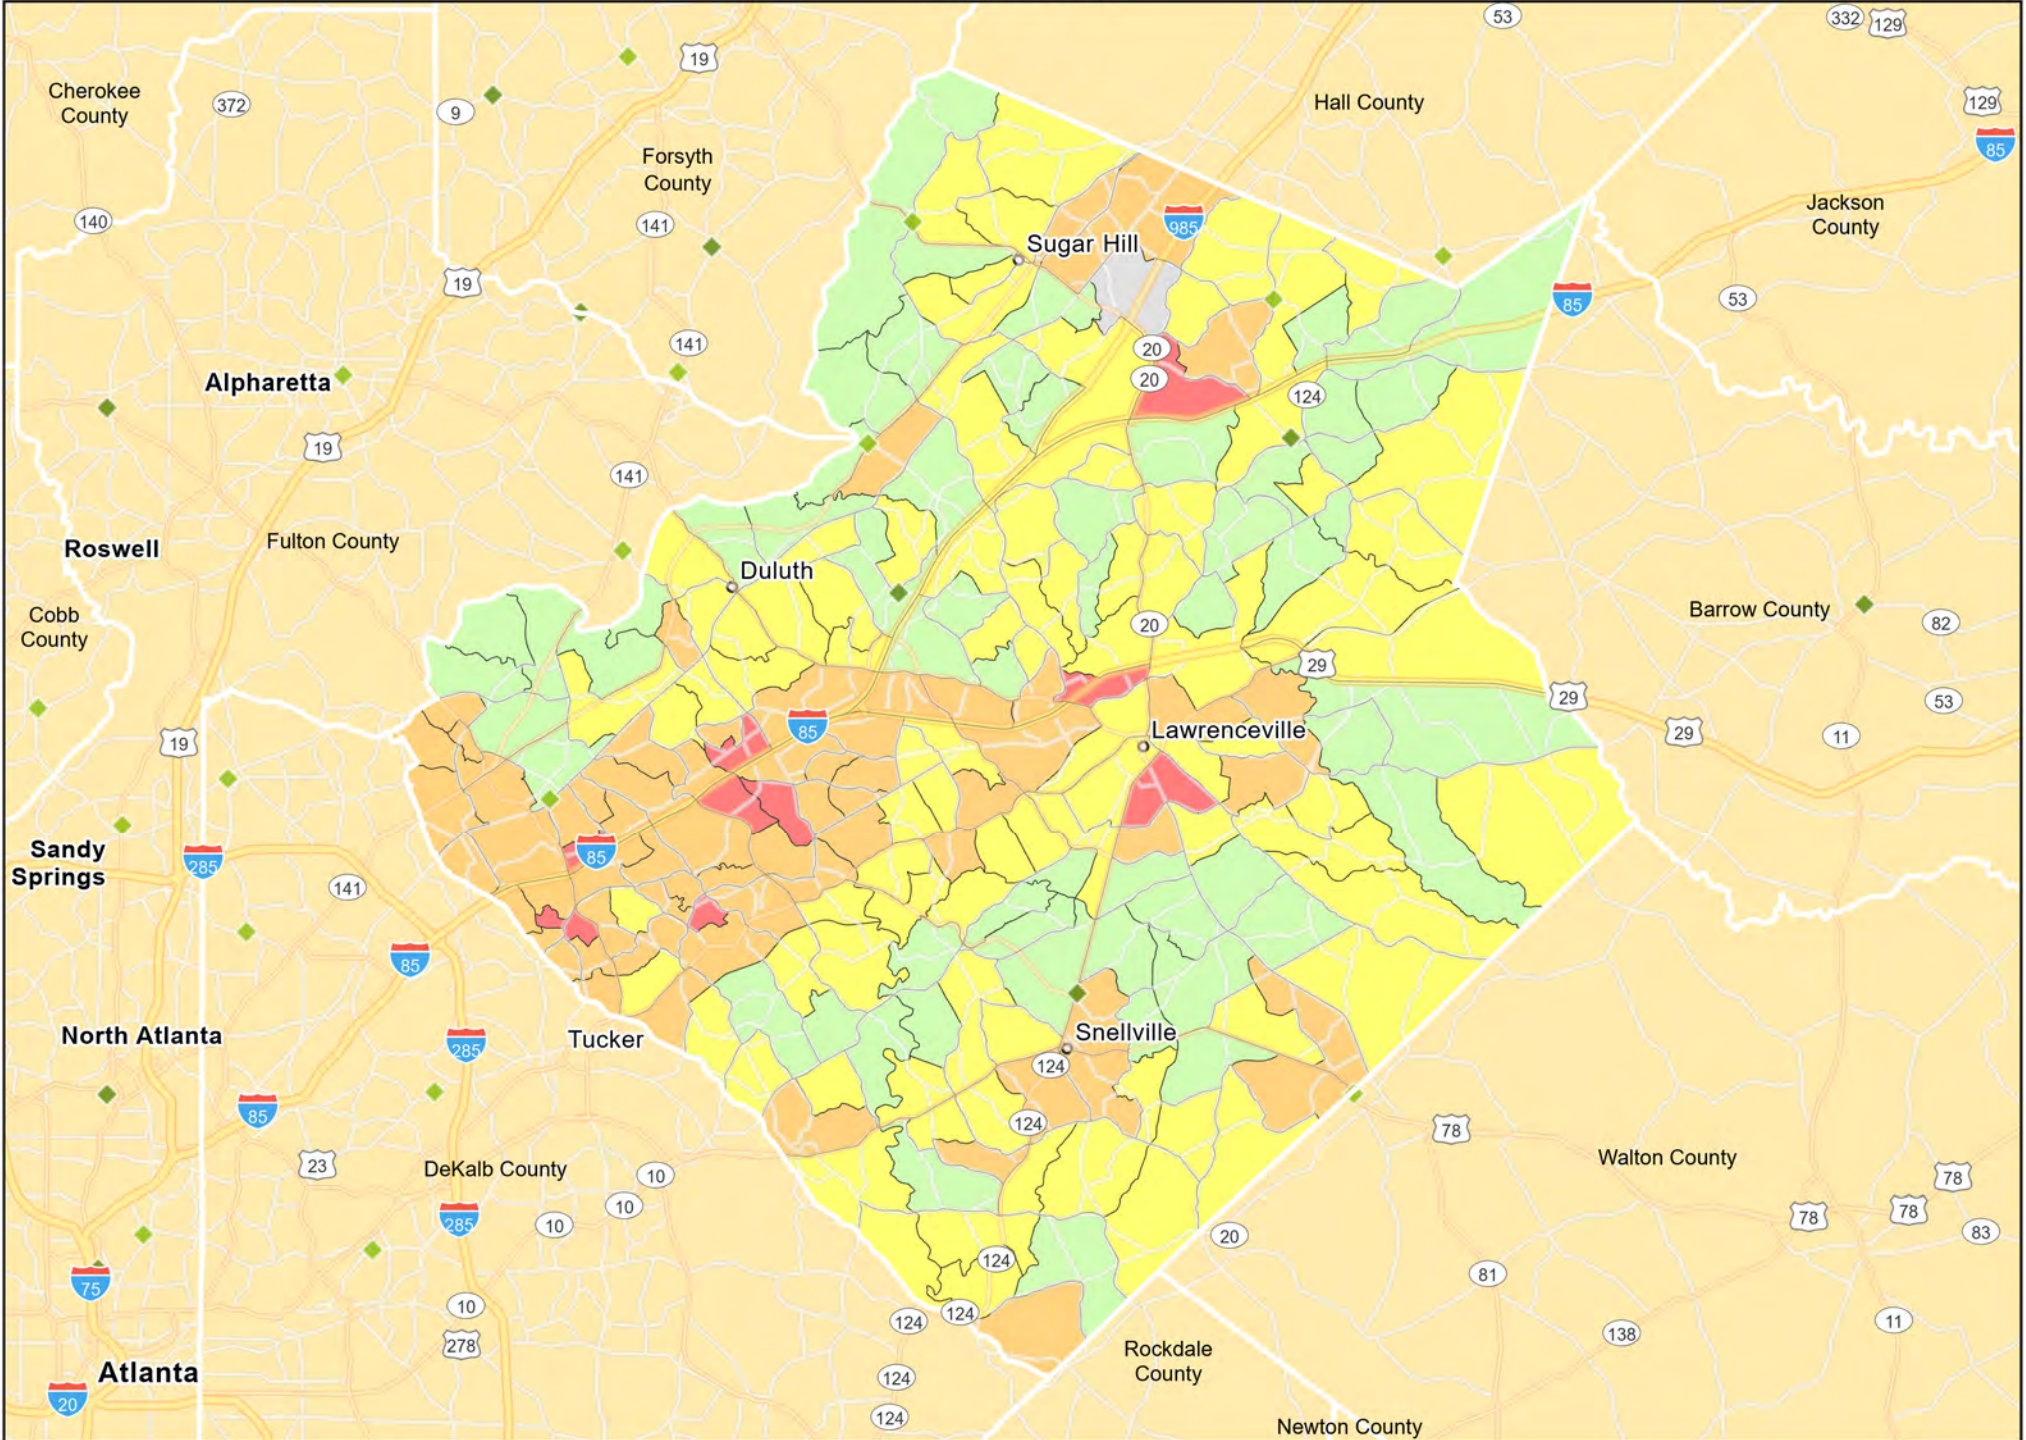

GA03 - Atlanta-Sandy Springs-Roswell
Gwinnett County

- Branches
- Tract_Inc_Catg
  - Low
  - Moderate
  - Middle
  - Upper
  - Income Unknown