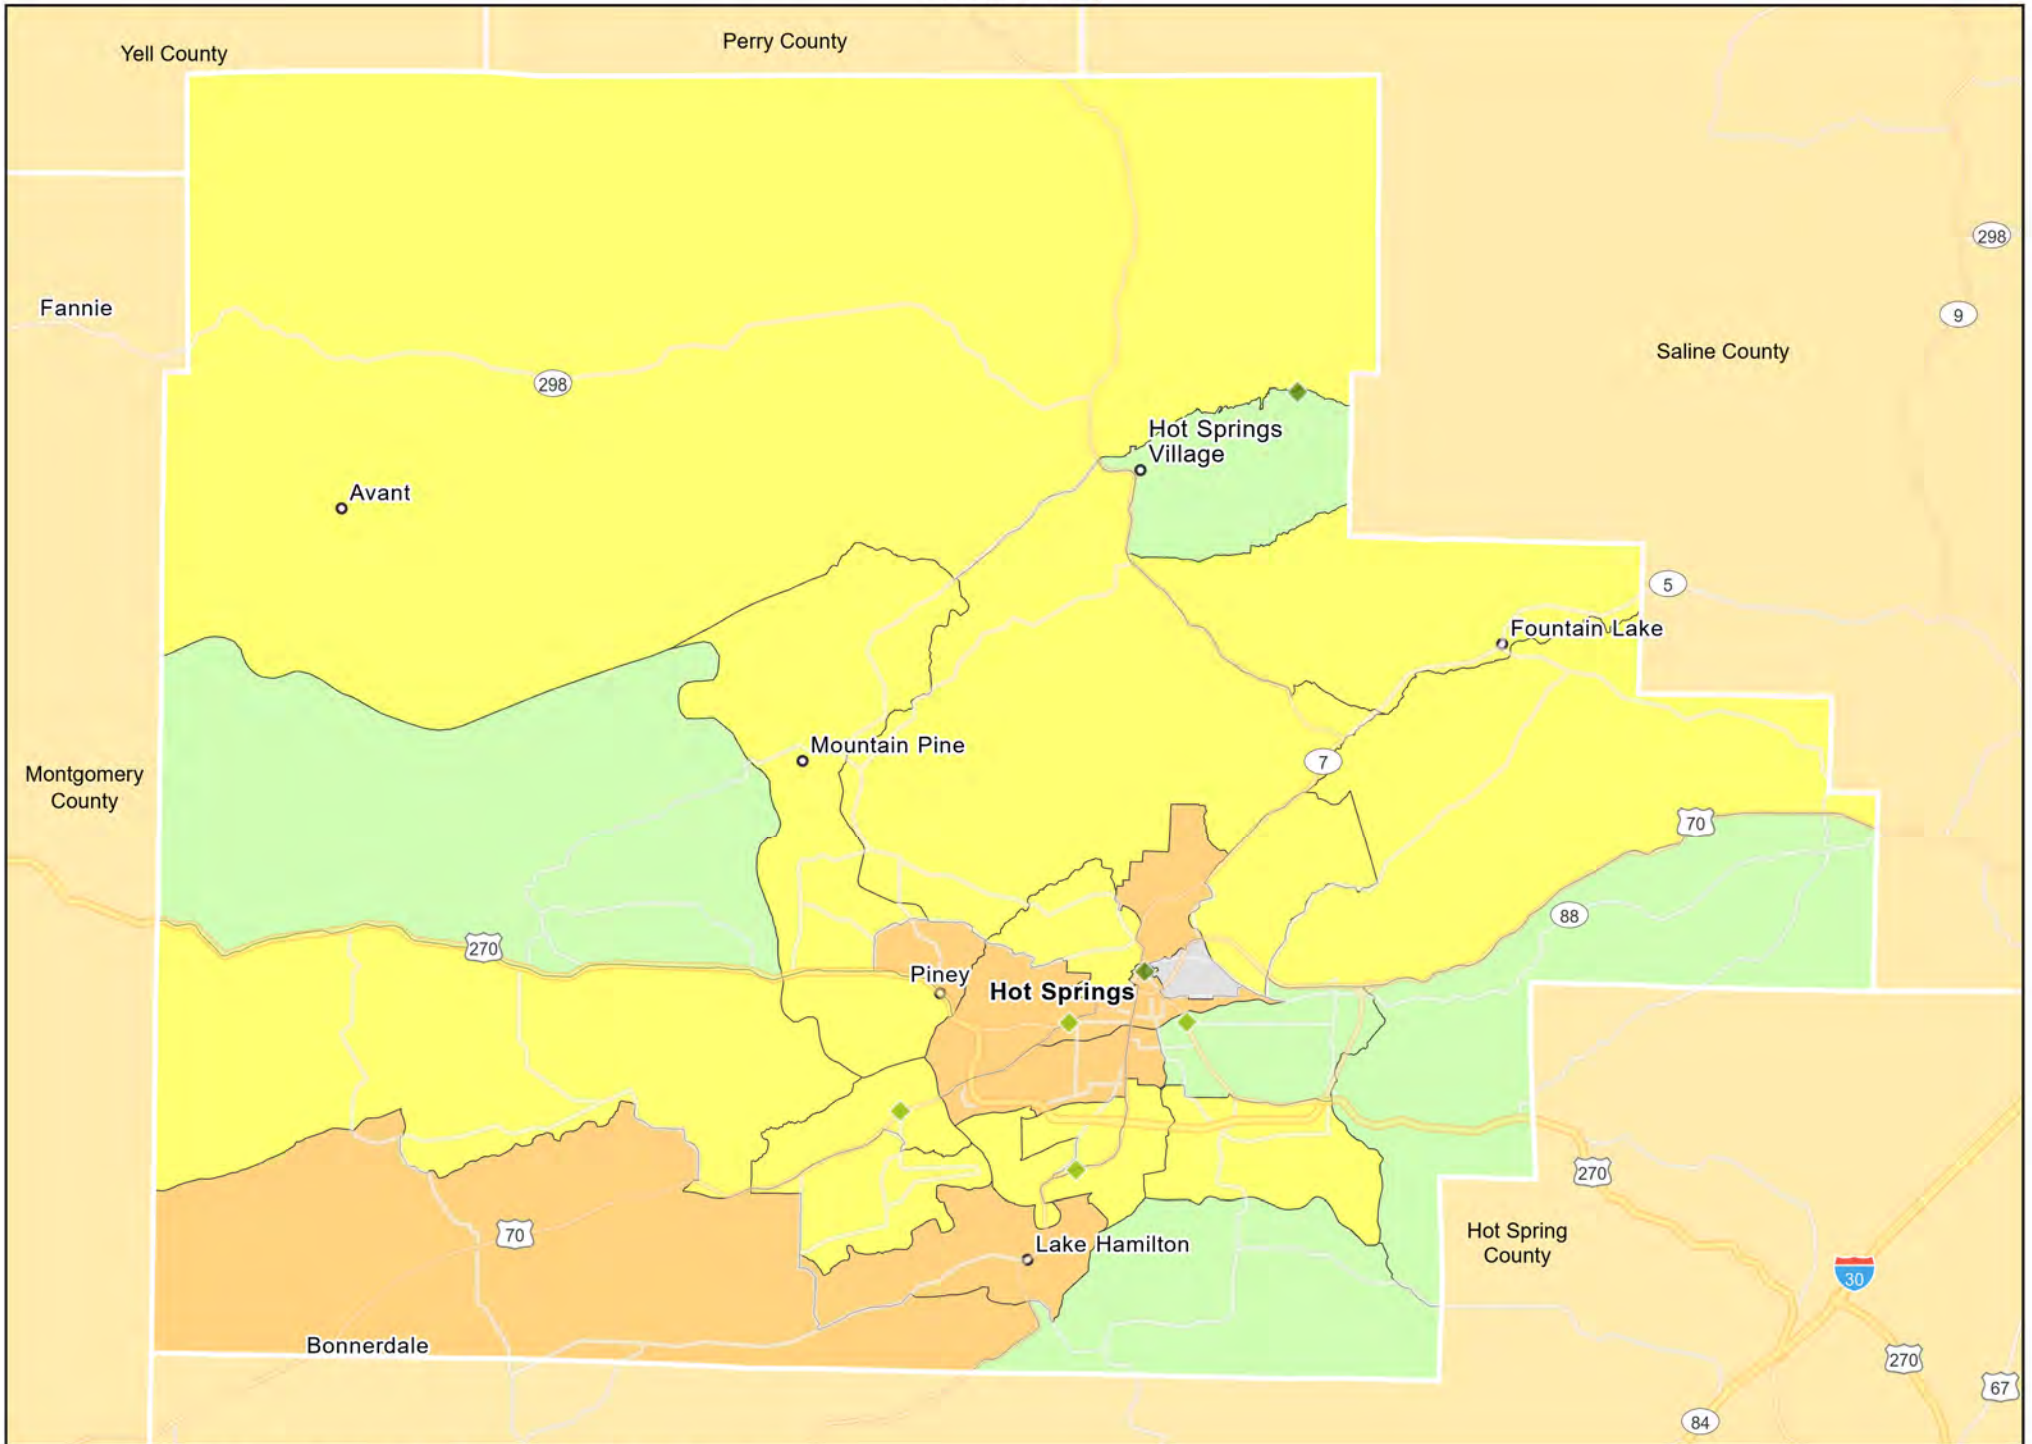

AR01 - Fayetteville-Springdale-Rogers
Washington County

- Branches
- Tract_Inc_Catg
- Moderate
- Upper
- Low
- Middle
- Income Unknown

AR02 - Fort Smith (AR-OK)
Sebastian County

AR03 - Hot Springs
Garland County