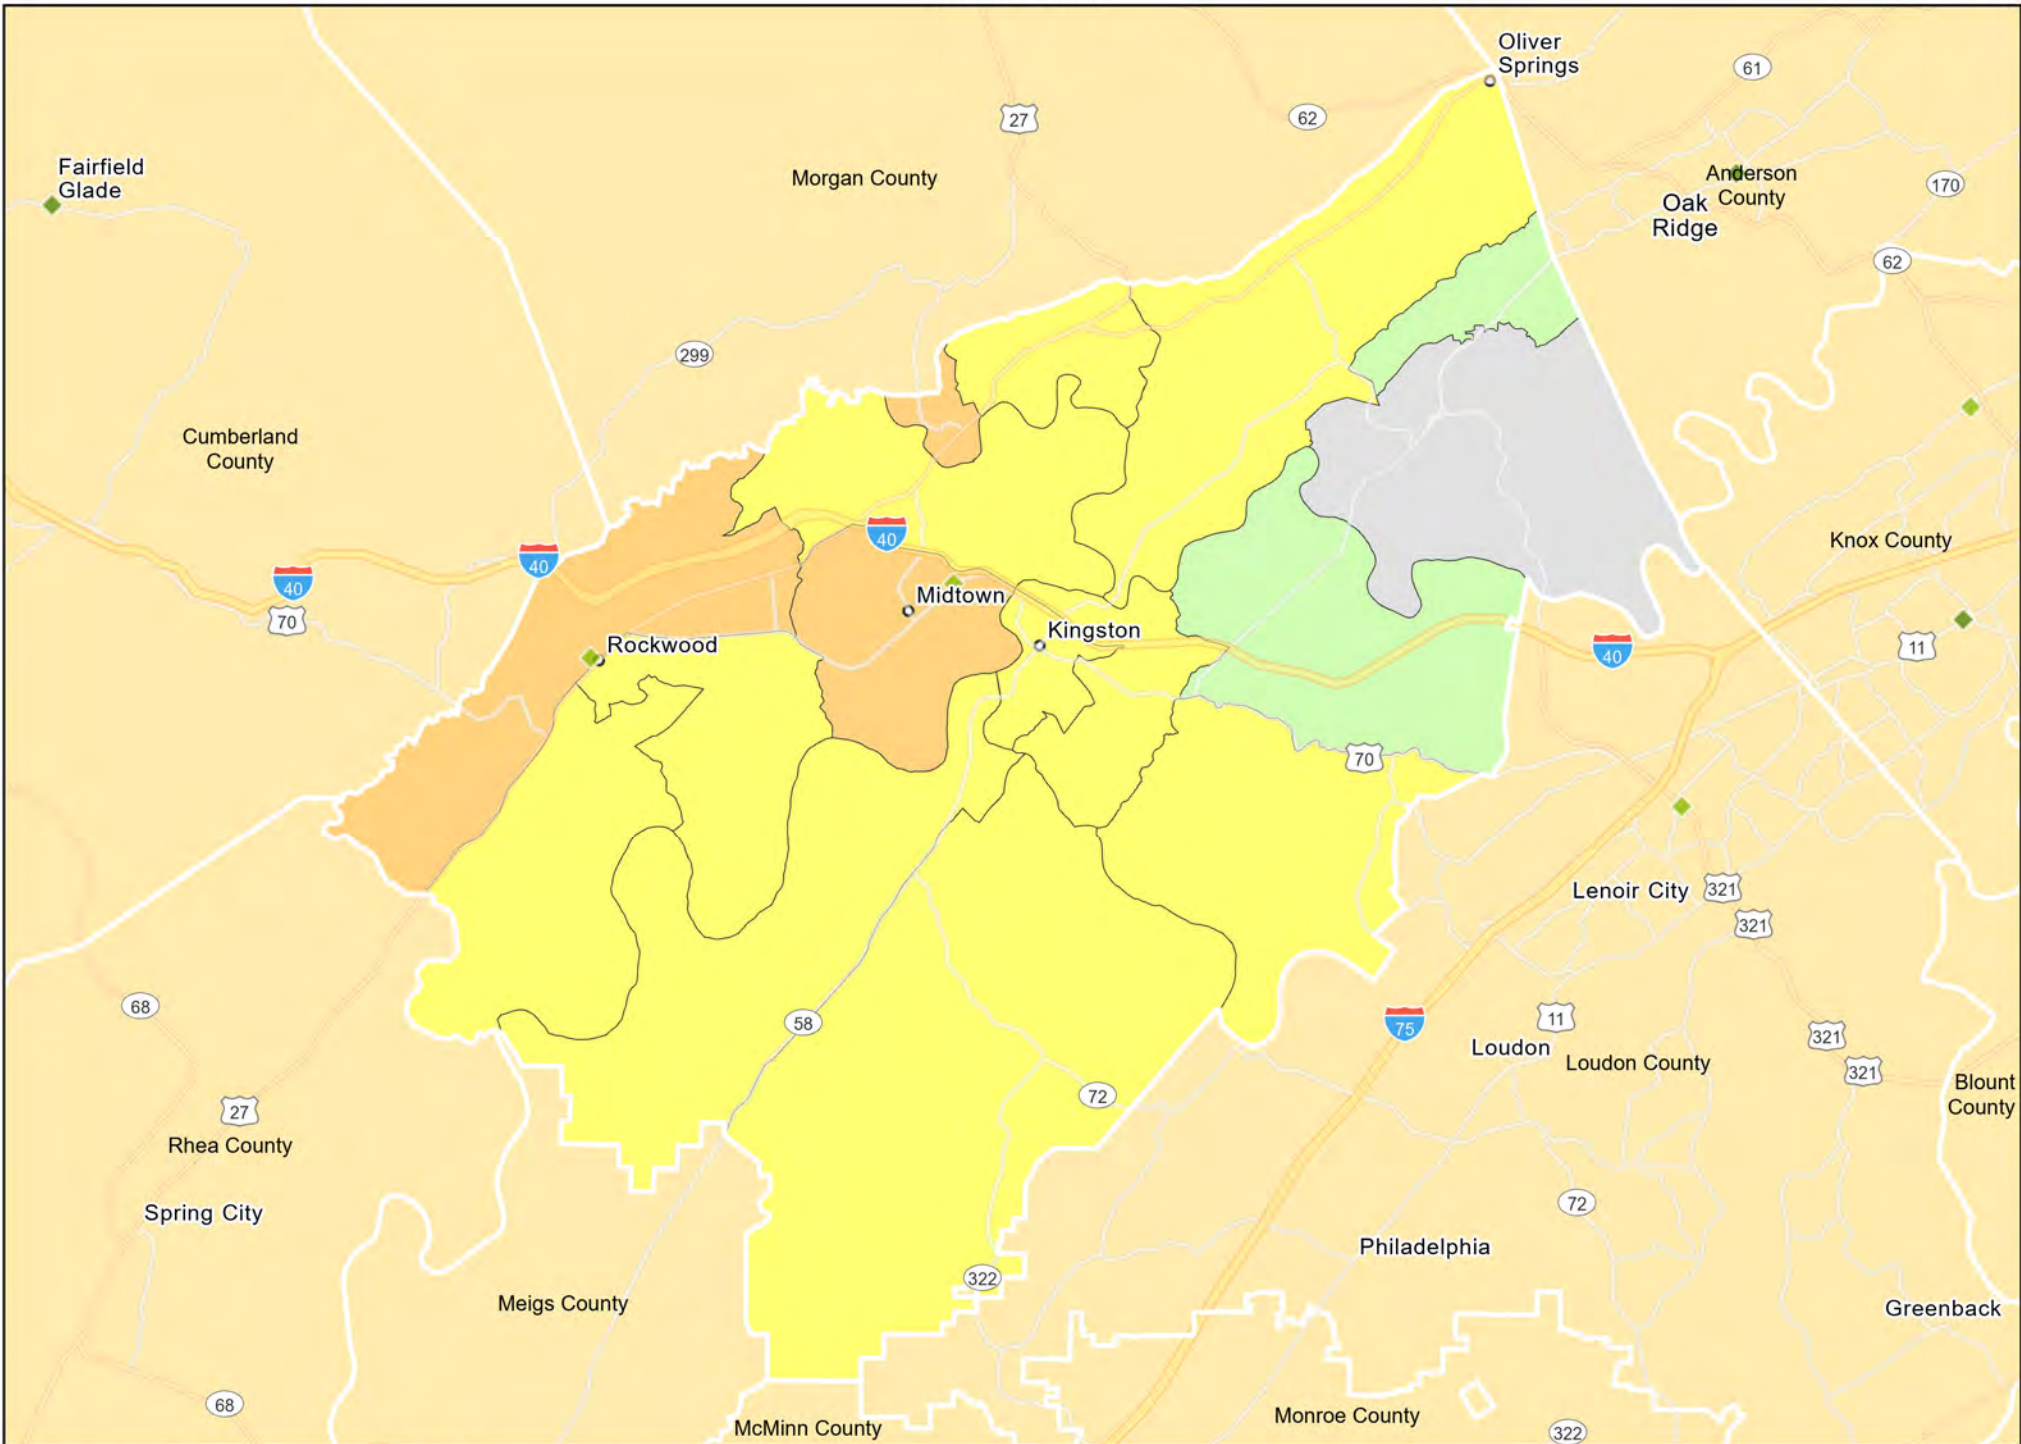

TN07 - Knoxville
Roane County