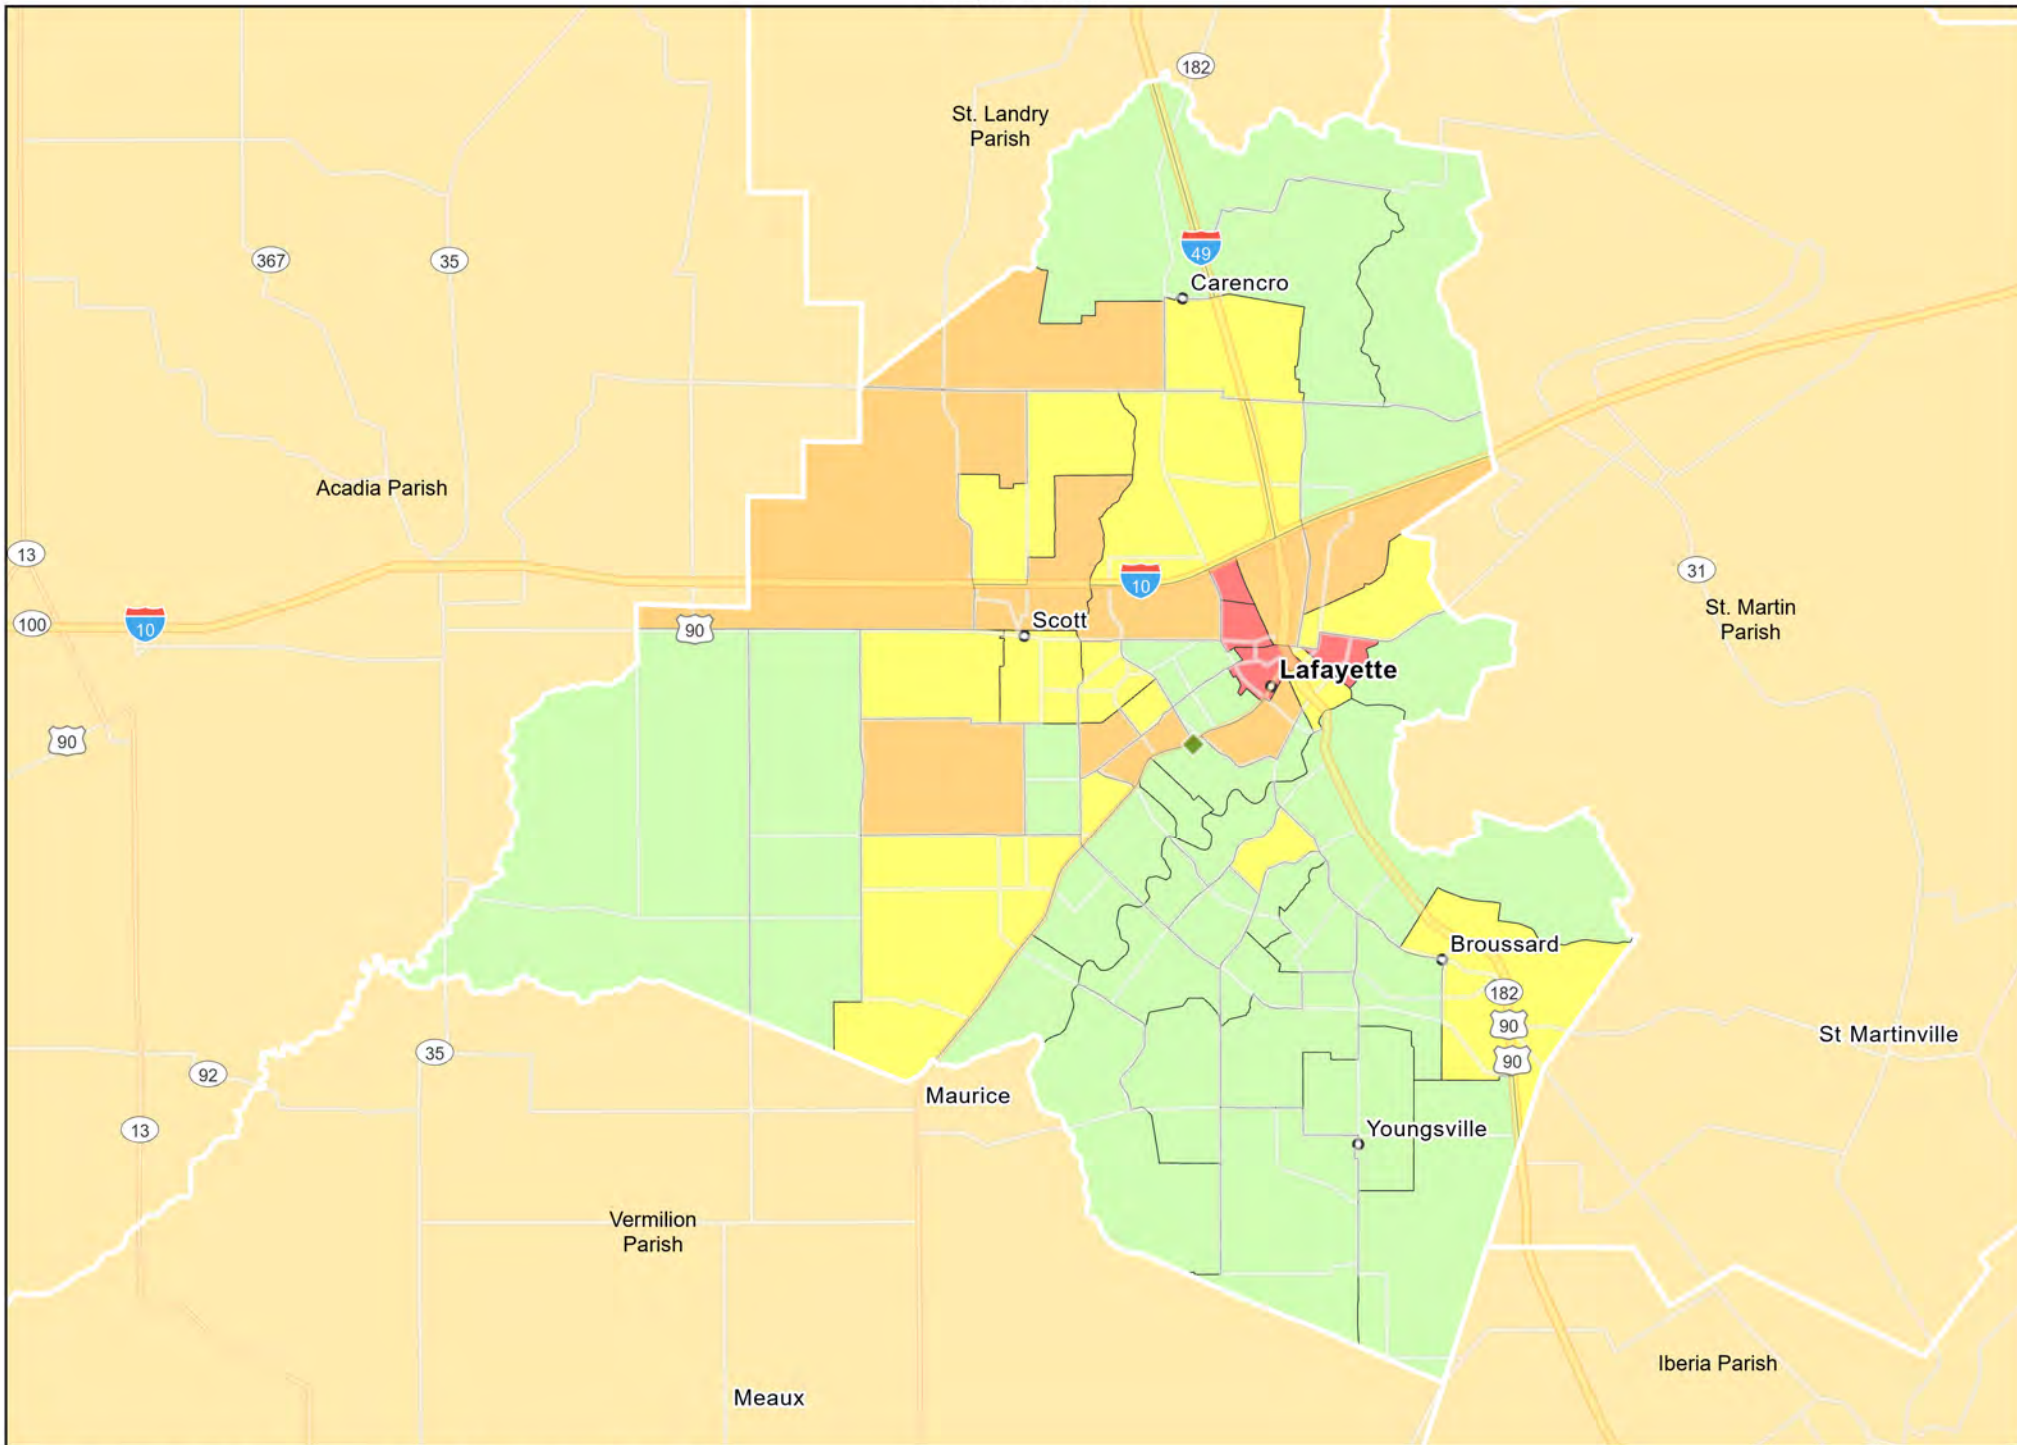

LA04 - Lafayette
Lafayette Parish