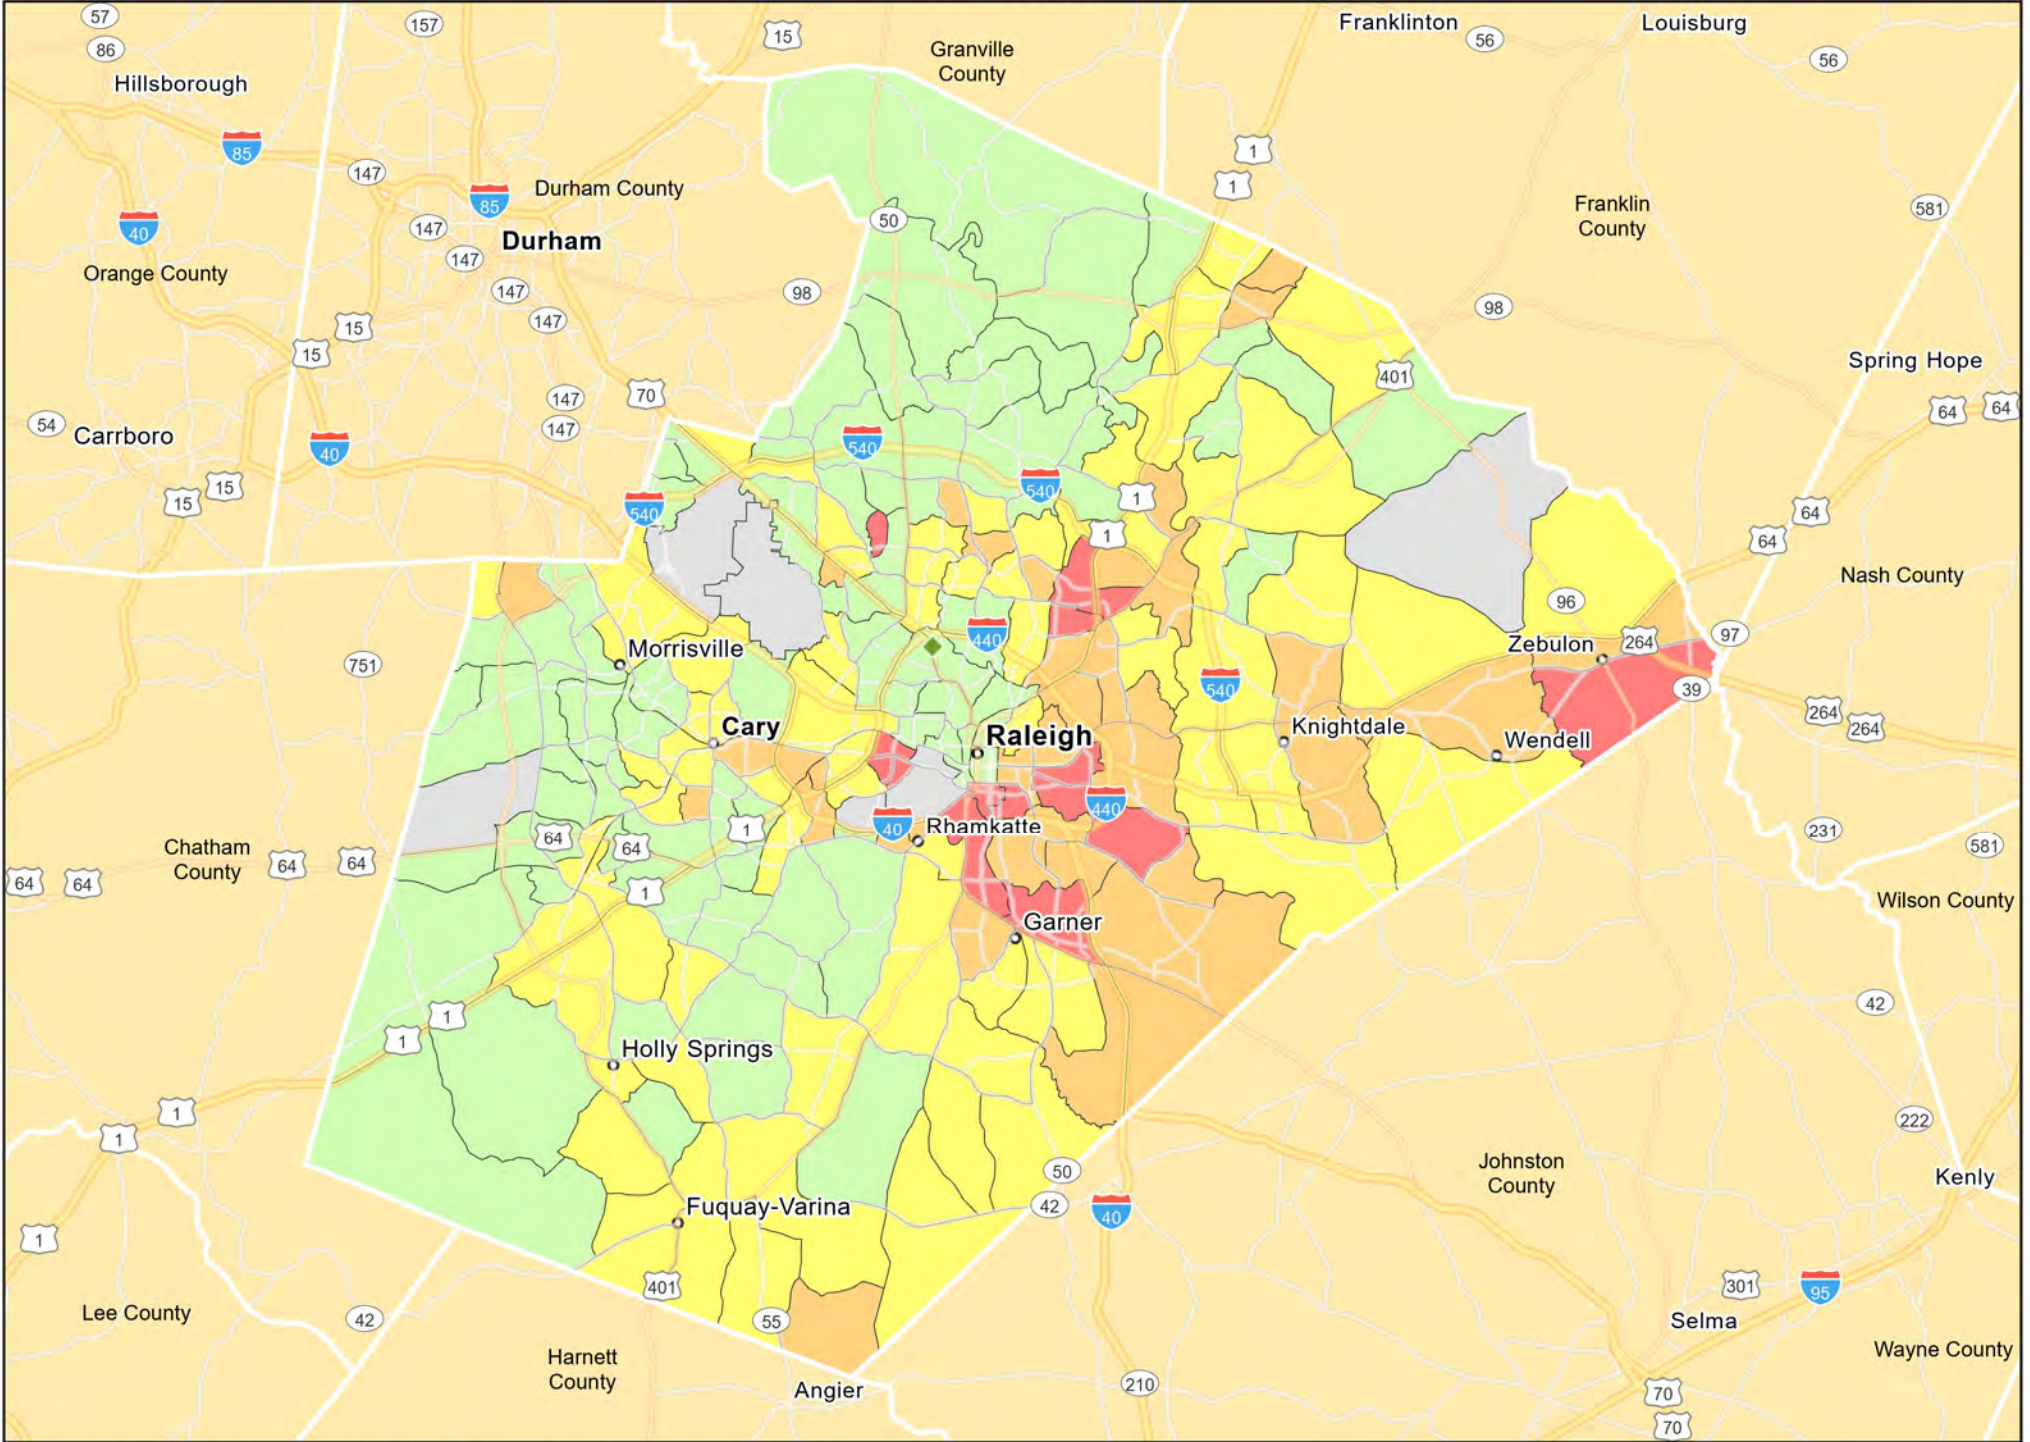

NC02 - Raleigh-Cary
Wake County

- Branches
- Tract_Inc_Catg
- Moderate
- Upper
- Low
- Middle
- Income Unknown