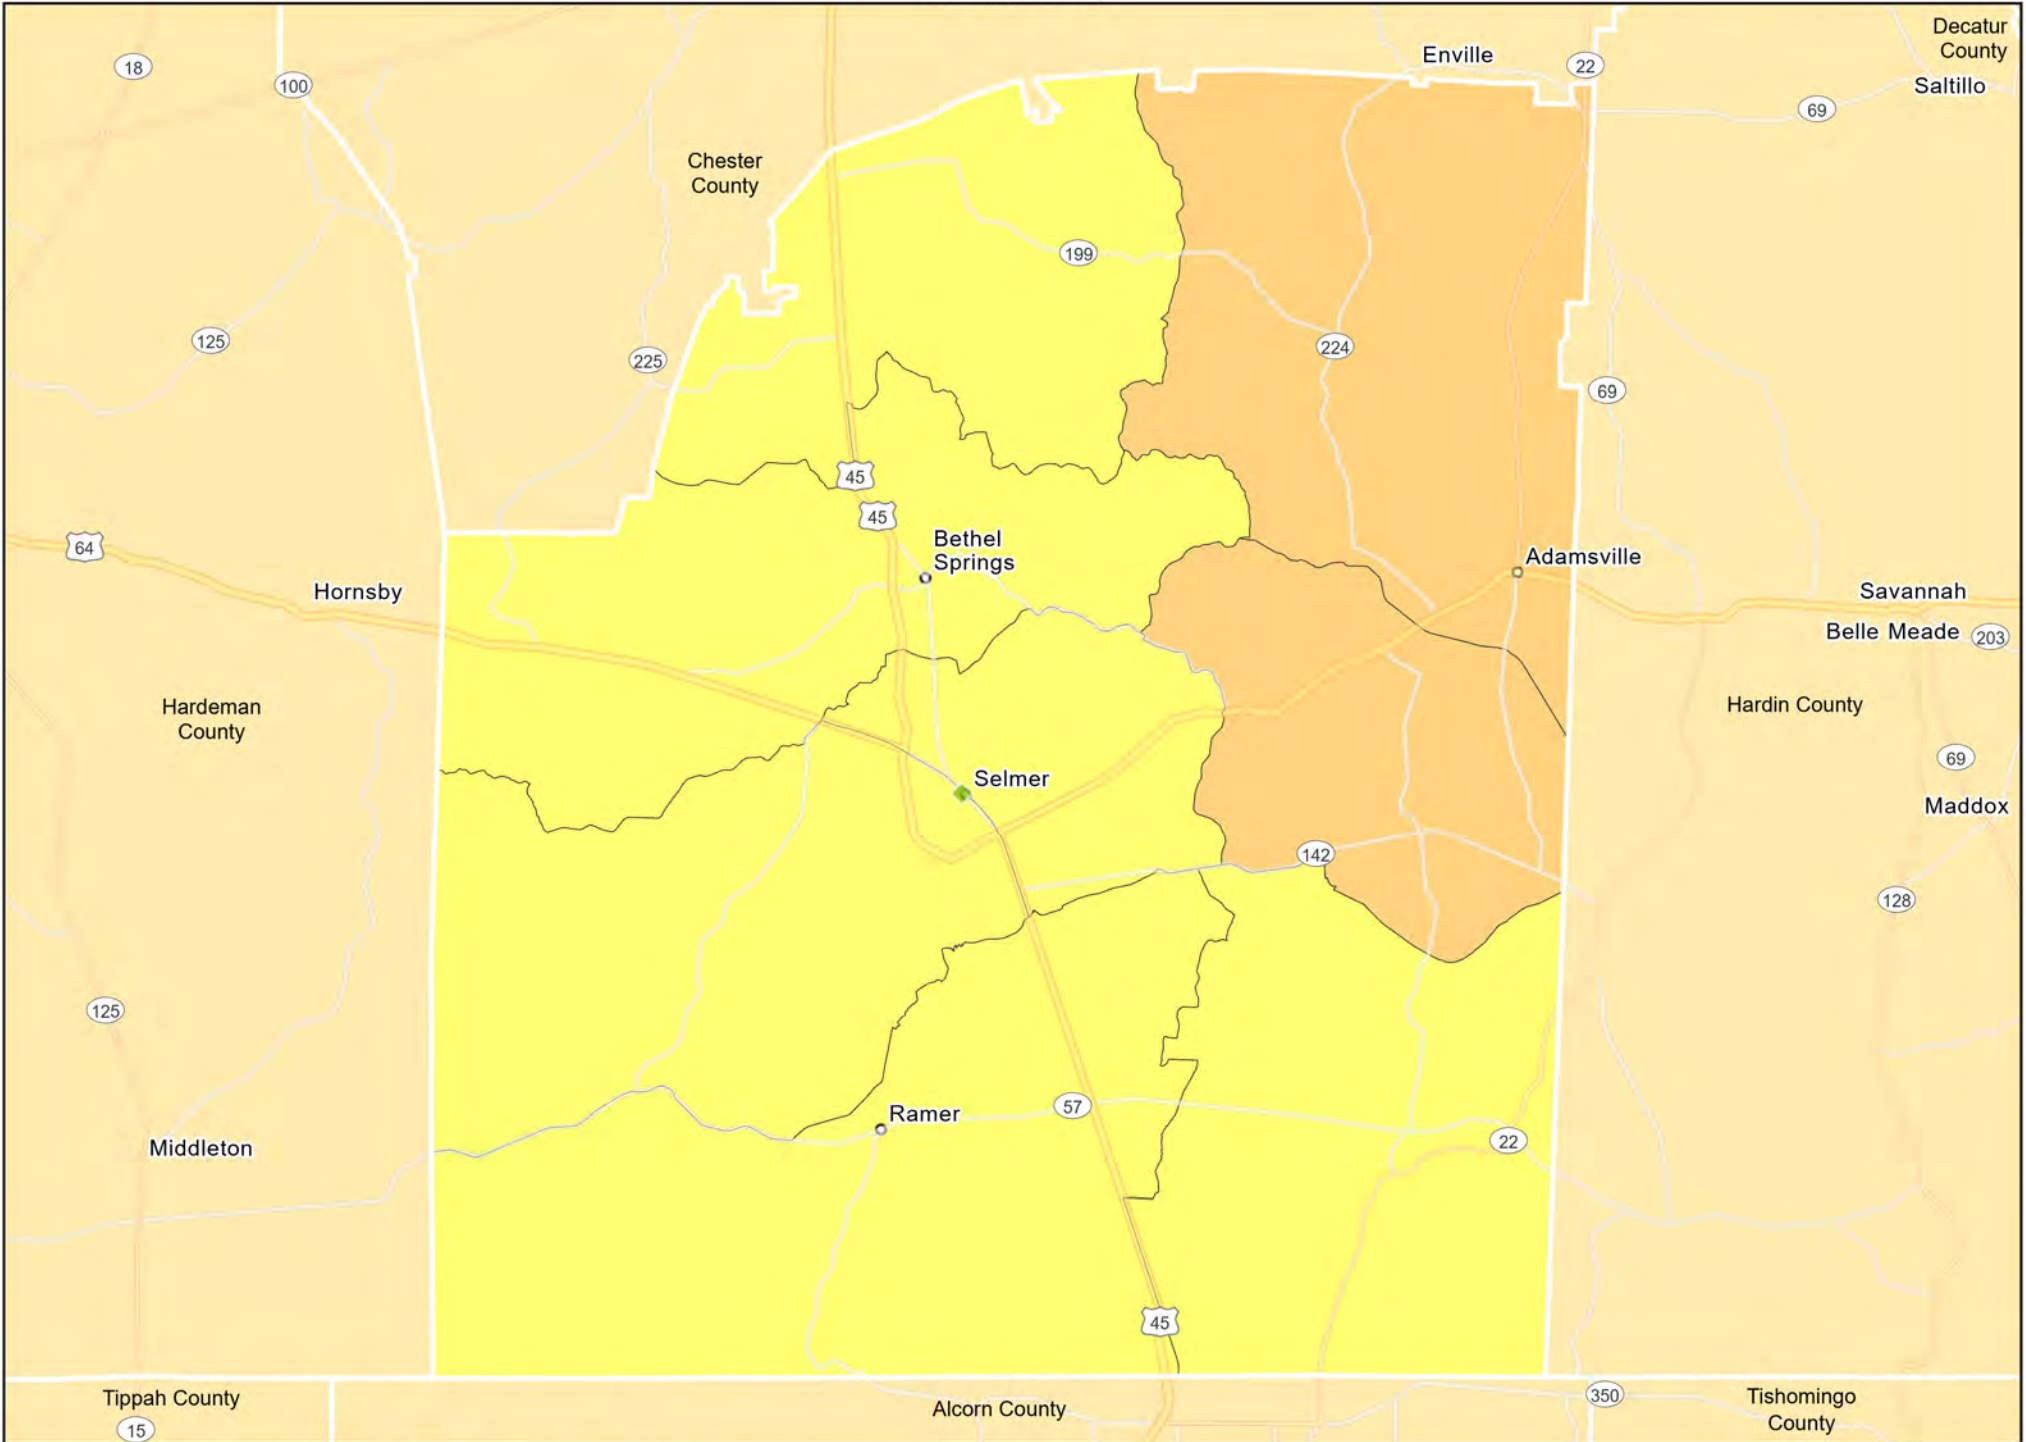

TN13 - Western Tennessee
McNairy County

- Branches
- Tract_Inc_Catg
  - Low
  - Moderate
  - Middle
  - Upper
  - Income Unknown