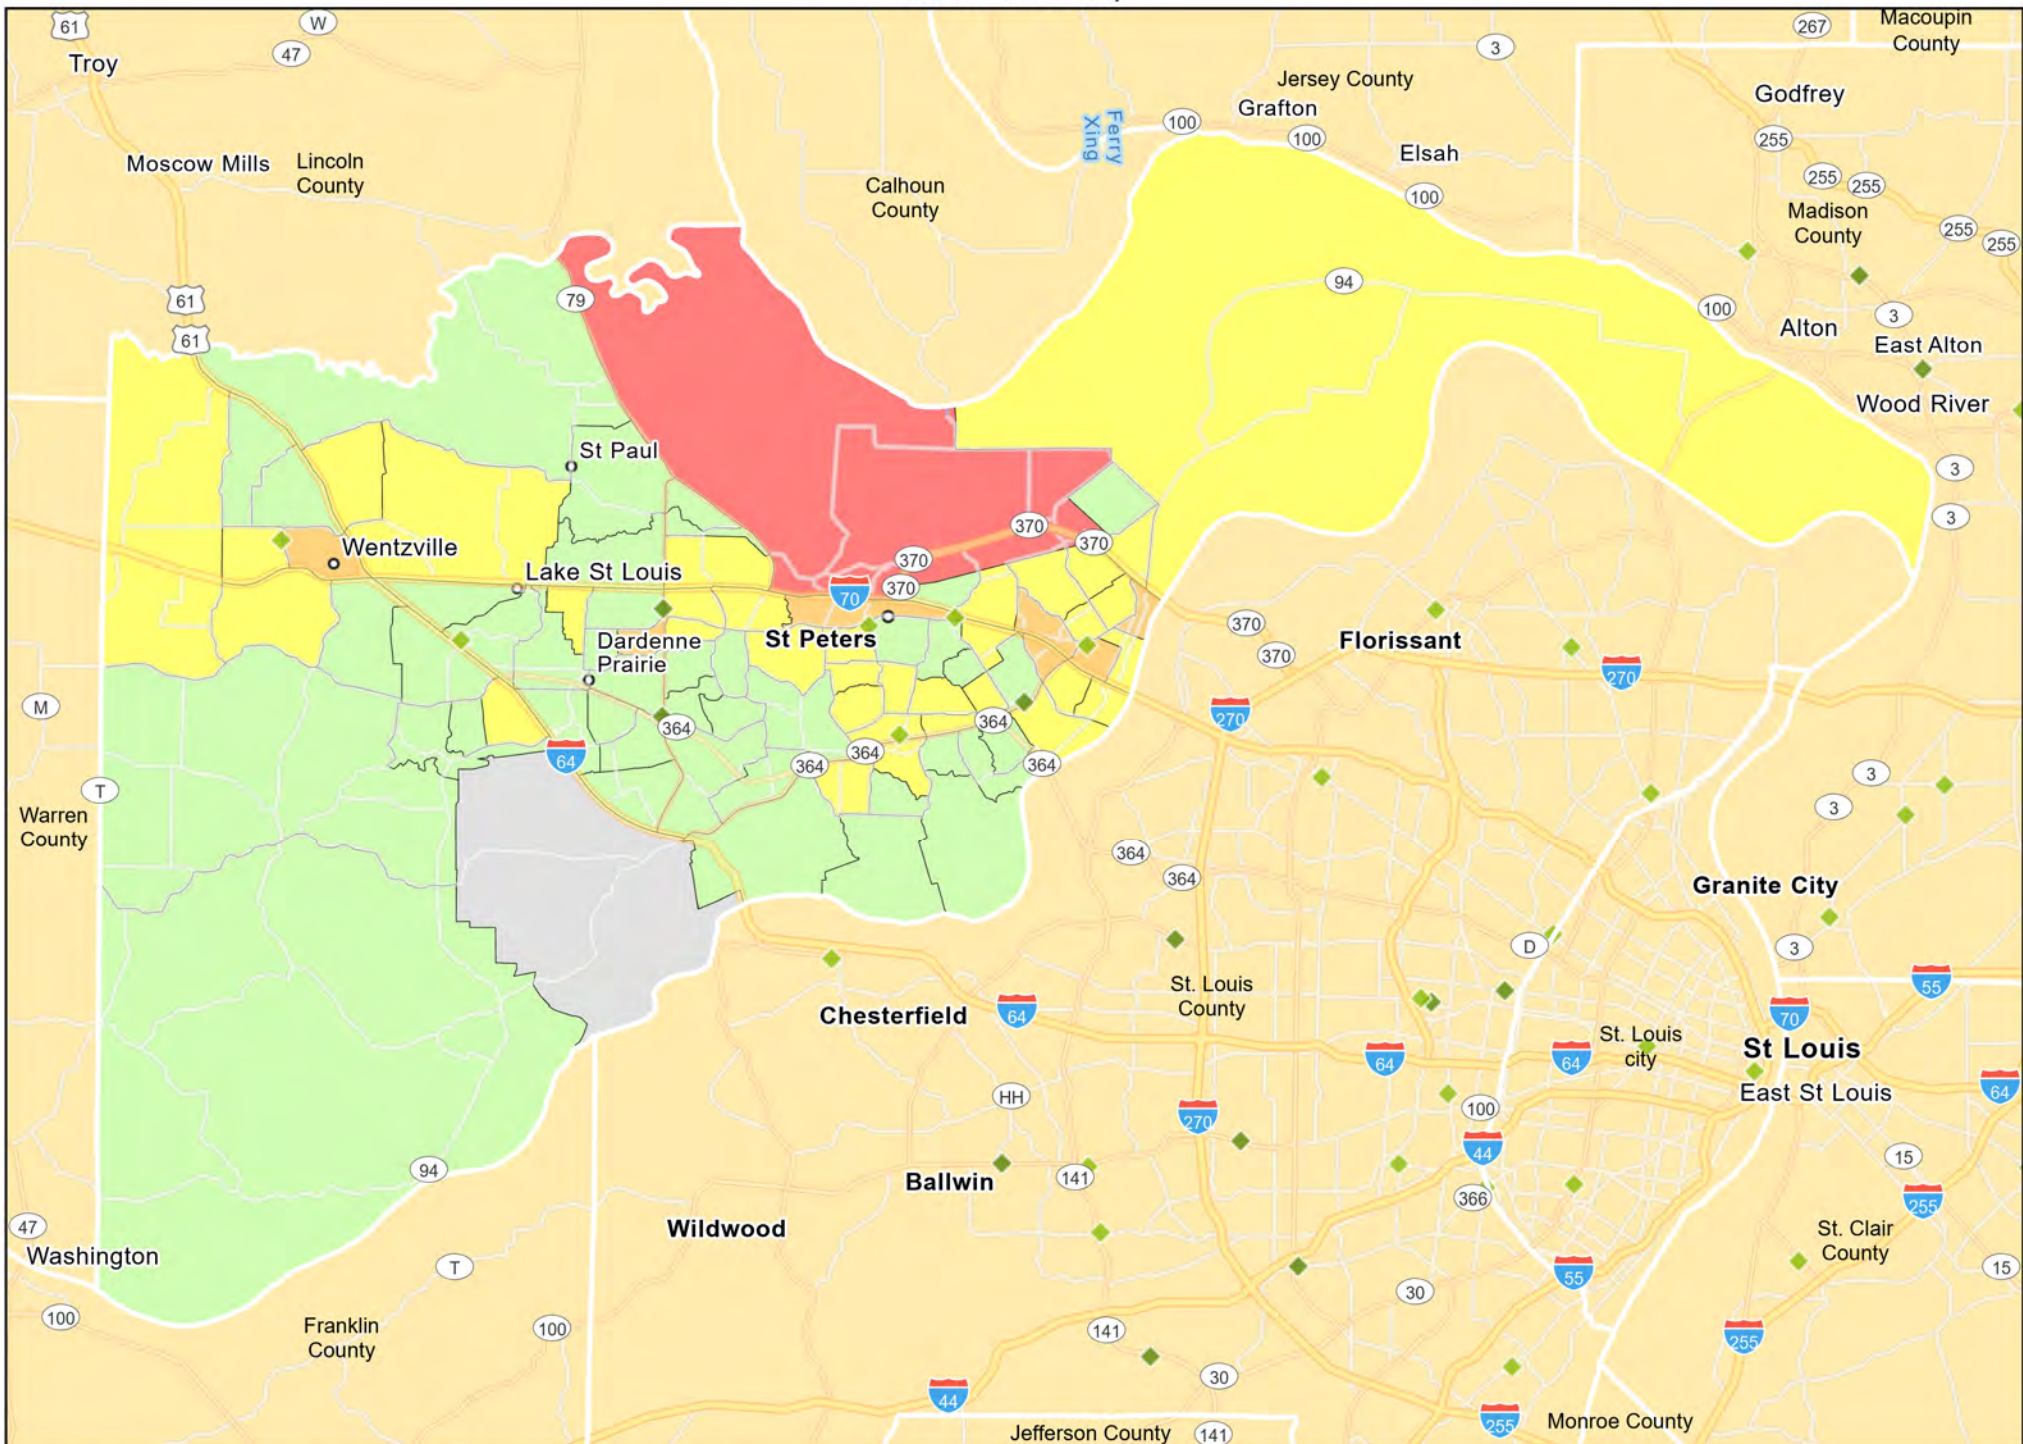

MO04 - St. Louis (MO-IL)

St. Charles County