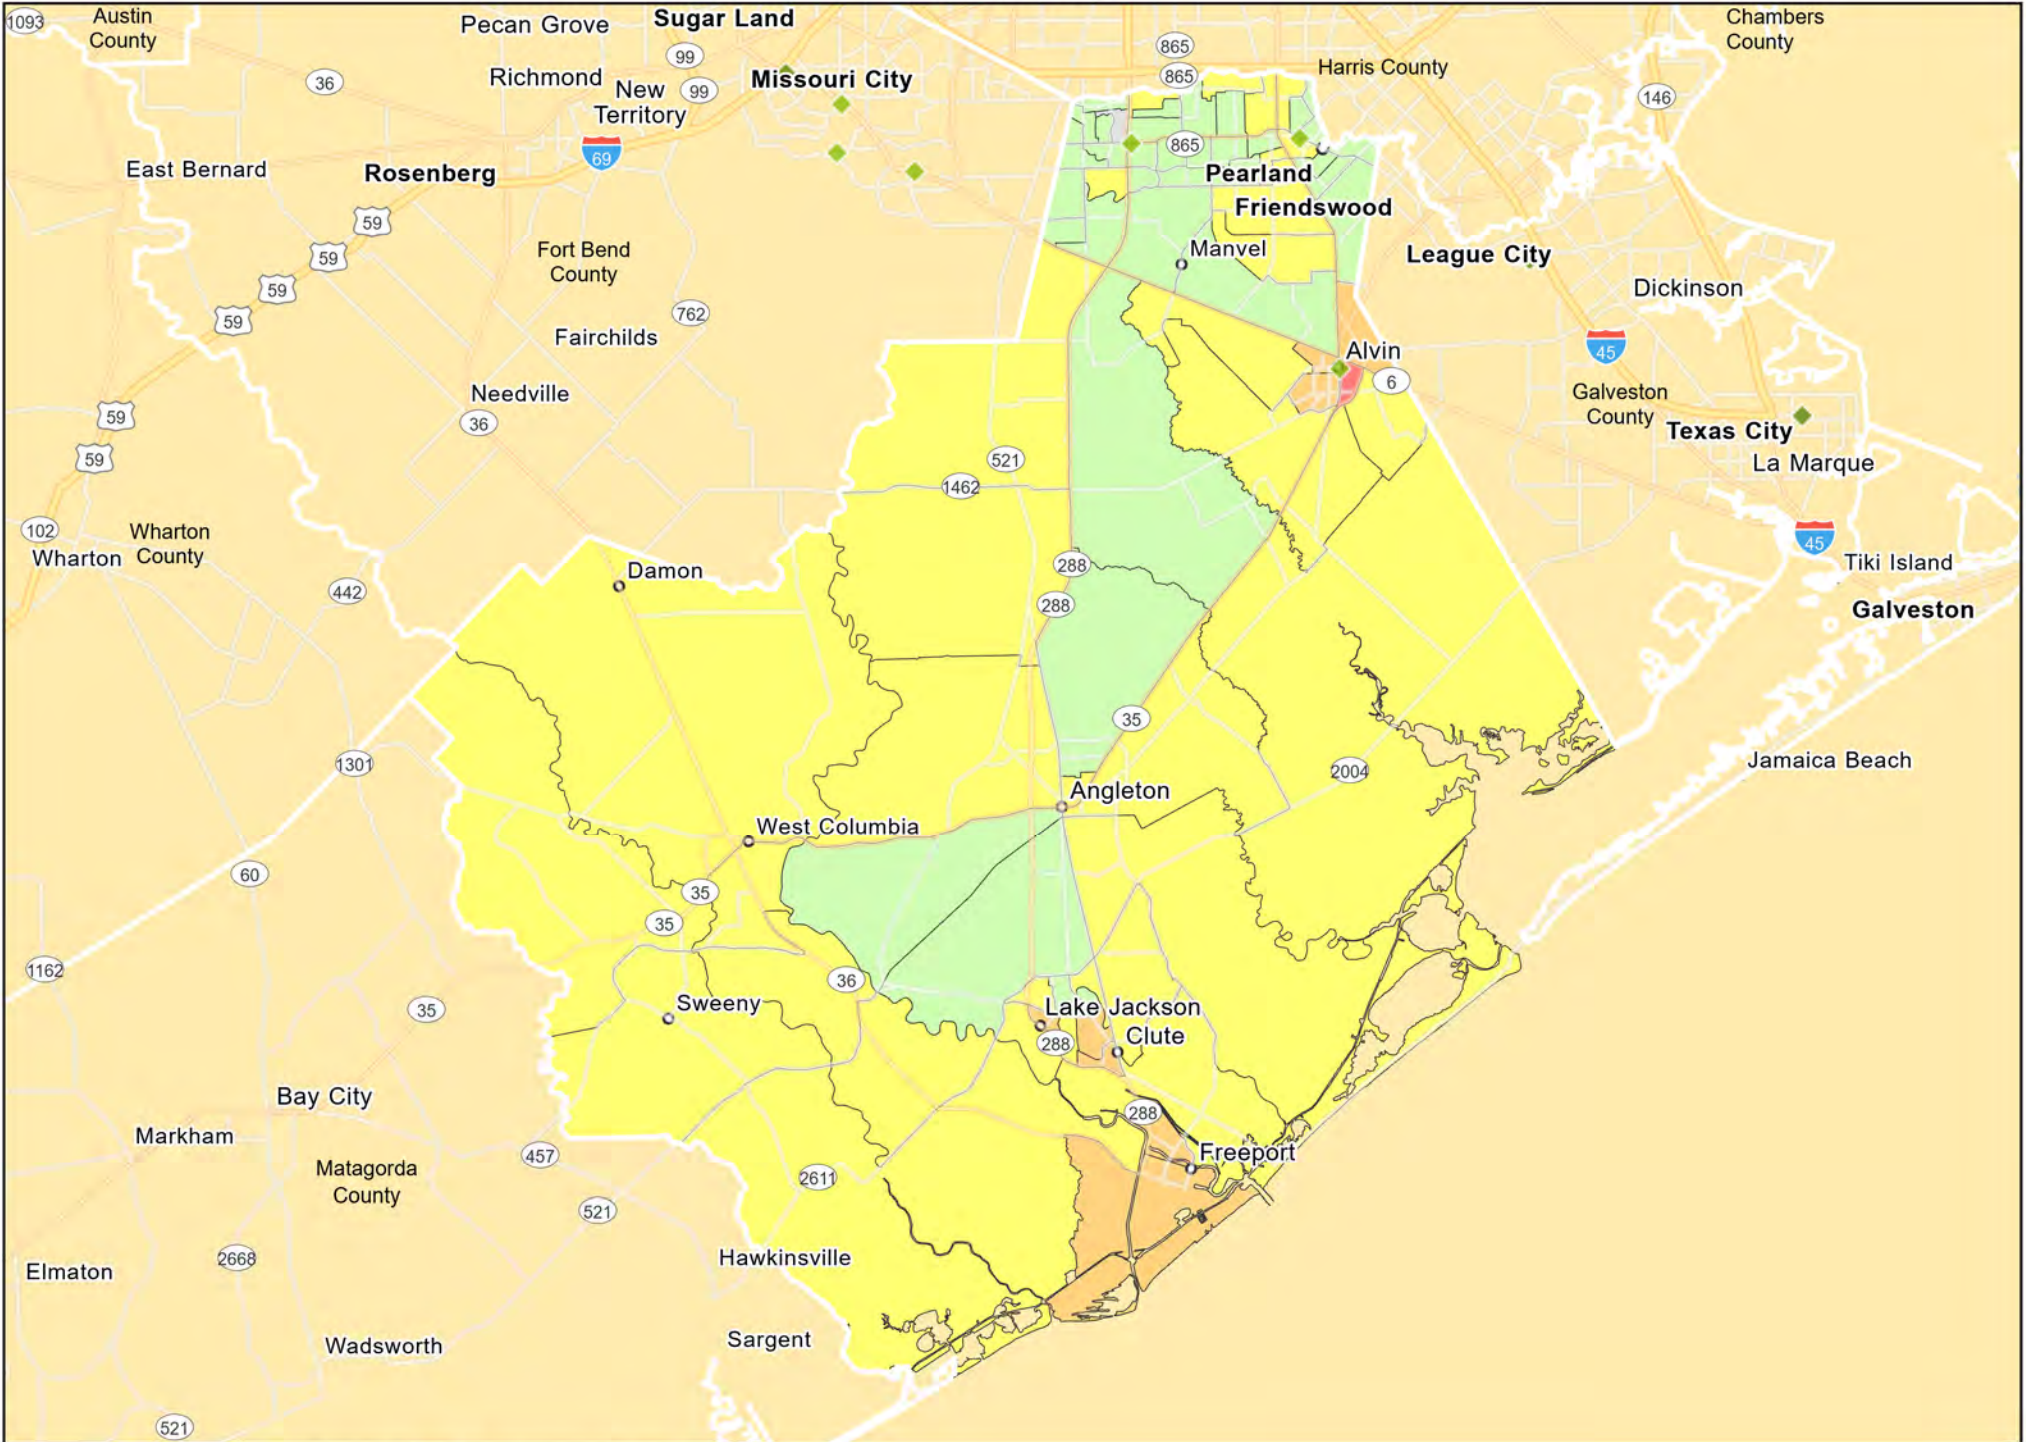

TX04 - Houston-The Woodlands-Sugar Land, TX
Brazoria County

TX04 - Houston-The Woodlands-Sugar Land, TX
Fort Bend County

TX04 - Houston-The Woodlands-Sugar Land, TX
Galveston County

- Branches
- Tract_Inc_Catg
- Moderate
- Upper
- Low
- Middle
- Income Unknown