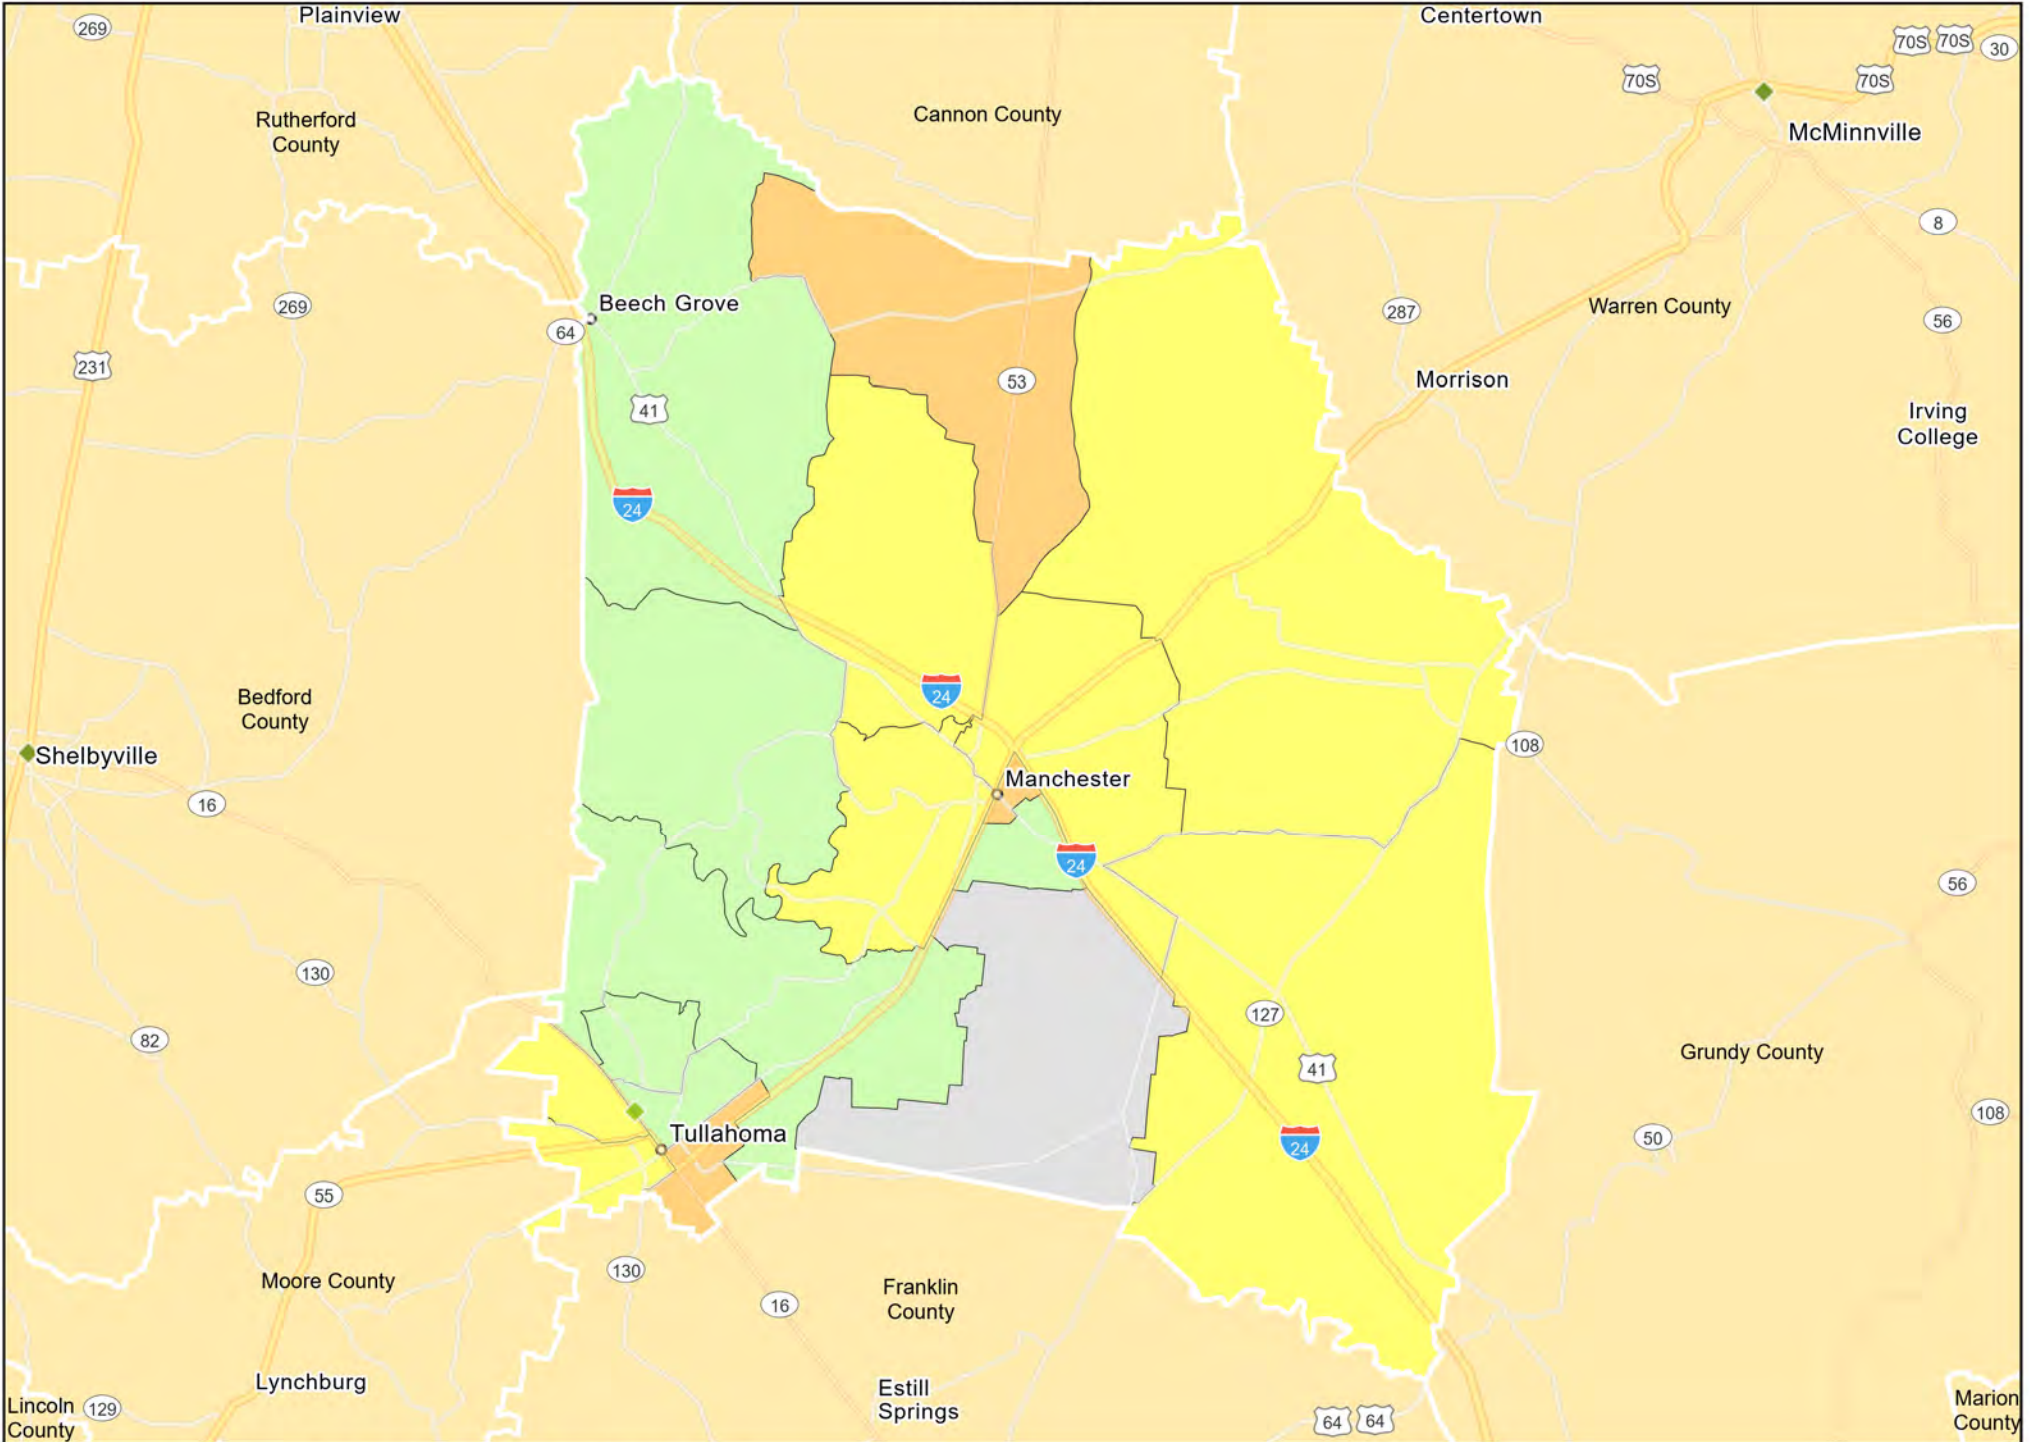

TN12 - Middle Tennessee
Coffee County

● Branches
Tract_Inc_Catg
Low Moderate Upper
Middle Income Unknown