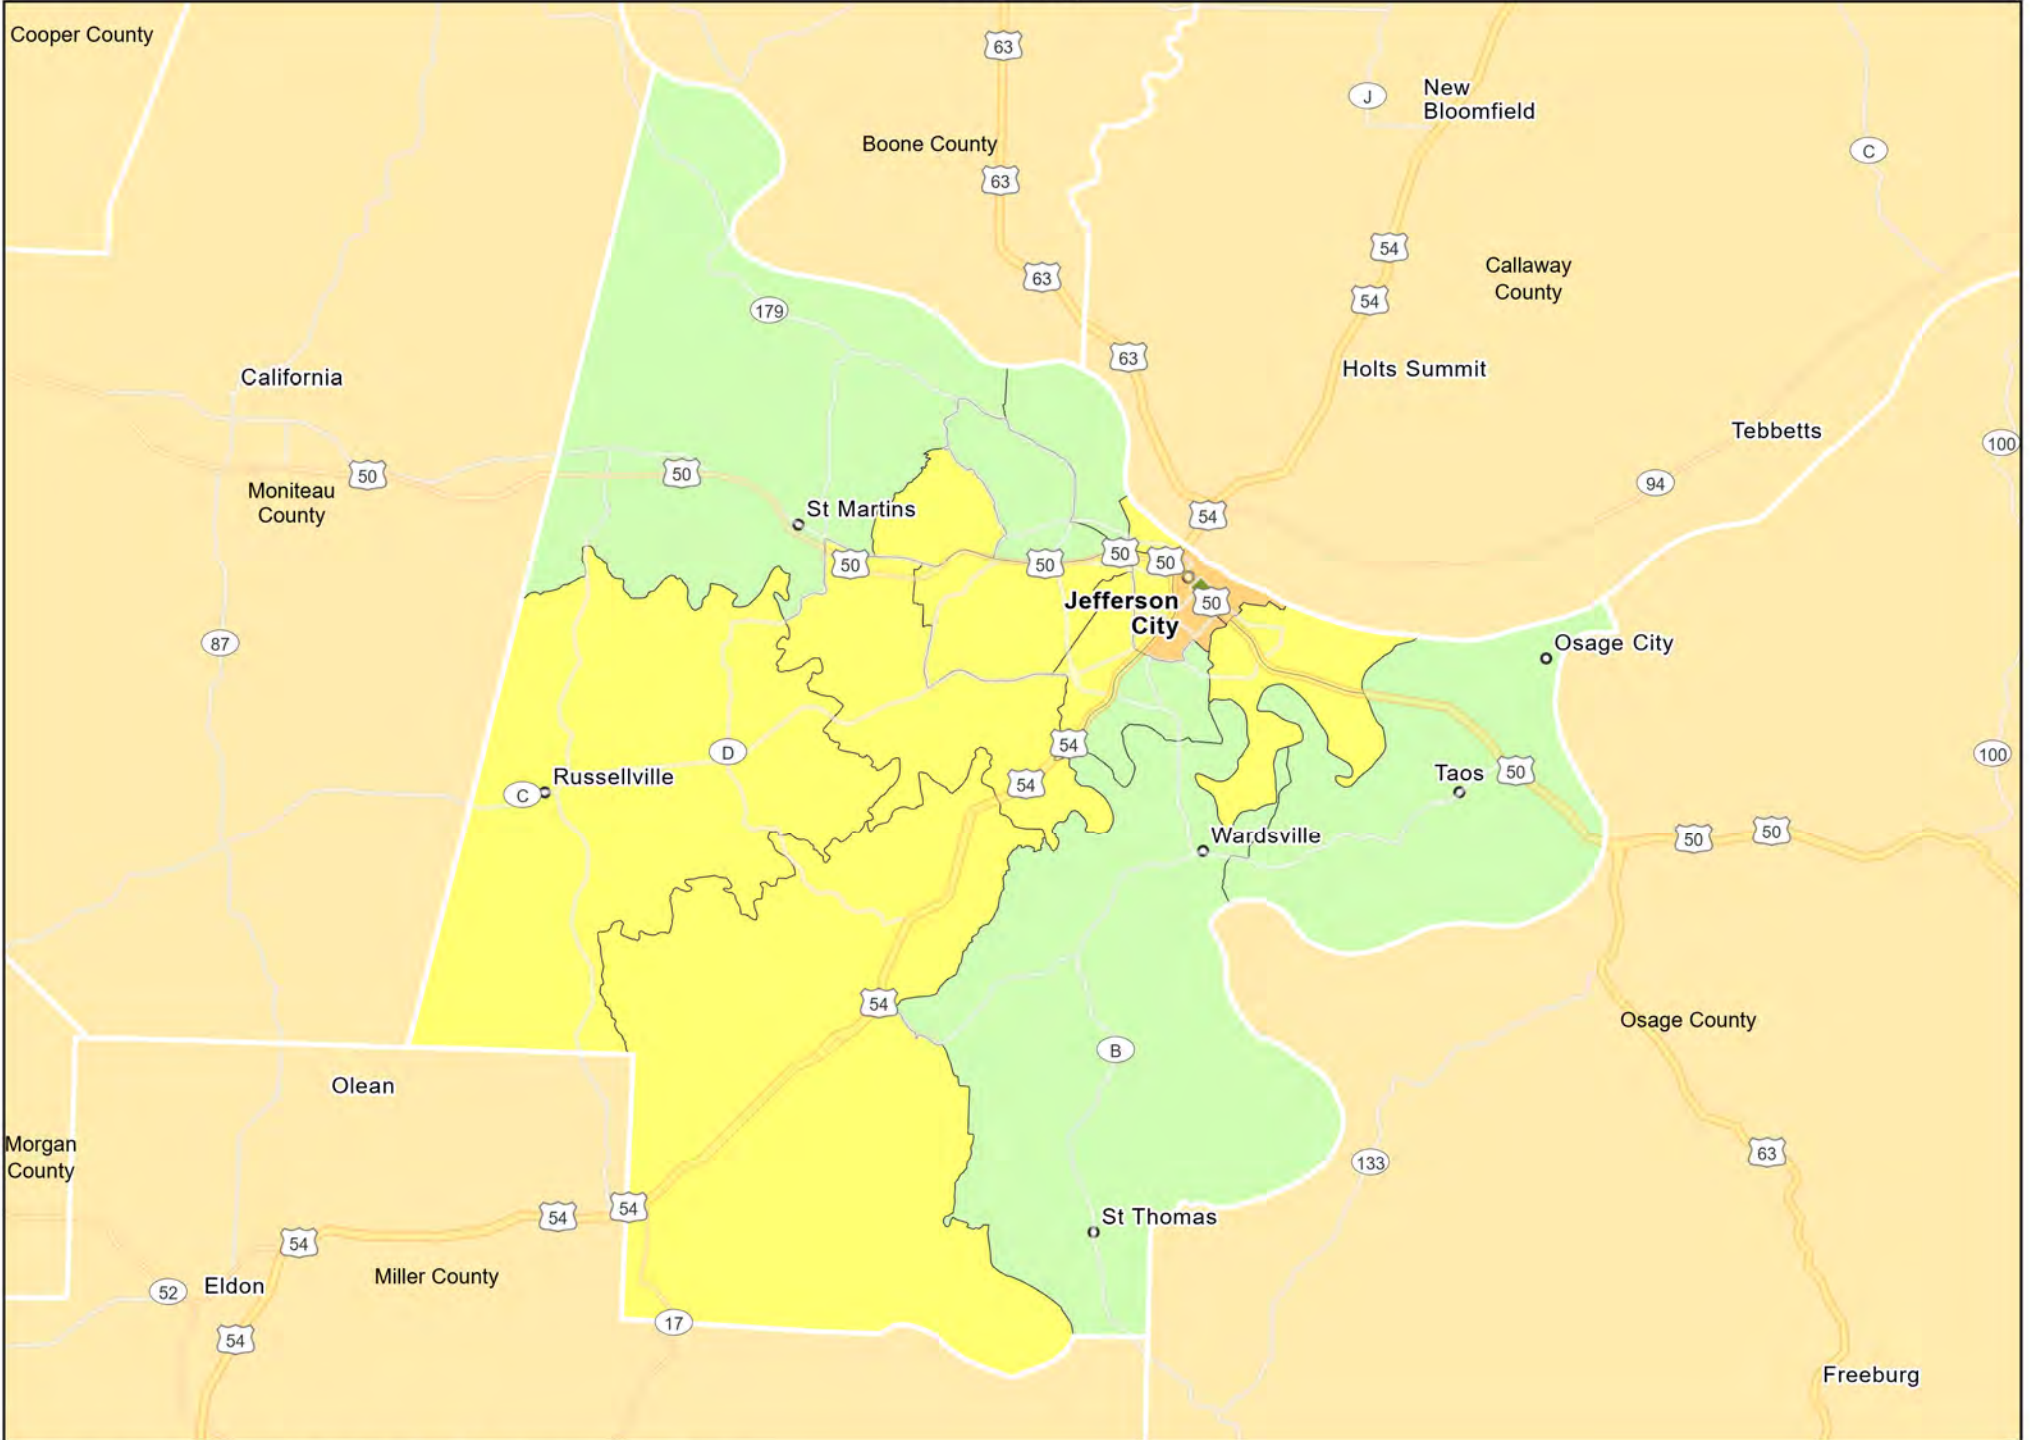

MO03 - Jefferson City
Cole County