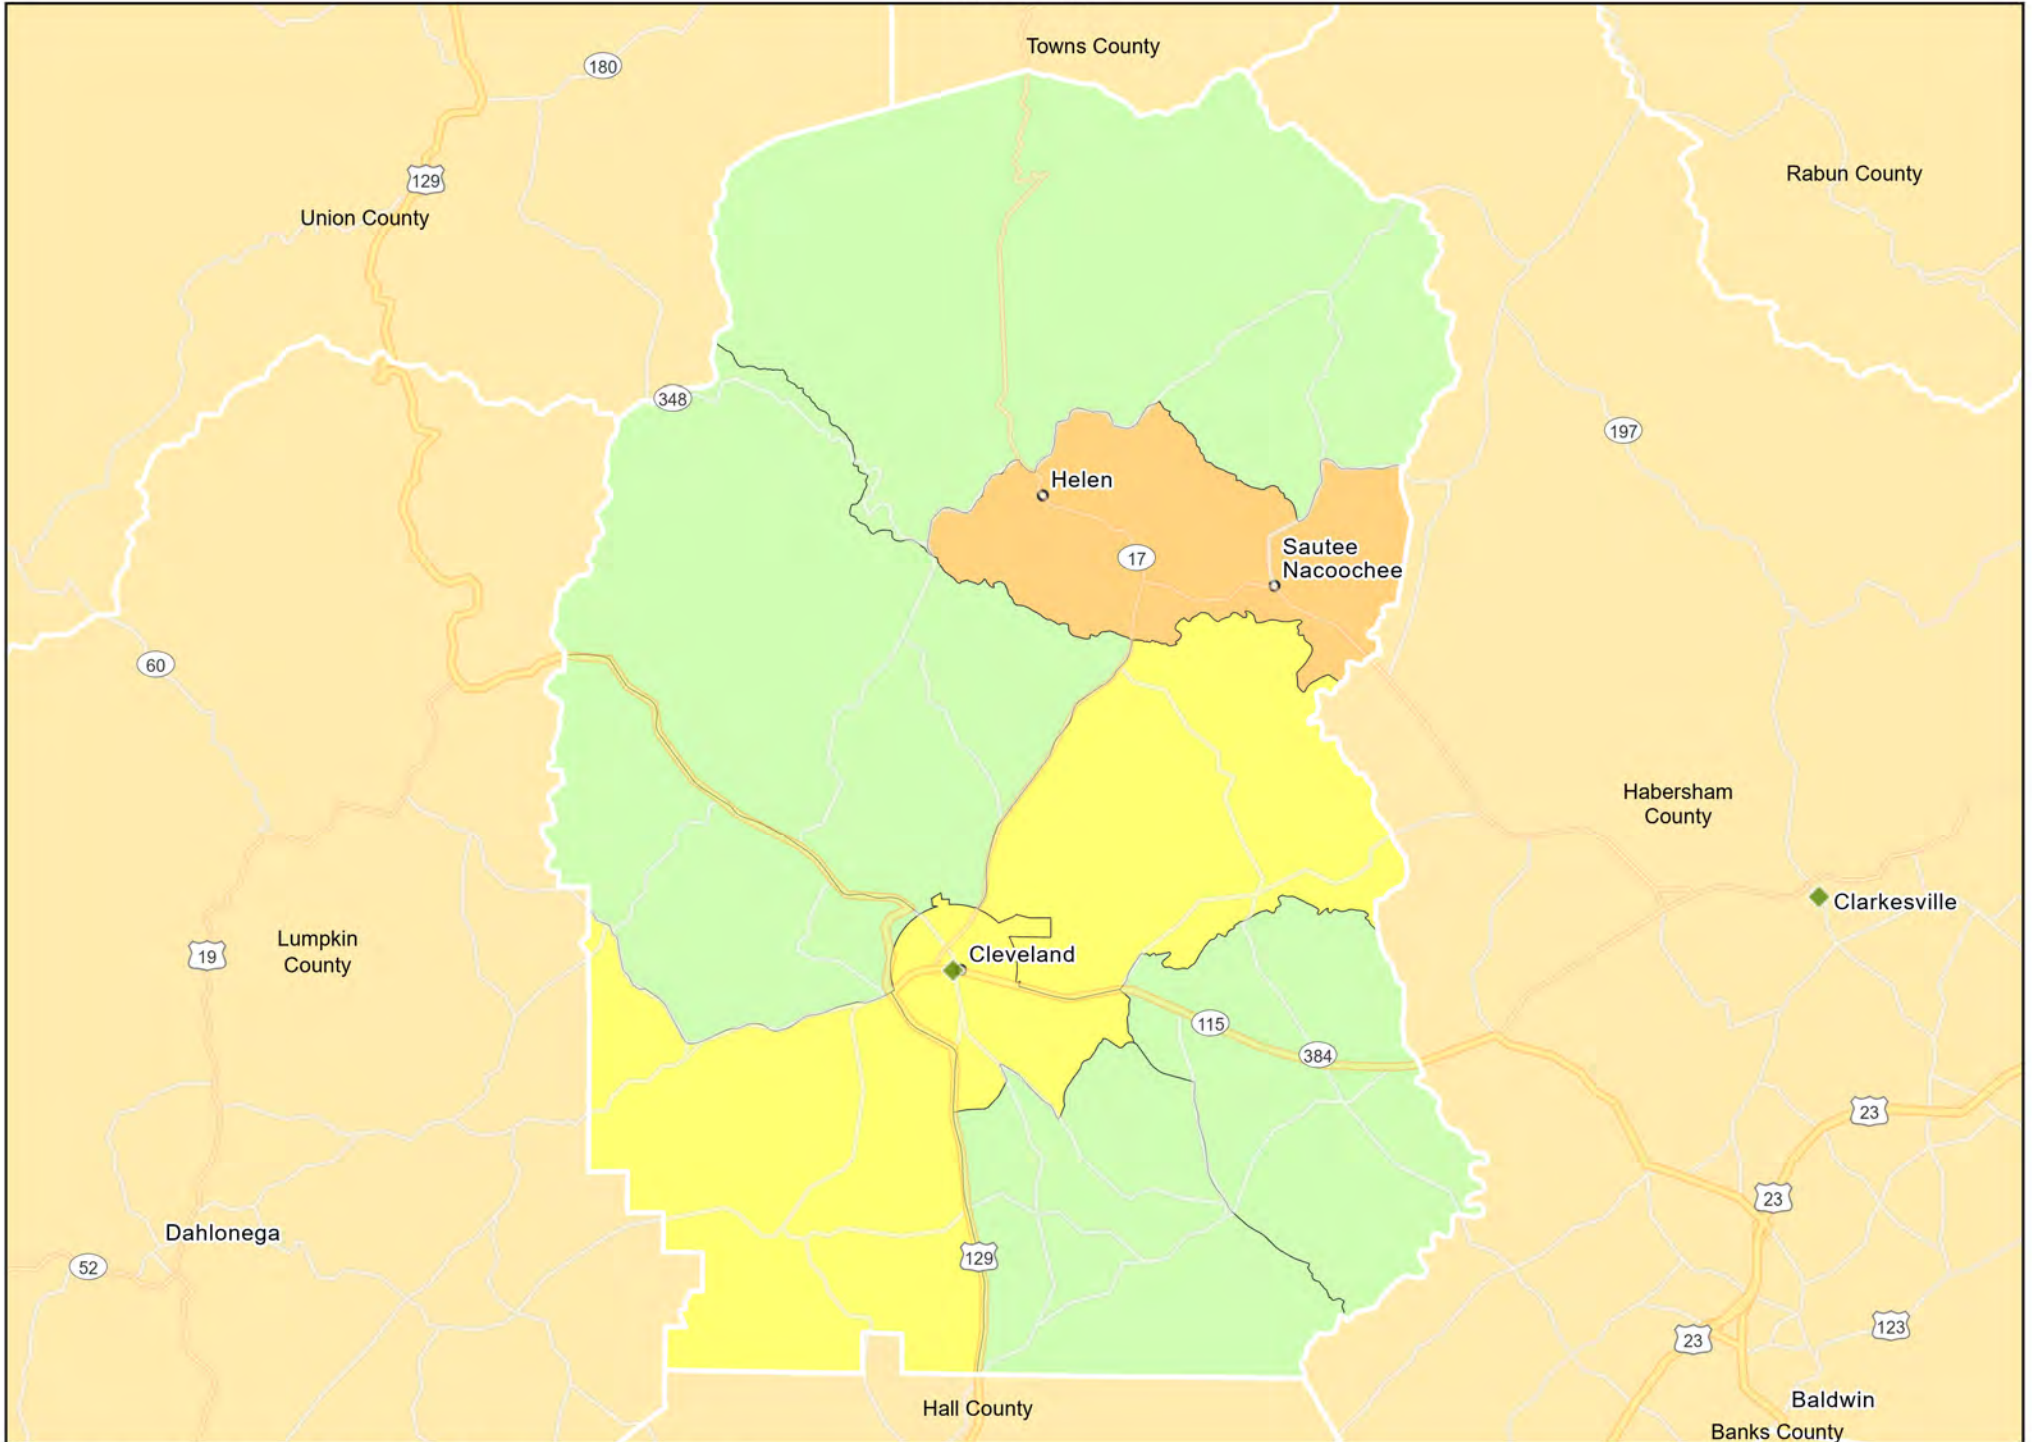

GA12 - Northeast Georgia
Banks County

GA12 - Northeast Georgia
Habersham County

GA12 - Northeast Georgia
Jackson County

GA12 - Northeast Georgia
Rabun County

GA12 - Northeast Georgia
Stephens County

GA12 - Northeast Georgia
White County