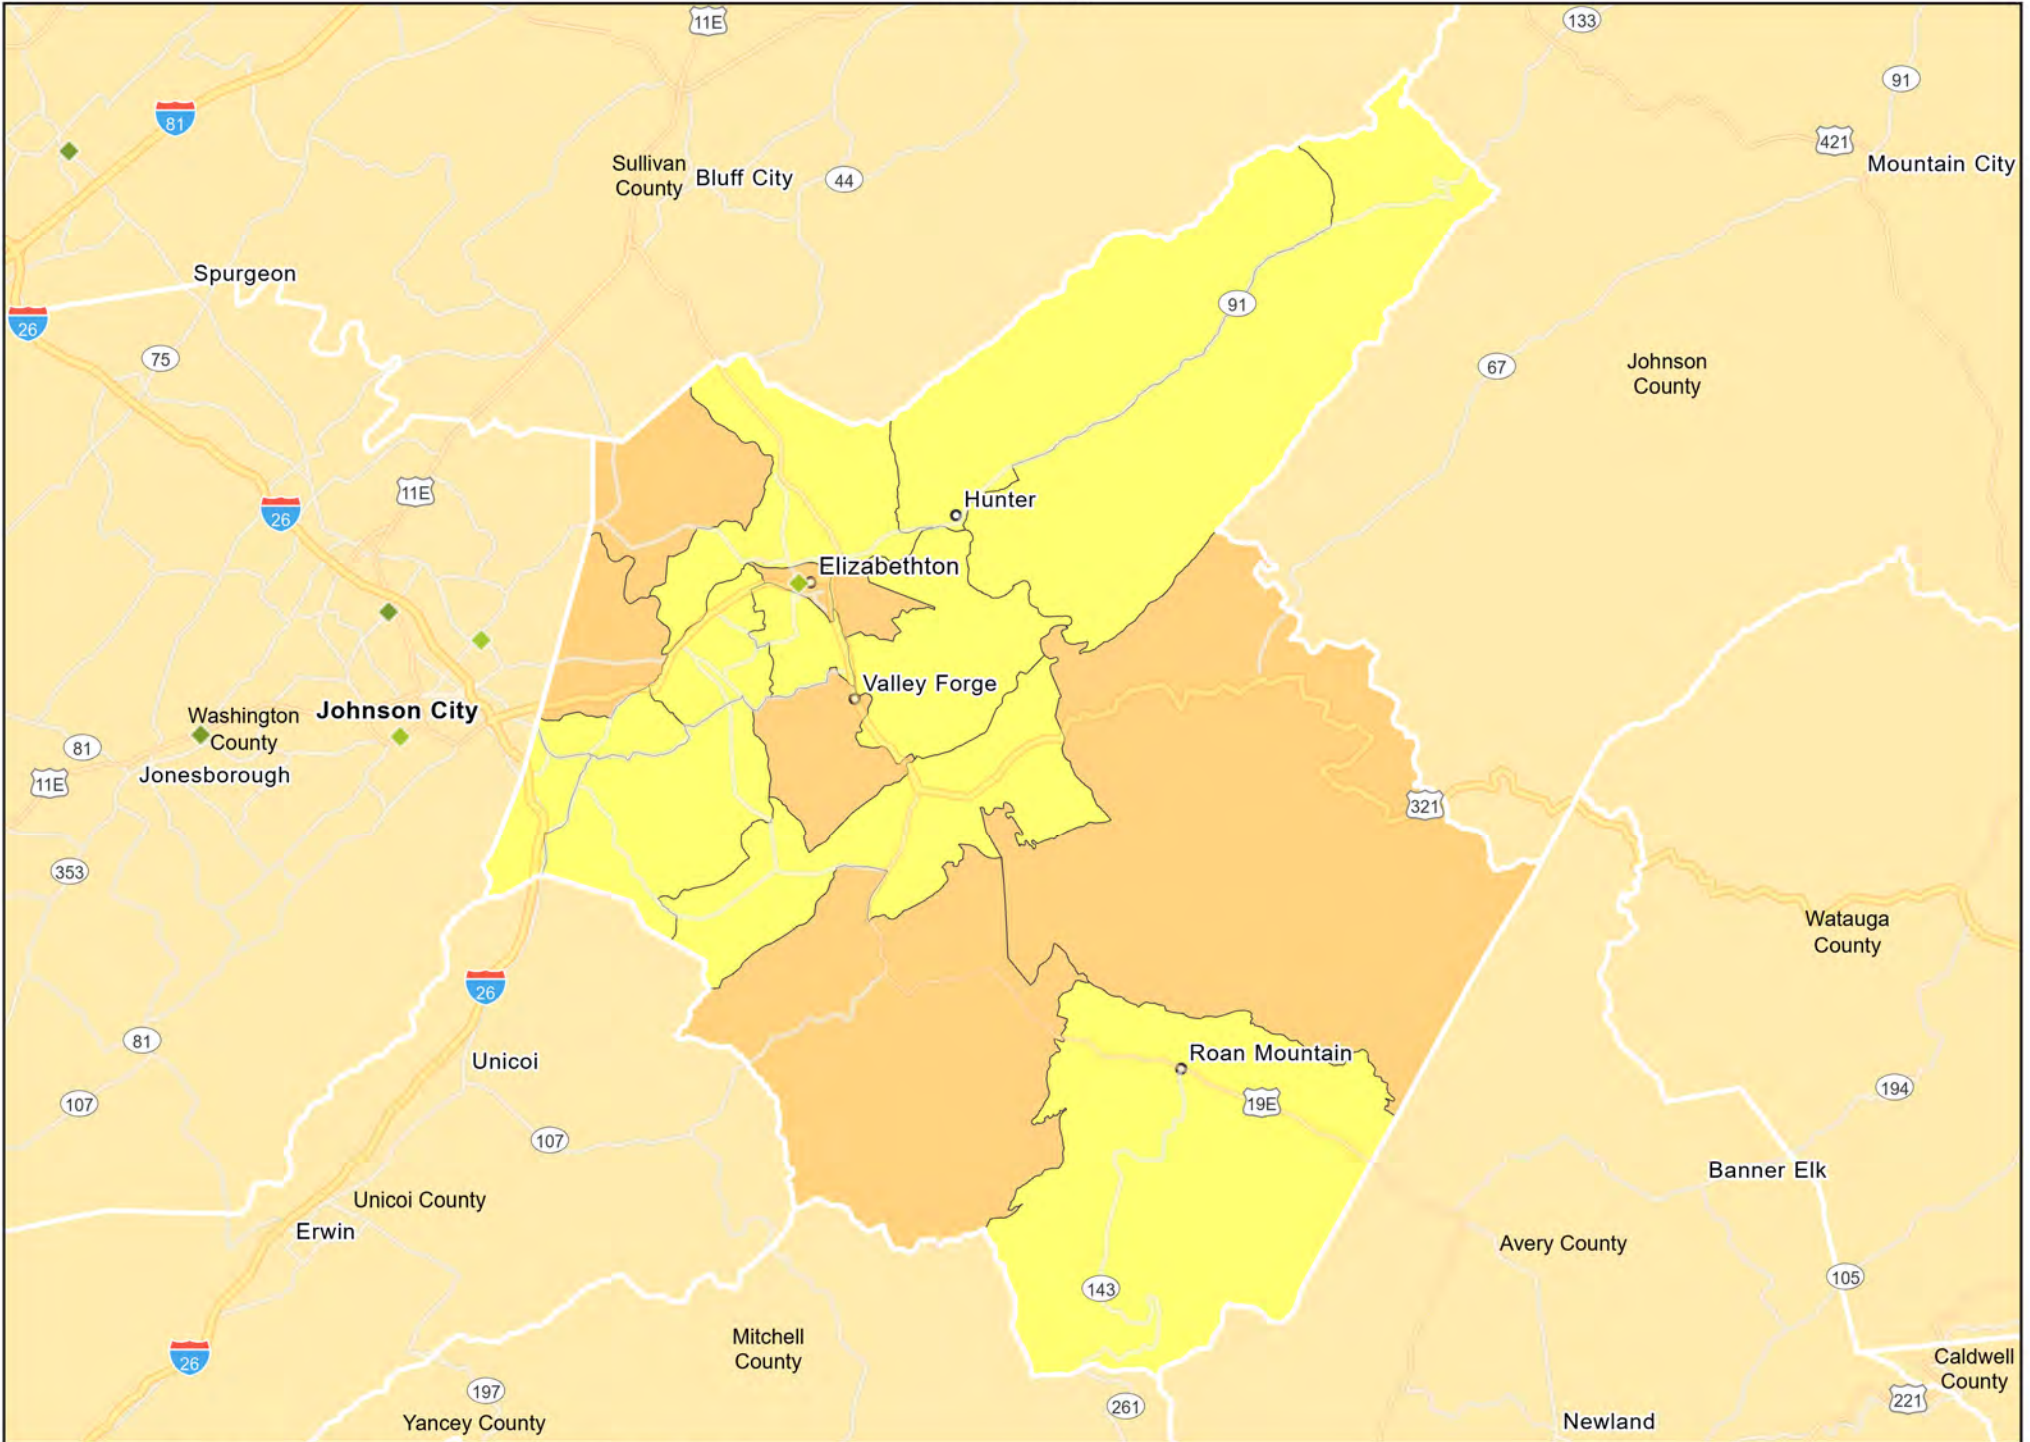

TN04 - Jackson
Madison County

- Branches
- Tract_Inc_Catg
- Moderate
- Upper
- Low
- Middle
- Income Unknown

TN05 - Johnson City
Carter County

TN05 - Johnson City
Washington County

TN06 - Kingsport--Bristol, TN
Sullivan County