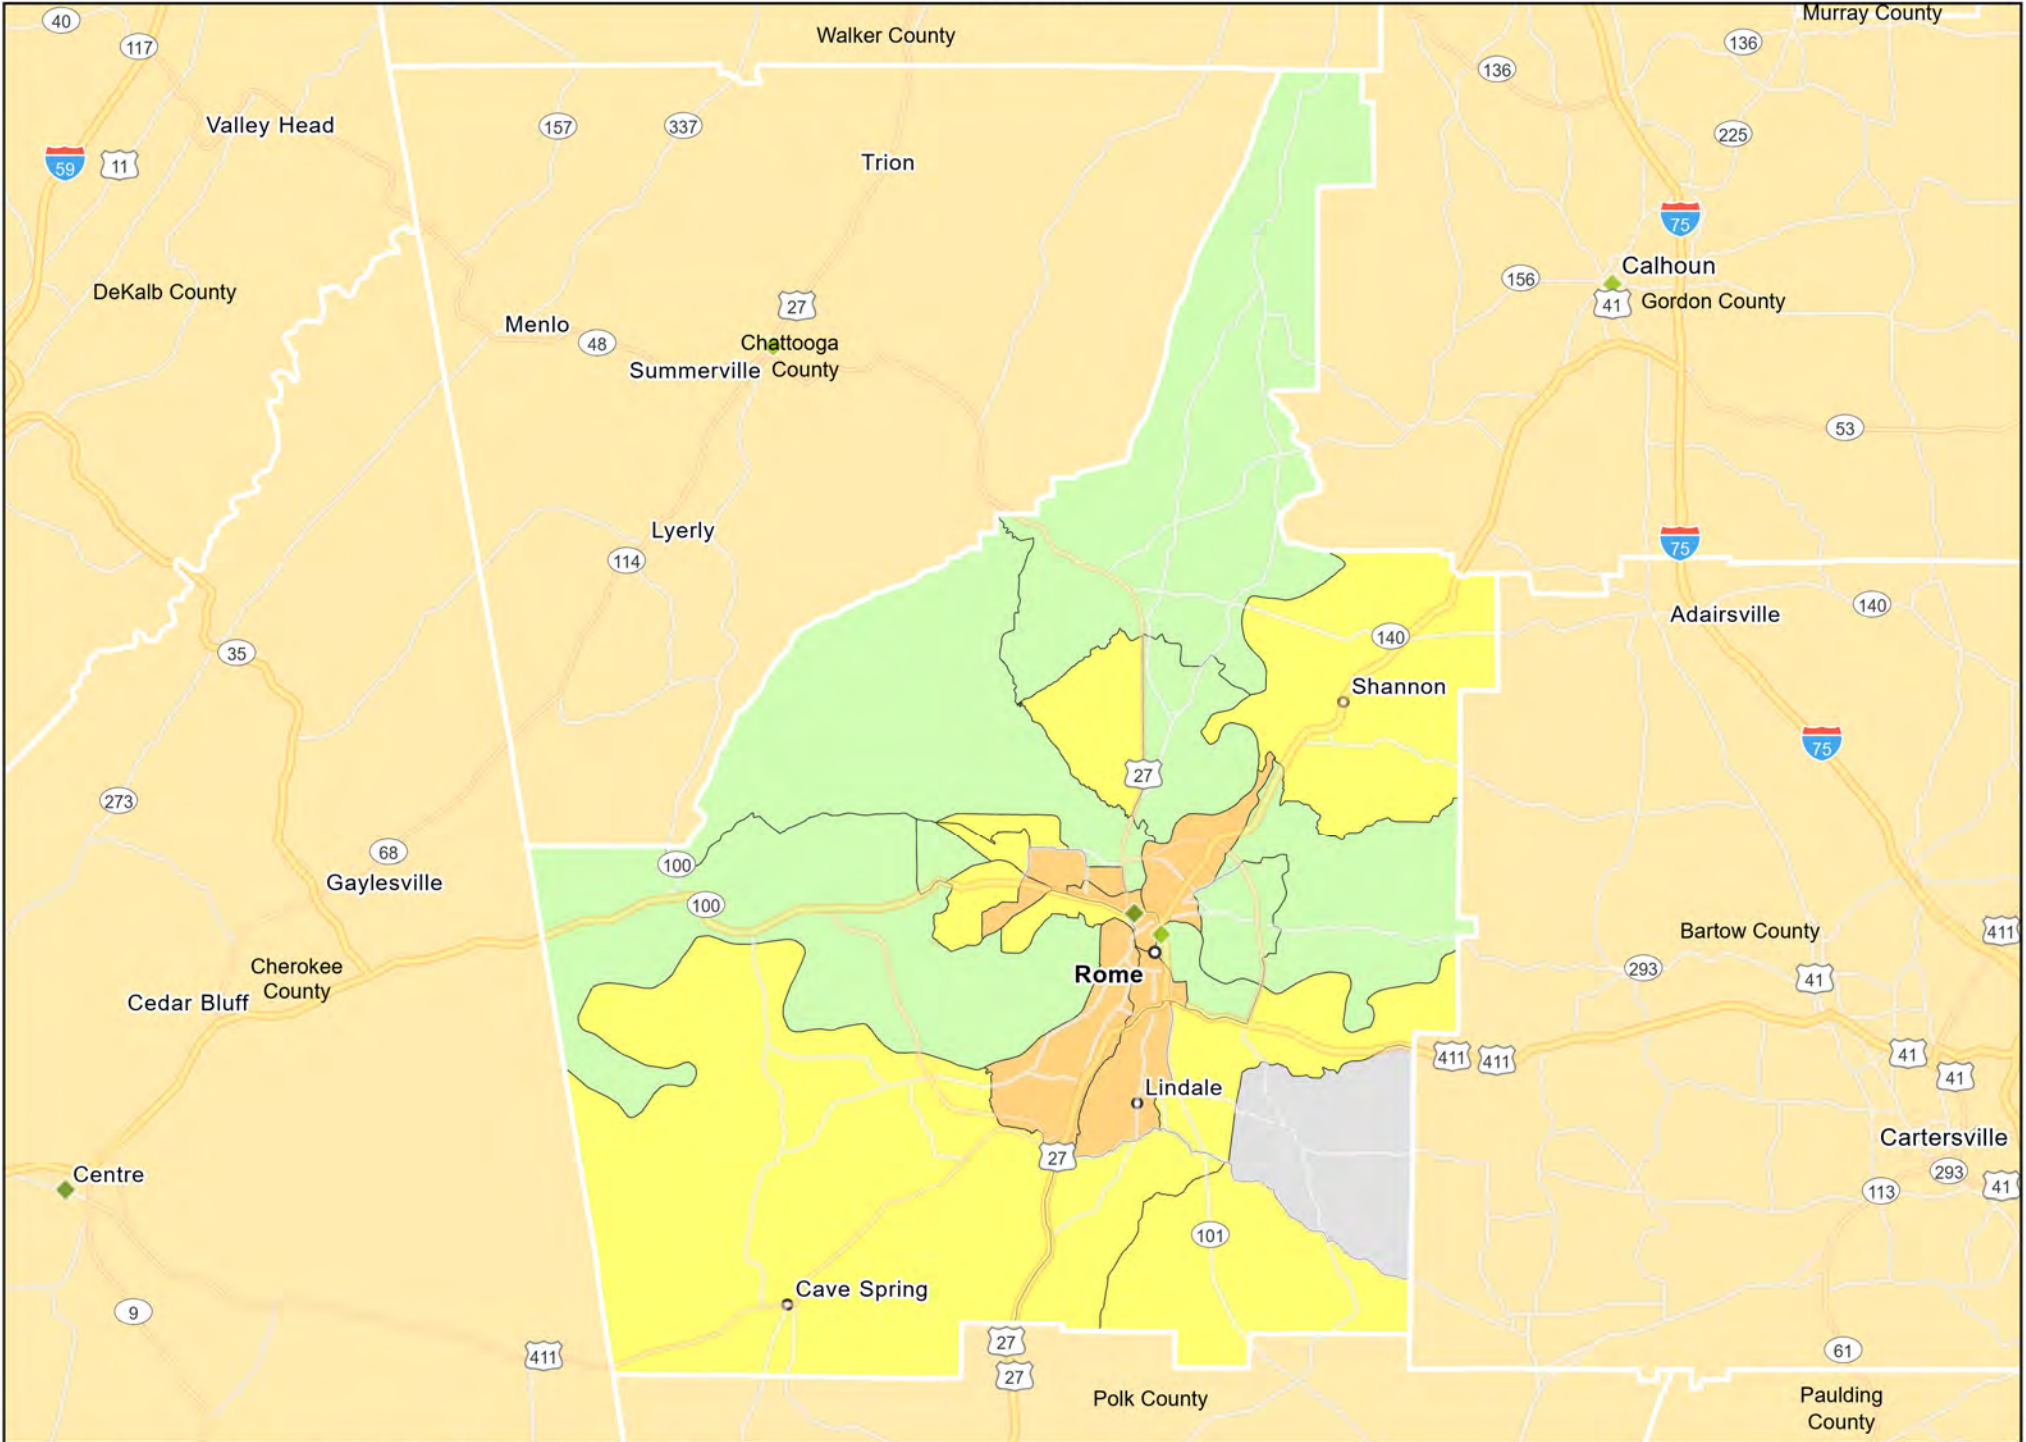

GA08 - Rome
Floyd County