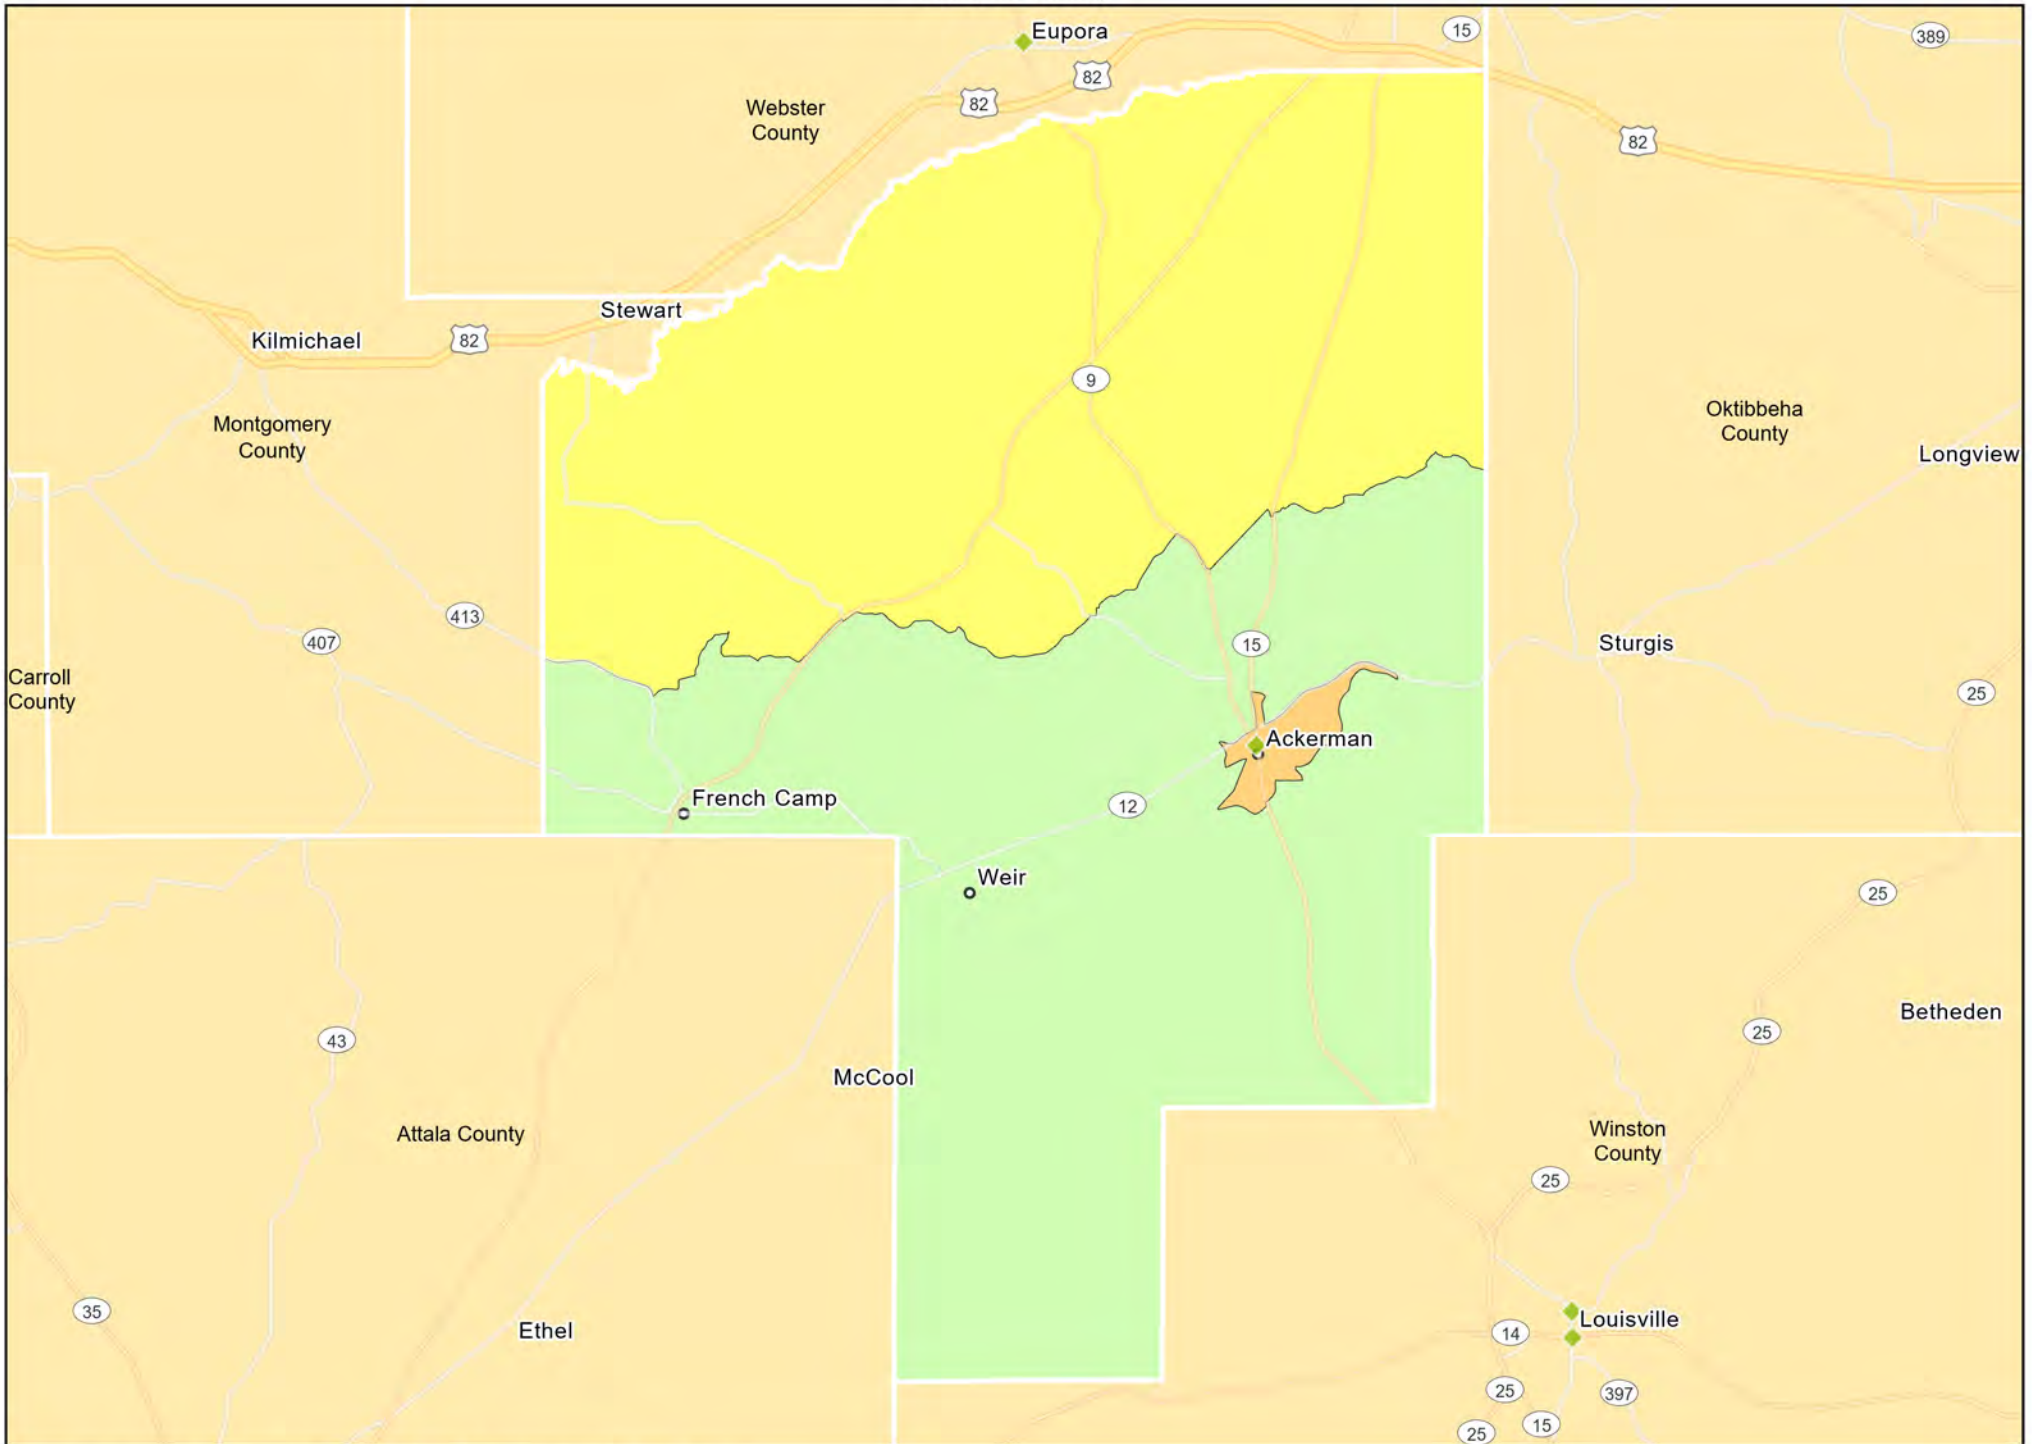

MS07 - Central Mississippi
Choctaw County