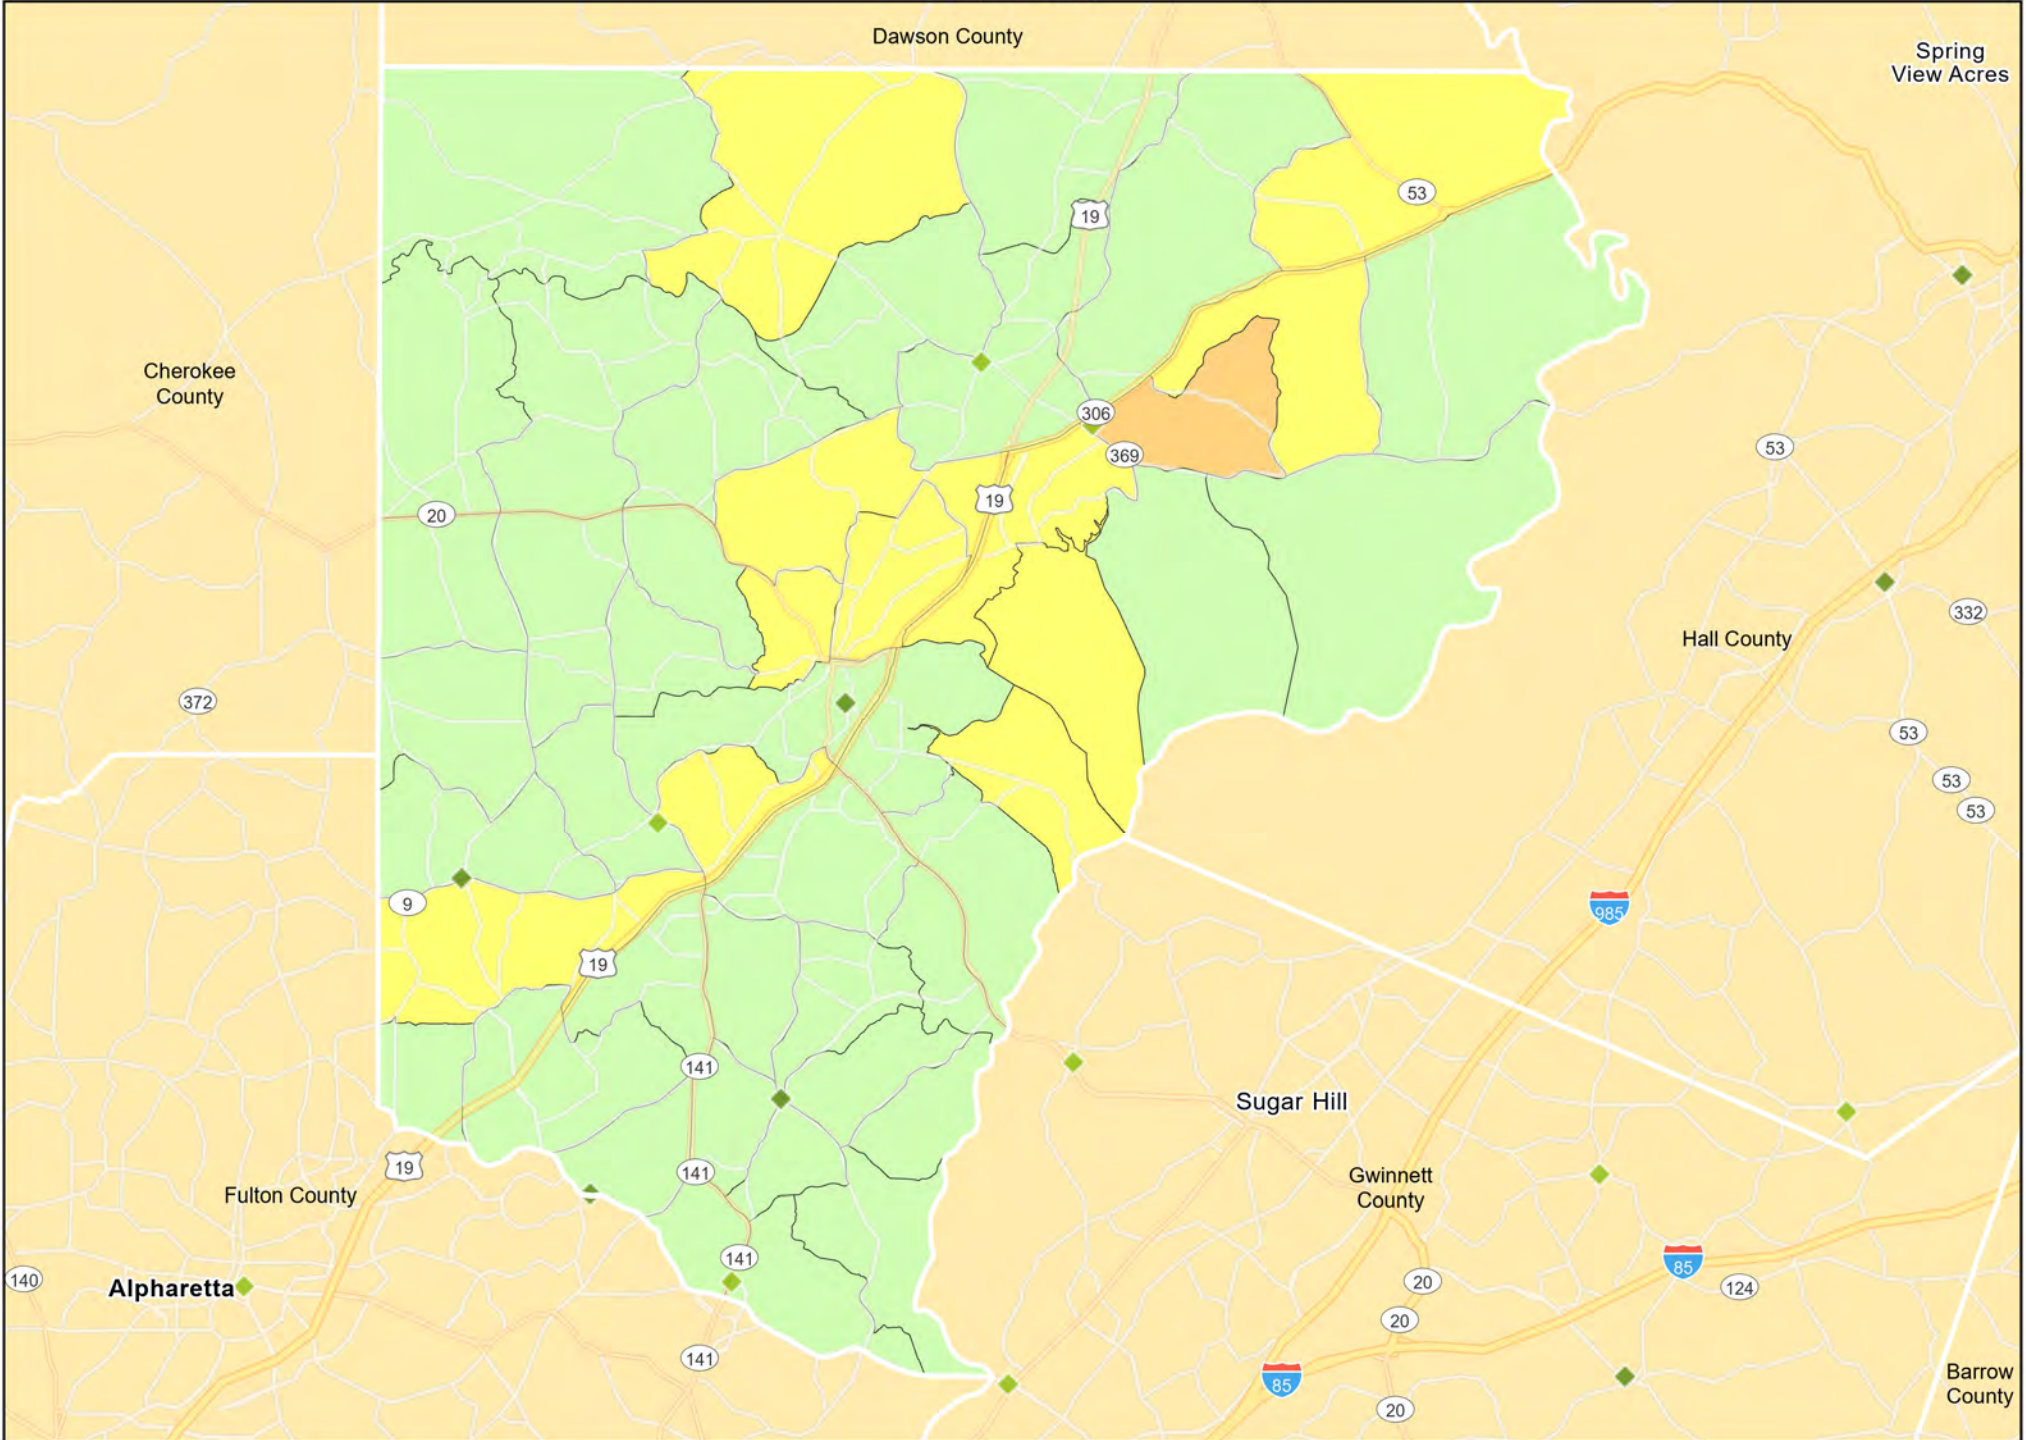

GA03 - Atlanta-Sandy Springs-Roswell
Forsyth County

- Branches
- Tract_Inc_Catg
- Moderate
- Upper
- Low
- Middle
- Income Unknown