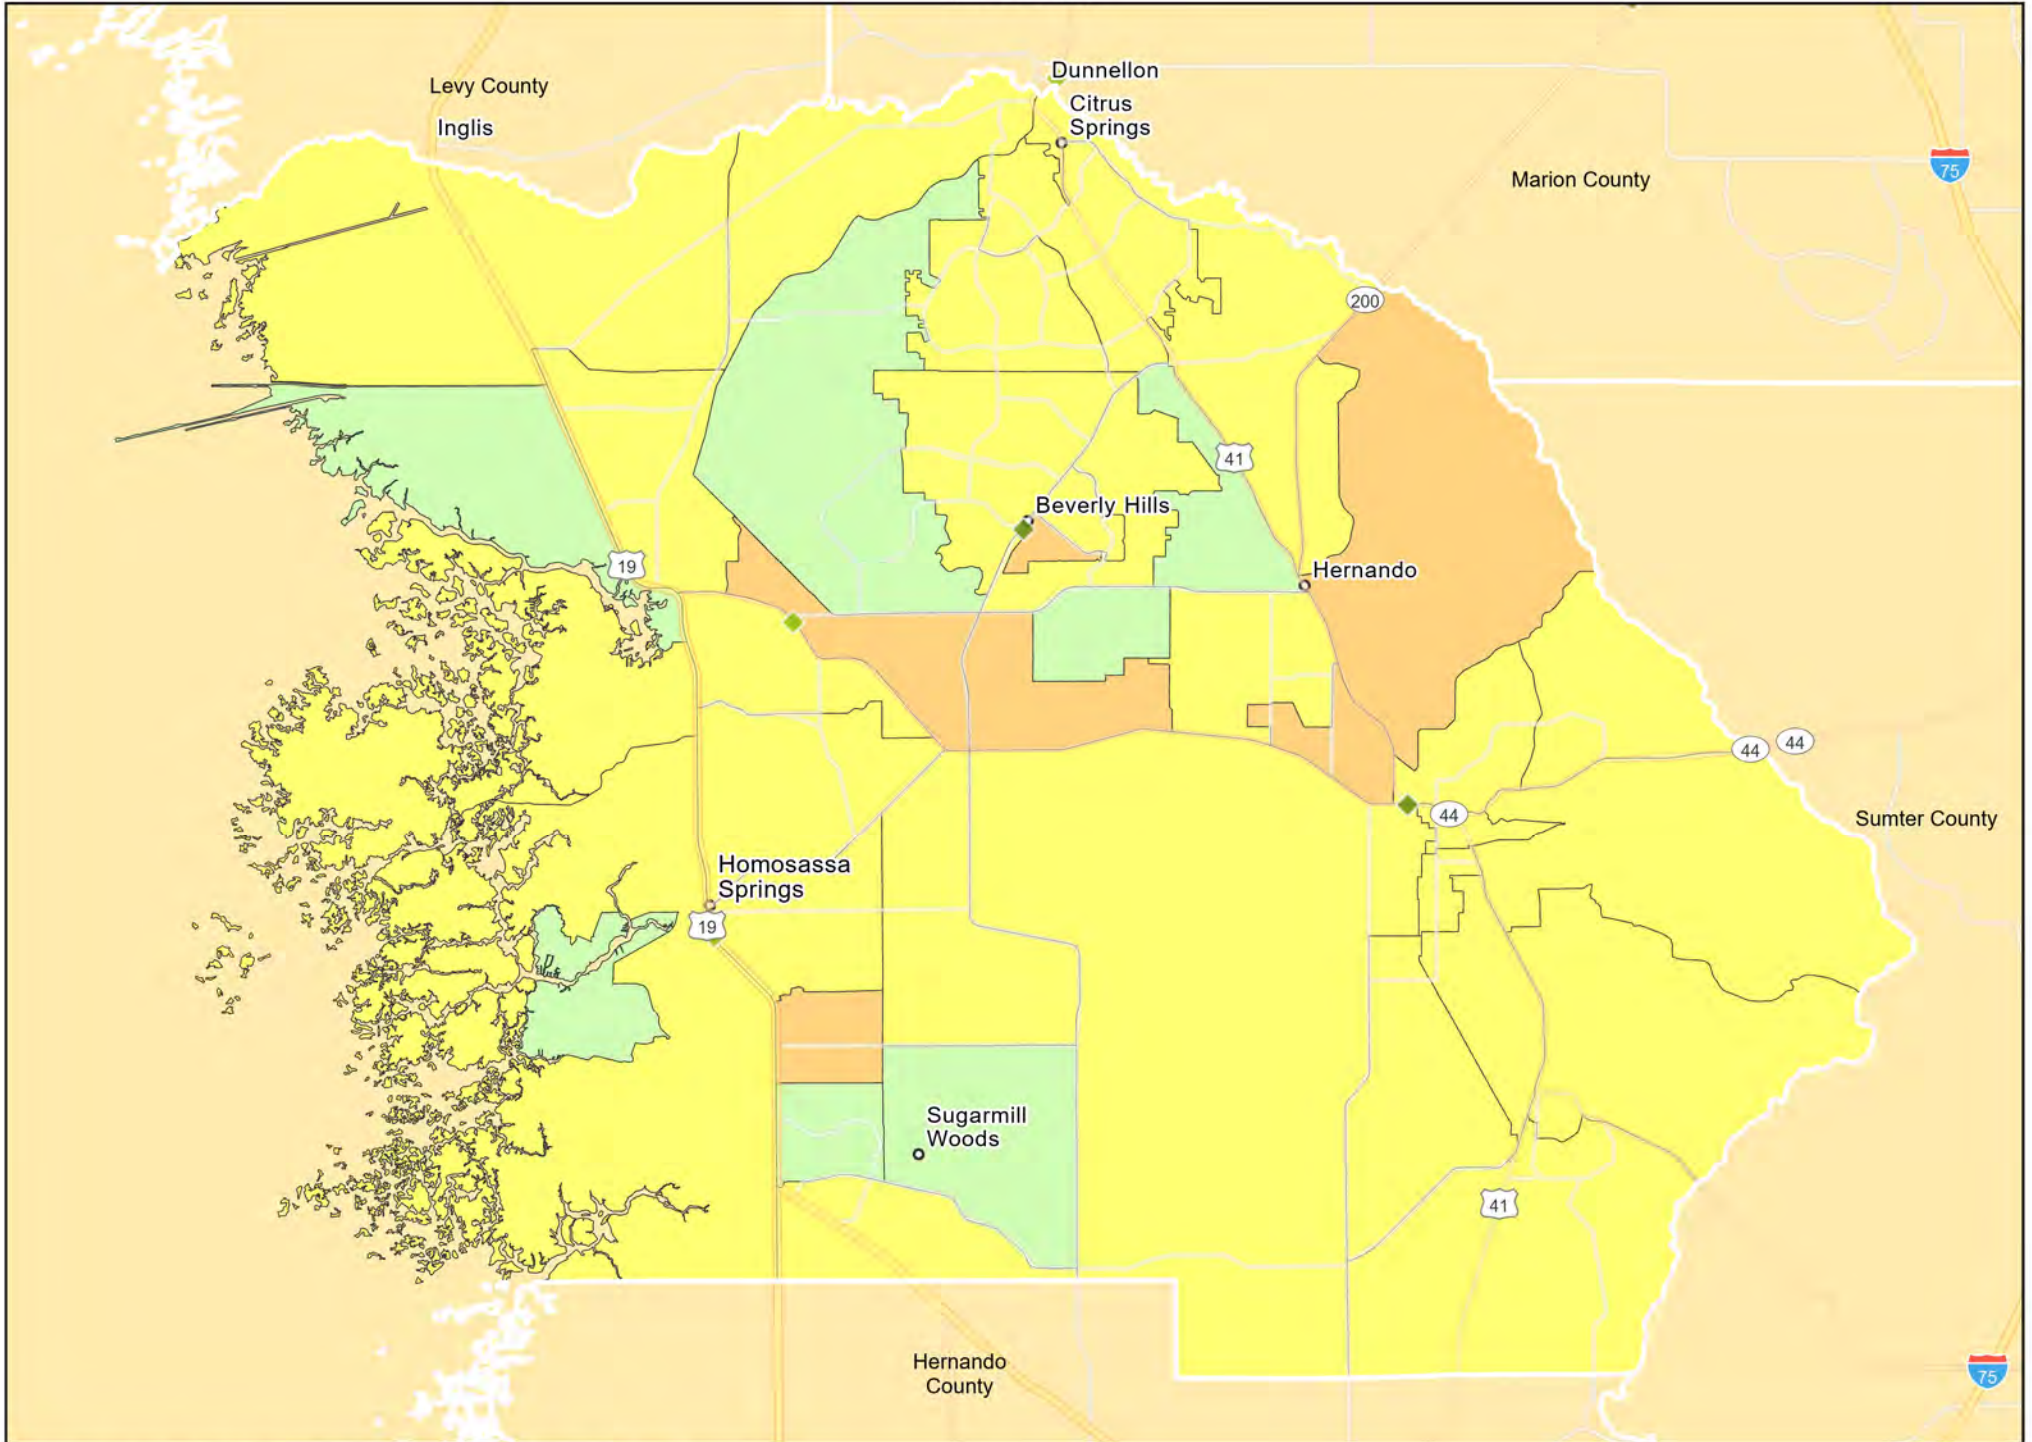

FL06 - Homosassa Springs
Citrus County

● Branches Tract_Inc_Catg
Low Moderate Upper
Middle Income Unknown