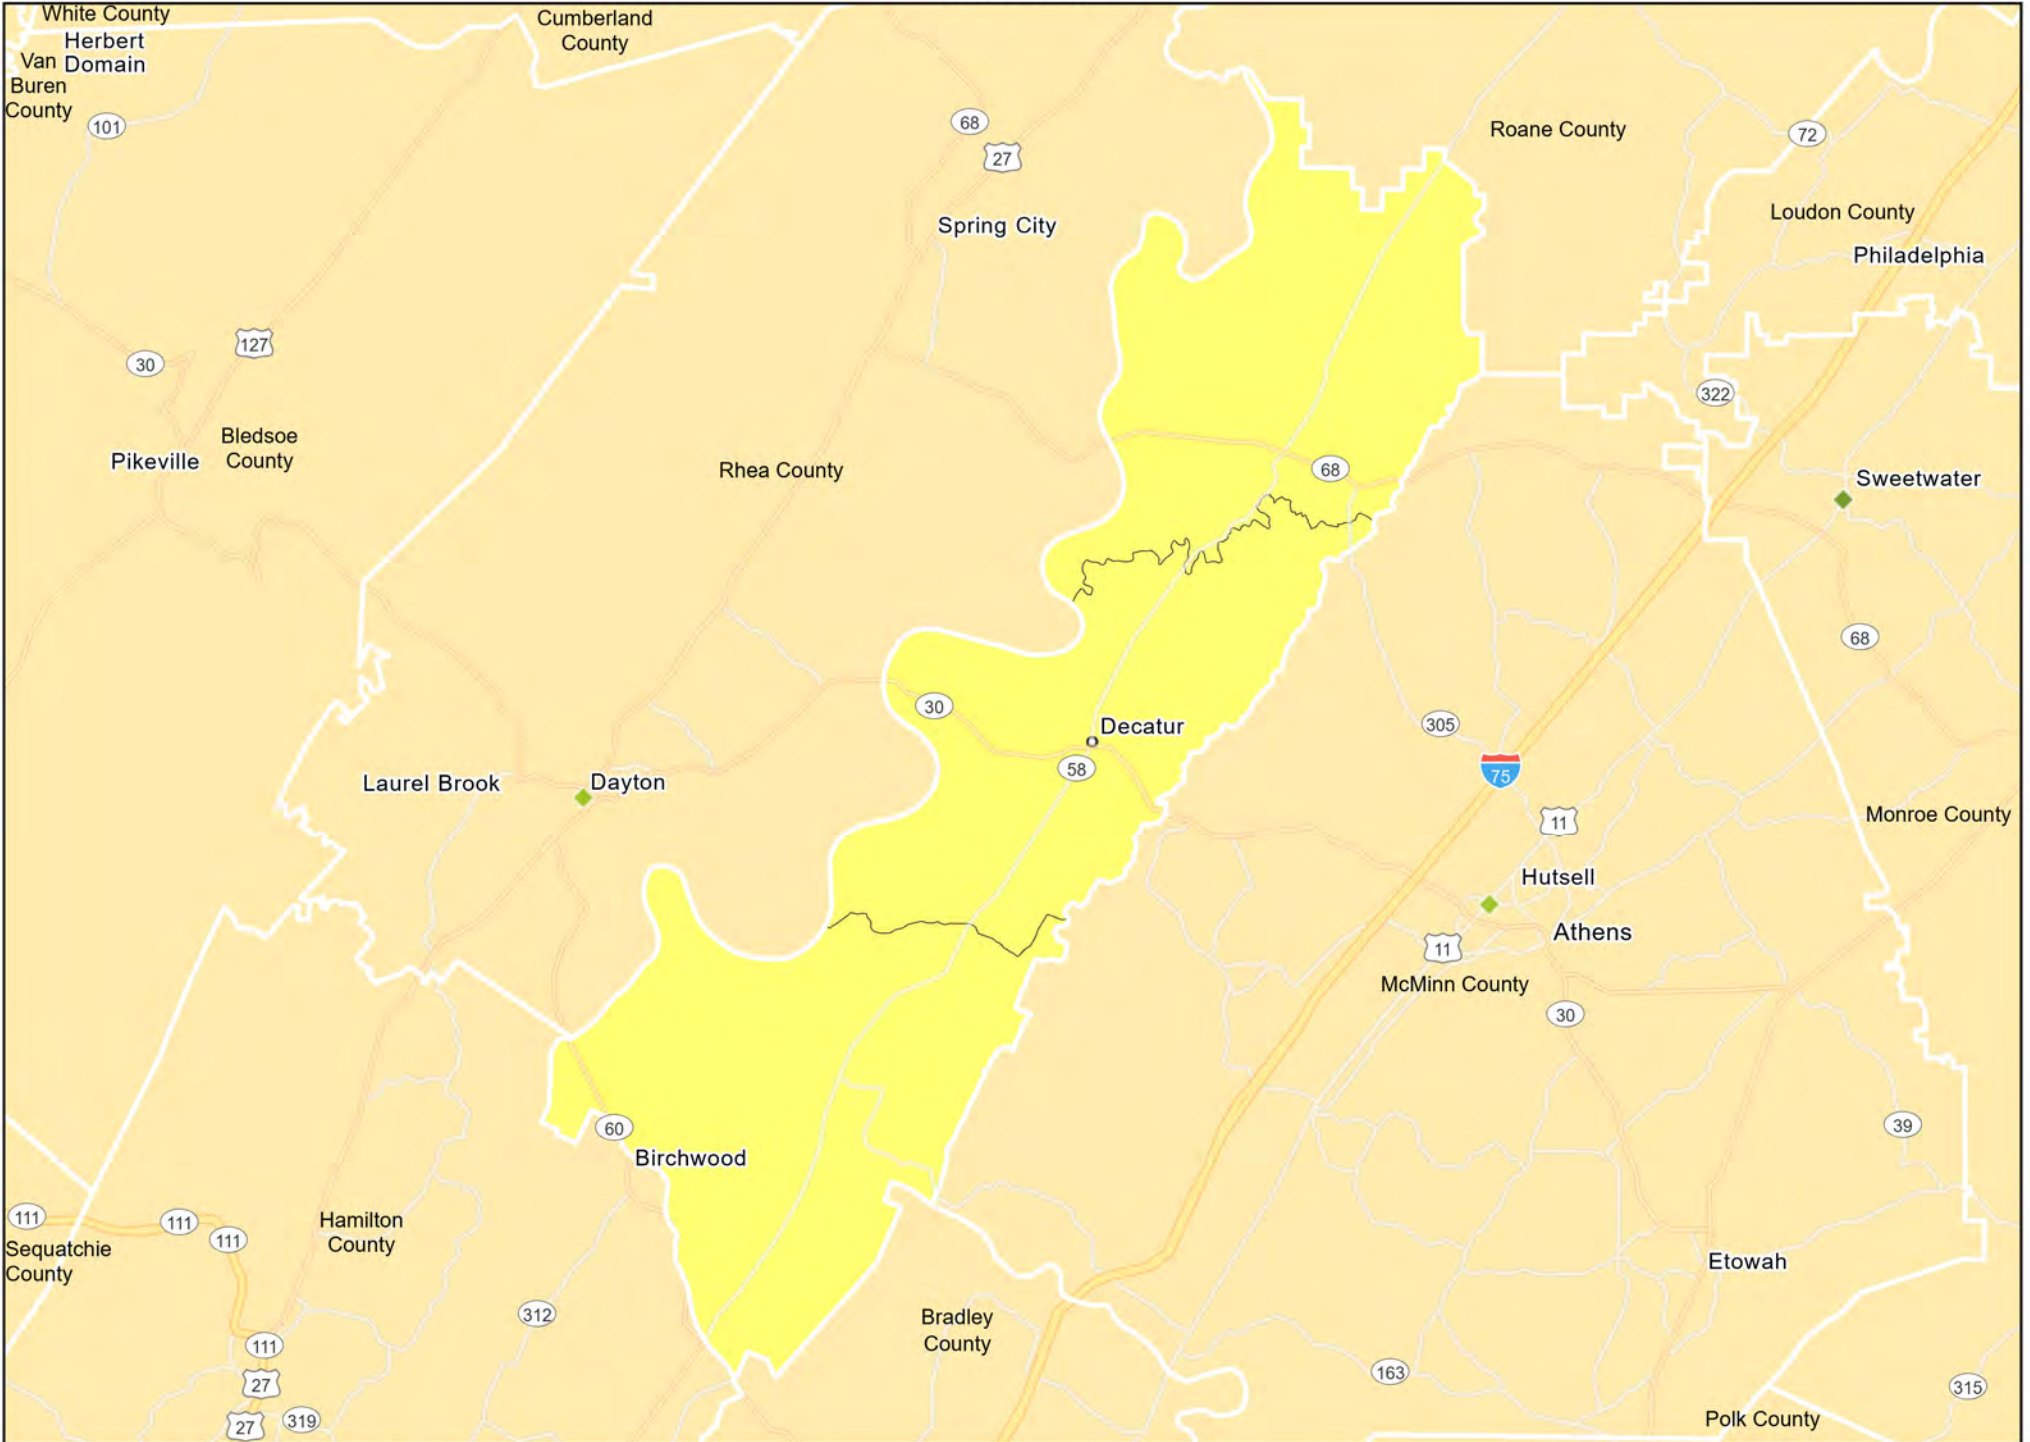

TN11 - Eastern Tennessee
Meigs County