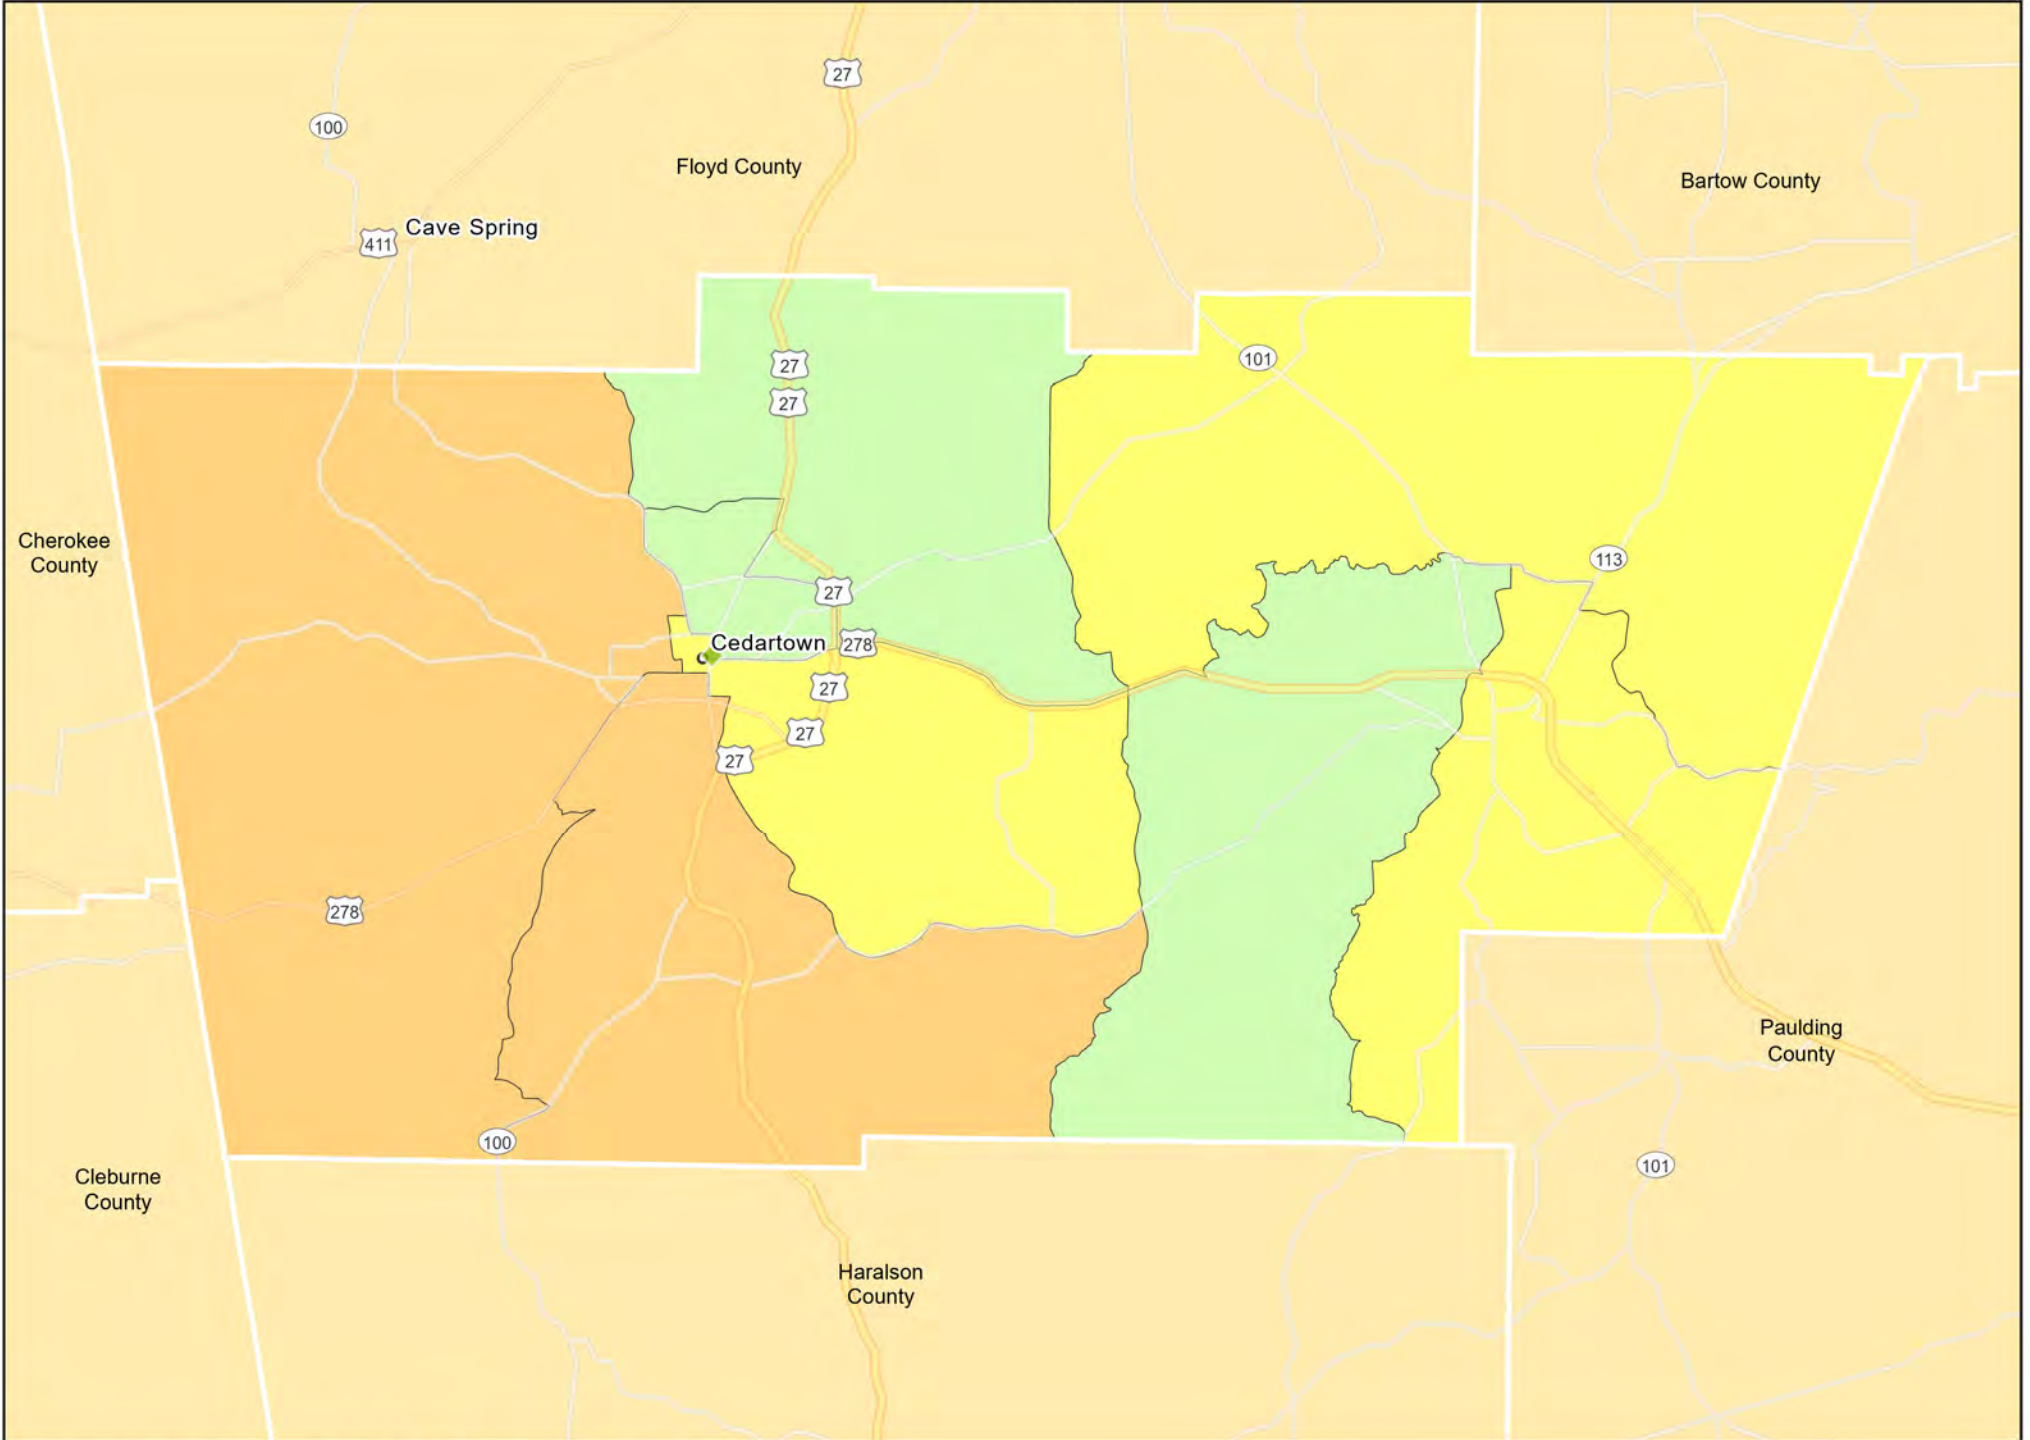

GA11 - Northwest Georgia
Chattooga County

● Branches Tract_Inc_Catg

Low	Moderate	Upper
Middle	Income Unknown	

GA11 - Northwest Georgia
Gilmer County

GA11 - Northwest Georgia
Gordon County

GA11 - Northwest Georgia
Polk County