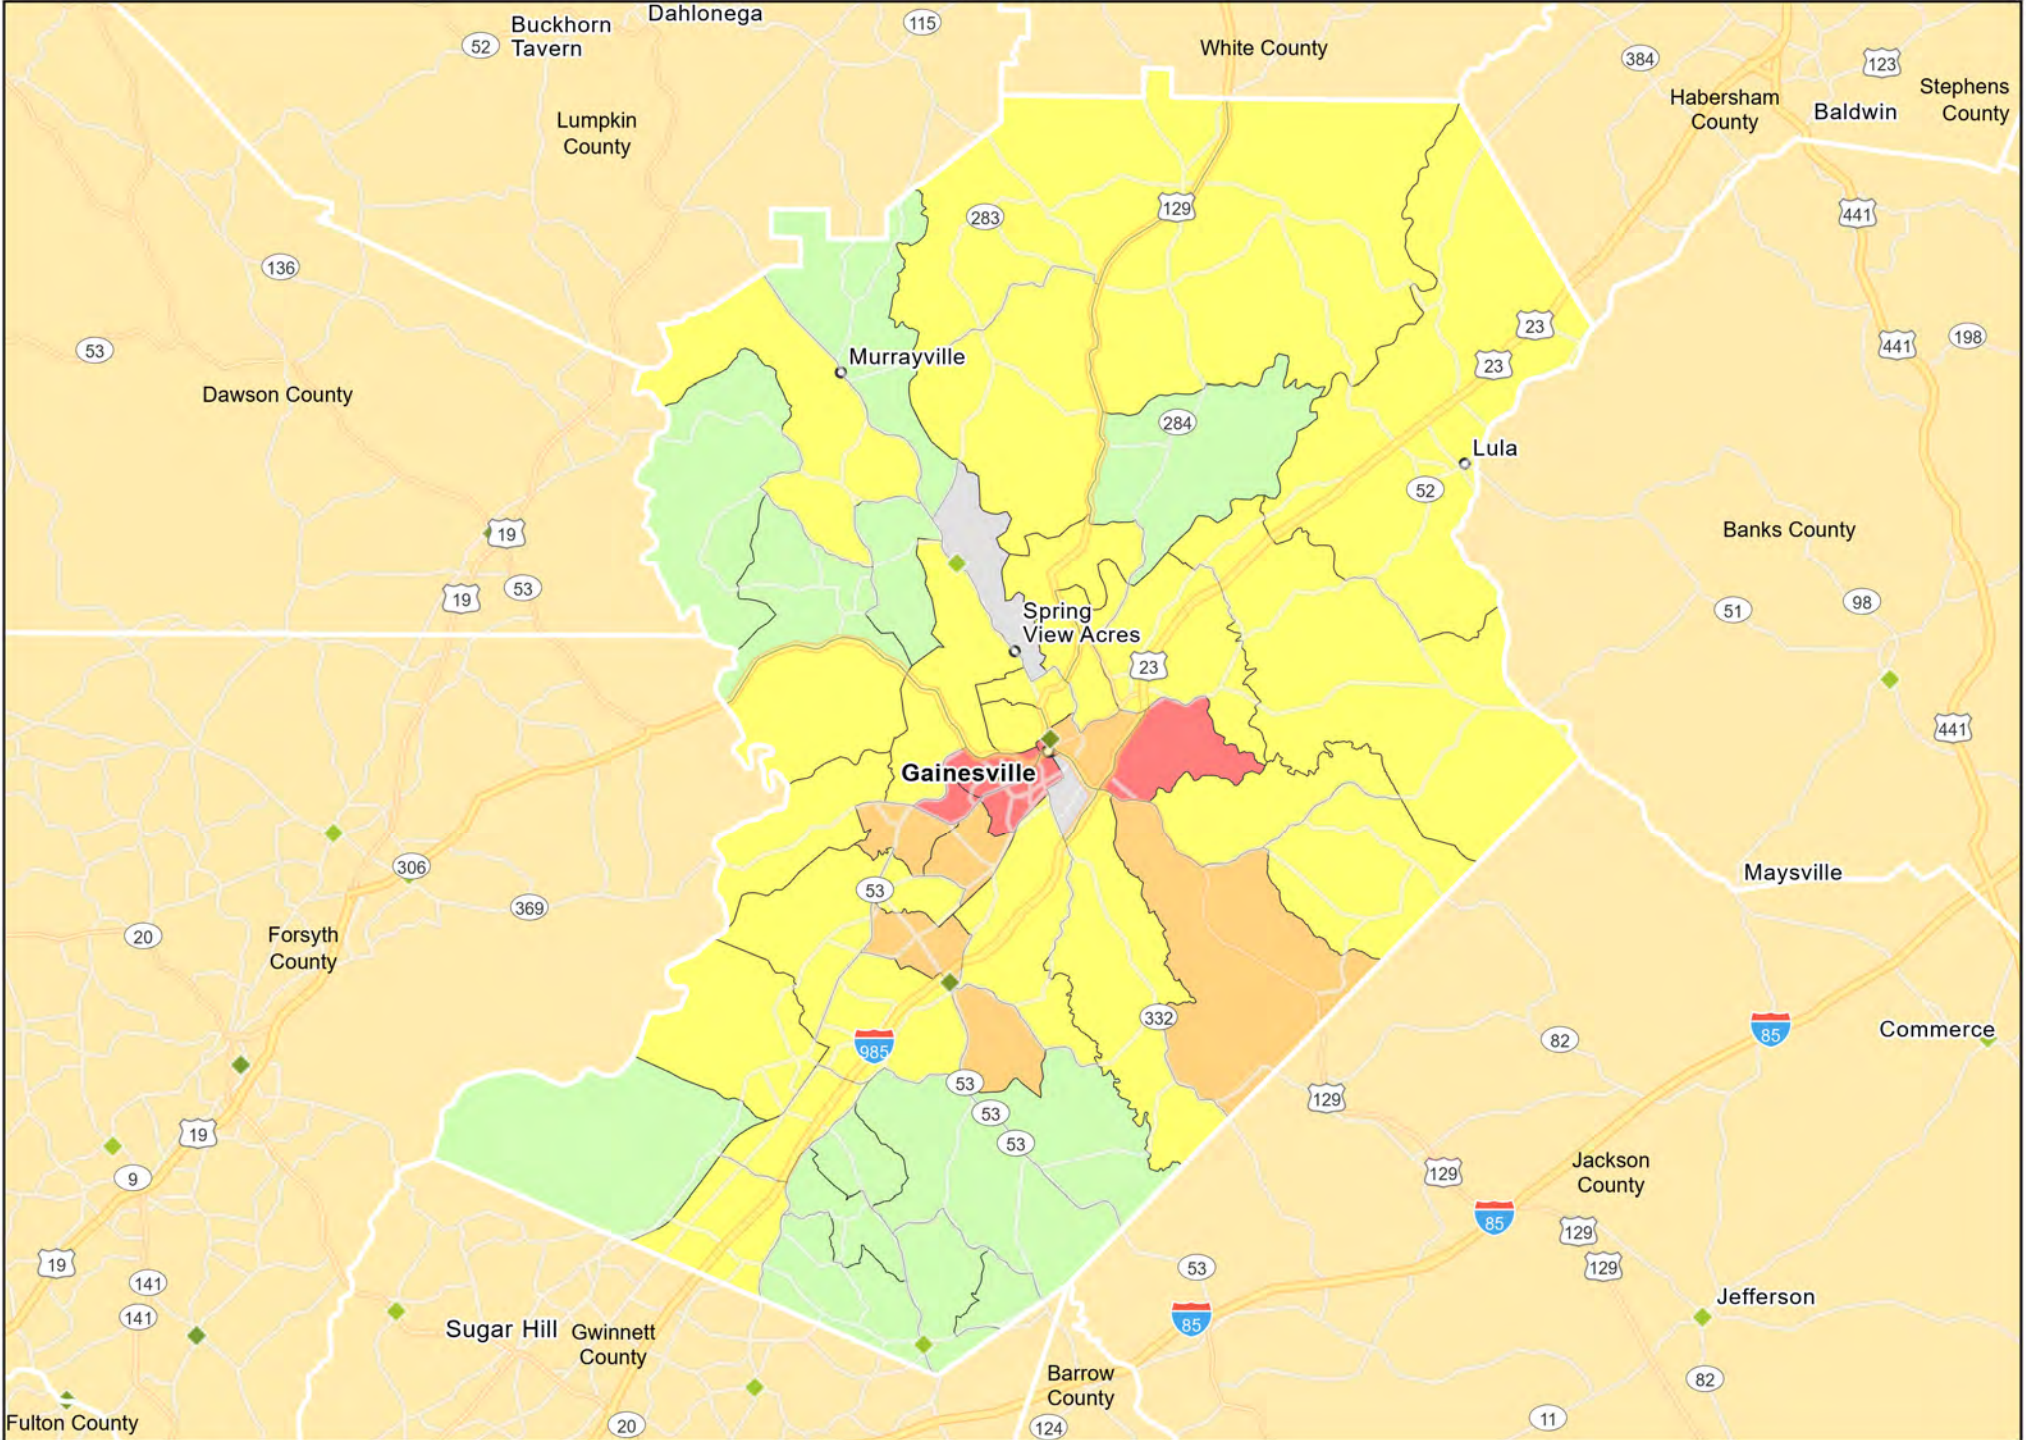

GA05 - Columbus (GA-AL)
Muscookee County

- Branches
- Tract_Inc_Catg
- Moderate
- Upper
- Low
- Middle
- Income Unknown

GA06 - Dalton
Murray County

GA06 - Dalton
Whitfield County

GA07 - Gainesville
Hall County