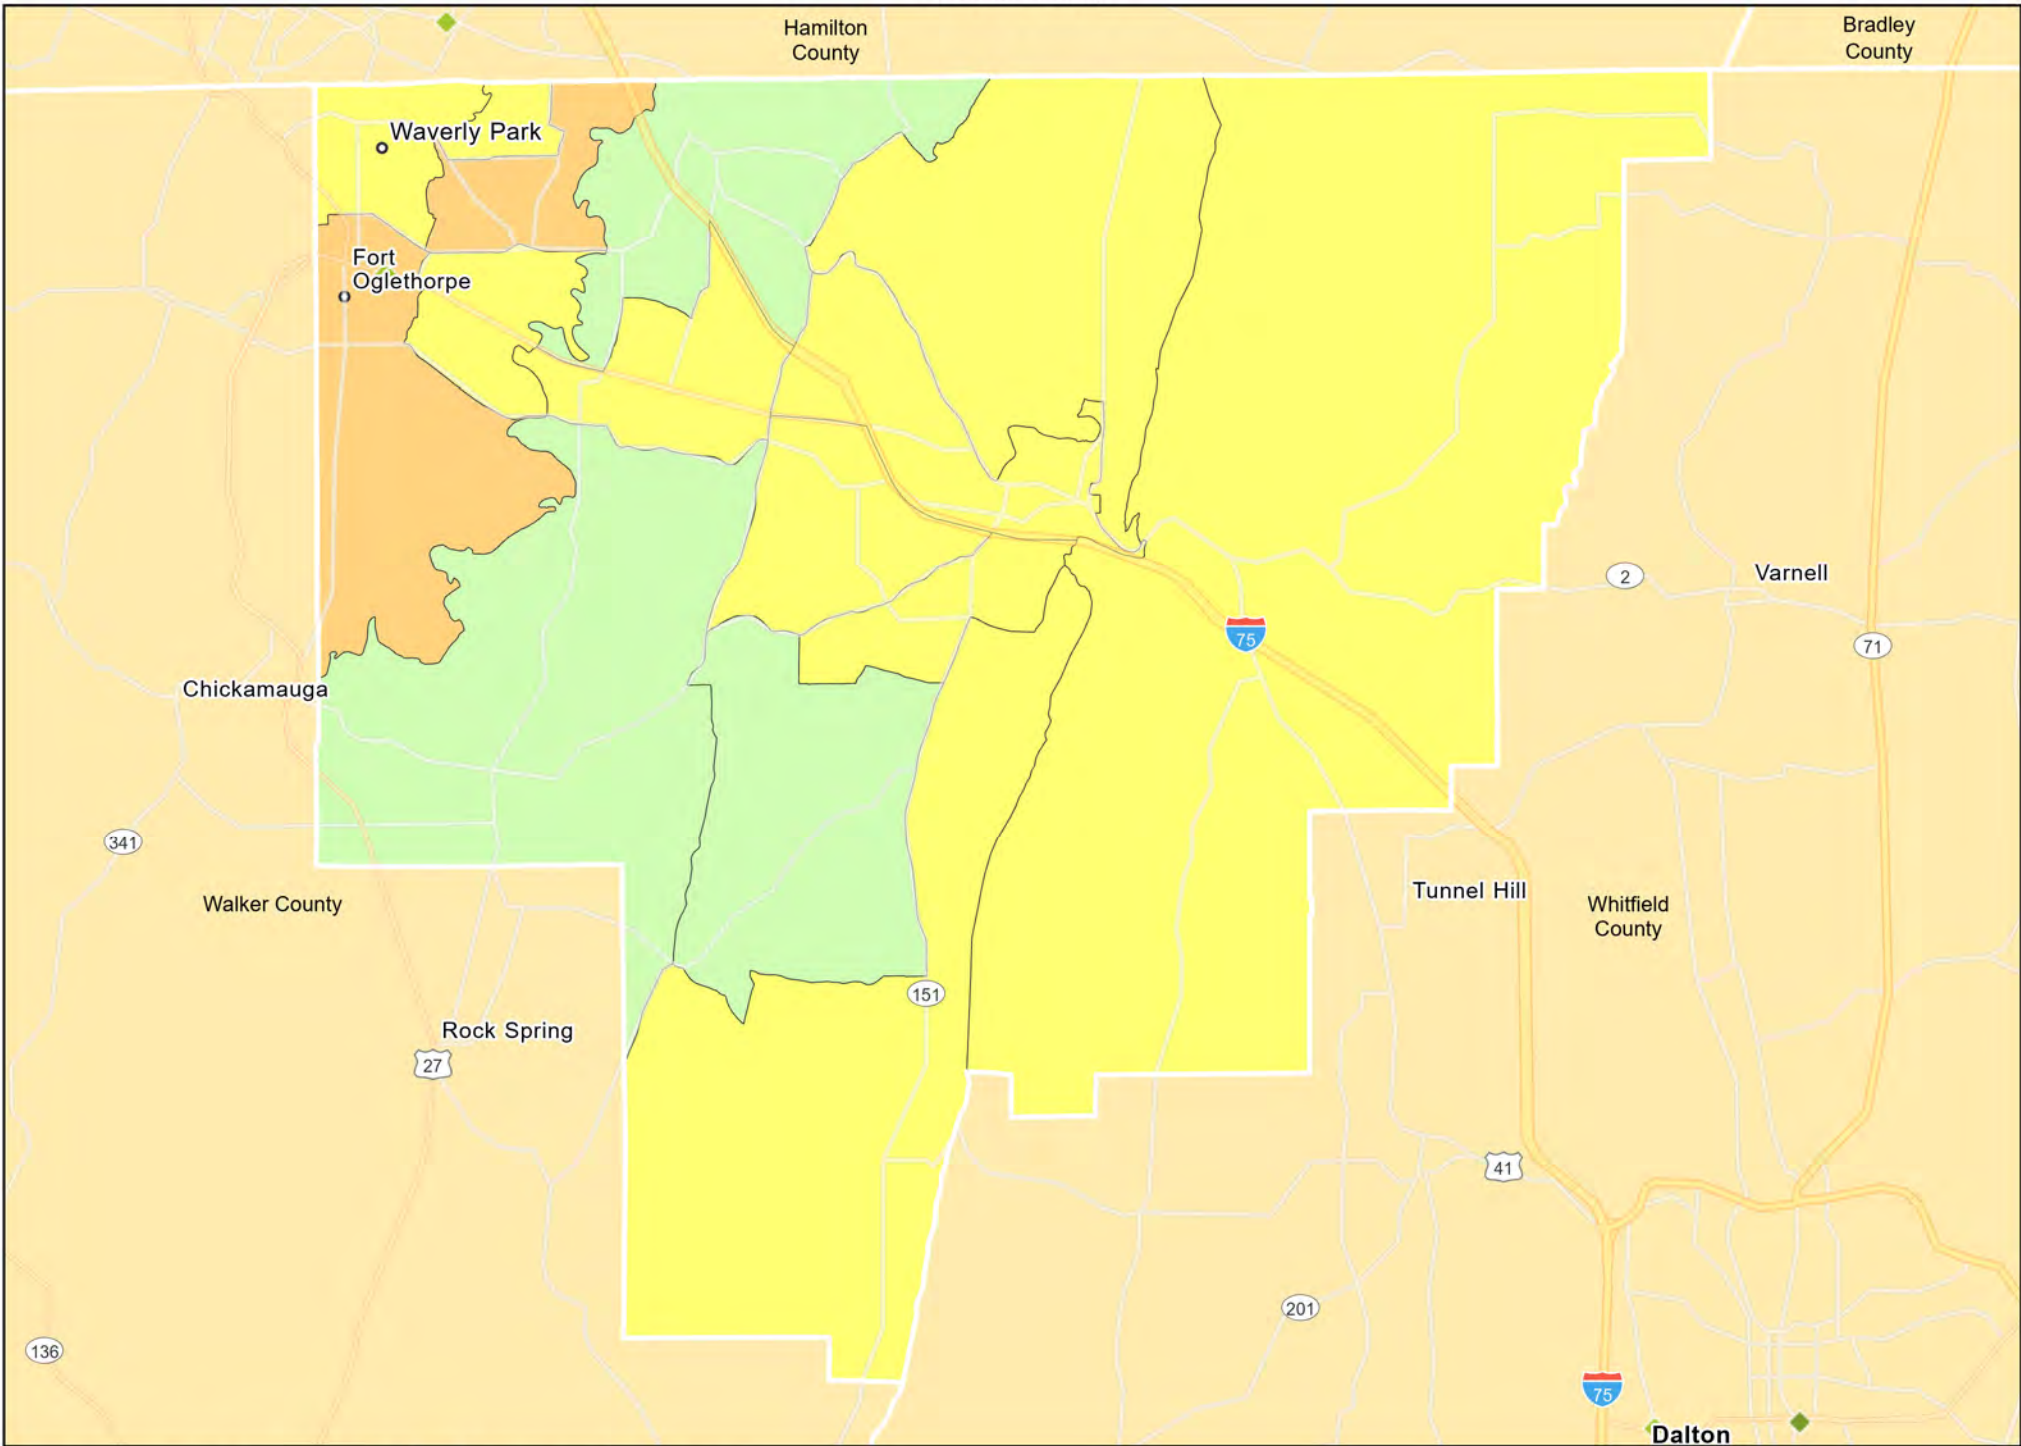

TN01 - Chattanooga (GA - TN)
Catoosa County

● Branches
Tract_Inc_Catg
Low Moderate Upper
Middle Income Unknown