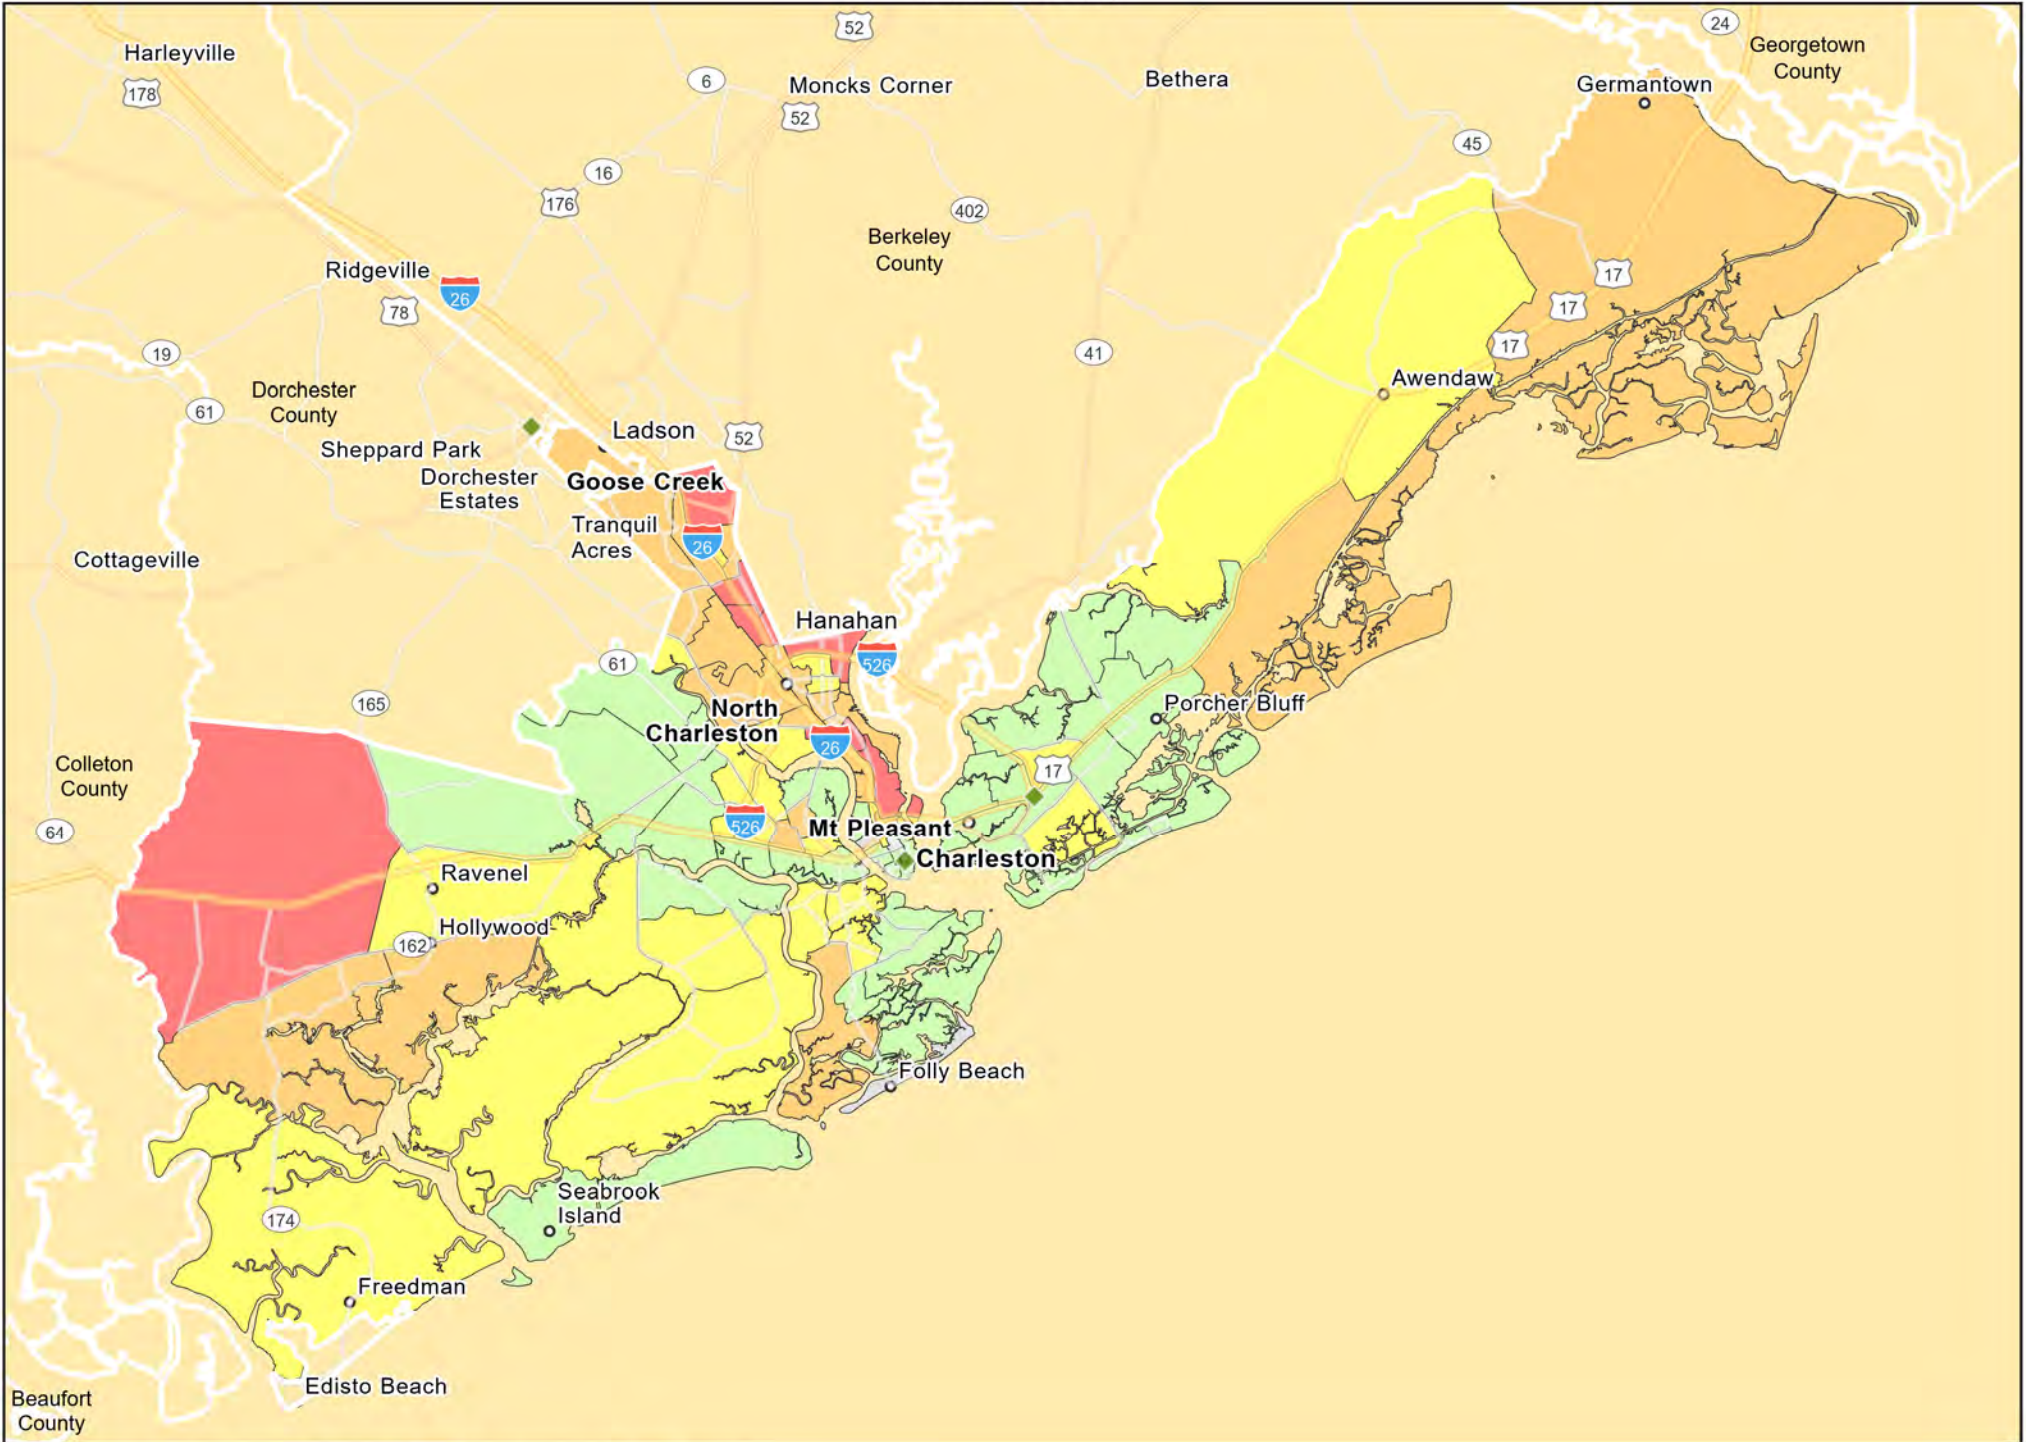

NC02 - Raleigh-Cary
Wake County

- Branches
- Tract_Inc_Catg
- Moderate
- Upper
- Low
- Middle
- Income Unknown

NC03 - Macon County
Macon County

SC01 - Charleston
Charleston County

- Branches
- Tract_Inc_Catg
- Low
- Middle
- Moderate
- Upper
- Income Unknown