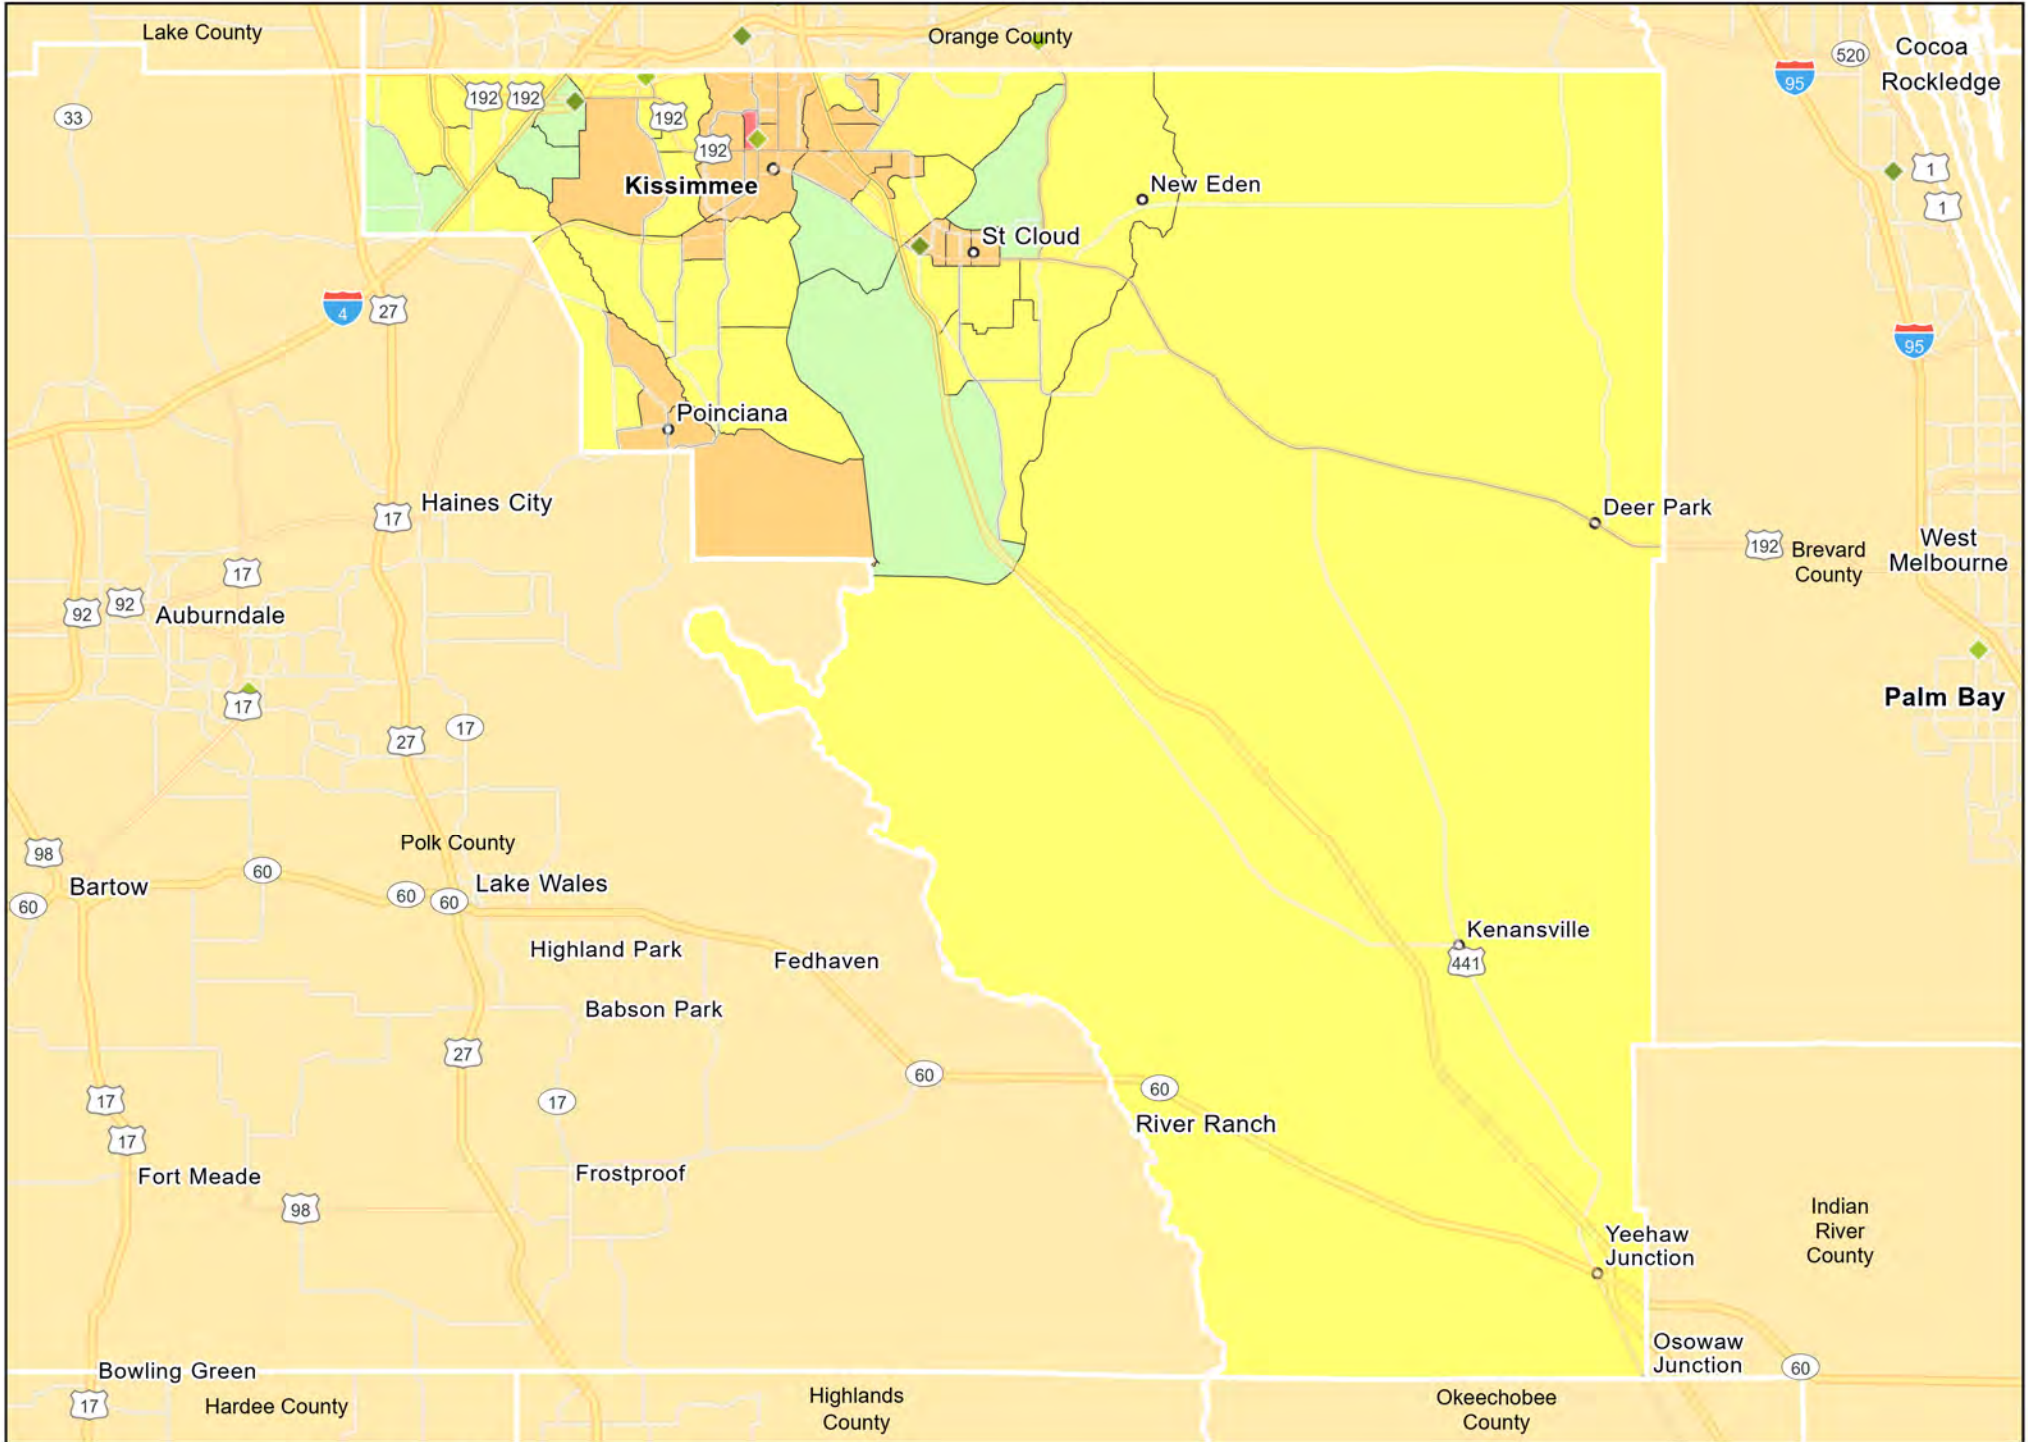

FL10 - Naples-Immokalee-Marco Island
Collier County

- Branches
- Tract_Inc_Catg
- Low
- Moderate
- Middle
- Upper
- Income Unknown

FL11 - Ocala
Marion County

FL12 - Orlando-Kissimmee-Sanford
Osceola County