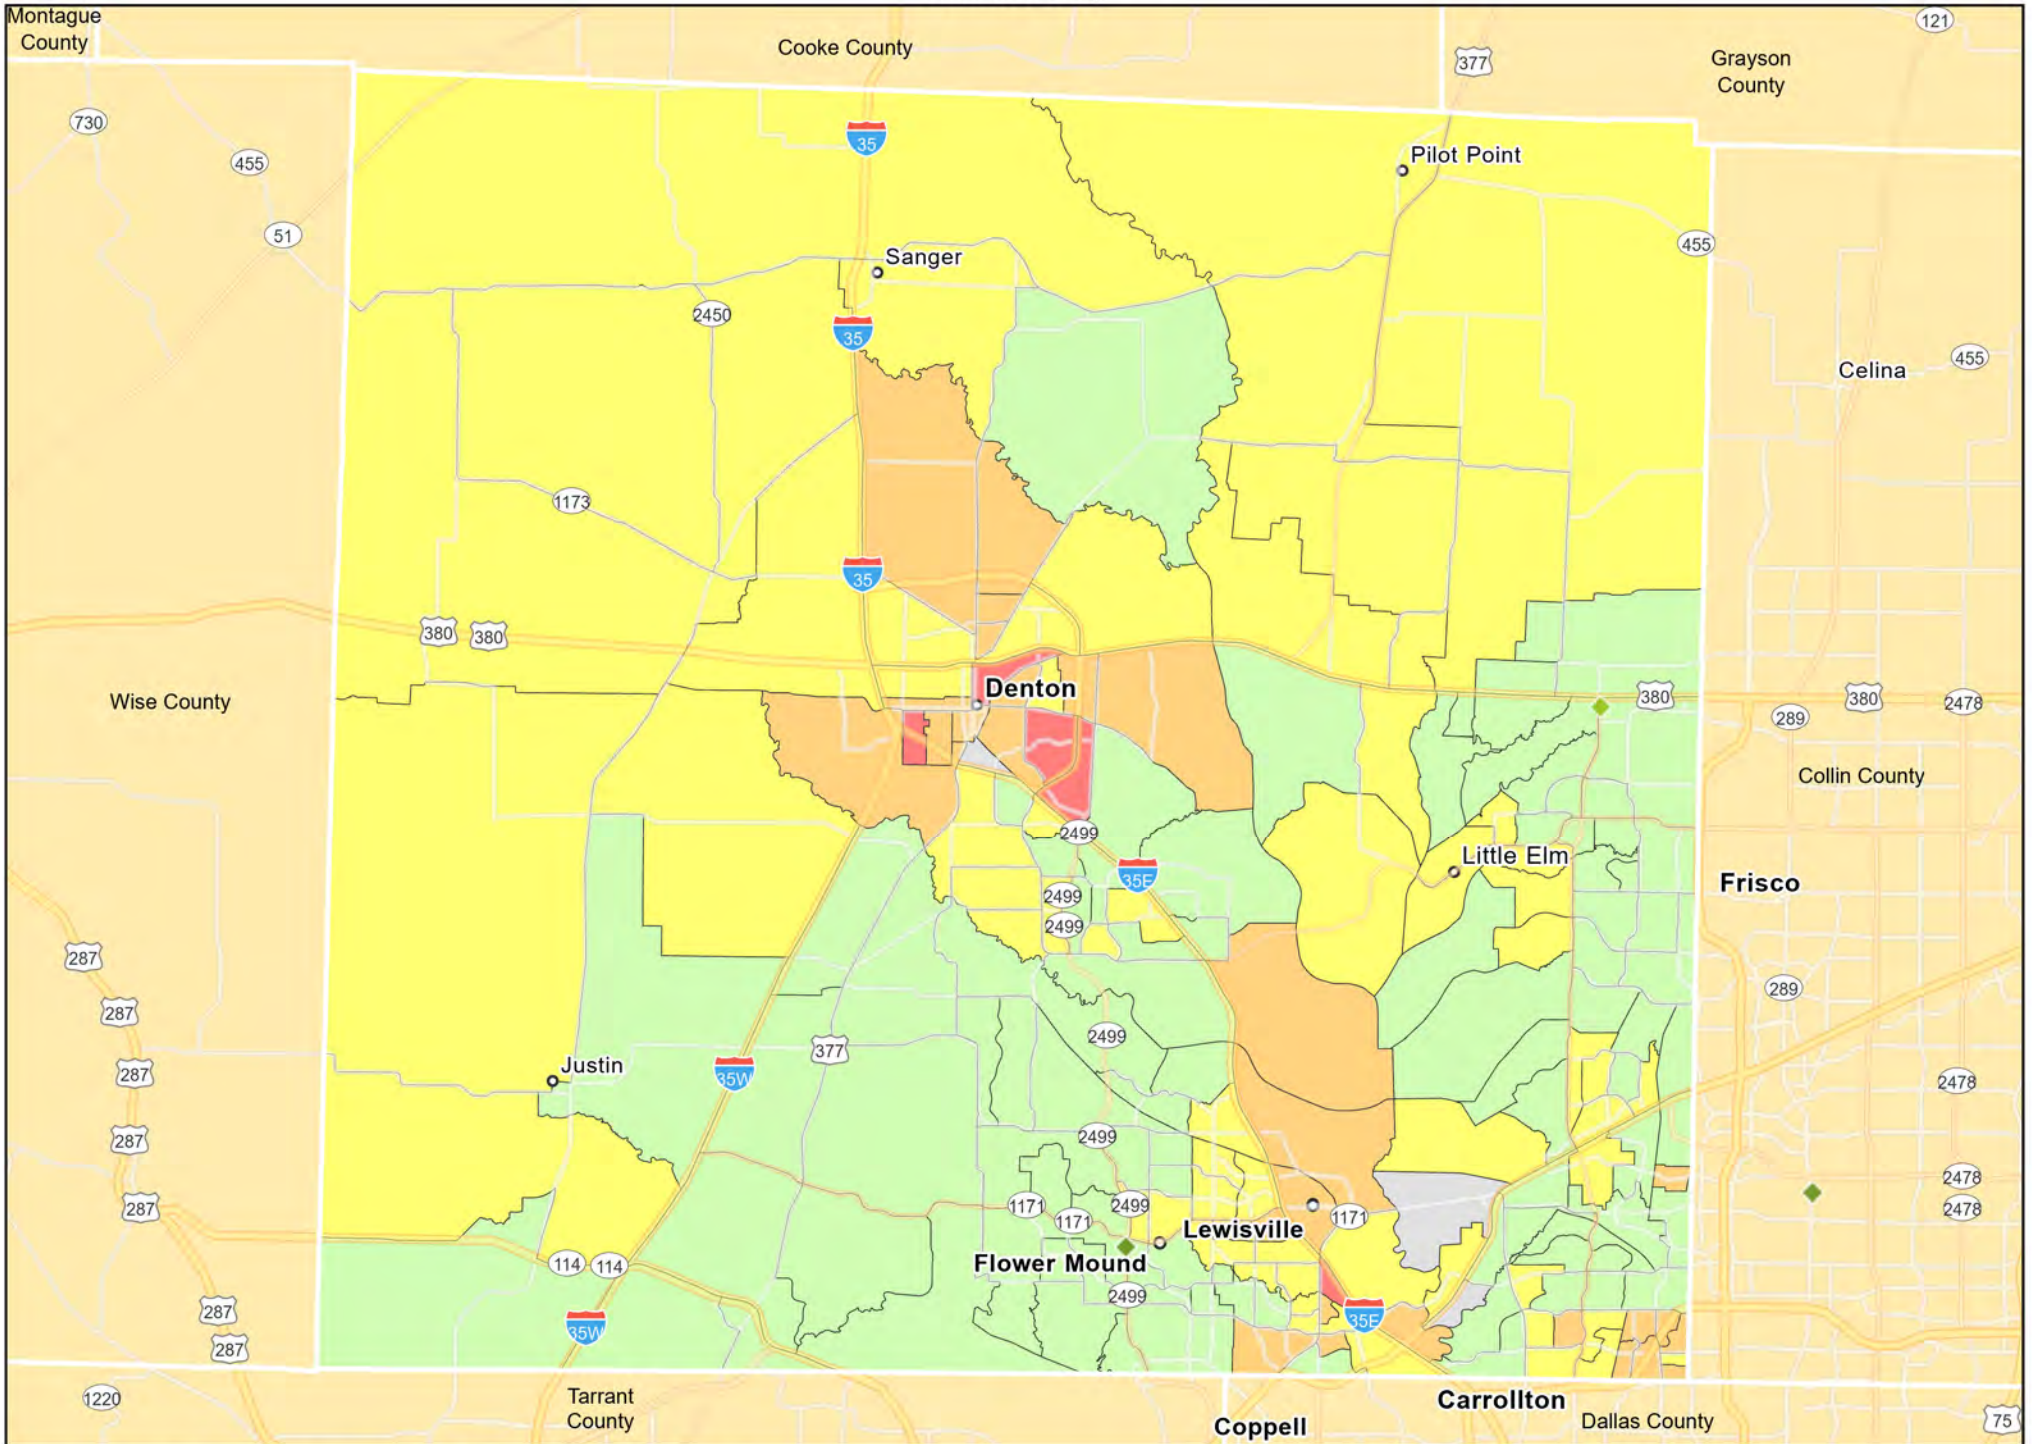

TX02 - Dallas-Plano-Irving
Denton County

- Branches
- Tract_Inc_Catg
- Moderate
- Upper
- Low
- Middle
- Income Unknown