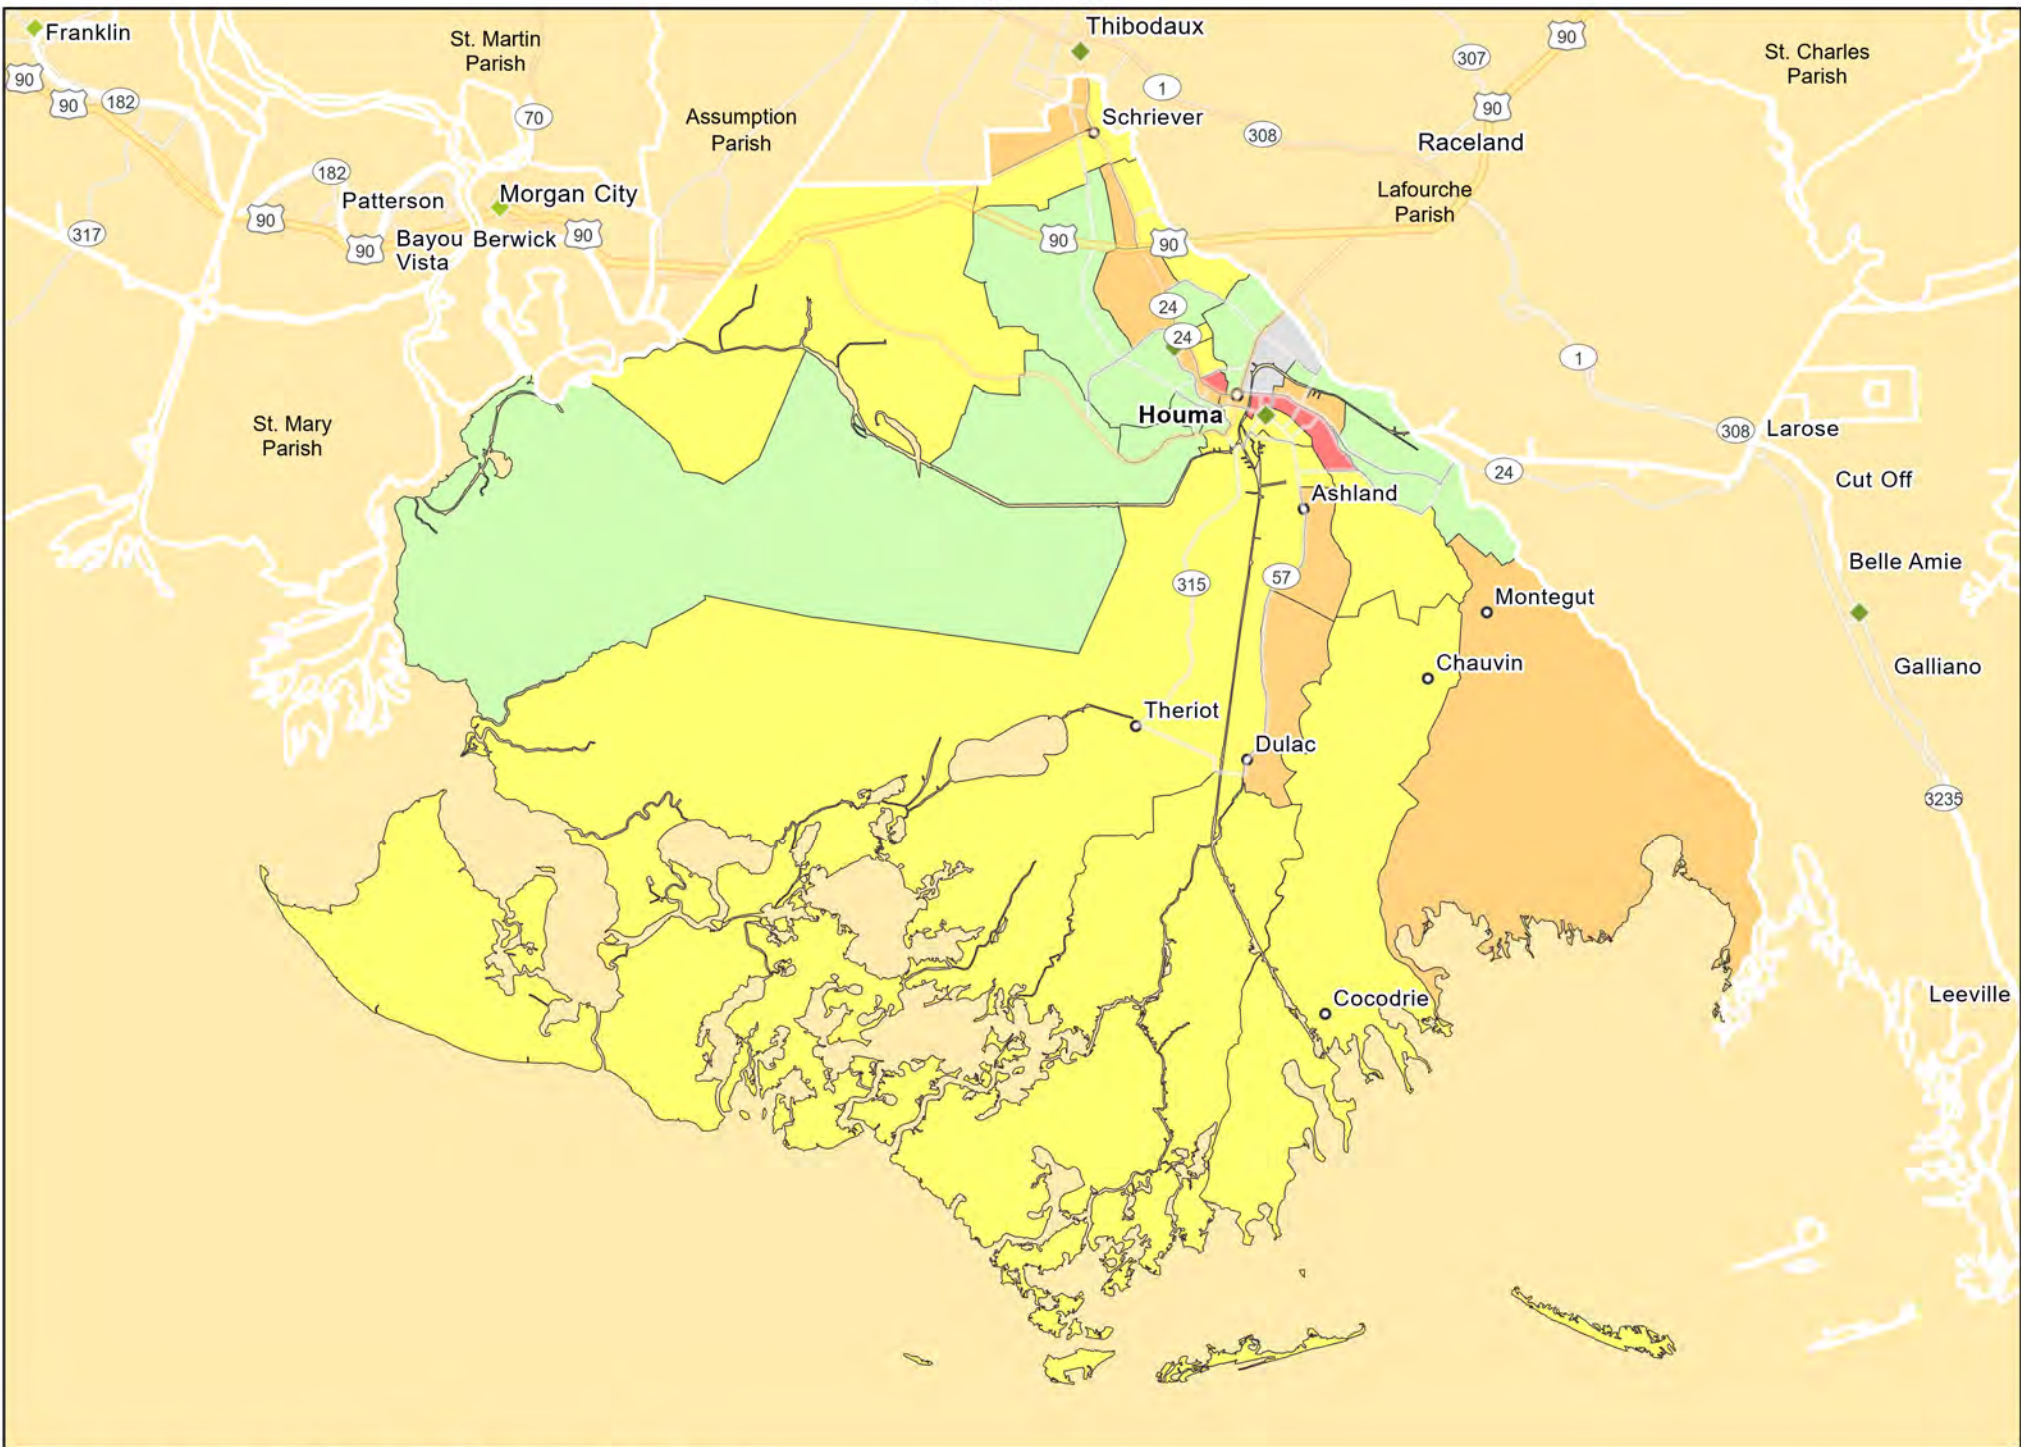

LA03 - Houma-Thibodaux
Terrebonne Parish