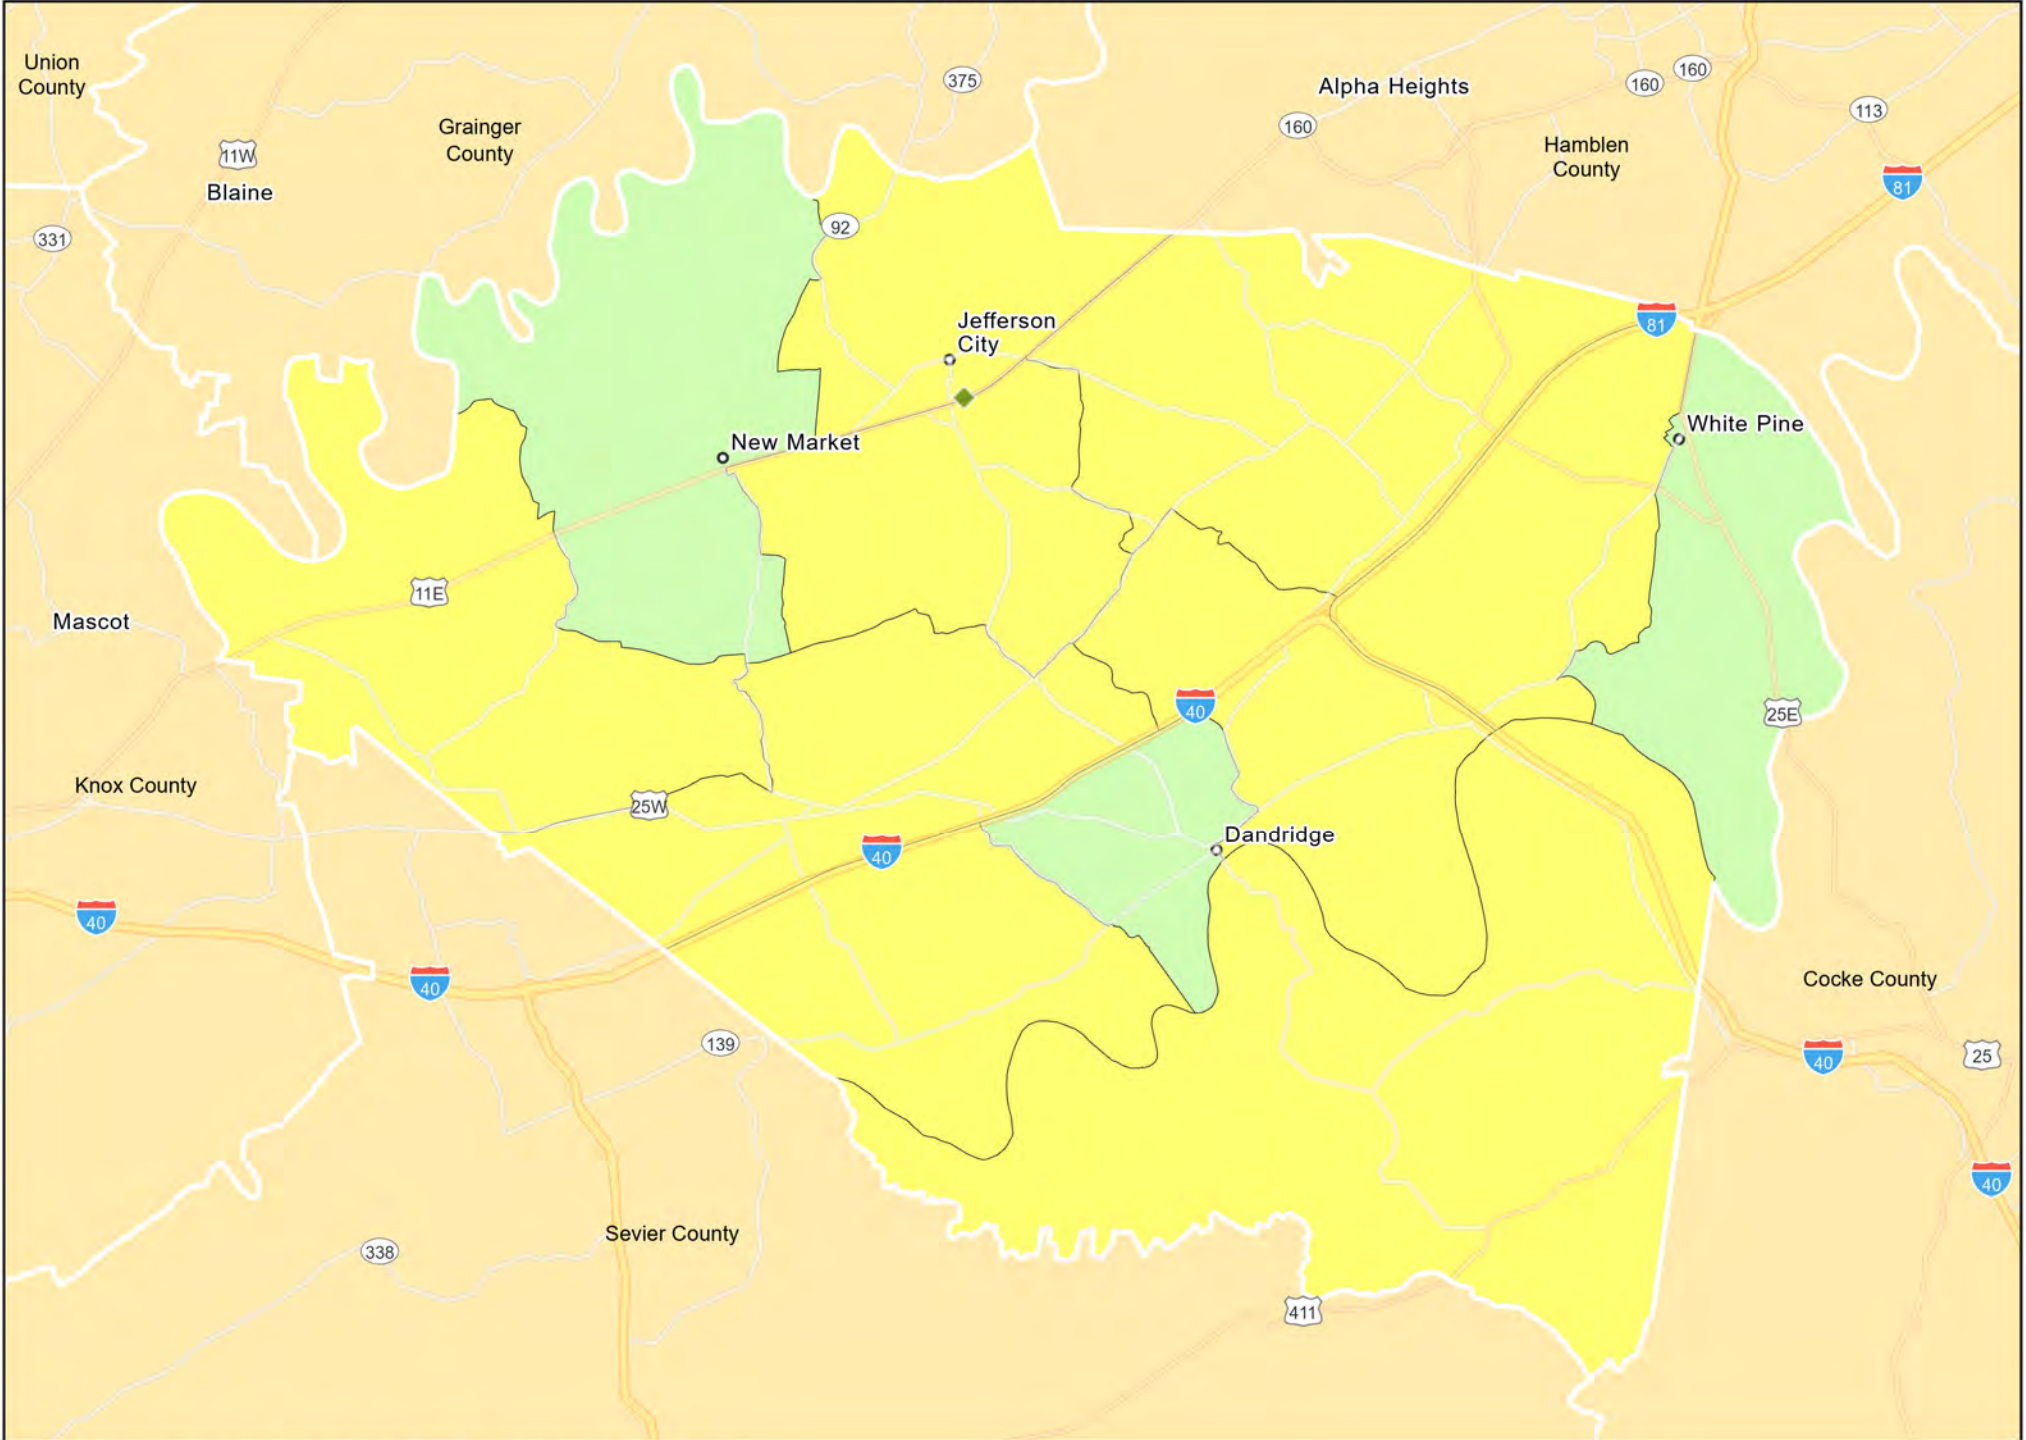

TN09 - Morristown
Jefferson County

TN10 - Nashville-Davidson--Murfreesboro--Franklin, TN

Dickson County

● Branches

Tract_Inc_Catg	Moderate	Upper
Low	Middle	Income Unknown

TN10 - Nashville-Davidson--Murfreesboro--Franklin, TN
Cannon County