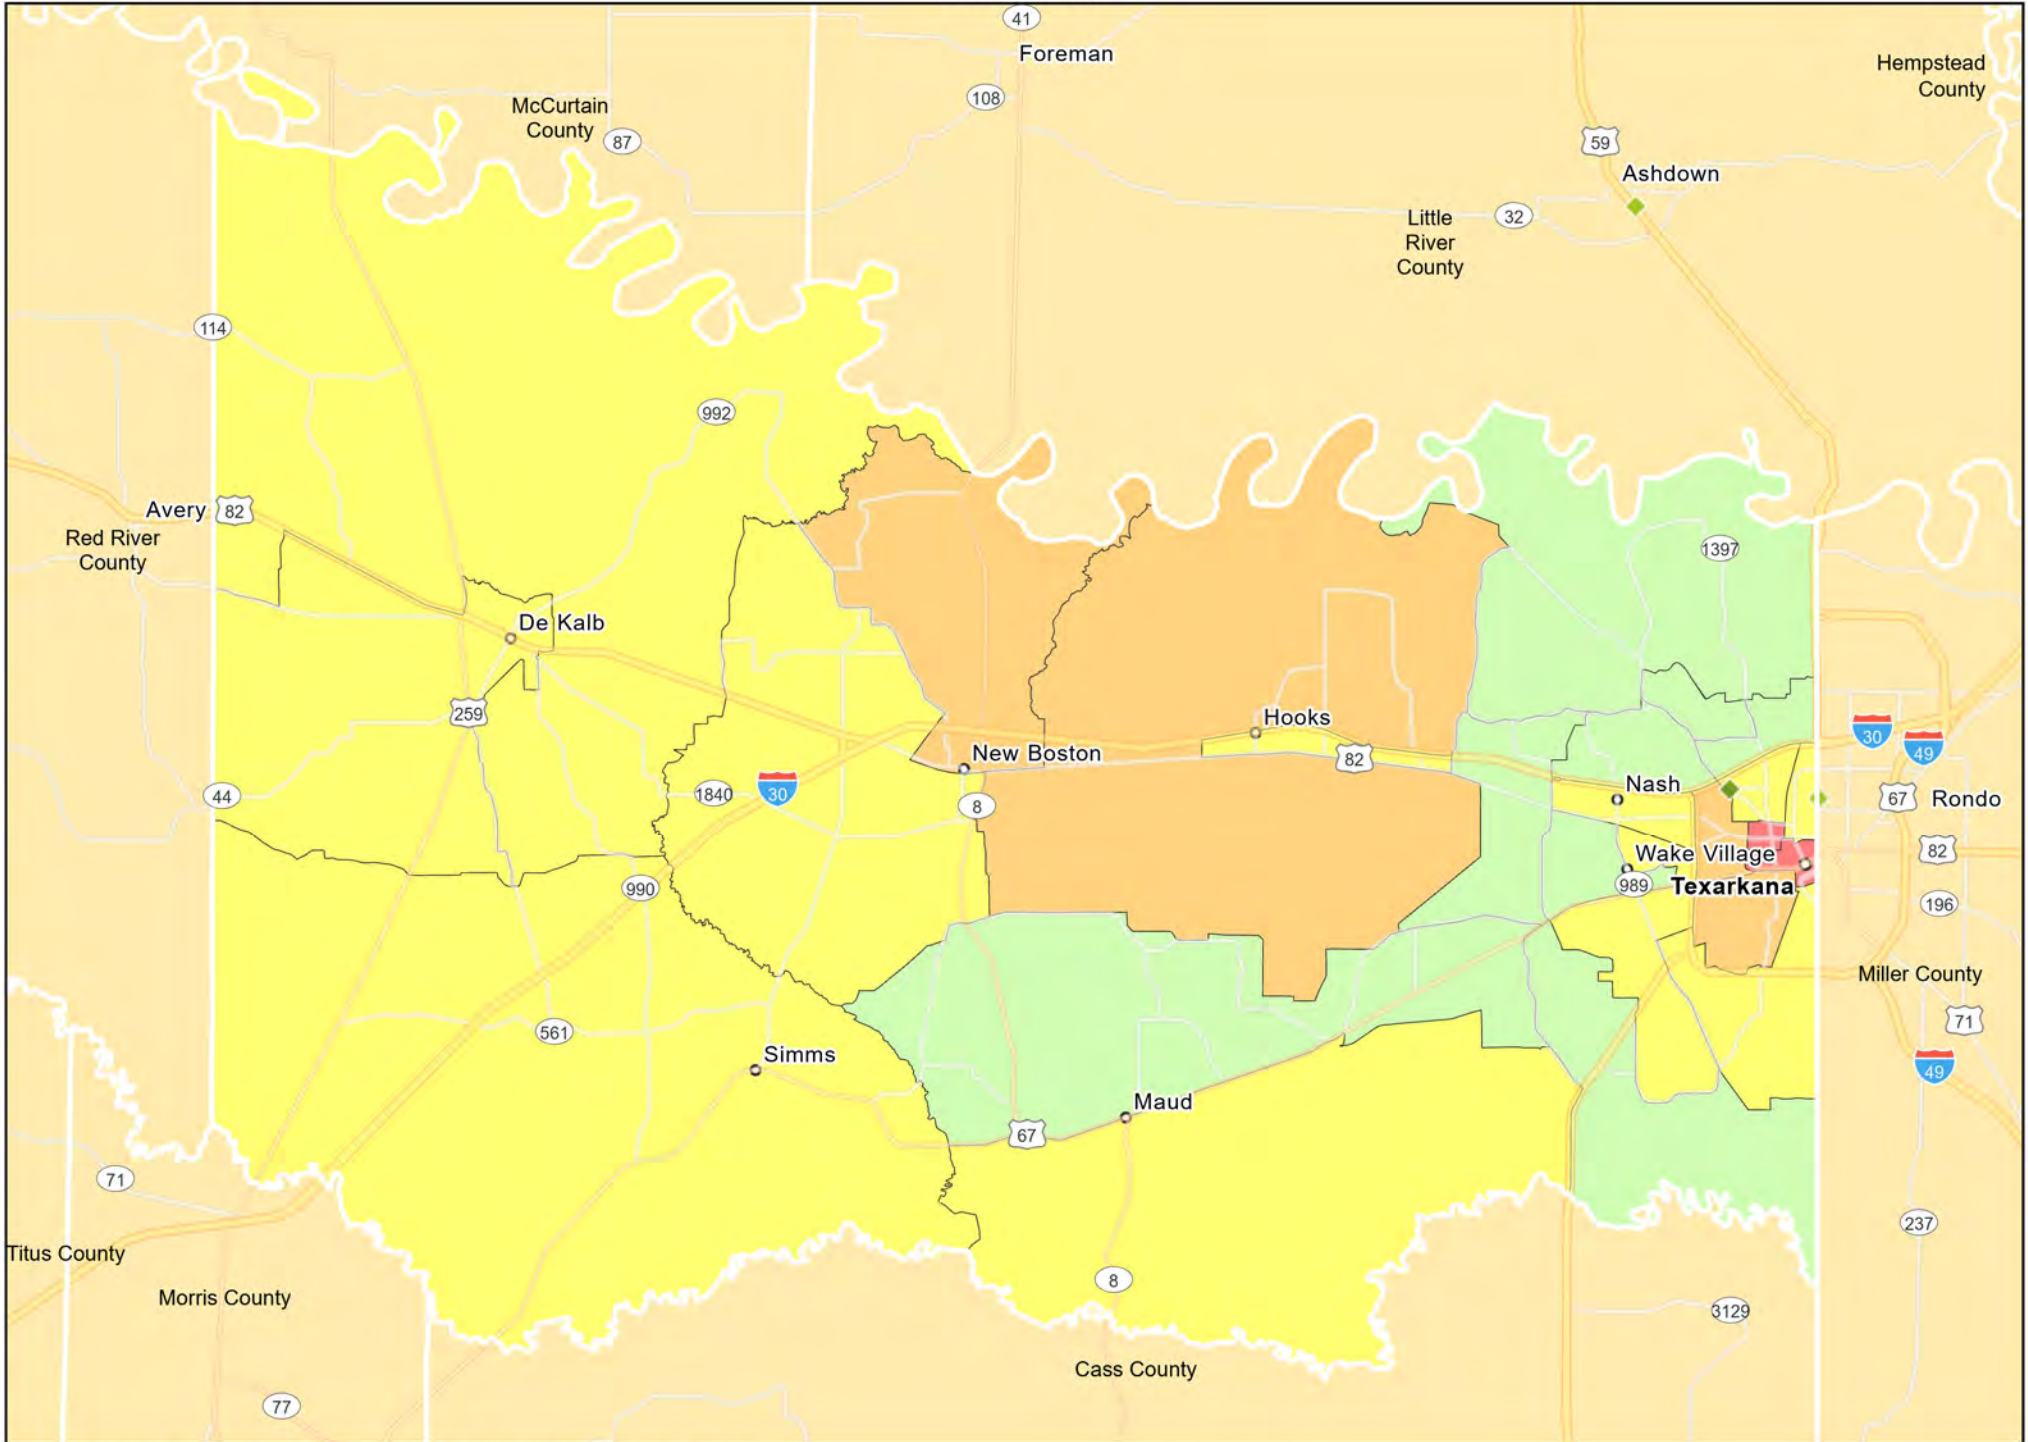

TX06 - Texarkana (AR-TX)

Bowie County