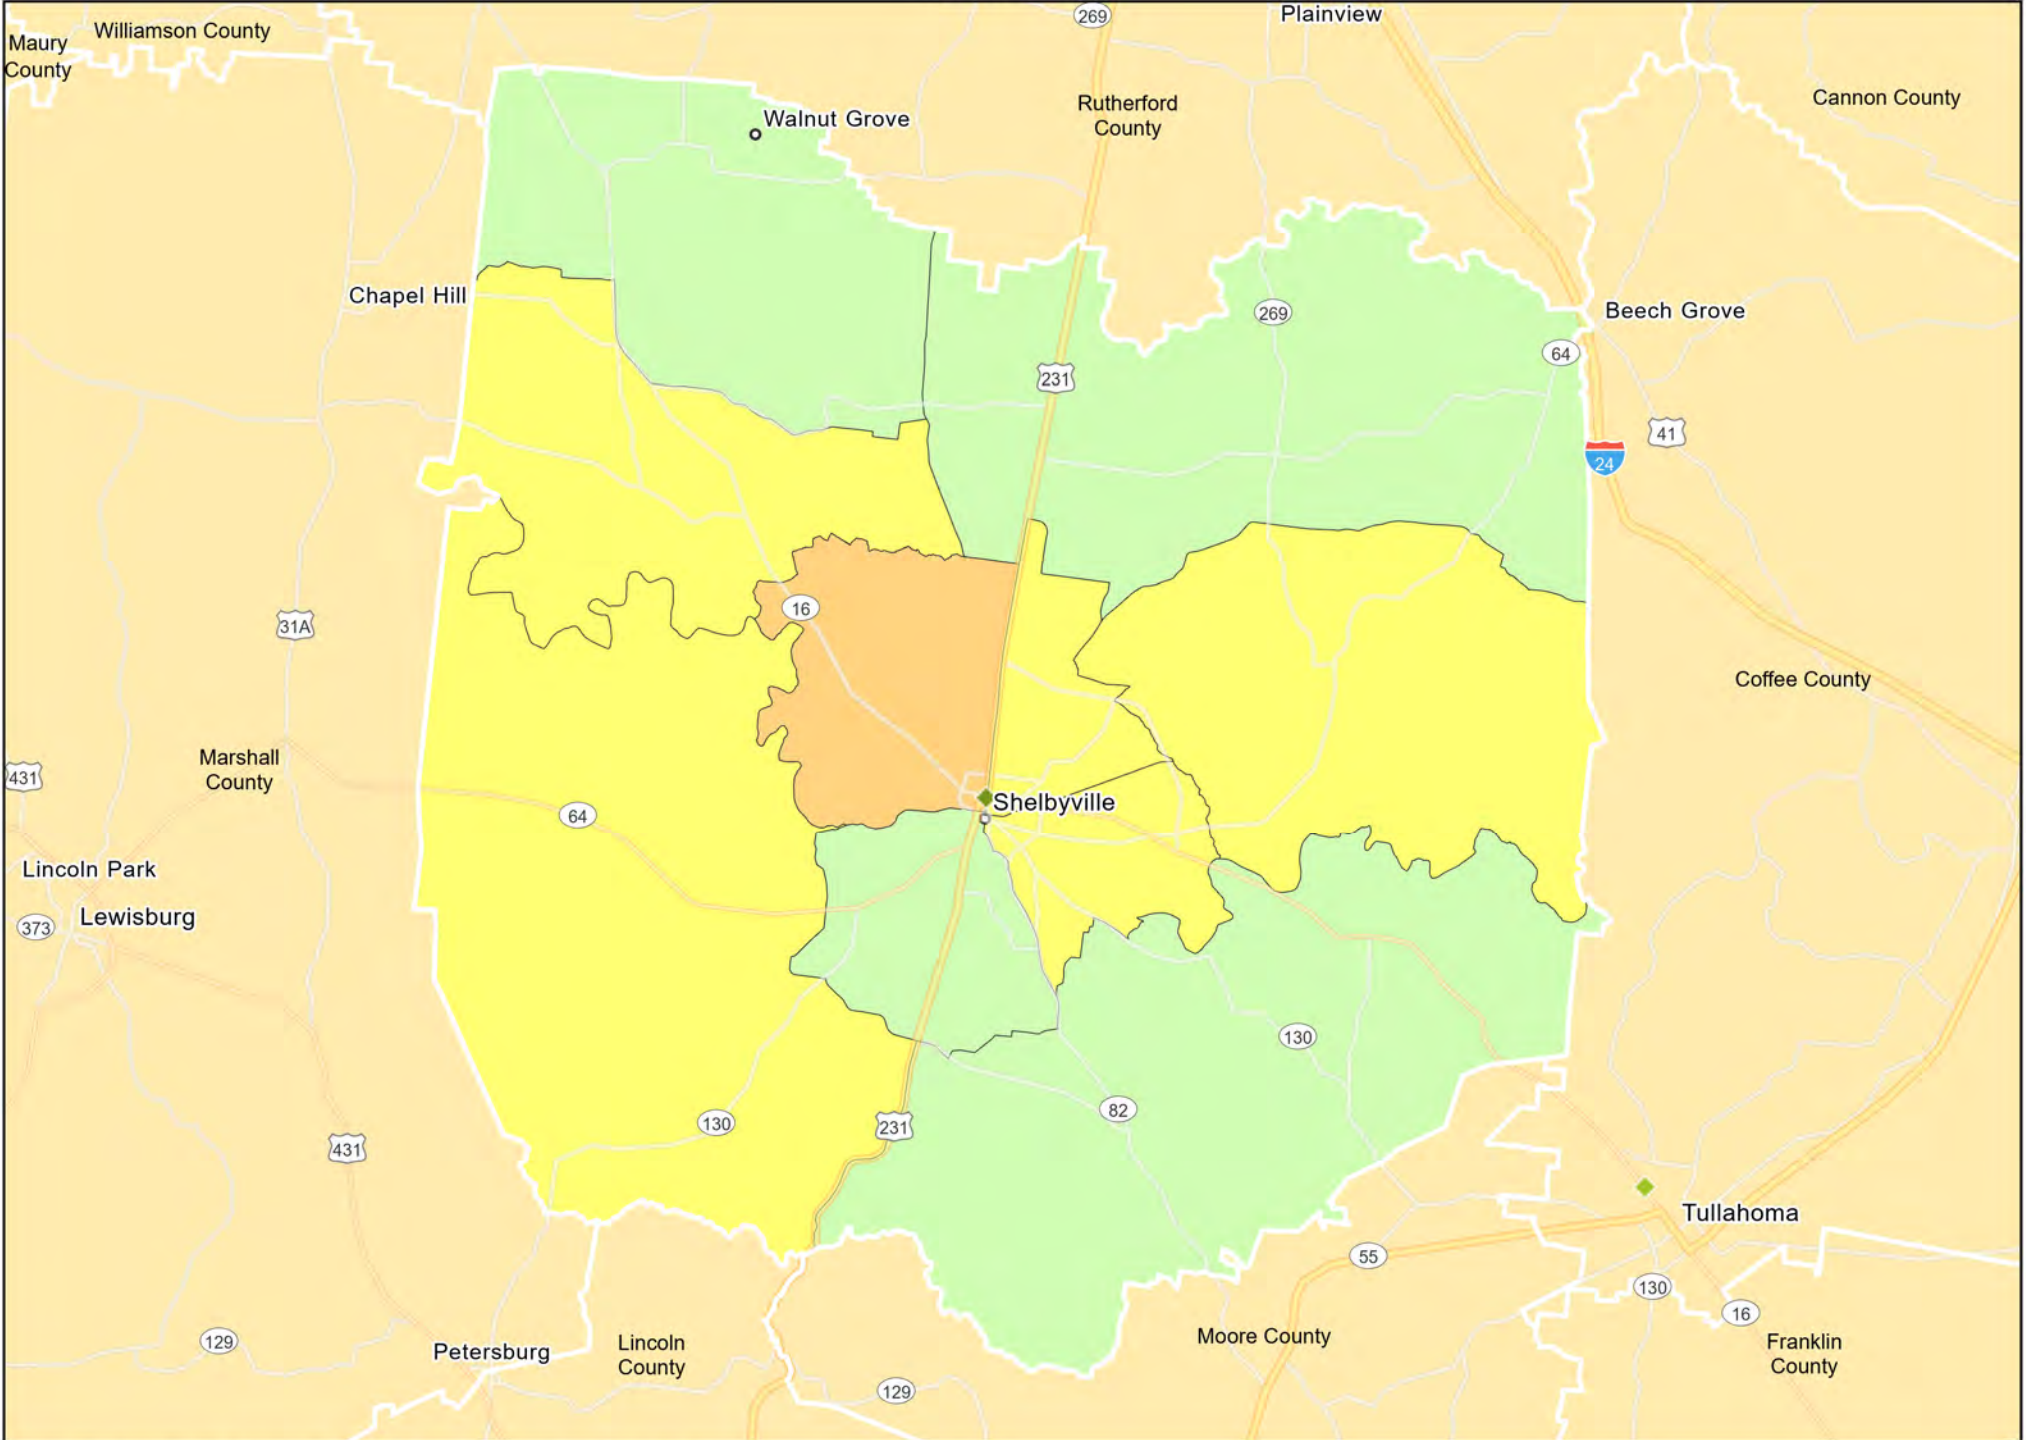

TN12 - Middle Tennessee
Bedford County