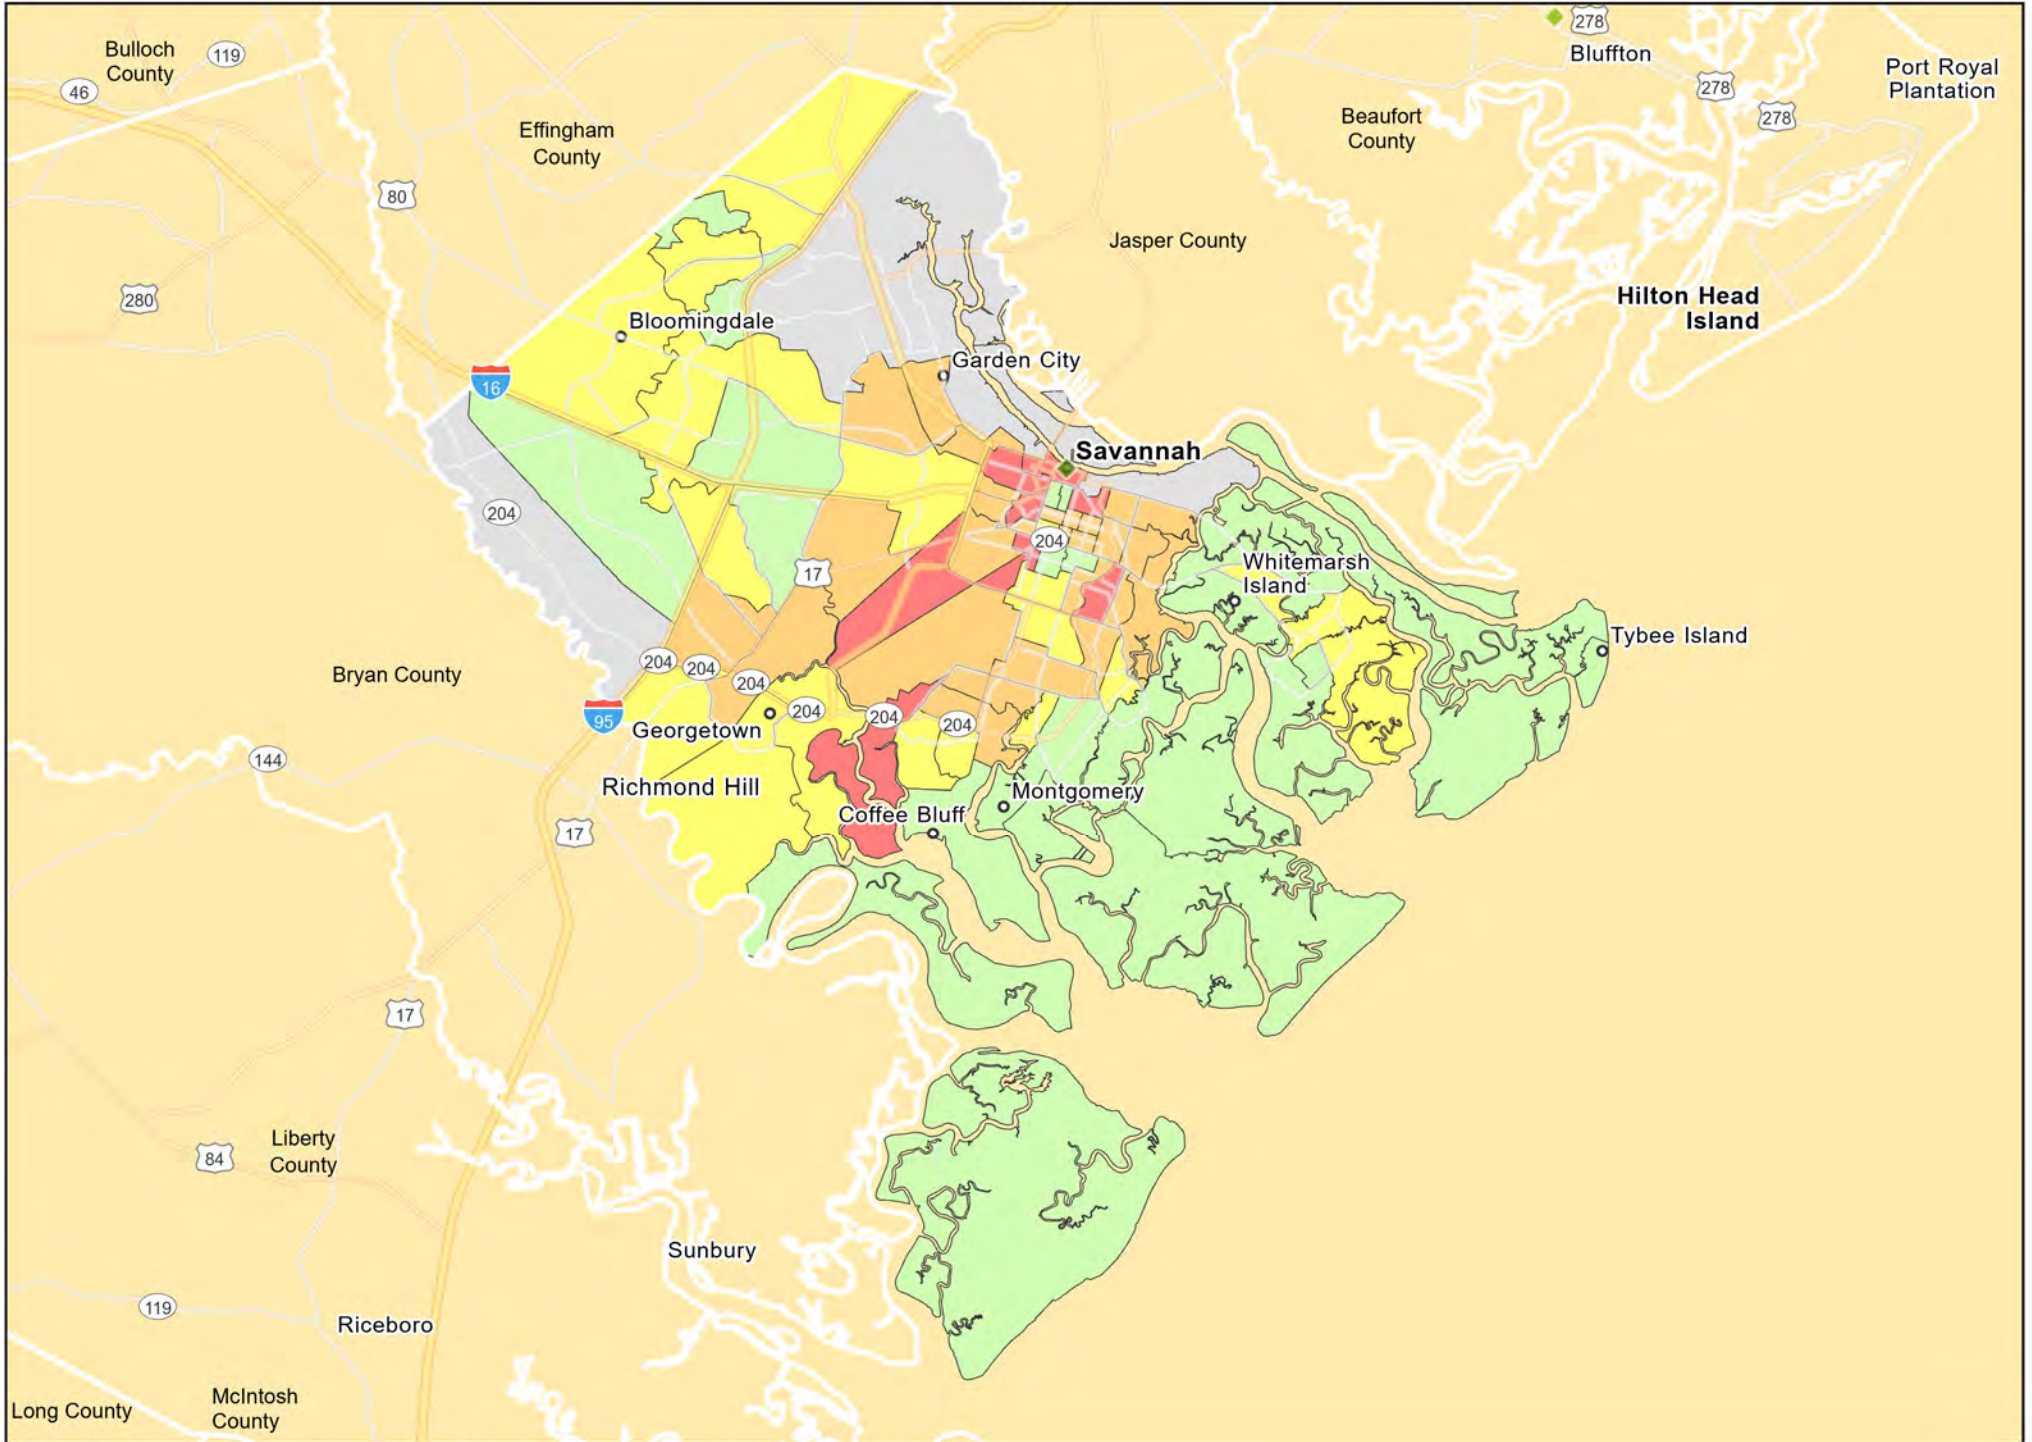

GA09 - Savannah
Chatham County