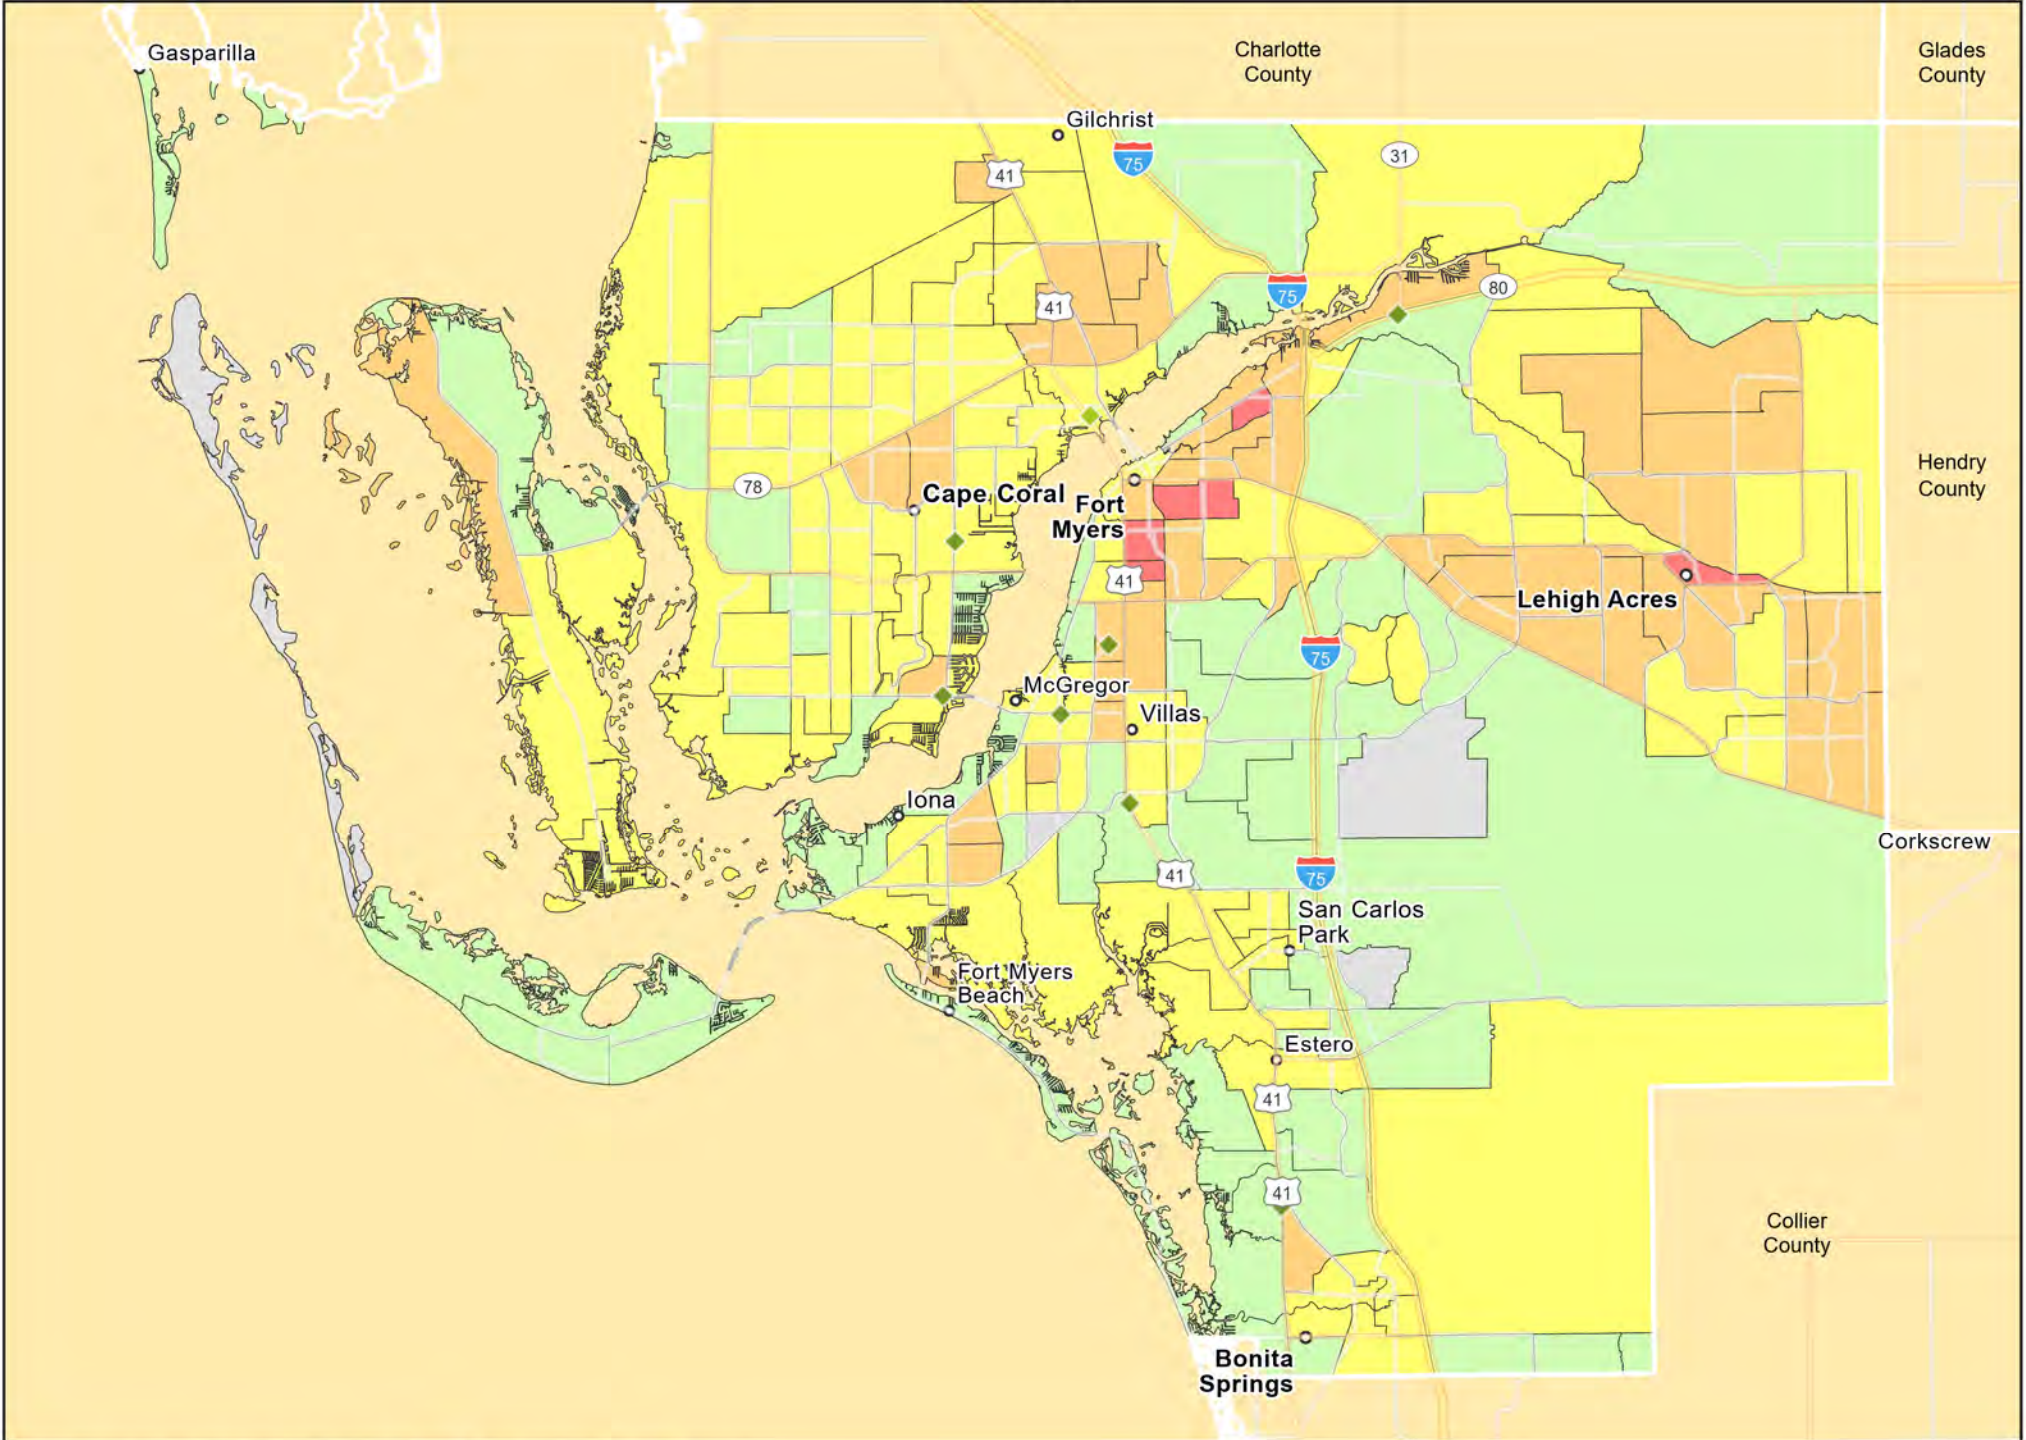

FL01 - Cape Coral-Ft. Myers
Lee County