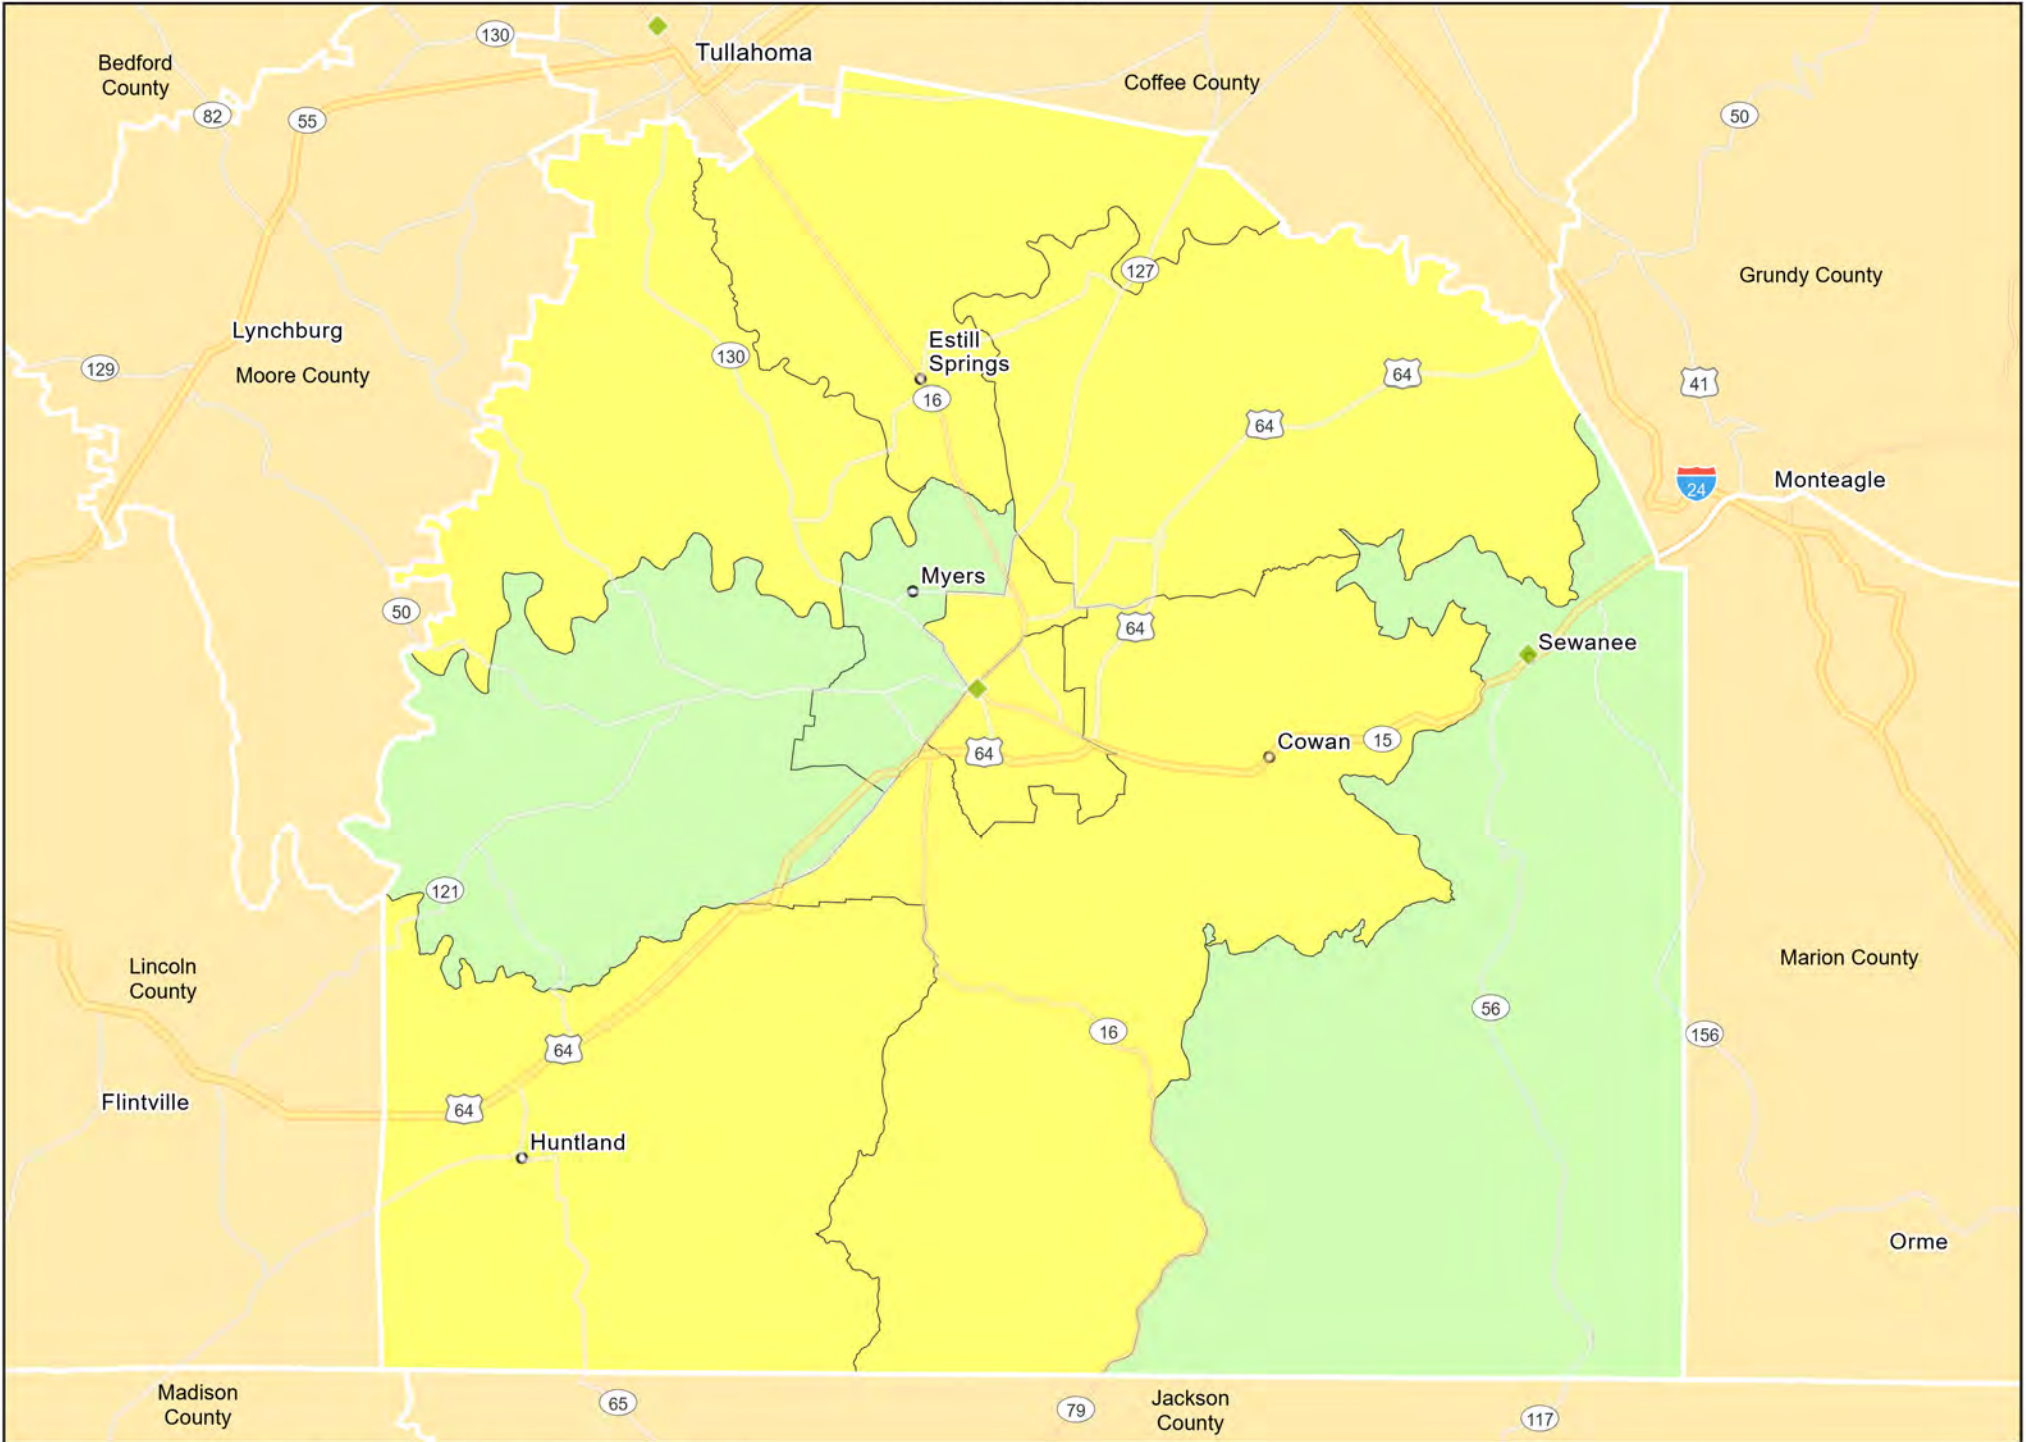

TN12 - Middle Tennessee
Franklin County

- Branches
- Tract_Inc_Catg
  - Moderate
  - Middle
  - Upper
  - Low
  - Income Unknown