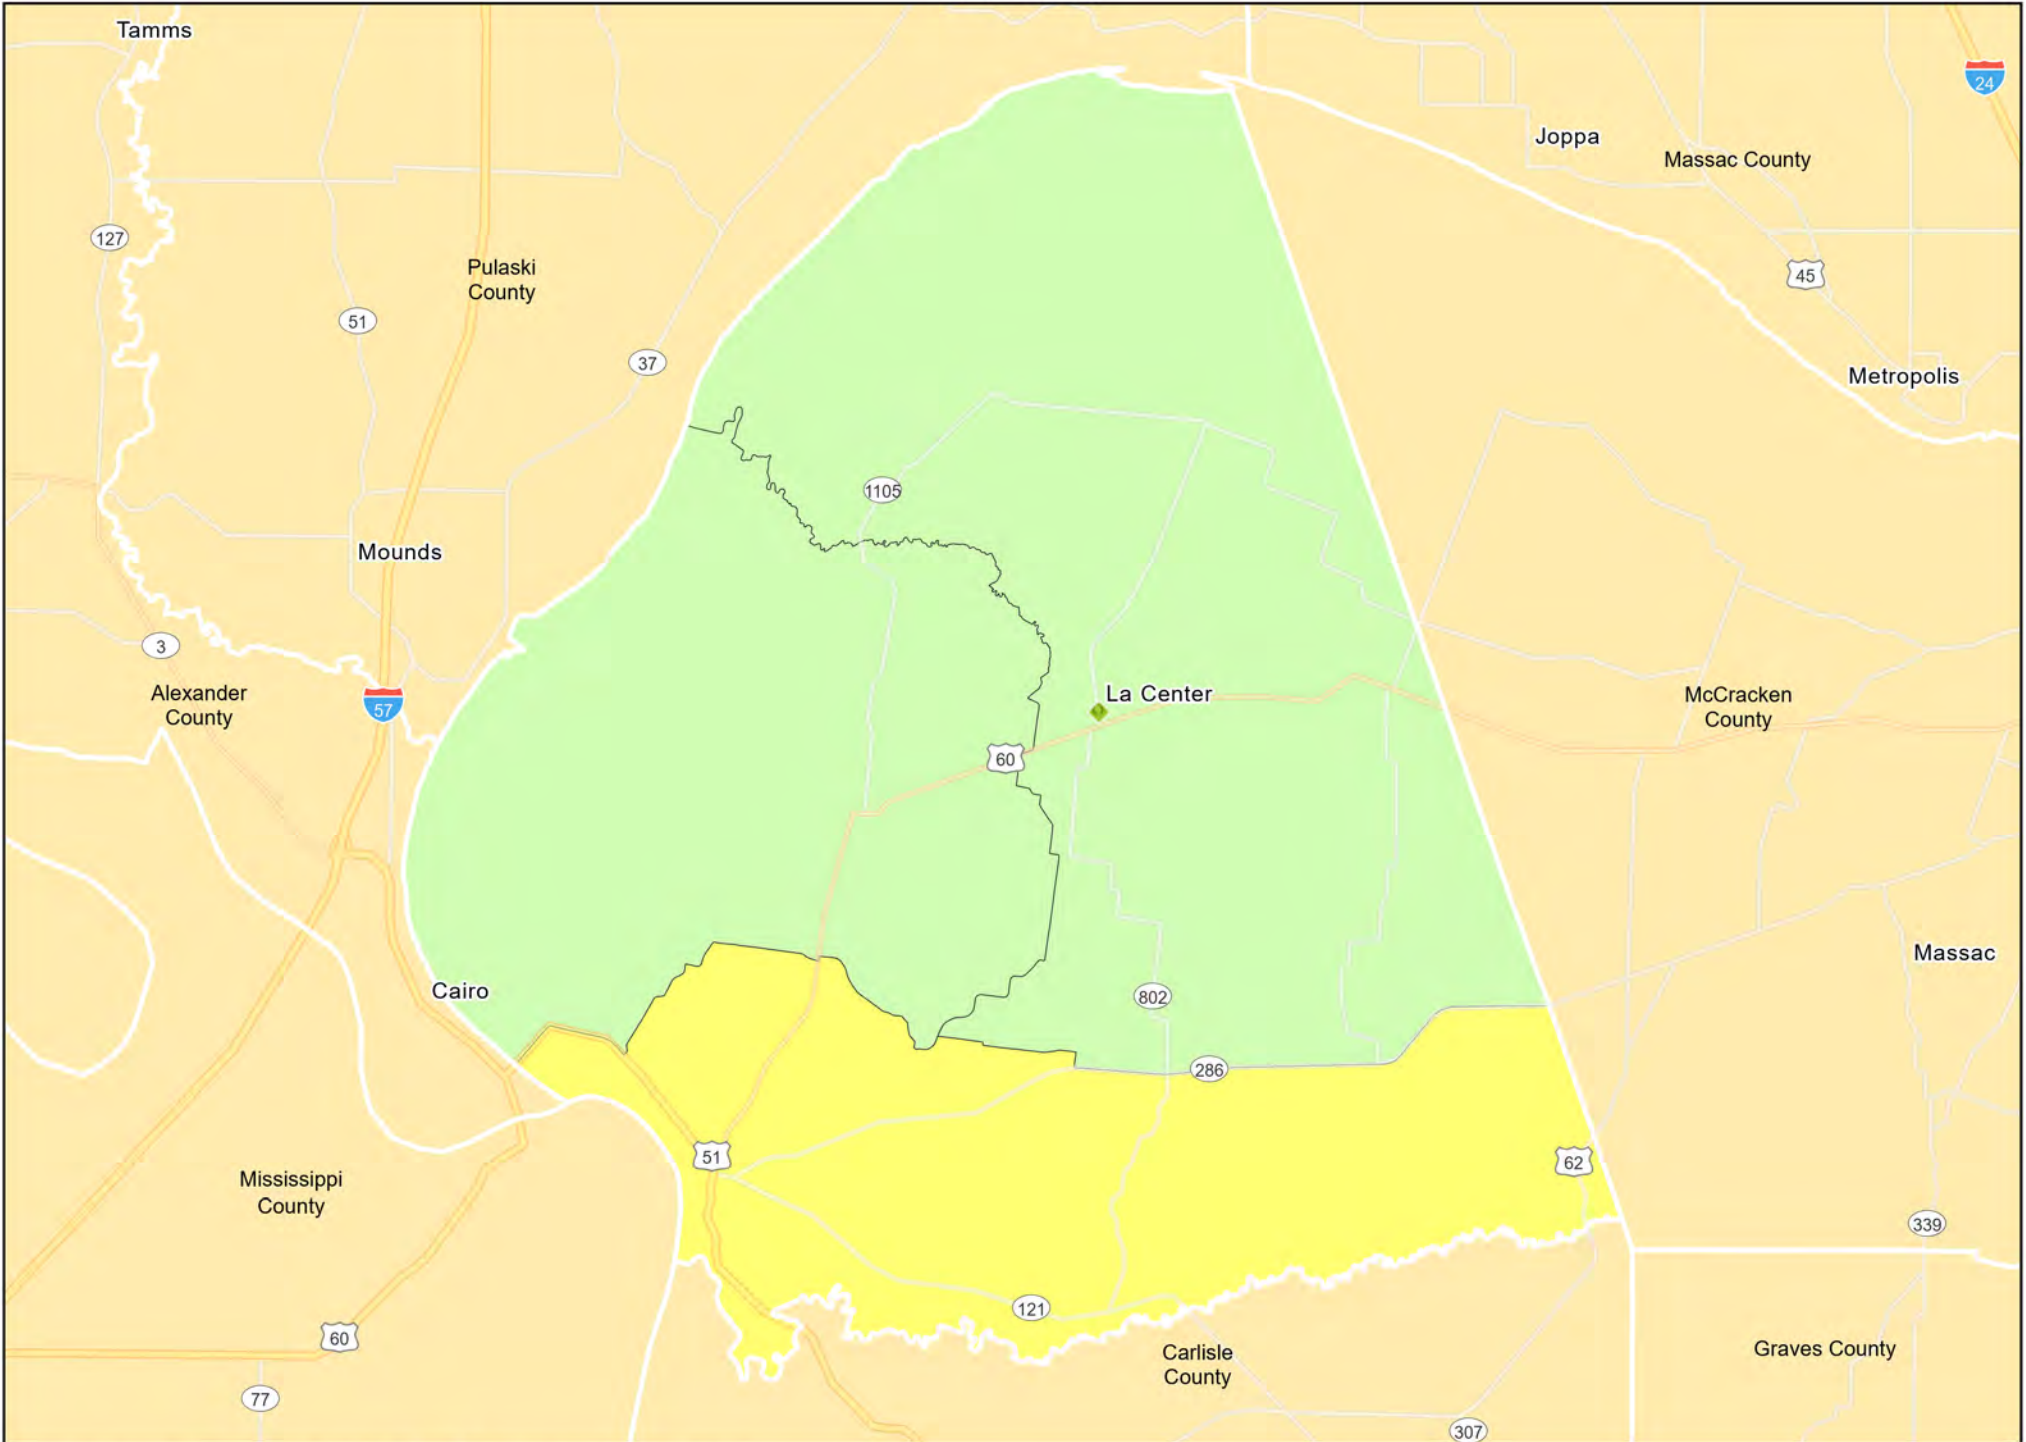

KY03 - Paducah, KY-IL
Ballard County