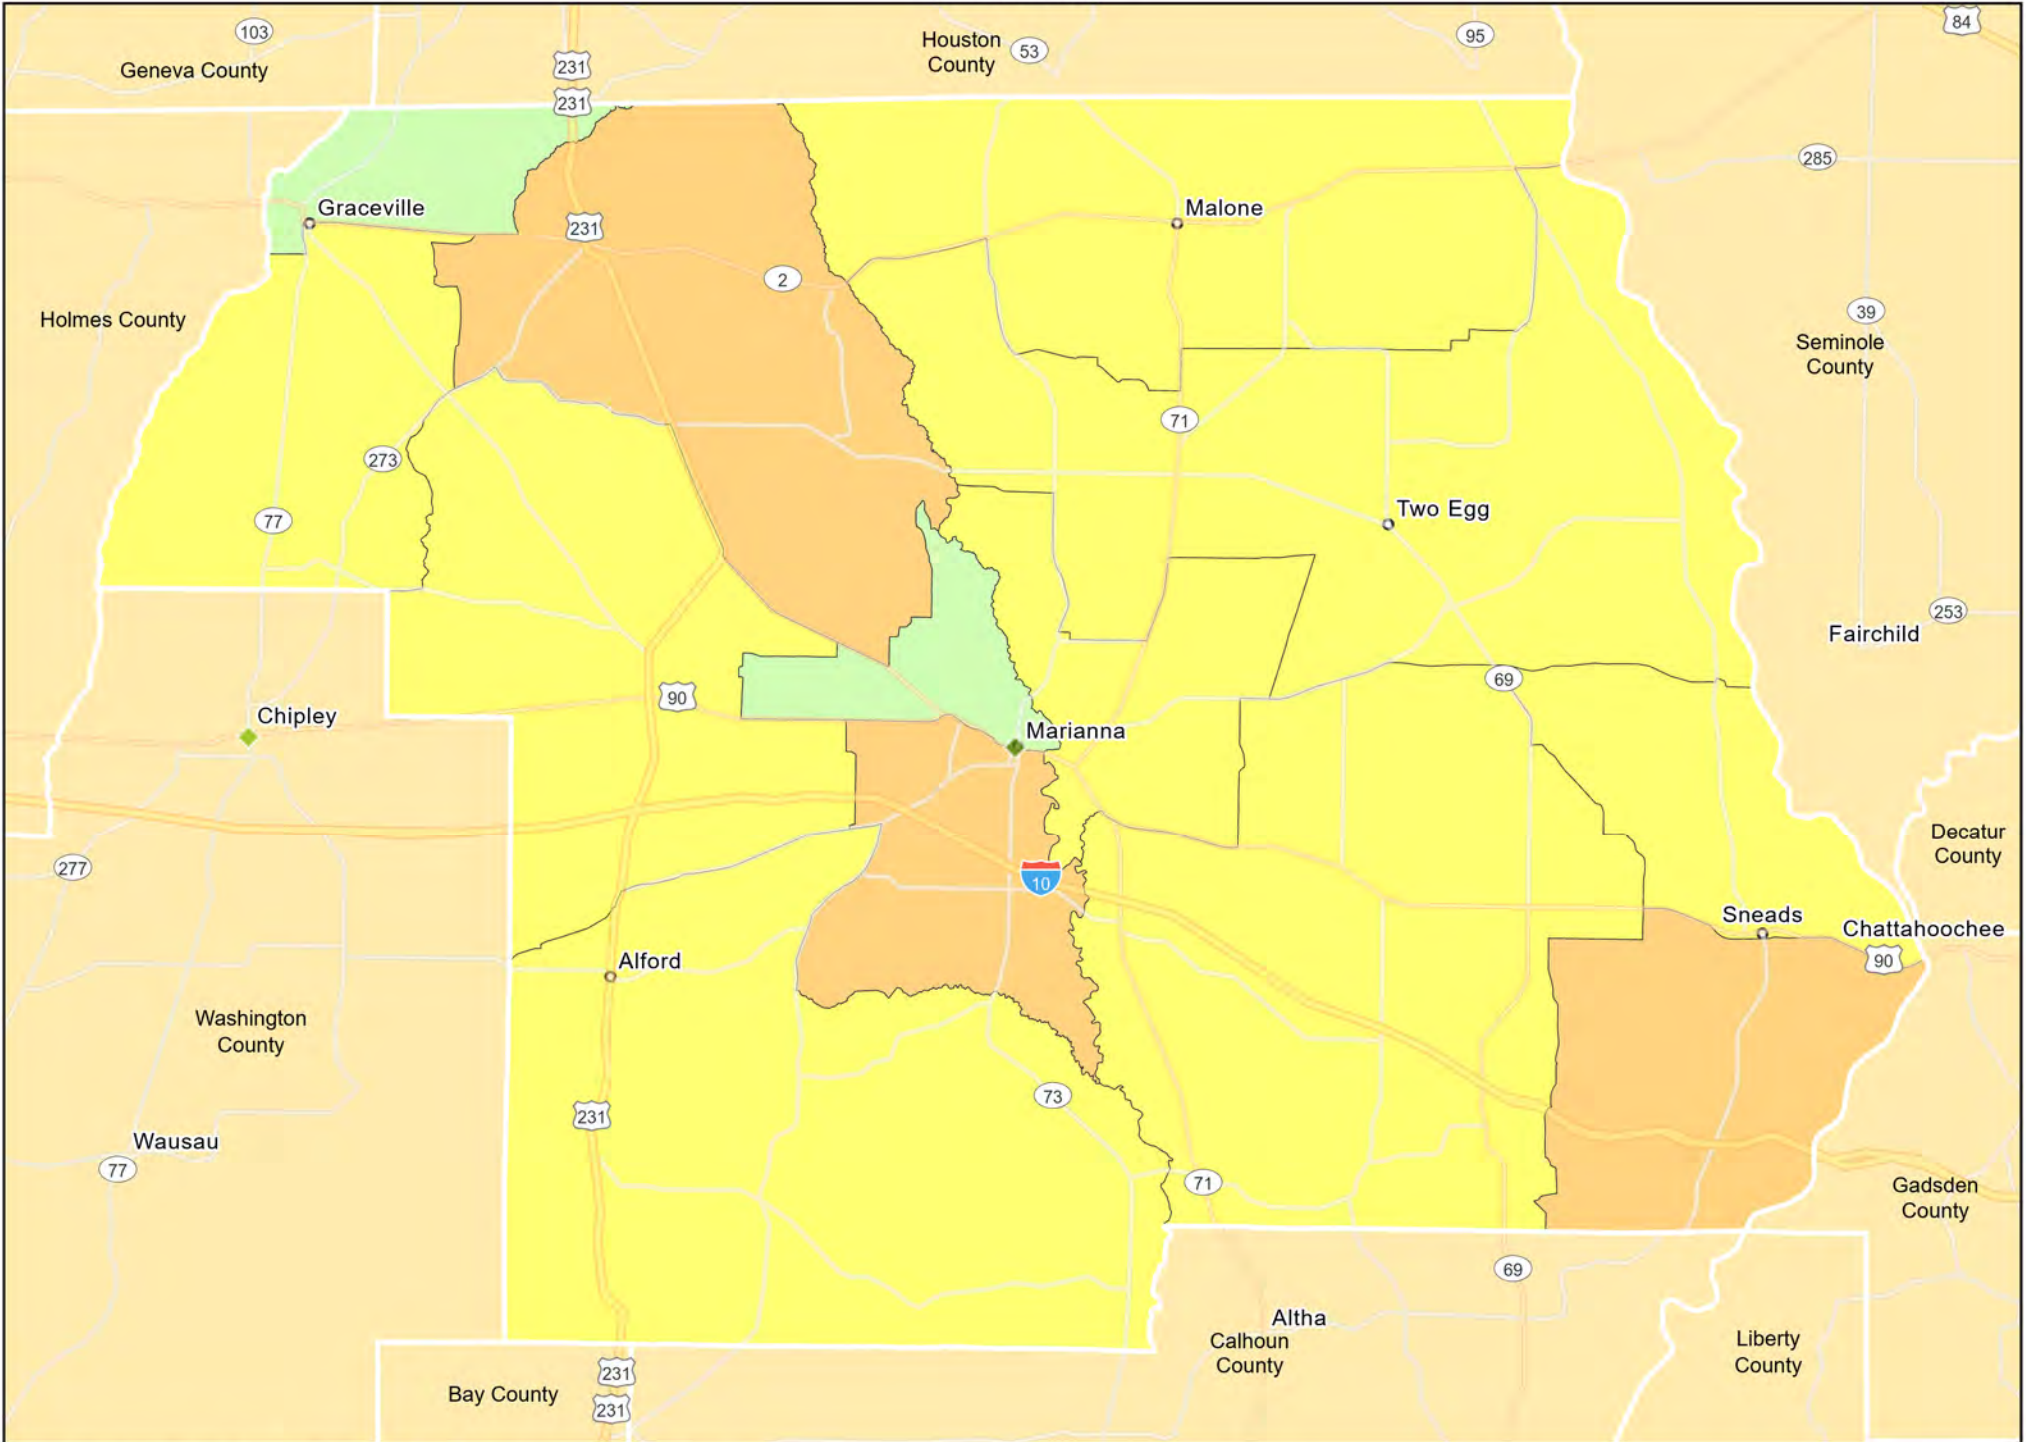

FL22 - Northern Florida
Jackson County