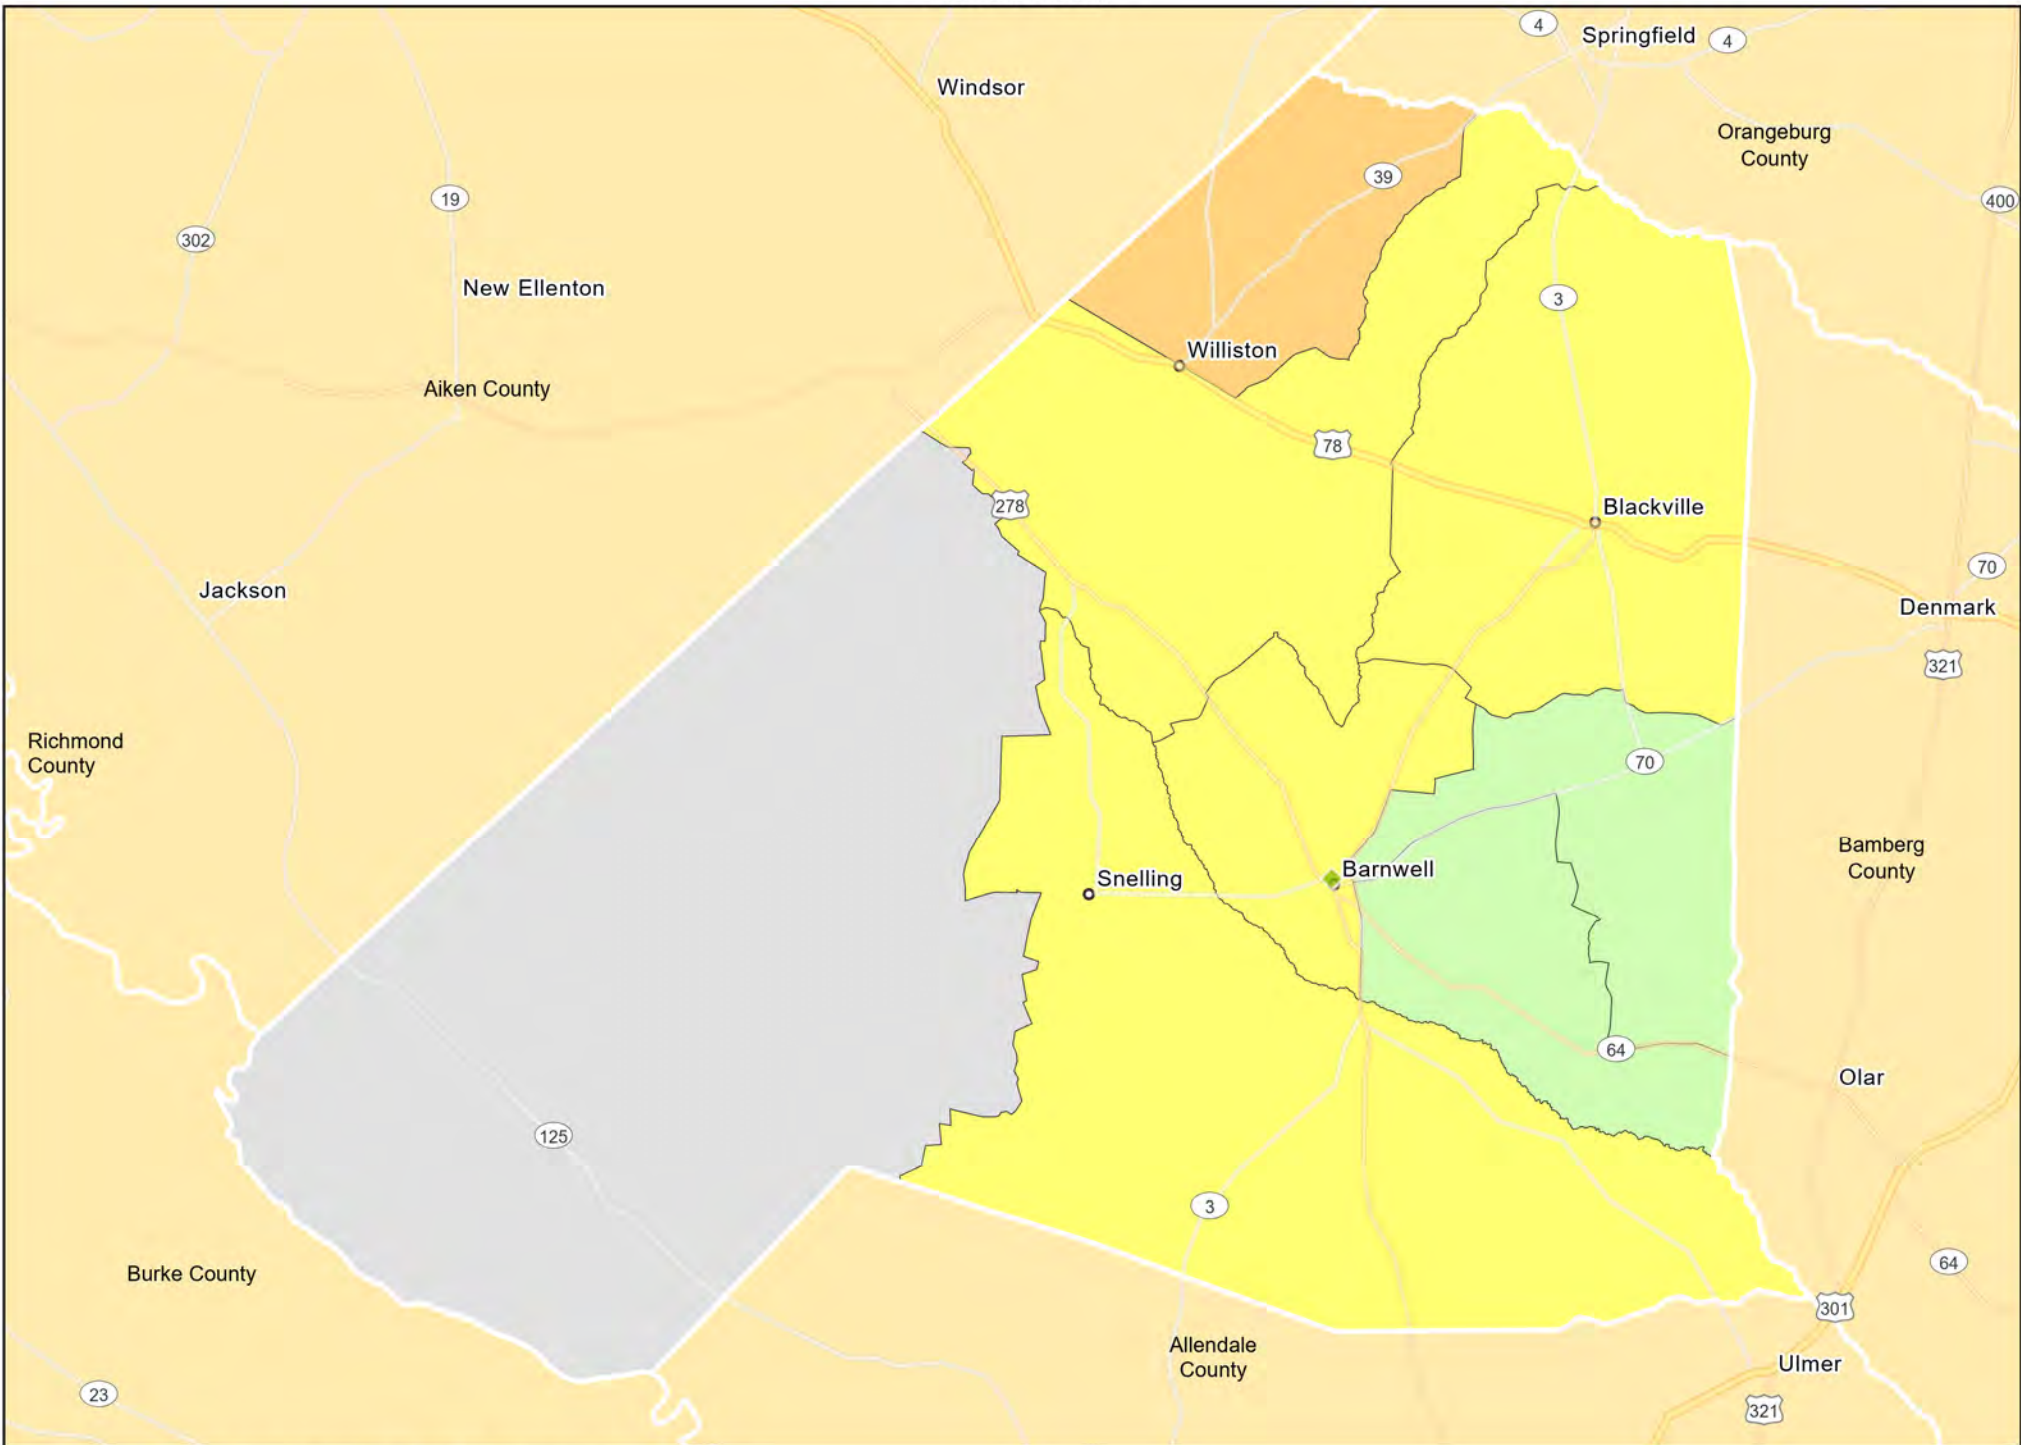

SC04 - Hilton Head Island-Bluffton-Beaufort, SC
Jasper County

- Branches
- Tract_Inc_Catg
 - Moderate
 - Middle
 - Low
 - Upper
 - Income Unknown

SC05 - Spartanburg Spartanburg County

SC06 - Barnwell County
Barnwell County