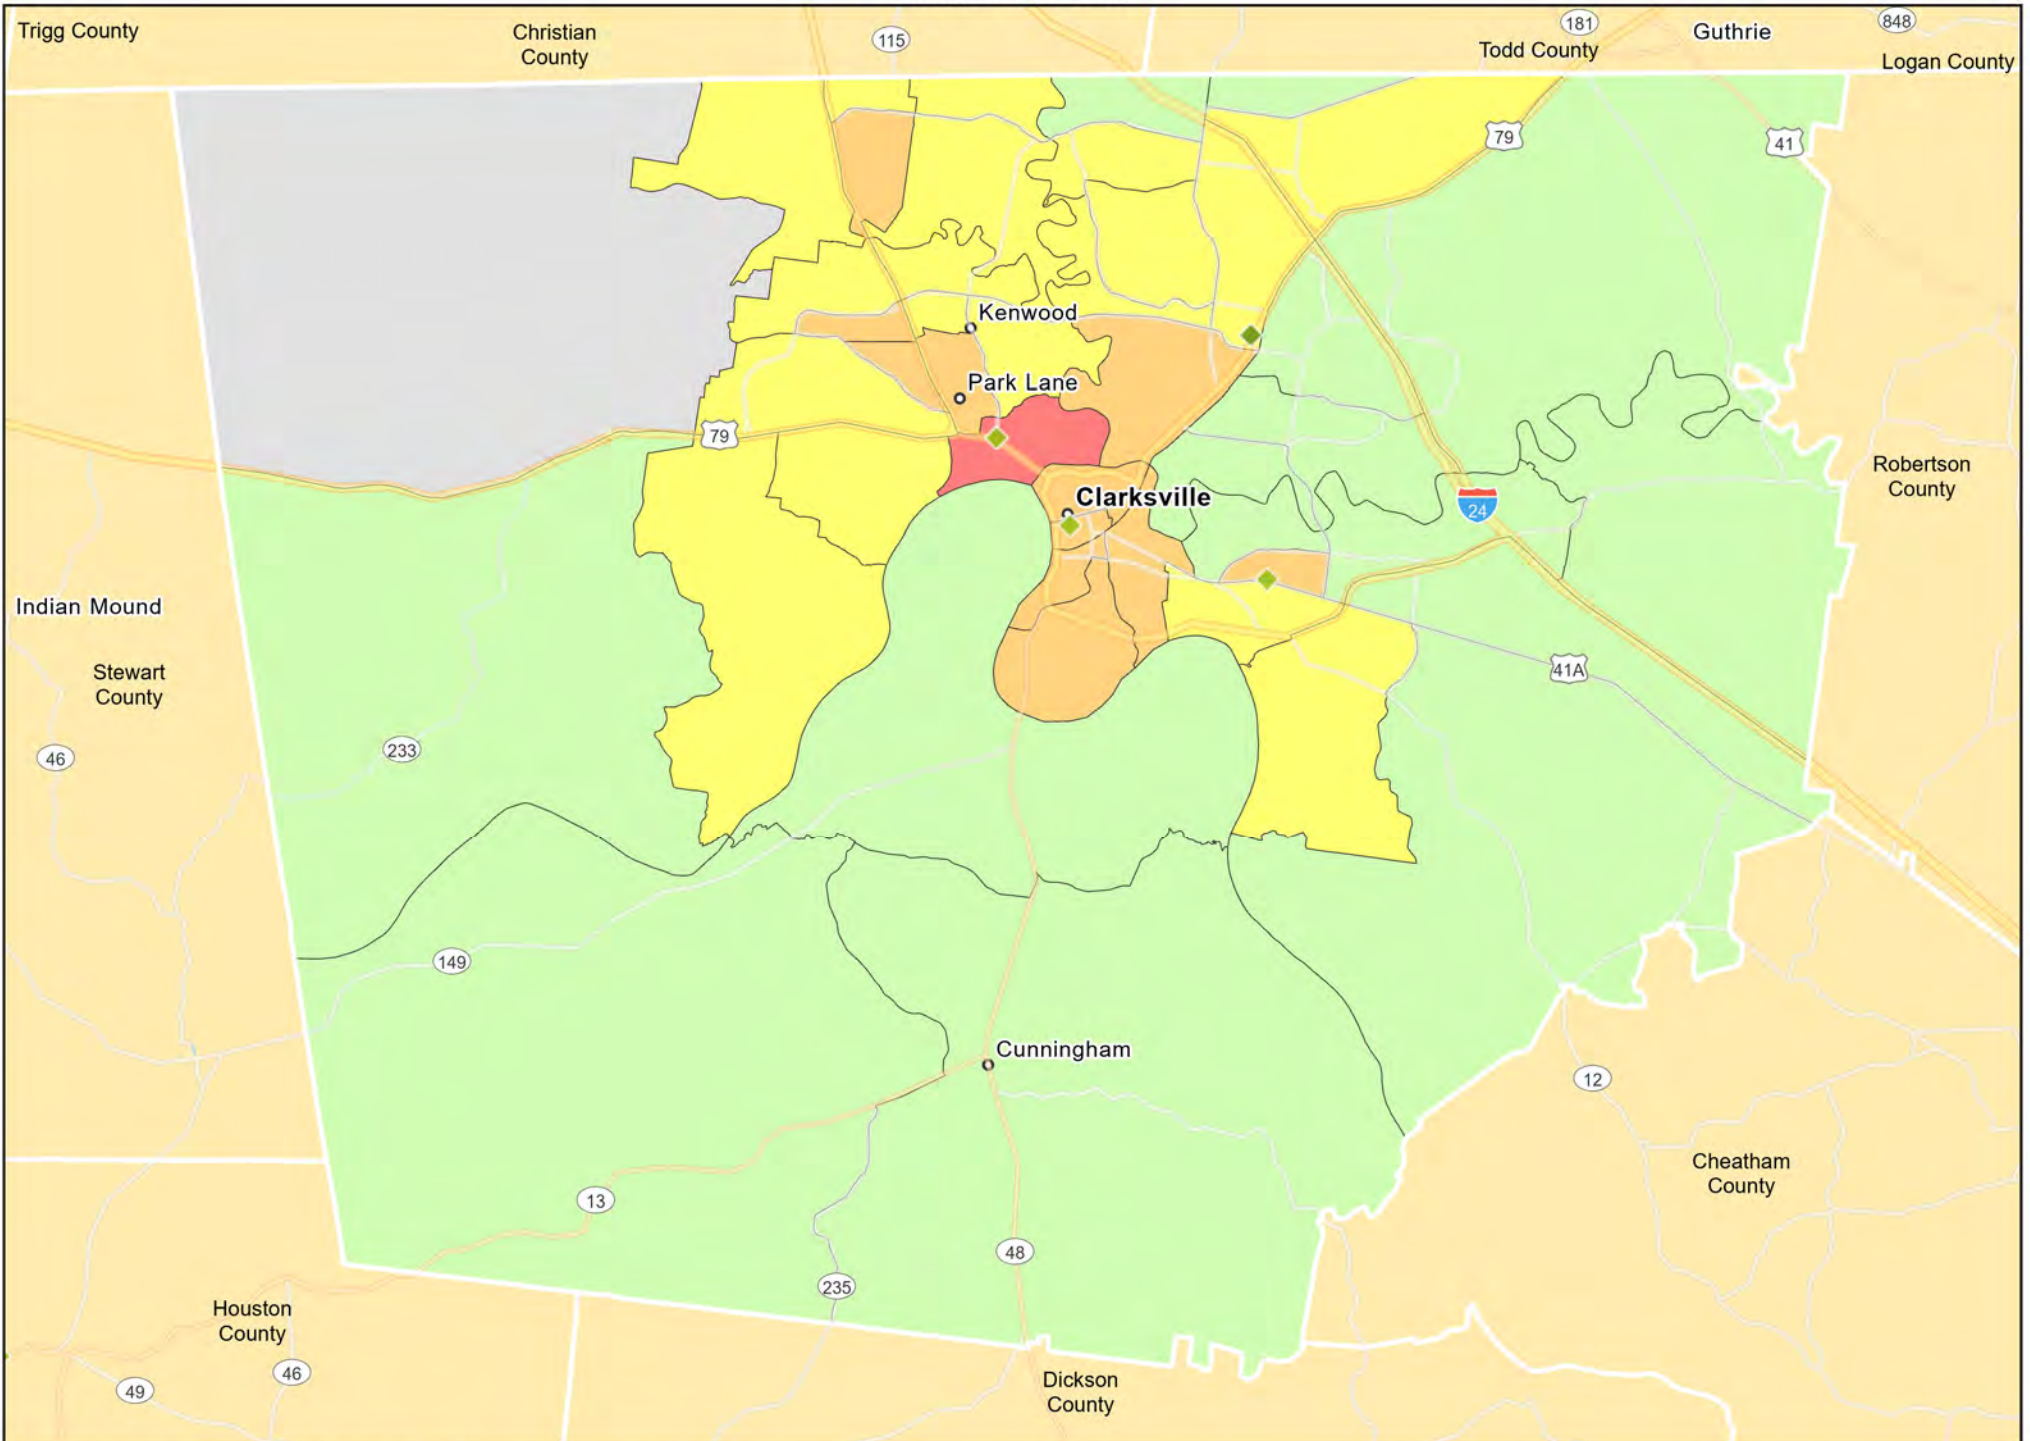

TN02 - Clarksville (TN-KY)
Montgomery County