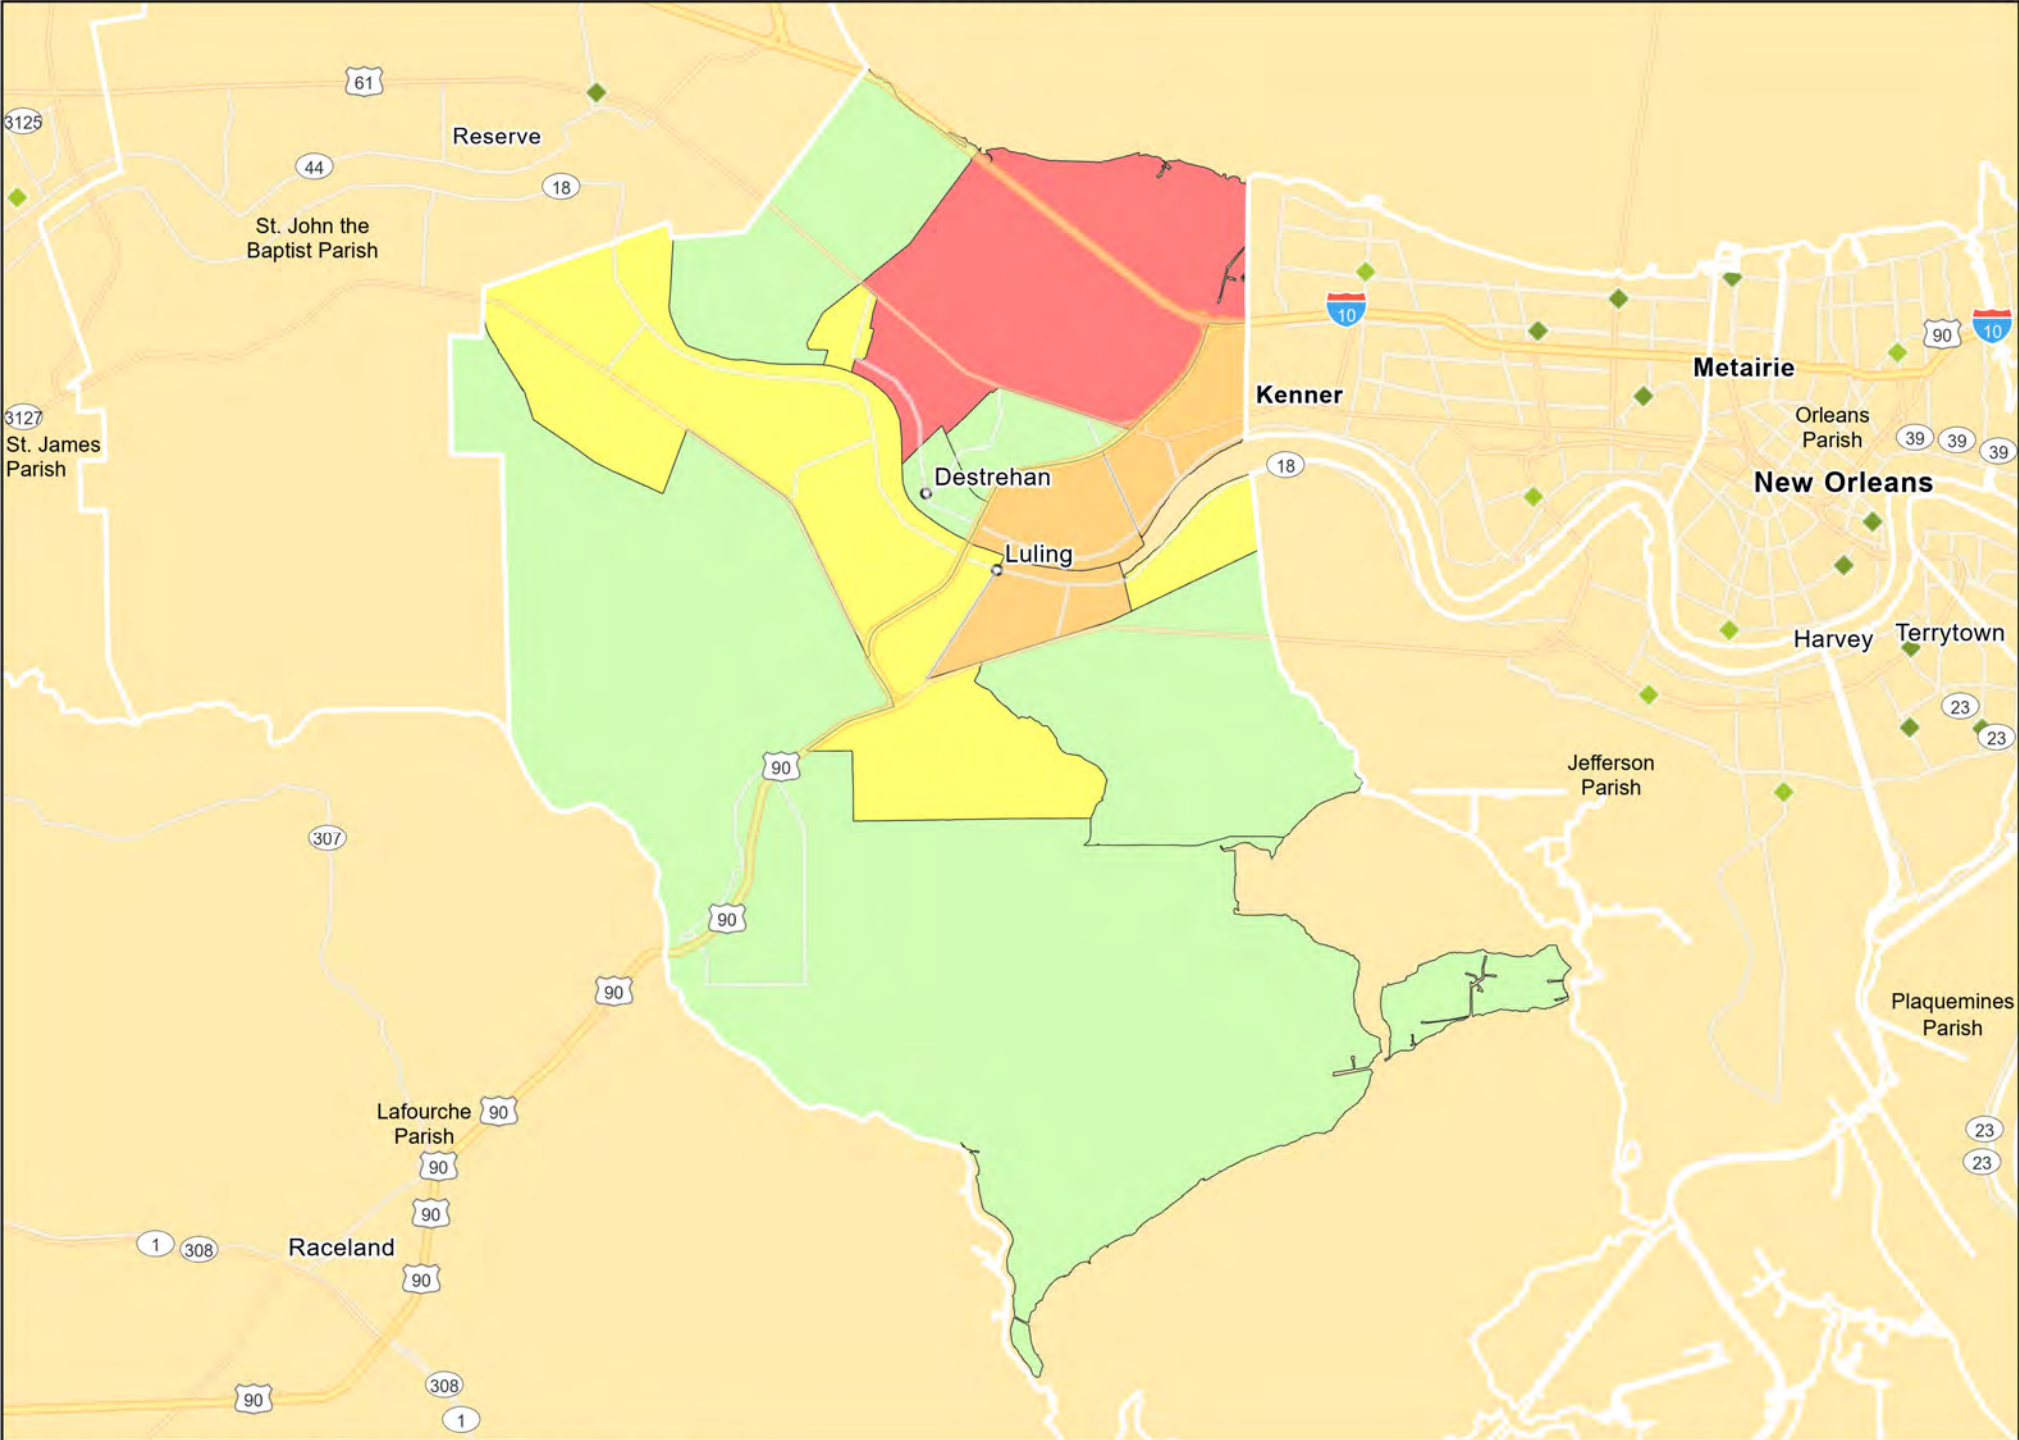

LA06 - New Orleans
St. Charles Parish