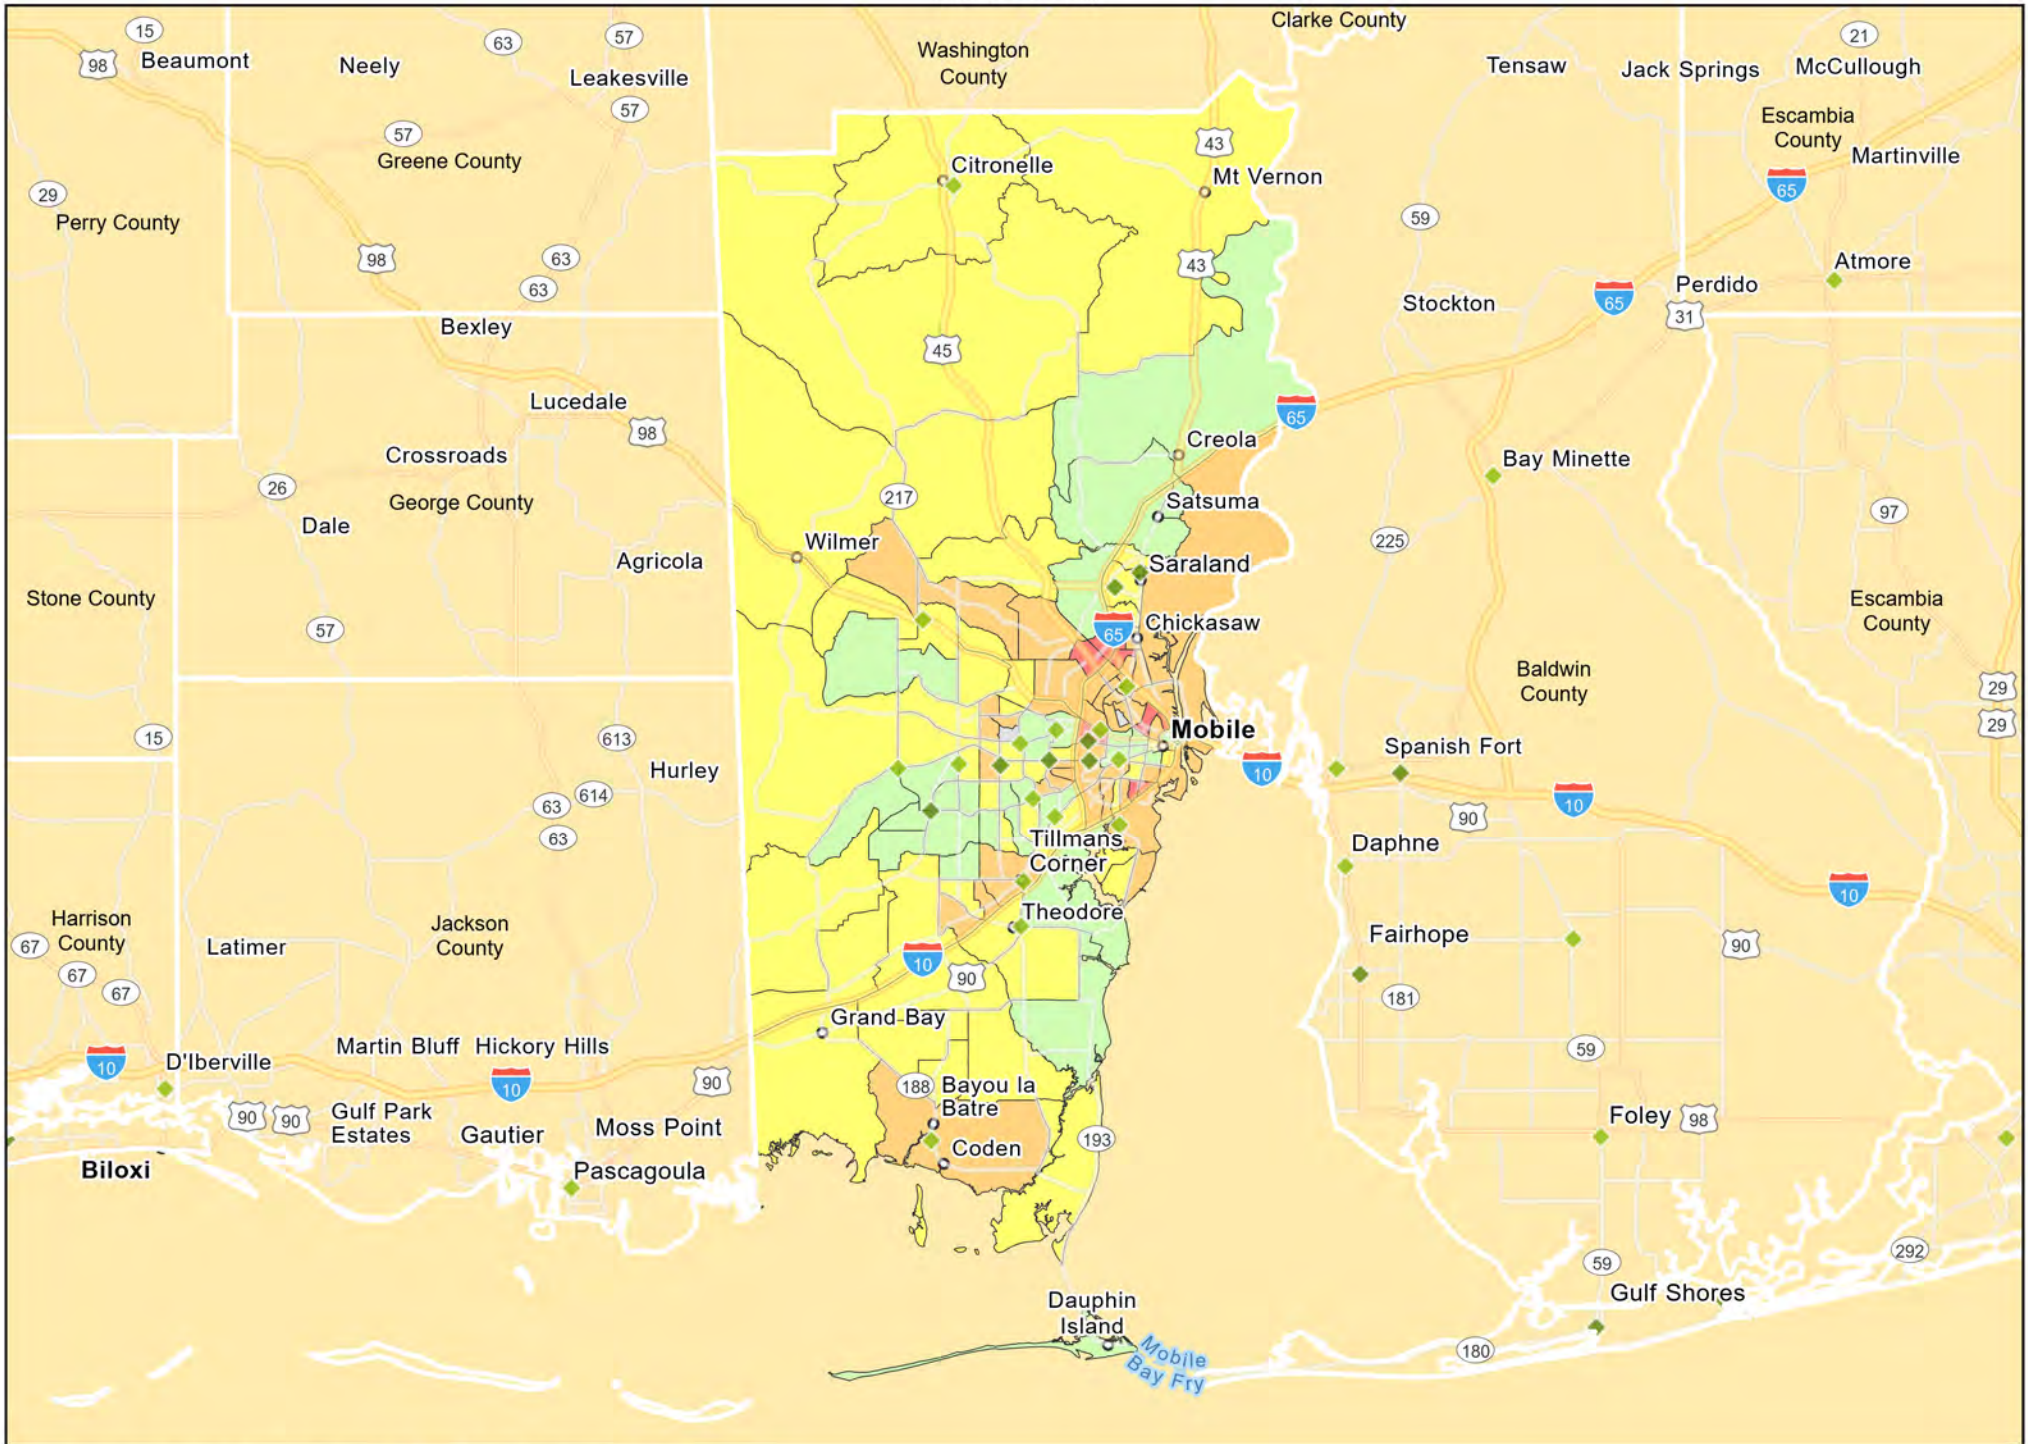

AL10 - Mobile Mobile County