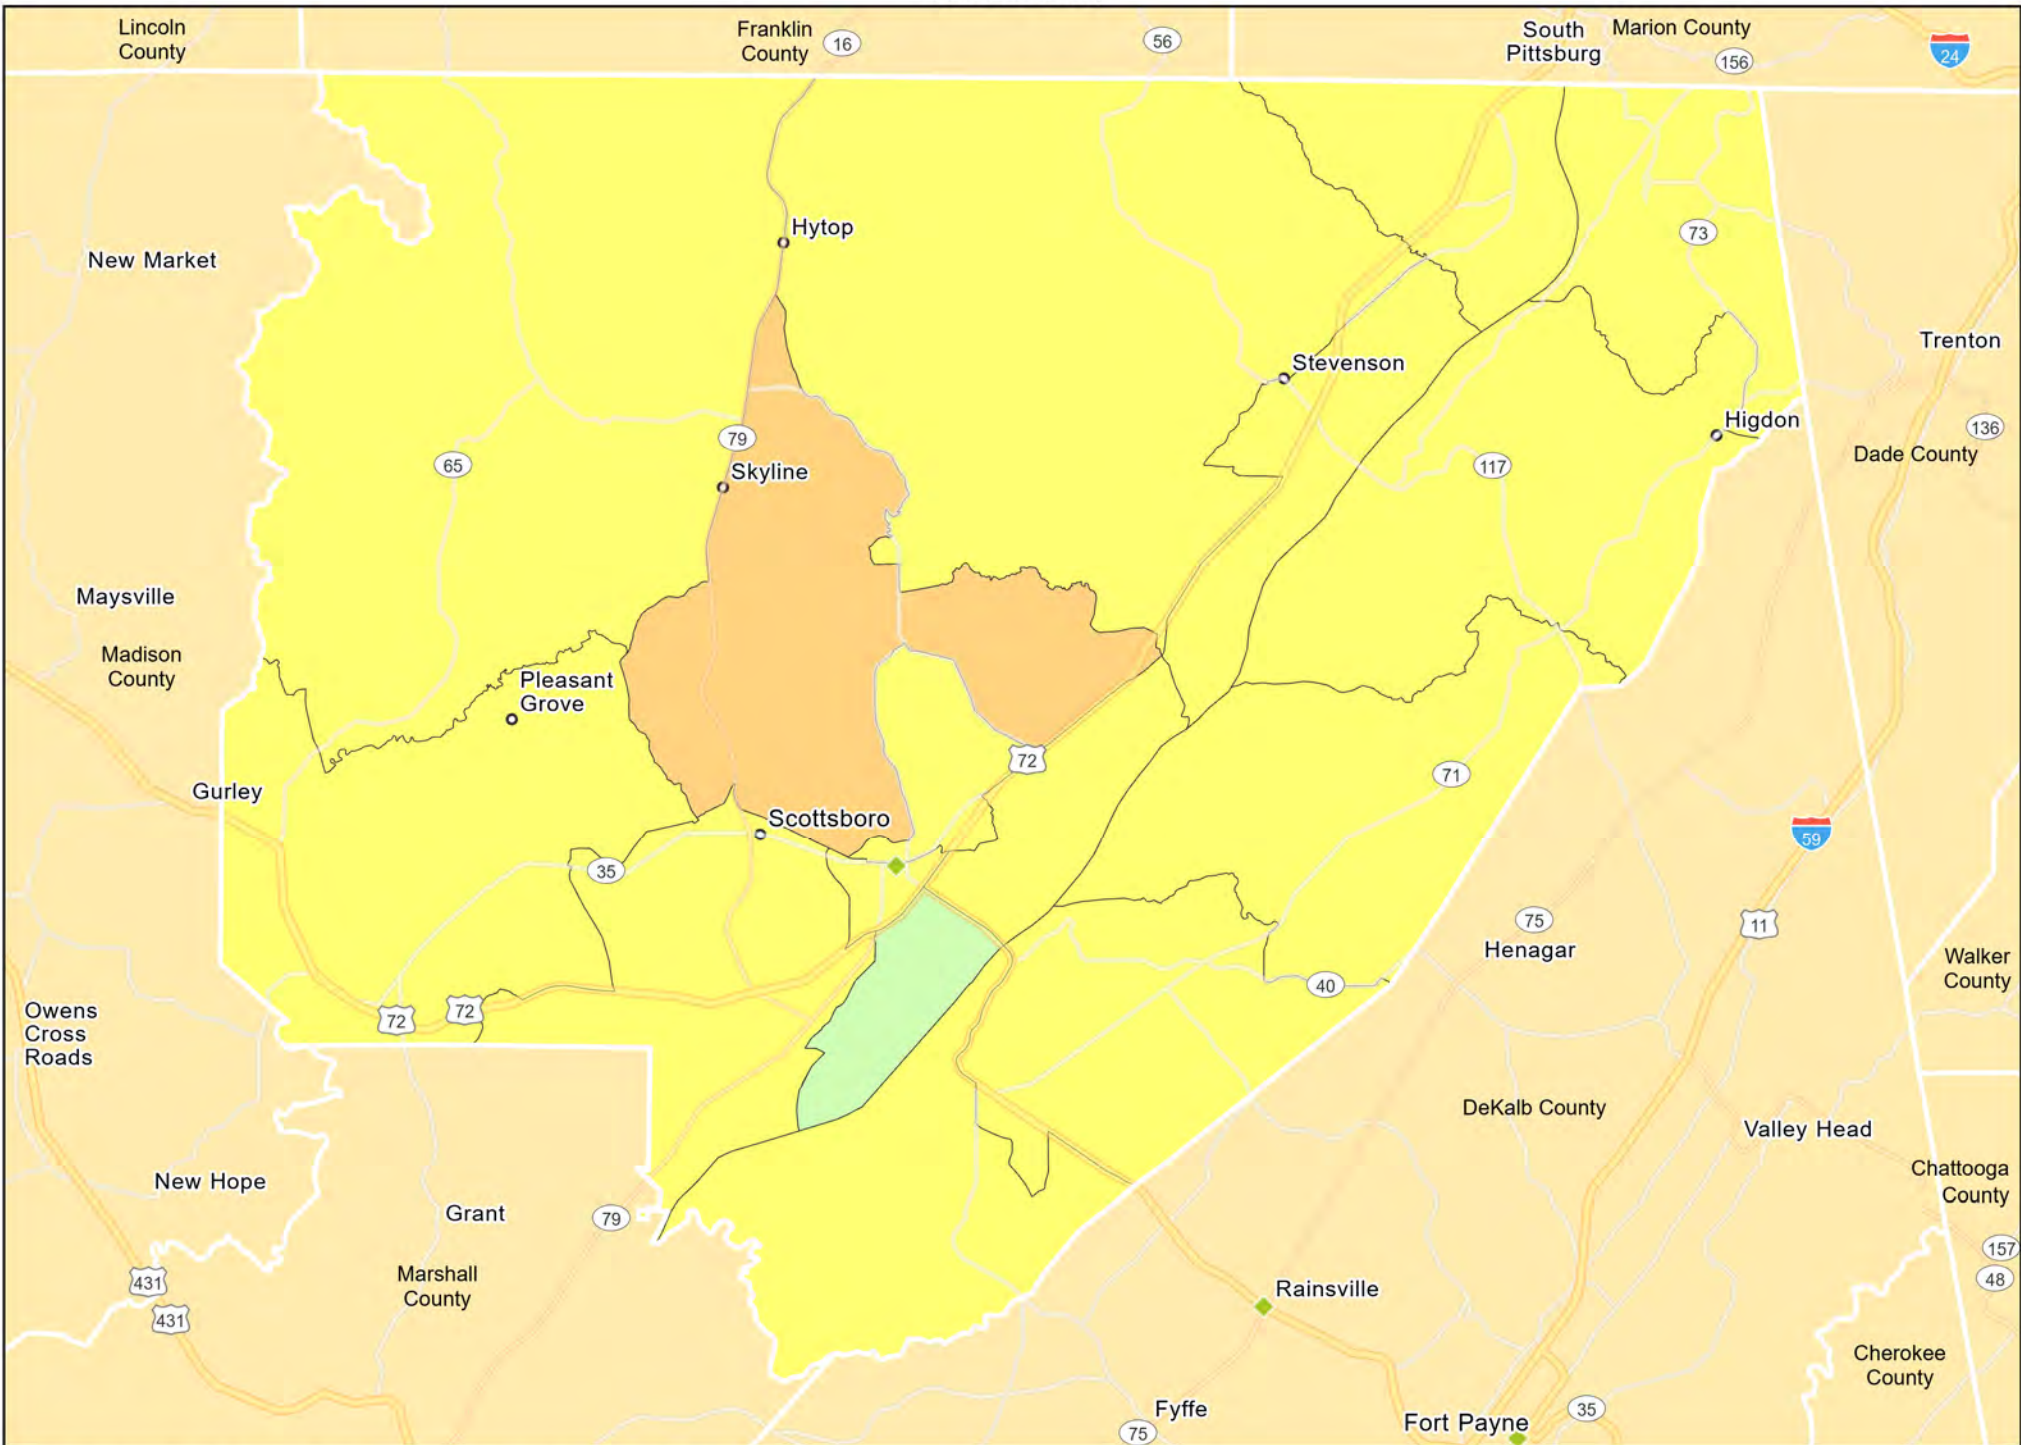

AL15 - Northern Alabama
DeKalb County

AL15 - Northern Alabama
Jackson County

AL15 - Northern Alabama
Marshall County

● Branches Tract_Inc_Catg Moderate Upper
Low Middle Income Unknown

AL16 - South Alabama
Choctaw County