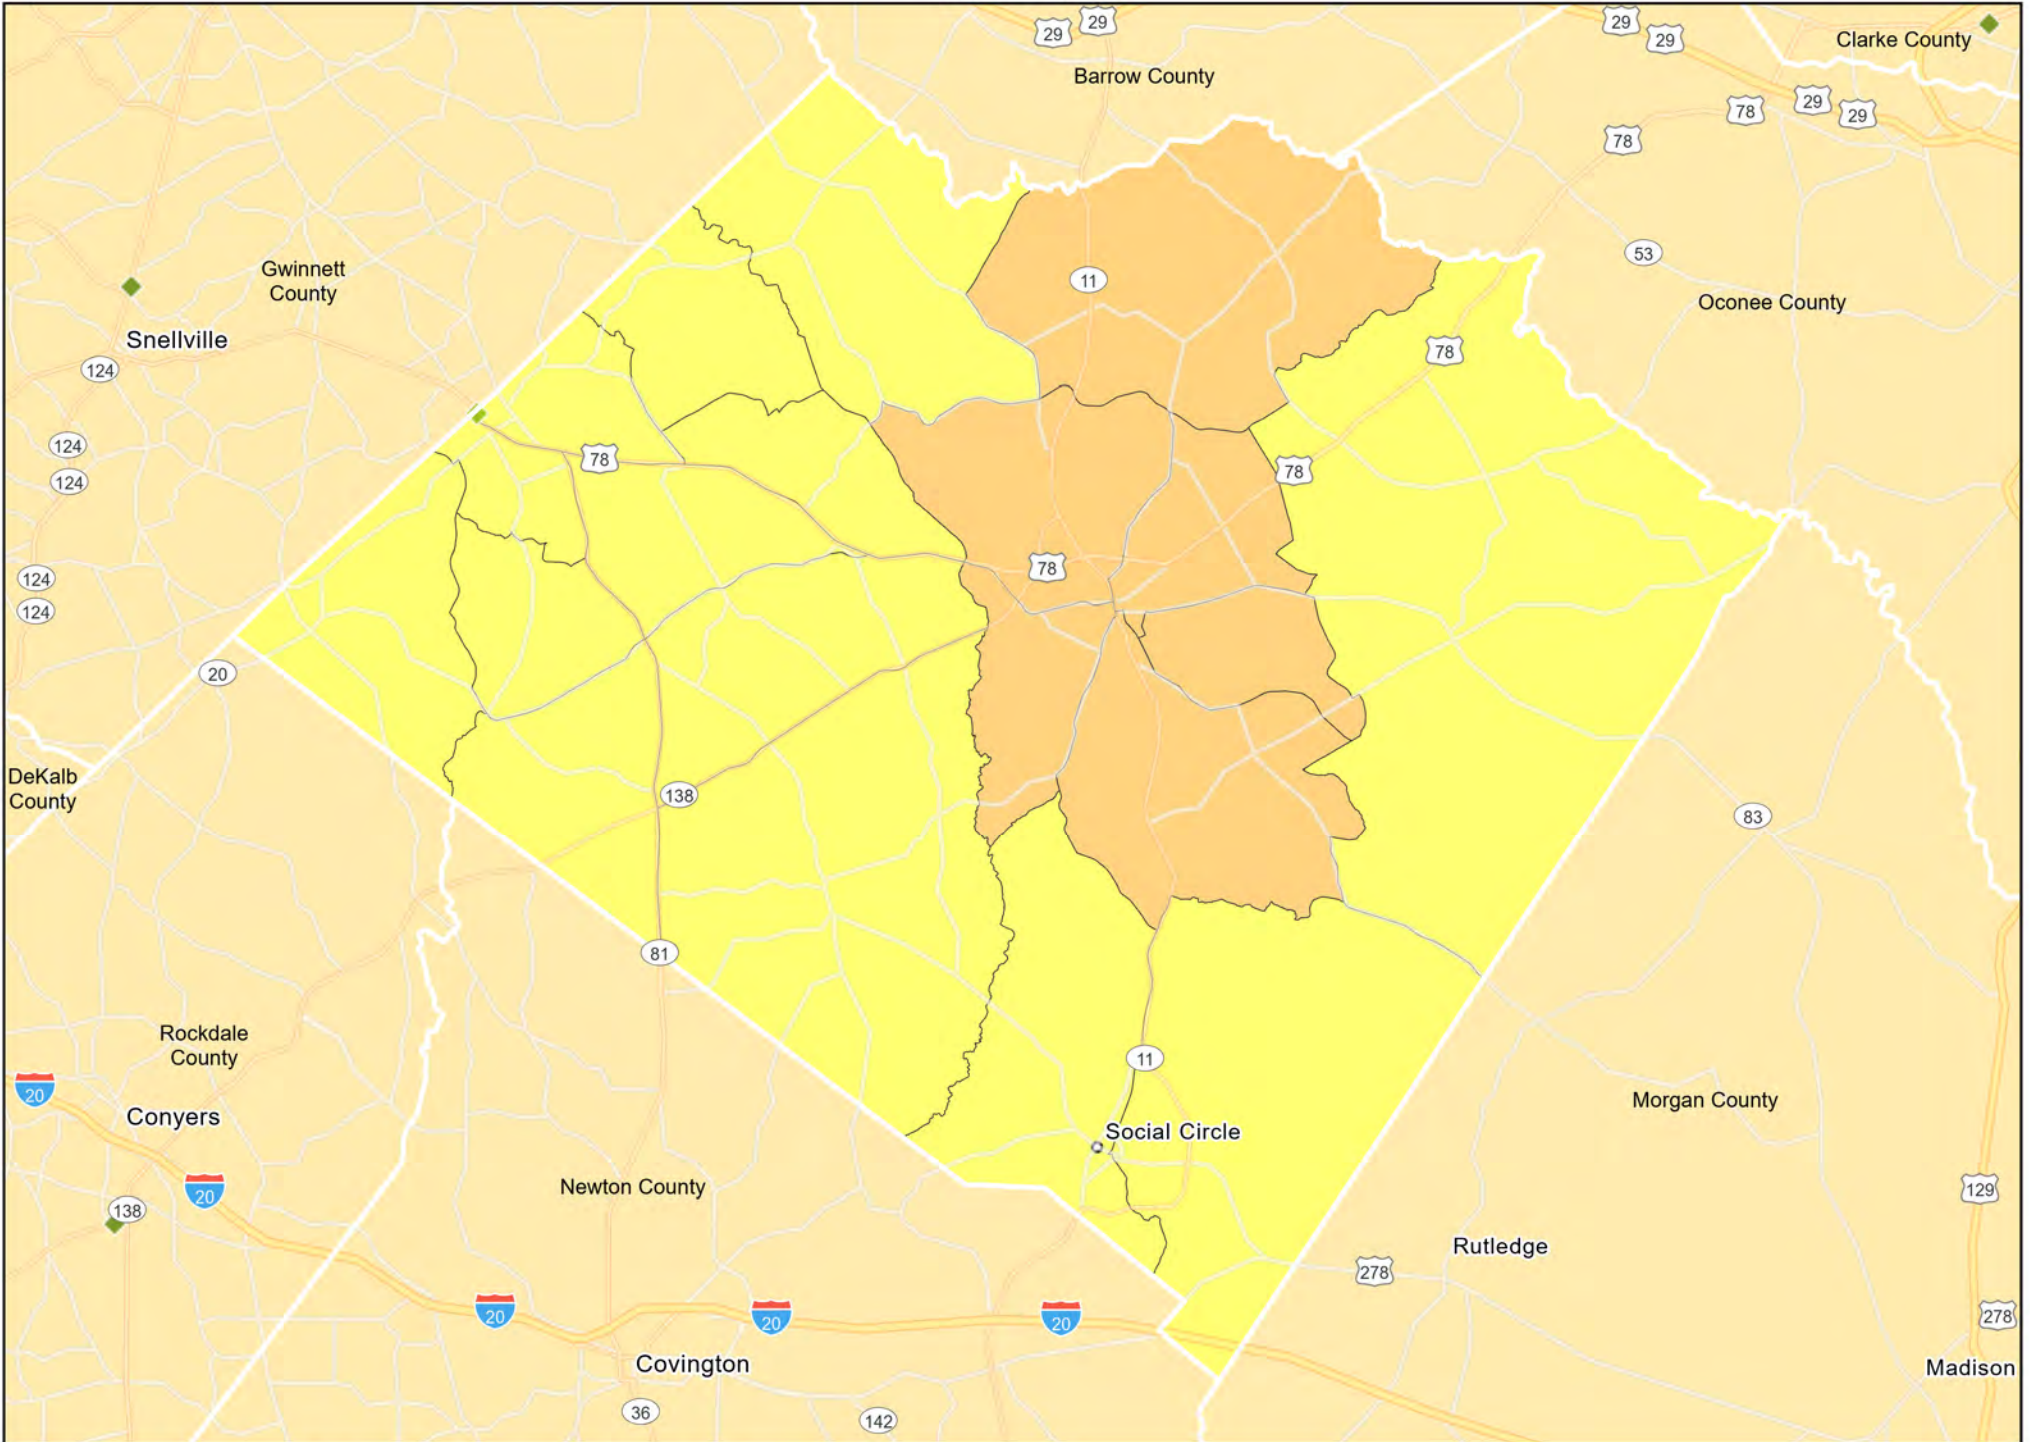

GA03 - Atlanta-Sandy Springs-Roswell
Walton County

- Branches
- Tract_Inc_Catg
  - Moderate
  - Middle
  - Upper
  - Low
  - Income Unknown