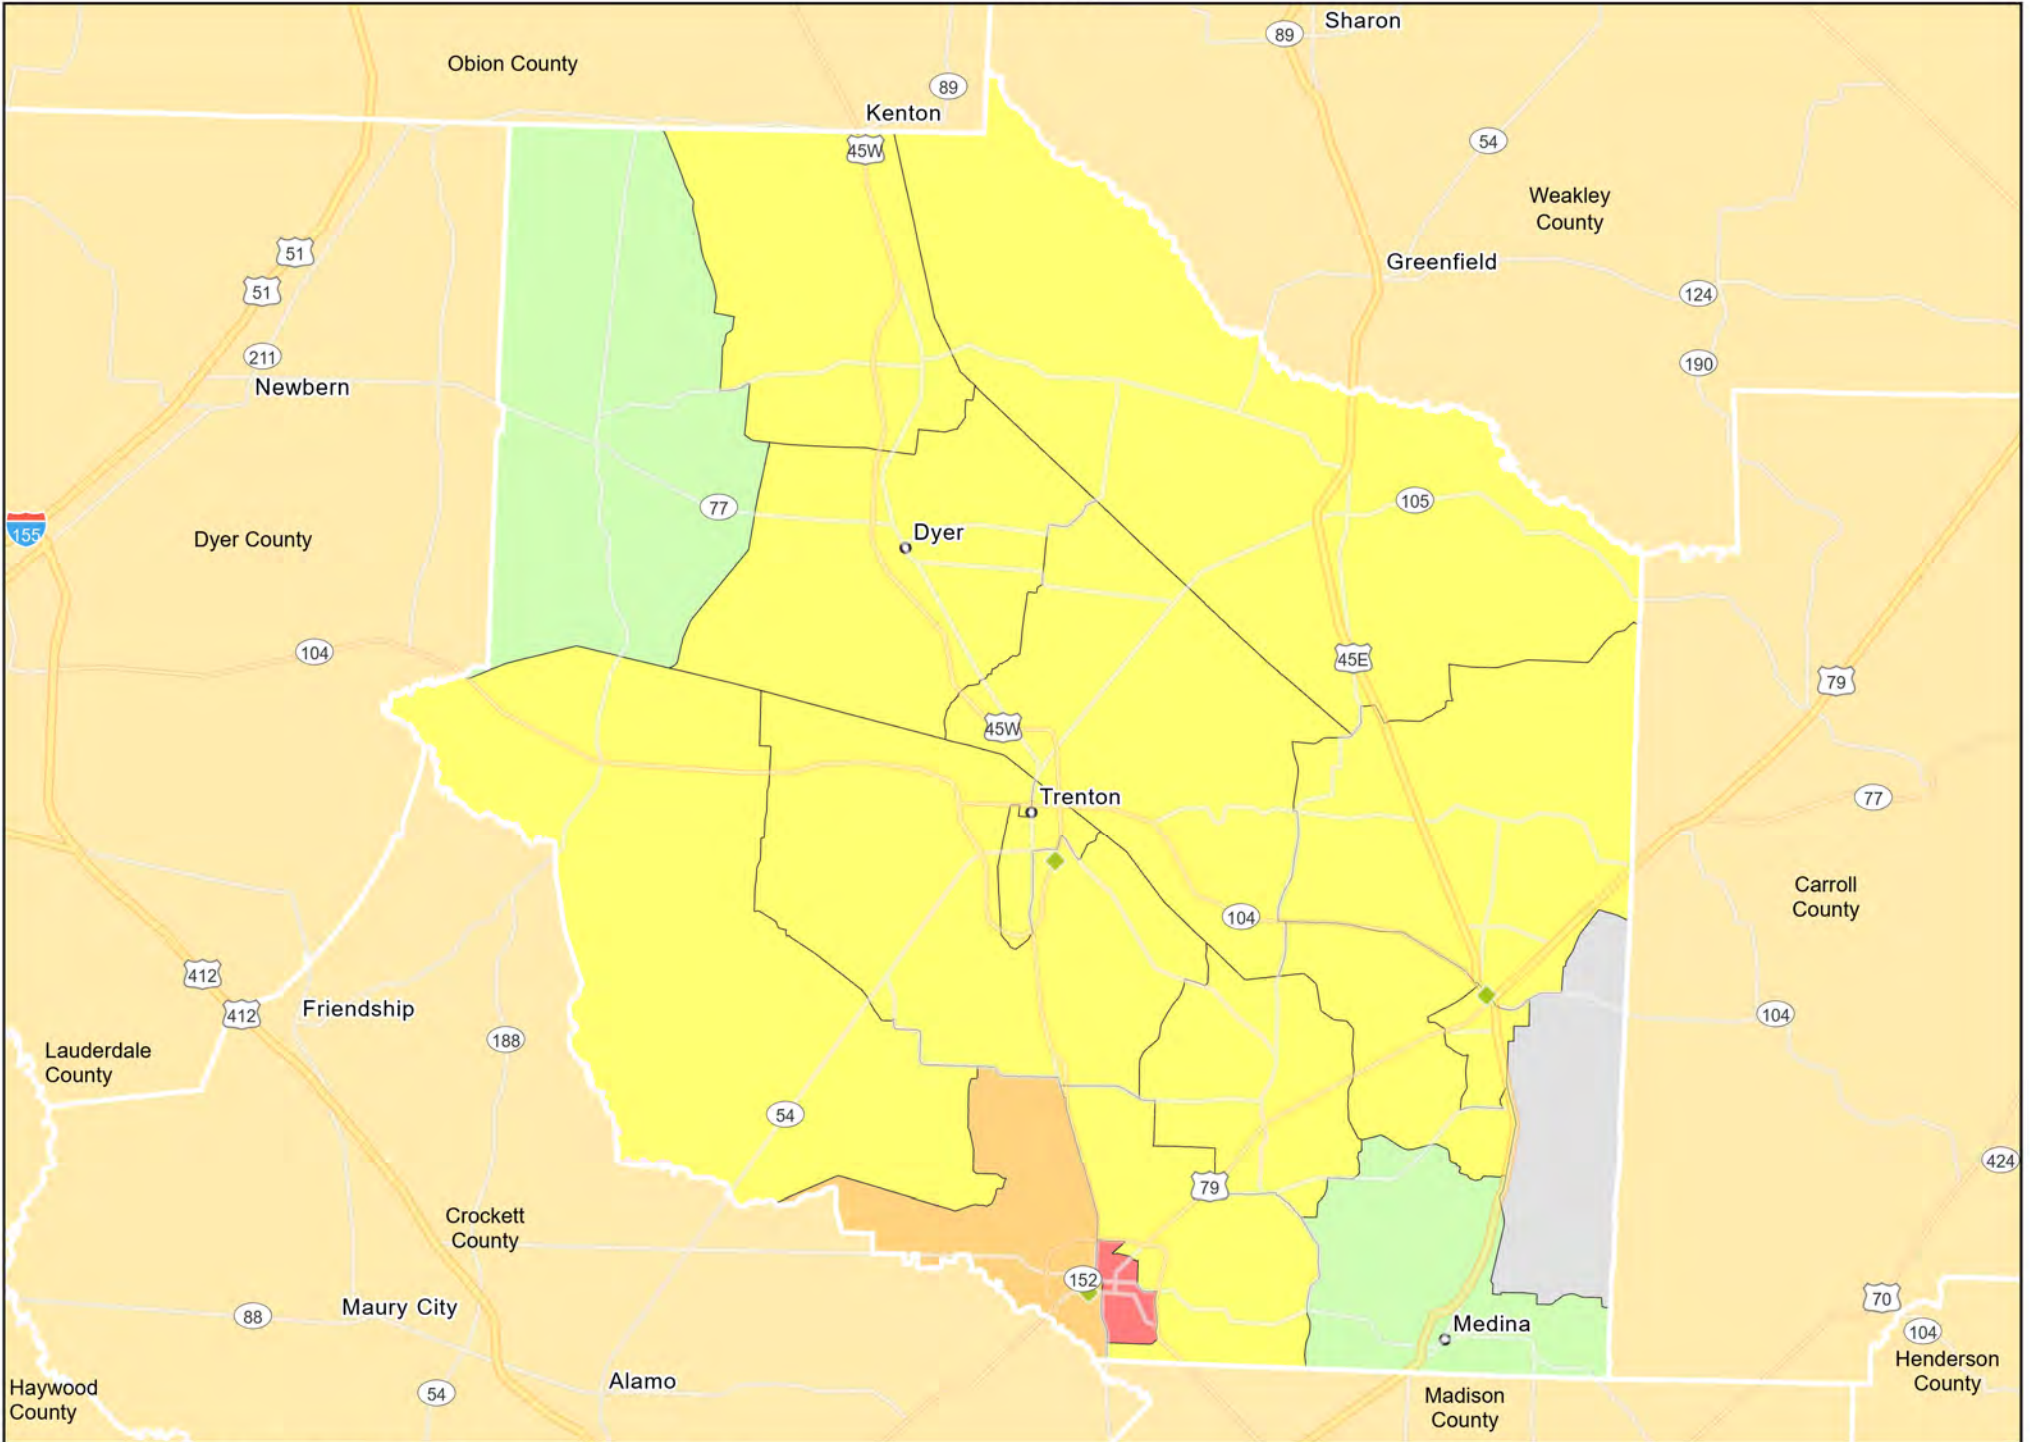

TN04 - Jackson
Gibson County

- Branches
- Tract_Inc_Catg
- Moderate
- Upper
- Low
- Middle
- Income Unknown