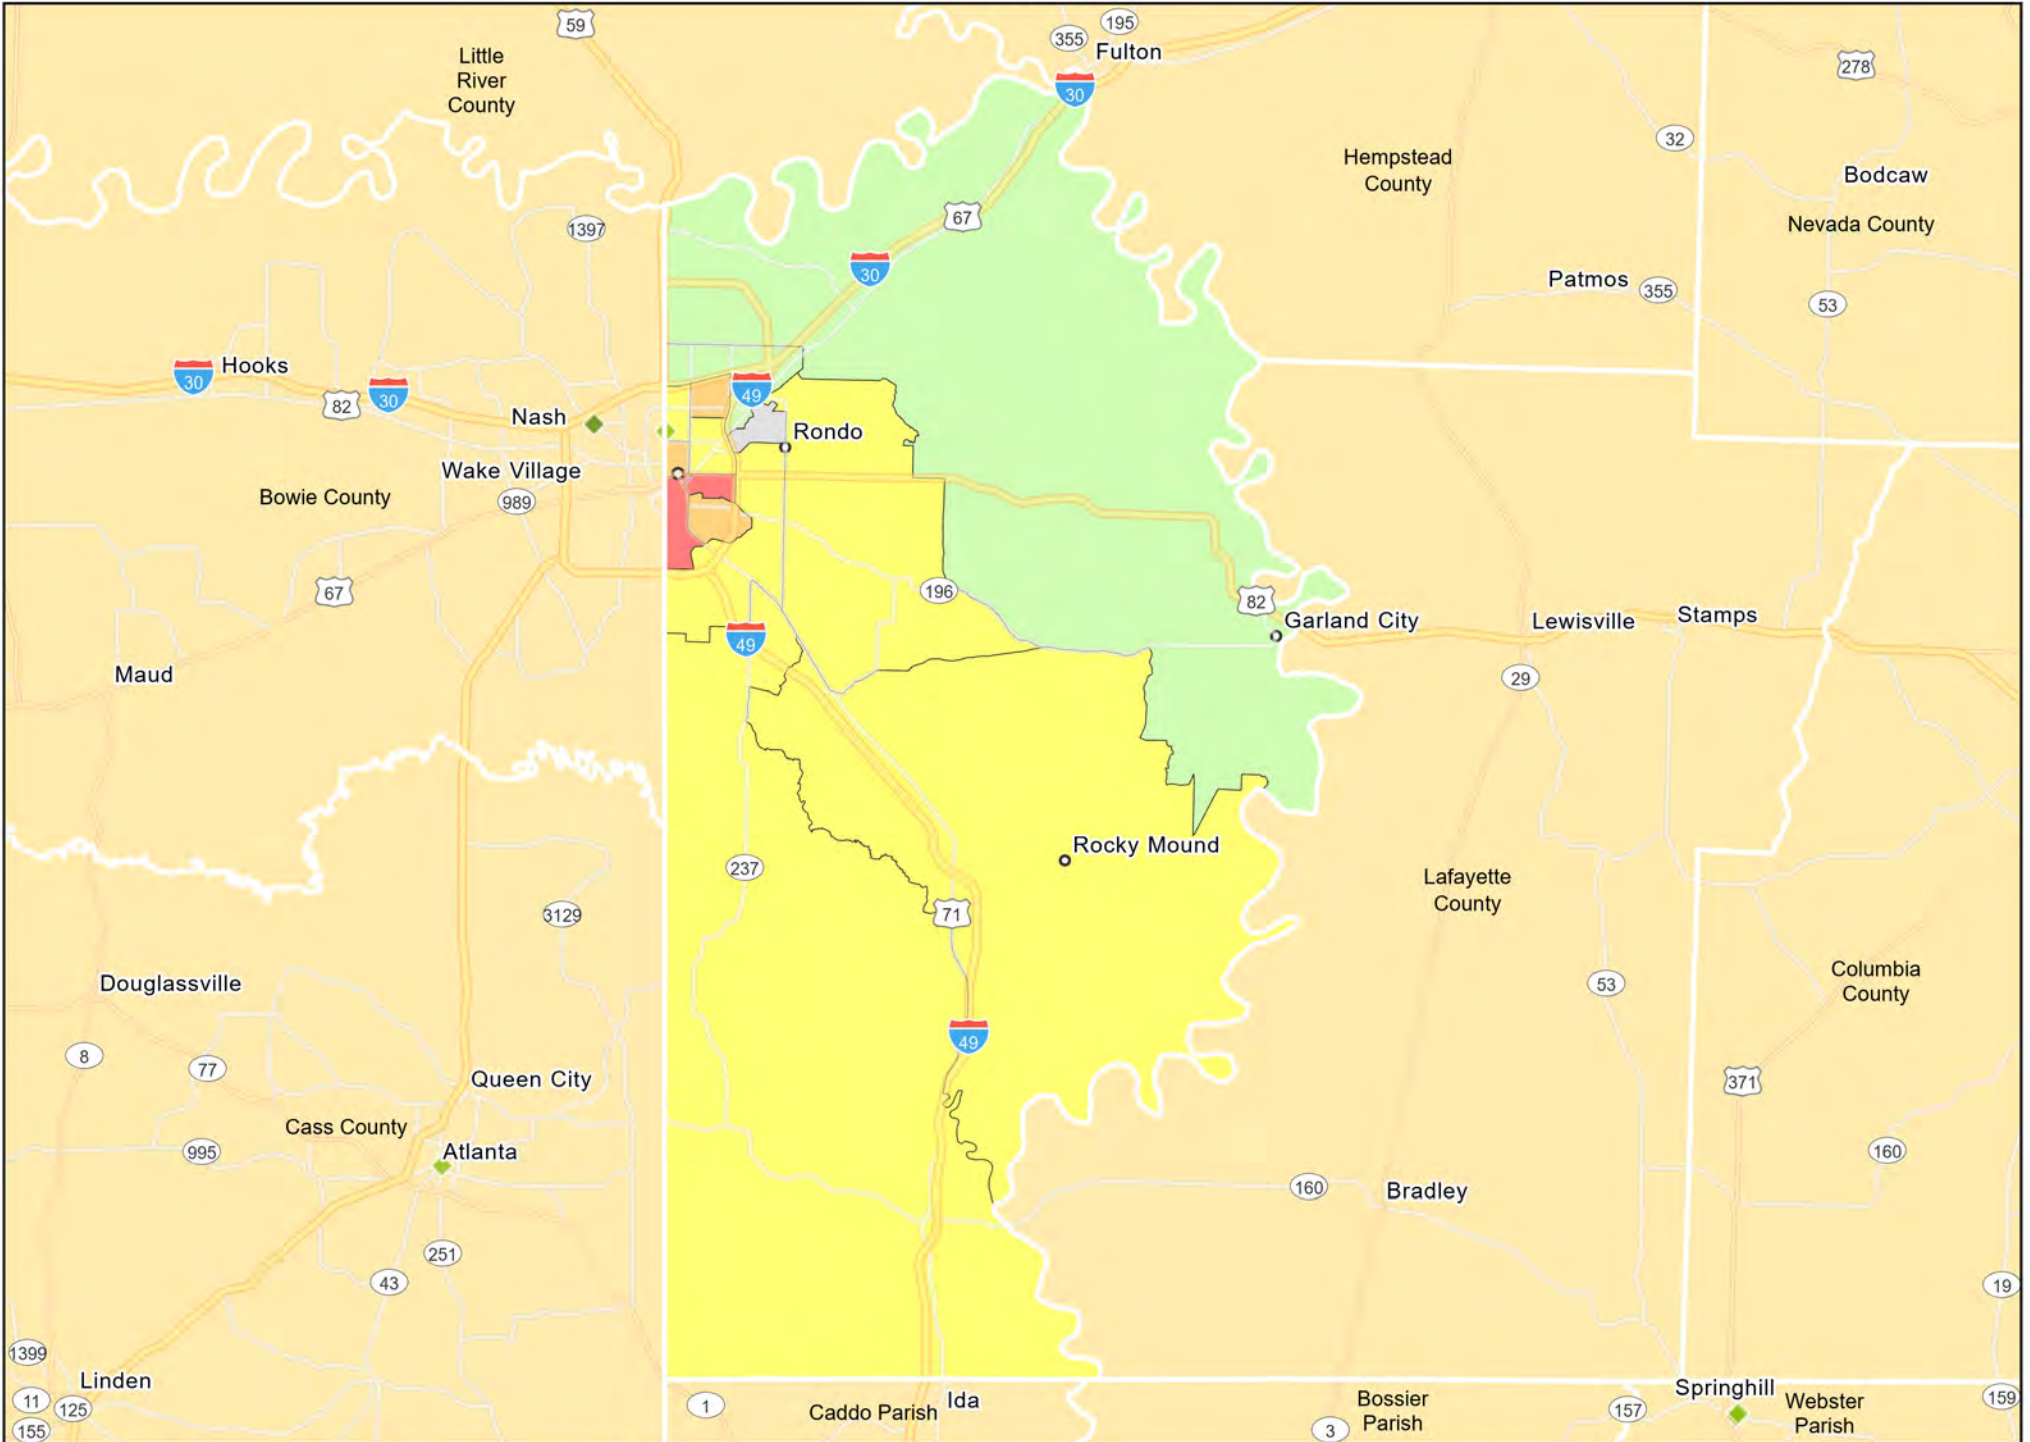

TX06 - Texarkana (AR-TX)

Miller County