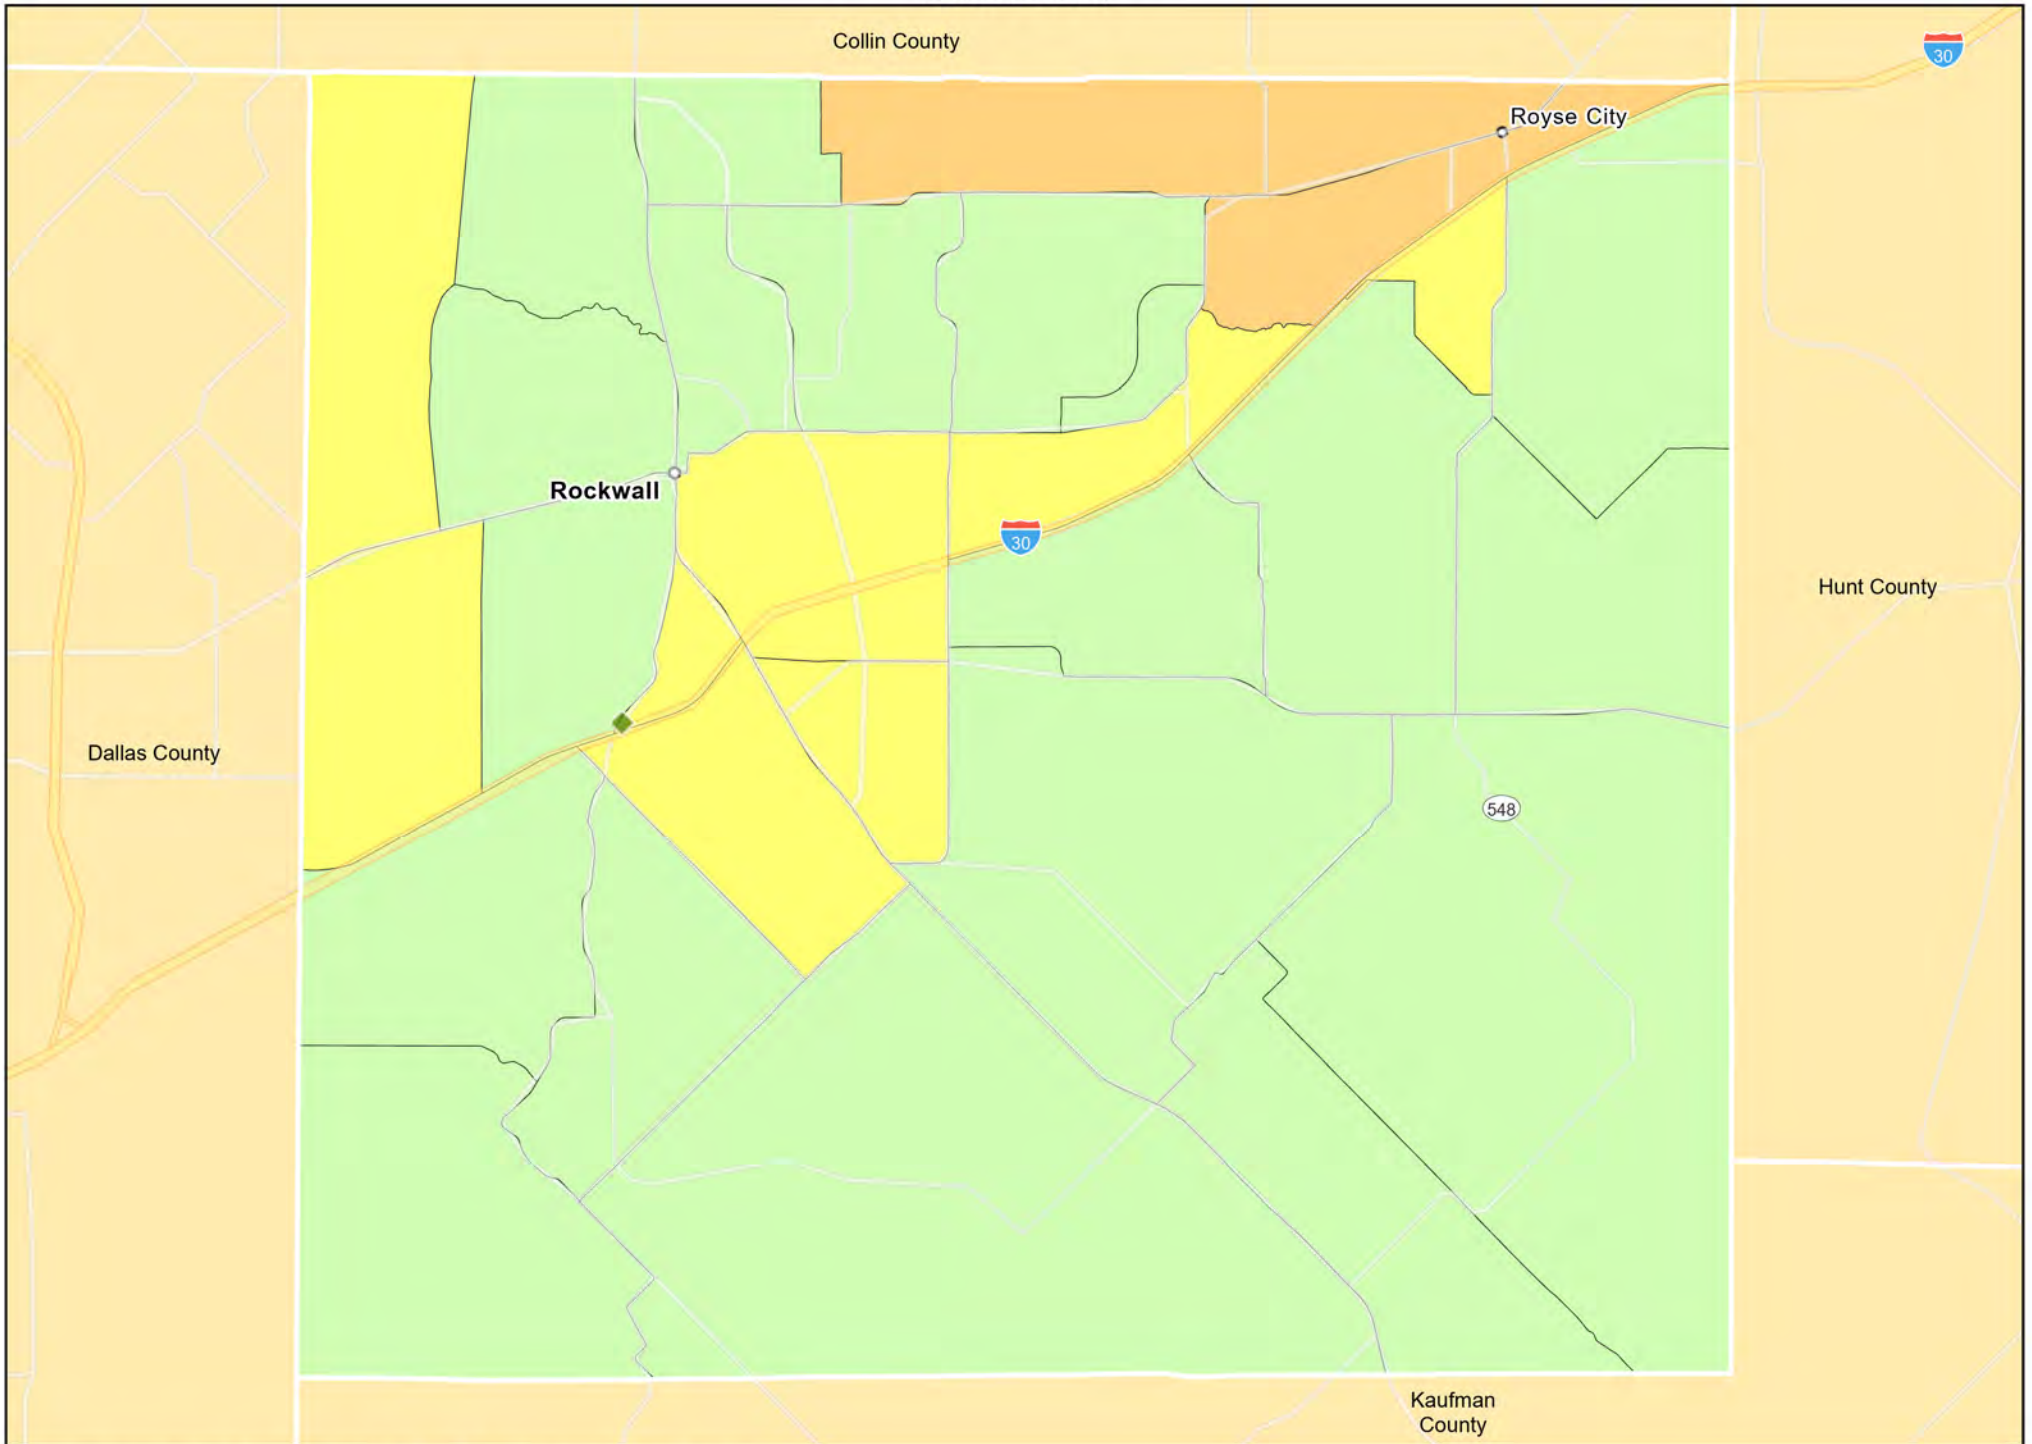

TX02 - Dallas-Plano-Irving
Rockwall County

- Branches
- Tract_Inc_Catg
  - Low
  - Middle
  - Income Unknown
  - Moderate
  - Upper