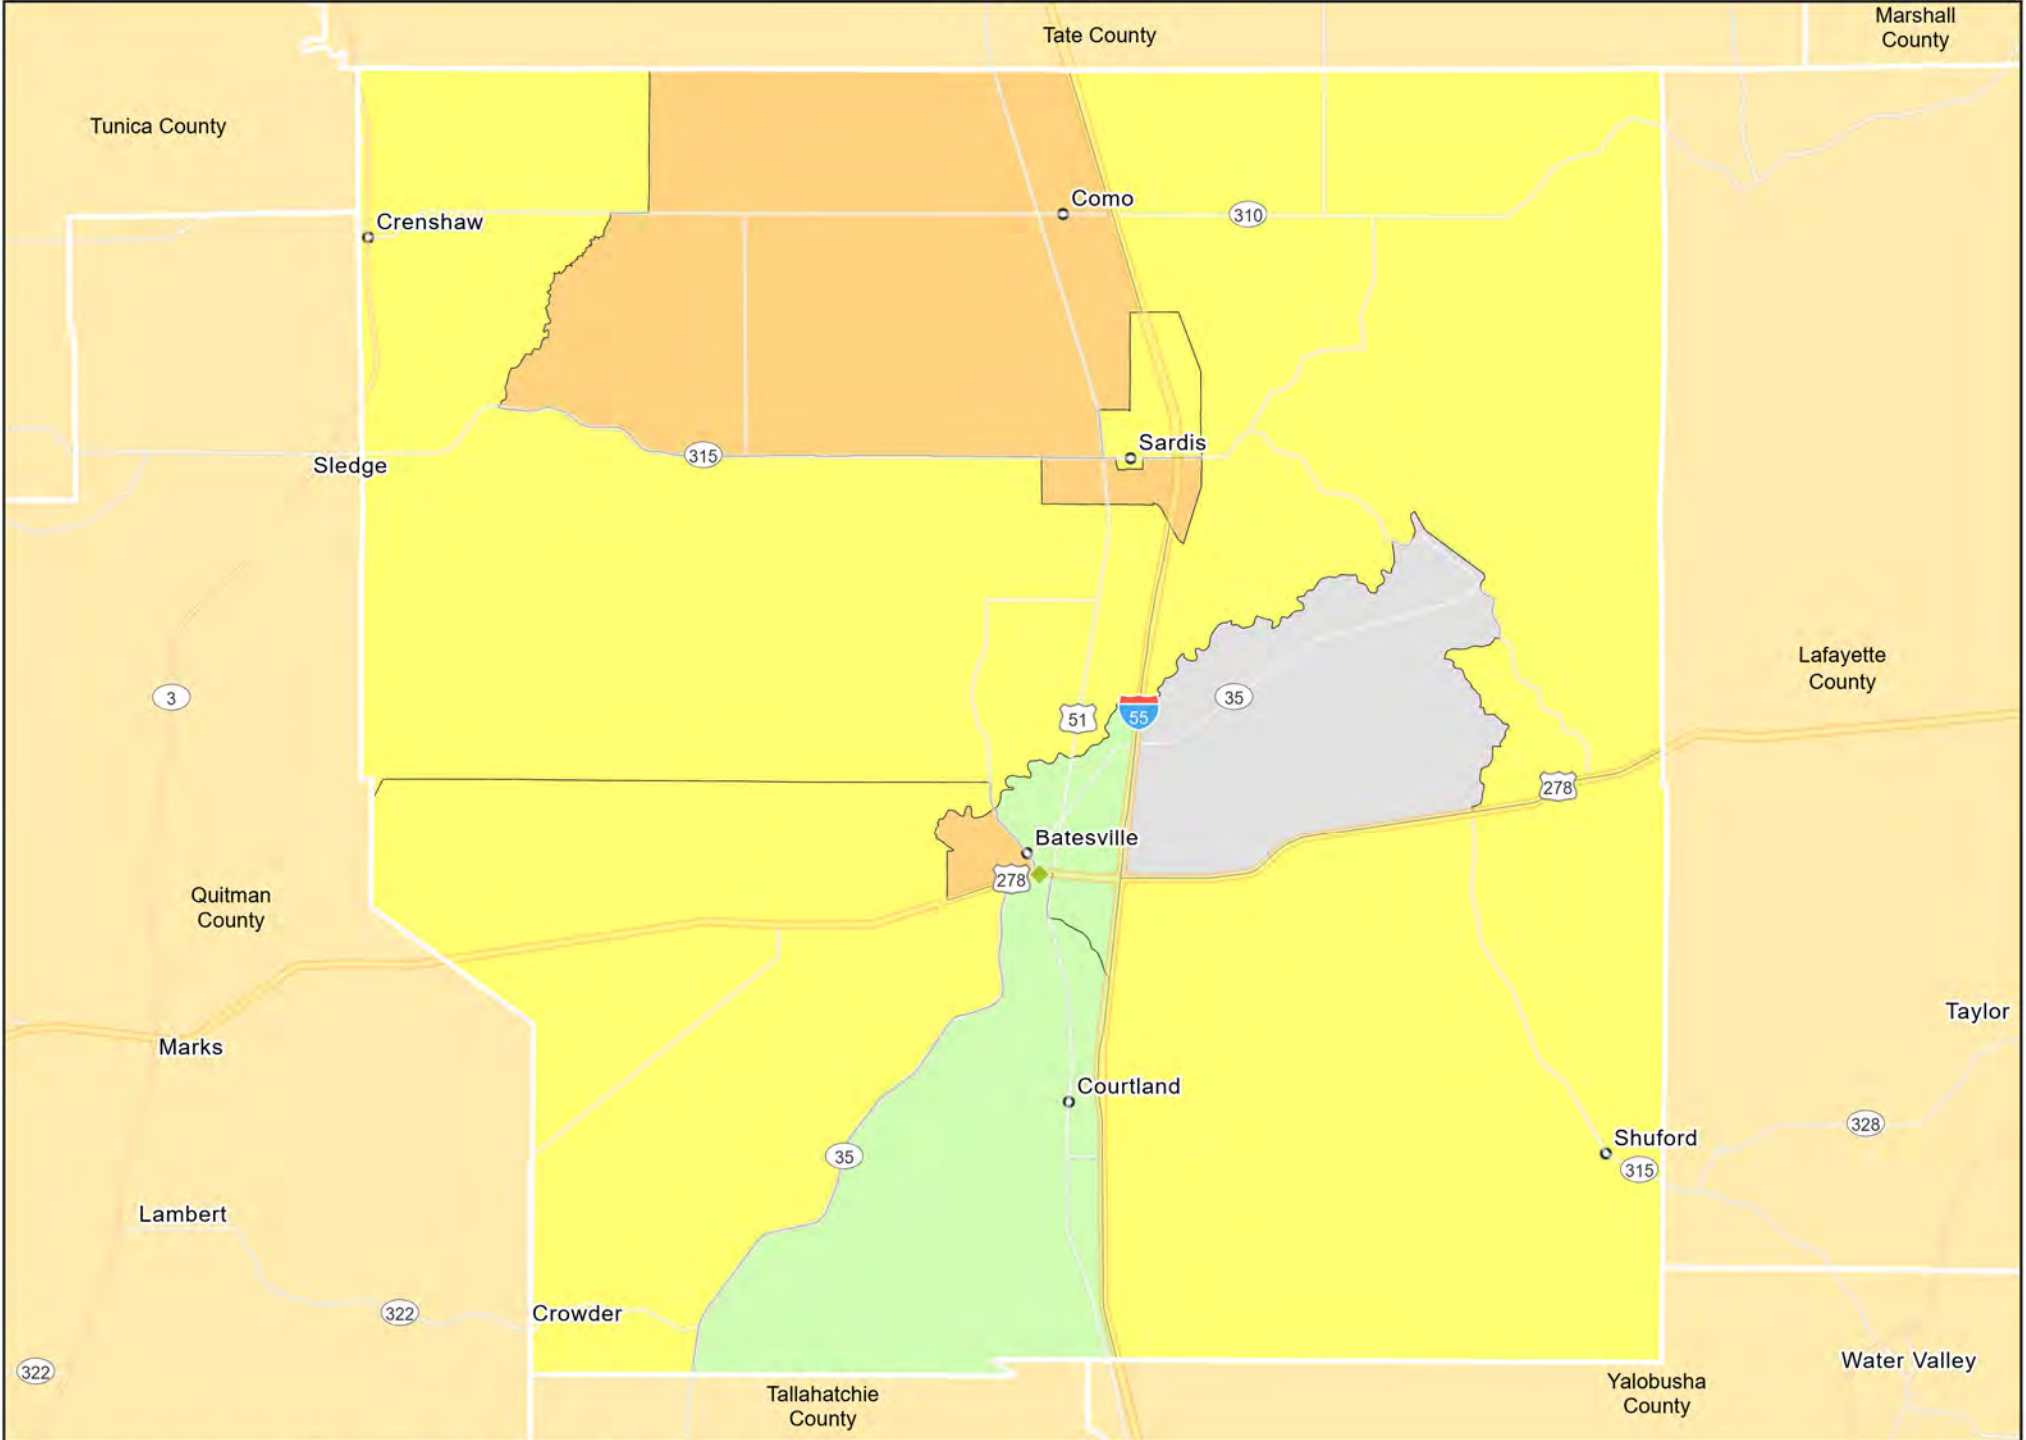

MS05 - Northern Mississippi
Panola County

- Branches
- Tract_Inc_Catg
  - Moderate
  - Middle
  - Upper
  - Low
  - Income Unknown