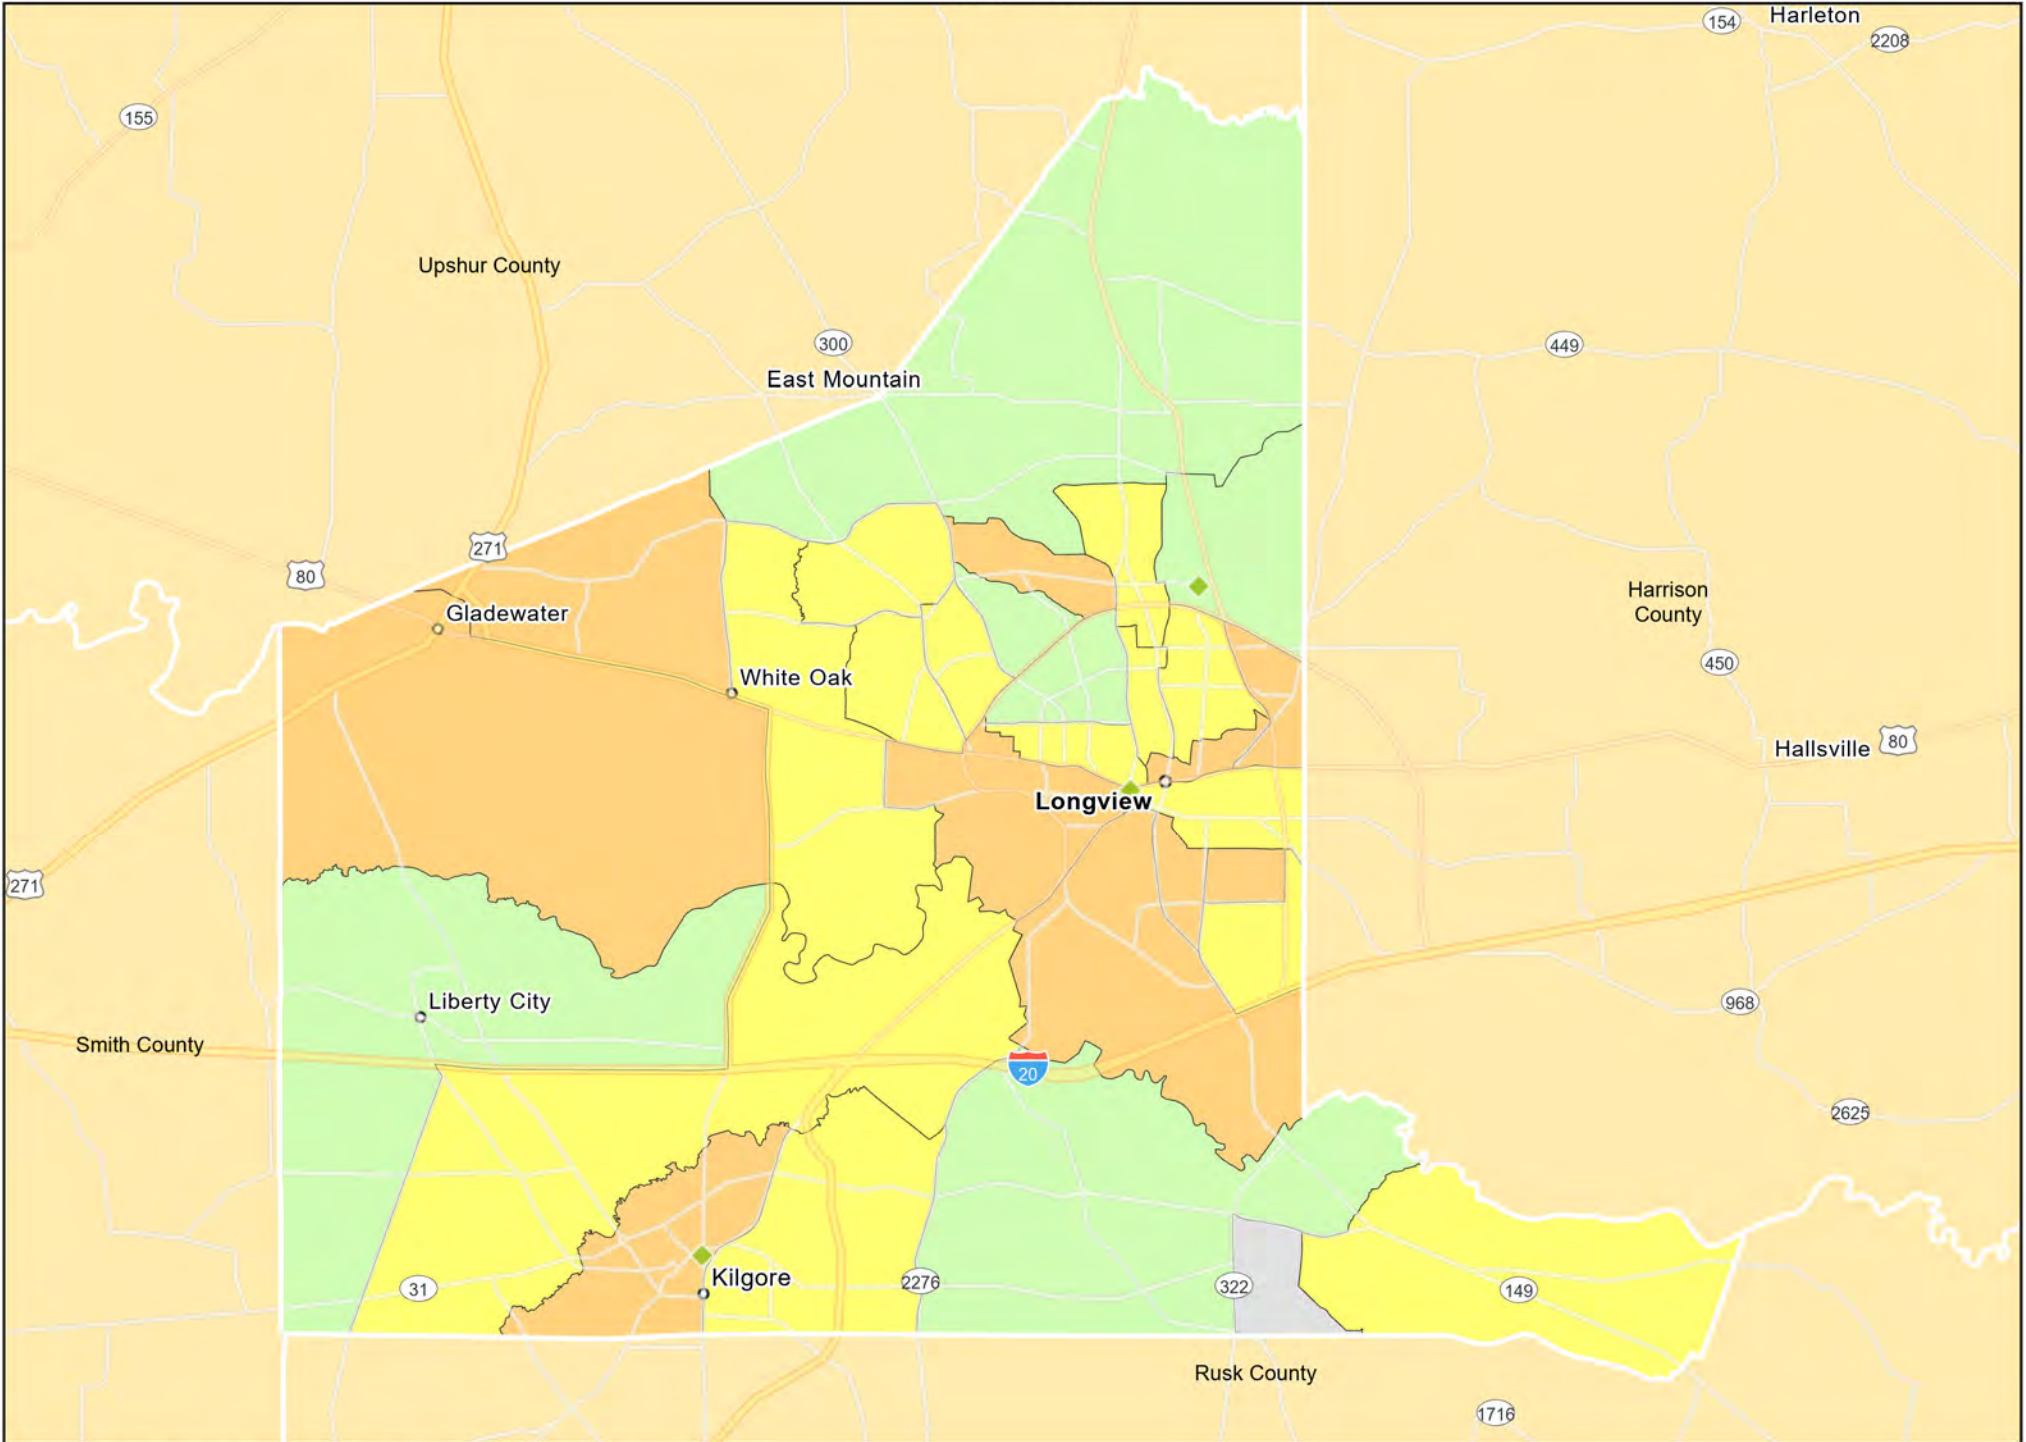

TX05 - Longview
Gregg County

- Branches
- Tract_Inc_Catg
  - Low
  - Moderate
  - Middle
  - Upper
  - Income Unknown