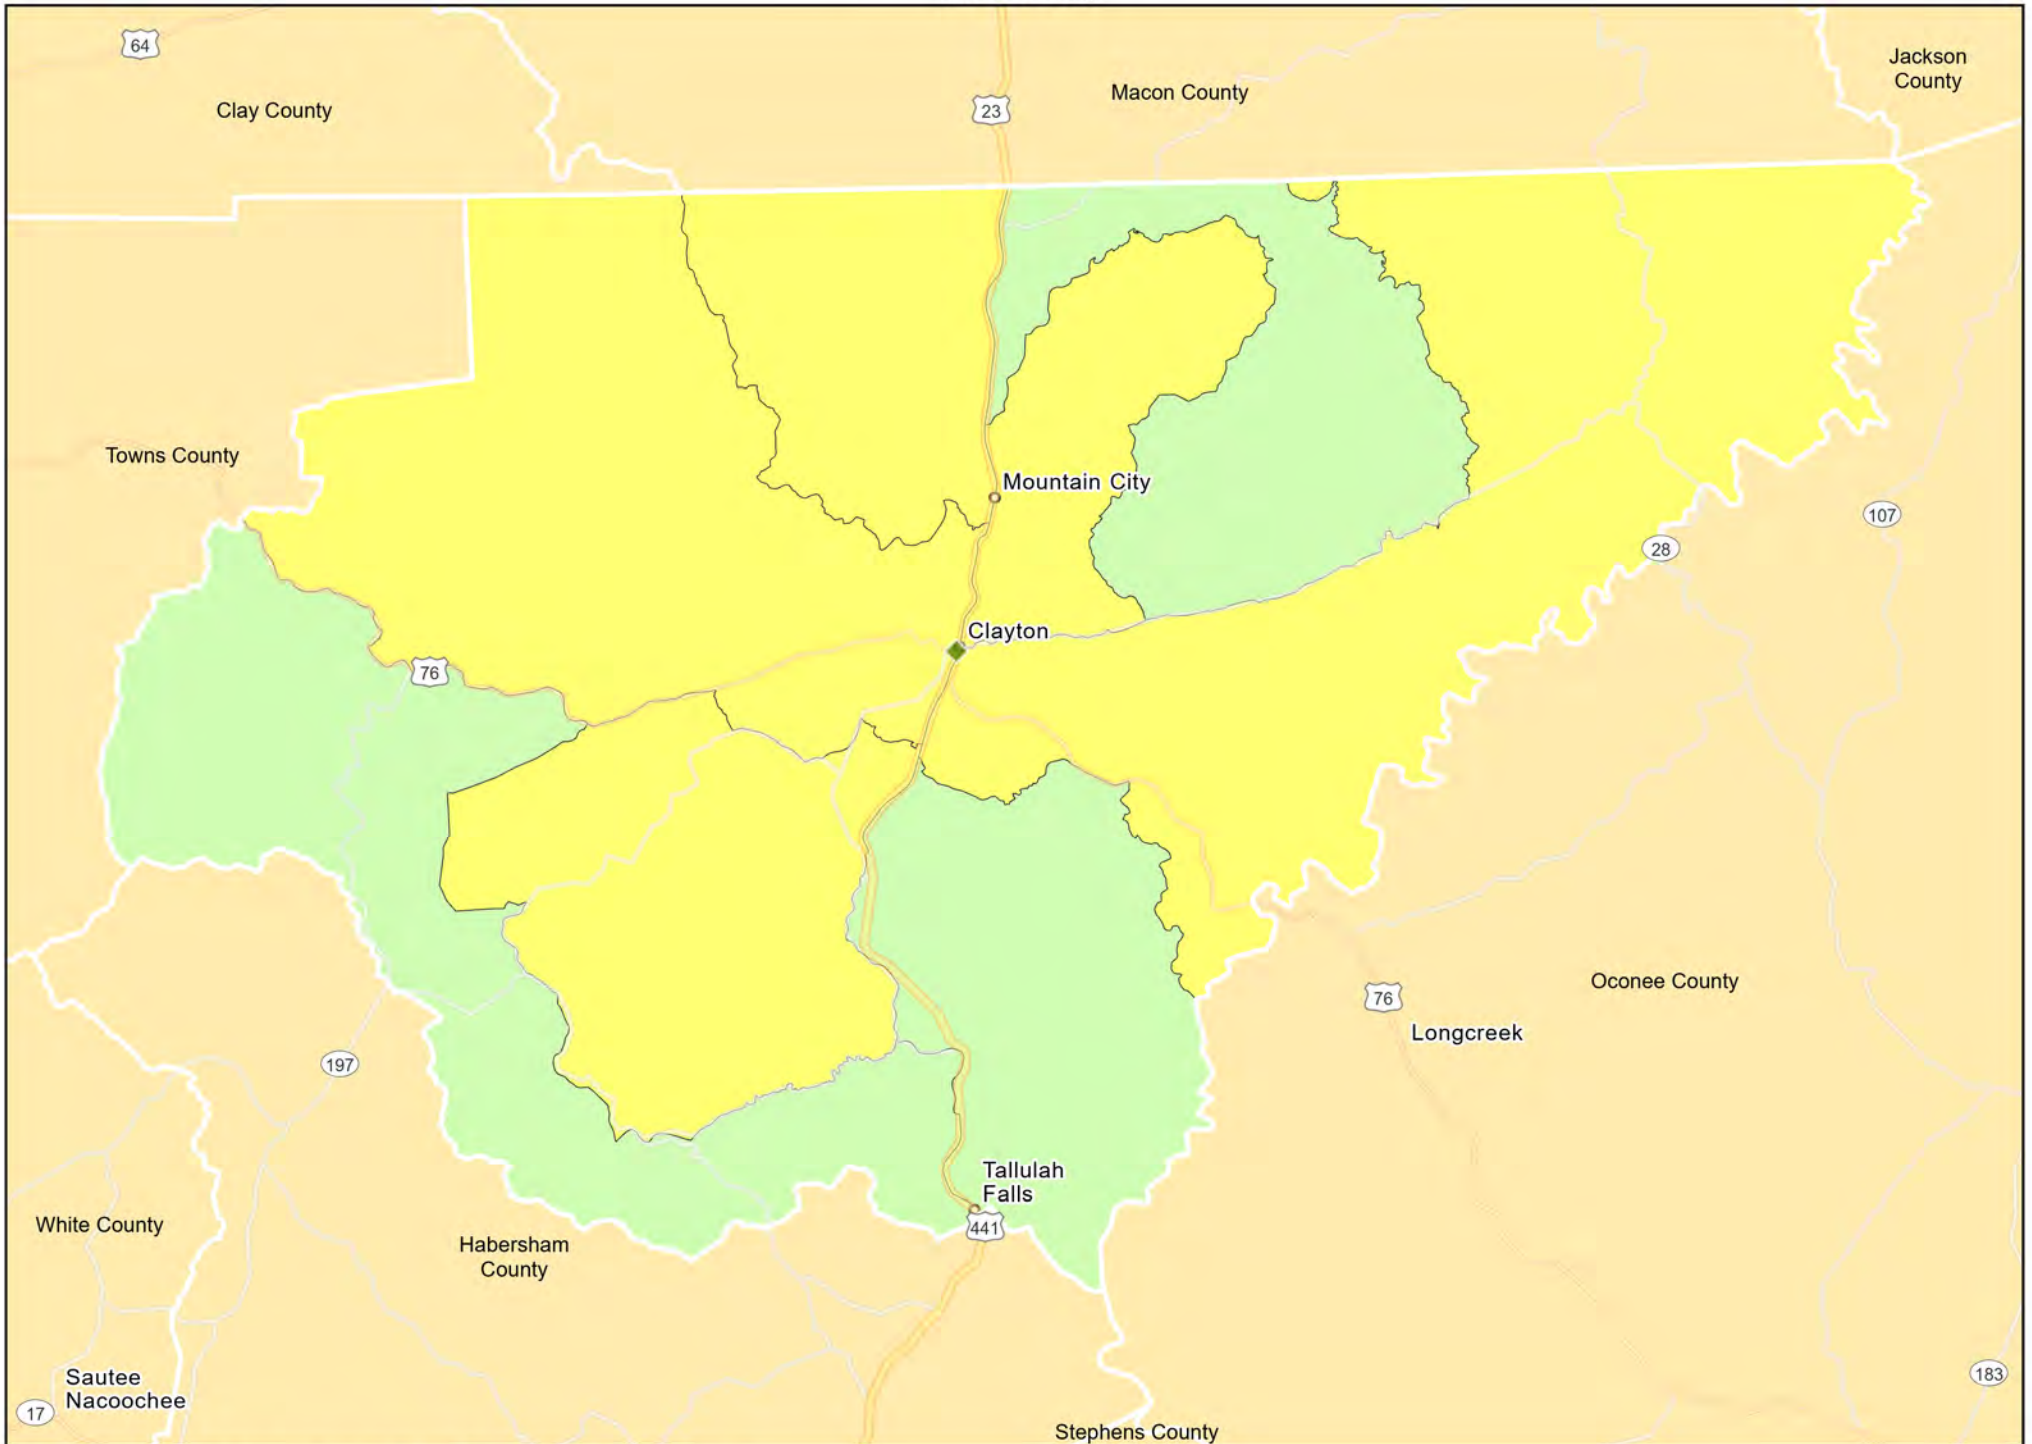

GA12 - Northeast Georgia
Banks County

GA12 - Northeast Georgia
Habersham County

GA12 - Northeast Georgia
Jackson County

GA12 - Northeast Georgia
Rabun County

GA12 - Northeast Georgia
Stephens County

GA12 - Northeast Georgia
White County