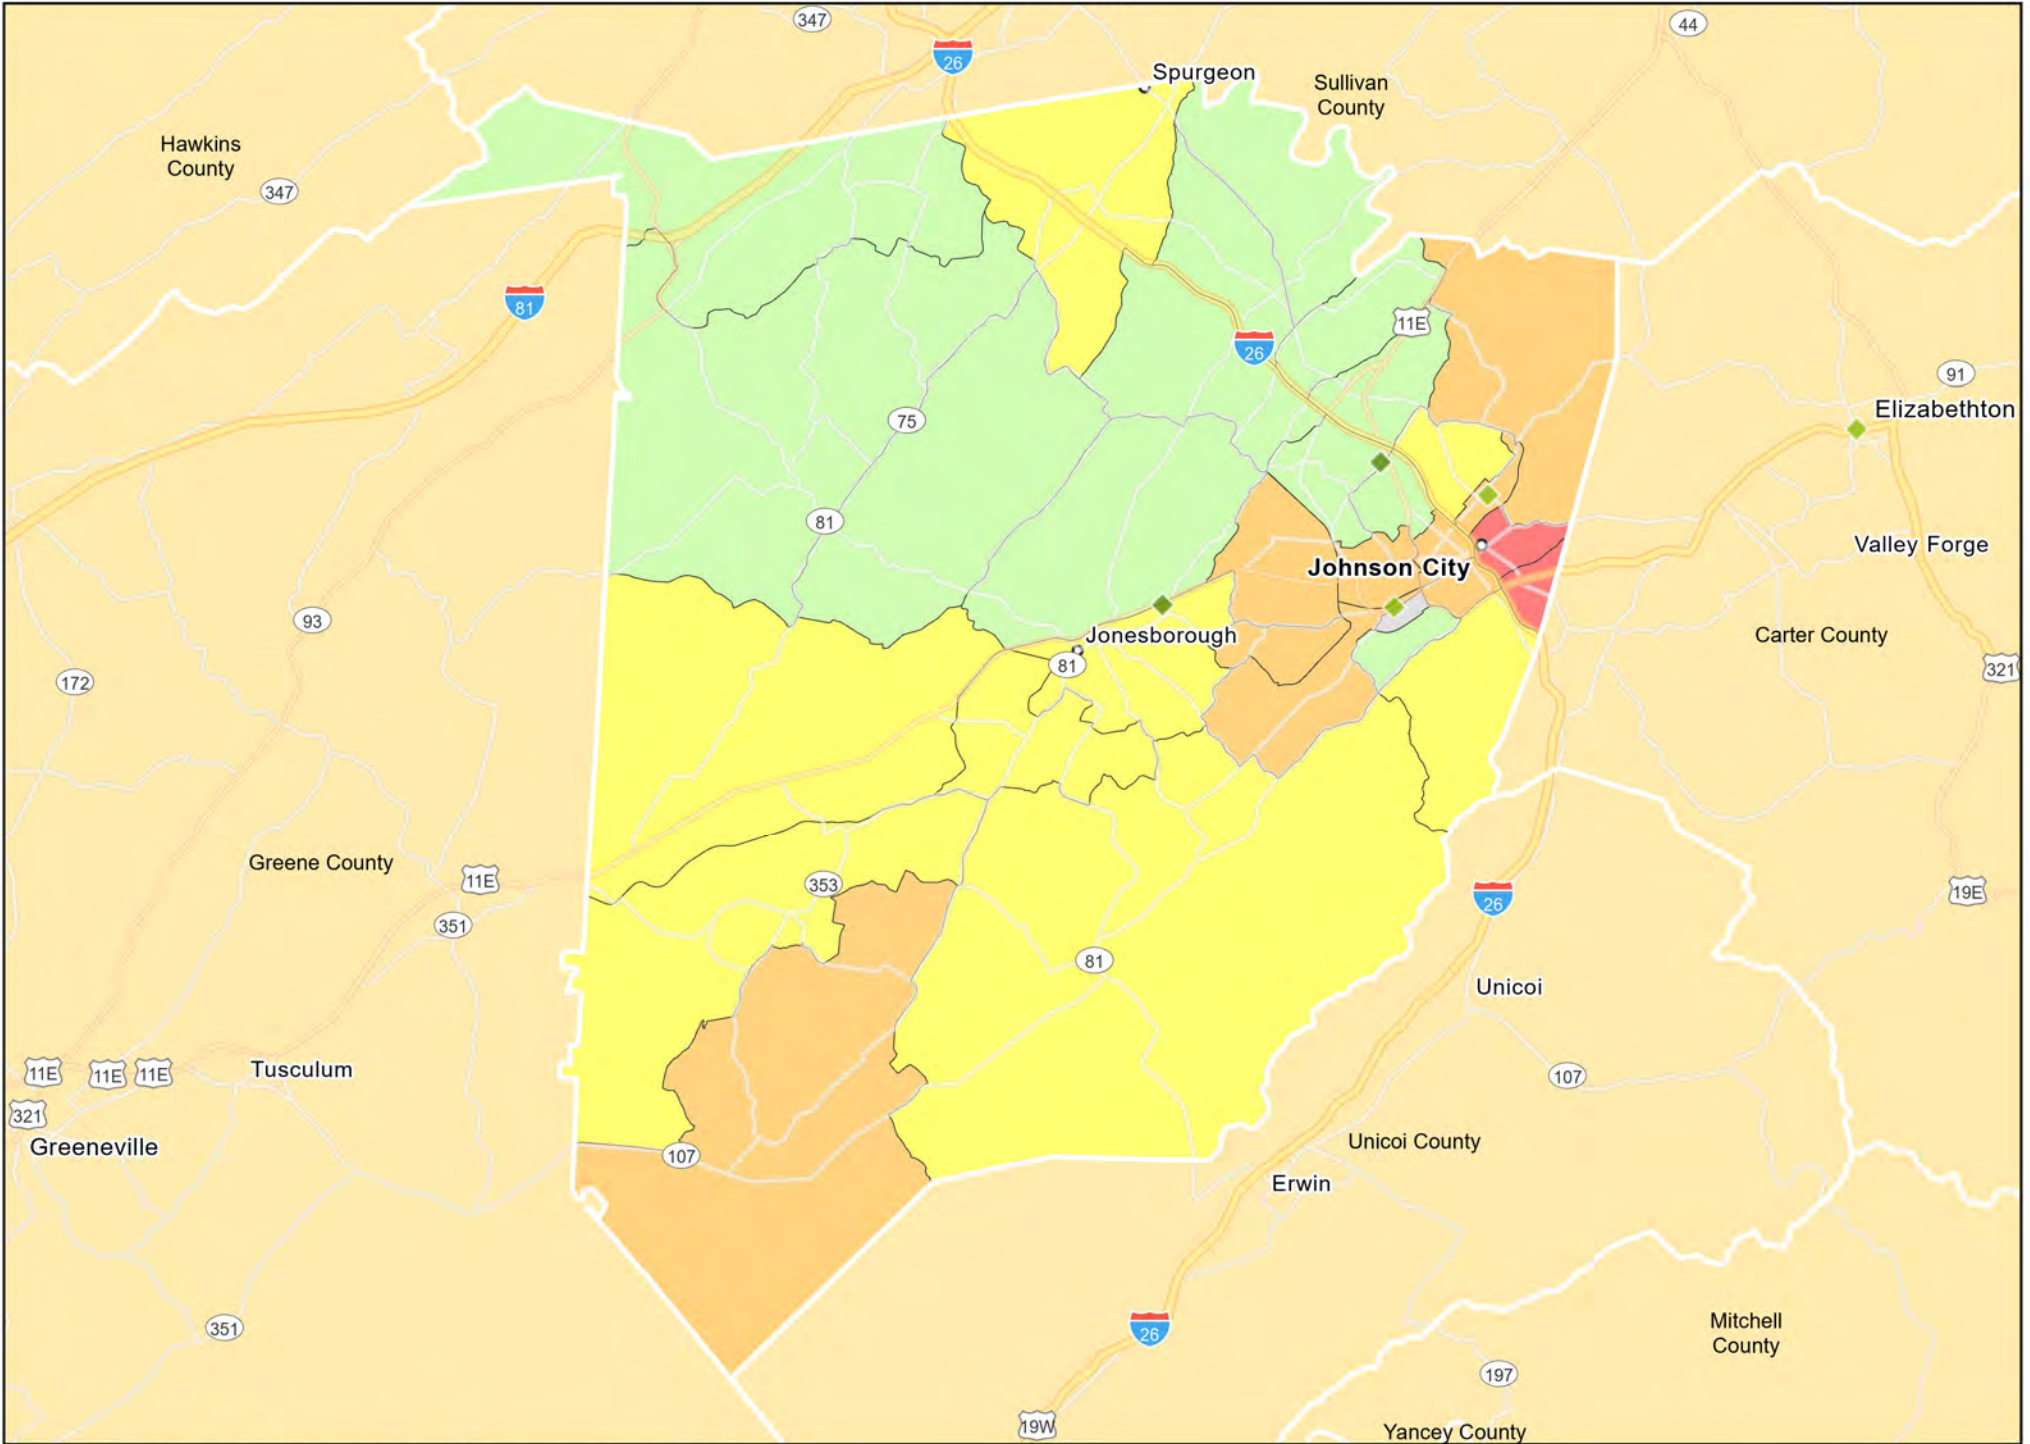

TN04 - Jackson
Madison County

- Branches
- Tract_Inc_Catg
- Moderate
- Upper
- Low
- Middle
- Income Unknown

TN05 - Johnson City
Carter County

TN05 - Johnson City
Washington County

TN06 - Kingsport--Bristol, TN
Sullivan County