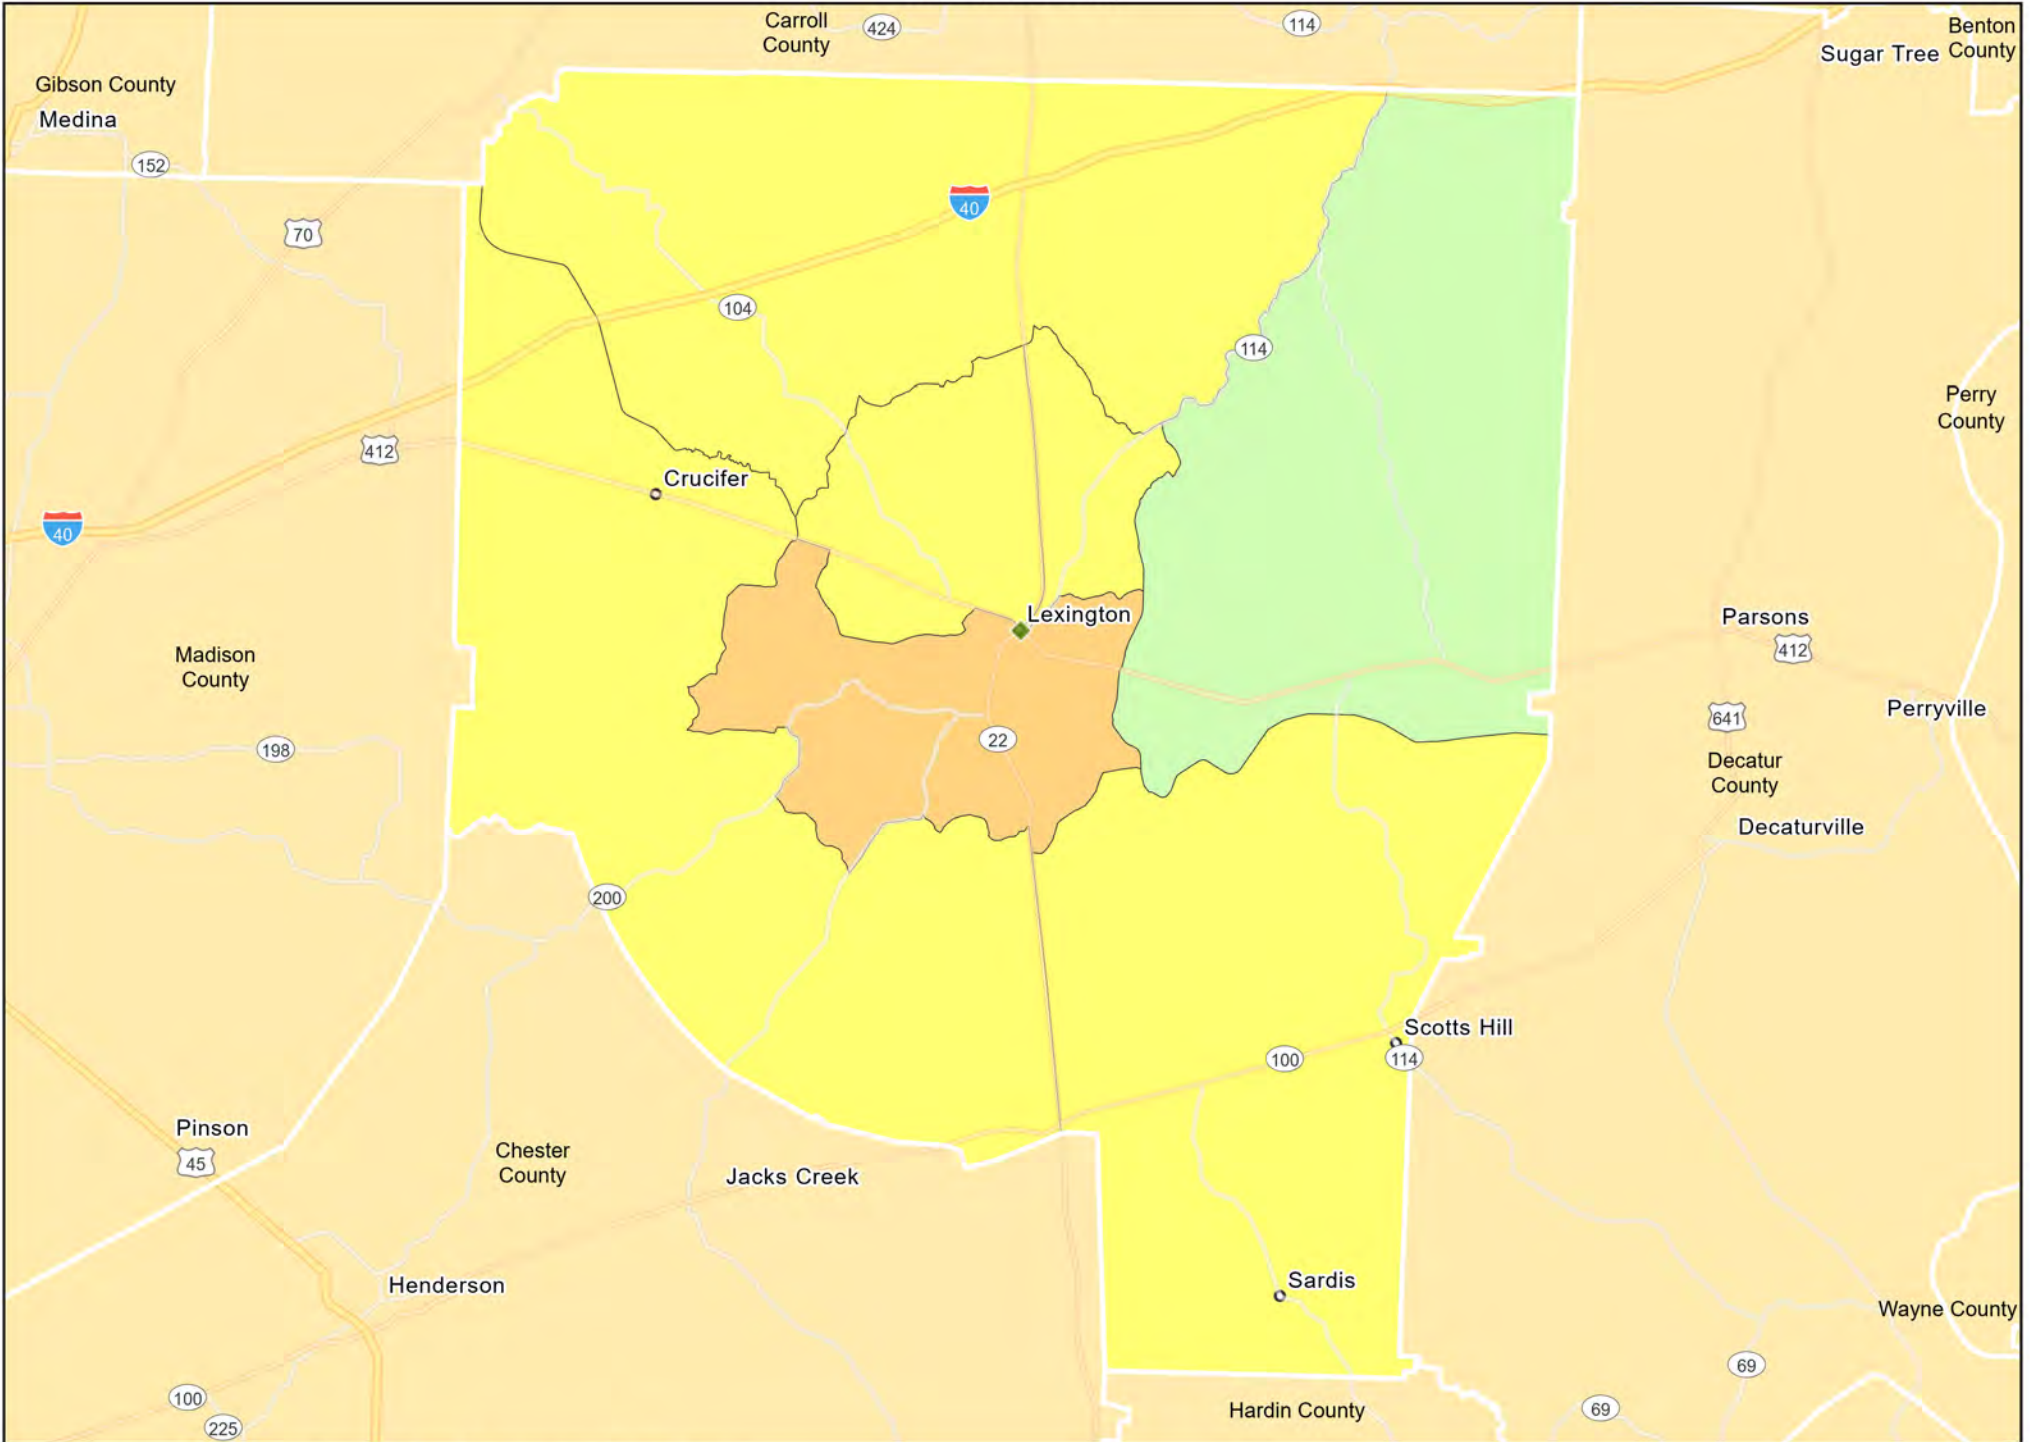

TN13 - Western Tennessee
Henderson County