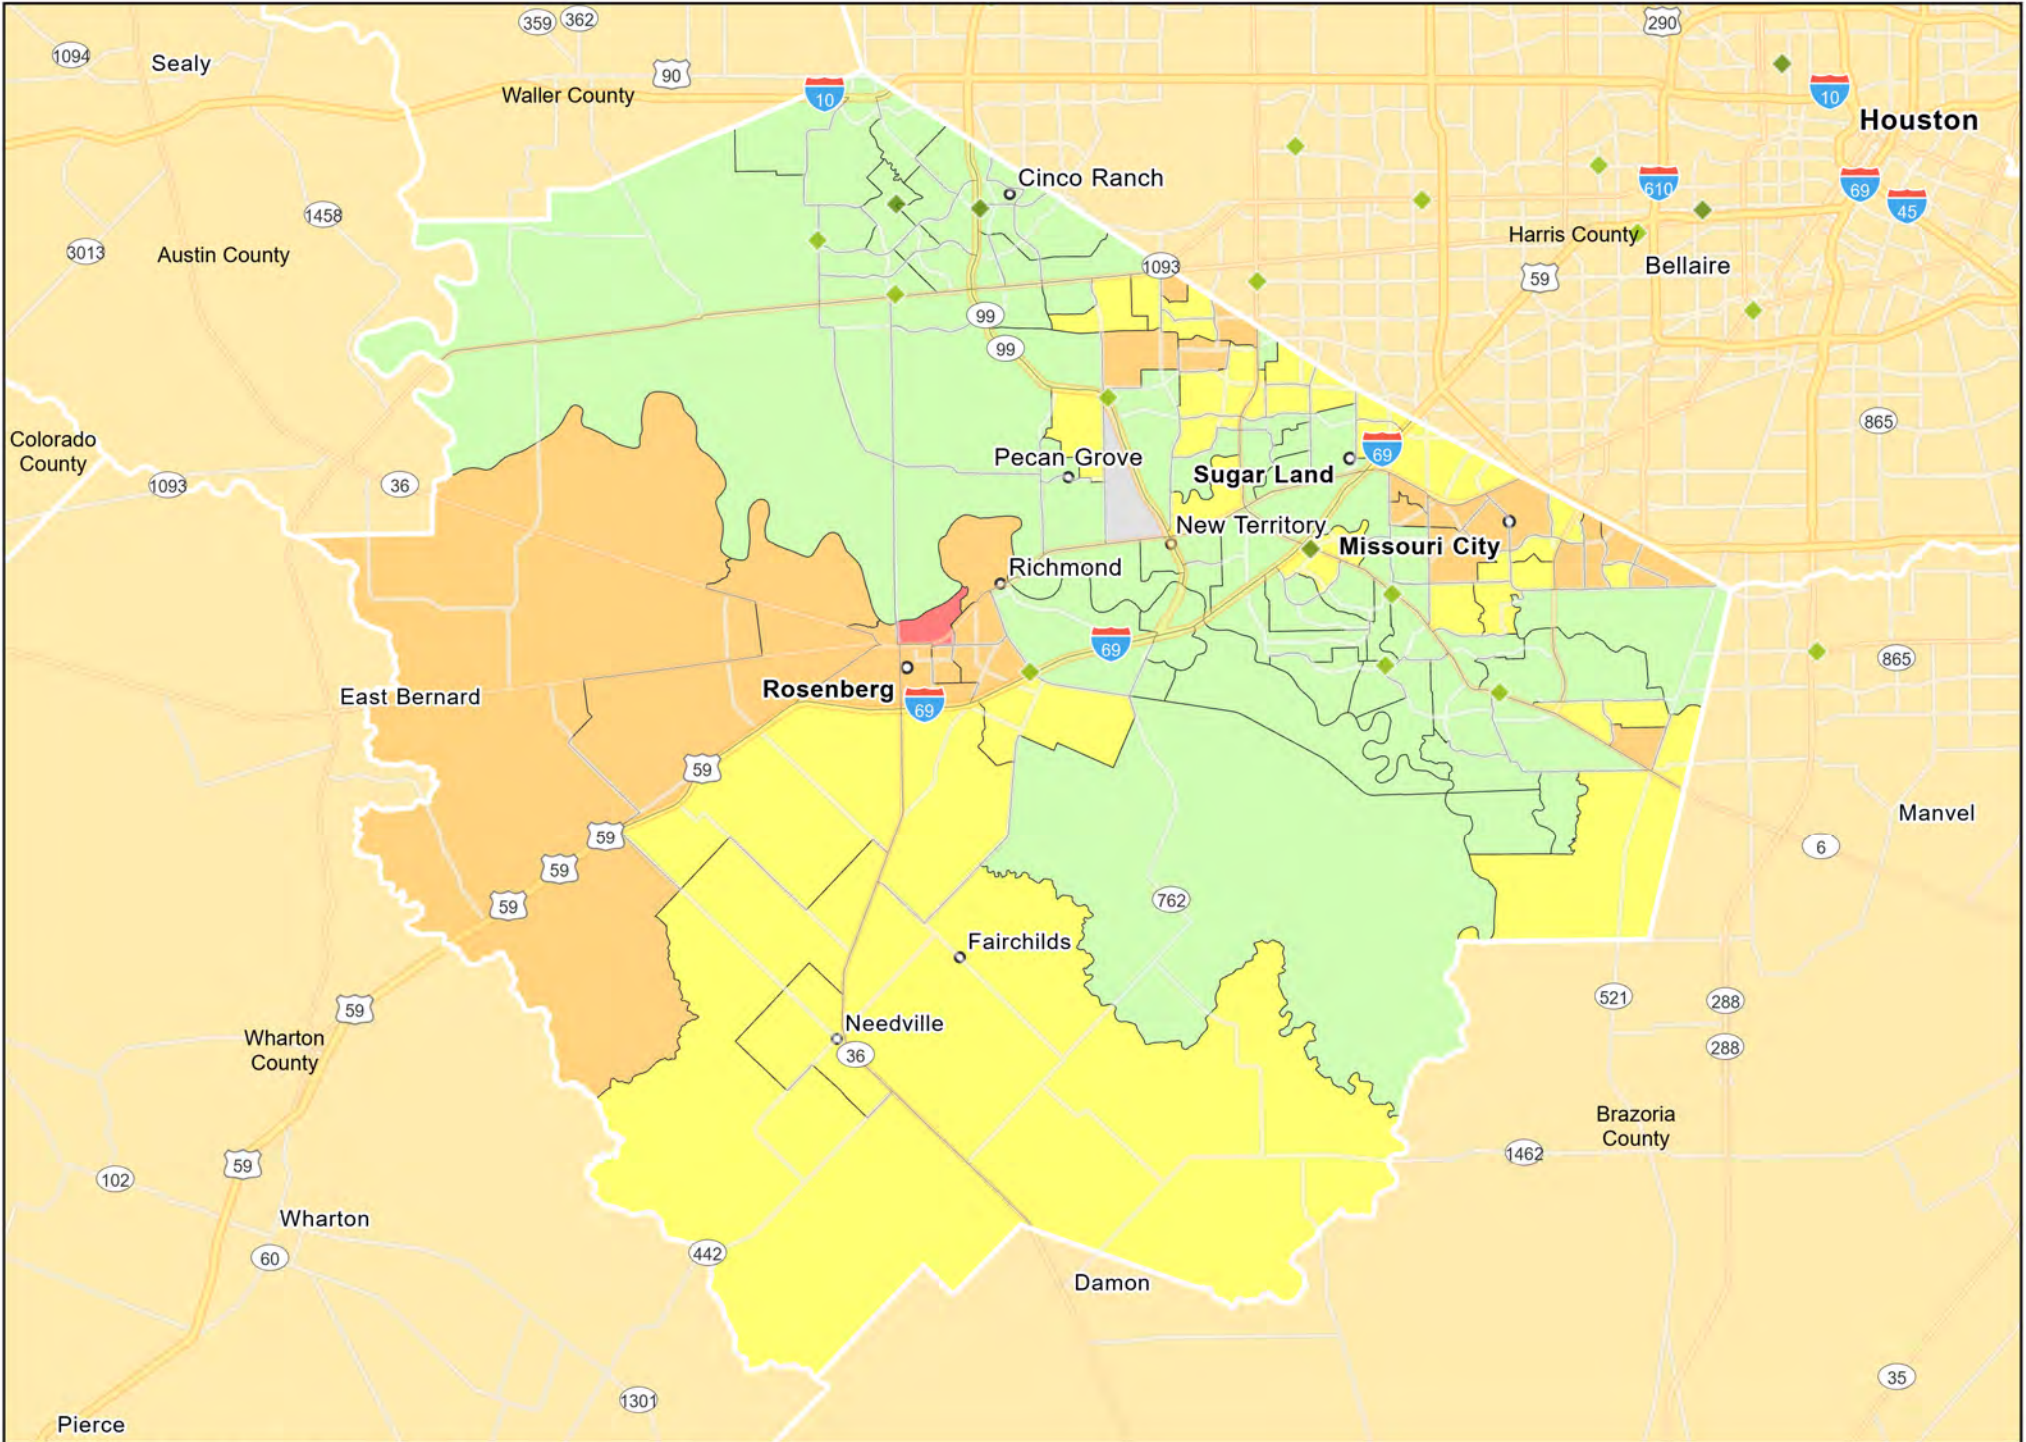

TX04 - Houston-The Woodlands-Sugar Land, TX
Brazoria County

TX04 - Houston-The Woodlands-Sugar Land, TX
Fort Bend County

TX04 - Houston-The Woodlands-Sugar Land, TX
Galveston County

- Branches
- Tract_Inc_Catg
- Moderate
- Upper
- Low
- Middle
- Income Unknown