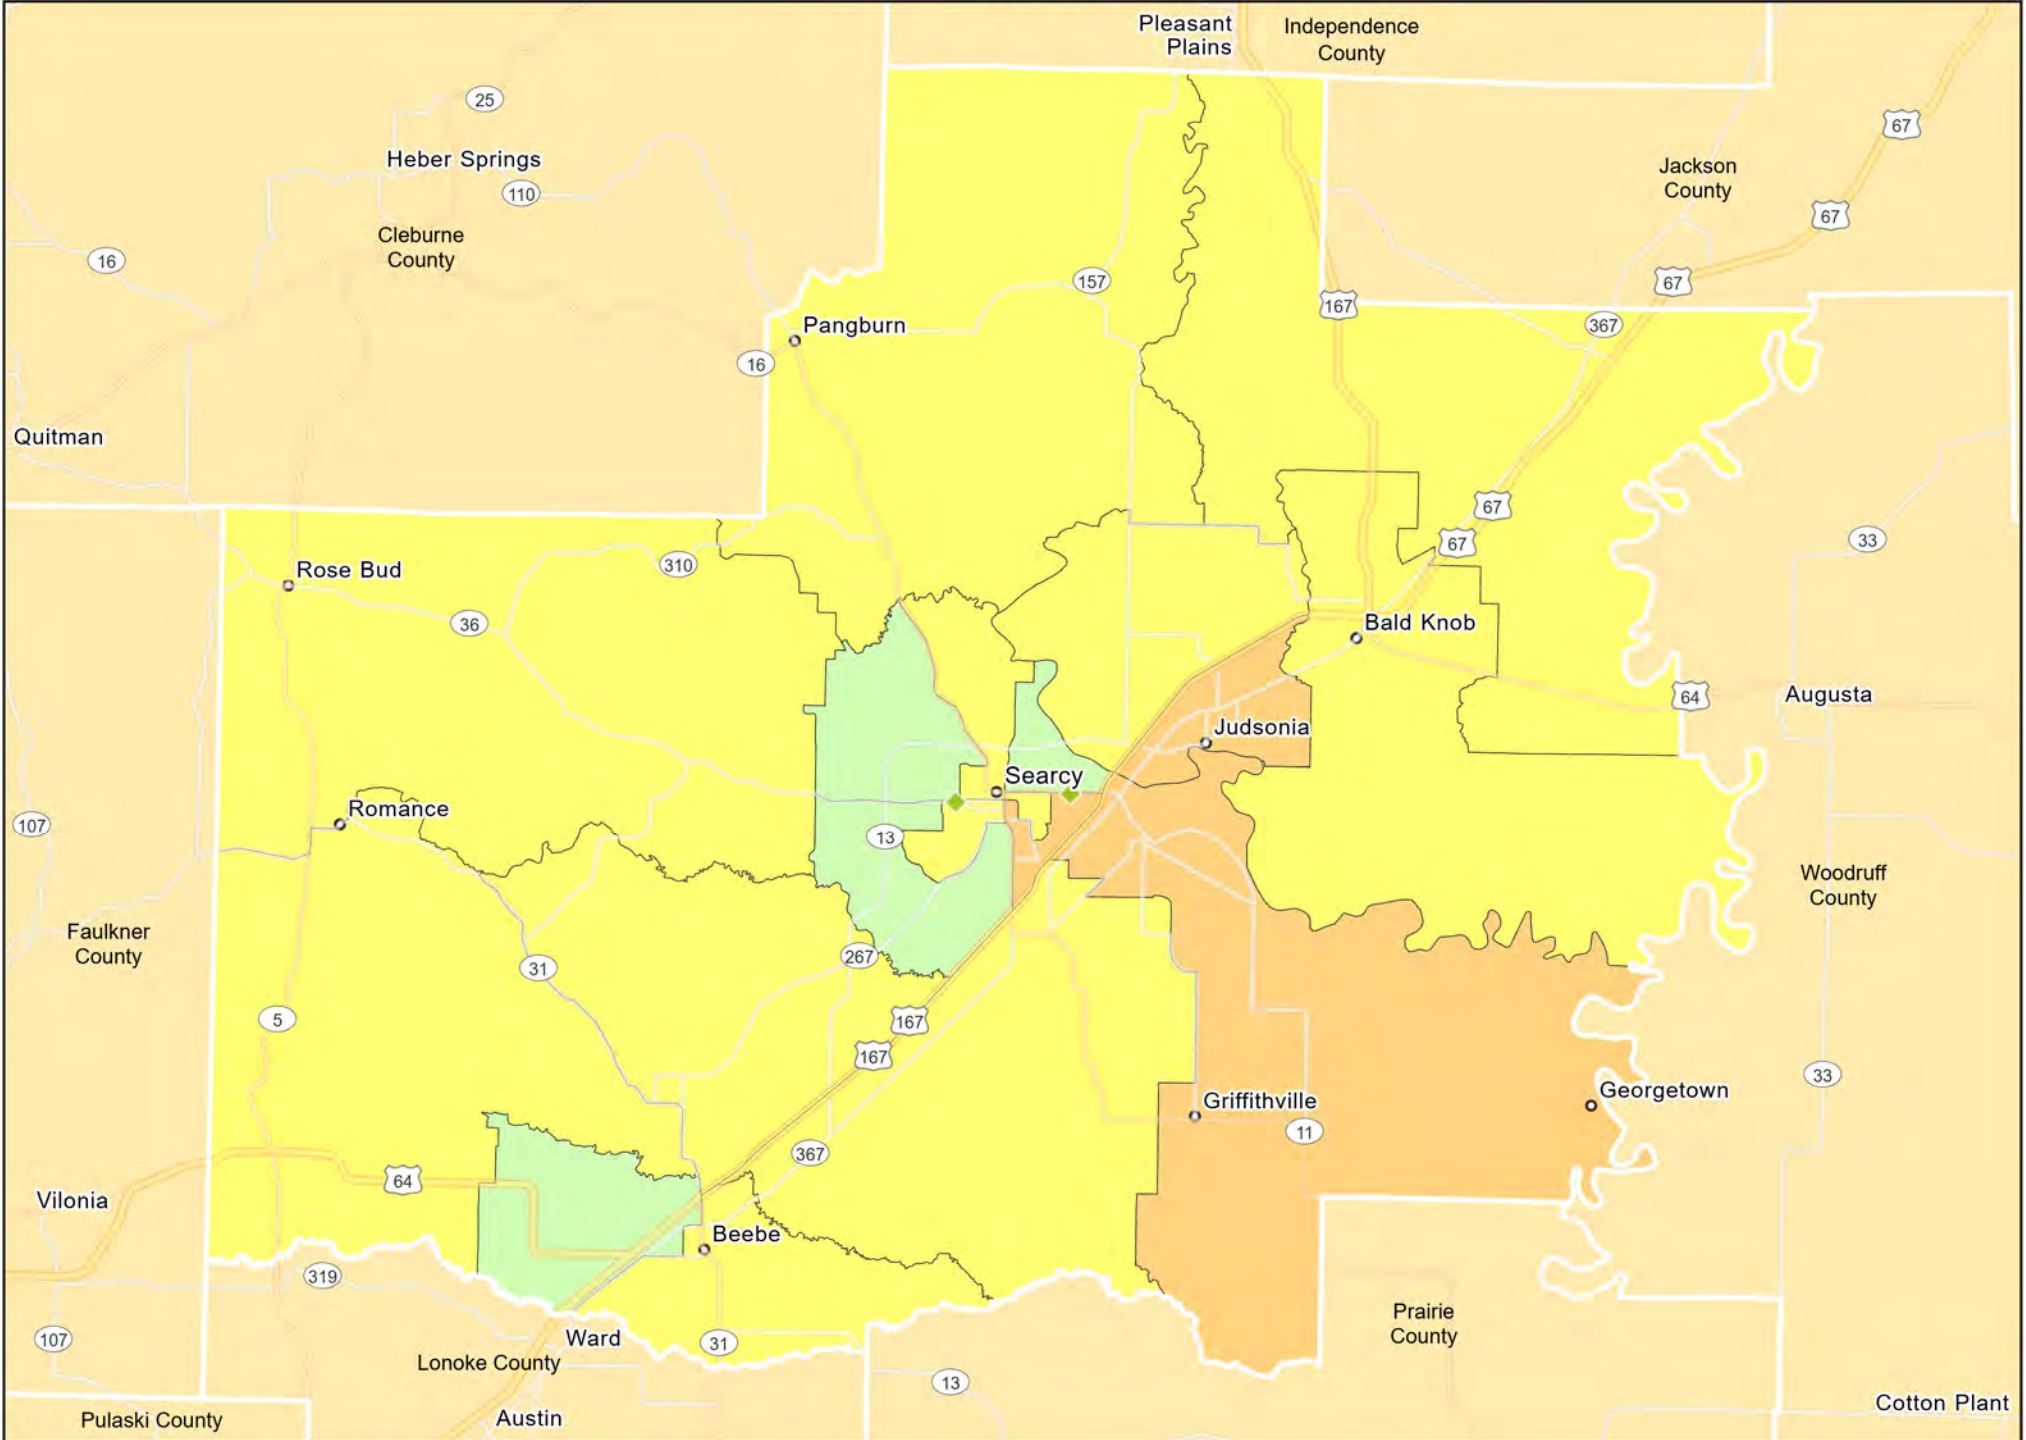

AR07 - Northeast Arkansas
White County

- Branches
- Tract_Inc_Catg
- Moderate
- Upper
- Low
- Middle
- Income Unknown