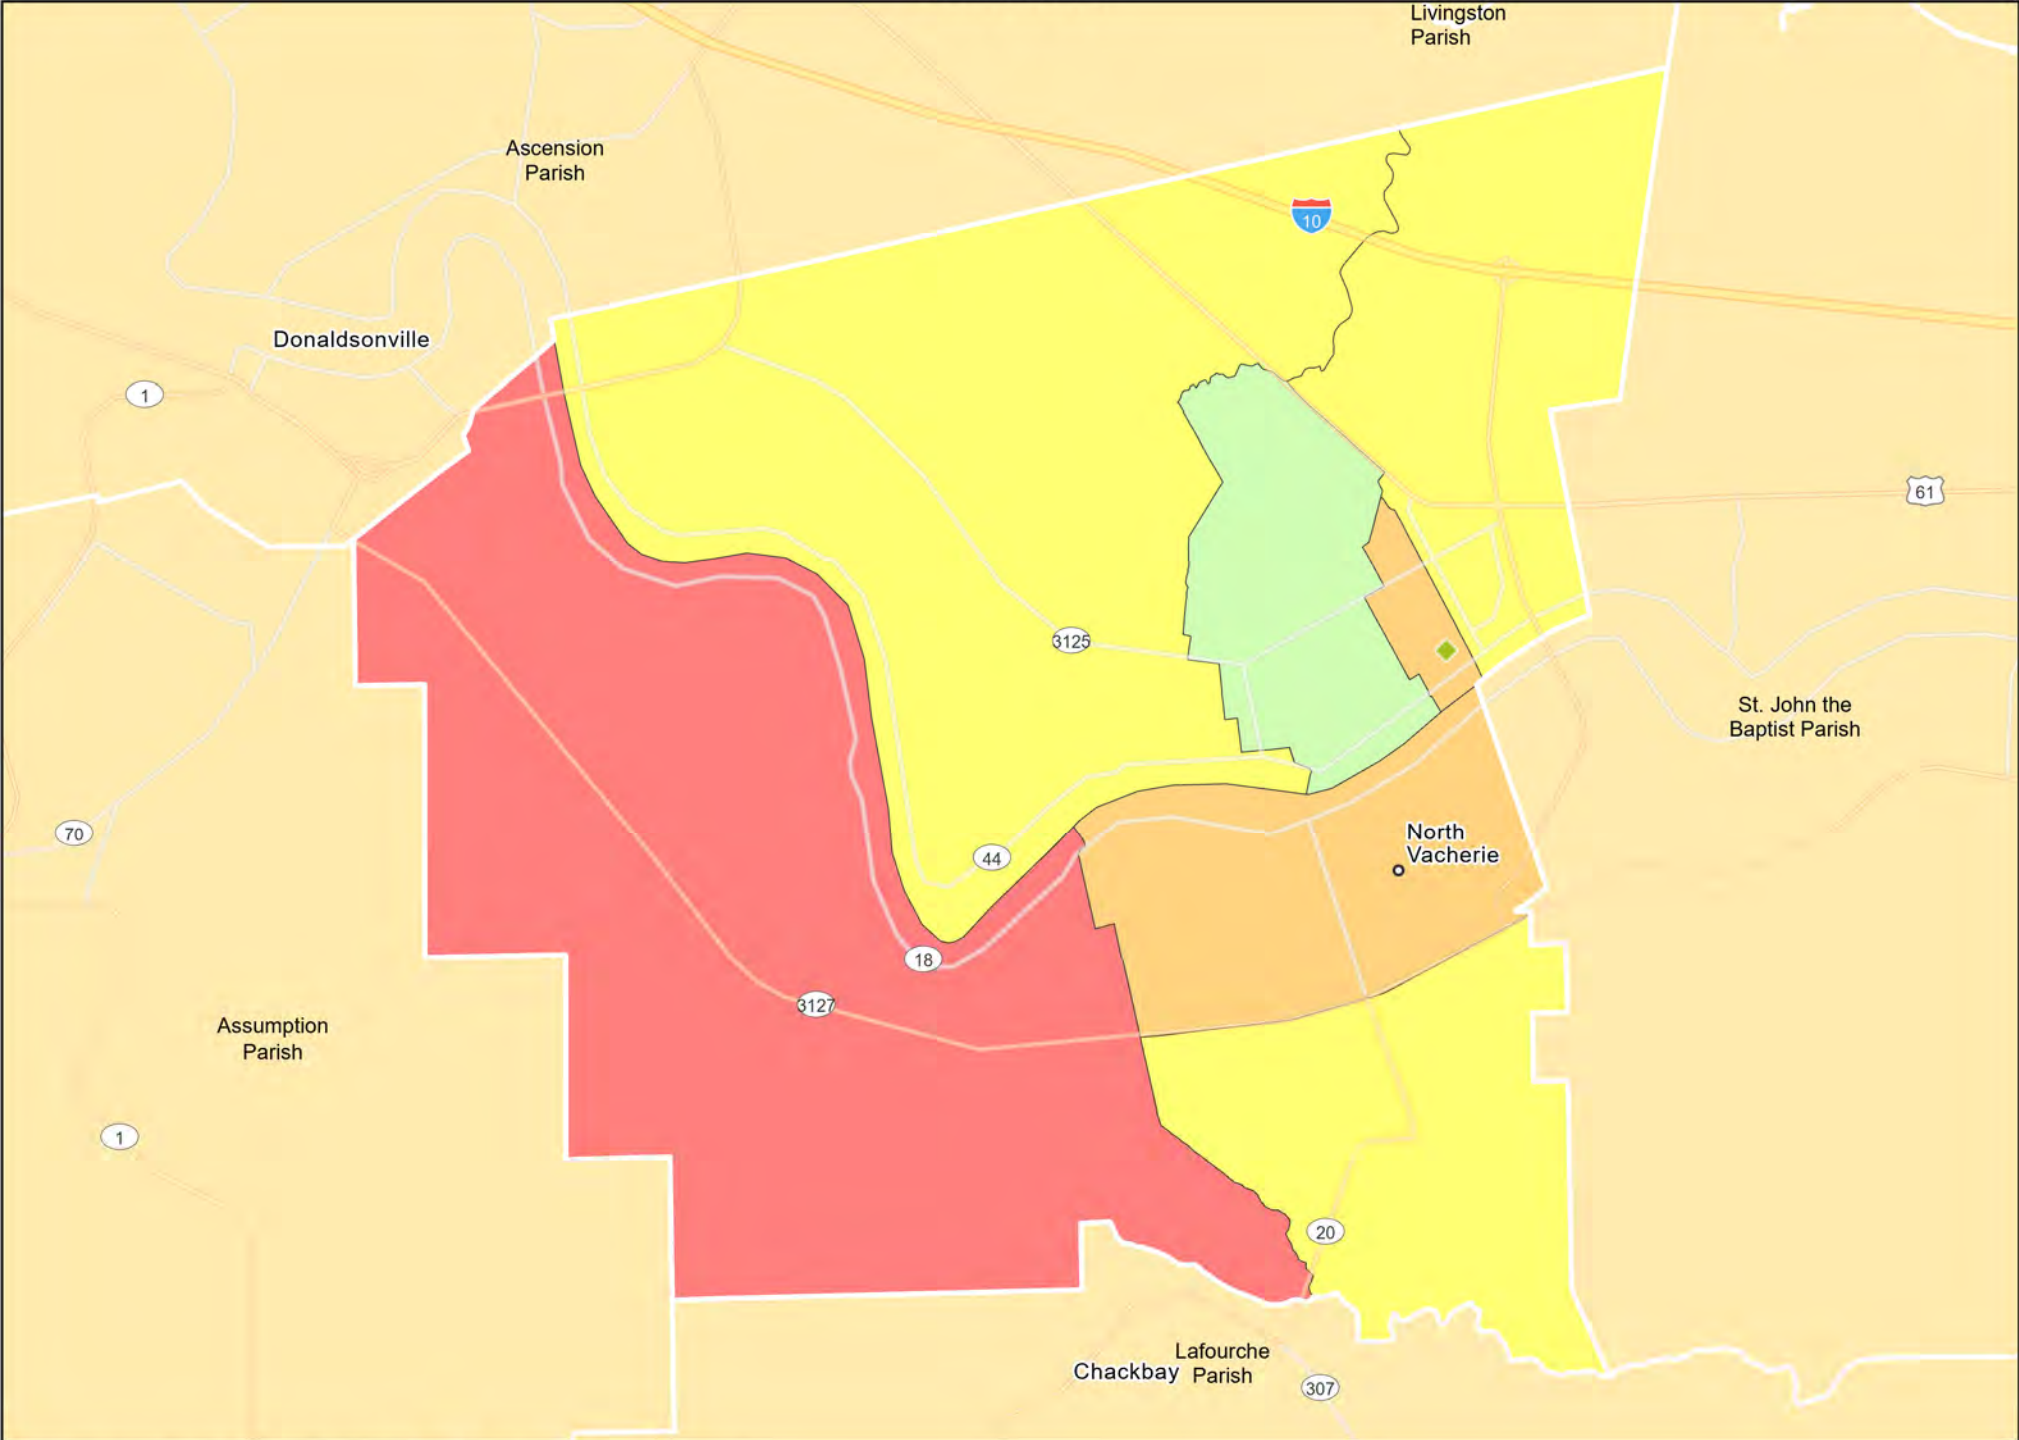

LA06 - New Orleans
St. James Parish